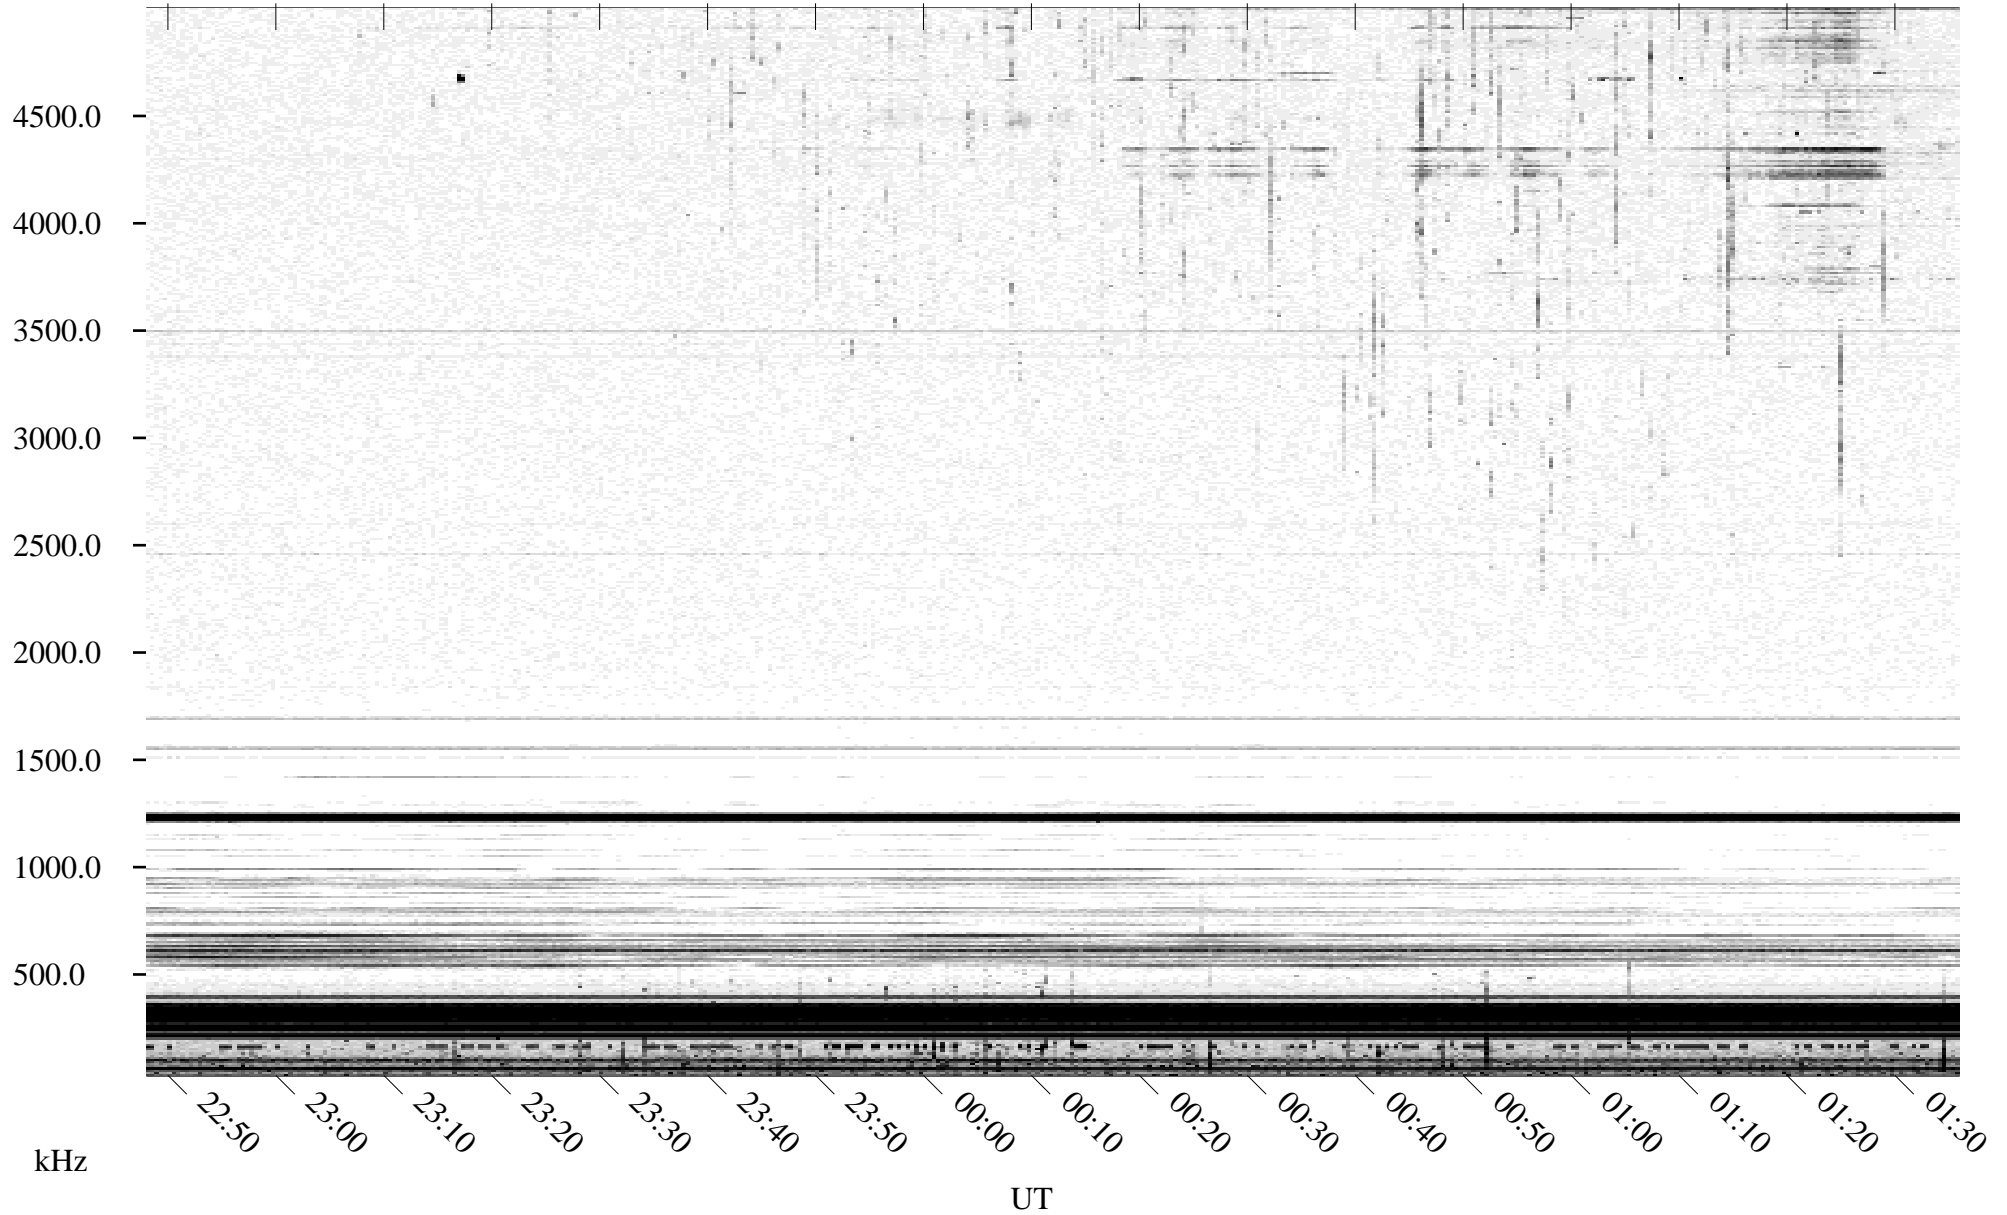

05/30/1995 Churchill, Manitoba

Linear Scale Black = 161 White = 15

ch95150l.r00m max_12

Page 1

05/30/1995 Churchill, Manitoba

Linear Scale Black = 161 White = 15

ch95150l.r00m max_12

Page 2

05/31/1995 Churchill, Manitoba

Linear Scale Black = 161 White = 15

ch95150l.r00m max_12

Page 3

05/31/1995 Churchill, Manitoba

Linear Scale Black = 161 White = 15

ch95150l.r00m max_12

Page 4

05/31/1995 Churchill, Manitoba

Linear Scale Black = 161 White = 15

ch95150l.r00m max_12

Page 5

05/31/1995 Churchill, Manitoba

Linear Scale Black = 161 White = 15

ch95150l.r00m max_12

Page 6

05/31/1995 Churchill, Manitoba

Linear Scale Black = 161 White = 15

ch95150l.r00m max_12

Page 7

05/31/1995 Churchill, Manitoba

Linear Scale Black = 161 White = 15

ch95150l.r00m max_12

Page 8