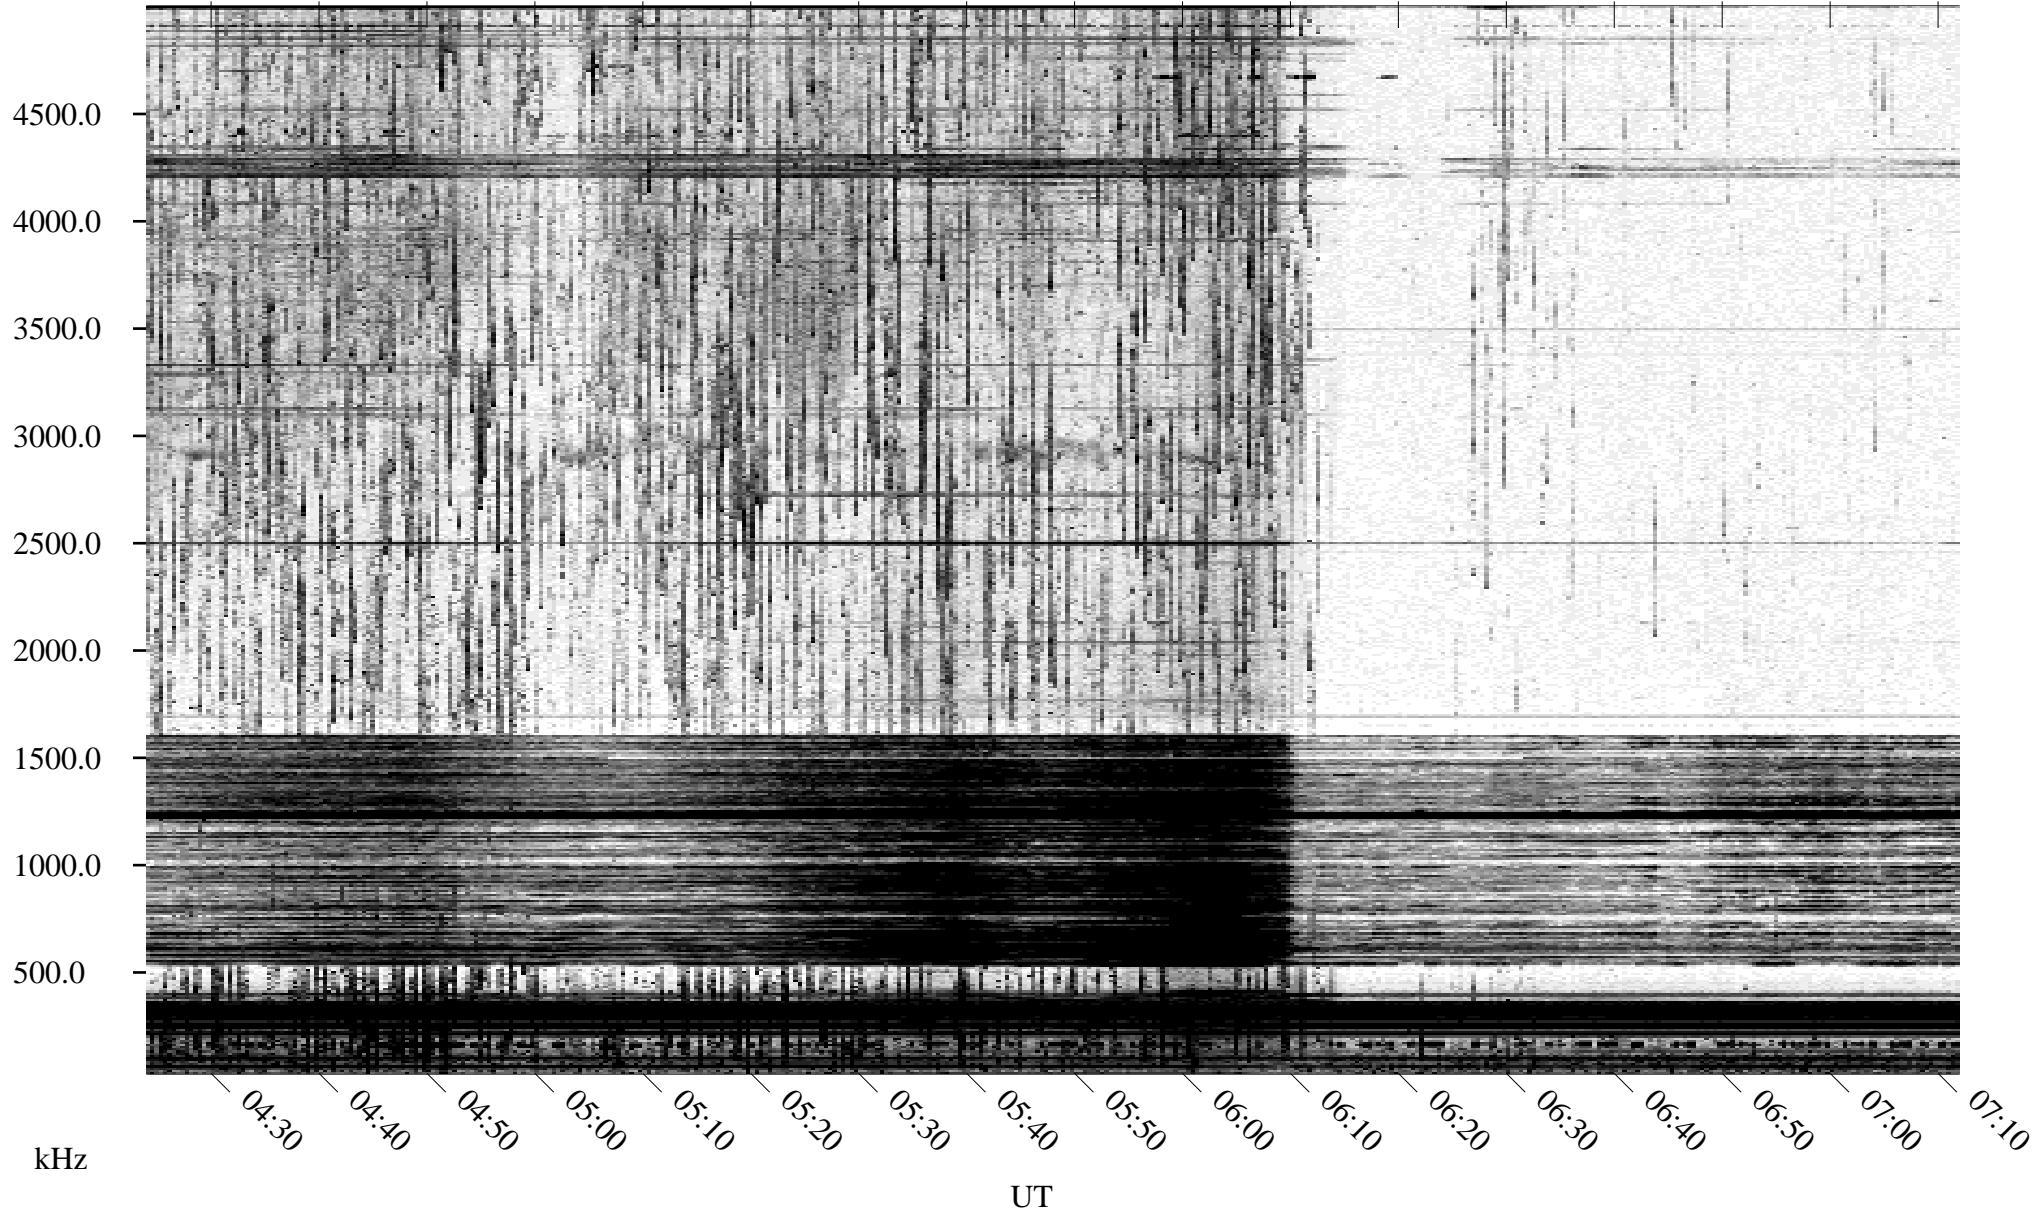

05/30/1995 Churchill, Manitoba

Linear Scale Black = 161 White = 15

ch95150l.r00m max_12

Page 1

05/30/1995 Churchill, Manitoba

Linear Scale Black = 161 White = 15

ch95150l.r00m max_12

Page 2

05/31/1995 Churchill, Manitoba

Linear Scale Black = 161 White = 15

ch95150l.r00m max_12

Page 3

05/31/1995 Churchill, Manitoba

Linear Scale Black = 161 White = 15

ch95150l.r00m max_12

Page 4

05/31/1995 Churchill, Manitoba

Linear Scale Black = 161 White = 15

ch95150l.r00m max_12

Page 5

05/31/1995 Churchill, Manitoba

Linear Scale Black = 161 White = 15

ch95150l.r00m max_12

Page 6

05/31/1995 Churchill, Manitoba

Linear Scale Black = 161 White = 15

ch95150l.r00m max_12

Page 7

05/31/1995 Churchill, Manitoba

Linear Scale Black = 161 White = 15

ch95150l.r00m max_12

Page 8