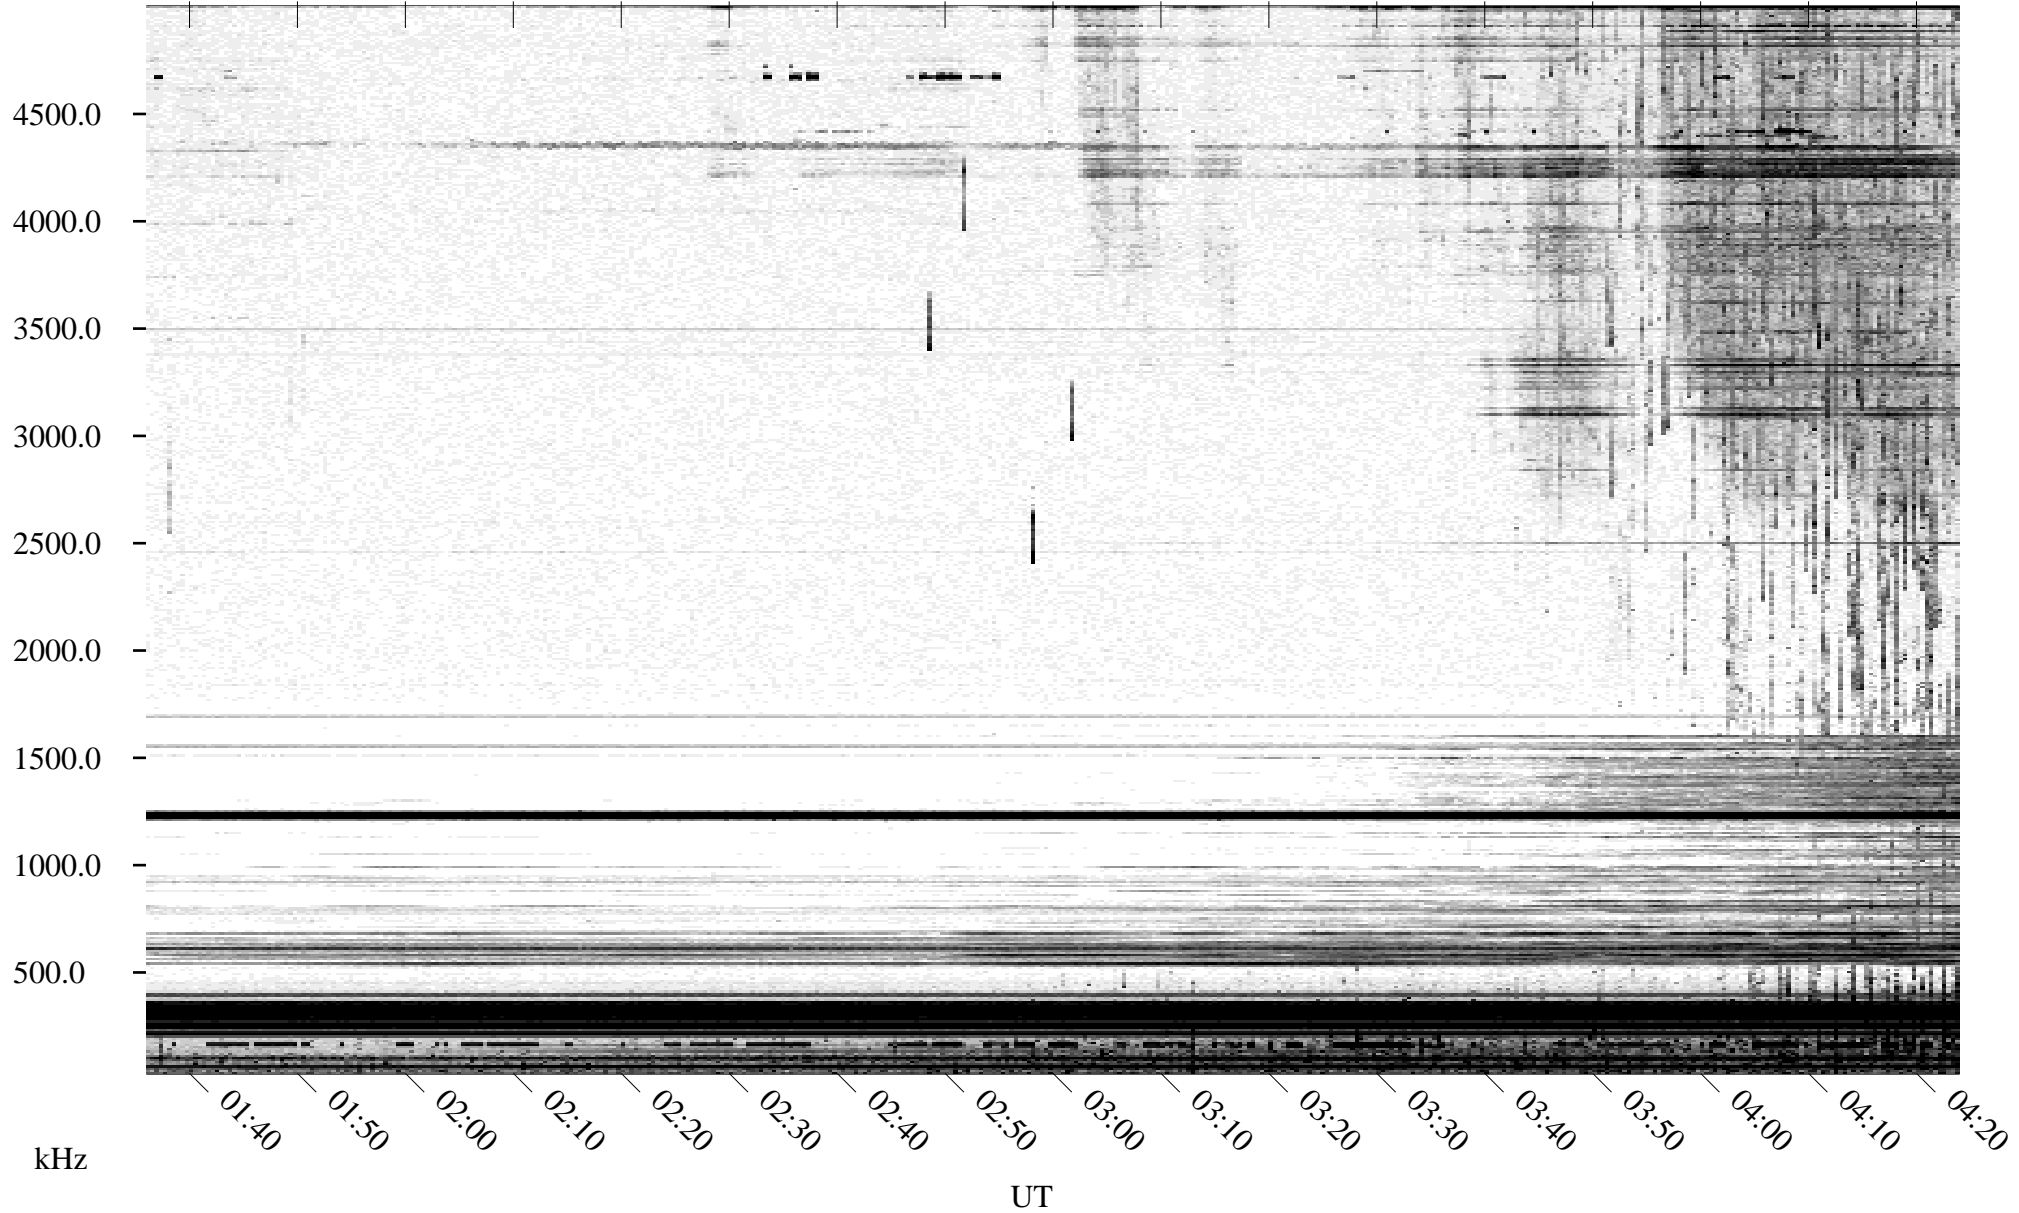

05/30/1995 Churchill, Manitoba

Linear Scale Black = 161 White = 15

ch95150l.r00m max_12

Page 1

05/30/1995 Churchill, Manitoba

Linear Scale Black = 161 White = 15

ch95150l.r00m max_12

Page 2

05/31/1995 Churchill, Manitoba

Linear Scale Black = 161 White = 15

ch95150l.r00m max_12

Page 3

05/31/1995 Churchill, Manitoba

Linear Scale Black = 161 White = 15

ch95150l.r00m max_12

Page 4

05/31/1995 Churchill, Manitoba

Linear Scale Black = 161 White = 15

ch95150l.r00m max_12

Page 5

05/31/1995 Churchill, Manitoba

Linear Scale Black = 161 White = 15

ch95150l.r00m max_12

Page 6

05/31/1995 Churchill, Manitoba

Linear Scale Black = 161 White = 15

ch95150l.r00m max_12

Page 7

05/31/1995 Churchill, Manitoba

Linear Scale Black = 161 White = 15

ch95150l.r00m max_12

Page 8