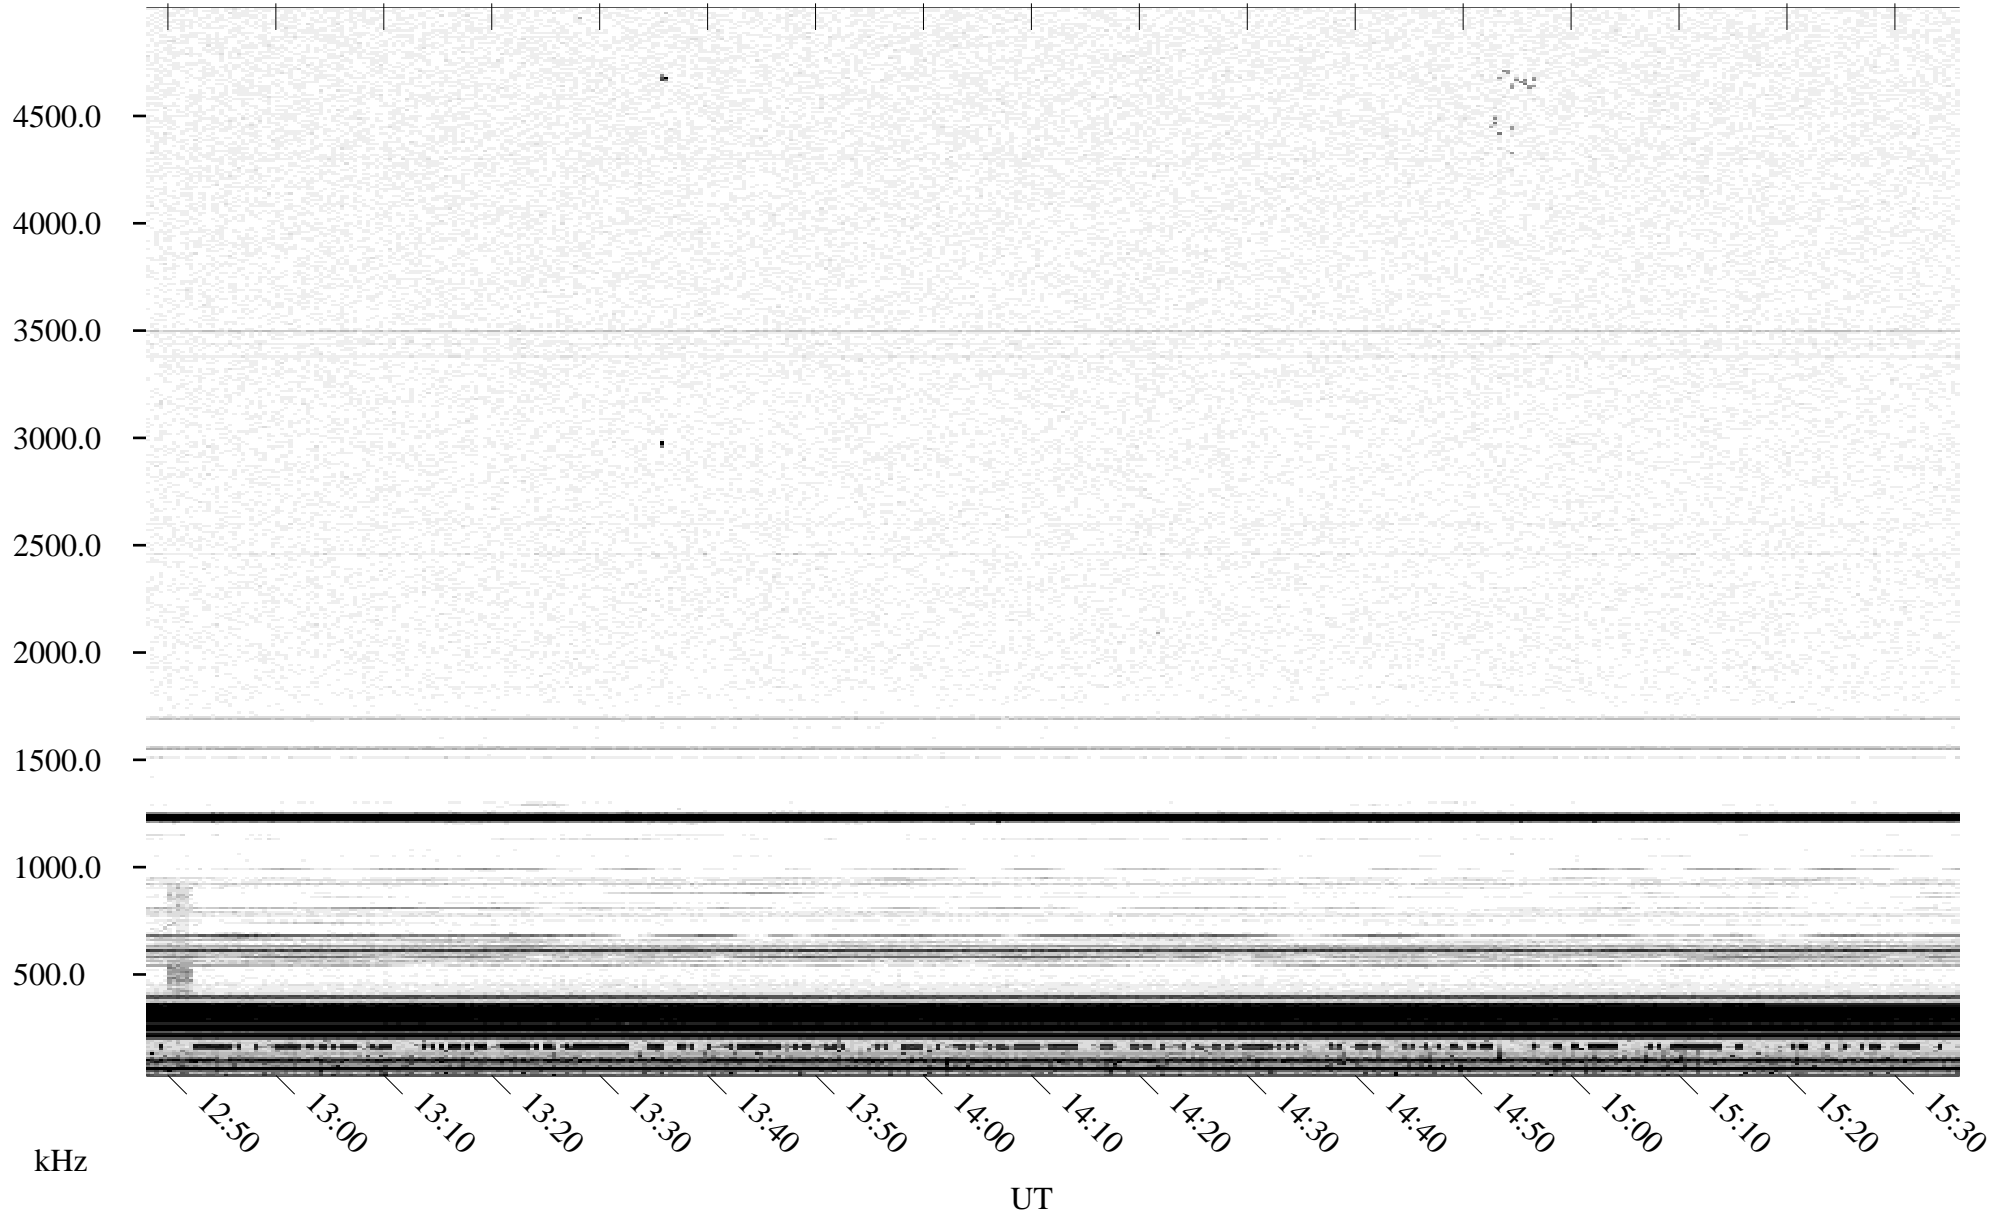

05/30/1995 Churchill, Manitoba

Linear Scale Black = 161 White = 15

ch95150l.r00m max_12

Page 1

05/30/1995 Churchill, Manitoba

Linear Scale Black = 161 White = 15

ch95150l.r00m max_12

Page 2

05/31/1995 Churchill, Manitoba

Linear Scale Black = 161 White = 15

ch95150l.r00m max_12

Page 3

05/31/1995 Churchill, Manitoba

Linear Scale Black = 161 White = 15

ch95150l.r00m max_12

Page 4

05/31/1995 Churchill, Manitoba

Linear Scale Black = 161 White = 15

ch95150l.r00m max_12

Page 5

05/31/1995 Churchill, Manitoba

Linear Scale Black = 161 White = 15

ch95150l.r00m max_12

Page 6

05/31/1995 Churchill, Manitoba

Linear Scale Black = 161 White = 15

ch95150l.r00m max_12

Page 7

05/31/1995 Churchill, Manitoba

Linear Scale Black = 161 White = 15

ch95150l.r00m max_12

Page 8