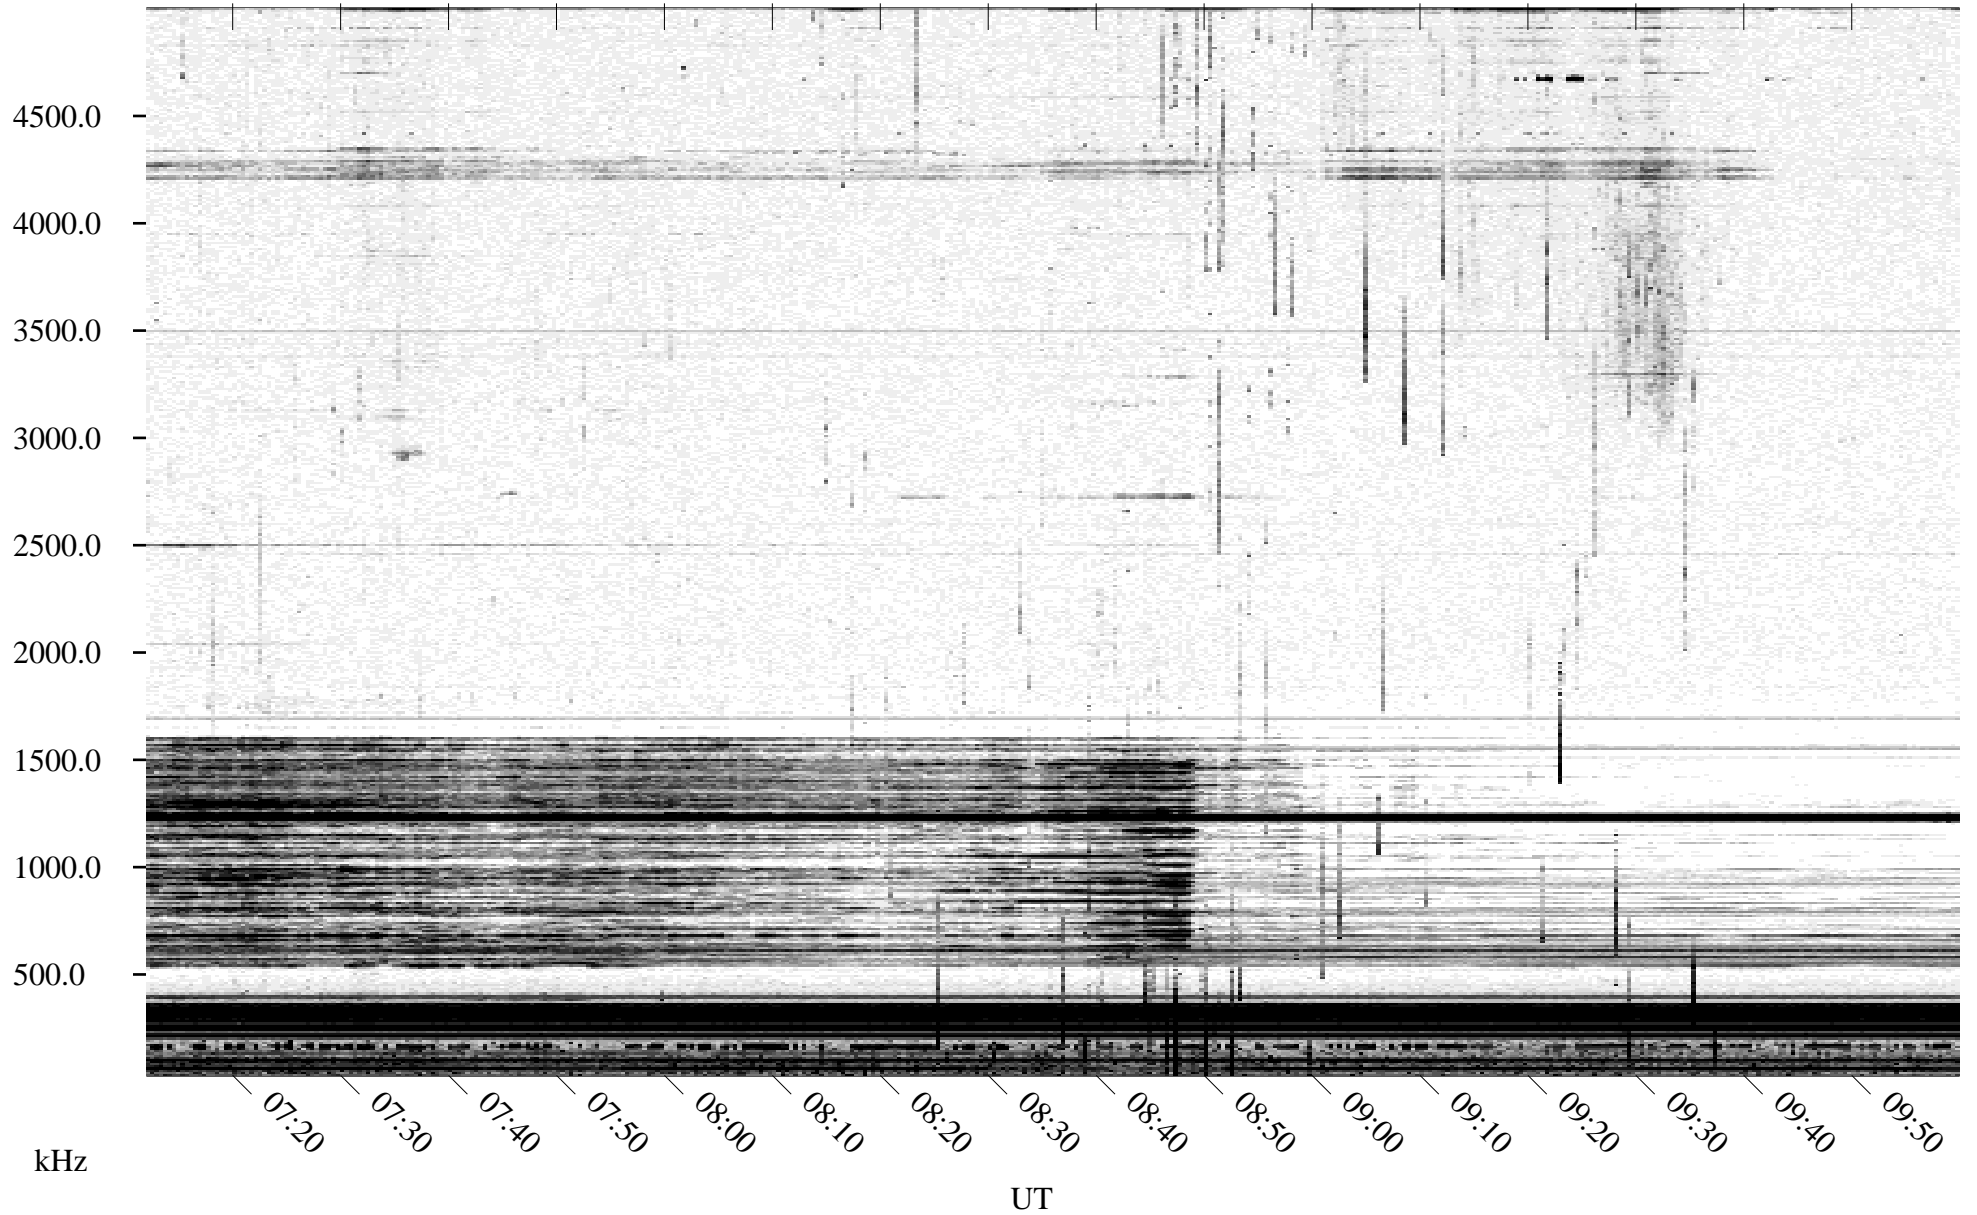

05/30/1995 Churchill, Manitoba

Linear Scale Black = 161 White = 15

ch95150l.r00m max_12

Page 1

05/30/1995 Churchill, Manitoba

Linear Scale Black = 161 White = 15

ch95150l.r00m max_12

Page 2

05/31/1995 Churchill, Manitoba

Linear Scale Black = 161 White = 15

ch95150l.r00m max_12

Page 3

05/31/1995 Churchill, Manitoba

Linear Scale Black = 161 White = 15

ch95150l.r00m max_12

Page 4

05/31/1995 Churchill, Manitoba

Linear Scale Black = 161 White = 15

ch95150l.r00m max_12

Page 5

05/31/1995 Churchill, Manitoba

Linear Scale Black = 161 White = 15

ch95150l.r00m max_12

Page 6

05/31/1995 Churchill, Manitoba

Linear Scale Black = 161 White = 15

ch95150l.r00m max_12

Page 7

05/31/1995 Churchill, Manitoba

Linear Scale Black = 161 White = 15

ch95150l.r00m max_12

Page 8