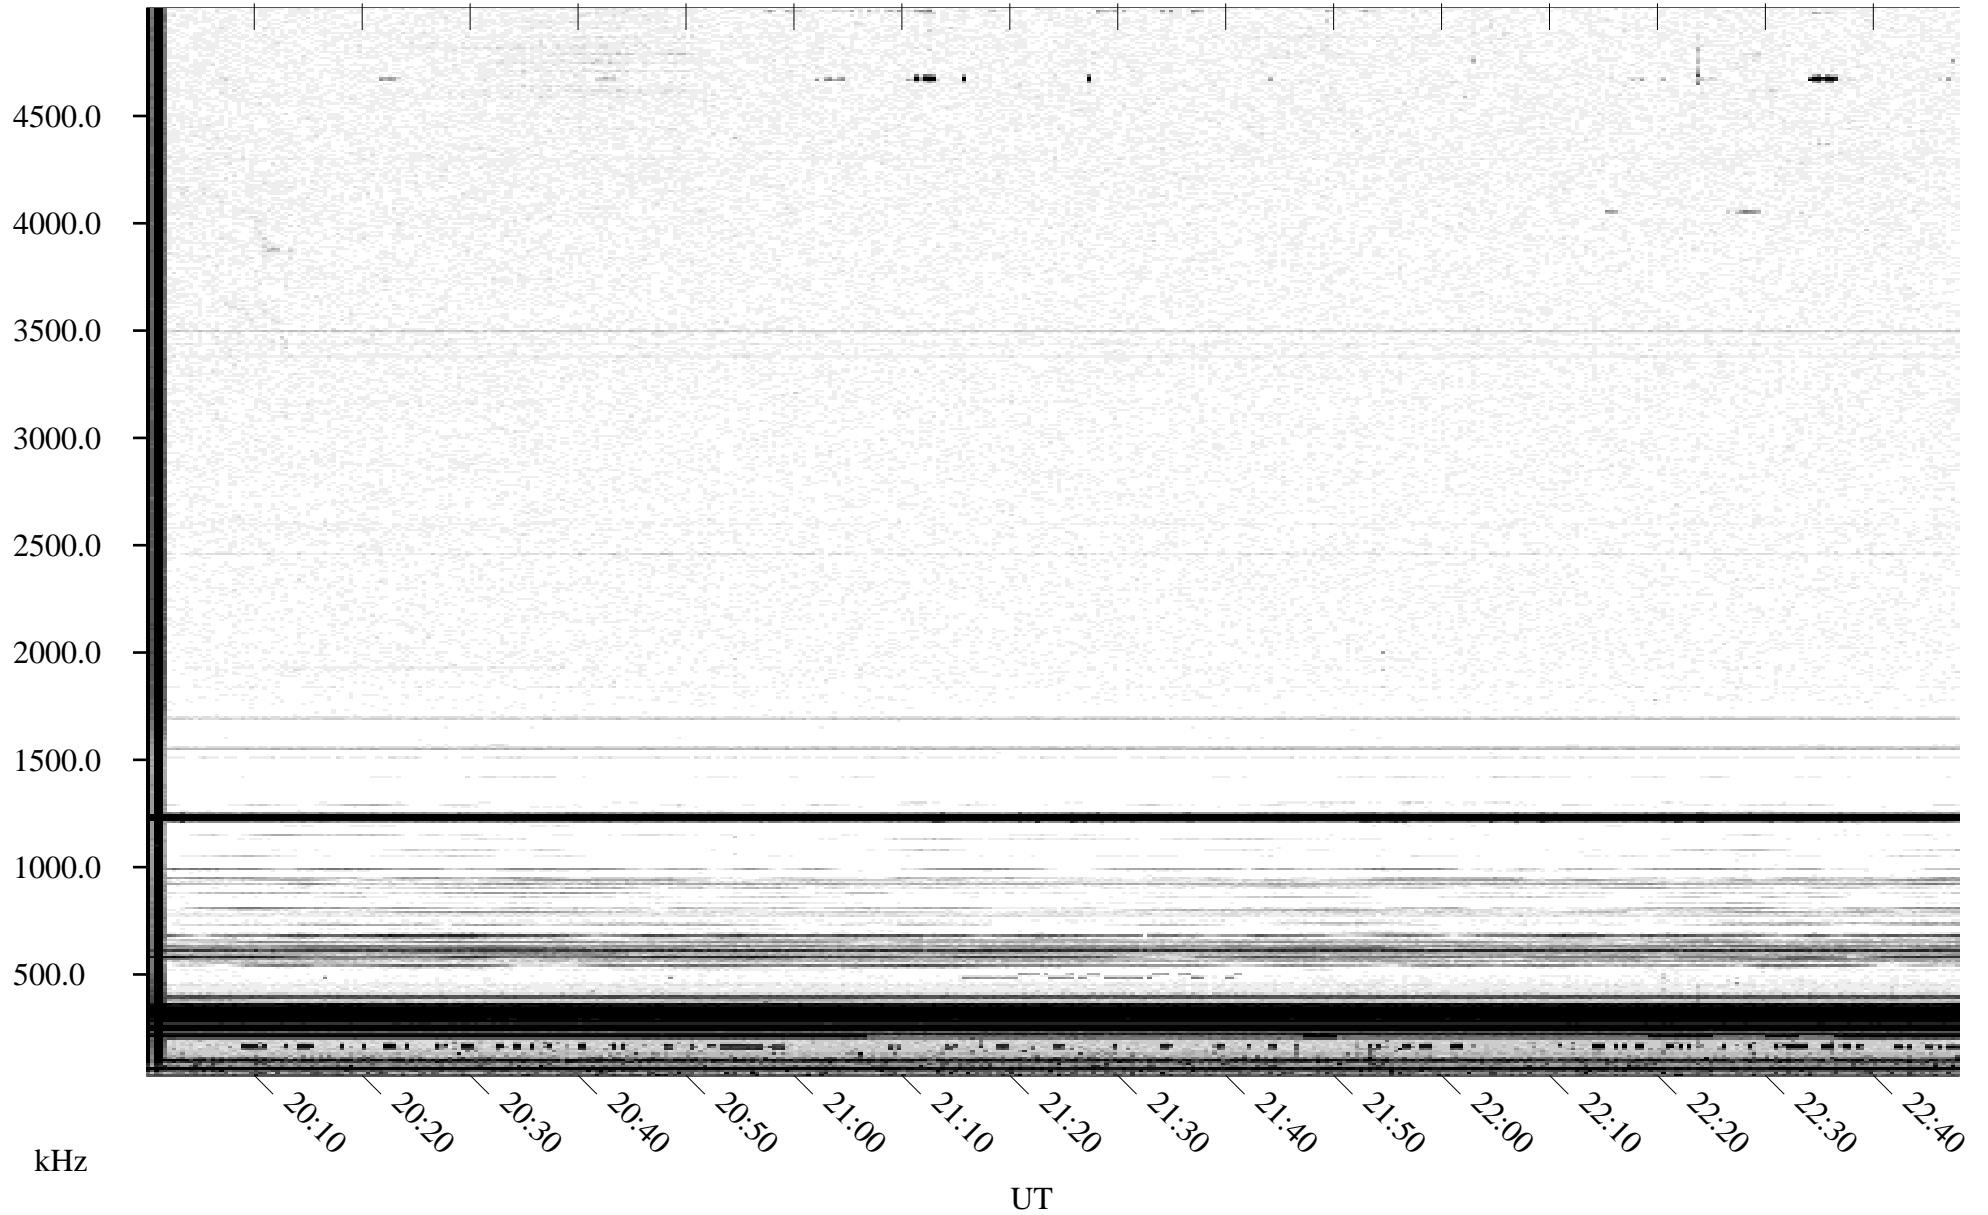

05/30/1995 Churchill, Manitoba

Linear Scale Black = 161 White = 15

ch95150l.r00m max_12

Page 1

05/30/1995 Churchill, Manitoba

Linear Scale Black = 161 White = 15

ch95150l.r00m max_12

Page 2

05/31/1995 Churchill, Manitoba

Linear Scale Black = 161 White = 15

ch95150l.r00m max_12

Page 3

05/31/1995 Churchill, Manitoba

Linear Scale Black = 161 White = 15

ch95150l.r00m max_12

Page 4

05/31/1995 Churchill, Manitoba

Linear Scale Black = 161 White = 15

ch95150l.r00m max_12

Page 5

05/31/1995 Churchill, Manitoba

Linear Scale Black = 161 White = 15

ch95150l.r00m max_12

Page 6

05/31/1995 Churchill, Manitoba

Linear Scale Black = 161 White = 15

ch95150l.r00m max_12

Page 7

05/31/1995 Churchill, Manitoba

Linear Scale Black = 161 White = 15

ch95150l.r00m max_12

Page 8