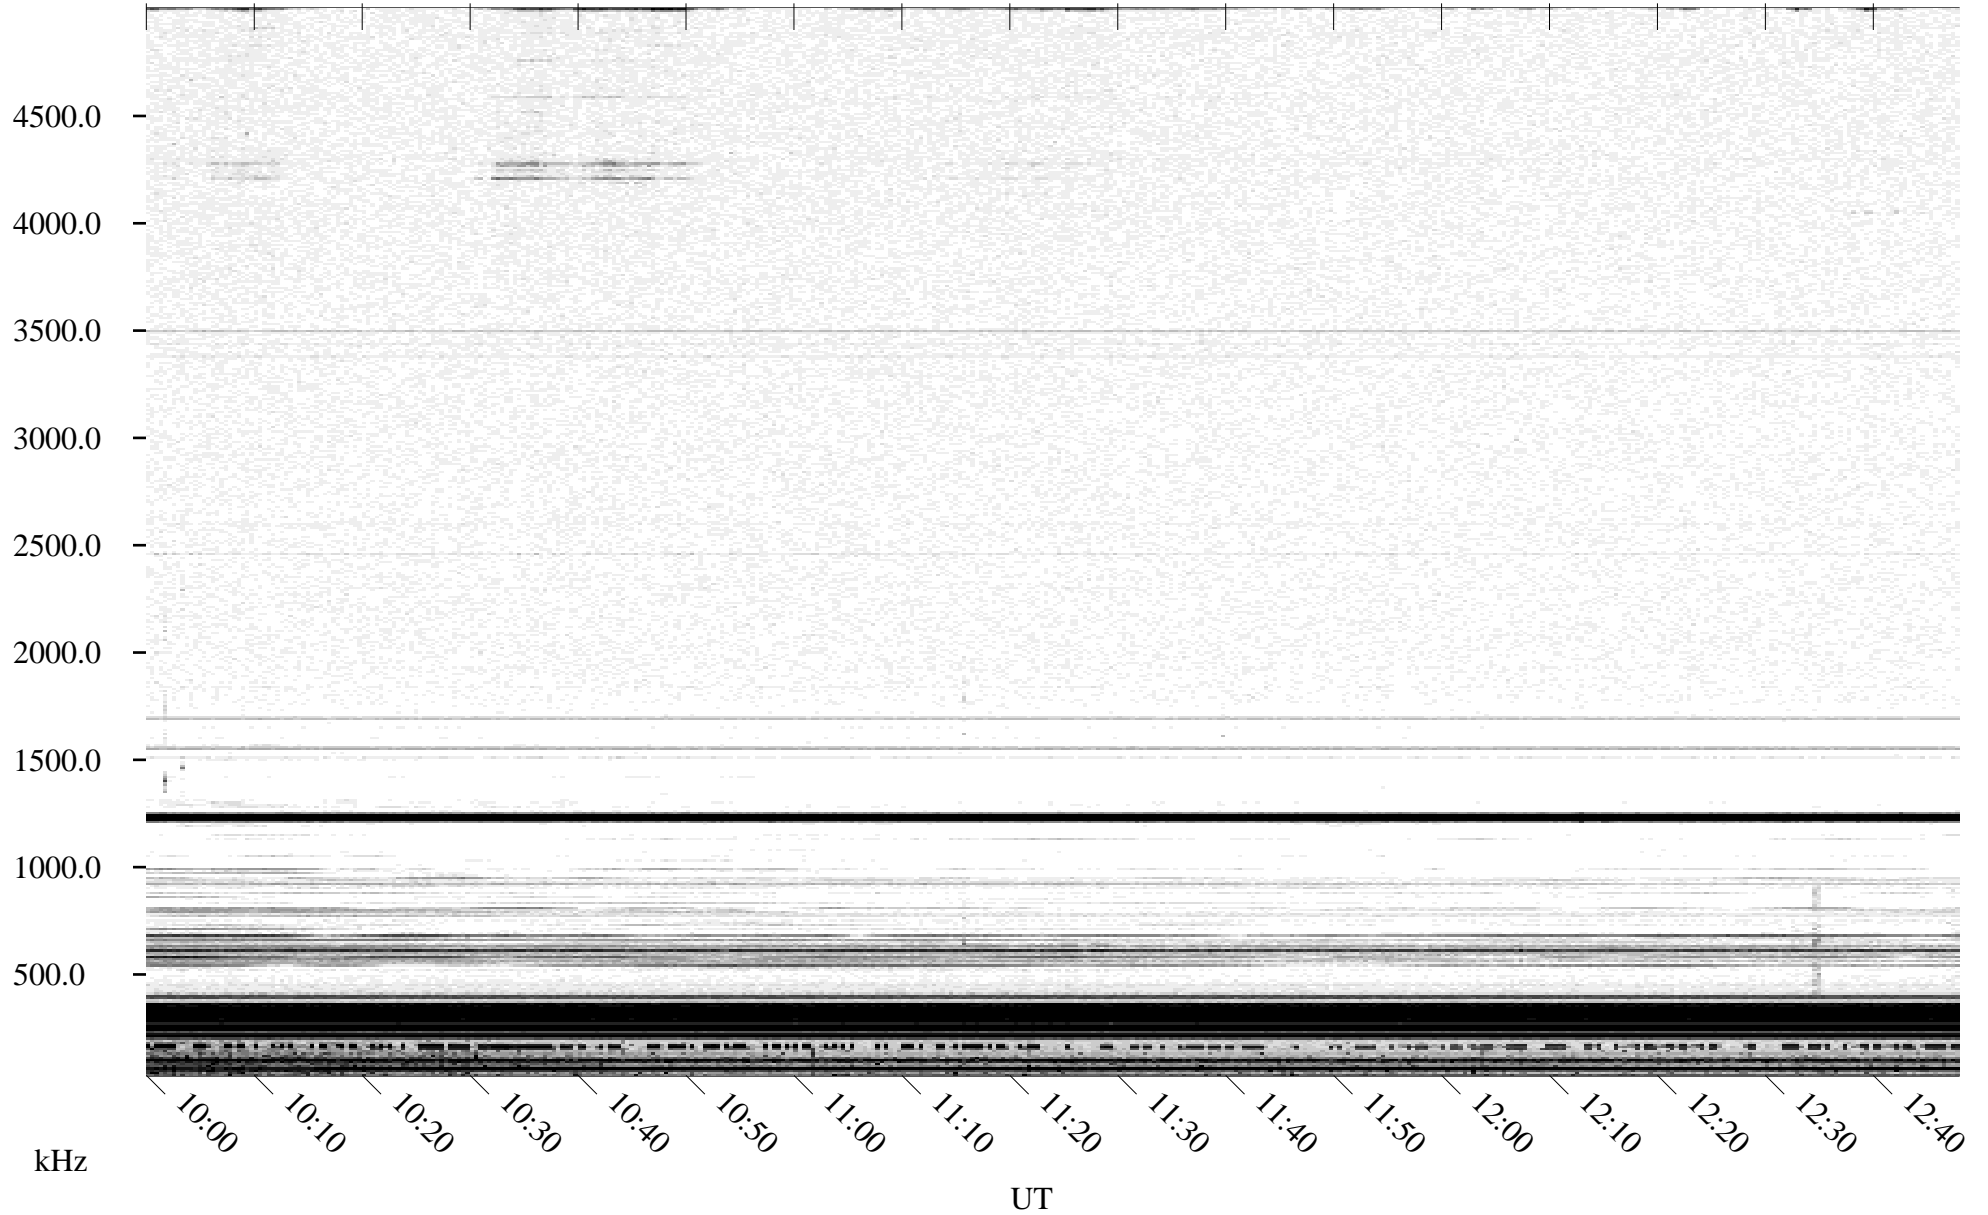

05/30/1995 Churchill, Manitoba

Linear Scale Black = 161 White = 15

ch95150l.r00m max_12

Page 1

05/30/1995 Churchill, Manitoba

Linear Scale Black = 161 White = 15

ch95150l.r00m max_12

Page 2

05/31/1995 Churchill, Manitoba

Linear Scale Black = 161 White = 15

ch95150l.r00m max_12

Page 3

05/31/1995 Churchill, Manitoba

Linear Scale Black = 161 White = 15

ch95150l.r00m max_12

Page 4

05/31/1995 Churchill, Manitoba

Linear Scale Black = 161 White = 15

ch95150l.r00m max_12

Page 5

05/31/1995 Churchill, Manitoba

Linear Scale Black = 161 White = 15

ch95150l.r00m max_12

Page 6

05/31/1995 Churchill, Manitoba

Linear Scale Black = 161 White = 15

ch95150l.r00m max_12

Page 7

05/31/1995 Churchill, Manitoba

Linear Scale Black = 161 White = 15

ch95150l.r00m max_12

Page 8