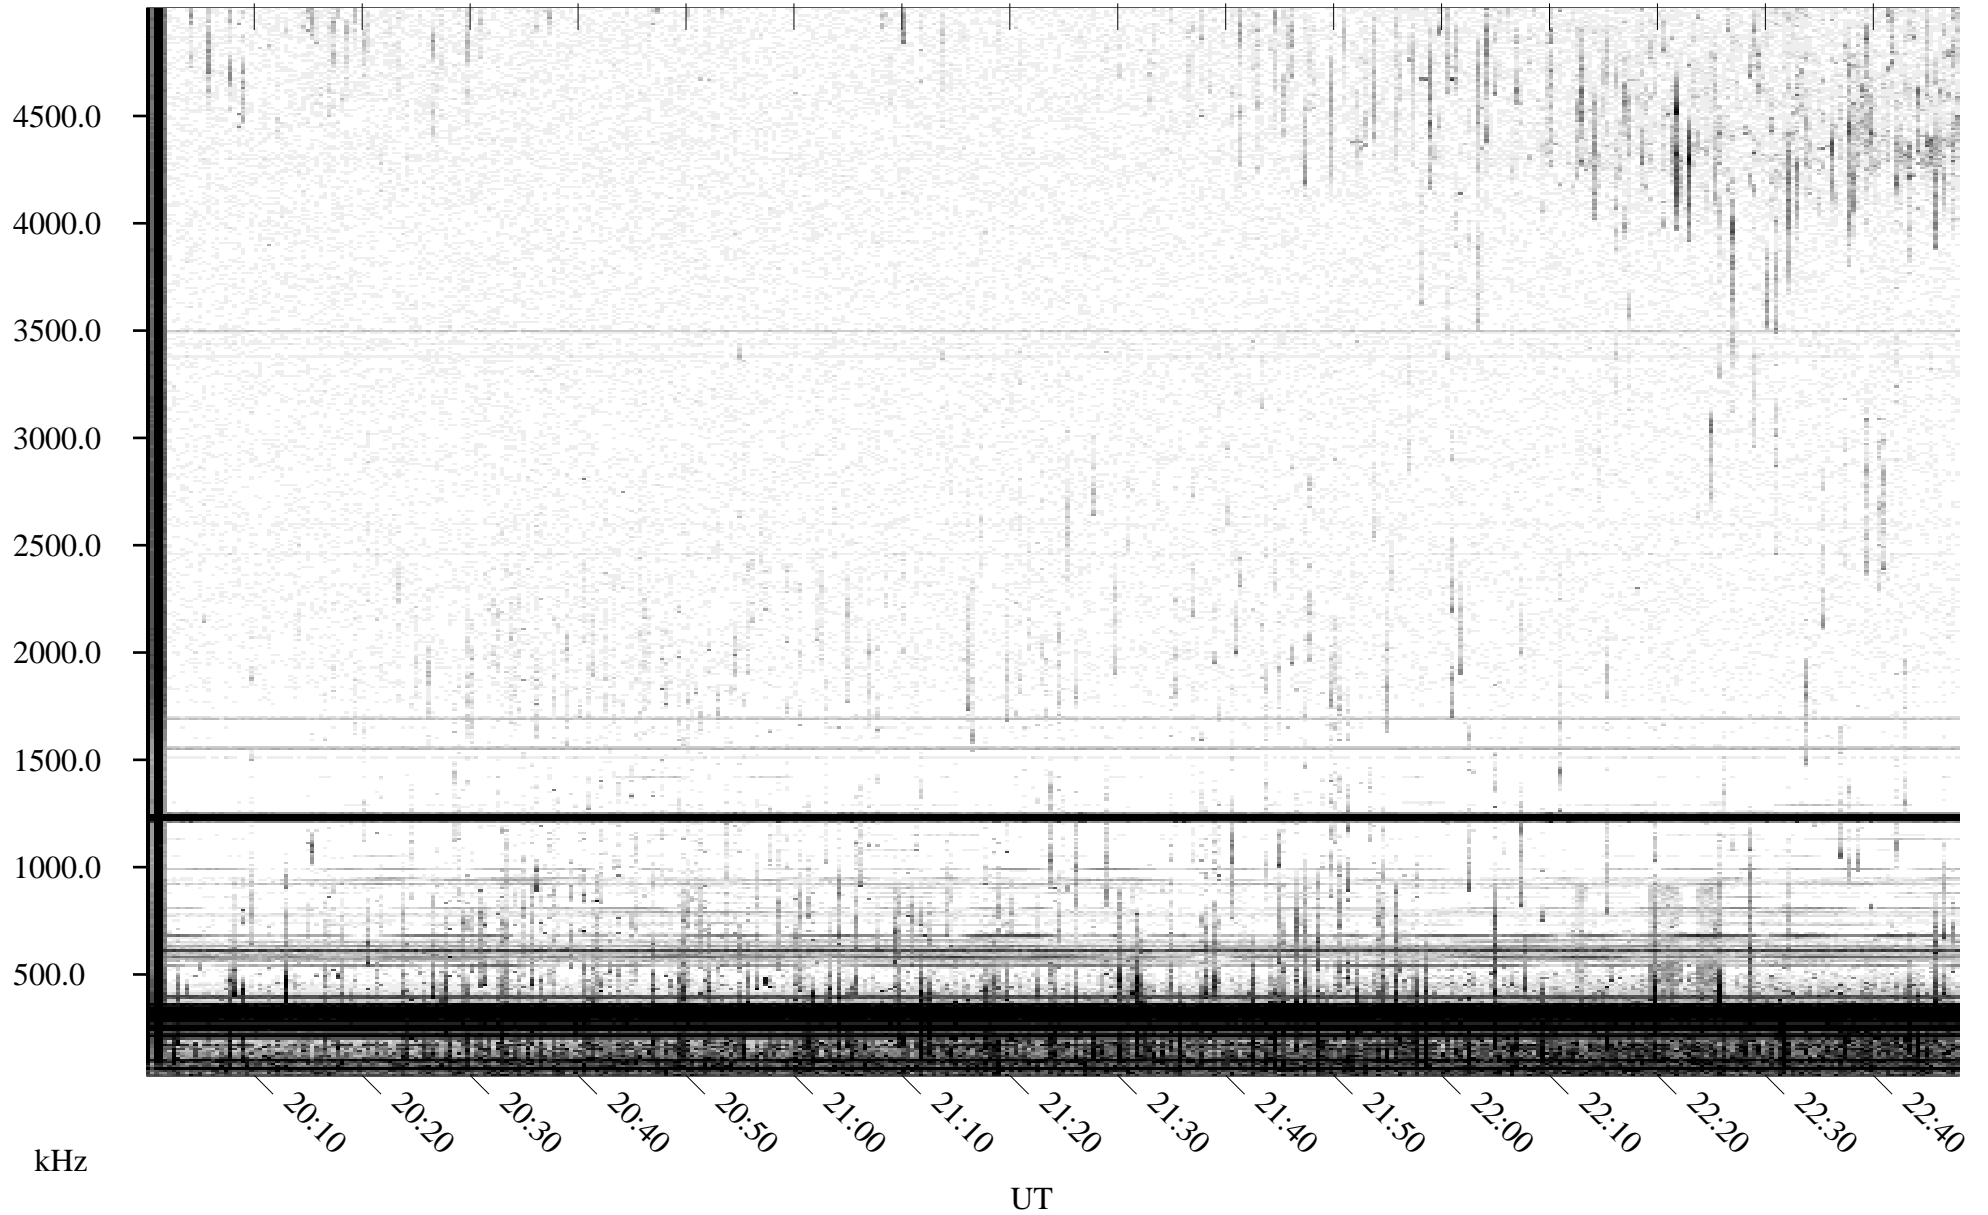

05/31/1995 Churchill, Manitoba

Linear Scale Black = 161 White = 15

ch951511.r00m max_12

Page 1

05/31/1995 Churchill, Manitoba

Linear Scale Black = 161 White = 15

ch951511.r00m max_12

Page 2

06/01/1995 Churchill, Manitoba

Linear Scale Black = 161 White = 15

ch951511.r00m max_12

Page 3

06/01/1995 Churchill, Manitoba

Linear Scale Black = 161 White = 15

ch95151l.r00m max_12

06/01/1995 Churchill, Manitoba

Linear Scale Black = 161 White = 15

ch95151l.r00m max_12

Page 5

06/01/1995 Churchill, Manitoba

Linear Scale Black = 161 White = 15

ch95151l.r00m max_12

Page 6

06/01/1995 Churchill, Manitoba

Linear Scale

Black = 161

White = 15

ch95151l.r00m max_12

Page 7

06/01/1995 Churchill, Manitoba

Linear Scale Black = 161 White = 15

ch951511.r00m max_12