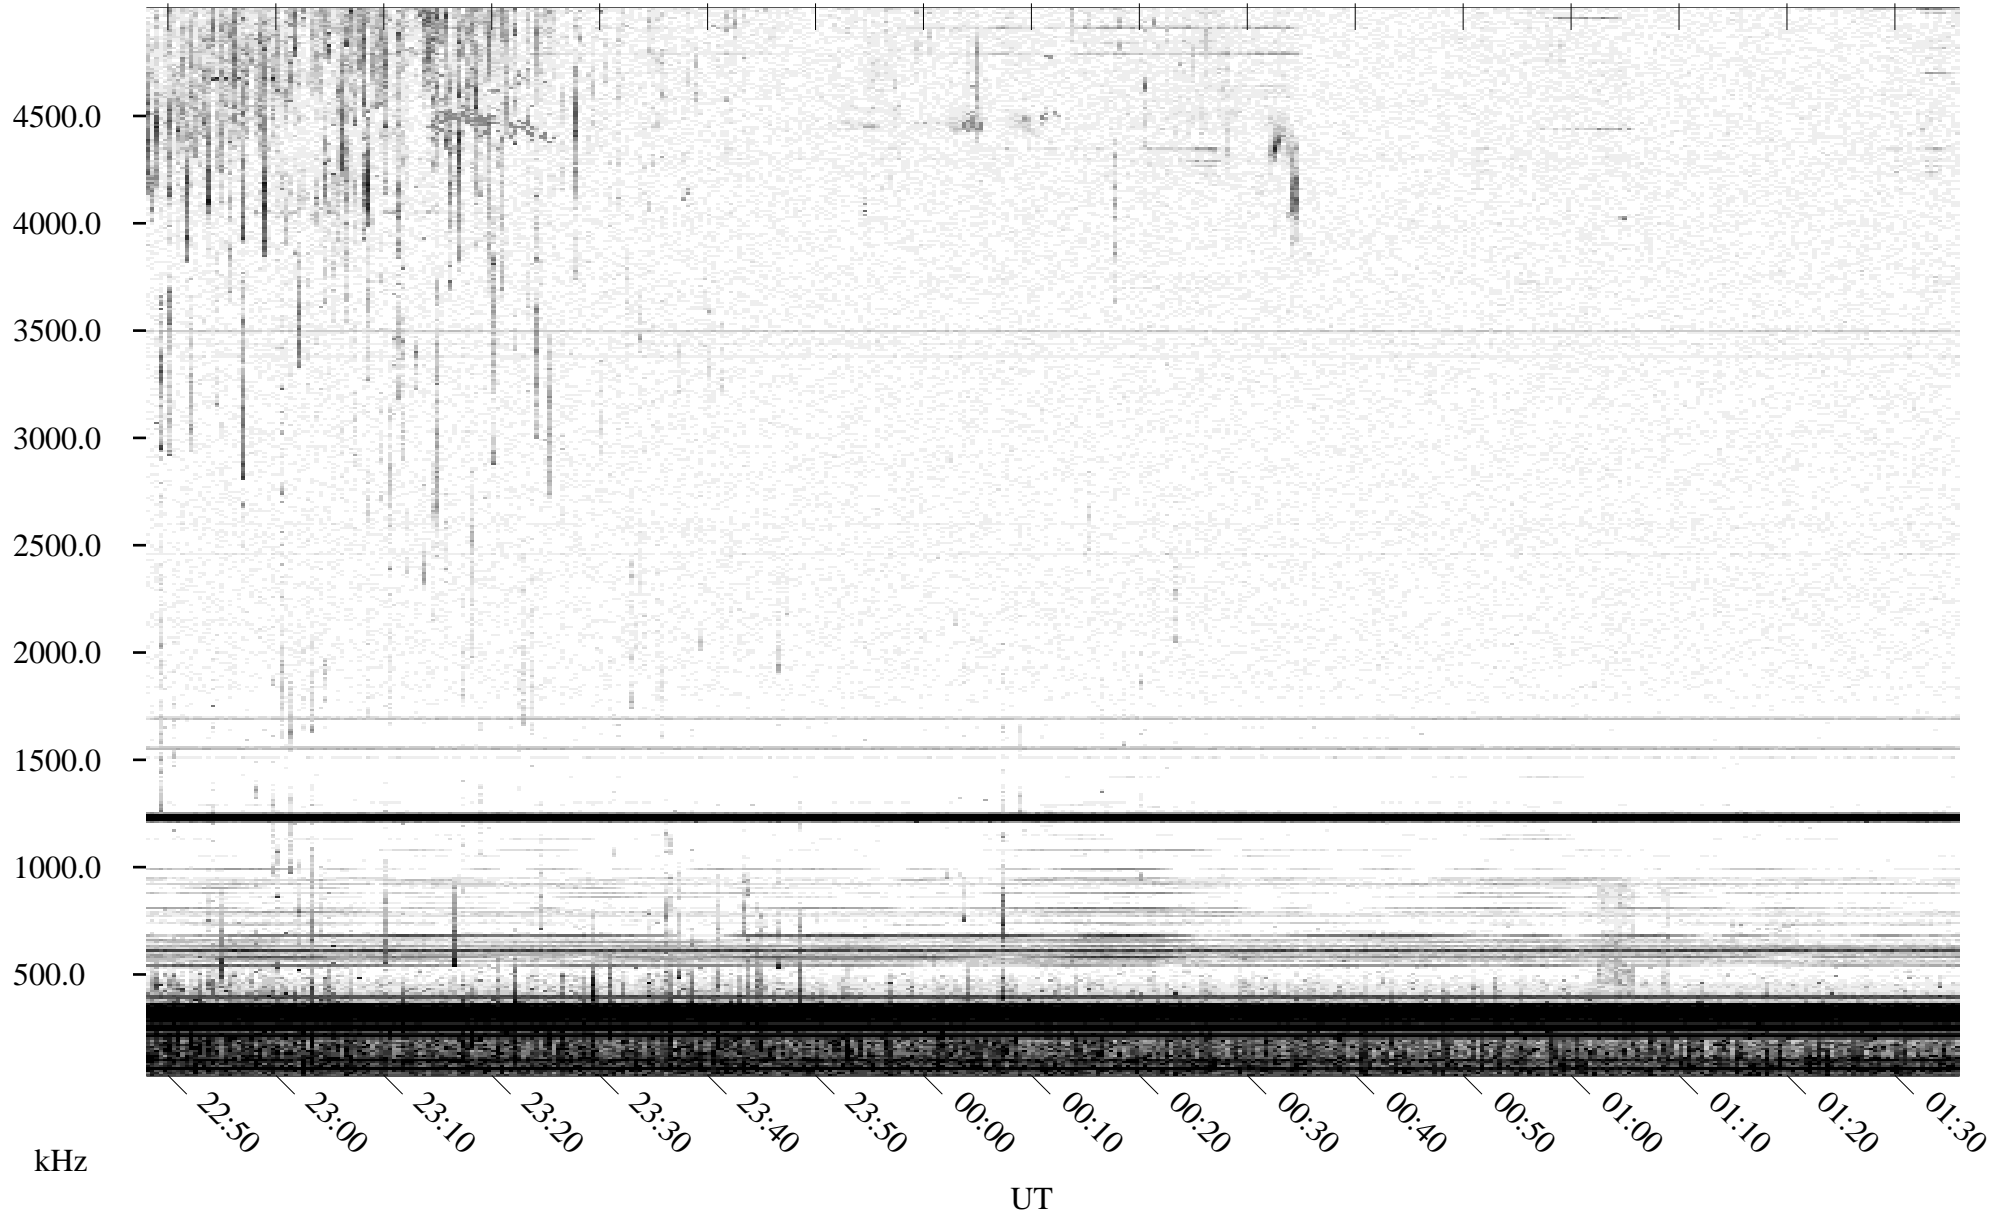

05/31/1995 Churchill, Manitoba

Linear Scale Black = 161 White = 15

ch951511.r00m max_12

Page 1

05/31/1995 Churchill, Manitoba

Linear Scale Black = 161 White = 15

ch951511.r00m max_12

Page 2

06/01/1995 Churchill, Manitoba

Linear Scale Black = 161 White = 15

ch951511.r00m max_12

Page 3

06/01/1995 Churchill, Manitoba

Linear Scale Black = 161 White = 15

ch95151l.r00m max_12

06/01/1995 Churchill, Manitoba

Linear Scale Black = 161 White = 15

ch95151l.r00m max_12

Page 5

06/01/1995 Churchill, Manitoba

Linear Scale Black = 161 White = 15

ch95151l.r00m max_12

Page 6

06/01/1995 Churchill, Manitoba

Linear Scale

Black = 161

White = 15

ch95151l.r00m max_12

Page 7

06/01/1995 Churchill, Manitoba

Linear Scale Black = 161 White = 15

ch951511.r00m max_12