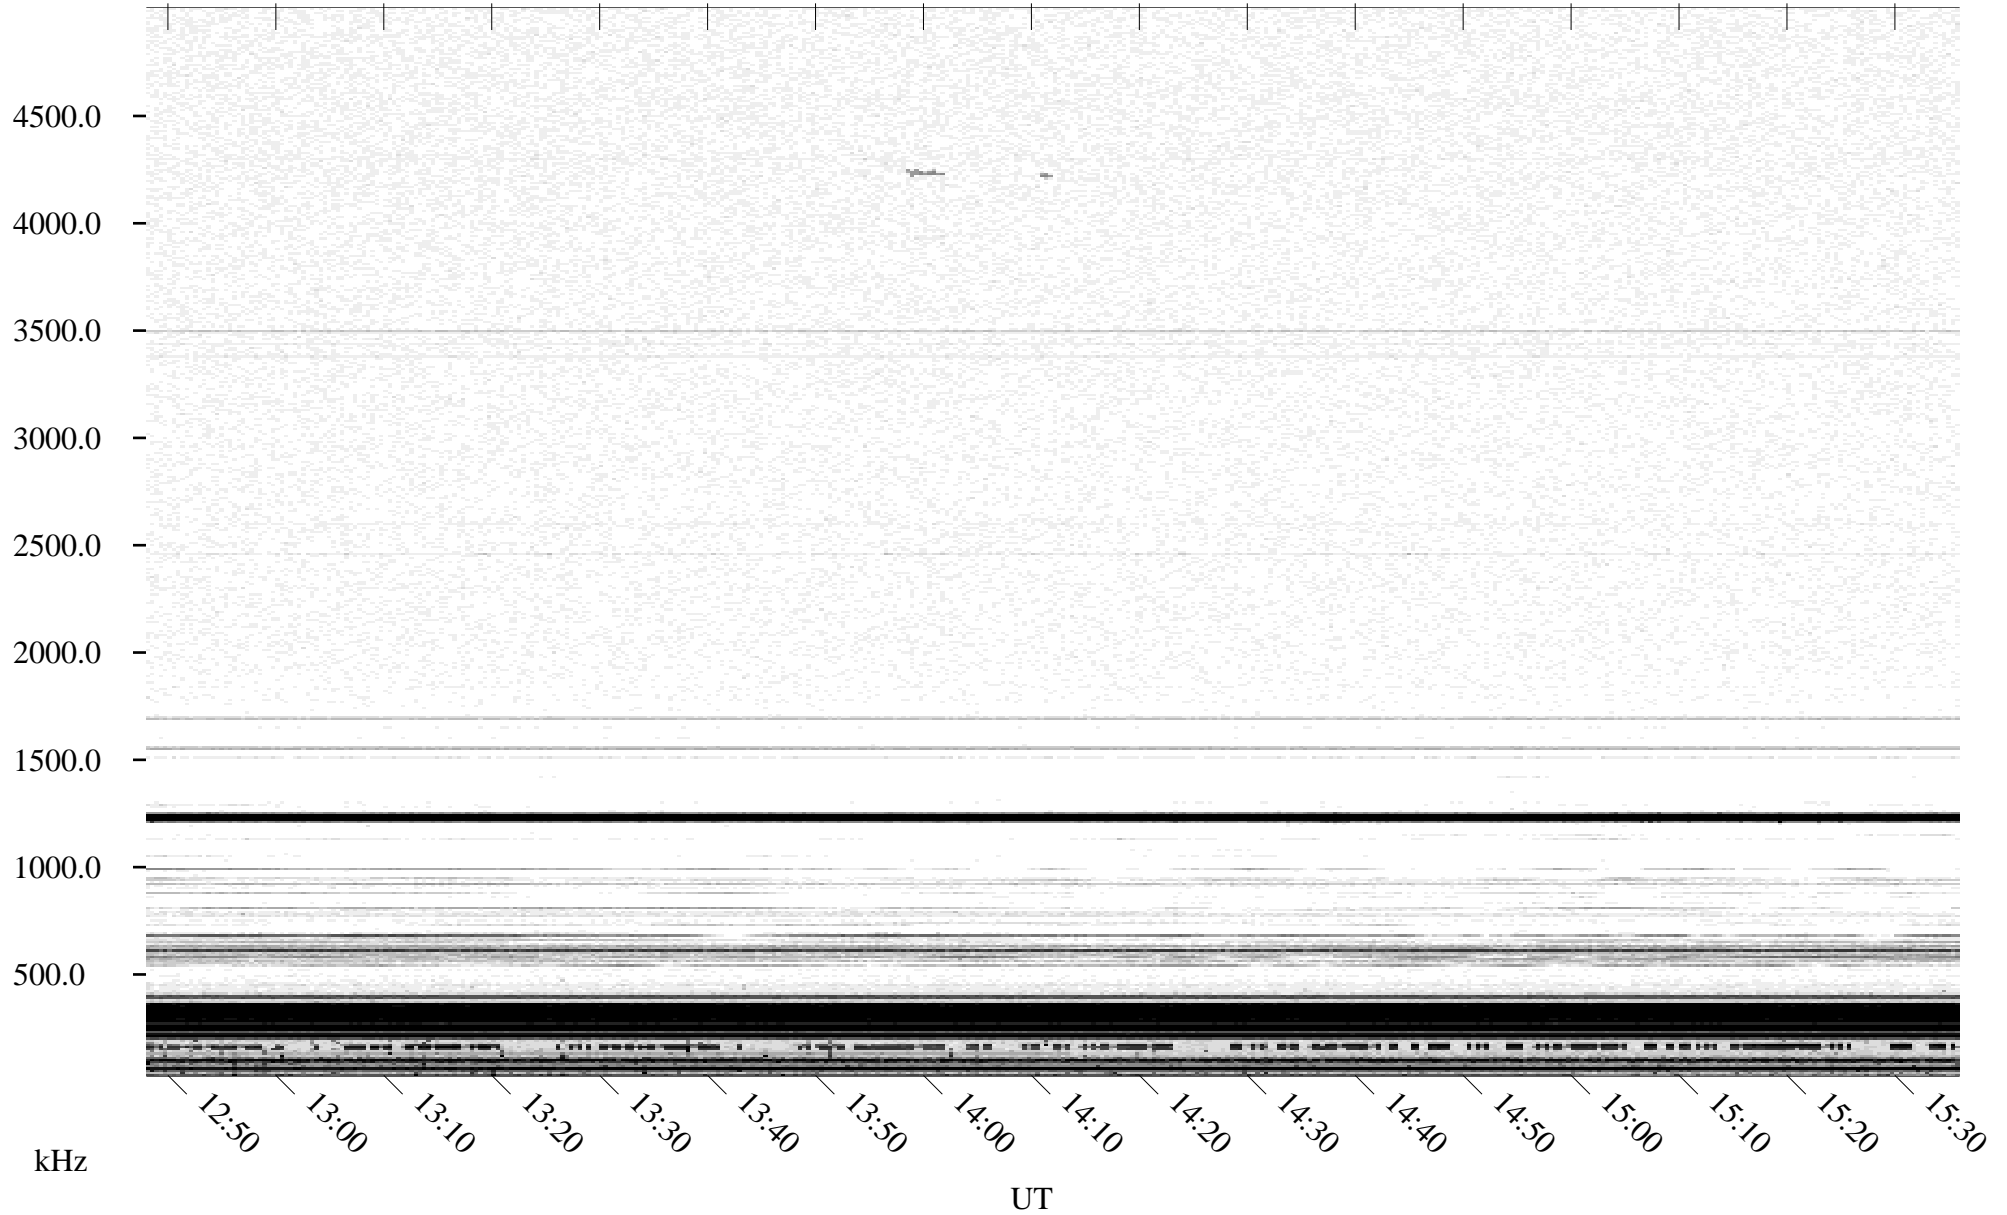

05/31/1995 Churchill, Manitoba

Linear Scale Black = 161 White = 15

ch951511.r00m max_12

Page 1

05/31/1995 Churchill, Manitoba

Linear Scale Black = 161 White = 15

ch951511.r00m max_12

Page 2

06/01/1995 Churchill, Manitoba

Linear Scale Black = 161 White = 15

ch951511.r00m max_12

Page 3

06/01/1995 Churchill, Manitoba

Linear Scale Black = 161 White = 15

ch95151l.r00m max_12

06/01/1995 Churchill, Manitoba

Linear Scale Black = 161 White = 15

ch95151l.r00m max_12

Page 5

06/01/1995 Churchill, Manitoba

Linear Scale Black = 161 White = 15

ch95151l.r00m max_12

Page 6

06/01/1995 Churchill, Manitoba

Linear Scale

Black = 161

White = 15

ch95151l.r00m max_12

Page 7

06/01/1995 Churchill, Manitoba

Linear Scale Black = 161 White = 15

ch951511.r00m max_12