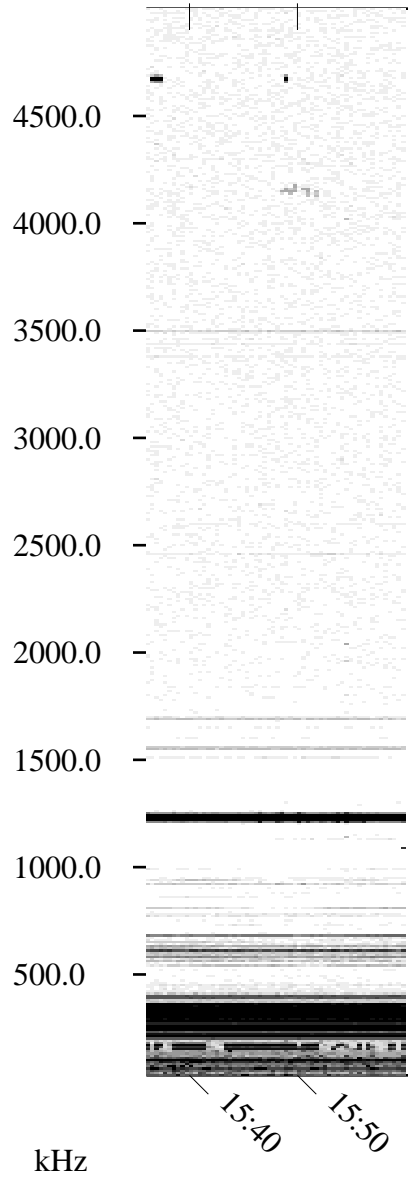

06/02/1995 Churchill, Manitoba

Linear Scale Black = 161 White = 15

ch95152l.r00m max_12

Page 8

UT