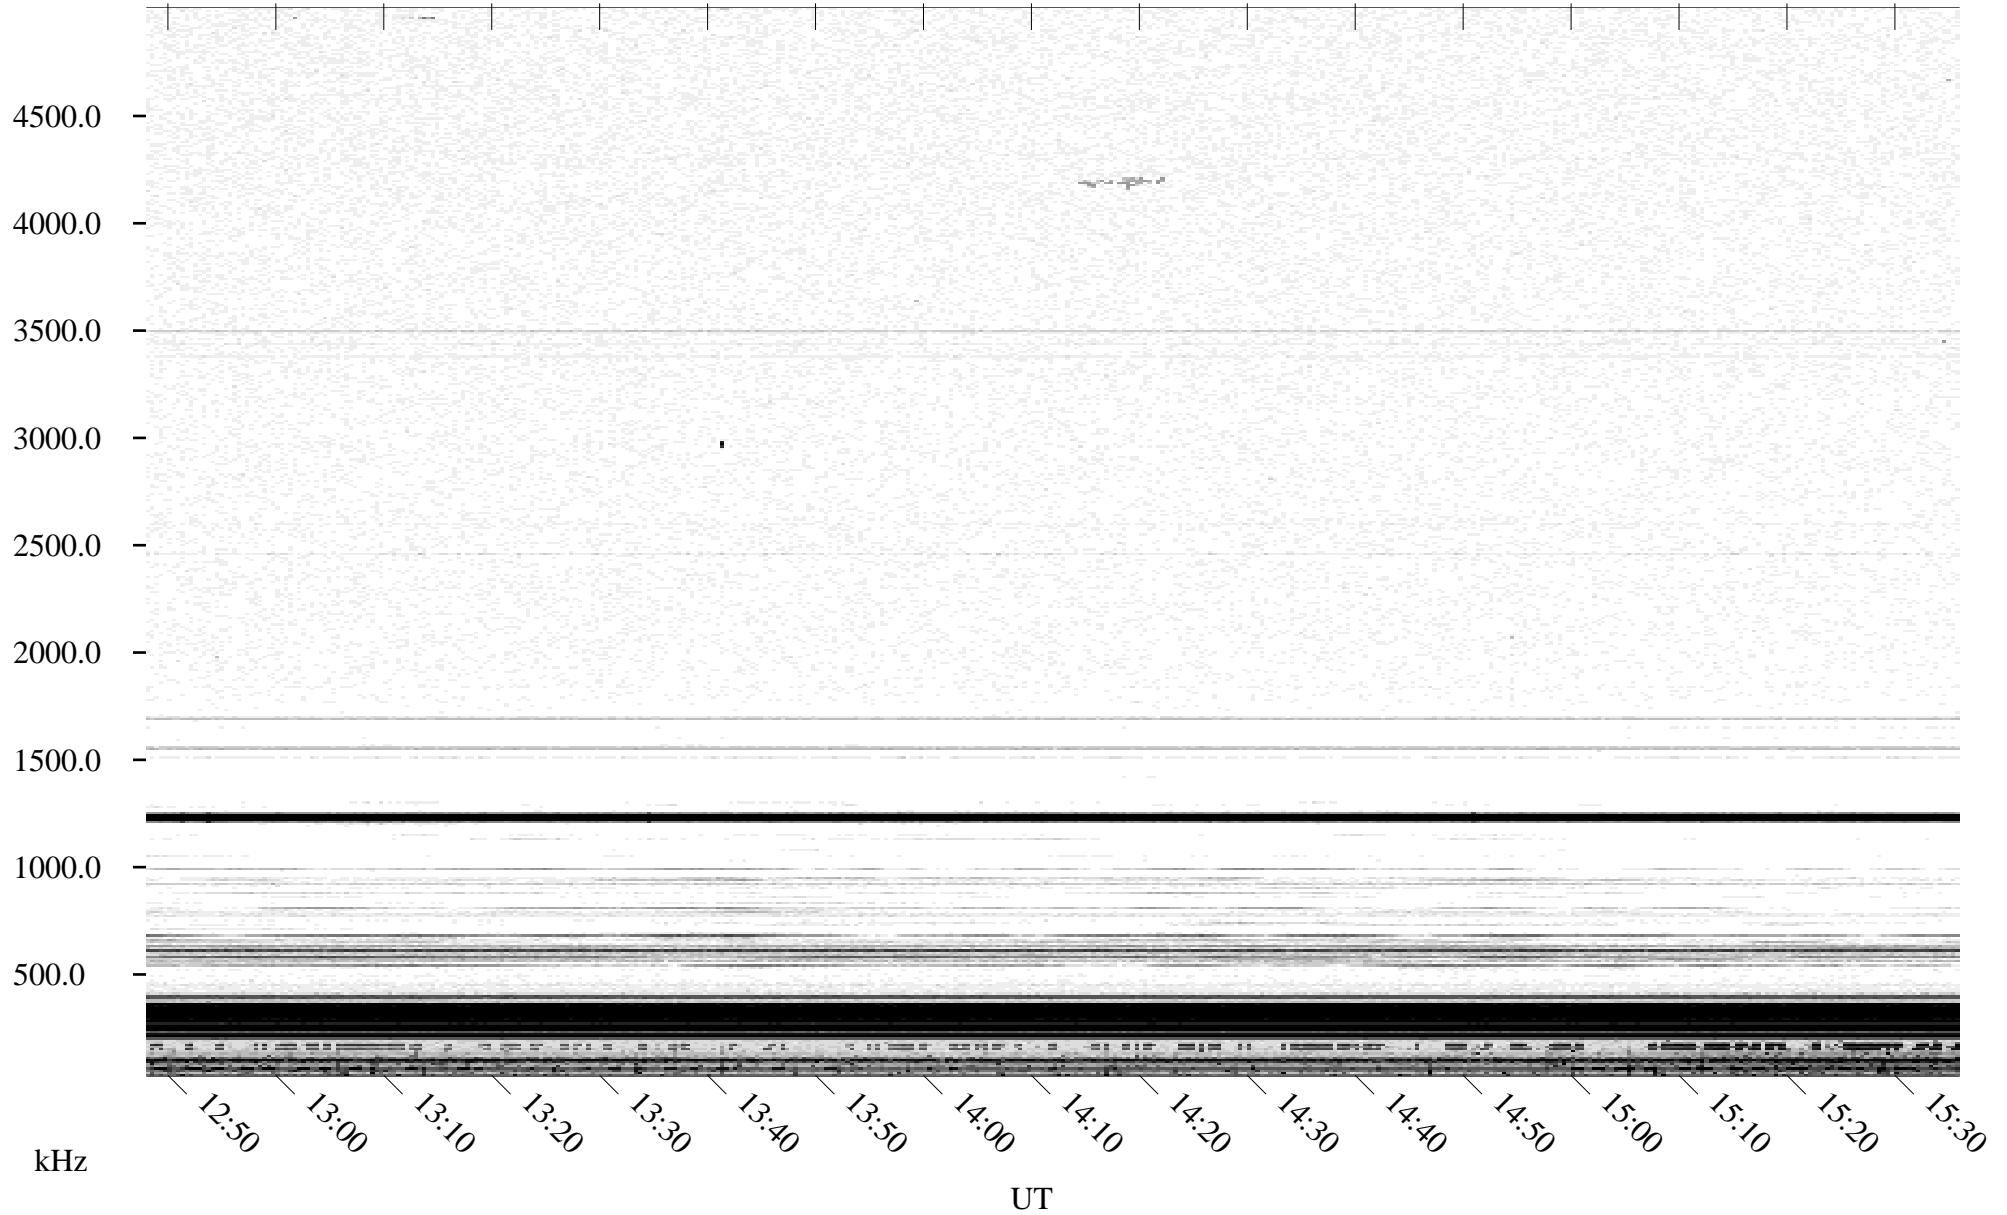

06/01/1995 Churchill, Manitoba

Linear Scale Black = 161 White = 15

ch95152l.r00m max_12

Page 1

06/01/1995 Churchill, Manitoba

Linear Scale Black = 161 White = 15

ch95152l.r00m max_12

Page 2

06/02/1995 Churchill, Manitoba

Linear Scale Black = 161 White = 15

ch95152l.r00m max_12

Page 3

06/02/1995 Churchill, Manitoba

Linear Scale Black = 161 White = 15

ch95152l.r00m max_12

Page 4

06/02/1995 Churchill, Manitoba

Linear Scale Black = 161 White = 15

ch95152l.r00m max_12

Page 5

06/02/1995 Churchill, Manitoba

Linear Scale Black = 161 White = 15

ch95152l.r00m max_12

Page 6

06/02/1995 Churchill, Manitoba

Linear Scale

Black = 161

White = 15

ch95152l.r00m max_12

Page 7

06/02/1995 Churchill, Manitoba

Linear Scale Black = 161 White = 15