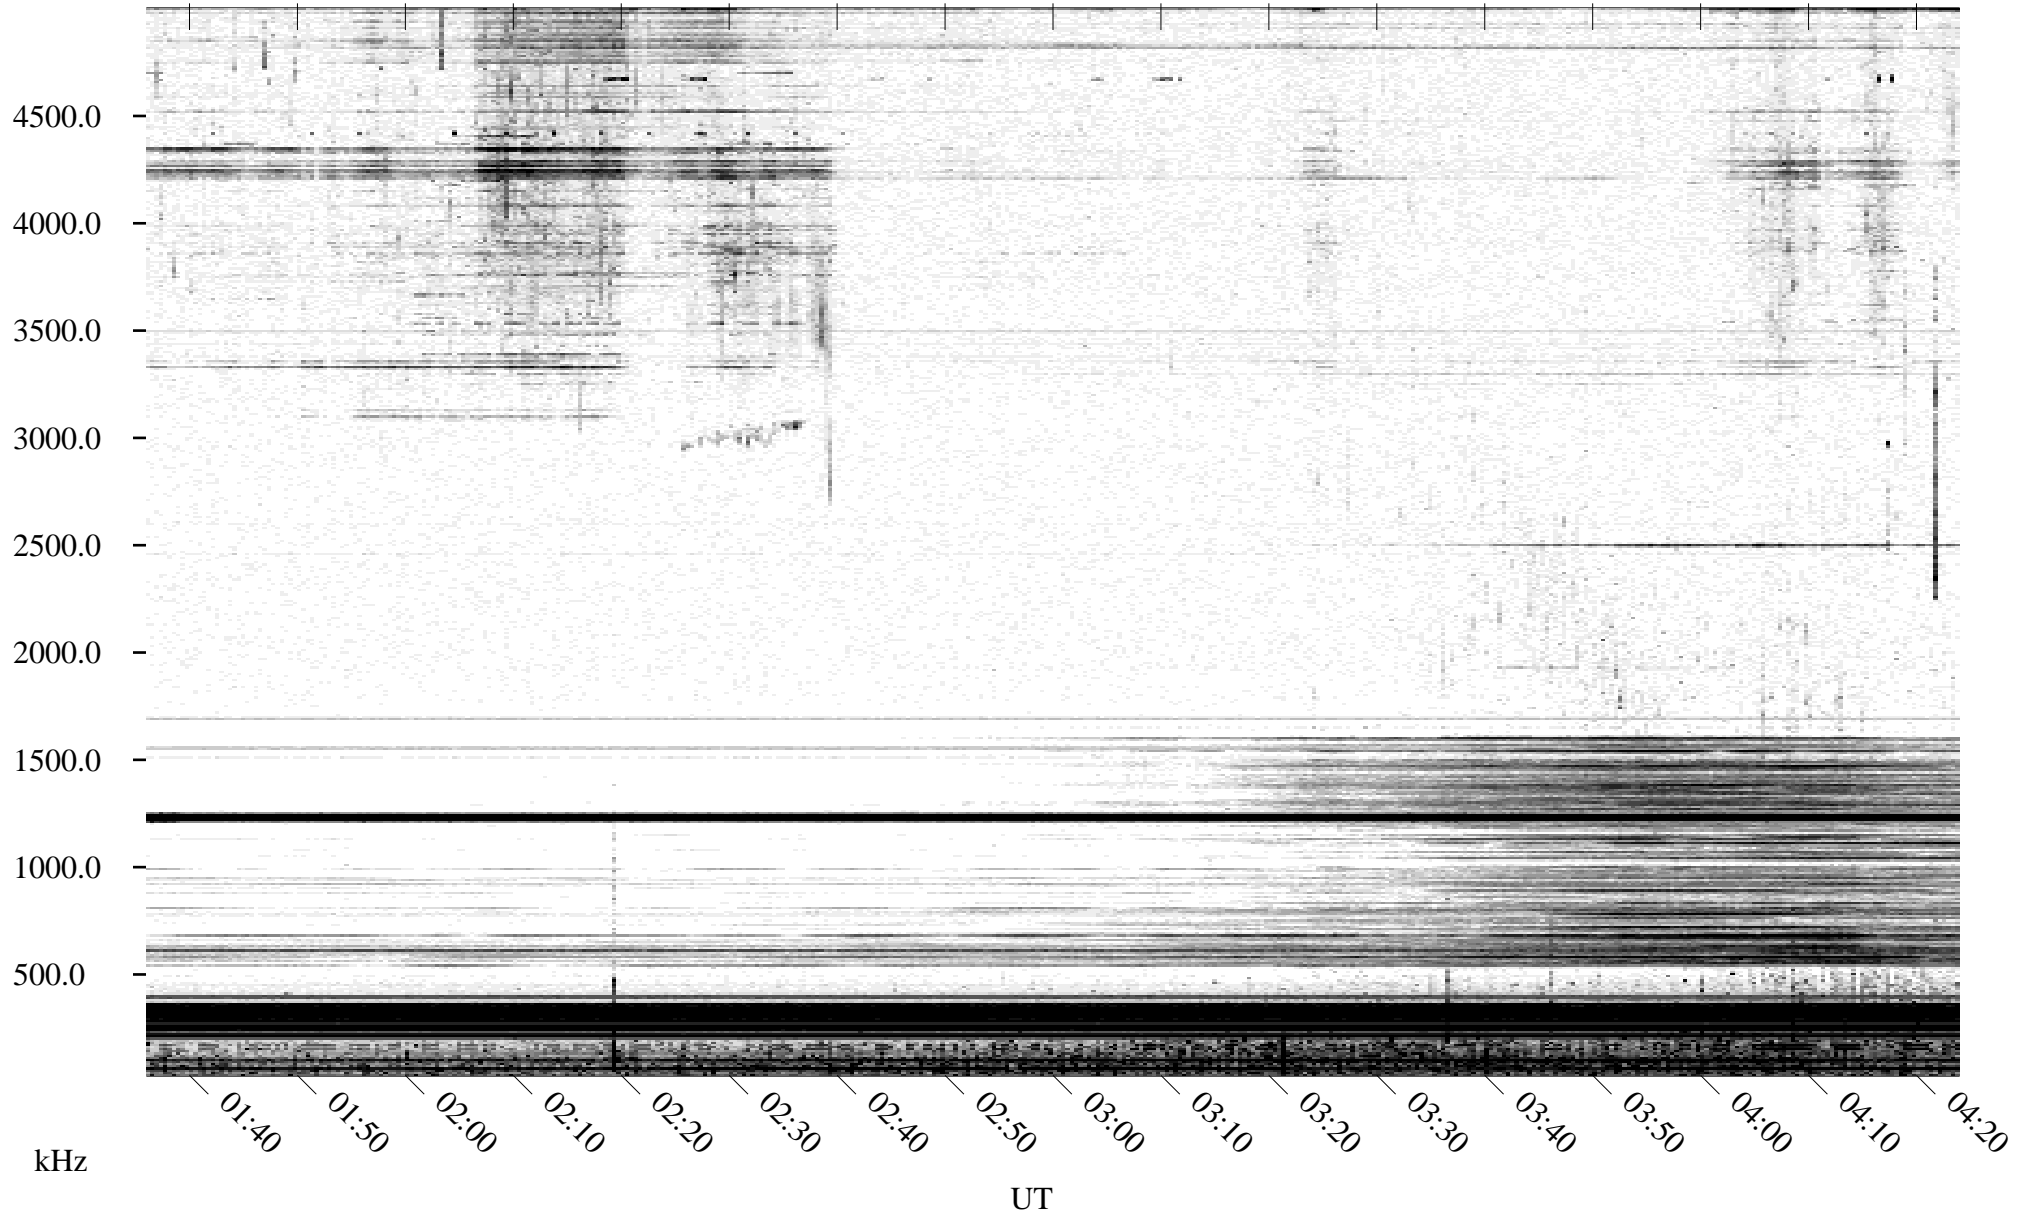

06/01/1995 Churchill, Manitoba

Linear Scale Black = 161 White = 15

ch95152l.r00m max_12

Page 1

06/01/1995 Churchill, Manitoba

Linear Scale Black = 161 White = 15

ch95152l.r00m max_12

Page 2

06/02/1995 Churchill, Manitoba

Linear Scale Black = 161 White = 15

ch95152l.r00m max_12

Page 3

06/02/1995 Churchill, Manitoba

Linear Scale Black = 161 White = 15

ch95152l.r00m max_12

Page 4

06/02/1995 Churchill, Manitoba

Linear Scale Black = 161 White = 15

ch95152l.r00m max_12

Page 5

06/02/1995 Churchill, Manitoba

Linear Scale Black = 161 White = 15

ch95152l.r00m max_12

Page 6

06/02/1995 Churchill, Manitoba

Linear Scale

Black = 161

White = 15

ch95152l.r00m max_12

Page 7

06/02/1995 Churchill, Manitoba

Linear Scale Black = 161 White = 15