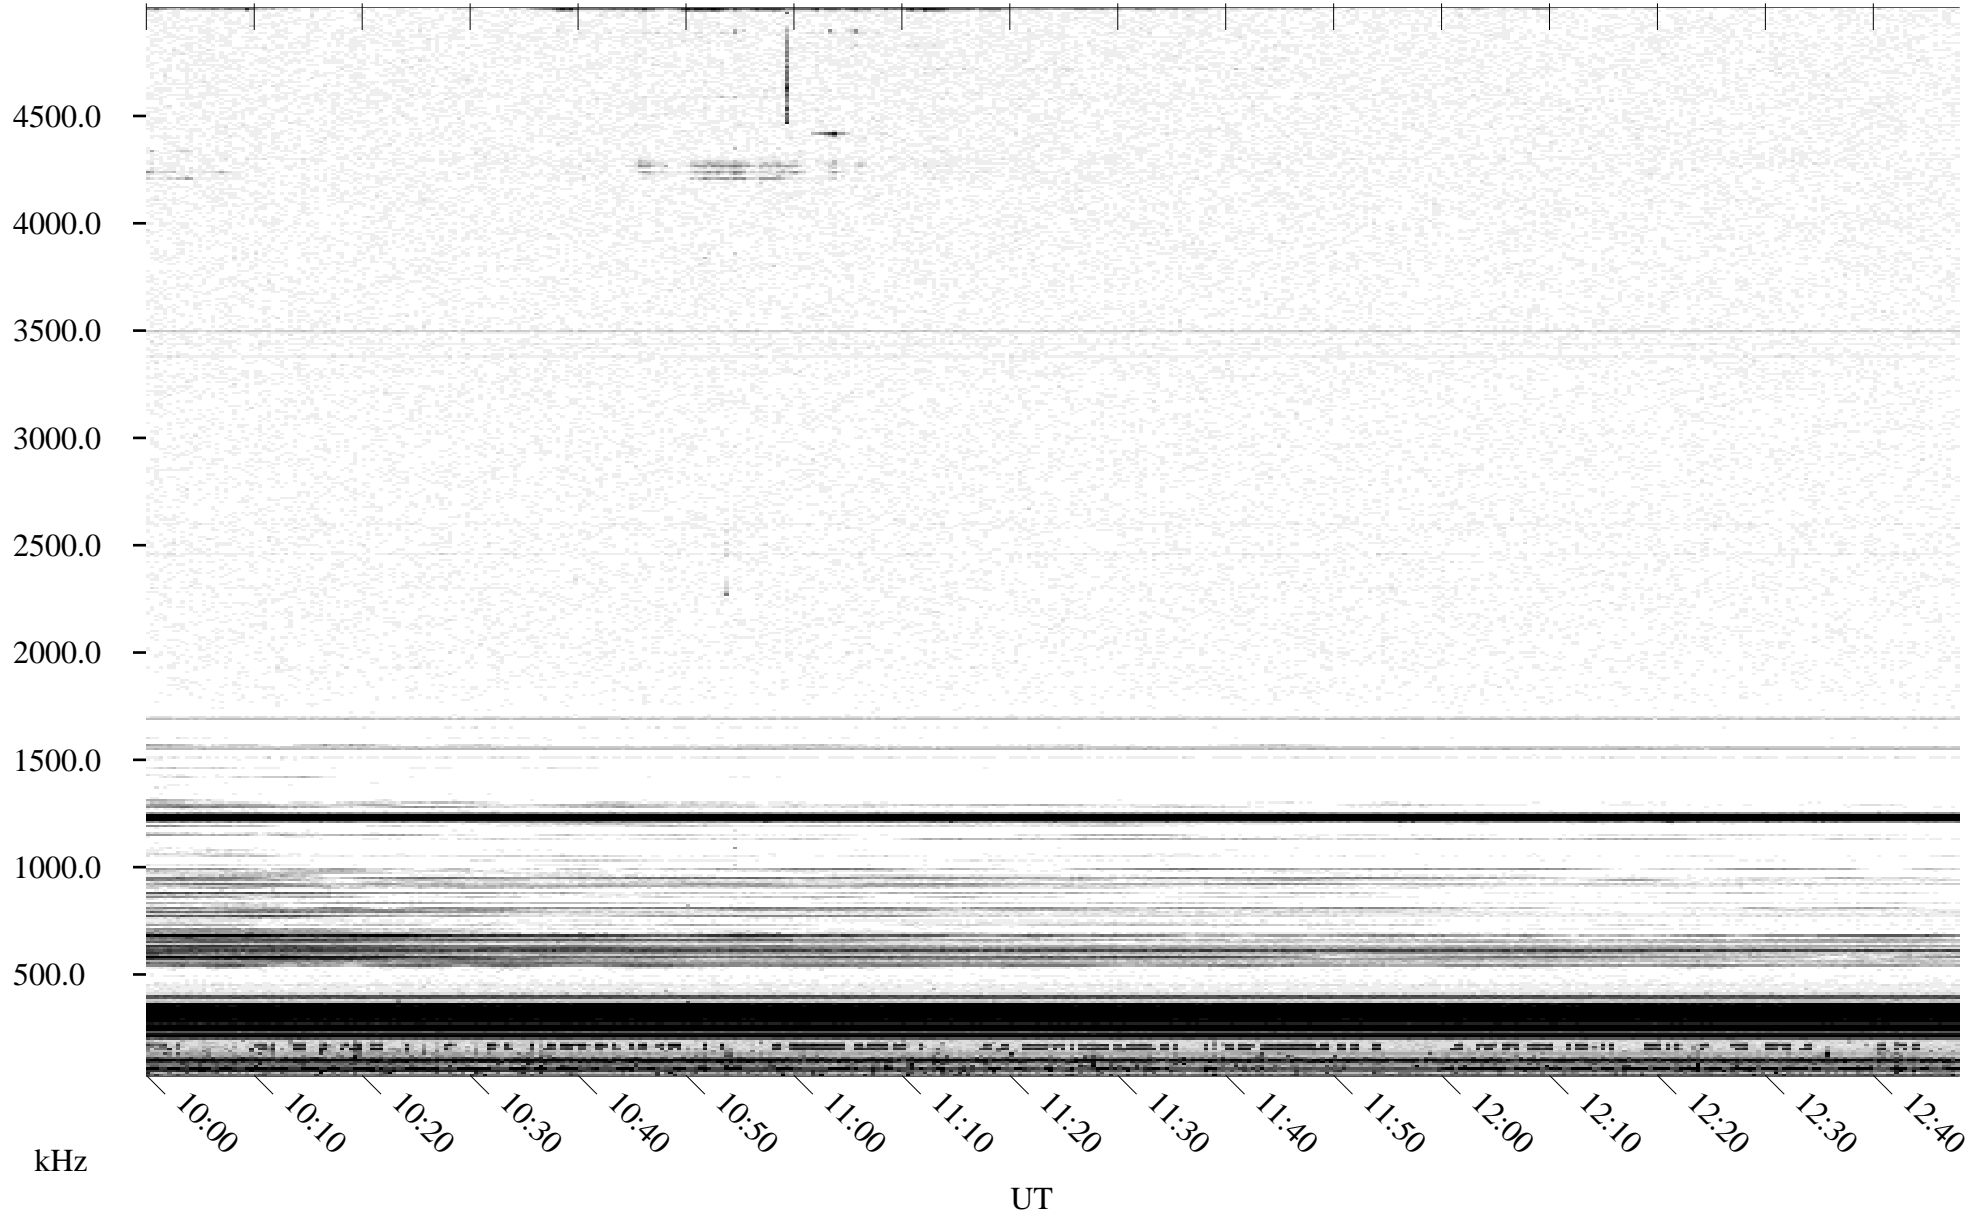

06/01/1995 Churchill, Manitoba

Linear Scale Black = 161 White = 15

ch95152l.r00m max_12

Page 1

06/01/1995 Churchill, Manitoba

Linear Scale Black = 161 White = 15

ch95152l.r00m max_12

Page 2

06/02/1995 Churchill, Manitoba

Linear Scale Black = 161 White = 15

ch95152l.r00m max_12

Page 3

06/02/1995 Churchill, Manitoba

Linear Scale Black = 161 White = 15

ch95152l.r00m max_12

Page 4

06/02/1995 Churchill, Manitoba

Linear Scale Black = 161 White = 15

ch95152l.r00m max_12

Page 5

06/02/1995 Churchill, Manitoba

Linear Scale Black = 161 White = 15

ch95152l.r00m max_12

Page 6

06/02/1995 Churchill, Manitoba

Linear Scale

Black = 161

White = 15

ch95152l.r00m max_12

Page 7

06/02/1995 Churchill, Manitoba

Linear Scale Black = 161 White = 15