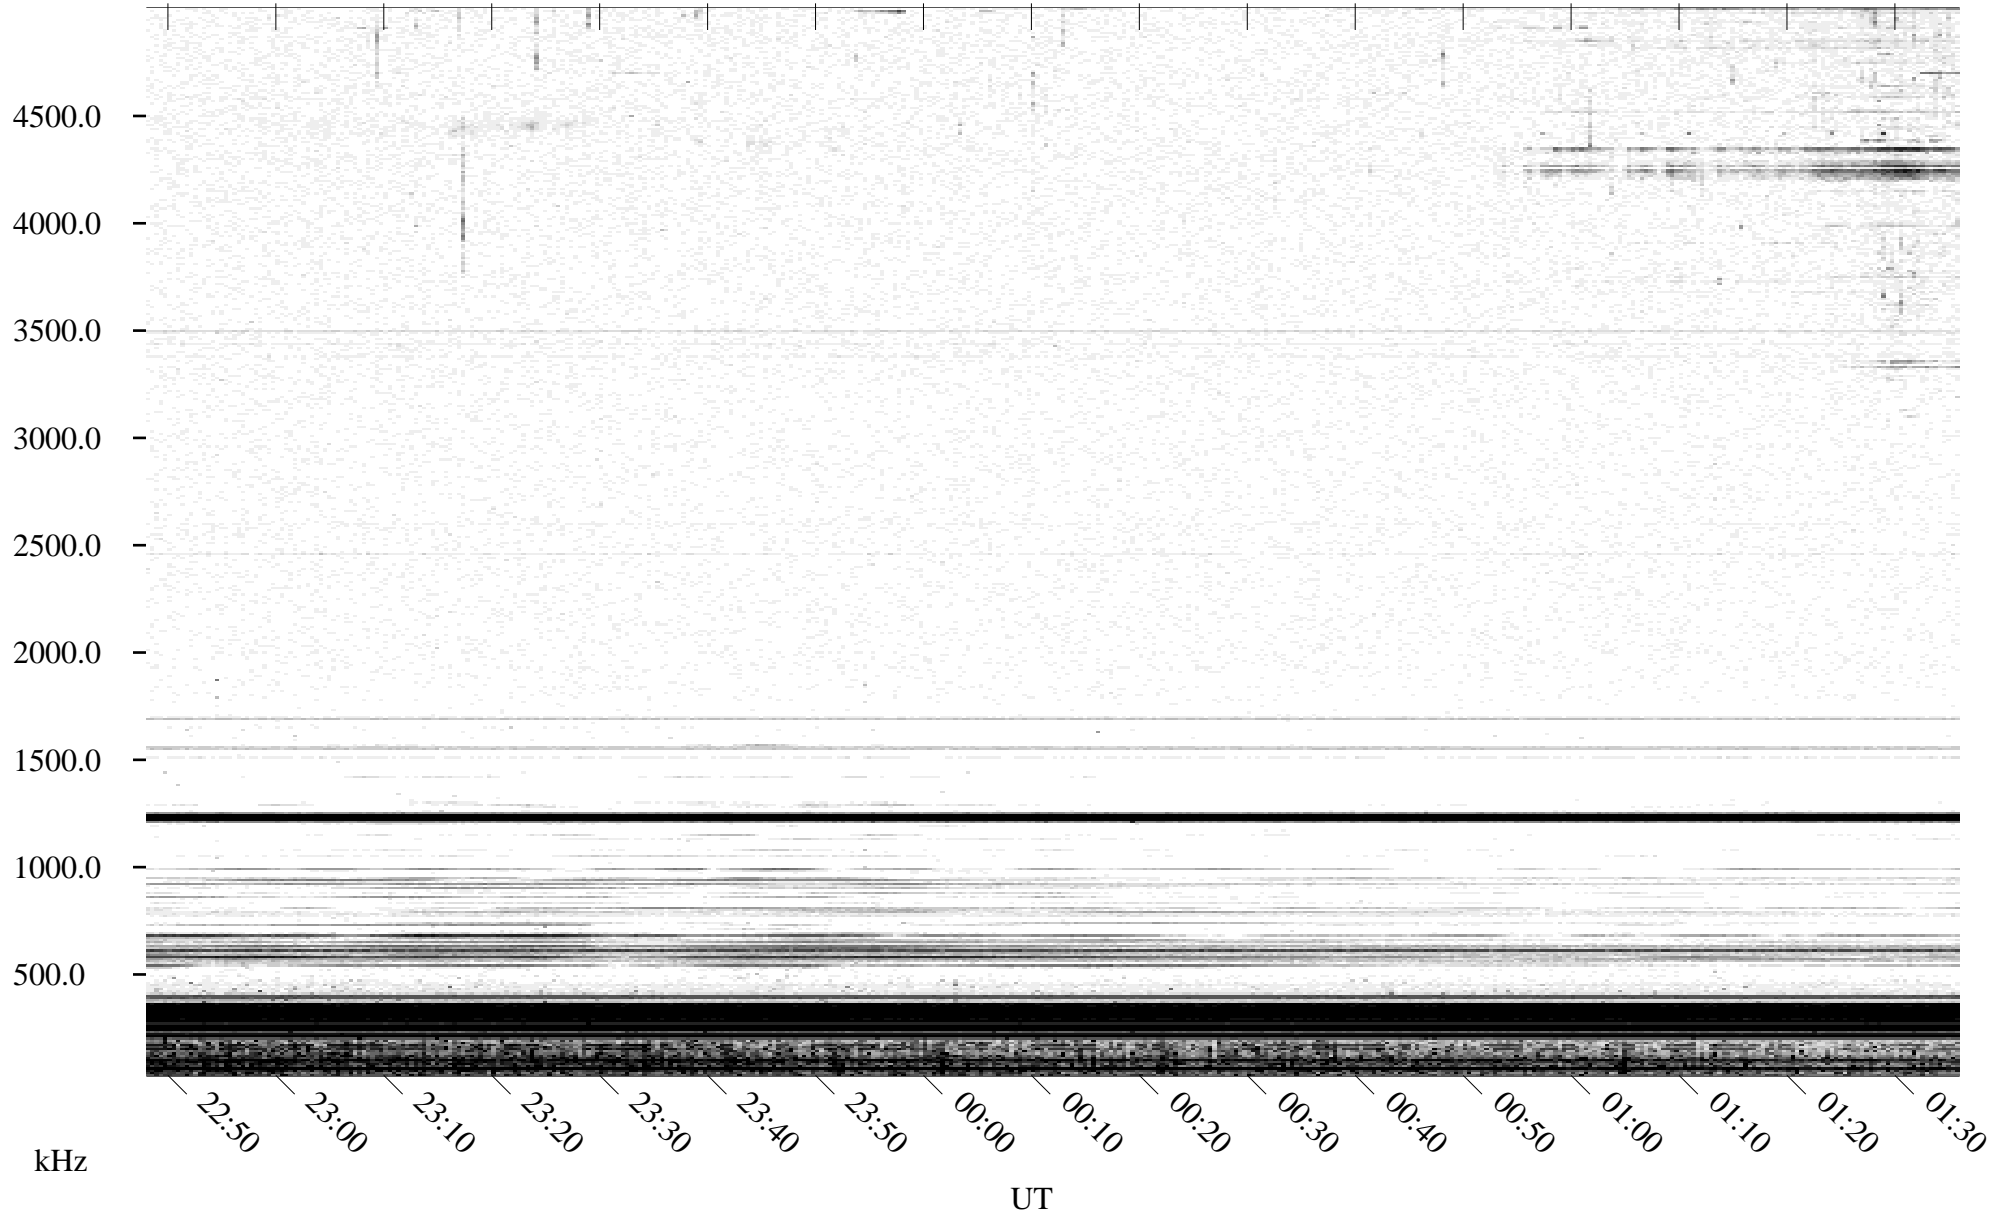

06/01/1995 Churchill, Manitoba

Linear Scale Black = 161 White = 15

ch95152l.r00m max_12

Page 1

06/01/1995 Churchill, Manitoba

Linear Scale Black = 161 White = 15

ch95152l.r00m max_12

Page 2

06/02/1995 Churchill, Manitoba

Linear Scale Black = 161 White = 15

ch95152l.r00m max_12

Page 3

06/02/1995 Churchill, Manitoba

Linear Scale Black = 161 White = 15

ch95152l.r00m max_12

Page 4

06/02/1995 Churchill, Manitoba

Linear Scale Black = 161 White = 15

ch95152l.r00m max_12

Page 5

06/02/1995 Churchill, Manitoba

Linear Scale Black = 161 White = 15

ch95152l.r00m max_12

Page 6

06/02/1995 Churchill, Manitoba

Linear Scale

Black = 161

White = 15

ch95152l.r00m max_12

Page 7

06/02/1995 Churchill, Manitoba

Linear Scale Black = 161 White = 15