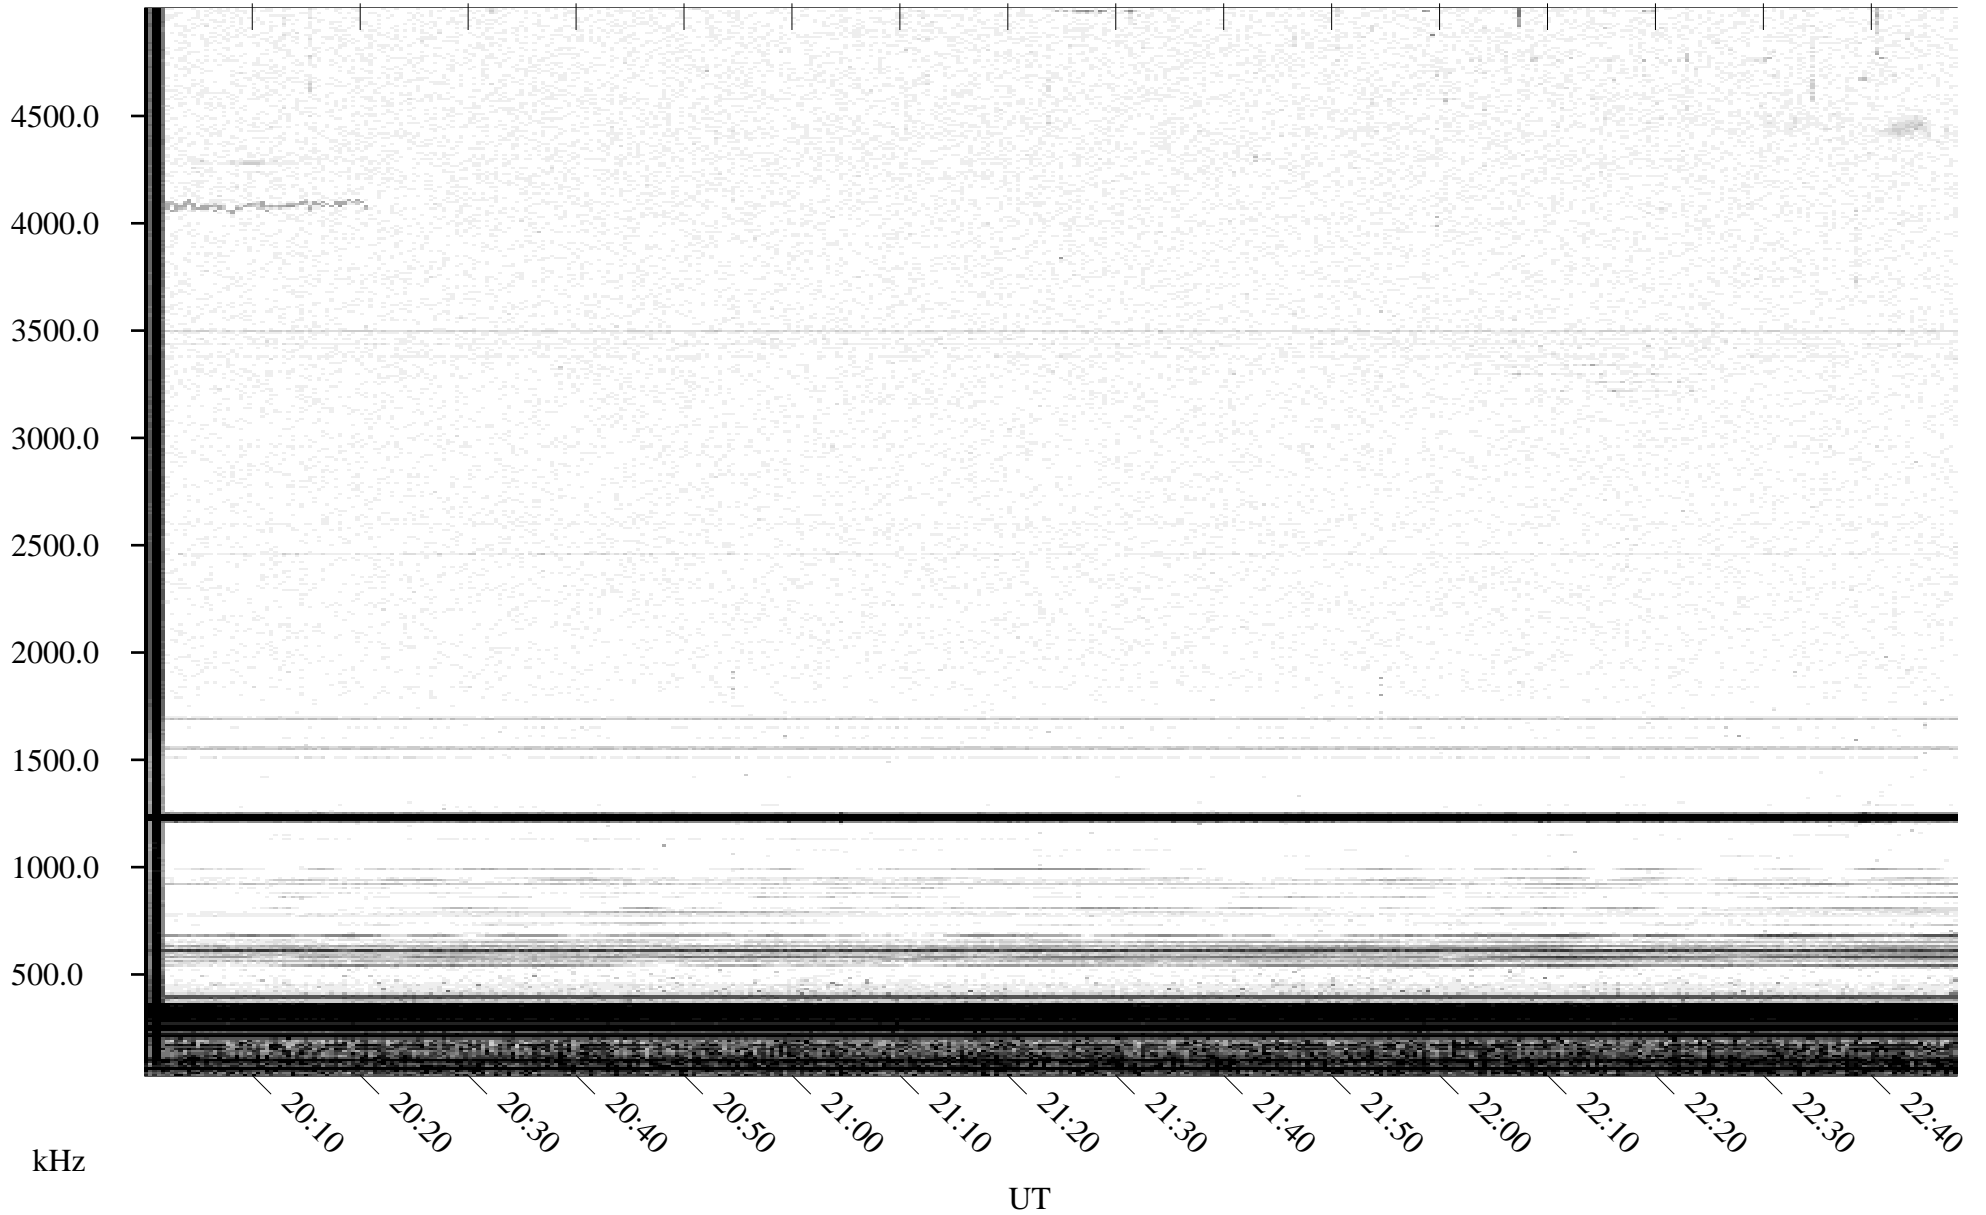

06/01/1995 Churchill, Manitoba

Linear Scale Black = 161 White = 15

ch95152l.r00m max_12

Page 1

06/01/1995 Churchill, Manitoba

Linear Scale Black = 161 White = 15

ch95152l.r00m max_12

Page 2

06/02/1995 Churchill, Manitoba

Linear Scale Black = 161 White = 15

ch95152l.r00m max_12

Page 3

06/02/1995 Churchill, Manitoba

Linear Scale Black = 161 White = 15

ch95152l.r00m max_12

Page 4

06/02/1995 Churchill, Manitoba

Linear Scale Black = 161 White = 15

ch95152l.r00m max_12

Page 5

06/02/1995 Churchill, Manitoba

Linear Scale Black = 161 White = 15

ch95152l.r00m max_12

Page 6

06/02/1995 Churchill, Manitoba

Linear Scale

Black = 161

White = 15

ch95152l.r00m max_12

Page 7

06/02/1995 Churchill, Manitoba

Linear Scale Black = 161 White = 15