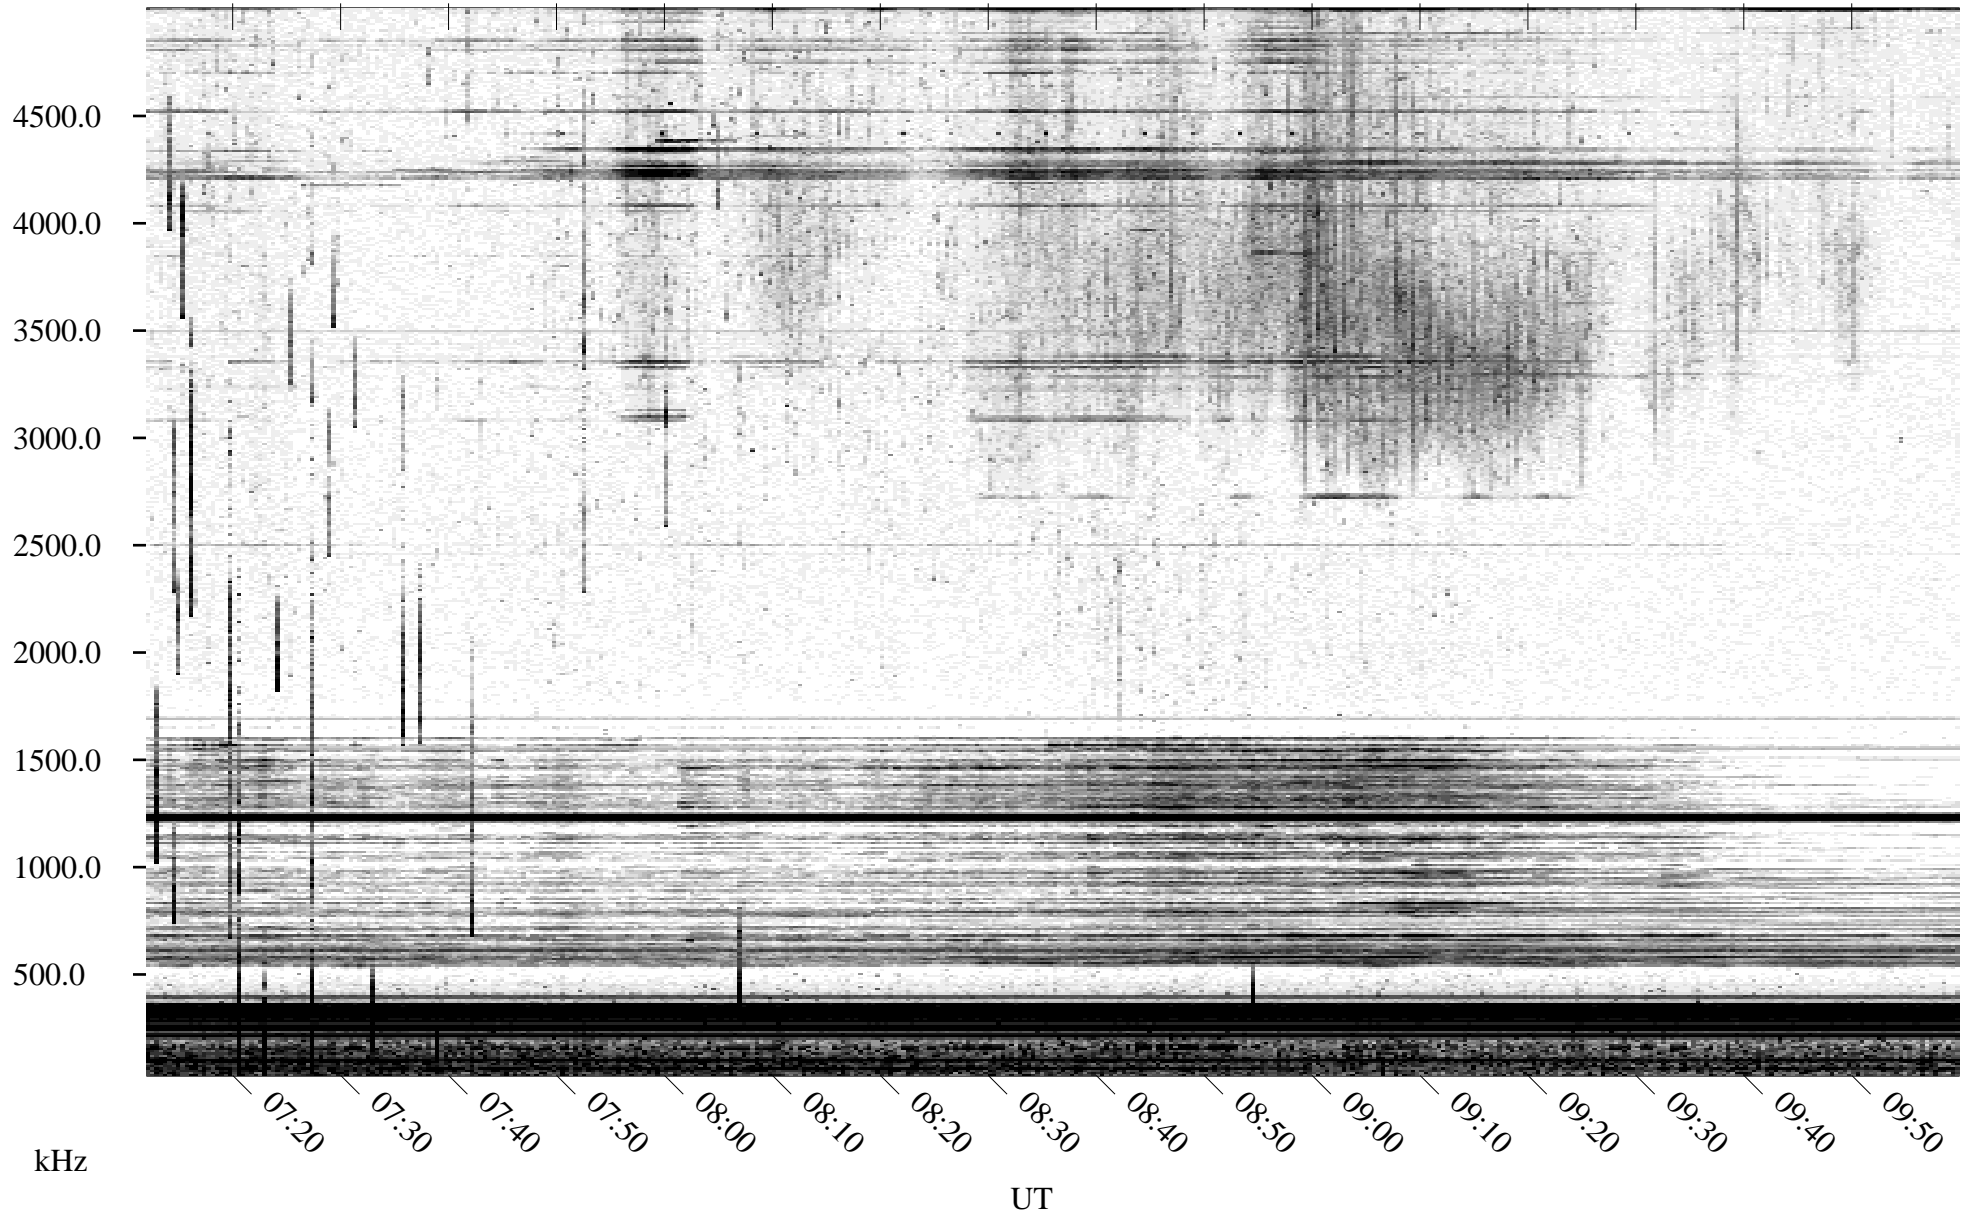

06/02/1995 Churchill, Manitoba

Linear Scale Black = 161 White = 15

ch95153l.r00m max_12

Page 1

06/02/1995 Churchill, Manitoba

Linear Scale Black = 161 White = 15

ch95153l.r00m max_12

Page 2

06/03/1995 Churchill, Manitoba

Linear Scale Black = 161 White = 15

ch95153l.r00m max_12

Page 3

06/03/1995 Churchill, Manitoba

Linear Scale Black = 161 White = 15

ch95153l.r00m max_12

Page 4

06/03/1995 Churchill, Manitoba

Linear Scale Black = 161 White = 15

ch95153l.r00m max_12

Page 5

06/03/1995 Churchill, Manitoba

Linear Scale Black = 161 White = 15

ch95153l.r00m max_12

Page 6

06/03/1995 Churchill, Manitoba

Linear Scale Black = 161 White = 15

ch95153l.r00m max_12

Page 7

06/03/1995 Churchill, Manitoba

Linear Scale Black = 161 White = 15

ch95153l.r00m max_12