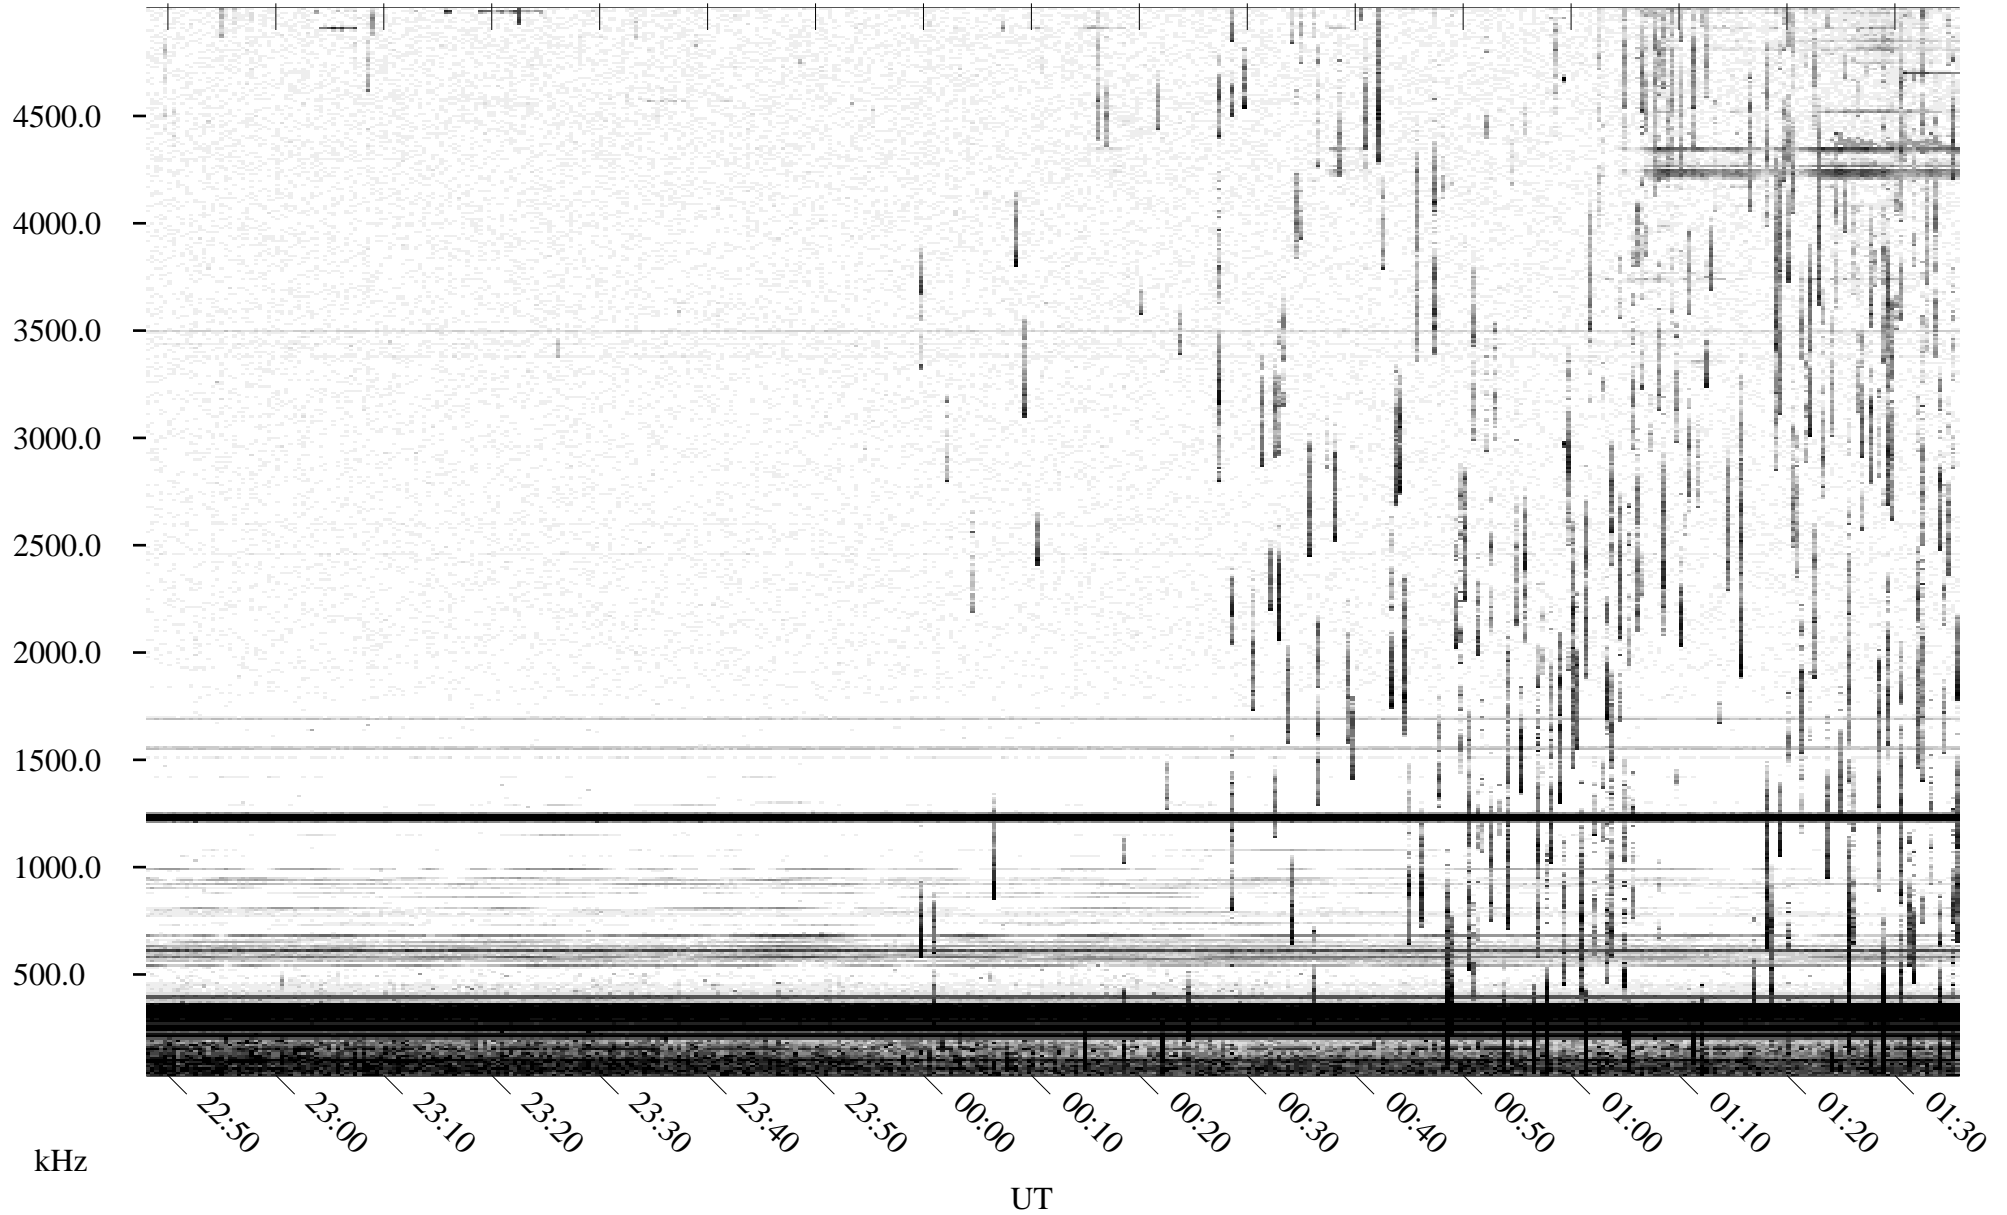

06/02/1995 Churchill, Manitoba

Linear Scale Black = 161 White = 15

ch95153l.r00m max_12

Page 1

06/02/1995 Churchill, Manitoba

Linear Scale Black = 161 White = 15

ch95153l.r00m max_12

Page 2

06/03/1995 Churchill, Manitoba

Linear Scale Black = 161 White = 15

ch95153l.r00m max_12

Page 3

06/03/1995 Churchill, Manitoba

Linear Scale Black = 161 White = 15

ch95153l.r00m max_12

Page 4

06/03/1995 Churchill, Manitoba

Linear Scale Black = 161 White = 15

ch95153l.r00m max_12

Page 5

06/03/1995 Churchill, Manitoba

Linear Scale Black = 161 White = 15

ch95153l.r00m max_12

Page 6

06/03/1995 Churchill, Manitoba

Linear Scale Black = 161 White = 15

ch95153l.r00m max_12

Page 7

06/03/1995 Churchill, Manitoba

Linear Scale Black = 161 White = 15

ch95153l.r00m max_12