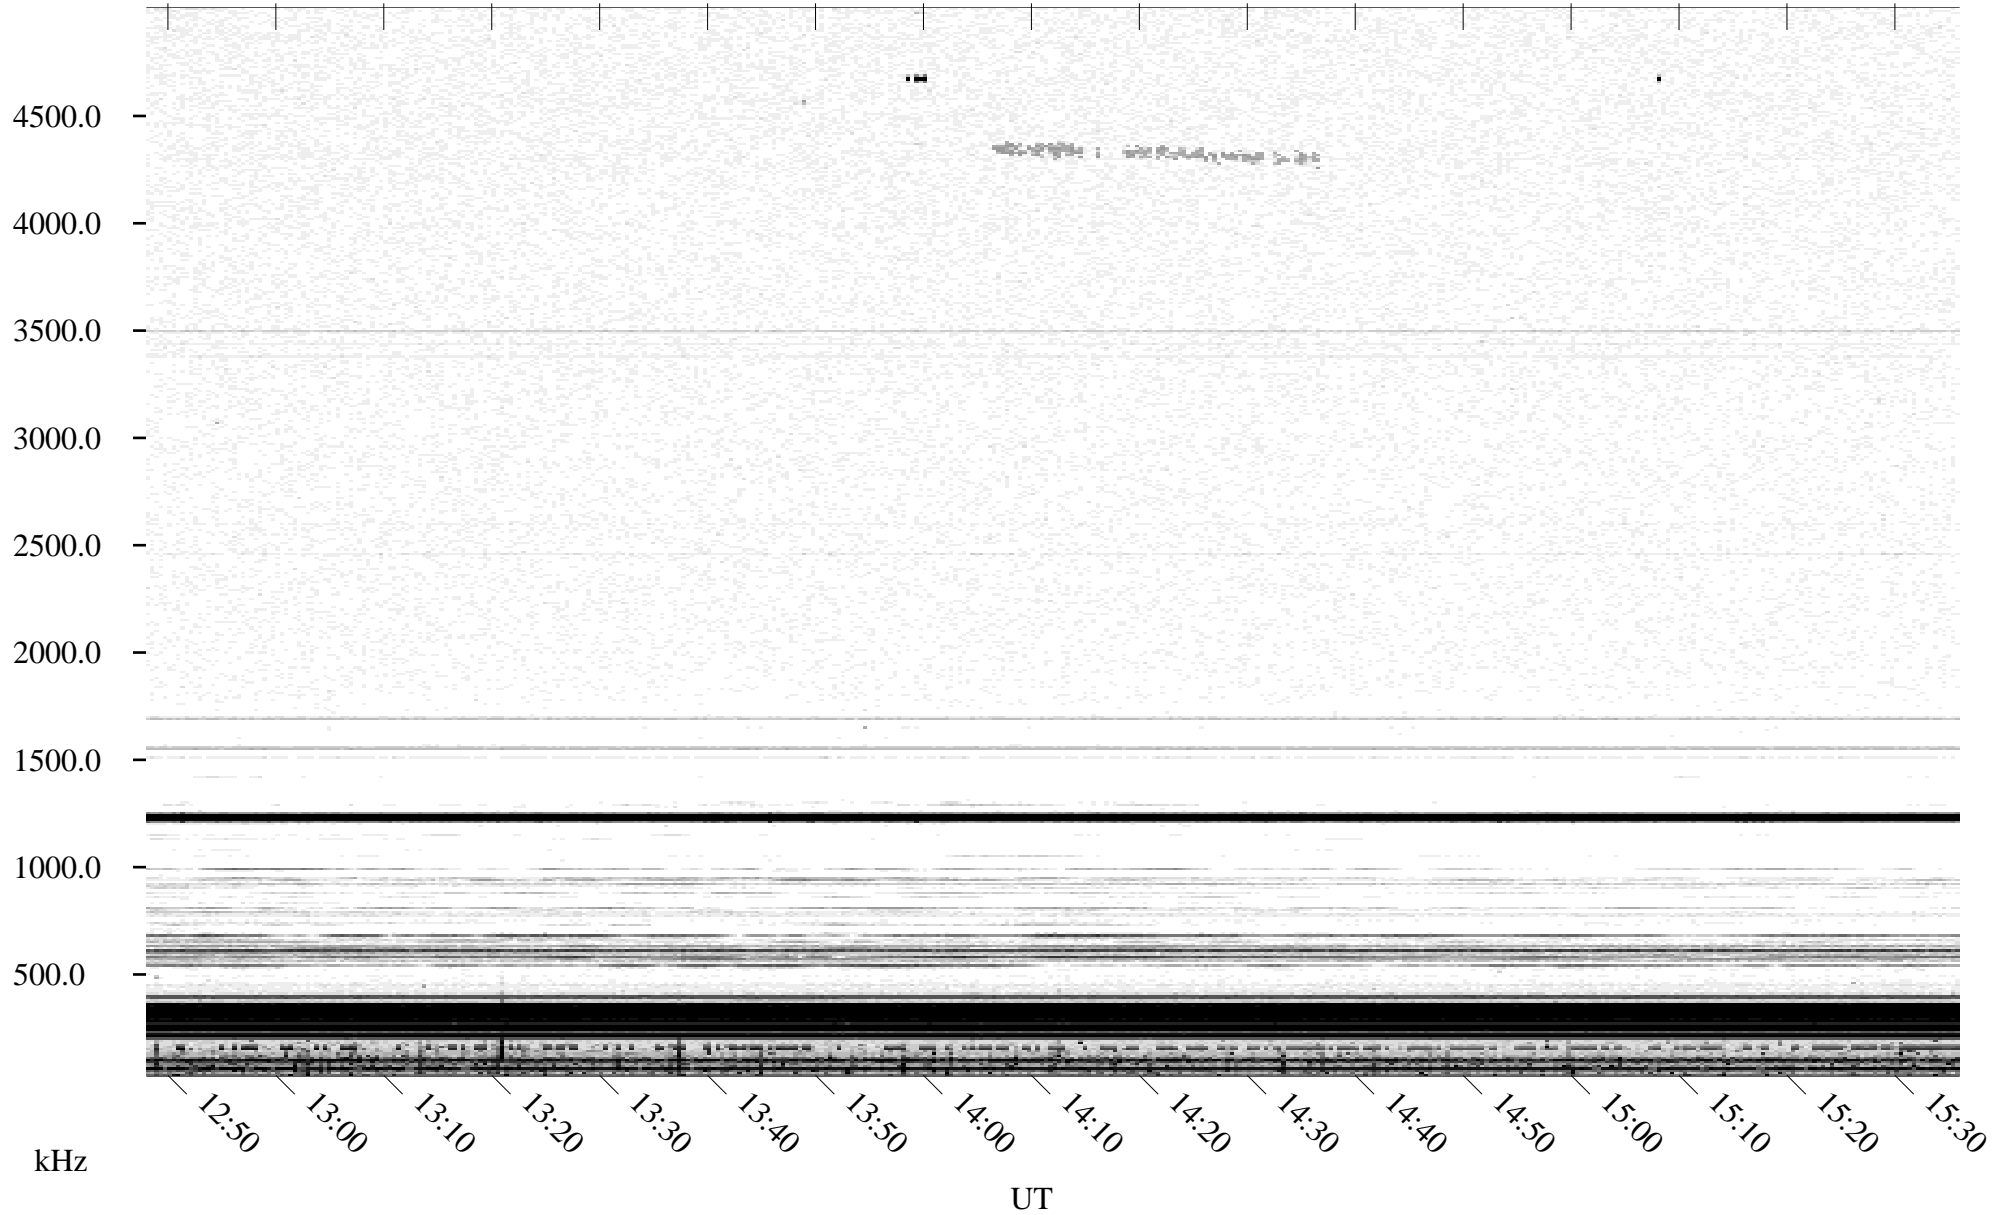

06/02/1995 Churchill, Manitoba

Linear Scale Black = 161 White = 15

ch95153l.r00m max_12

Page 1

06/02/1995 Churchill, Manitoba

Linear Scale Black = 161 White = 15

ch95153l.r00m max_12

Page 2

06/03/1995 Churchill, Manitoba

Linear Scale Black = 161 White = 15

ch95153l.r00m max_12

Page 3

06/03/1995 Churchill, Manitoba

Linear Scale Black = 161 White = 15

ch95153l.r00m max_12

Page 4

06/03/1995 Churchill, Manitoba

Linear Scale Black = 161 White = 15

ch95153l.r00m max_12

Page 5

06/03/1995 Churchill, Manitoba

Linear Scale Black = 161 White = 15

ch95153l.r00m max_12

Page 6

06/03/1995 Churchill, Manitoba

Linear Scale Black = 161 White = 15

ch95153l.r00m max_12

Page 7

06/03/1995 Churchill, Manitoba

Linear Scale Black = 161 White = 15

ch95153l.r00m max_12