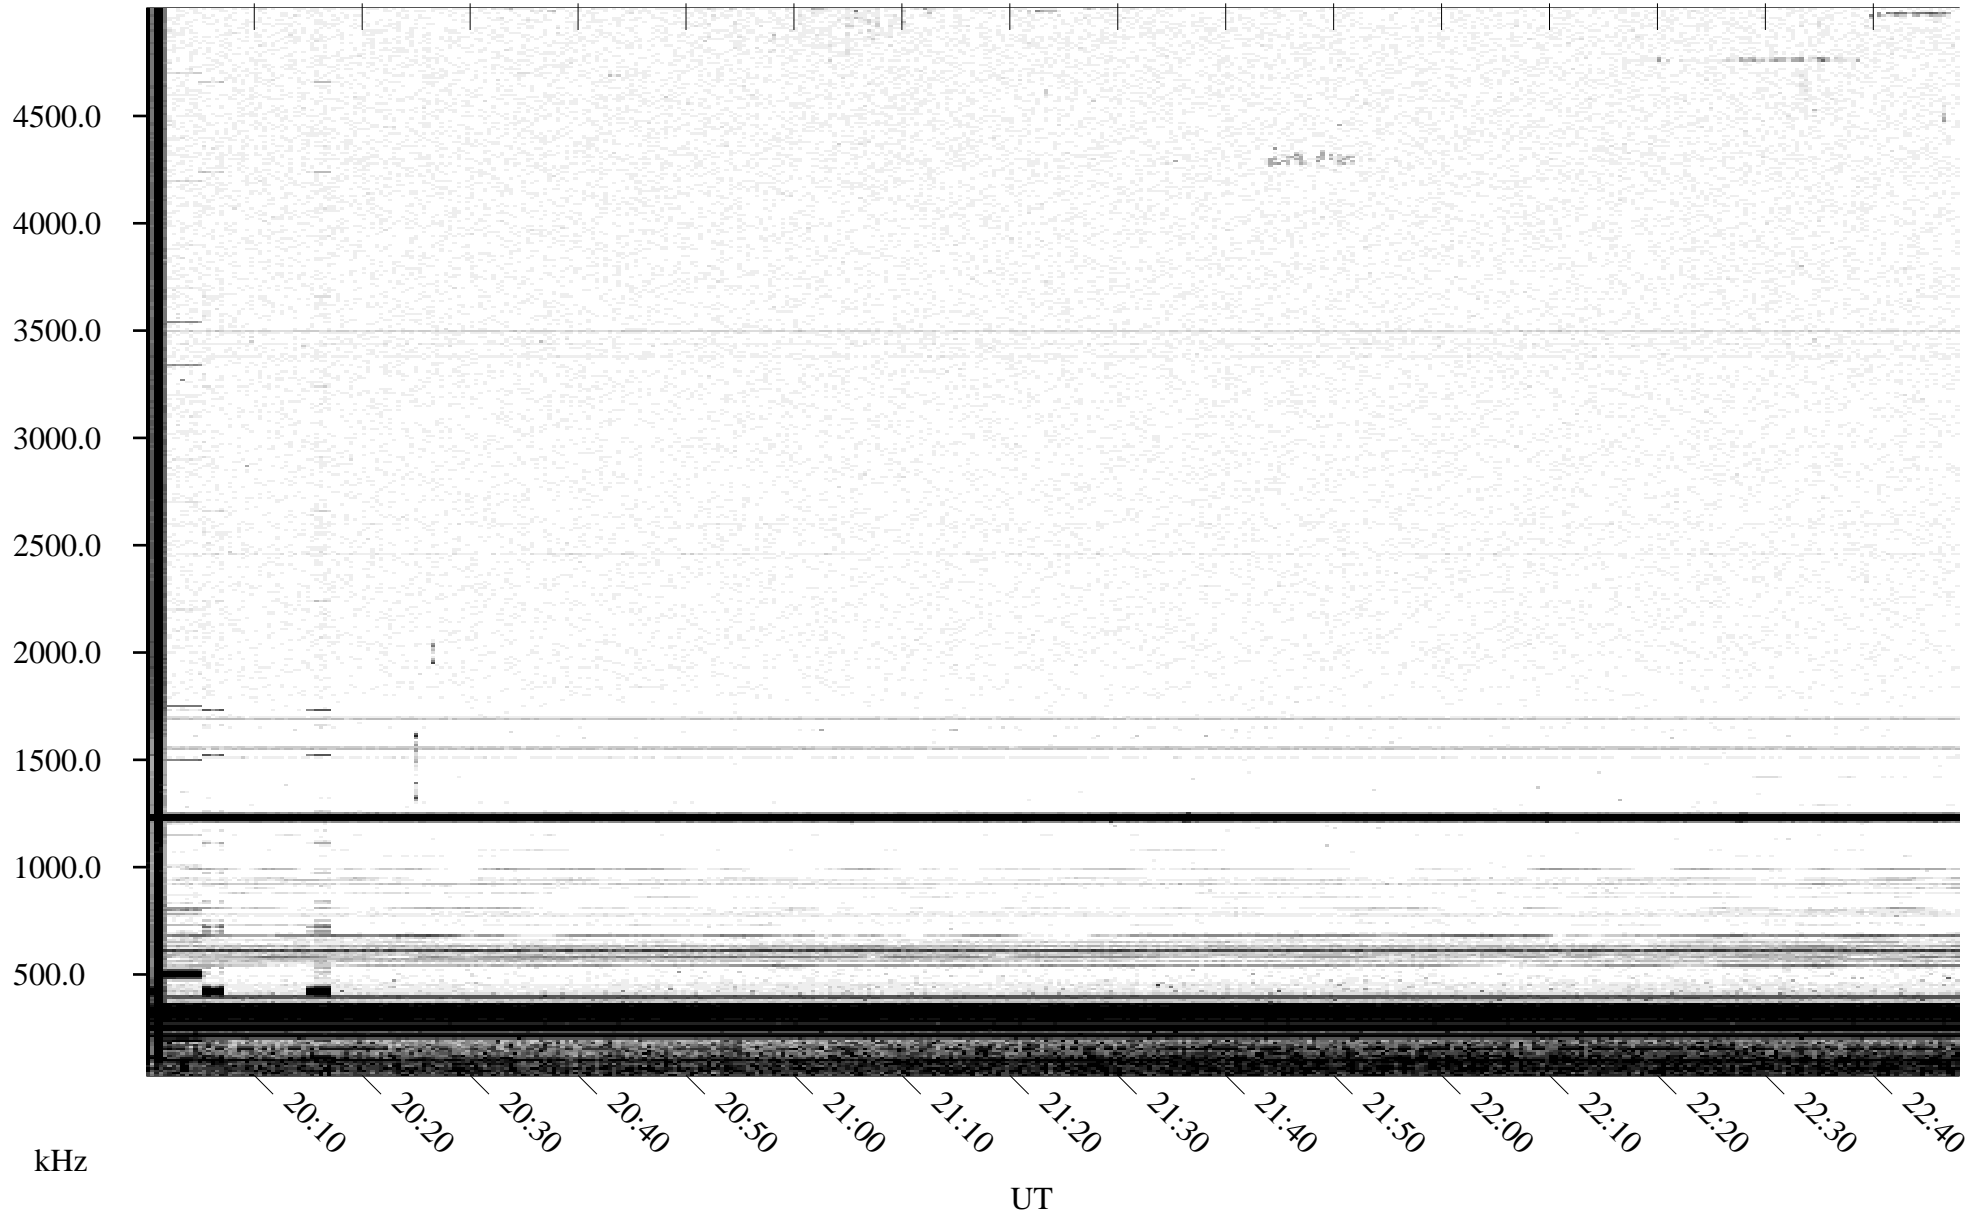

06/02/1995 Churchill, Manitoba

Linear Scale Black = 161 White = 15

ch95153l.r00m max_12

Page 1

06/02/1995 Churchill, Manitoba

Linear Scale Black = 161 White = 15

ch95153l.r00m max_12

Page 2

06/03/1995 Churchill, Manitoba

Linear Scale Black = 161 White = 15

ch95153l.r00m max_12

Page 3

06/03/1995 Churchill, Manitoba

Linear Scale Black = 161 White = 15

ch95153l.r00m max_12

Page 4

06/03/1995 Churchill, Manitoba

Linear Scale Black = 161 White = 15

ch95153l.r00m max_12

Page 5

06/03/1995 Churchill, Manitoba

Linear Scale Black = 161 White = 15

ch95153l.r00m max_12

Page 6

06/03/1995 Churchill, Manitoba

Linear Scale Black = 161 White = 15

ch95153l.r00m max_12

Page 7

06/03/1995 Churchill, Manitoba

Linear Scale Black = 161 White = 15

ch95153l.r00m max_12