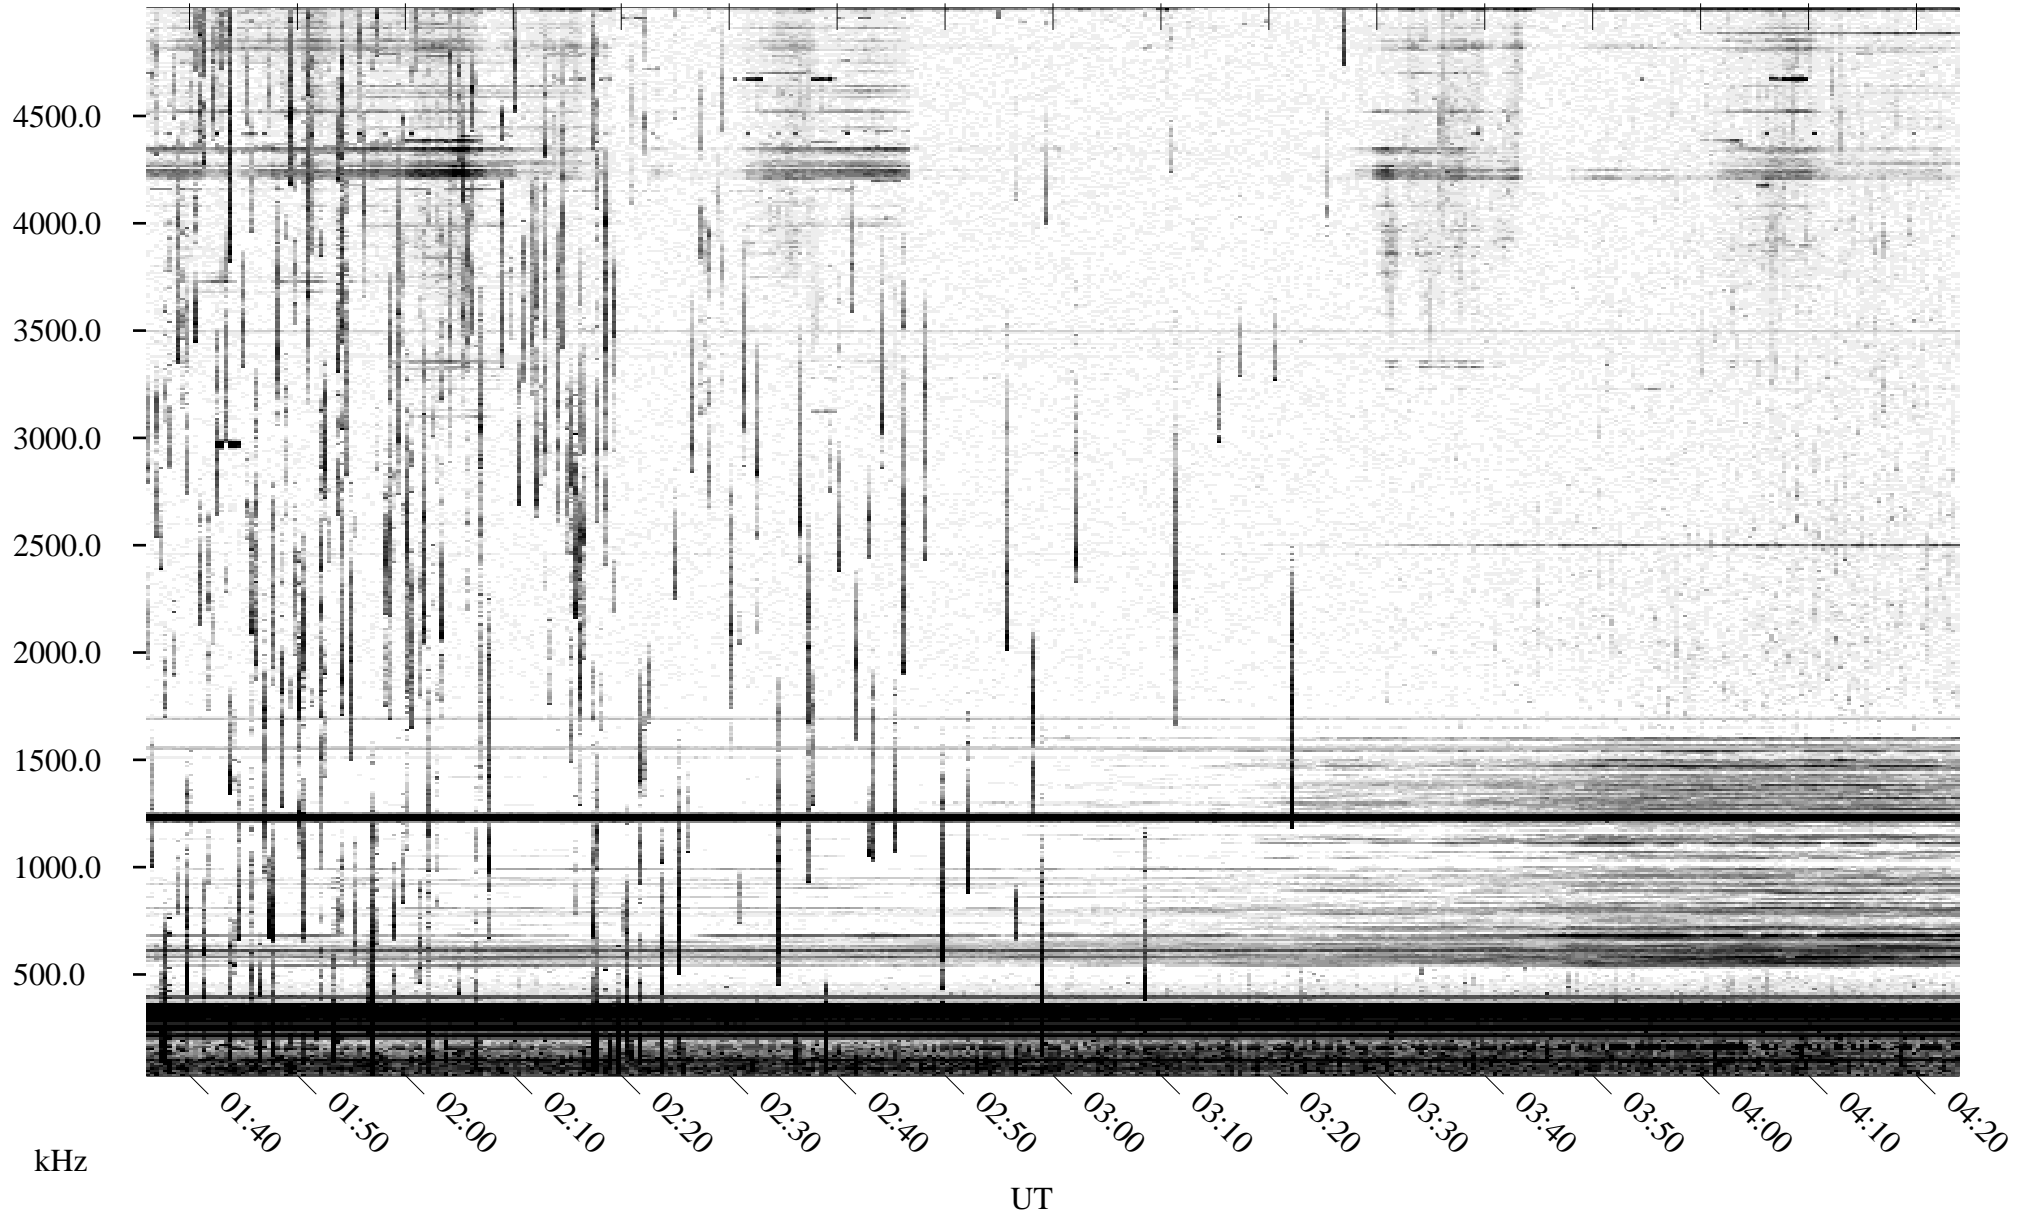

06/02/1995 Churchill, Manitoba

Linear Scale Black = 161 White = 15

ch95153l.r00m max_12

Page 1

06/02/1995 Churchill, Manitoba

Linear Scale Black = 161 White = 15

ch95153l.r00m max_12

Page 2

06/03/1995 Churchill, Manitoba

Linear Scale Black = 161 White = 15

ch95153l.r00m max_12

Page 3

06/03/1995 Churchill, Manitoba

Linear Scale Black = 161 White = 15

ch95153l.r00m max_12

Page 4

06/03/1995 Churchill, Manitoba

Linear Scale Black = 161 White = 15

ch95153l.r00m max_12

Page 5

06/03/1995 Churchill, Manitoba

Linear Scale Black = 161 White = 15

ch95153l.r00m max_12

Page 6

06/03/1995 Churchill, Manitoba

Linear Scale Black = 161 White = 15

ch95153l.r00m max_12

Page 7

06/03/1995 Churchill, Manitoba

Linear Scale Black = 161 White = 15

ch95153l.r00m max_12