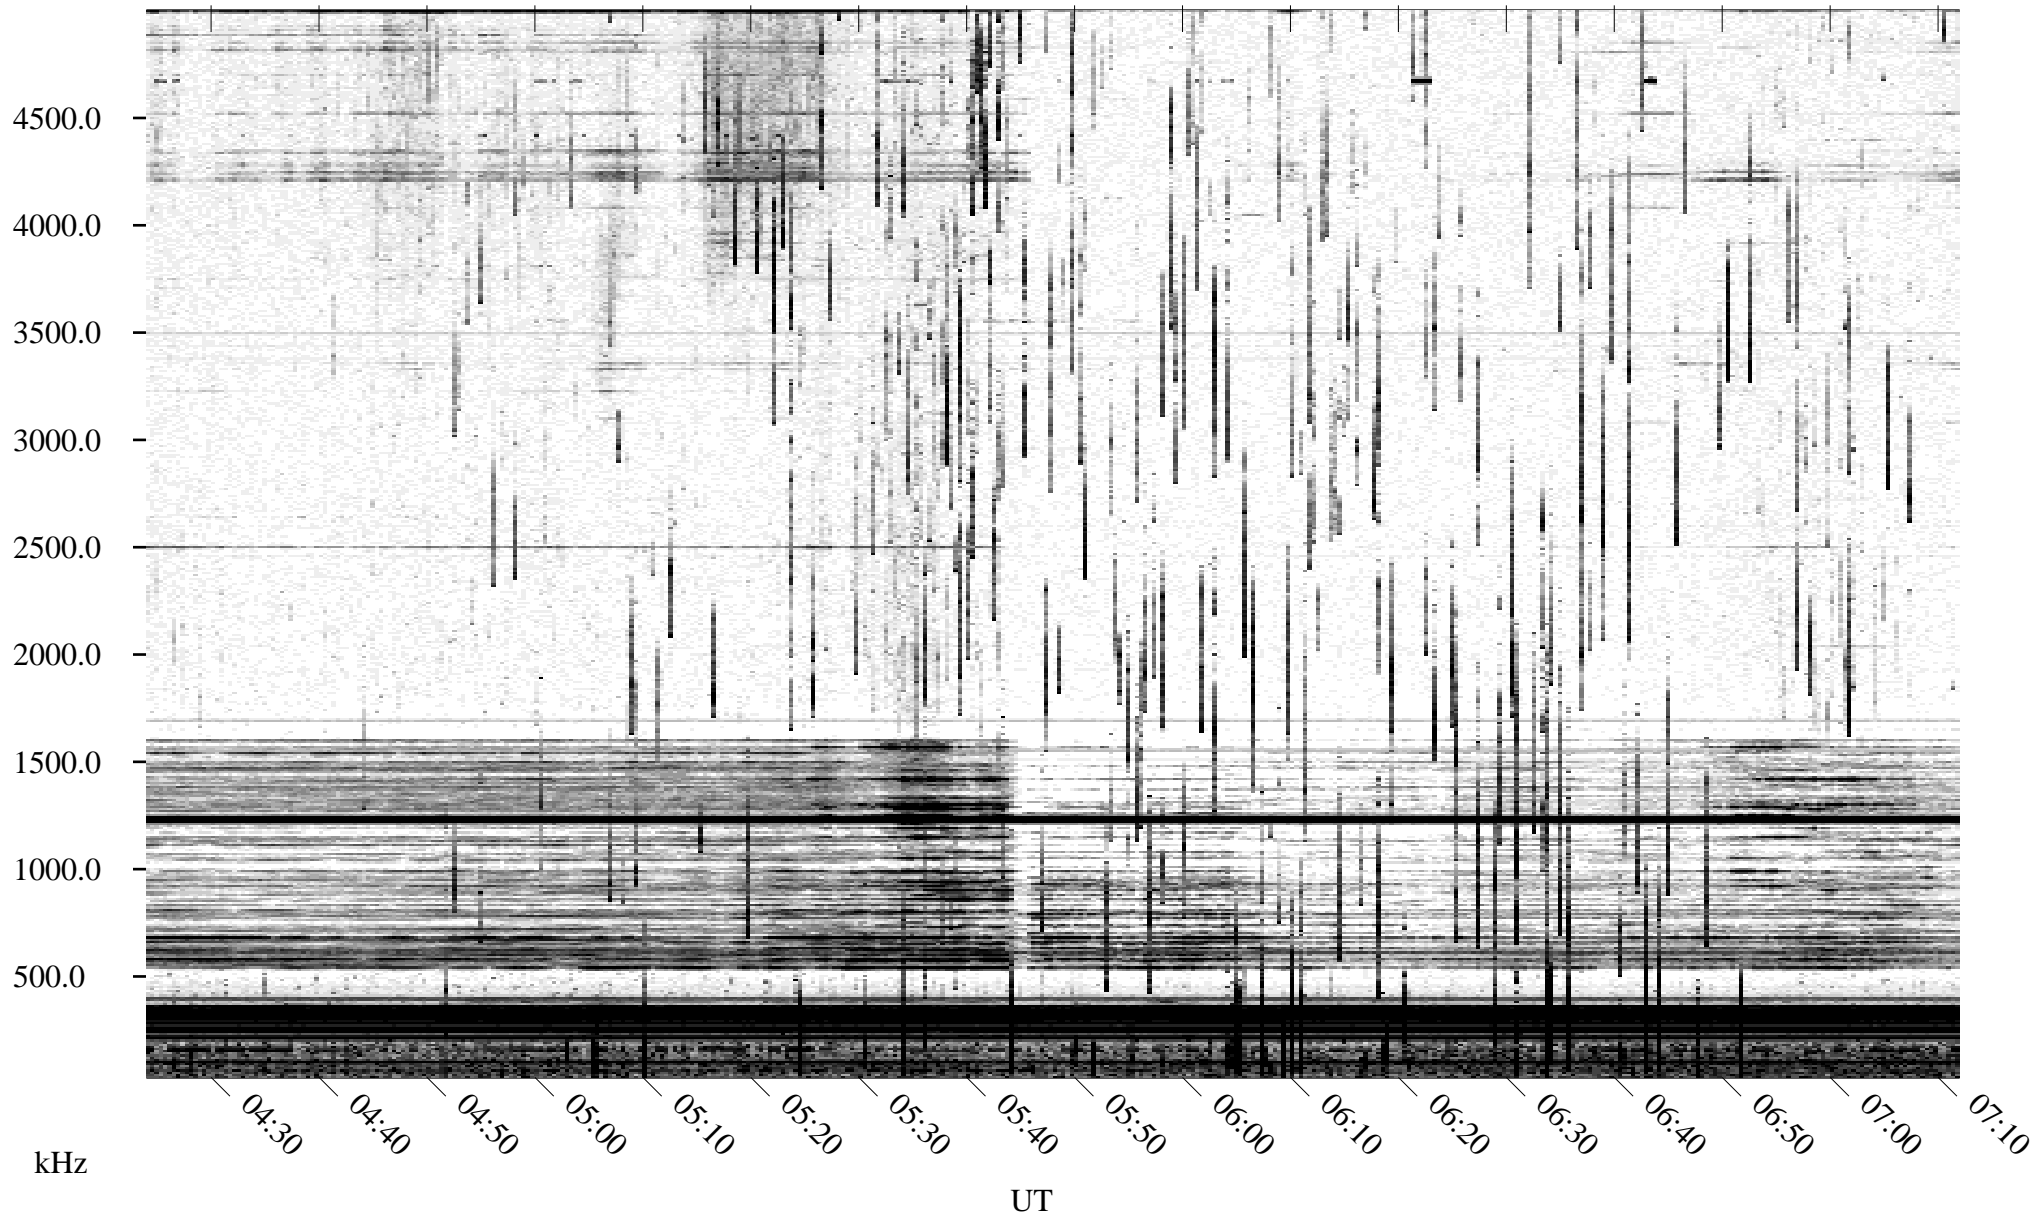

06/02/1995 Churchill, Manitoba

Linear Scale Black = 161 White = 15

ch95153l.r00m max_12

Page 1

06/02/1995 Churchill, Manitoba

Linear Scale Black = 161 White = 15

ch95153l.r00m max_12

Page 2

06/03/1995 Churchill, Manitoba

Linear Scale Black = 161 White = 15

ch95153l.r00m max_12

Page 3

06/03/1995 Churchill, Manitoba

Linear Scale Black = 161 White = 15

ch95153l.r00m max_12

Page 4

06/03/1995 Churchill, Manitoba

Linear Scale Black = 161 White = 15

ch95153l.r00m max_12

Page 5

06/03/1995 Churchill, Manitoba

Linear Scale Black = 161 White = 15

ch95153l.r00m max_12

Page 6

06/03/1995 Churchill, Manitoba

Linear Scale Black = 161 White = 15

ch95153l.r00m max_12

Page 7

06/03/1995 Churchill, Manitoba

Linear Scale Black = 161 White = 15

ch95153l.r00m max_12