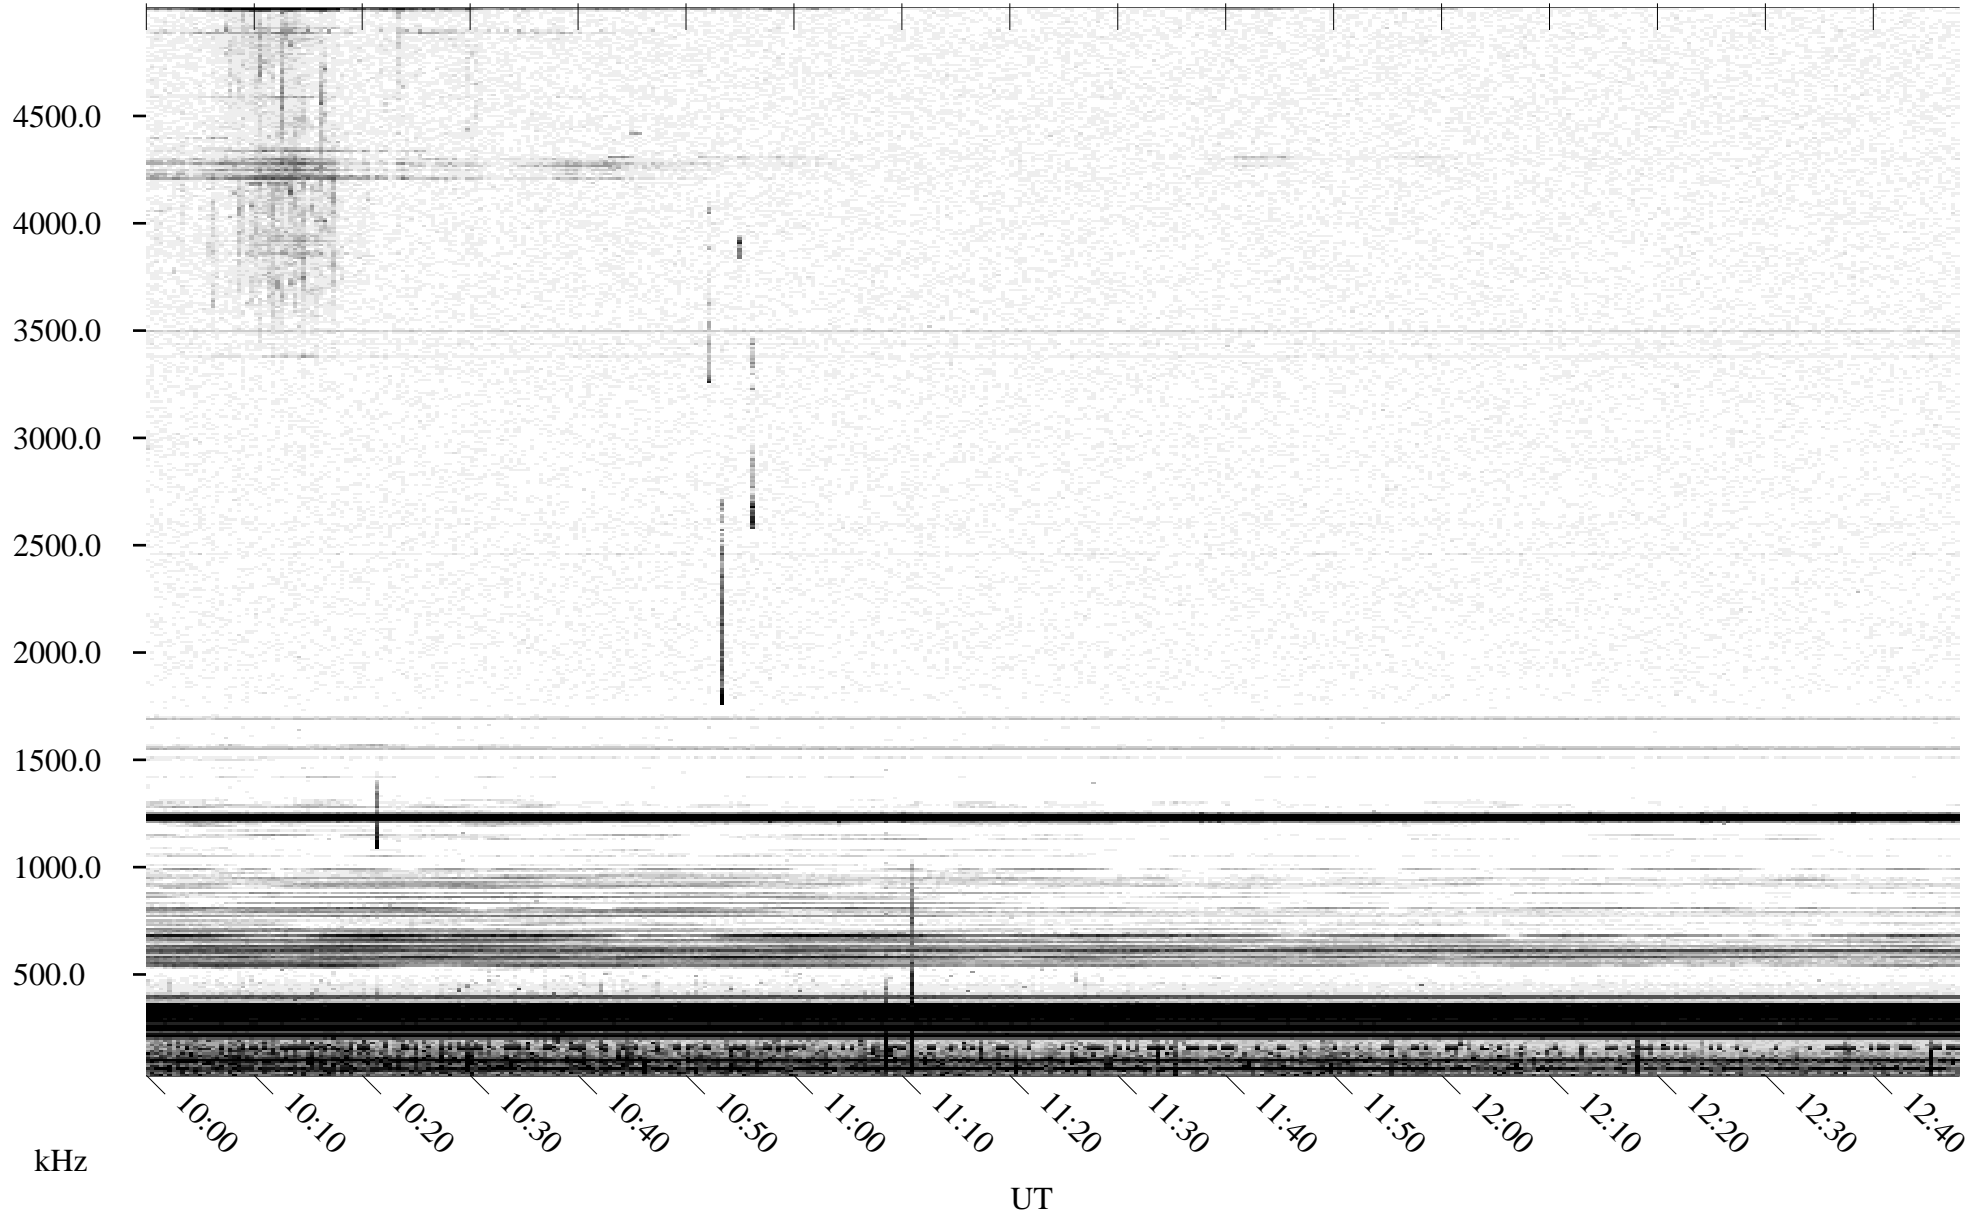

06/02/1995 Churchill, Manitoba

Linear Scale Black = 161 White = 15

ch95153l.r00m max_12

Page 1

06/02/1995 Churchill, Manitoba

Linear Scale Black = 161 White = 15

ch95153l.r00m max_12

Page 2

06/03/1995 Churchill, Manitoba

Linear Scale Black = 161 White = 15

ch95153l.r00m max_12

Page 3

06/03/1995 Churchill, Manitoba

Linear Scale Black = 161 White = 15

ch95153l.r00m max_12

Page 4

06/03/1995 Churchill, Manitoba

Linear Scale Black = 161 White = 15

ch95153l.r00m max_12

Page 5

06/03/1995 Churchill, Manitoba

Linear Scale Black = 161 White = 15

ch95153l.r00m max_12

Page 6

06/03/1995 Churchill, Manitoba

Linear Scale Black = 161 White = 15

ch95153l.r00m max_12

Page 7

06/03/1995 Churchill, Manitoba

Linear Scale Black = 161 White = 15

ch95153l.r00m max_12