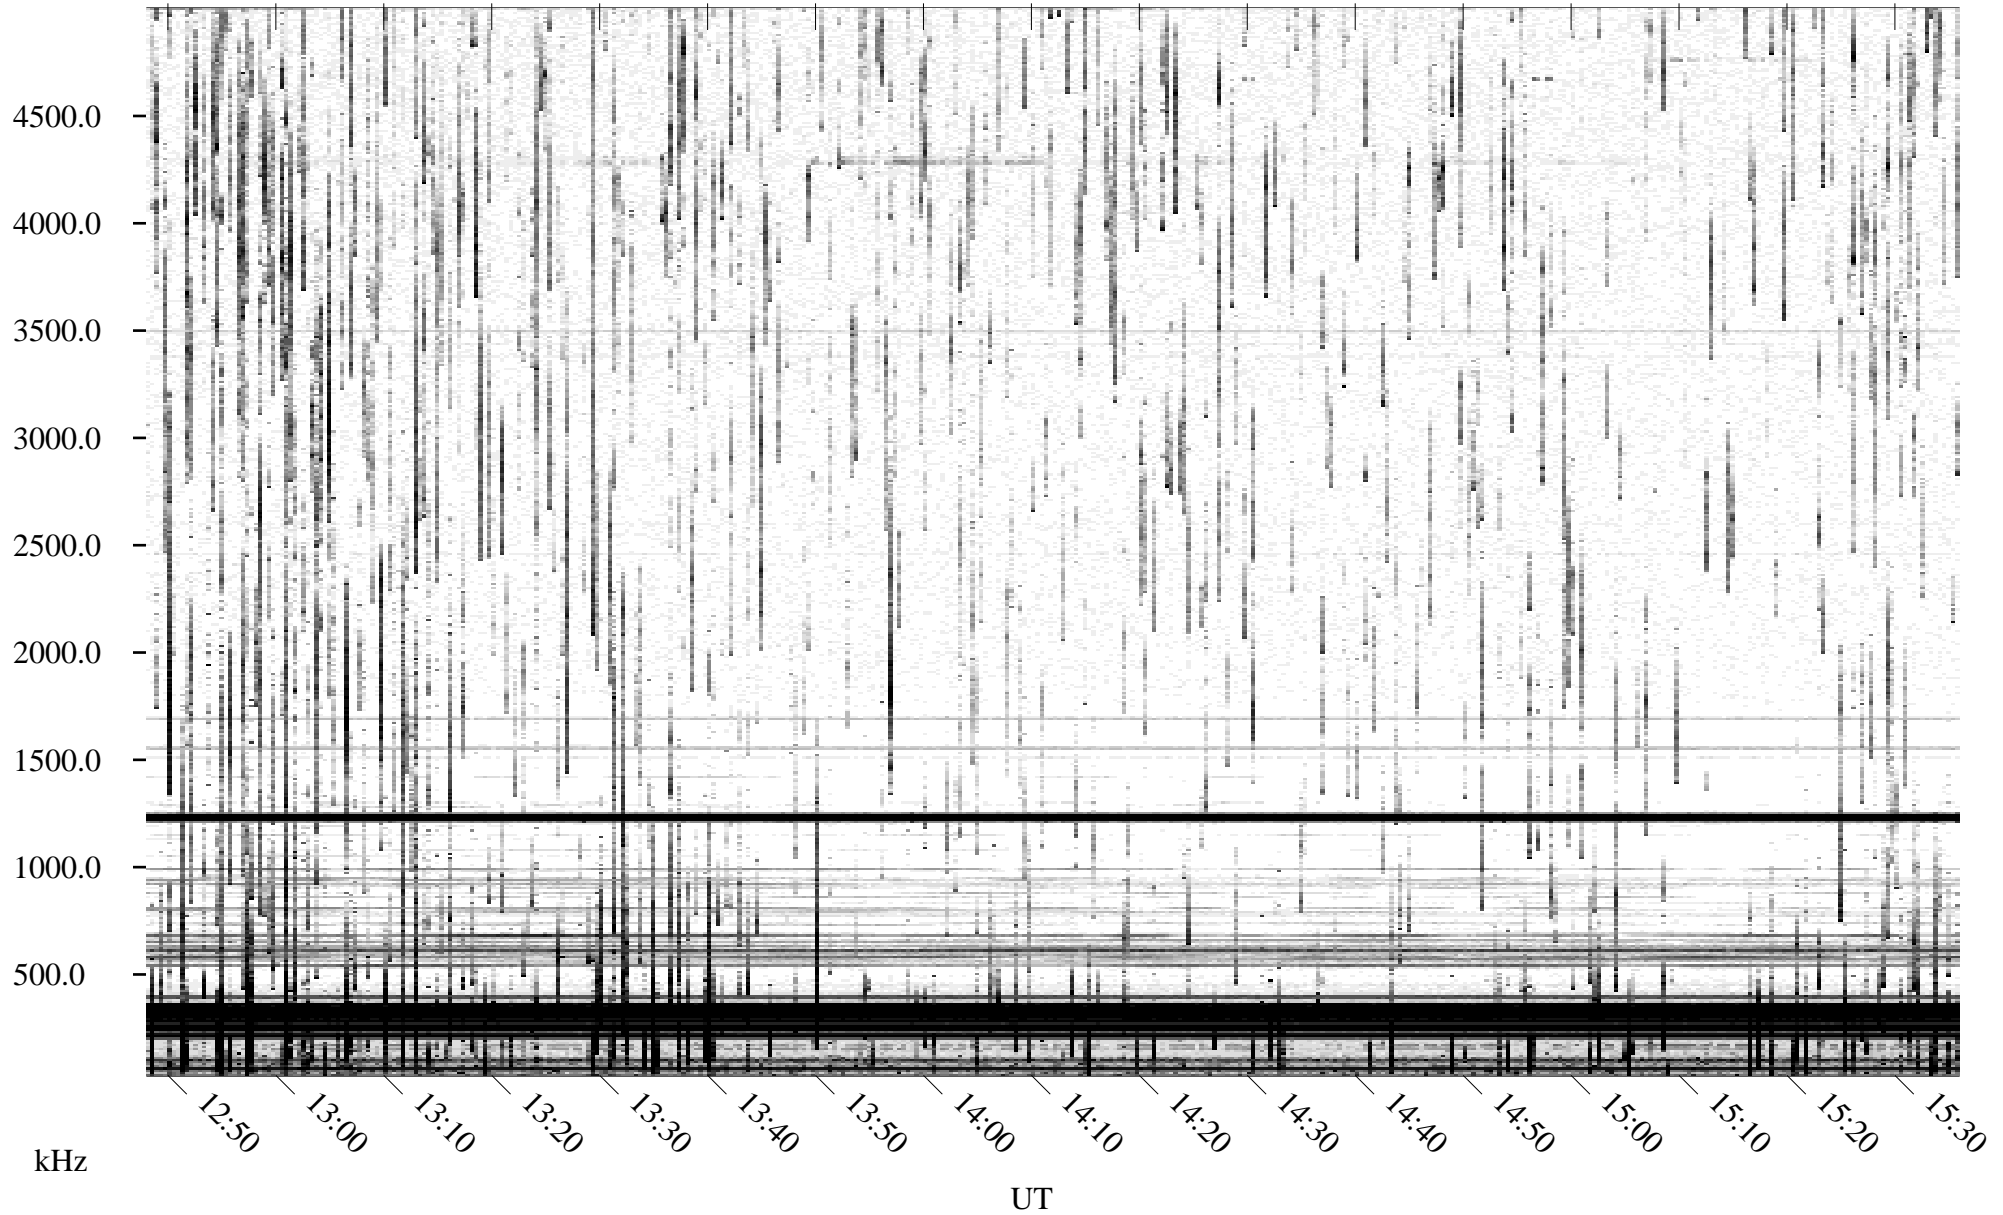

06/03/1995 Churchill, Manitoba

Linear Scale Black = 161 White = 15

ch95154l.r00m max_12

Page 1

06/03/1995 Churchill, Manitoba

Linear Scale Black = 161 White = 15

ch95154l.r00m max_12

Page 2

06/04/1995 Churchill, Manitoba

Linear Scale Black = 161 White = 15

ch95154l.r00m max_12

Page 3

06/04/1995 Churchill, Manitoba

Linear Scale Black = 161 White = 15

ch95154l.r00m max_12

Page 4

06/04/1995 Churchill, Manitoba

Linear Scale Black = 161 White = 15

ch95154l.r00m max_12

Page 5

06/04/1995 Churchill, Manitoba

Linear Scale Black = 161 White = 15

ch95154l.r00m max_12

Page 6

06/04/1995 Churchill, Manitoba

Linear Scale Black = 161 White = 15

ch95154l.r00m max_12

Page 7

06/04/1995 Churchill, Manitoba

Linear Scale Black = 161 White = 15

ch95154l.r00m max_12

Page 8