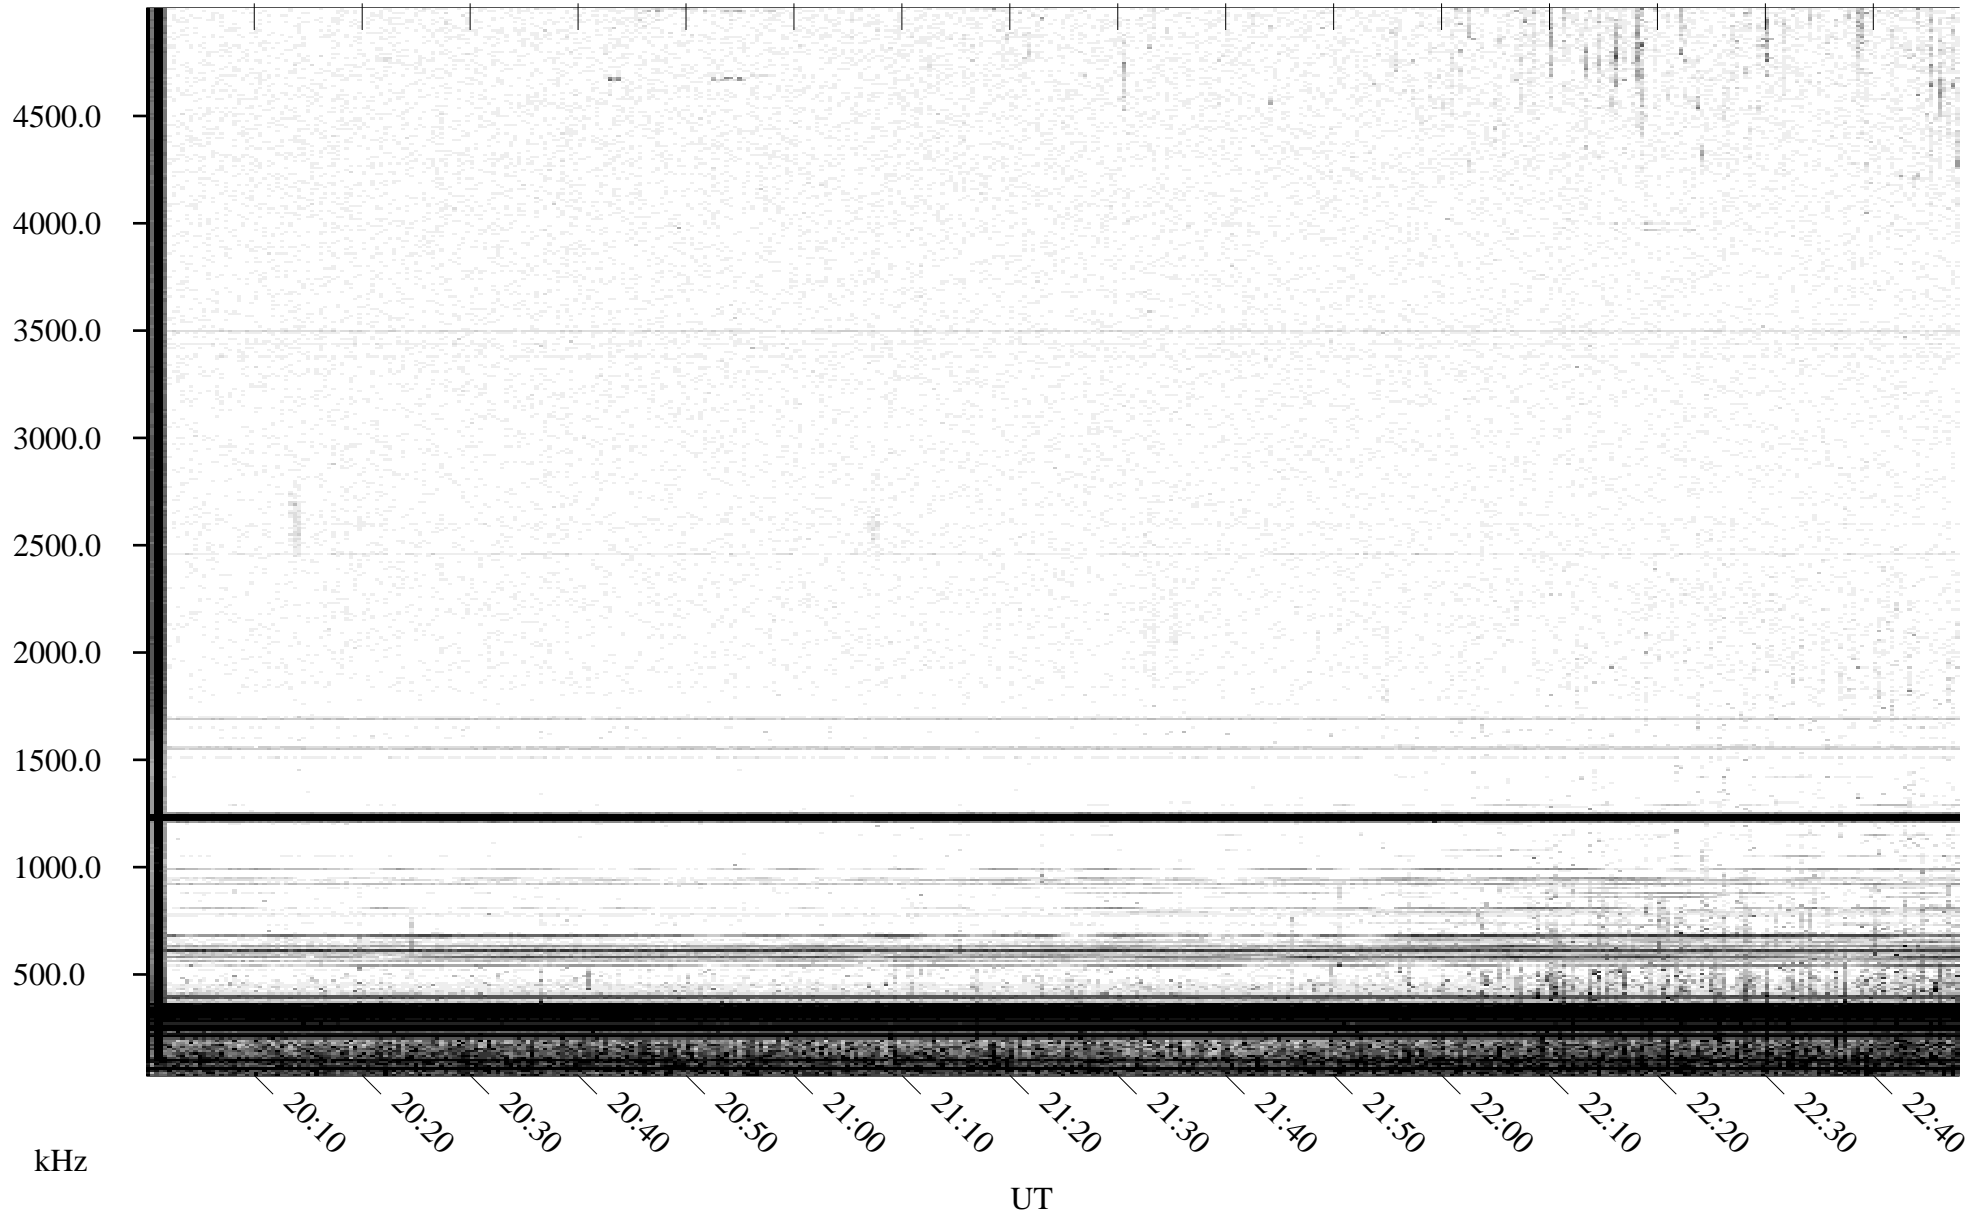

06/03/1995 Churchill, Manitoba

Linear Scale Black = 161 White = 15

ch95154l.r00m max_12

Page 1

06/03/1995 Churchill, Manitoba

Linear Scale Black = 161 White = 15

ch95154l.r00m max_12

Page 2

06/04/1995 Churchill, Manitoba

Linear Scale Black = 161 White = 15

ch95154l.r00m max_12

Page 3

06/04/1995 Churchill, Manitoba

Linear Scale Black = 161 White = 15

ch95154l.r00m max_12

Page 4

06/04/1995 Churchill, Manitoba

Linear Scale Black = 161 White = 15

ch95154l.r00m max_12

Page 5

06/04/1995 Churchill, Manitoba

Linear Scale Black = 161 White = 15

ch95154l.r00m max_12

Page 6

06/04/1995 Churchill, Manitoba

Linear Scale Black = 161 White = 15

ch95154l.r00m max_12

Page 7

06/04/1995 Churchill, Manitoba

Linear Scale Black = 161 White = 15

ch95154l.r00m max_12

Page 8