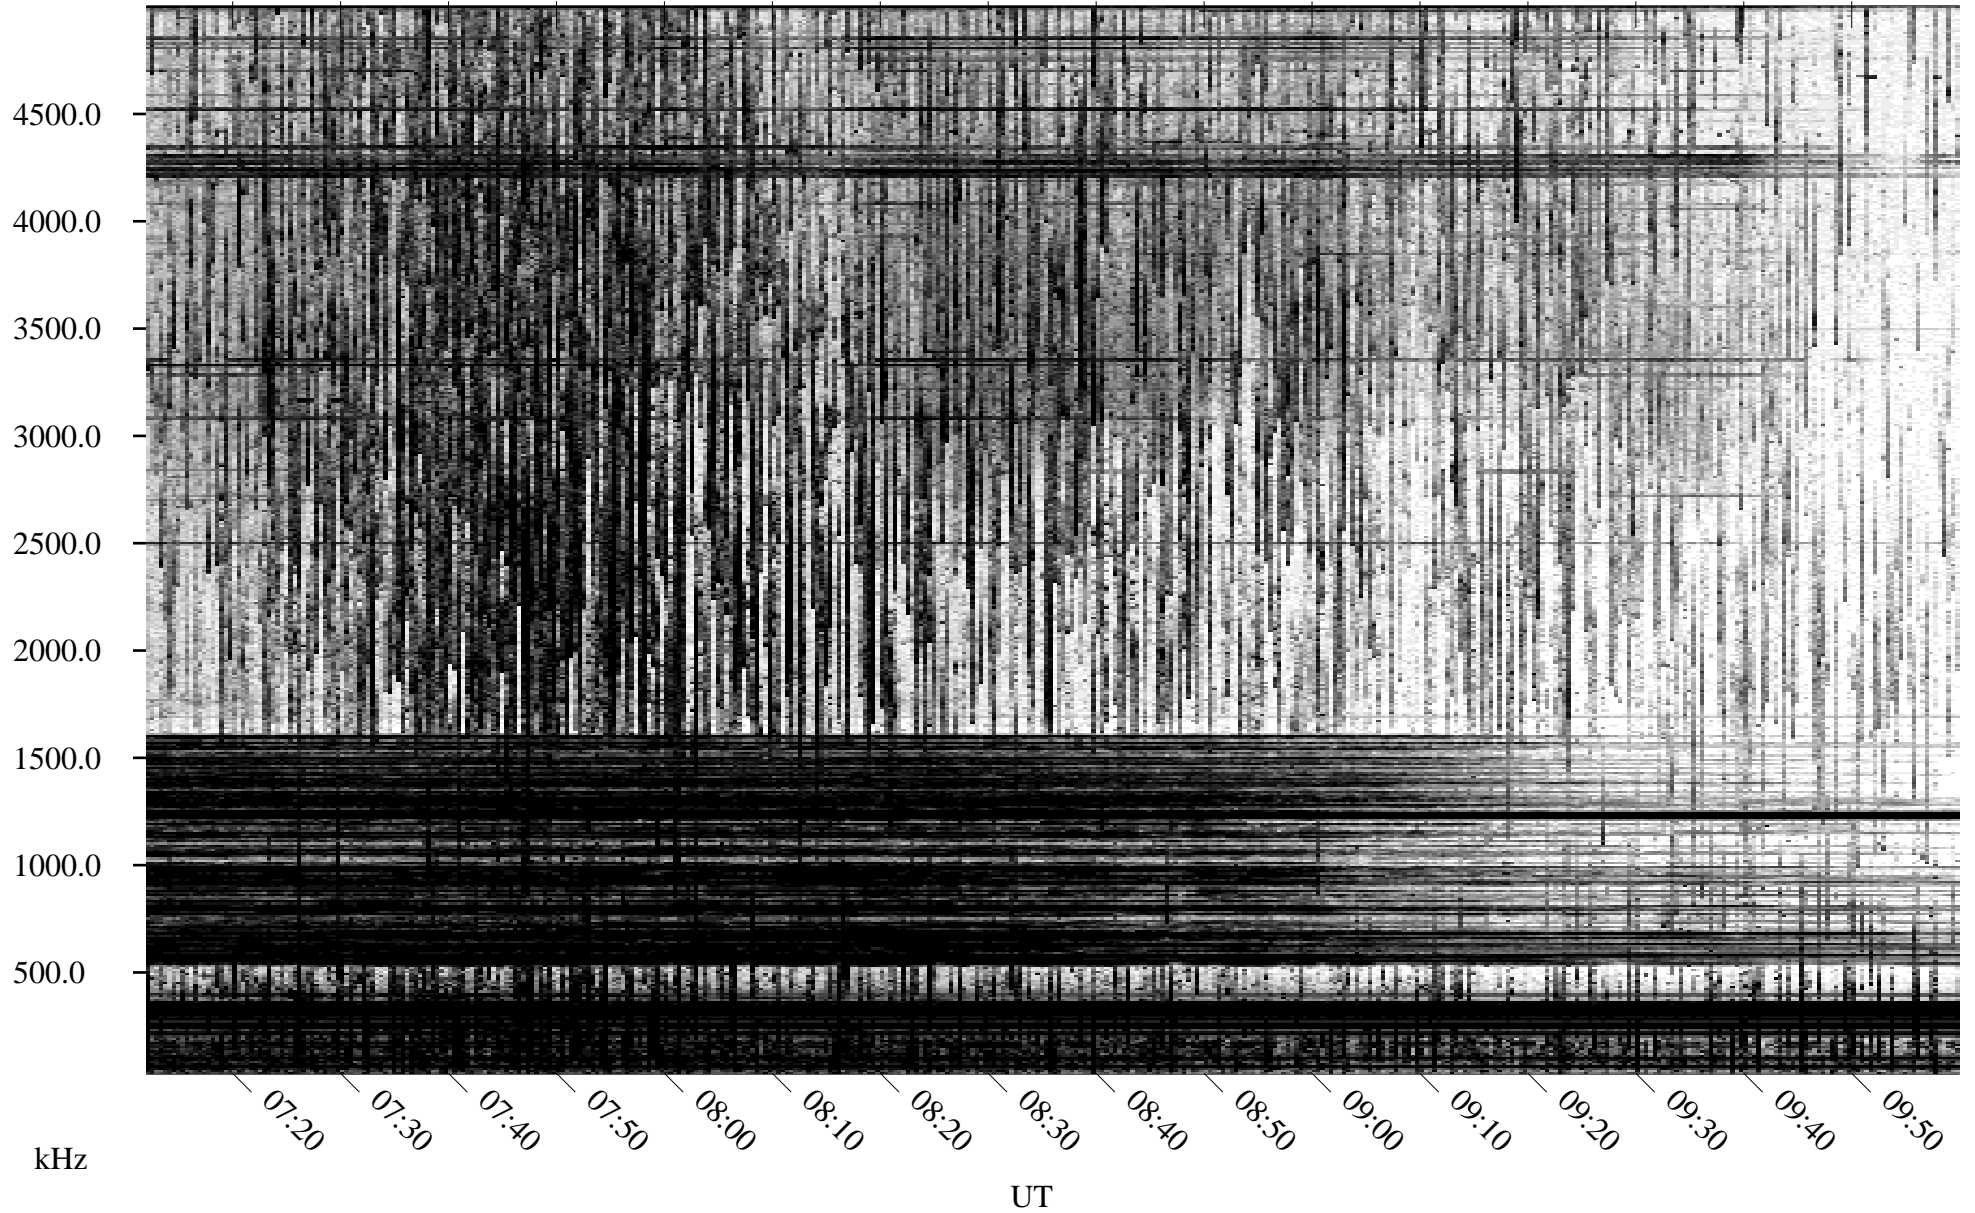

06/03/1995 Churchill, Manitoba

Linear Scale Black = 161 White = 15

ch95154l.r00m max_12

Page 1

06/03/1995 Churchill, Manitoba

Linear Scale Black = 161 White = 15

ch95154l.r00m max_12

Page 2

06/04/1995 Churchill, Manitoba

Linear Scale Black = 161 White = 15

ch95154l.r00m max_12

Page 3

06/04/1995 Churchill, Manitoba

Linear Scale Black = 161 White = 15

ch95154l.r00m max_12

Page 4

06/04/1995 Churchill, Manitoba

Linear Scale Black = 161 White = 15

ch95154l.r00m max_12

Page 5

06/04/1995 Churchill, Manitoba

Linear Scale Black = 161 White = 15

ch95154l.r00m max_12

Page 6

06/04/1995 Churchill, Manitoba

Linear Scale Black = 161 White = 15

ch95154l.r00m max_12

Page 7

06/04/1995 Churchill, Manitoba

Linear Scale Black = 161 White = 15

ch95154l.r00m max_12

Page 8