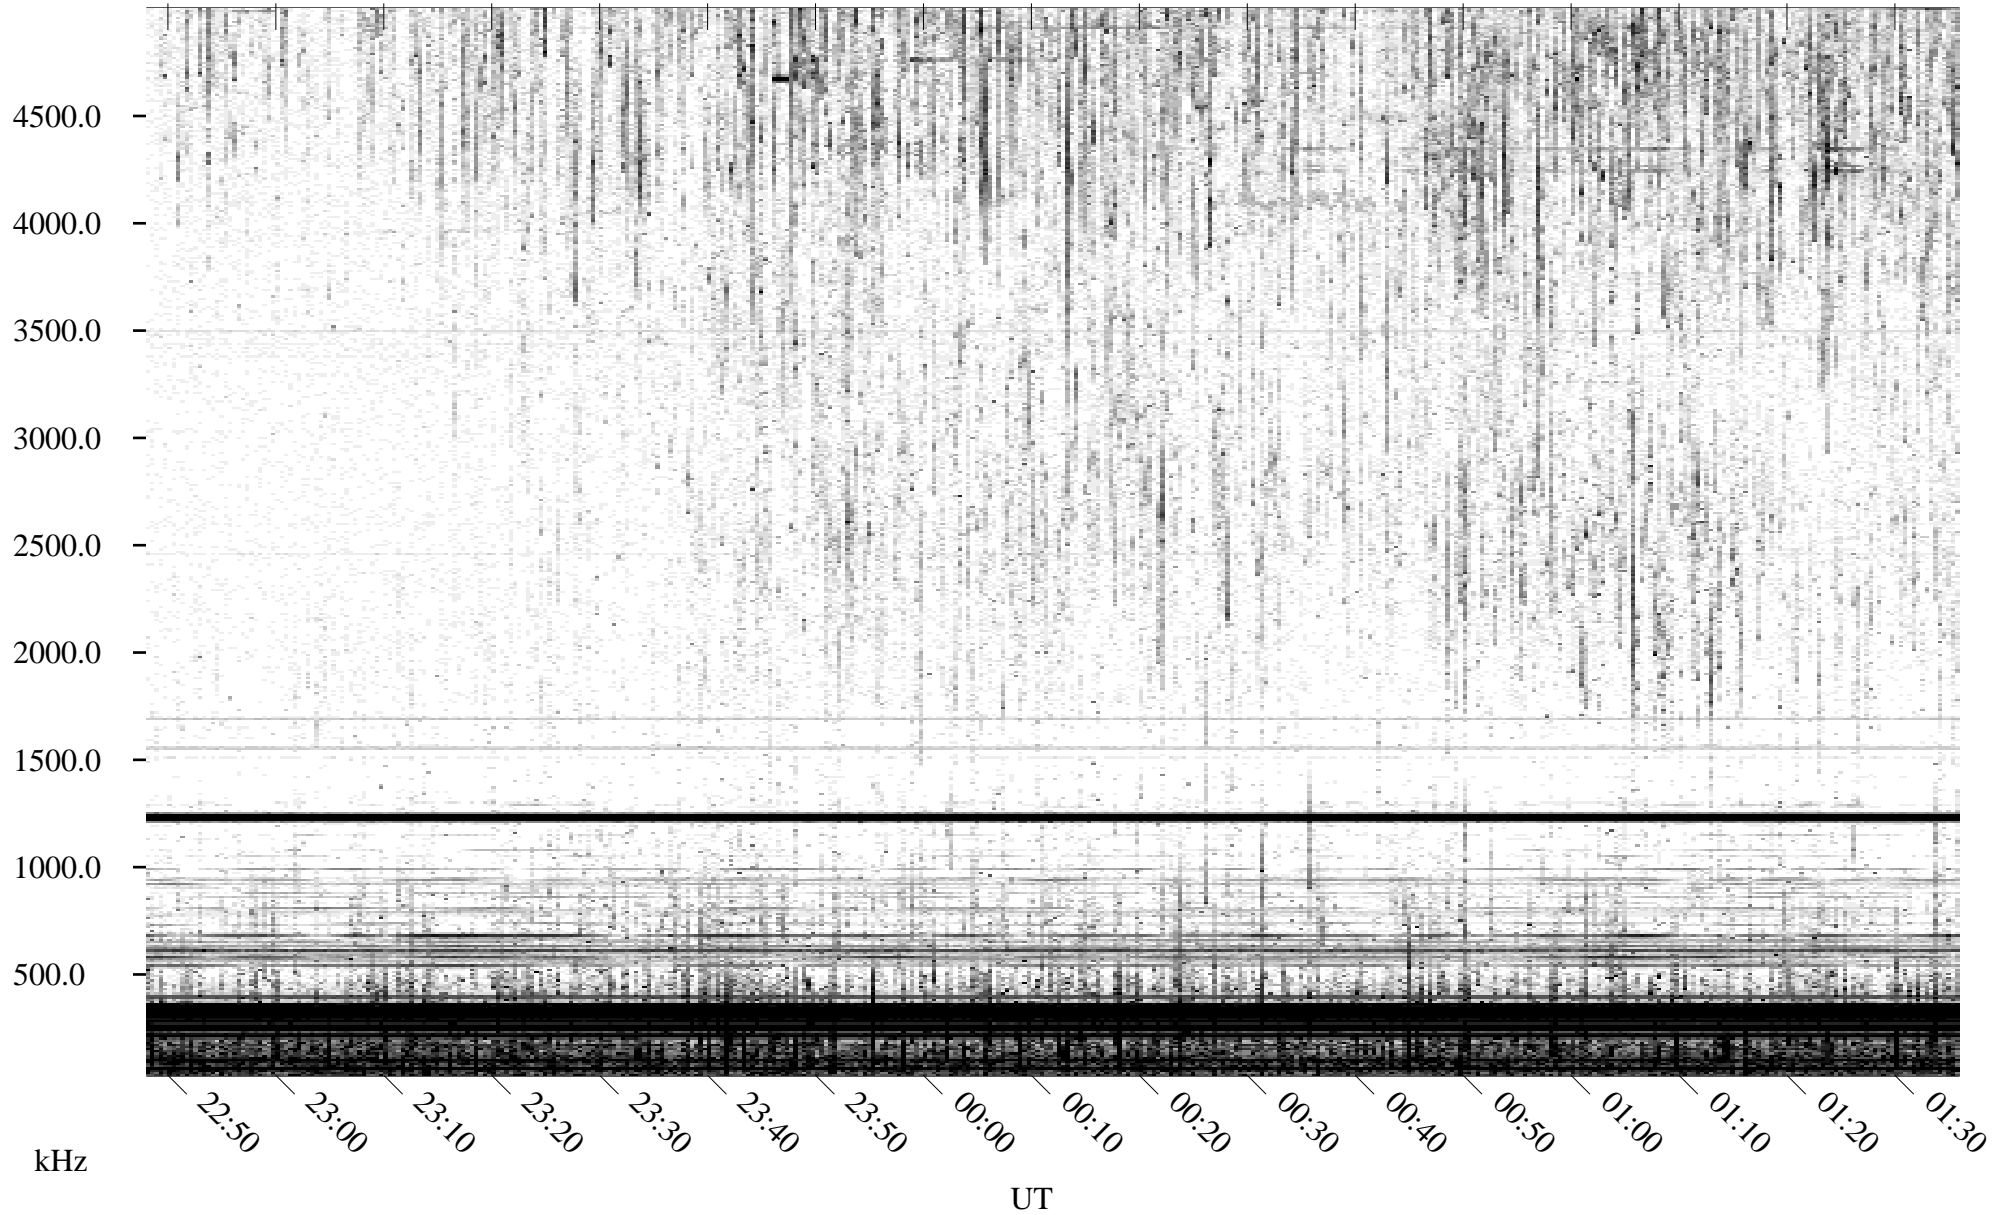

06/03/1995 Churchill, Manitoba

Linear Scale Black = 161 White = 15

ch95154l.r00m max_12

Page 1

06/03/1995 Churchill, Manitoba

Linear Scale Black = 161 White = 15

ch95154l.r00m max_12

Page 2

06/04/1995 Churchill, Manitoba

Linear Scale Black = 161 White = 15

ch95154l.r00m max_12

Page 3

06/04/1995 Churchill, Manitoba

Linear Scale Black = 161 White = 15

ch95154l.r00m max_12

Page 4

06/04/1995 Churchill, Manitoba

Linear Scale Black = 161 White = 15

ch95154l.r00m max_12

Page 5

06/04/1995 Churchill, Manitoba

Linear Scale Black = 161 White = 15

ch95154l.r00m max_12

Page 6

06/04/1995 Churchill, Manitoba

Linear Scale Black = 161 White = 15

ch95154l.r00m max_12

Page 7

06/04/1995 Churchill, Manitoba

Linear Scale Black = 161 White = 15

ch95154l.r00m max_12

Page 8