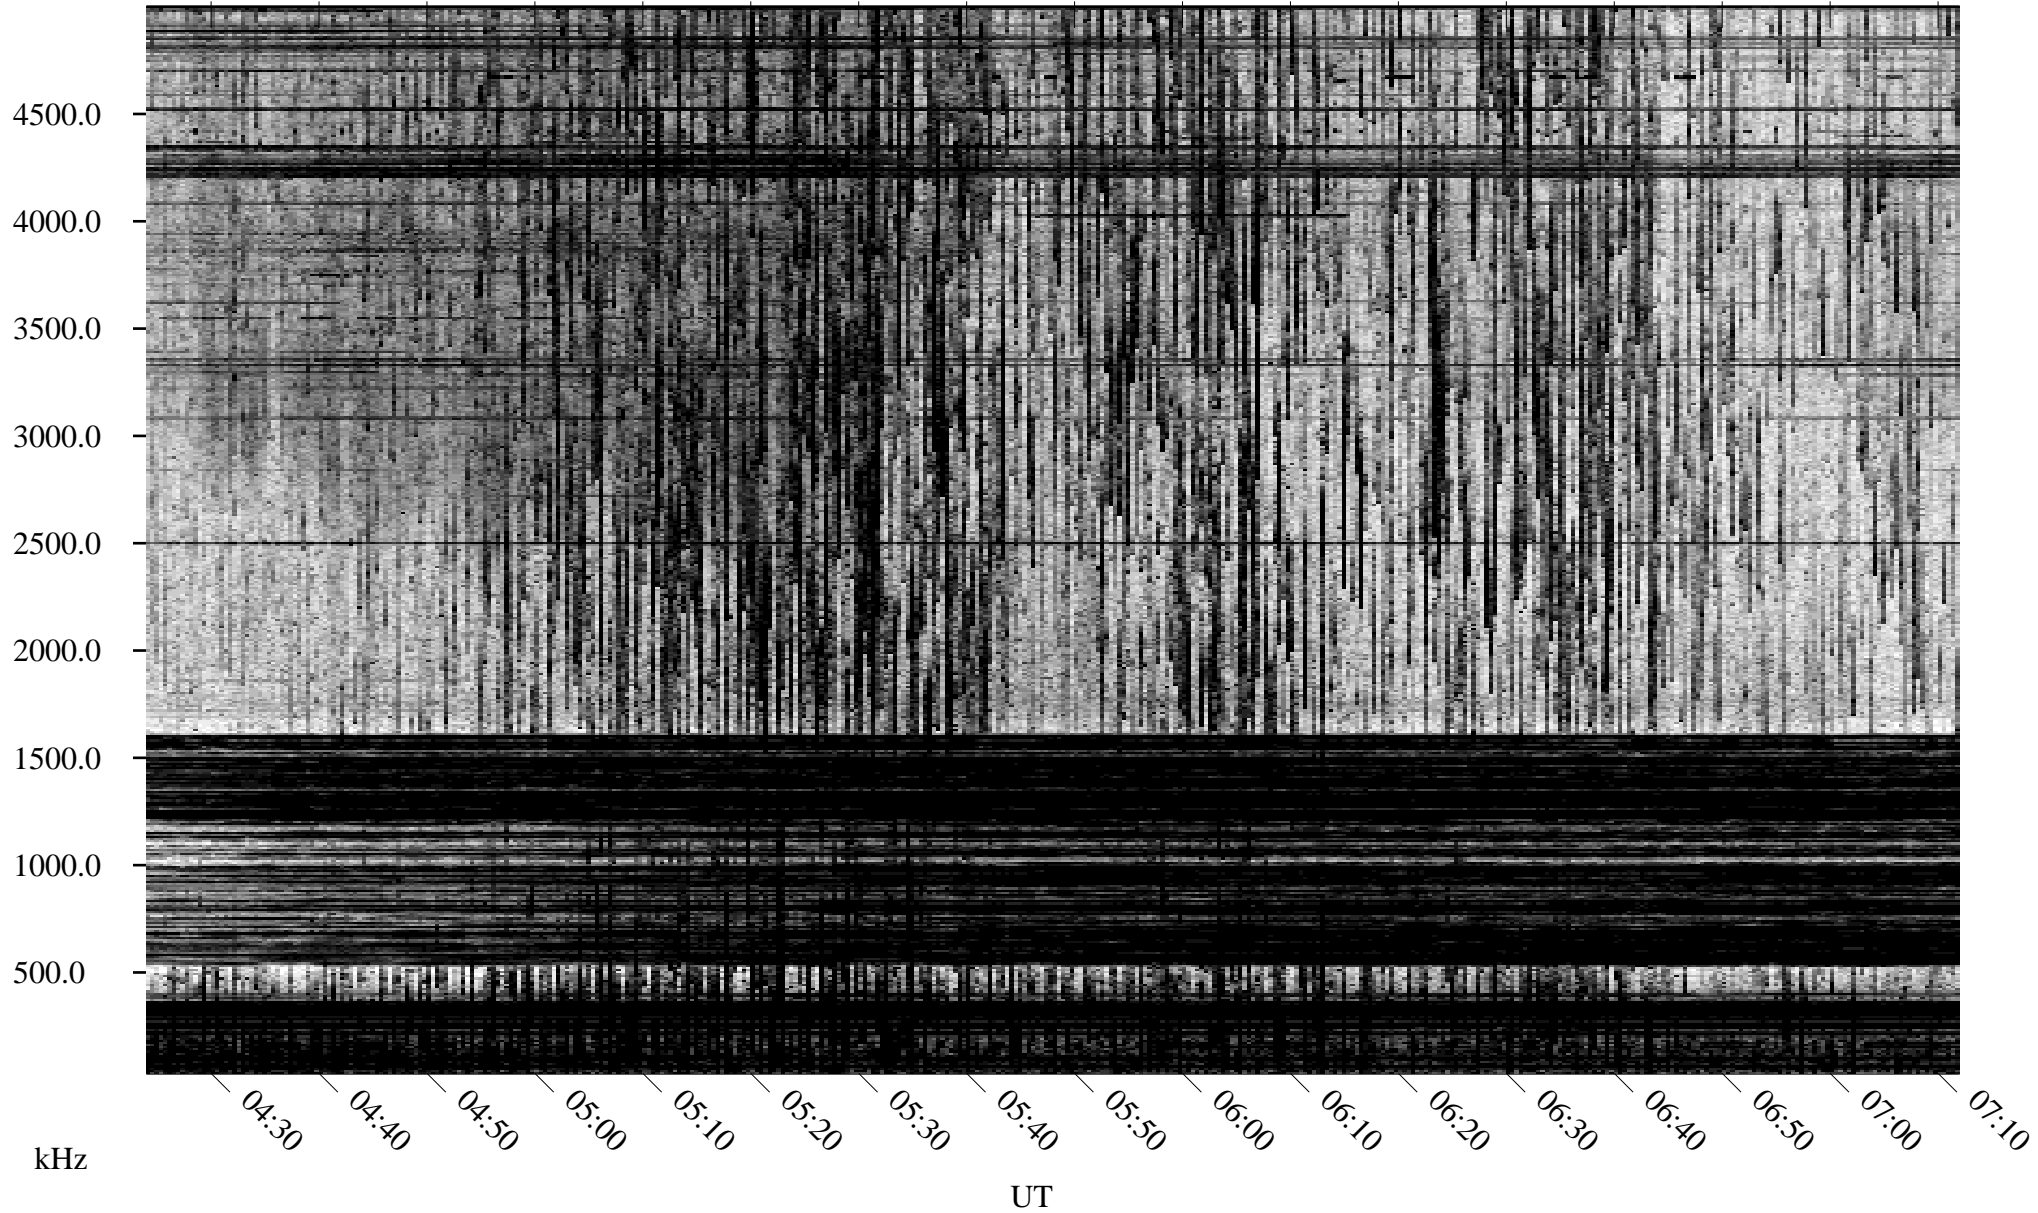

06/03/1995 Churchill, Manitoba

Linear Scale Black = 161 White = 15

ch95154l.r00m max_12

Page 1

06/03/1995 Churchill, Manitoba

Linear Scale Black = 161 White = 15

ch95154l.r00m max_12

Page 2

06/04/1995 Churchill, Manitoba

Linear Scale Black = 161 White = 15

ch95154l.r00m max_12

Page 3

06/04/1995 Churchill, Manitoba

Linear Scale Black = 161 White = 15

ch95154l.r00m max_12

Page 4

06/04/1995 Churchill, Manitoba

Linear Scale Black = 161 White = 15

ch95154l.r00m max_12

Page 5

06/04/1995 Churchill, Manitoba

Linear Scale Black = 161 White = 15

ch95154l.r00m max_12

Page 6

06/04/1995 Churchill, Manitoba

Linear Scale Black = 161 White = 15

ch95154l.r00m max_12

Page 7

06/04/1995 Churchill, Manitoba

Linear Scale Black = 161 White = 15

ch95154l.r00m max_12

Page 8