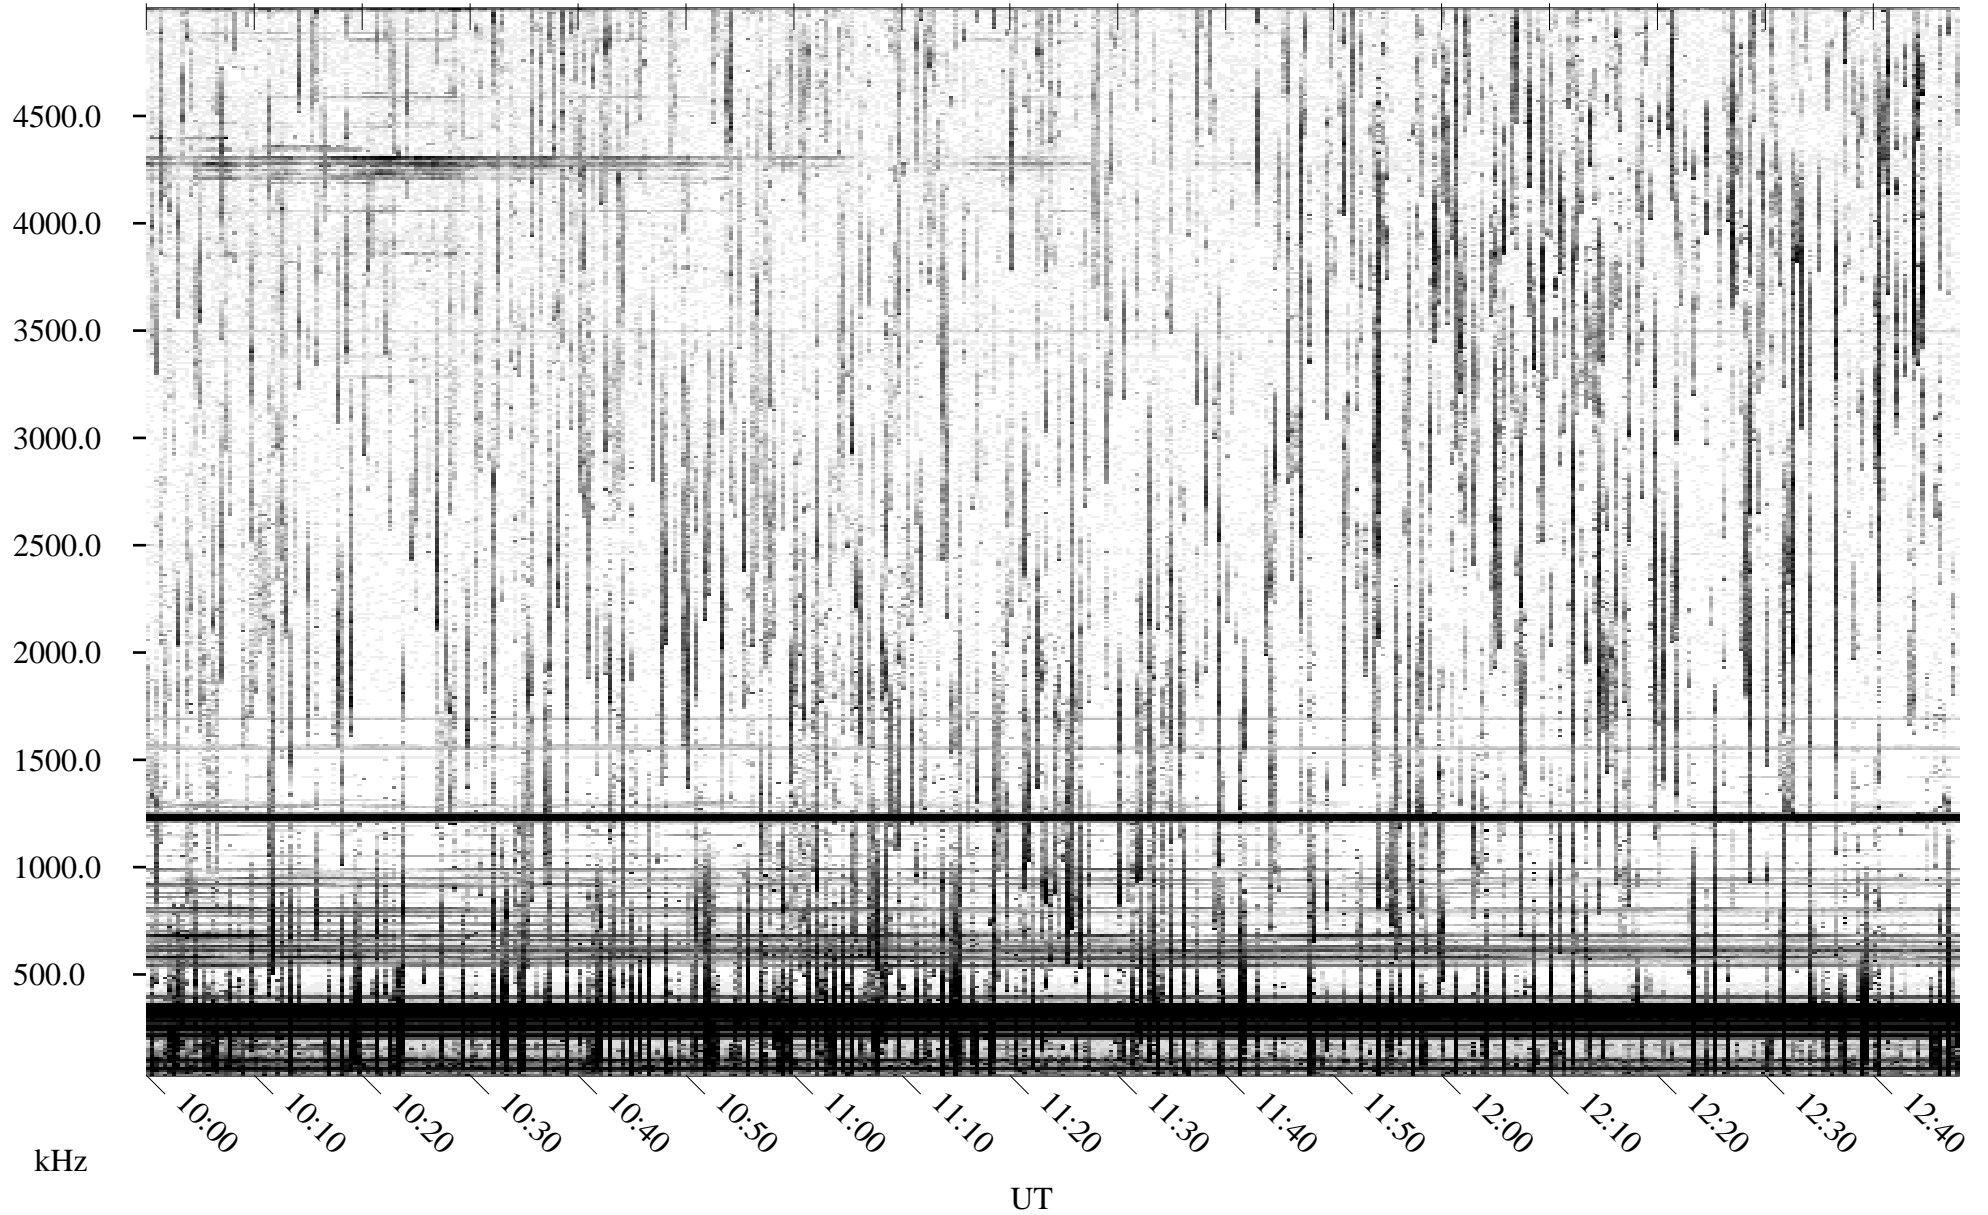

06/03/1995 Churchill, Manitoba

Linear Scale Black = 161 White = 15

ch95154l.r00m max_12

Page 1

06/03/1995 Churchill, Manitoba

Linear Scale Black = 161 White = 15

ch95154l.r00m max_12

Page 2

06/04/1995 Churchill, Manitoba

Linear Scale Black = 161 White = 15

ch95154l.r00m max_12

Page 3

06/04/1995 Churchill, Manitoba

Linear Scale Black = 161 White = 15

ch95154l.r00m max_12

Page 4

06/04/1995 Churchill, Manitoba

Linear Scale Black = 161 White = 15

ch95154l.r00m max_12

Page 5

06/04/1995 Churchill, Manitoba

Linear Scale Black = 161 White = 15

ch95154l.r00m max_12

Page 6

06/04/1995 Churchill, Manitoba

Linear Scale Black = 161 White = 15

ch95154l.r00m max_12

Page 7

06/04/1995 Churchill, Manitoba

Linear Scale Black = 161 White = 15

ch95154l.r00m max_12

Page 8