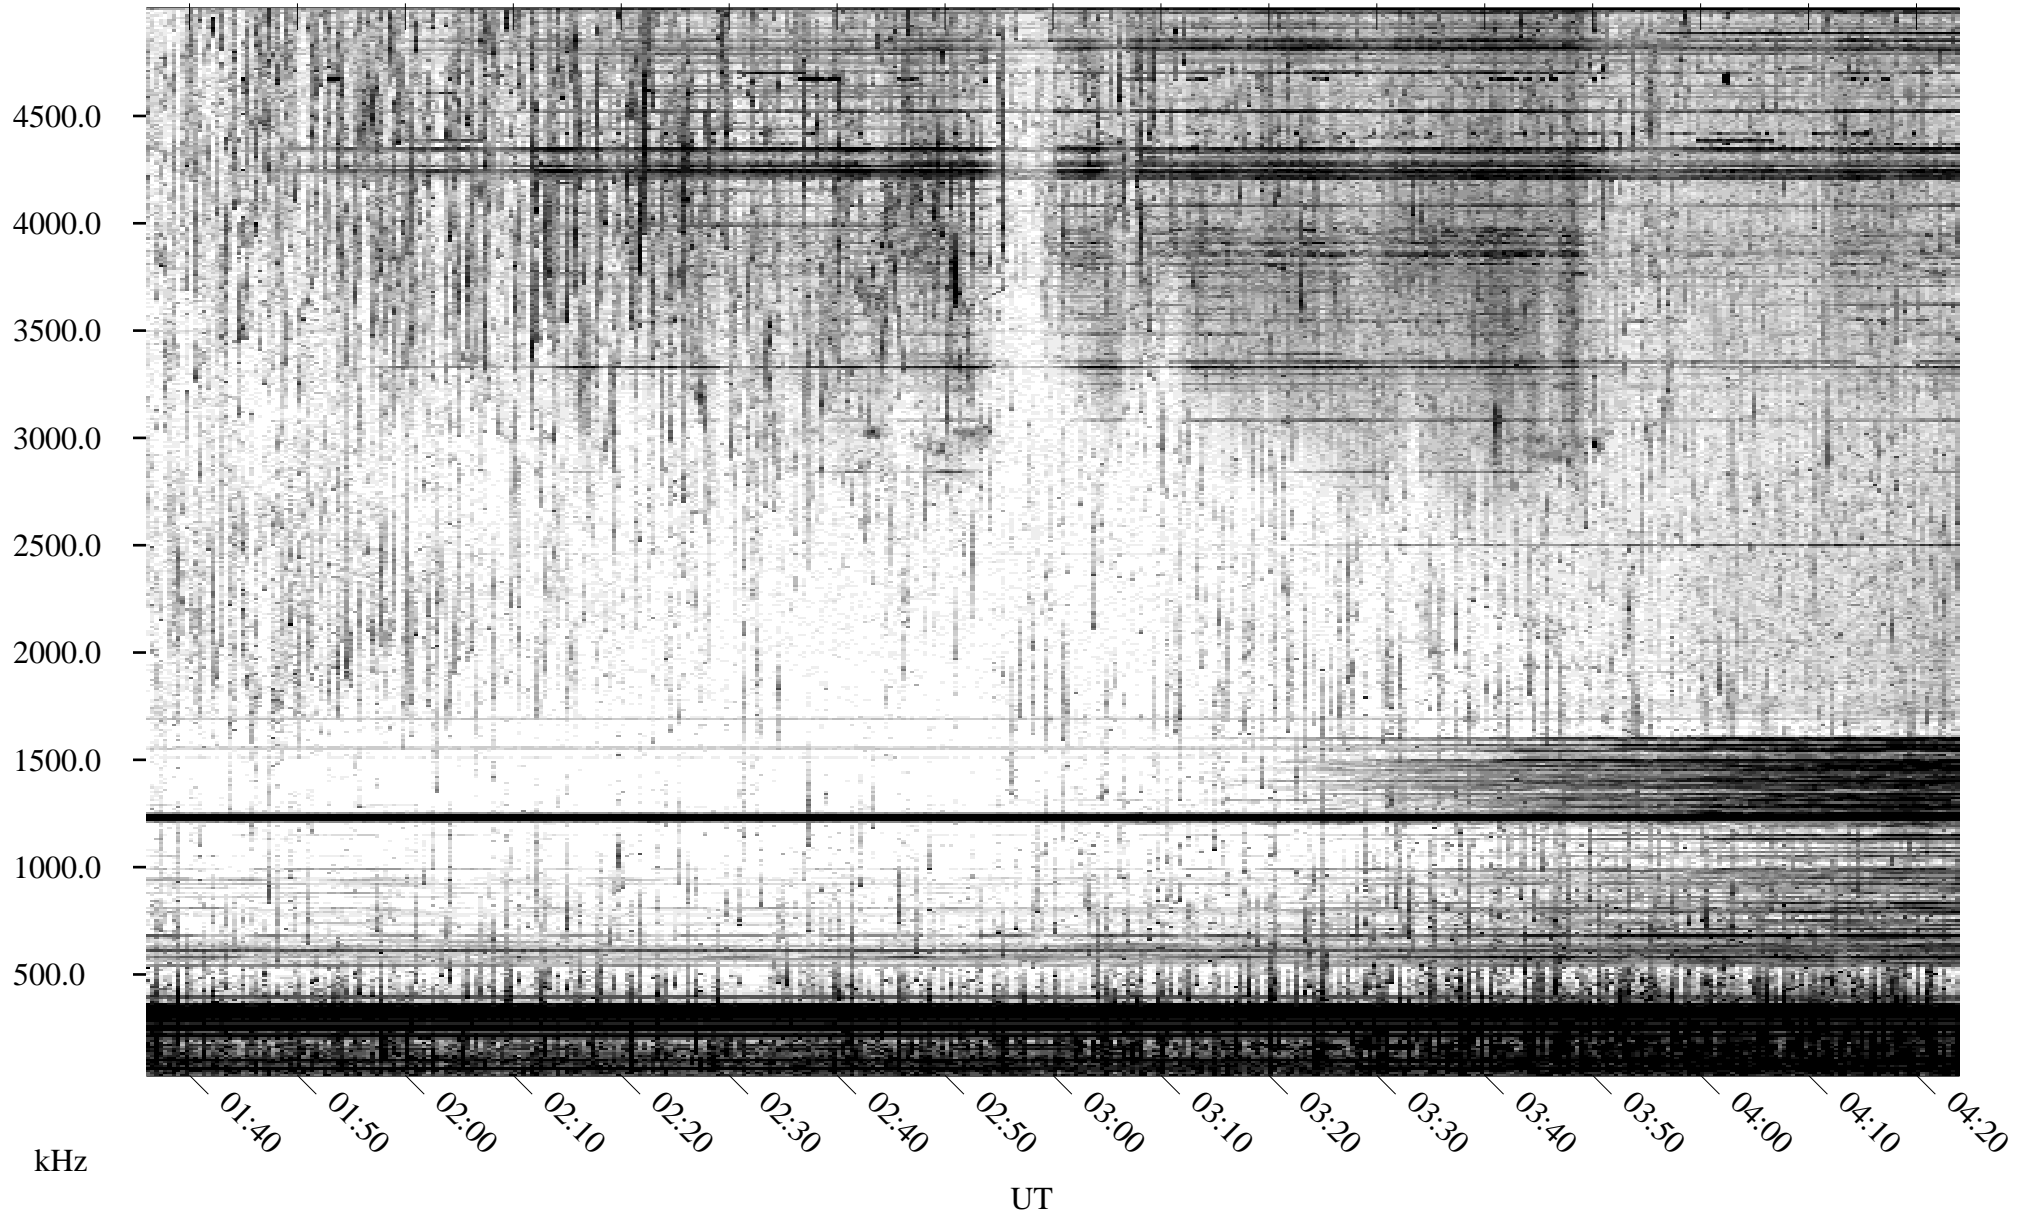

06/03/1995 Churchill, Manitoba

Linear Scale Black = 161 White = 15

ch95154l.r00m max_12

Page 1

06/03/1995 Churchill, Manitoba

Linear Scale Black = 161 White = 15

ch95154l.r00m max_12

Page 2

06/04/1995 Churchill, Manitoba

Linear Scale Black = 161 White = 15

ch95154l.r00m max_12

Page 3

06/04/1995 Churchill, Manitoba

Linear Scale Black = 161 White = 15

ch95154l.r00m max_12

Page 4

06/04/1995 Churchill, Manitoba

Linear Scale Black = 161 White = 15

ch95154l.r00m max_12

Page 5

06/04/1995 Churchill, Manitoba

Linear Scale Black = 161 White = 15

ch95154l.r00m max_12

Page 6

06/04/1995 Churchill, Manitoba

Linear Scale Black = 161 White = 15

ch95154l.r00m max_12

Page 7

06/04/1995 Churchill, Manitoba

Linear Scale Black = 161 White = 15

ch95154l.r00m max_12

Page 8