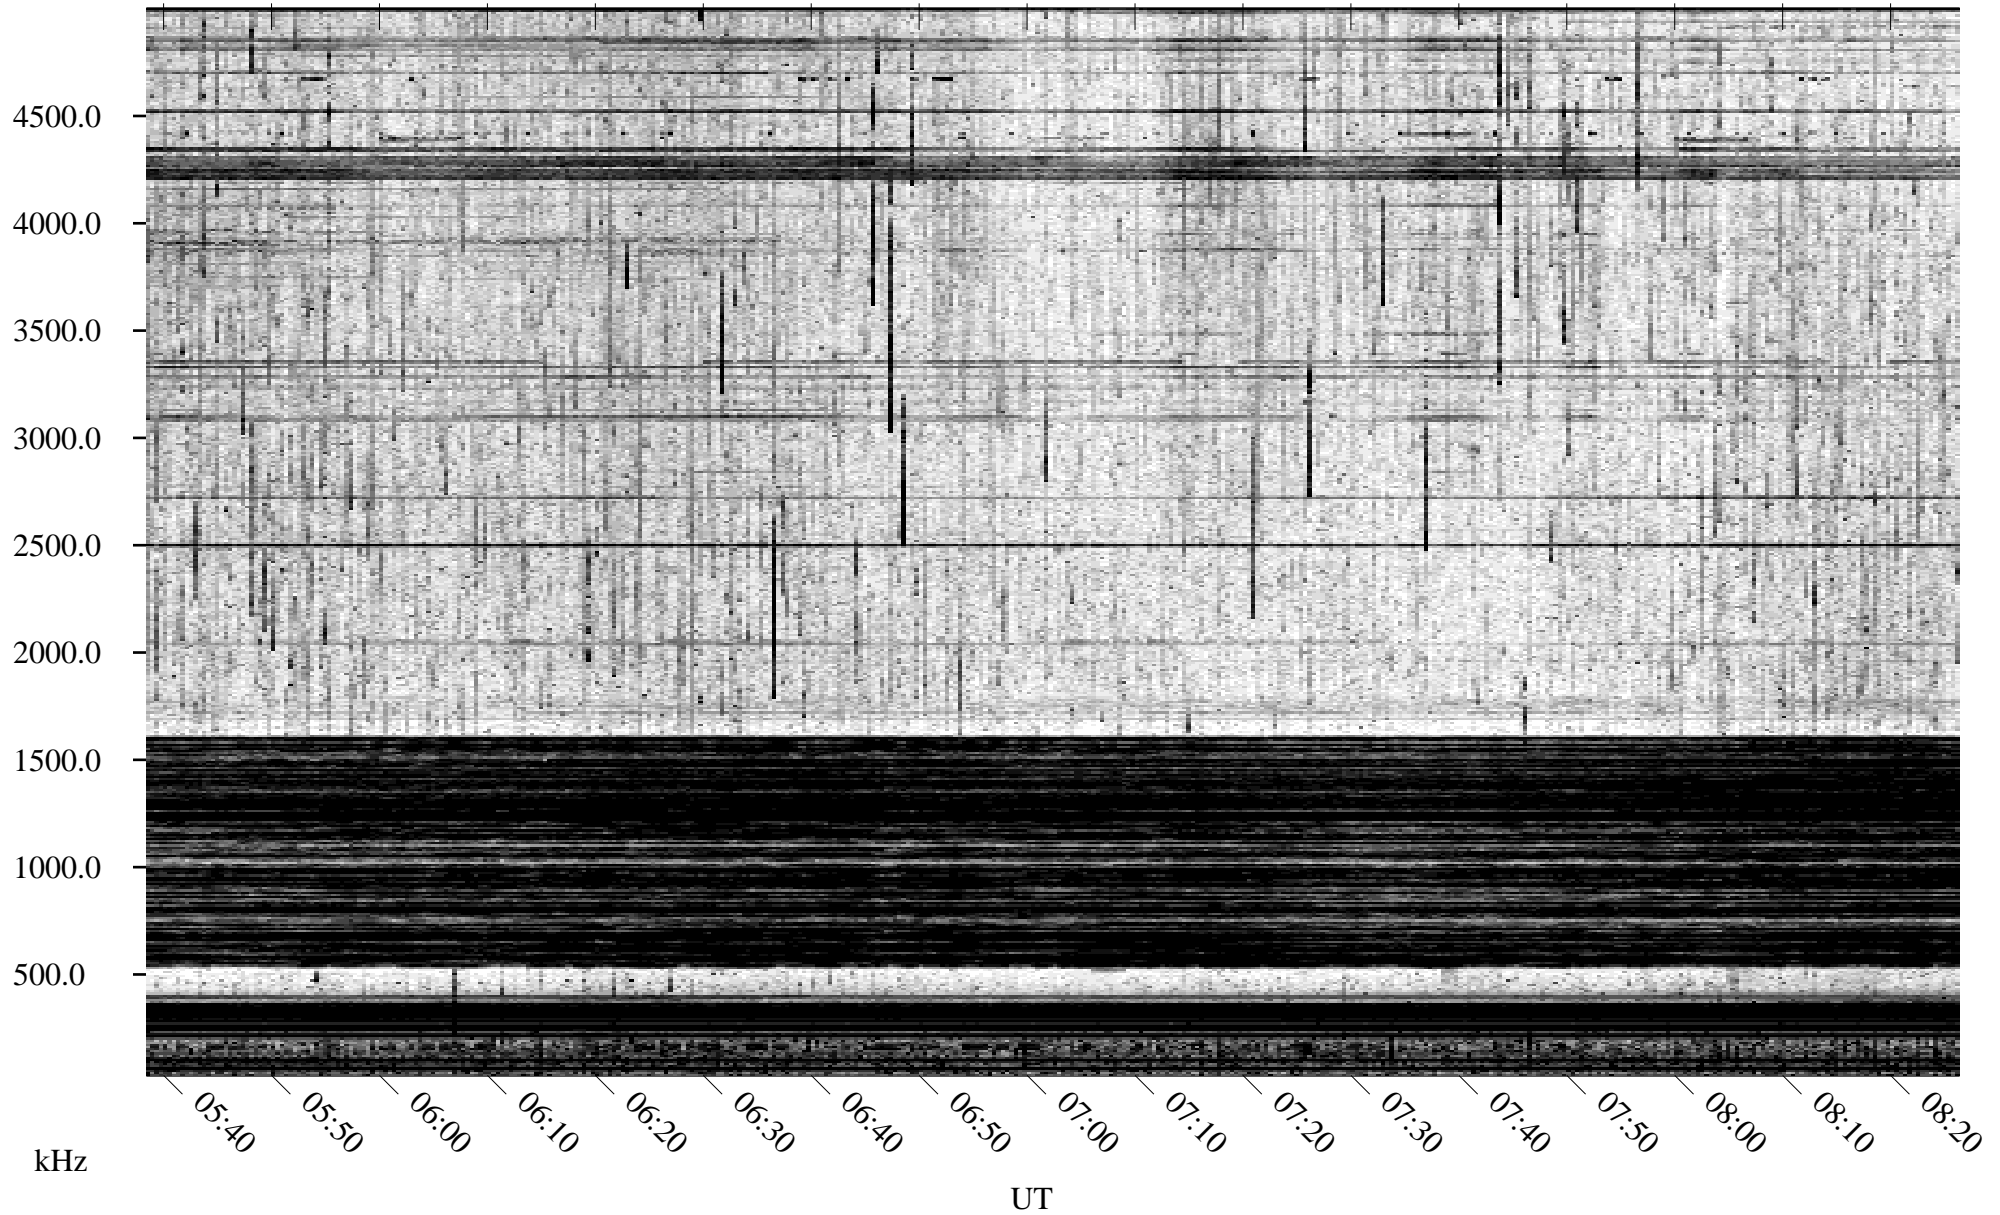

06/04/1995 Churchill, Manitoba

Linear Scale Black = 161 White = 15

ch951551.r02m max_12

Page 1

06/05/1995 Churchill, Manitoba

Linear Scale Black = 161 White = 15

ch951551.r02m max_12

Page 2

06/05/1995 Churchill, Manitoba

Linear Scale Black = 161 White = 15

ch951551.r02m max_12

Page 3

06/05/1995 Churchill, Manitoba

Linear Scale Black = 161 White = 15

ch951551.r02m max_12

Page 4

06/05/1995 Churchill, Manitoba

Linear Scale Black = 161 White = 15

ch951551.r02m max_12

Page 5

06/05/1995 Churchill, Manitoba

Linear Scale Black = 161 White = 15

ch951551.r02m max_12

Page 6

06/05/1995 Churchill, Manitoba

Linear Scale Black = 161 White = 15

ch951551.r02m max_12