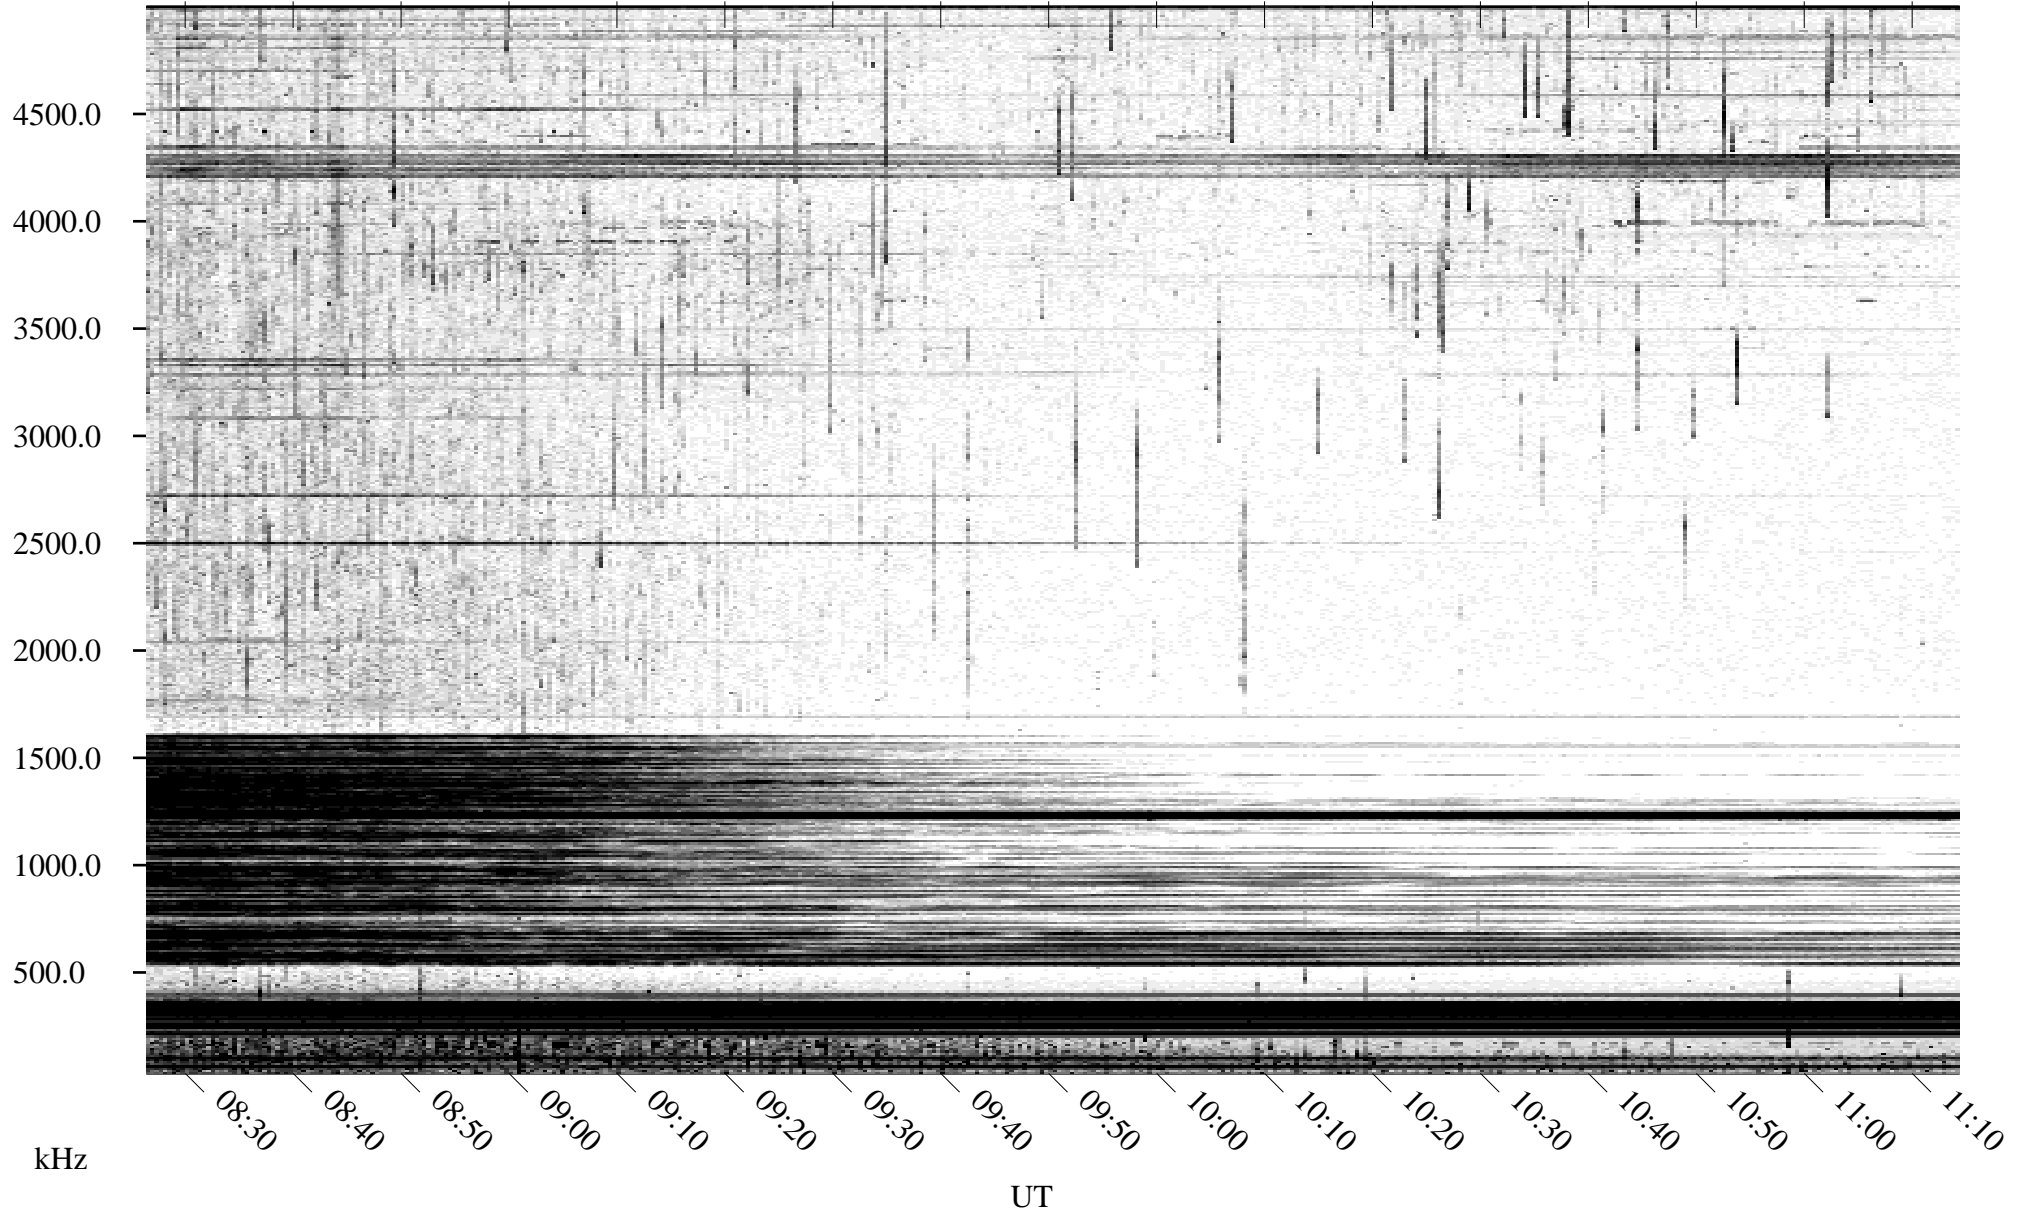

06/04/1995 Churchill, Manitoba

Linear Scale Black = 161 White = 15

ch951551.r02m max_12

Page 1

06/05/1995 Churchill, Manitoba

Linear Scale Black = 161 White = 15

ch951551.r02m max_12

Page 2

06/05/1995 Churchill, Manitoba

Linear Scale Black = 161 White = 15

ch951551.r02m max_12

Page 3

06/05/1995 Churchill, Manitoba

Linear Scale Black = 161 White = 15

ch951551.r02m max_12

Page 4

06/05/1995 Churchill, Manitoba

Linear Scale Black = 161 White = 15

ch951551.r02m max_12

Page 5

06/05/1995 Churchill, Manitoba

Linear Scale Black = 161 White = 15

ch951551.r02m max_12

Page 6

06/05/1995 Churchill, Manitoba

Linear Scale Black = 161 White = 15

ch951551.r02m max_12