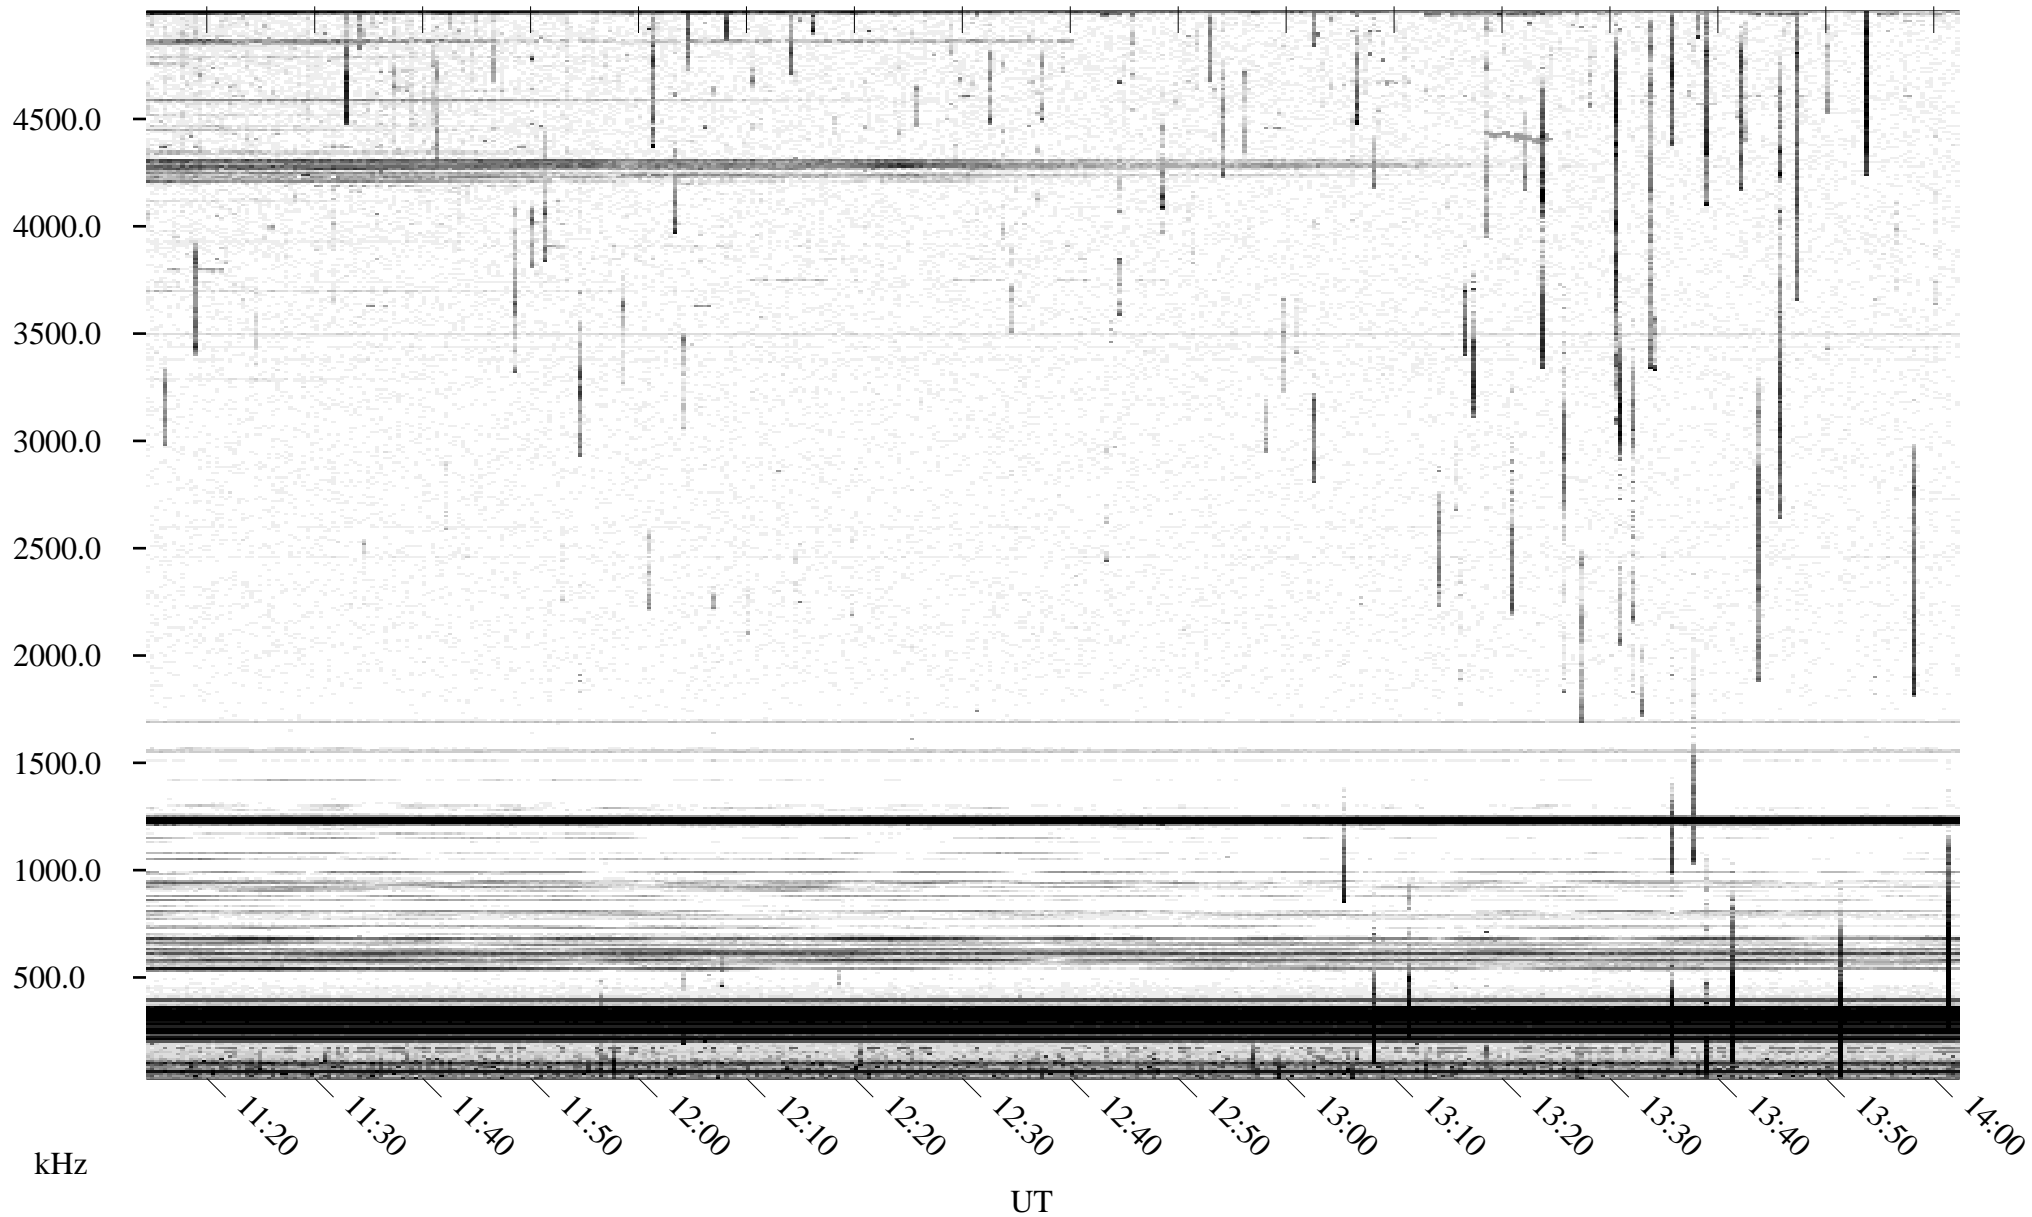

06/04/1995 Churchill, Manitoba

Linear Scale Black = 161 White = 15

ch951551.r02m max_12

Page 1

06/05/1995 Churchill, Manitoba

Linear Scale Black = 161 White = 15

ch951551.r02m max_12

Page 2

06/05/1995 Churchill, Manitoba

Linear Scale Black = 161 White = 15

ch951551.r02m max_12

Page 3

06/05/1995 Churchill, Manitoba

Linear Scale Black = 161 White = 15

ch951551.r02m max_12

Page 4

06/05/1995 Churchill, Manitoba

Linear Scale Black = 161 White = 15

ch951551.r02m max_12

Page 5

06/05/1995 Churchill, Manitoba

Linear Scale Black = 161 White = 15

ch951551.r02m max_12

Page 6

06/05/1995 Churchill, Manitoba

Linear Scale Black = 161 White = 15

ch951551.r02m max_12