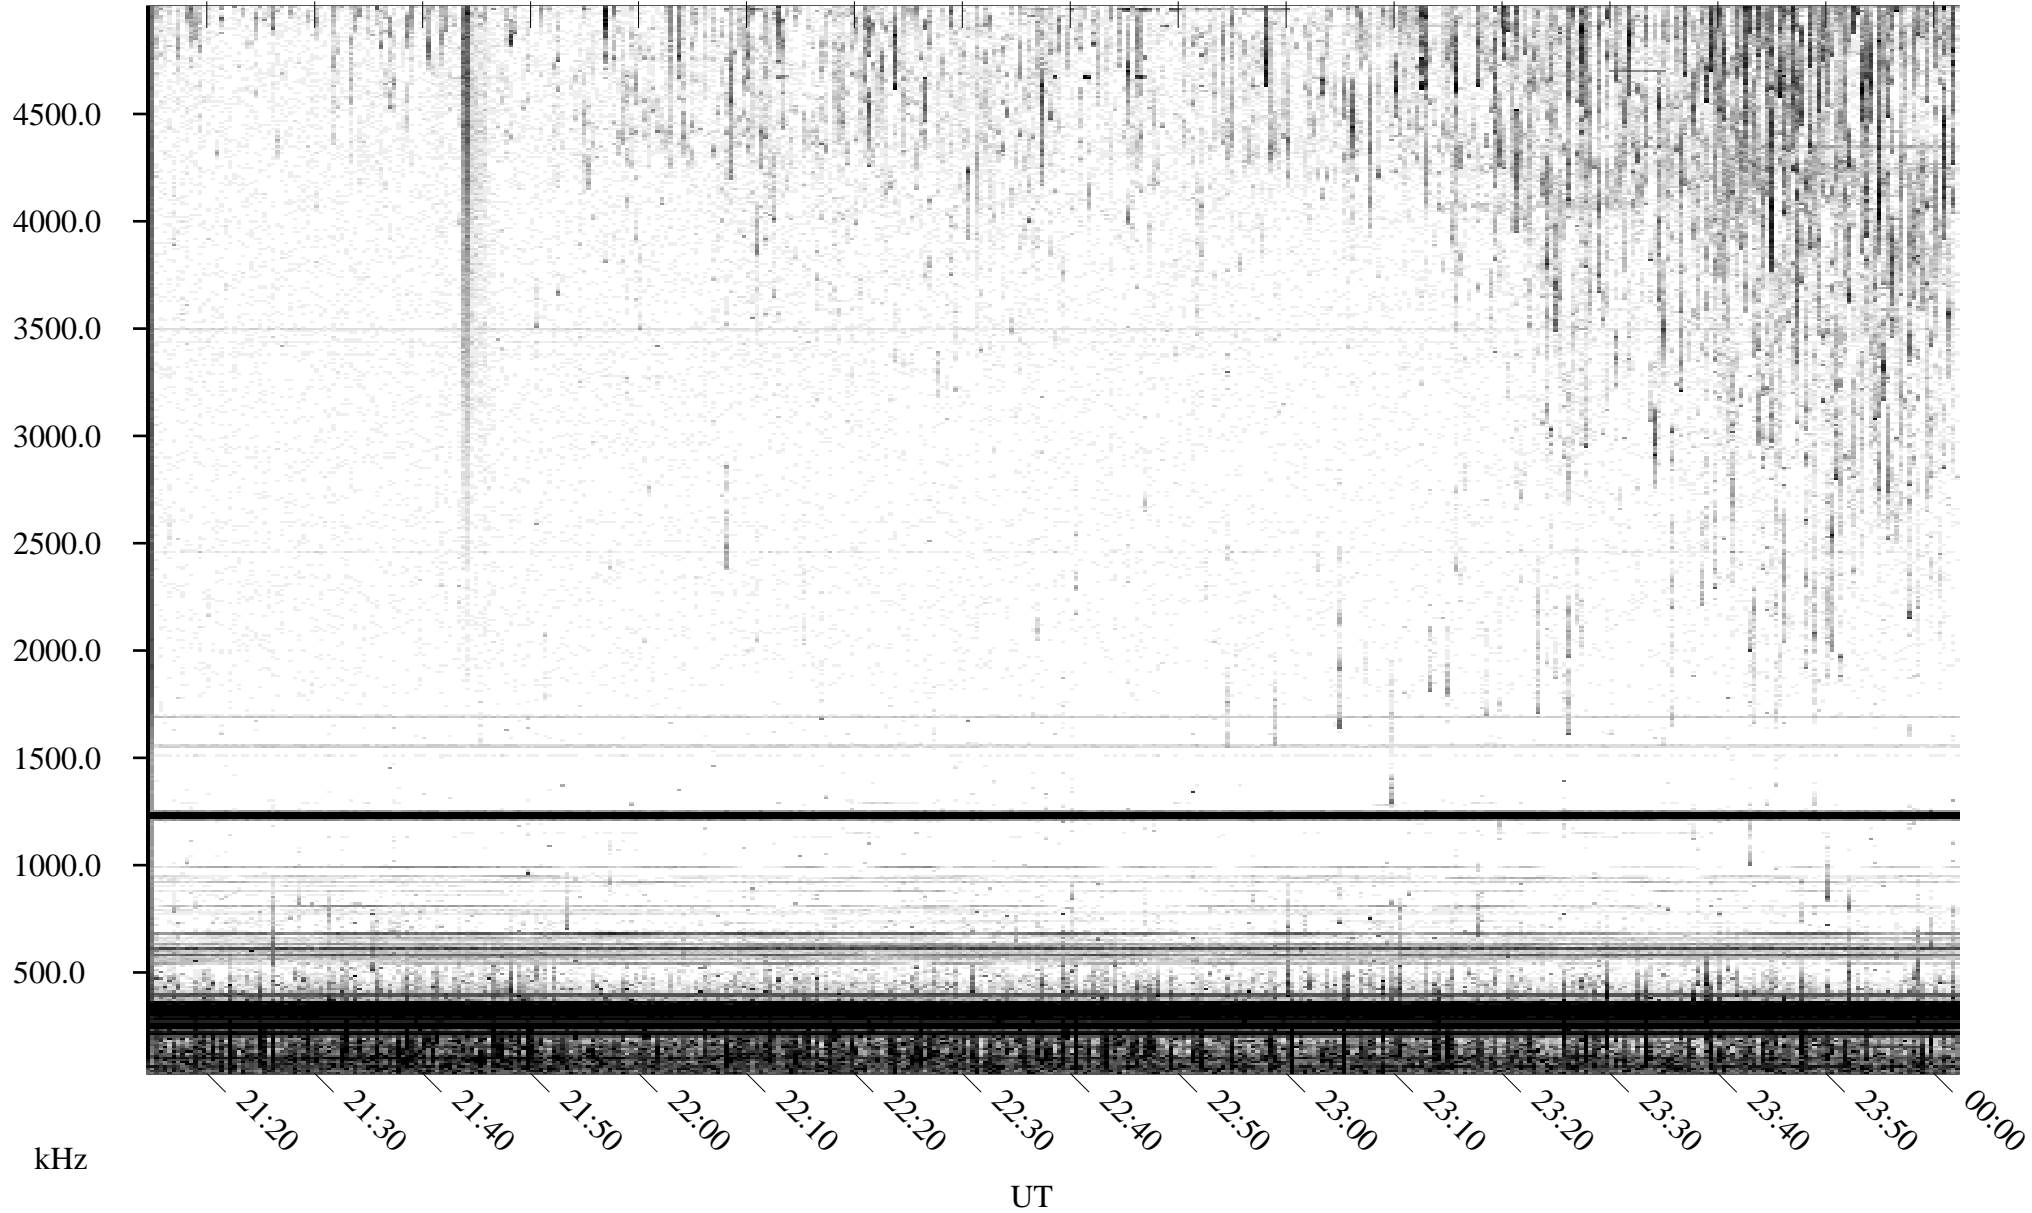

06/04/1995 Churchill, Manitoba

Linear Scale Black = 161 White = 15

ch951551.r02m max_12

Page 1

06/05/1995 Churchill, Manitoba

Linear Scale Black = 161 White = 15

ch951551.r02m max_12

Page 2

06/05/1995 Churchill, Manitoba

Linear Scale Black = 161 White = 15

ch951551.r02m max_12

Page 3

06/05/1995 Churchill, Manitoba

Linear Scale Black = 161 White = 15

ch951551.r02m max_12

Page 4

06/05/1995 Churchill, Manitoba

Linear Scale Black = 161 White = 15

ch951551.r02m max_12

Page 5

06/05/1995 Churchill, Manitoba

Linear Scale Black = 161 White = 15

ch951551.r02m max_12

Page 6

06/05/1995 Churchill, Manitoba

Linear Scale Black = 161 White = 15

ch951551.r02m max_12