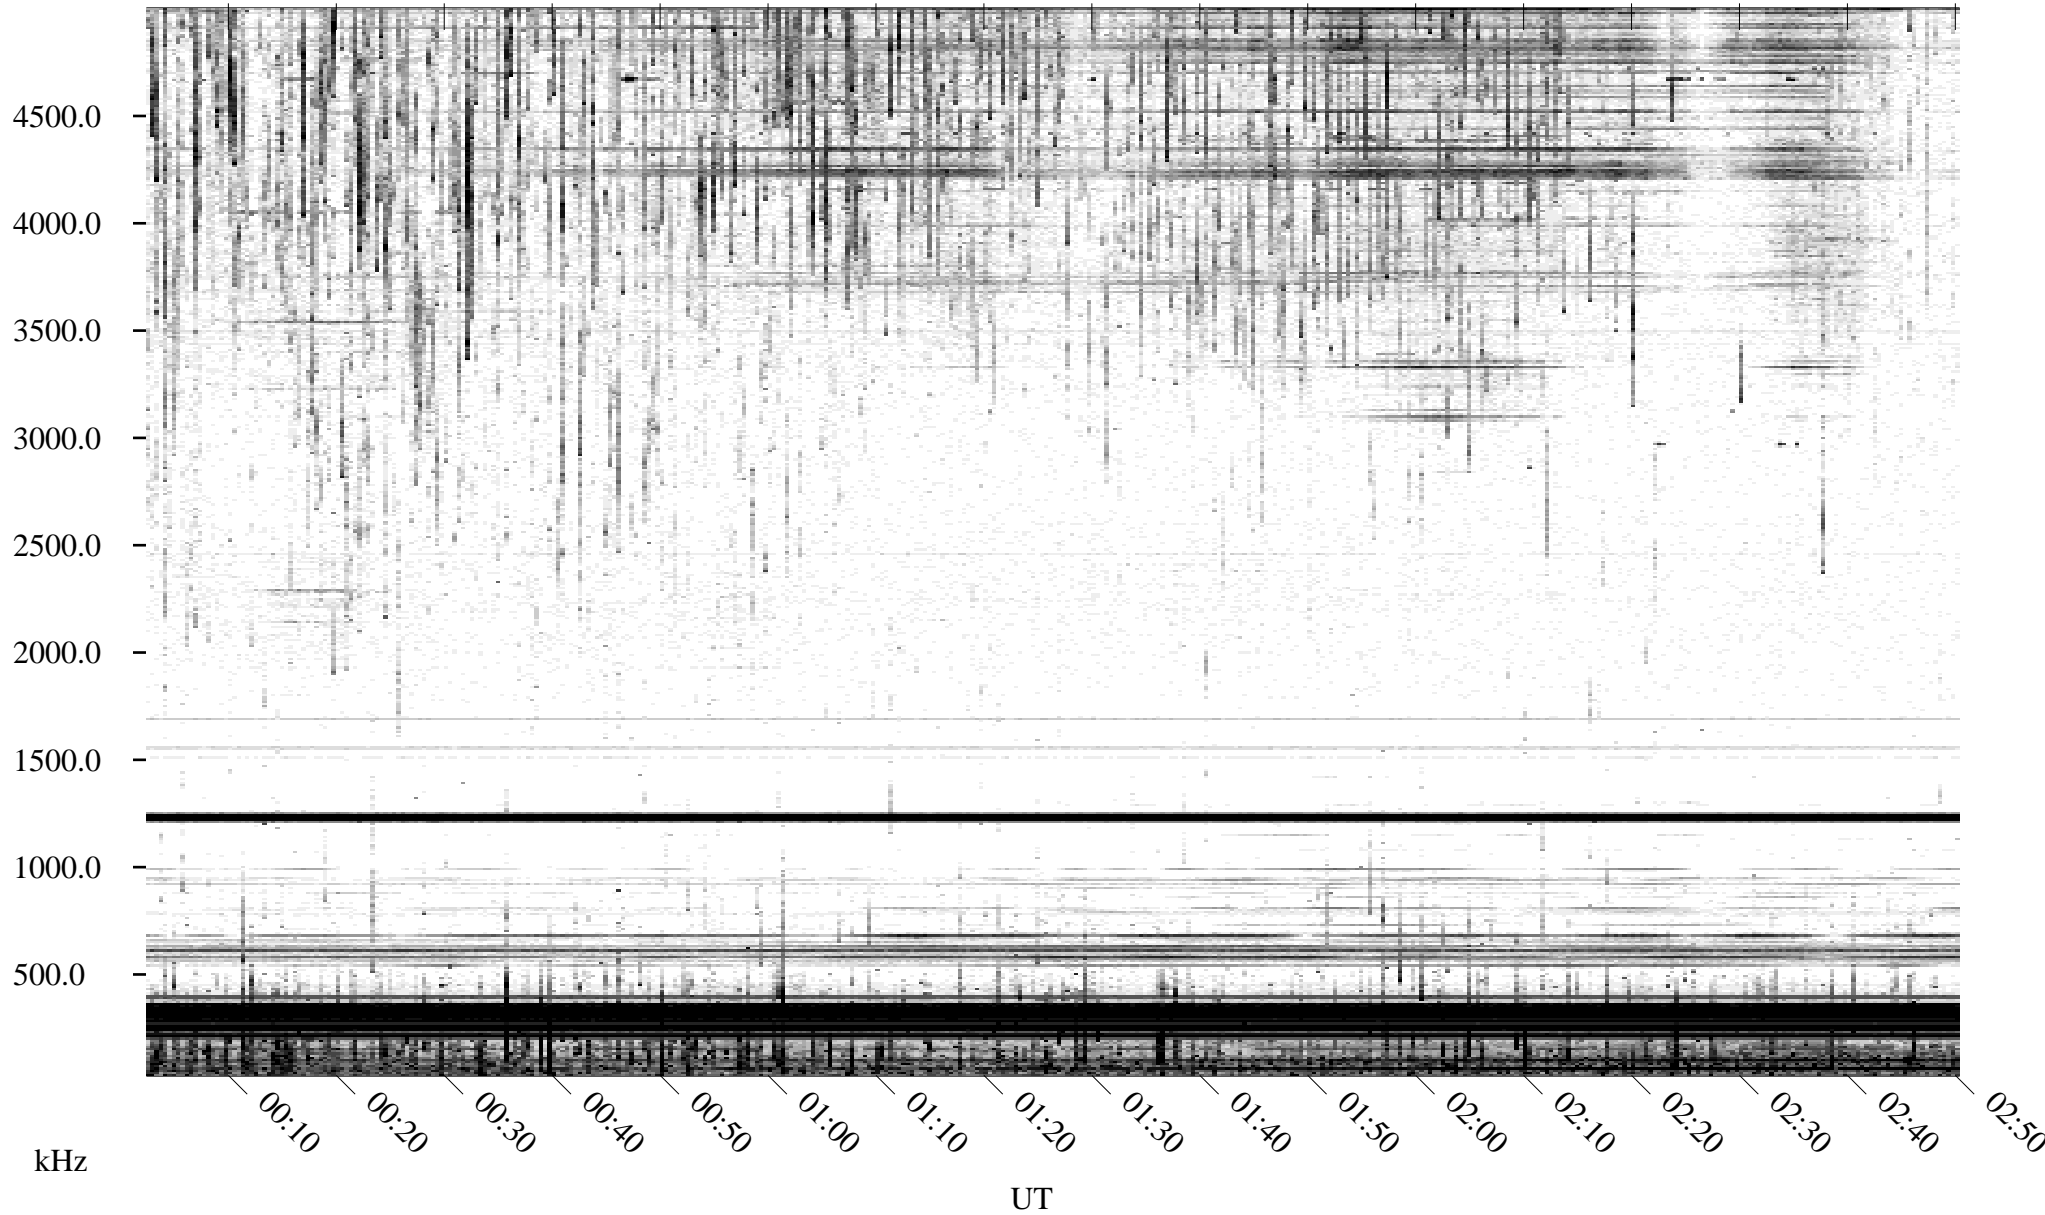

06/04/1995 Churchill, Manitoba

Linear Scale Black = 161 White = 15

ch951551.r02m max_12

Page 1

06/05/1995 Churchill, Manitoba

Linear Scale Black = 161 White = 15

ch951551.r02m max_12

Page 2

06/05/1995 Churchill, Manitoba

Linear Scale Black = 161 White = 15

ch951551.r02m max_12

Page 3

06/05/1995 Churchill, Manitoba

Linear Scale Black = 161 White = 15

ch951551.r02m max_12

Page 4

06/05/1995 Churchill, Manitoba

Linear Scale Black = 161 White = 15

ch951551.r02m max_12

Page 5

06/05/1995 Churchill, Manitoba

Linear Scale Black = 161 White = 15

ch951551.r02m max_12

Page 6

06/05/1995 Churchill, Manitoba

Linear Scale Black = 161 White = 15

ch951551.r02m max_12