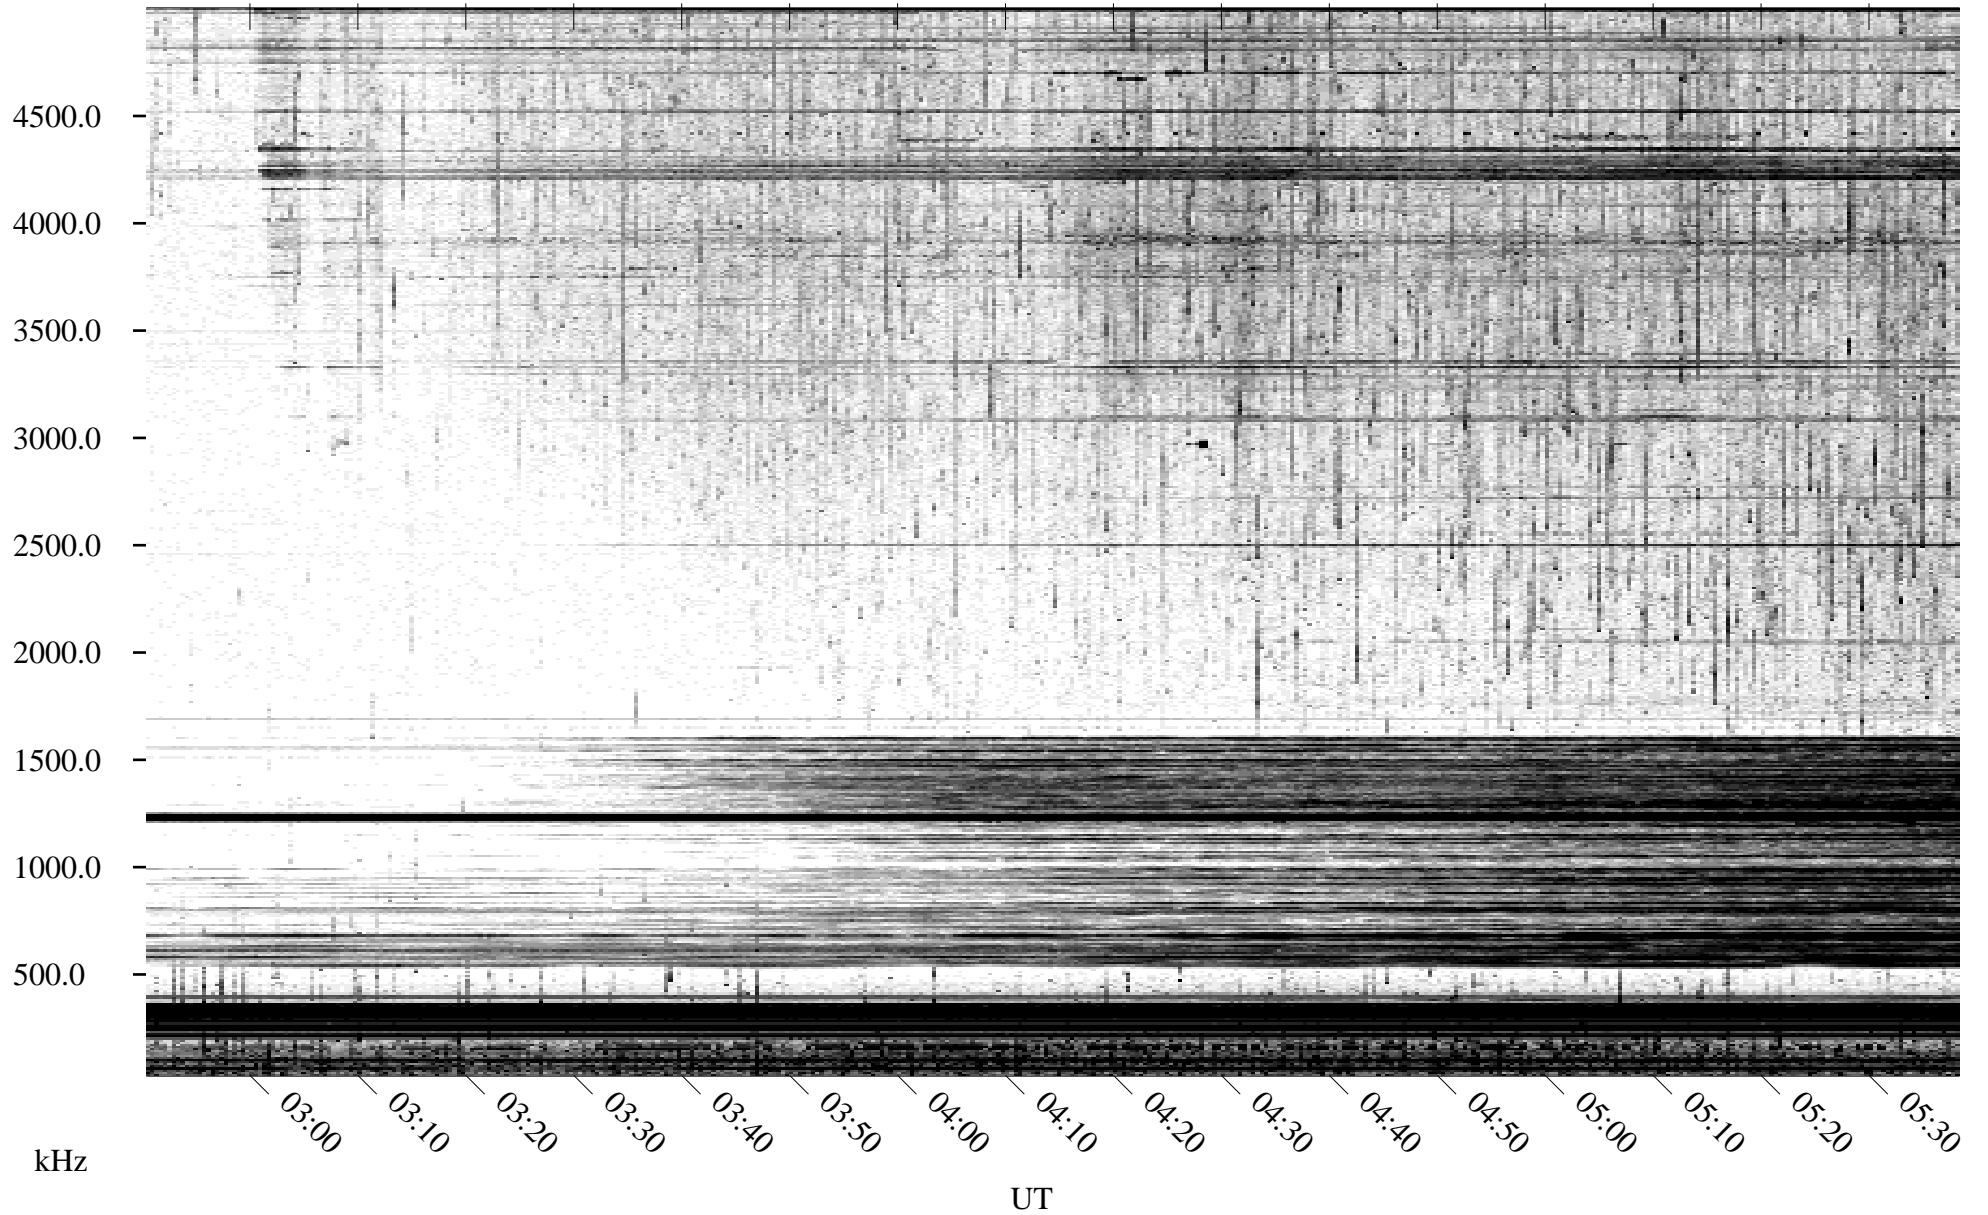

06/04/1995 Churchill, Manitoba

Linear Scale Black = 161 White = 15

ch951551.r02m max_12

Page 1

06/05/1995 Churchill, Manitoba

Linear Scale Black = 161 White = 15

ch951551.r02m max_12

Page 2

06/05/1995 Churchill, Manitoba

Linear Scale Black = 161 White = 15

ch951551.r02m max_12

Page 3

06/05/1995 Churchill, Manitoba

Linear Scale Black = 161 White = 15

ch951551.r02m max_12

Page 4

06/05/1995 Churchill, Manitoba

Linear Scale Black = 161 White = 15

ch951551.r02m max_12

Page 5

06/05/1995 Churchill, Manitoba

Linear Scale Black = 161 White = 15

ch951551.r02m max_12

Page 6

06/05/1995 Churchill, Manitoba

Linear Scale Black = 161 White = 15

ch951551.r02m max_12