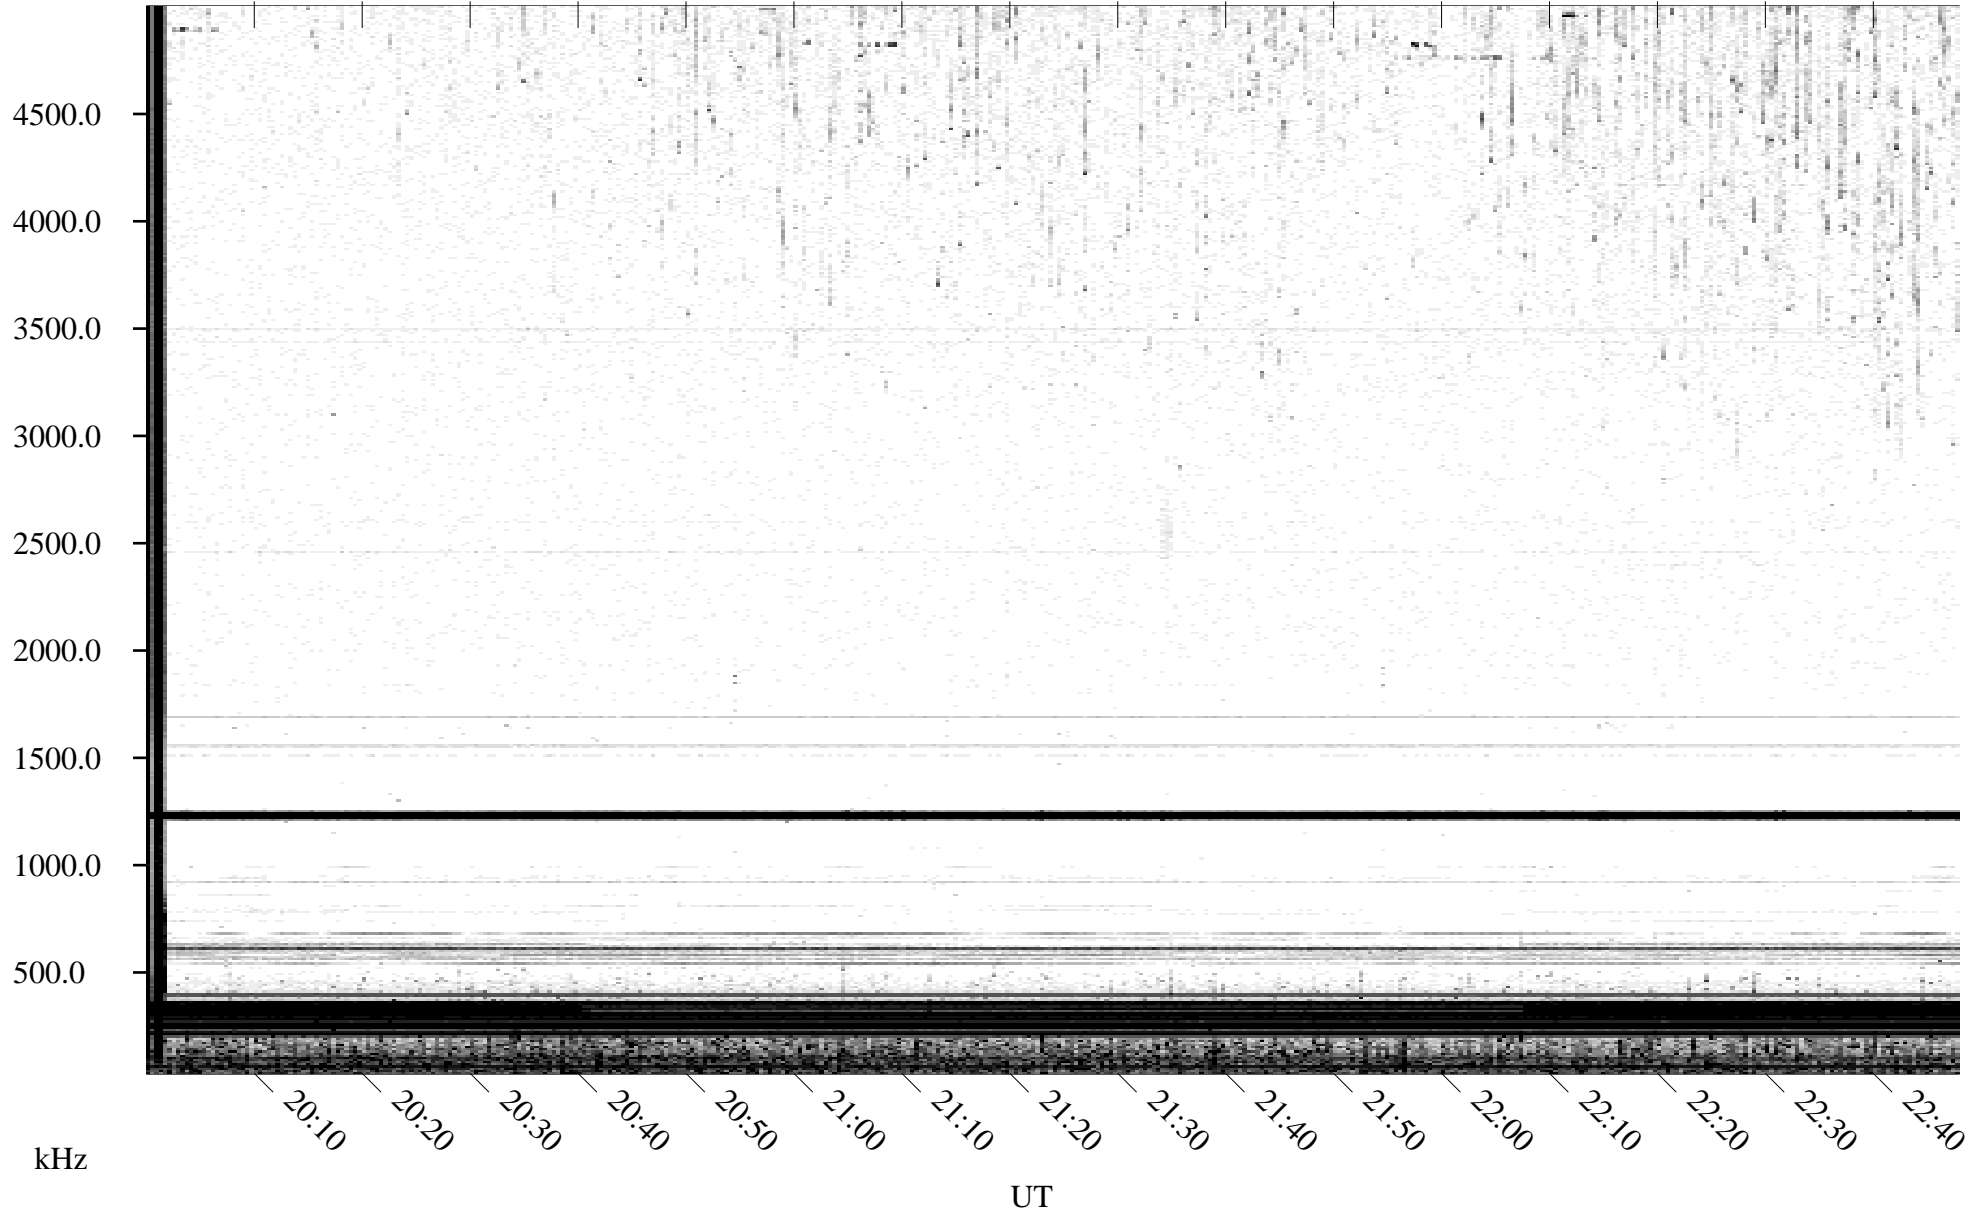

# 06/05/1995 Churchill, Manitoba

Linear Scale    Black = 161    White = 15

ch95156l.r00m max\_12

Page 1

# 06/05/1995 Churchill, Manitoba

Linear Scale    Black = 161    White = 15

ch95156l.r00m max\_12

Page 2

# 06/06/1995 Churchill, Manitoba

Linear Scale    Black = 161    White = 15

ch95156l.r00m max\_12

Page 3

# 06/06/1995 Churchill, Manitoba

Linear Scale    Black = 161    White = 15

ch95156l.r00m max\_12

Page 4