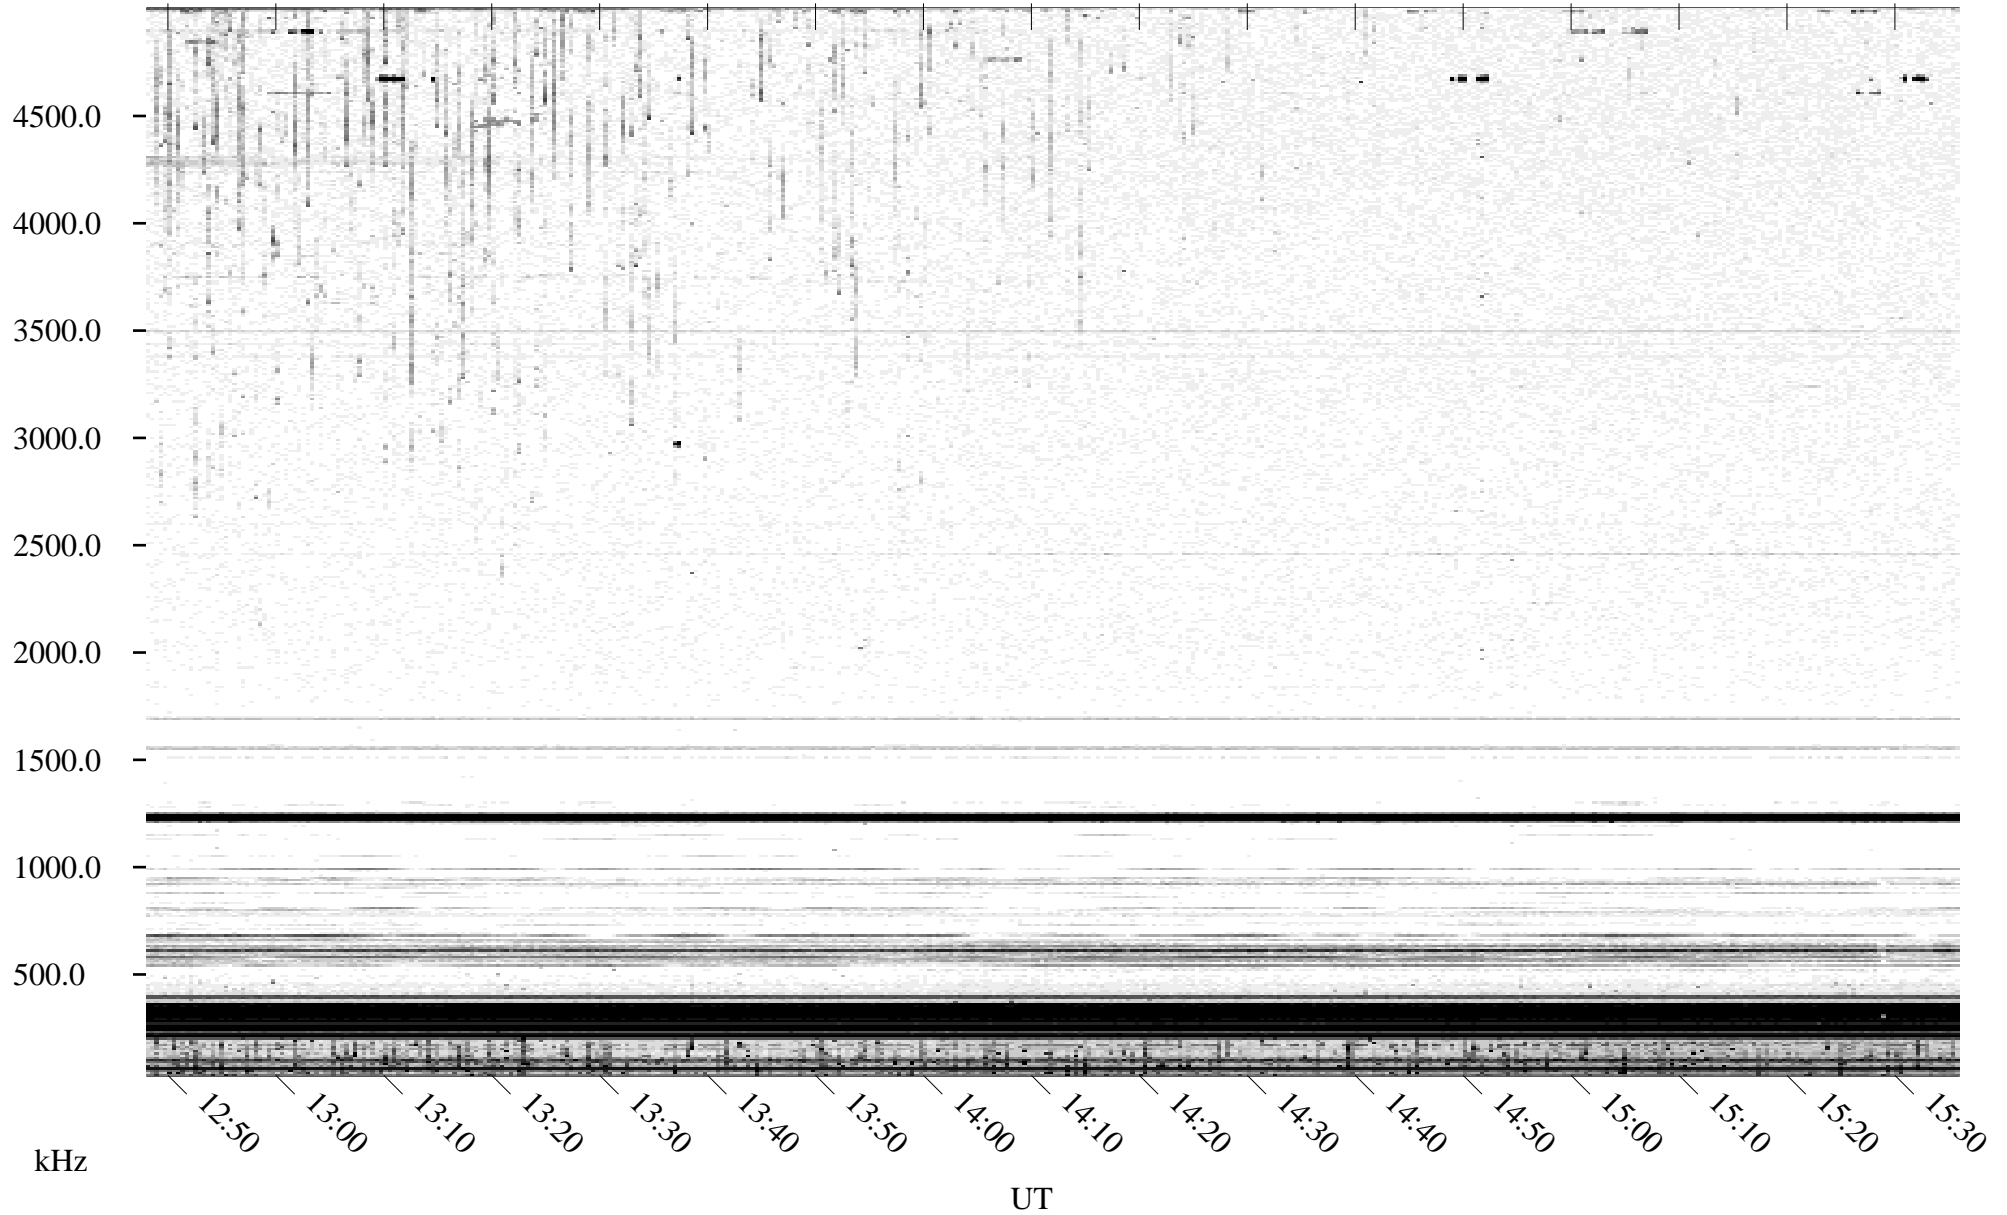

# 06/06/1995 Churchill, Manitoba

Linear Scale    Black = 161    White = 15

ch95156l.r00m max\_12

Page 5

# 06/06/1995 Churchill, Manitoba

Linear Scale    Black = 161    White = 15

ch95156l.r00m max\_12

Page 6

# 06/06/1995 Churchill, Manitoba

Linear Scale    Black = 161    White = 15

ch95156l.r00m max\_12

Page 7

# 06/06/1995 Churchill, Manitoba

Linear Scale    Black = 161    White = 15

ch95156l.r00m max\_12

Page 8