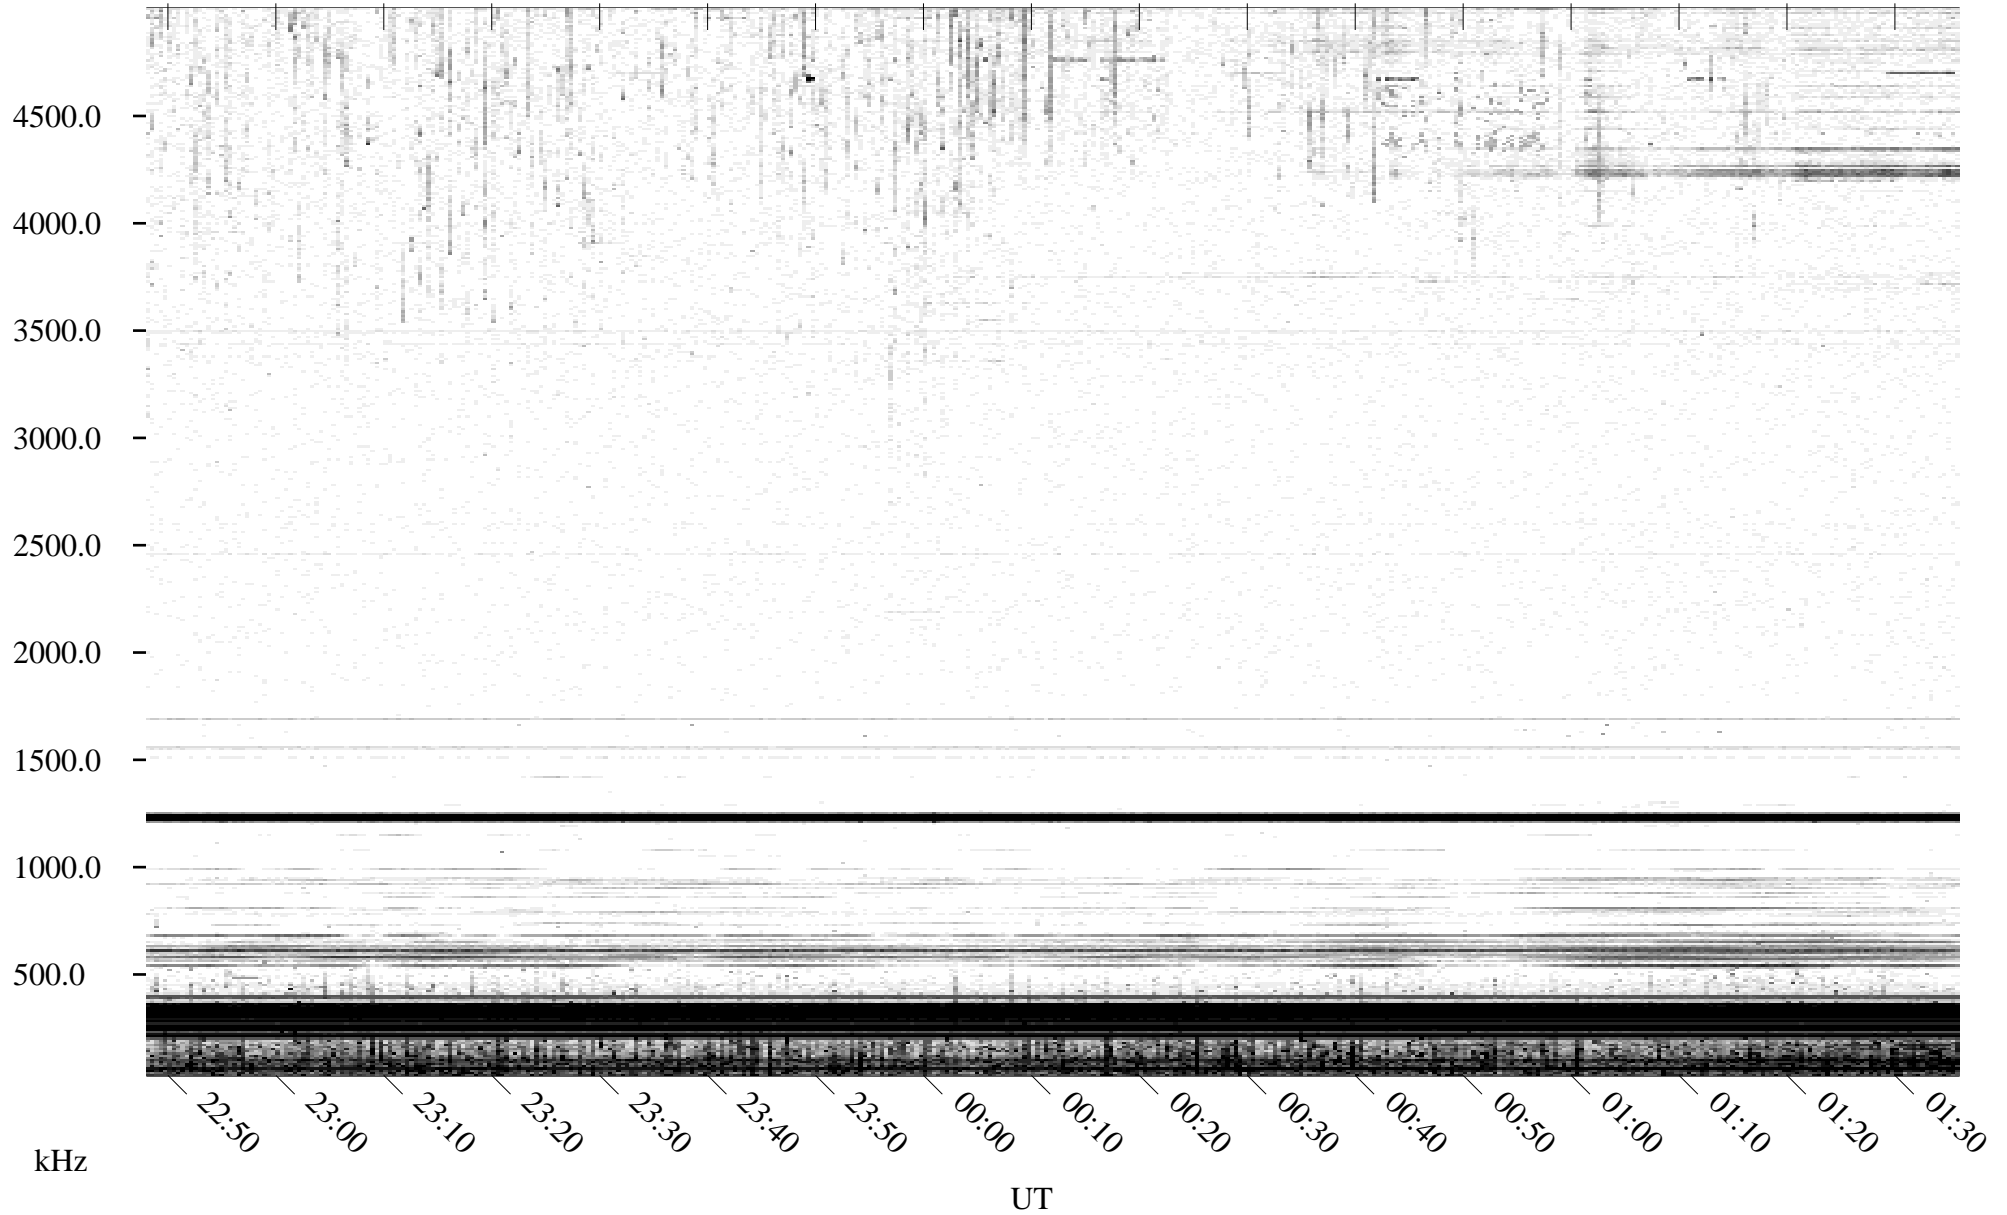

# 06/05/1995 Churchill, Manitoba

Linear Scale    Black = 161    White = 15

ch95156l.r00m max\_12

Page 1

# 06/05/1995 Churchill, Manitoba

Linear Scale    Black = 161    White = 15

ch95156l.r00m max\_12

Page 2

# 06/06/1995 Churchill, Manitoba

Linear Scale    Black = 161    White = 15

ch95156l.r00m max\_12

Page 3

# 06/06/1995 Churchill, Manitoba

Linear Scale    Black = 161    White = 15

ch95156l.r00m max\_12

Page 4