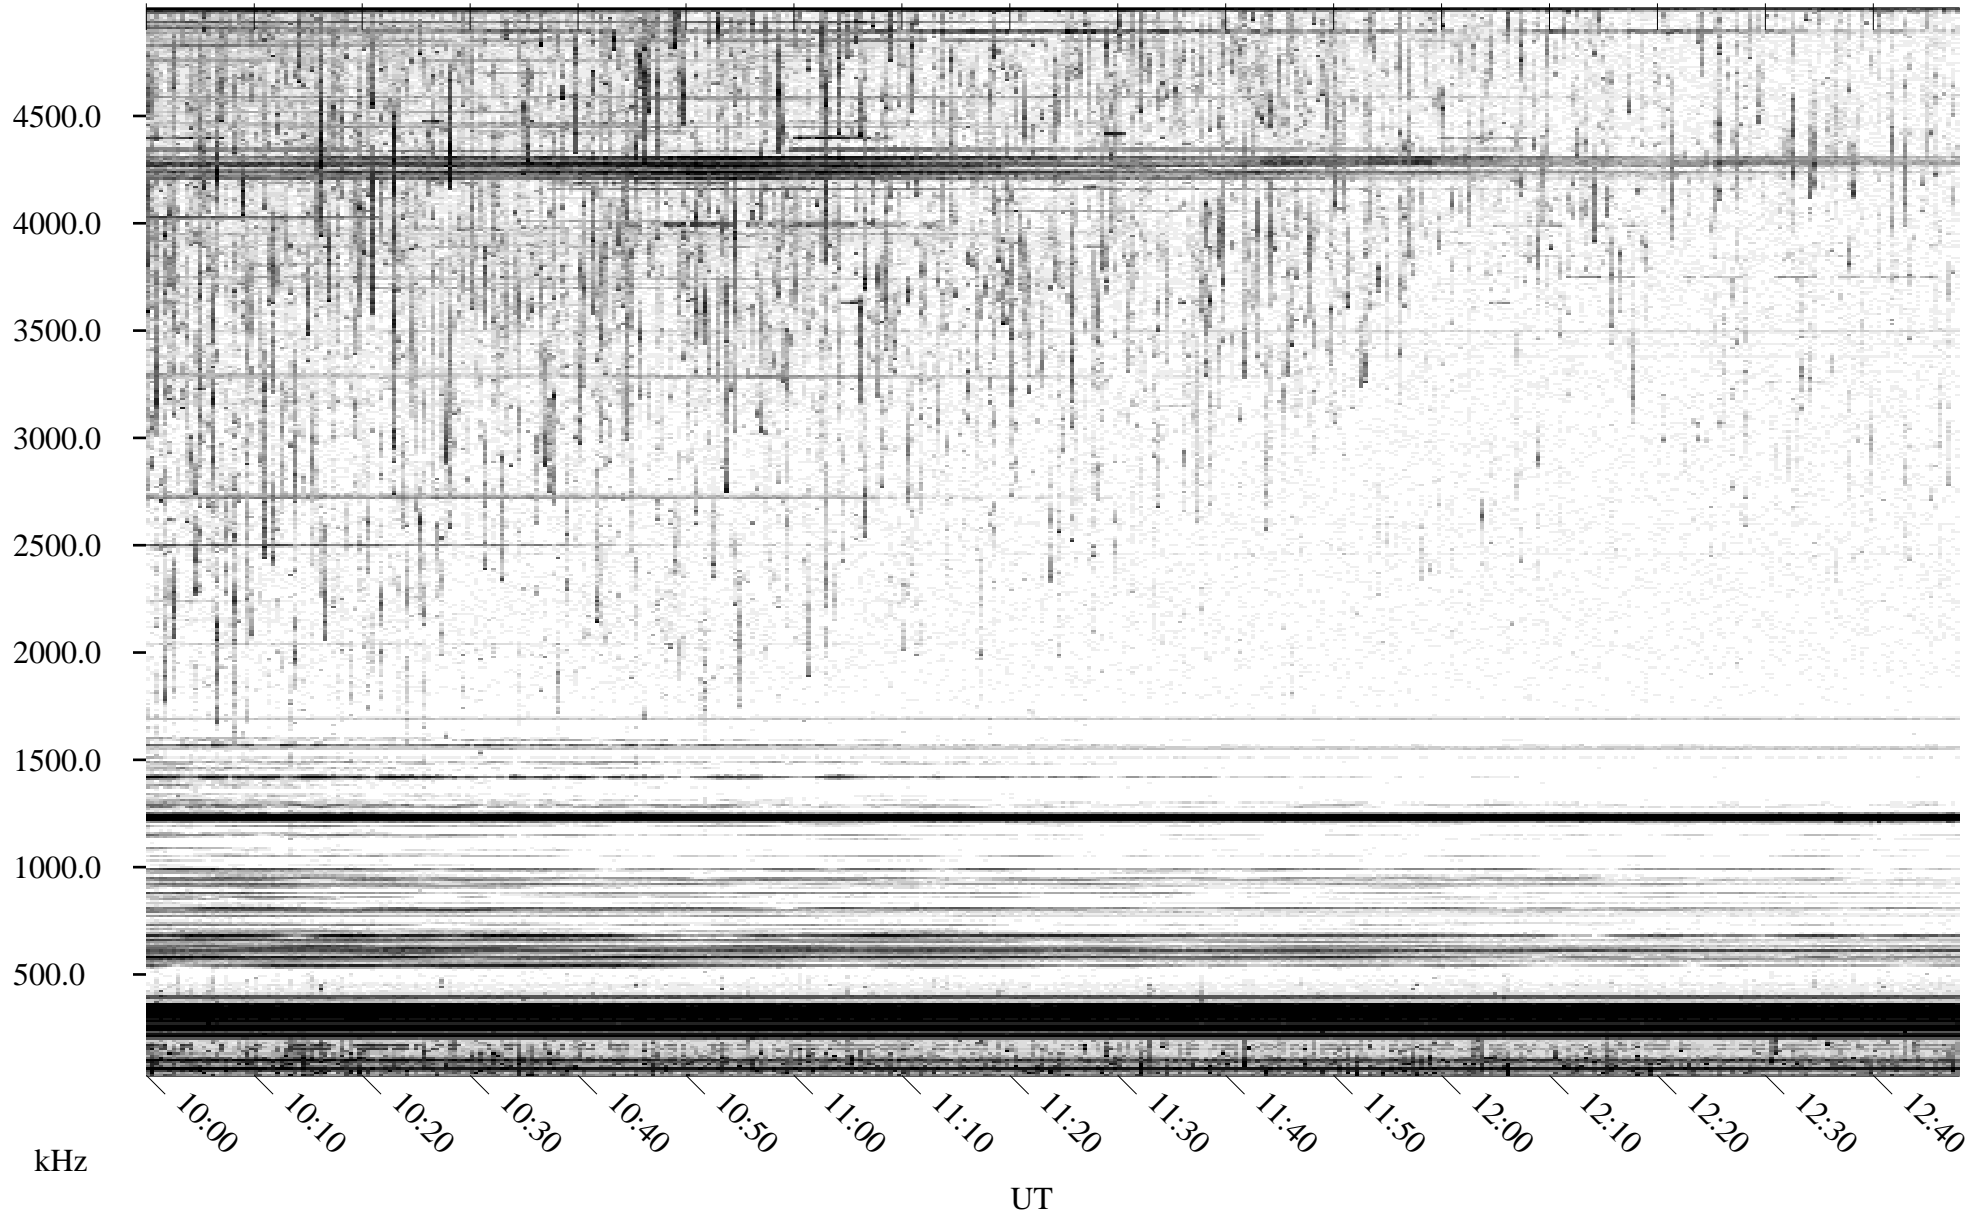

# 06/06/1995 Churchill, Manitoba

Linear Scale    Black = 161    White = 15

ch95156l.r00m max\_12

Page 4

# 06/06/1995 Churchill, Manitoba

Linear Scale    Black = 161    White = 15

ch95156l.r00m max\_12

Page 5

# 06/06/1995 Churchill, Manitoba

Linear Scale    Black = 161    White = 15

ch95156l.r00m max\_12

Page 6

# 06/06/1995 Churchill, Manitoba

Linear Scale    Black = 161    White = 15

ch95156l.r00m max\_12

Page 7