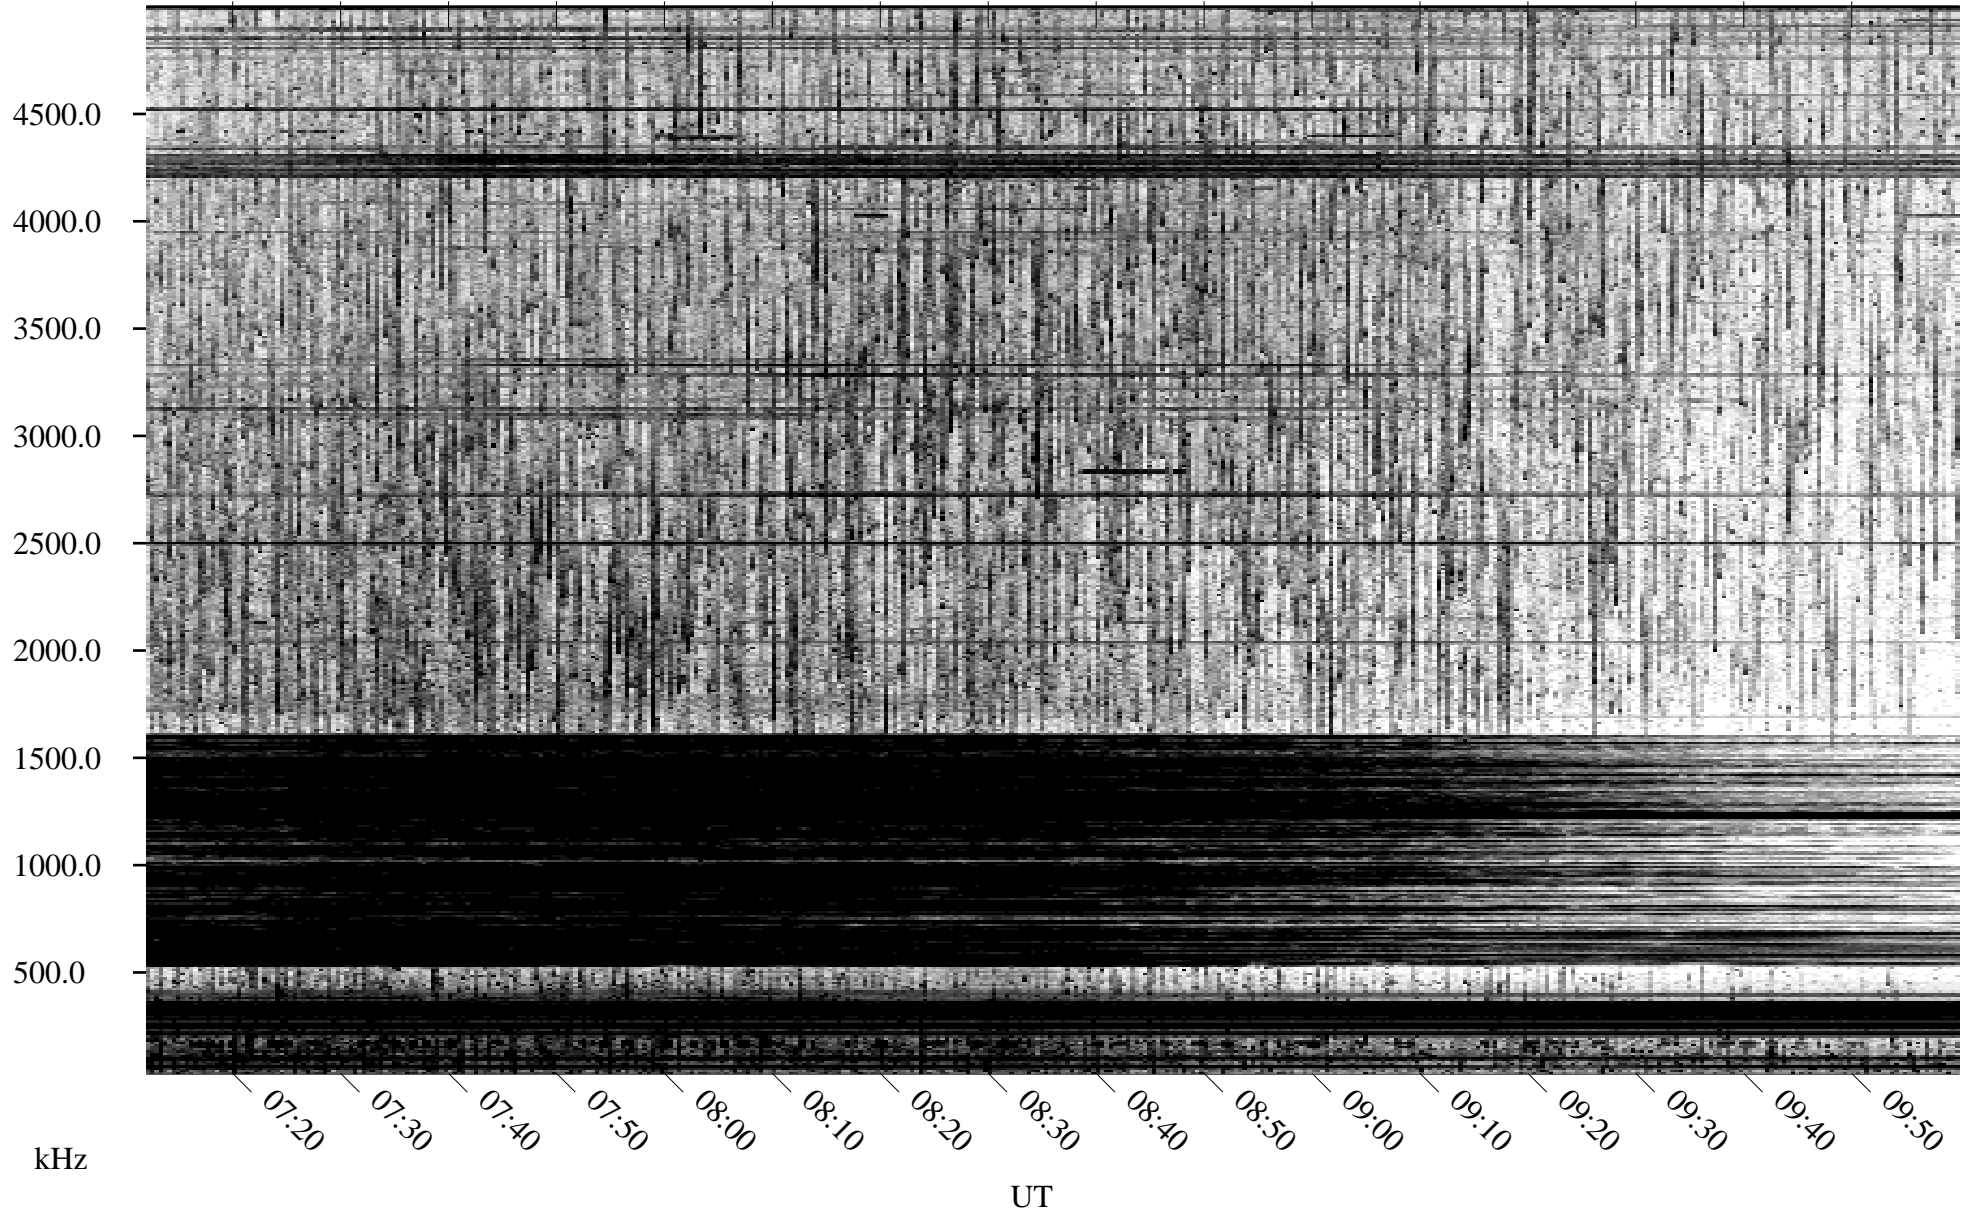

# 06/06/1995 Churchill, Manitoba

Linear Scale    Black = 161    White = 15

ch95156l.r00m max\_12

Page 3

# 06/06/1995 Churchill, Manitoba

Linear Scale    Black = 161    White = 15

ch95156l.r00m max\_12

Page 4

# 06/06/1995 Churchill, Manitoba

Linear Scale    Black = 161    White = 15

ch95156l.r00m max\_12

Page 5

# 06/06/1995 Churchill, Manitoba

Linear Scale    Black = 161    White = 15

ch95156l.r00m max\_12

Page 6