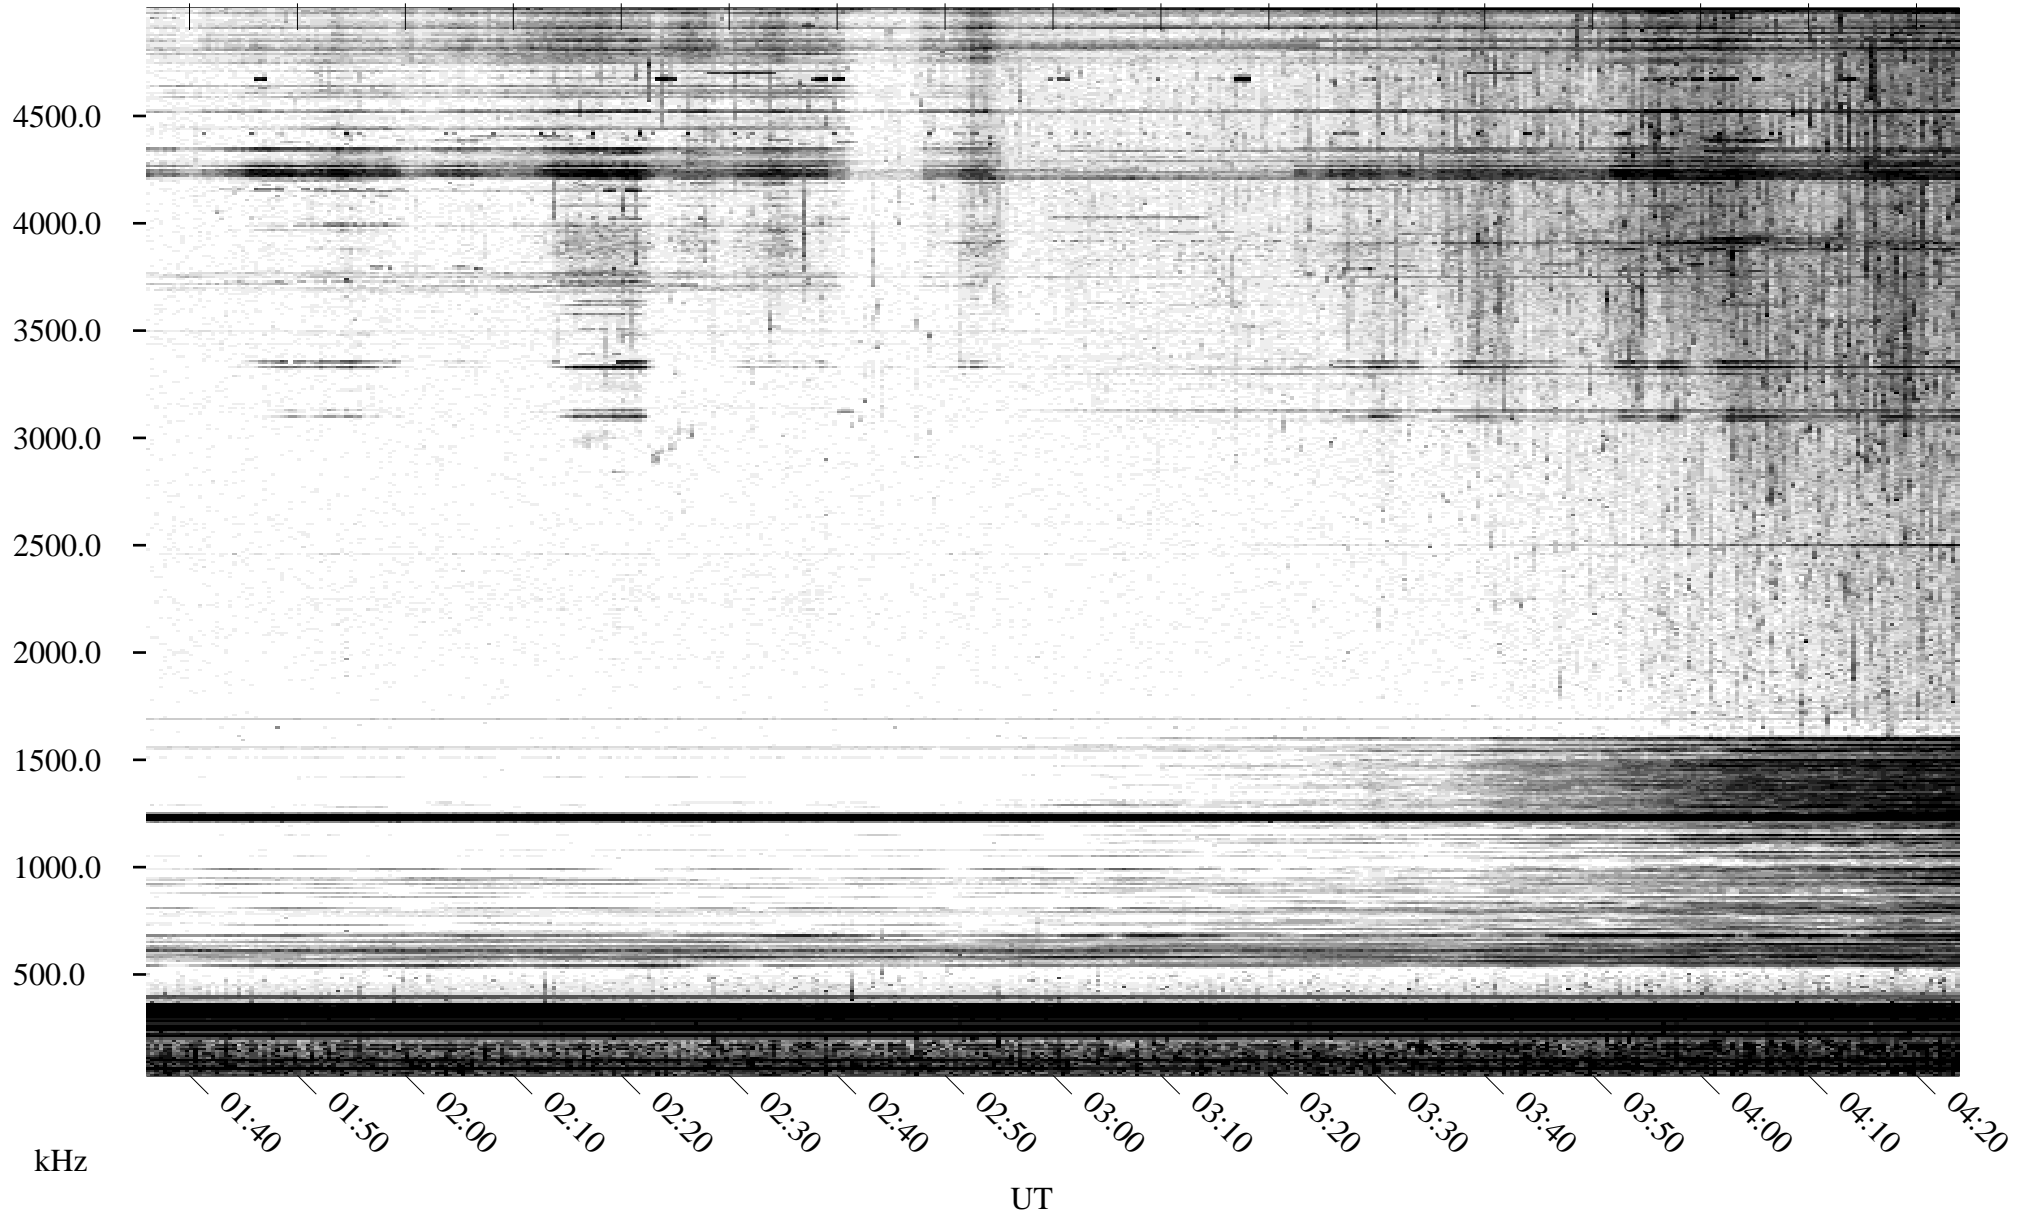

# 06/05/1995 Churchill, Manitoba

Linear Scale    Black = 161    White = 15

ch95156l.r00m max\_12

Page 1

# 06/05/1995 Churchill, Manitoba

Linear Scale    Black = 161    White = 15

ch95156l.r00m max\_12

Page 2

# 06/06/1995 Churchill, Manitoba

Linear Scale    Black = 161    White = 15

ch95156l.r00m max\_12

Page 3

# 06/06/1995 Churchill, Manitoba

Linear Scale    Black = 161    White = 15

ch95156l.r00m max\_12

Page 4