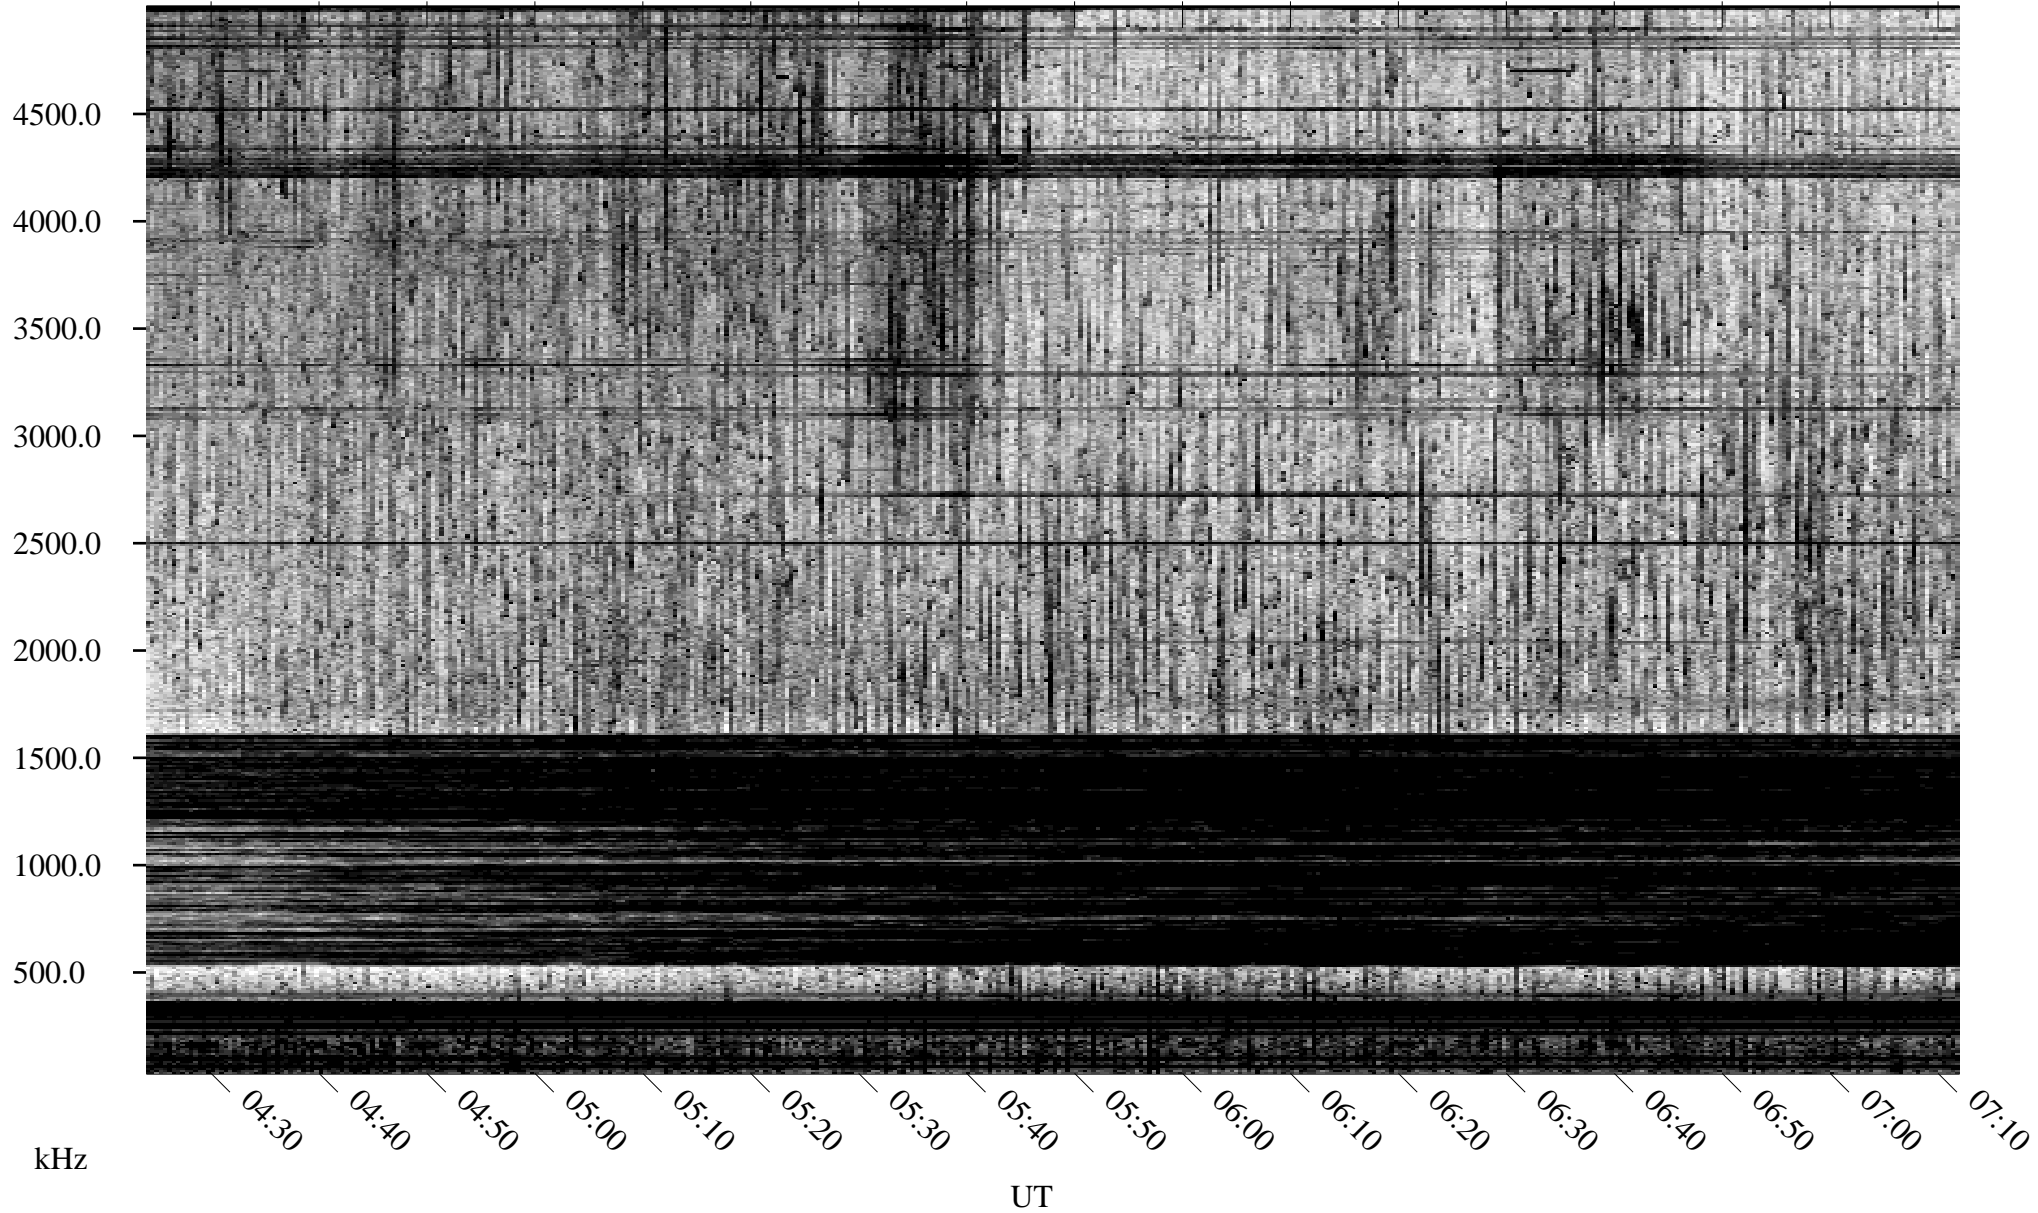

# 06/05/1995 Churchill, Manitoba

Linear Scale    Black = 161    White = 15

ch95156l.r00m max\_12

Page 2

# 06/06/1995 Churchill, Manitoba

Linear Scale    Black = 161    White = 15

ch95156l.r00m max\_12

Page 3

# 06/06/1995 Churchill, Manitoba

Linear Scale    Black = 161    White = 15

ch95156l.r00m max\_12

Page 4

# 06/06/1995 Churchill, Manitoba

Linear Scale    Black = 161    White = 15

ch95156l.r00m max\_12

Page 5