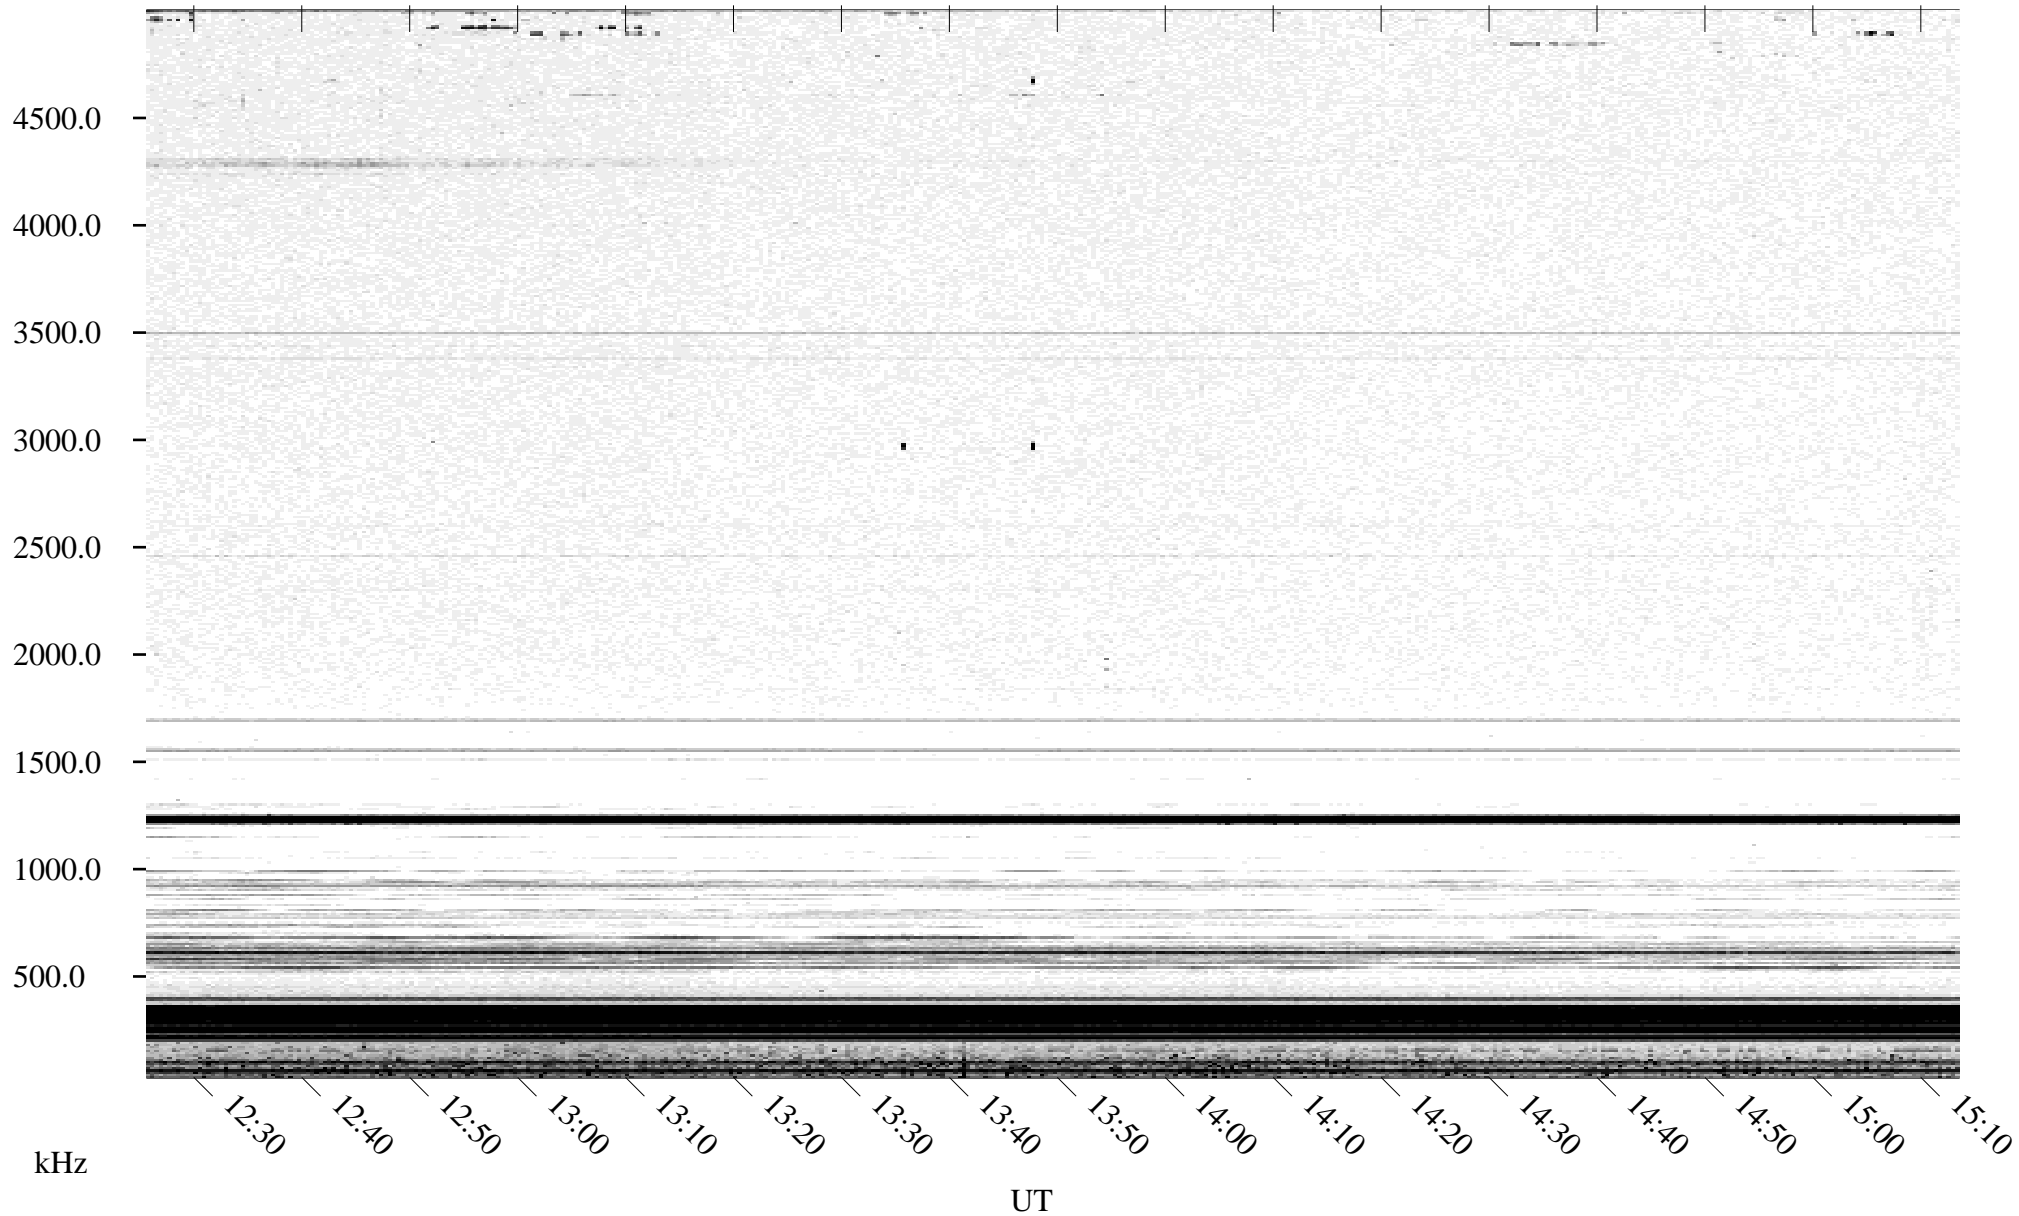

06/07/1995 Churchill, Manitoba

Linear Scale Black = 161 White = 15

ch95158l.r01m max_12

Page 1

06/07/1995 Churchill, Manitoba

Linear Scale Black = 161 White = 15

ch95158l.r01m max_12

Page 2

06/07/1995 Churchill, Manitoba

Linear Scale Black = 161 White = 15

ch95158l.r01m max_12

Page 3