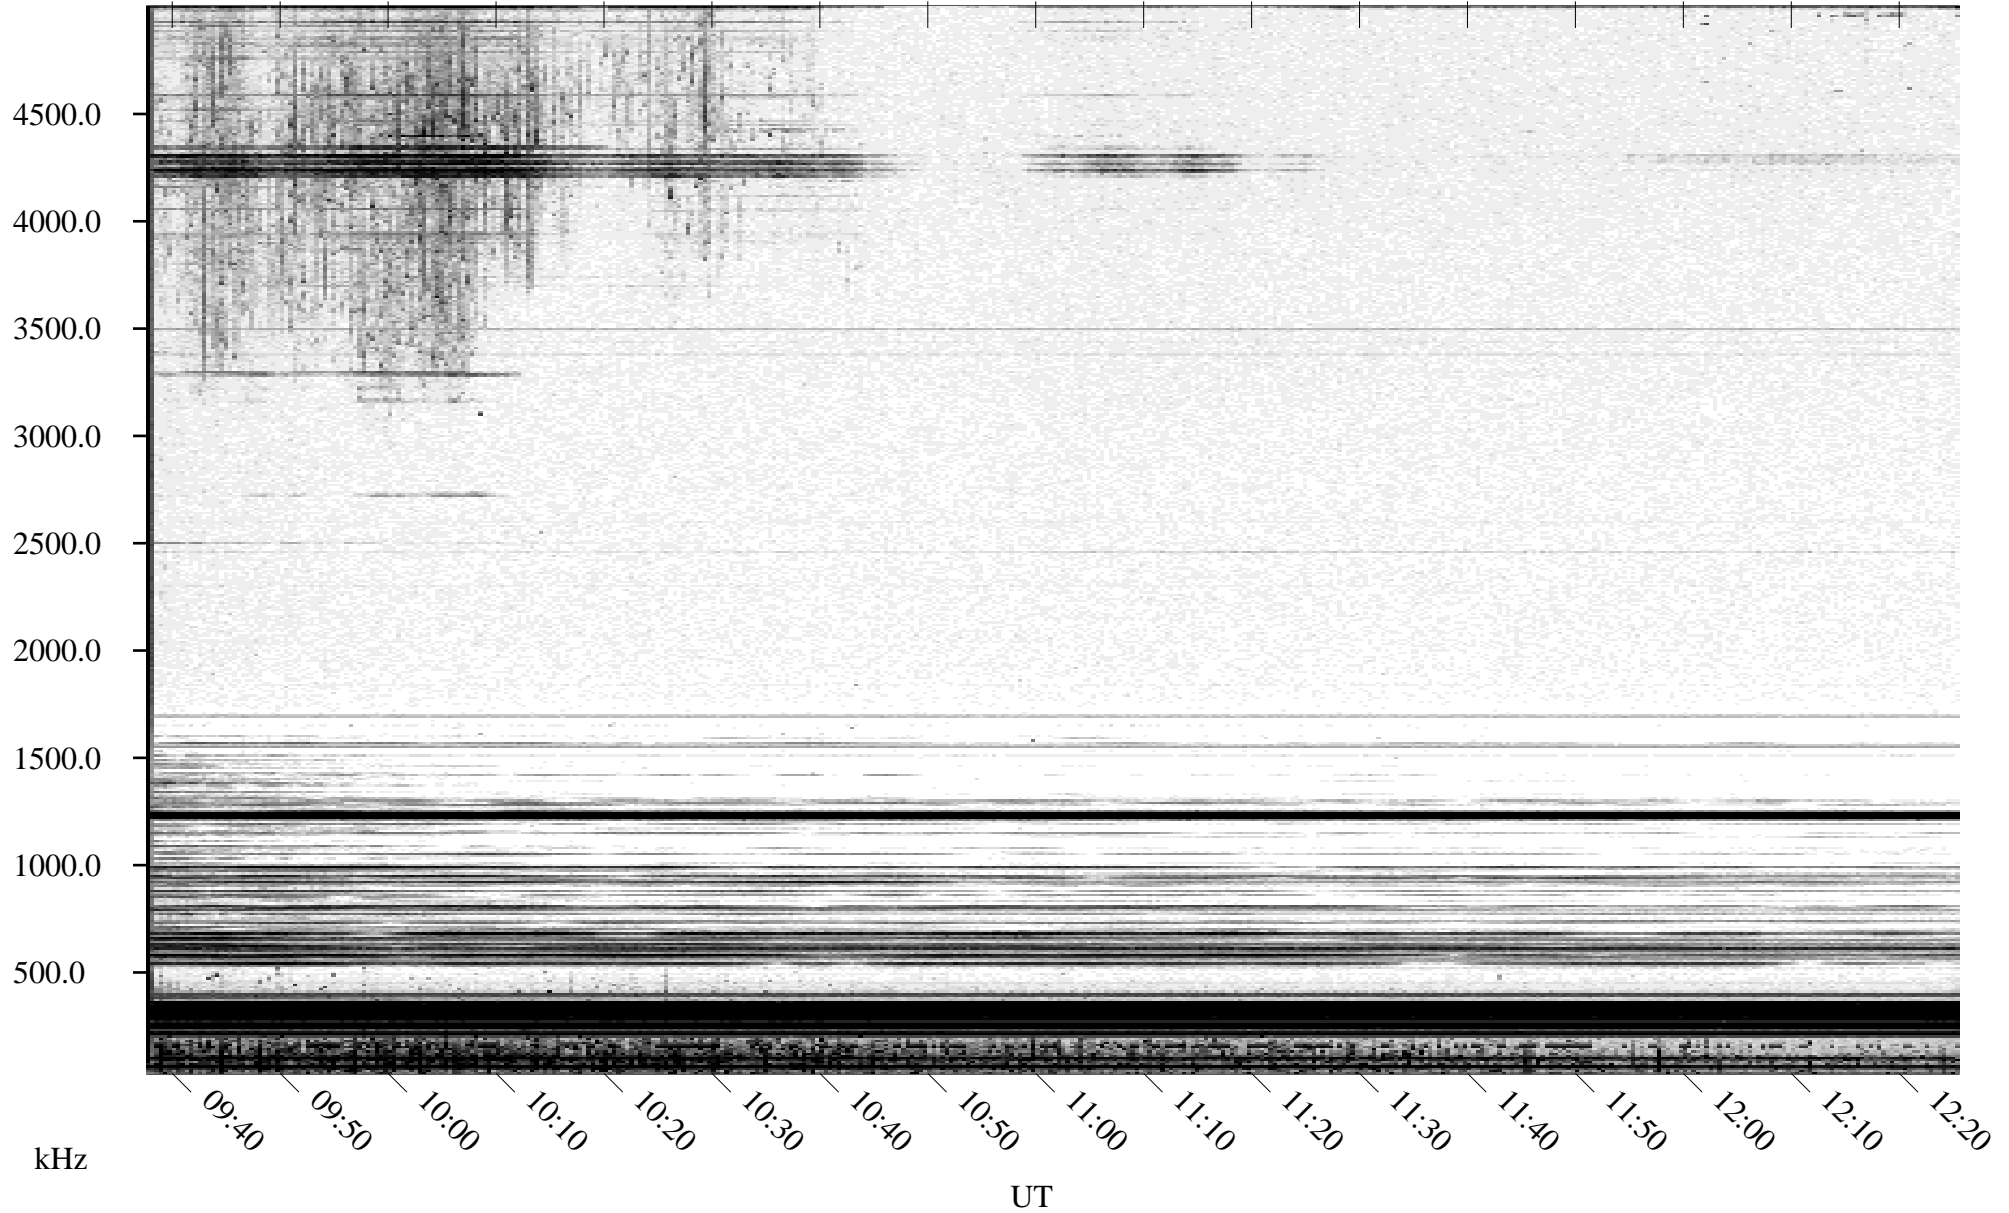

06/07/1995 Churchill, Manitoba

Linear Scale Black = 161 White = 15

ch95158l.r01m max_12

Page 1

06/07/1995 Churchill, Manitoba

Linear Scale Black = 161 White = 15

ch95158l.r01m max_12

Page 2

06/07/1995 Churchill, Manitoba

Linear Scale Black = 161 White = 15

ch95158l.r01m max_12

Page 3