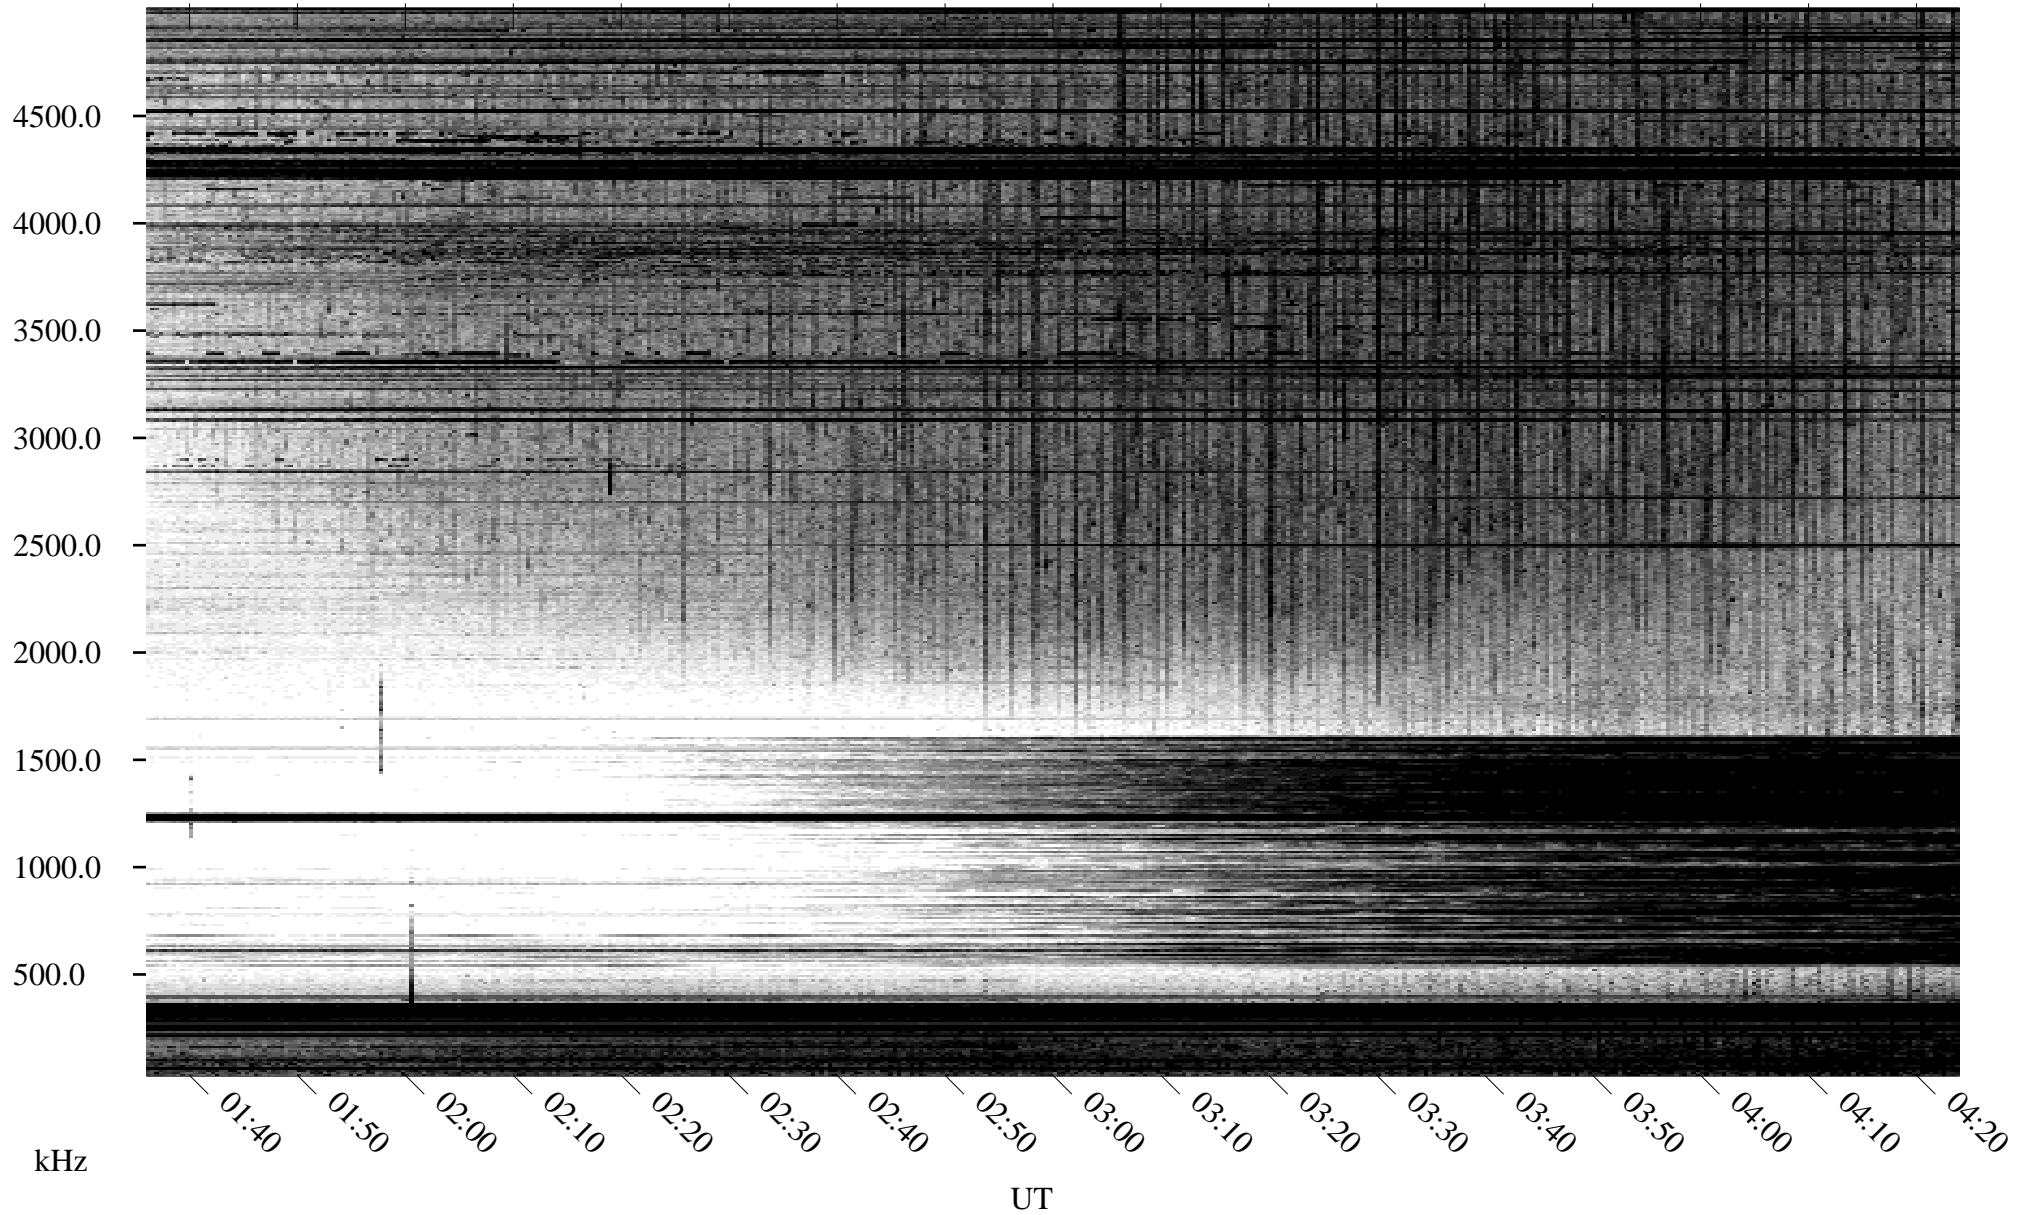

06/08/1995 Churchill, Manitoba

Linear Scale Black = 161 White = 15

ch95159l.r00m max_12

Page 1

06/08/1995 Churchill, Manitoba

Linear Scale Black = 161 White = 15

ch95159l.r00m max_12

Page 2

06/09/1995 Churchill, Manitoba

Linear Scale Black = 161 White = 15

ch95159l.r00m max_12

Page 3

06/09/1995 Churchill, Manitoba

Linear Scale Black = 161 White = 15

ch95159l.r00m max_12

Page 4

06/09/1995 Churchill, Manitoba

Linear Scale Black = 161 White = 15

ch95159l.r00m max_12

Page 5

UT