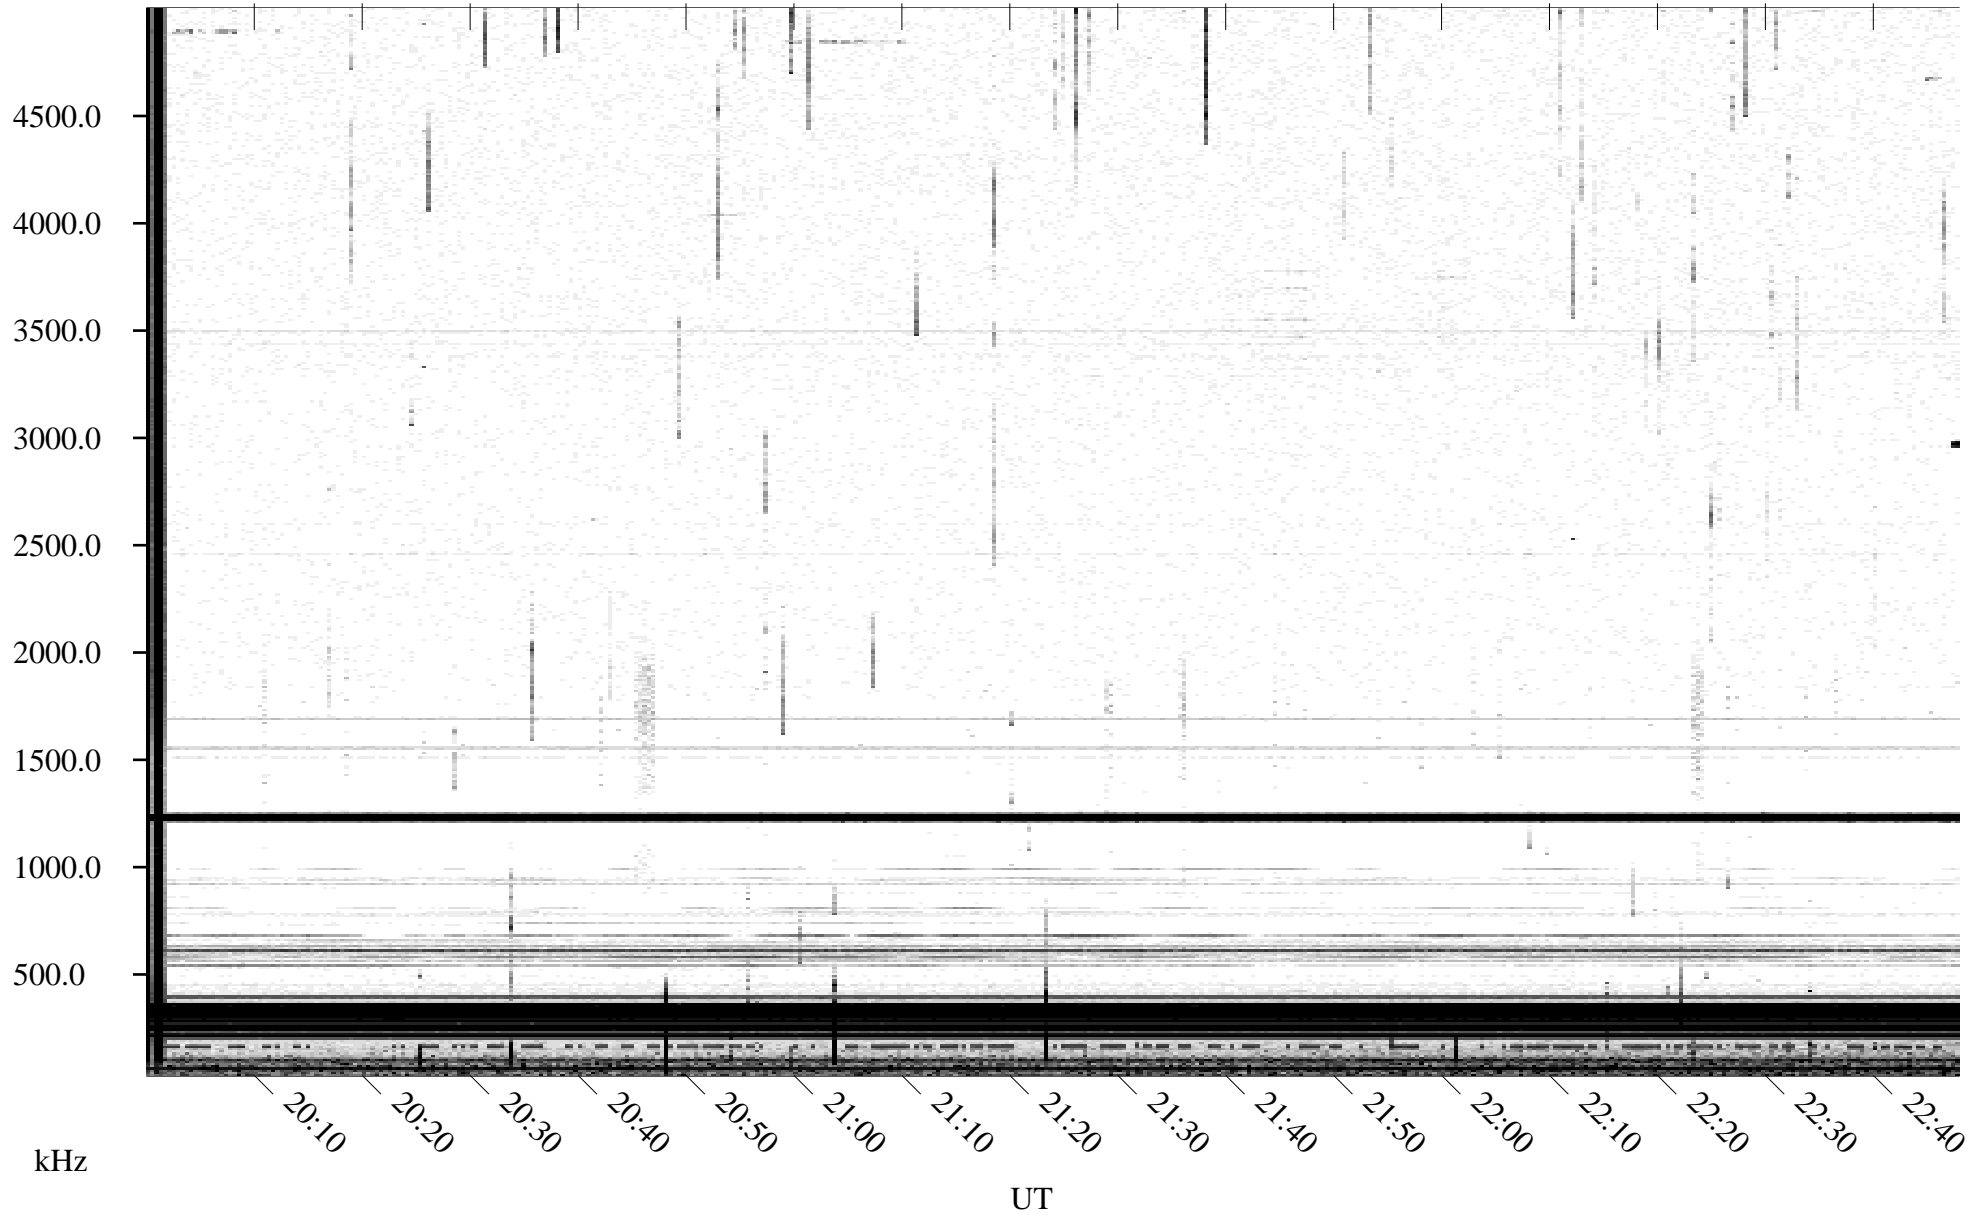

06/08/1995 Churchill, Manitoba

Linear Scale Black = 161 White = 15

ch95159l.r00m max_12

Page 1

06/08/1995 Churchill, Manitoba

Linear Scale Black = 161 White = 15

ch95159l.r00m max_12

Page 2

06/09/1995 Churchill, Manitoba

Linear Scale Black = 161 White = 15

ch95159l.r00m max_12

Page 3

06/09/1995 Churchill, Manitoba

Linear Scale Black = 161 White = 15

ch95159l.r00m max_12

Page 4

06/09/1995 Churchill, Manitoba

Linear Scale Black = 161 White = 15

ch95159l.r00m max_12

Page 5

UT