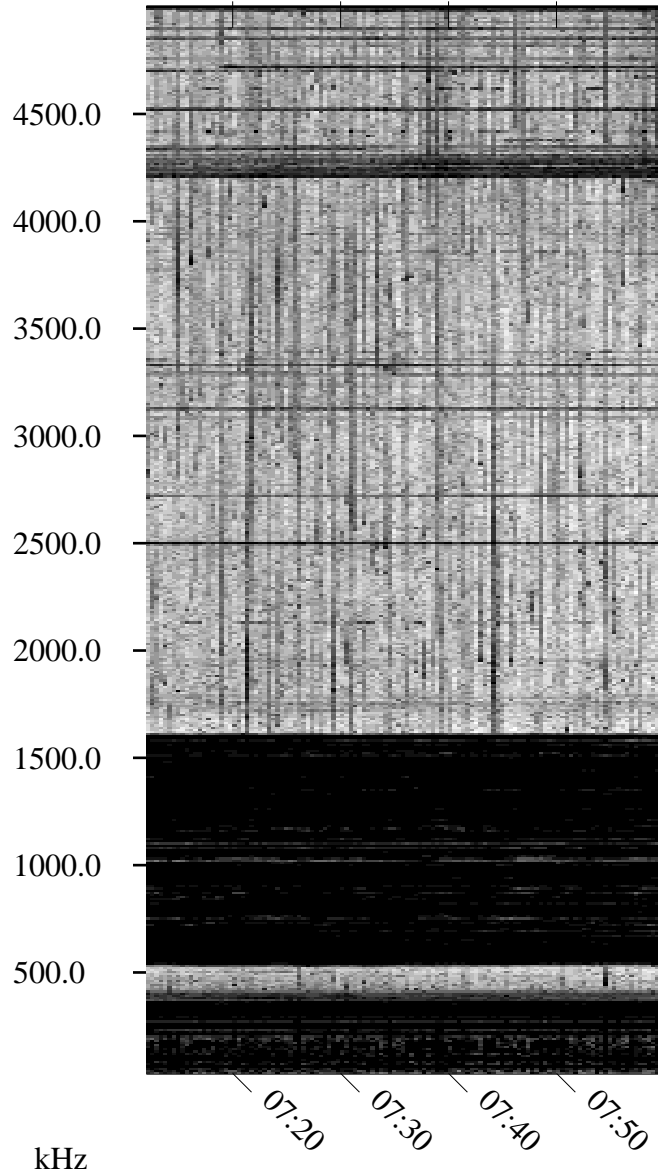

06/08/1995 Churchill, Manitoba

Linear Scale Black = 161 White = 15

ch95159l.r00m max_12

Page 1

06/08/1995 Churchill, Manitoba

Linear Scale Black = 161 White = 15

ch95159l.r00m max_12

Page 2

06/09/1995 Churchill, Manitoba

Linear Scale Black = 161 White = 15

ch95159l.r00m max_12

Page 3

06/09/1995 Churchill, Manitoba

Linear Scale Black = 161 White = 15

ch95159l.r00m max_12

Page 4

06/09/1995 Churchill, Manitoba

Linear Scale Black = 161 White = 15

ch95159l.r00m max_12

Page 5

UT