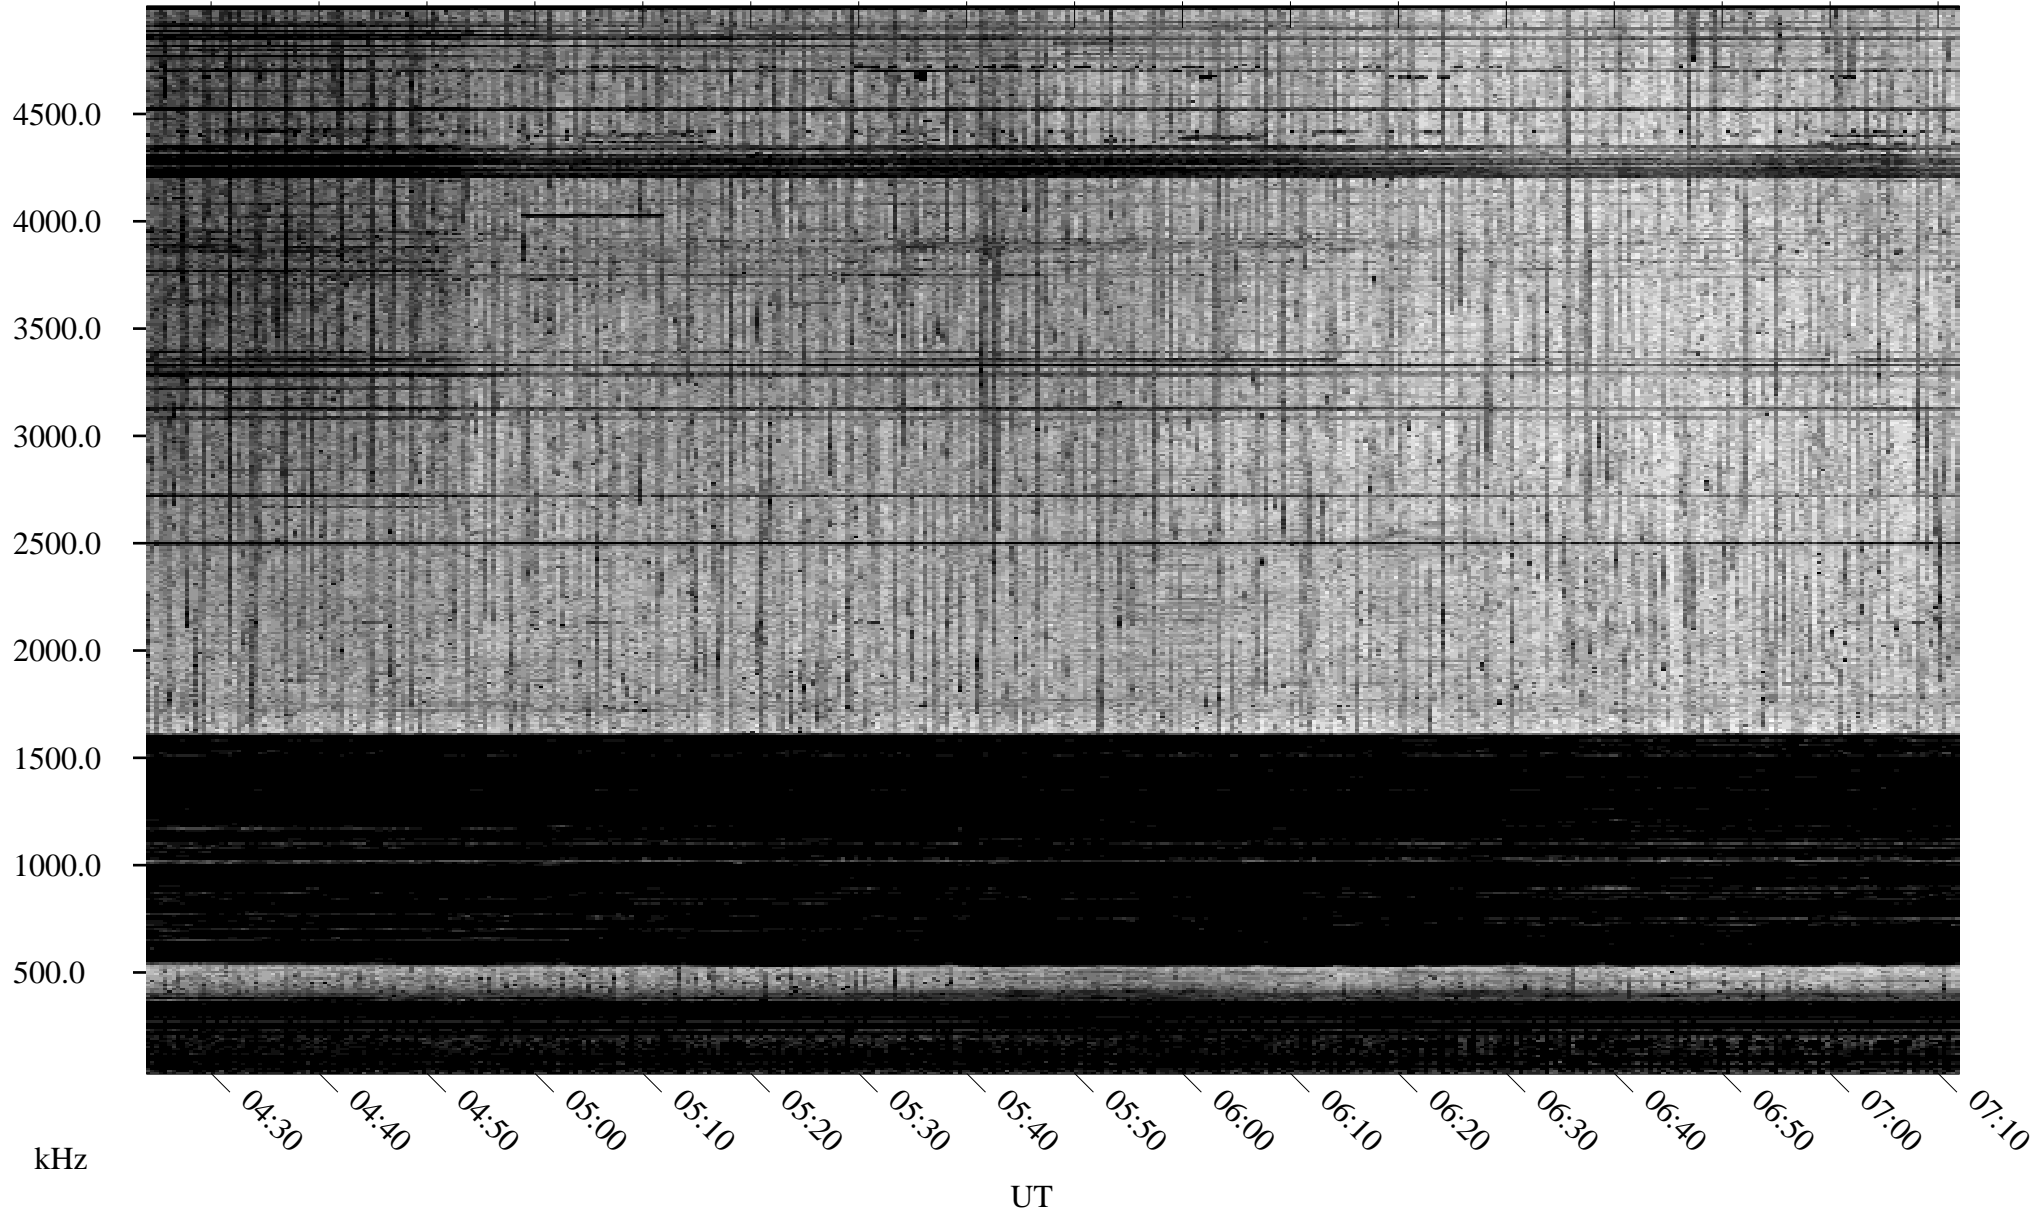

06/08/1995 Churchill, Manitoba

Linear Scale Black = 161 White = 15

ch95159l.r00m max_12

Page 1

06/08/1995 Churchill, Manitoba

Linear Scale Black = 161 White = 15

ch95159l.r00m max_12

Page 2

06/09/1995 Churchill, Manitoba

Linear Scale Black = 161 White = 15

ch95159l.r00m max_12

Page 3

06/09/1995 Churchill, Manitoba

Linear Scale Black = 161 White = 15

ch95159l.r00m max_12

Page 4

06/09/1995 Churchill, Manitoba

Linear Scale Black = 161 White = 15

ch95159l.r00m max_12

Page 5

UT