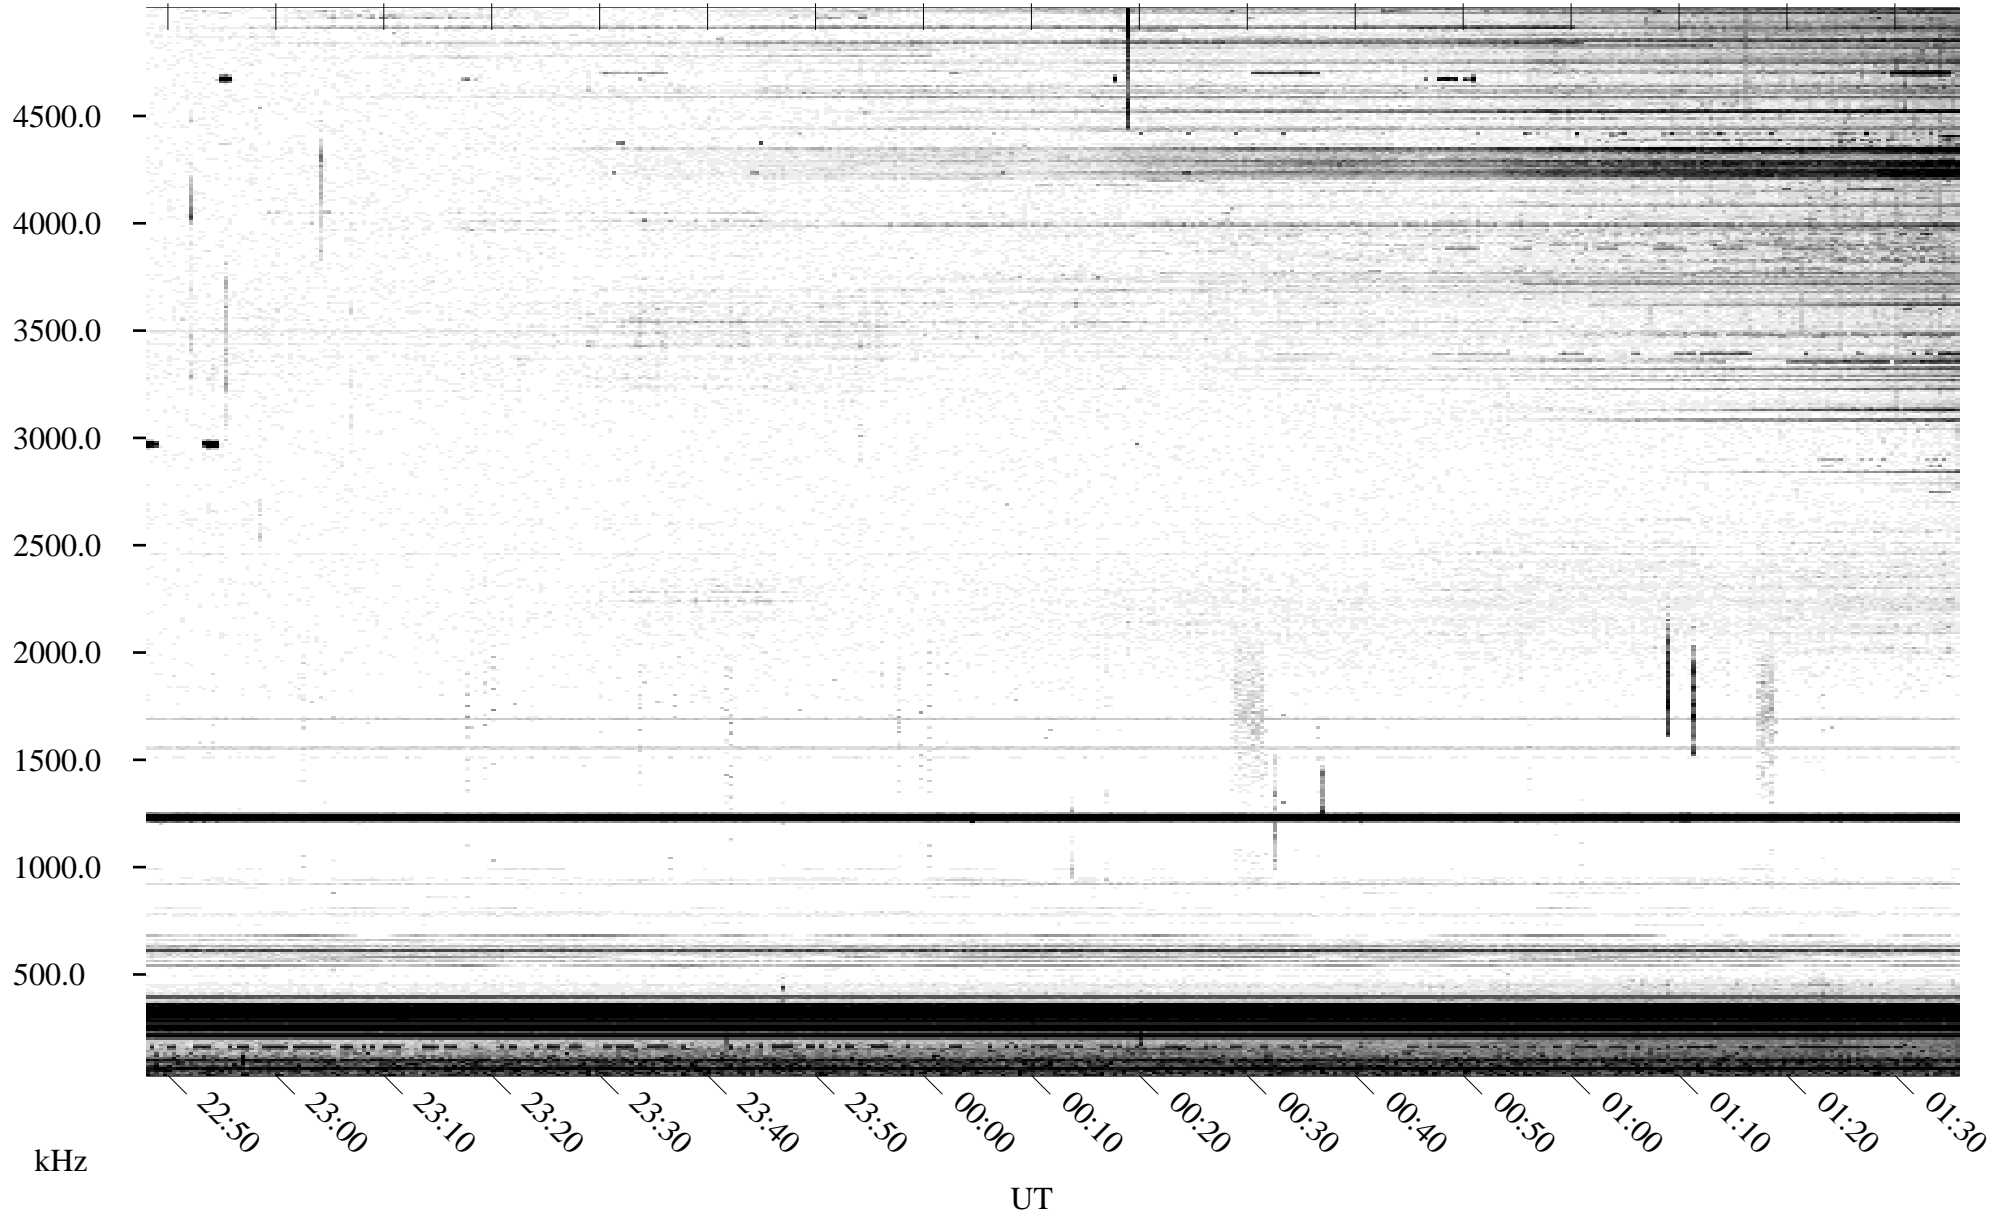

06/08/1995 Churchill, Manitoba

Linear Scale Black = 161 White = 15

ch95159l.r00m max_12

Page 1

06/08/1995 Churchill, Manitoba

Linear Scale Black = 161 White = 15

ch95159l.r00m max_12

Page 2

06/09/1995 Churchill, Manitoba

Linear Scale Black = 161 White = 15

ch95159l.r00m max_12

Page 3

06/09/1995 Churchill, Manitoba

Linear Scale Black = 161 White = 15

ch95159l.r00m max_12

Page 4

06/09/1995 Churchill, Manitoba

Linear Scale Black = 161 White = 15

ch95159l.r00m max_12

Page 5

UT