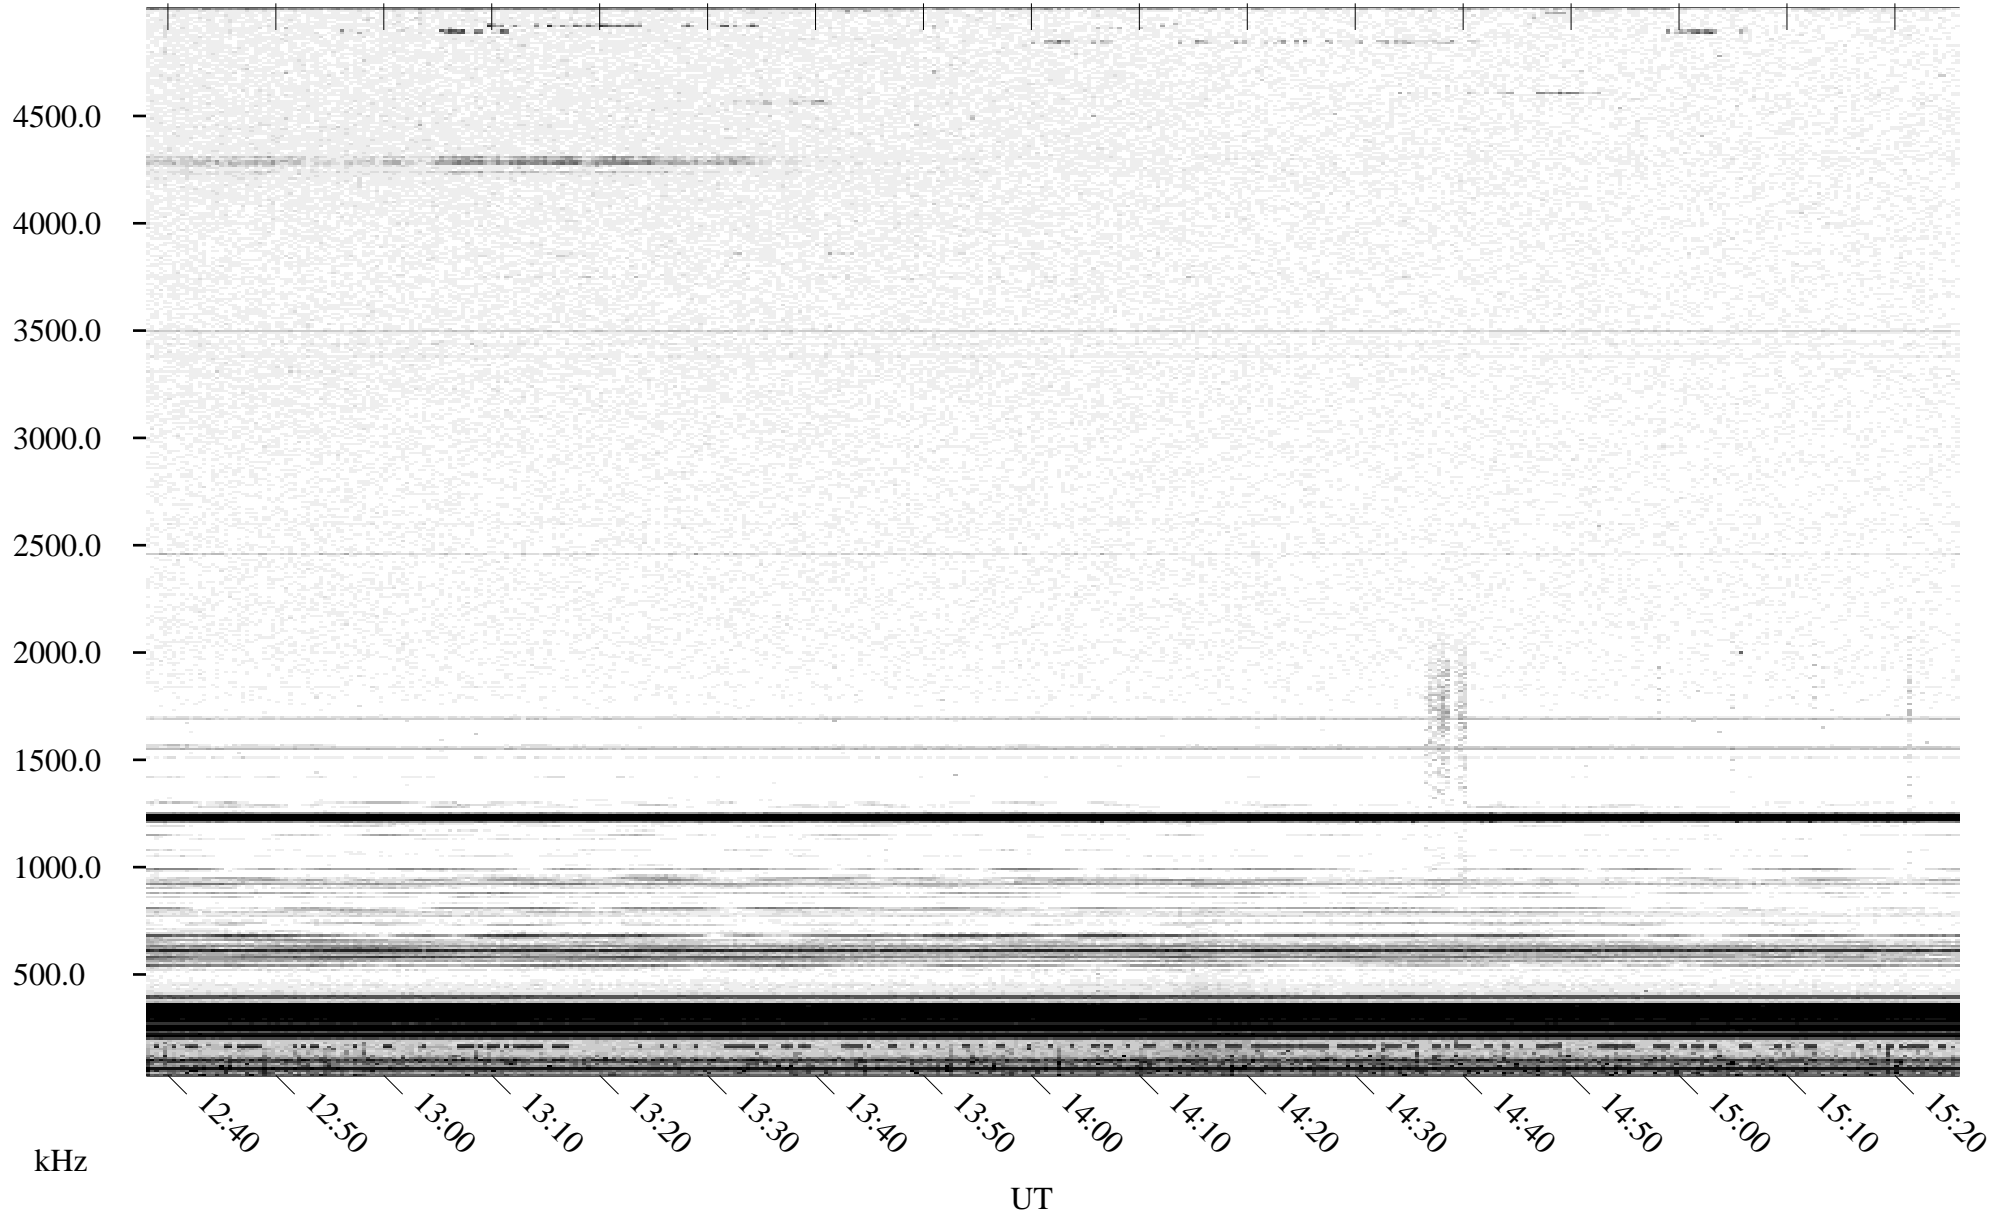

06/09/1995 Churchill, Manitoba

Linear Scale Black = 161 White = 15

ch95160l.r00m max_12

Page 1

06/09/1995 Churchill, Manitoba

Linear Scale Black = 161 White = 15

ch95160l.r00m max_12

Page 2

06/09/1995 Churchill, Manitoba

Linear Scale Black = 161 White = 15

ch95160l.r00m max_12

Page 3

UT