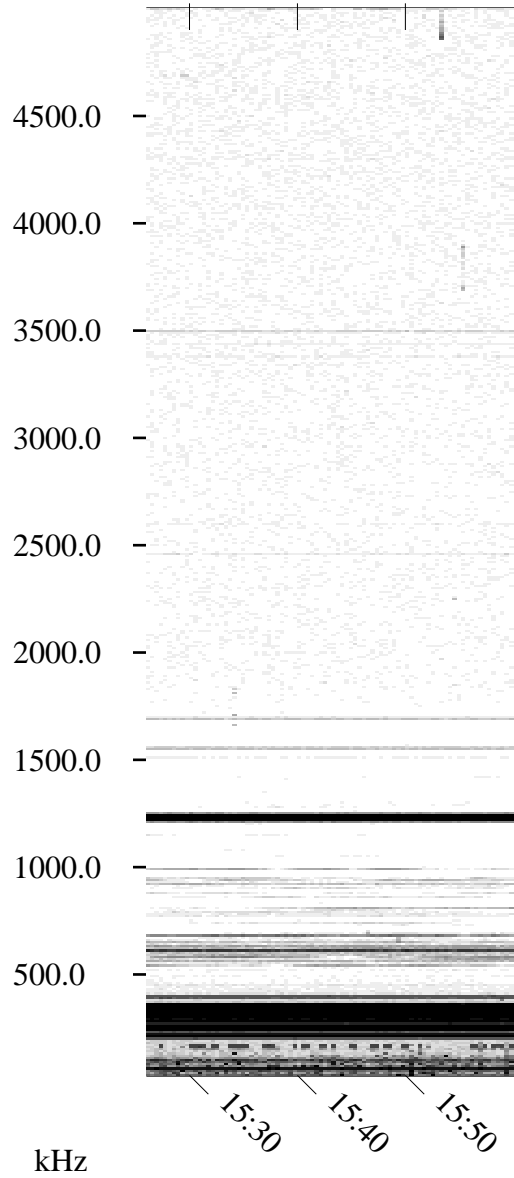

06/09/1995 Churchill, Manitoba

Linear Scale Black = 161 White = 15

ch95160l.r00m max_12

Page 1

06/09/1995 Churchill, Manitoba

Linear Scale Black = 161 White = 15

ch95160l.r00m max_12

Page 2

06/09/1995 Churchill, Manitoba

Linear Scale Black = 161 White = 15

ch95160l.r00m max_12

Page 3

UT