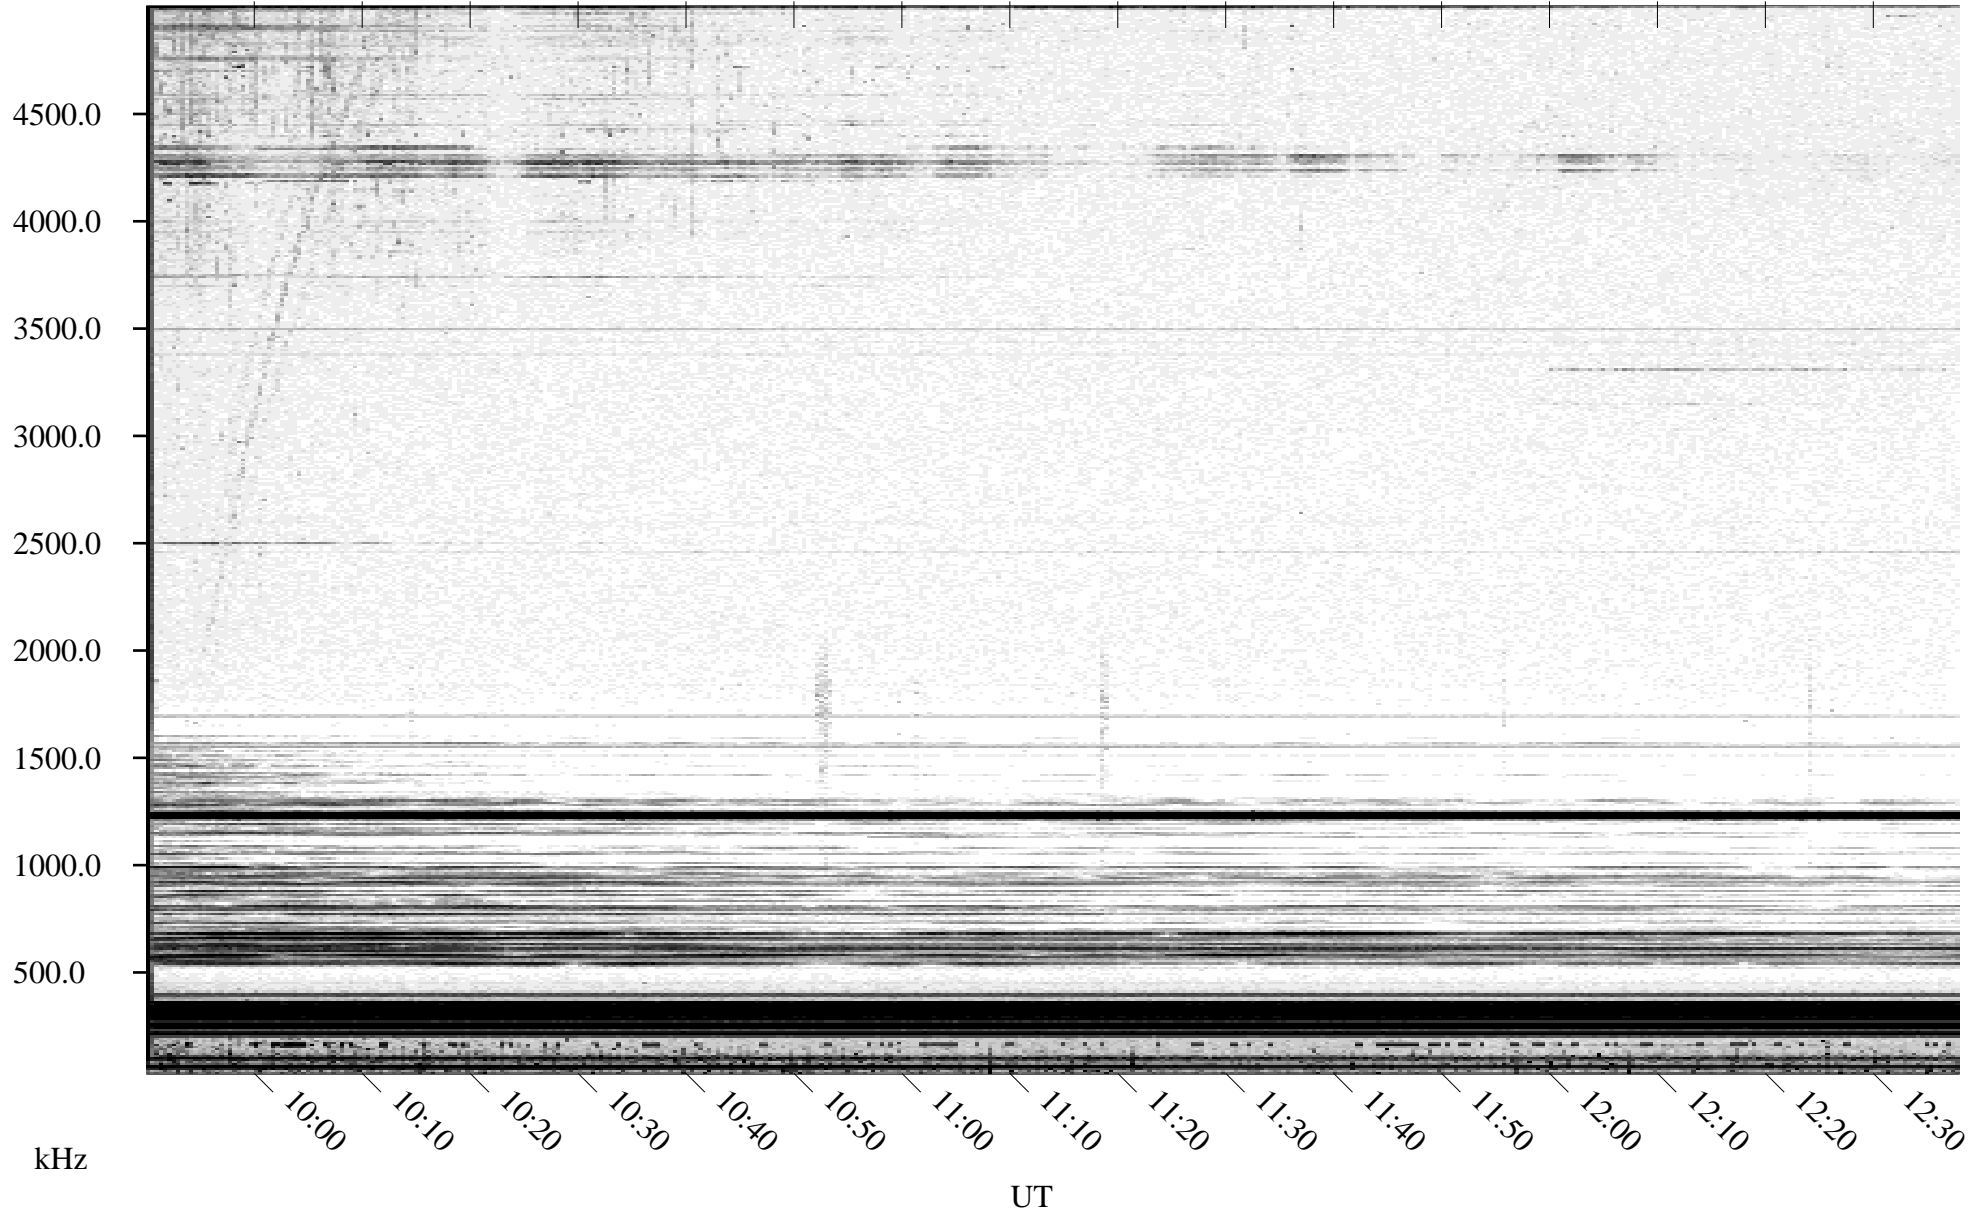

06/09/1995 Churchill, Manitoba

Linear Scale Black = 161 White = 15

ch95160l.r00m max_12

Page 1

06/09/1995 Churchill, Manitoba

Linear Scale Black = 161 White = 15

ch95160l.r00m max_12

Page 2

06/09/1995 Churchill, Manitoba

Linear Scale Black = 161 White = 15

ch95160l.r00m max_12

Page 3

UT