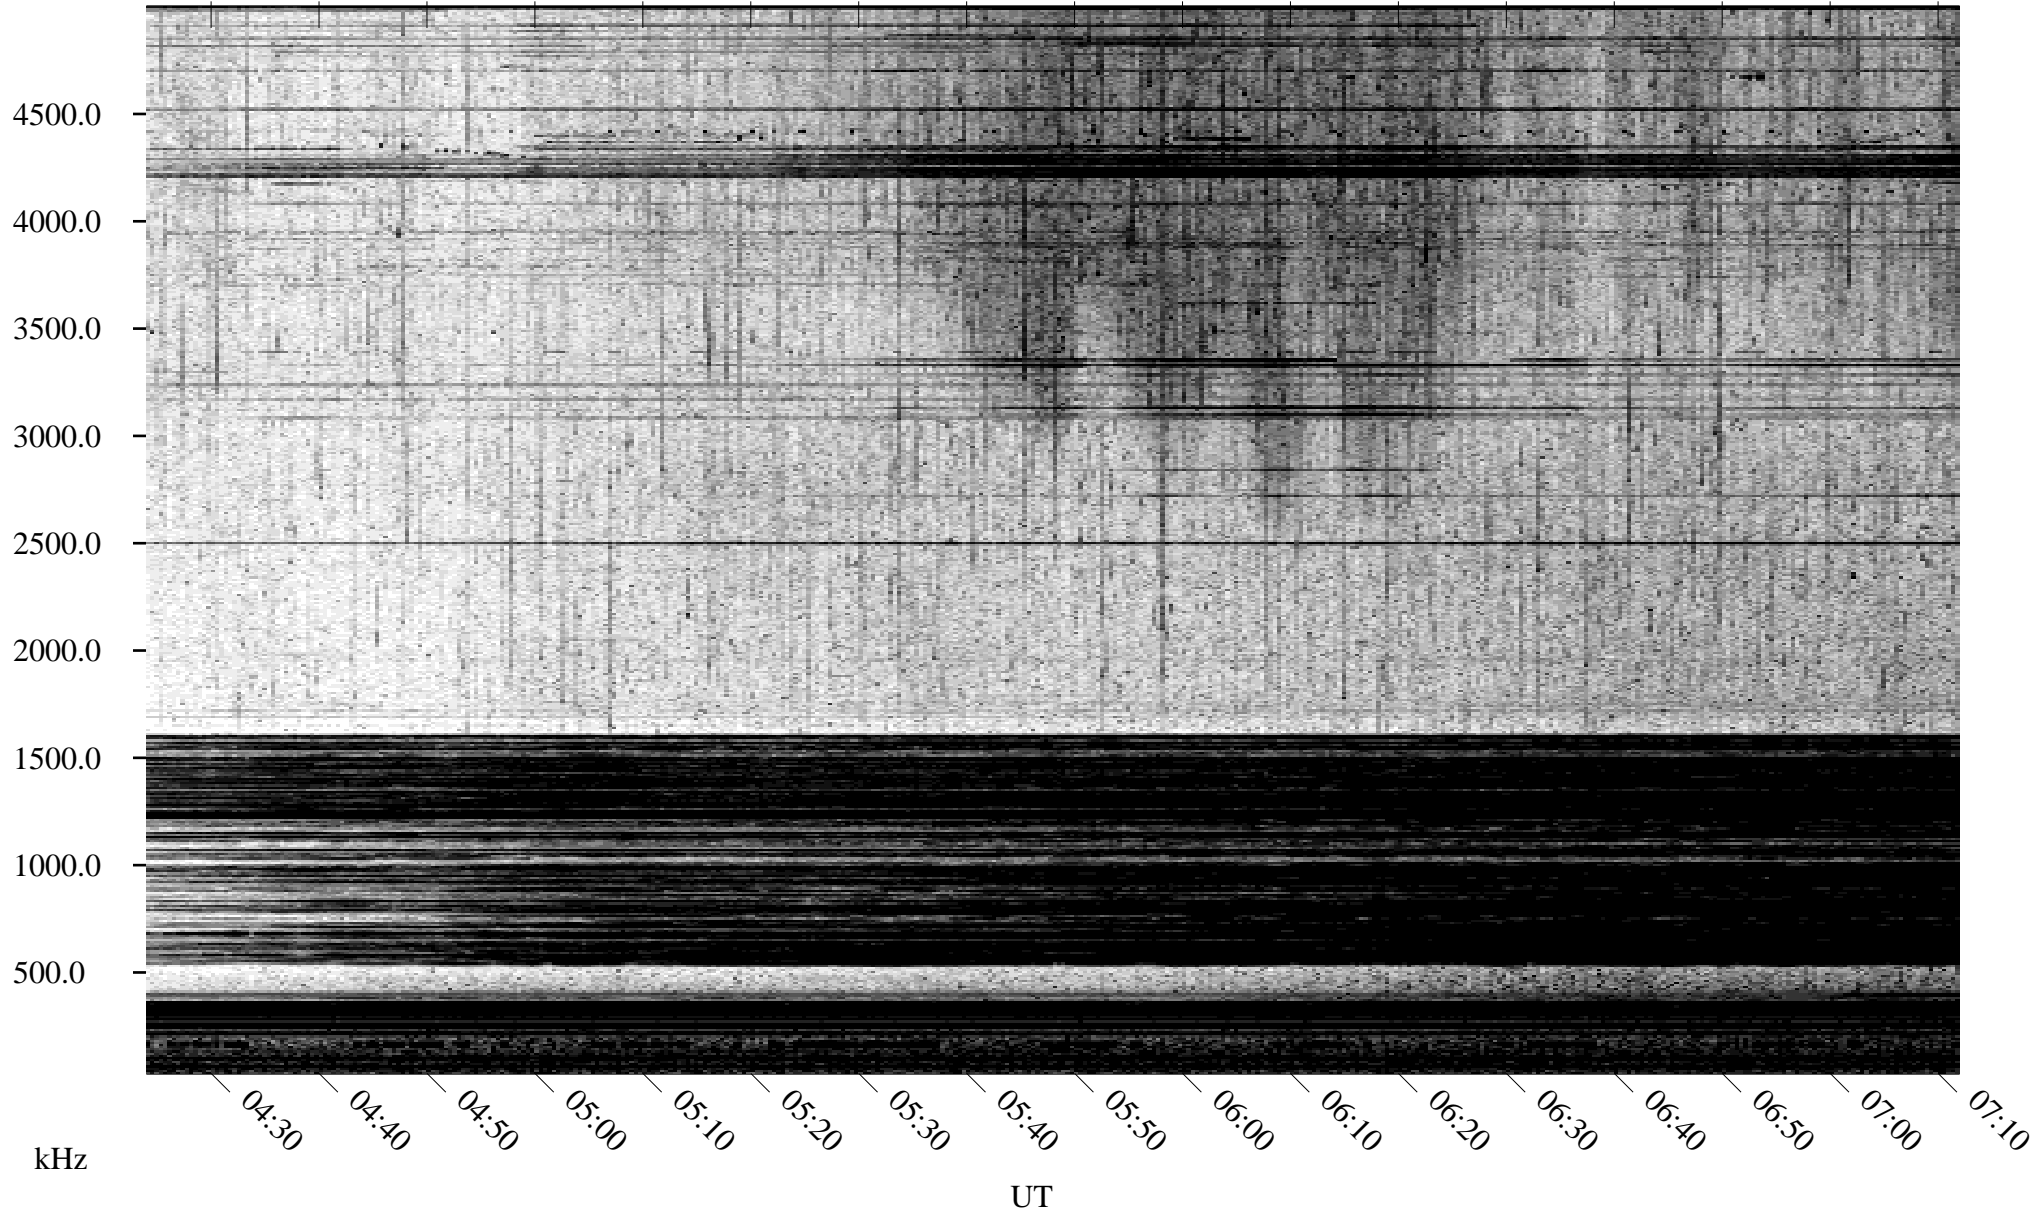

06/09/1995 Churchill, Manitoba

Linear Scale Black = 161 White = 15

ch95160l.r01m max_12

Page 1

06/09/1995 Churchill, Manitoba

Linear Scale Black = 161 White = 15

ch95160l.r01m max_12

Page 2

06/10/1995 Churchill, Manitoba

Linear Scale Black = 161 White = 15

ch95160l.r01m max_12

Page 3

06/10/1995 Churchill, Manitoba

Linear Scale Black = 161 White = 15

ch95160l.r01m max_12

Page 4

06/10/1995 Churchill, Manitoba

Linear Scale Black = 161 White = 15

ch95160l.r01m max_12

Page 5

06/10/1995 Churchill, Manitoba

Linear Scale Black = 161 White = 15

ch95160l.r01m max_12

Page 6

06/10/1995 Churchill, Manitoba

Linear Scale Black = 161 White = 15

ch95160l.r01m max_12

Page 7

06/10/1995 Churchill, Manitoba

Linear Scale Black = 161 White = 15

ch95160l.r01m max_12

Page 8