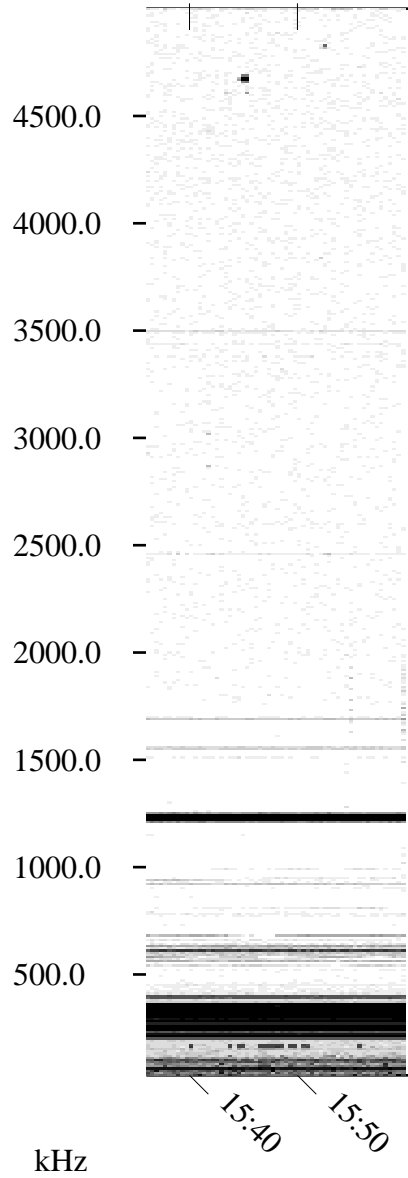

06/09/1995 Churchill, Manitoba

Linear Scale Black = 161 White = 15

ch95160l.r01m max_12

Page 1

06/09/1995 Churchill, Manitoba

Linear Scale Black = 161 White = 15

ch95160l.r01m max_12

Page 2

06/10/1995 Churchill, Manitoba

Linear Scale Black = 161 White = 15

ch95160l.r01m max_12

Page 3

06/10/1995 Churchill, Manitoba

Linear Scale Black = 161 White = 15

ch95160l.r01m max_12

Page 4

06/10/1995 Churchill, Manitoba

Linear Scale Black = 161 White = 15

ch95160l.r01m max_12

Page 5

06/10/1995 Churchill, Manitoba

Linear Scale Black = 161 White = 15

ch95160l.r01m max_12

Page 6

06/10/1995 Churchill, Manitoba

Linear Scale Black = 161 White = 15

ch95160l.r01m max_12

Page 7

06/10/1995 Churchill, Manitoba

Linear Scale Black = 161 White = 15

ch95160l.r01m max_12

Page 8