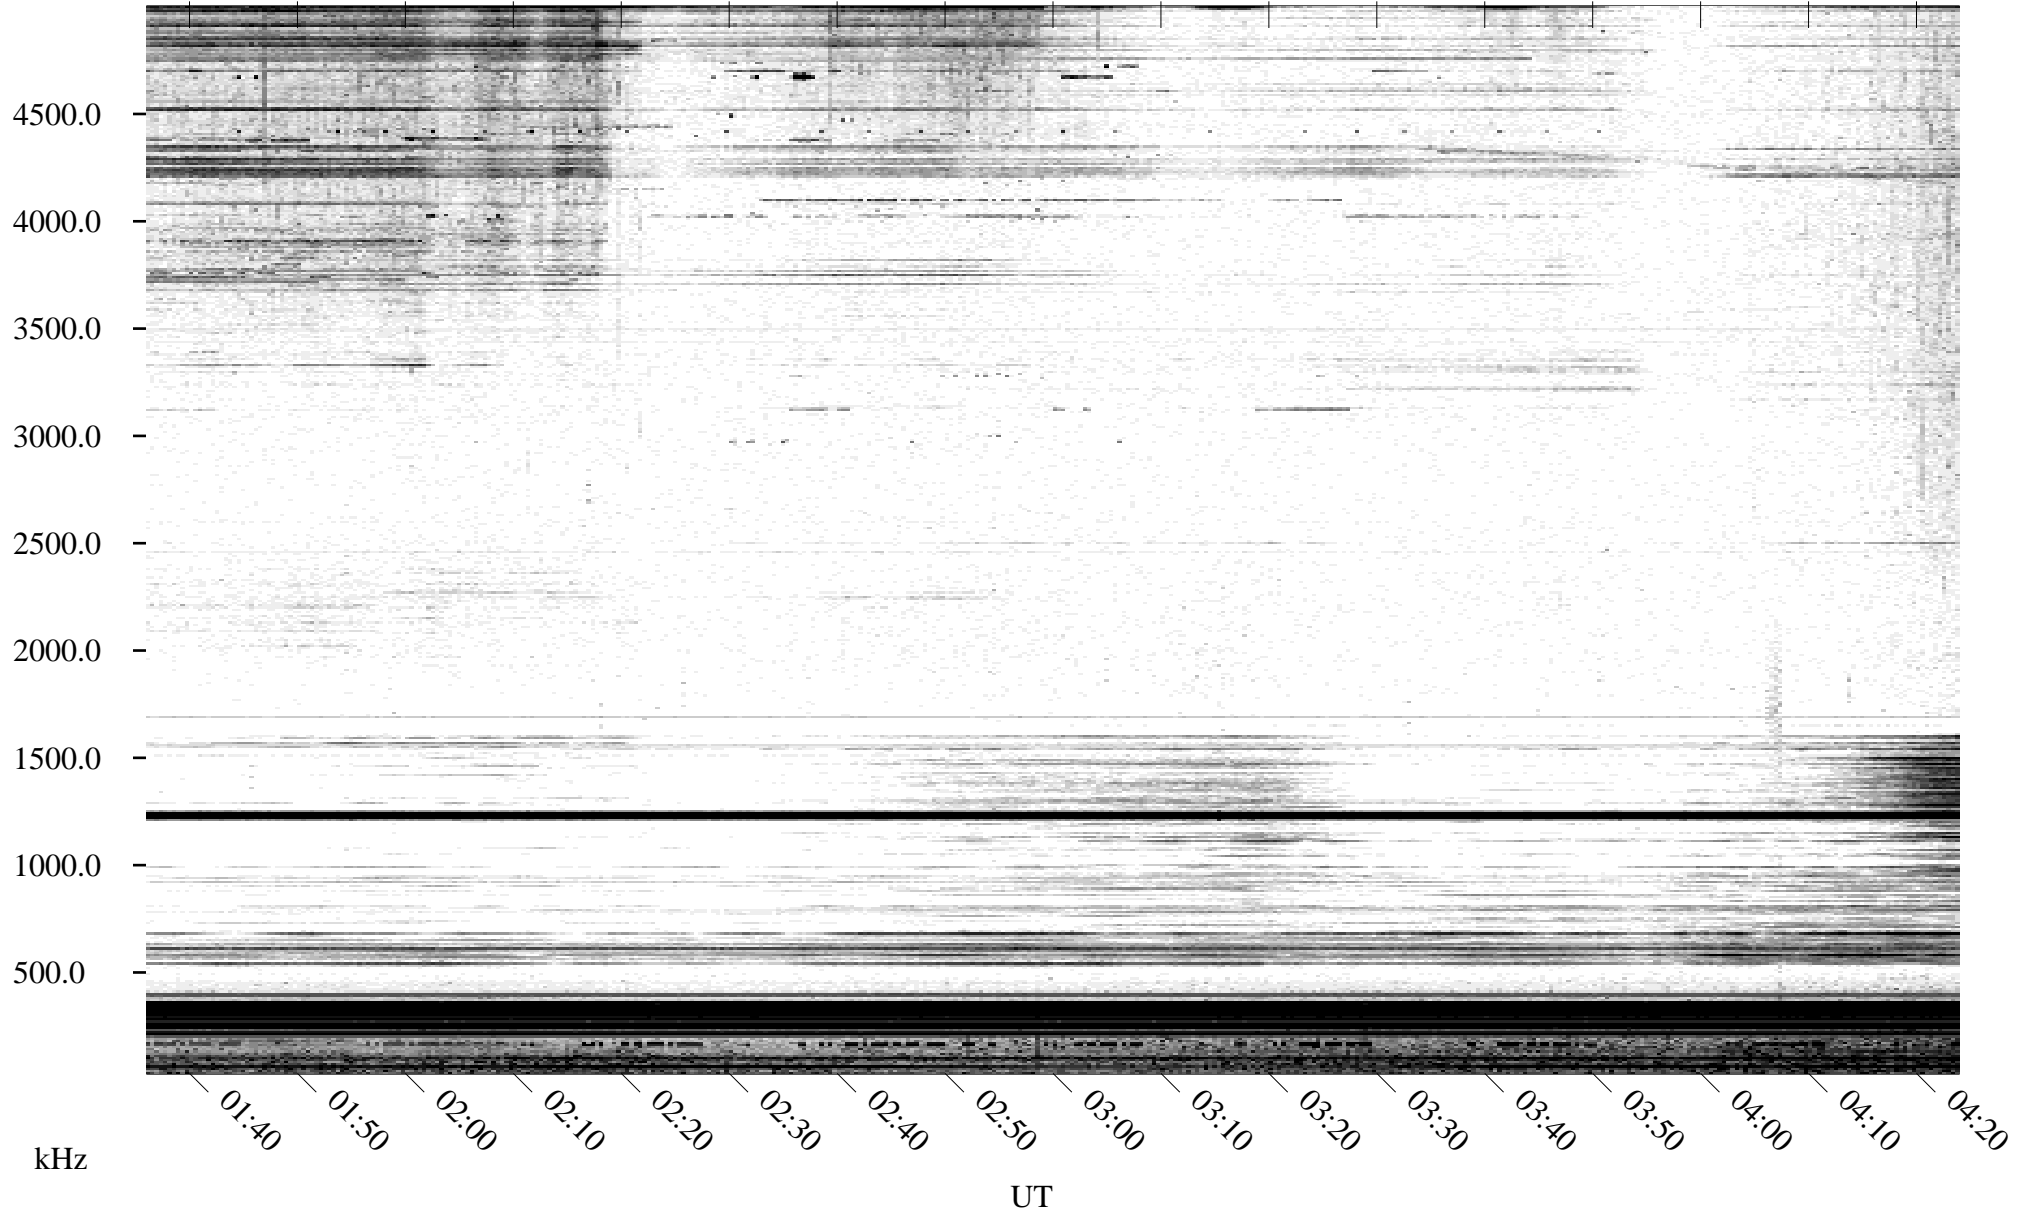

06/09/1995 Churchill, Manitoba

Linear Scale Black = 161 White = 15

ch95160l.r01m max_12

Page 1

06/09/1995 Churchill, Manitoba

Linear Scale Black = 161 White = 15

ch95160l.r01m max_12

Page 2

06/10/1995 Churchill, Manitoba

Linear Scale Black = 161 White = 15

ch95160l.r01m max_12

Page 3

06/10/1995 Churchill, Manitoba

Linear Scale Black = 161 White = 15

ch95160l.r01m max_12

Page 4

06/10/1995 Churchill, Manitoba

Linear Scale Black = 161 White = 15

ch95160l.r01m max_12

Page 5

06/10/1995 Churchill, Manitoba

Linear Scale Black = 161 White = 15

ch95160l.r01m max_12

Page 6

06/10/1995 Churchill, Manitoba

Linear Scale Black = 161 White = 15

ch95160l.r01m max_12

Page 7

06/10/1995 Churchill, Manitoba

Linear Scale Black = 161 White = 15

ch95160l.r01m max_12

Page 8