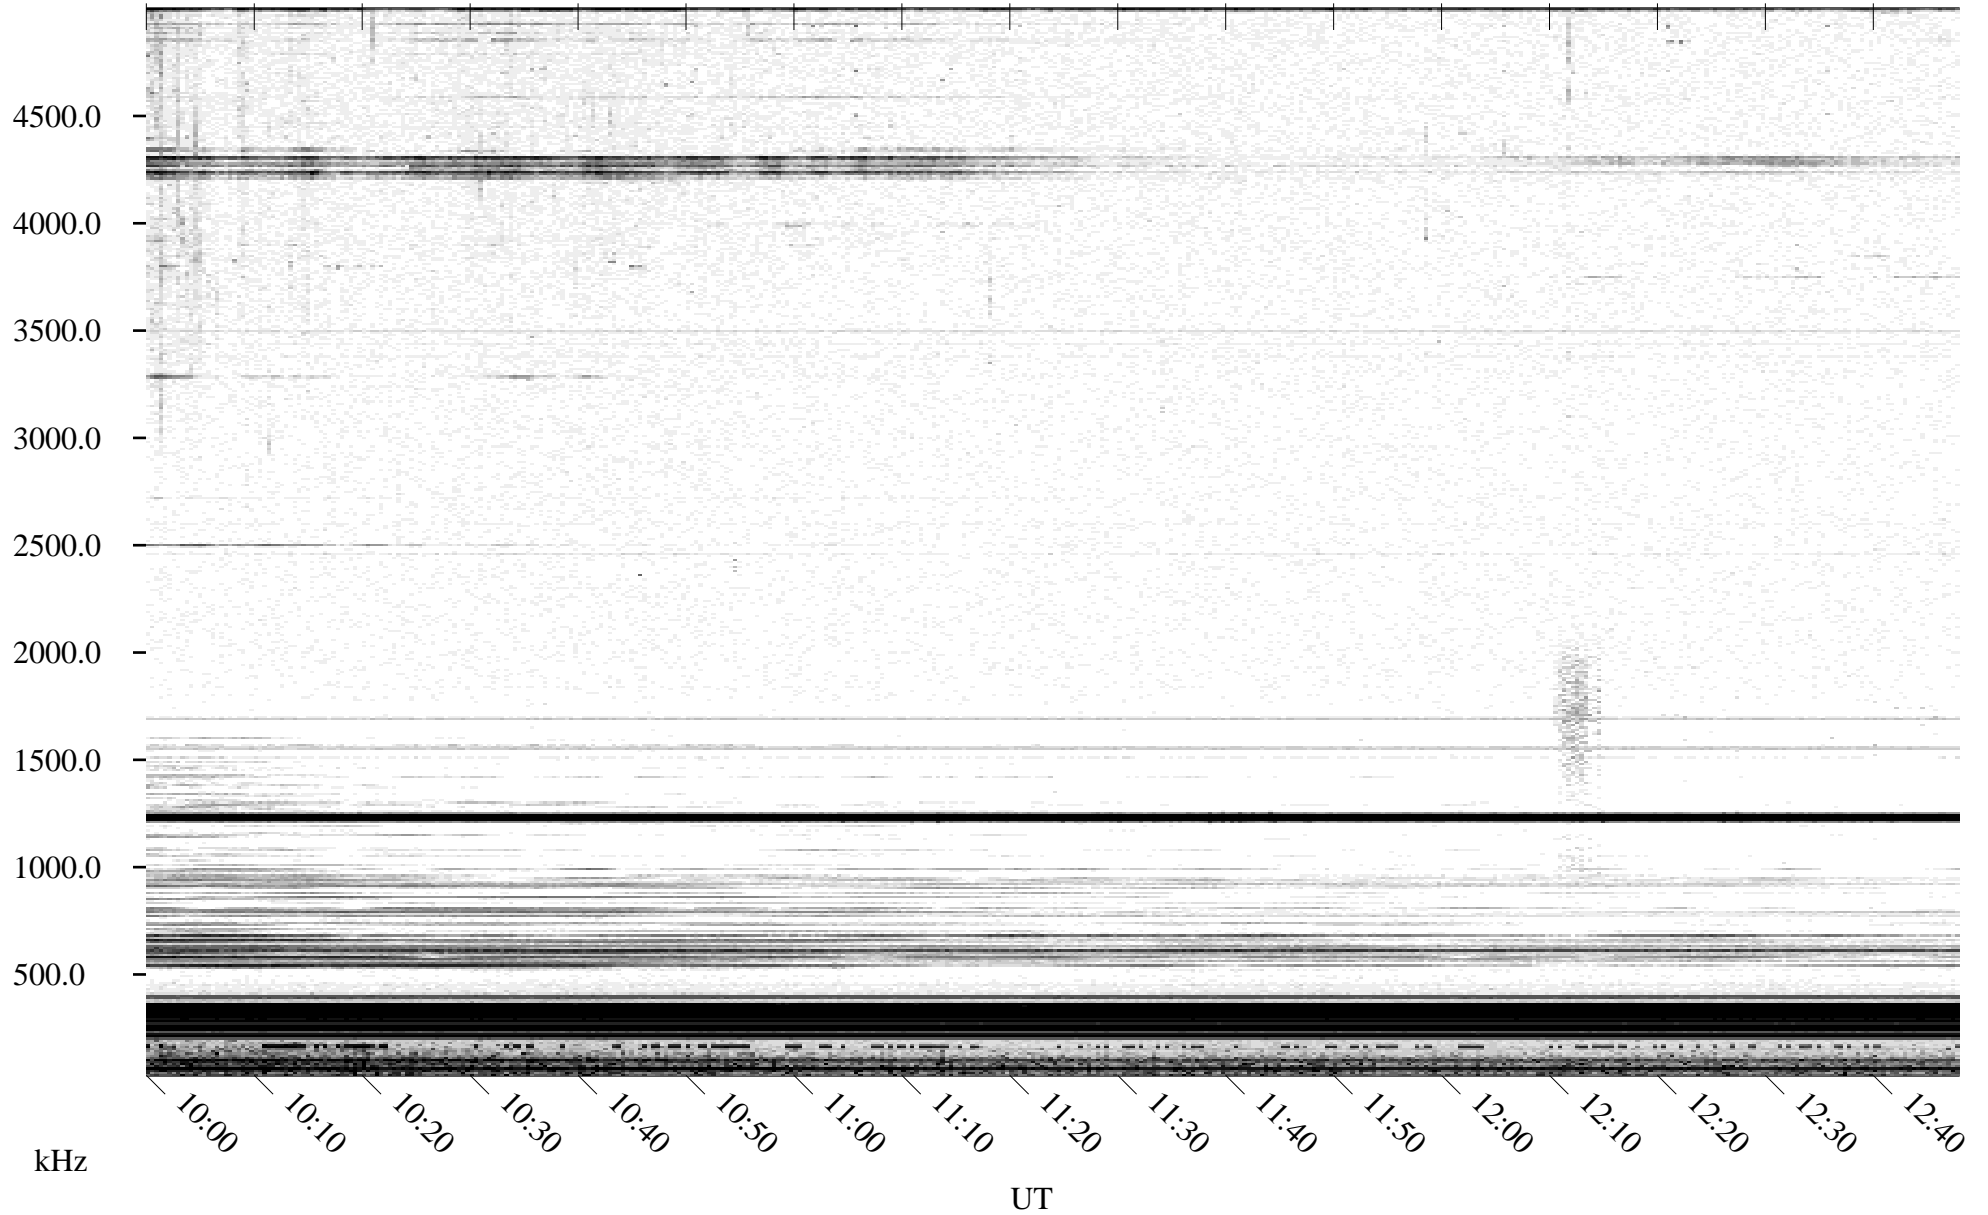

06/09/1995 Churchill, Manitoba

Linear Scale Black = 161 White = 15

ch95160l.r01m max_12

Page 1

06/09/1995 Churchill, Manitoba

Linear Scale Black = 161 White = 15

ch95160l.r01m max_12

Page 2

06/10/1995 Churchill, Manitoba

Linear Scale Black = 161 White = 15

ch95160l.r01m max_12

Page 3

06/10/1995 Churchill, Manitoba

Linear Scale Black = 161 White = 15

ch95160l.r01m max_12

Page 4

06/10/1995 Churchill, Manitoba

Linear Scale Black = 161 White = 15

ch95160l.r01m max_12

Page 5

06/10/1995 Churchill, Manitoba

Linear Scale Black = 161 White = 15

ch95160l.r01m max_12

Page 6

06/10/1995 Churchill, Manitoba

Linear Scale Black = 161 White = 15

ch95160l.r01m max_12

Page 7

06/10/1995 Churchill, Manitoba

Linear Scale Black = 161 White = 15

ch95160l.r01m max_12

Page 8