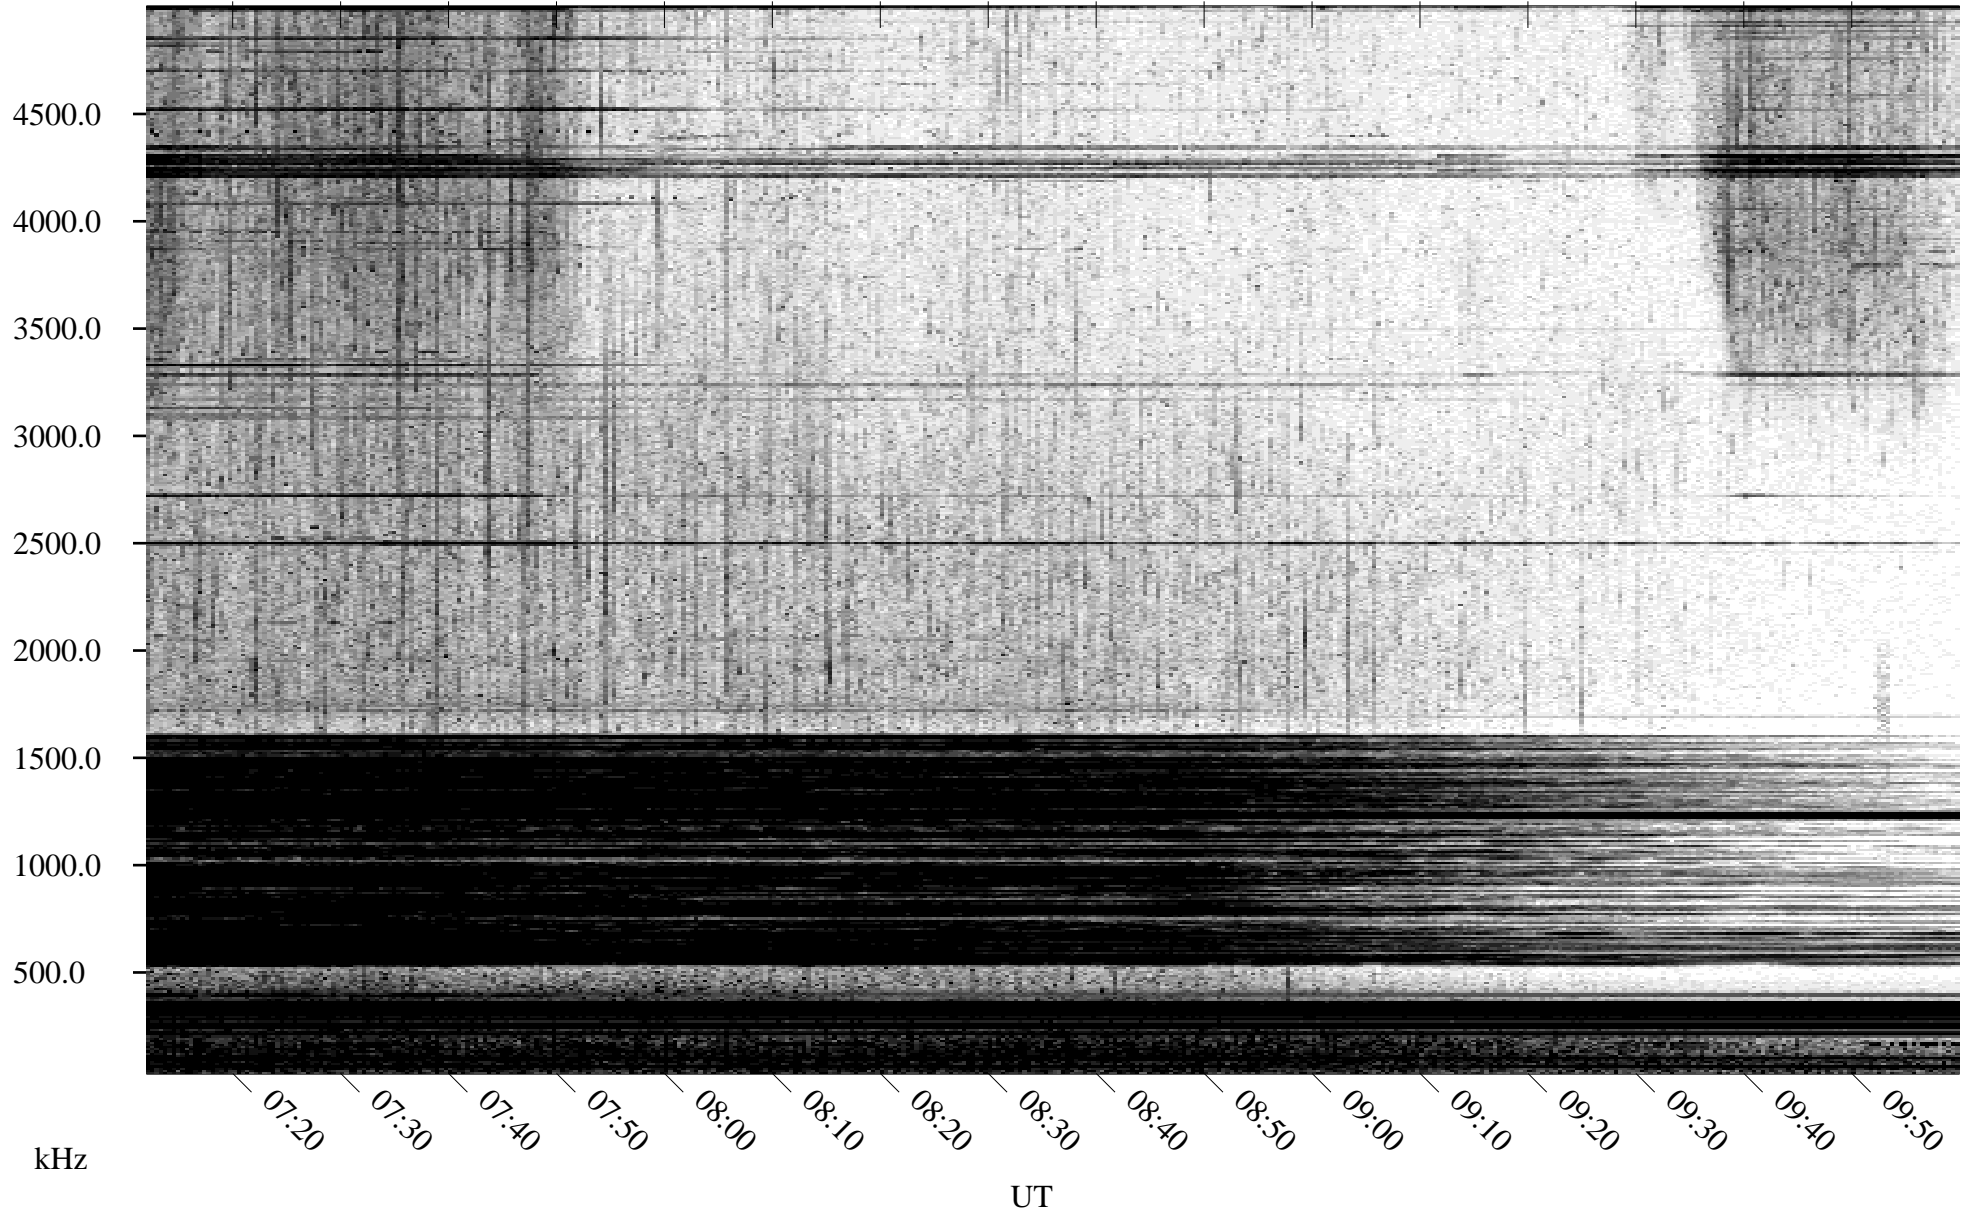

06/09/1995 Churchill, Manitoba

Linear Scale Black = 161 White = 15

ch95160l.r01m max_12

Page 1

06/09/1995 Churchill, Manitoba

Linear Scale Black = 161 White = 15

ch95160l.r01m max_12

Page 2

06/10/1995 Churchill, Manitoba

Linear Scale Black = 161 White = 15

ch95160l.r01m max_12

Page 3

06/10/1995 Churchill, Manitoba

Linear Scale Black = 161 White = 15

ch95160l.r01m max_12

Page 4

06/10/1995 Churchill, Manitoba

Linear Scale Black = 161 White = 15

ch95160l.r01m max_12

Page 5

06/10/1995 Churchill, Manitoba

Linear Scale Black = 161 White = 15

ch95160l.r01m max_12

Page 6

06/10/1995 Churchill, Manitoba

Linear Scale Black = 161 White = 15

ch95160l.r01m max_12

Page 7

06/10/1995 Churchill, Manitoba

Linear Scale Black = 161 White = 15

ch95160l.r01m max_12

Page 8