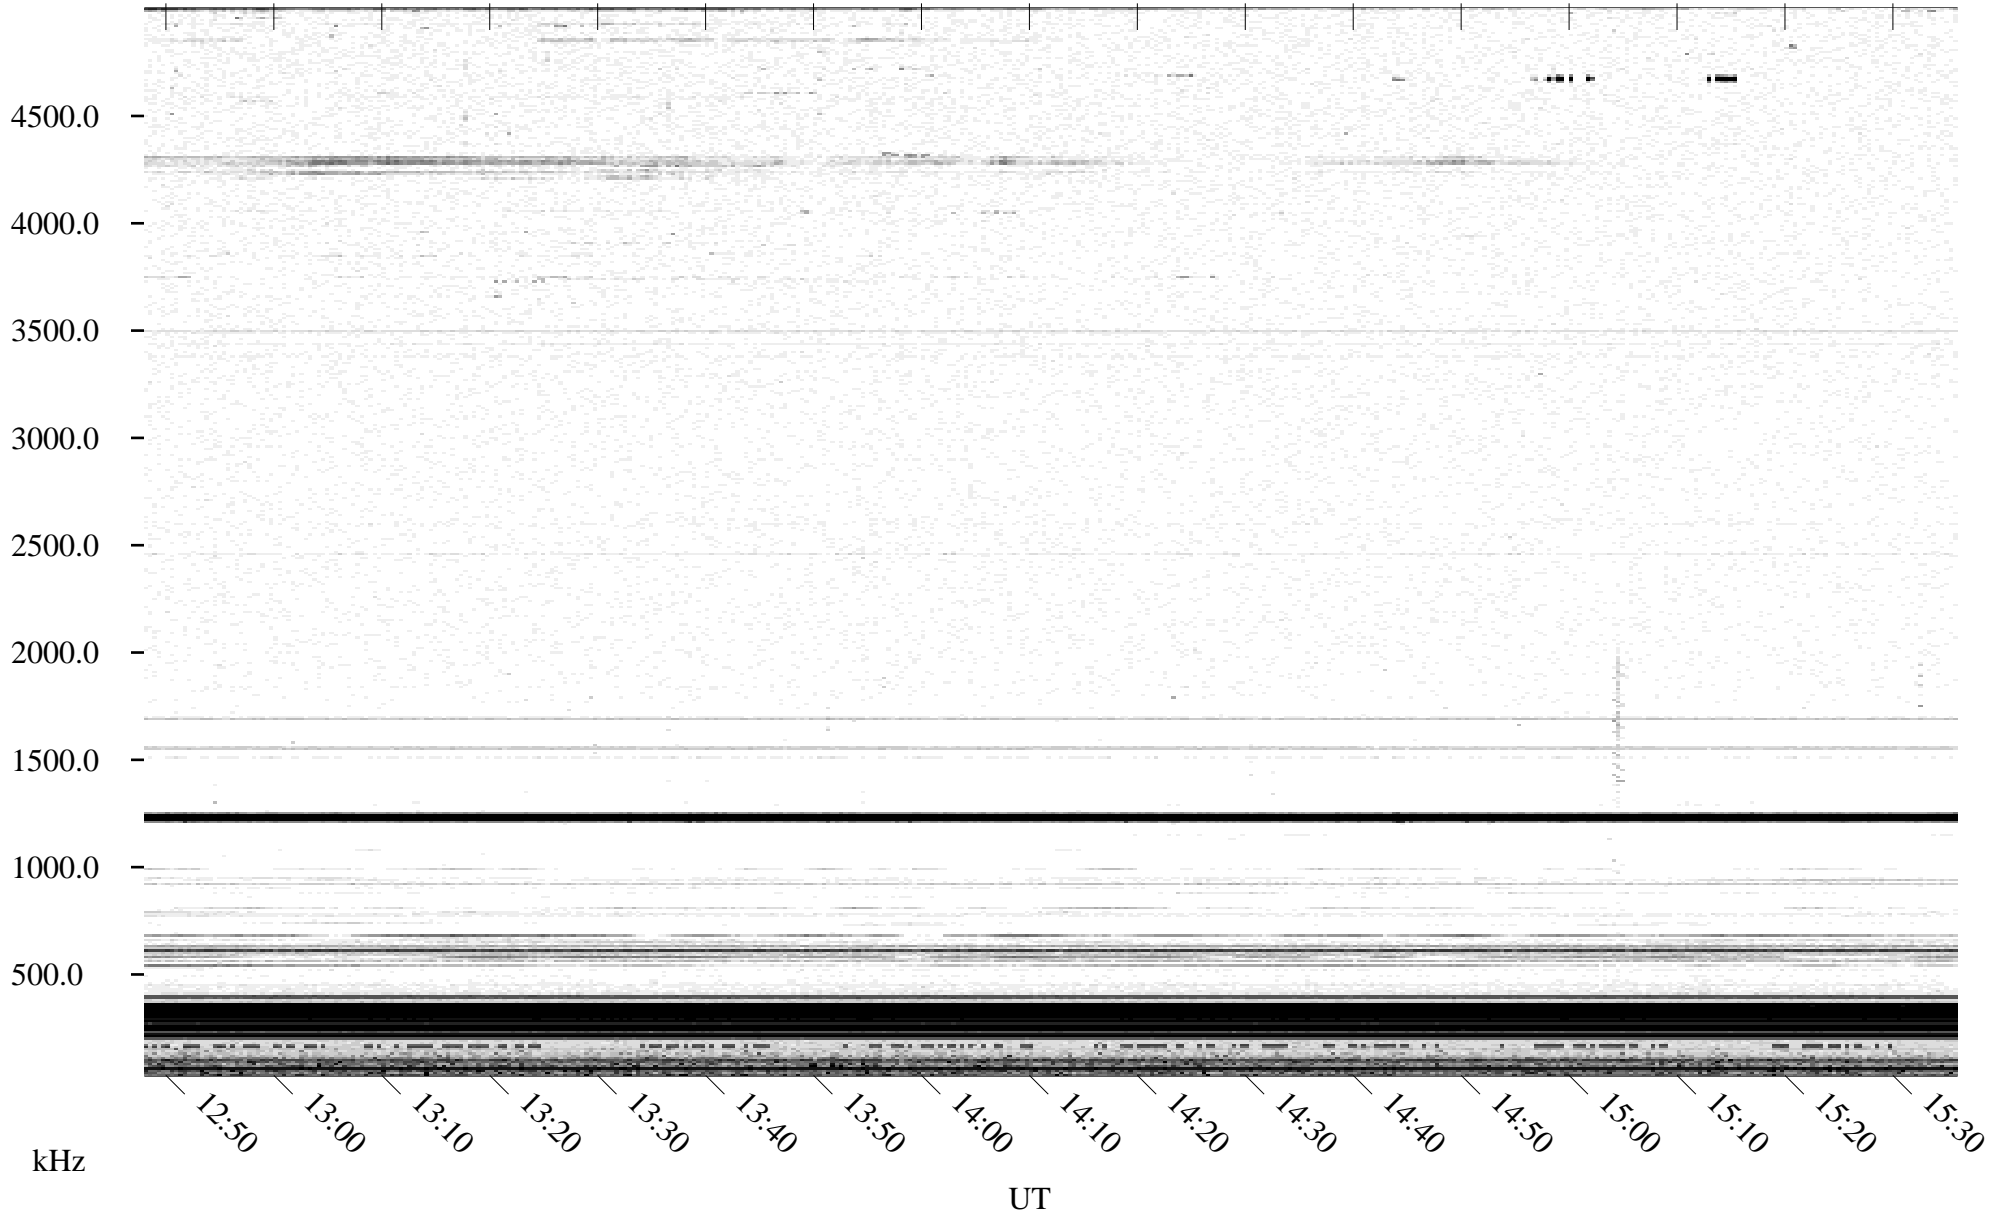

06/09/1995 Churchill, Manitoba

Linear Scale Black = 161 White = 15

ch95160l.r01m max_12

Page 1

06/09/1995 Churchill, Manitoba

Linear Scale Black = 161 White = 15

ch95160l.r01m max_12

Page 2

06/10/1995 Churchill, Manitoba

Linear Scale Black = 161 White = 15

ch95160l.r01m max_12

Page 3

06/10/1995 Churchill, Manitoba

Linear Scale Black = 161 White = 15

ch95160l.r01m max_12

Page 4

06/10/1995 Churchill, Manitoba

Linear Scale Black = 161 White = 15

ch95160l.r01m max_12

Page 5

06/10/1995 Churchill, Manitoba

Linear Scale Black = 161 White = 15

ch95160l.r01m max_12

Page 6

06/10/1995 Churchill, Manitoba

Linear Scale Black = 161 White = 15

ch95160l.r01m max_12

Page 7

06/10/1995 Churchill, Manitoba

Linear Scale Black = 161 White = 15

ch95160l.r01m max_12

Page 8