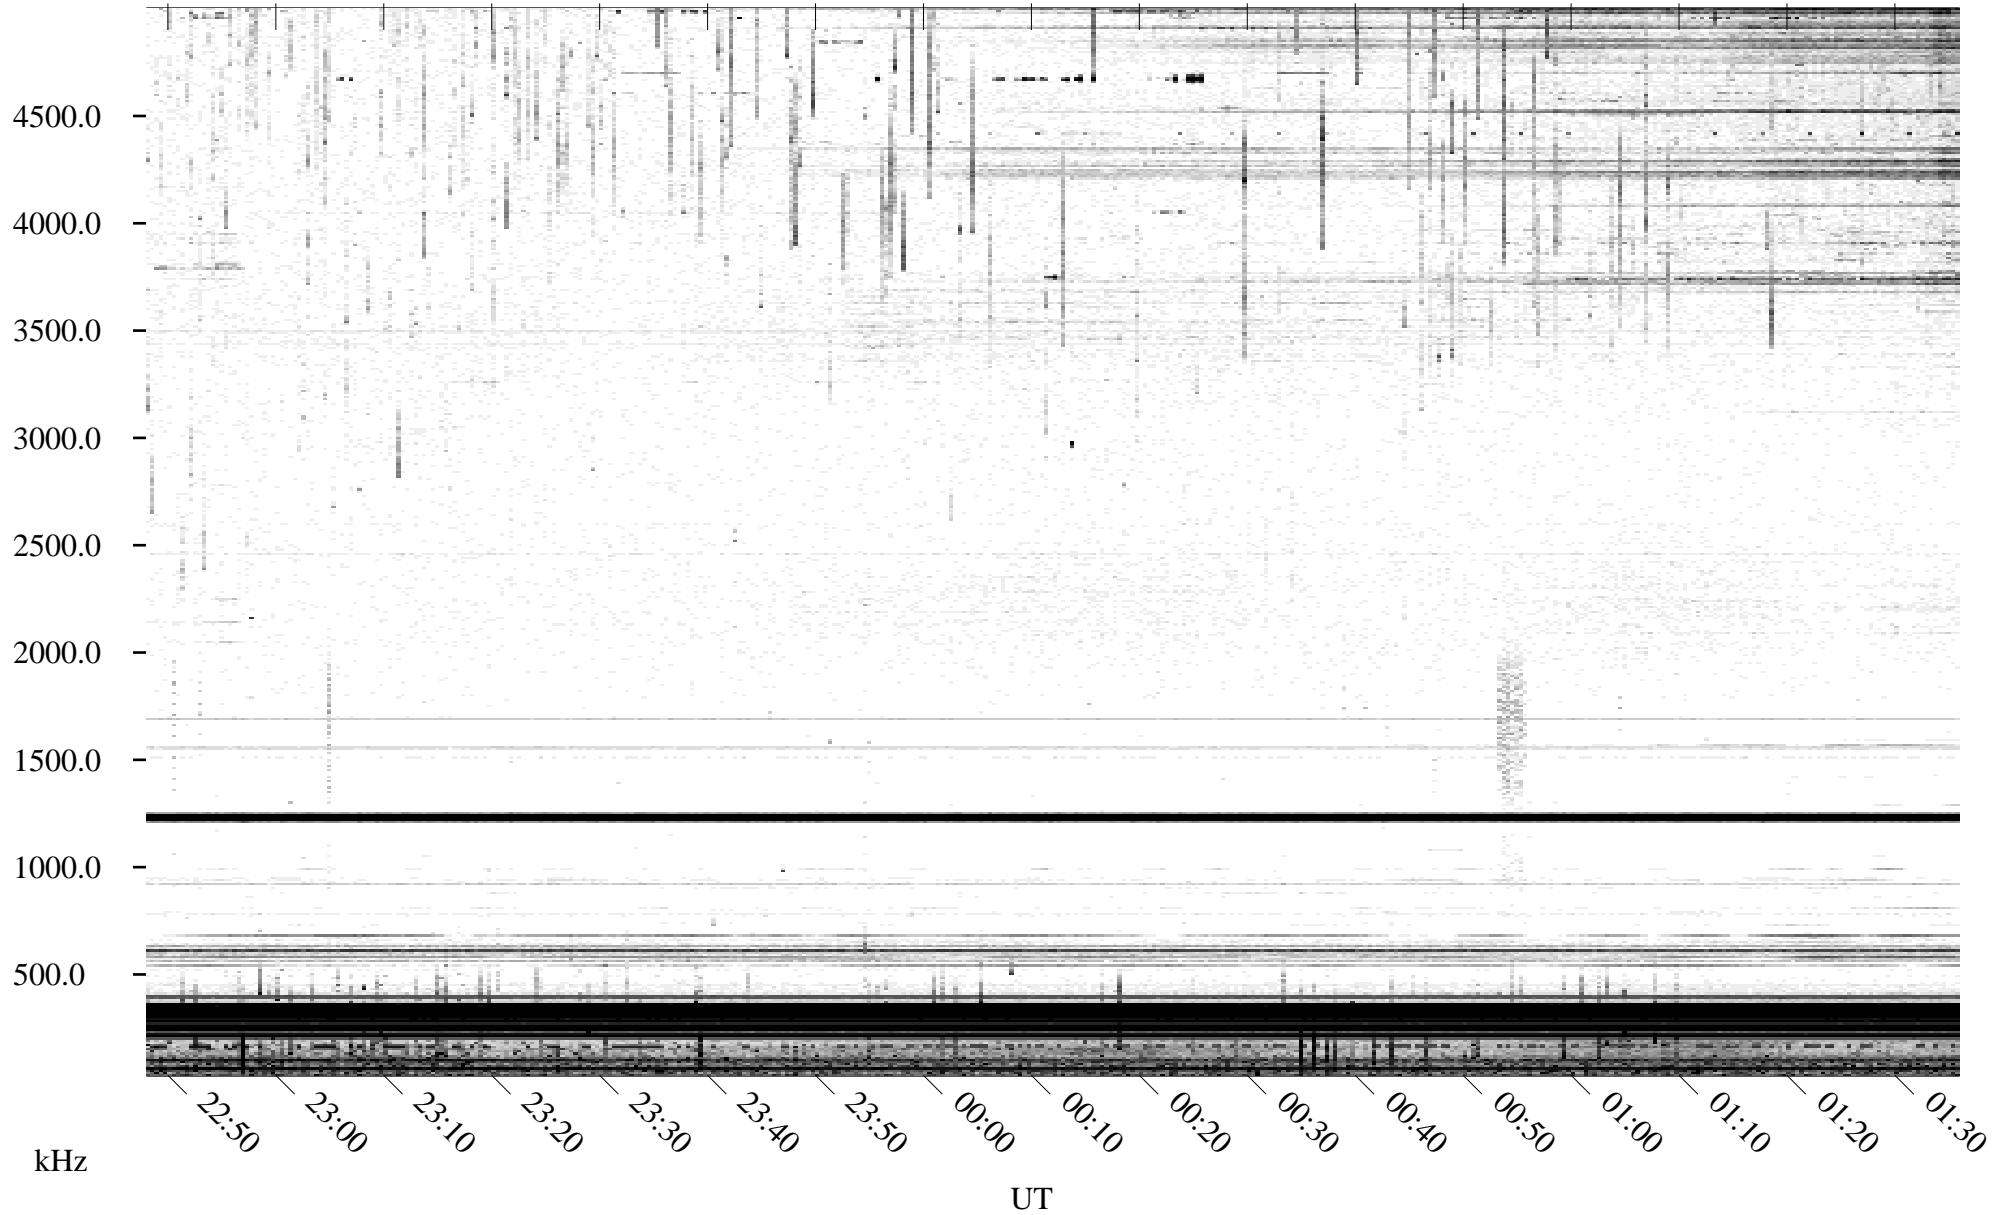

06/09/1995 Churchill, Manitoba

Linear Scale Black = 161 White = 15

ch95160l.r01m max_12

Page 1

06/09/1995 Churchill, Manitoba

Linear Scale Black = 161 White = 15

ch95160l.r01m max_12

Page 2

06/10/1995 Churchill, Manitoba

Linear Scale Black = 161 White = 15

ch95160l.r01m max_12

Page 3

06/10/1995 Churchill, Manitoba

Linear Scale Black = 161 White = 15

ch95160l.r01m max_12

Page 4

06/10/1995 Churchill, Manitoba

Linear Scale Black = 161 White = 15

ch95160l.r01m max_12

Page 5

06/10/1995 Churchill, Manitoba

Linear Scale Black = 161 White = 15

ch95160l.r01m max_12

Page 6

06/10/1995 Churchill, Manitoba

Linear Scale Black = 161 White = 15

ch95160l.r01m max_12

Page 7

06/10/1995 Churchill, Manitoba

Linear Scale Black = 161 White = 15

ch95160l.r01m max_12

Page 8