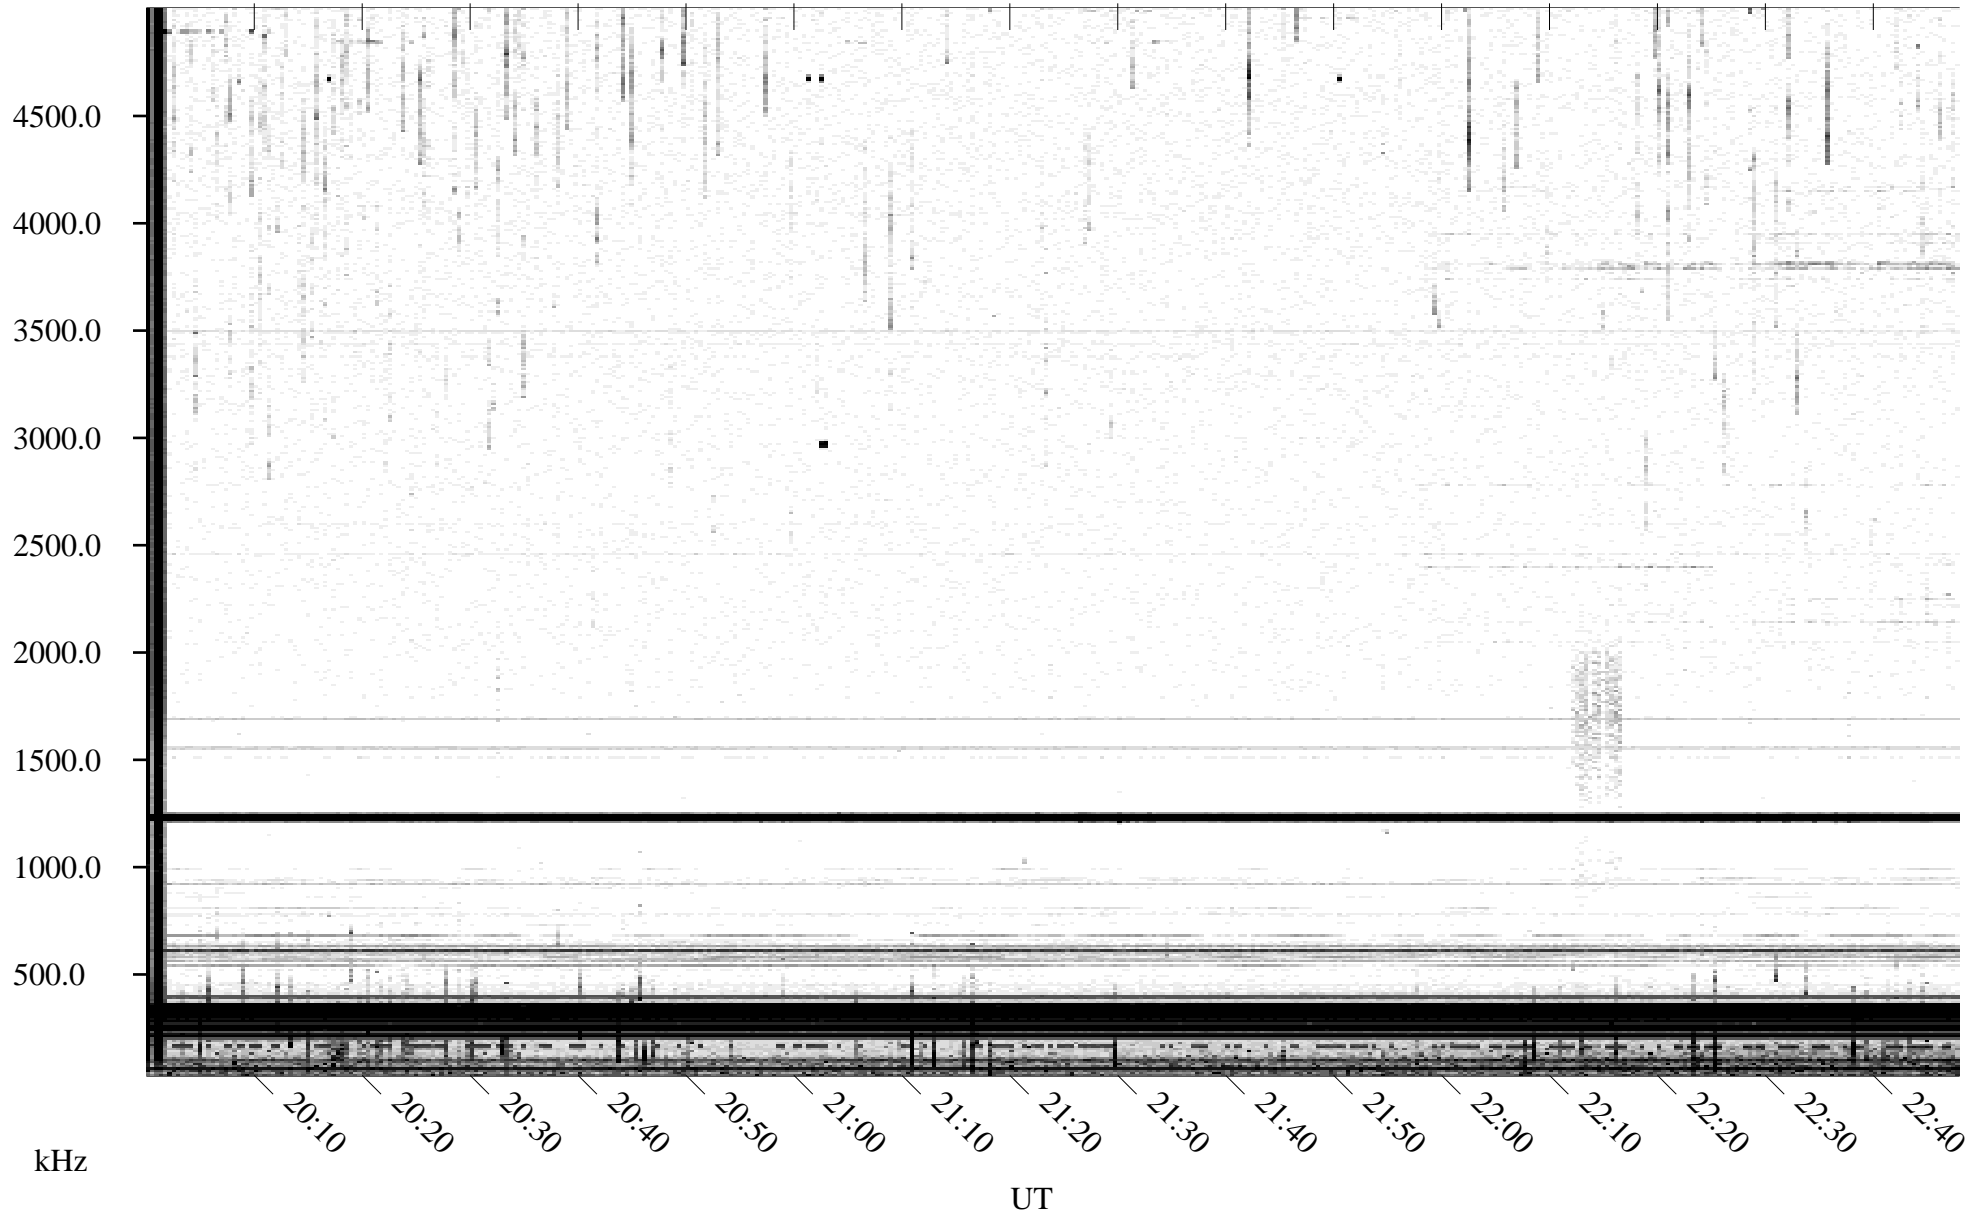

06/09/1995 Churchill, Manitoba

Linear Scale Black = 161 White = 15

ch95160l.r01m max_12

Page 1

06/09/1995 Churchill, Manitoba

Linear Scale Black = 161 White = 15

ch95160l.r01m max_12

Page 2

06/10/1995 Churchill, Manitoba

Linear Scale Black = 161 White = 15

ch95160l.r01m max_12

Page 3

06/10/1995 Churchill, Manitoba

Linear Scale Black = 161 White = 15

ch95160l.r01m max_12

Page 4

06/10/1995 Churchill, Manitoba

Linear Scale Black = 161 White = 15

ch95160l.r01m max_12

Page 5

06/10/1995 Churchill, Manitoba

Linear Scale Black = 161 White = 15

ch95160l.r01m max_12

Page 6

06/10/1995 Churchill, Manitoba

Linear Scale Black = 161 White = 15

ch95160l.r01m max_12

Page 7

06/10/1995 Churchill, Manitoba

Linear Scale Black = 161 White = 15

ch95160l.r01m max_12

Page 8