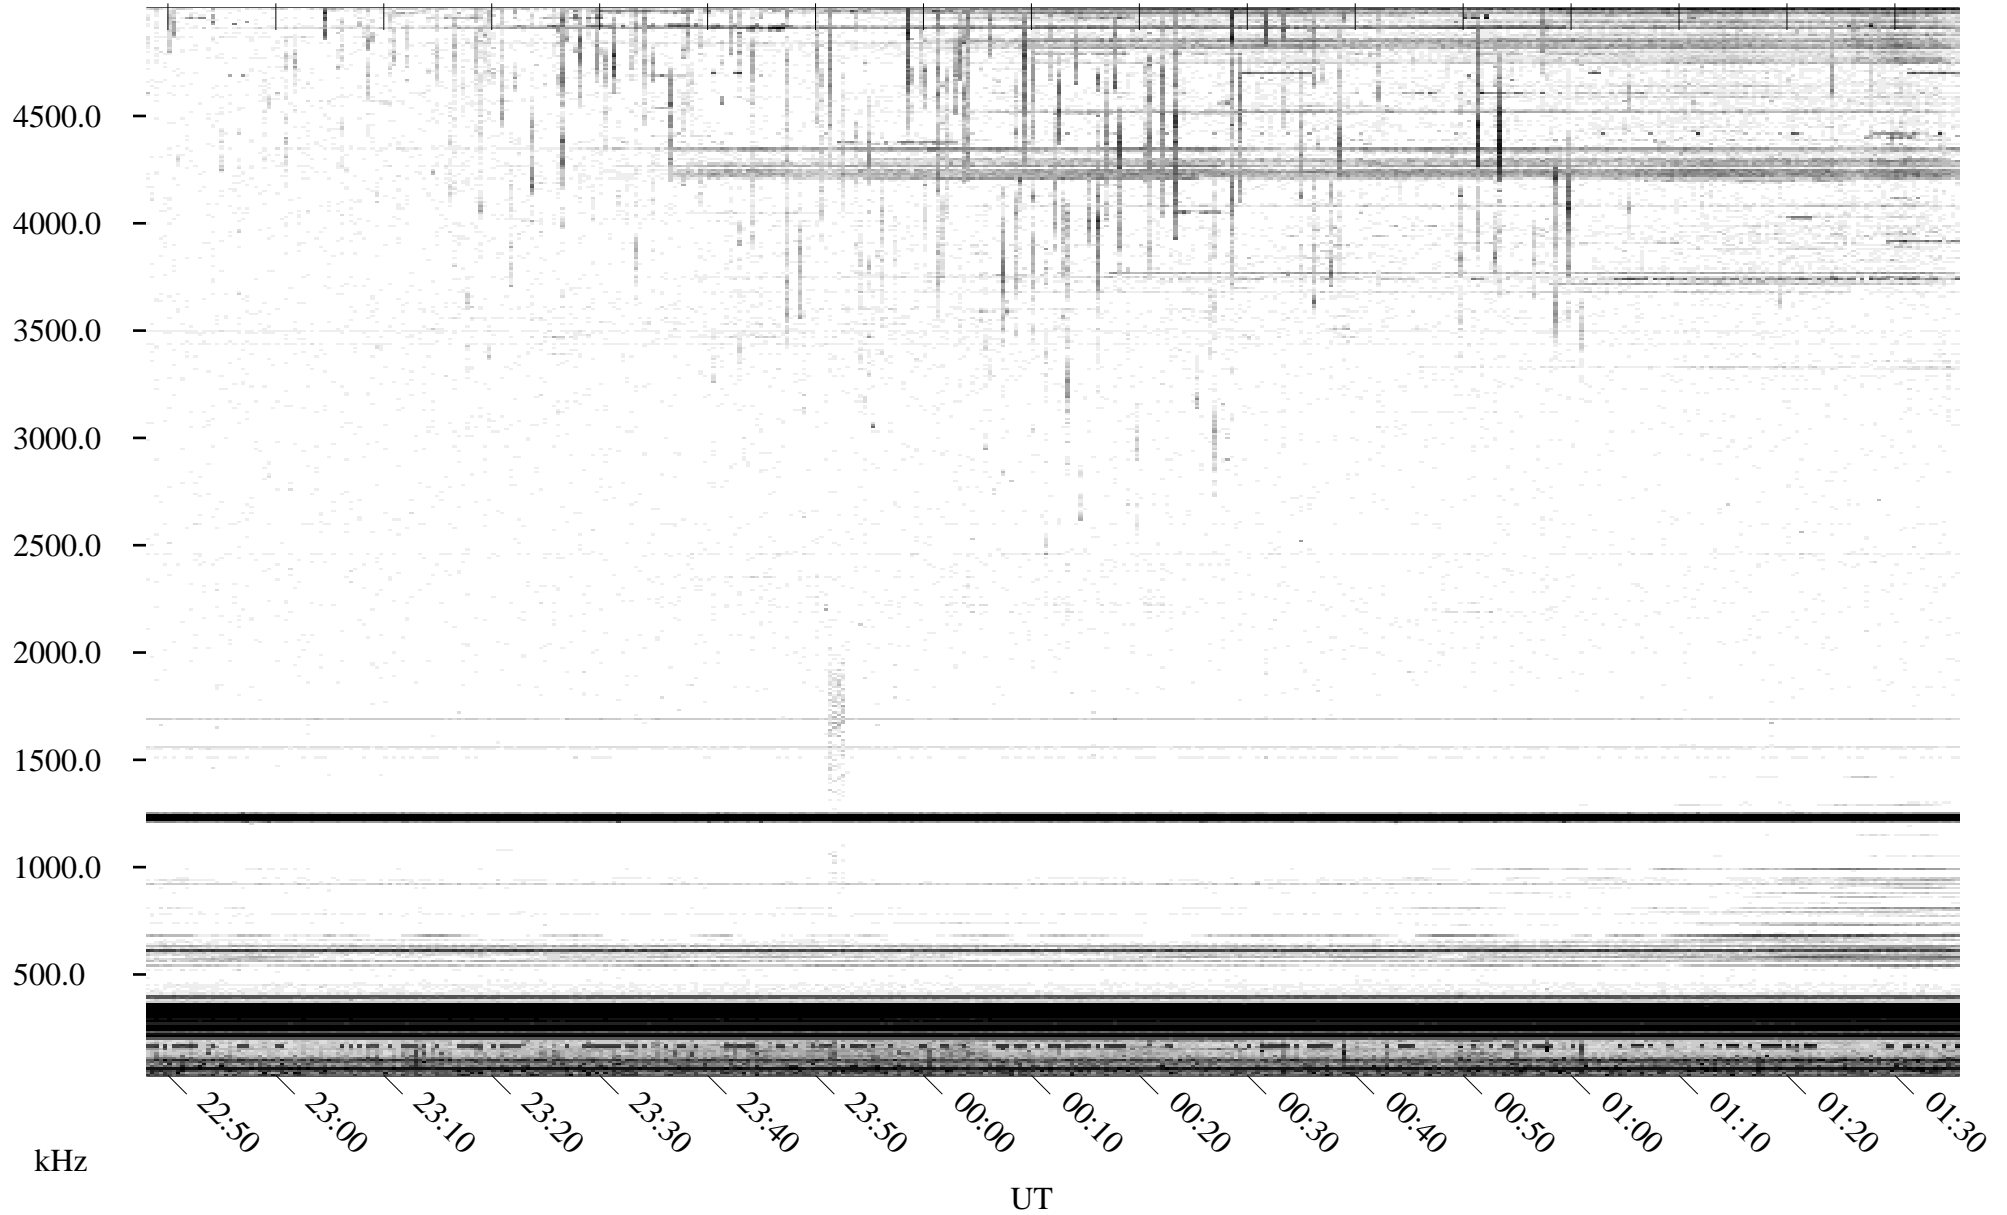

# 06/10/1995 Churchill, Manitoba

Linear Scale    Black = 161    White = 15

ch95161l.r00m max\_12

Page 1

# 06/10/1995 Churchill, Manitoba

Linear Scale    Black = 161    White = 15

ch95161l.r00m max\_12

Page 2

# 06/11/1995 Churchill, Manitoba

Linear Scale    Black = 161    White = 15

ch951611.r00m max\_12

Page 3

# 06/11/1995 Churchill, Manitoba

Linear Scale    Black = 161    White = 15

ch951611.r00m max\_12

Page 4