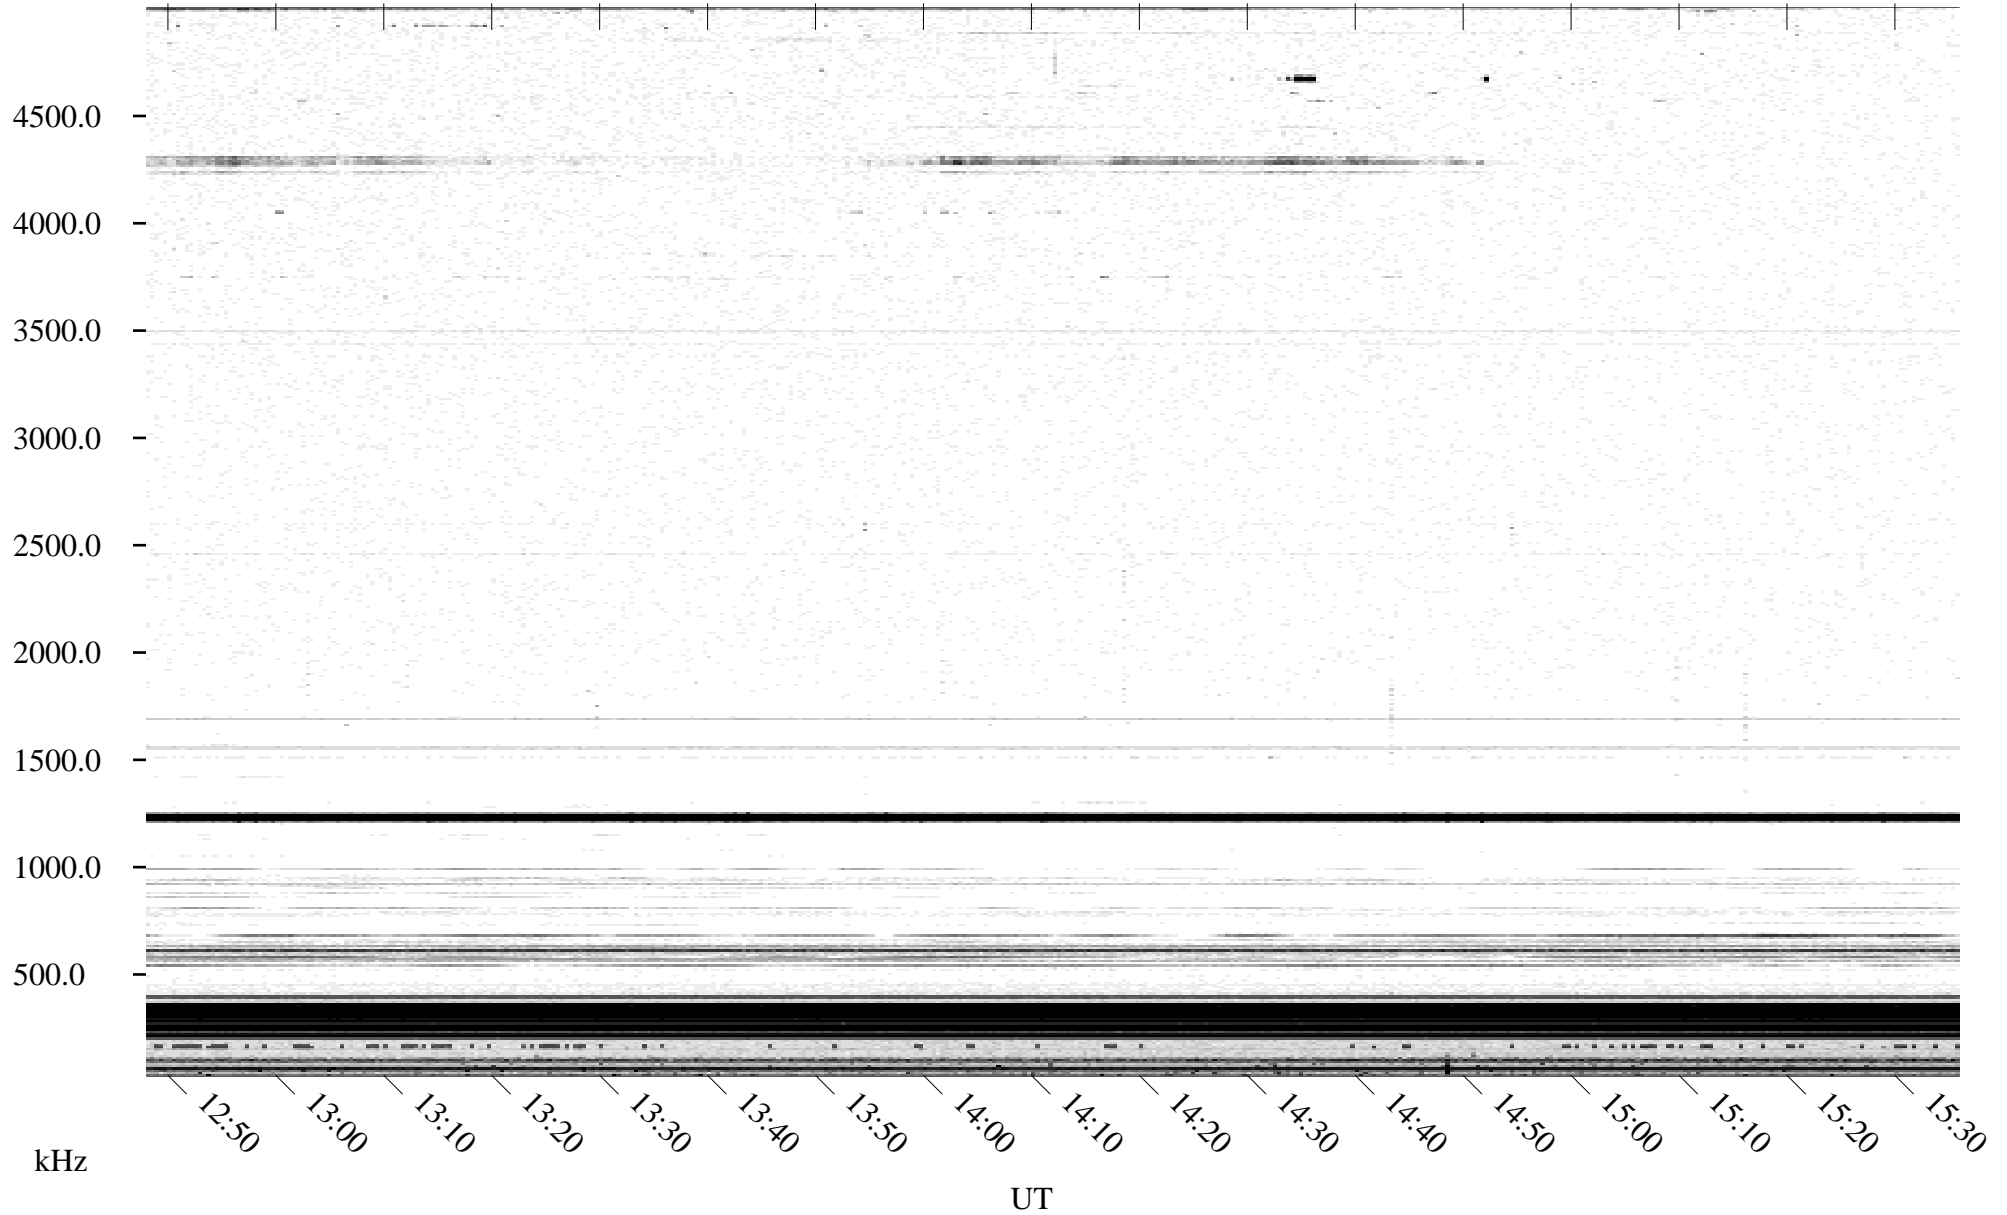

# 06/11/1995 Churchill, Manitoba

Linear Scale    Black = 161    White = 15

ch951611.r00m max\_12

Page 5

# 06/11/1995 Churchill, Manitoba

Linear Scale    Black = 161    White = 15

ch95161l.r00m max\_12

Page 6

# 06/11/1995 Churchill, Manitoba

Linear Scale    Black = 161    White = 15

ch951611.r00m max\_12

Page 7

# 06/11/1995 Churchill, Manitoba

Linear Scale    Black = 161    White = 15

ch951611.r00m max\_12

Page 8