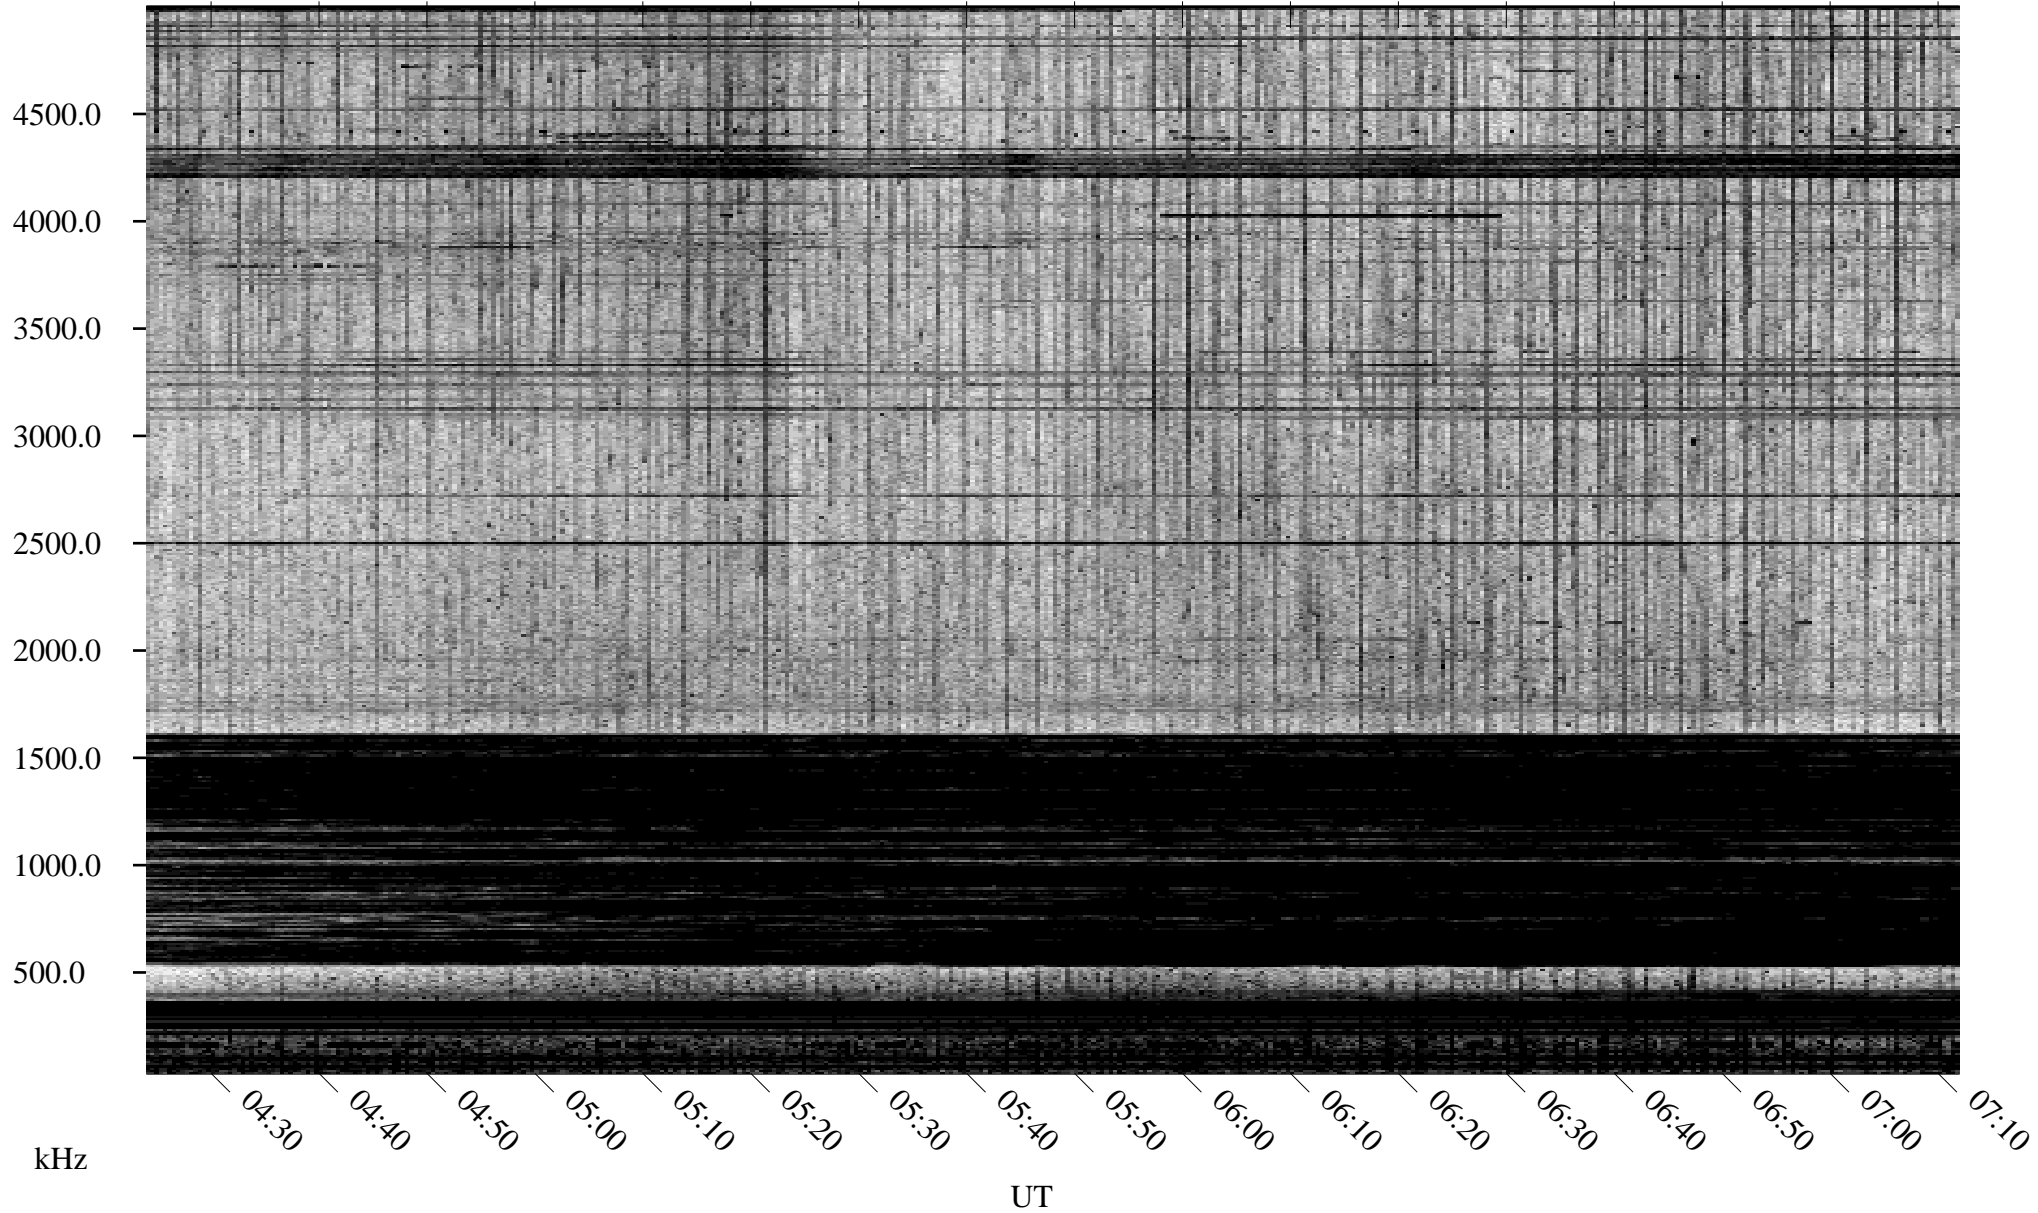

# 06/10/1995 Churchill, Manitoba

Linear Scale    Black = 161    White = 15

ch95161l.r00m max\_12

Page 1

# 06/10/1995 Churchill, Manitoba

Linear Scale    Black = 161    White = 15

ch95161l.r00m max\_12

Page 2

# 06/11/1995 Churchill, Manitoba

Linear Scale    Black = 161    White = 15

ch951611.r00m max\_12

Page 3

# 06/11/1995 Churchill, Manitoba

Linear Scale    Black = 161    White = 15

ch951611.r00m max\_12

Page 4