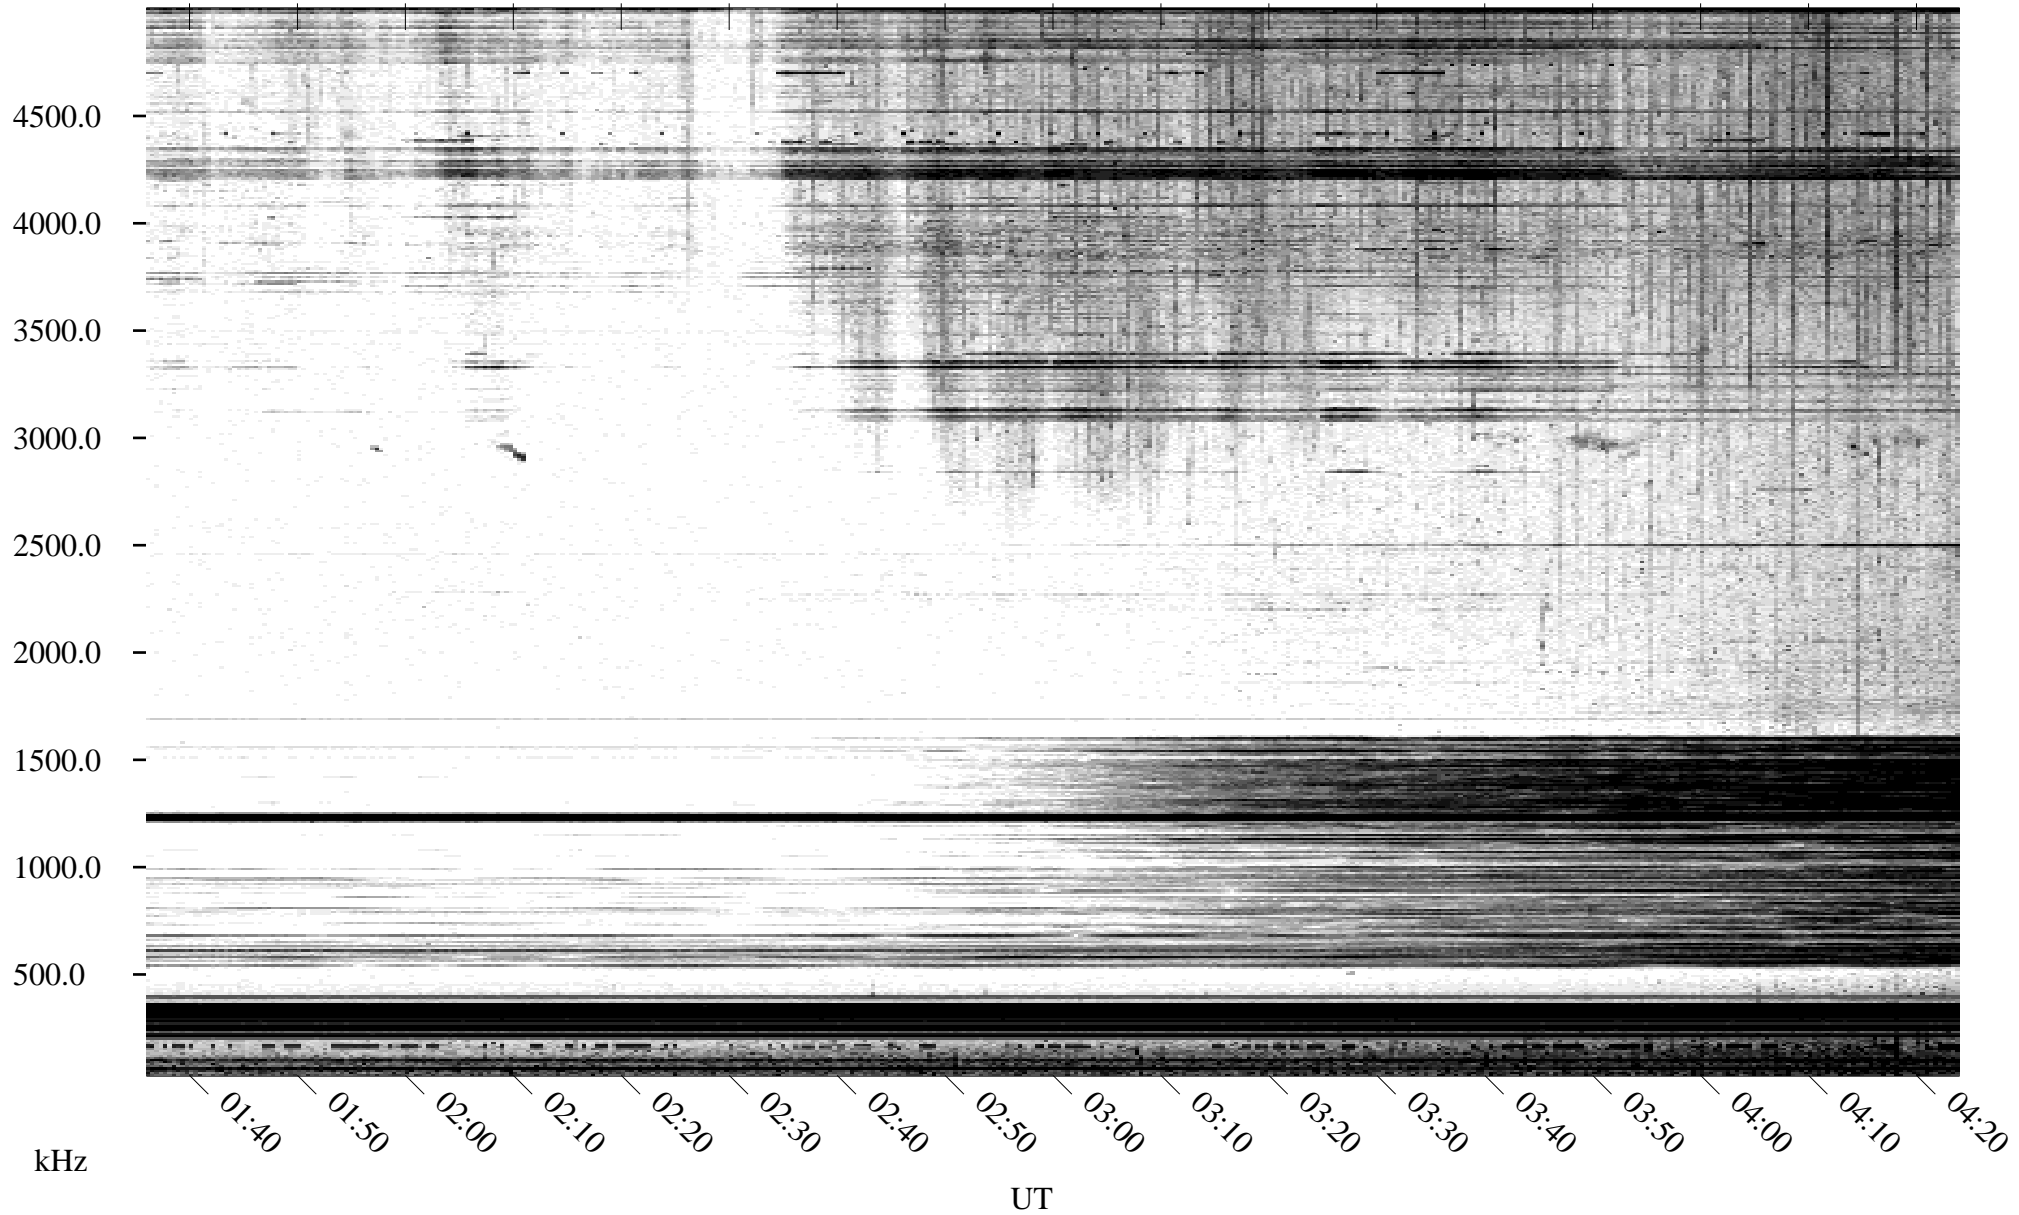

# 06/10/1995 Churchill, Manitoba

Linear Scale    Black = 161    White = 15

ch95161l.r00m max\_12

Page 1

# 06/10/1995 Churchill, Manitoba

Linear Scale    Black = 161    White = 15

ch95161l.r00m max\_12

Page 2

# 06/11/1995 Churchill, Manitoba

Linear Scale    Black = 161    White = 15

ch951611.r00m max\_12

Page 3

# 06/11/1995 Churchill, Manitoba

Linear Scale    Black = 161    White = 15

ch951611.r00m max\_12

Page 4