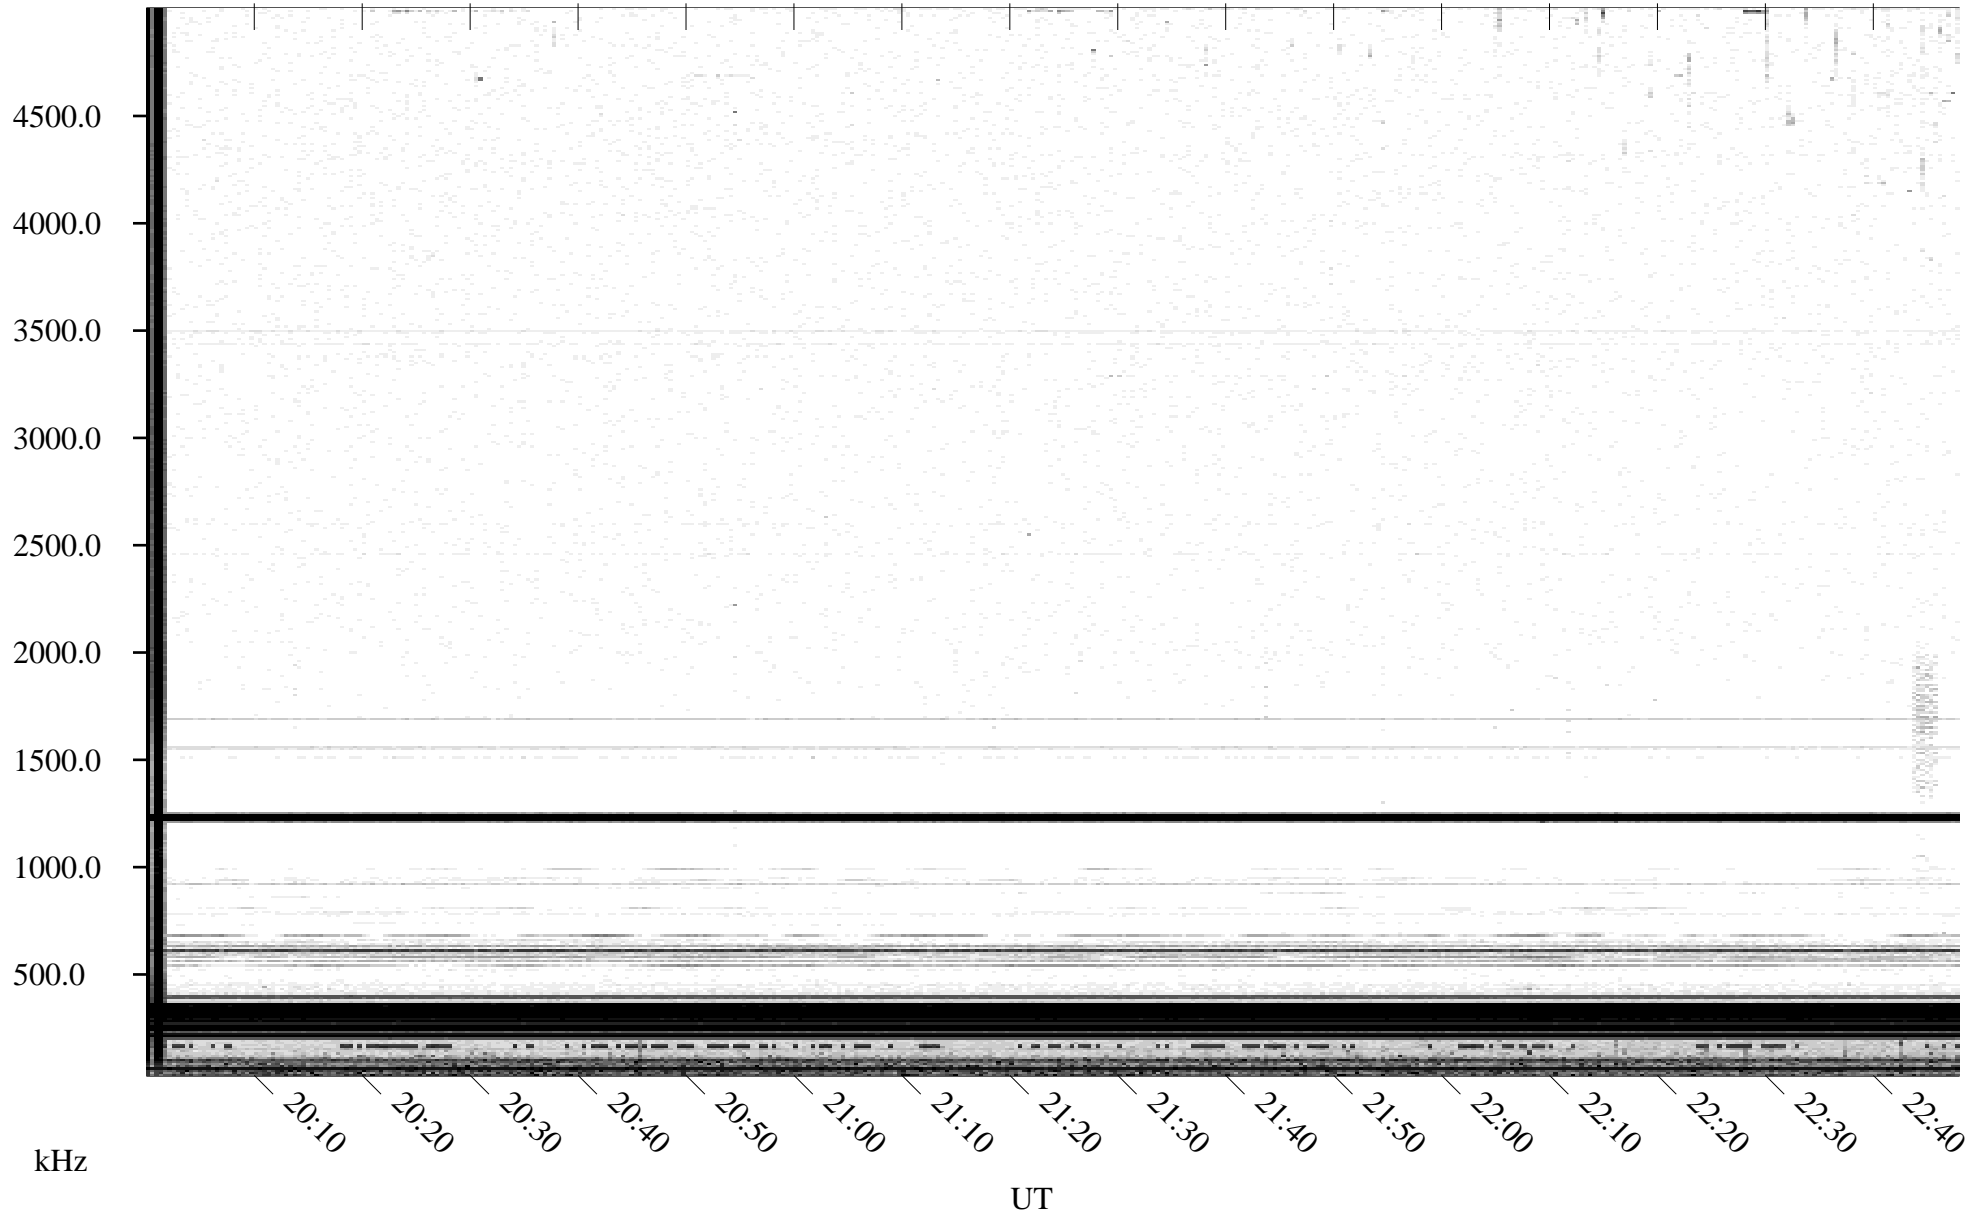

# 06/10/1995 Churchill, Manitoba

Linear Scale    Black = 161    White = 15

ch95161l.r00m max\_12

Page 1

# 06/10/1995 Churchill, Manitoba

Linear Scale    Black = 161    White = 15

ch95161l.r00m max\_12

Page 2

# 06/11/1995 Churchill, Manitoba

Linear Scale    Black = 161    White = 15

ch951611.r00m max\_12

Page 3

# 06/11/1995 Churchill, Manitoba

Linear Scale    Black = 161    White = 15

ch951611.r00m max\_12

Page 4