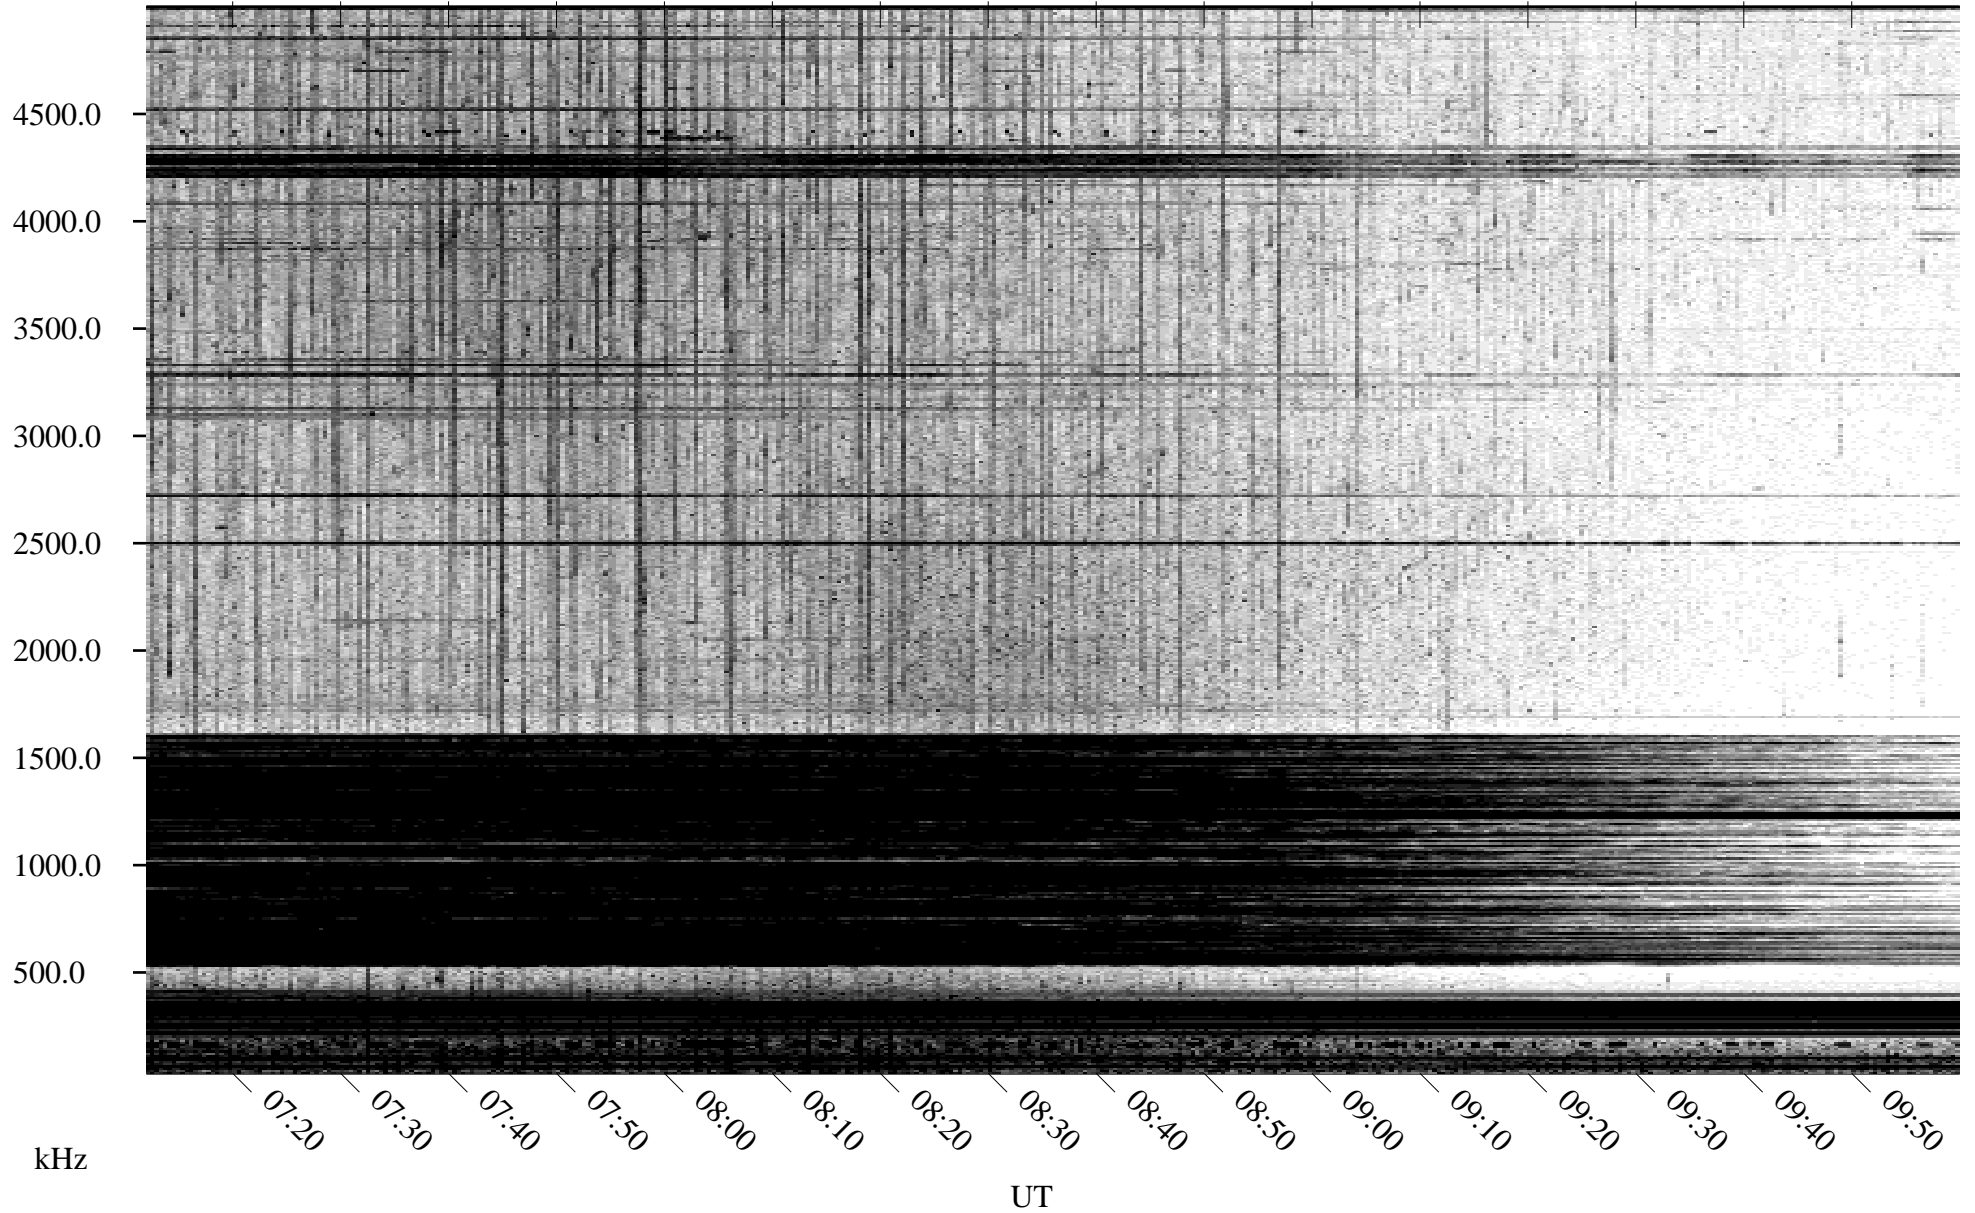

# 06/11/1995 Churchill, Manitoba

Linear Scale    Black = 161    White = 15

ch951611.r00m max\_12

Page 4

# 06/11/1995 Churchill, Manitoba

Linear Scale    Black = 161    White = 15

ch951611.r00m max\_12

Page 5

# 06/11/1995 Churchill, Manitoba

Linear Scale    Black = 161    White = 15

ch95161l.r00m max\_12

Page 6