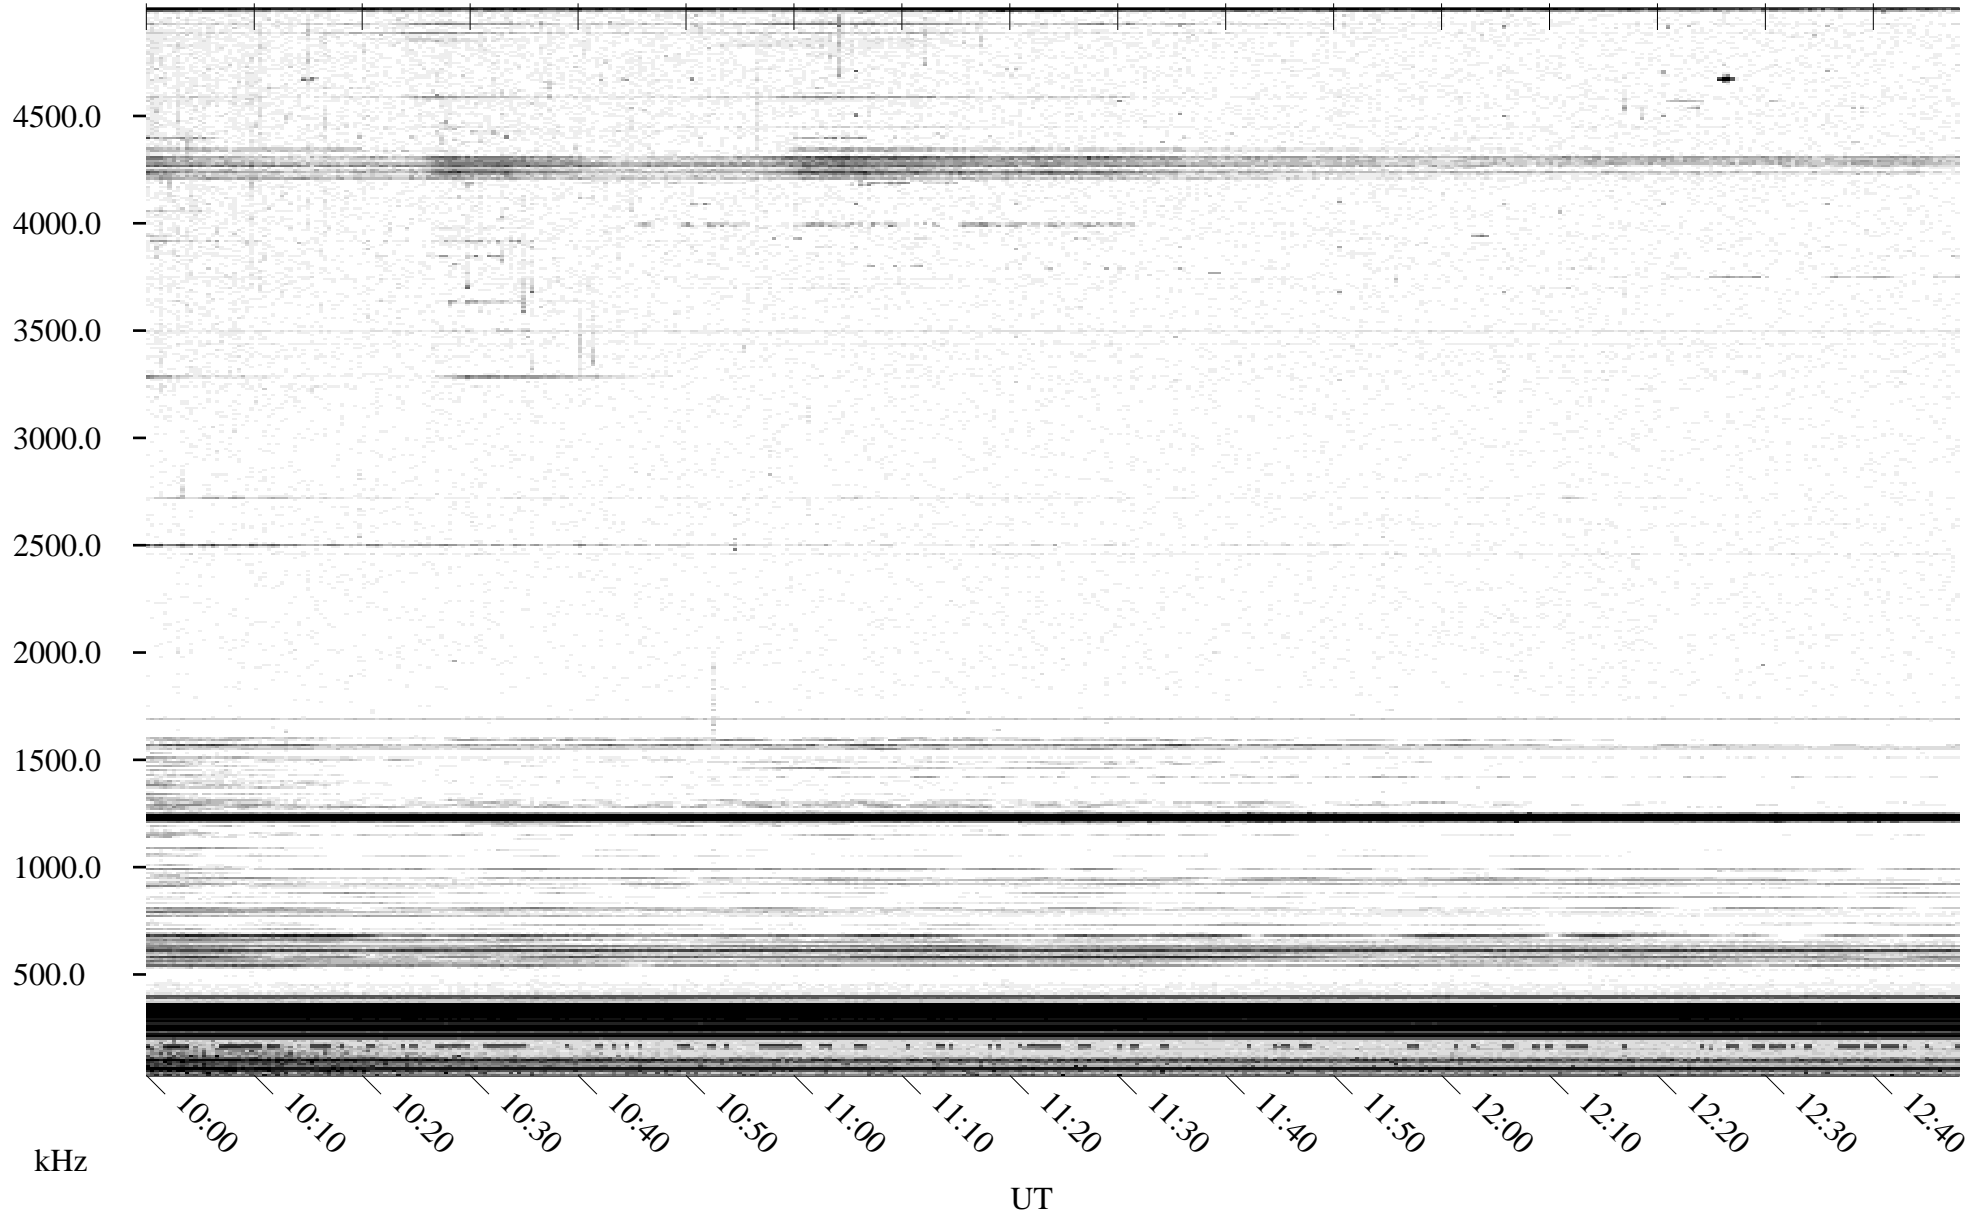

# 06/11/1995 Churchill, Manitoba

Linear Scale    Black = 161    White = 15

ch951611.r00m max\_12

Page 4

# 06/11/1995 Churchill, Manitoba

Linear Scale    Black = 161    White = 15

ch951611.r00m max\_12

Page 5

# 06/11/1995 Churchill, Manitoba

Linear Scale    Black = 161    White = 15

ch95161l.r00m max\_12

Page 6

# 06/11/1995 Churchill, Manitoba

Linear Scale    Black = 161    White = 15

ch951611.r00m max\_12

Page 7