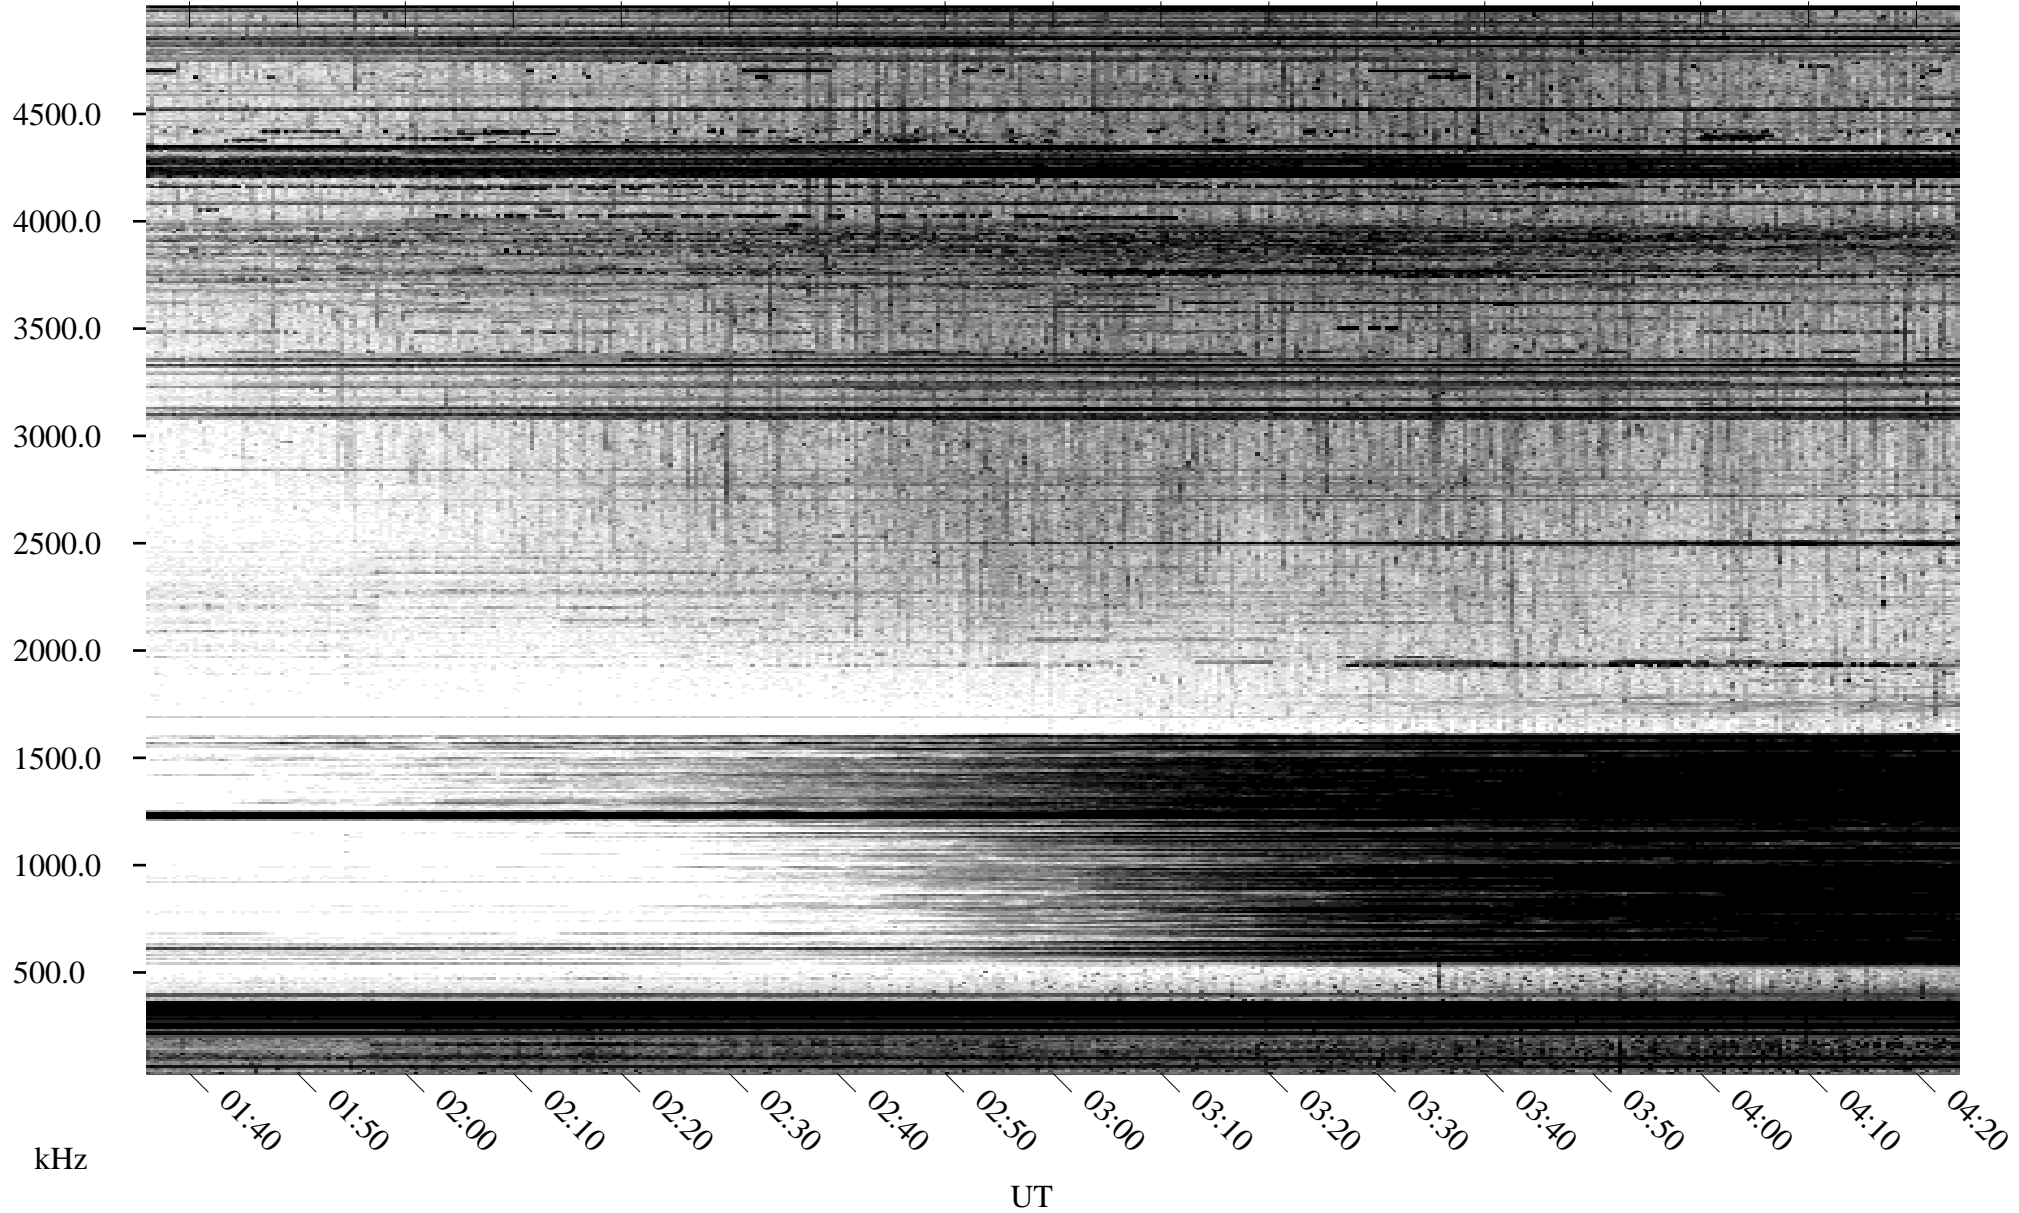

06/11/1995 Churchill, Manitoba

Linear Scale Black = 161 White = 15

ch95162l.r00m max_12

Page 1

06/11/1995 Churchill, Manitoba

Linear Scale Black = 161 White = 15

ch95162l.r00m max_12

Page 2

06/12/1995 Churchill, Manitoba

Linear Scale Black = 161 White = 15

ch95162l.r00m max_12

Page 3

06/12/1995 Churchill, Manitoba

Linear Scale Black = 161 White = 15

ch95162l.r00m max_12

Page 4

06/12/1995 Churchill, Manitoba

Linear Scale Black = 161 White = 15

ch95162l.r00m max_12

Page 5

06/12/1995 Churchill, Manitoba

Linear Scale Black = 161 White = 15

ch95162l.r00m max_12

Page 6

06/12/1995 Churchill, Manitoba

Linear Scale Black = 161 White = 15

ch95162l.r00m max_12

Page 7

06/12/1995 Churchill, Manitoba

Linear Scale Black = 161 White = 15

ch95162l.r00m max_12

Page 8