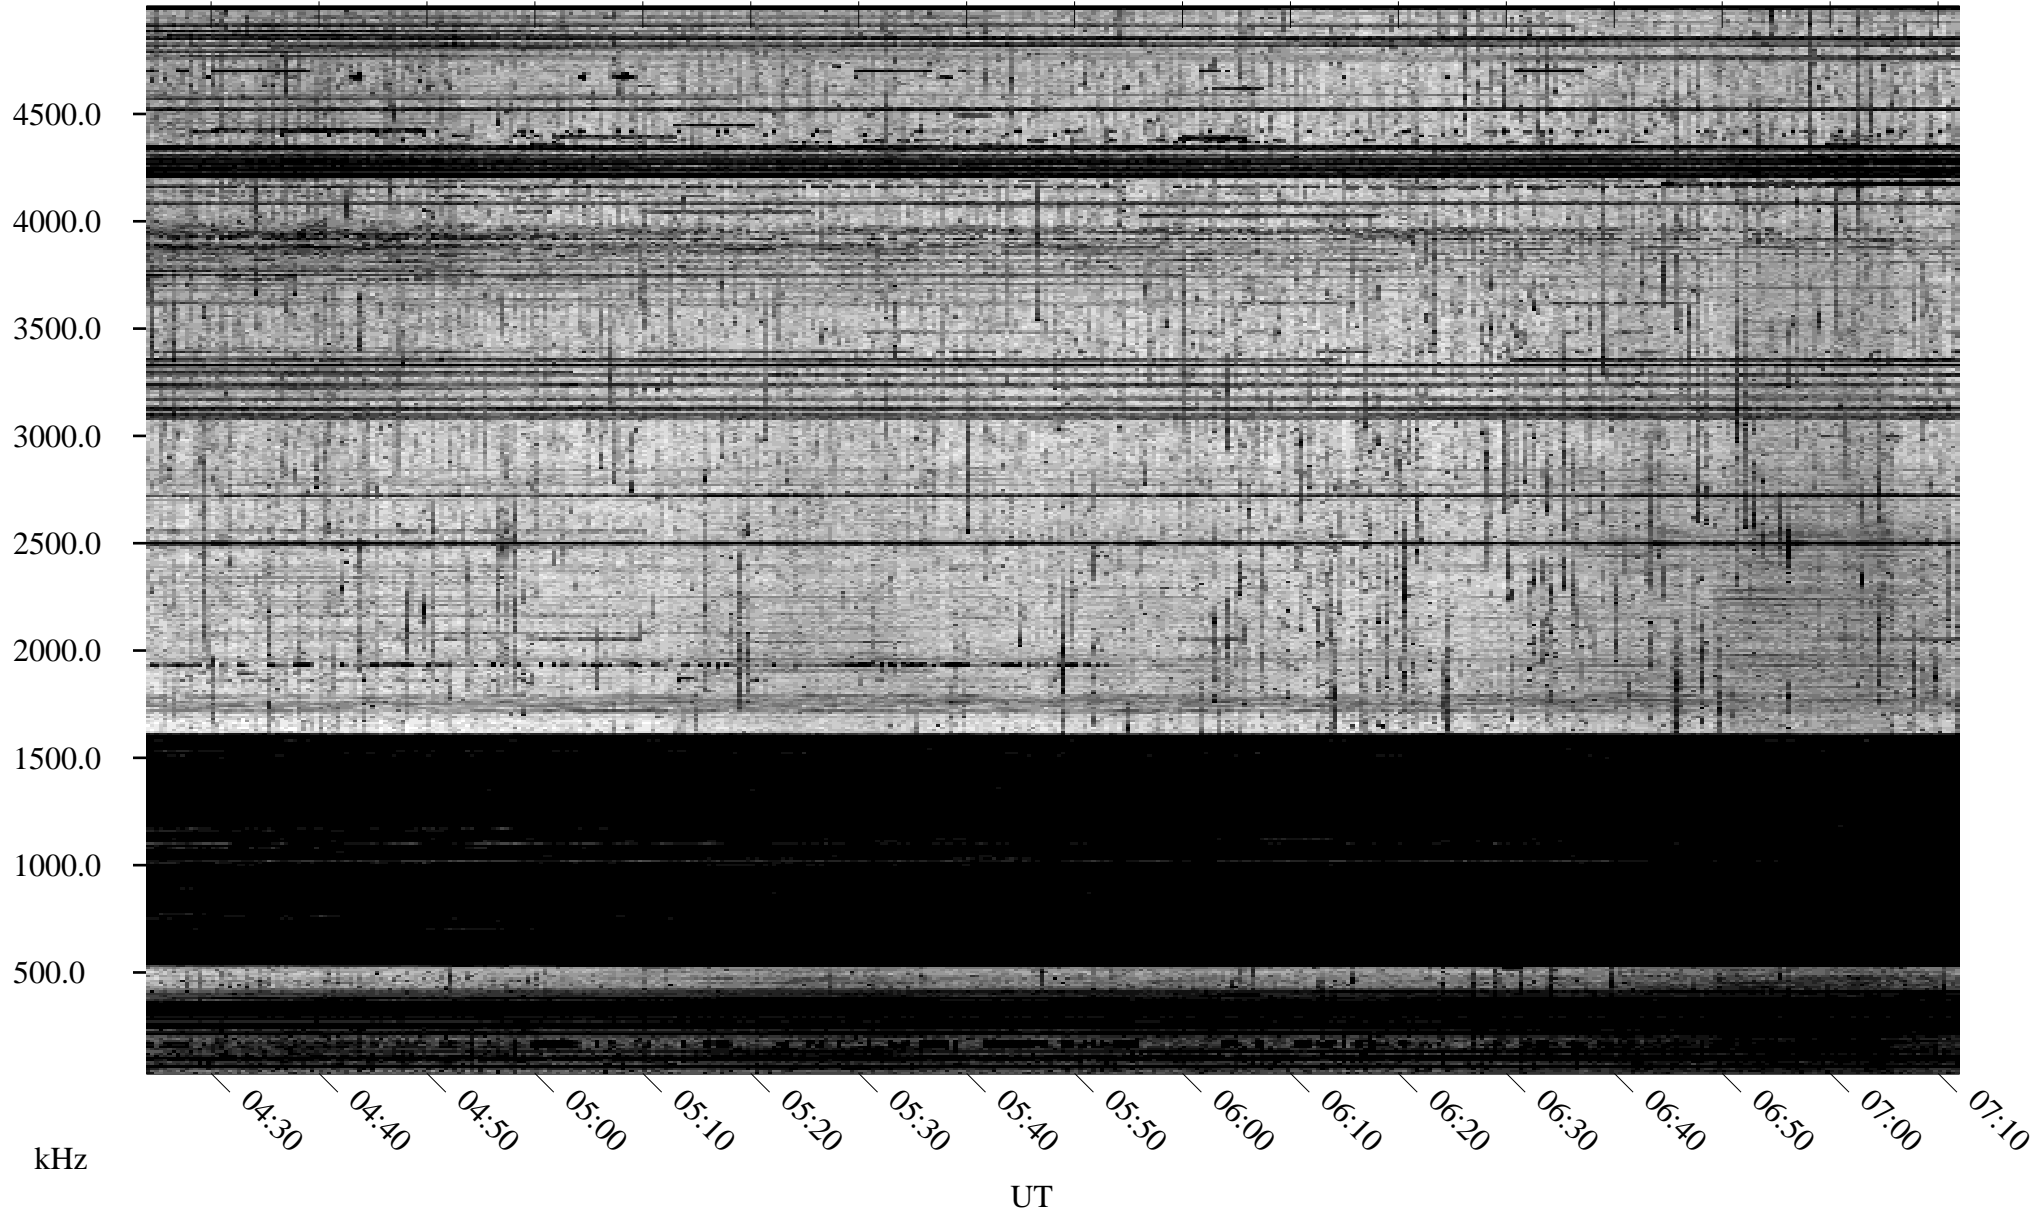

06/11/1995 Churchill, Manitoba

Linear Scale Black = 161 White = 15

ch95162l.r00m max_12

Page 1

06/11/1995 Churchill, Manitoba

Linear Scale Black = 161 White = 15

ch95162l.r00m max_12

Page 2

06/12/1995 Churchill, Manitoba

Linear Scale Black = 161 White = 15

ch95162l.r00m max_12

Page 3

06/12/1995 Churchill, Manitoba

Linear Scale Black = 161 White = 15

ch95162l.r00m max_12

Page 4

06/12/1995 Churchill, Manitoba

Linear Scale Black = 161 White = 15

ch95162l.r00m max_12

Page 5

06/12/1995 Churchill, Manitoba

Linear Scale Black = 161 White = 15

ch95162l.r00m max_12

Page 6

06/12/1995 Churchill, Manitoba

Linear Scale Black = 161 White = 15

ch95162l.r00m max_12

Page 7

06/12/1995 Churchill, Manitoba

Linear Scale Black = 161 White = 15

ch95162l.r00m max_12

Page 8