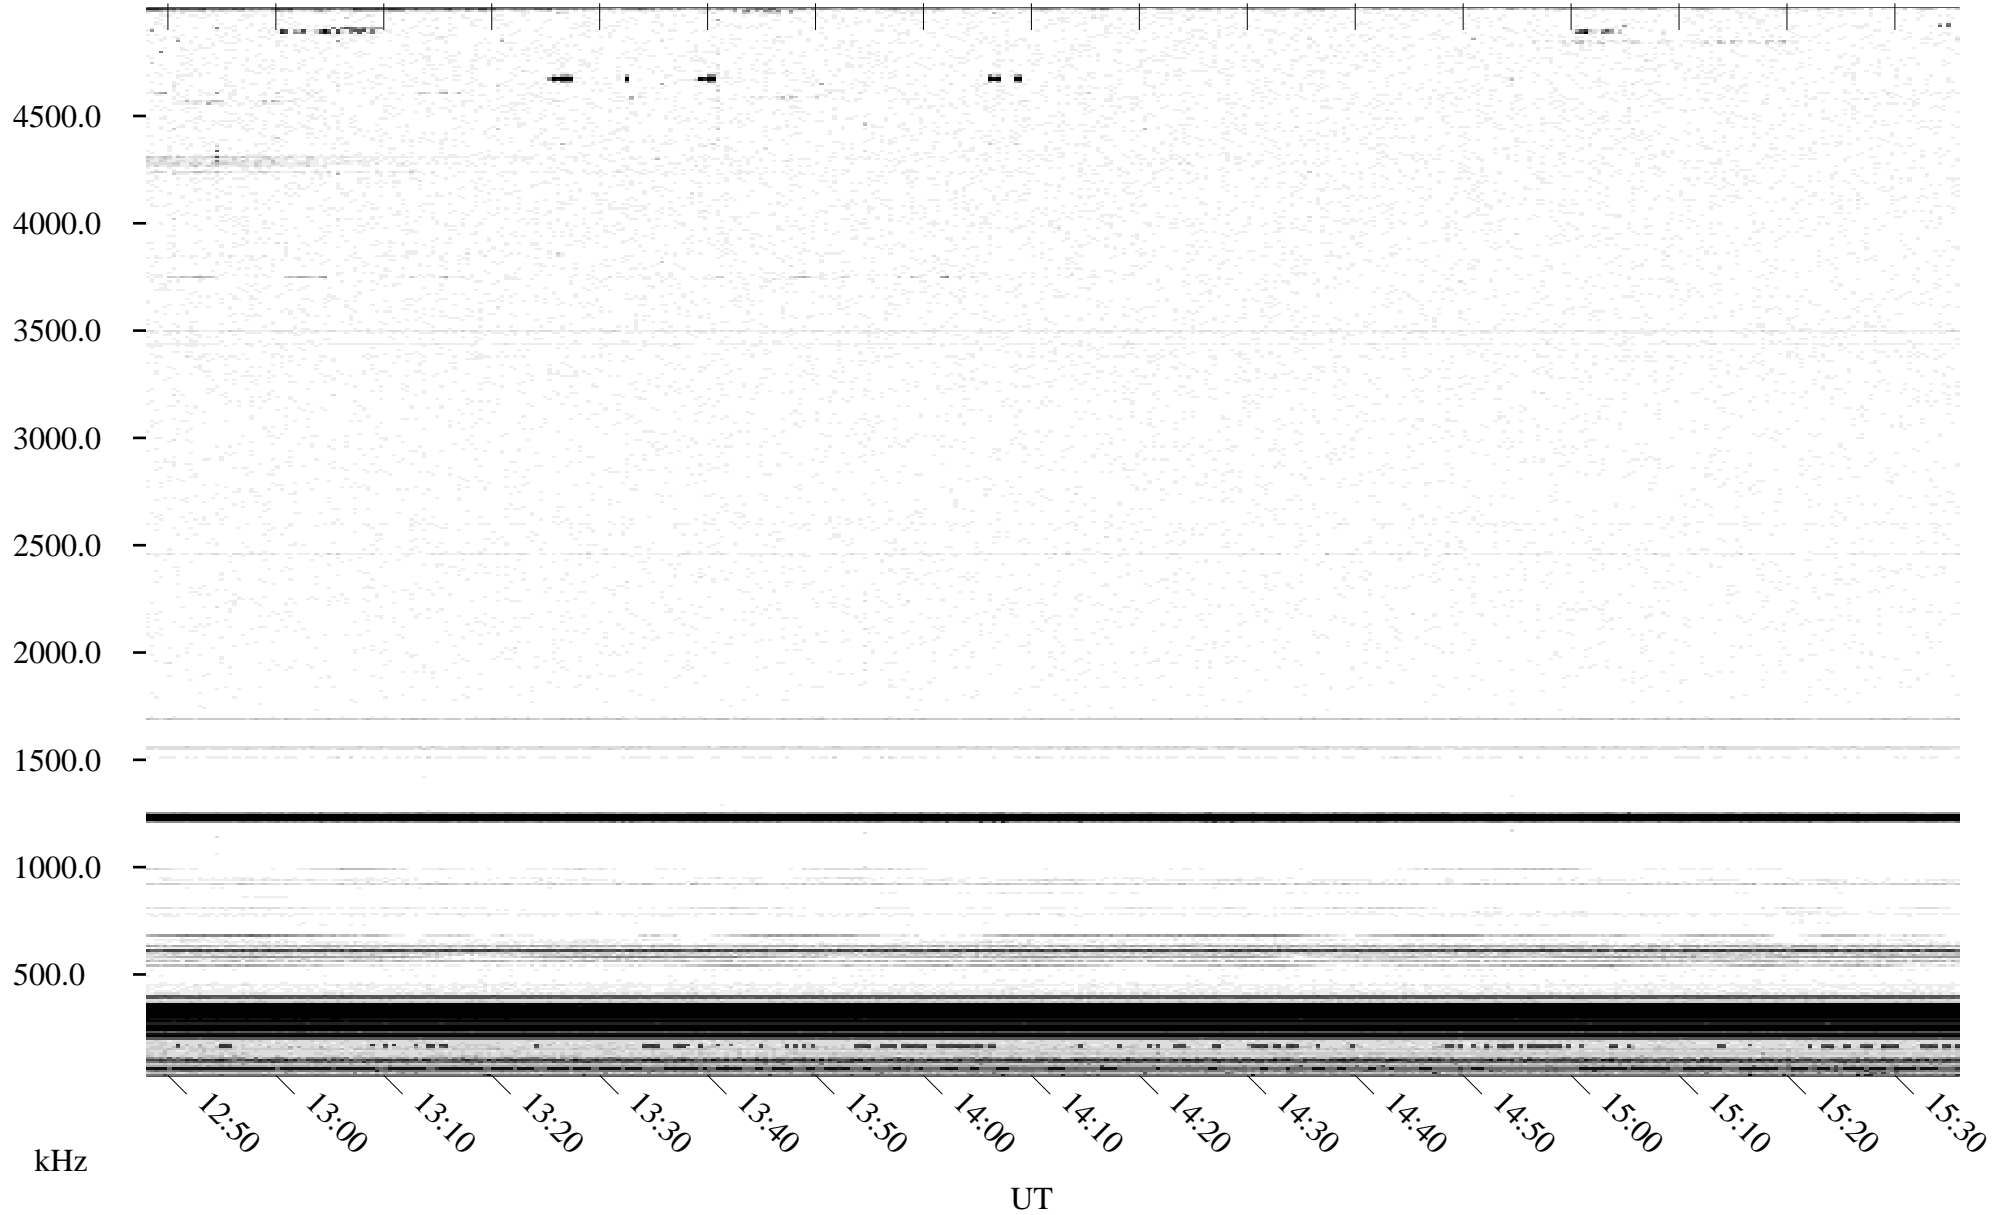

06/11/1995 Churchill, Manitoba

Linear Scale Black = 161 White = 15

ch95162l.r00m max_12

Page 1

06/11/1995 Churchill, Manitoba

Linear Scale Black = 161 White = 15

ch95162l.r00m max_12

Page 2

06/12/1995 Churchill, Manitoba

Linear Scale Black = 161 White = 15

ch95162l.r00m max_12

Page 3

06/12/1995 Churchill, Manitoba

Linear Scale Black = 161 White = 15

ch95162l.r00m max_12

Page 4

06/12/1995 Churchill, Manitoba

Linear Scale Black = 161 White = 15

ch95162l.r00m max_12

Page 5

06/12/1995 Churchill, Manitoba

Linear Scale Black = 161 White = 15

ch95162l.r00m max_12

Page 6

06/12/1995 Churchill, Manitoba

Linear Scale Black = 161 White = 15

ch95162l.r00m max_12

Page 7

06/12/1995 Churchill, Manitoba

Linear Scale Black = 161 White = 15

ch95162l.r00m max_12

Page 8