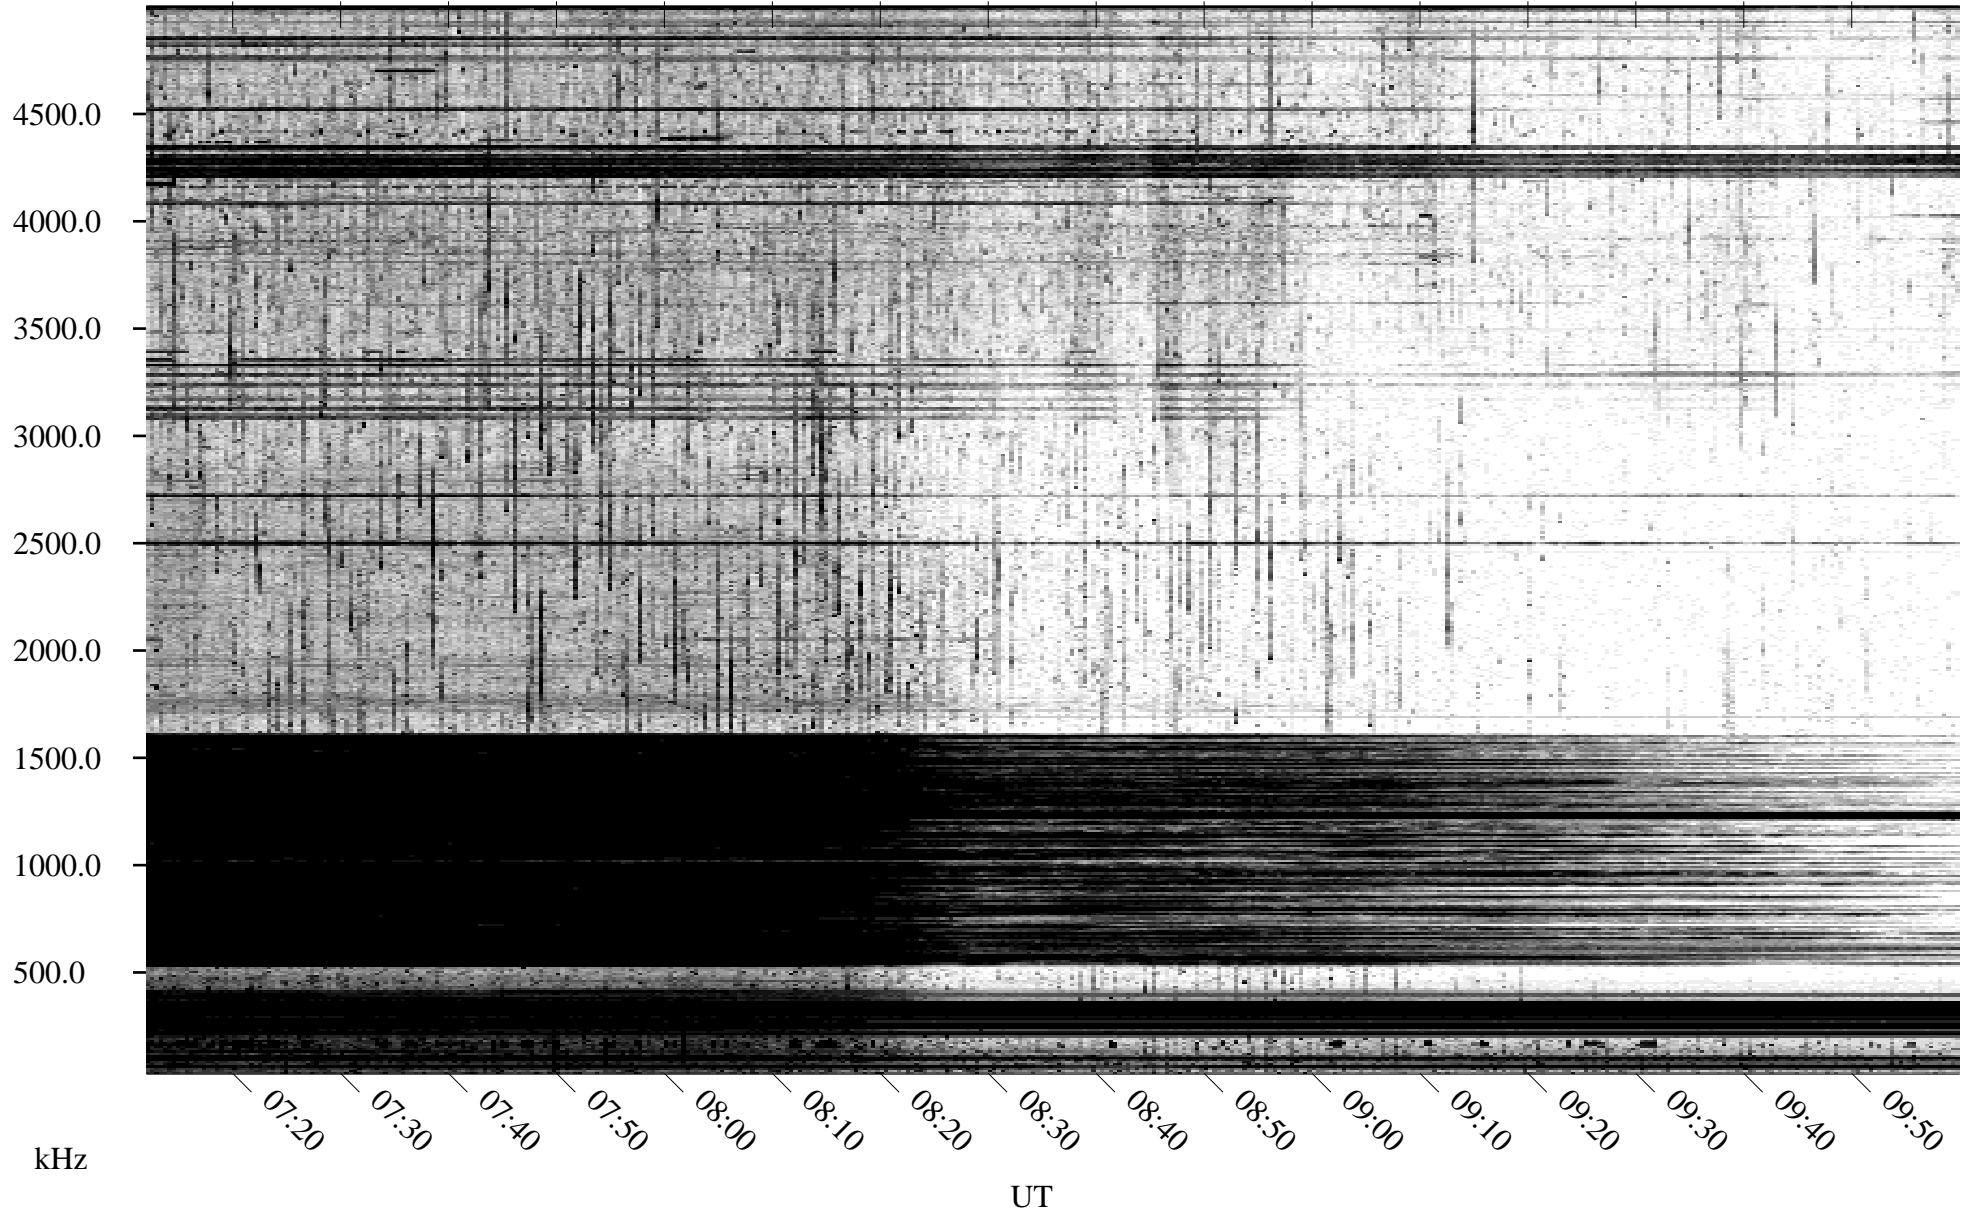

06/11/1995 Churchill, Manitoba

Linear Scale Black = 161 White = 15

ch95162l.r00m max_12

Page 1

06/11/1995 Churchill, Manitoba

Linear Scale Black = 161 White = 15

ch95162l.r00m max_12

Page 2

06/12/1995 Churchill, Manitoba

Linear Scale Black = 161 White = 15

ch95162l.r00m max_12

Page 3

06/12/1995 Churchill, Manitoba

Linear Scale Black = 161 White = 15

ch95162l.r00m max_12

Page 4

06/12/1995 Churchill, Manitoba

Linear Scale Black = 161 White = 15

ch95162l.r00m max_12

Page 5

06/12/1995 Churchill, Manitoba

Linear Scale Black = 161 White = 15

ch95162l.r00m max_12

Page 6

06/12/1995 Churchill, Manitoba

Linear Scale Black = 161 White = 15

ch95162l.r00m max_12

Page 7

06/12/1995 Churchill, Manitoba

Linear Scale Black = 161 White = 15

ch95162l.r00m max_12

Page 8