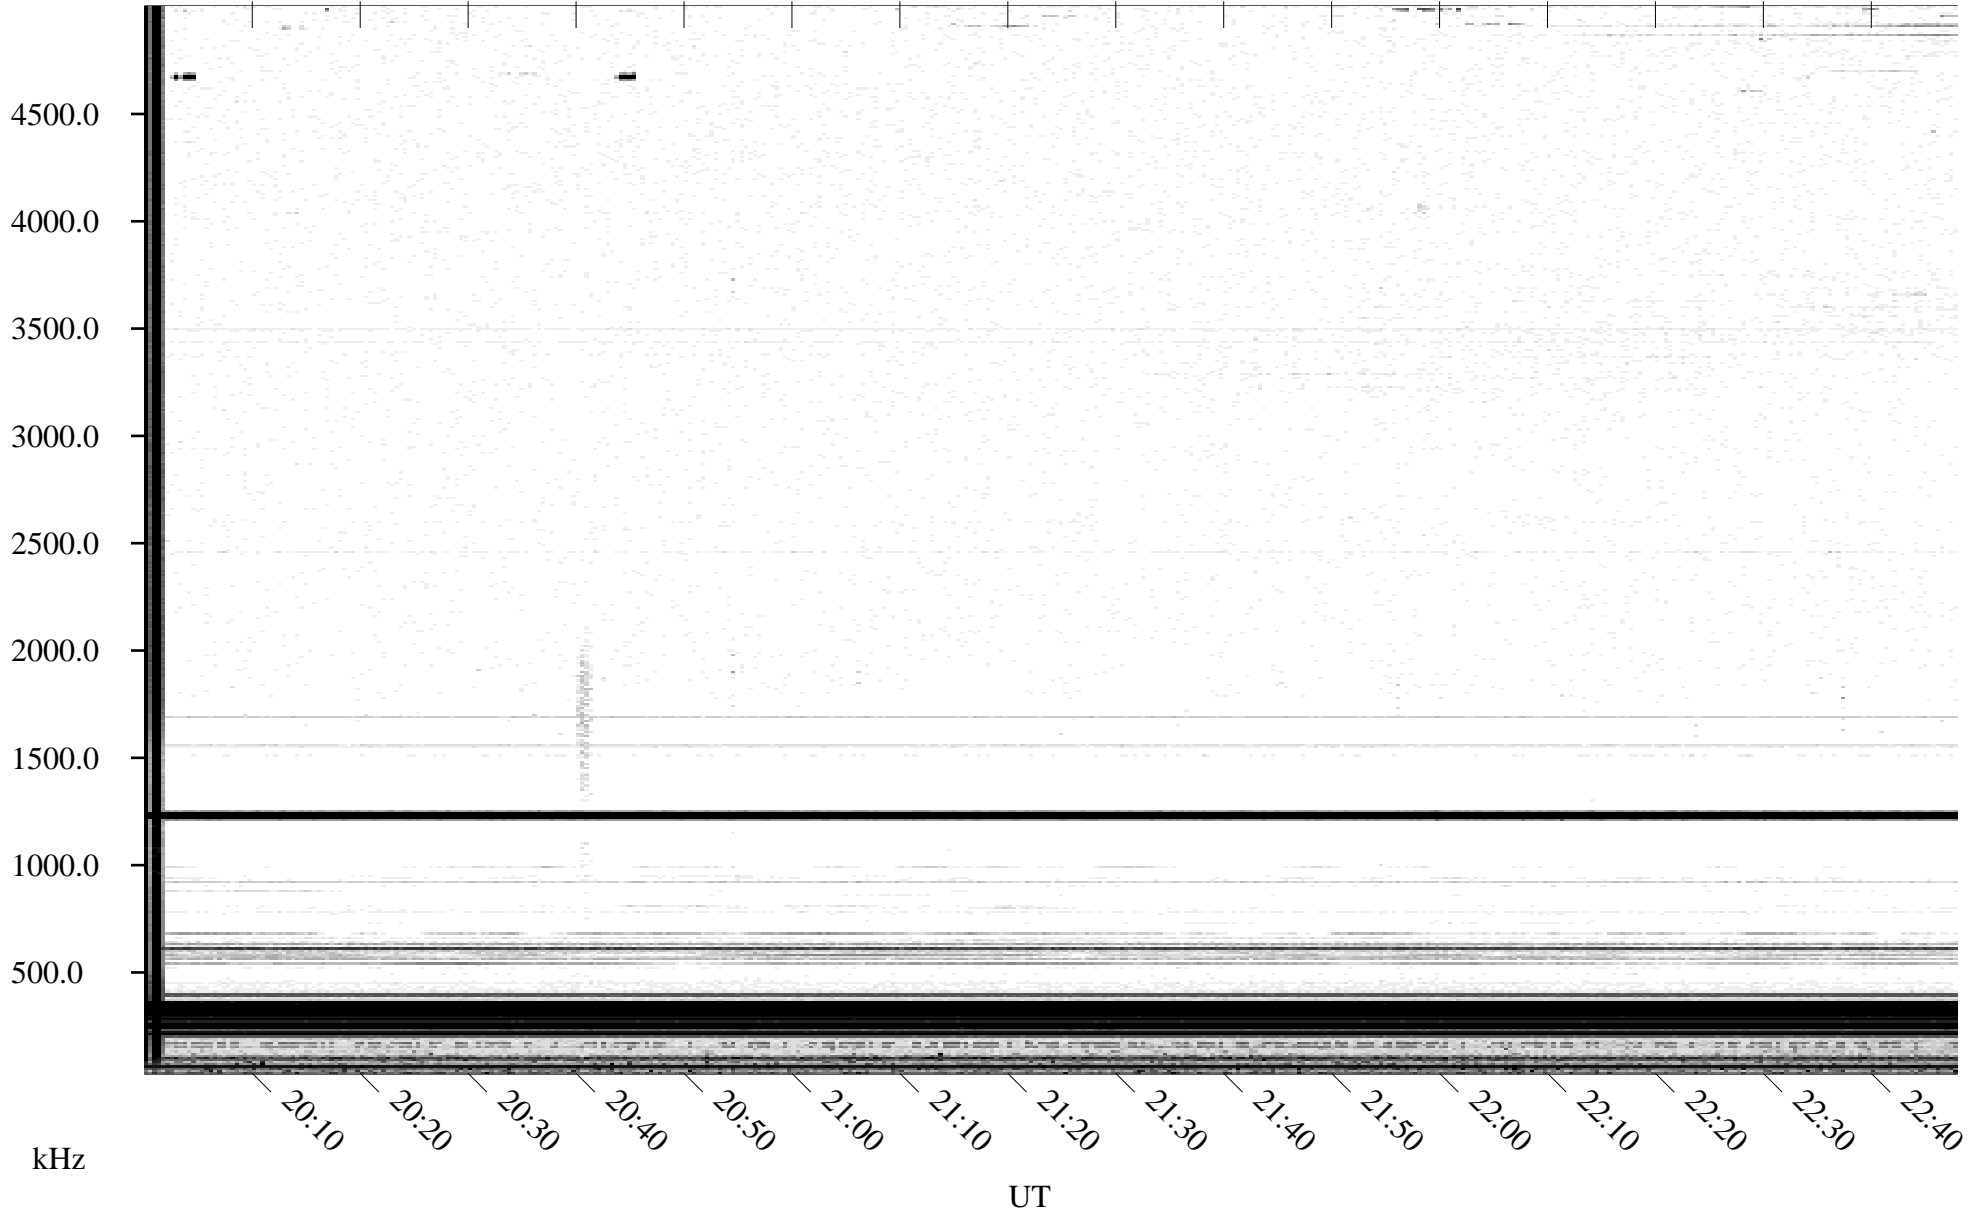

06/11/1995 Churchill, Manitoba

Linear Scale Black = 161 White = 15

ch95162l.r00m max_12

Page 1

06/11/1995 Churchill, Manitoba

Linear Scale Black = 161 White = 15

ch95162l.r00m max_12

Page 2

06/12/1995 Churchill, Manitoba

Linear Scale Black = 161 White = 15

ch95162l.r00m max_12

Page 3

06/12/1995 Churchill, Manitoba

Linear Scale Black = 161 White = 15

ch95162l.r00m max_12

Page 4

06/12/1995 Churchill, Manitoba

Linear Scale Black = 161 White = 15

ch95162l.r00m max_12

Page 5

06/12/1995 Churchill, Manitoba

Linear Scale Black = 161 White = 15

ch95162l.r00m max_12

Page 6

06/12/1995 Churchill, Manitoba

Linear Scale Black = 161 White = 15

ch95162l.r00m max_12

Page 7

06/12/1995 Churchill, Manitoba

Linear Scale Black = 161 White = 15

ch95162l.r00m max_12

Page 8