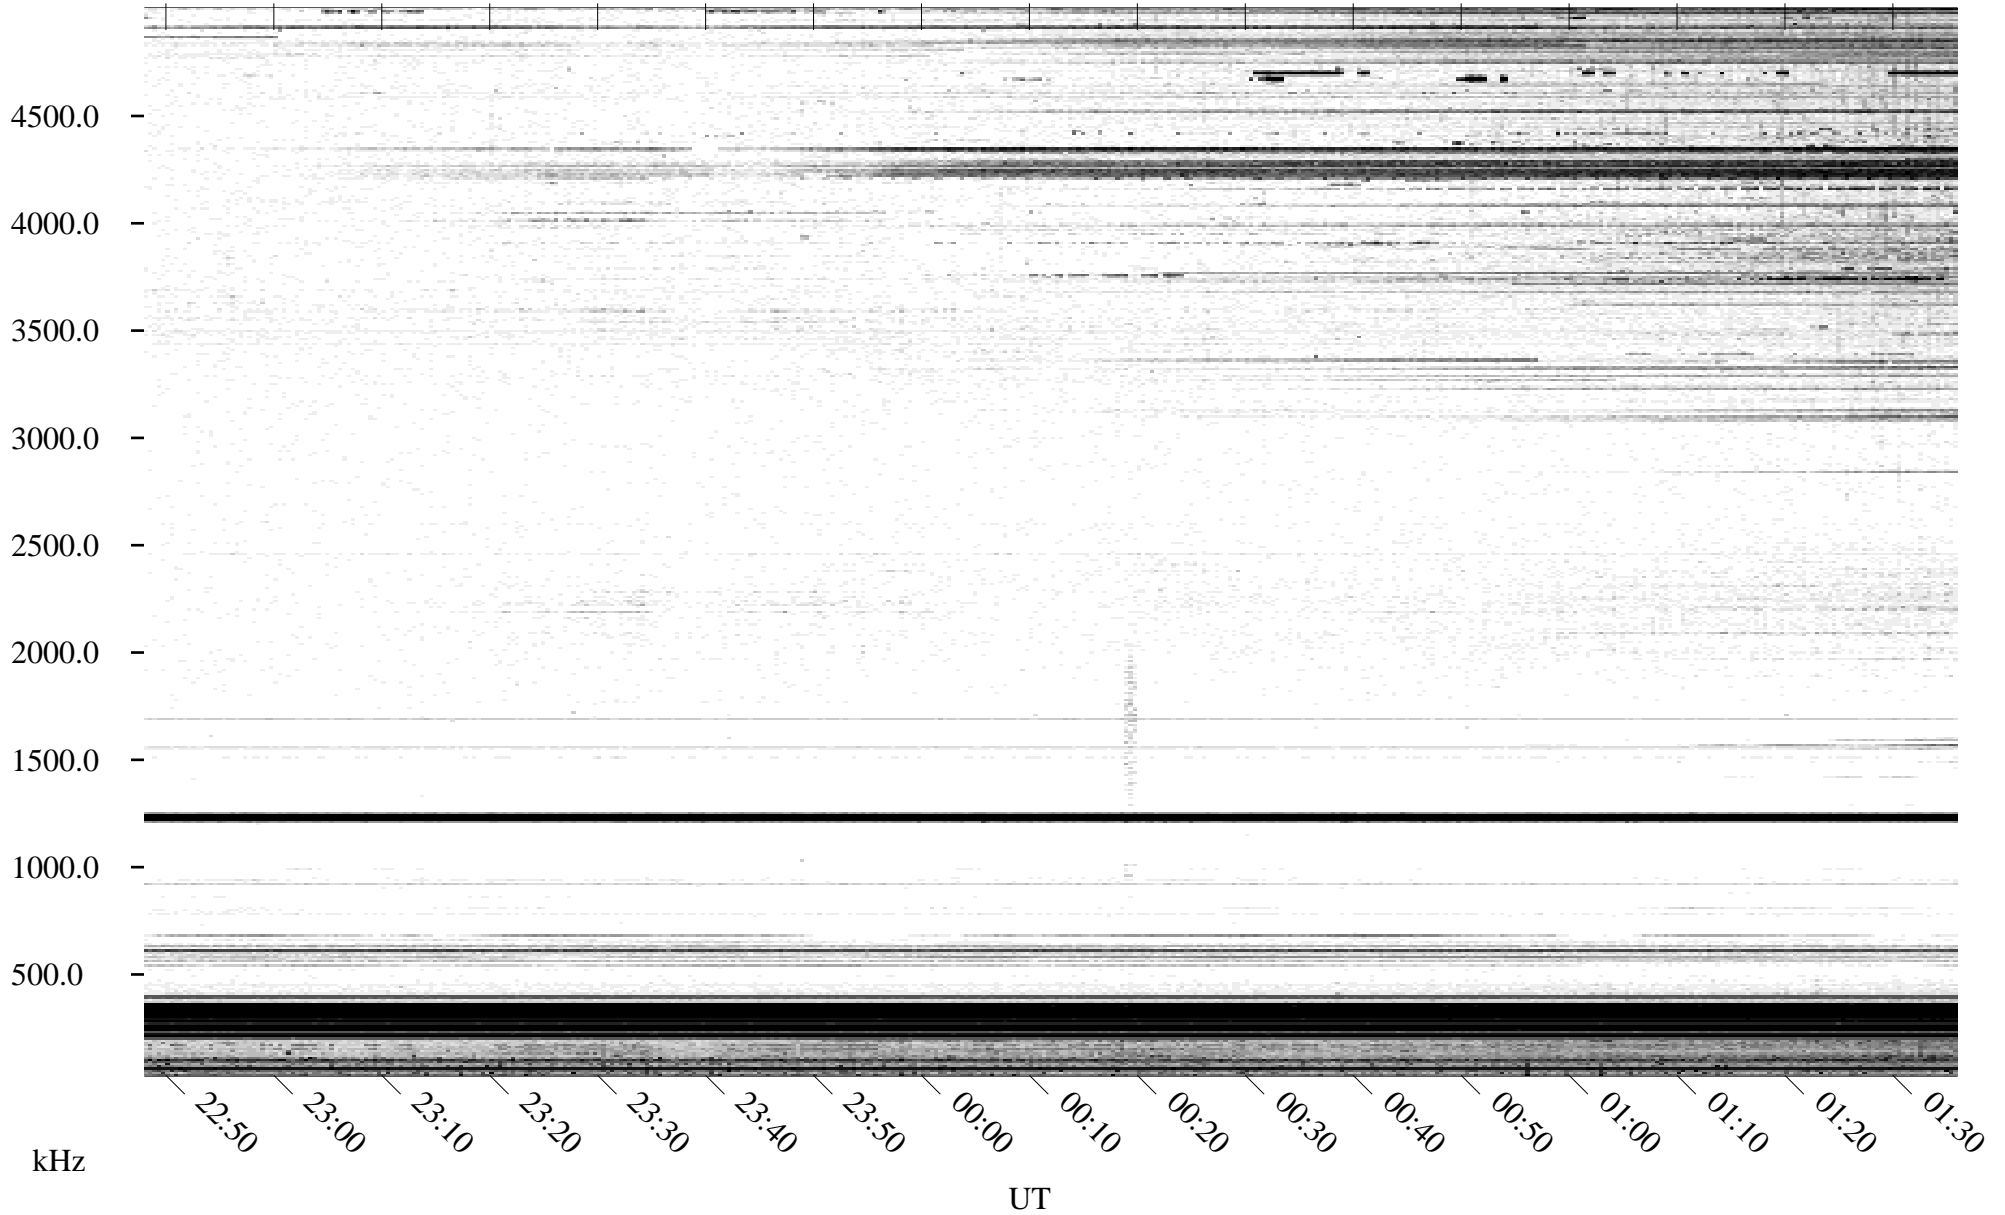

06/11/1995 Churchill, Manitoba

Linear Scale Black = 161 White = 15

ch95162l.r00m max_12

Page 1

06/11/1995 Churchill, Manitoba

Linear Scale Black = 161 White = 15

ch95162l.r00m max_12

Page 2

06/12/1995 Churchill, Manitoba

Linear Scale Black = 161 White = 15

ch95162l.r00m max_12

Page 3

06/12/1995 Churchill, Manitoba

Linear Scale Black = 161 White = 15

ch95162l.r00m max_12

Page 4

06/12/1995 Churchill, Manitoba

Linear Scale Black = 161 White = 15

ch95162l.r00m max_12

Page 5

06/12/1995 Churchill, Manitoba

Linear Scale Black = 161 White = 15

ch95162l.r00m max_12

Page 6

06/12/1995 Churchill, Manitoba

Linear Scale Black = 161 White = 15

ch95162l.r00m max_12

Page 7

06/12/1995 Churchill, Manitoba

Linear Scale Black = 161 White = 15

ch95162l.r00m max_12

Page 8