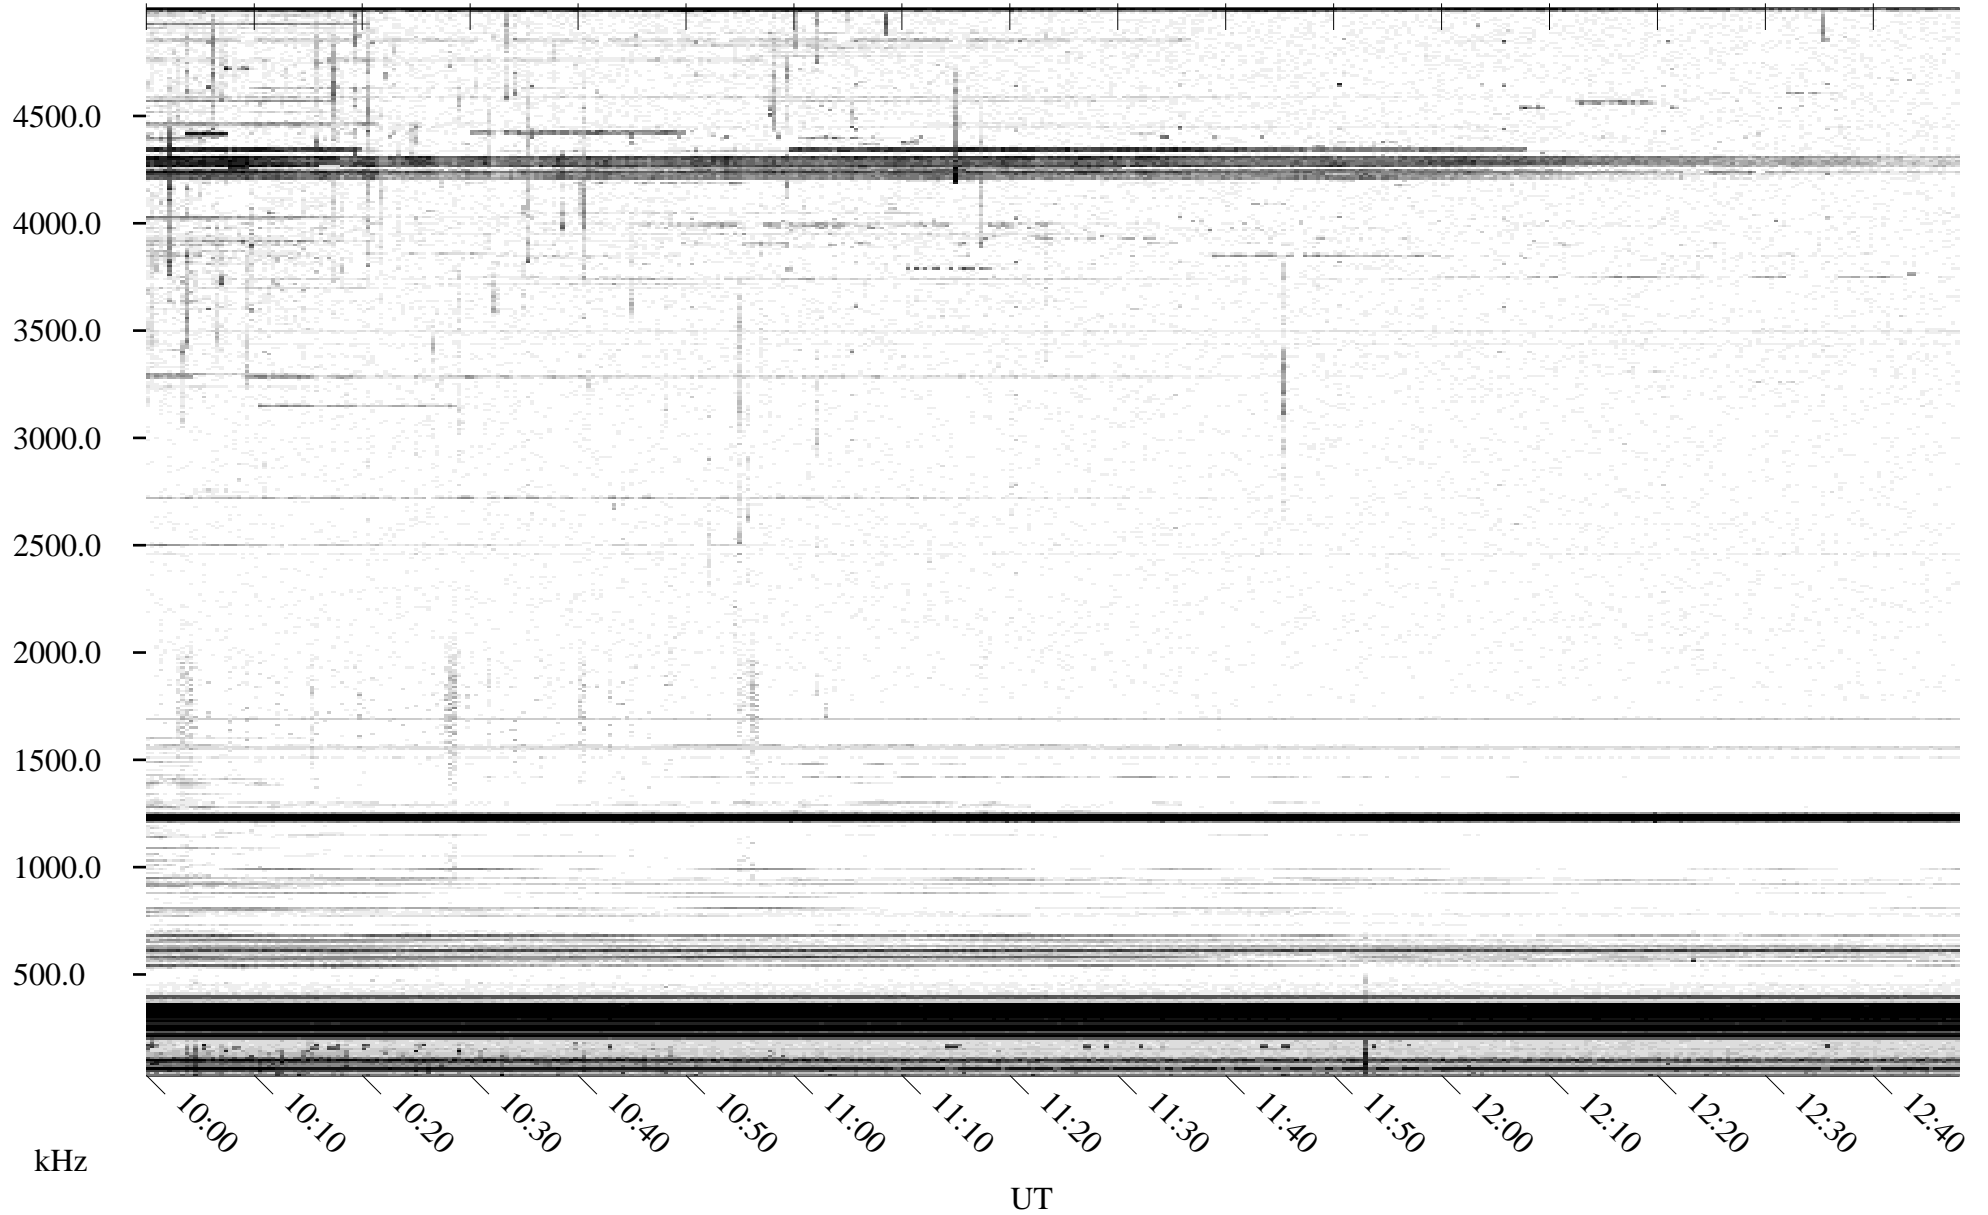

06/11/1995 Churchill, Manitoba

Linear Scale Black = 161 White = 15

ch95162l.r00m max_12

Page 1

06/11/1995 Churchill, Manitoba

Linear Scale Black = 161 White = 15

ch95162l.r00m max_12

Page 2

06/12/1995 Churchill, Manitoba

Linear Scale Black = 161 White = 15

ch95162l.r00m max_12

Page 3

06/12/1995 Churchill, Manitoba

Linear Scale Black = 161 White = 15

ch95162l.r00m max_12

Page 4

06/12/1995 Churchill, Manitoba

Linear Scale Black = 161 White = 15

ch95162l.r00m max_12

Page 5

06/12/1995 Churchill, Manitoba

Linear Scale Black = 161 White = 15

ch95162l.r00m max_12

Page 6

06/12/1995 Churchill, Manitoba

Linear Scale Black = 161 White = 15

ch95162l.r00m max_12

Page 7

06/12/1995 Churchill, Manitoba

Linear Scale Black = 161 White = 15

ch95162l.r00m max_12

Page 8