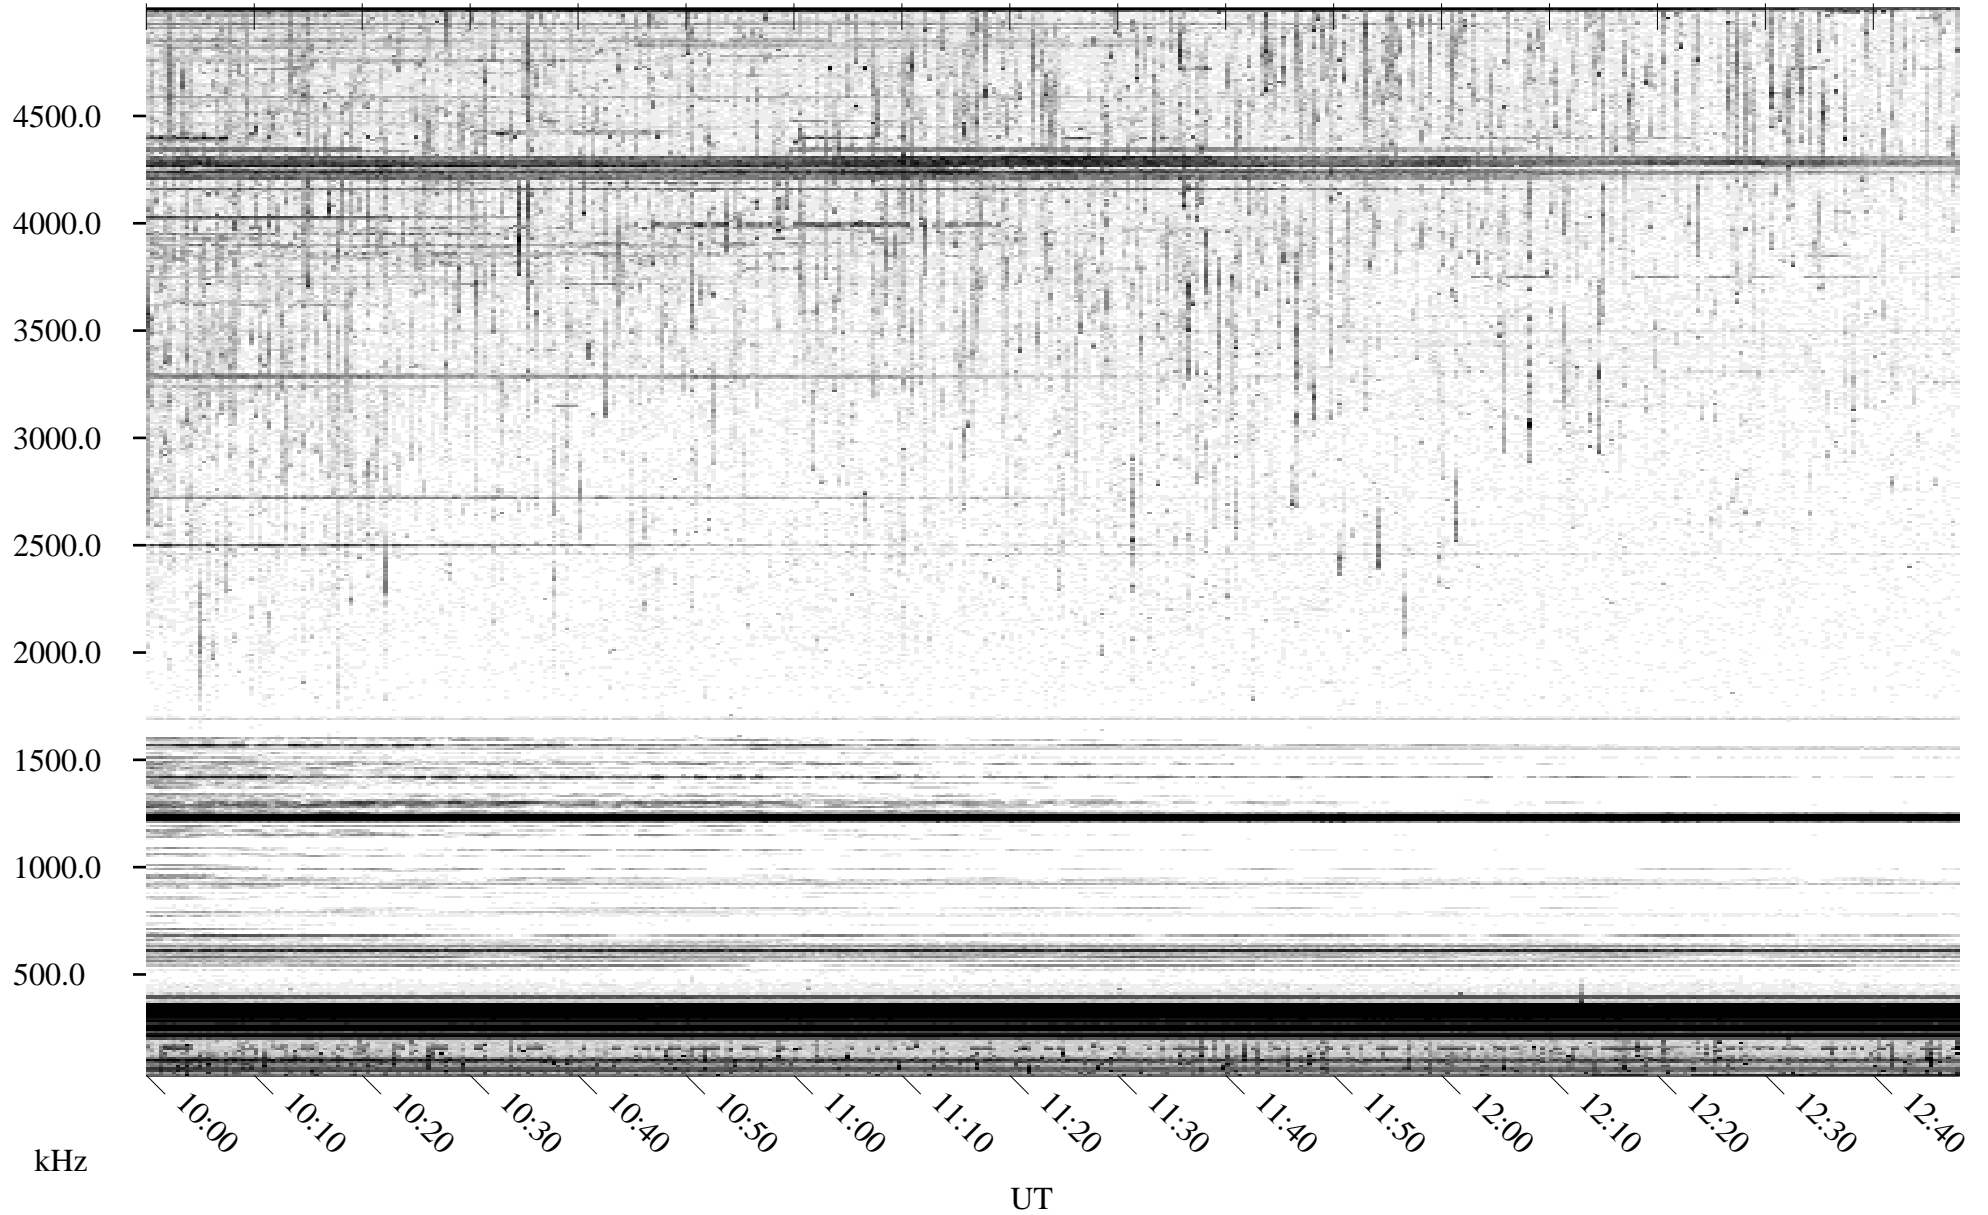

06/12/1995 Churchill, Manitoba

Linear Scale Black = 161 White = 15

ch95163l.r00m max_12

Page 1

06/12/1995 Churchill, Manitoba

Linear Scale Black = 161 White = 15

ch95163l.r00m max_12

Page 2

06/13/1995 Churchill, Manitoba

Linear Scale Black = 161 White = 15

ch95163l.r00m max_12

Page 3

06/13/1995 Churchill, Manitoba

Linear Scale Black = 161 White = 15

ch95163l.r00m max_12

Page 4

06/13/1995 Churchill, Manitoba

Linear Scale Black = 161 White = 15

ch95163l.r00m max_12

Page 5

06/13/1995 Churchill, Manitoba

Linear Scale Black = 161 White = 15

ch95163l.r00m max_12

Page 6

06/13/1995 Churchill, Manitoba

Linear Scale Black = 161 White = 15

ch95163l.r00m max_12

Page 7

06/13/1995 Churchill, Manitoba

Linear Scale Black = 161 White = 15

ch95163l.r00m max_12

Page 8