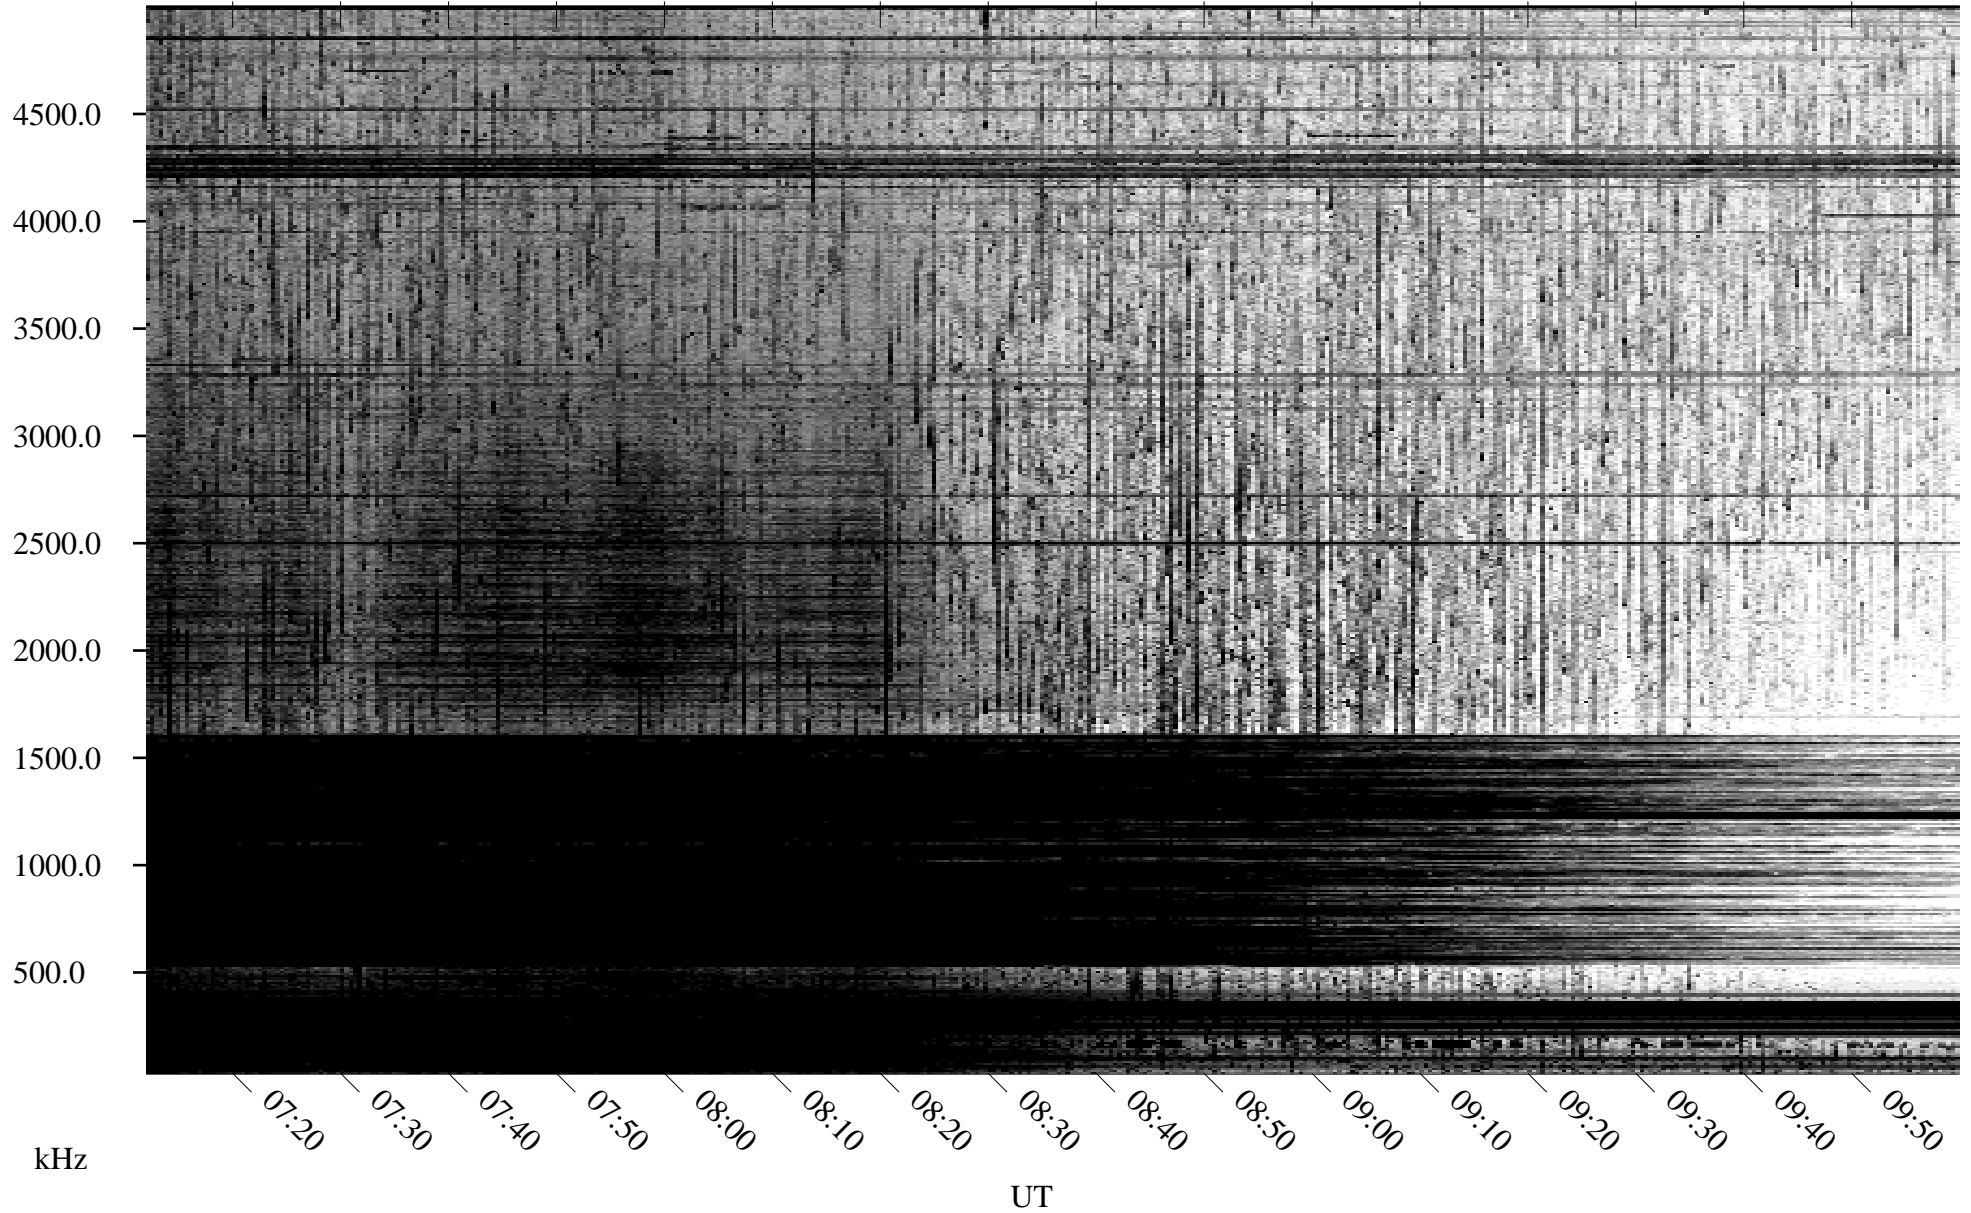

06/12/1995 Churchill, Manitoba

Linear Scale Black = 161 White = 15

ch95163l.r00m max_12

Page 1

06/12/1995 Churchill, Manitoba

Linear Scale Black = 161 White = 15

ch95163l.r00m max_12

Page 2

06/13/1995 Churchill, Manitoba

Linear Scale Black = 161 White = 15

ch95163l.r00m max_12

Page 3

06/13/1995 Churchill, Manitoba

Linear Scale Black = 161 White = 15

ch95163l.r00m max_12

Page 4

06/13/1995 Churchill, Manitoba

Linear Scale Black = 161 White = 15

ch95163l.r00m max_12

Page 5

06/13/1995 Churchill, Manitoba

Linear Scale Black = 161 White = 15

ch95163l.r00m max_12

Page 6

06/13/1995 Churchill, Manitoba

Linear Scale Black = 161 White = 15

ch95163l.r00m max_12

Page 7

06/13/1995 Churchill, Manitoba

Linear Scale Black = 161 White = 15

ch95163l.r00m max_12

Page 8