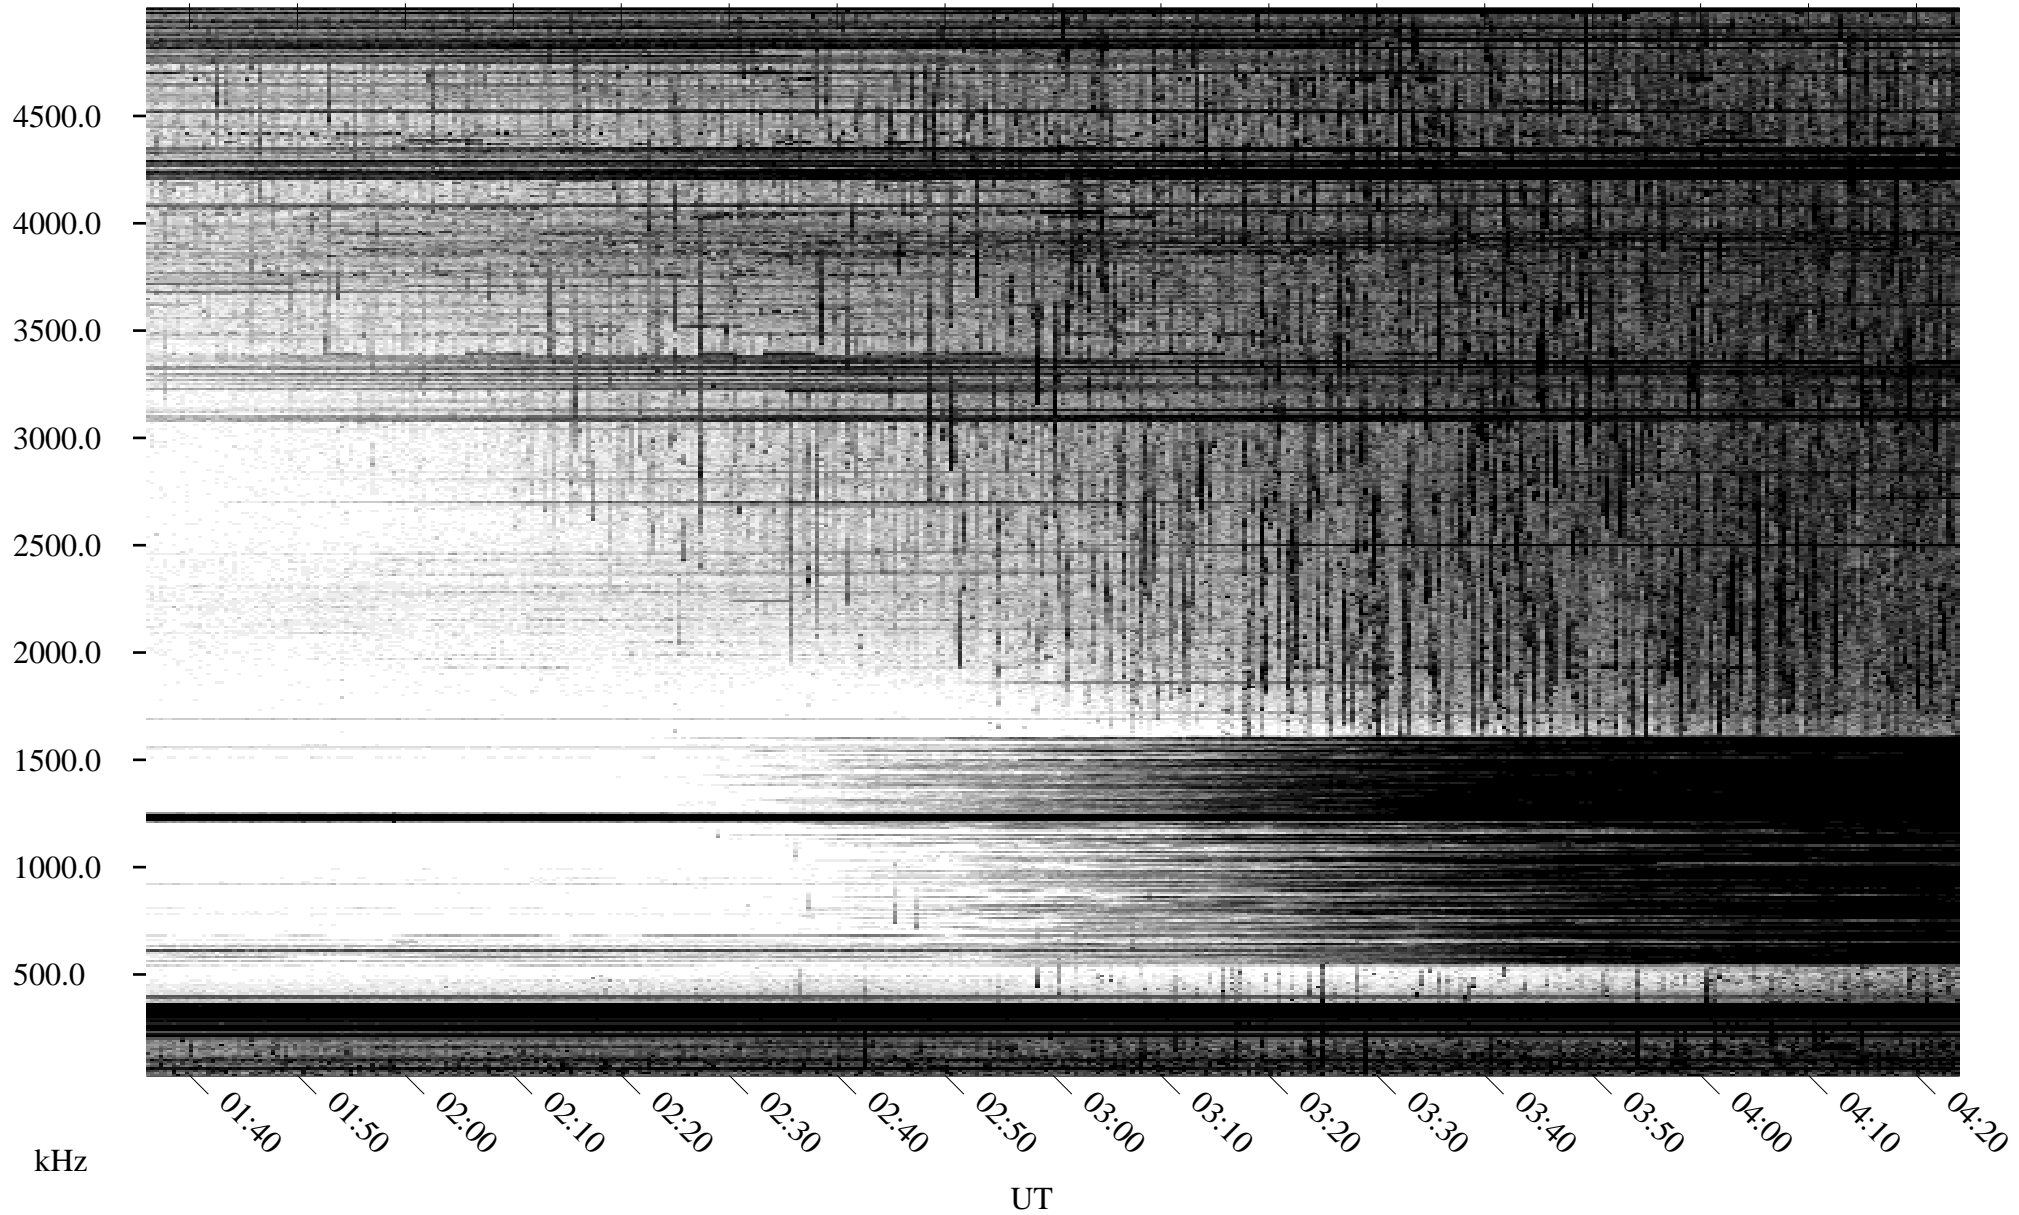

06/12/1995 Churchill, Manitoba

Linear Scale Black = 161 White = 15

ch95163l.r00m max_12

Page 1

06/12/1995 Churchill, Manitoba

Linear Scale Black = 161 White = 15

ch95163l.r00m max_12

Page 2

06/13/1995 Churchill, Manitoba

Linear Scale Black = 161 White = 15

ch95163l.r00m max_12

Page 3

06/13/1995 Churchill, Manitoba

Linear Scale Black = 161 White = 15

ch95163l.r00m max_12

Page 4

06/13/1995 Churchill, Manitoba

Linear Scale Black = 161 White = 15

ch95163l.r00m max_12

Page 5

06/13/1995 Churchill, Manitoba

Linear Scale Black = 161 White = 15

ch95163l.r00m max_12

Page 6

06/13/1995 Churchill, Manitoba

Linear Scale Black = 161 White = 15

ch95163l.r00m max_12

Page 7

06/13/1995 Churchill, Manitoba

Linear Scale Black = 161 White = 15

ch95163l.r00m max_12

Page 8