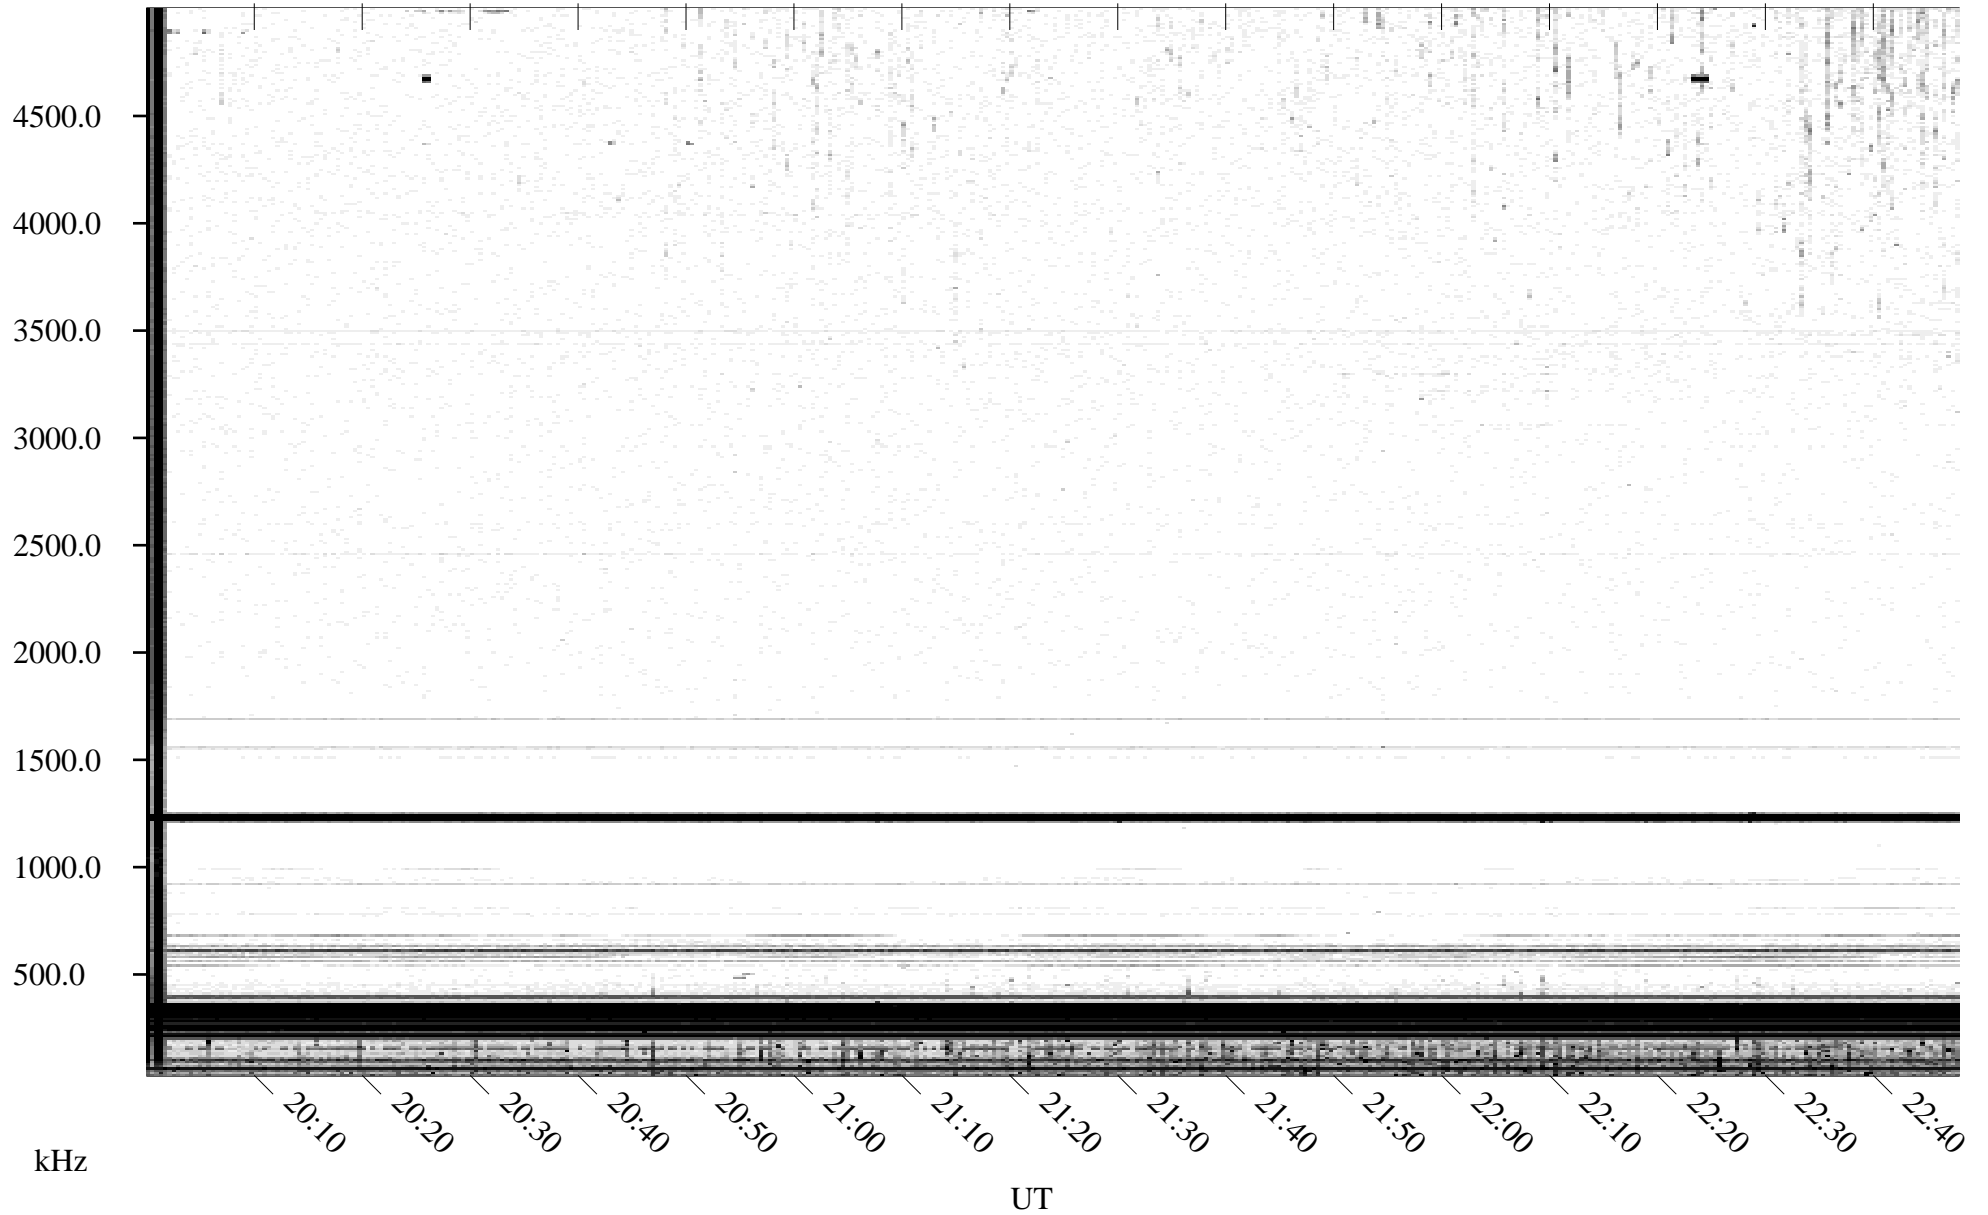

06/12/1995 Churchill, Manitoba

Linear Scale Black = 161 White = 15

ch95163l.r00m max_12

Page 1

06/12/1995 Churchill, Manitoba

Linear Scale Black = 161 White = 15

ch95163l.r00m max_12

Page 2

06/13/1995 Churchill, Manitoba

Linear Scale Black = 161 White = 15

ch95163l.r00m max_12

Page 3

06/13/1995 Churchill, Manitoba

Linear Scale Black = 161 White = 15

ch95163l.r00m max_12

Page 4

06/13/1995 Churchill, Manitoba

Linear Scale Black = 161 White = 15

ch95163l.r00m max_12

Page 5

06/13/1995 Churchill, Manitoba

Linear Scale Black = 161 White = 15

ch95163l.r00m max_12

Page 6

06/13/1995 Churchill, Manitoba

Linear Scale Black = 161 White = 15

ch95163l.r00m max_12

Page 7

06/13/1995 Churchill, Manitoba

Linear Scale Black = 161 White = 15

ch95163l.r00m max_12

Page 8