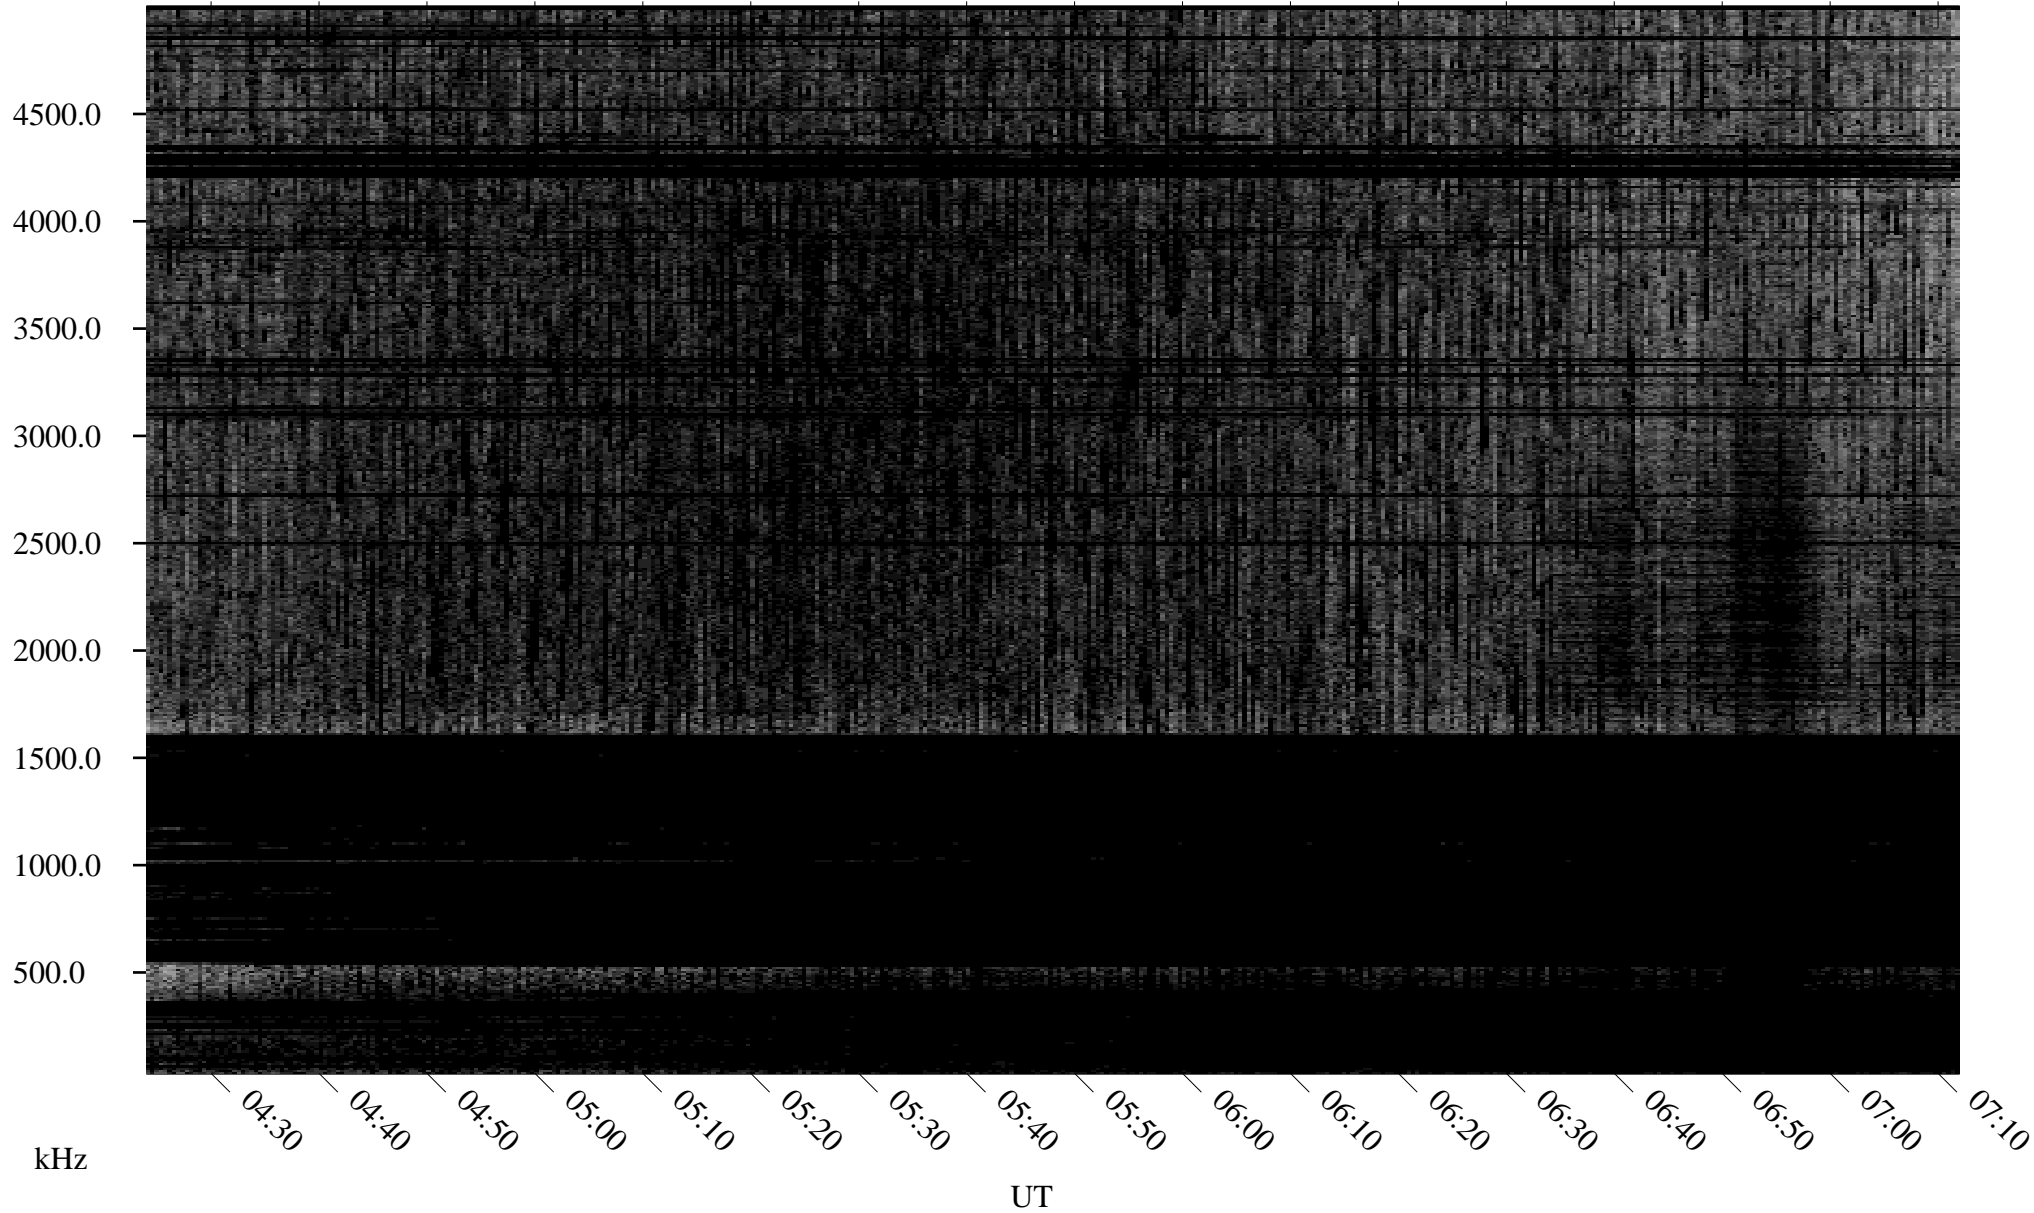

06/12/1995 Churchill, Manitoba

Linear Scale Black = 161 White = 15

ch95163l.r00m max_12

Page 1

06/12/1995 Churchill, Manitoba

Linear Scale Black = 161 White = 15

ch95163l.r00m max_12

Page 2

06/13/1995 Churchill, Manitoba

Linear Scale Black = 161 White = 15

ch95163l.r00m max_12

Page 3

06/13/1995 Churchill, Manitoba

Linear Scale Black = 161 White = 15

ch95163l.r00m max_12

Page 4

06/13/1995 Churchill, Manitoba

Linear Scale Black = 161 White = 15

ch95163l.r00m max_12

Page 5

06/13/1995 Churchill, Manitoba

Linear Scale Black = 161 White = 15

ch95163l.r00m max_12

Page 6

06/13/1995 Churchill, Manitoba

Linear Scale Black = 161 White = 15

ch95163l.r00m max_12

Page 7

06/13/1995 Churchill, Manitoba

Linear Scale Black = 161 White = 15

ch95163l.r00m max_12

Page 8