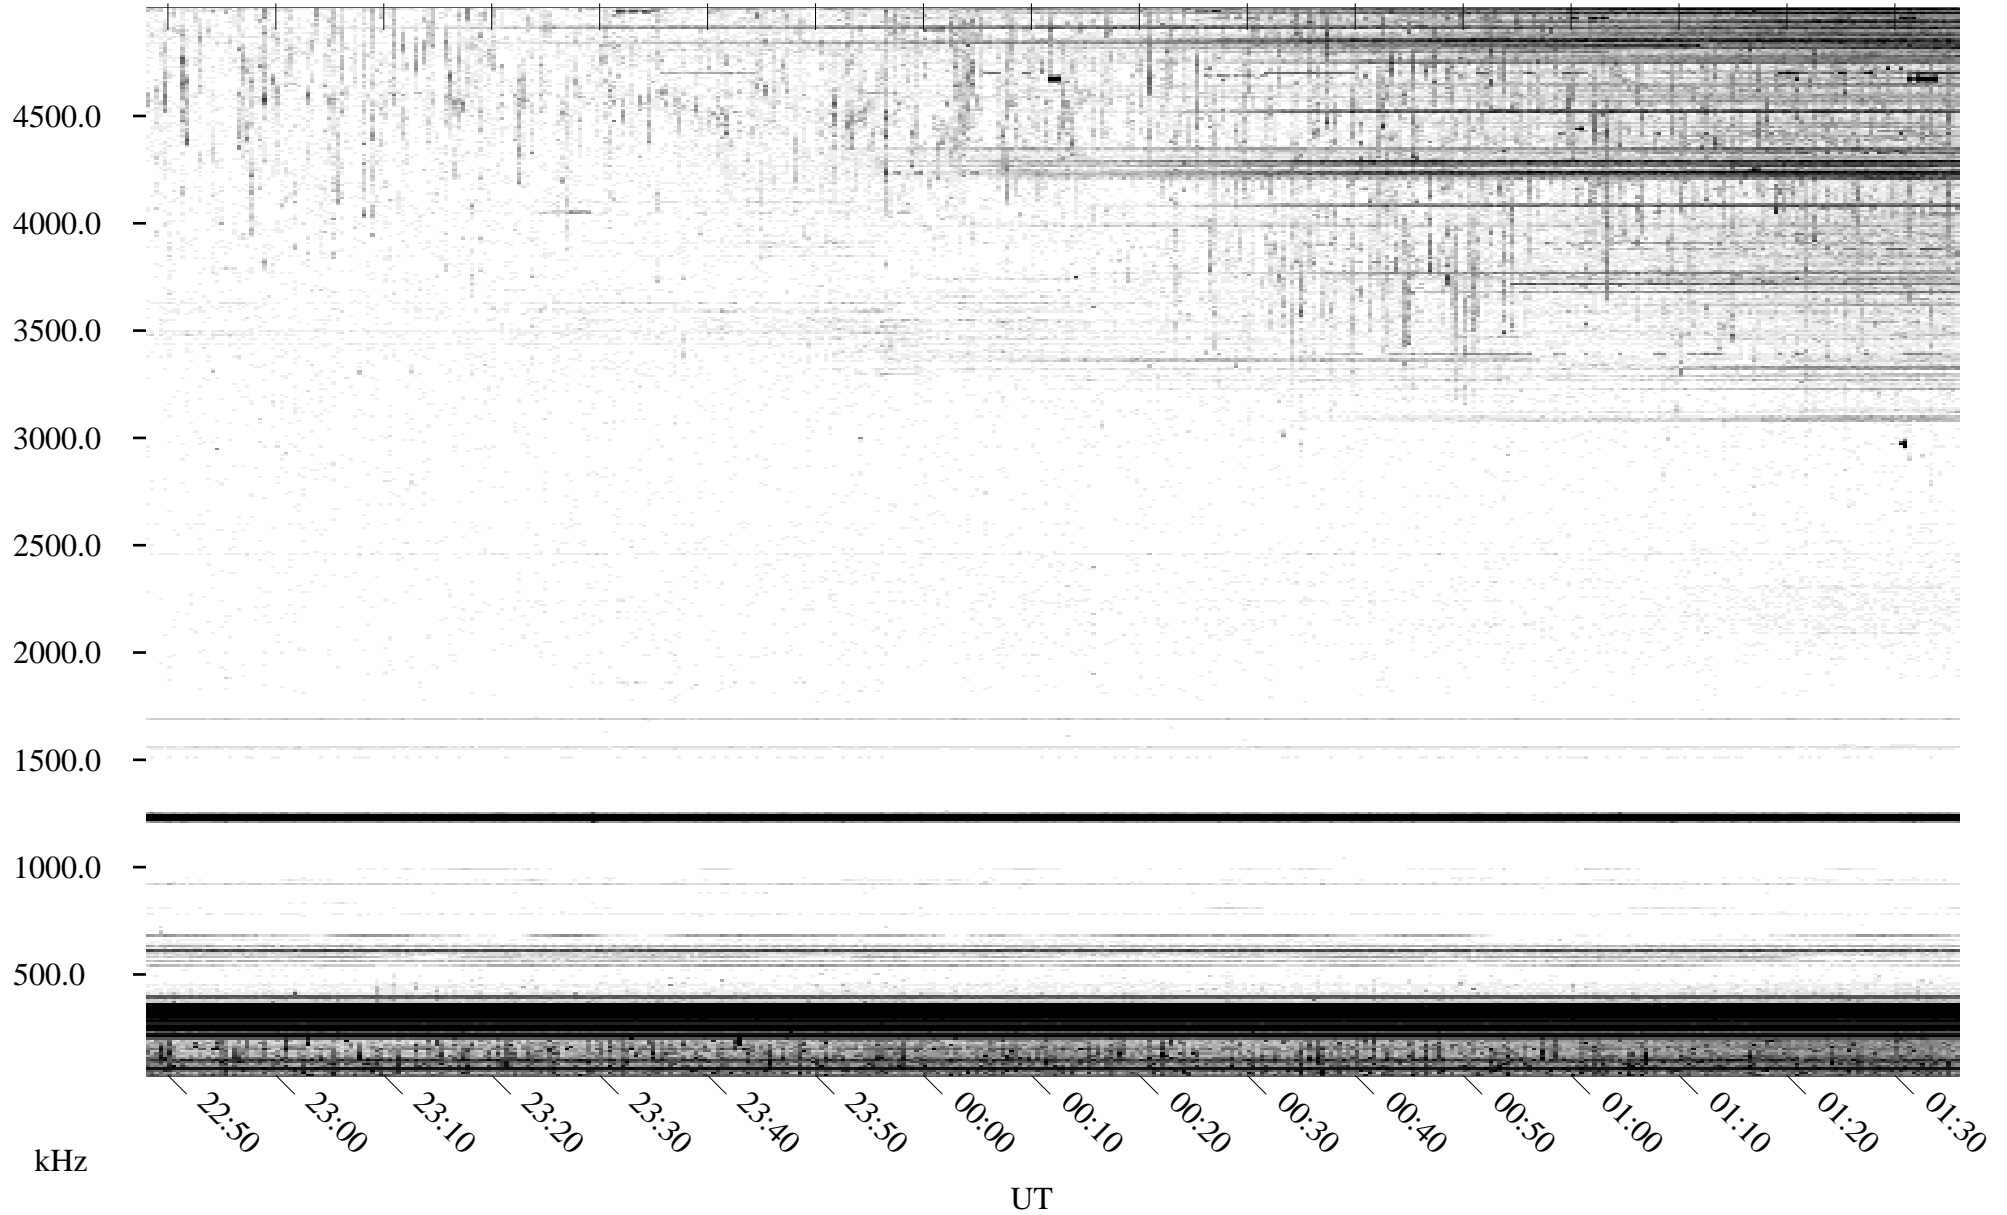

06/12/1995 Churchill, Manitoba

Linear Scale Black = 161 White = 15

ch95163l.r00m max_12

Page 1

06/12/1995 Churchill, Manitoba

Linear Scale Black = 161 White = 15

ch95163l.r00m max_12

Page 2

06/13/1995 Churchill, Manitoba

Linear Scale Black = 161 White = 15

ch95163l.r00m max_12

Page 3

06/13/1995 Churchill, Manitoba

Linear Scale Black = 161 White = 15

ch95163l.r00m max_12

Page 4

06/13/1995 Churchill, Manitoba

Linear Scale Black = 161 White = 15

ch95163l.r00m max_12

Page 5

06/13/1995 Churchill, Manitoba

Linear Scale Black = 161 White = 15

ch95163l.r00m max_12

Page 6

06/13/1995 Churchill, Manitoba

Linear Scale Black = 161 White = 15

ch95163l.r00m max_12

Page 7

06/13/1995 Churchill, Manitoba

Linear Scale Black = 161 White = 15

ch95163l.r00m max_12

Page 8