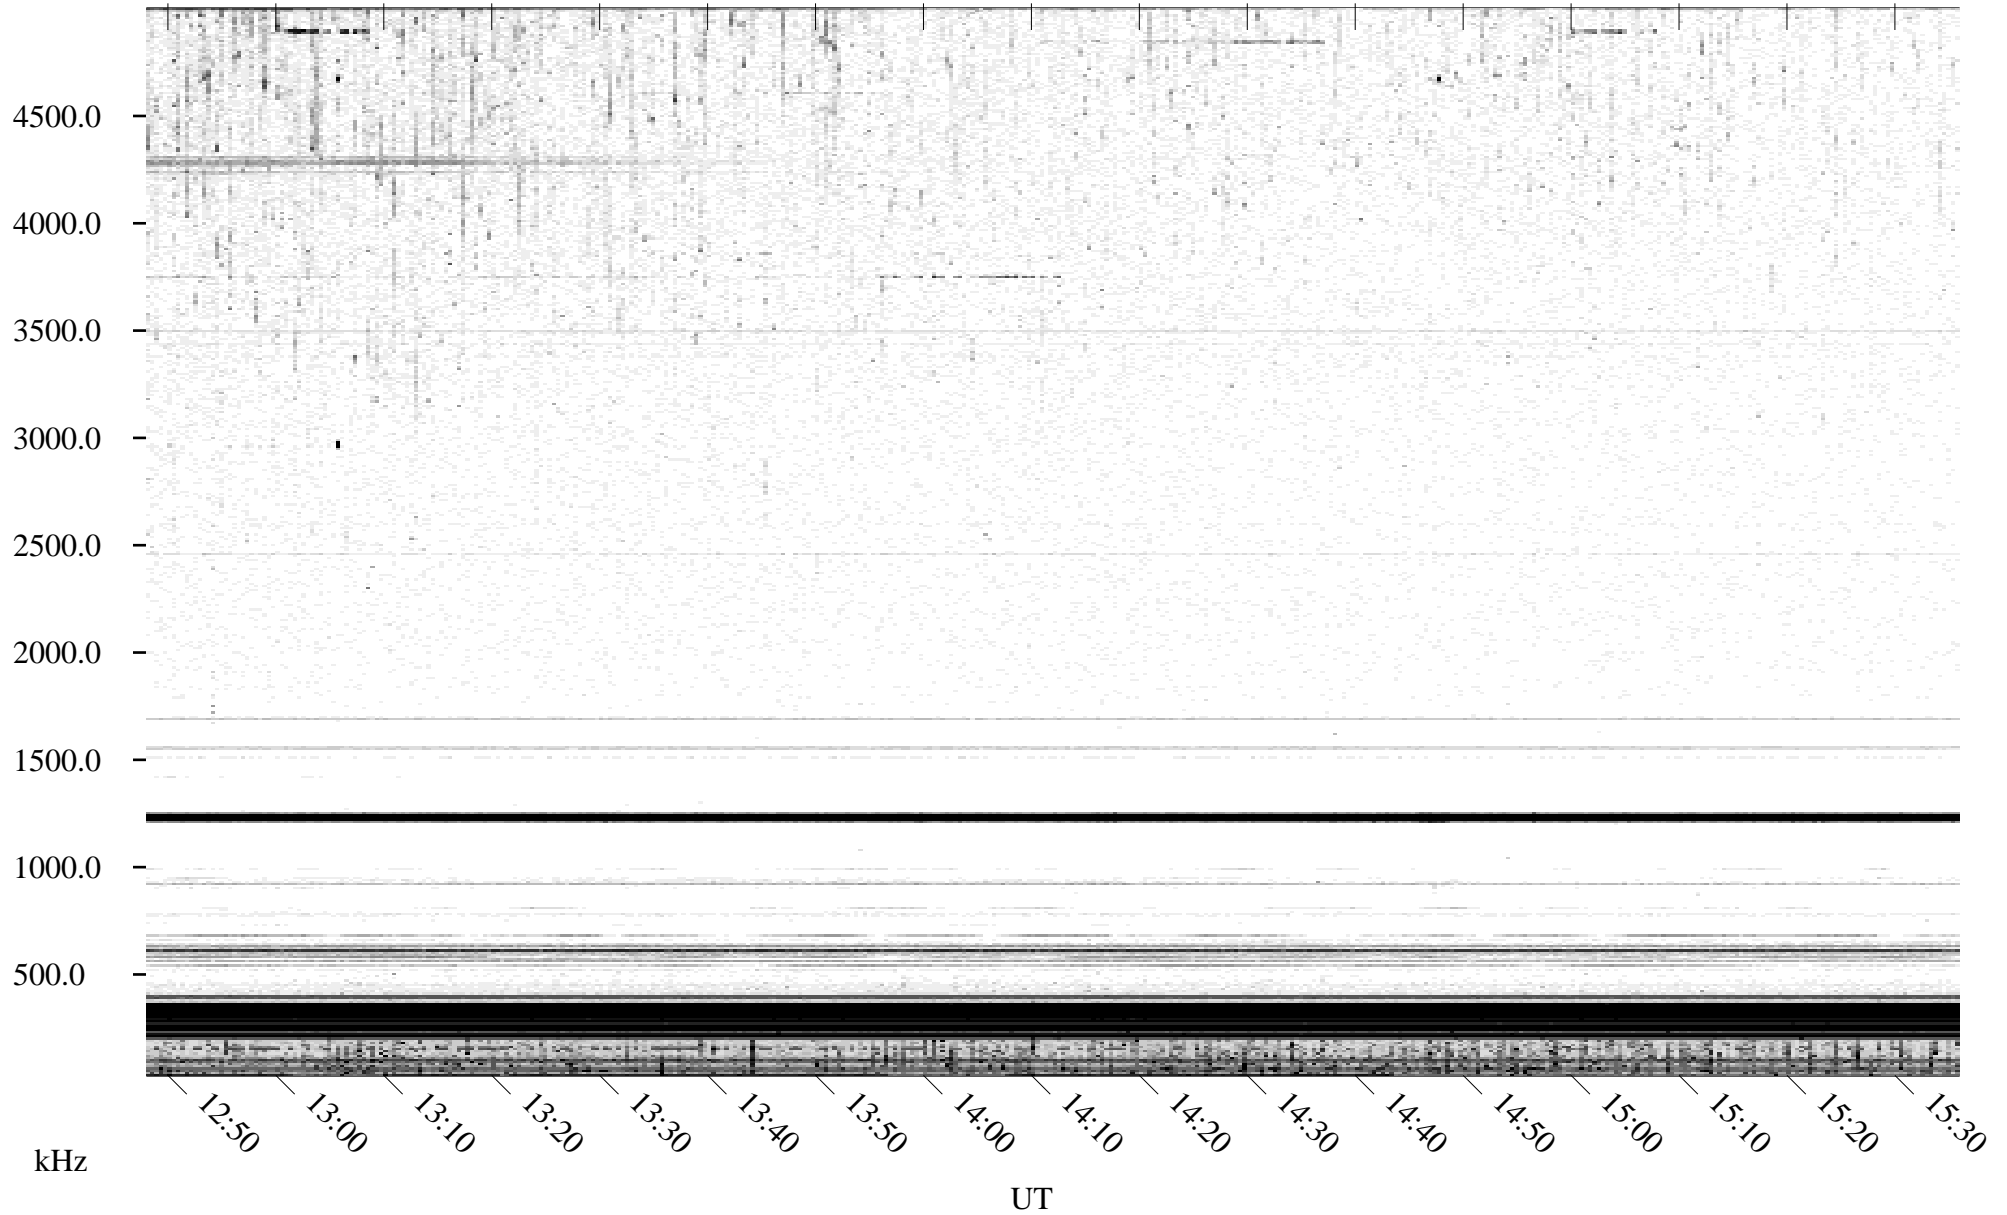

06/12/1995 Churchill, Manitoba

Linear Scale Black = 161 White = 15

ch95163l.r00m max_12

Page 1

06/12/1995 Churchill, Manitoba

Linear Scale Black = 161 White = 15

ch95163l.r00m max_12

Page 2

06/13/1995 Churchill, Manitoba

Linear Scale Black = 161 White = 15

ch95163l.r00m max_12

Page 3

06/13/1995 Churchill, Manitoba

Linear Scale Black = 161 White = 15

ch95163l.r00m max_12

Page 4

06/13/1995 Churchill, Manitoba

Linear Scale Black = 161 White = 15

ch95163l.r00m max_12

Page 5

06/13/1995 Churchill, Manitoba

Linear Scale Black = 161 White = 15

ch95163l.r00m max_12

Page 6

06/13/1995 Churchill, Manitoba

Linear Scale Black = 161 White = 15

ch95163l.r00m max_12

Page 7

06/13/1995 Churchill, Manitoba

Linear Scale Black = 161 White = 15

ch95163l.r00m max_12

Page 8