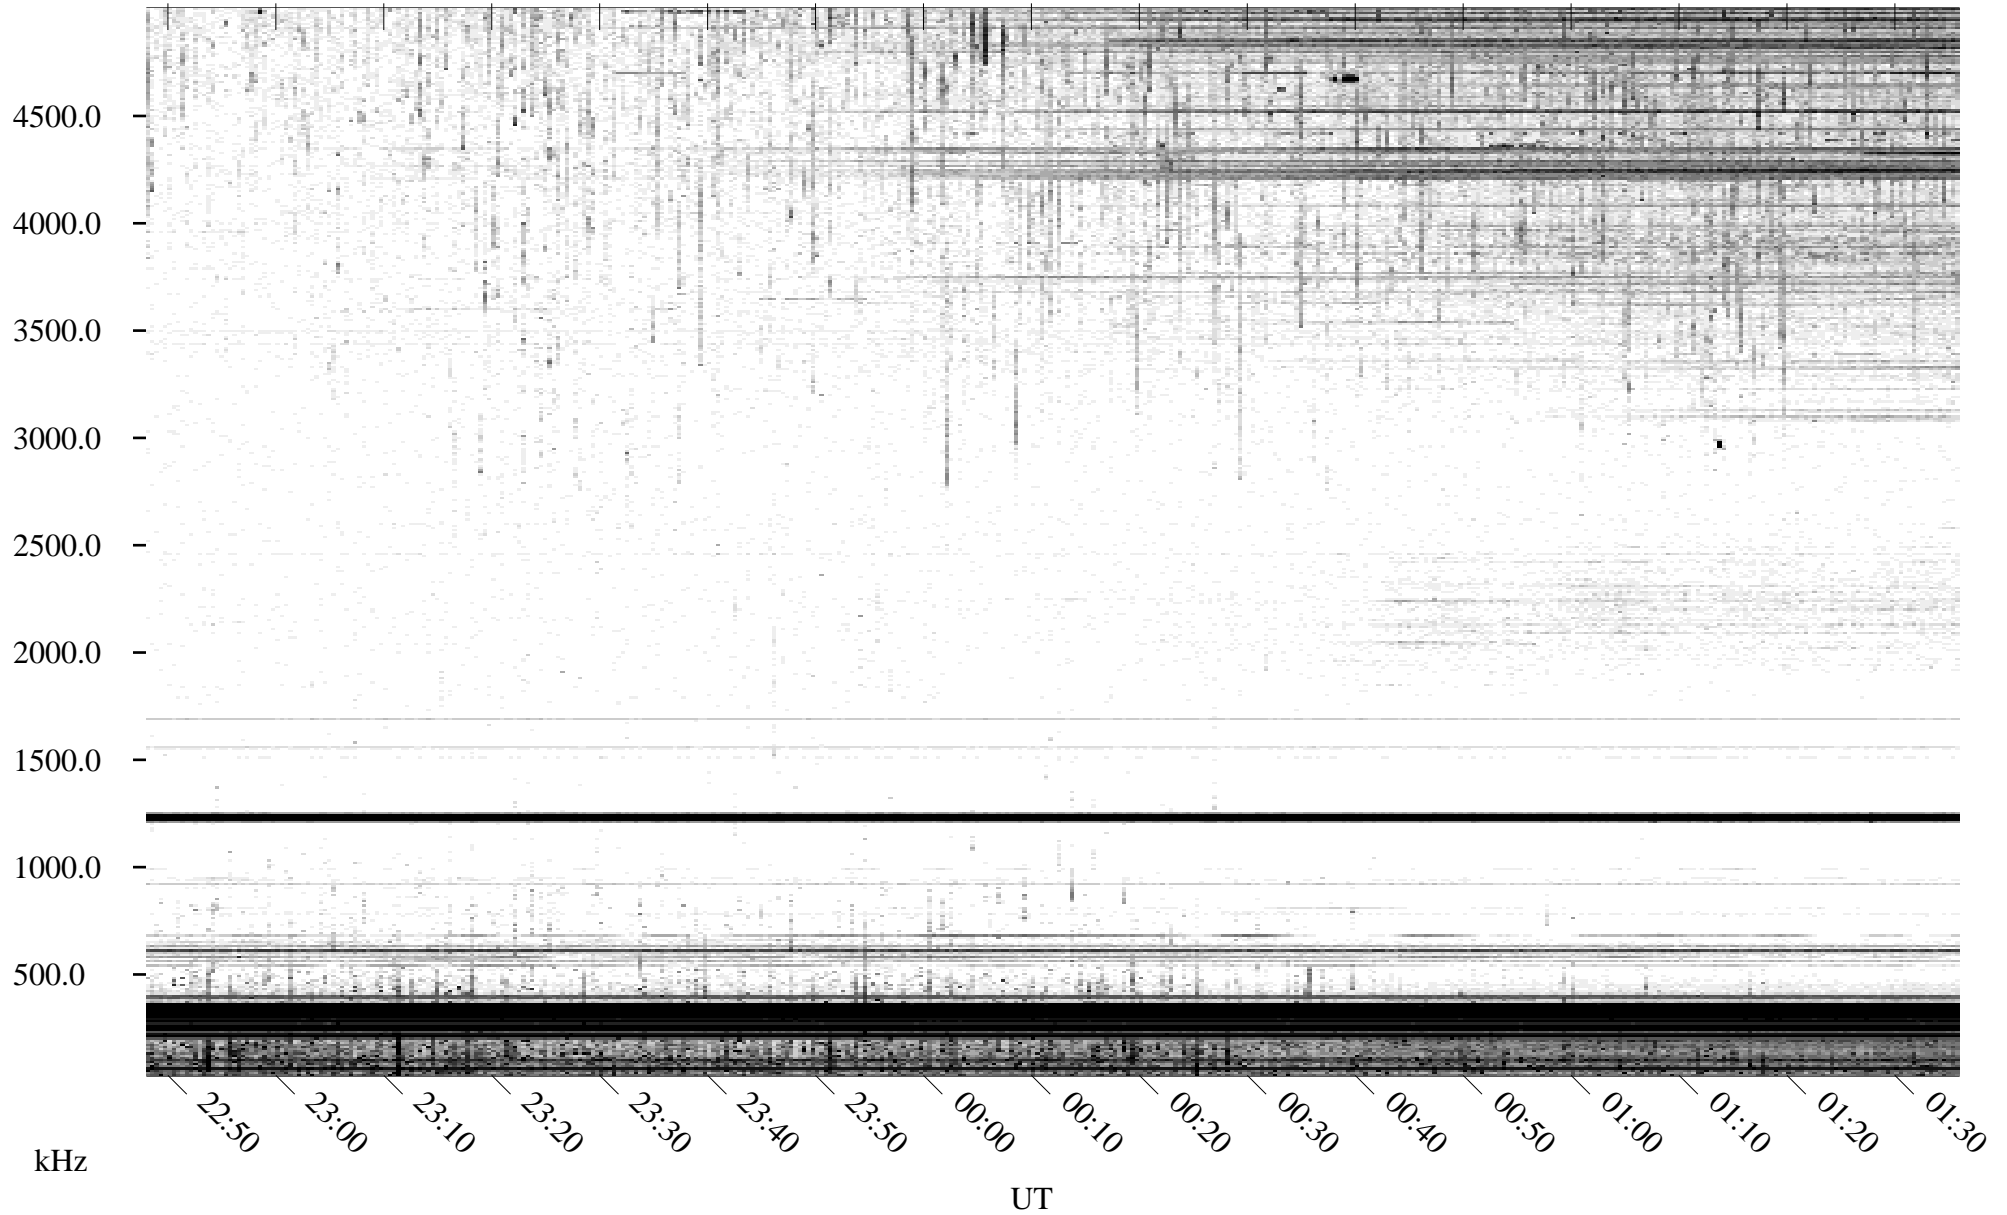

06/13/1995 Churchill, Manitoba

Linear Scale Black = 161 White = 15

ch95164l.r00m max_12

Page 1

06/13/1995 Churchill, Manitoba

Linear Scale Black = 161 White = 15

ch95164l.r00m max_12

Page 2

06/14/1995 Churchill, Manitoba

Linear Scale Black = 161 White = 15

ch95164l.r00m max_12

Page 3

06/14/1995 Churchill, Manitoba

Linear Scale Black = 161 White = 15

ch95164l.r00m max_12

Page 4

06/14/1995 Churchill, Manitoba

Linear Scale Black = 161 White = 15

ch95164l.r00m max_12

Page 5

06/14/1995 Churchill, Manitoba

Linear Scale Black = 161 White = 15

ch95164l.r00m max_12

Page 6

06/14/1995 Churchill, Manitoba

Linear Scale Black = 161 White = 15

ch95164l.r00m max_12

Page 7

06/14/1995 Churchill, Manitoba

Linear Scale Black = 161 White = 15

ch95164l.r00m max_12

Page 8