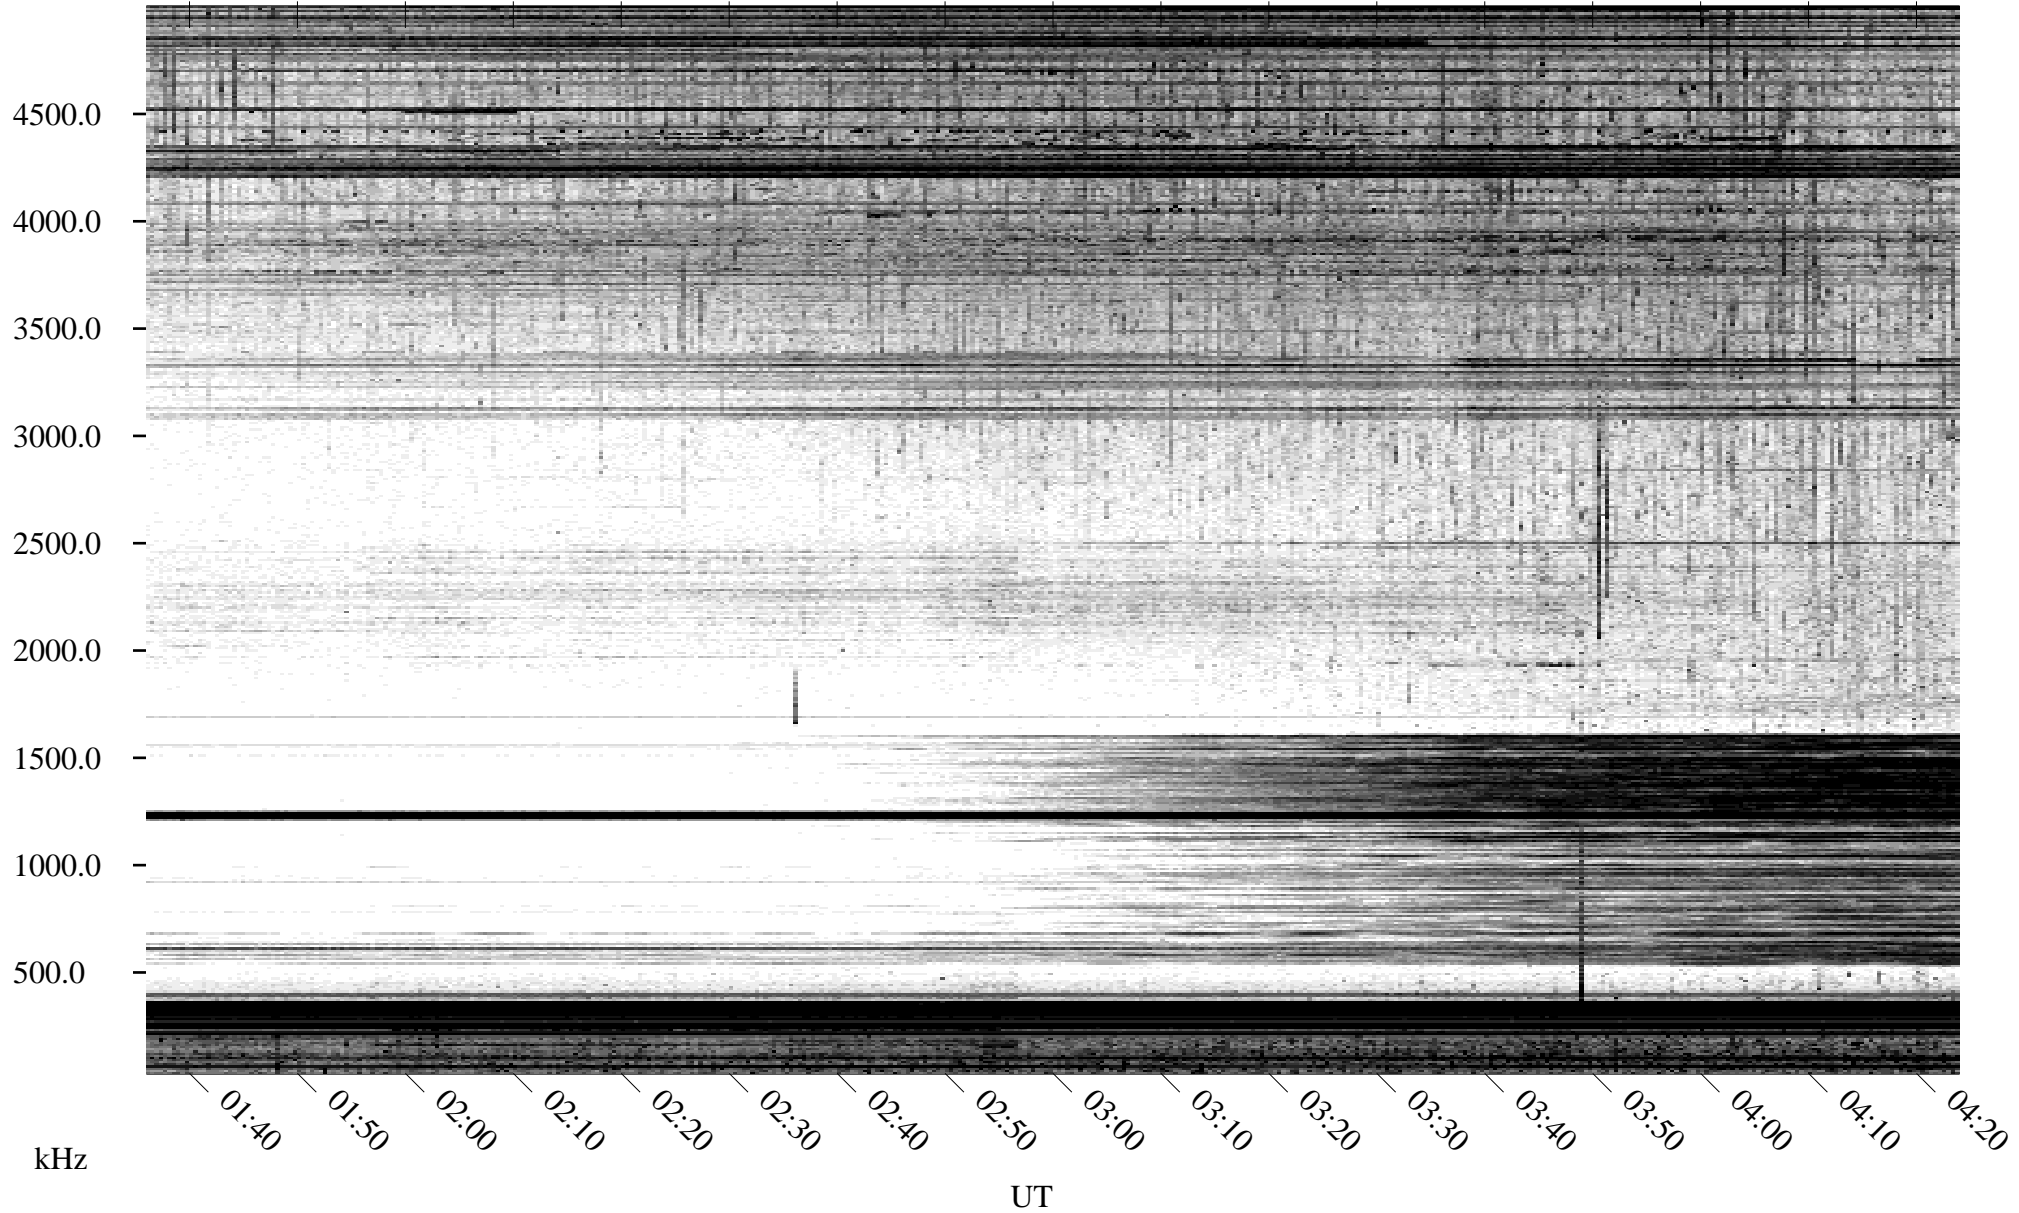

06/13/1995 Churchill, Manitoba

Linear Scale Black = 161 White = 15

ch95164l.r00m max_12

Page 1

06/13/1995 Churchill, Manitoba

Linear Scale Black = 161 White = 15

ch95164l.r00m max_12

Page 2

06/14/1995 Churchill, Manitoba

Linear Scale Black = 161 White = 15

ch95164l.r00m max_12

Page 3

06/14/1995 Churchill, Manitoba

Linear Scale Black = 161 White = 15

ch95164l.r00m max_12

Page 4

06/14/1995 Churchill, Manitoba

Linear Scale Black = 161 White = 15

ch95164l.r00m max_12

Page 5

06/14/1995 Churchill, Manitoba

Linear Scale Black = 161 White = 15

ch95164l.r00m max_12

Page 6

06/14/1995 Churchill, Manitoba

Linear Scale Black = 161 White = 15

ch95164l.r00m max_12

Page 7

06/14/1995 Churchill, Manitoba

Linear Scale Black = 161 White = 15

ch95164l.r00m max_12

Page 8