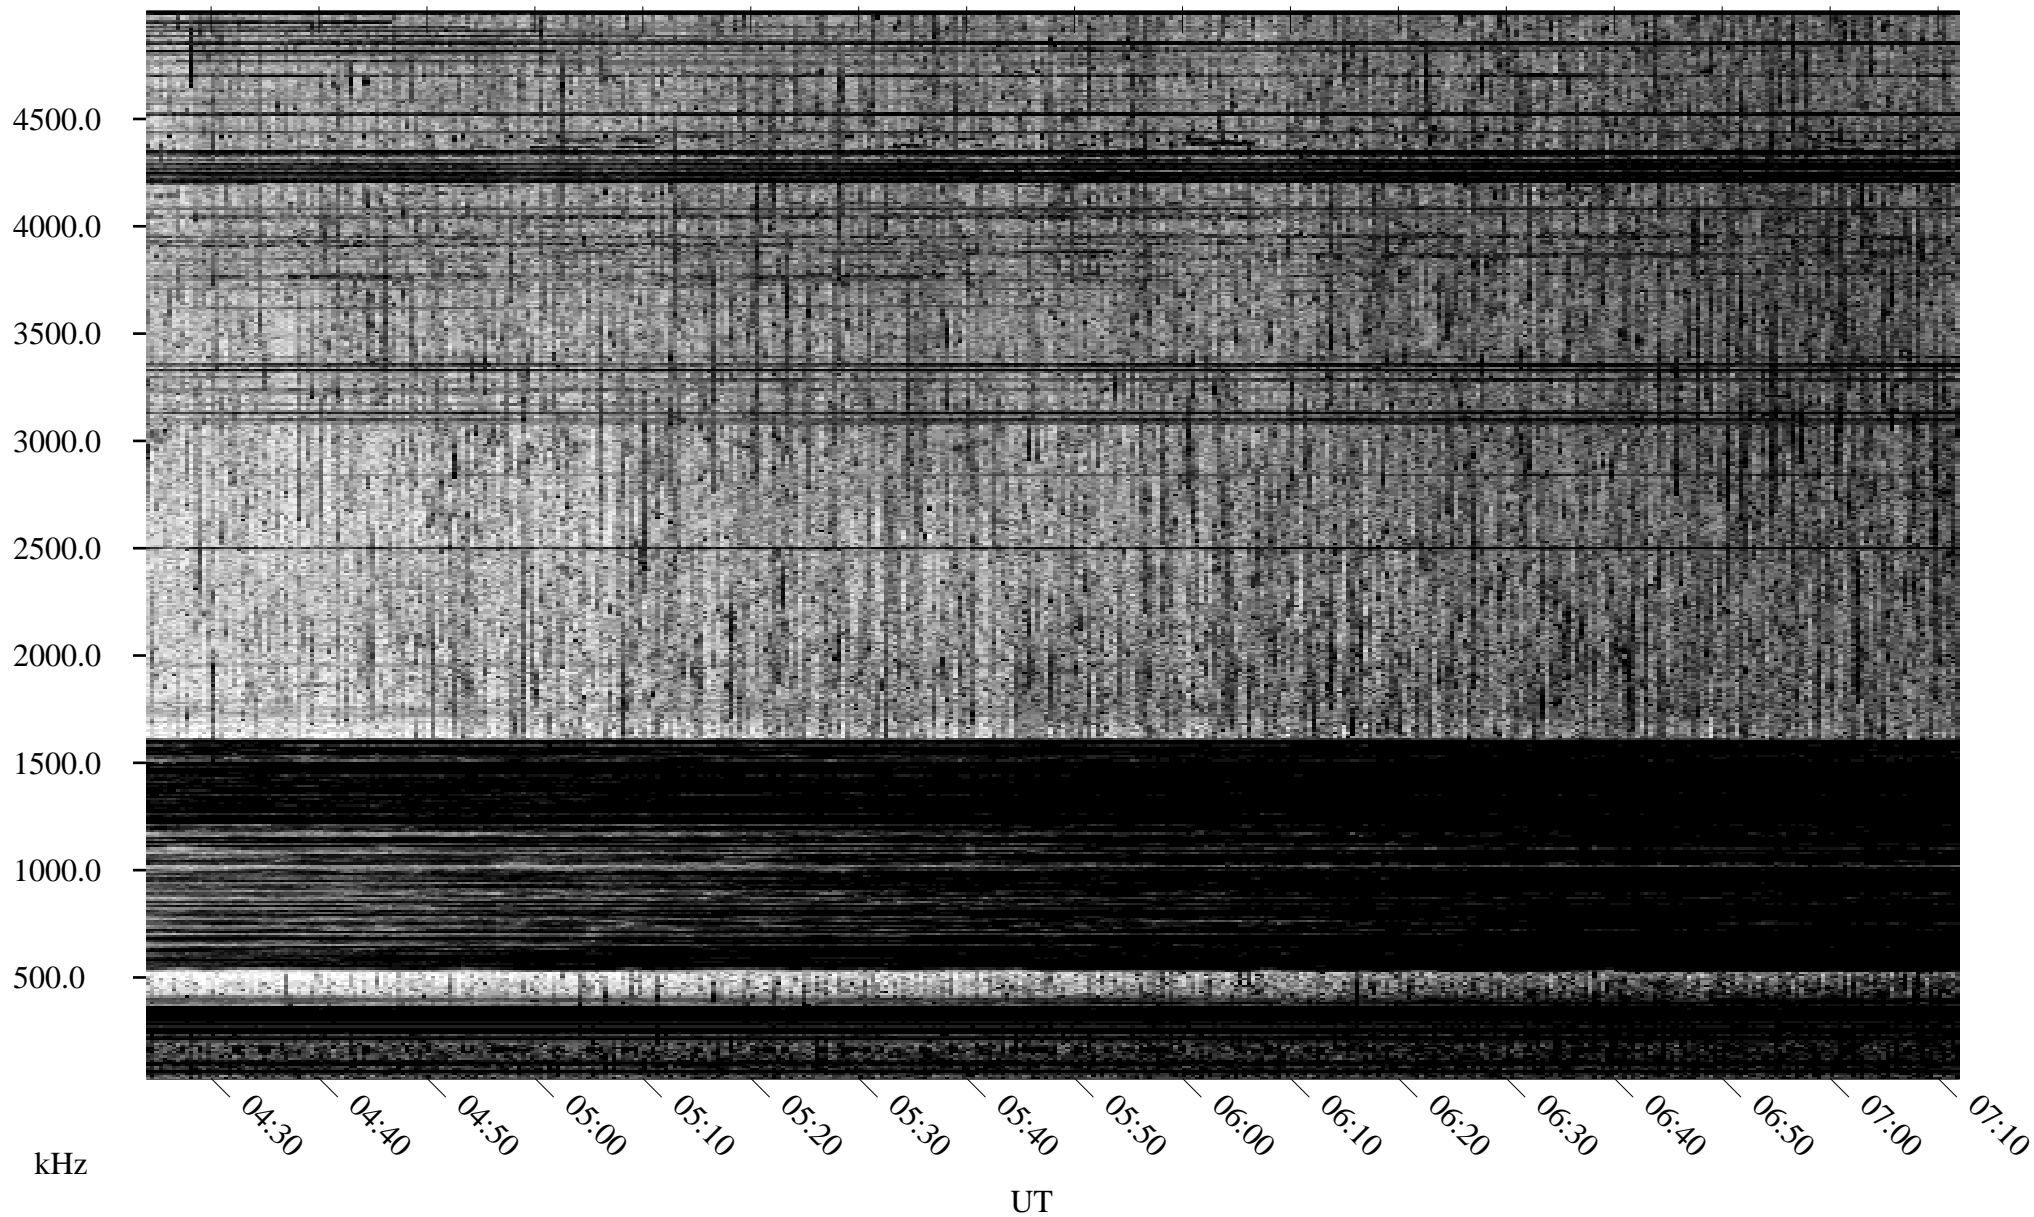

06/13/1995 Churchill, Manitoba

Linear Scale Black = 161 White = 15

ch95164l.r00m max_12

Page 1

06/13/1995 Churchill, Manitoba

Linear Scale Black = 161 White = 15

ch95164l.r00m max_12

Page 2

06/14/1995 Churchill, Manitoba

Linear Scale Black = 161 White = 15

ch95164l.r00m max_12

Page 3

06/14/1995 Churchill, Manitoba

Linear Scale Black = 161 White = 15

ch95164l.r00m max_12

Page 4

06/14/1995 Churchill, Manitoba

Linear Scale Black = 161 White = 15

ch95164l.r00m max_12

Page 5

06/14/1995 Churchill, Manitoba

Linear Scale Black = 161 White = 15

ch95164l.r00m max_12

Page 6

06/14/1995 Churchill, Manitoba

Linear Scale Black = 161 White = 15

ch95164l.r00m max_12

Page 7

06/14/1995 Churchill, Manitoba

Linear Scale Black = 161 White = 15

ch95164l.r00m max_12

Page 8