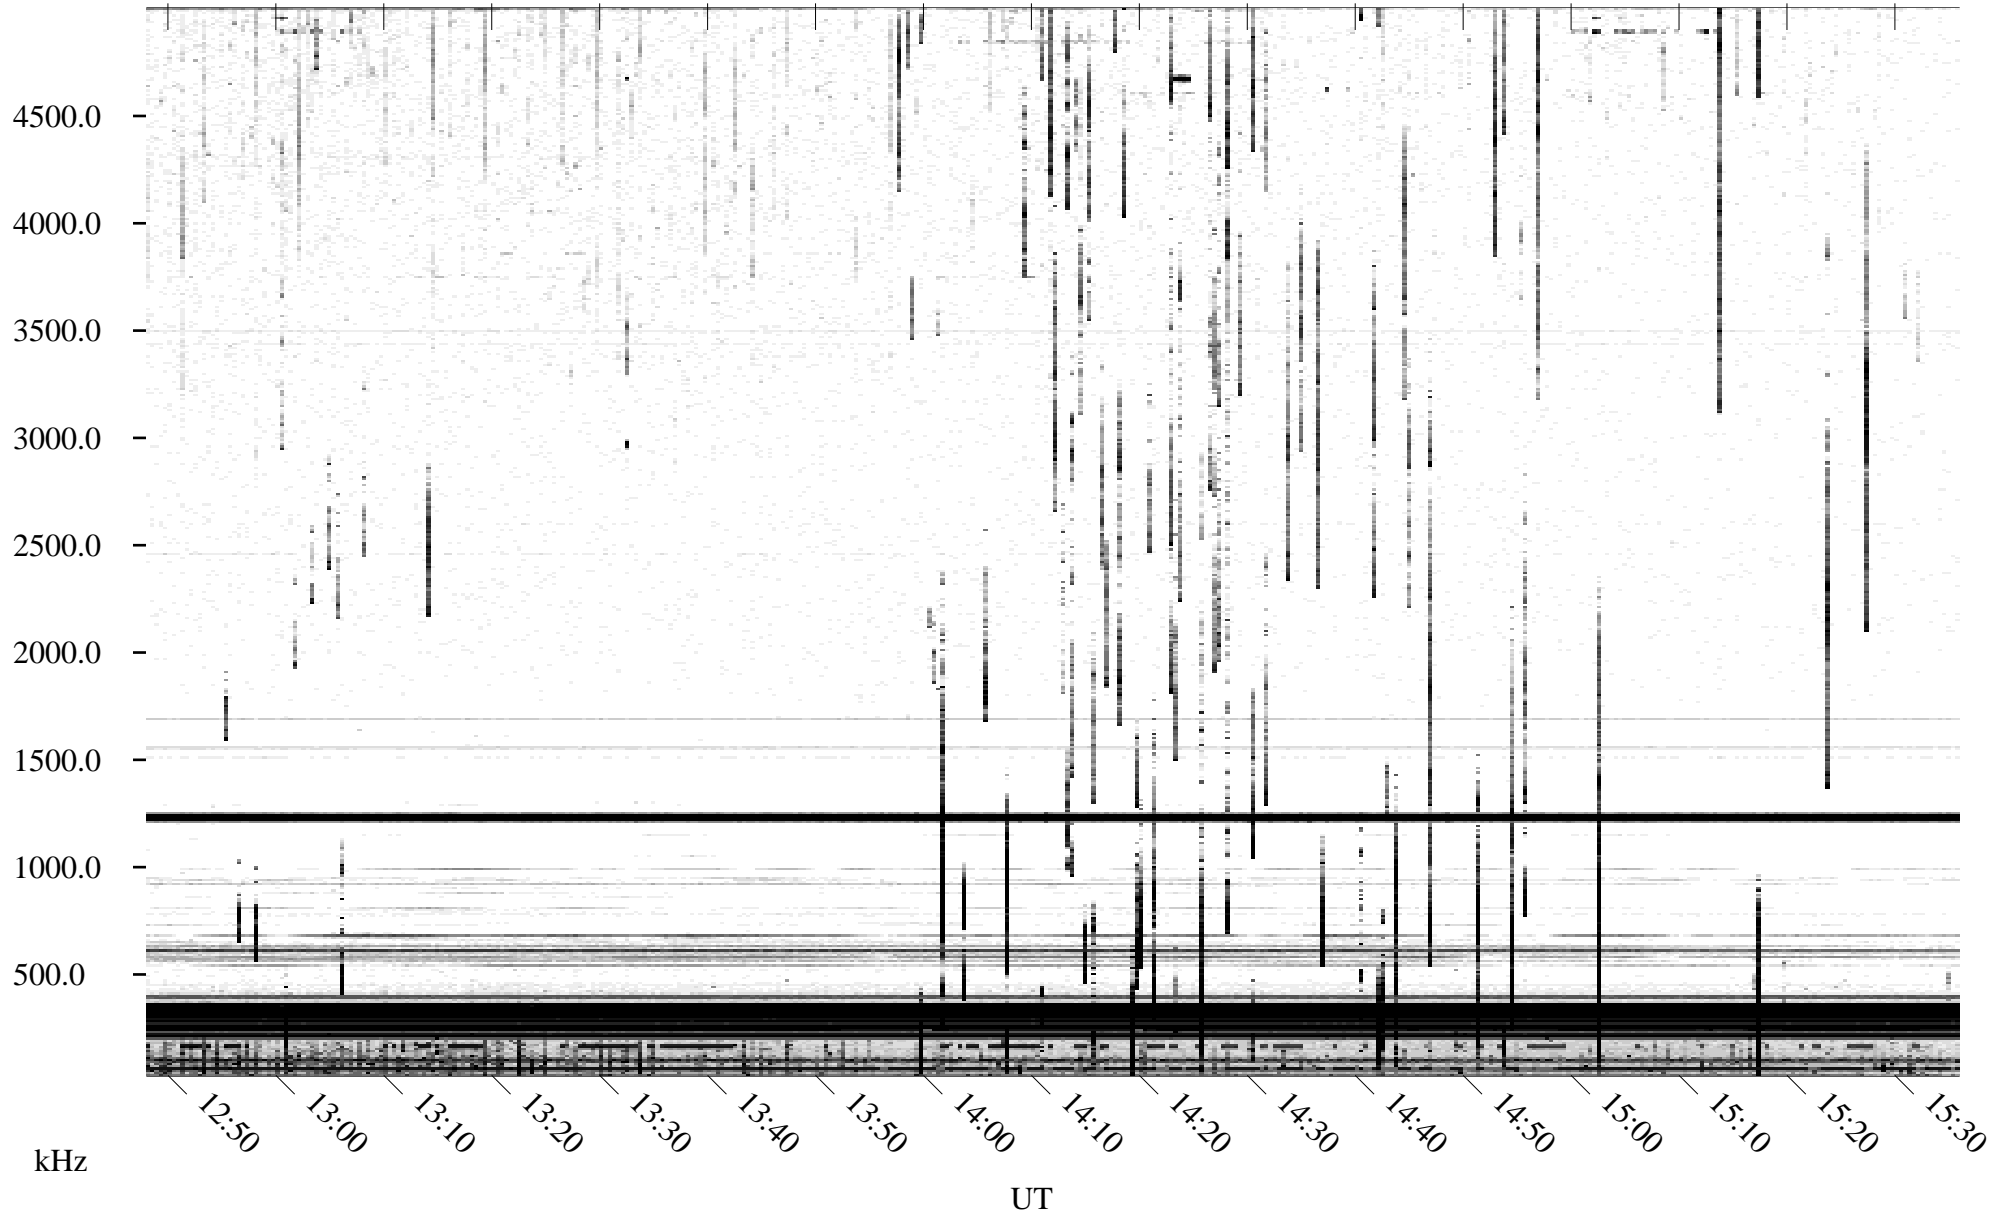

06/13/1995 Churchill, Manitoba

Linear Scale Black = 161 White = 15

ch95164l.r00m max_12

Page 1

06/13/1995 Churchill, Manitoba

Linear Scale Black = 161 White = 15

ch95164l.r00m max_12

Page 2

06/14/1995 Churchill, Manitoba

Linear Scale Black = 161 White = 15

ch95164l.r00m max_12

Page 3

06/14/1995 Churchill, Manitoba

Linear Scale Black = 161 White = 15

ch95164l.r00m max_12

Page 4

06/14/1995 Churchill, Manitoba

Linear Scale Black = 161 White = 15

ch95164l.r00m max_12

Page 5

06/14/1995 Churchill, Manitoba

Linear Scale Black = 161 White = 15

ch95164l.r00m max_12

Page 6

06/14/1995 Churchill, Manitoba

Linear Scale Black = 161 White = 15

ch95164l.r00m max_12

Page 7

06/14/1995 Churchill, Manitoba

Linear Scale Black = 161 White = 15

ch95164l.r00m max_12

Page 8