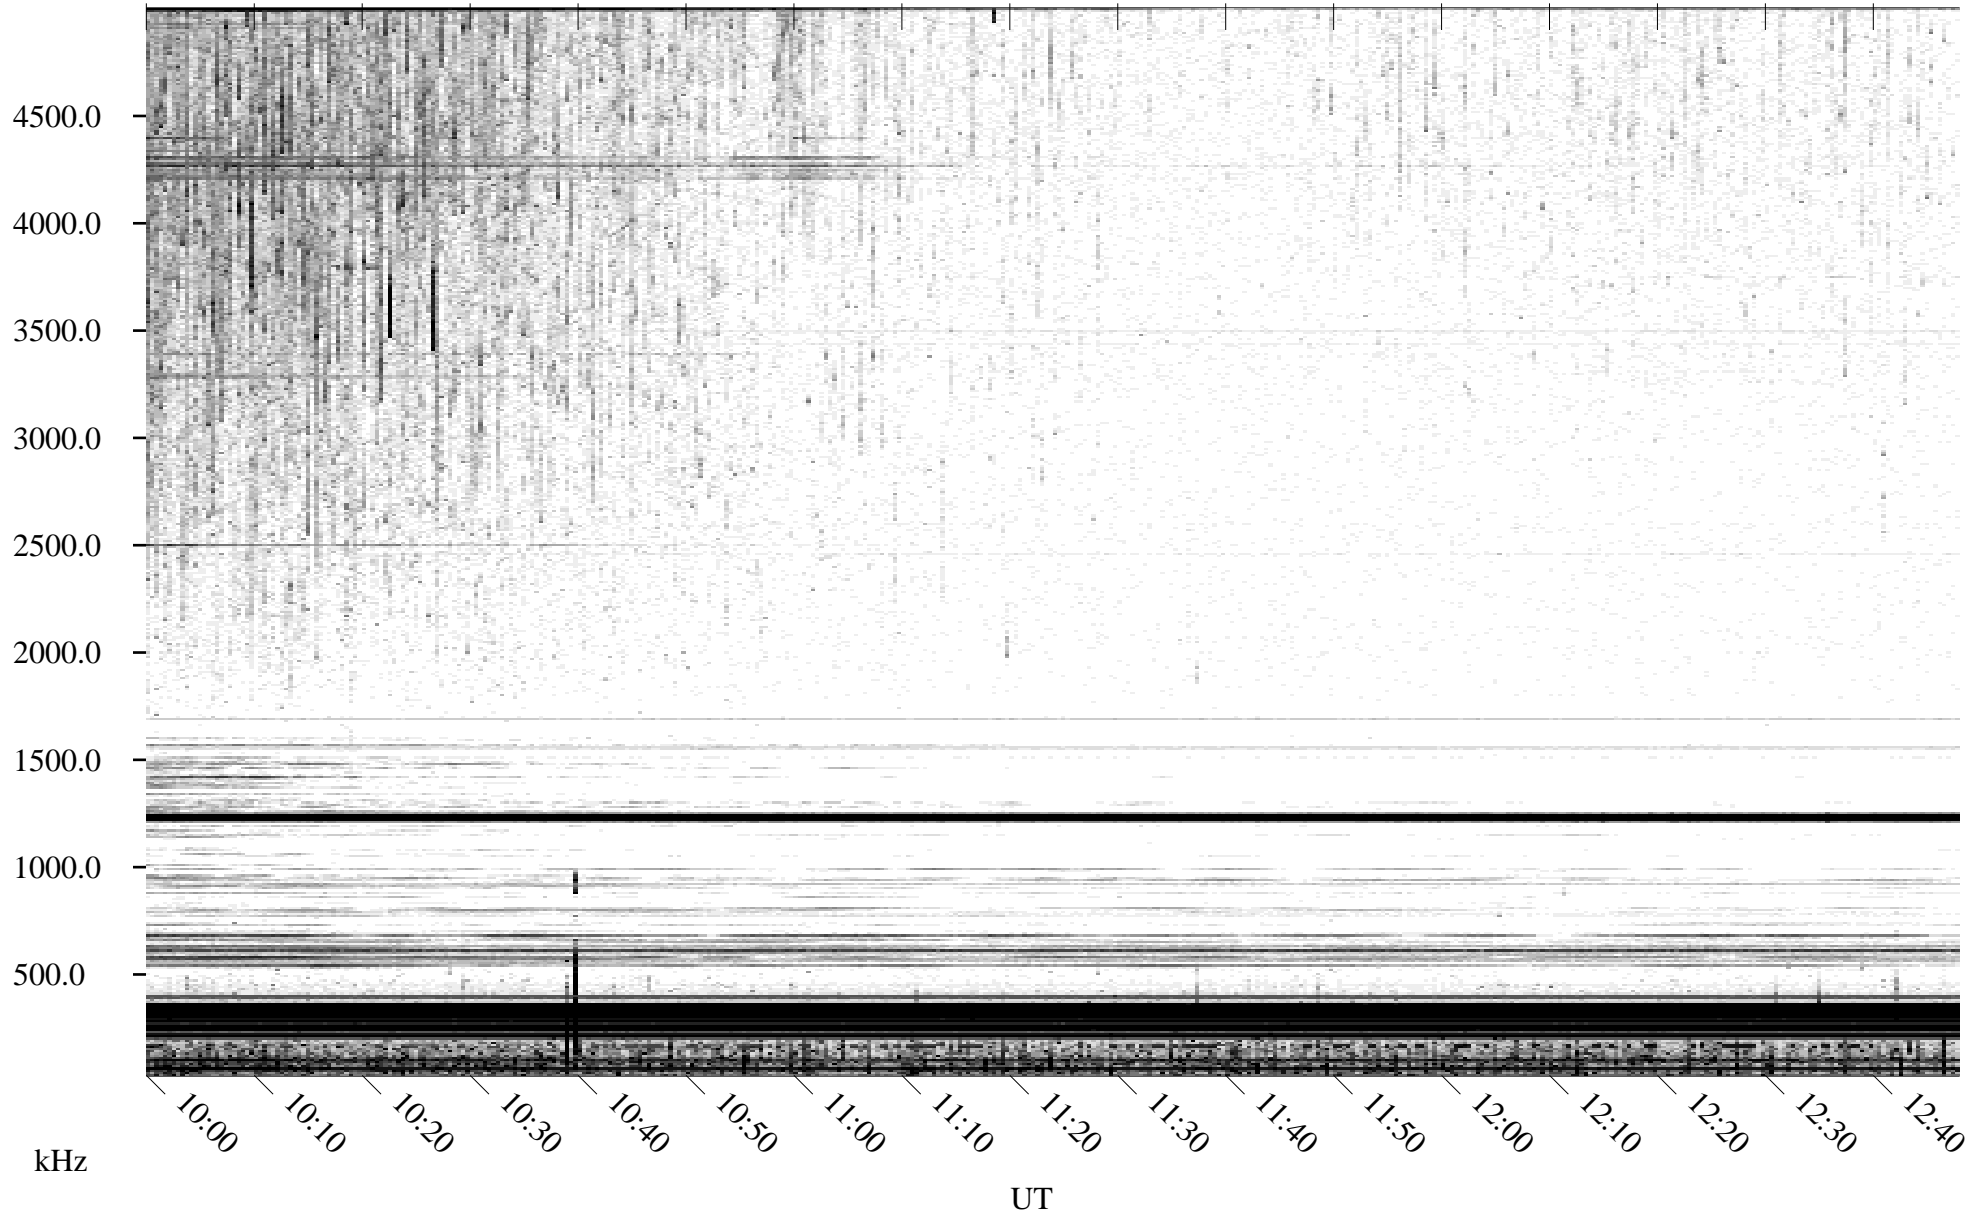

06/13/1995 Churchill, Manitoba

Linear Scale Black = 161 White = 15

ch95164l.r00m max_12

Page 1

06/13/1995 Churchill, Manitoba

Linear Scale Black = 161 White = 15

ch95164l.r00m max_12

Page 2

06/14/1995 Churchill, Manitoba

Linear Scale Black = 161 White = 15

ch95164l.r00m max_12

Page 3

06/14/1995 Churchill, Manitoba

Linear Scale Black = 161 White = 15

ch95164l.r00m max_12

Page 4

06/14/1995 Churchill, Manitoba

Linear Scale Black = 161 White = 15

ch95164l.r00m max_12

Page 5

06/14/1995 Churchill, Manitoba

Linear Scale Black = 161 White = 15

ch95164l.r00m max_12

Page 6

06/14/1995 Churchill, Manitoba

Linear Scale Black = 161 White = 15

ch95164l.r00m max_12

Page 7

06/14/1995 Churchill, Manitoba

Linear Scale Black = 161 White = 15

ch95164l.r00m max_12

Page 8