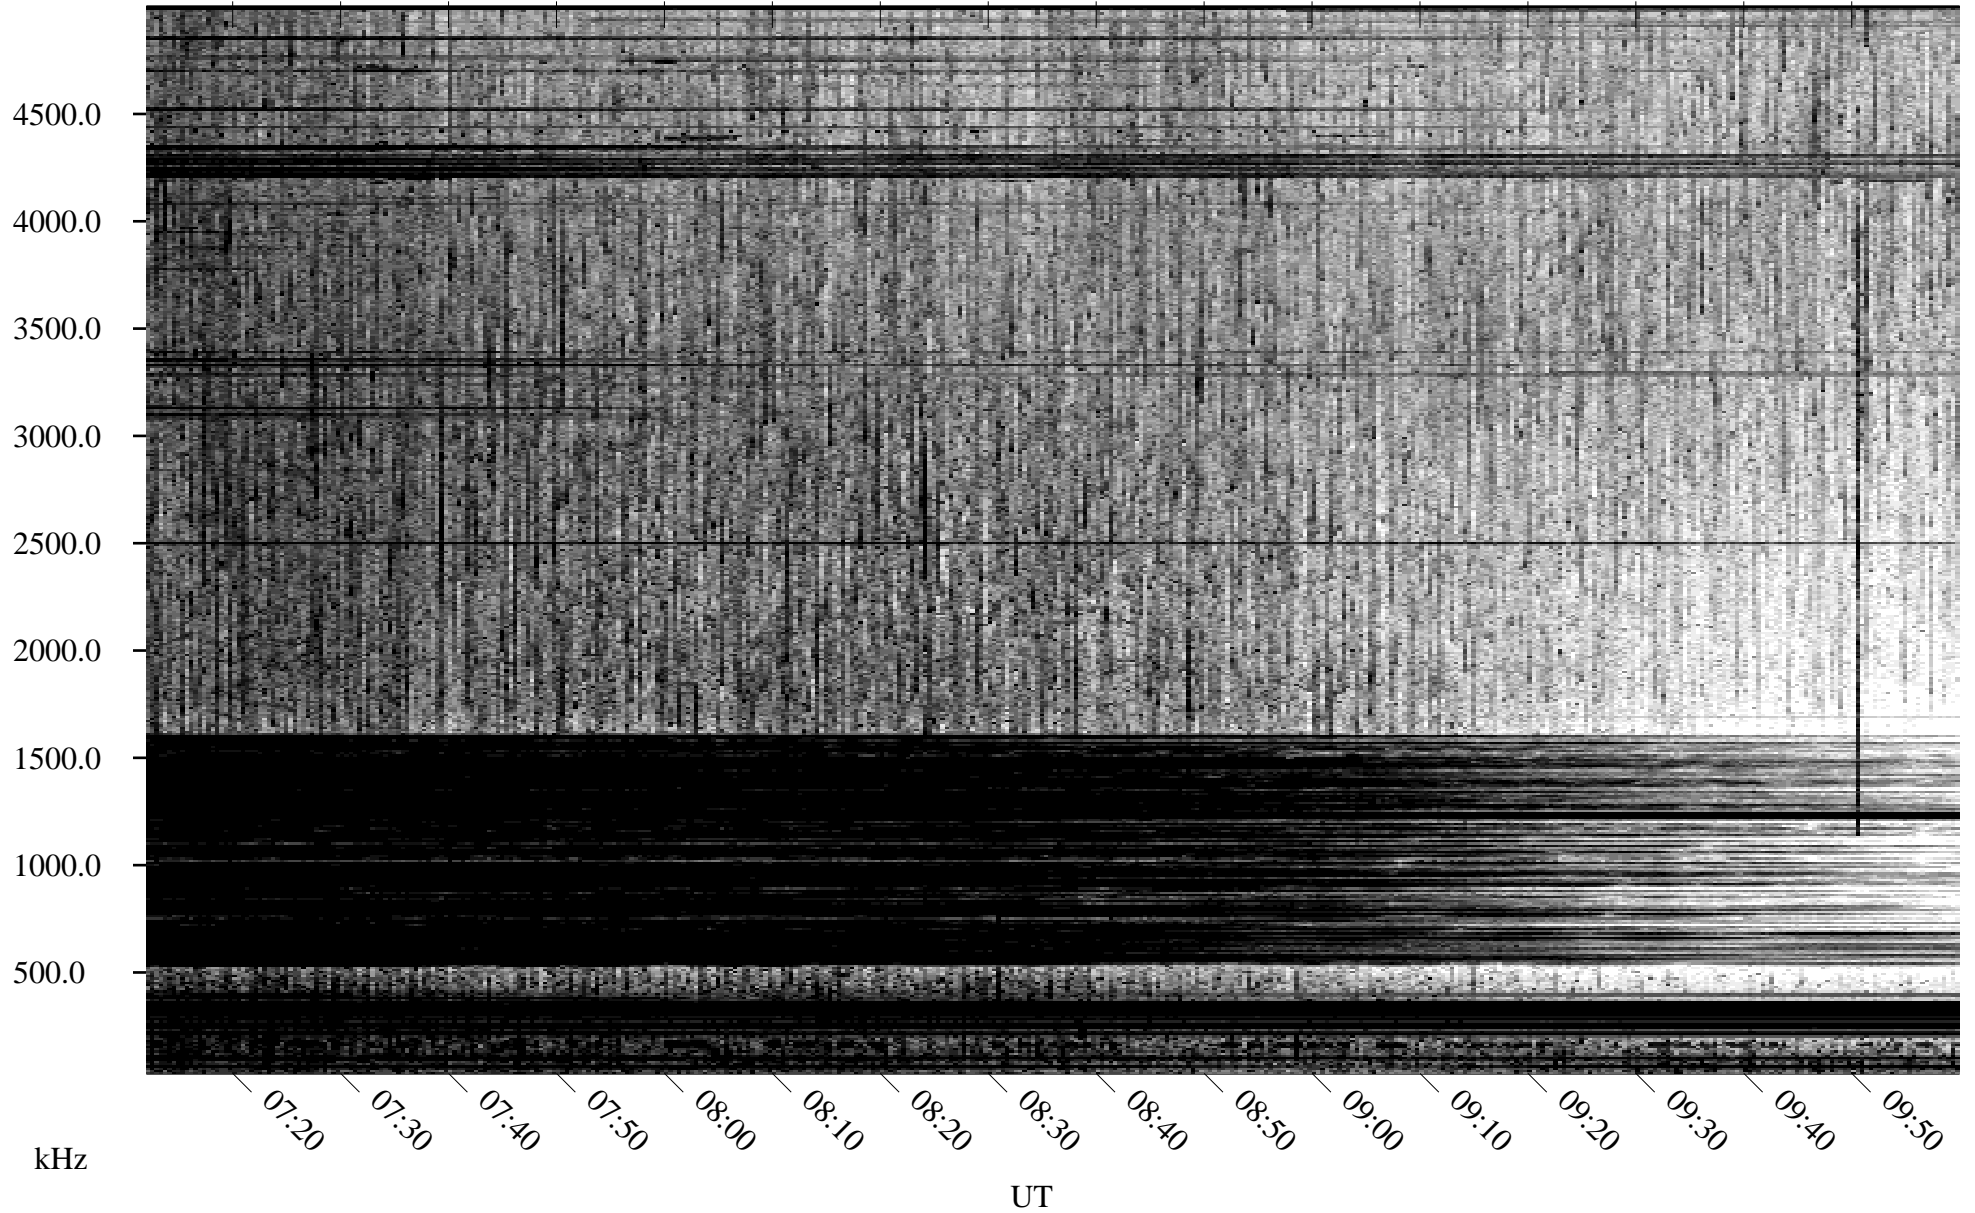

06/13/1995 Churchill, Manitoba

Linear Scale Black = 161 White = 15

ch95164l.r00m max_12

Page 1

06/13/1995 Churchill, Manitoba

Linear Scale Black = 161 White = 15

ch95164l.r00m max_12

Page 2

06/14/1995 Churchill, Manitoba

Linear Scale Black = 161 White = 15

ch95164l.r00m max_12

Page 3

06/14/1995 Churchill, Manitoba

Linear Scale Black = 161 White = 15

ch95164l.r00m max_12

Page 4

06/14/1995 Churchill, Manitoba

Linear Scale Black = 161 White = 15

ch95164l.r00m max_12

Page 5

06/14/1995 Churchill, Manitoba

Linear Scale Black = 161 White = 15

ch95164l.r00m max_12

Page 6

06/14/1995 Churchill, Manitoba

Linear Scale Black = 161 White = 15

ch95164l.r00m max_12

Page 7

06/14/1995 Churchill, Manitoba

Linear Scale Black = 161 White = 15

ch95164l.r00m max_12

Page 8