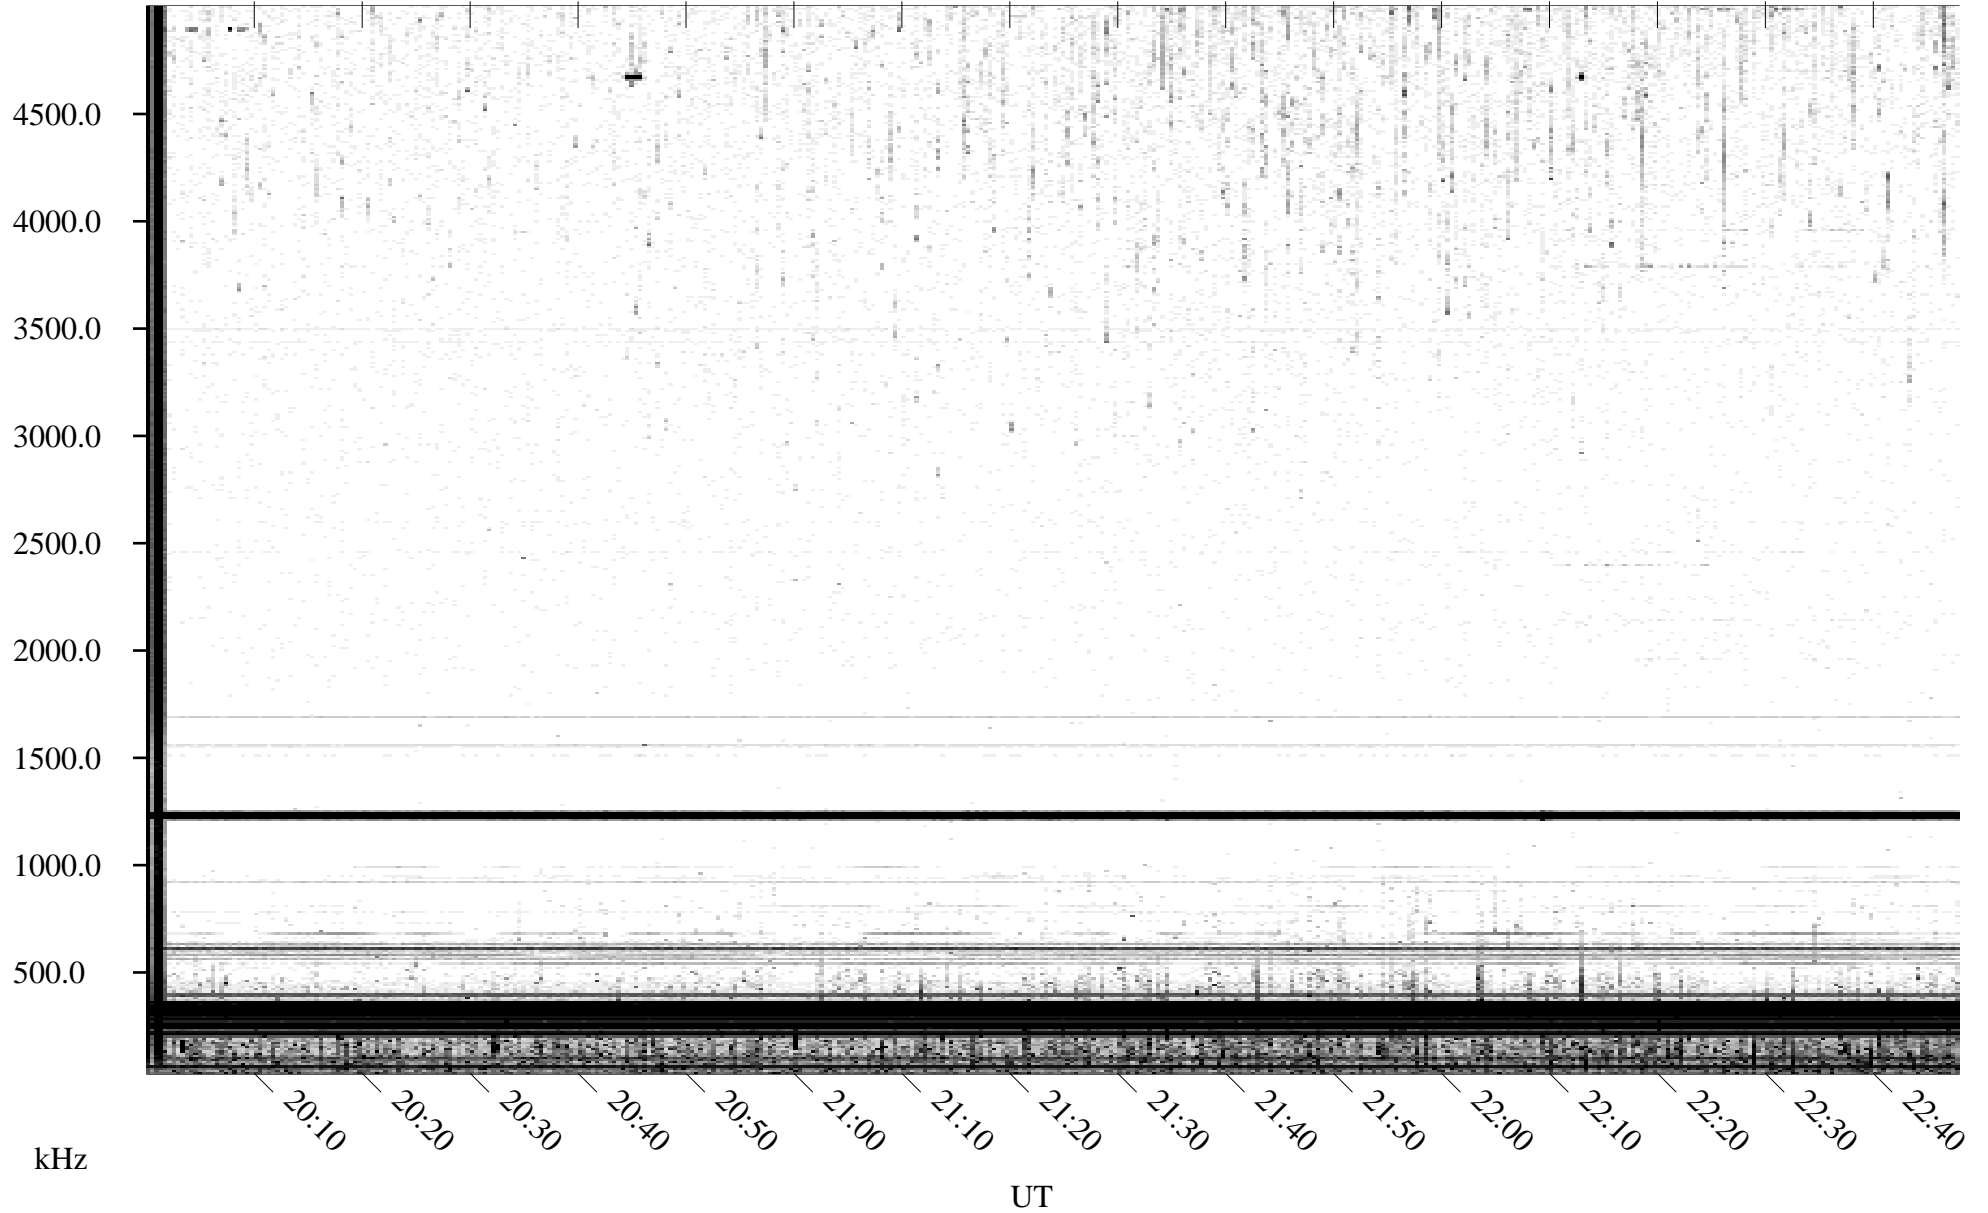

06/13/1995 Churchill, Manitoba

Linear Scale Black = 161 White = 15

ch95164l.r00m max_12

Page 1

06/13/1995 Churchill, Manitoba

Linear Scale Black = 161 White = 15

ch95164l.r00m max_12

Page 2

06/14/1995 Churchill, Manitoba

Linear Scale Black = 161 White = 15

ch95164l.r00m max_12

Page 3

06/14/1995 Churchill, Manitoba

Linear Scale Black = 161 White = 15

ch95164l.r00m max_12

Page 4

06/14/1995 Churchill, Manitoba

Linear Scale Black = 161 White = 15

ch95164l.r00m max_12

Page 5

06/14/1995 Churchill, Manitoba

Linear Scale Black = 161 White = 15

ch95164l.r00m max_12

Page 6

06/14/1995 Churchill, Manitoba

Linear Scale Black = 161 White = 15

ch95164l.r00m max_12

Page 7

06/14/1995 Churchill, Manitoba

Linear Scale Black = 161 White = 15

ch95164l.r00m max_12

Page 8