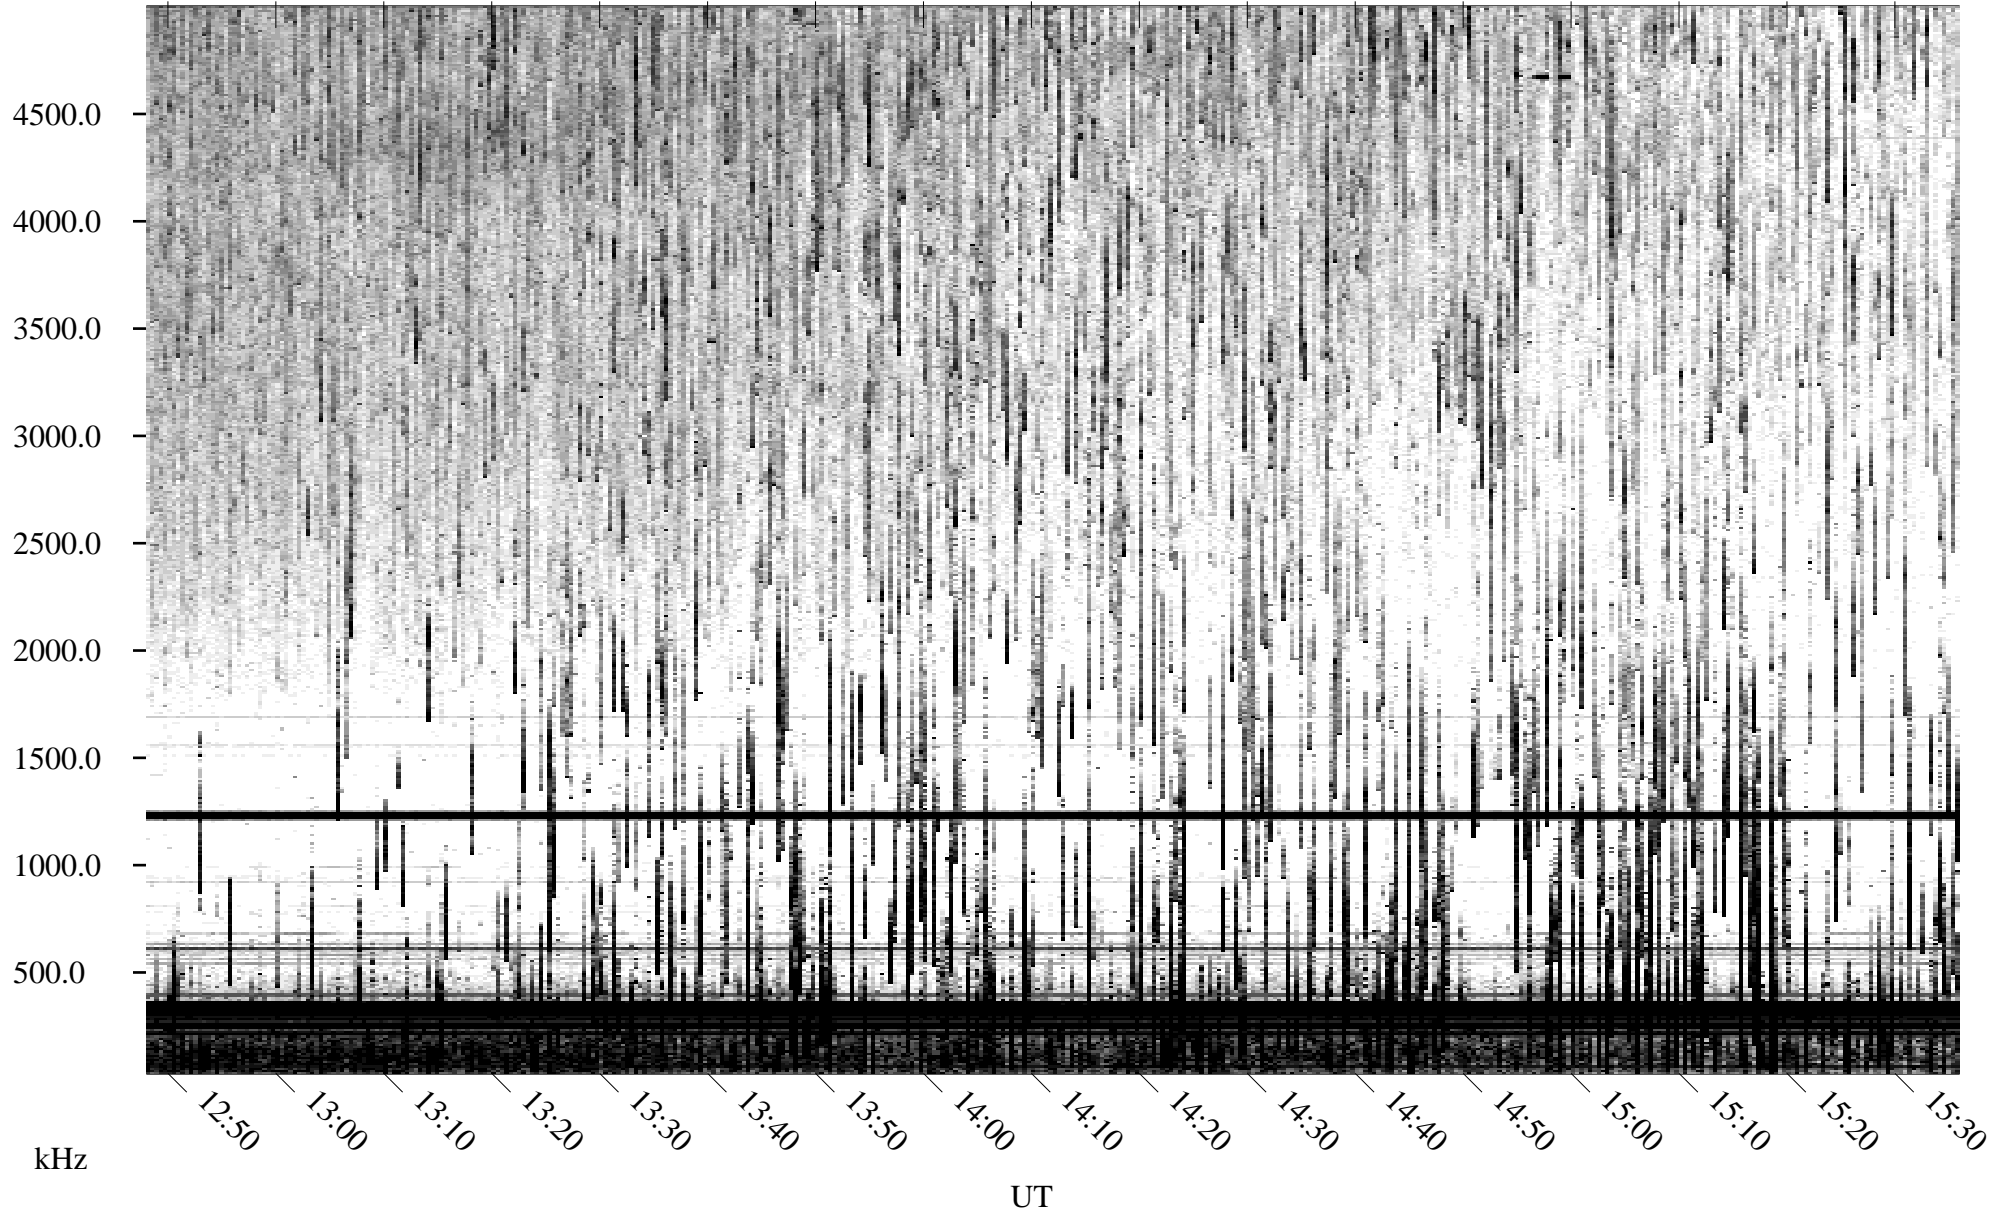

06/14/1995 Churchill, Manitoba

Linear Scale Black = 161 White = 15

ch95165l.r00m max_12

Page 1

06/14/1995 Churchill, Manitoba

Linear Scale Black = 161 White = 15

ch95165l.r00m max_12

Page 2

06/15/1995 Churchill, Manitoba

Linear Scale Black = 161 White = 15

ch95165l.r00m max_12

Page 3

06/15/1995 Churchill, Manitoba

Linear Scale Black = 161 White = 15

ch95165l.r00m max_12

Page 4

06/15/1995 Churchill, Manitoba

Linear Scale Black = 161 White = 15

ch95165l.r00m max_12

06/15/1995 Churchill, Manitoba

Linear Scale Black = 161 White = 15

ch95165l.r00m max_12

Page 6

06/15/1995 Churchill, Manitoba

Linear Scale Black = 161 White = 15

ch95165l.r00m max_12

Page 7

06/15/1995 Churchill, Manitoba

Linear Scale Black = 161 White = 15

ch95165l.r00m max_12

Page 8