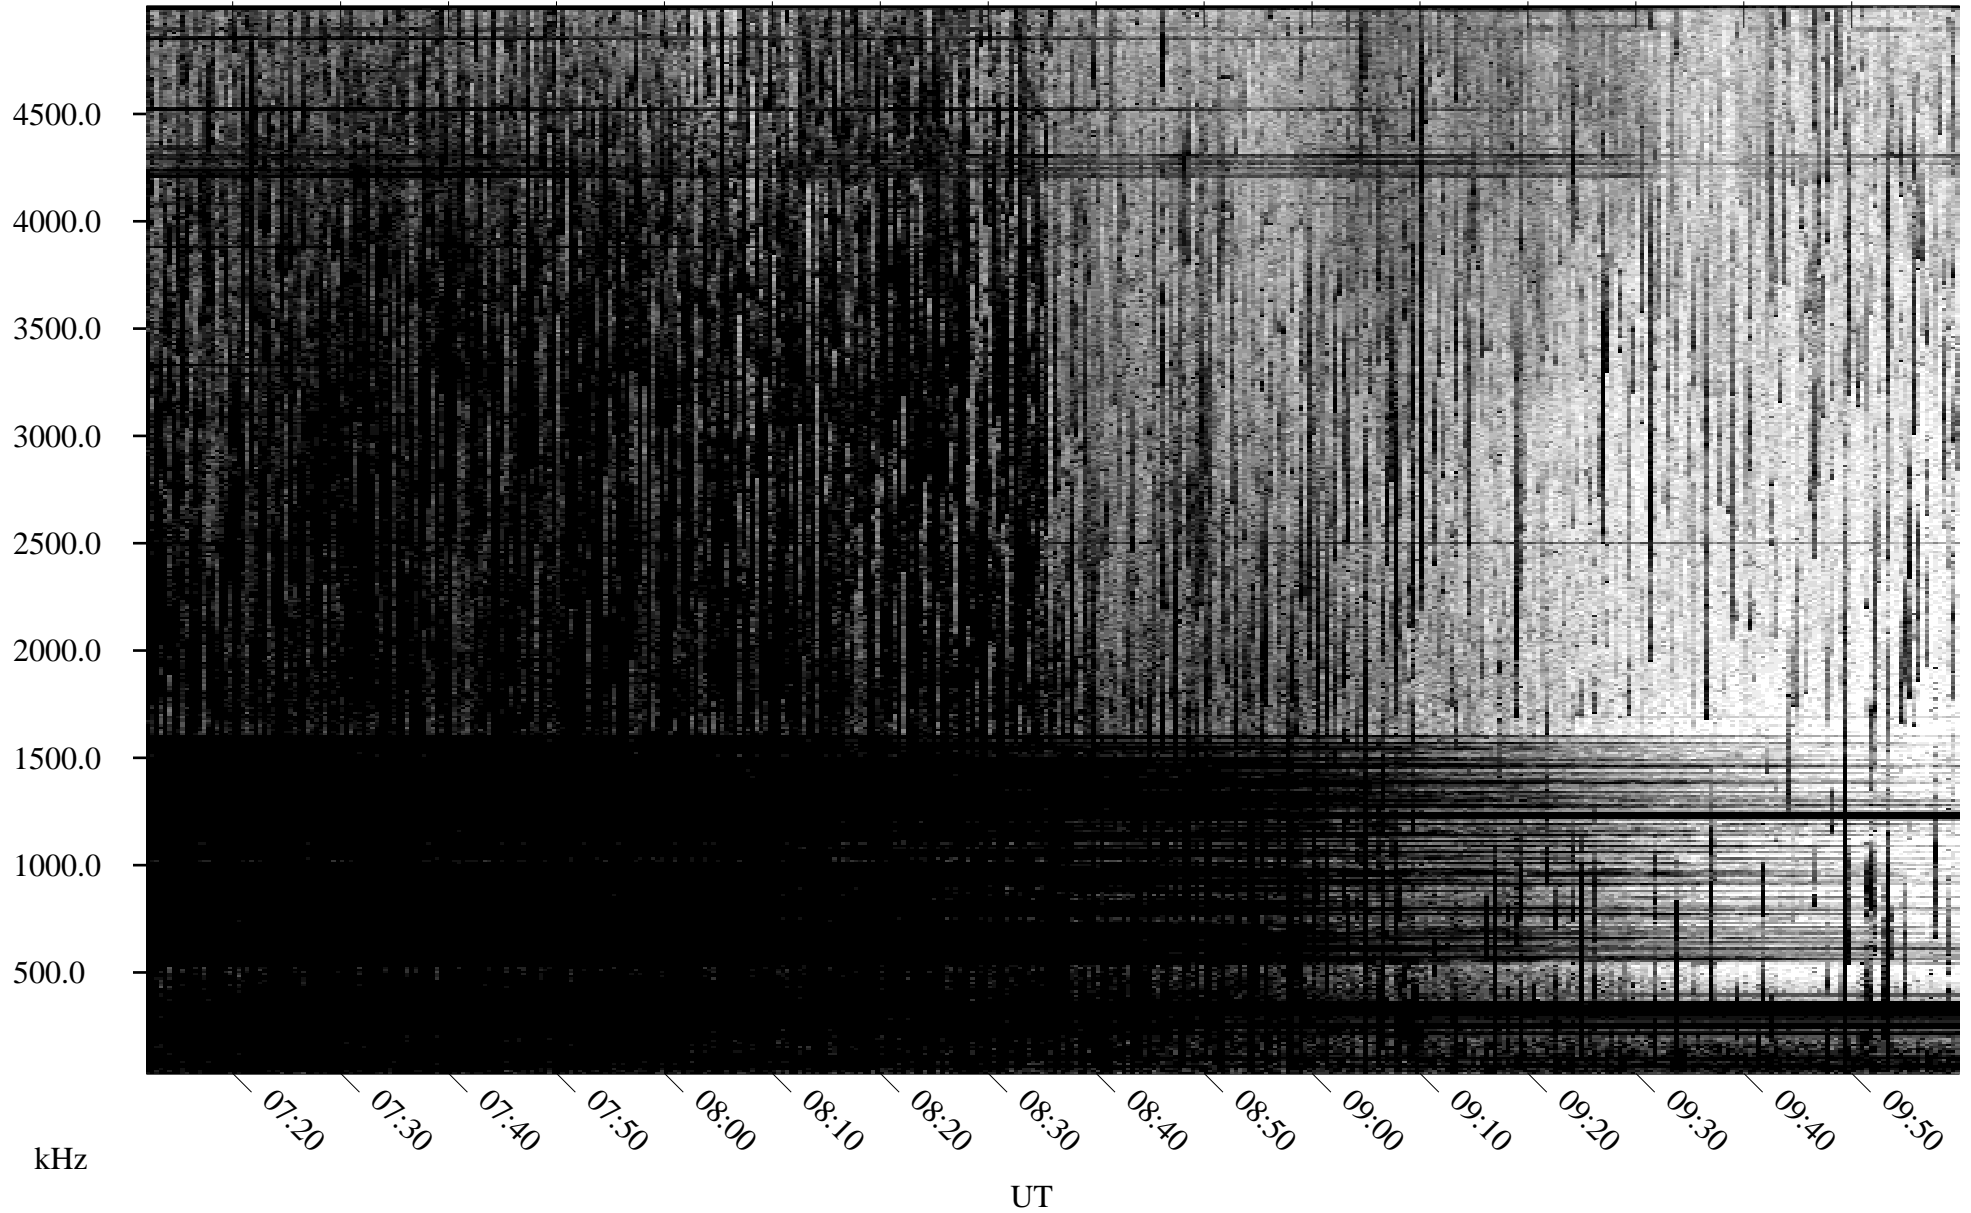

06/14/1995 Churchill, Manitoba

Linear Scale Black = 161 White = 15

ch95165l.r00m max_12

Page 1

06/14/1995 Churchill, Manitoba

Linear Scale Black = 161 White = 15

ch95165l.r00m max_12

Page 2

06/15/1995 Churchill, Manitoba

Linear Scale Black = 161 White = 15

ch95165l.r00m max_12

Page 3

06/15/1995 Churchill, Manitoba

Linear Scale Black = 161 White = 15

ch95165l.r00m max_12

Page 4

06/15/1995 Churchill, Manitoba

Linear Scale Black = 161 White = 15

ch95165l.r00m max_12

06/15/1995 Churchill, Manitoba

Linear Scale Black = 161 White = 15

ch95165l.r00m max_12

Page 6

06/15/1995 Churchill, Manitoba

Linear Scale Black = 161 White = 15

ch95165l.r00m max_12

Page 7

06/15/1995 Churchill, Manitoba

Linear Scale Black = 161 White = 15

ch95165l.r00m max_12

Page 8