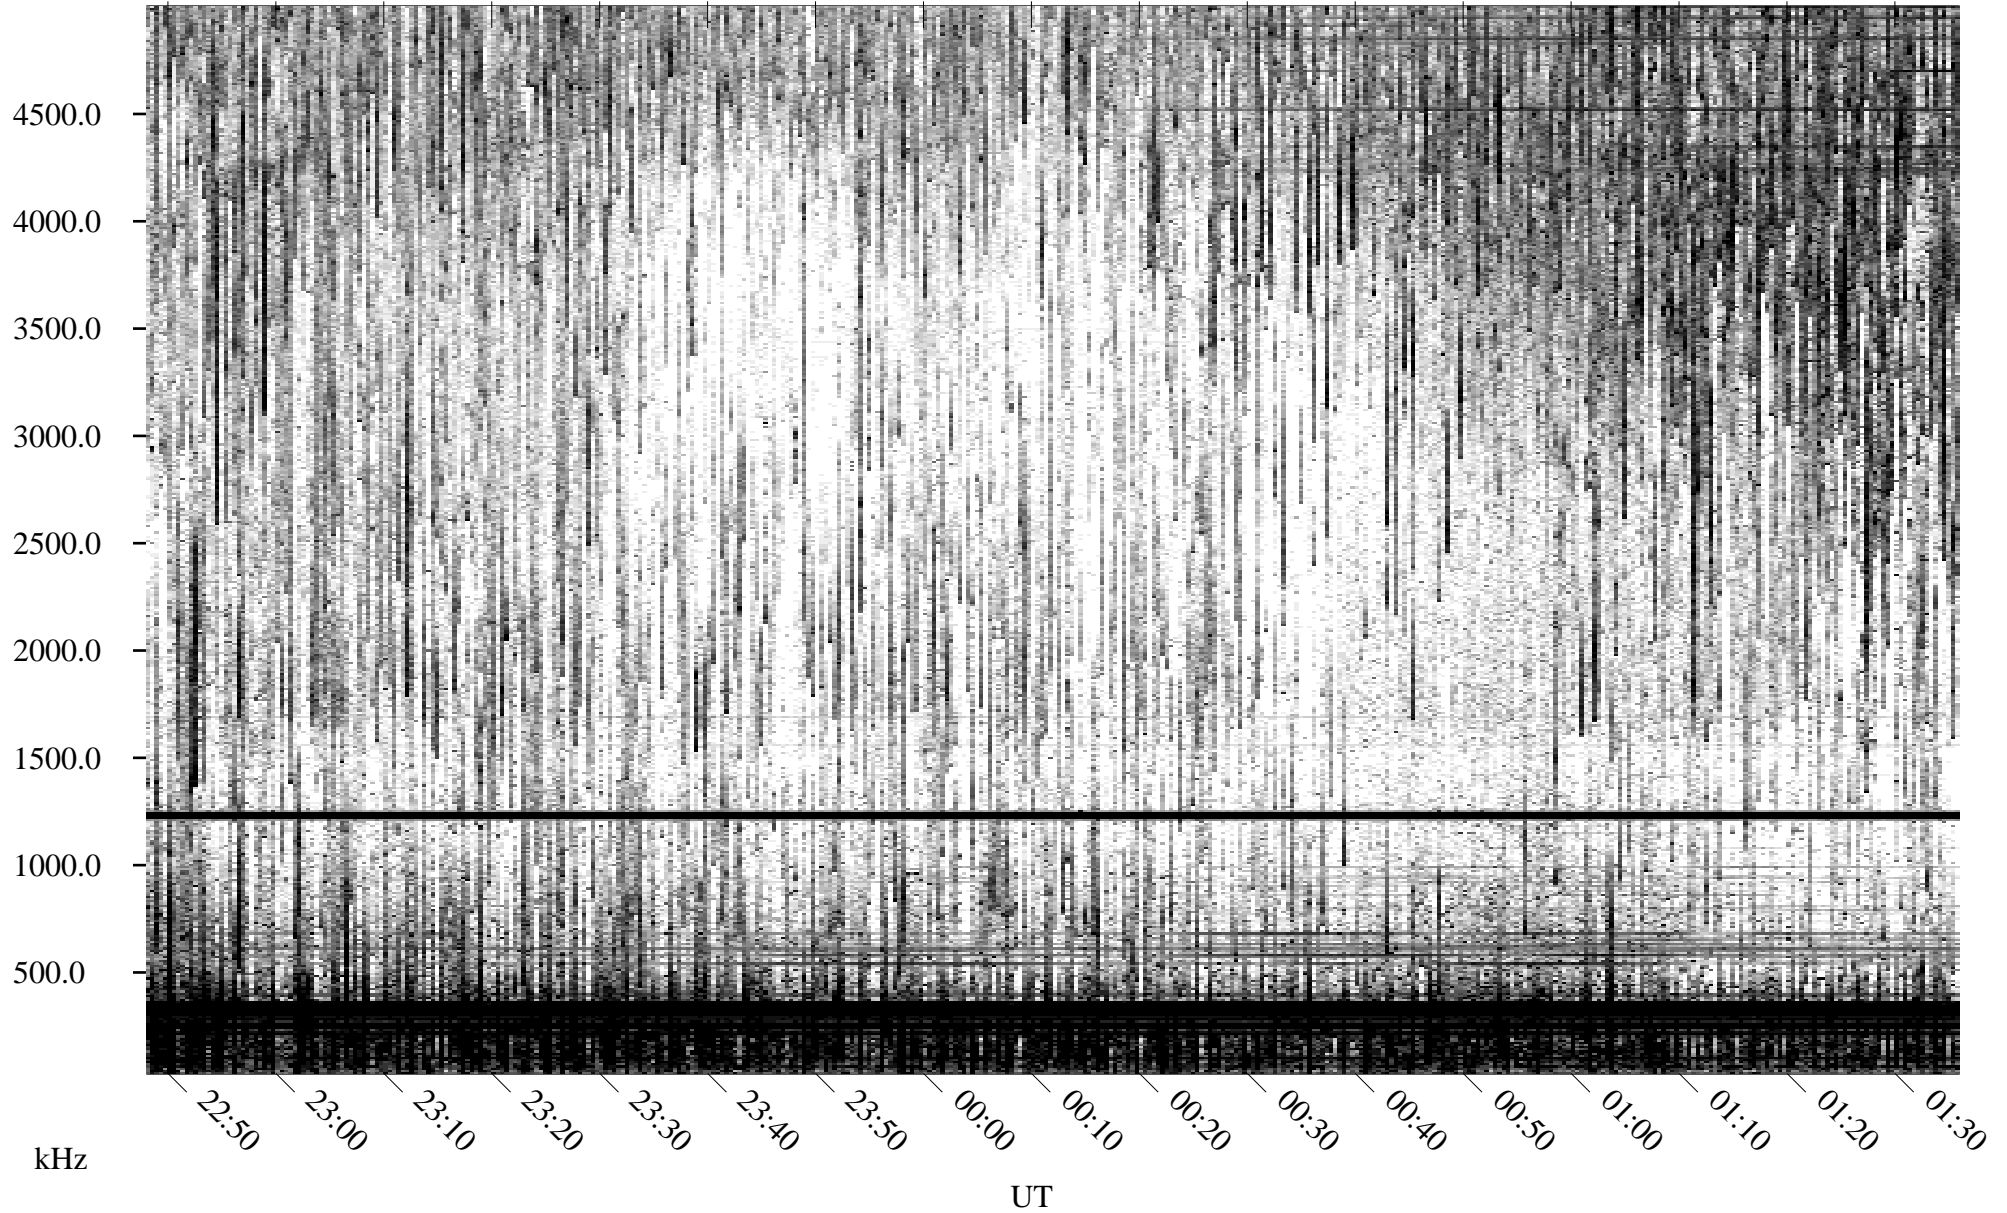

06/14/1995 Churchill, Manitoba

Linear Scale Black = 161 White = 15

ch95165l.r00m max_12

Page 1

06/14/1995 Churchill, Manitoba

Linear Scale Black = 161 White = 15

ch95165l.r00m max_12

Page 2

06/15/1995 Churchill, Manitoba

Linear Scale Black = 161 White = 15

ch95165l.r00m max_12

Page 3

06/15/1995 Churchill, Manitoba

Linear Scale Black = 161 White = 15

ch95165l.r00m max_12

Page 4

06/15/1995 Churchill, Manitoba

Linear Scale Black = 161 White = 15

ch95165l.r00m max_12

06/15/1995 Churchill, Manitoba

Linear Scale Black = 161 White = 15

ch95165l.r00m max_12

Page 6

06/15/1995 Churchill, Manitoba

Linear Scale Black = 161 White = 15

ch95165l.r00m max_12

Page 7

06/15/1995 Churchill, Manitoba

Linear Scale Black = 161 White = 15

ch95165l.r00m max_12

Page 8