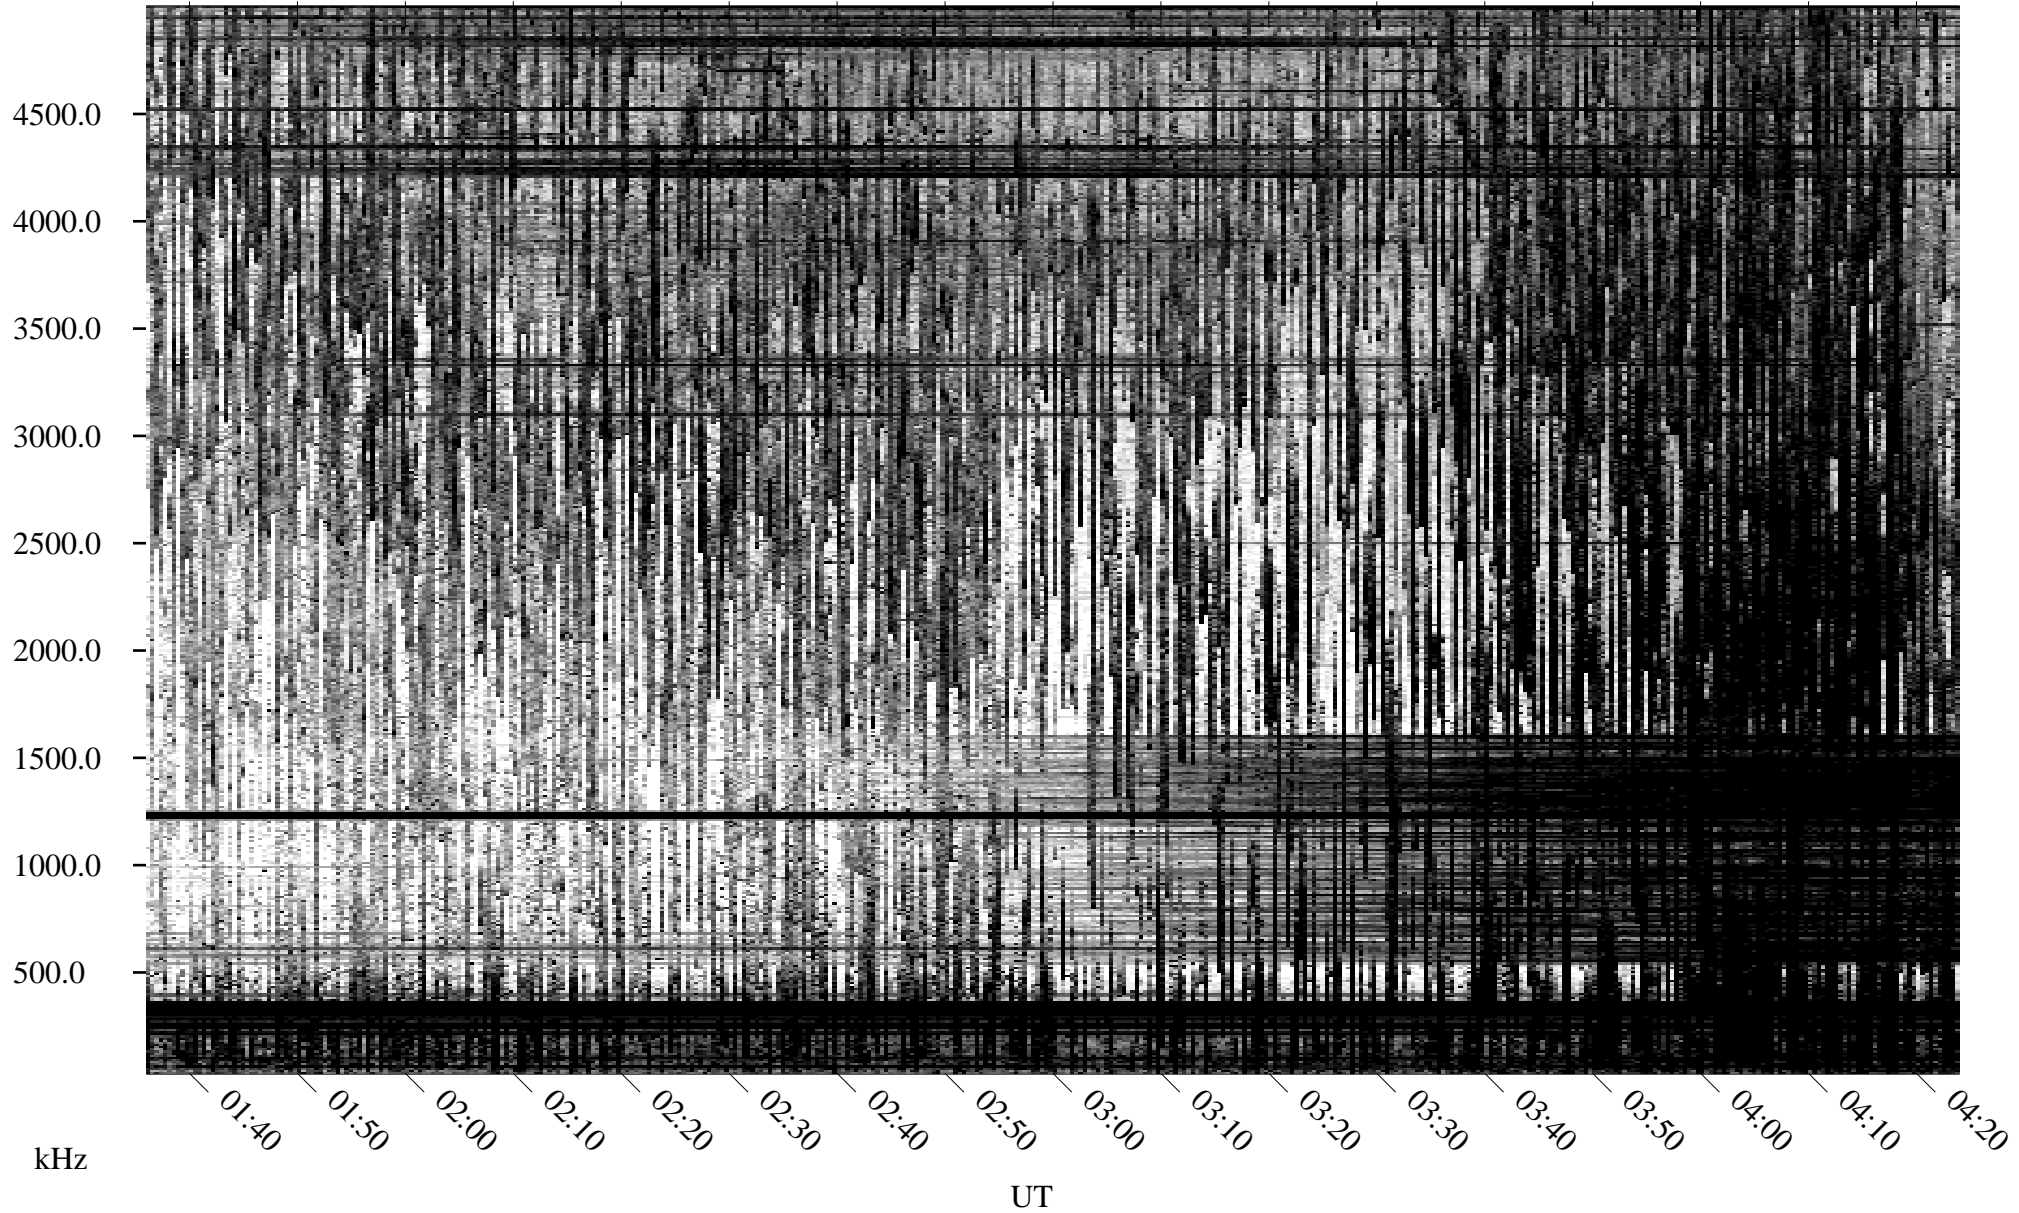

06/14/1995 Churchill, Manitoba

Linear Scale Black = 161 White = 15

ch95165l.r00m max_12

Page 1

06/14/1995 Churchill, Manitoba

Linear Scale Black = 161 White = 15

ch95165l.r00m max_12

Page 2

06/15/1995 Churchill, Manitoba

Linear Scale Black = 161 White = 15

ch95165l.r00m max_12

Page 3

06/15/1995 Churchill, Manitoba

Linear Scale Black = 161 White = 15

ch95165l.r00m max_12

Page 4

06/15/1995 Churchill, Manitoba

Linear Scale Black = 161 White = 15

ch95165l.r00m max_12

06/15/1995 Churchill, Manitoba

Linear Scale Black = 161 White = 15

ch95165l.r00m max_12

Page 6

06/15/1995 Churchill, Manitoba

Linear Scale Black = 161 White = 15

ch95165l.r00m max_12

Page 7

06/15/1995 Churchill, Manitoba

Linear Scale Black = 161 White = 15

ch95165l.r00m max_12

Page 8