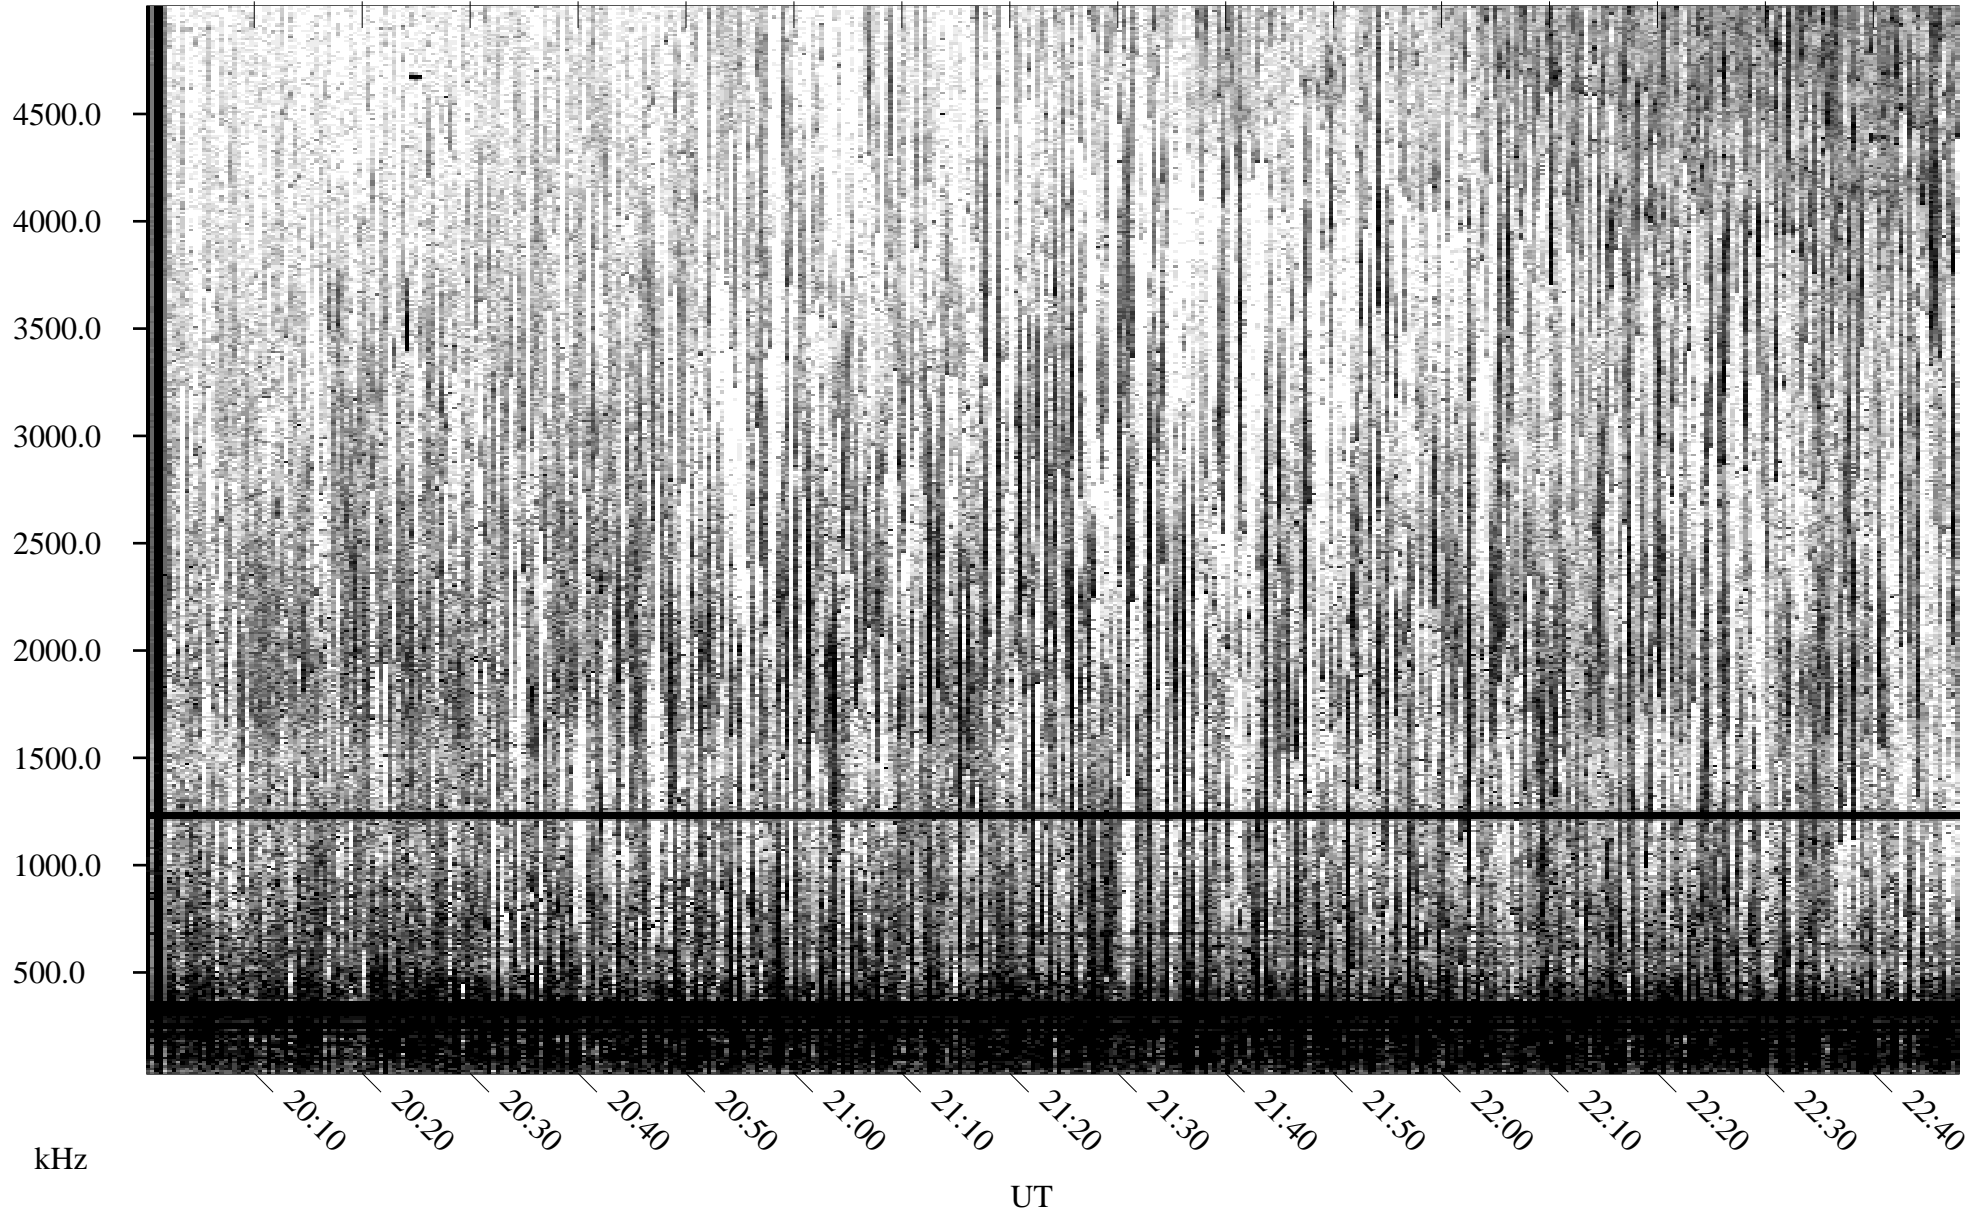

06/14/1995 Churchill, Manitoba

Linear Scale Black = 161 White = 15

ch95165l.r00m max_12

Page 1

06/14/1995 Churchill, Manitoba

Linear Scale Black = 161 White = 15

ch95165l.r00m max_12

Page 2

06/15/1995 Churchill, Manitoba

Linear Scale Black = 161 White = 15

ch95165l.r00m max_12

Page 3

06/15/1995 Churchill, Manitoba

Linear Scale Black = 161 White = 15

ch95165l.r00m max_12

Page 4

06/15/1995 Churchill, Manitoba

Linear Scale Black = 161 White = 15

ch95165l.r00m max_12

06/15/1995 Churchill, Manitoba

Linear Scale Black = 161 White = 15

ch95165l.r00m max_12

Page 6

06/15/1995 Churchill, Manitoba

Linear Scale Black = 161 White = 15

ch95165l.r00m max_12

Page 7

06/15/1995 Churchill, Manitoba

Linear Scale Black = 161 White = 15

ch95165l.r00m max_12

Page 8