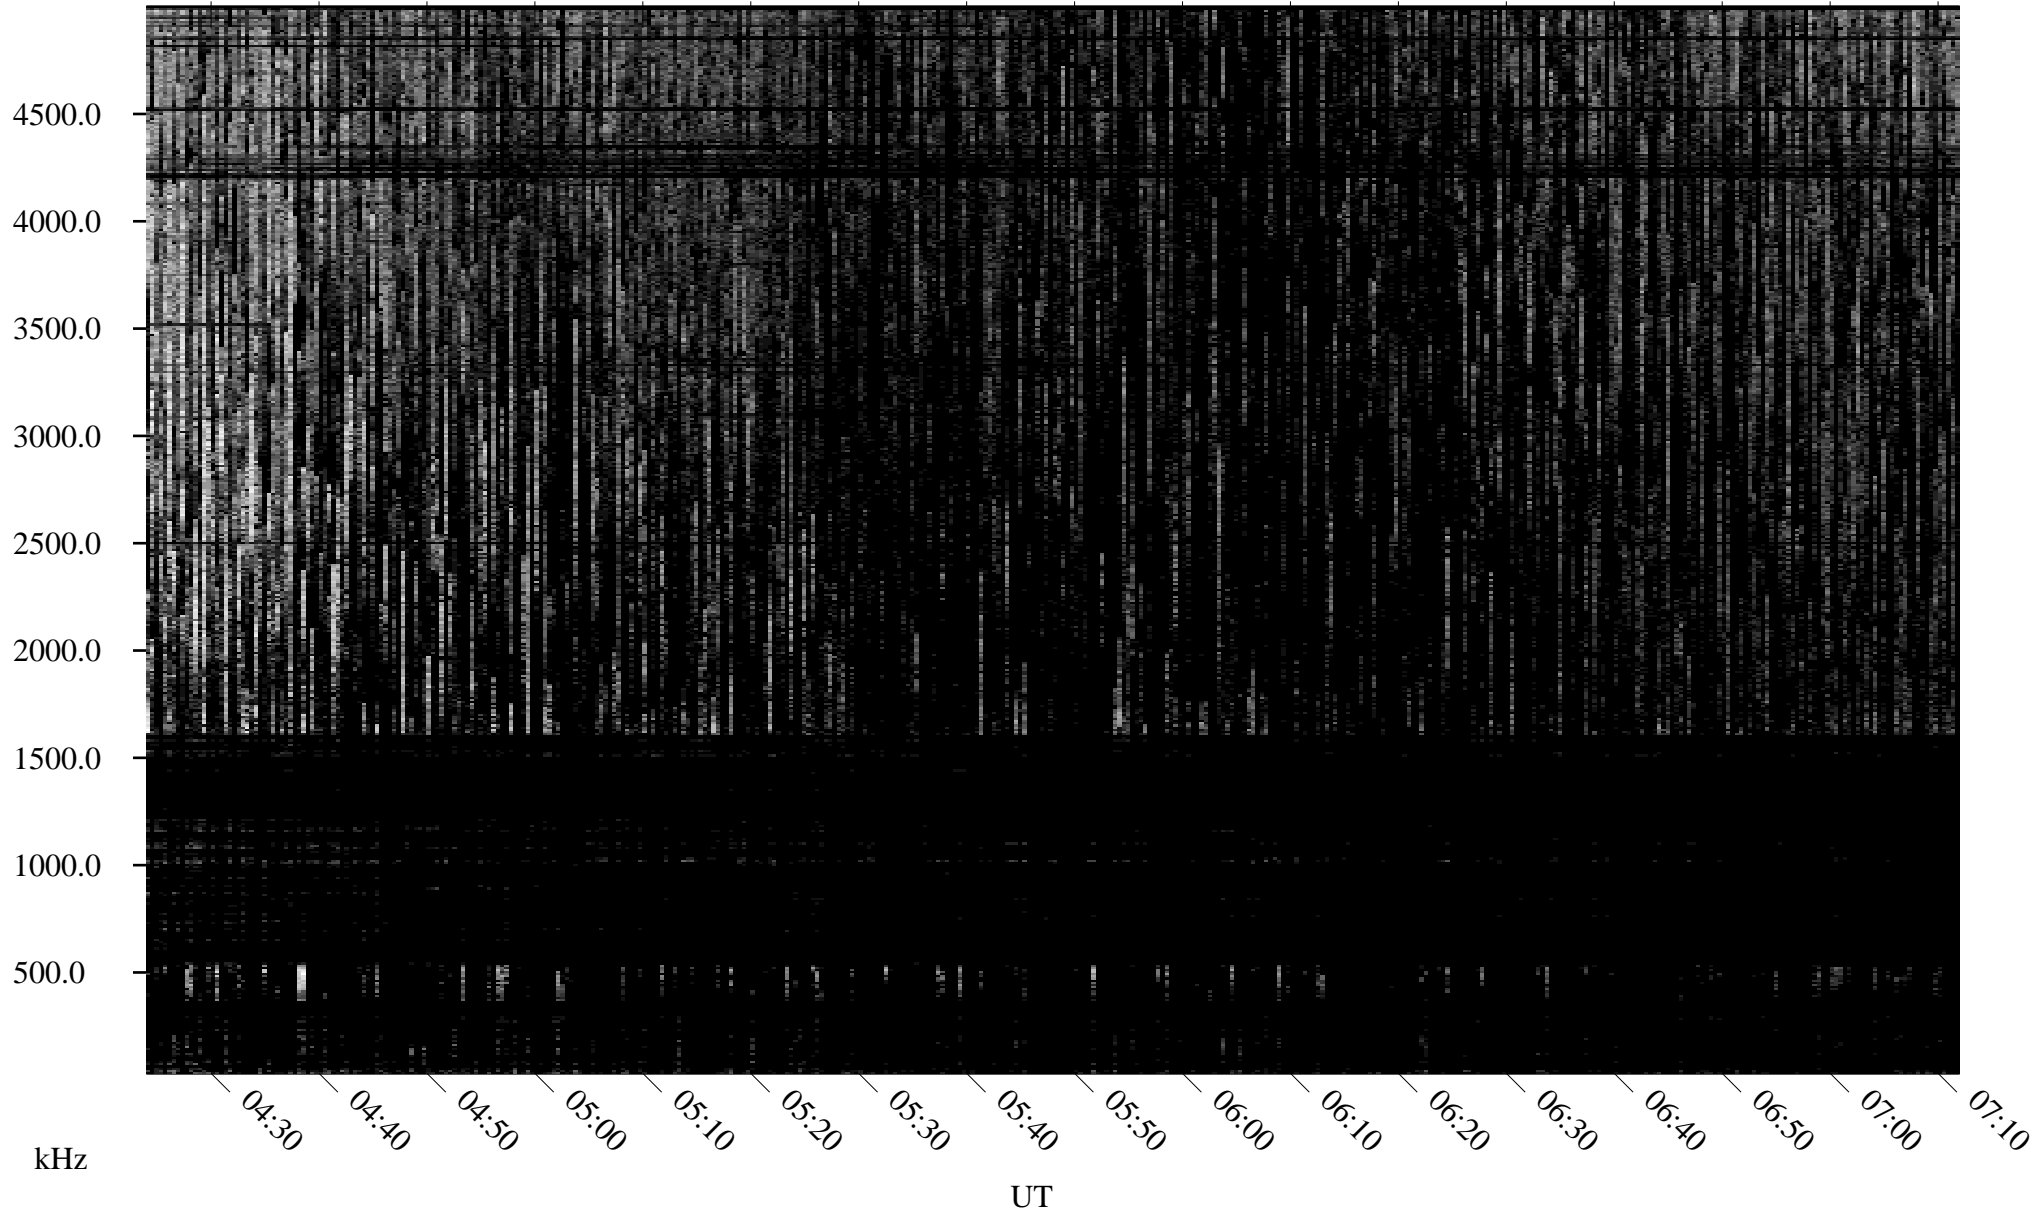

06/14/1995 Churchill, Manitoba

Linear Scale Black = 161 White = 15

ch95165l.r00m max_12

Page 1

06/14/1995 Churchill, Manitoba

Linear Scale Black = 161 White = 15

ch95165l.r00m max_12

Page 2

06/15/1995 Churchill, Manitoba

Linear Scale Black = 161 White = 15

ch95165l.r00m max_12

Page 3

06/15/1995 Churchill, Manitoba

Linear Scale Black = 161 White = 15

ch95165l.r00m max_12

Page 4

06/15/1995 Churchill, Manitoba

Linear Scale Black = 161 White = 15

ch95165l.r00m max_12

06/15/1995 Churchill, Manitoba

Linear Scale Black = 161 White = 15

ch95165l.r00m max_12

Page 6

06/15/1995 Churchill, Manitoba

Linear Scale Black = 161 White = 15

ch95165l.r00m max_12

Page 7

06/15/1995 Churchill, Manitoba

Linear Scale Black = 161 White = 15

ch95165l.r00m max_12

Page 8