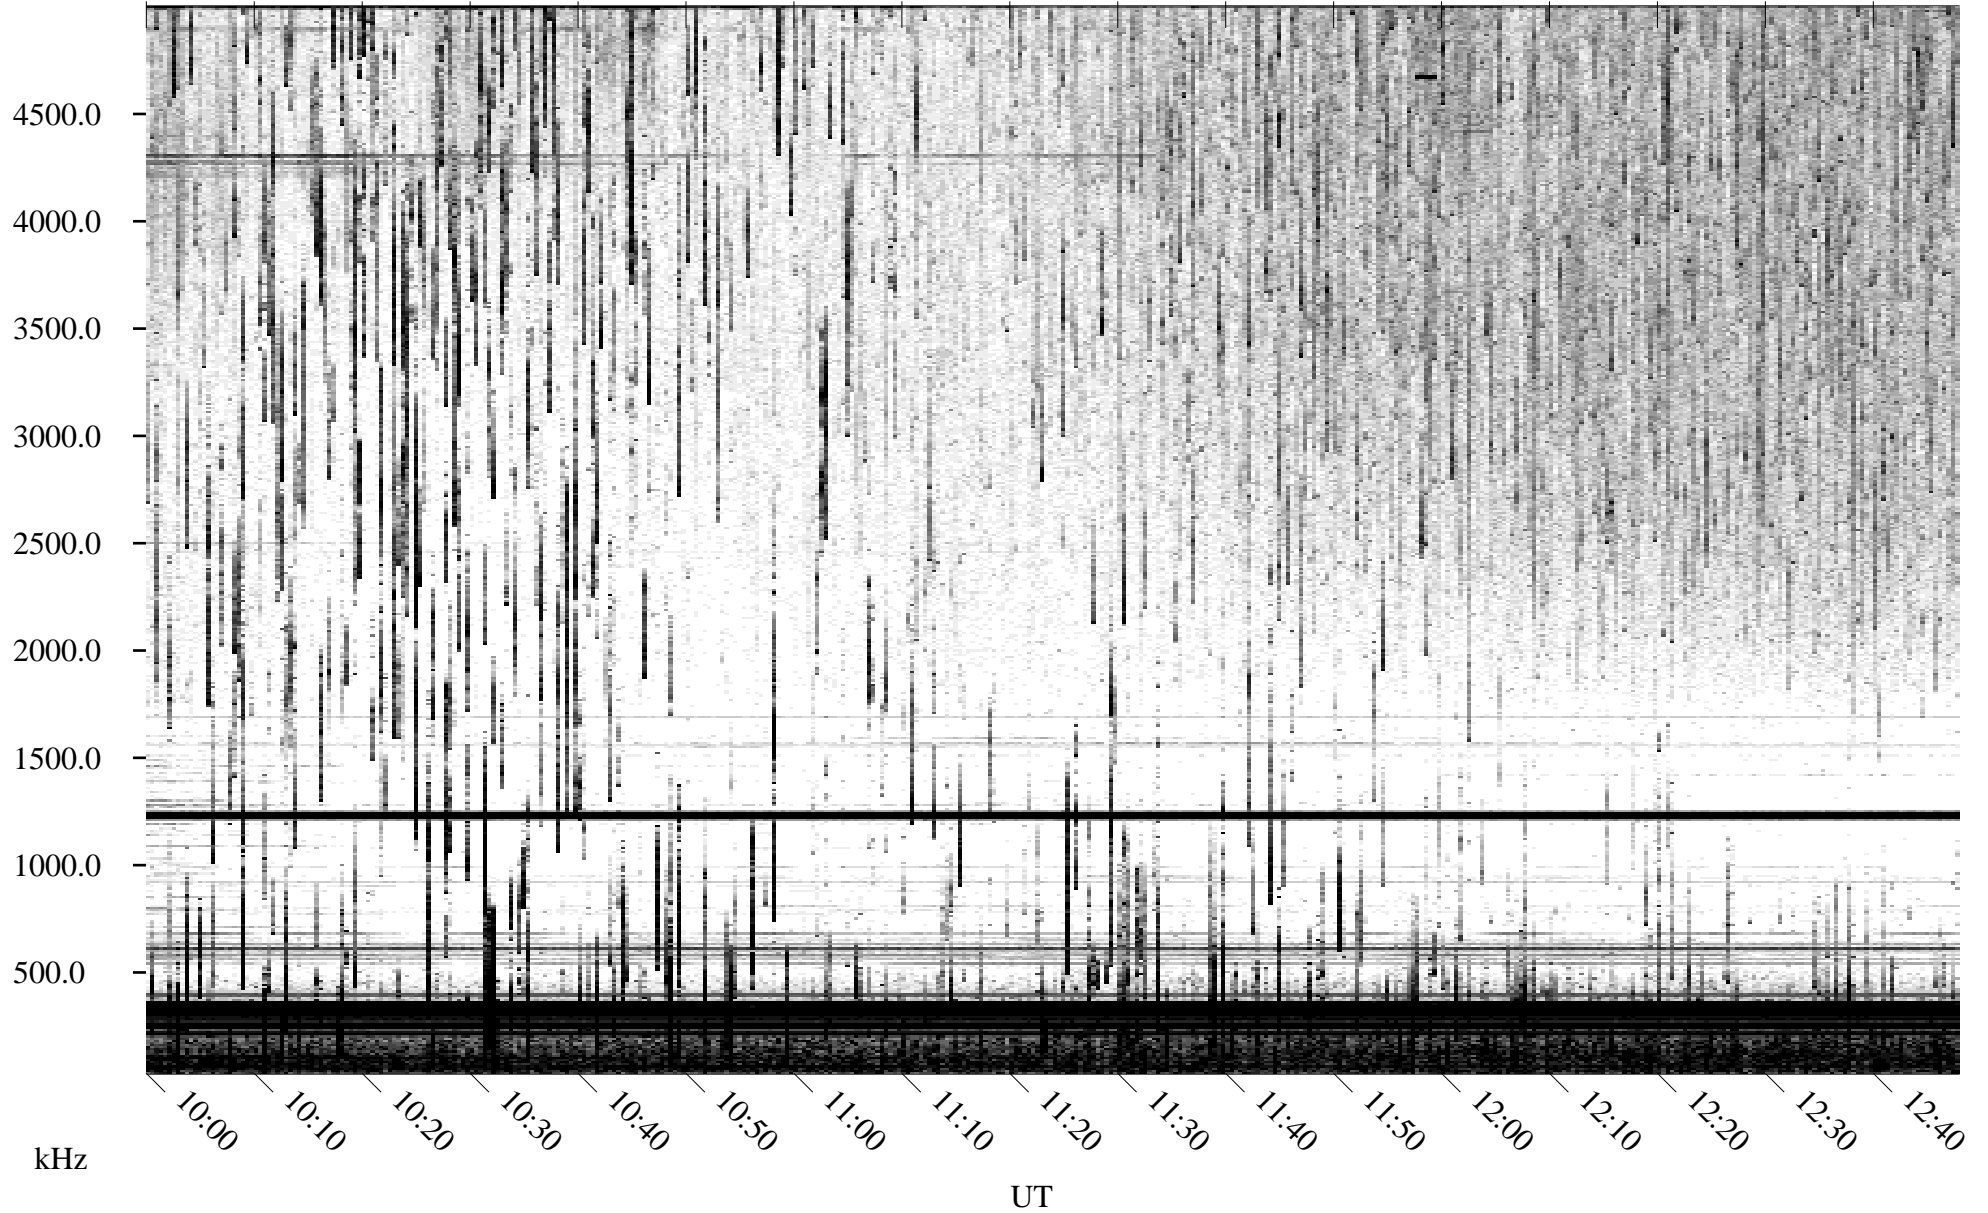

06/14/1995 Churchill, Manitoba

Linear Scale Black = 161 White = 15

ch95165l.r00m max_12

Page 1

06/14/1995 Churchill, Manitoba

Linear Scale Black = 161 White = 15

ch95165l.r00m max_12

Page 2

06/15/1995 Churchill, Manitoba

Linear Scale Black = 161 White = 15

ch95165l.r00m max_12

Page 3

06/15/1995 Churchill, Manitoba

Linear Scale Black = 161 White = 15

ch95165l.r00m max_12

Page 4

06/15/1995 Churchill, Manitoba

Linear Scale Black = 161 White = 15

ch95165l.r00m max_12

06/15/1995 Churchill, Manitoba

Linear Scale Black = 161 White = 15

ch95165l.r00m max_12

Page 6

06/15/1995 Churchill, Manitoba

Linear Scale Black = 161 White = 15

ch95165l.r00m max_12

Page 7

06/15/1995 Churchill, Manitoba

Linear Scale Black = 161 White = 15

ch95165l.r00m max_12

Page 8