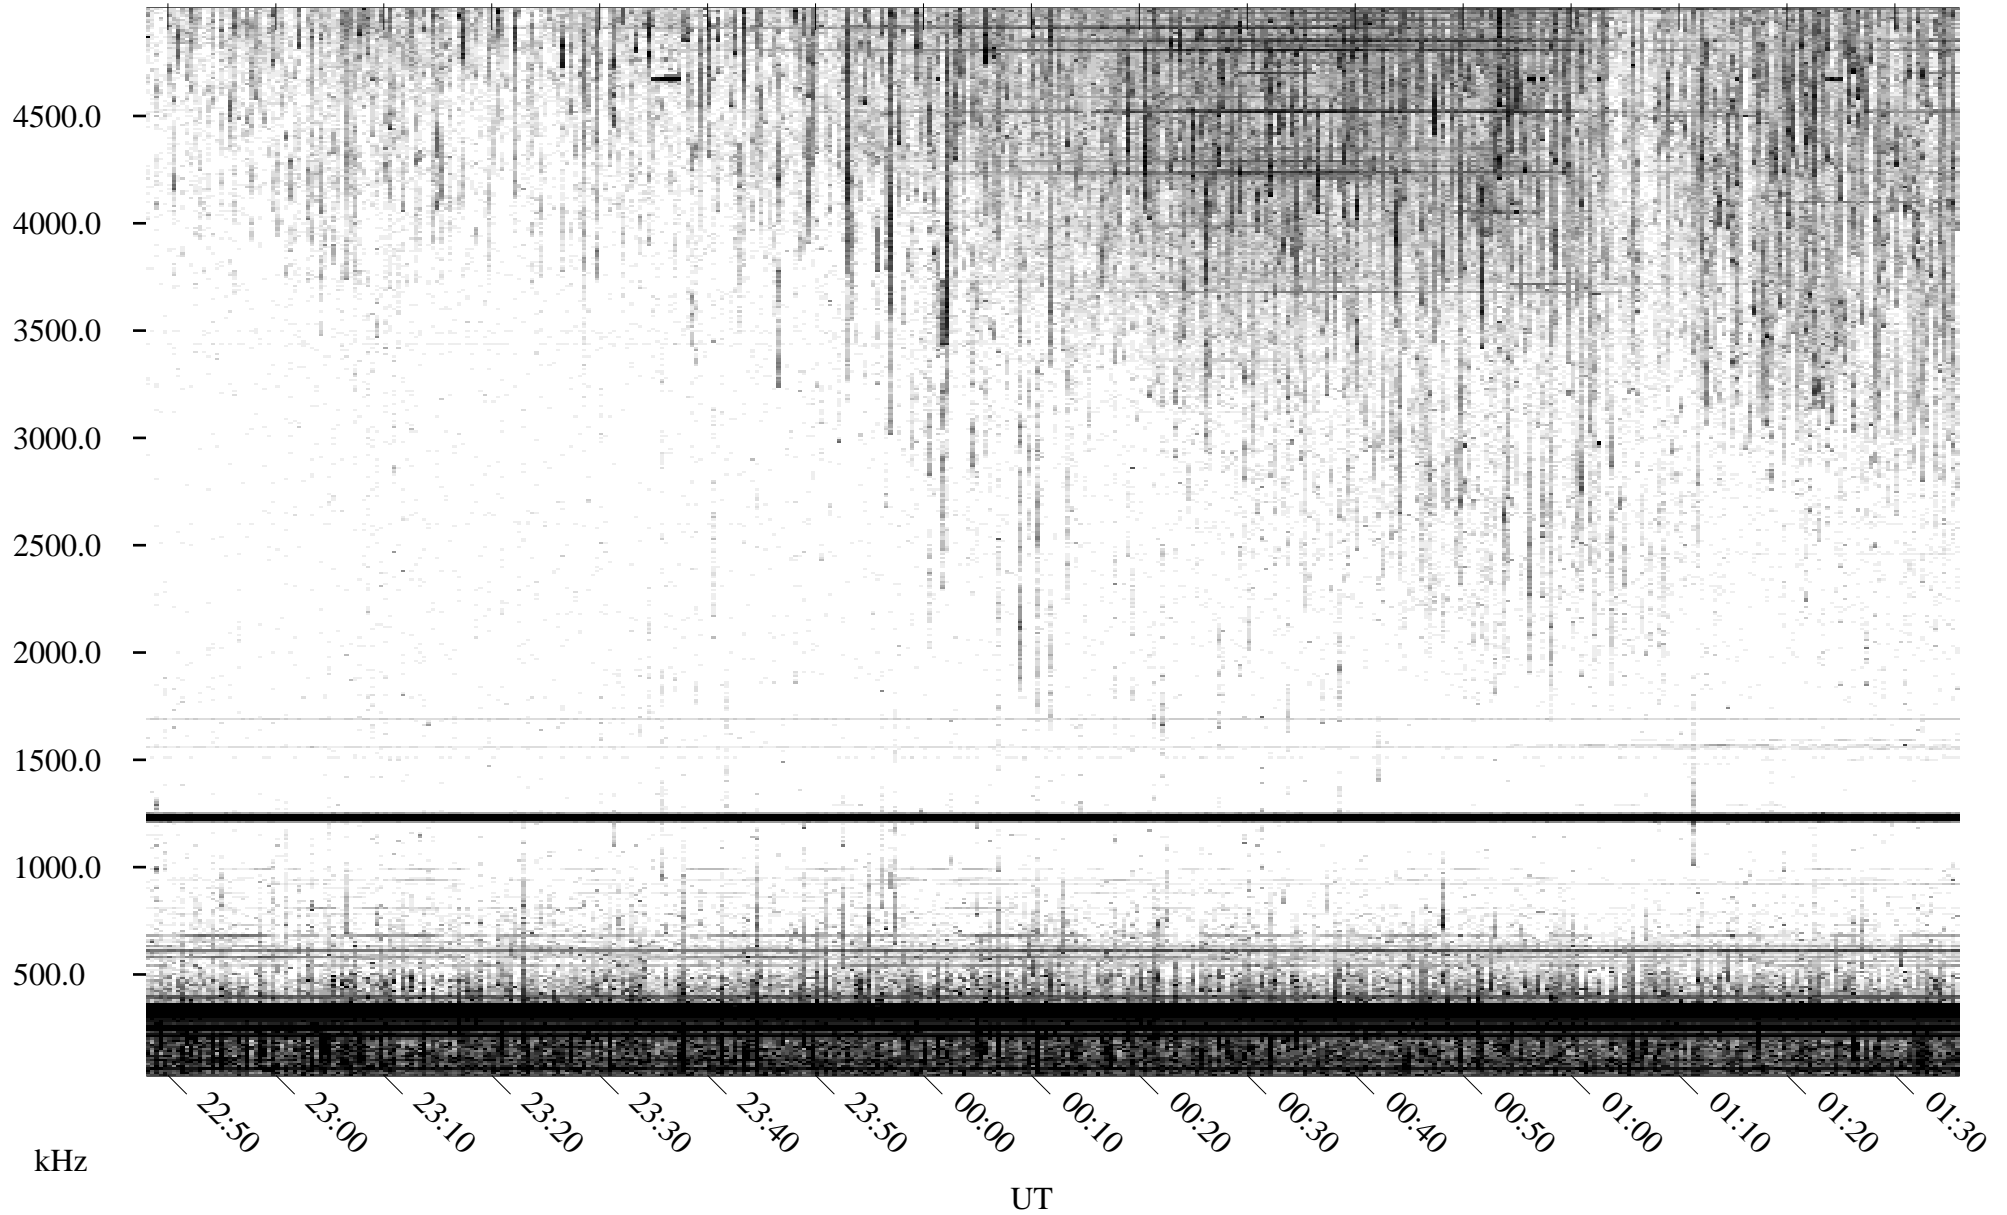

06/15/1995 Churchill, Manitoba

Linear Scale Black = 161 White = 15

ch95166l.r00m max_12

Page 1

06/15/1995 Churchill, Manitoba

Linear Scale Black = 161 White = 15

ch95166l.r00m max_12

Page 2

06/16/1995 Churchill, Manitoba

Linear Scale Black = 161 White = 15

ch95166l.r00m max_12

Page 3

06/16/1995 Churchill, Manitoba

Linear Scale Black = 161 White = 15

ch95166l.r00m max_12

Page 4

06/16/1995 Churchill, Manitoba

Linear Scale Black = 161 White = 15

ch95166l.r00m max_12

Page 5

06/16/1995 Churchill, Manitoba

Linear Scale Black = 161 White = 15

ch95166l.r00m max_12

Page 6

06/16/1995 Churchill, Manitoba

Linear Scale Black = 161 White = 15

ch95166l.r00m max_12

Page 7

06/16/1995 Churchill, Manitoba

Linear Scale Black = 161 White = 15

ch95166l.r00m max_12

Page 8