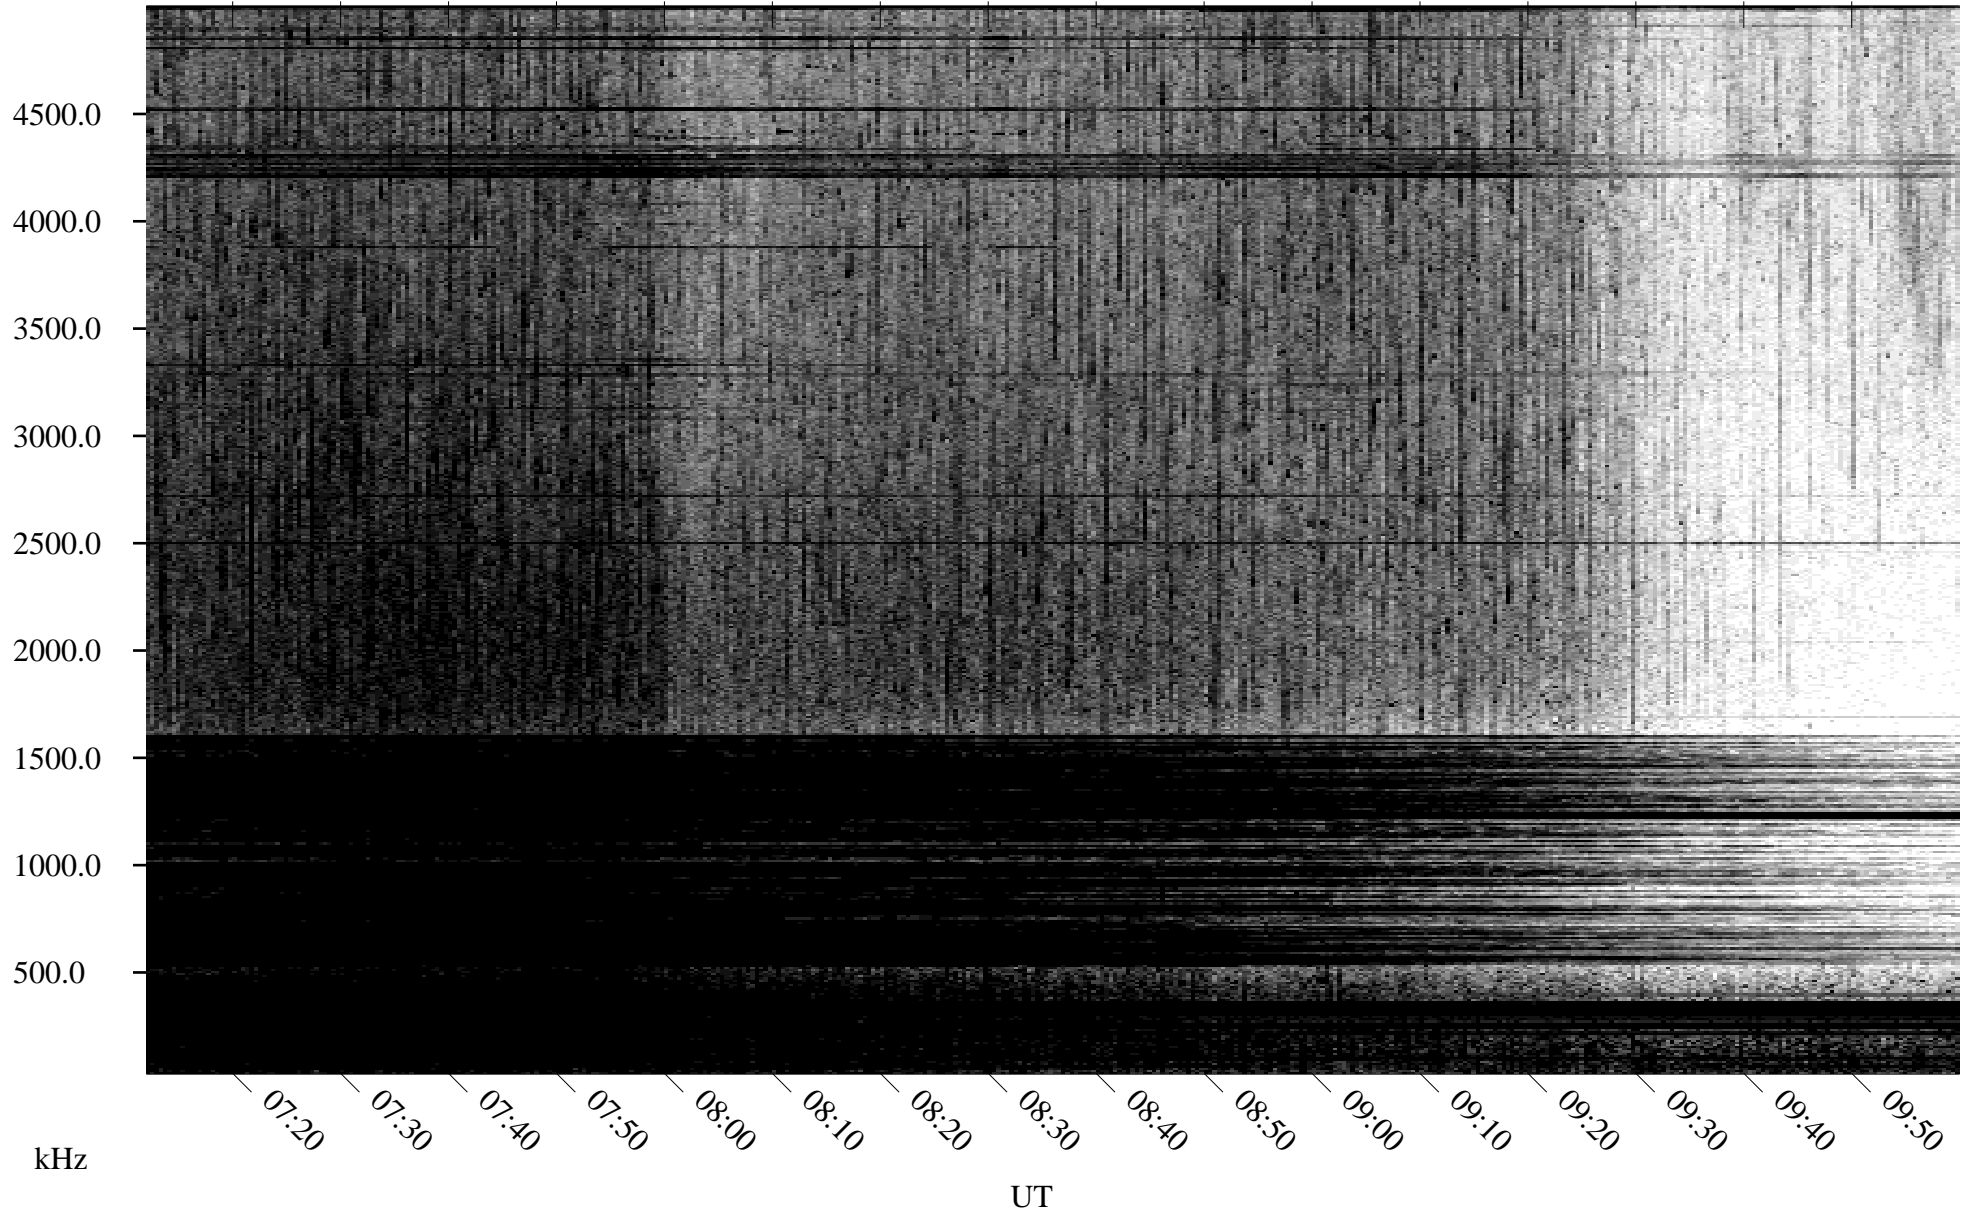

06/15/1995 Churchill, Manitoba

Linear Scale Black = 161 White = 15

ch95166l.r00m max_12

Page 1

06/15/1995 Churchill, Manitoba

Linear Scale Black = 161 White = 15

ch95166l.r00m max_12

Page 2

06/16/1995 Churchill, Manitoba

Linear Scale Black = 161 White = 15

ch95166l.r00m max_12

Page 3

06/16/1995 Churchill, Manitoba

Linear Scale Black = 161 White = 15

ch95166l.r00m max_12

Page 4

06/16/1995 Churchill, Manitoba

Linear Scale Black = 161 White = 15

ch95166l.r00m max_12

Page 5

06/16/1995 Churchill, Manitoba

Linear Scale Black = 161 White = 15

ch95166l.r00m max_12

Page 6

06/16/1995 Churchill, Manitoba

Linear Scale Black = 161 White = 15

ch95166l.r00m max_12

Page 7

06/16/1995 Churchill, Manitoba

Linear Scale Black = 161 White = 15

ch95166l.r00m max_12

Page 8