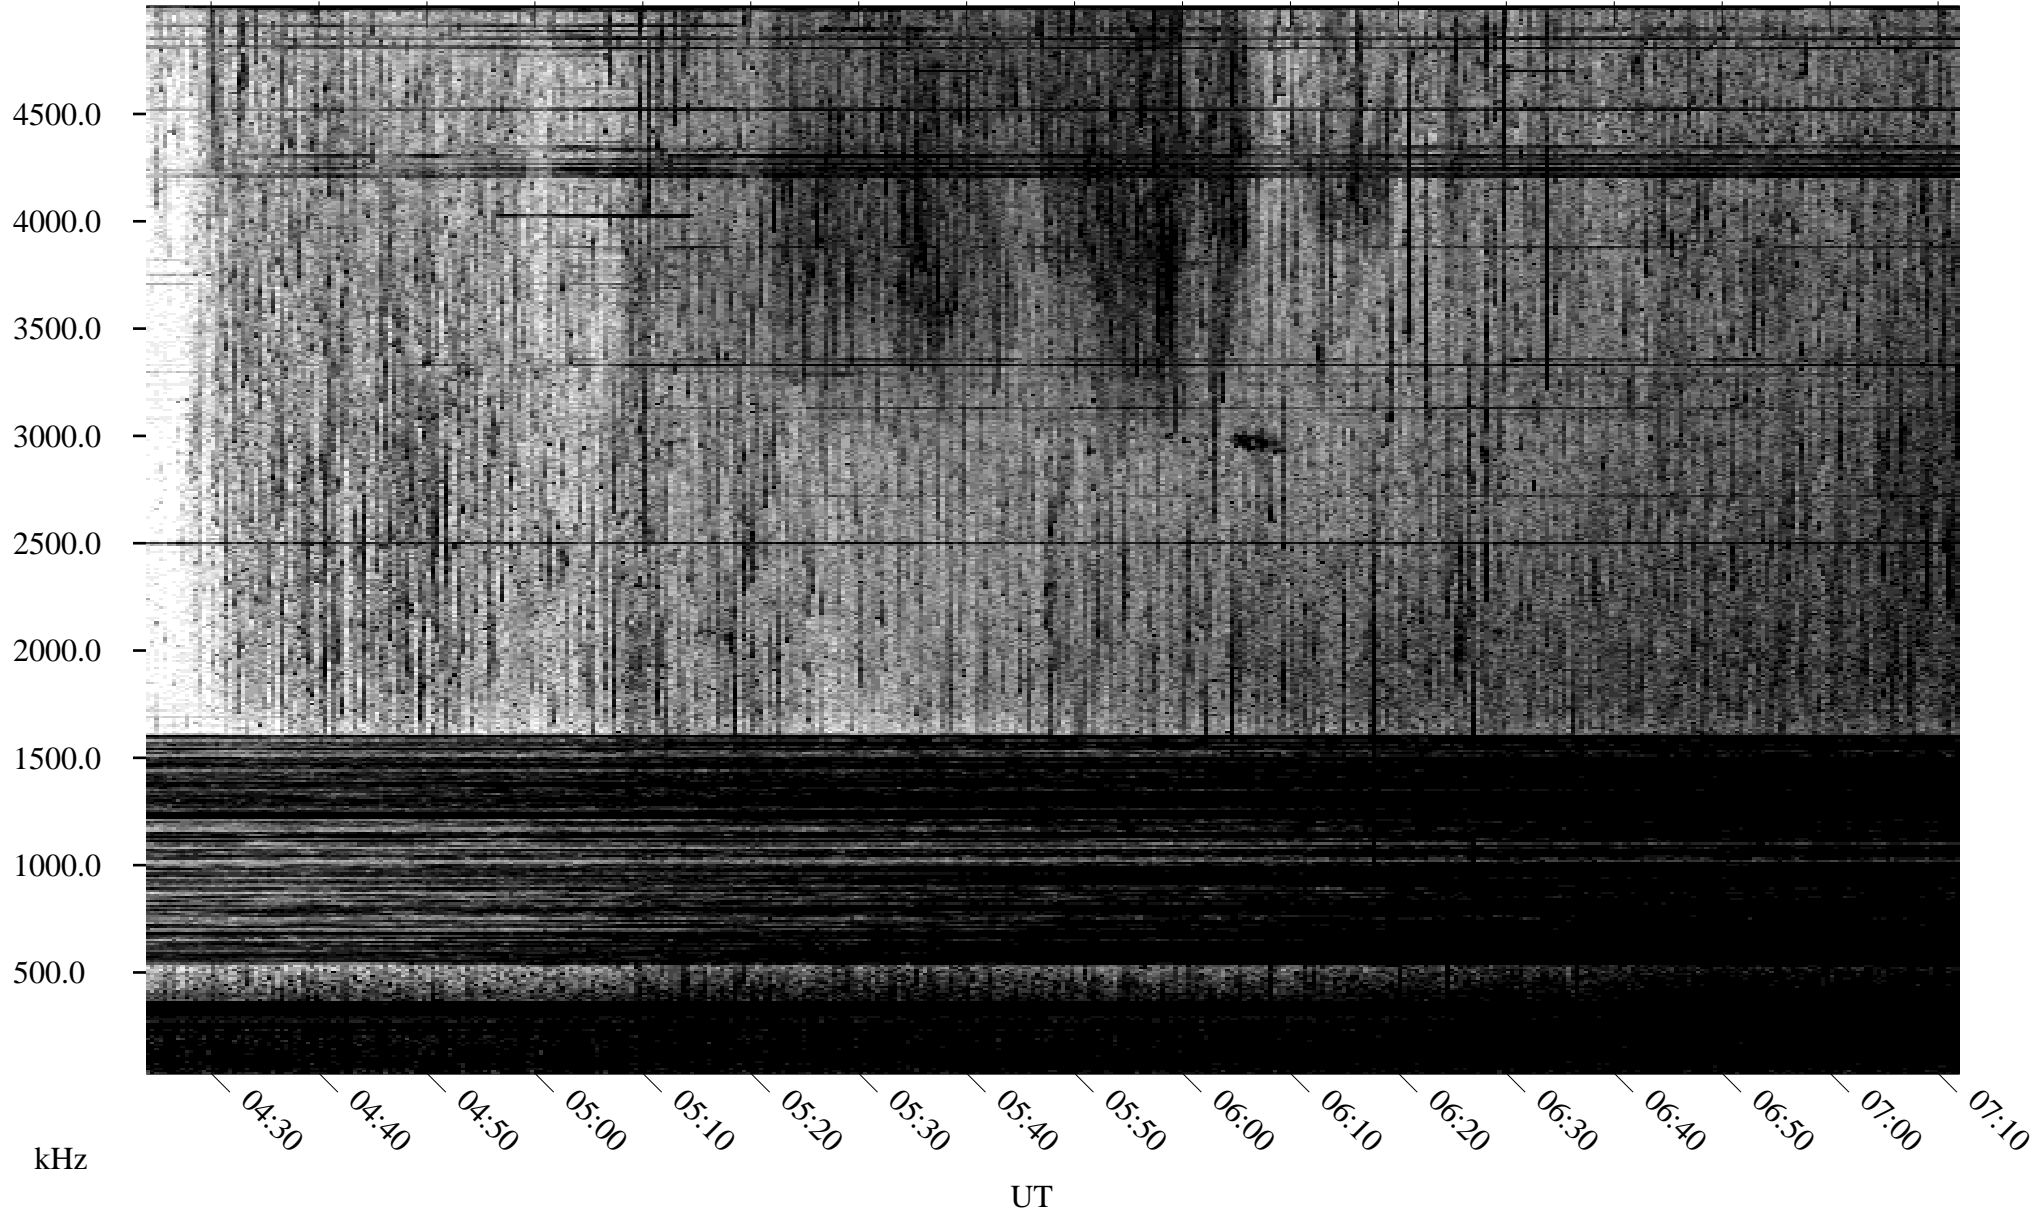

06/15/1995 Churchill, Manitoba

Linear Scale Black = 161 White = 15

ch95166l.r00m max_12

Page 1

06/15/1995 Churchill, Manitoba

Linear Scale Black = 161 White = 15

ch95166l.r00m max_12

Page 2

06/16/1995 Churchill, Manitoba

Linear Scale Black = 161 White = 15

ch95166l.r00m max_12

Page 3

06/16/1995 Churchill, Manitoba

Linear Scale Black = 161 White = 15

ch95166l.r00m max_12

Page 4

06/16/1995 Churchill, Manitoba

Linear Scale Black = 161 White = 15

ch95166l.r00m max_12

Page 5

06/16/1995 Churchill, Manitoba

Linear Scale Black = 161 White = 15

ch95166l.r00m max_12

Page 6

06/16/1995 Churchill, Manitoba

Linear Scale Black = 161 White = 15

ch95166l.r00m max_12

Page 7

06/16/1995 Churchill, Manitoba

Linear Scale Black = 161 White = 15

ch95166l.r00m max_12

Page 8