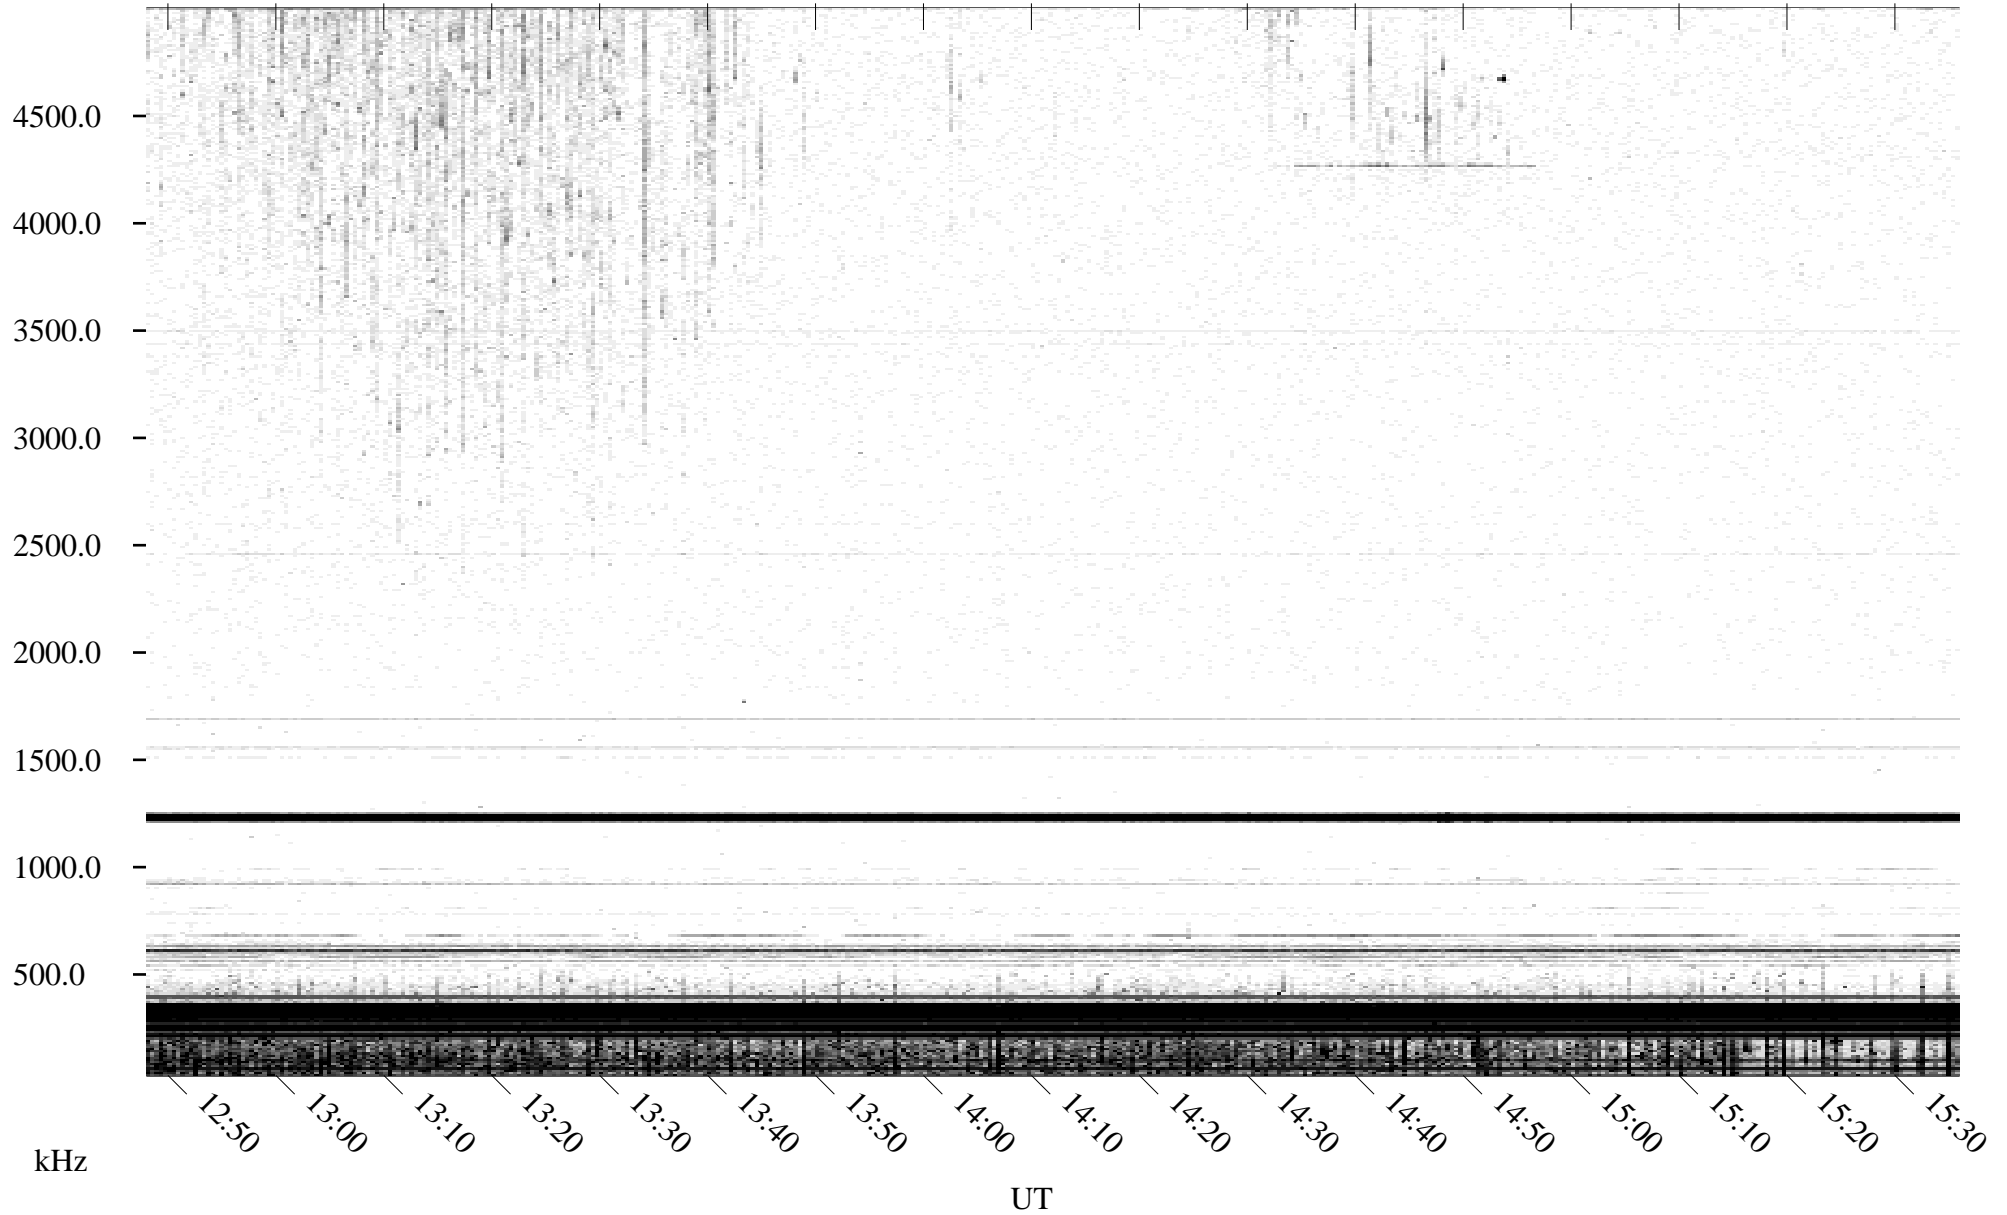

06/15/1995 Churchill, Manitoba

Linear Scale Black = 161 White = 15

ch95166l.r00m max_12

Page 1

06/15/1995 Churchill, Manitoba

Linear Scale Black = 161 White = 15

ch95166l.r00m max_12

Page 2

06/16/1995 Churchill, Manitoba

Linear Scale Black = 161 White = 15

ch95166l.r00m max_12

Page 3

06/16/1995 Churchill, Manitoba

Linear Scale Black = 161 White = 15

ch95166l.r00m max_12

Page 4

06/16/1995 Churchill, Manitoba

Linear Scale Black = 161 White = 15

ch95166l.r00m max_12

Page 5

06/16/1995 Churchill, Manitoba

Linear Scale Black = 161 White = 15

ch95166l.r00m max_12

Page 6

06/16/1995 Churchill, Manitoba

Linear Scale Black = 161 White = 15

ch95166l.r00m max_12

Page 7

06/16/1995 Churchill, Manitoba

Linear Scale Black = 161 White = 15

ch95166l.r00m max_12

Page 8