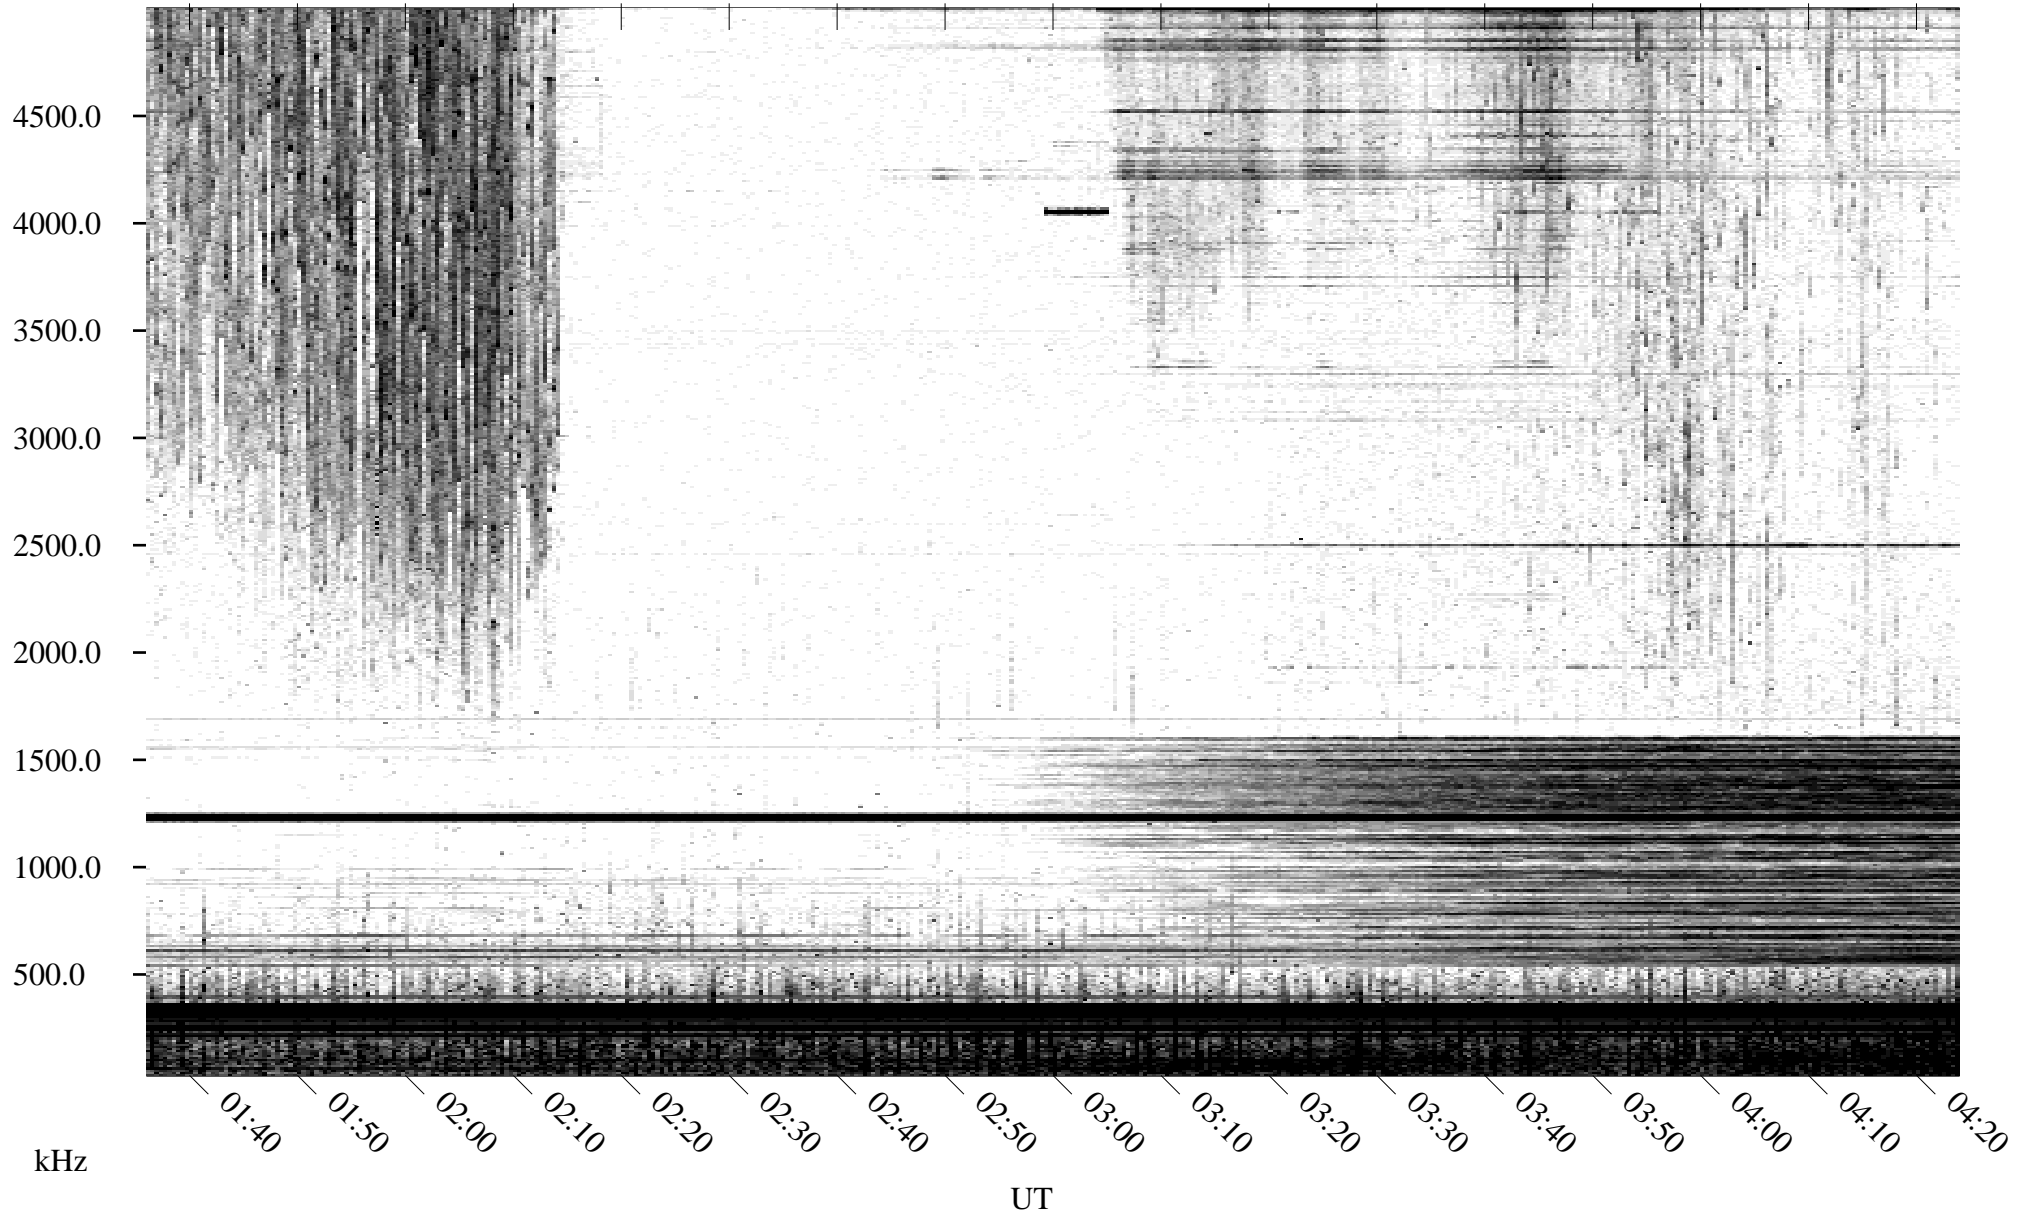

06/15/1995 Churchill, Manitoba

Linear Scale Black = 161 White = 15

ch95166l.r00m max_12

Page 1

06/15/1995 Churchill, Manitoba

Linear Scale Black = 161 White = 15

ch95166l.r00m max_12

Page 2

06/16/1995 Churchill, Manitoba

Linear Scale Black = 161 White = 15

ch95166l.r00m max_12

Page 3

06/16/1995 Churchill, Manitoba

Linear Scale Black = 161 White = 15

ch95166l.r00m max_12

Page 4

06/16/1995 Churchill, Manitoba

Linear Scale Black = 161 White = 15

ch95166l.r00m max_12

Page 5

06/16/1995 Churchill, Manitoba

Linear Scale Black = 161 White = 15

ch95166l.r00m max_12

Page 6

06/16/1995 Churchill, Manitoba

Linear Scale Black = 161 White = 15

ch95166l.r00m max_12

Page 7

06/16/1995 Churchill, Manitoba

Linear Scale Black = 161 White = 15

ch95166l.r00m max_12

Page 8