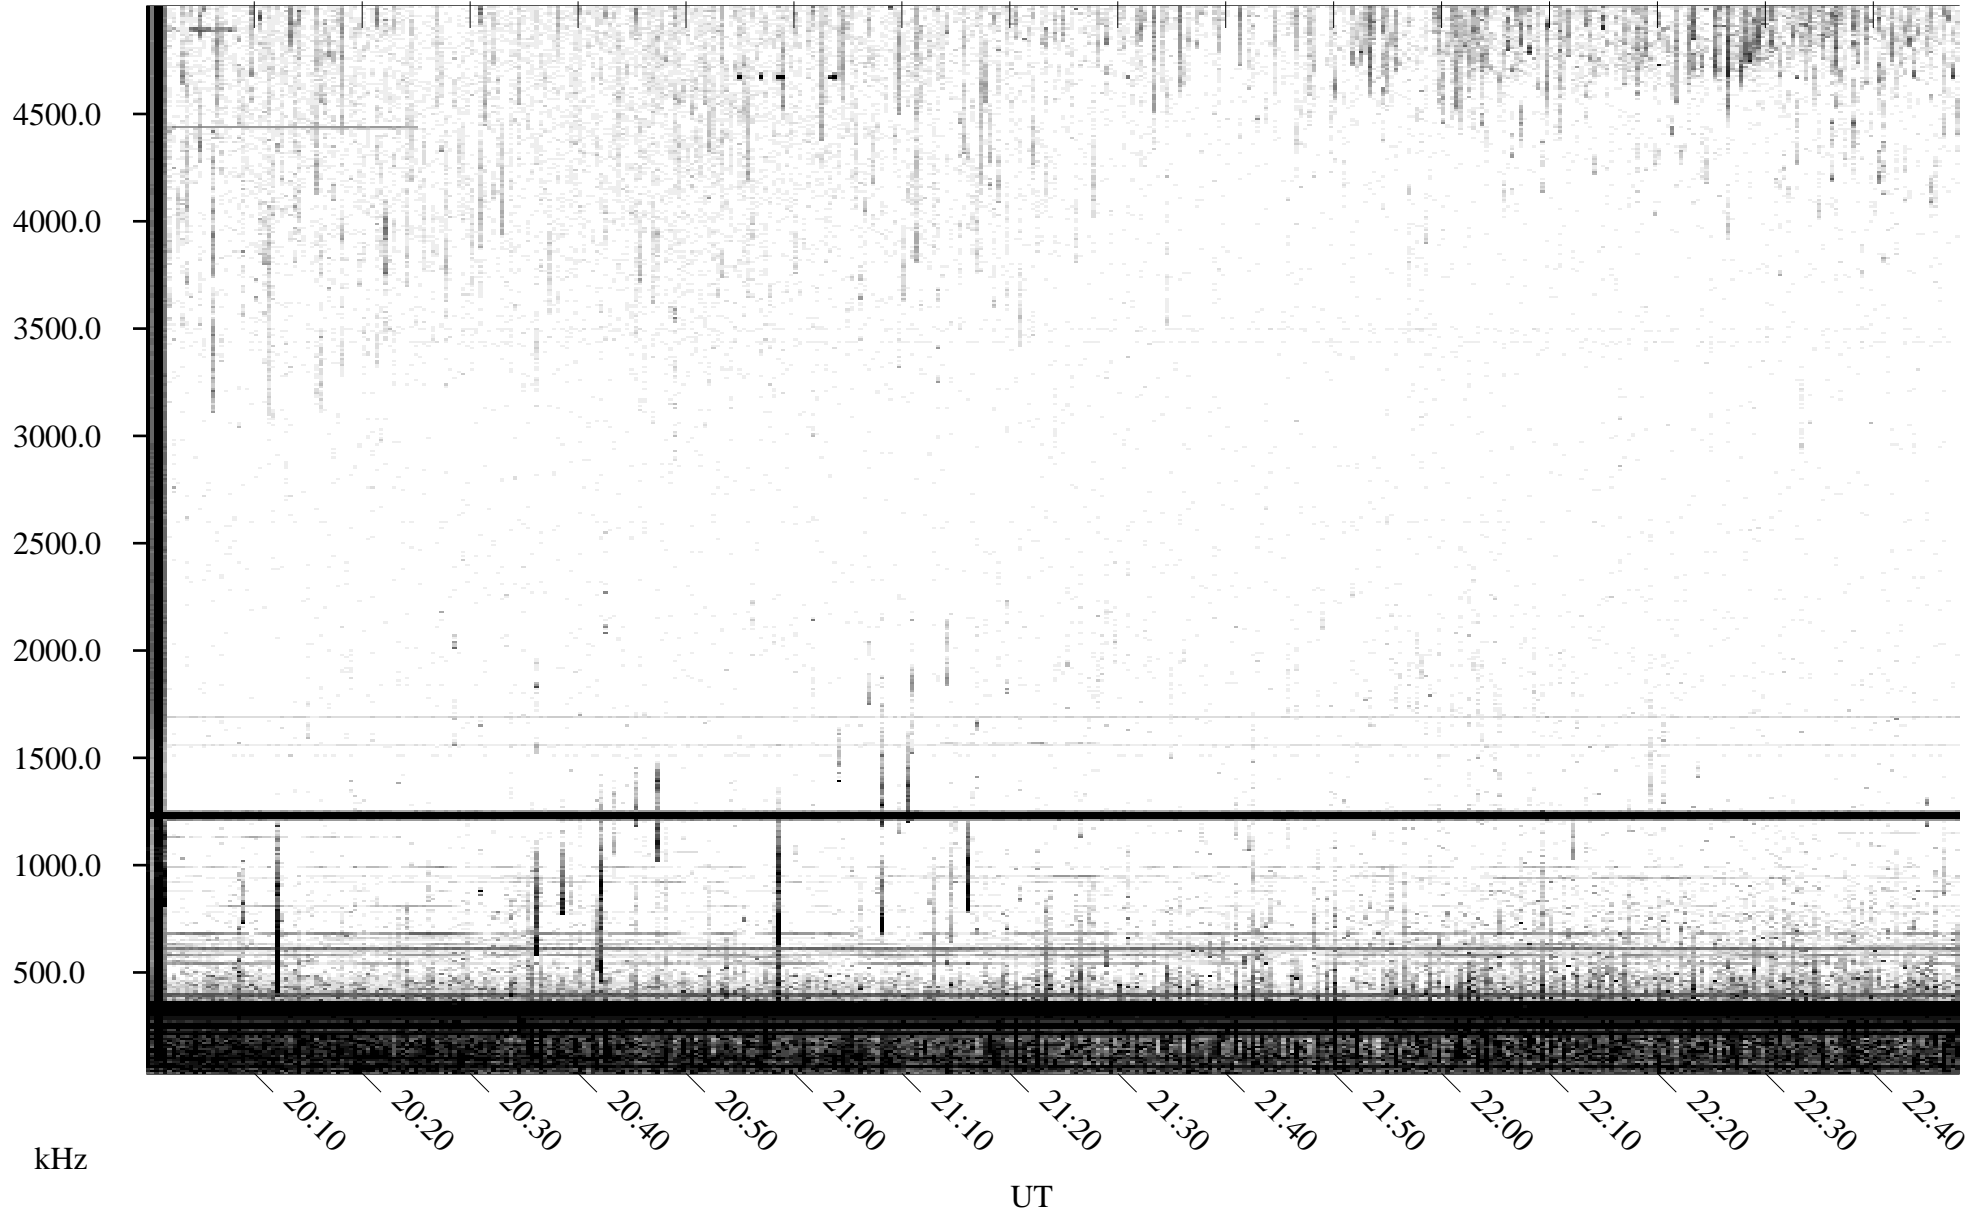

06/15/1995 Churchill, Manitoba

Linear Scale Black = 161 White = 15

ch95166l.r00m max_12

Page 1

06/15/1995 Churchill, Manitoba

Linear Scale Black = 161 White = 15

ch95166l.r00m max_12

Page 2

06/16/1995 Churchill, Manitoba

Linear Scale Black = 161 White = 15

ch95166l.r00m max_12

Page 3

06/16/1995 Churchill, Manitoba

Linear Scale Black = 161 White = 15

ch95166l.r00m max_12

Page 4

06/16/1995 Churchill, Manitoba

Linear Scale Black = 161 White = 15

ch95166l.r00m max_12

Page 5

06/16/1995 Churchill, Manitoba

Linear Scale Black = 161 White = 15

ch95166l.r00m max_12

Page 6

06/16/1995 Churchill, Manitoba

Linear Scale Black = 161 White = 15

ch95166l.r00m max_12

Page 7

06/16/1995 Churchill, Manitoba

Linear Scale Black = 161 White = 15

ch95166l.r00m max_12

Page 8