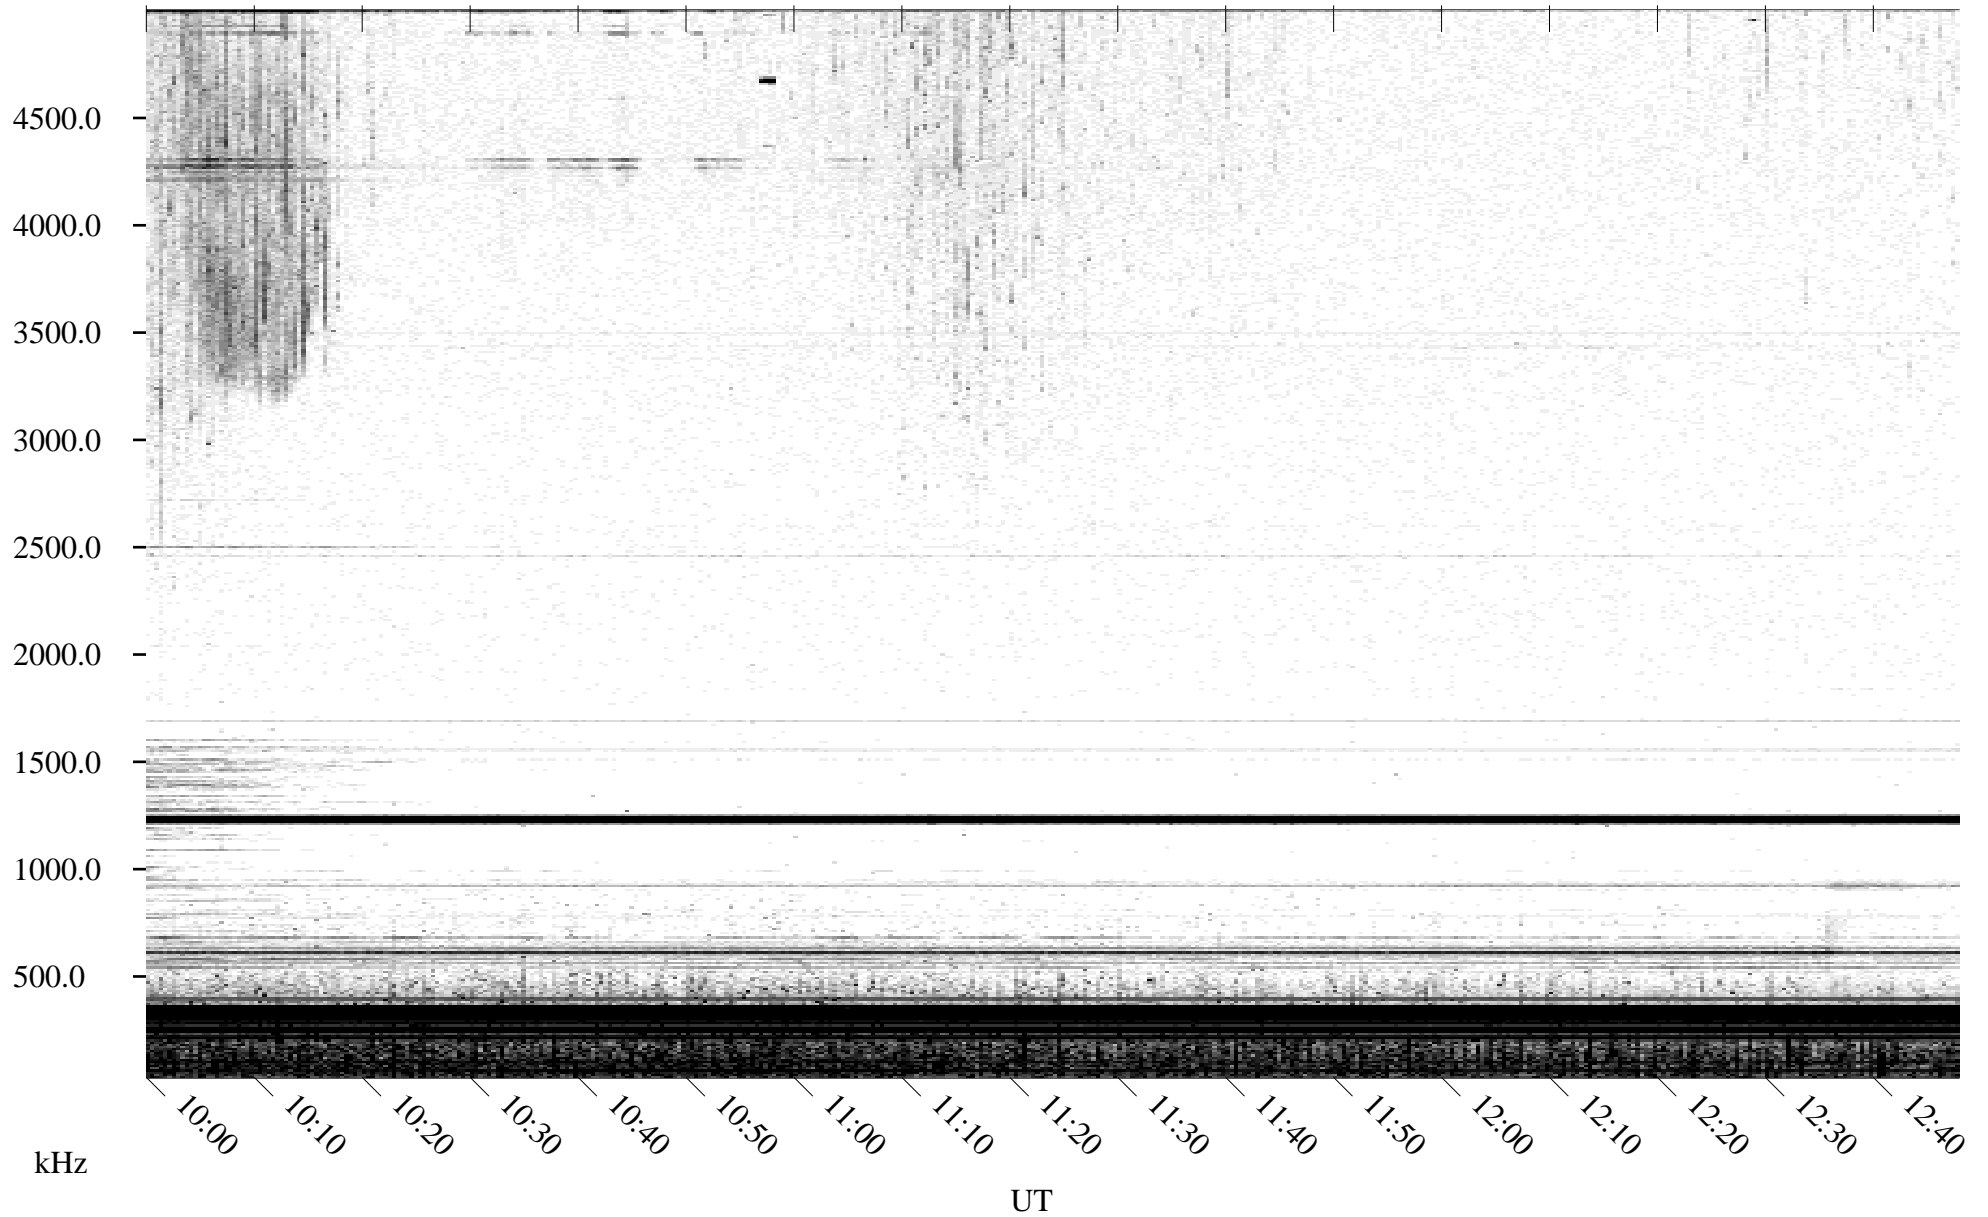

06/15/1995 Churchill, Manitoba

Linear Scale Black = 161 White = 15

ch95166l.r00m max_12

Page 1

06/15/1995 Churchill, Manitoba

Linear Scale Black = 161 White = 15

ch95166l.r00m max_12

Page 2

06/16/1995 Churchill, Manitoba

Linear Scale Black = 161 White = 15

ch95166l.r00m max_12

Page 3

06/16/1995 Churchill, Manitoba

Linear Scale Black = 161 White = 15

ch95166l.r00m max_12

Page 4

06/16/1995 Churchill, Manitoba

Linear Scale Black = 161 White = 15

ch95166l.r00m max_12

Page 5

06/16/1995 Churchill, Manitoba

Linear Scale Black = 161 White = 15

ch95166l.r00m max_12

Page 6

06/16/1995 Churchill, Manitoba

Linear Scale Black = 161 White = 15

ch95166l.r00m max_12

Page 7

06/16/1995 Churchill, Manitoba

Linear Scale Black = 161 White = 15

ch95166l.r00m max_12

Page 8