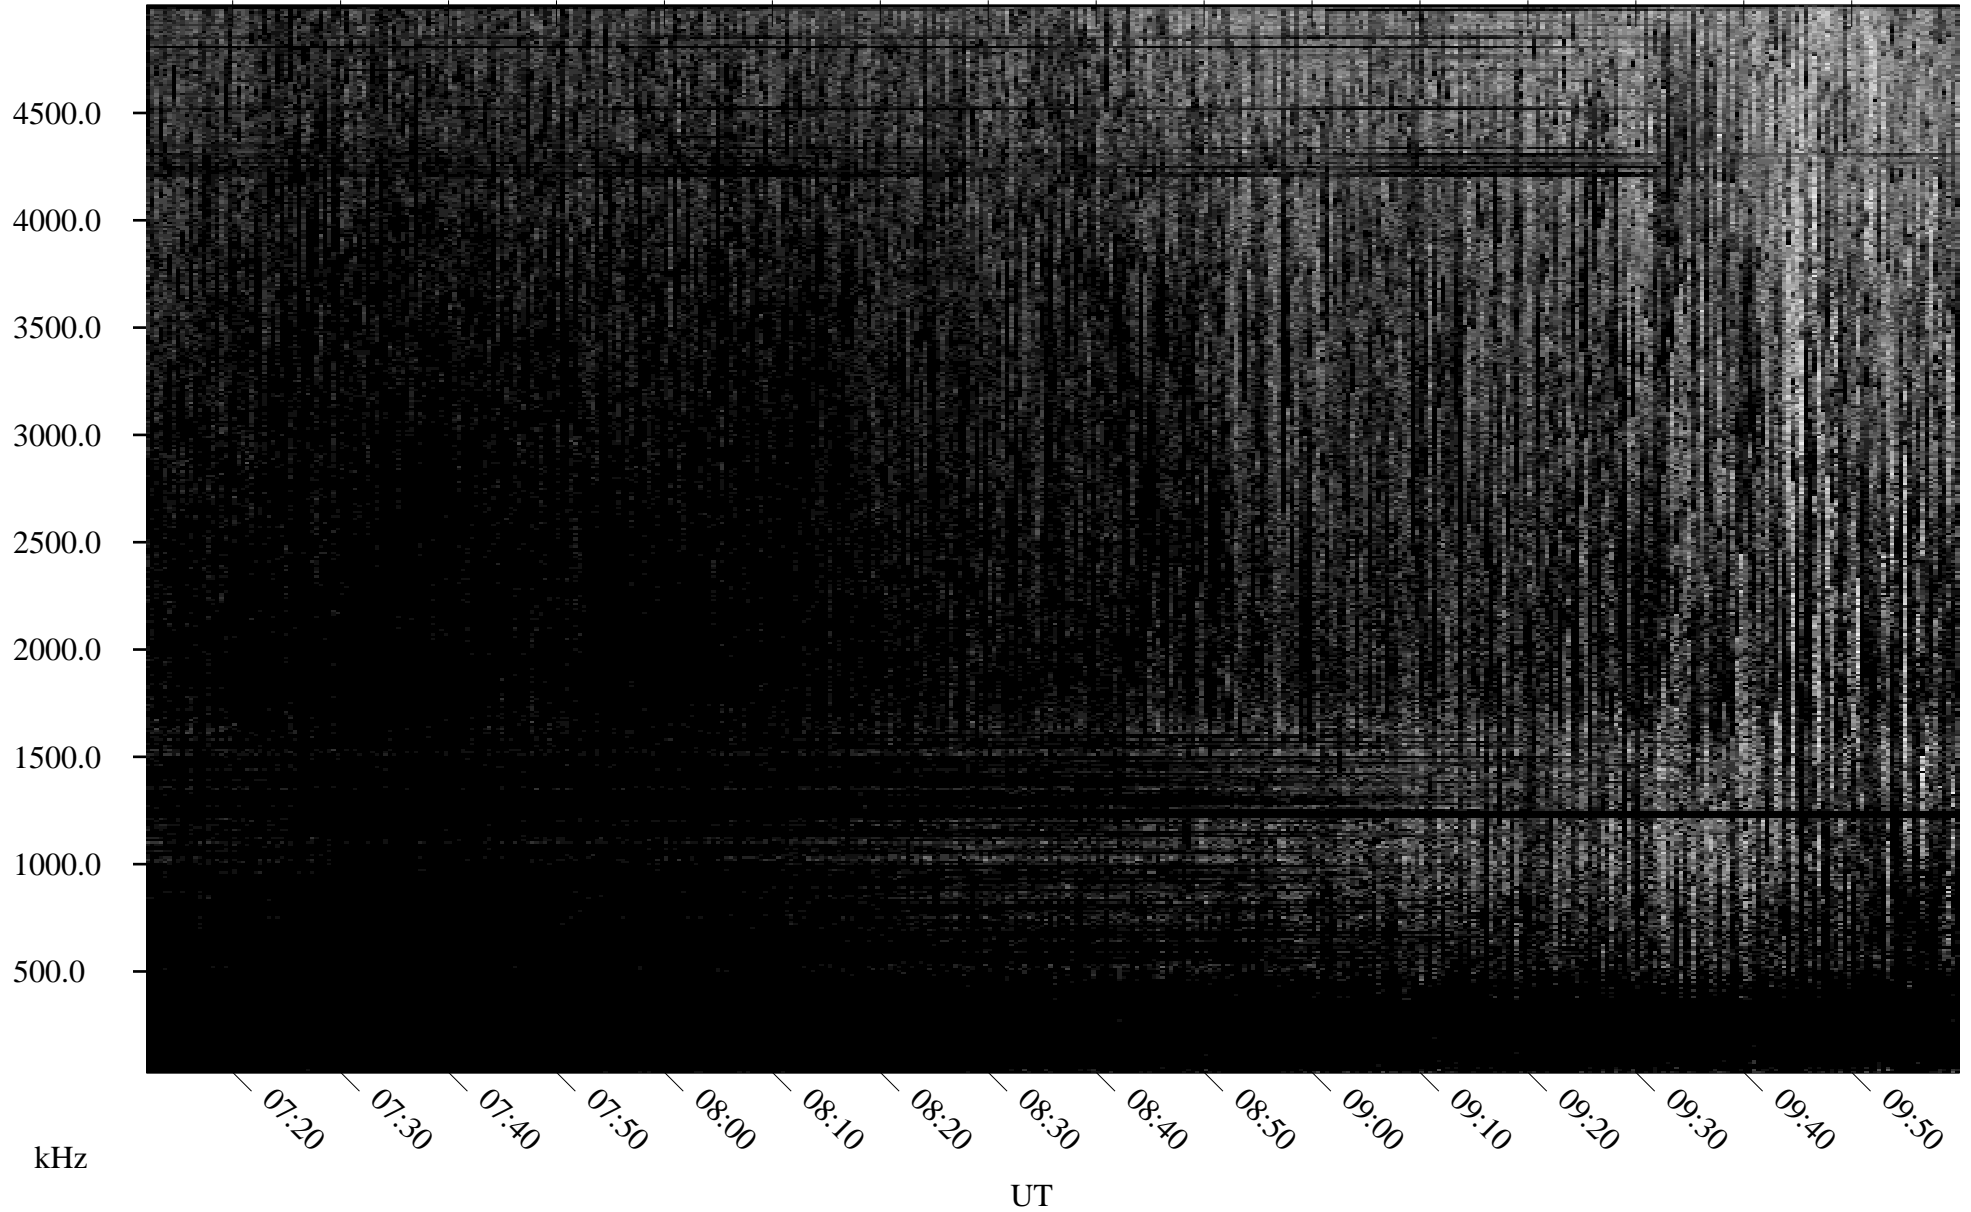

06/16/1995 Churchill, Manitoba

Linear Scale Black = 161 White = 15

ch95167l.r00m max_12

Page 1

06/16/1995 Churchill, Manitoba

Linear Scale Black = 161 White = 15

ch95167l.r00m max_12

Page 2

06/17/1995 Churchill, Manitoba

Linear Scale Black = 161 White = 15

ch95167l.r00m max_12

Page 3

06/17/1995 Churchill, Manitoba

Linear Scale Black = 161 White = 15

ch95167l.r00m max_12

Page 4

06/17/1995 Churchill, Manitoba

Linear Scale Black = 161 White = 15

ch95167l.r00m max_12

Page 5

06/17/1995 Churchill, Manitoba

Linear Scale Black = 161 White = 15

ch95167l.r00m max_12

Page 6