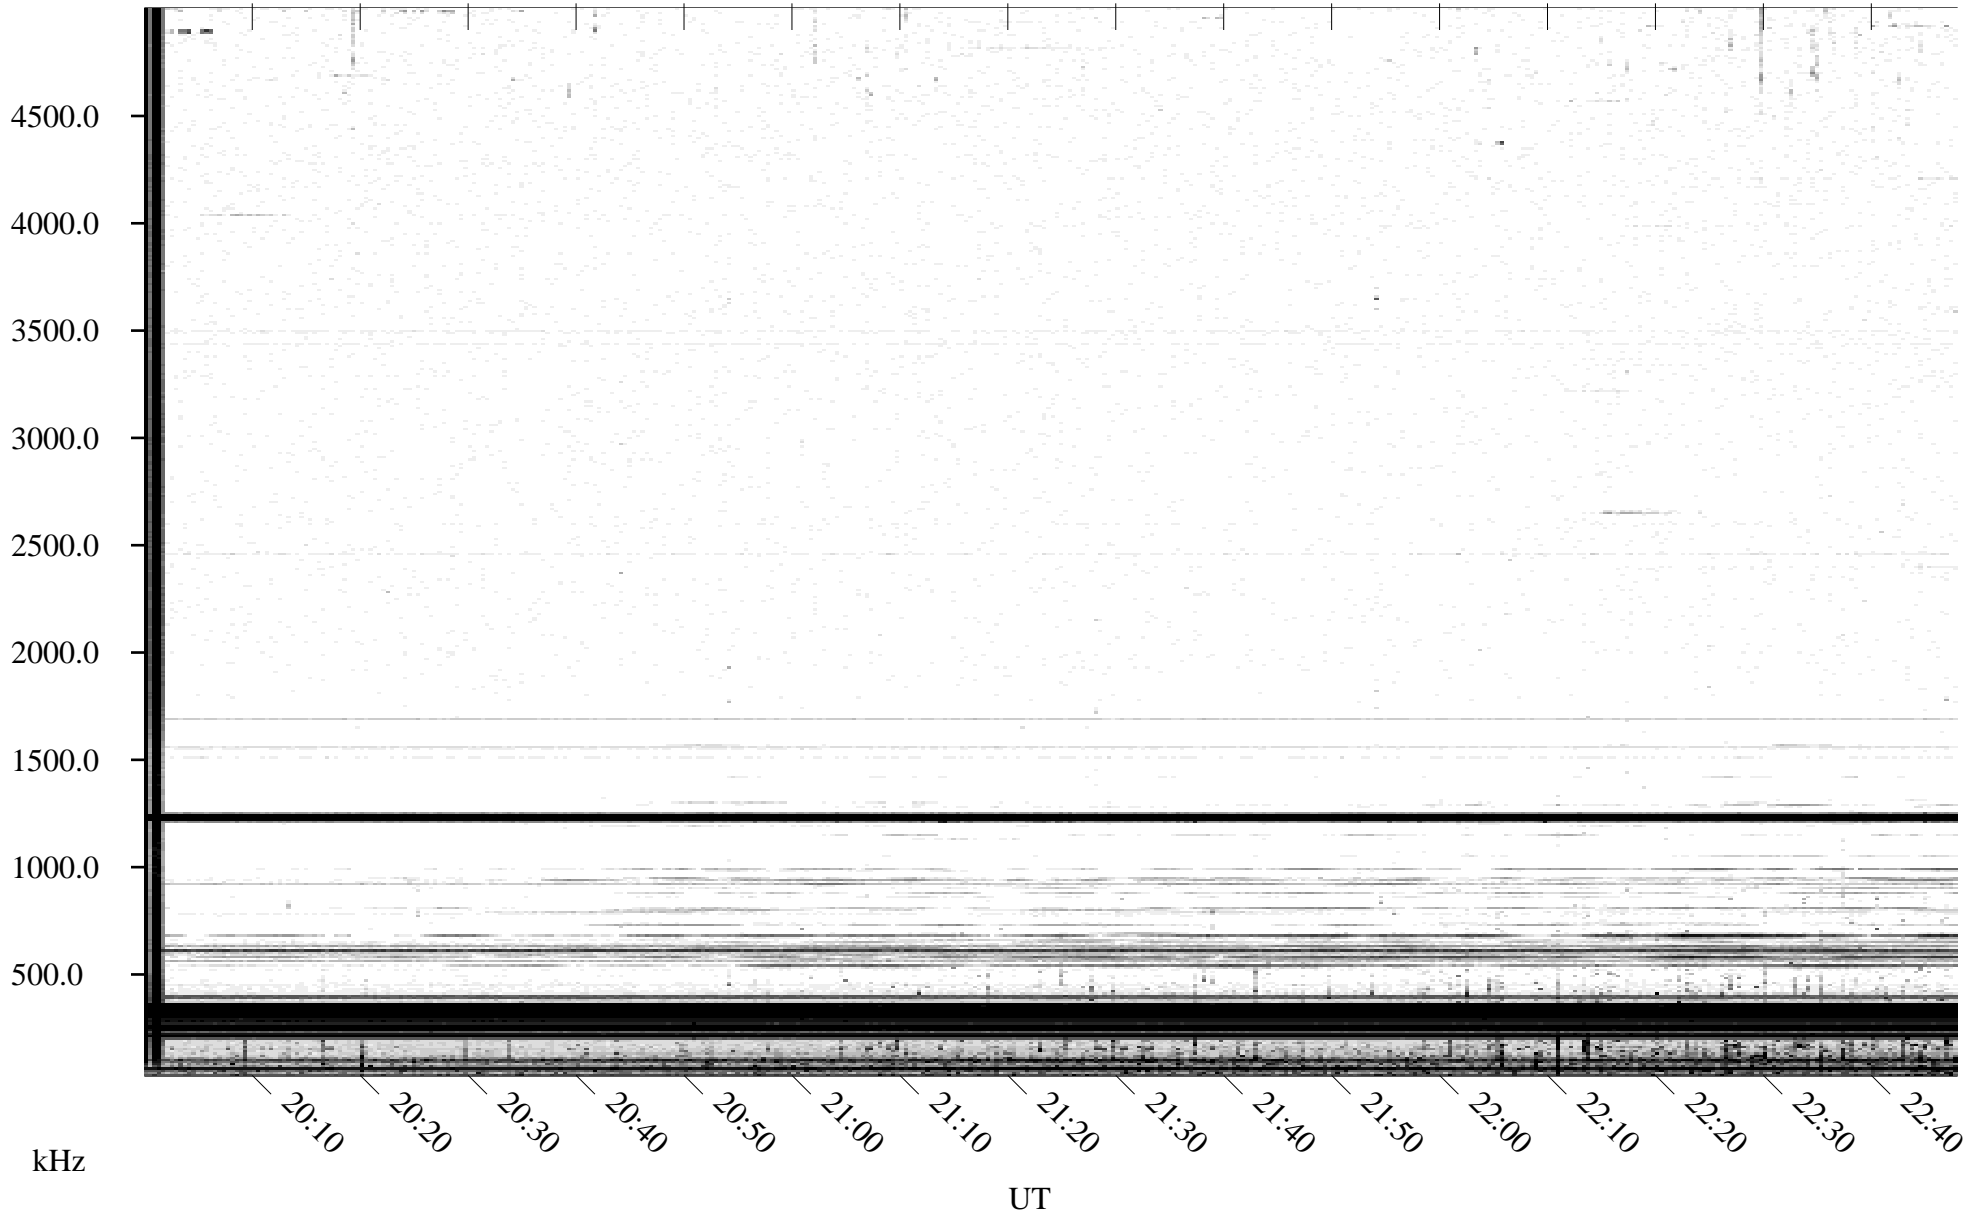

06/16/1995 Churchill, Manitoba

Linear Scale Black = 161 White = 15

ch95167l.r00m max_12

Page 1

06/16/1995 Churchill, Manitoba

Linear Scale Black = 161 White = 15

ch95167l.r00m max_12

Page 2

06/17/1995 Churchill, Manitoba

Linear Scale Black = 161 White = 15

ch95167l.r00m max_12

Page 3

06/17/1995 Churchill, Manitoba

Linear Scale Black = 161 White = 15

ch95167l.r00m max_12

Page 4

06/17/1995 Churchill, Manitoba

Linear Scale Black = 161 White = 15

ch95167l.r00m max_12

Page 5

06/17/1995 Churchill, Manitoba

Linear Scale Black = 161 White = 15

ch95167l.r00m max_12

Page 6