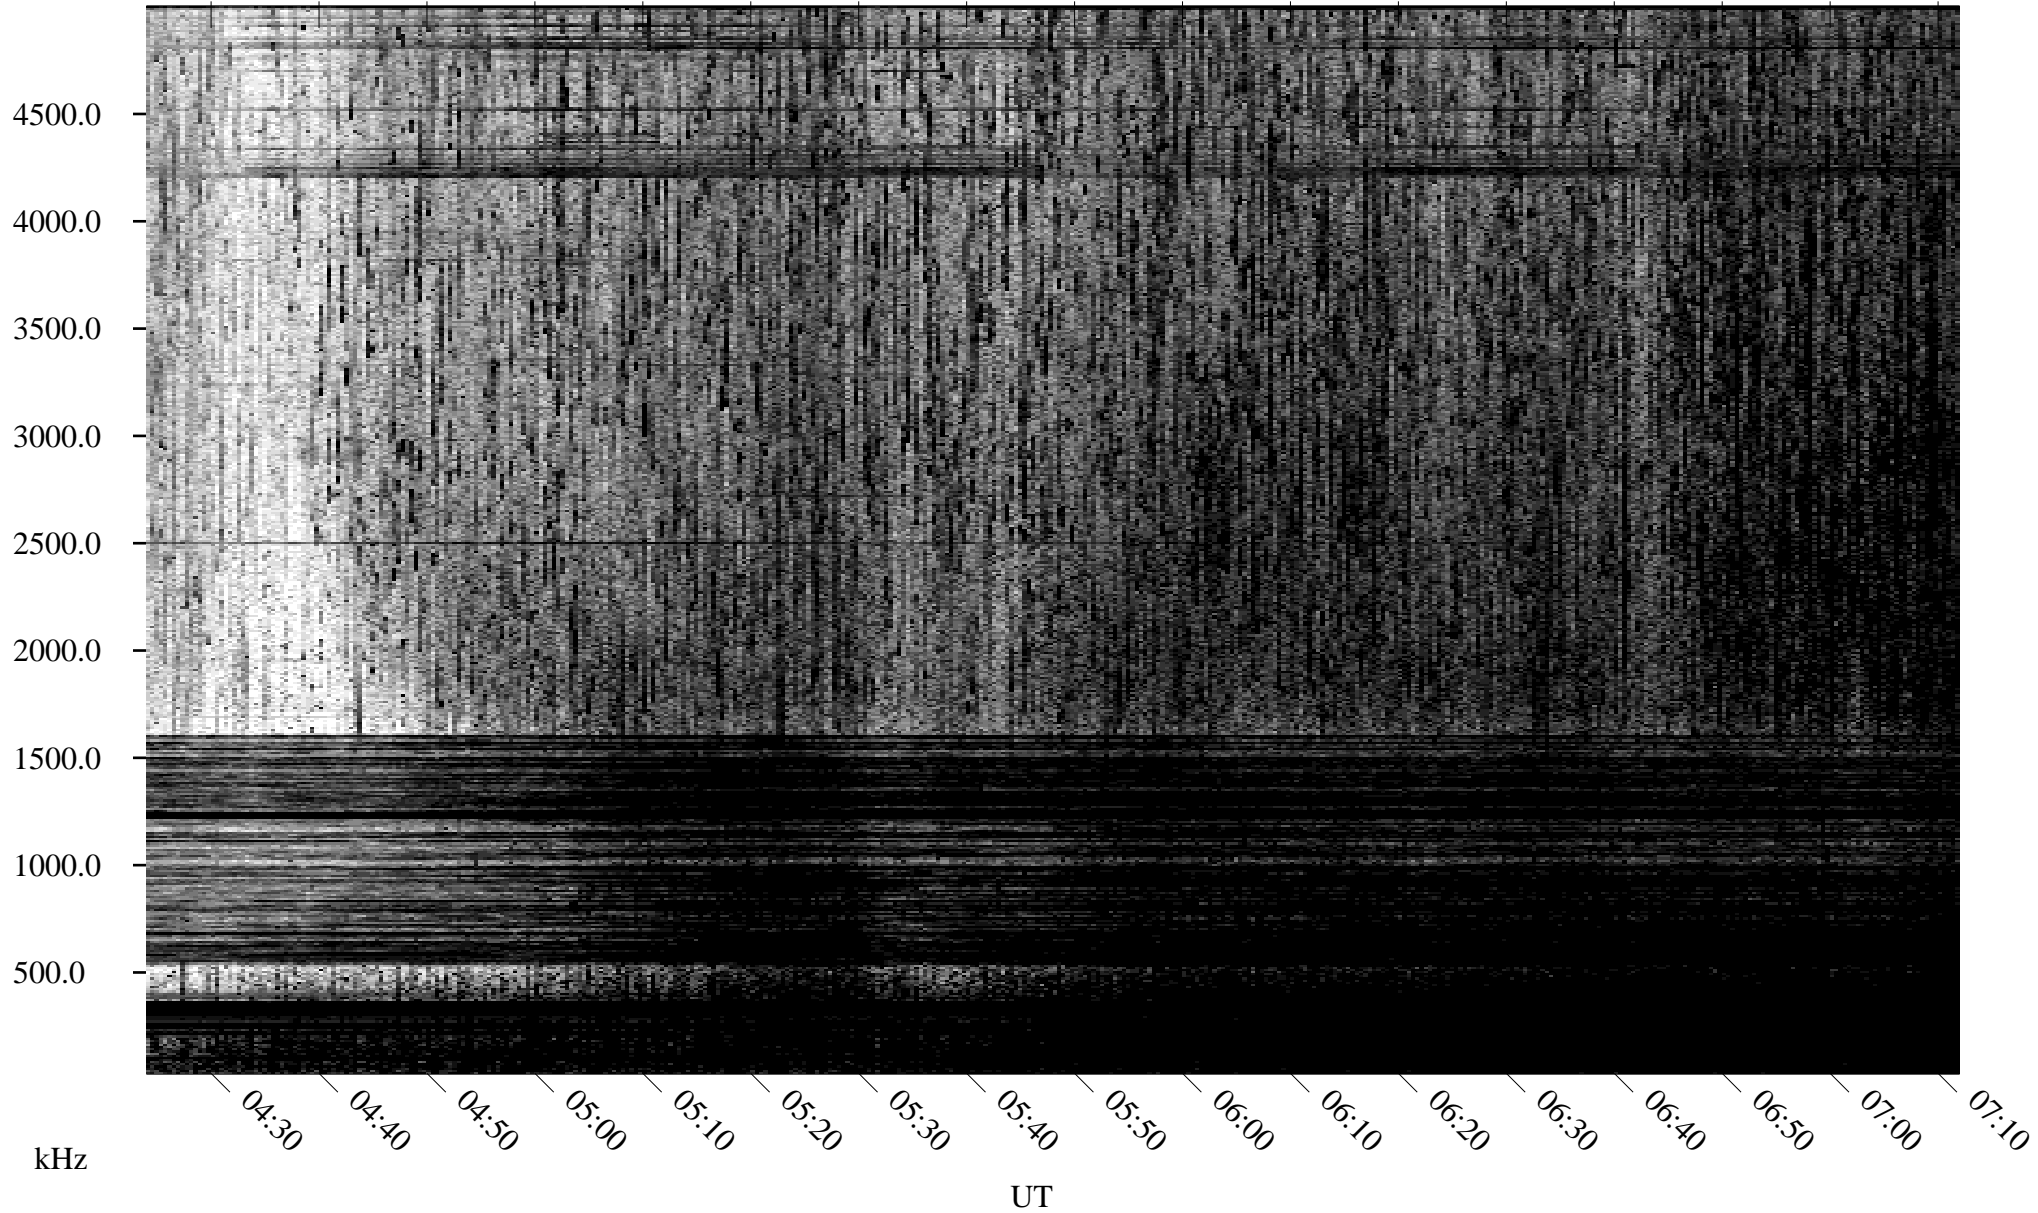

06/16/1995 Churchill, Manitoba

Linear Scale Black = 161 White = 15

ch95167l.r00m max_12

Page 1

06/16/1995 Churchill, Manitoba

Linear Scale Black = 161 White = 15

ch95167l.r00m max_12

Page 2

06/17/1995 Churchill, Manitoba

Linear Scale Black = 161 White = 15

ch95167l.r00m max_12

Page 3

06/17/1995 Churchill, Manitoba

Linear Scale Black = 161 White = 15

ch95167l.r00m max_12

Page 4

06/17/1995 Churchill, Manitoba

Linear Scale Black = 161 White = 15

ch95167l.r00m max_12

Page 5

06/17/1995 Churchill, Manitoba

Linear Scale Black = 161 White = 15

ch95167l.r00m max_12

Page 6