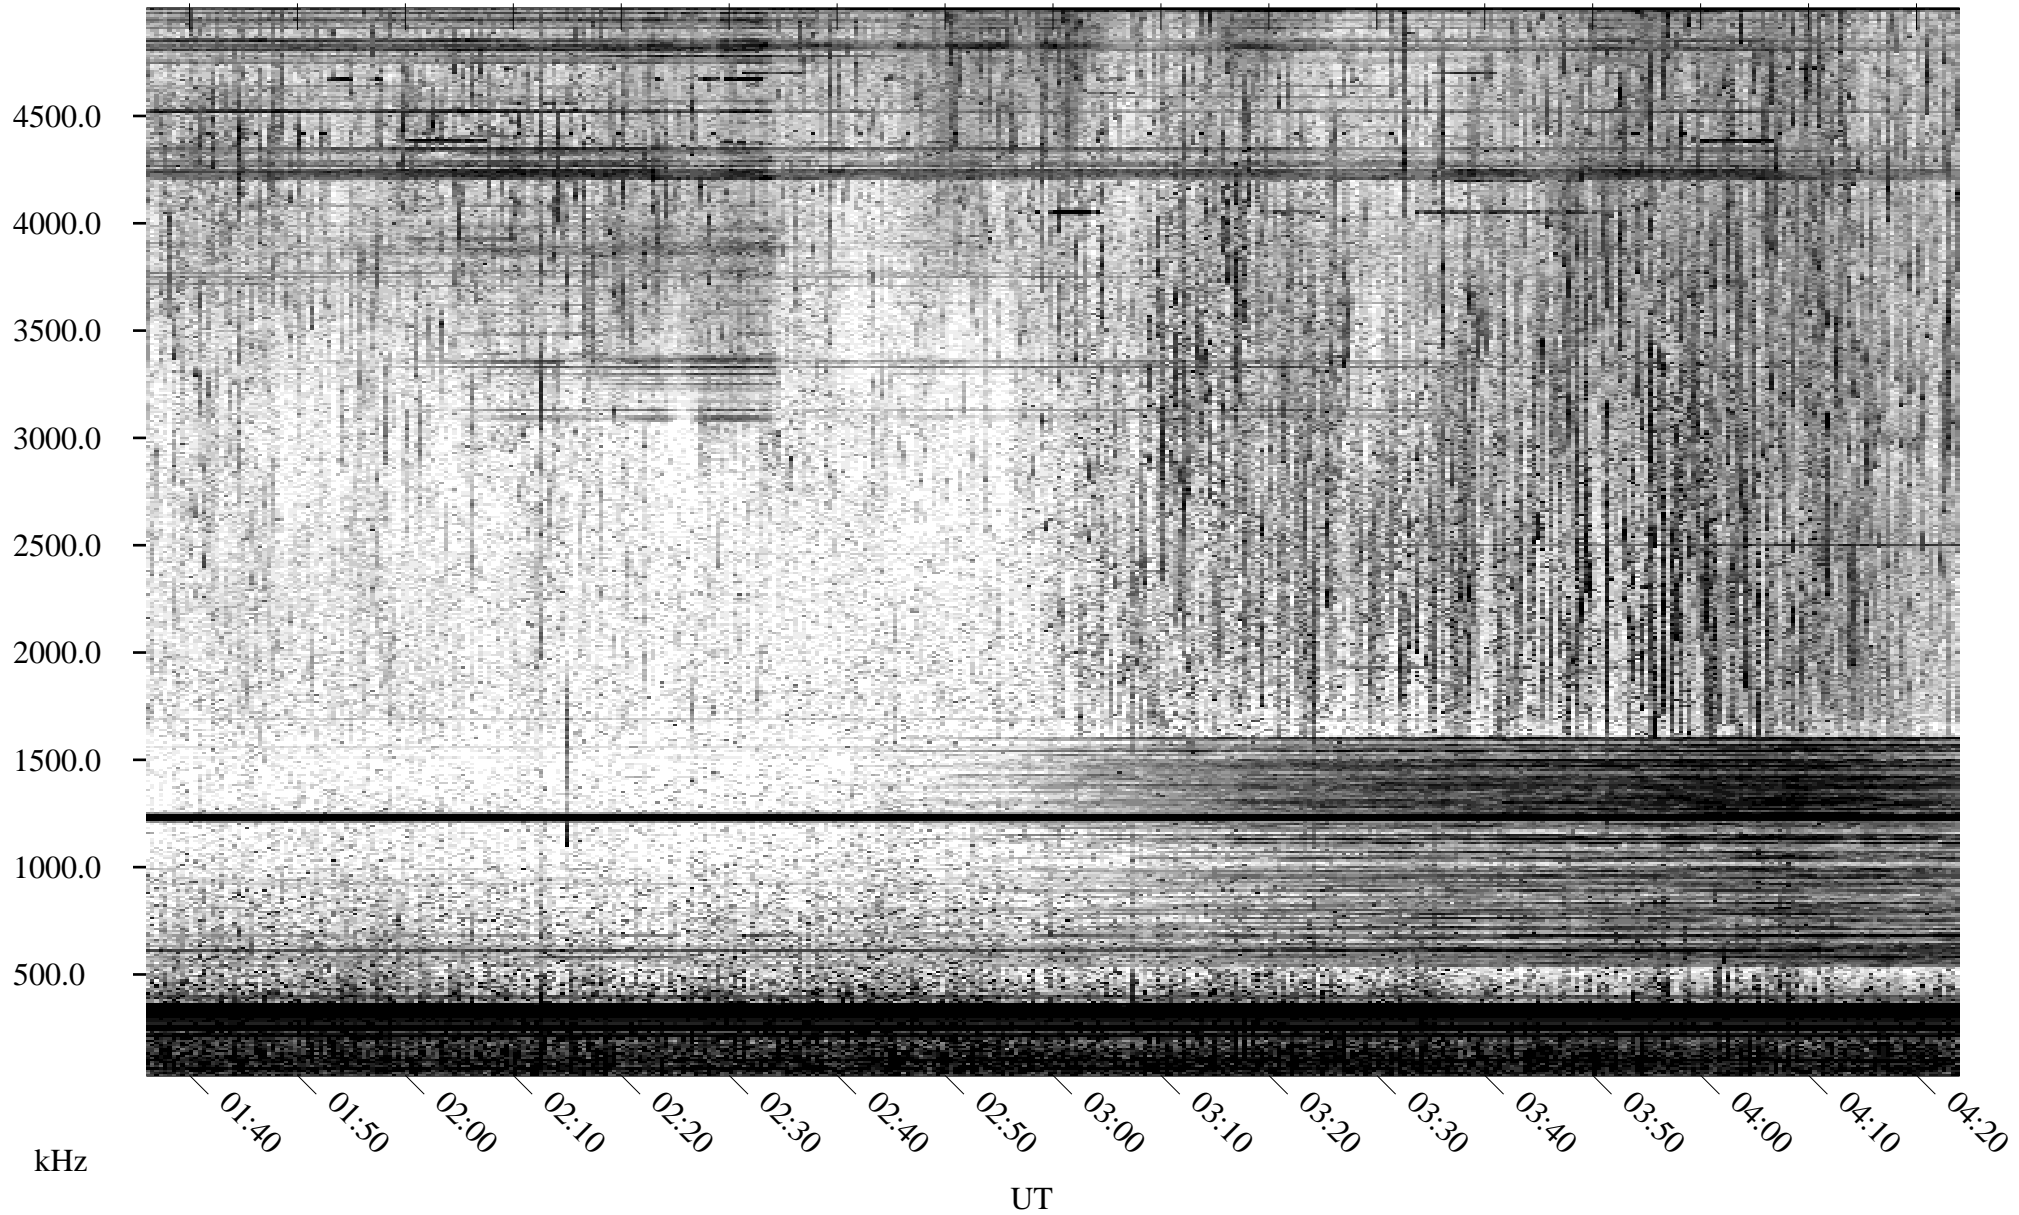

06/16/1995 Churchill, Manitoba

Linear Scale Black = 161 White = 15

ch95167l.r00m max_12

Page 1

06/16/1995 Churchill, Manitoba

Linear Scale Black = 161 White = 15

ch95167l.r00m max_12

Page 2

06/17/1995 Churchill, Manitoba

Linear Scale Black = 161 White = 15

ch95167l.r00m max_12

Page 3

06/17/1995 Churchill, Manitoba

Linear Scale Black = 161 White = 15

ch95167l.r00m max_12

Page 4

06/17/1995 Churchill, Manitoba

Linear Scale Black = 161 White = 15

ch95167l.r00m max_12

Page 5

06/17/1995 Churchill, Manitoba

Linear Scale Black = 161 White = 15

ch95167l.r00m max_12

Page 6