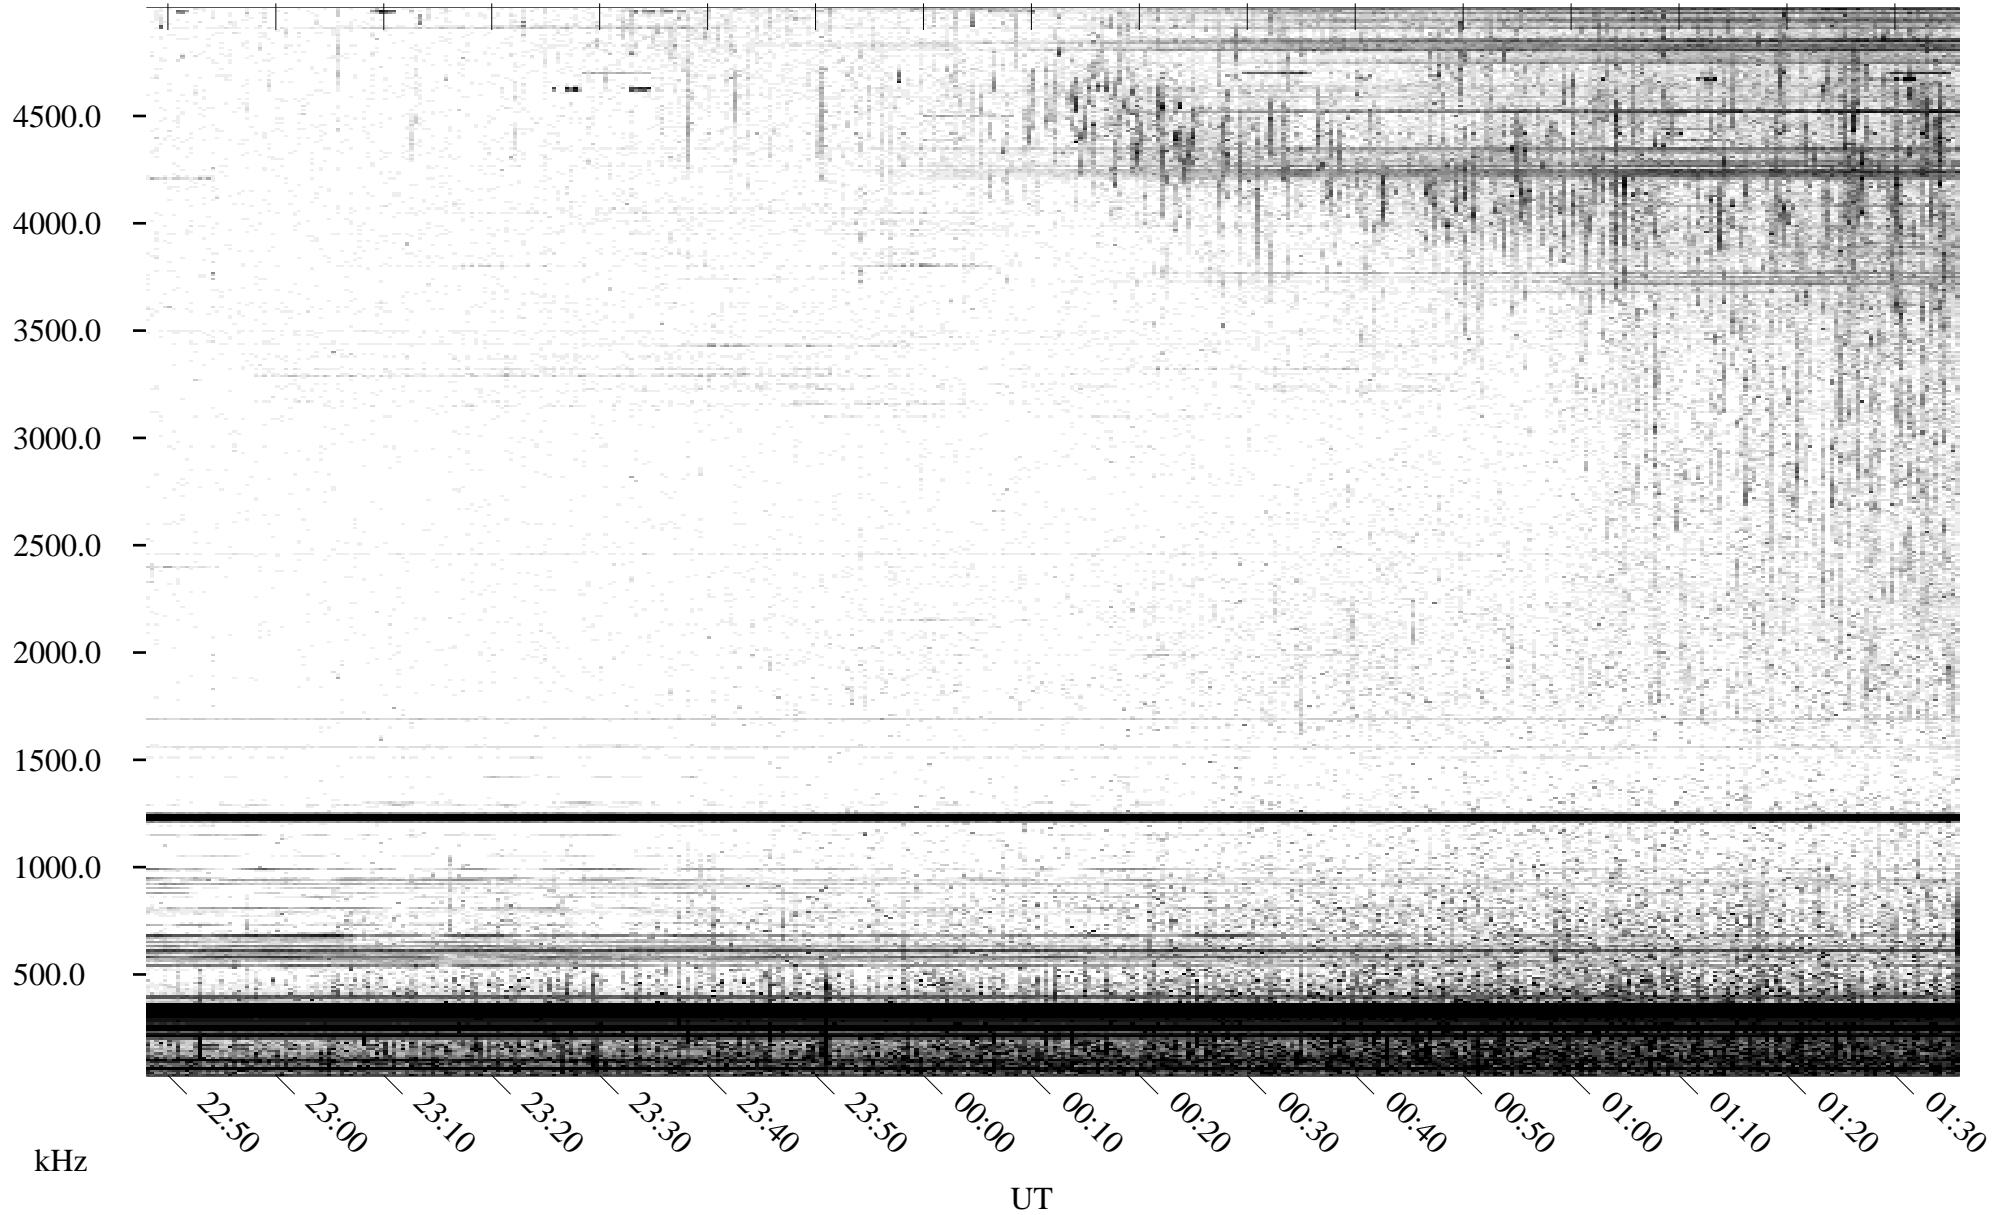

06/16/1995 Churchill, Manitoba

Linear Scale Black = 161 White = 15

ch95167l.r00m max_12

Page 1

06/16/1995 Churchill, Manitoba

Linear Scale Black = 161 White = 15

ch95167l.r00m max_12

Page 2

06/17/1995 Churchill, Manitoba

Linear Scale Black = 161 White = 15

ch95167l.r00m max_12

Page 3

06/17/1995 Churchill, Manitoba

Linear Scale Black = 161 White = 15

ch95167l.r00m max_12

Page 4

06/17/1995 Churchill, Manitoba

Linear Scale Black = 161 White = 15

ch95167l.r00m max_12

Page 5

06/17/1995 Churchill, Manitoba

Linear Scale Black = 161 White = 15

ch95167l.r00m max_12

Page 6