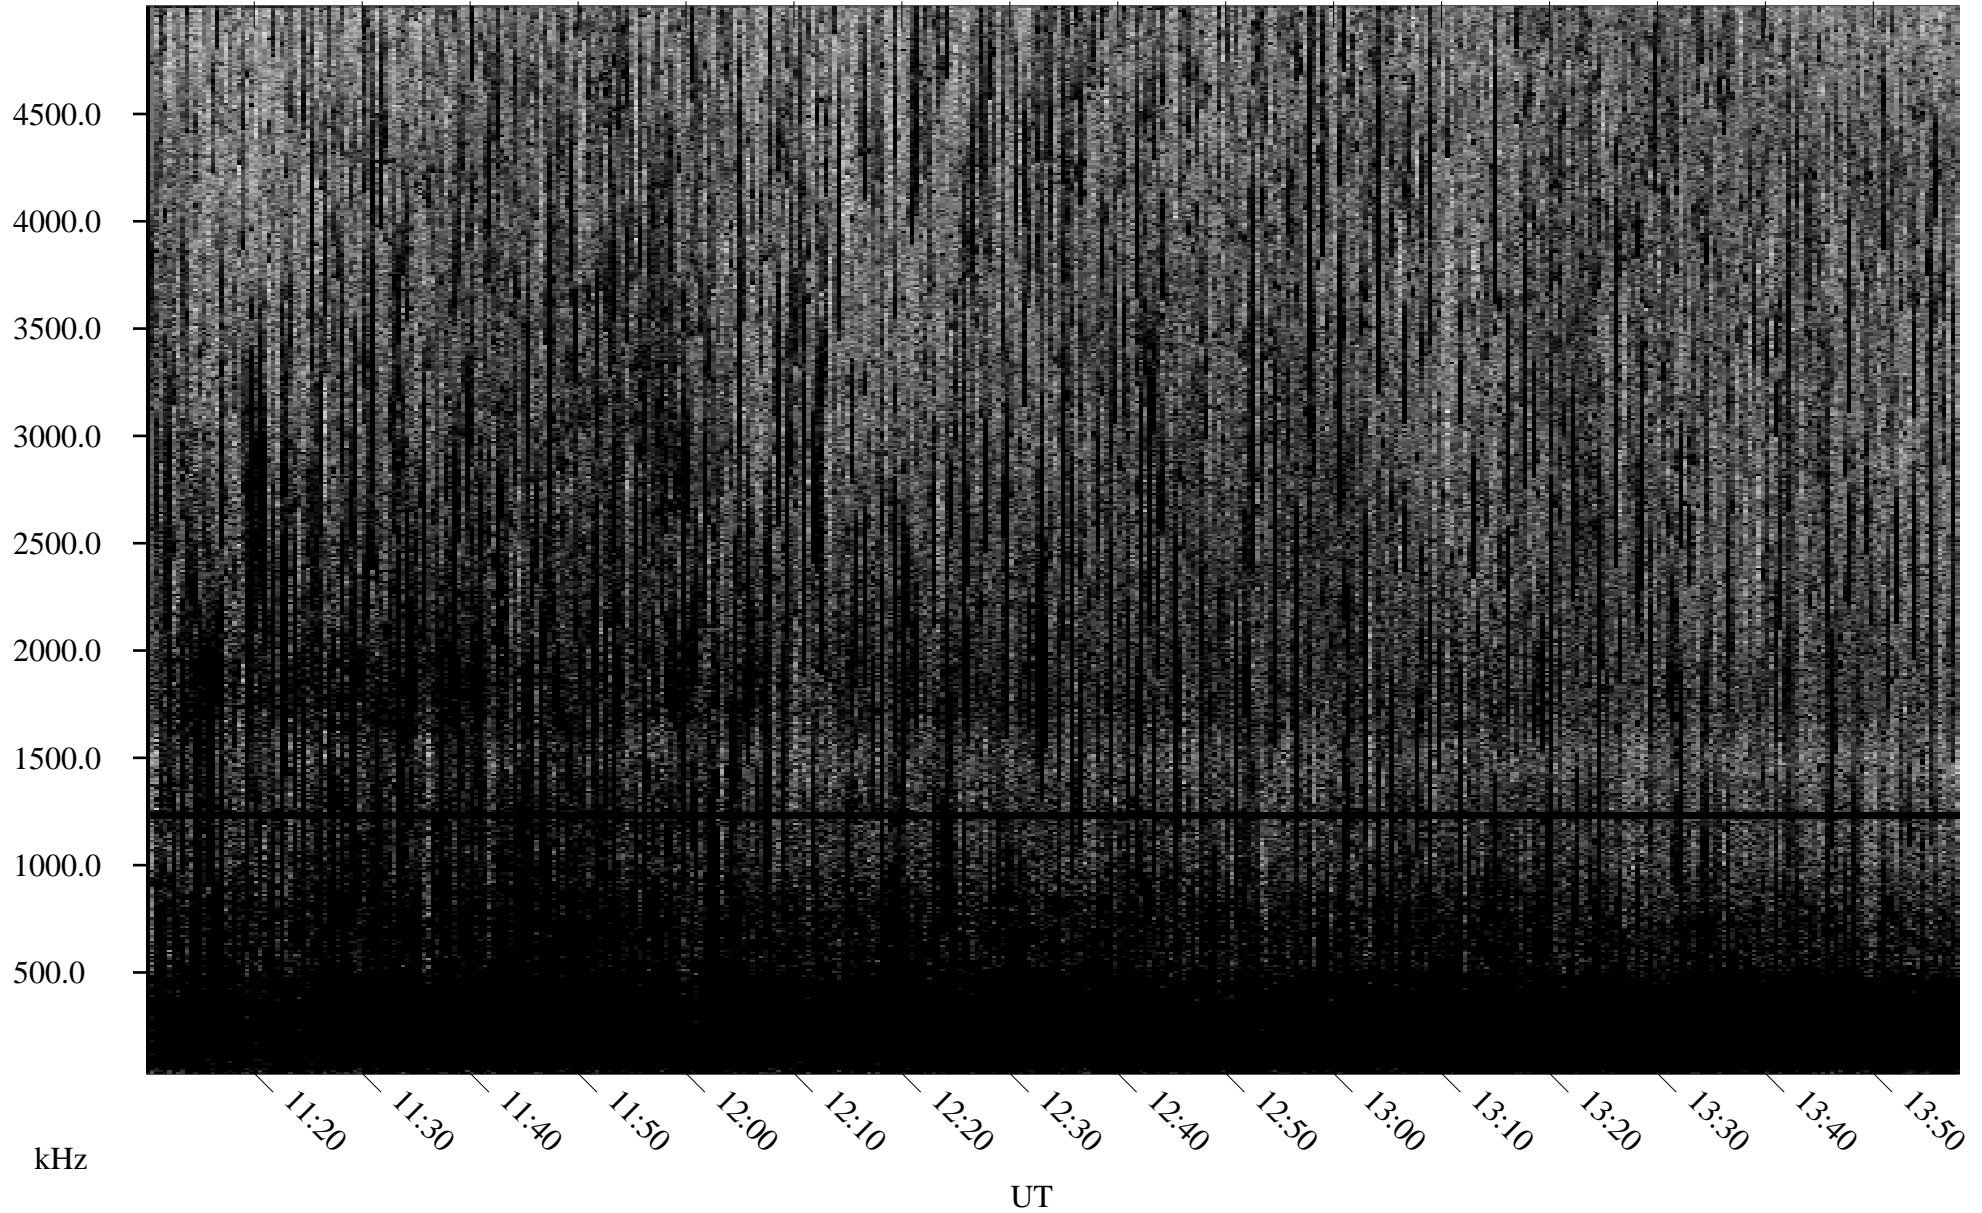

# 06/17/1995 Churchill, Manitoba

Linear Scale    Black = 161    White = 15

ch95168l.r01m max\_12

Page 1

# 06/17/1995 Churchill, Manitoba

Linear Scale    Black = 161    White = 15

ch95168l.r01m max\_12

Page 2