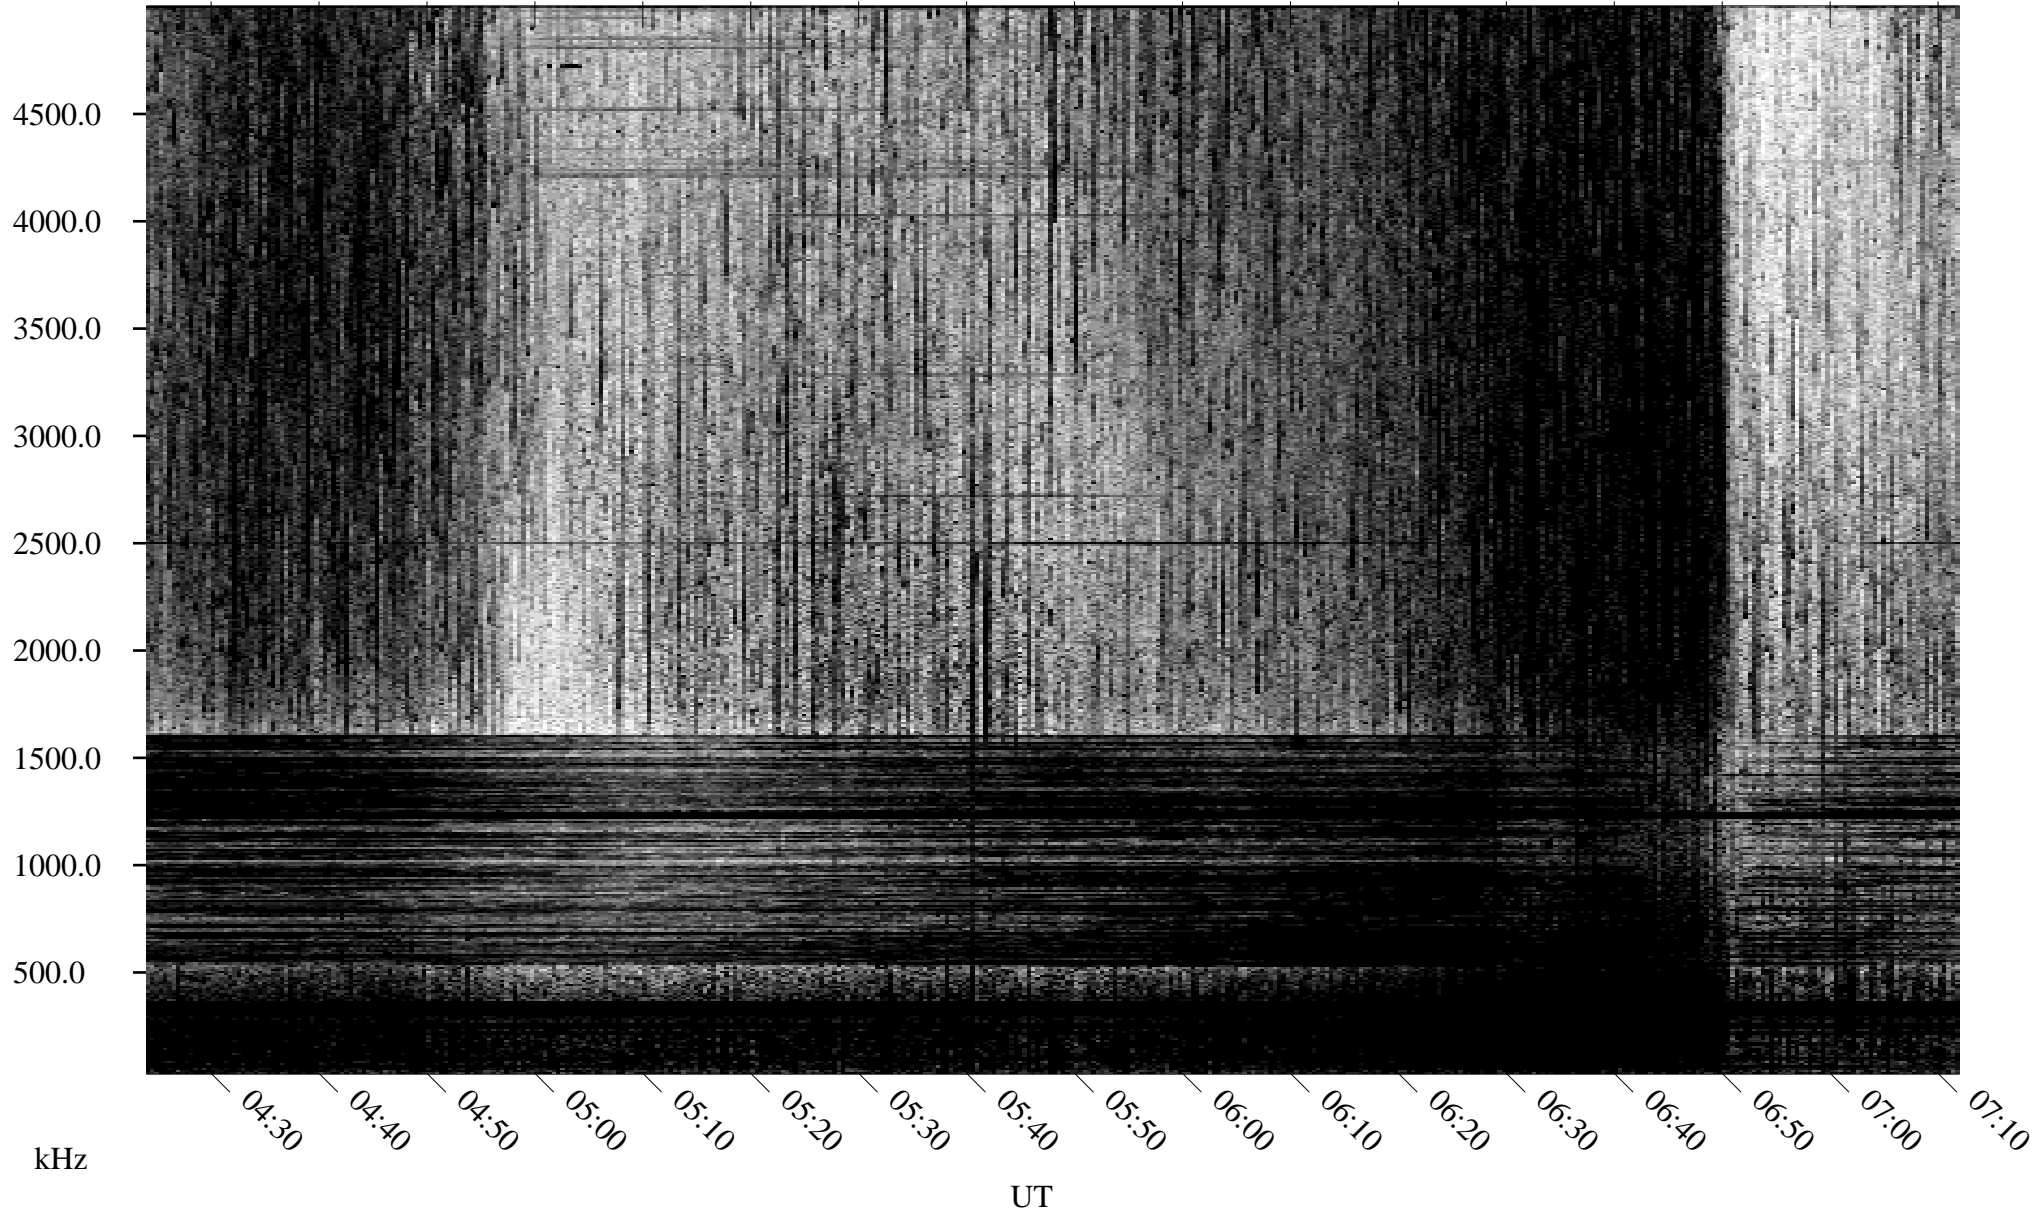

06/17/1995 Churchill, Manitoba

Linear Scale Black = 161 White = 15

ch95168l.r02m max_12

Page 1

06/17/1995 Churchill, Manitoba

Linear Scale Black = 161 White = 15

ch95168l.r02m max_12

Page 2

06/18/1995 Churchill, Manitoba

Linear Scale Black = 161 White = 15

ch95168l.r02m max_12

Page 3

06/18/1995 Churchill, Manitoba

Linear Scale Black = 161 White = 15

ch95168l.r02m max_12

Page 4

06/18/1995 Churchill, Manitoba

Linear Scale Black = 161 White = 15

ch95168l.r02m max_12

Page 5

06/18/1995 Churchill, Manitoba

Linear Scale Black = 161 White = 15

ch95168l.r02m max_12

Page 6

06/18/1995 Churchill, Manitoba

Linear Scale Black = 161 White = 15

ch95168l.r02m max_12

06/18/1995 Churchill, Manitoba

Linear Scale Black = 161 White = 15

ch95168l.r02m max_12

Page 8