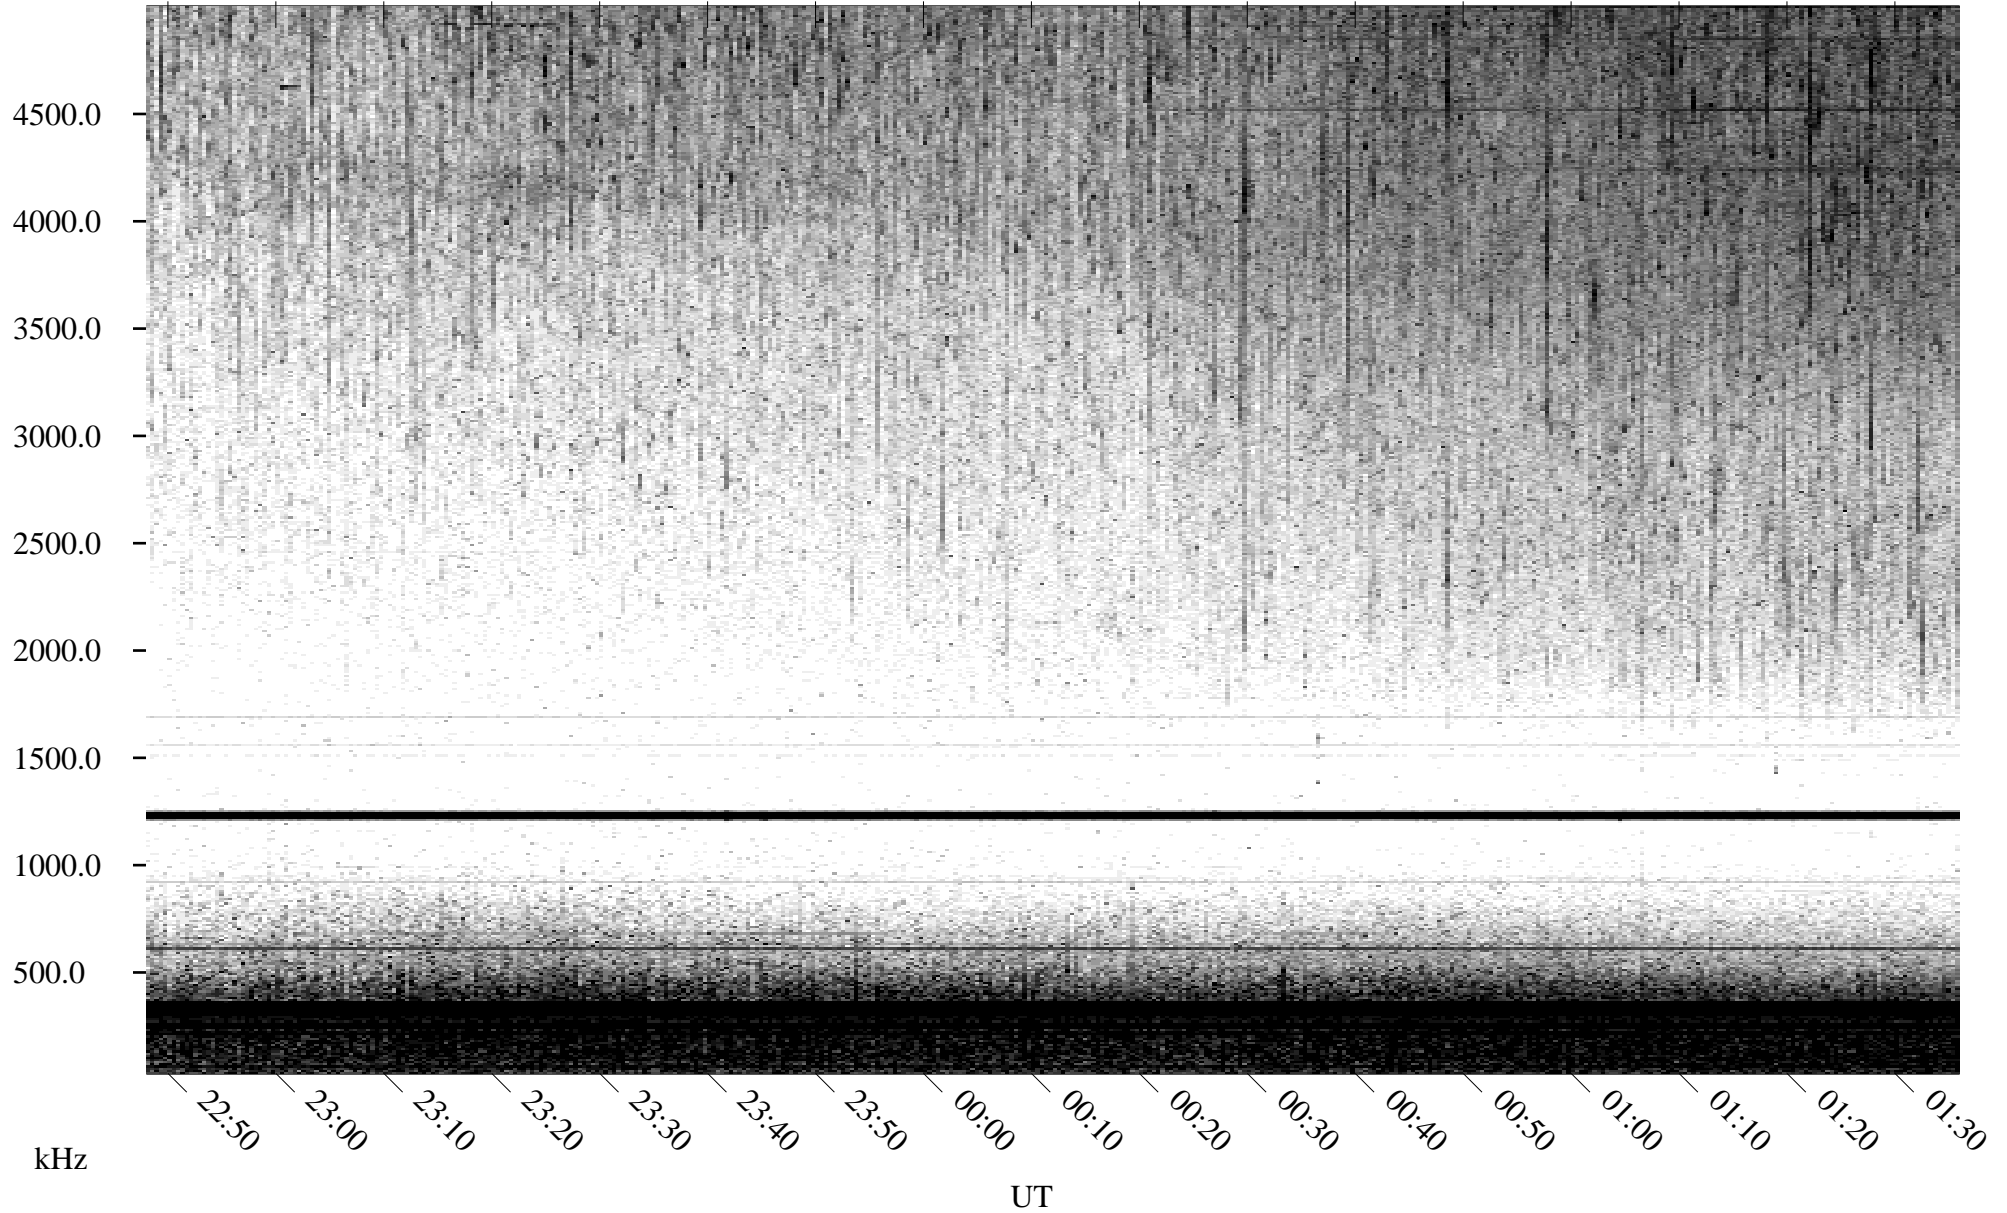

06/17/1995 Churchill, Manitoba

Linear Scale Black = 161 White = 15

ch95168l.r02m max_12

Page 1

06/17/1995 Churchill, Manitoba

Linear Scale Black = 161 White = 15

ch95168l.r02m max_12

Page 2

06/18/1995 Churchill, Manitoba

Linear Scale Black = 161 White = 15

ch95168l.r02m max_12

Page 3

06/18/1995 Churchill, Manitoba

Linear Scale Black = 161 White = 15

ch95168l.r02m max_12

Page 4

06/18/1995 Churchill, Manitoba

Linear Scale Black = 161 White = 15

ch95168l.r02m max_12

Page 5

06/18/1995 Churchill, Manitoba

Linear Scale Black = 161 White = 15

ch95168l.r02m max_12

Page 6

06/18/1995 Churchill, Manitoba

Linear Scale Black = 161 White = 15

ch95168l.r02m max_12

06/18/1995 Churchill, Manitoba

Linear Scale Black = 161 White = 15

ch95168l.r02m max_12

Page 8