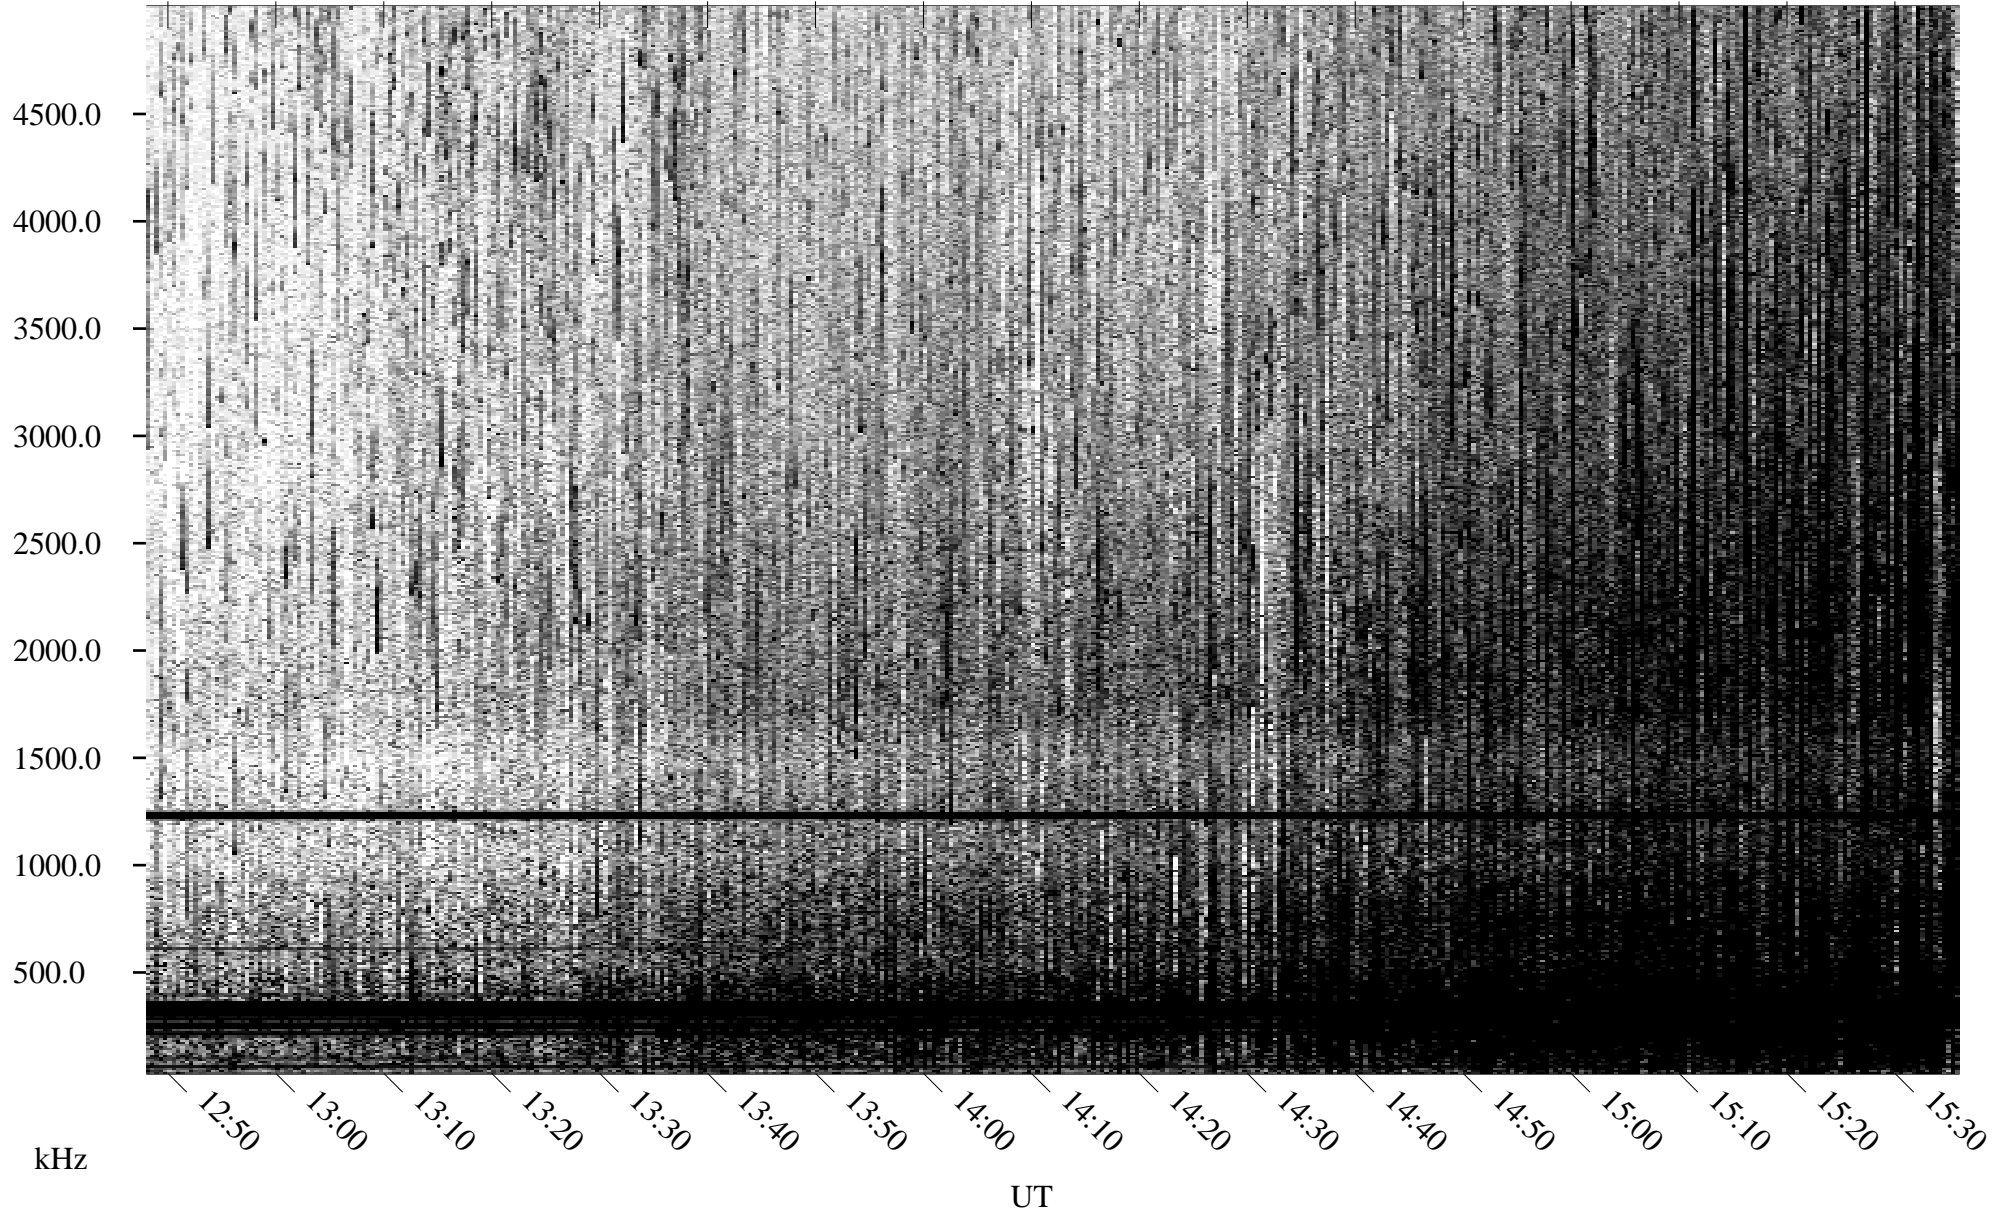

06/17/1995 Churchill, Manitoba

Linear Scale Black = 161 White = 15

ch95168l.r02m max_12

Page 1

06/17/1995 Churchill, Manitoba

Linear Scale Black = 161 White = 15

ch95168l.r02m max_12

Page 2

06/18/1995 Churchill, Manitoba

Linear Scale Black = 161 White = 15

ch95168l.r02m max_12

Page 3

06/18/1995 Churchill, Manitoba

Linear Scale Black = 161 White = 15

ch95168l.r02m max_12

Page 4

06/18/1995 Churchill, Manitoba

Linear Scale Black = 161 White = 15

ch95168l.r02m max_12

Page 5

06/18/1995 Churchill, Manitoba

Linear Scale Black = 161 White = 15

ch95168l.r02m max_12

Page 6

06/18/1995 Churchill, Manitoba

Linear Scale Black = 161 White = 15

ch95168l.r02m max_12

06/18/1995 Churchill, Manitoba

Linear Scale Black = 161 White = 15

ch95168l.r02m max_12

Page 8