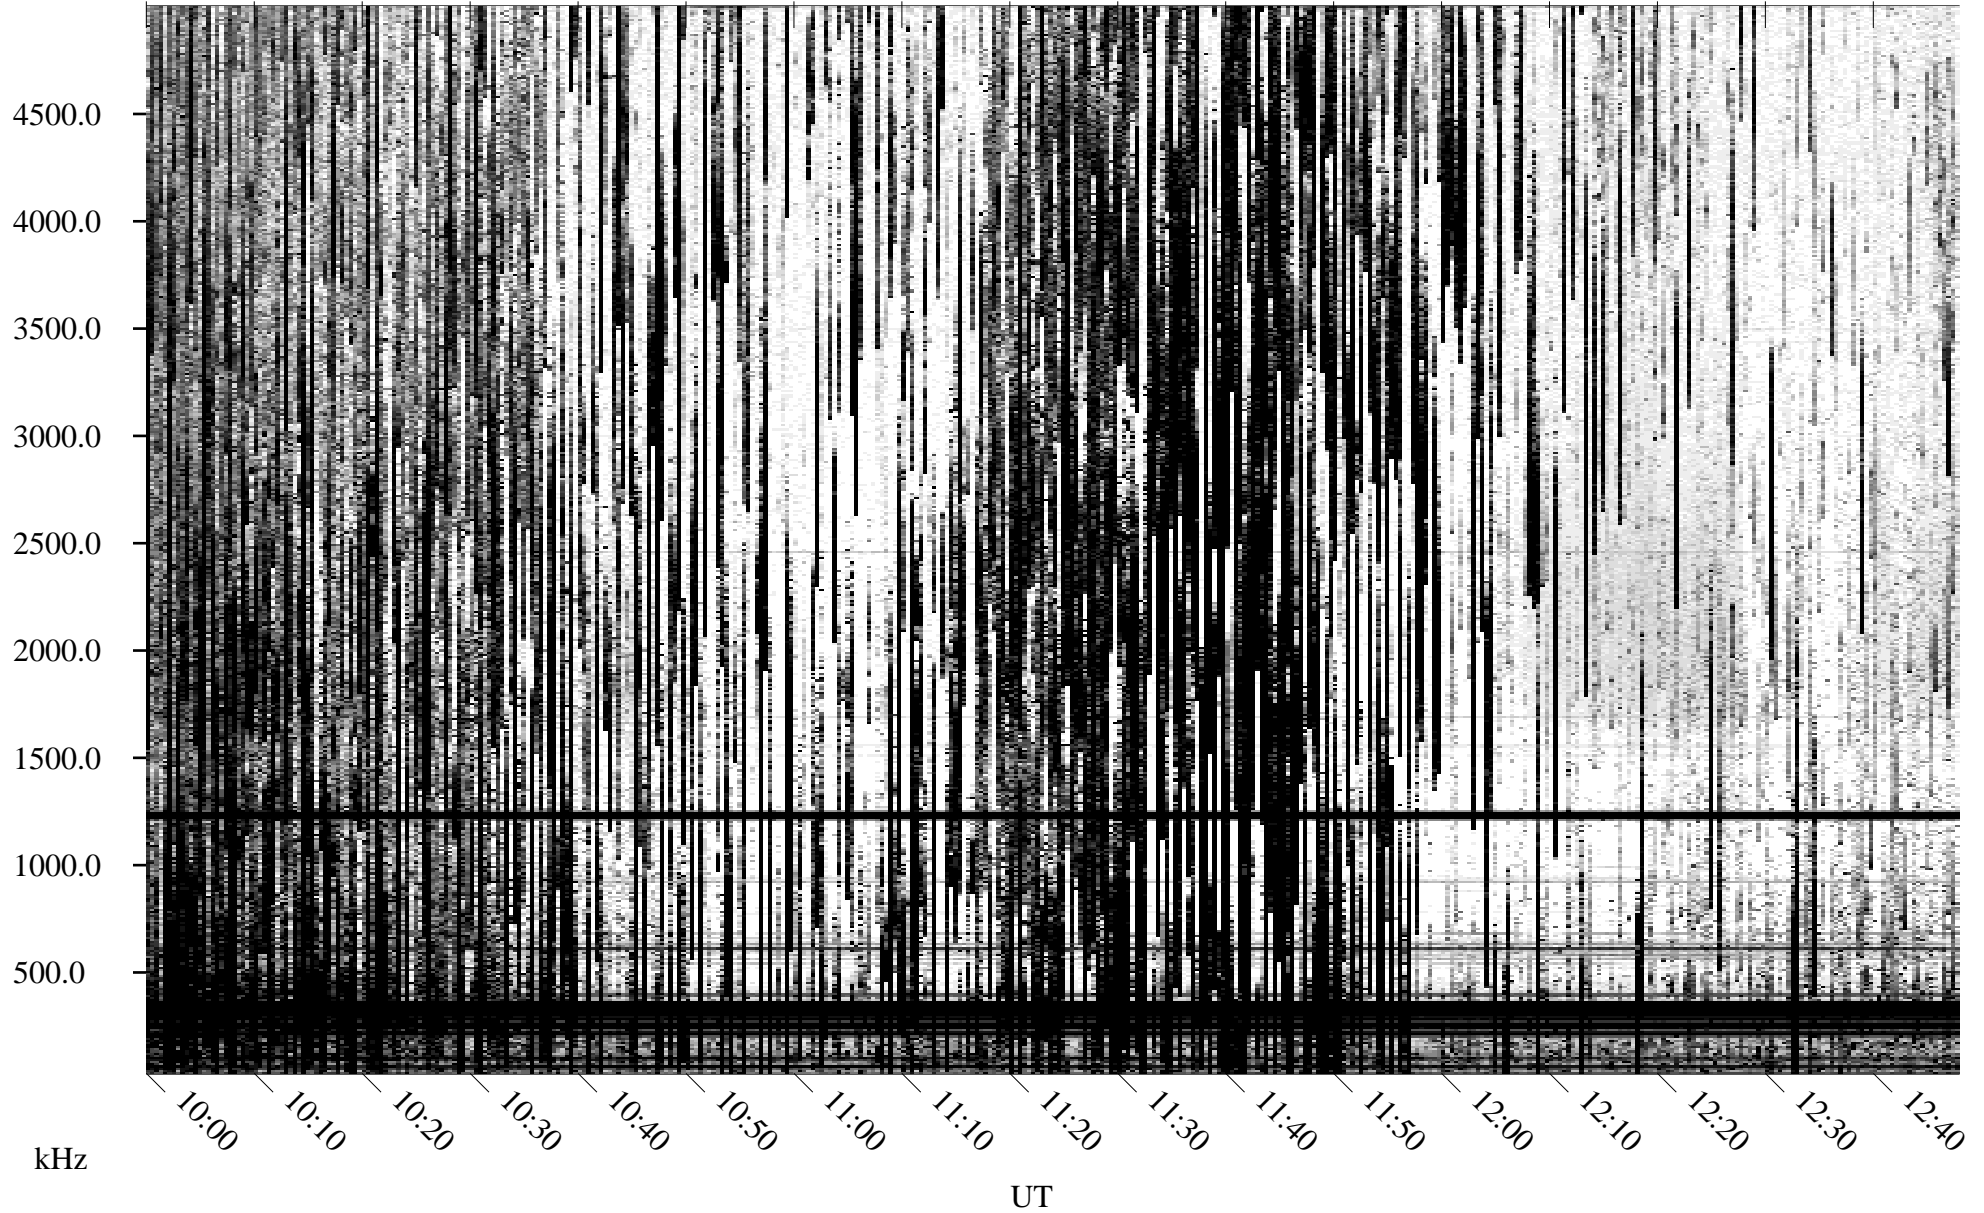

06/17/1995 Churchill, Manitoba

Linear Scale Black = 161 White = 15

ch95168l.r02m max_12

Page 1

06/17/1995 Churchill, Manitoba

Linear Scale Black = 161 White = 15

ch95168l.r02m max_12

Page 2

06/18/1995 Churchill, Manitoba

Linear Scale Black = 161 White = 15

ch95168l.r02m max_12

Page 3

06/18/1995 Churchill, Manitoba

Linear Scale Black = 161 White = 15

ch95168l.r02m max_12

Page 4

06/18/1995 Churchill, Manitoba

Linear Scale Black = 161 White = 15

ch95168l.r02m max_12

Page 5

06/18/1995 Churchill, Manitoba

Linear Scale Black = 161 White = 15

ch95168l.r02m max_12

Page 6

06/18/1995 Churchill, Manitoba

Linear Scale Black = 161 White = 15

ch95168l.r02m max_12

06/18/1995 Churchill, Manitoba

Linear Scale Black = 161 White = 15

ch95168l.r02m max_12

Page 8