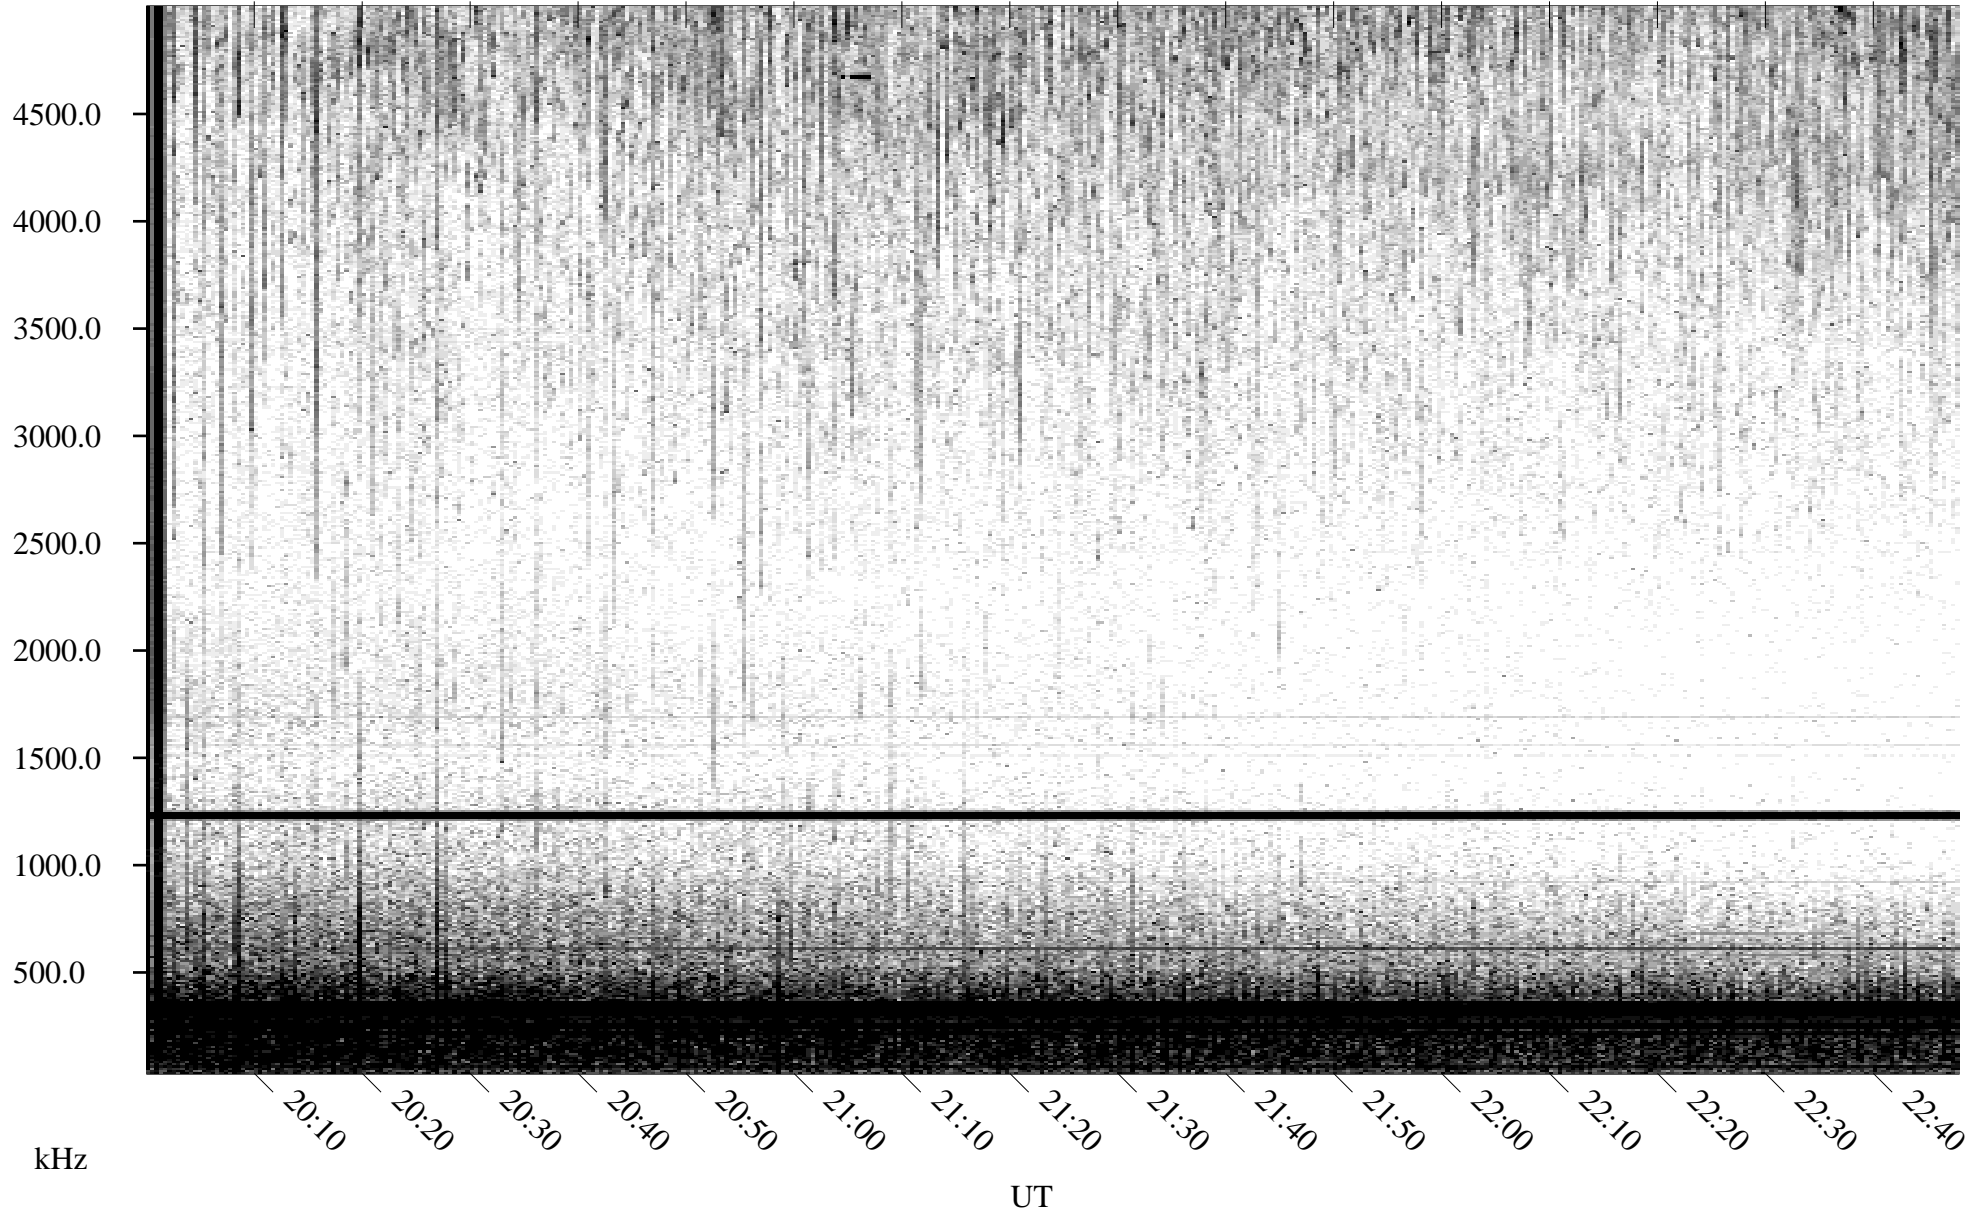

06/17/1995 Churchill, Manitoba

Linear Scale Black = 161 White = 15

ch95168l.r02m max_12

Page 1

06/17/1995 Churchill, Manitoba

Linear Scale Black = 161 White = 15

ch95168l.r02m max_12

Page 2

06/18/1995 Churchill, Manitoba

Linear Scale Black = 161 White = 15

ch95168l.r02m max_12

Page 3

06/18/1995 Churchill, Manitoba

Linear Scale Black = 161 White = 15

ch95168l.r02m max_12

Page 4

06/18/1995 Churchill, Manitoba

Linear Scale Black = 161 White = 15

ch95168l.r02m max_12

Page 5

06/18/1995 Churchill, Manitoba

Linear Scale Black = 161 White = 15

ch95168l.r02m max_12

Page 6

06/18/1995 Churchill, Manitoba

Linear Scale Black = 161 White = 15

ch95168l.r02m max_12

06/18/1995 Churchill, Manitoba

Linear Scale Black = 161 White = 15

ch95168l.r02m max_12

Page 8