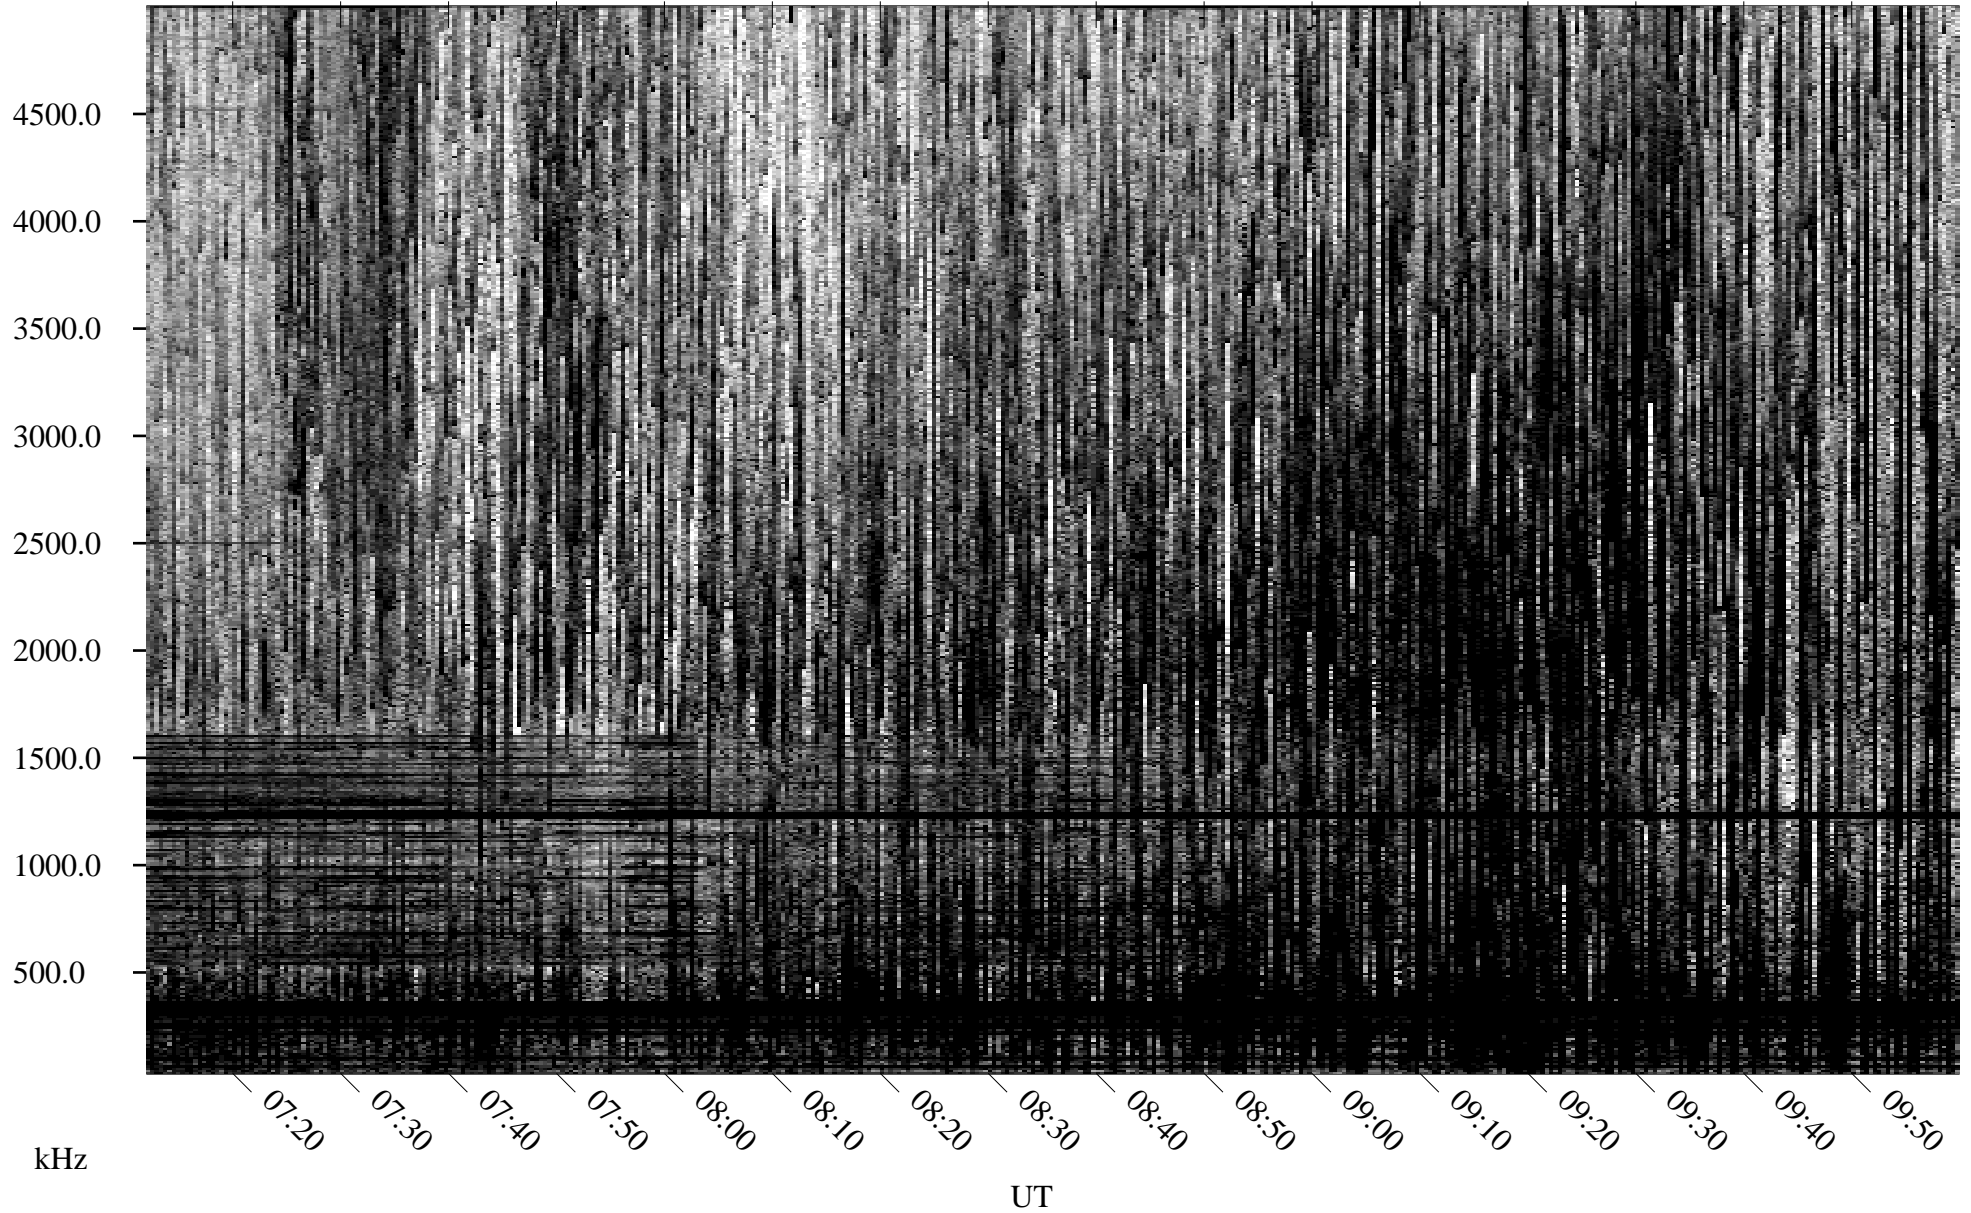

06/17/1995 Churchill, Manitoba

Linear Scale Black = 161 White = 15

ch95168l.r02m max_12

Page 1

06/17/1995 Churchill, Manitoba

Linear Scale Black = 161 White = 15

ch95168l.r02m max_12

Page 2

06/18/1995 Churchill, Manitoba

Linear Scale Black = 161 White = 15

ch95168l.r02m max_12

Page 3

06/18/1995 Churchill, Manitoba

Linear Scale Black = 161 White = 15

ch95168l.r02m max_12

Page 4

06/18/1995 Churchill, Manitoba

Linear Scale Black = 161 White = 15

ch95168l.r02m max_12

Page 5

06/18/1995 Churchill, Manitoba

Linear Scale Black = 161 White = 15

ch95168l.r02m max_12

Page 6

06/18/1995 Churchill, Manitoba

Linear Scale Black = 161 White = 15

ch95168l.r02m max_12

06/18/1995 Churchill, Manitoba

Linear Scale Black = 161 White = 15

ch95168l.r02m max_12

Page 8