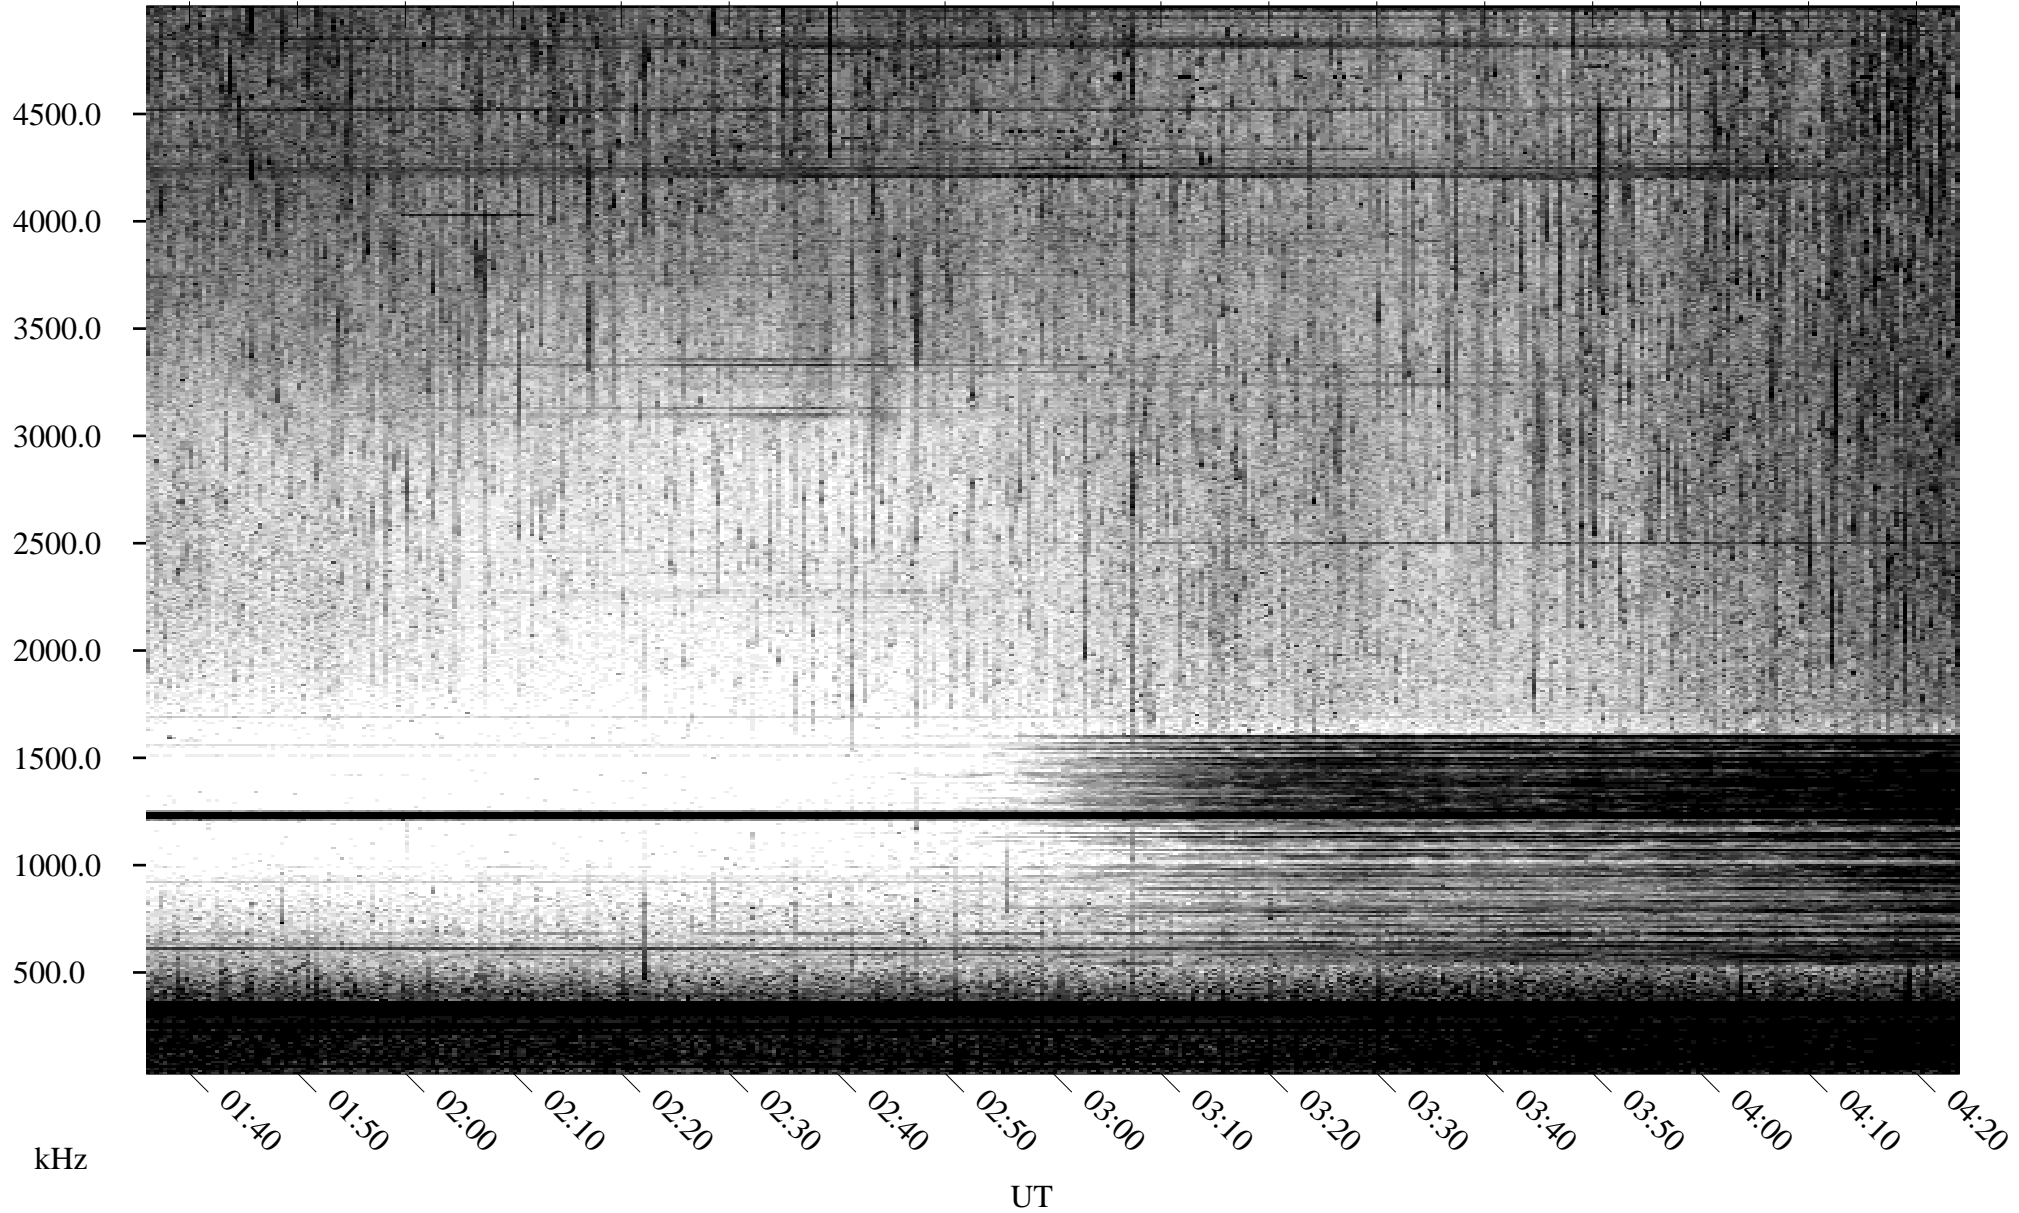

06/17/1995 Churchill, Manitoba

Linear Scale Black = 161 White = 15

ch95168l.r02m max_12

Page 1

06/17/1995 Churchill, Manitoba

Linear Scale Black = 161 White = 15

ch95168l.r02m max_12

Page 2

06/18/1995 Churchill, Manitoba

Linear Scale Black = 161 White = 15

ch95168l.r02m max_12

Page 3

06/18/1995 Churchill, Manitoba

Linear Scale Black = 161 White = 15

ch95168l.r02m max_12

Page 4

06/18/1995 Churchill, Manitoba

Linear Scale Black = 161 White = 15

ch95168l.r02m max_12

Page 5

06/18/1995 Churchill, Manitoba

Linear Scale Black = 161 White = 15

ch95168l.r02m max_12

Page 6

06/18/1995 Churchill, Manitoba

Linear Scale Black = 161 White = 15

ch95168l.r02m max_12

06/18/1995 Churchill, Manitoba

Linear Scale Black = 161 White = 15

ch95168l.r02m max_12

Page 8