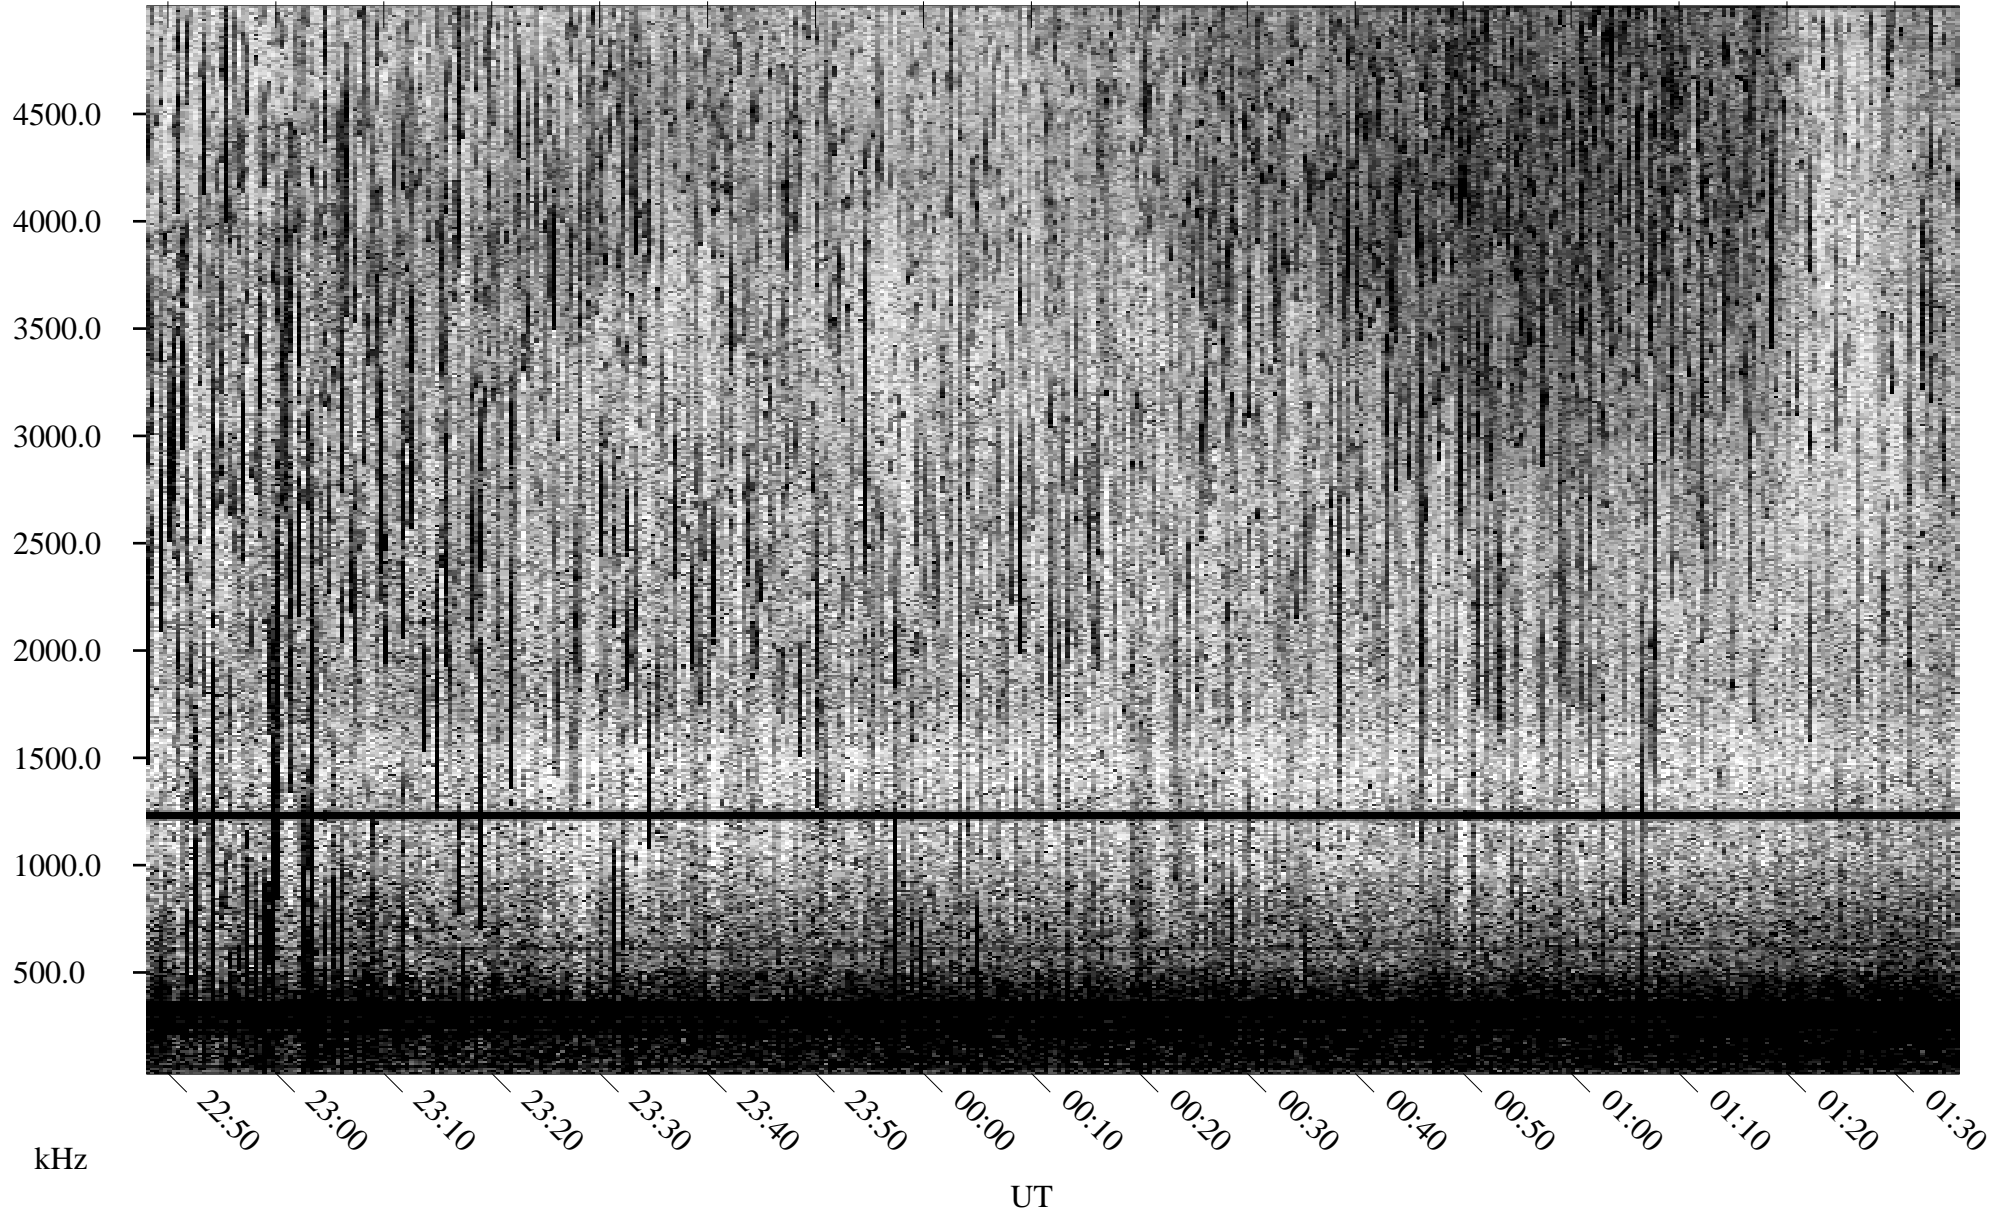

06/18/1995 Churchill, Manitoba

Linear Scale Black = 161 White = 15

ch95169l.r00m max_12

Page 1

06/18/1995 Churchill, Manitoba

Linear Scale Black = 161 White = 15

ch95169l.r00m max_12

Page 2

06/19/1995 Churchill, Manitoba

Linear Scale Black = 161 White = 15

ch95169l.r00m max_12

Page 3