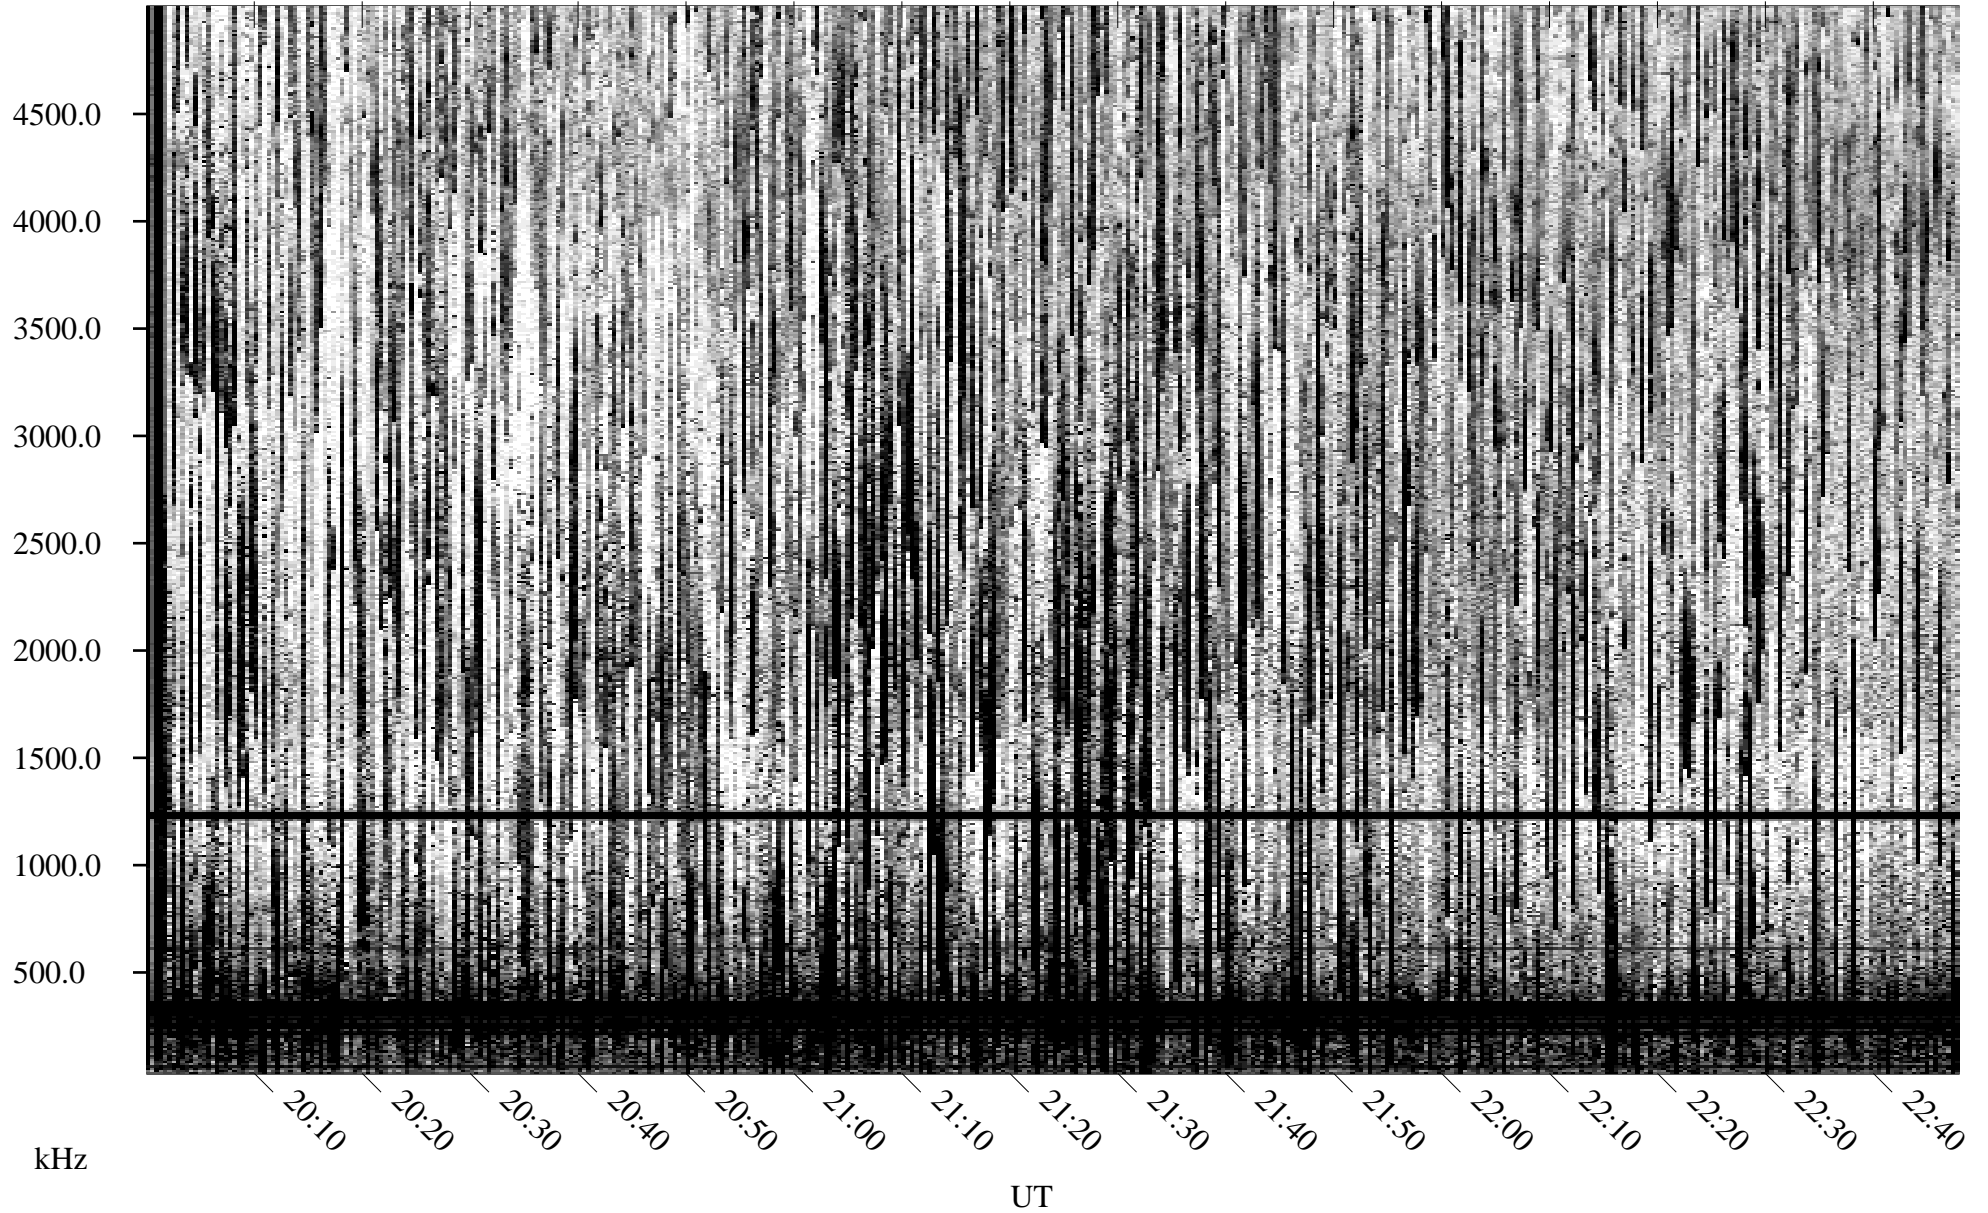

06/18/1995 Churchill, Manitoba

Linear Scale Black = 161 White = 15

ch95169l.r00m max_12

Page 1

06/18/1995 Churchill, Manitoba

Linear Scale Black = 161 White = 15

ch95169l.r00m max_12

Page 2

06/19/1995 Churchill, Manitoba

Linear Scale Black = 161 White = 15

ch95169l.r00m max_12

Page 3