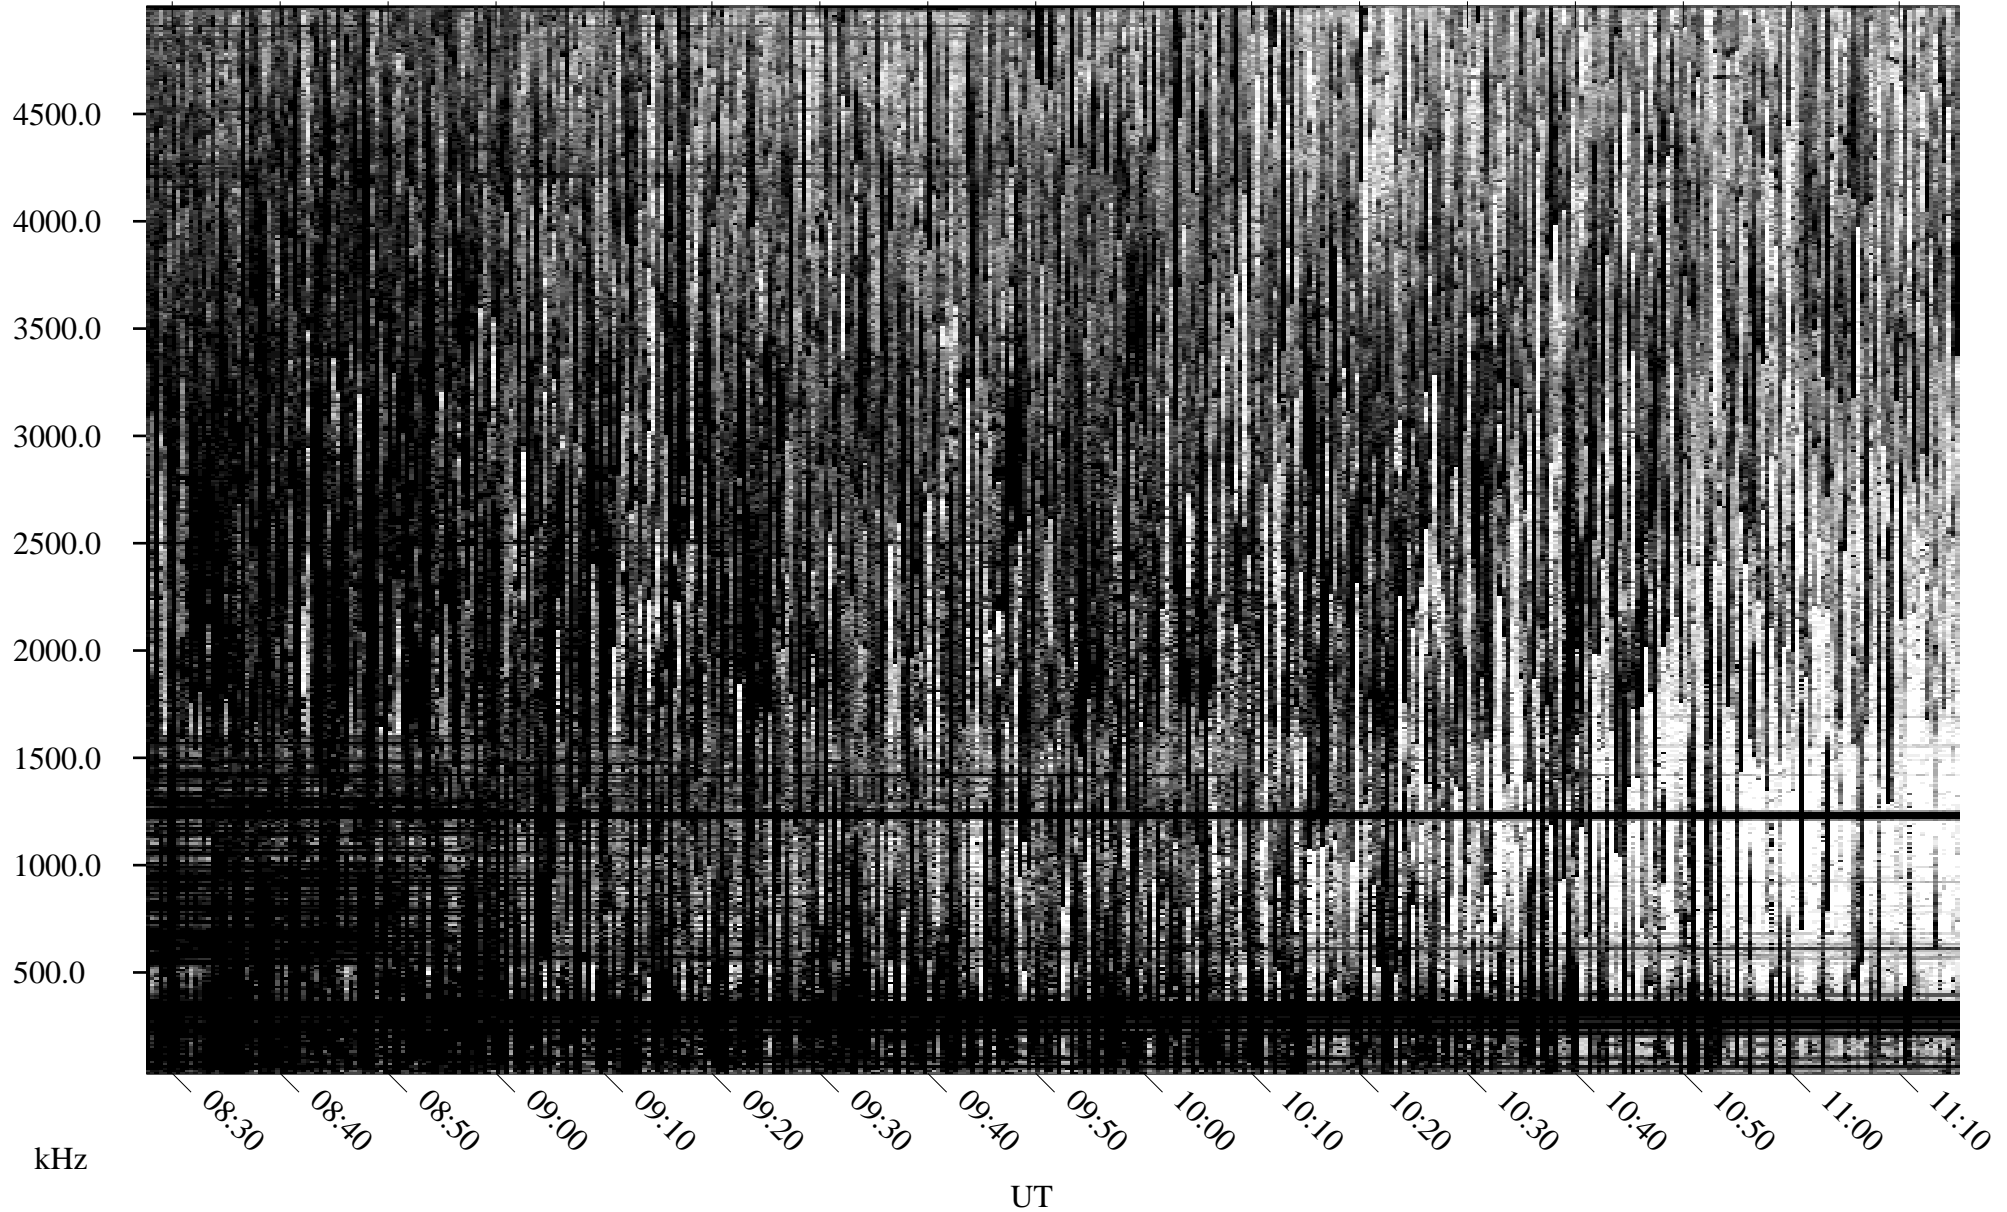

# 06/19/1995 Churchill, Manitoba

Linear Scale    Black = 161    White = 15

ch95170l.r04m max\_12

Page 1

# 06/19/1995 Churchill, Manitoba

Linear Scale    Black = 161    White = 15

ch95170l.r04m max\_12

Page 2

# 06/19/1995 Churchill, Manitoba

Linear Scale    Black = 161    White = 15

ch95170l.r04m max\_12

Page 3

# 06/19/1995 Churchill, Manitoba

Linear Scale    Black = 161    White = 15

ch95170l.r04m max\_12

Page 4