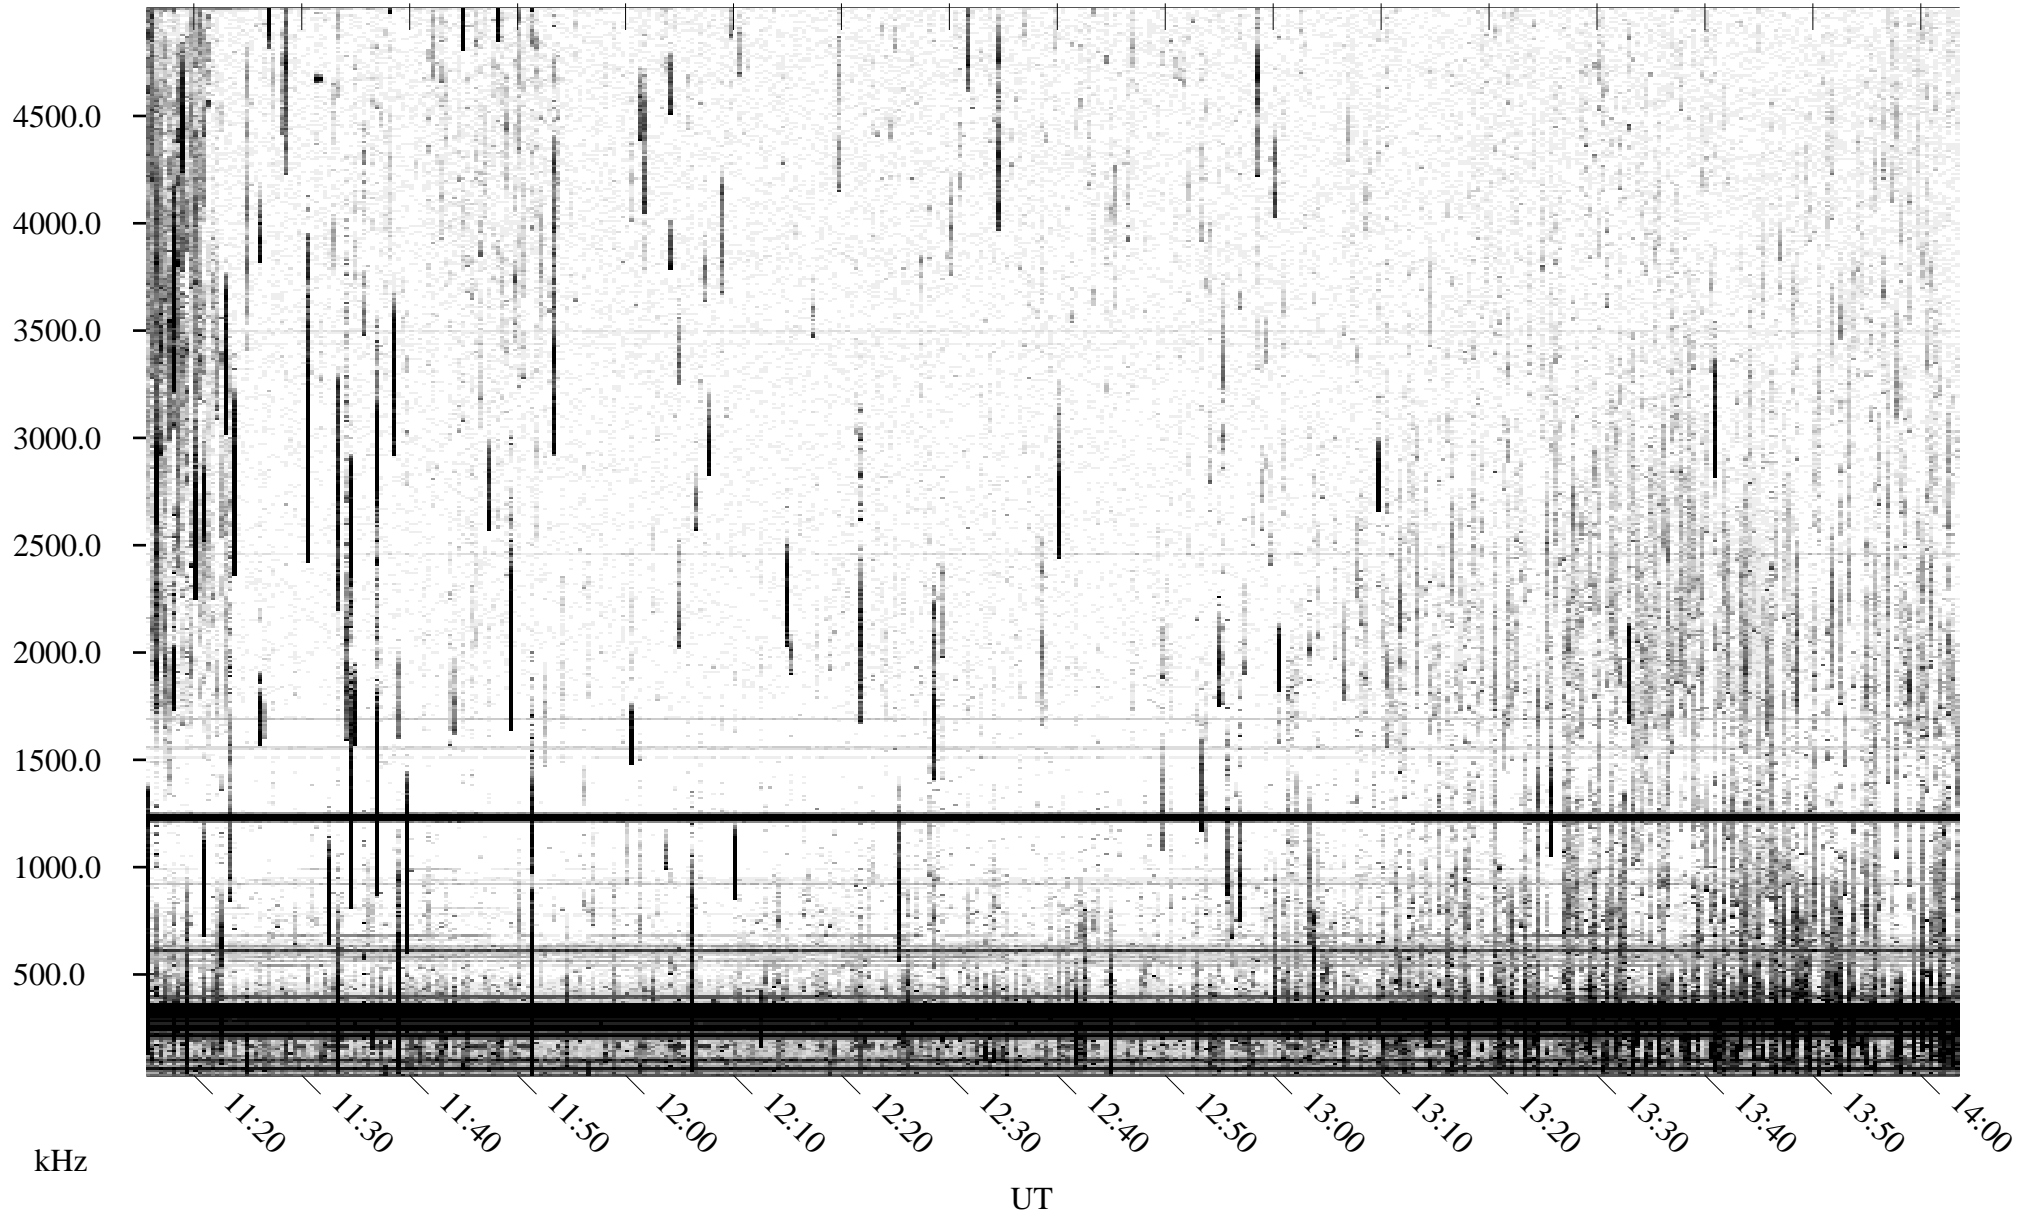

# 06/19/1995 Churchill, Manitoba

Linear Scale    Black = 161    White = 15

ch95170l.r04m max\_12

Page 1

# 06/19/1995 Churchill, Manitoba

Linear Scale    Black = 161    White = 15

ch95170l.r04m max\_12

Page 2

# 06/19/1995 Churchill, Manitoba

Linear Scale    Black = 161    White = 15

ch95170l.r04m max\_12

Page 3

# 06/19/1995 Churchill, Manitoba

Linear Scale    Black = 161    White = 15

ch95170l.r04m max\_12

Page 4