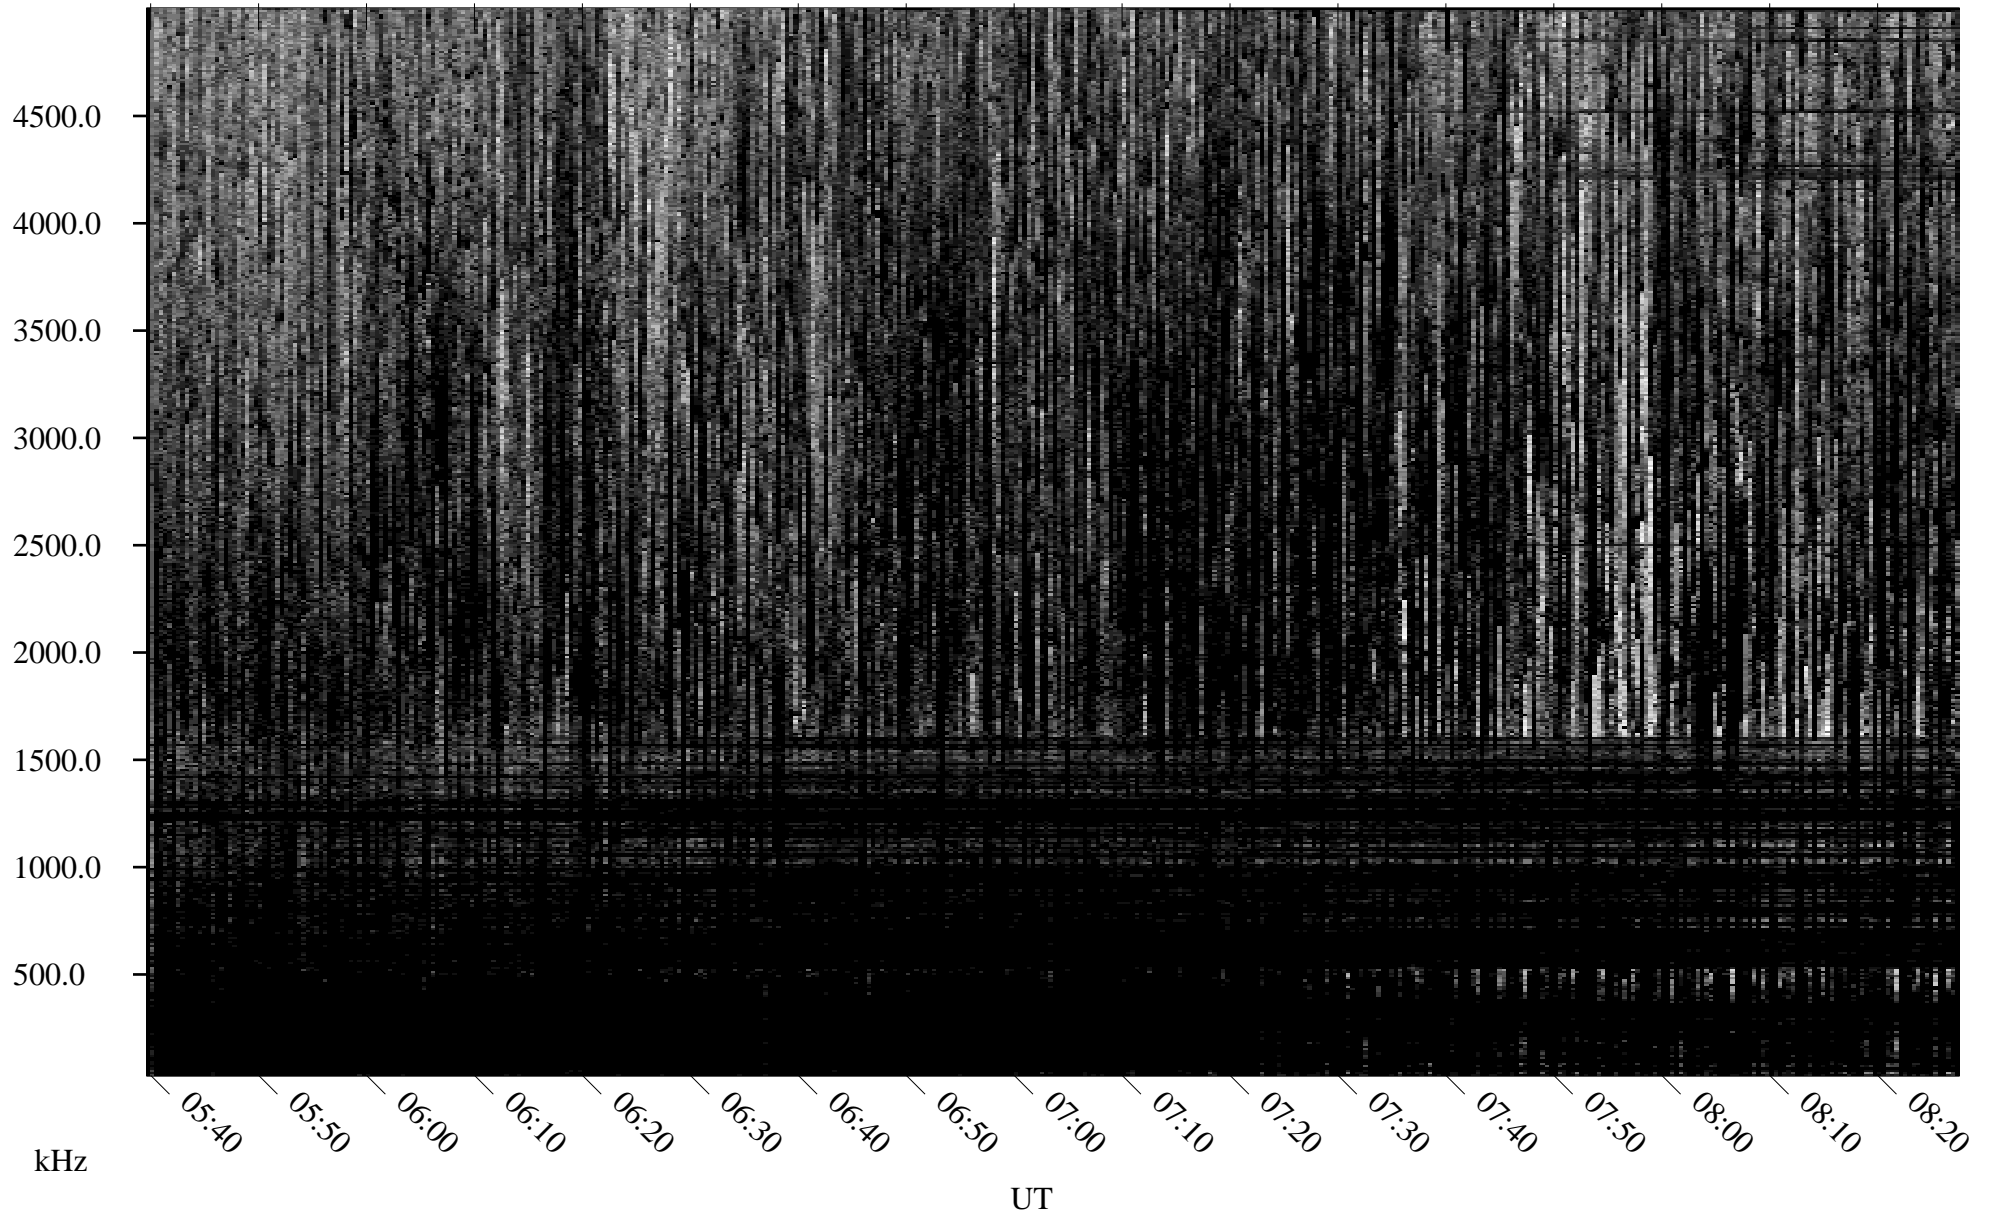

# 06/19/1995 Churchill, Manitoba

Linear Scale    Black = 161    White = 15

ch95170l.r04m max\_12

Page 1

# 06/19/1995 Churchill, Manitoba

Linear Scale    Black = 161    White = 15

ch95170l.r04m max\_12

Page 2

# 06/19/1995 Churchill, Manitoba

Linear Scale    Black = 161    White = 15

ch95170l.r04m max\_12

Page 3

# 06/19/1995 Churchill, Manitoba

Linear Scale    Black = 161    White = 15

ch95170l.r04m max\_12

Page 4