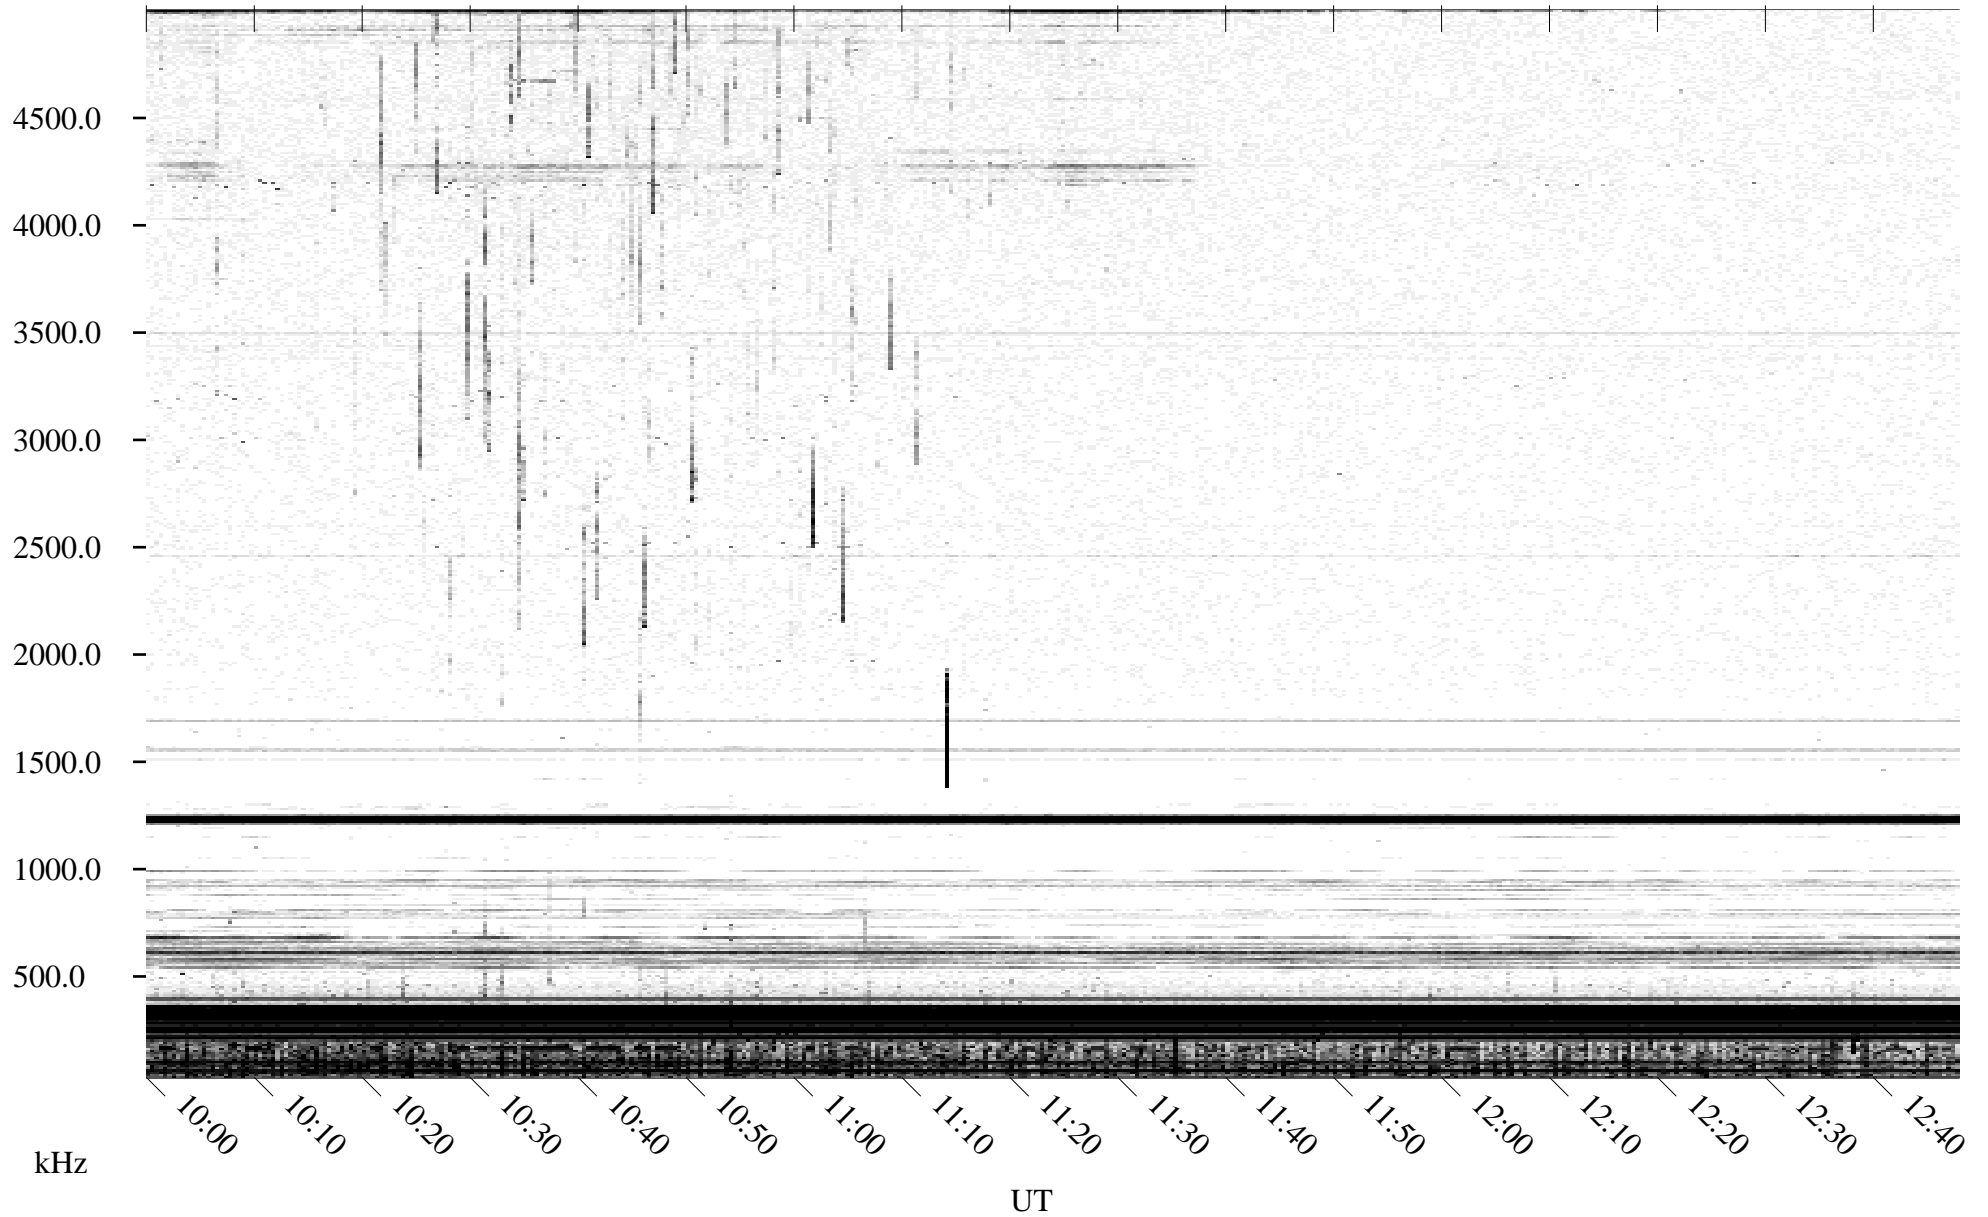

06/19/1995 Churchill, Manitoba

Linear Scale Black = 161 White = 15

ch95170l.r05m max_12

Page 1

06/19/1995 Churchill, Manitoba

Linear Scale Black = 161 White = 15

ch95170l.r05m max_12

Page 2

06/20/1995 Churchill, Manitoba

Linear Scale Black = 161 White = 15

ch95170l.r05m max_12

Page 3

06/20/1995 Churchill, Manitoba

Linear Scale Black = 161 White = 15

ch95170l.r05m max_12

Page 4

06/20/1995 Churchill, Manitoba

Linear Scale Black = 161 White = 15

ch95170l.r05m max_12

Page 5

06/20/1995 Churchill, Manitoba

Linear Scale Black = 161 White = 15

ch95170l.r05m max_12

Page 6

06/20/1995 Churchill, Manitoba

Linear Scale Black = 161 White = 15

ch95170l.r05m max_12

Page 7

06/20/1995 Churchill, Manitoba

Linear Scale Black = 161 White = 15

ch95170l.r05m max_12

Page 8