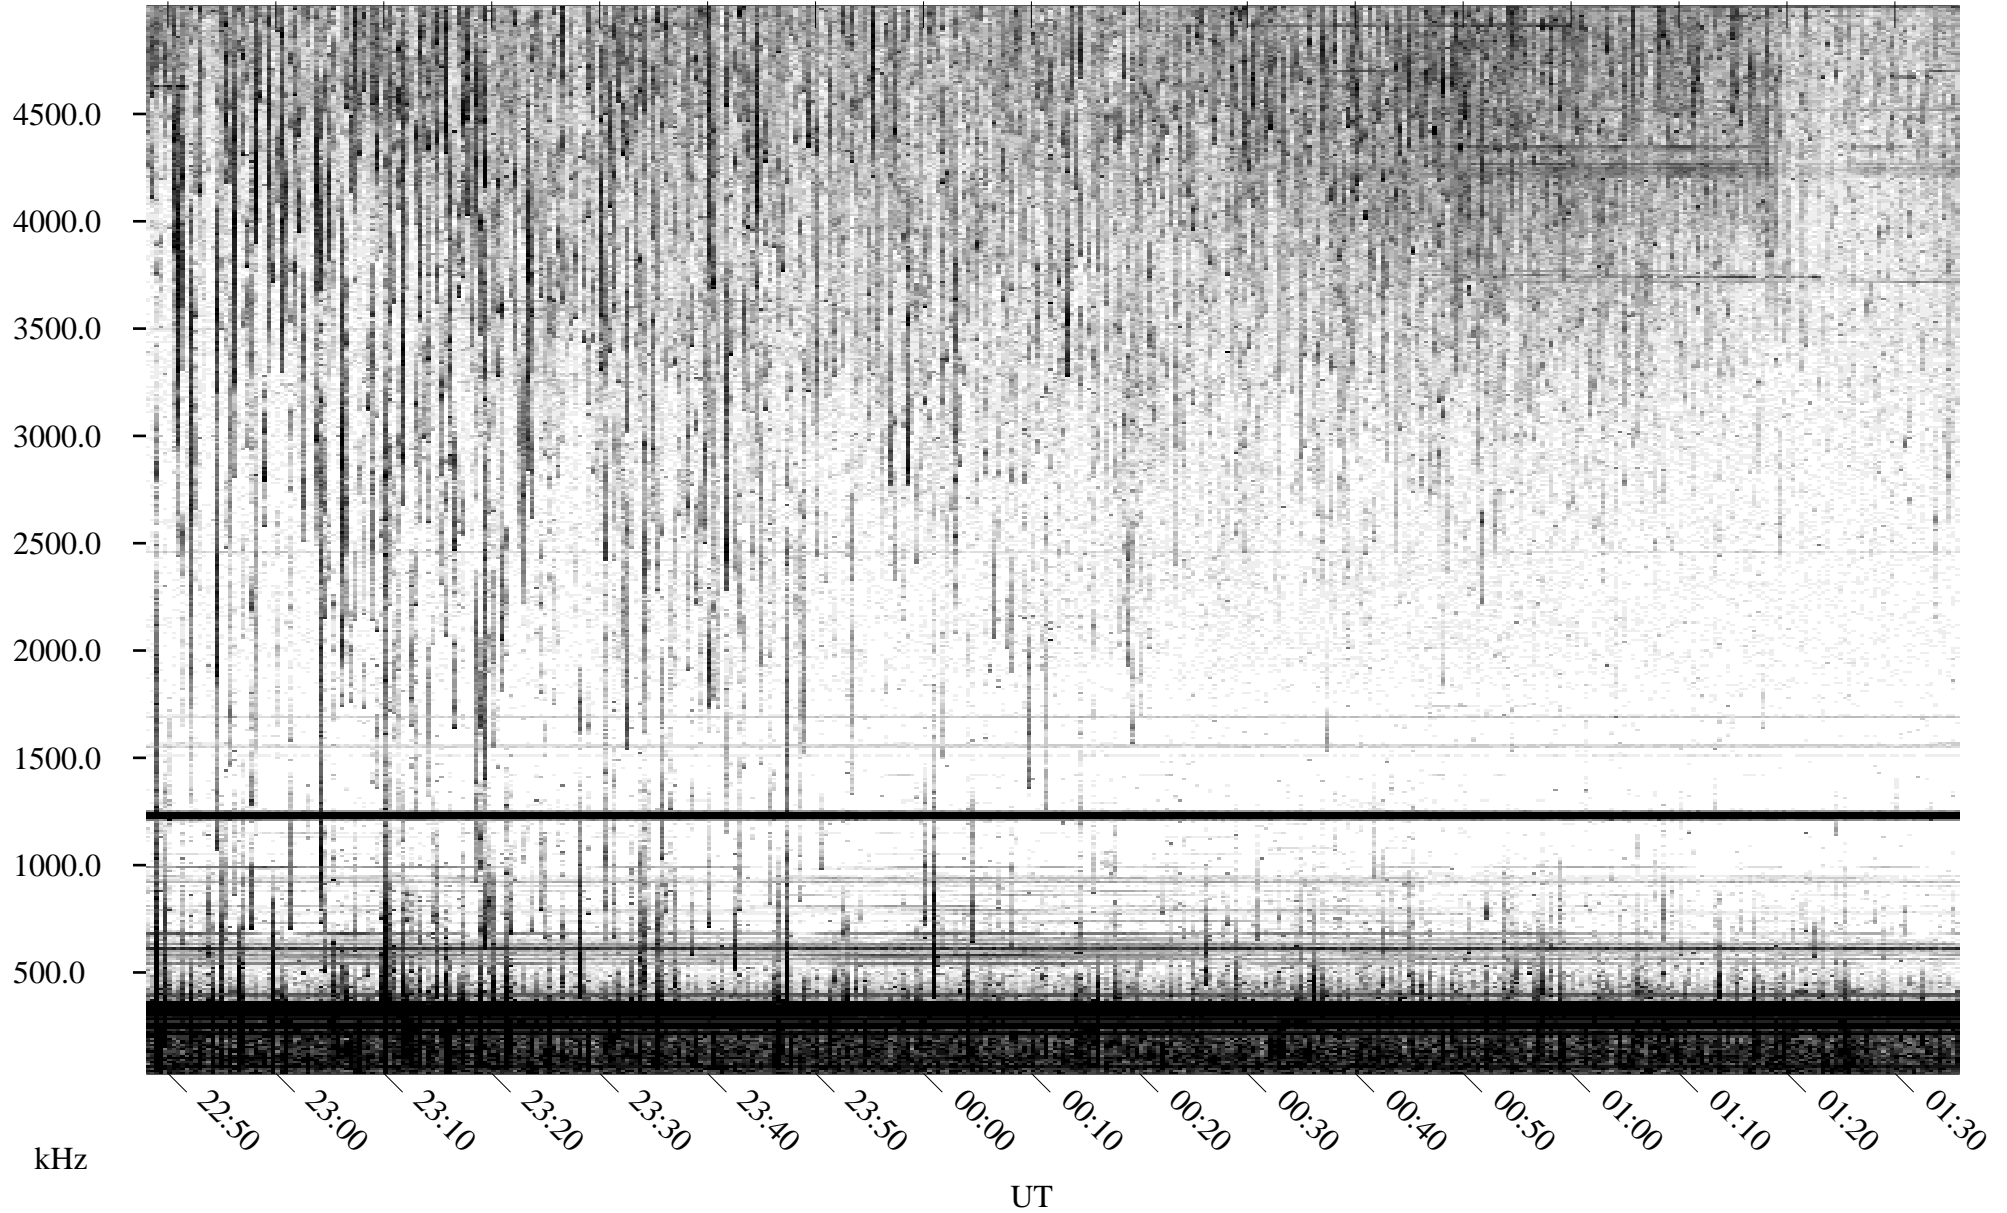

06/19/1995 Churchill, Manitoba

Linear Scale Black = 161 White = 15

ch95170l.r05m max_12

Page 1

06/19/1995 Churchill, Manitoba

Linear Scale Black = 161 White = 15

ch95170l.r05m max_12

Page 2

06/20/1995 Churchill, Manitoba

Linear Scale Black = 161 White = 15

ch95170l.r05m max_12

Page 3

06/20/1995 Churchill, Manitoba

Linear Scale Black = 161 White = 15

ch95170l.r05m max_12

Page 4

06/20/1995 Churchill, Manitoba

Linear Scale Black = 161 White = 15

ch95170l.r05m max_12

Page 5

06/20/1995 Churchill, Manitoba

Linear Scale Black = 161 White = 15

ch95170l.r05m max_12

Page 6

06/20/1995 Churchill, Manitoba

Linear Scale Black = 161 White = 15

ch95170l.r05m max_12

Page 7

06/20/1995 Churchill, Manitoba

Linear Scale Black = 161 White = 15

ch95170l.r05m max_12

Page 8