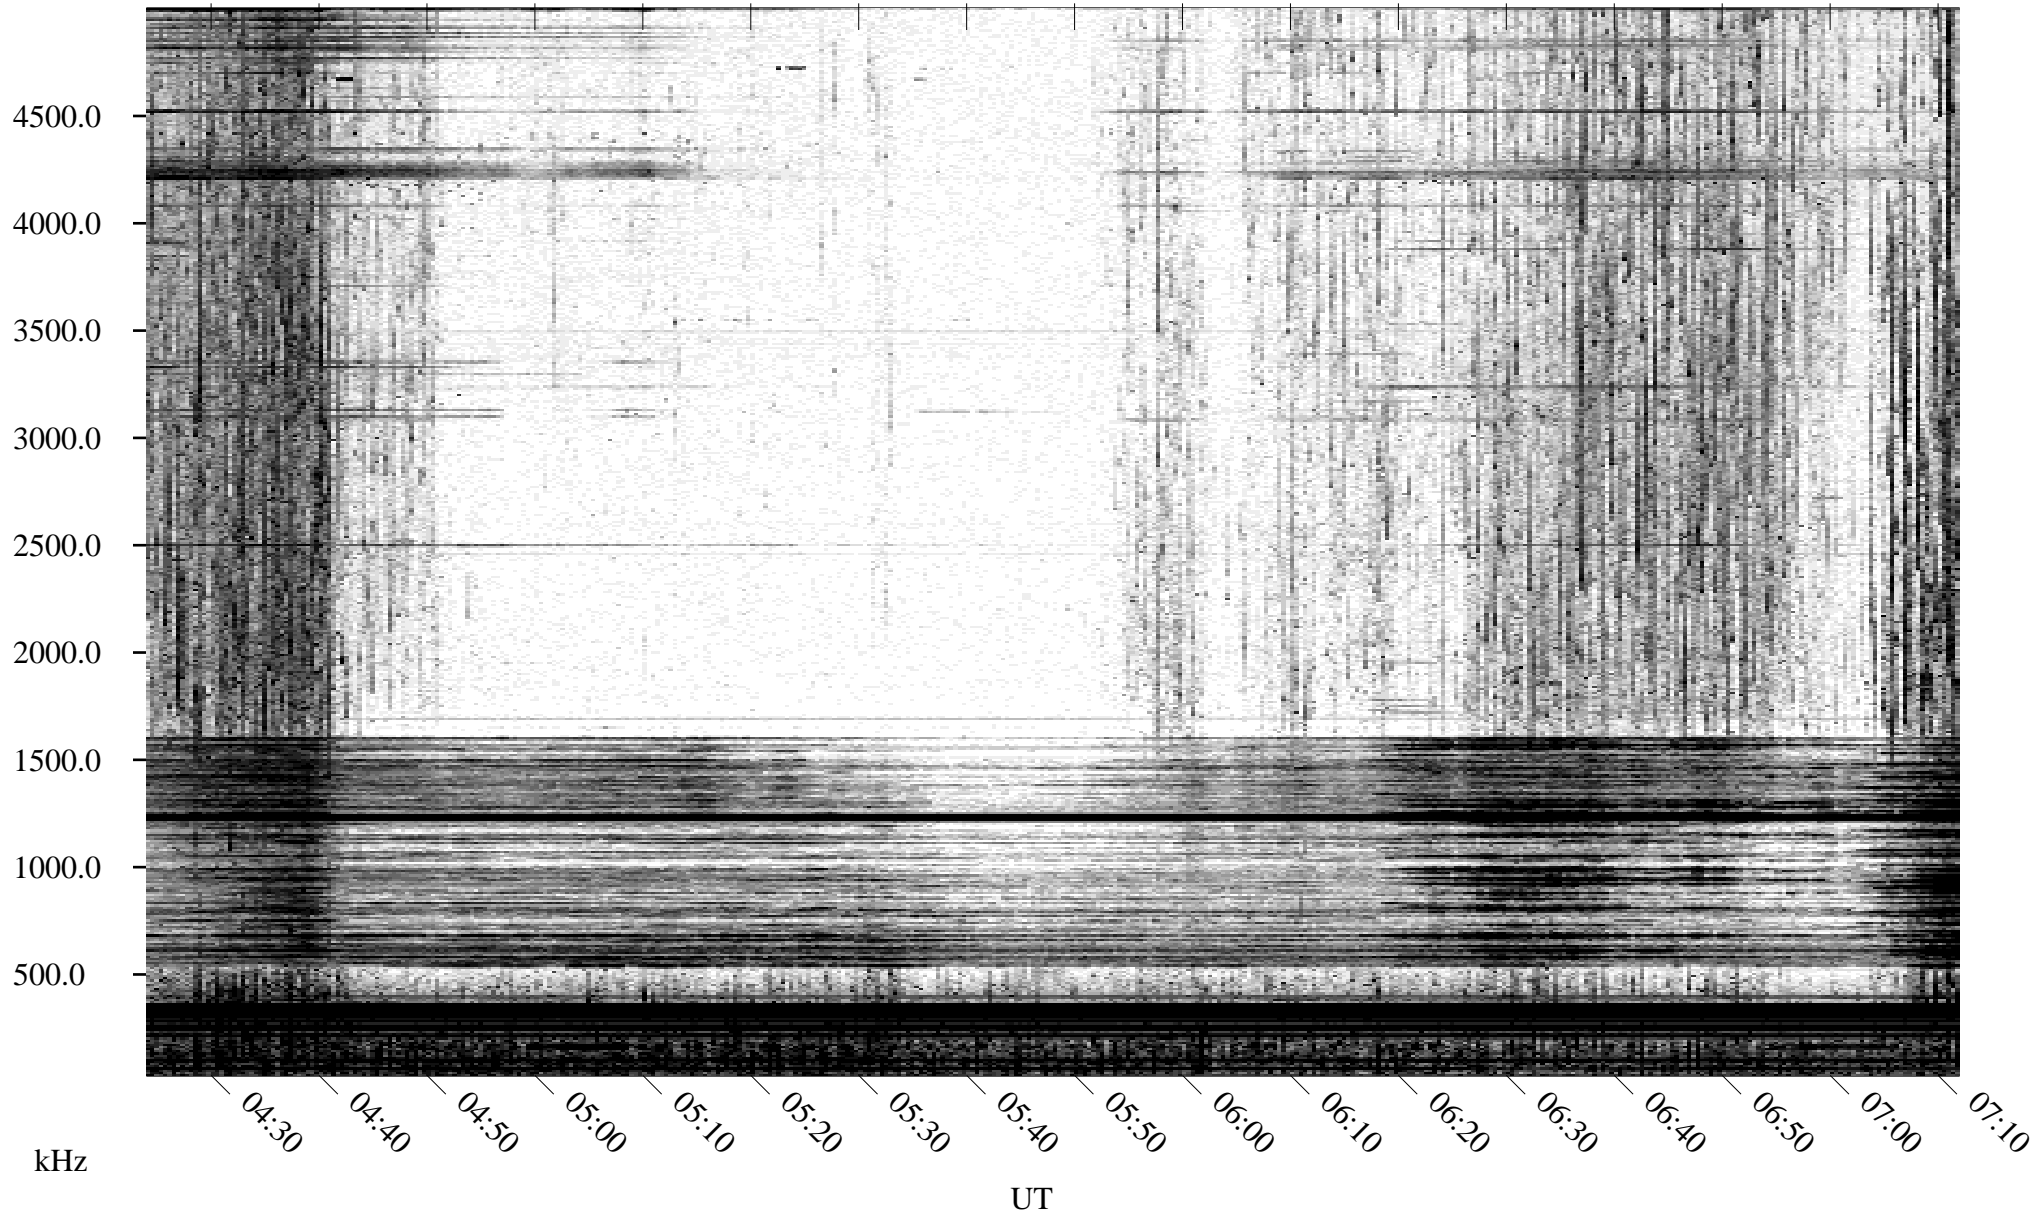

06/19/1995 Churchill, Manitoba

Linear Scale Black = 161 White = 15

ch95170l.r05m max_12

Page 1

06/19/1995 Churchill, Manitoba

Linear Scale Black = 161 White = 15

ch95170l.r05m max_12

Page 2

06/20/1995 Churchill, Manitoba

Linear Scale Black = 161 White = 15

ch95170l.r05m max_12

Page 3

06/20/1995 Churchill, Manitoba

Linear Scale Black = 161 White = 15

ch95170l.r05m max_12

Page 4

06/20/1995 Churchill, Manitoba

Linear Scale Black = 161 White = 15

ch95170l.r05m max_12

Page 5

06/20/1995 Churchill, Manitoba

Linear Scale Black = 161 White = 15

ch95170l.r05m max_12

Page 6

06/20/1995 Churchill, Manitoba

Linear Scale Black = 161 White = 15

ch95170l.r05m max_12

Page 7

06/20/1995 Churchill, Manitoba

Linear Scale Black = 161 White = 15

ch95170l.r05m max_12

Page 8