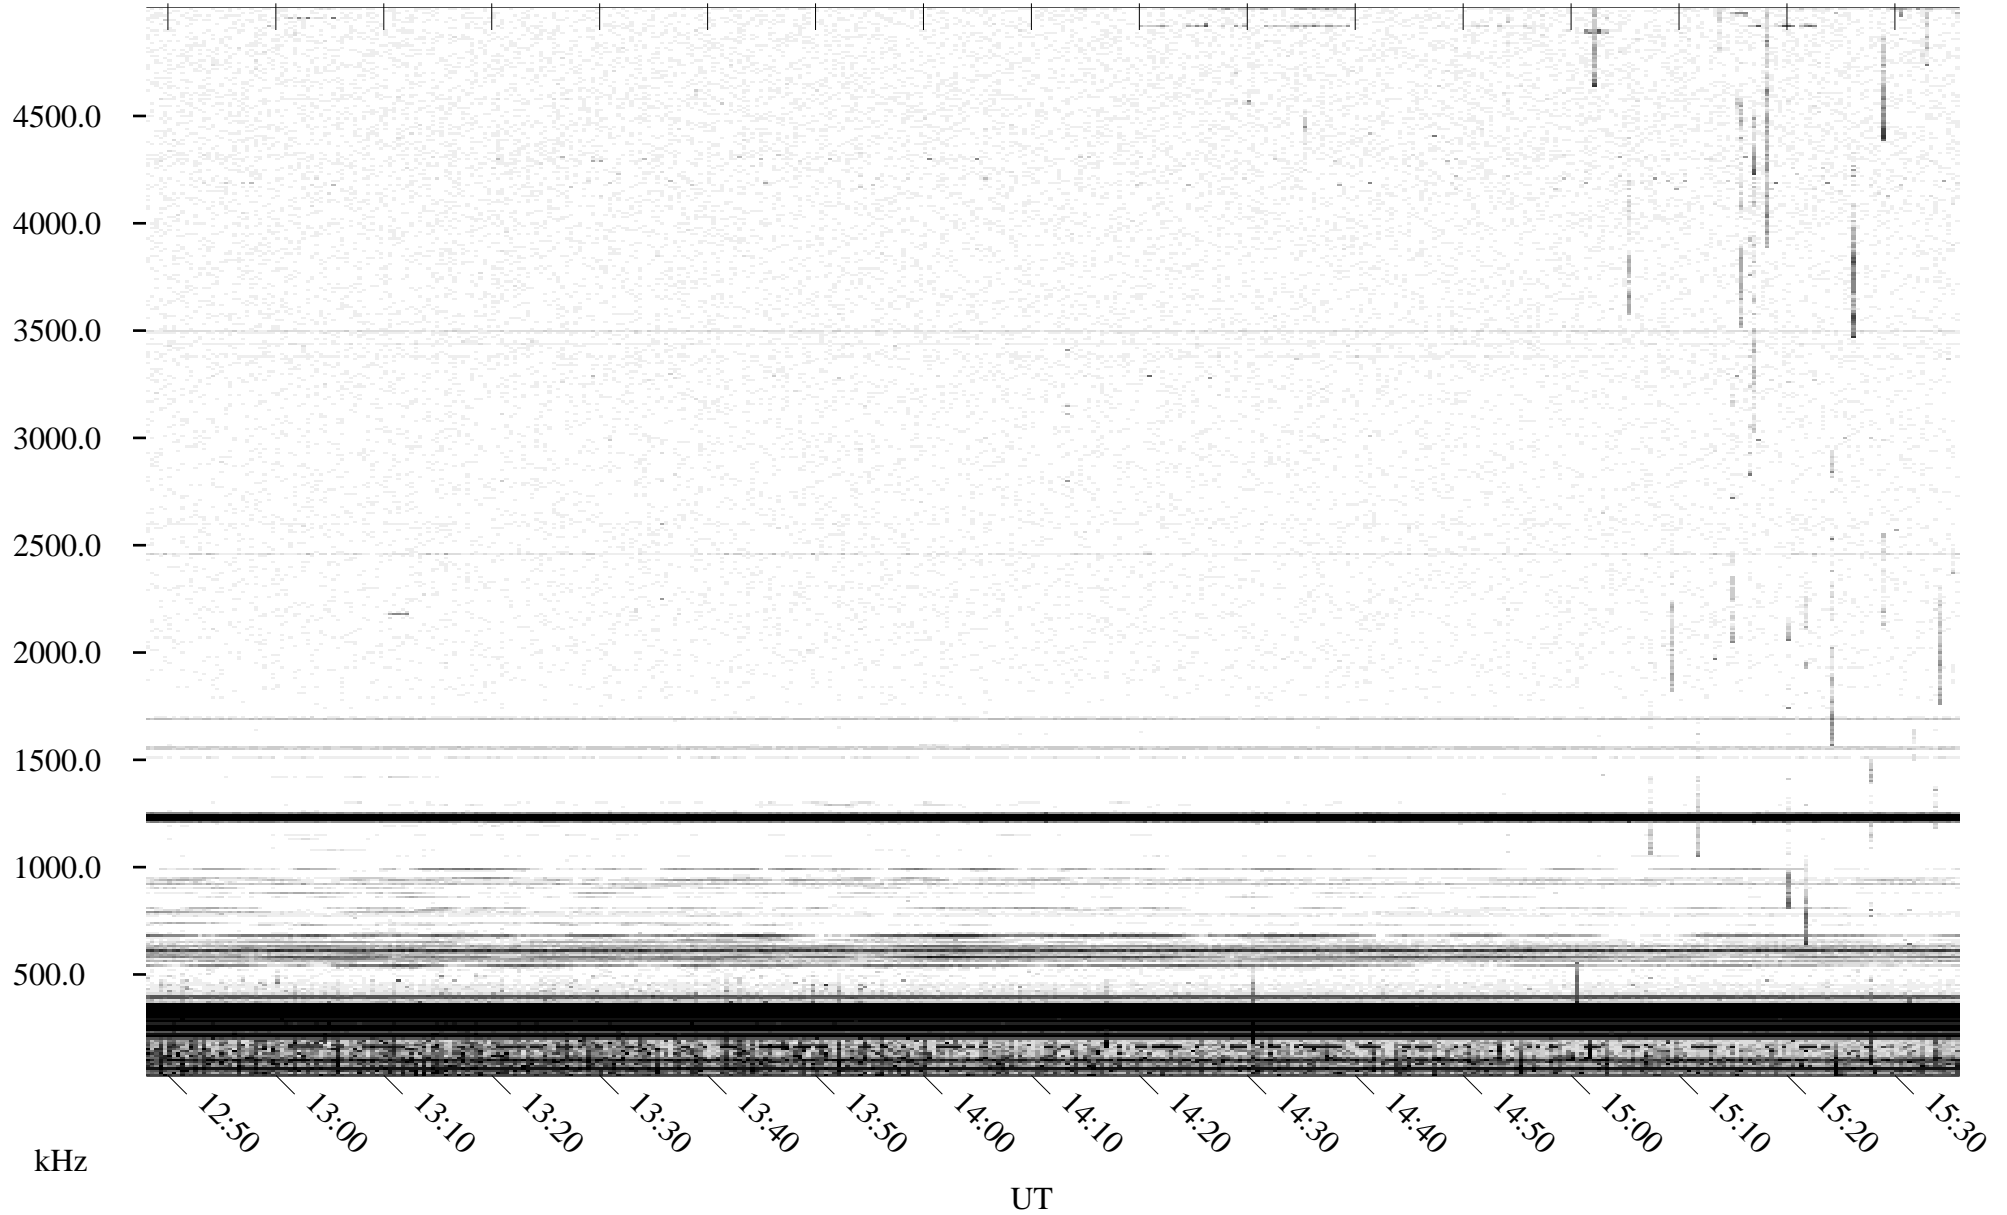

06/19/1995 Churchill, Manitoba

Linear Scale Black = 161 White = 15

ch95170l.r05m max_12

Page 1

06/19/1995 Churchill, Manitoba

Linear Scale Black = 161 White = 15

ch95170l.r05m max_12

Page 2

06/20/1995 Churchill, Manitoba

Linear Scale Black = 161 White = 15

ch95170l.r05m max_12

Page 3

06/20/1995 Churchill, Manitoba

Linear Scale Black = 161 White = 15

ch95170l.r05m max_12

Page 4

06/20/1995 Churchill, Manitoba

Linear Scale Black = 161 White = 15

ch95170l.r05m max_12

Page 5

06/20/1995 Churchill, Manitoba

Linear Scale Black = 161 White = 15

ch95170l.r05m max_12

Page 6

06/20/1995 Churchill, Manitoba

Linear Scale Black = 161 White = 15

ch95170l.r05m max_12

Page 7

06/20/1995 Churchill, Manitoba

Linear Scale Black = 161 White = 15

ch95170l.r05m max_12

Page 8