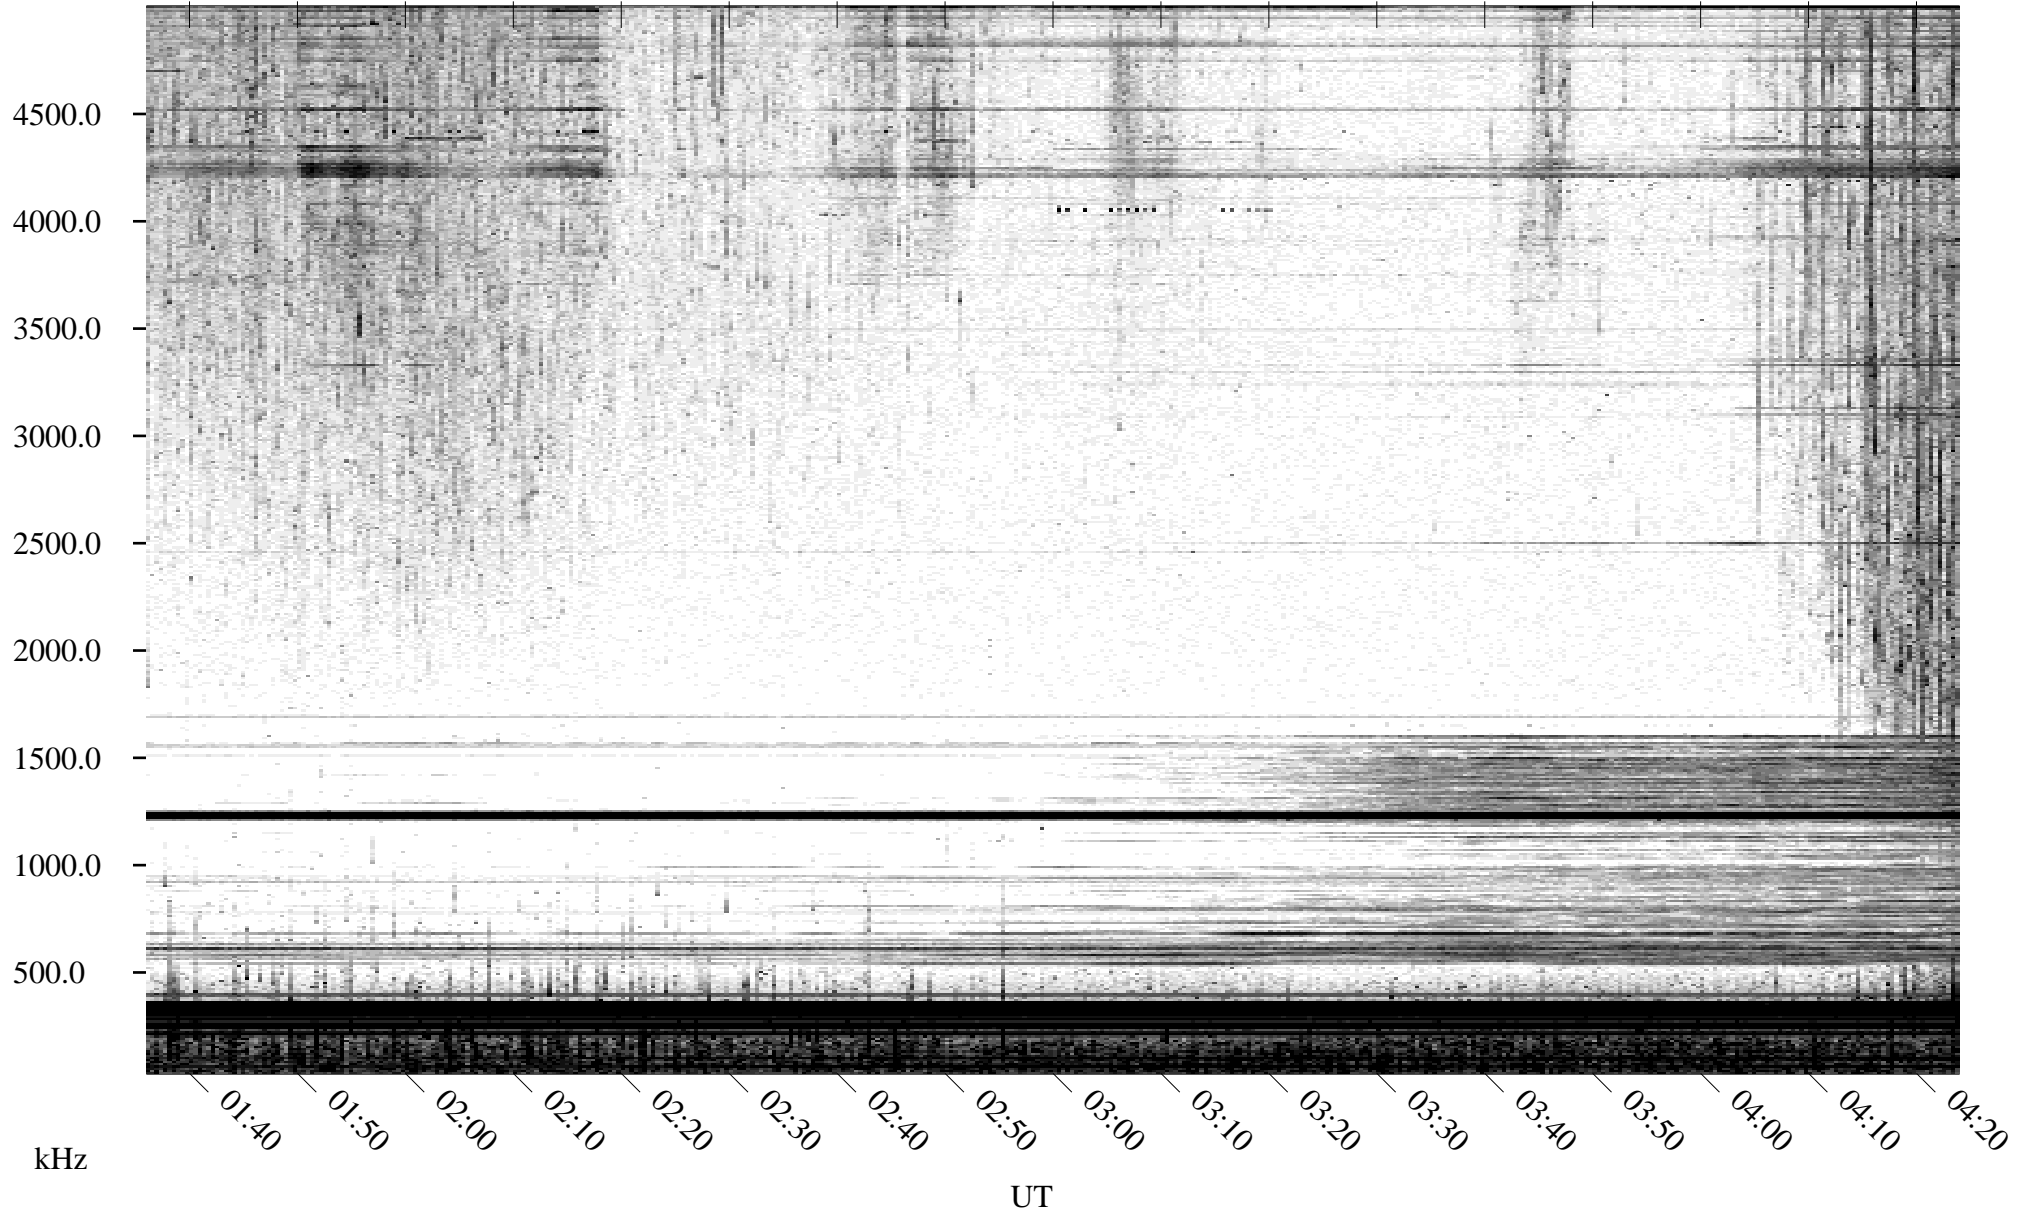

06/19/1995 Churchill, Manitoba

Linear Scale Black = 161 White = 15

ch95170l.r05m max_12

Page 1

06/19/1995 Churchill, Manitoba

Linear Scale Black = 161 White = 15

ch95170l.r05m max_12

Page 2

06/20/1995 Churchill, Manitoba

Linear Scale Black = 161 White = 15

ch95170l.r05m max_12

Page 3

06/20/1995 Churchill, Manitoba

Linear Scale Black = 161 White = 15

ch95170l.r05m max_12

Page 4

06/20/1995 Churchill, Manitoba

Linear Scale Black = 161 White = 15

ch95170l.r05m max_12

Page 5

06/20/1995 Churchill, Manitoba

Linear Scale Black = 161 White = 15

ch95170l.r05m max_12

Page 6

06/20/1995 Churchill, Manitoba

Linear Scale Black = 161 White = 15

ch95170l.r05m max_12

Page 7

06/20/1995 Churchill, Manitoba

Linear Scale Black = 161 White = 15

ch95170l.r05m max_12

Page 8