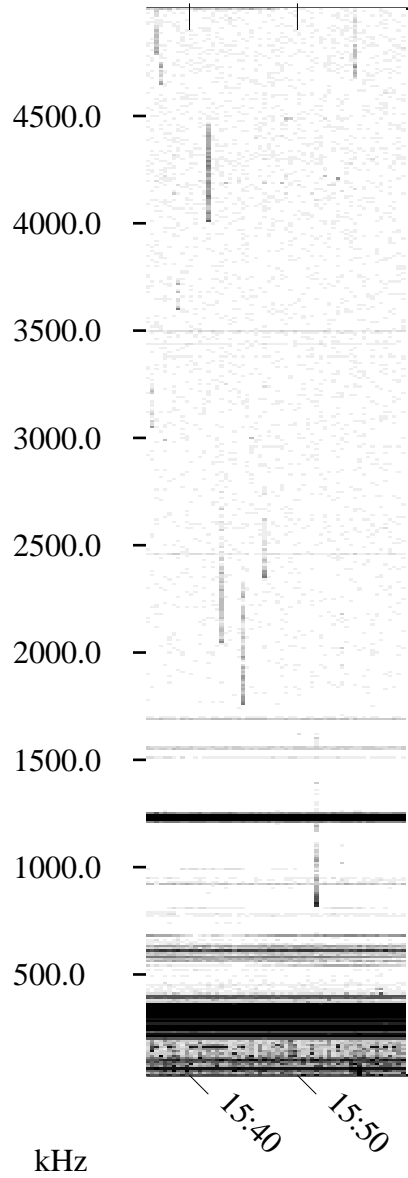

06/19/1995 Churchill, Manitoba

Linear Scale Black = 161 White = 15

ch95170l.r05m max_12

Page 1

06/19/1995 Churchill, Manitoba

Linear Scale Black = 161 White = 15

ch95170l.r05m max_12

Page 2

06/20/1995 Churchill, Manitoba

Linear Scale Black = 161 White = 15

ch95170l.r05m max_12

Page 3

06/20/1995 Churchill, Manitoba

Linear Scale Black = 161 White = 15

ch95170l.r05m max_12

Page 4

06/20/1995 Churchill, Manitoba

Linear Scale Black = 161 White = 15

ch95170l.r05m max_12

Page 5

06/20/1995 Churchill, Manitoba

Linear Scale Black = 161 White = 15

ch95170l.r05m max_12

Page 6

06/20/1995 Churchill, Manitoba

Linear Scale Black = 161 White = 15

ch95170l.r05m max_12

Page 7

06/20/1995 Churchill, Manitoba

Linear Scale Black = 161 White = 15

ch95170l.r05m max_12

Page 8