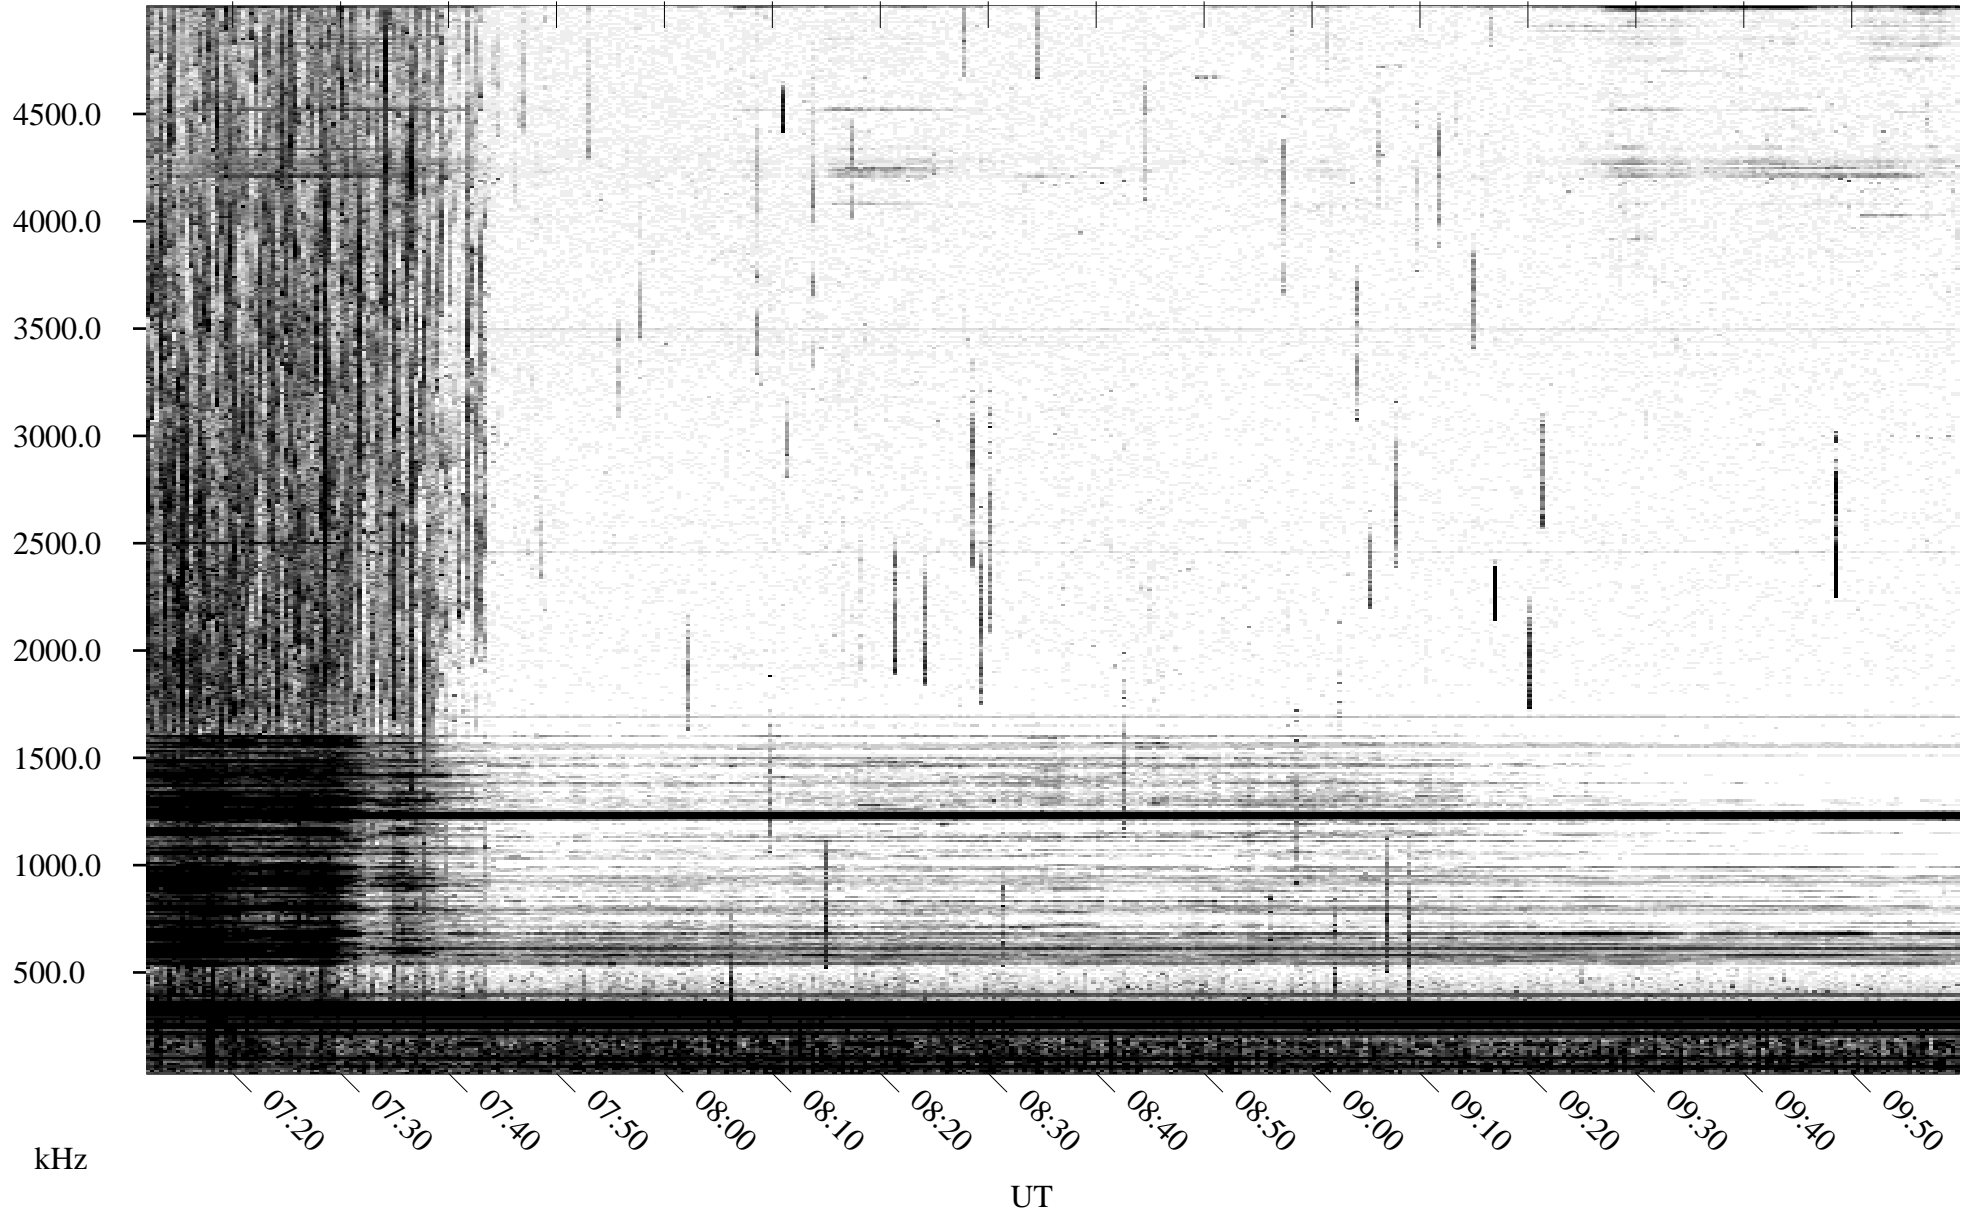

06/19/1995 Churchill, Manitoba

Linear Scale Black = 161 White = 15

ch95170l.r05m max_12

Page 1

06/19/1995 Churchill, Manitoba

Linear Scale Black = 161 White = 15

ch95170l.r05m max_12

Page 2

06/20/1995 Churchill, Manitoba

Linear Scale Black = 161 White = 15

ch95170l.r05m max_12

Page 3

06/20/1995 Churchill, Manitoba

Linear Scale Black = 161 White = 15

ch95170l.r05m max_12

Page 4

06/20/1995 Churchill, Manitoba

Linear Scale Black = 161 White = 15

ch95170l.r05m max_12

Page 5

06/20/1995 Churchill, Manitoba

Linear Scale Black = 161 White = 15

ch95170l.r05m max_12

Page 6

06/20/1995 Churchill, Manitoba

Linear Scale Black = 161 White = 15

ch95170l.r05m max_12

Page 7

06/20/1995 Churchill, Manitoba

Linear Scale Black = 161 White = 15

ch95170l.r05m max_12

Page 8