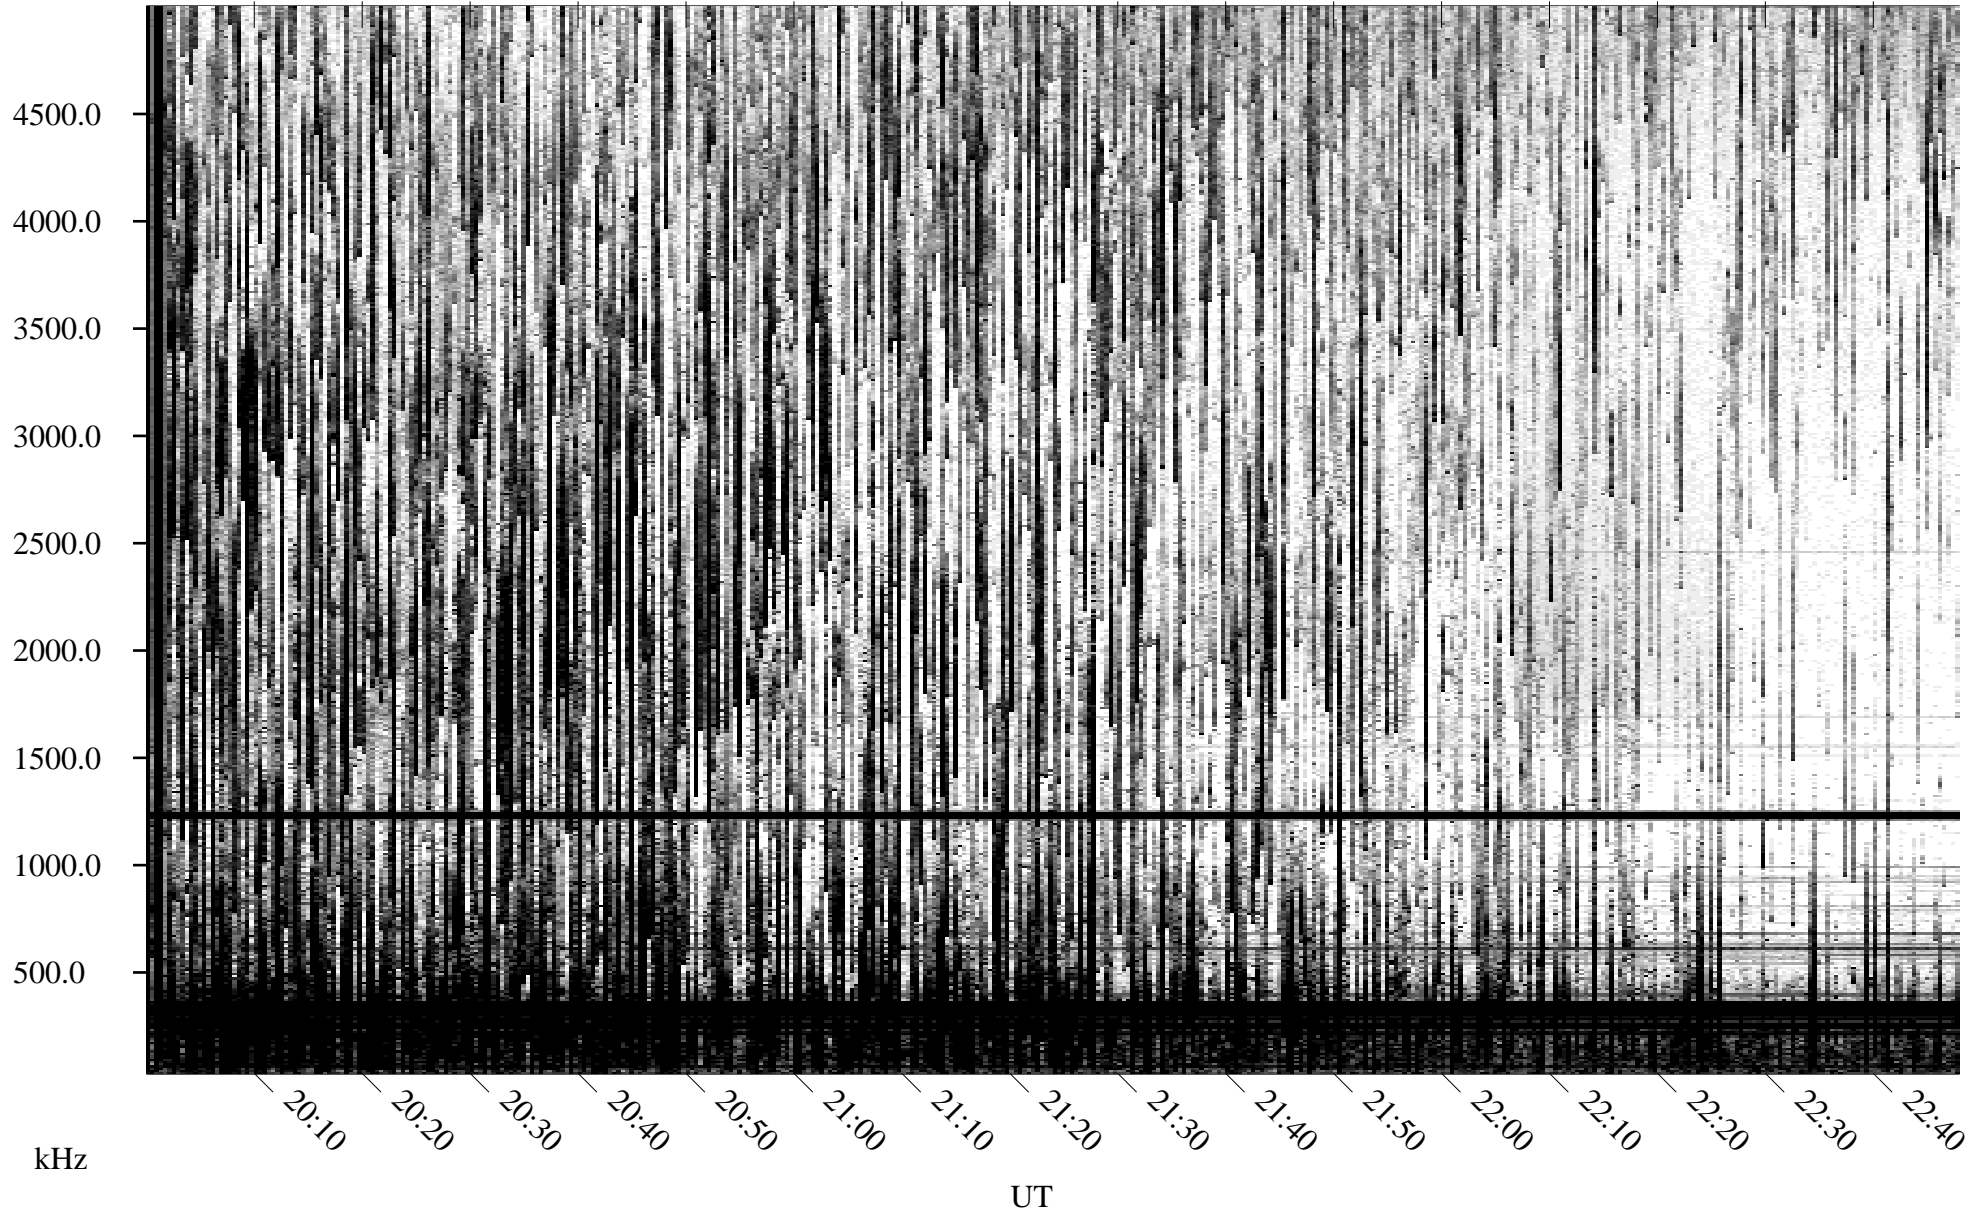

06/19/1995 Churchill, Manitoba

Linear Scale Black = 161 White = 15

ch95170l.r05m max_12

Page 1

06/19/1995 Churchill, Manitoba

Linear Scale Black = 161 White = 15

ch95170l.r05m max_12

Page 2

06/20/1995 Churchill, Manitoba

Linear Scale Black = 161 White = 15

ch95170l.r05m max_12

Page 3

06/20/1995 Churchill, Manitoba

Linear Scale Black = 161 White = 15

ch95170l.r05m max_12

Page 4

06/20/1995 Churchill, Manitoba

Linear Scale Black = 161 White = 15

ch95170l.r05m max_12

Page 5

06/20/1995 Churchill, Manitoba

Linear Scale Black = 161 White = 15

ch95170l.r05m max_12

Page 6

06/20/1995 Churchill, Manitoba

Linear Scale Black = 161 White = 15

ch95170l.r05m max_12

Page 7

06/20/1995 Churchill, Manitoba

Linear Scale Black = 161 White = 15

ch95170l.r05m max_12

Page 8