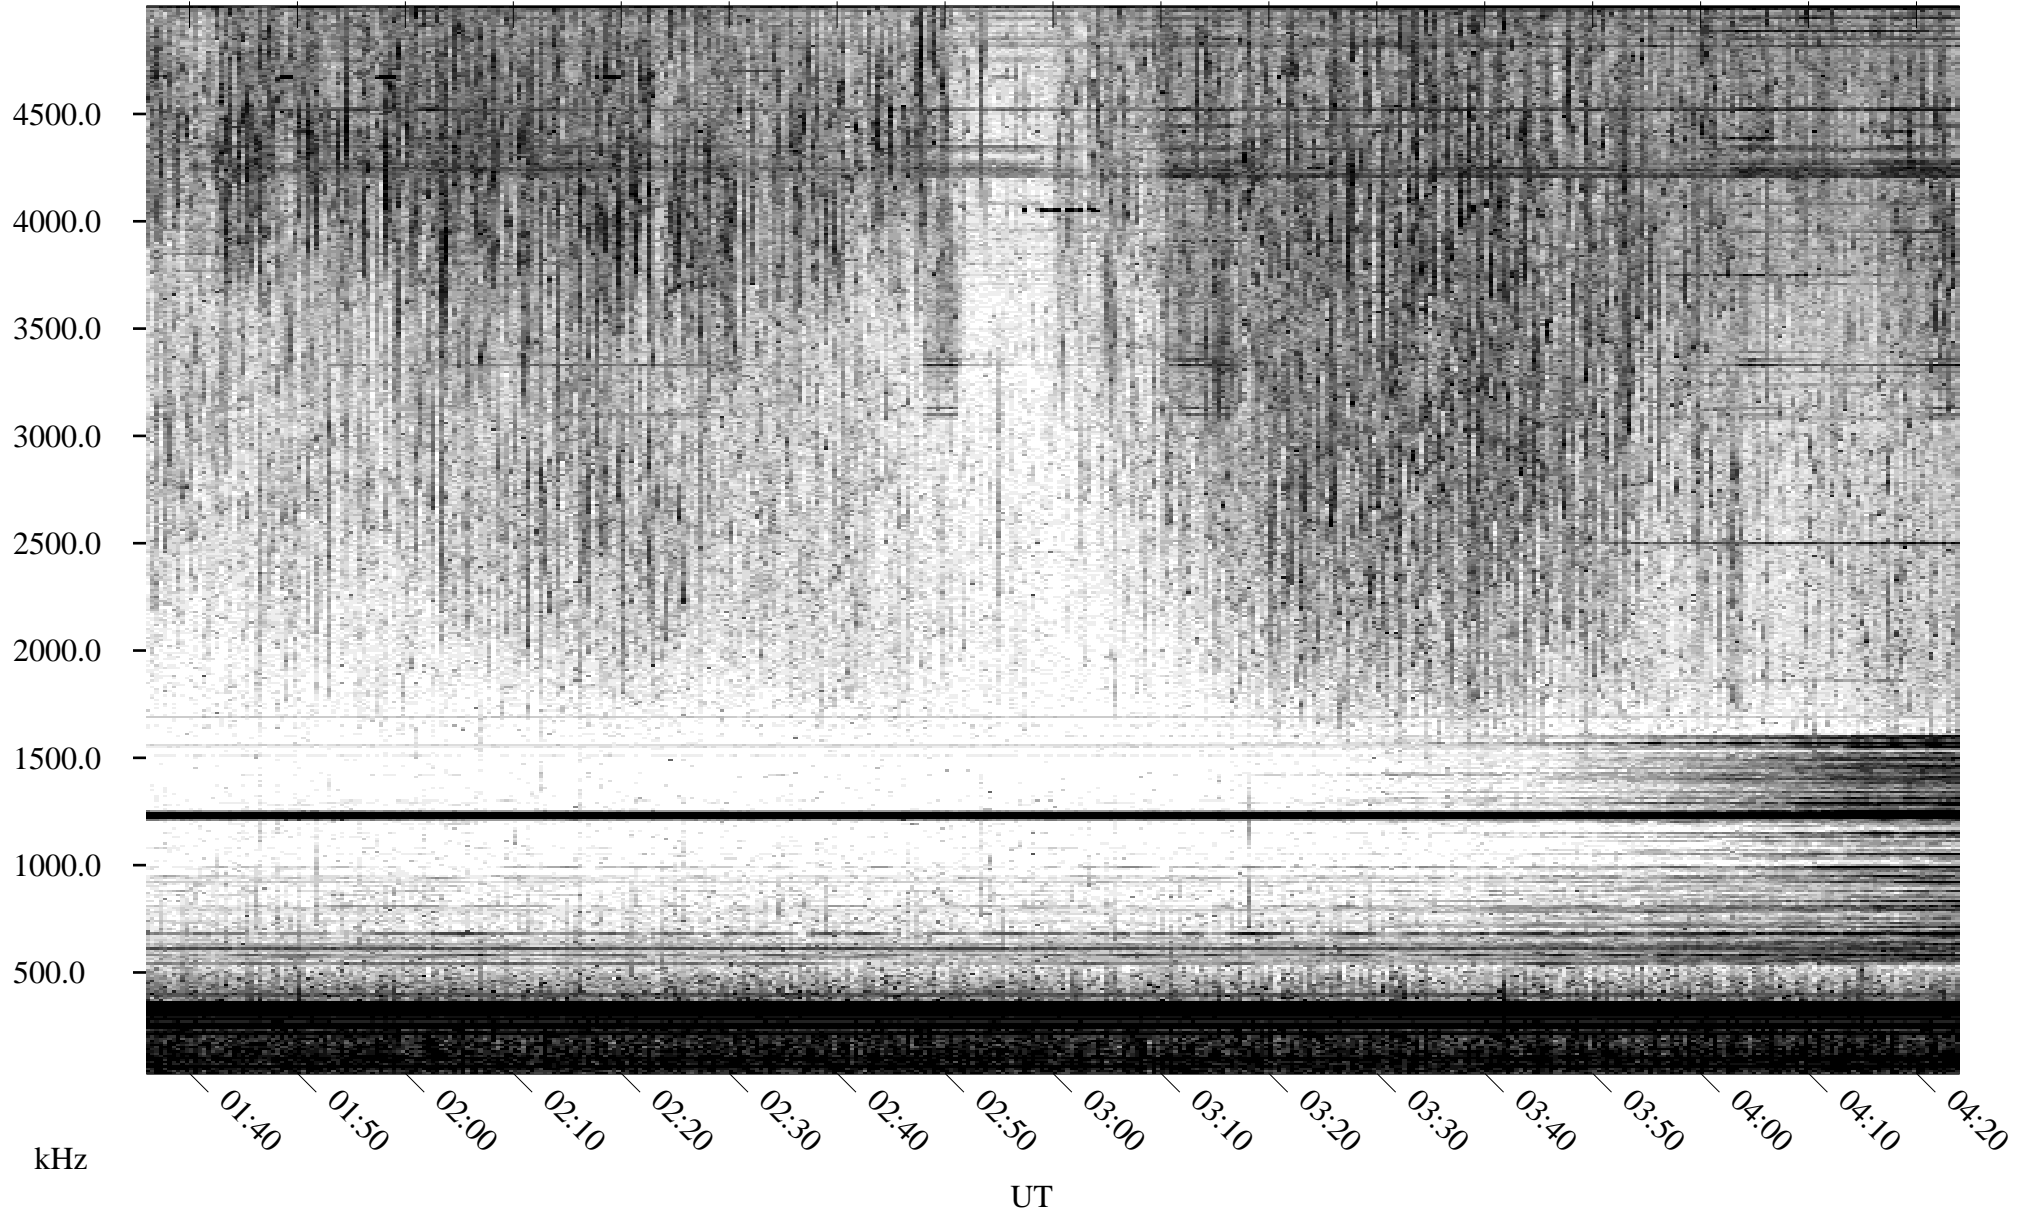

06/20/1995 Churchill, Manitoba

Linear Scale Black = 161 White = 15

ch951711.r00m max_12

Page 1

06/20/1995 Churchill, Manitoba

Linear Scale Black = 161 White = 15

ch951711.r00m max_12

Page 2

06/21/1995 Churchill, Manitoba

Linear Scale Black = 161 White = 15

ch951711.r00m max_12

Page 3

06/21/1995 Churchill, Manitoba

Linear Scale Black = 161 White = 15

ch951711.r00m max_12

Page 4

06/21/1995 Churchill, Manitoba

Linear Scale Black = 161 White = 15

ch951711.r00m max_12

06/21/1995 Churchill, Manitoba

Linear Scale Black = 161 White = 15

ch951711.r00m max_12

Page 6

06/21/1995 Churchill, Manitoba

Linear Scale Black = 161 White = 15

ch951711.r00m max_12

Page 7

06/21/1995 Churchill, Manitoba

Linear Scale Black = 161 White = 15

ch951711.r00m max_12

Page 8