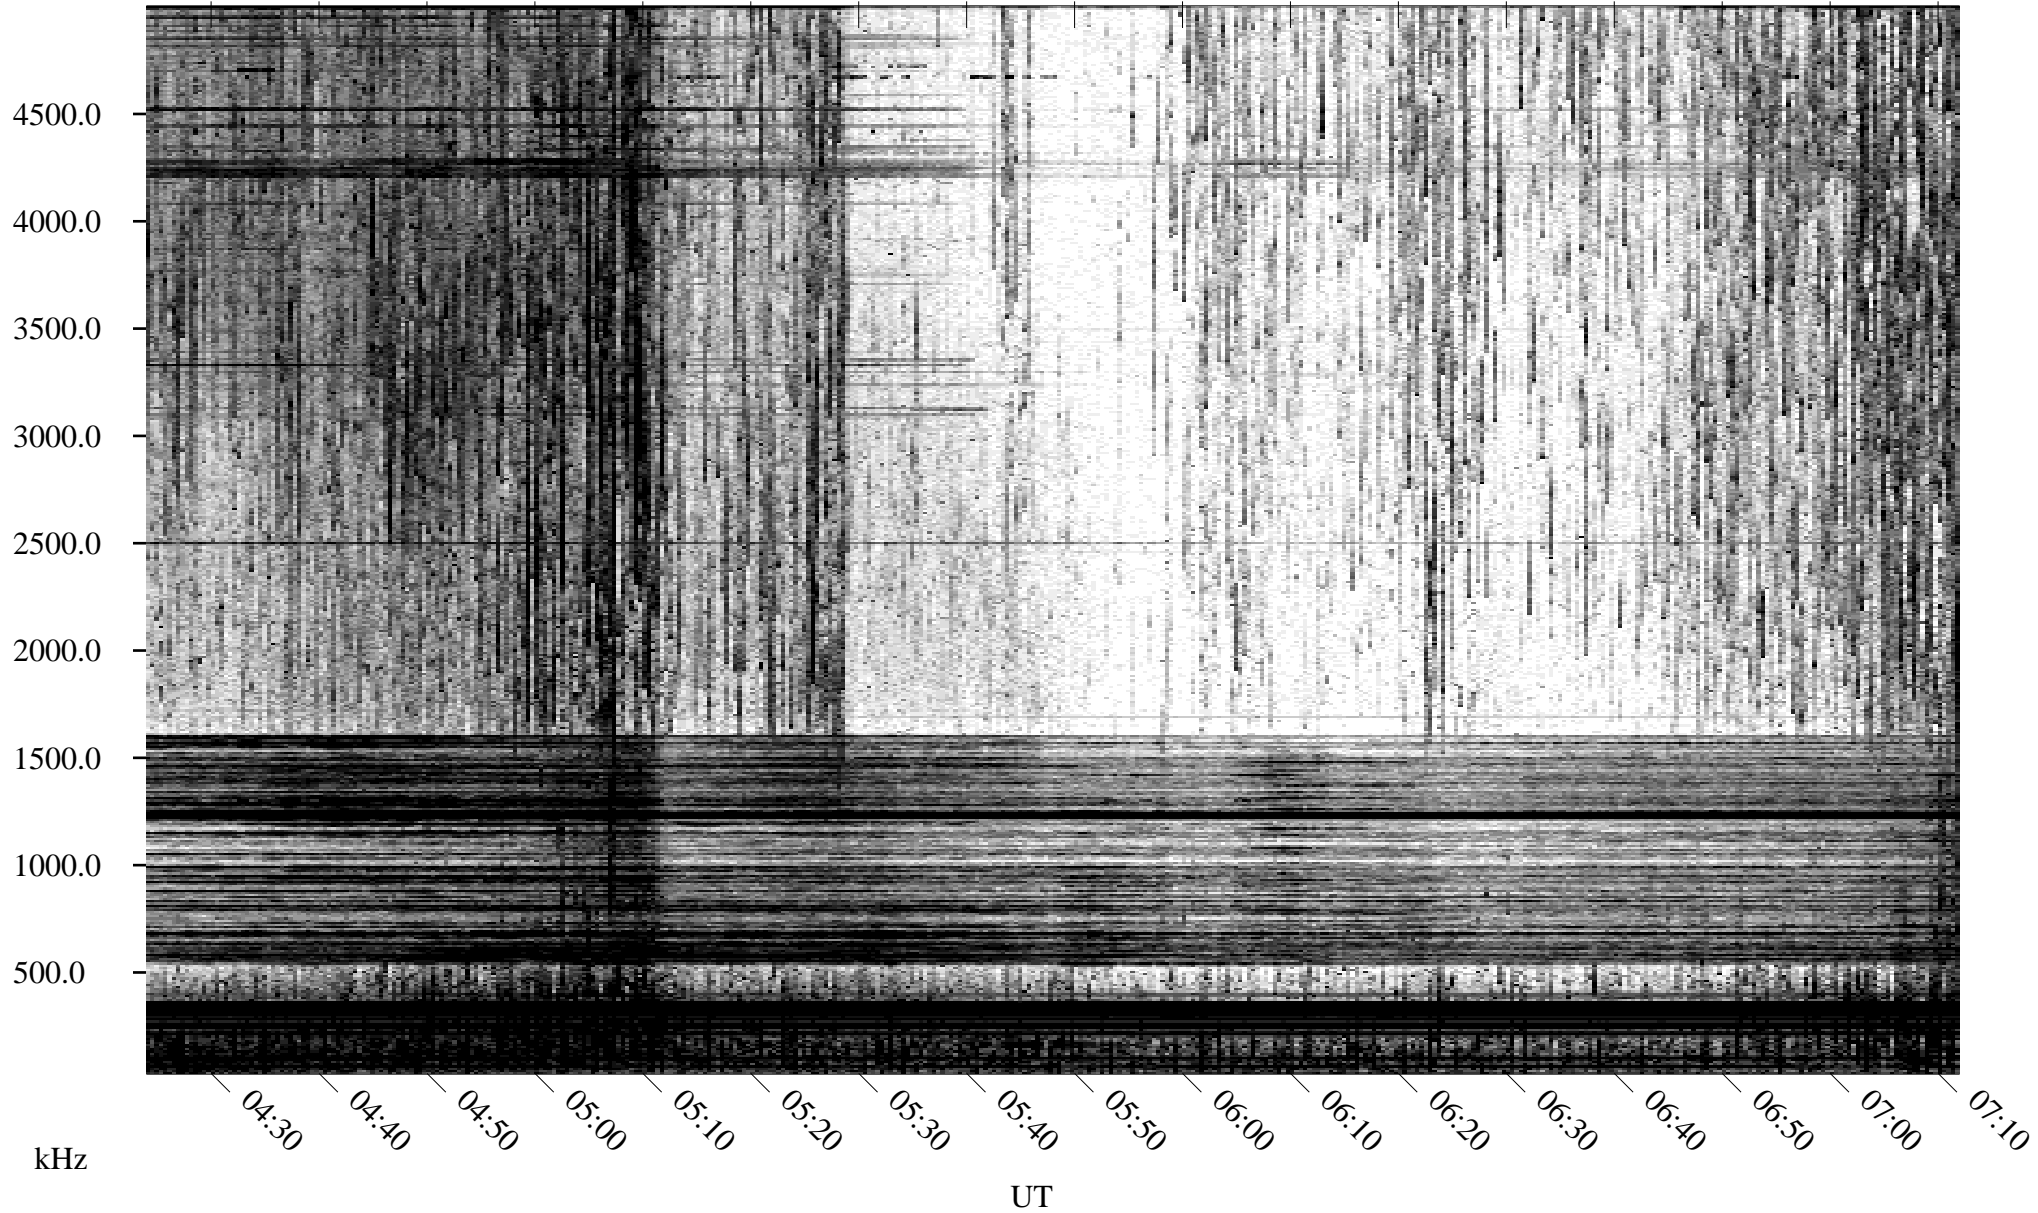

06/20/1995 Churchill, Manitoba

Linear Scale Black = 161 White = 15

ch951711.r00m max_12

Page 1

06/20/1995 Churchill, Manitoba

Linear Scale Black = 161 White = 15

ch951711.r00m max_12

Page 2

06/21/1995 Churchill, Manitoba

Linear Scale Black = 161 White = 15

ch951711.r00m max_12

Page 3

06/21/1995 Churchill, Manitoba

Linear Scale Black = 161 White = 15

ch951711.r00m max_12

Page 4

06/21/1995 Churchill, Manitoba

Linear Scale Black = 161 White = 15

ch951711.r00m max_12

06/21/1995 Churchill, Manitoba

Linear Scale Black = 161 White = 15

ch951711.r00m max_12

Page 6

06/21/1995 Churchill, Manitoba

Linear Scale Black = 161 White = 15

ch951711.r00m max_12

Page 7

06/21/1995 Churchill, Manitoba

Linear Scale Black = 161 White = 15

ch951711.r00m max_12

Page 8