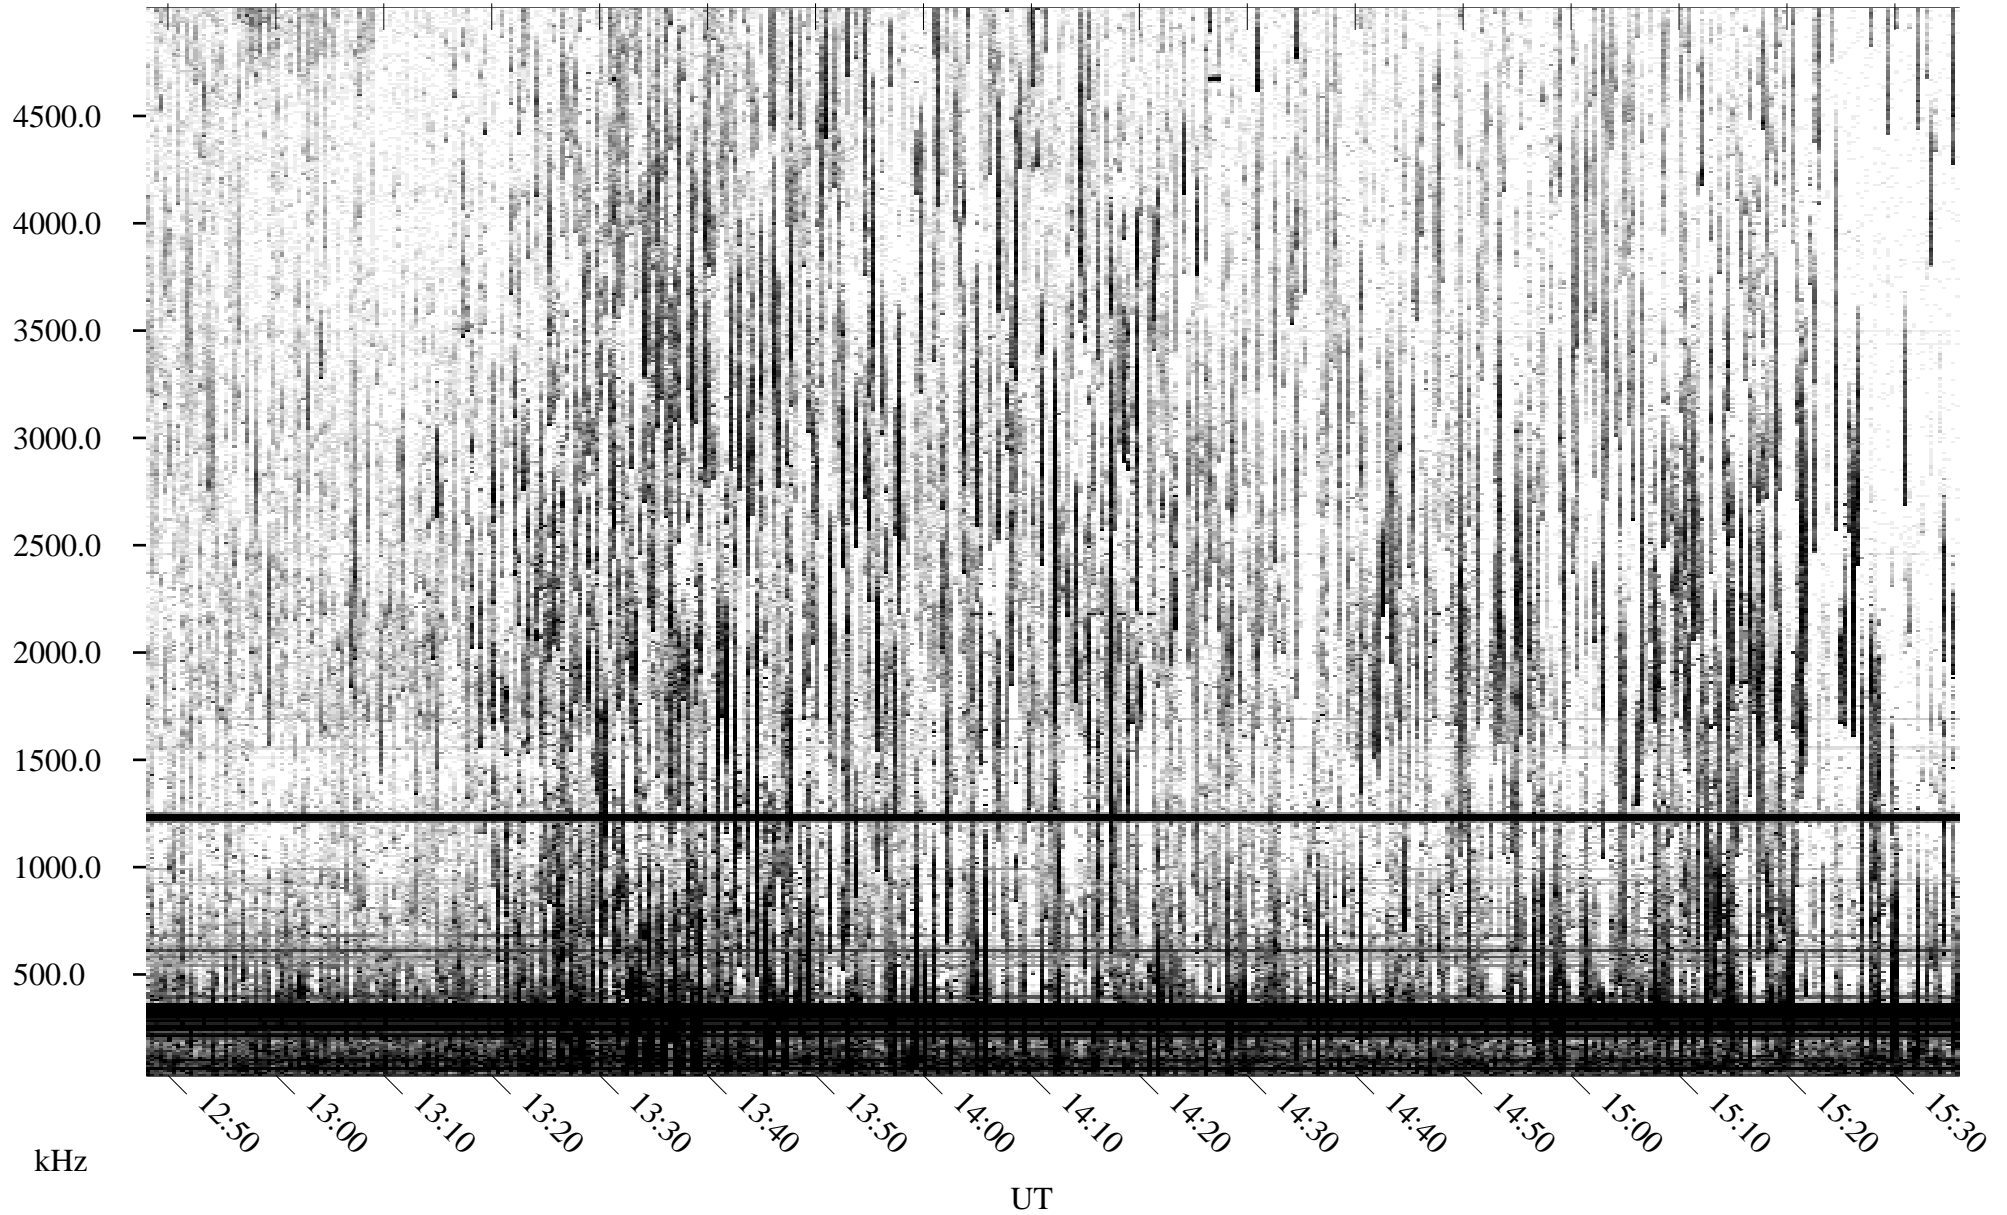

06/20/1995 Churchill, Manitoba

Linear Scale Black = 161 White = 15

ch951711.r00m max_12

Page 1

06/20/1995 Churchill, Manitoba

Linear Scale Black = 161 White = 15

ch951711.r00m max_12

Page 2

06/21/1995 Churchill, Manitoba

Linear Scale Black = 161 White = 15

ch951711.r00m max_12

Page 3

06/21/1995 Churchill, Manitoba

Linear Scale Black = 161 White = 15

ch951711.r00m max_12

Page 4

06/21/1995 Churchill, Manitoba

Linear Scale Black = 161 White = 15

ch951711.r00m max_12

06/21/1995 Churchill, Manitoba

Linear Scale Black = 161 White = 15

ch951711.r00m max_12

Page 6

06/21/1995 Churchill, Manitoba

Linear Scale Black = 161 White = 15

ch951711.r00m max_12

Page 7

06/21/1995 Churchill, Manitoba

Linear Scale Black = 161 White = 15

ch951711.r00m max_12

Page 8