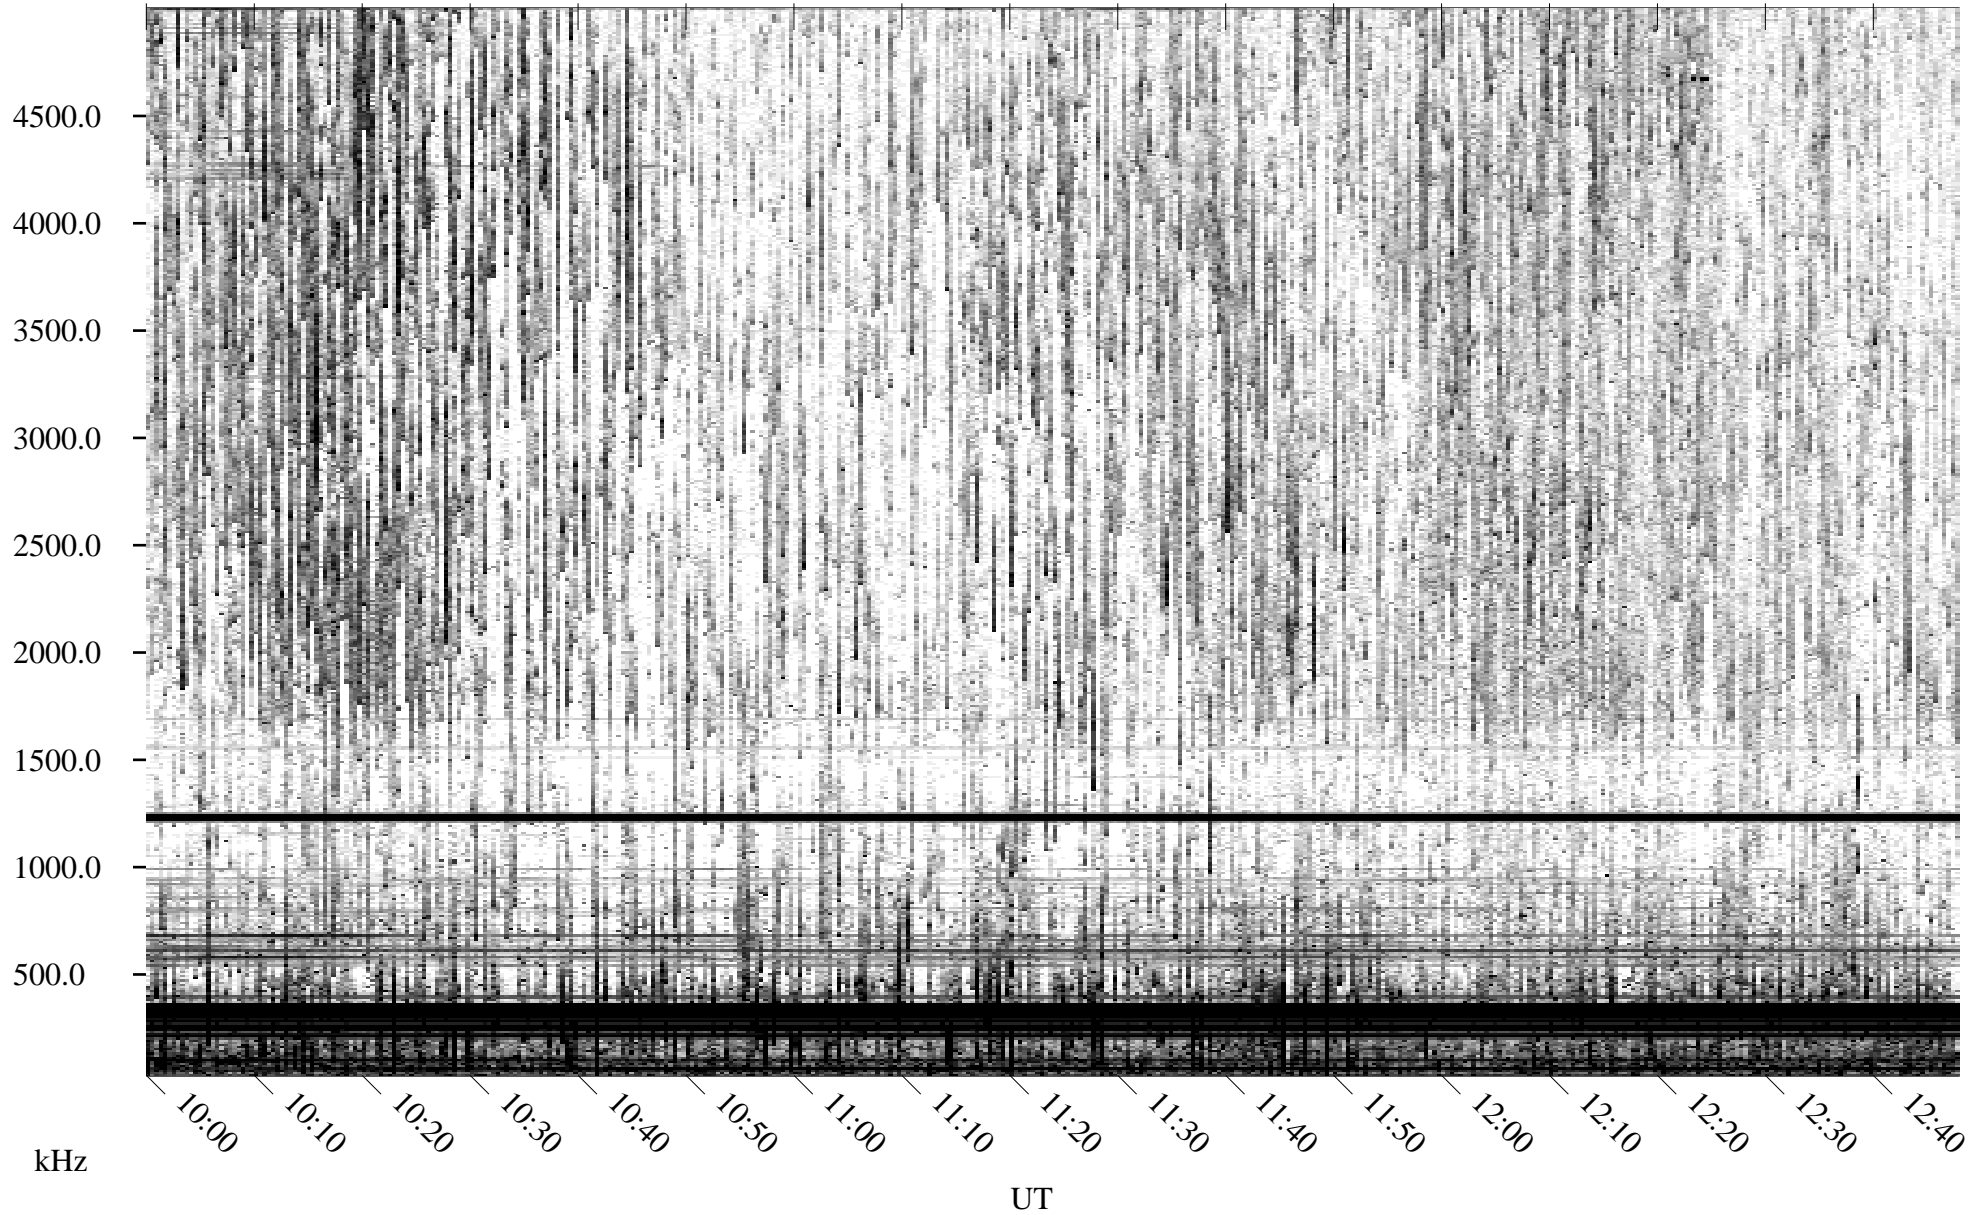

06/20/1995 Churchill, Manitoba

Linear Scale Black = 161 White = 15

ch951711.r00m max_12

Page 1

06/20/1995 Churchill, Manitoba

Linear Scale Black = 161 White = 15

ch951711.r00m max_12

Page 2

06/21/1995 Churchill, Manitoba

Linear Scale Black = 161 White = 15

ch951711.r00m max_12

Page 3

06/21/1995 Churchill, Manitoba

Linear Scale Black = 161 White = 15

ch951711.r00m max_12

Page 4

06/21/1995 Churchill, Manitoba

Linear Scale Black = 161 White = 15

ch951711.r00m max_12

06/21/1995 Churchill, Manitoba

Linear Scale Black = 161 White = 15

ch951711.r00m max_12

Page 6

06/21/1995 Churchill, Manitoba

Linear Scale Black = 161 White = 15

ch951711.r00m max_12

Page 7

06/21/1995 Churchill, Manitoba

Linear Scale Black = 161 White = 15

ch951711.r00m max_12

Page 8