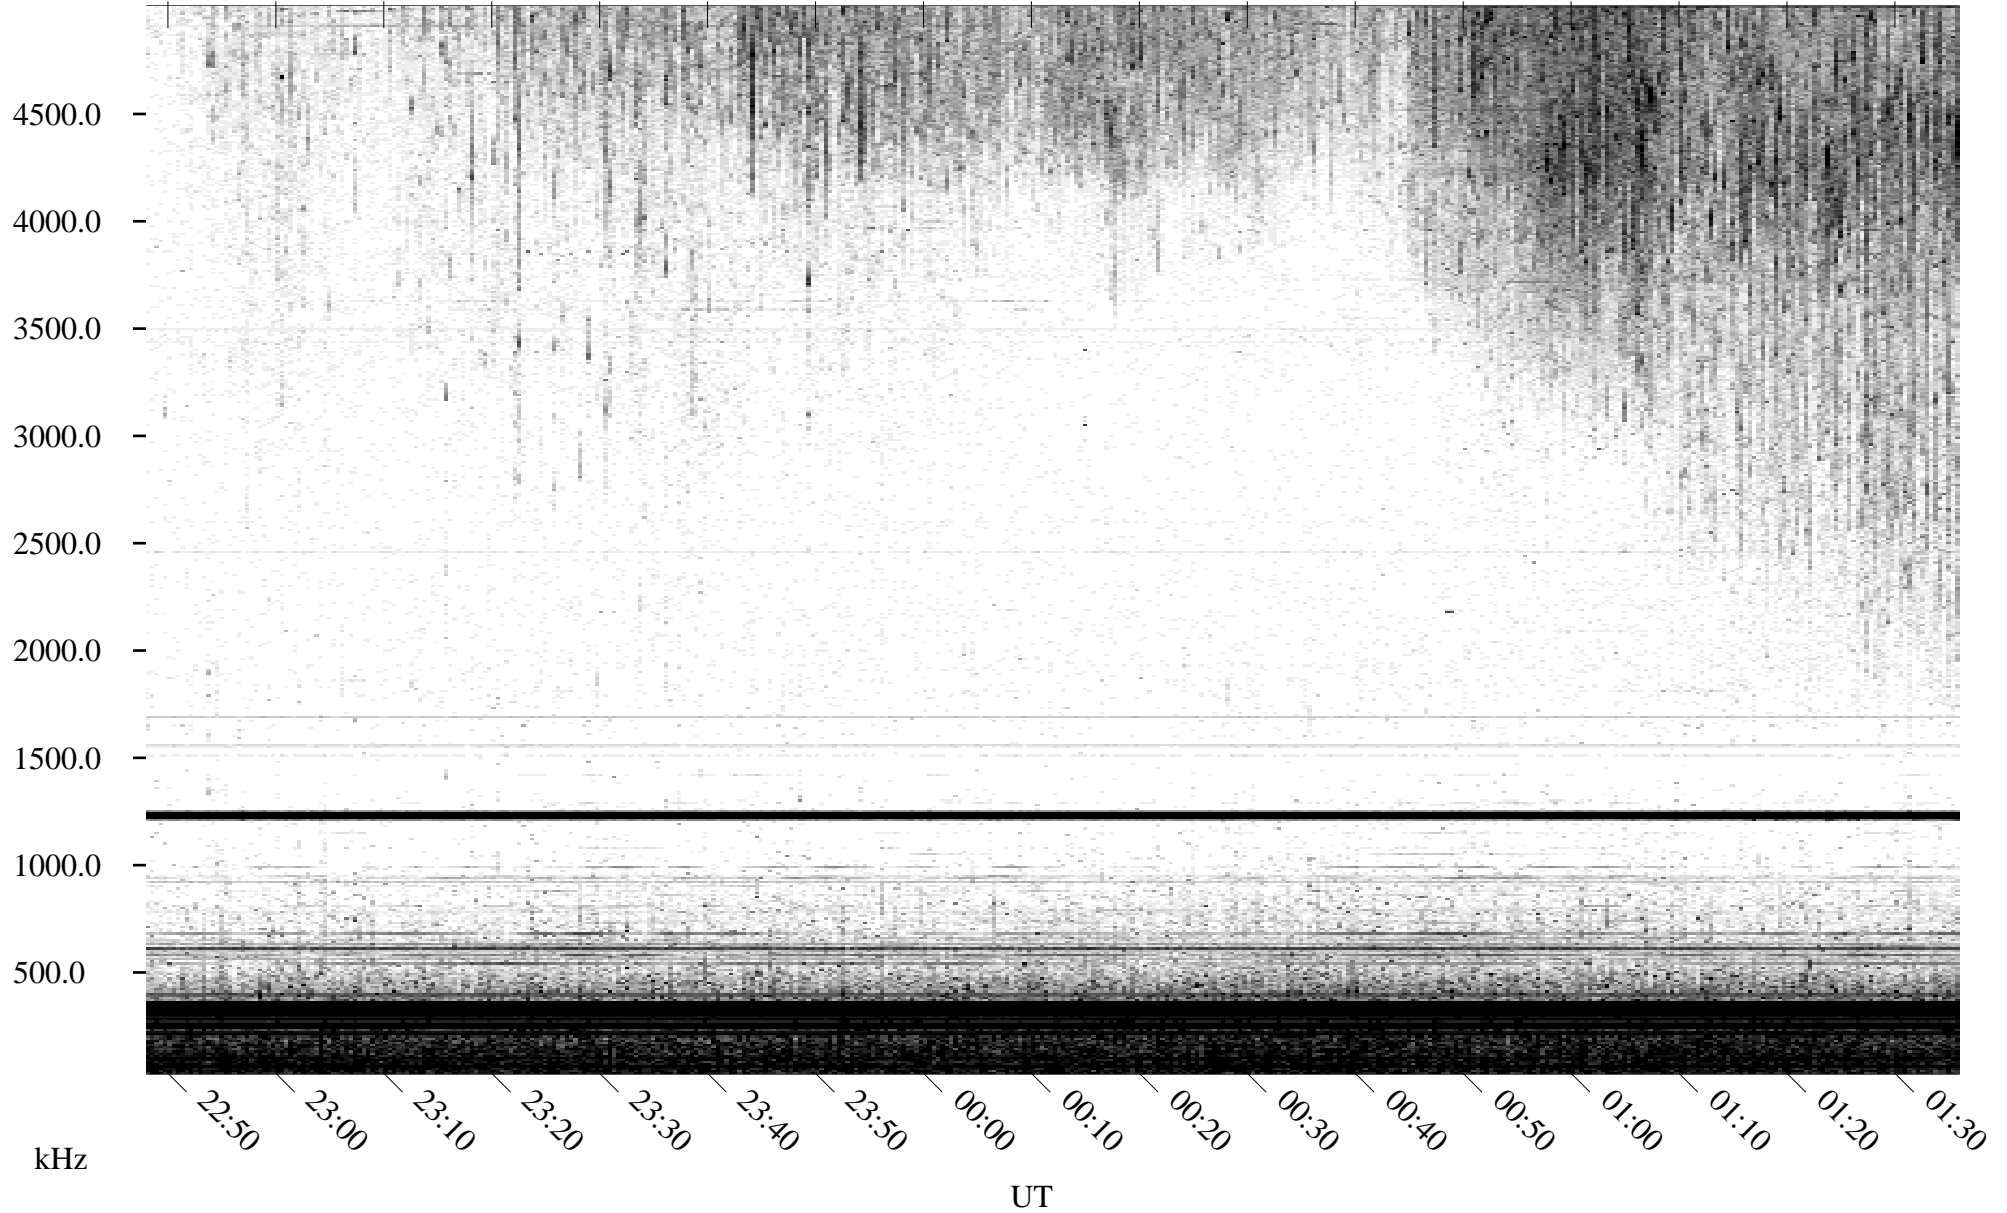

06/20/1995 Churchill, Manitoba

Linear Scale Black = 161 White = 15

ch951711.r00m max_12

Page 1

06/20/1995 Churchill, Manitoba

Linear Scale Black = 161 White = 15

ch951711.r00m max_12

Page 2

06/21/1995 Churchill, Manitoba

Linear Scale Black = 161 White = 15

ch951711.r00m max_12

Page 3

06/21/1995 Churchill, Manitoba

Linear Scale Black = 161 White = 15

ch951711.r00m max_12

Page 4

06/21/1995 Churchill, Manitoba

Linear Scale Black = 161 White = 15

ch951711.r00m max_12

06/21/1995 Churchill, Manitoba

Linear Scale Black = 161 White = 15

ch951711.r00m max_12

Page 6

06/21/1995 Churchill, Manitoba

Linear Scale Black = 161 White = 15

ch951711.r00m max_12

Page 7

06/21/1995 Churchill, Manitoba

Linear Scale Black = 161 White = 15

ch951711.r00m max_12

Page 8