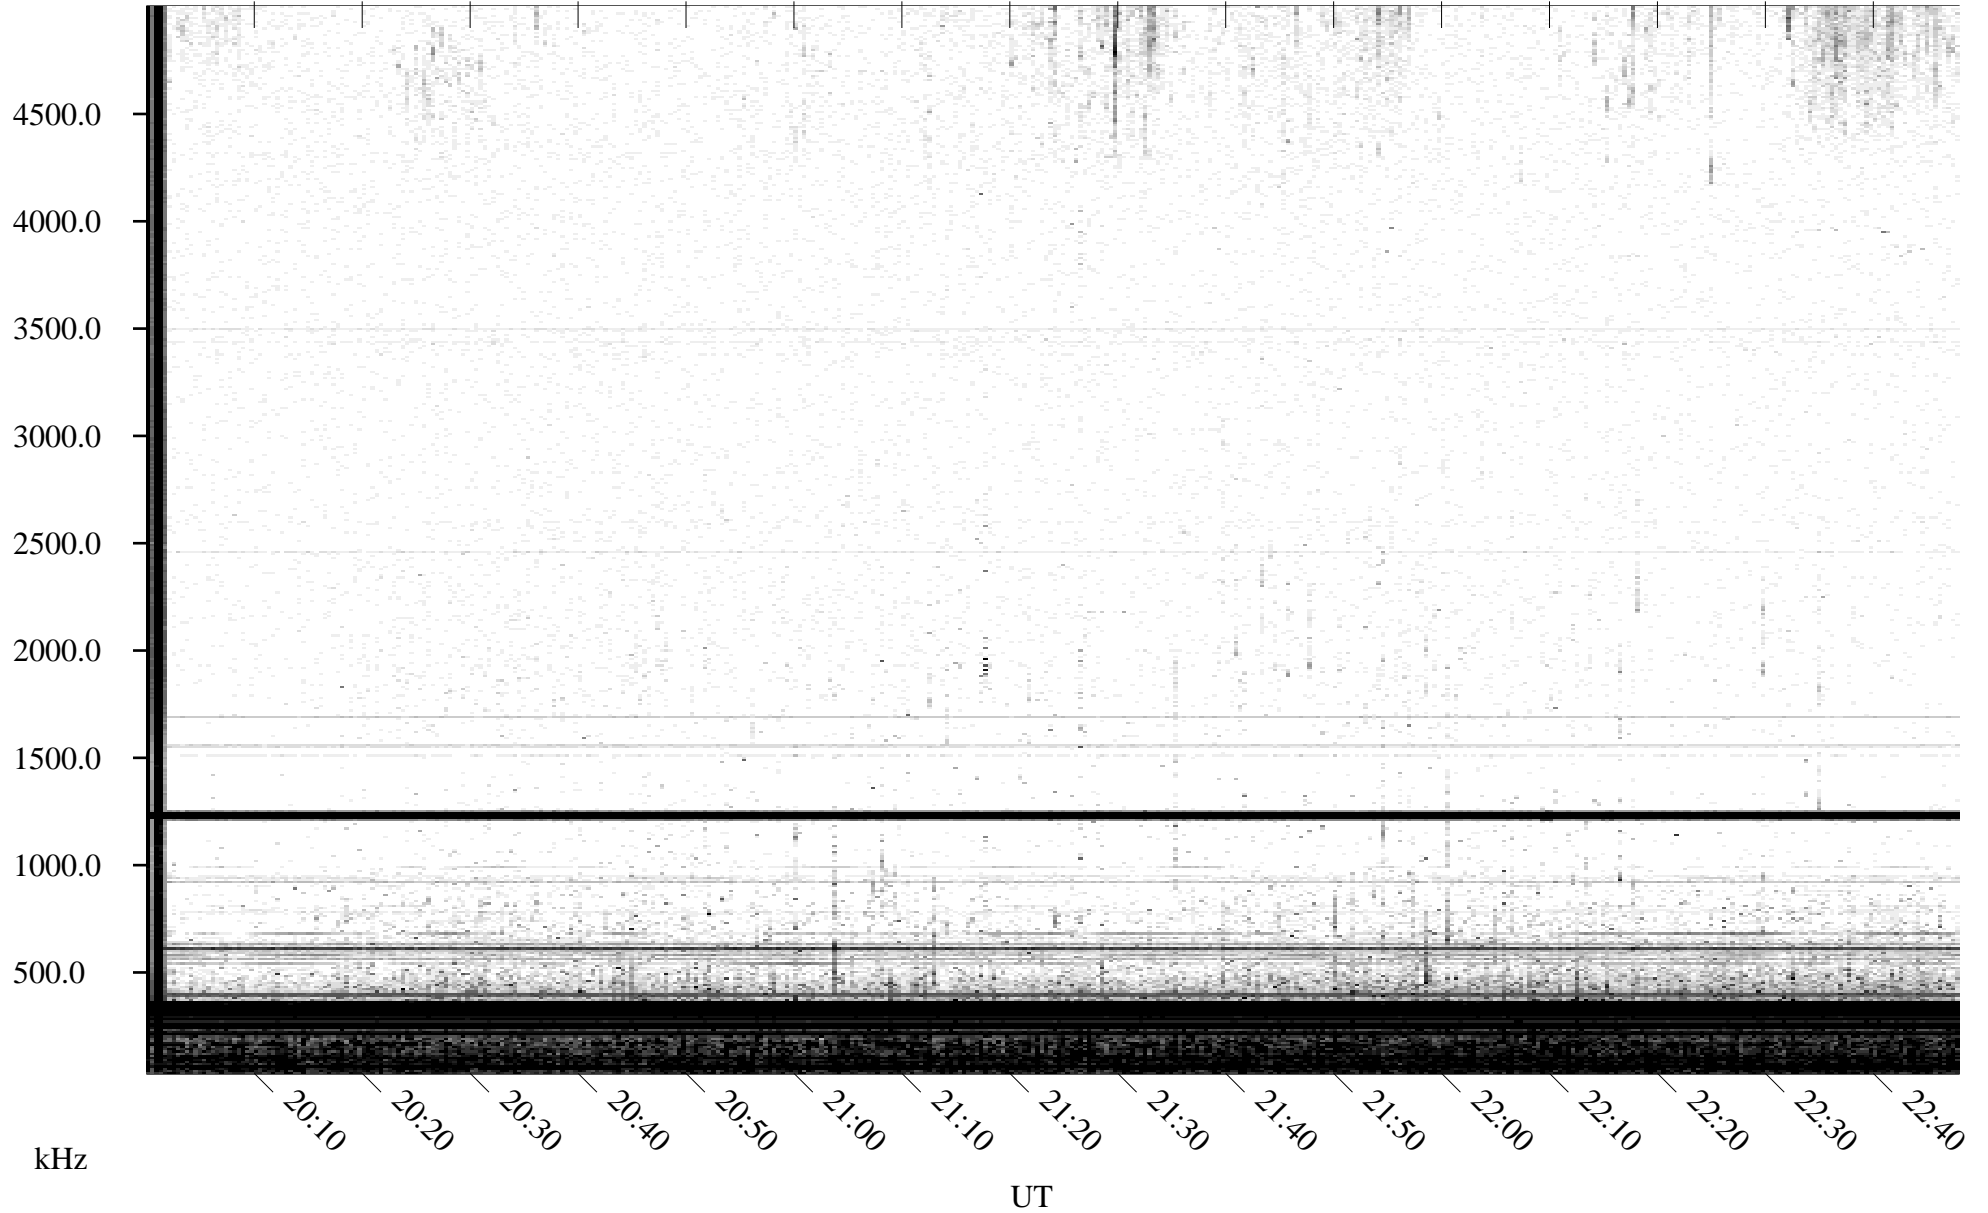

06/20/1995 Churchill, Manitoba

Linear Scale Black = 161 White = 15

ch951711.r00m max_12

Page 1

06/20/1995 Churchill, Manitoba

Linear Scale Black = 161 White = 15

ch951711.r00m max_12

Page 2

06/21/1995 Churchill, Manitoba

Linear Scale Black = 161 White = 15

ch951711.r00m max_12

Page 3

06/21/1995 Churchill, Manitoba

Linear Scale Black = 161 White = 15

ch951711.r00m max_12

Page 4

06/21/1995 Churchill, Manitoba

Linear Scale Black = 161 White = 15

ch951711.r00m max_12

06/21/1995 Churchill, Manitoba

Linear Scale Black = 161 White = 15

ch951711.r00m max_12

Page 6

06/21/1995 Churchill, Manitoba

Linear Scale Black = 161 White = 15

ch951711.r00m max_12

Page 7

06/21/1995 Churchill, Manitoba

Linear Scale Black = 161 White = 15

ch951711.r00m max_12

Page 8