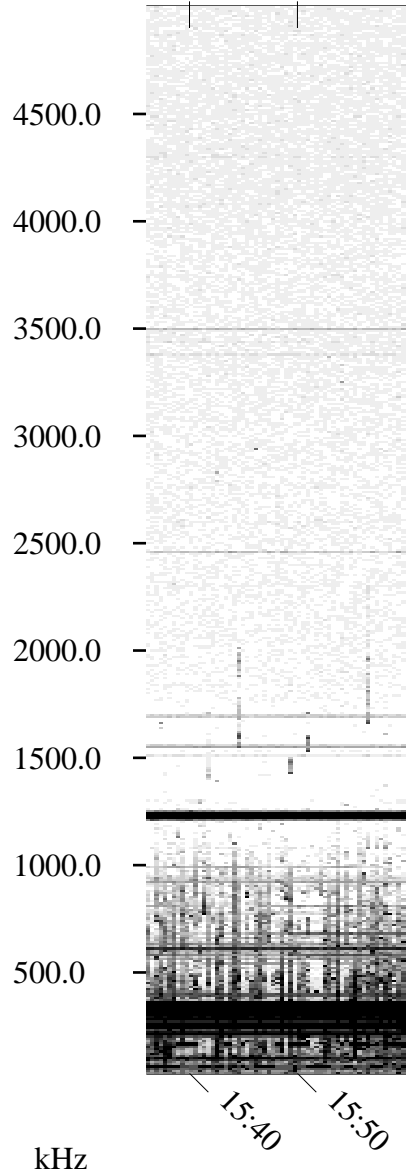

06/22/1995 Churchill, Manitoba

Linear Scale   Black = 161   White = 15

ch95172l.r00m max_12

Page 8

UT