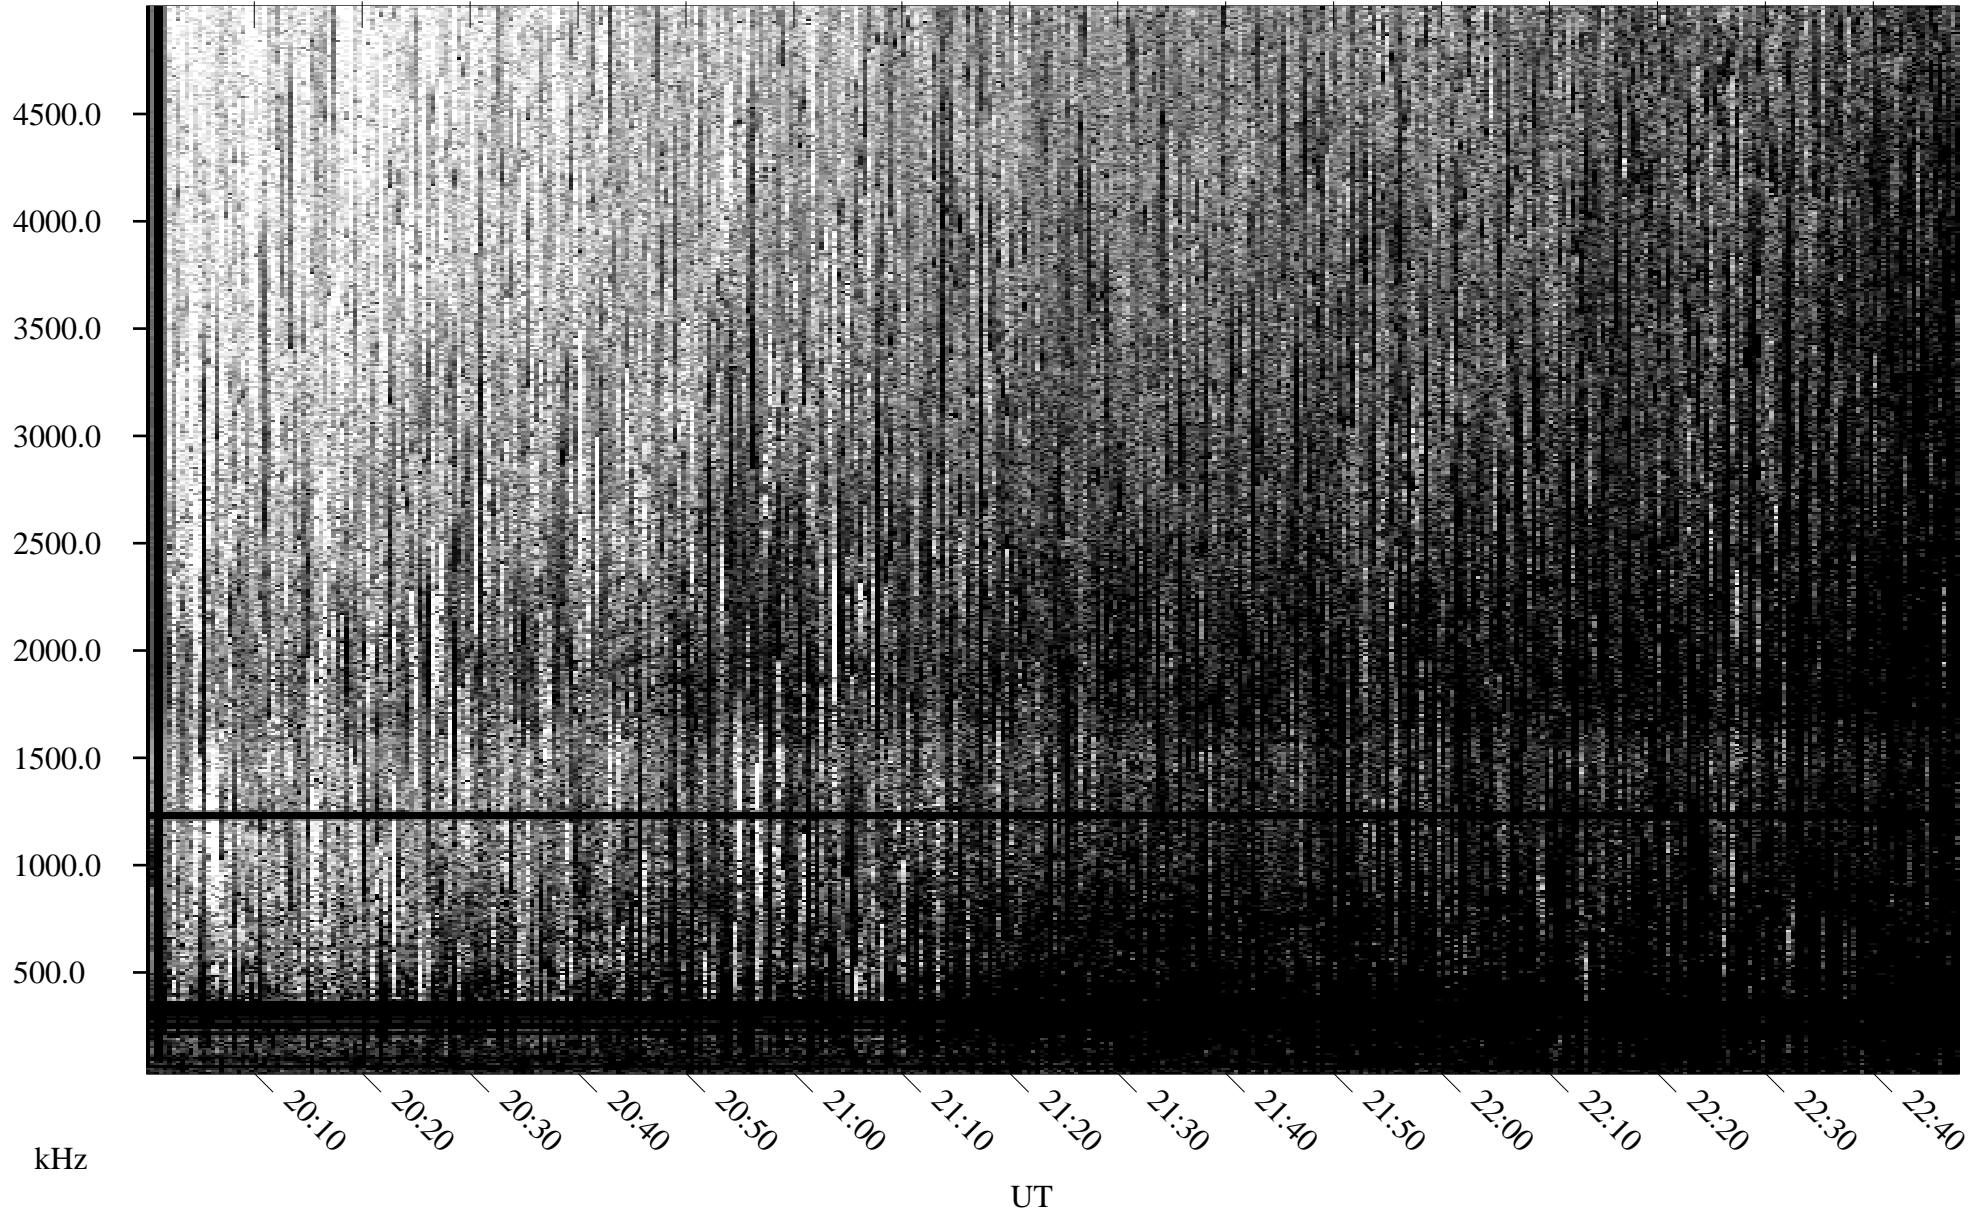

# 06/21/1995 Churchill, Manitoba

Linear Scale    Black = 161    White = 15

ch95172l.r00m max\_12

Page 1

# 06/21/1995 Churchill, Manitoba

Linear Scale    Black = 161    White = 15

ch95172l.r00m max\_12

Page 2

# 06/22/1995 Churchill, Manitoba

Linear Scale    Black = 161    White = 15

ch95172l.r00m max\_12

Page 3

# 06/22/1995 Churchill, Manitoba

Linear Scale    Black = 161    White = 15

ch95172l.r00m max\_12

Page 4