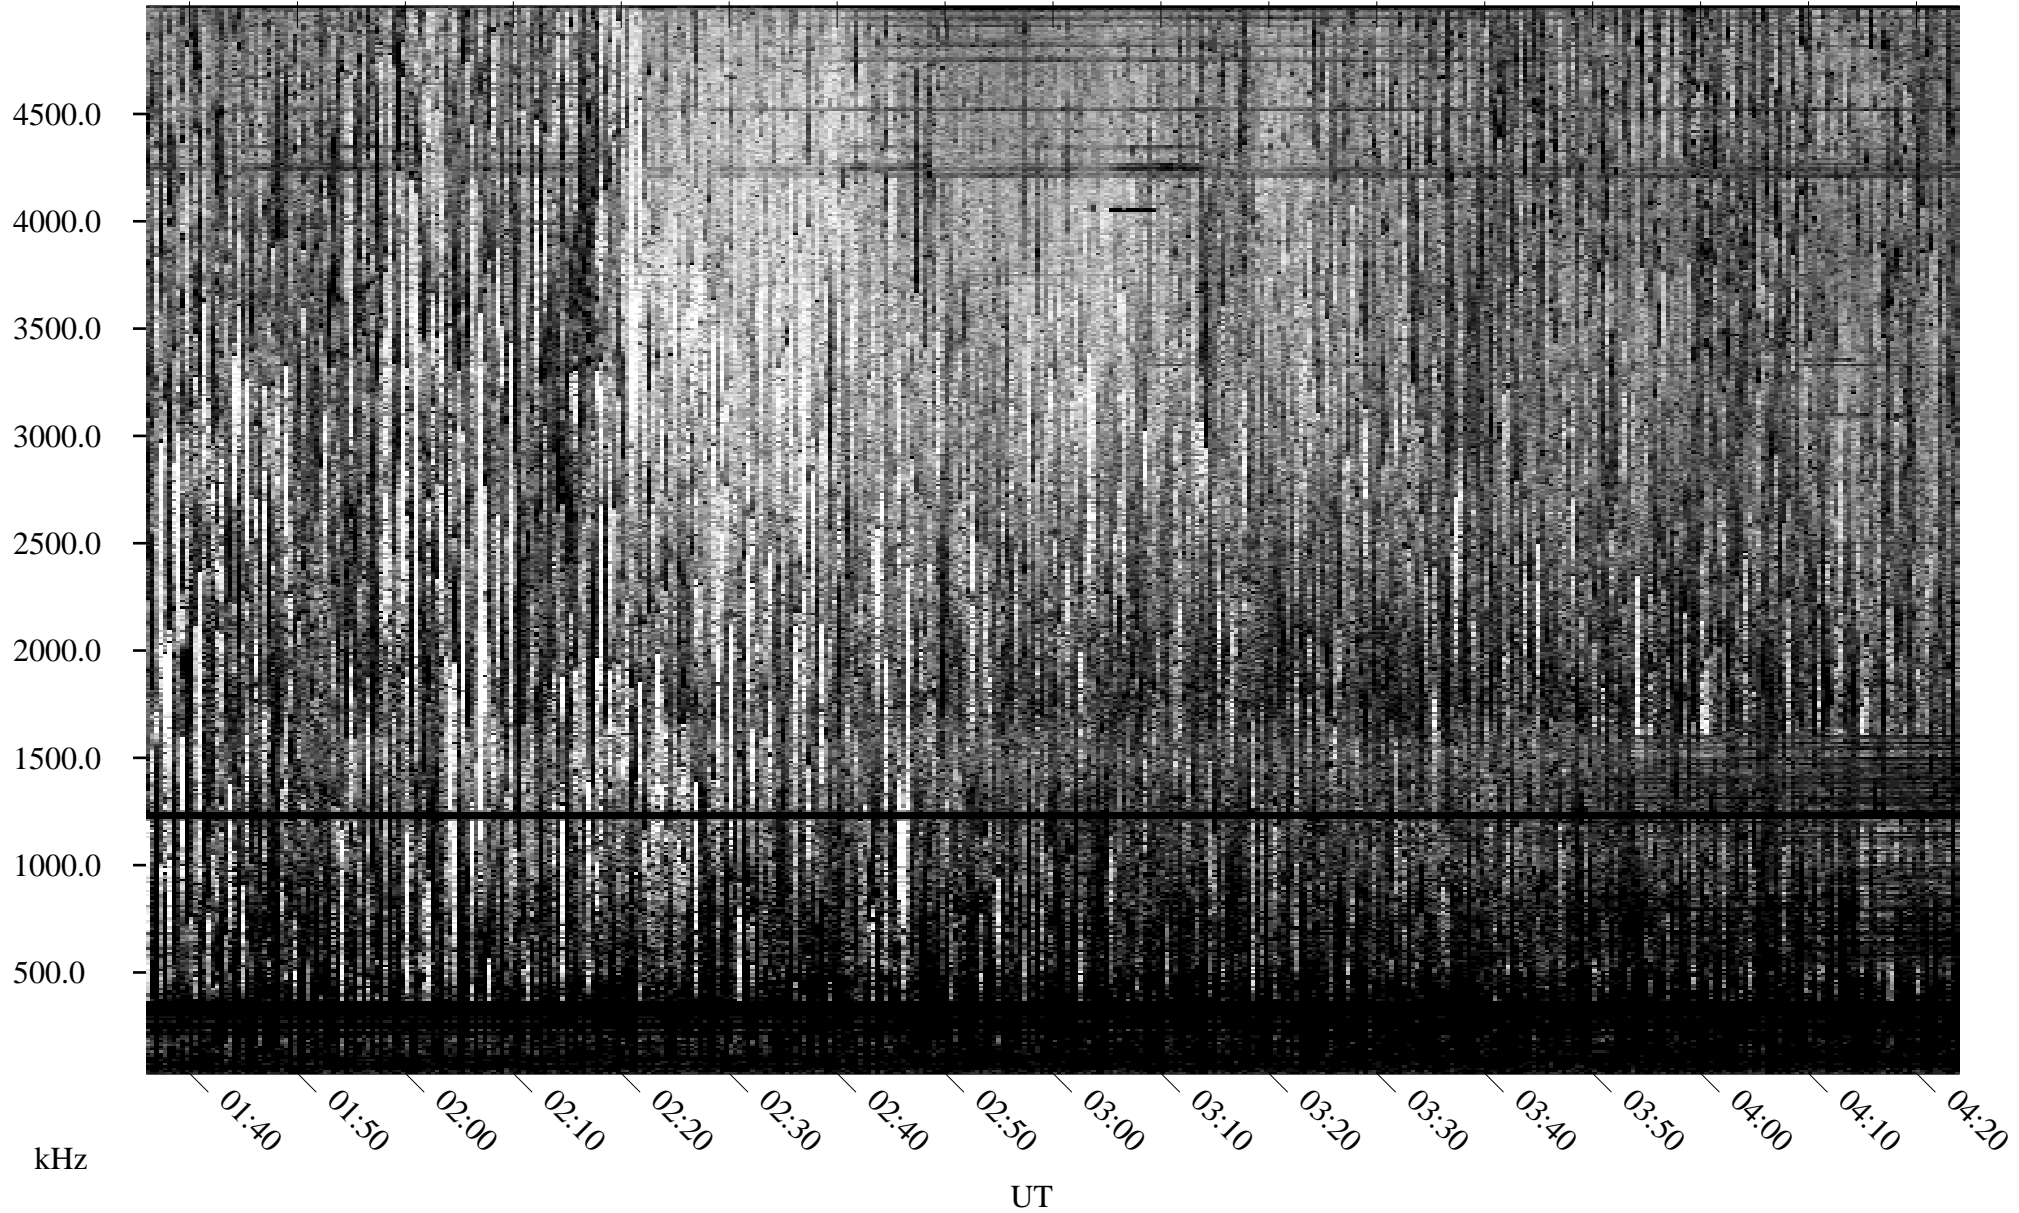

# 06/21/1995 Churchill, Manitoba

Linear Scale    Black = 161    White = 15

ch95172l.r00m max\_12

Page 1

# 06/21/1995 Churchill, Manitoba

Linear Scale    Black = 161    White = 15

ch95172l.r00m max\_12

Page 2

# 06/22/1995 Churchill, Manitoba

Linear Scale    Black = 161    White = 15

ch95172l.r00m max\_12

Page 3

# 06/22/1995 Churchill, Manitoba

Linear Scale    Black = 161    White = 15

ch95172l.r00m max\_12

Page 4