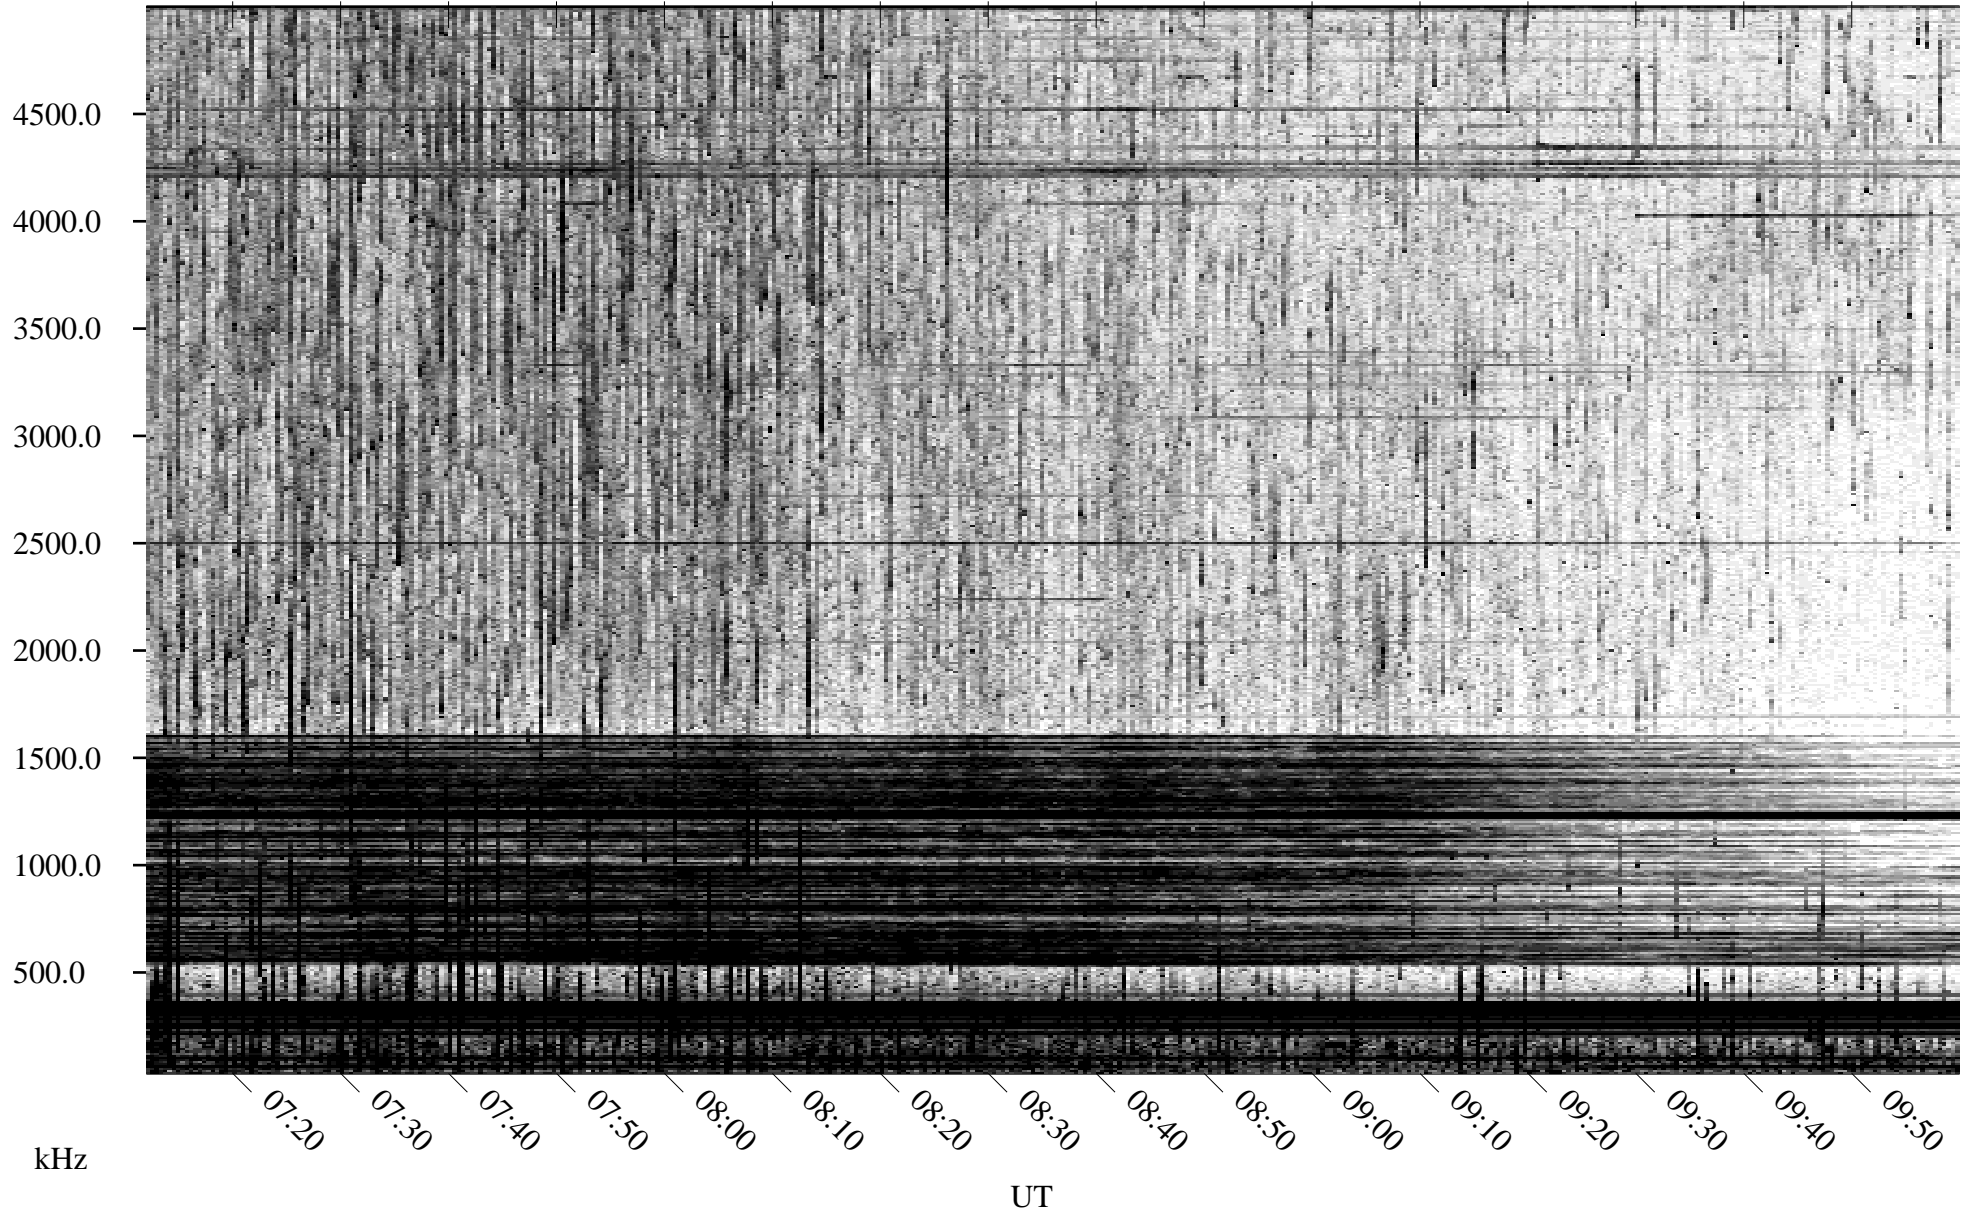

# 06/22/1995 Churchill, Manitoba

Linear Scale    Black = 161    White = 15

ch95172l.r00m max\_12

Page 4

# 06/22/1995 Churchill, Manitoba

Linear Scale    Black = 161    White = 15

ch95172l.r00m max\_12

Page 5

# 06/22/1995 Churchill, Manitoba

Linear Scale    Black = 161    White = 15

ch95172l.r00m max\_12

Page 6