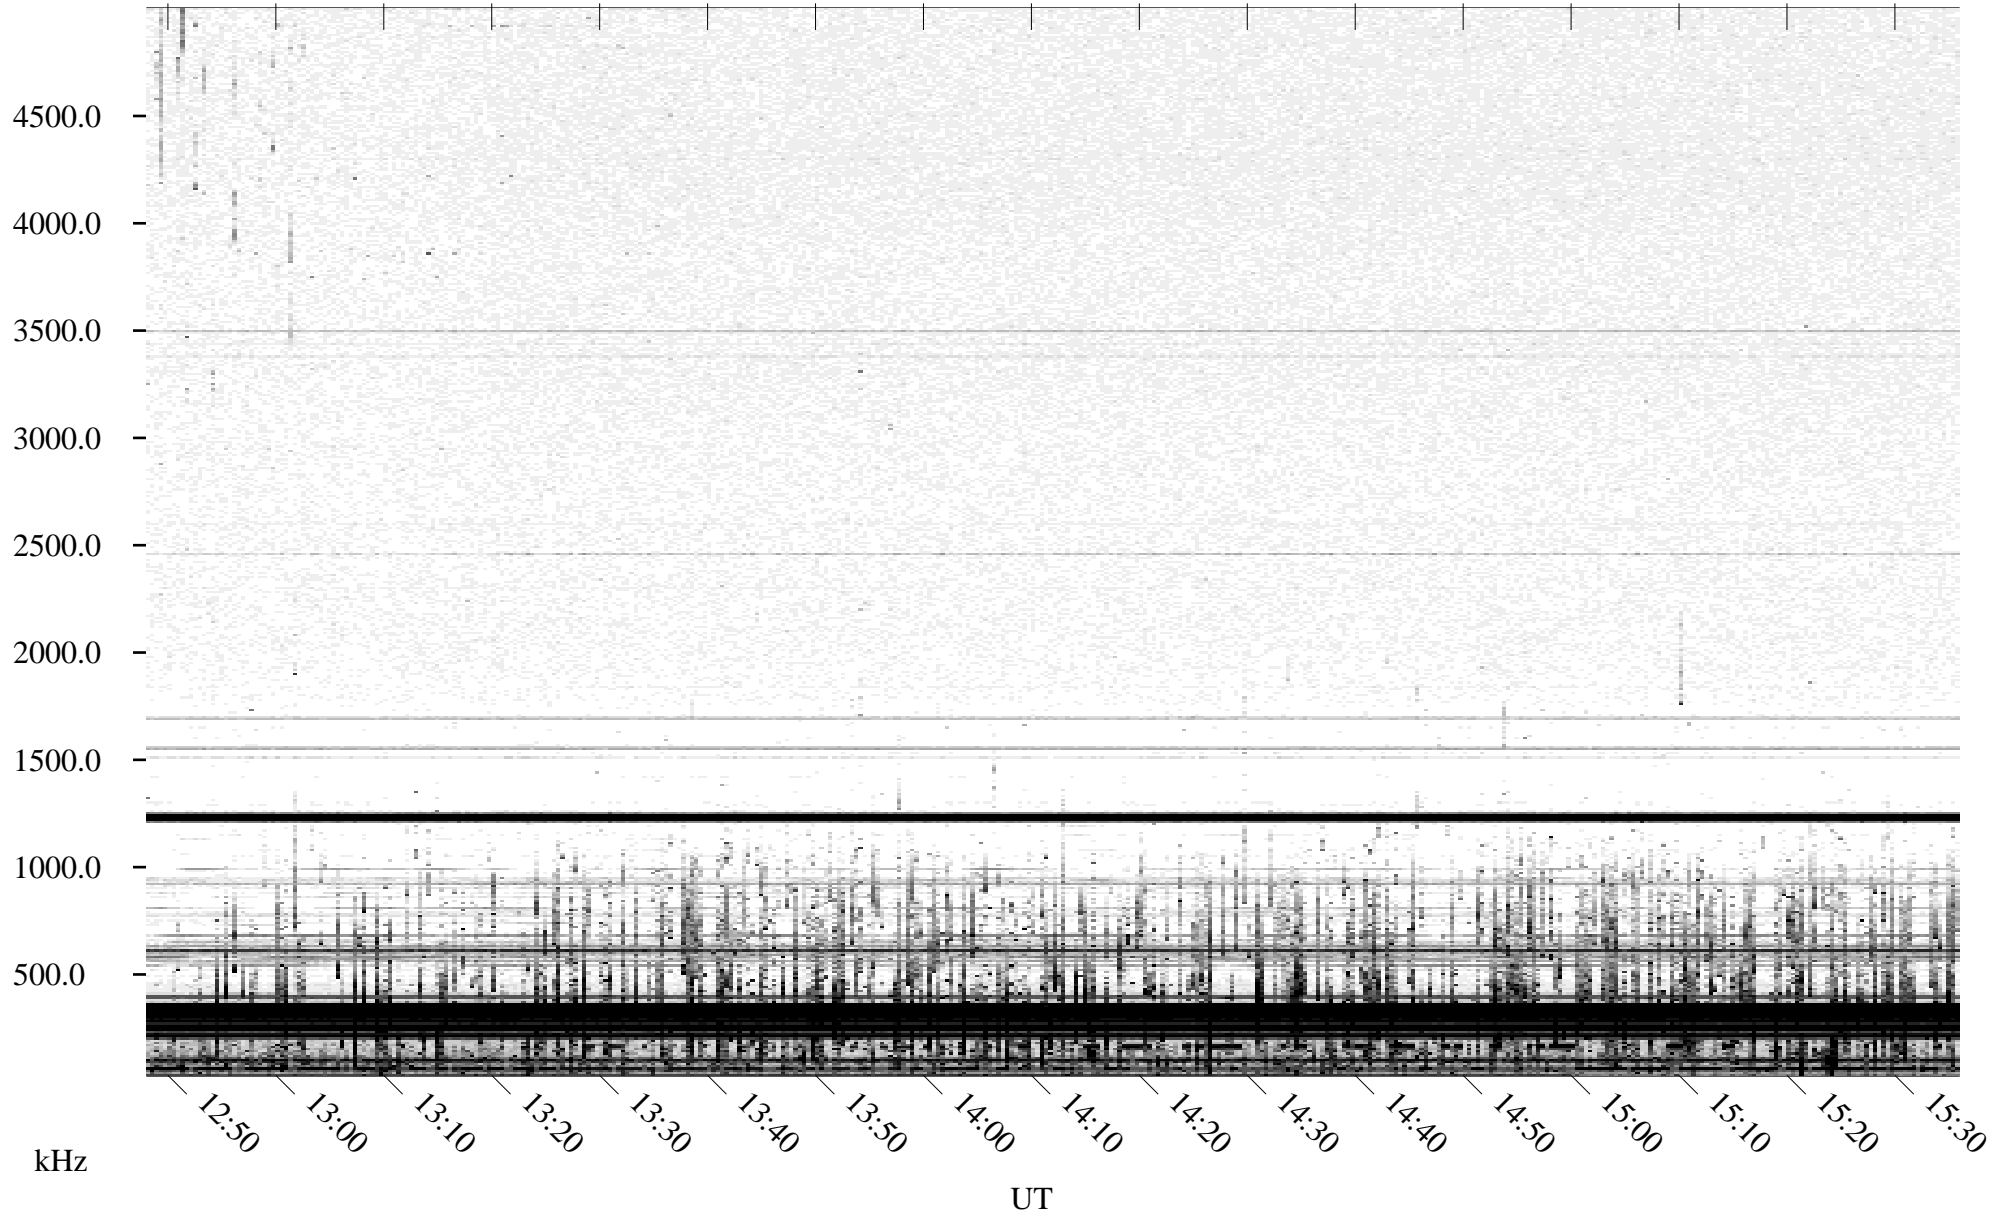

# 06/22/1995 Churchill, Manitoba

Linear Scale    Black = 161    White = 15

ch95172l.r00m max\_12

Page 5

# 06/22/1995 Churchill, Manitoba

Linear Scale    Black = 161    White = 15

ch95172l.r00m max\_12

Page 6

# 06/22/1995 Churchill, Manitoba

Linear Scale    Black = 161    White = 15

ch95172l.r00m max\_12

Page 7

# 06/22/1995 Churchill, Manitoba

Linear Scale    Black = 161    White = 15

ch95172l.r00m max\_12

Page 8

UT