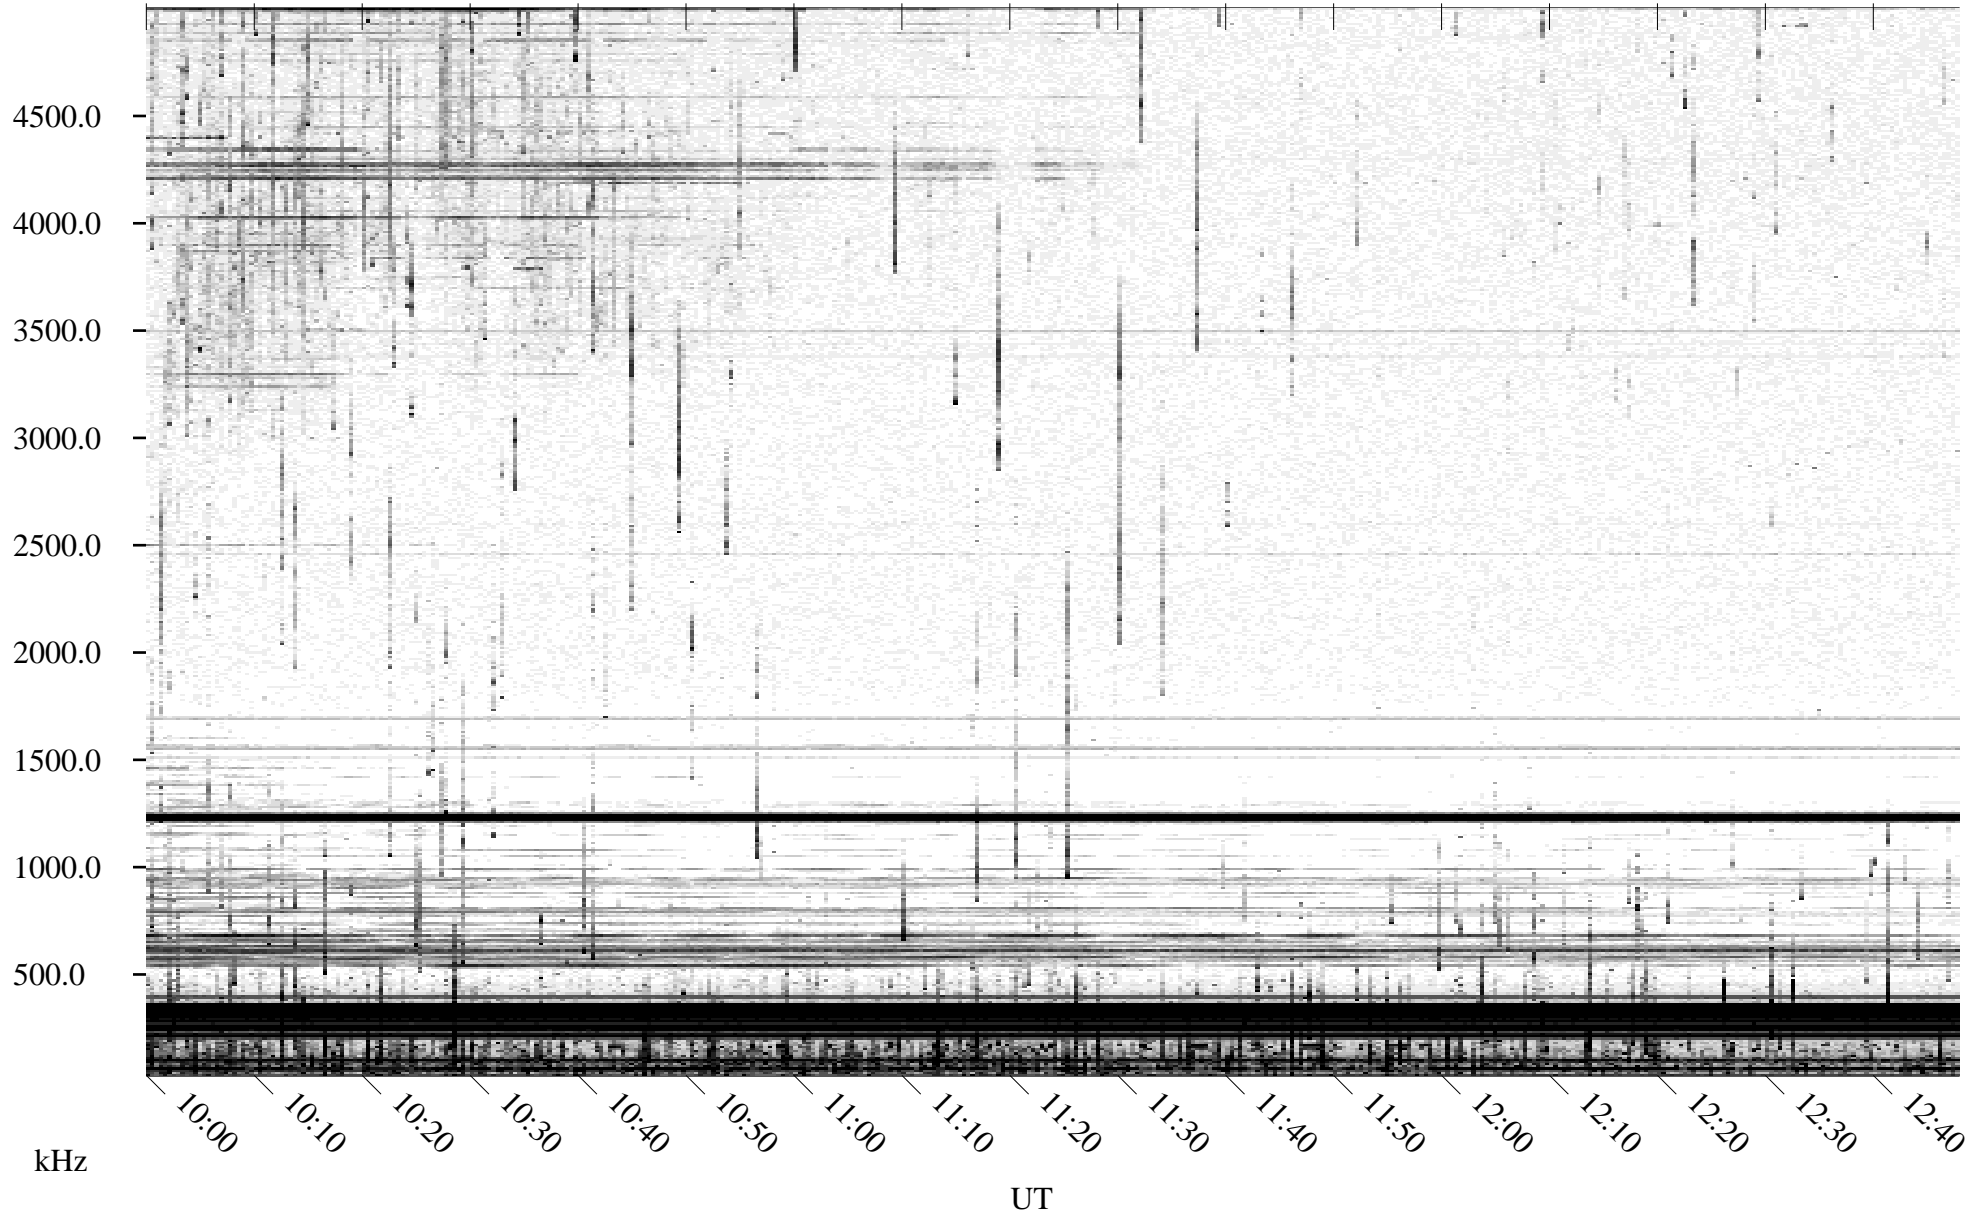

# 06/22/1995 Churchill, Manitoba

Linear Scale    Black = 161    White = 15

ch95172l.r00m max\_12

Page 5

# 06/22/1995 Churchill, Manitoba

Linear Scale    Black = 161    White = 15

ch95172l.r00m max\_12

Page 6

# 06/22/1995 Churchill, Manitoba

Linear Scale    Black = 161    White = 15

ch95172l.r00m max\_12

Page 7

# 06/22/1995 Churchill, Manitoba

Linear Scale    Black = 161    White = 15

ch95172l.r00m max\_12

Page 8

UT