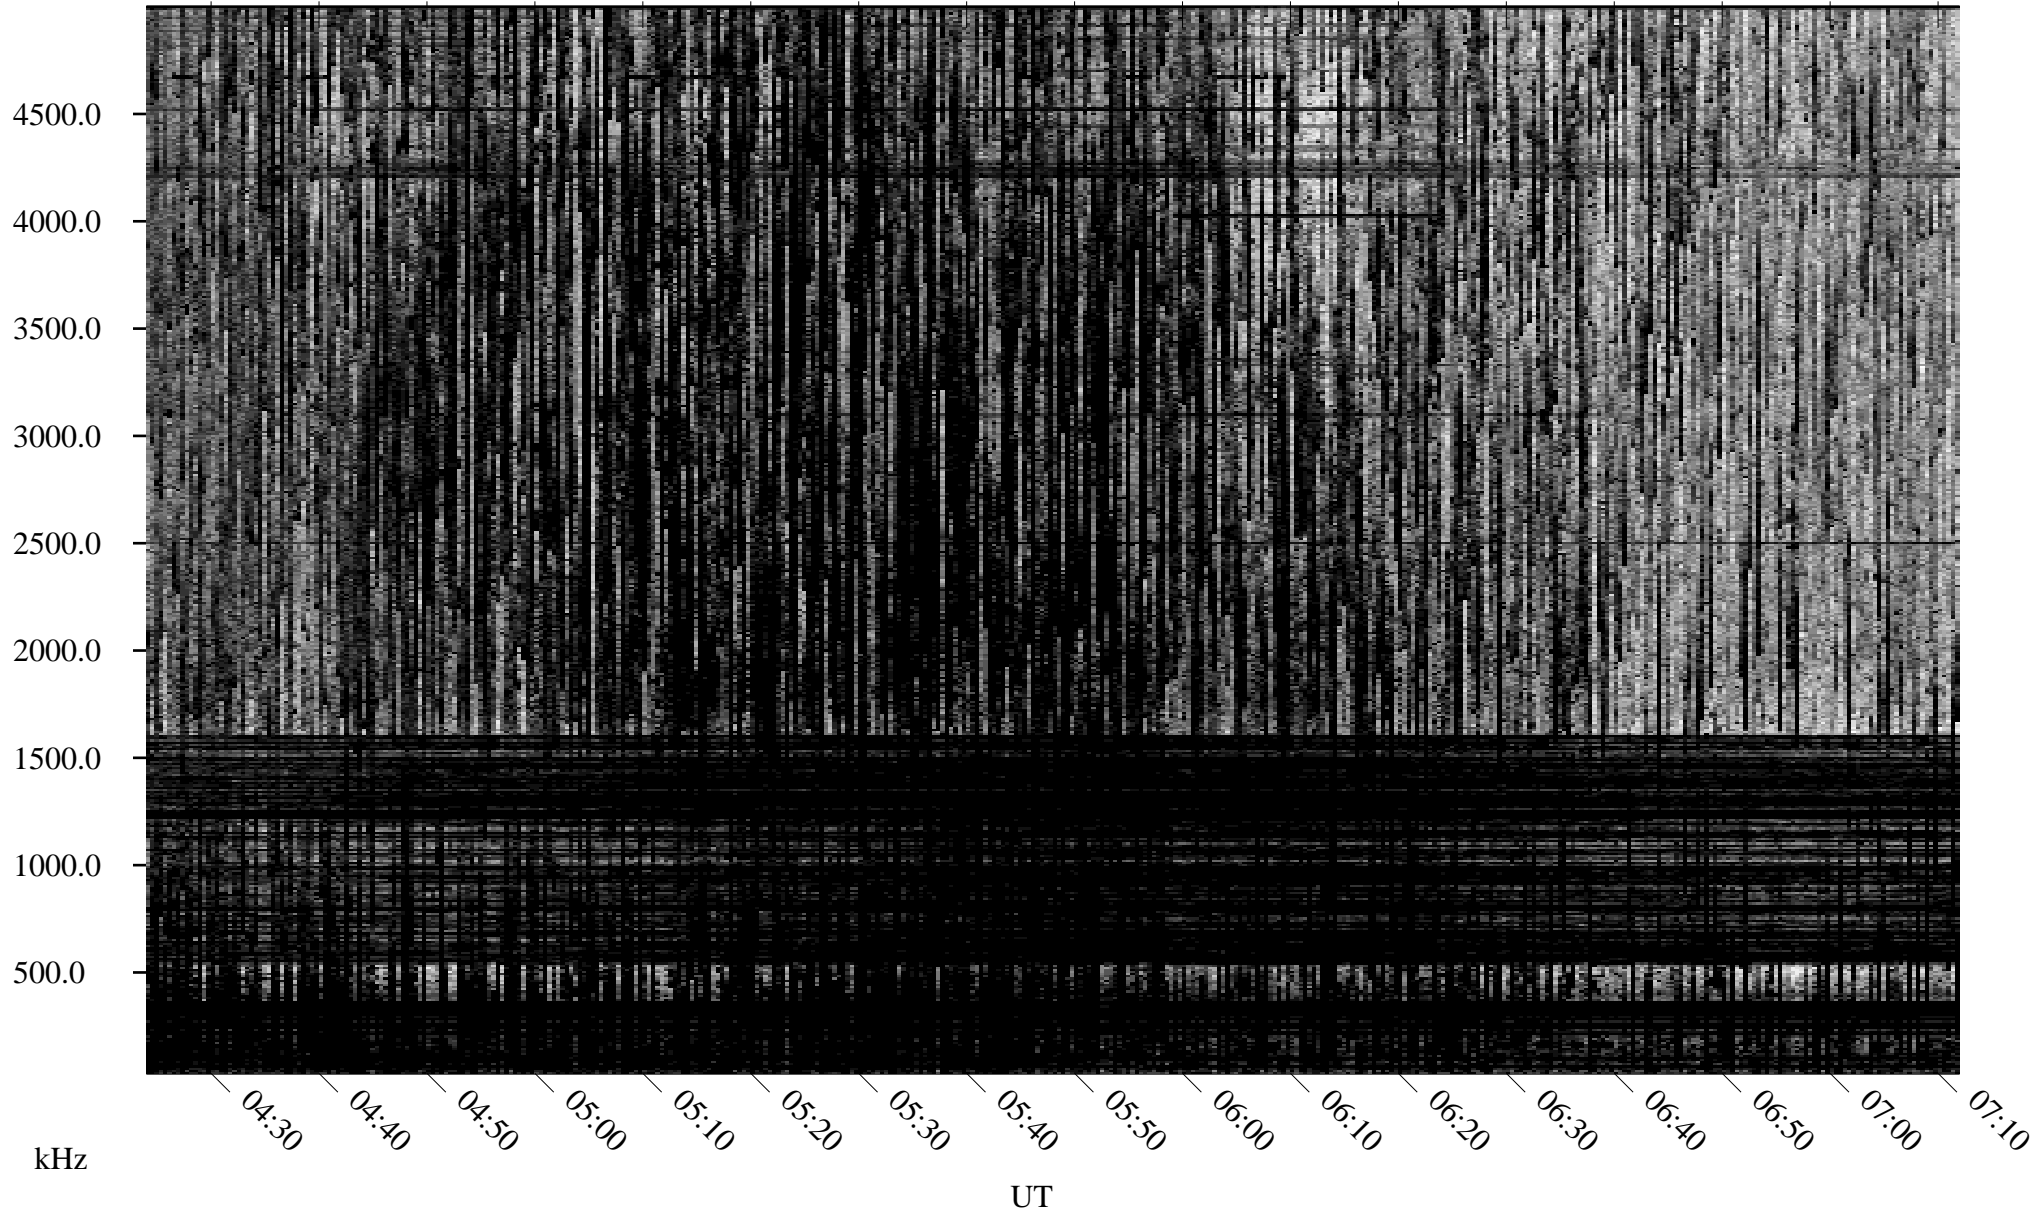

# 06/21/1995 Churchill, Manitoba

Linear Scale    Black = 161    White = 15

ch95172l.r00m max\_12

Page 2

# 06/22/1995 Churchill, Manitoba

Linear Scale    Black = 161    White = 15

ch95172l.r00m max\_12

Page 3

# 06/22/1995 Churchill, Manitoba

Linear Scale    Black = 161    White = 15

ch95172l.r00m max\_12

Page 4

# 06/22/1995 Churchill, Manitoba

Linear Scale    Black = 161    White = 15

ch95172l.r00m max\_12

Page 5