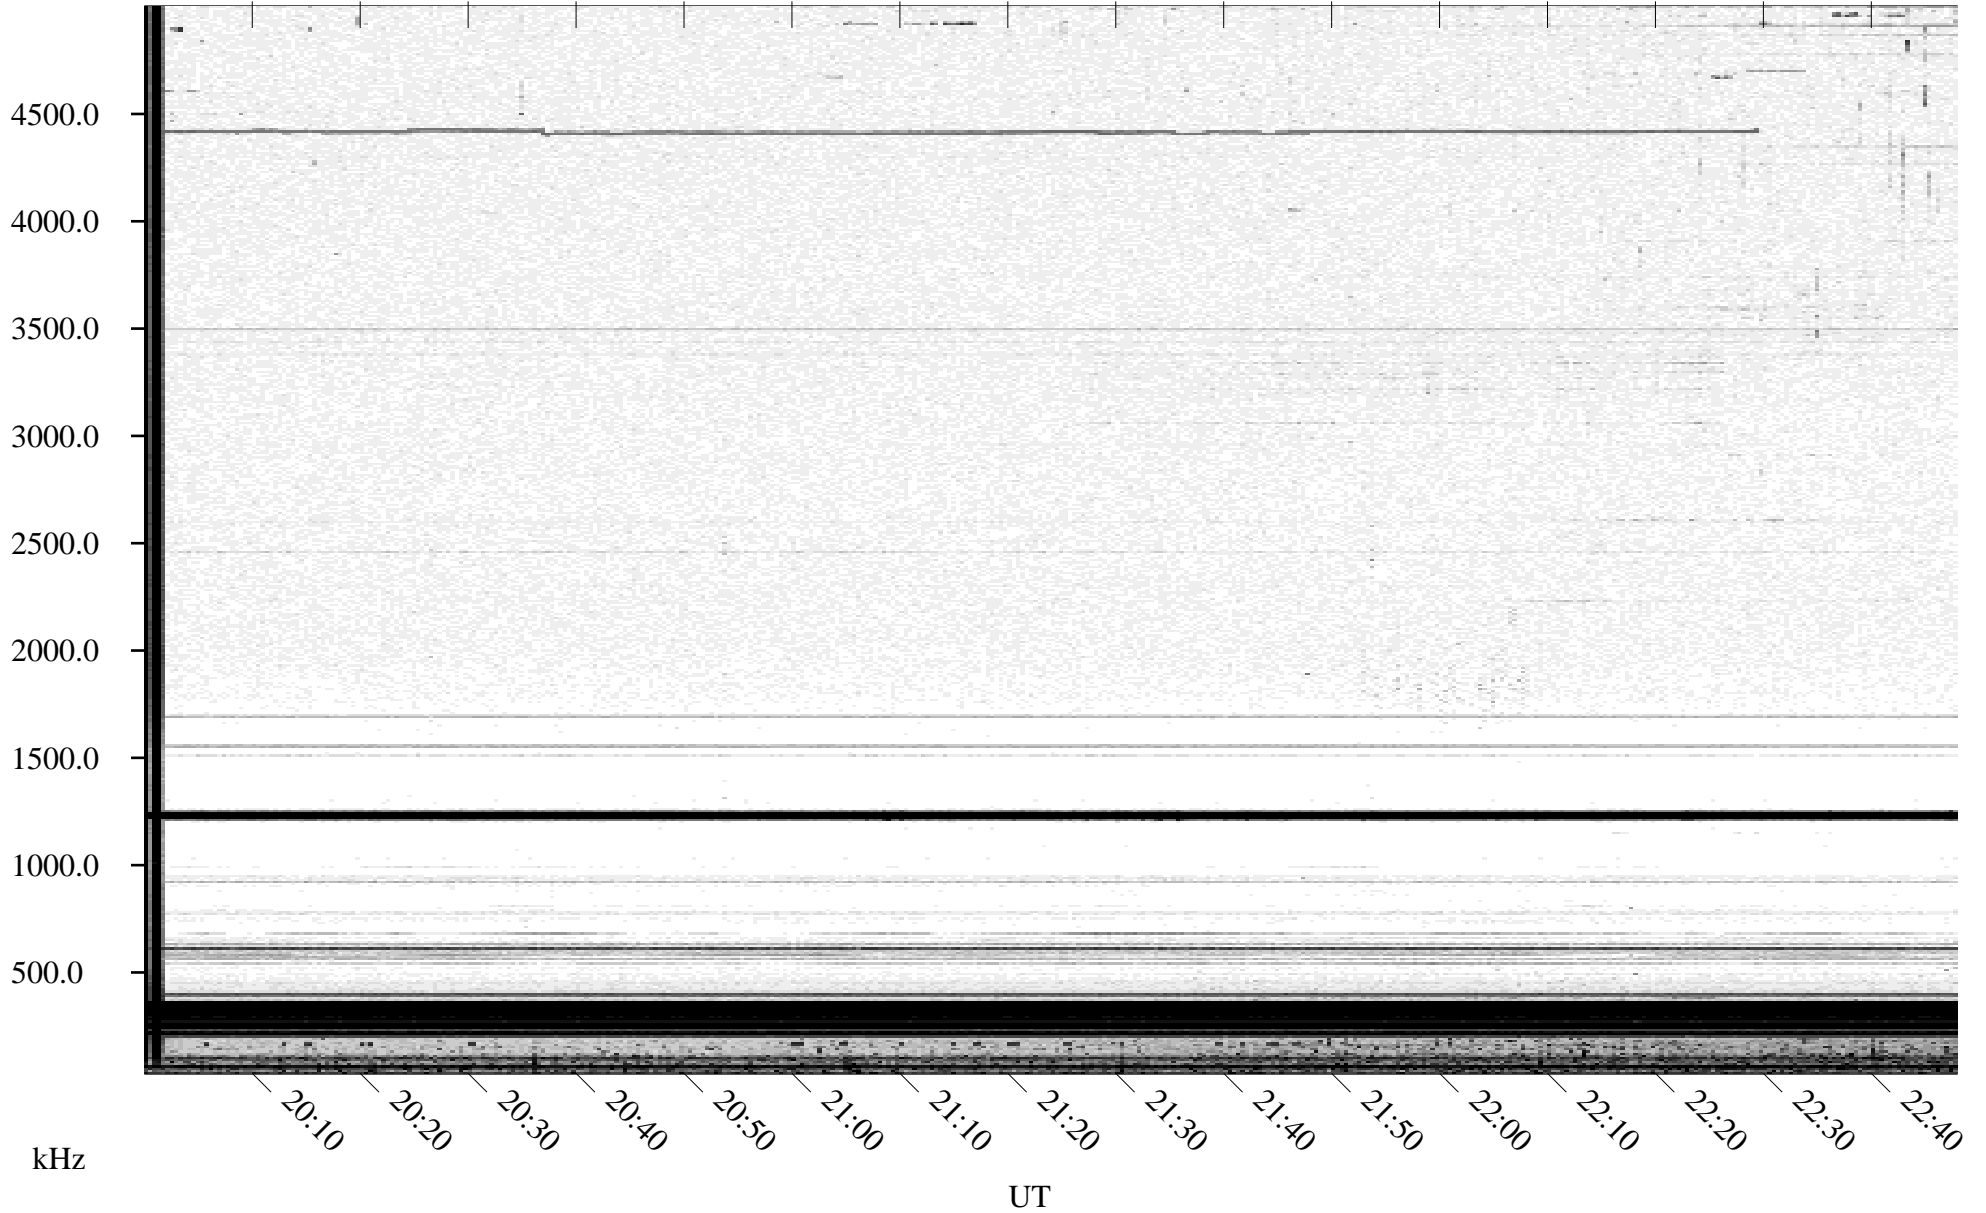

07/11/1995 Churchill, Manitoba

Linear Scale Black = 161 White = 15

ch95192l.r00m max_12

Page 1

07/11/1995 Churchill, Manitoba

Linear Scale Black = 161 White = 15

ch95192l.r00m max_12

Page 2

07/12/1995 Churchill, Manitoba

Linear Scale Black = 161 White = 15

ch95192l.r00m max_12

Page 3

07/12/1995 Churchill, Manitoba

Linear Scale Black = 161 White = 15

ch95192l.r00m max_12

Page 4

07/12/1995 Churchill, Manitoba

Linear Scale Black = 161 White = 15

ch95192l.r00m max_12

Page 5

07/12/1995 Churchill, Manitoba

Linear Scale Black = 161 White = 15

ch95192l.r00m max_12

Page 6

07/12/1995 Churchill, Manitoba

Linear Scale Black = 161 White = 15

ch95192l.r00m max_12

Page 7

07/12/1995 Churchill, Manitoba

Linear Scale Black = 161 White = 15

ch95192l.r00m max_12

Page 8