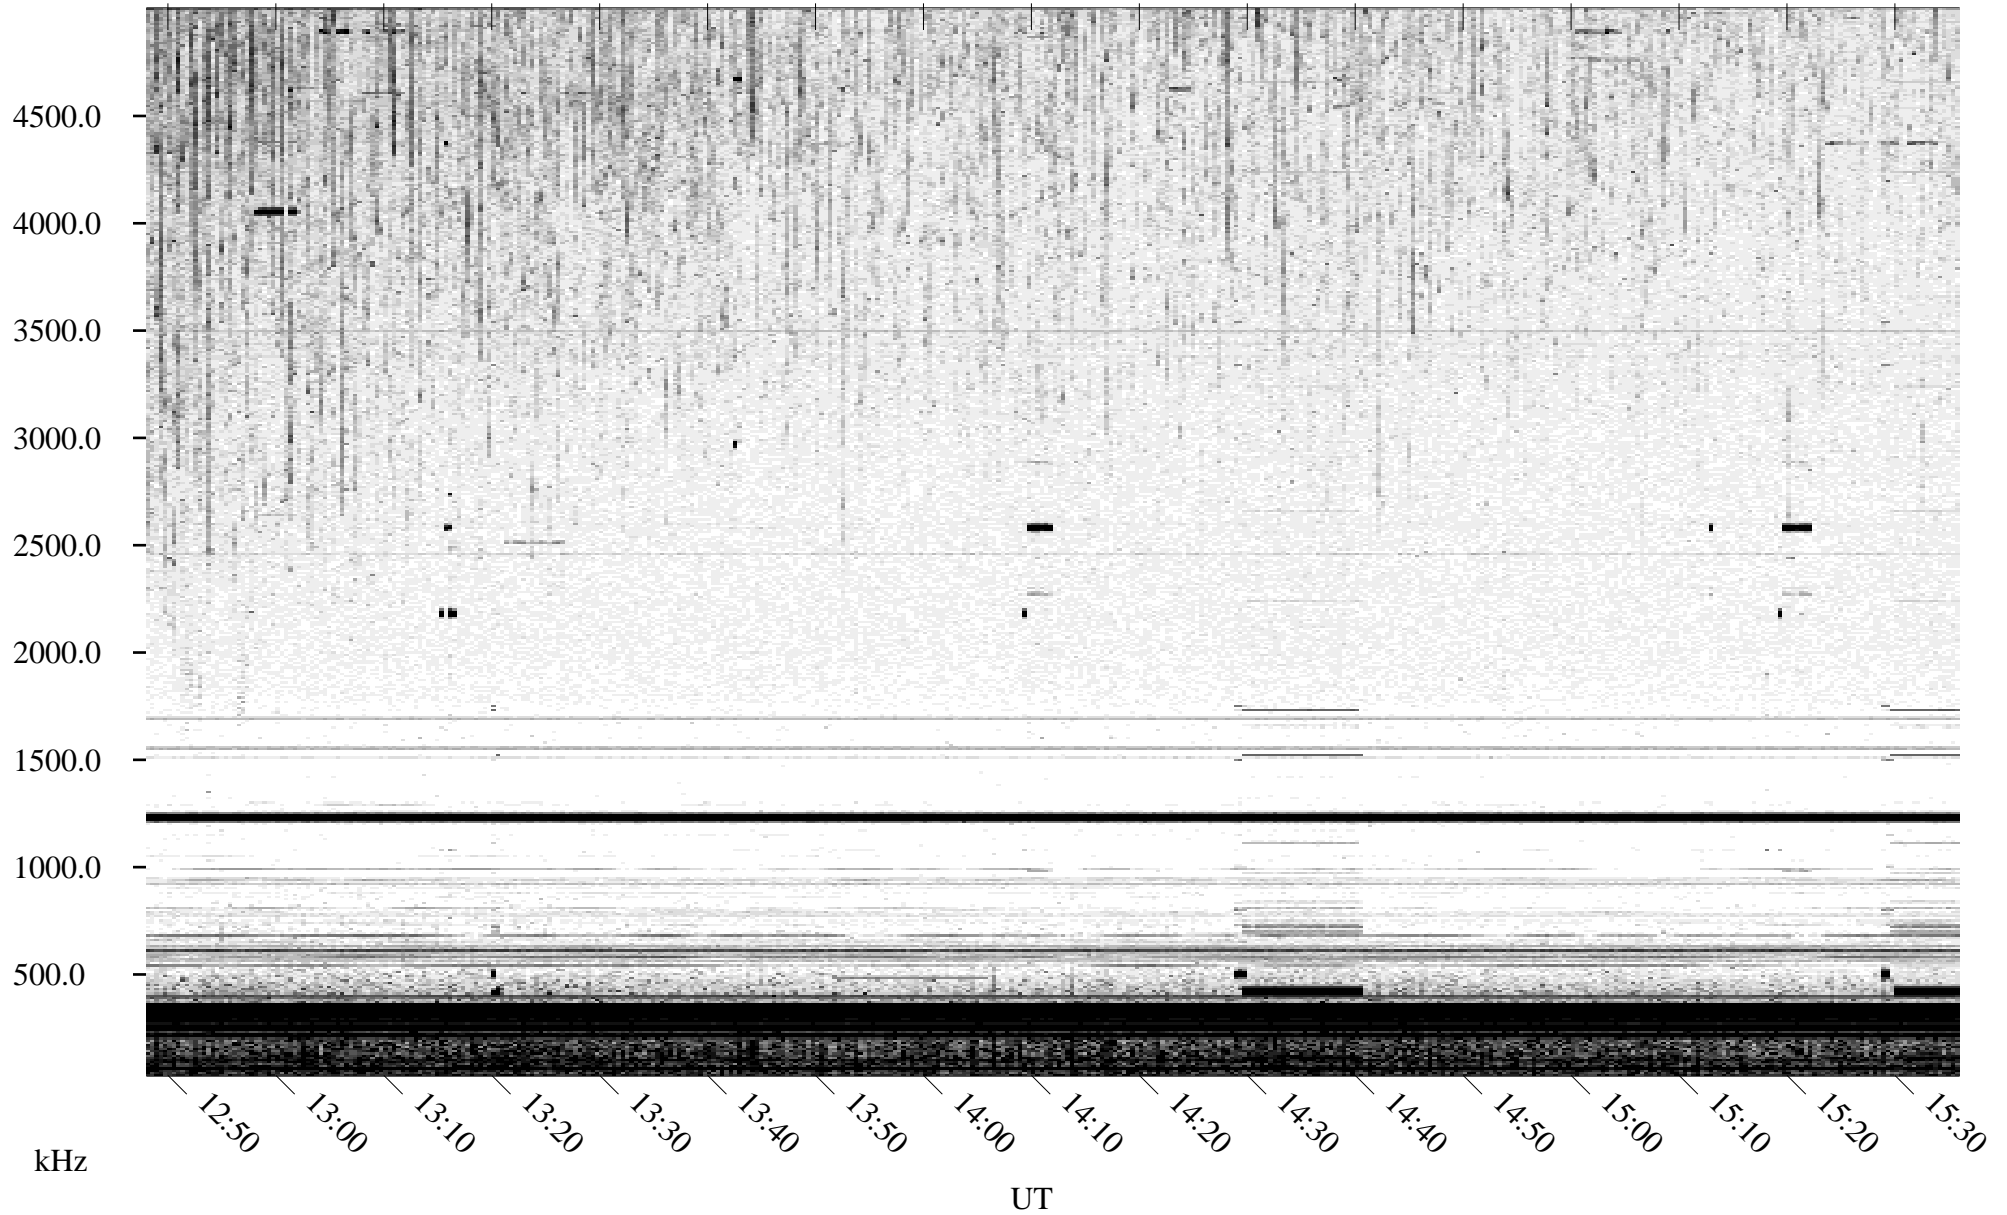

07/11/1995 Churchill, Manitoba

Linear Scale Black = 161 White = 15

ch95192l.r00m max_12

Page 1

07/11/1995 Churchill, Manitoba

Linear Scale Black = 161 White = 15

ch95192l.r00m max_12

Page 2

07/12/1995 Churchill, Manitoba

Linear Scale Black = 161 White = 15

ch95192l.r00m max_12

Page 3

07/12/1995 Churchill, Manitoba

Linear Scale Black = 161 White = 15

ch95192l.r00m max_12

Page 4

07/12/1995 Churchill, Manitoba

Linear Scale Black = 161 White = 15

ch95192l.r00m max_12

Page 5

07/12/1995 Churchill, Manitoba

Linear Scale Black = 161 White = 15

ch95192l.r00m max_12

Page 6

07/12/1995 Churchill, Manitoba

Linear Scale Black = 161 White = 15

ch95192l.r00m max_12

Page 7

07/12/1995 Churchill, Manitoba

Linear Scale Black = 161 White = 15

ch95192l.r00m max_12

Page 8