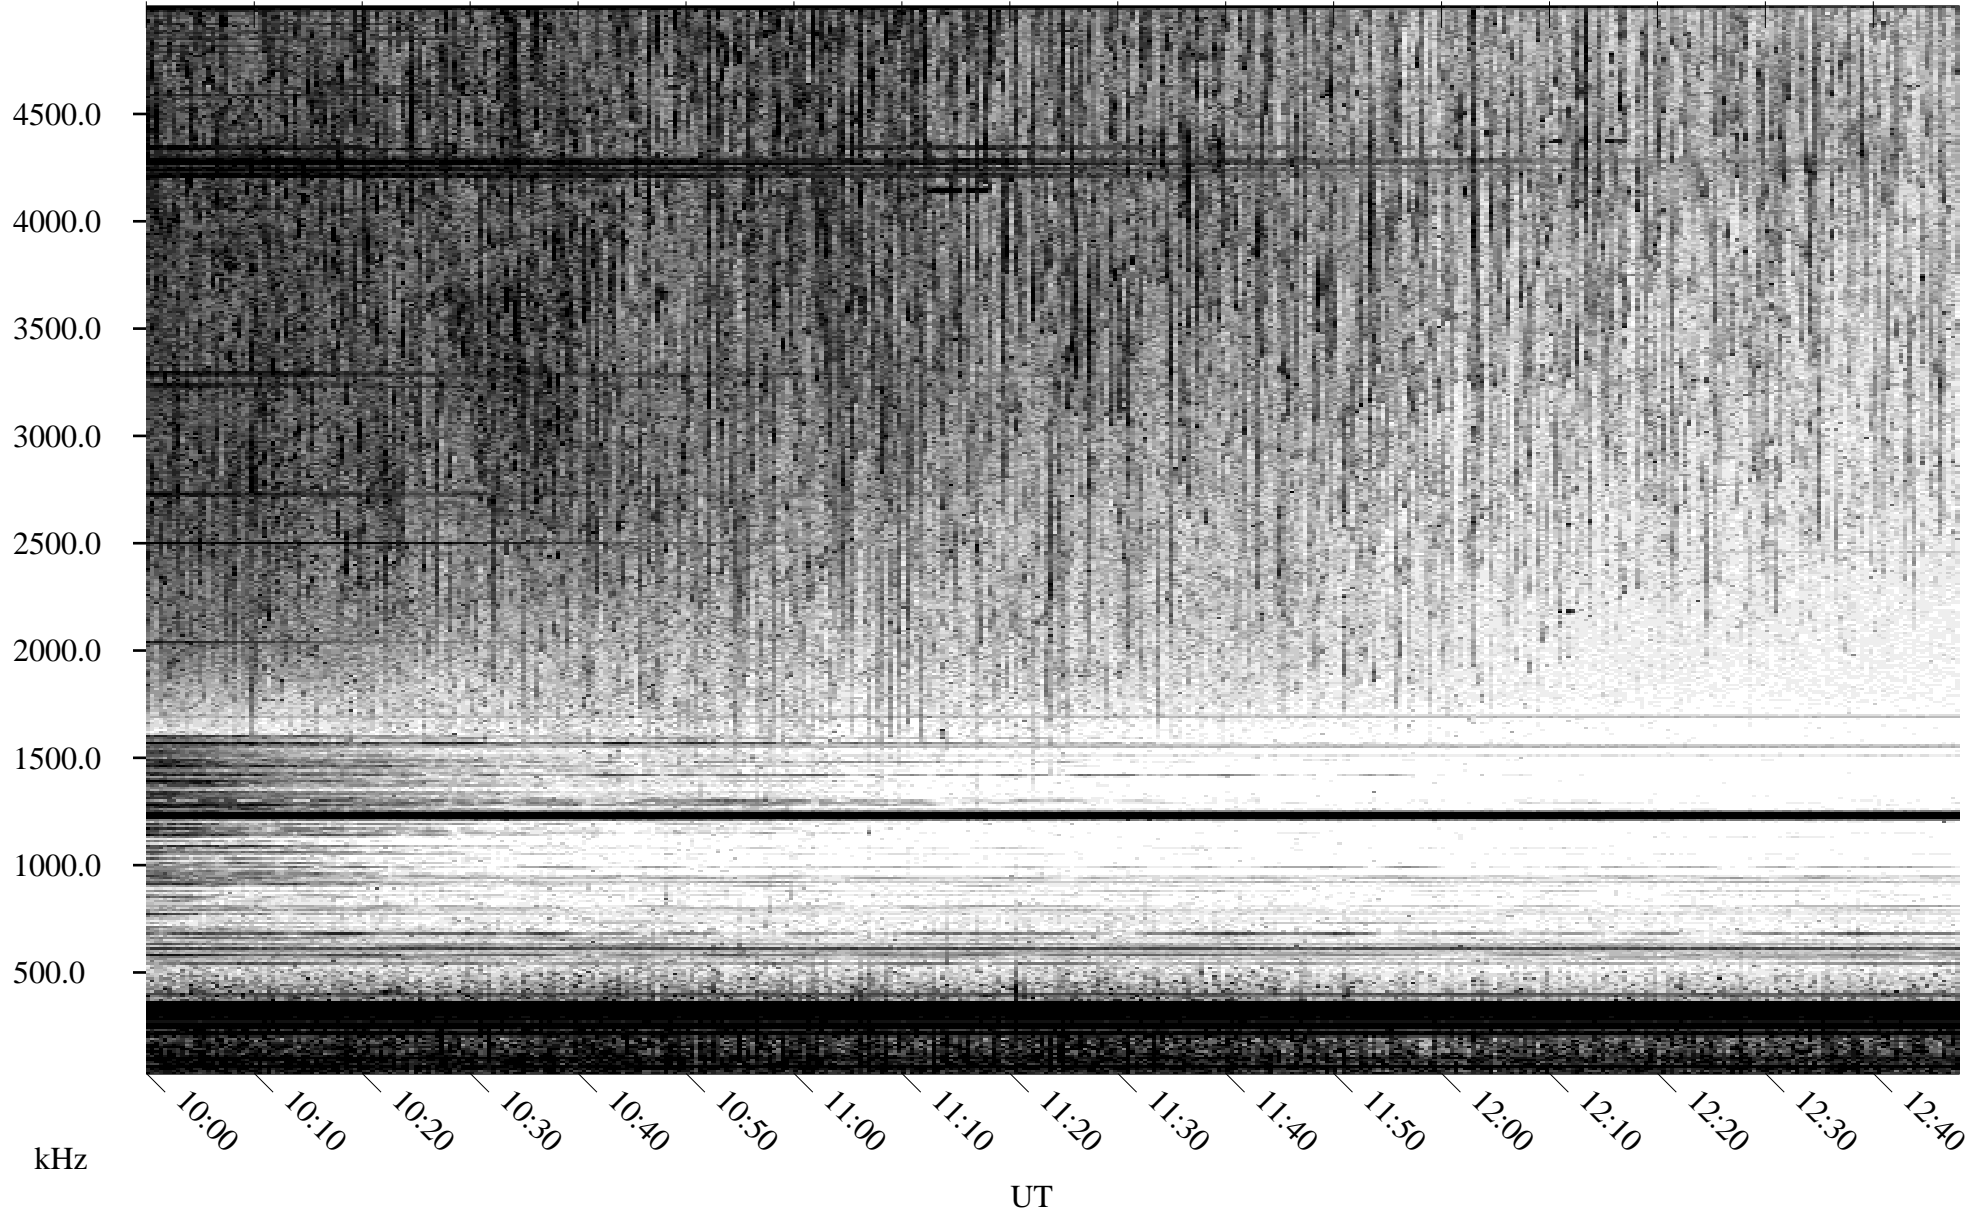

07/11/1995 Churchill, Manitoba

Linear Scale Black = 161 White = 15

ch95192l.r00m max_12

Page 1

07/11/1995 Churchill, Manitoba

Linear Scale Black = 161 White = 15

ch95192l.r00m max_12

Page 2

07/12/1995 Churchill, Manitoba

Linear Scale Black = 161 White = 15

ch95192l.r00m max_12

Page 3

07/12/1995 Churchill, Manitoba

Linear Scale Black = 161 White = 15

ch95192l.r00m max_12

Page 4

07/12/1995 Churchill, Manitoba

Linear Scale Black = 161 White = 15

ch95192l.r00m max_12

Page 5

07/12/1995 Churchill, Manitoba

Linear Scale Black = 161 White = 15

ch95192l.r00m max_12

Page 6

07/12/1995 Churchill, Manitoba

Linear Scale Black = 161 White = 15

ch95192l.r00m max_12

Page 7

07/12/1995 Churchill, Manitoba

Linear Scale Black = 161 White = 15

ch95192l.r00m max_12

Page 8