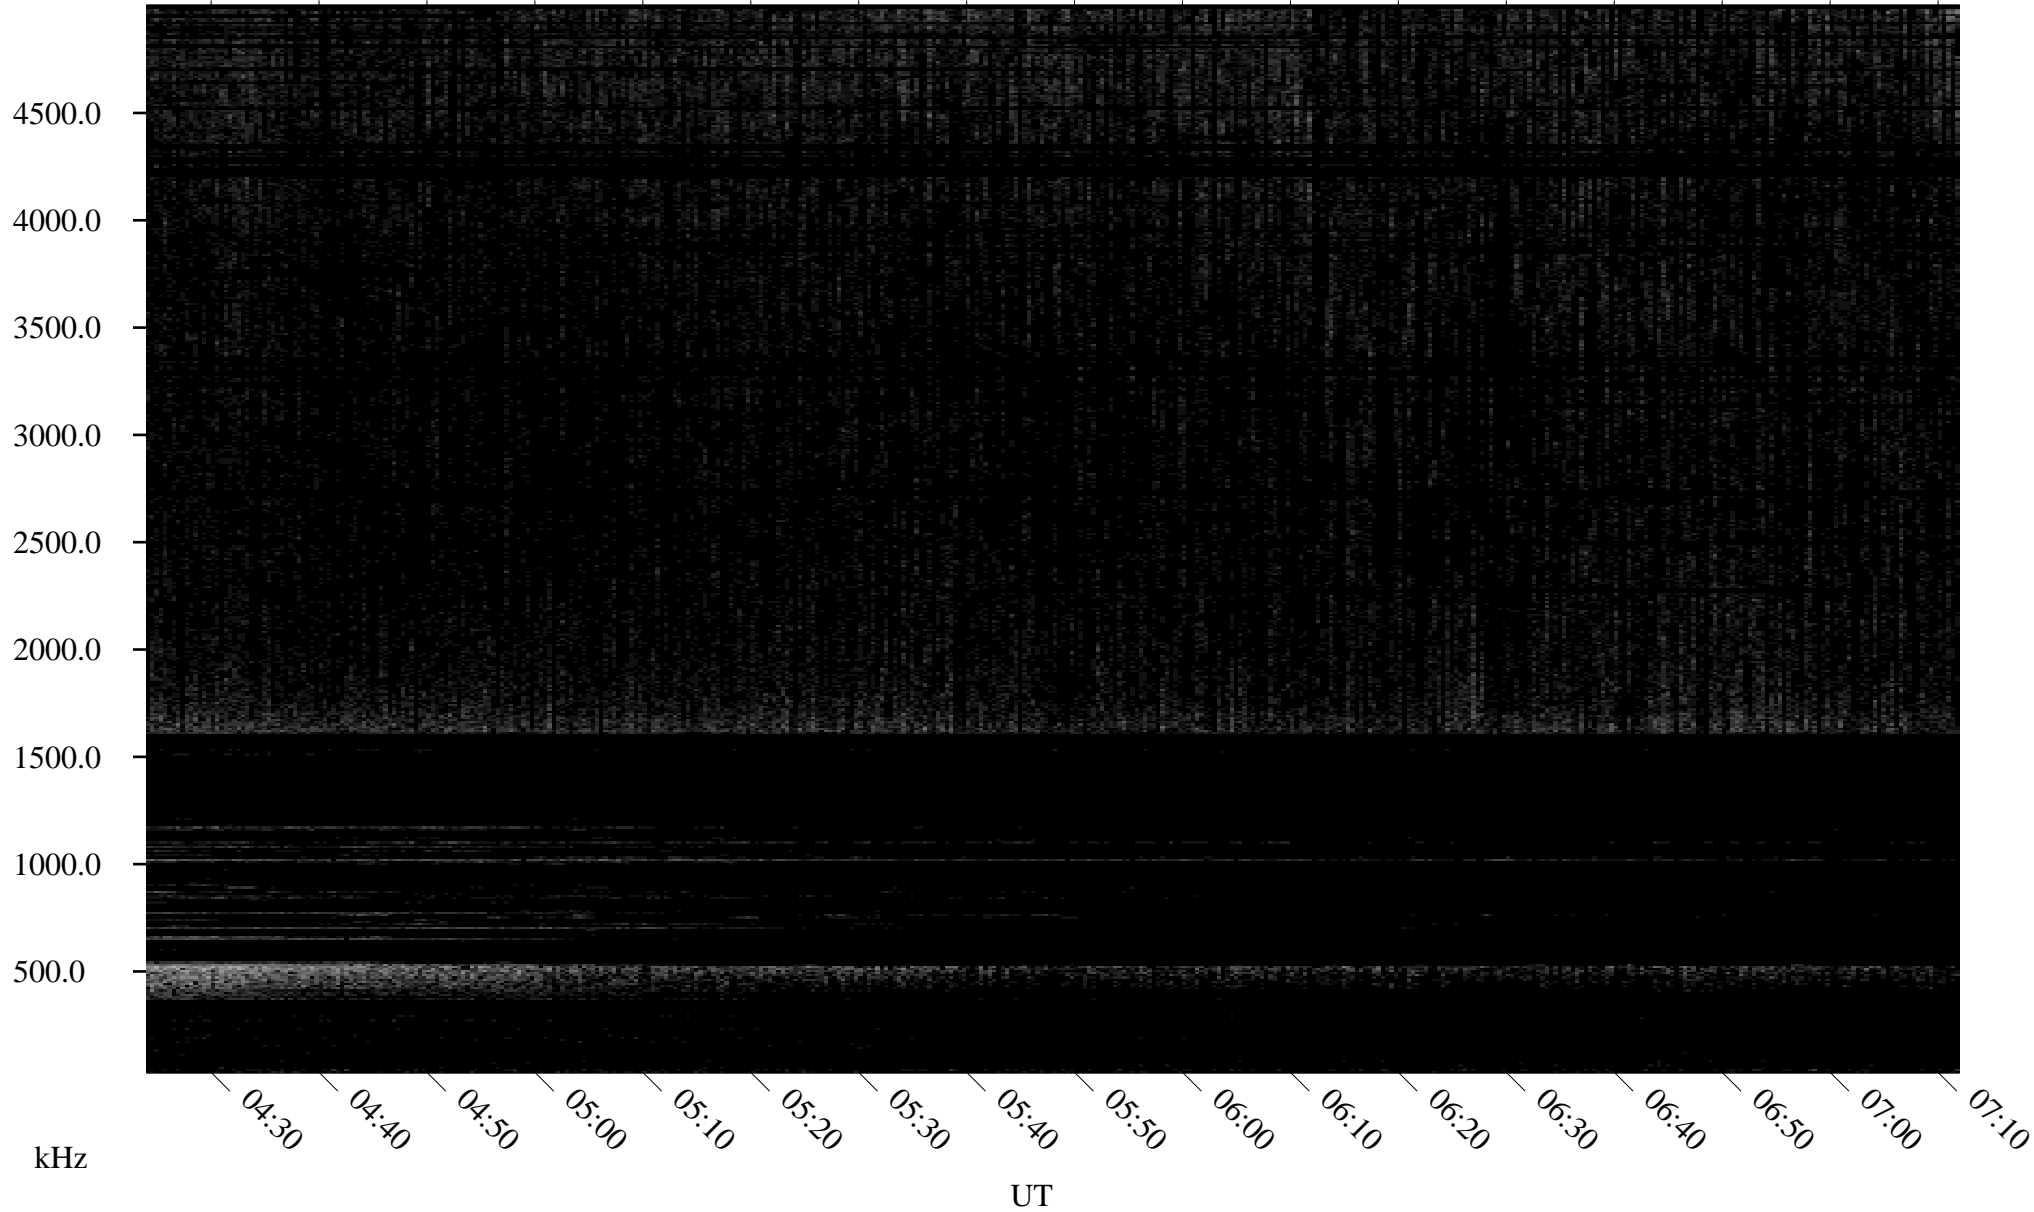

07/11/1995 Churchill, Manitoba

Linear Scale Black = 161 White = 15

ch95192l.r00m max_12

Page 1

07/11/1995 Churchill, Manitoba

Linear Scale Black = 161 White = 15

ch95192l.r00m max_12

Page 2

07/12/1995 Churchill, Manitoba

Linear Scale Black = 161 White = 15

ch95192l.r00m max_12

Page 3

07/12/1995 Churchill, Manitoba

Linear Scale Black = 161 White = 15

ch95192l.r00m max_12

Page 4

07/12/1995 Churchill, Manitoba

Linear Scale Black = 161 White = 15

ch95192l.r00m max_12

Page 5

07/12/1995 Churchill, Manitoba

Linear Scale Black = 161 White = 15

ch95192l.r00m max_12

Page 6

07/12/1995 Churchill, Manitoba

Linear Scale Black = 161 White = 15

ch95192l.r00m max_12

Page 7

07/12/1995 Churchill, Manitoba

Linear Scale Black = 161 White = 15

ch95192l.r00m max_12

Page 8