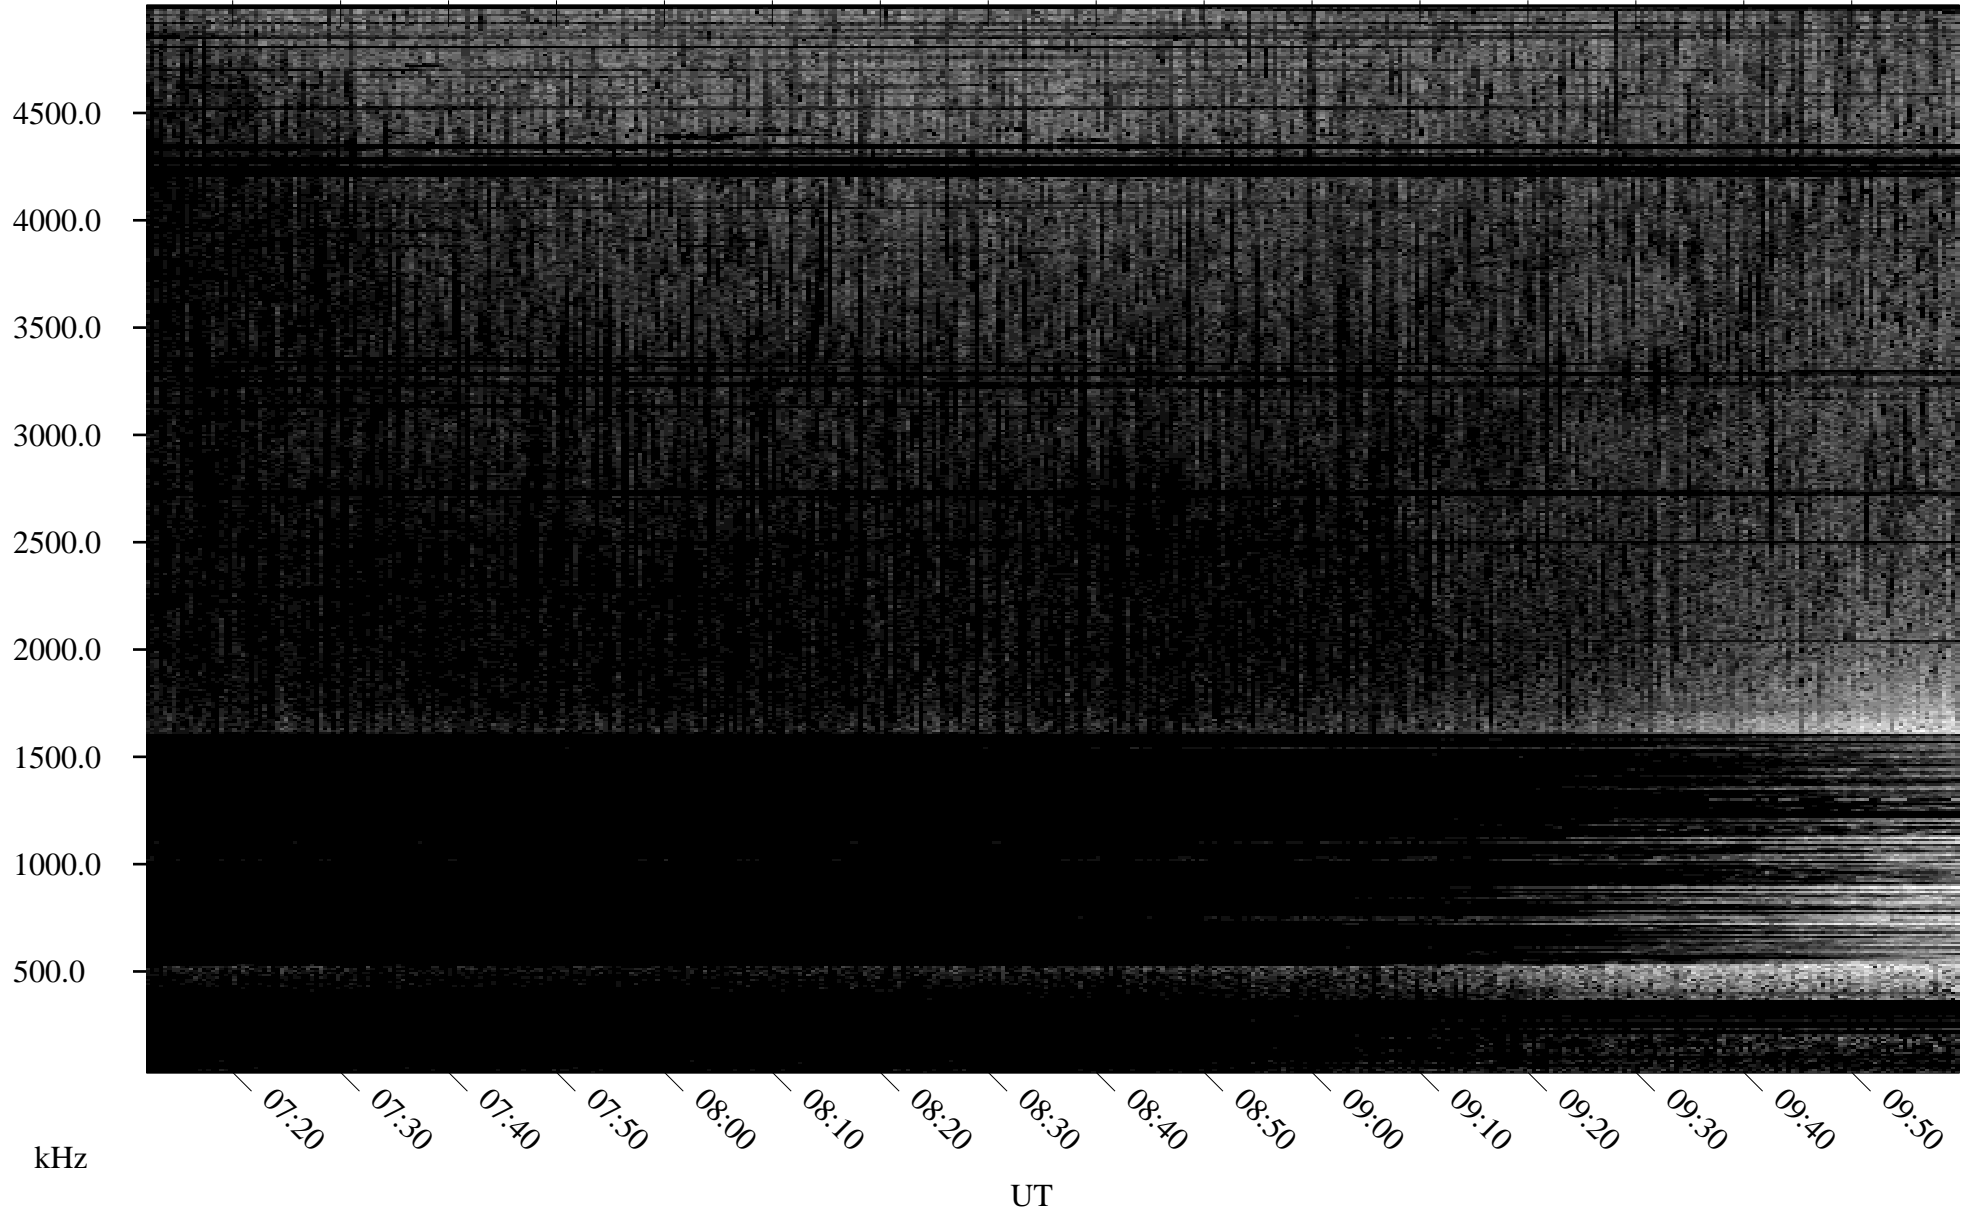

07/11/1995 Churchill, Manitoba

Linear Scale Black = 161 White = 15

ch95192l.r00m max_12

Page 1

07/11/1995 Churchill, Manitoba

Linear Scale Black = 161 White = 15

ch95192l.r00m max_12

Page 2

07/12/1995 Churchill, Manitoba

Linear Scale Black = 161 White = 15

ch95192l.r00m max_12

Page 3

07/12/1995 Churchill, Manitoba

Linear Scale Black = 161 White = 15

ch95192l.r00m max_12

Page 4

07/12/1995 Churchill, Manitoba

Linear Scale Black = 161 White = 15

ch95192l.r00m max_12

Page 5

07/12/1995 Churchill, Manitoba

Linear Scale Black = 161 White = 15

ch95192l.r00m max_12

Page 6

07/12/1995 Churchill, Manitoba

Linear Scale Black = 161 White = 15

ch95192l.r00m max_12

Page 7

07/12/1995 Churchill, Manitoba

Linear Scale Black = 161 White = 15

ch95192l.r00m max_12

Page 8