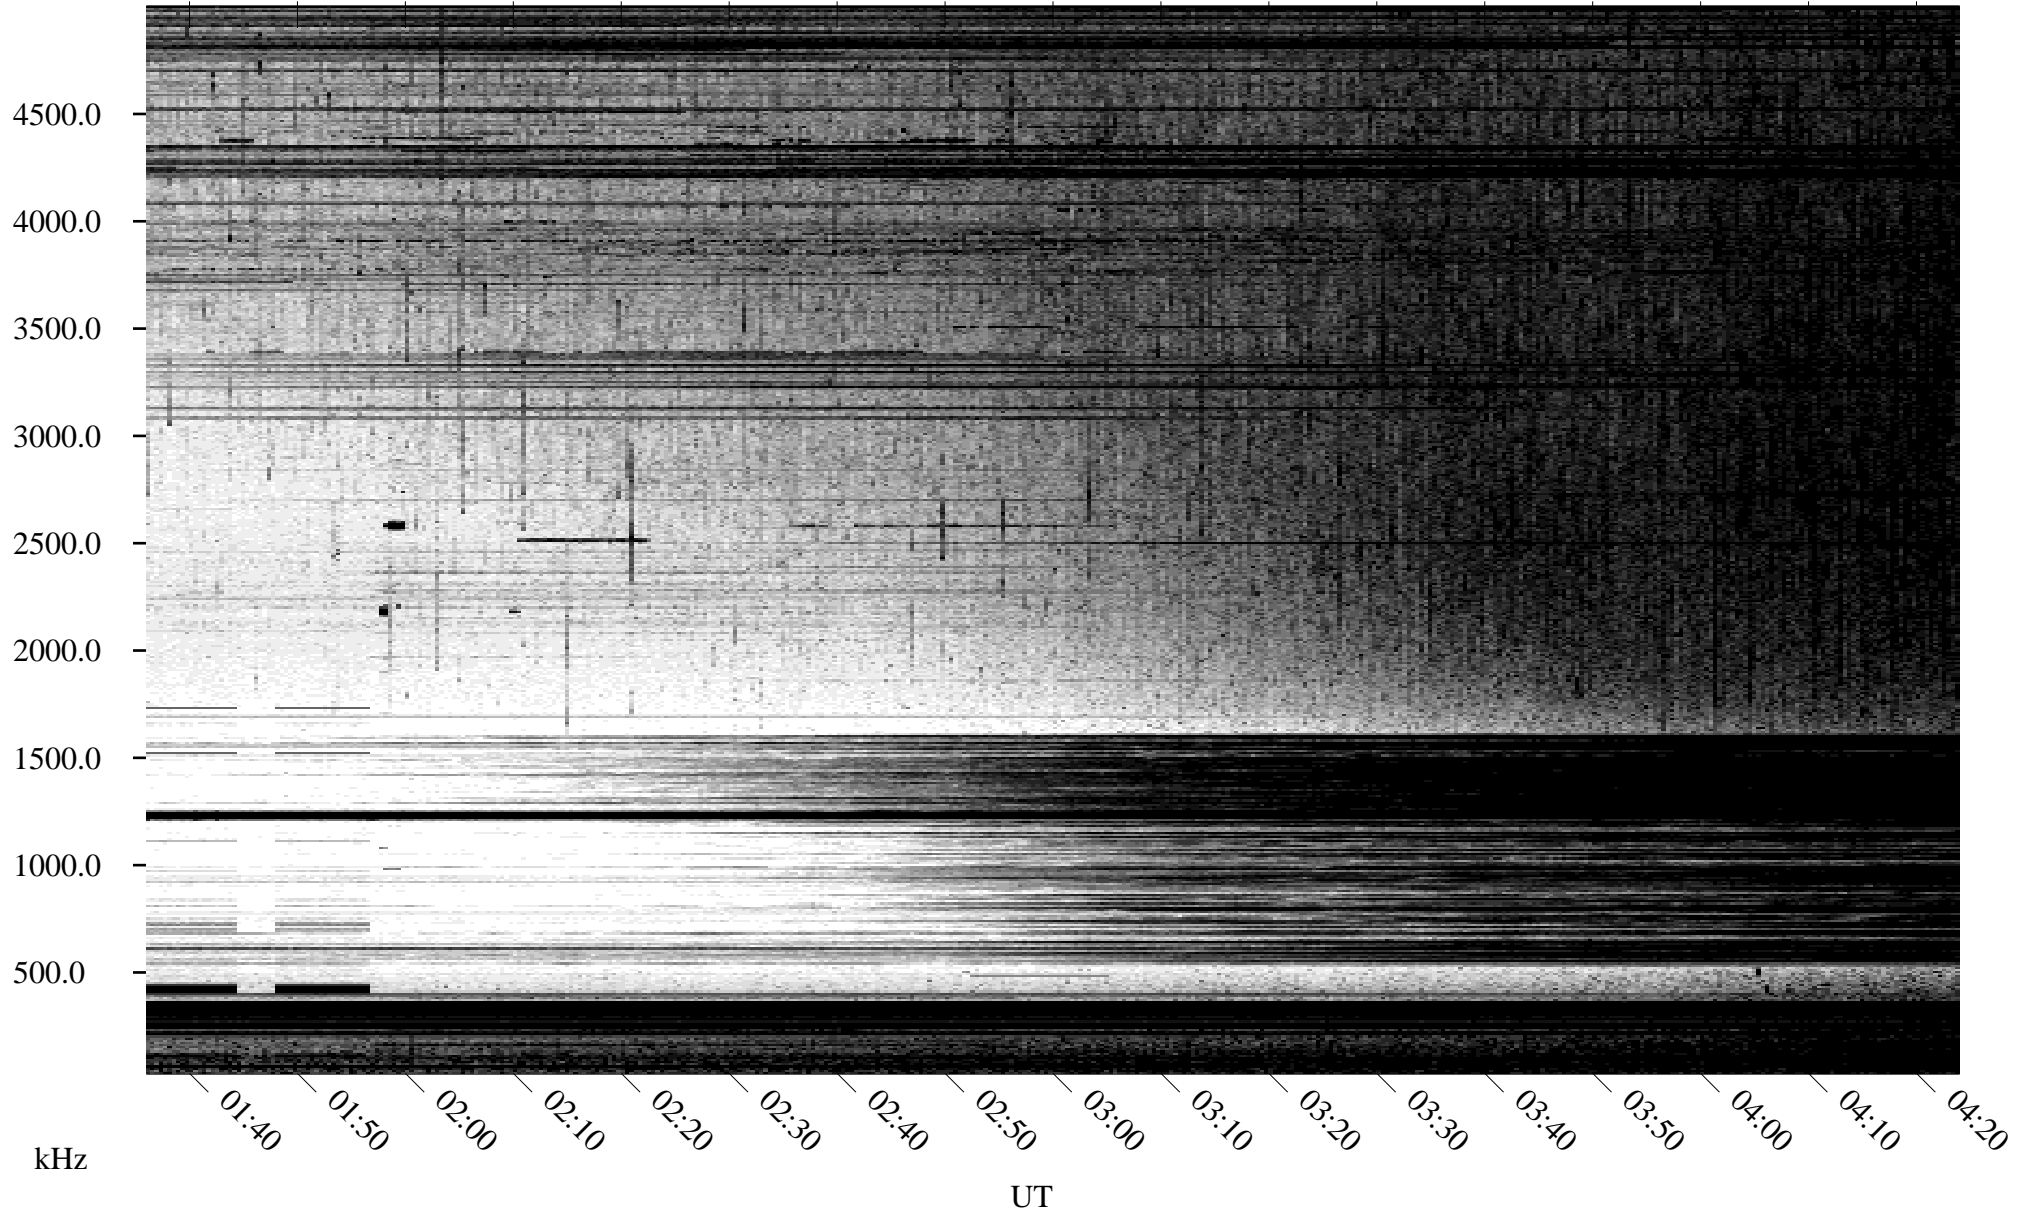

07/11/1995 Churchill, Manitoba

Linear Scale Black = 161 White = 15

ch95192l.r00m max_12

Page 1

07/11/1995 Churchill, Manitoba

Linear Scale Black = 161 White = 15

ch95192l.r00m max_12

Page 2

07/12/1995 Churchill, Manitoba

Linear Scale Black = 161 White = 15

ch95192l.r00m max_12

Page 3

07/12/1995 Churchill, Manitoba

Linear Scale Black = 161 White = 15

ch95192l.r00m max_12

Page 4

07/12/1995 Churchill, Manitoba

Linear Scale Black = 161 White = 15

ch95192l.r00m max_12

Page 5

07/12/1995 Churchill, Manitoba

Linear Scale Black = 161 White = 15

ch95192l.r00m max_12

Page 6

07/12/1995 Churchill, Manitoba

Linear Scale Black = 161 White = 15

ch95192l.r00m max_12

Page 7

07/12/1995 Churchill, Manitoba

Linear Scale Black = 161 White = 15

ch95192l.r00m max_12

Page 8