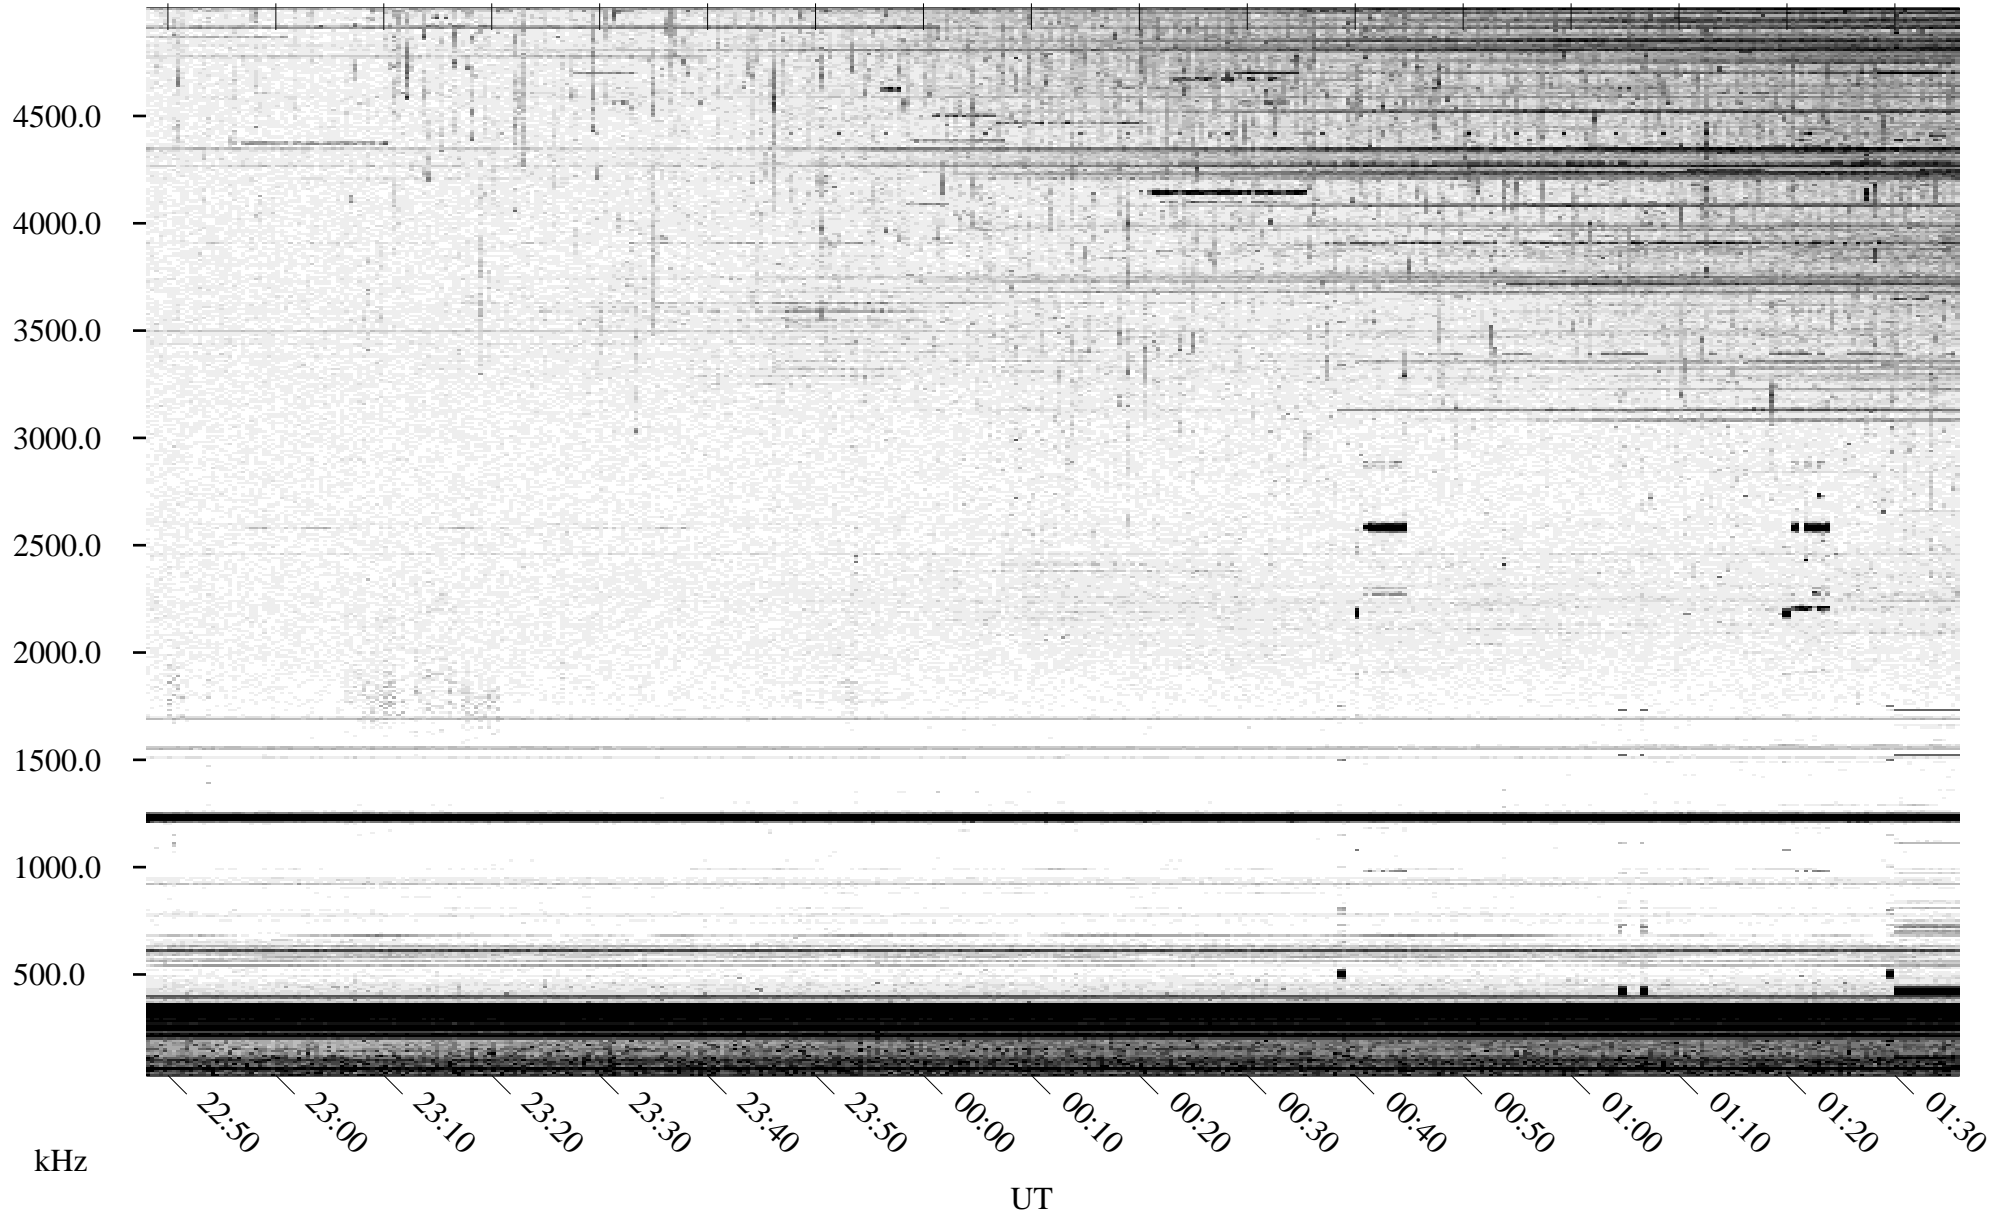

07/11/1995 Churchill, Manitoba

Linear Scale Black = 161 White = 15

ch95192l.r00m max_12

Page 1

07/11/1995 Churchill, Manitoba

Linear Scale Black = 161 White = 15

ch95192l.r00m max_12

Page 2

07/12/1995 Churchill, Manitoba

Linear Scale Black = 161 White = 15

ch95192l.r00m max_12

Page 3

07/12/1995 Churchill, Manitoba

Linear Scale Black = 161 White = 15

ch95192l.r00m max_12

Page 4

07/12/1995 Churchill, Manitoba

Linear Scale Black = 161 White = 15

ch95192l.r00m max_12

Page 5

07/12/1995 Churchill, Manitoba

Linear Scale Black = 161 White = 15

ch95192l.r00m max_12

Page 6

07/12/1995 Churchill, Manitoba

Linear Scale Black = 161 White = 15

ch95192l.r00m max_12

Page 7

07/12/1995 Churchill, Manitoba

Linear Scale Black = 161 White = 15

ch95192l.r00m max_12

Page 8