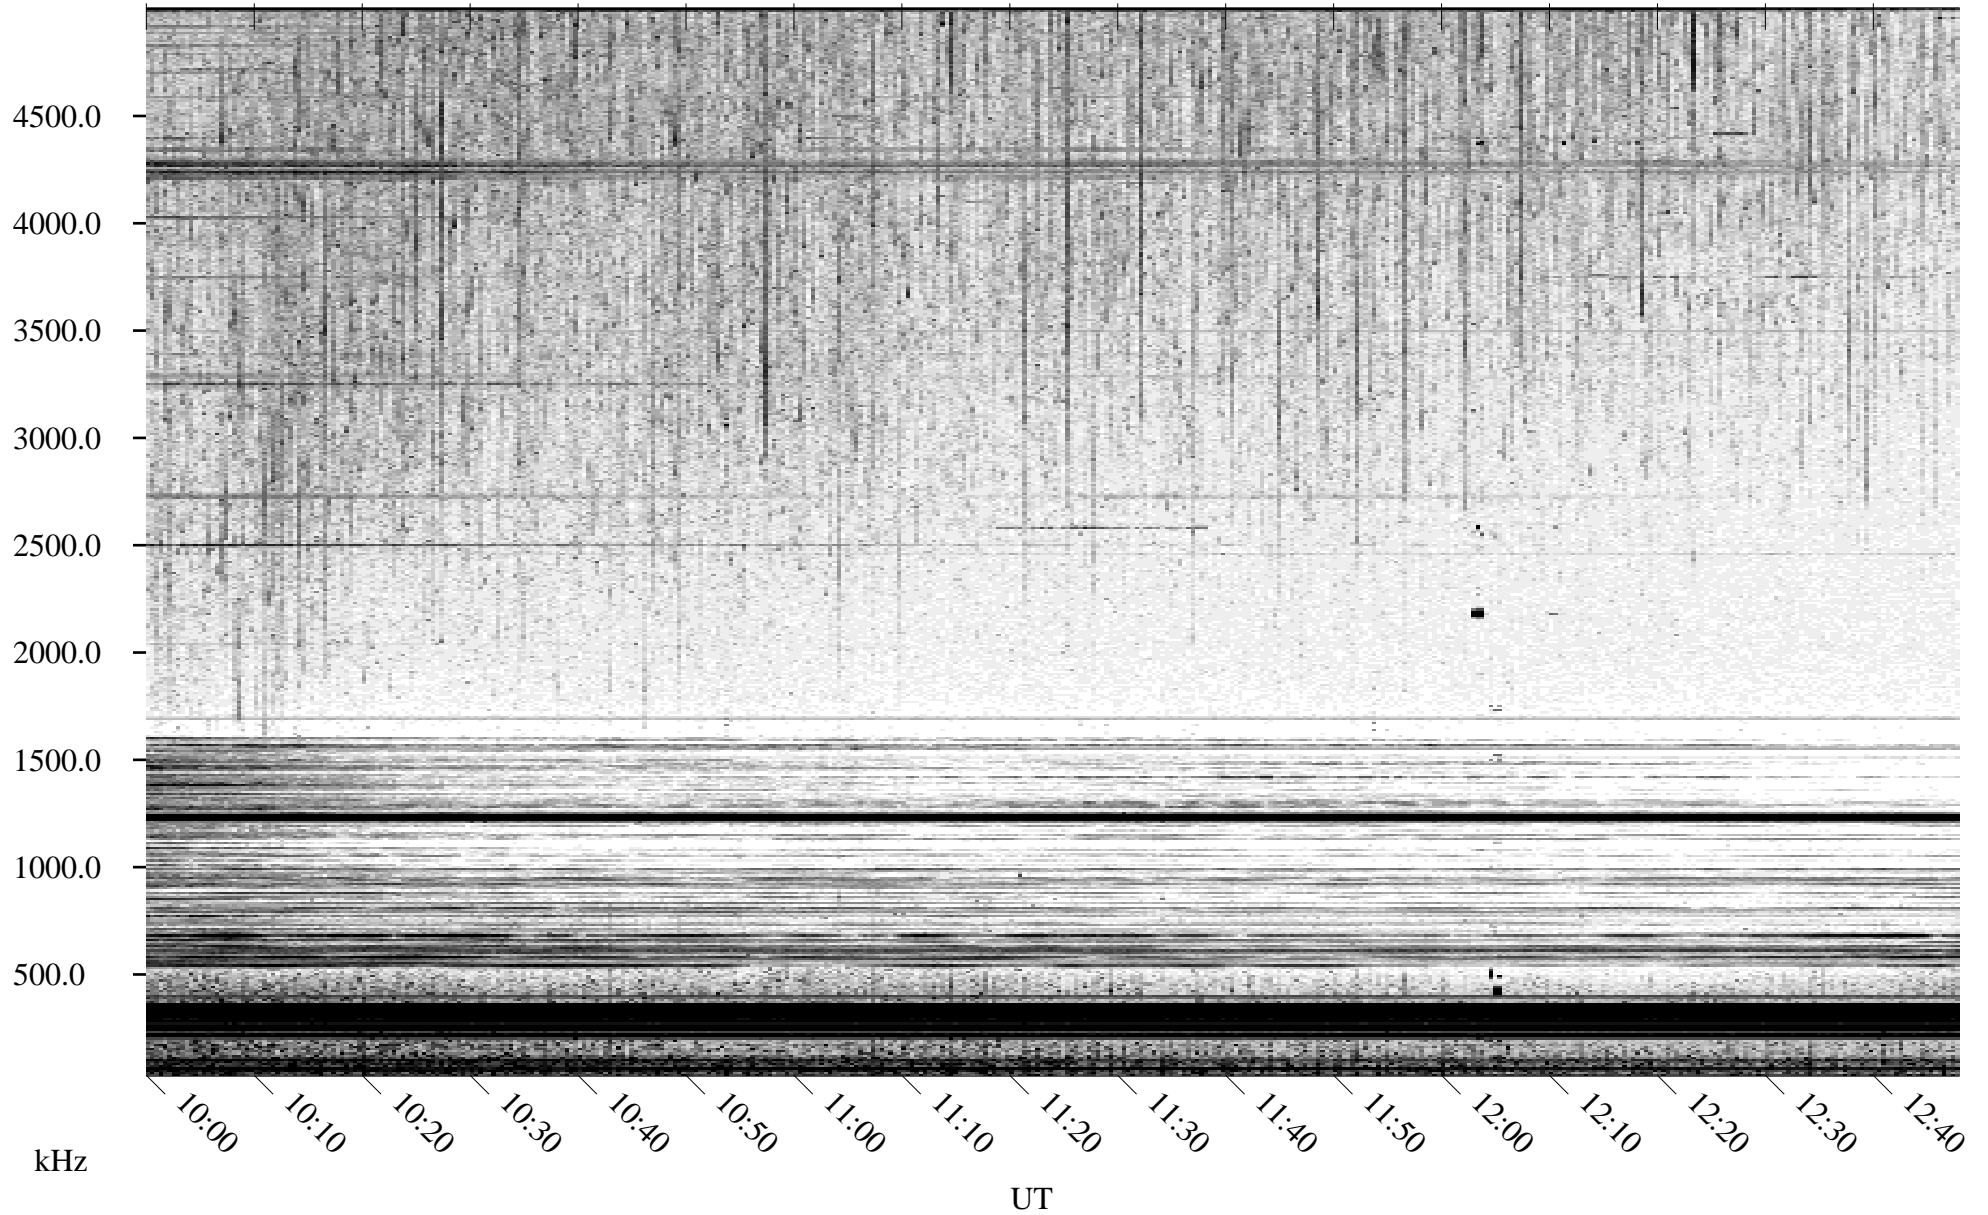

# 07/13/1995 Churchill, Manitoba

Linear Scale    Black = 161    White = 15

ch95193l.r00m max\_12

Page 4

# 07/13/1995 Churchill, Manitoba

Linear Scale    Black = 161    White = 15

ch95193l.r00m max\_12

Page 5

# 07/13/1995 Churchill, Manitoba

Linear Scale    Black = 161    White = 15

ch95193l.r00m max\_12

Page 6

# 07/13/1995 Churchill, Manitoba

Linear Scale    Black = 161    White = 15

ch95193l.r00m max\_12