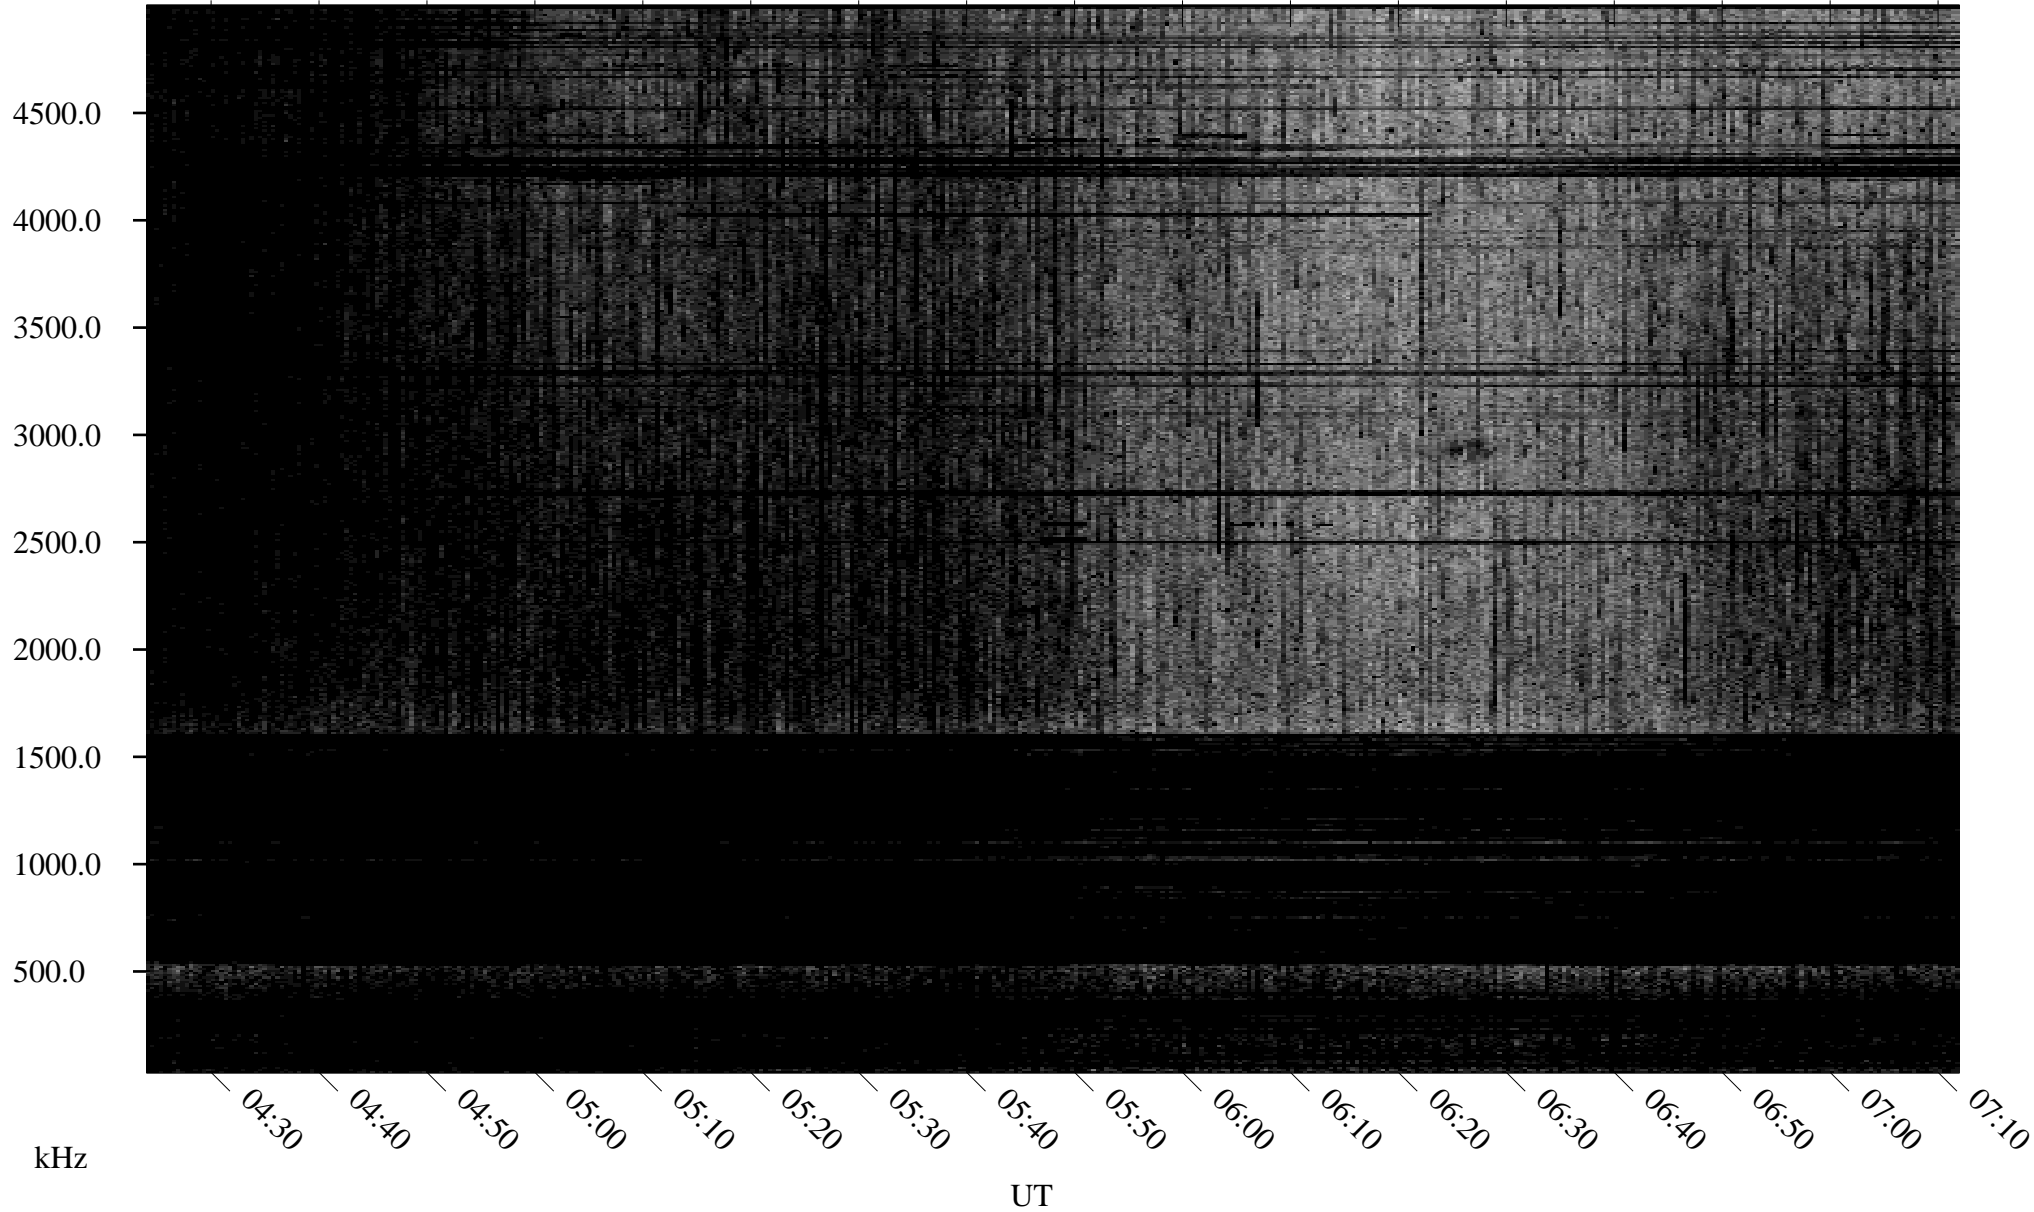

# 07/12/1995 Churchill, Manitoba

Linear Scale    Black = 161    White = 15

ch95193l.r00m max\_12

Page 2

# 07/13/1995 Churchill, Manitoba

Linear Scale    Black = 161    White = 15

ch95193l.r00m max\_12

Page 3

# 07/13/1995 Churchill, Manitoba

Linear Scale    Black = 161    White = 15

ch95193l.r00m max\_12

Page 4

# 07/13/1995 Churchill, Manitoba

Linear Scale    Black = 161    White = 15

ch95193l.r00m max\_12

Page 5