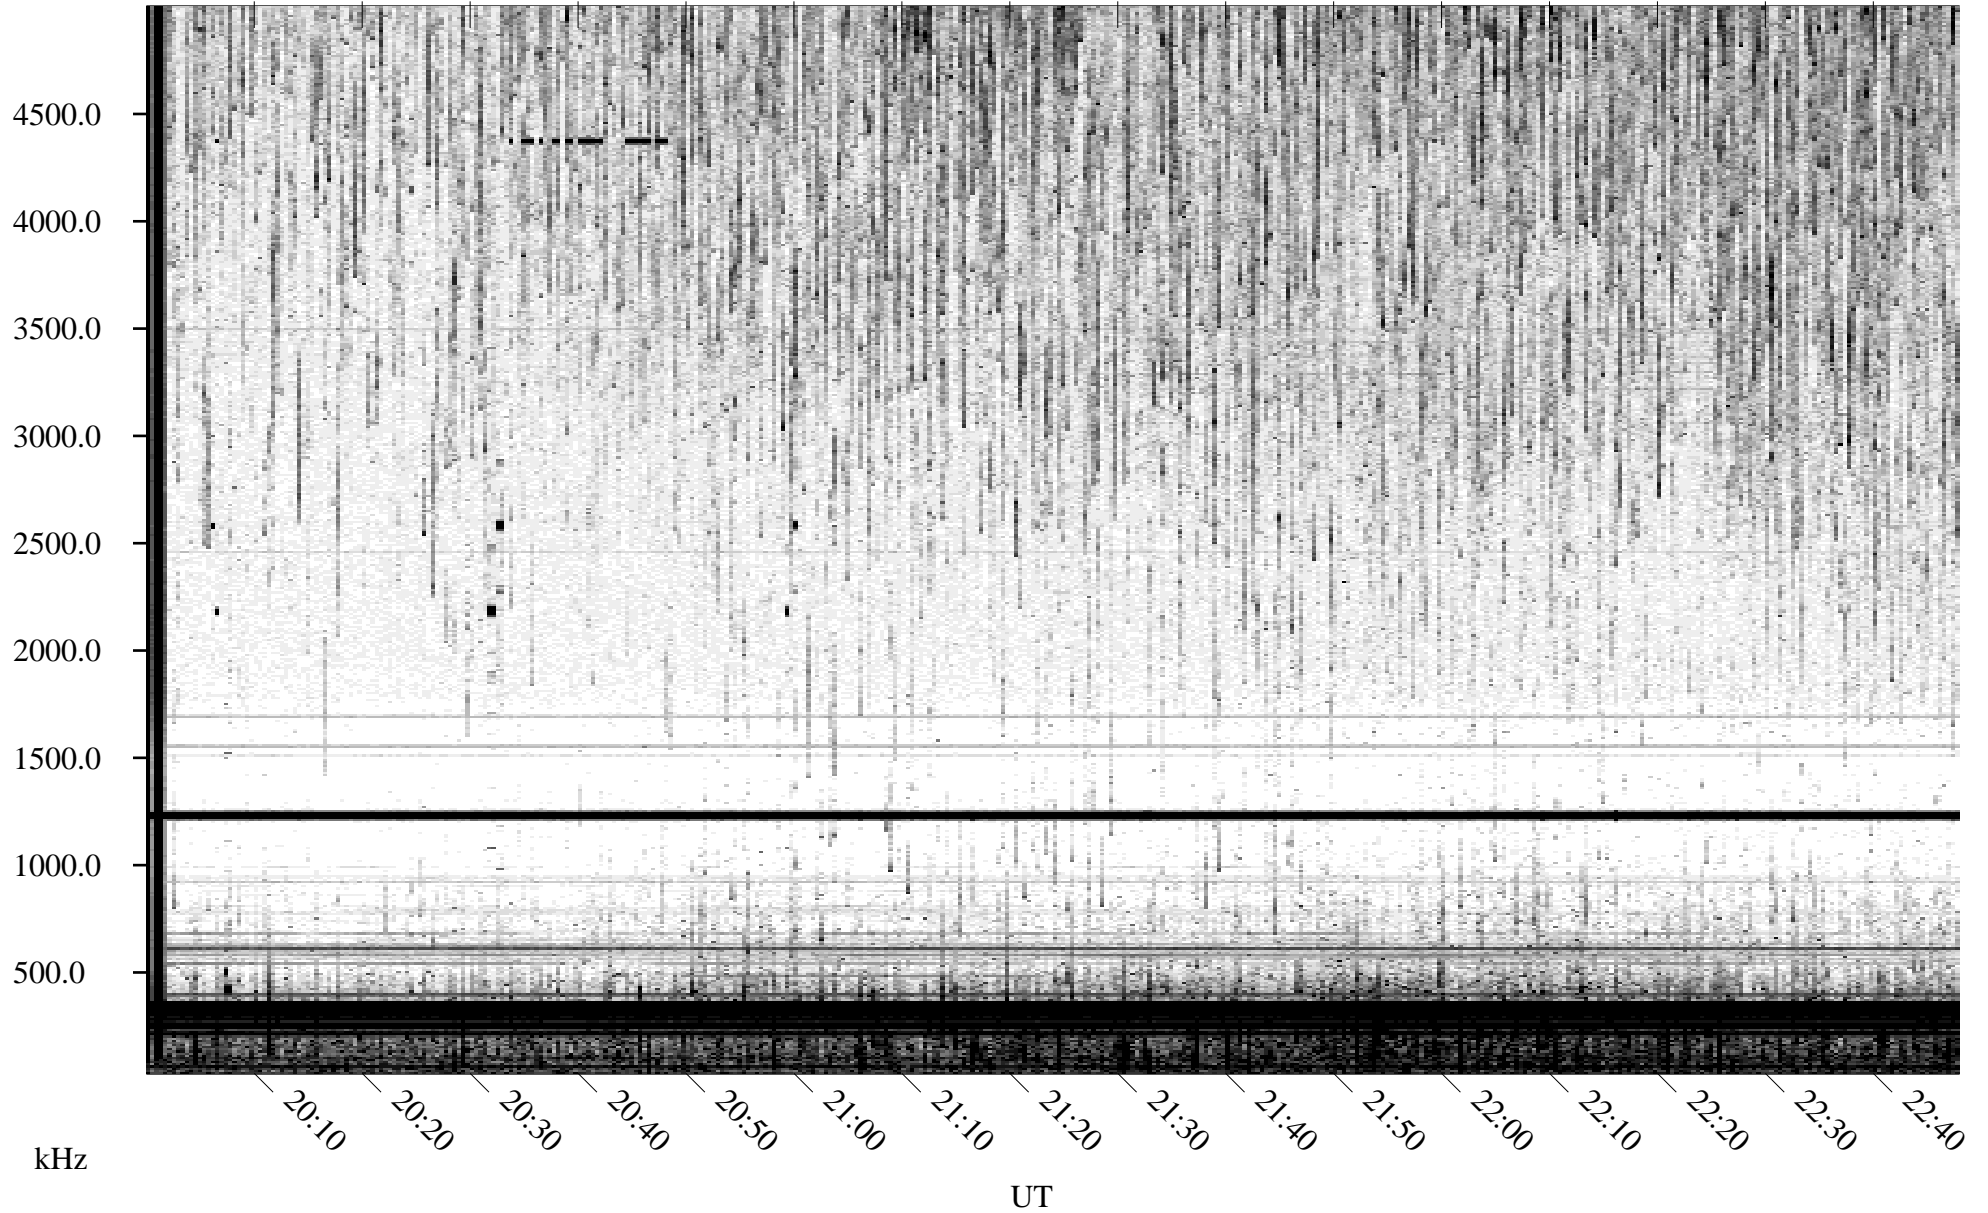

# 07/12/1995 Churchill, Manitoba

Linear Scale    Black = 161    White = 15

ch95193l.r00m max\_12

Page 1

# 07/12/1995 Churchill, Manitoba

Linear Scale    Black = 161    White = 15

ch95193l.r00m max\_12

Page 2

# 07/13/1995 Churchill, Manitoba

Linear Scale    Black = 161    White = 15

ch95193l.r00m max\_12

Page 3

# 07/13/1995 Churchill, Manitoba

Linear Scale    Black = 161    White = 15

ch95193l.r00m max\_12

Page 4