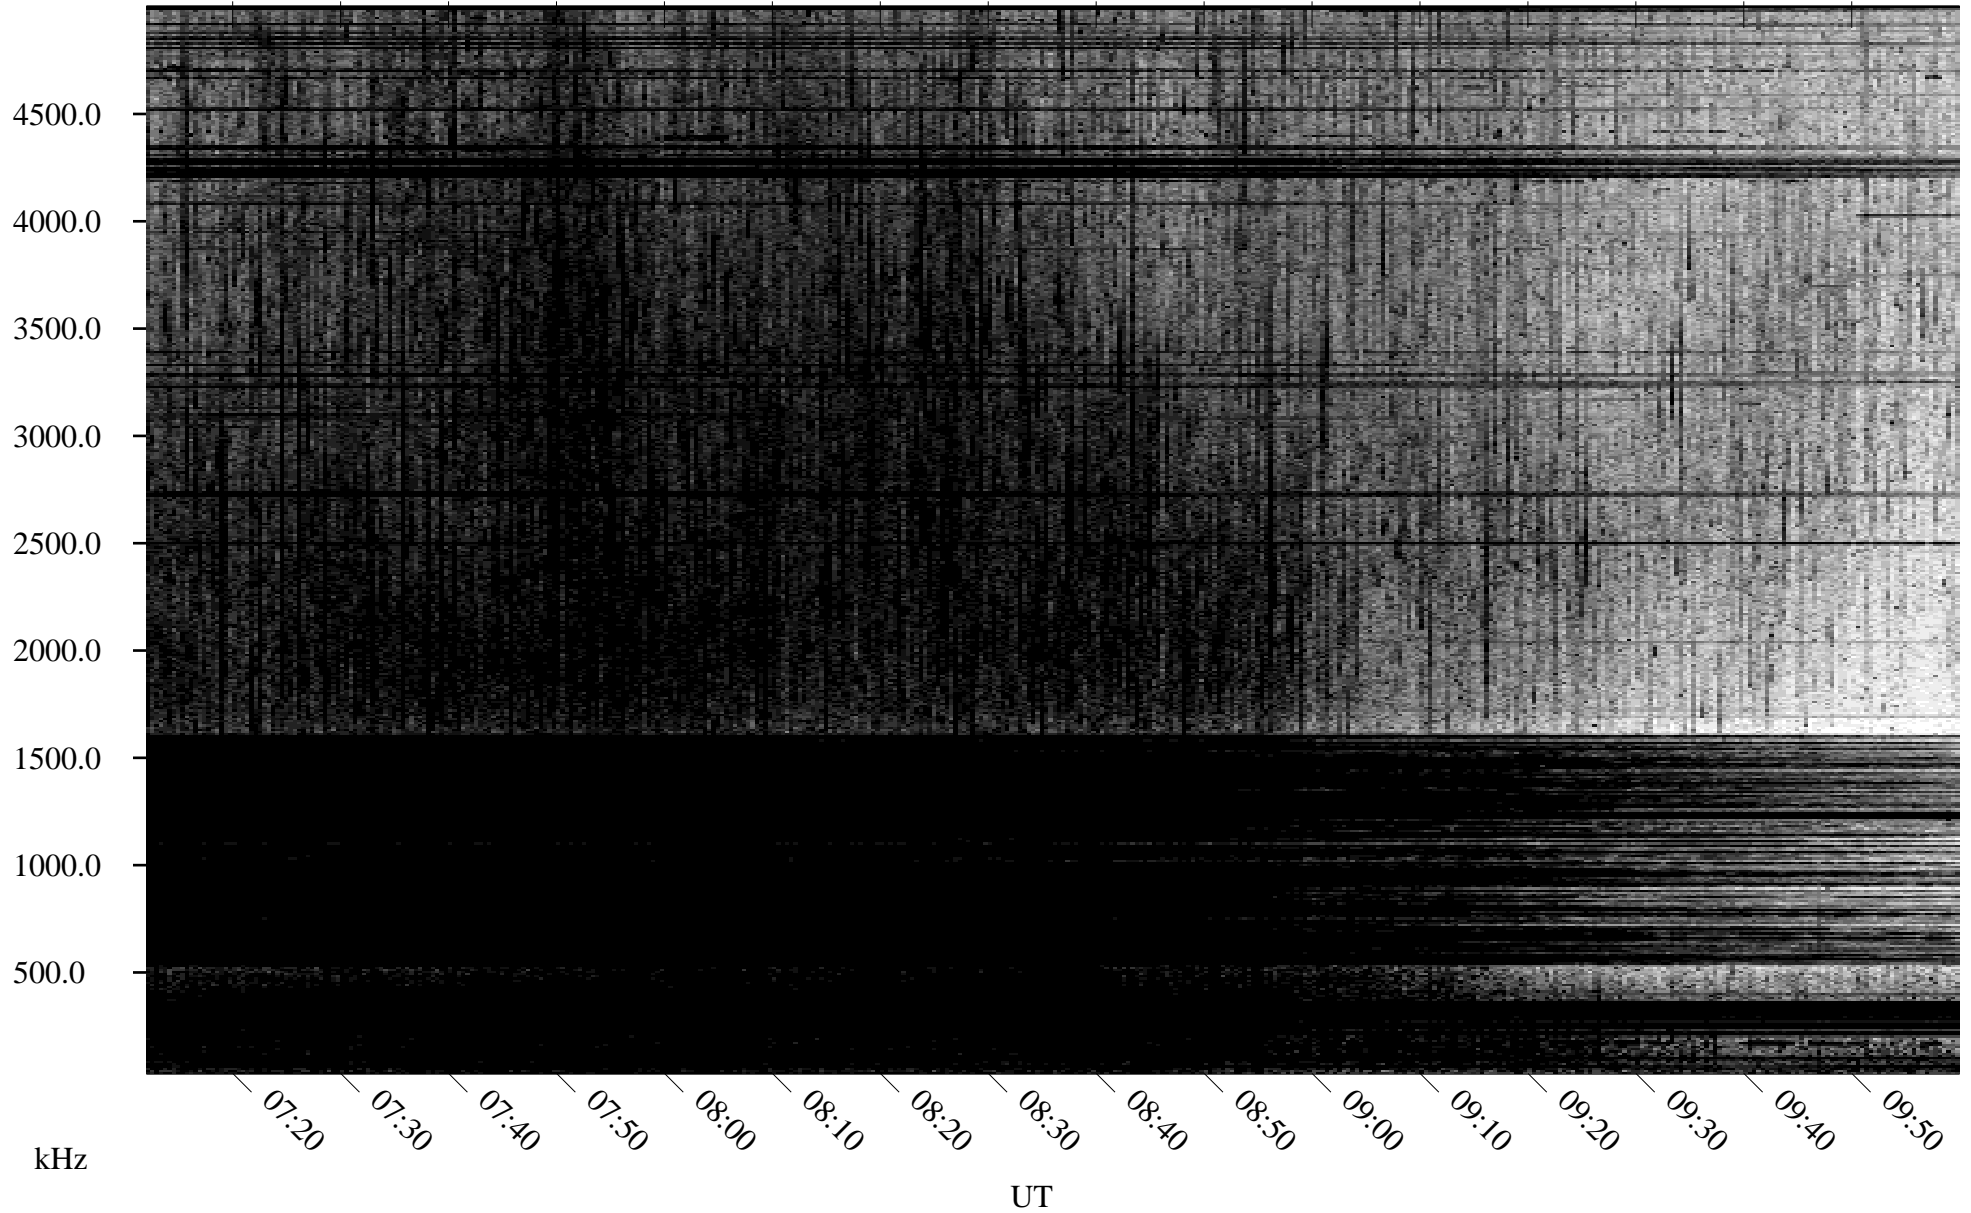

# 07/13/1995 Churchill, Manitoba

Linear Scale    Black = 161    White = 15

ch95193l.r00m max\_12

Page 4

# 07/13/1995 Churchill, Manitoba

Linear Scale    Black = 161    White = 15

ch95193l.r00m max\_12

Page 5

# 07/13/1995 Churchill, Manitoba

Linear Scale    Black = 161    White = 15

ch95193l.r00m max\_12

Page 6

# 07/13/1995 Churchill, Manitoba

Linear Scale    Black = 161    White = 15

ch95193l.r00m max\_12