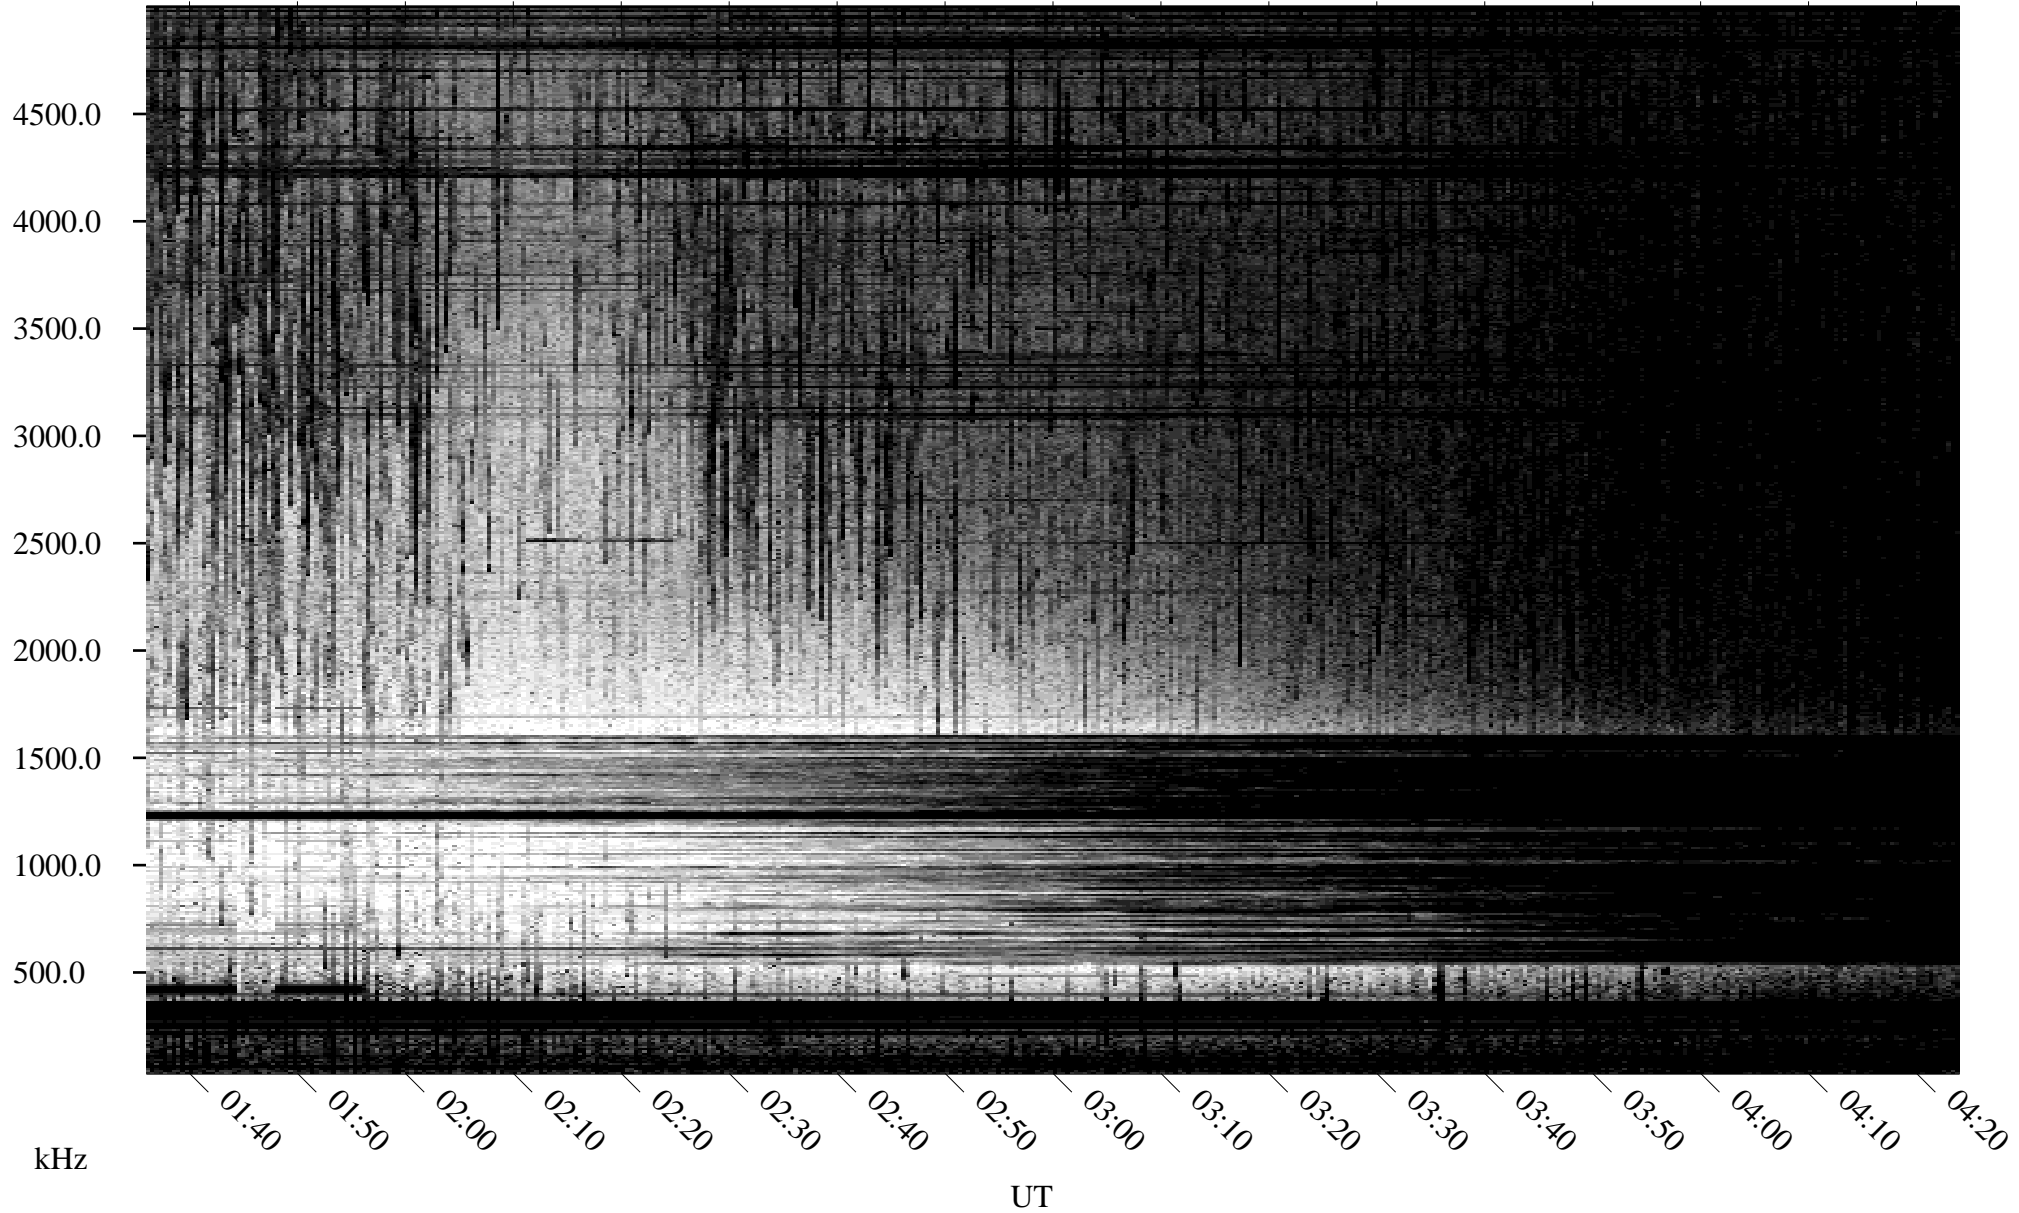

# 07/12/1995 Churchill, Manitoba

Linear Scale    Black = 161    White = 15

ch95193l.r00m max\_12

Page 1

# 07/12/1995 Churchill, Manitoba

Linear Scale    Black = 161    White = 15

ch95193l.r00m max\_12

Page 2

# 07/13/1995 Churchill, Manitoba

Linear Scale    Black = 161    White = 15

ch95193l.r00m max\_12

Page 3

# 07/13/1995 Churchill, Manitoba

Linear Scale    Black = 161    White = 15

ch95193l.r00m max\_12

Page 4