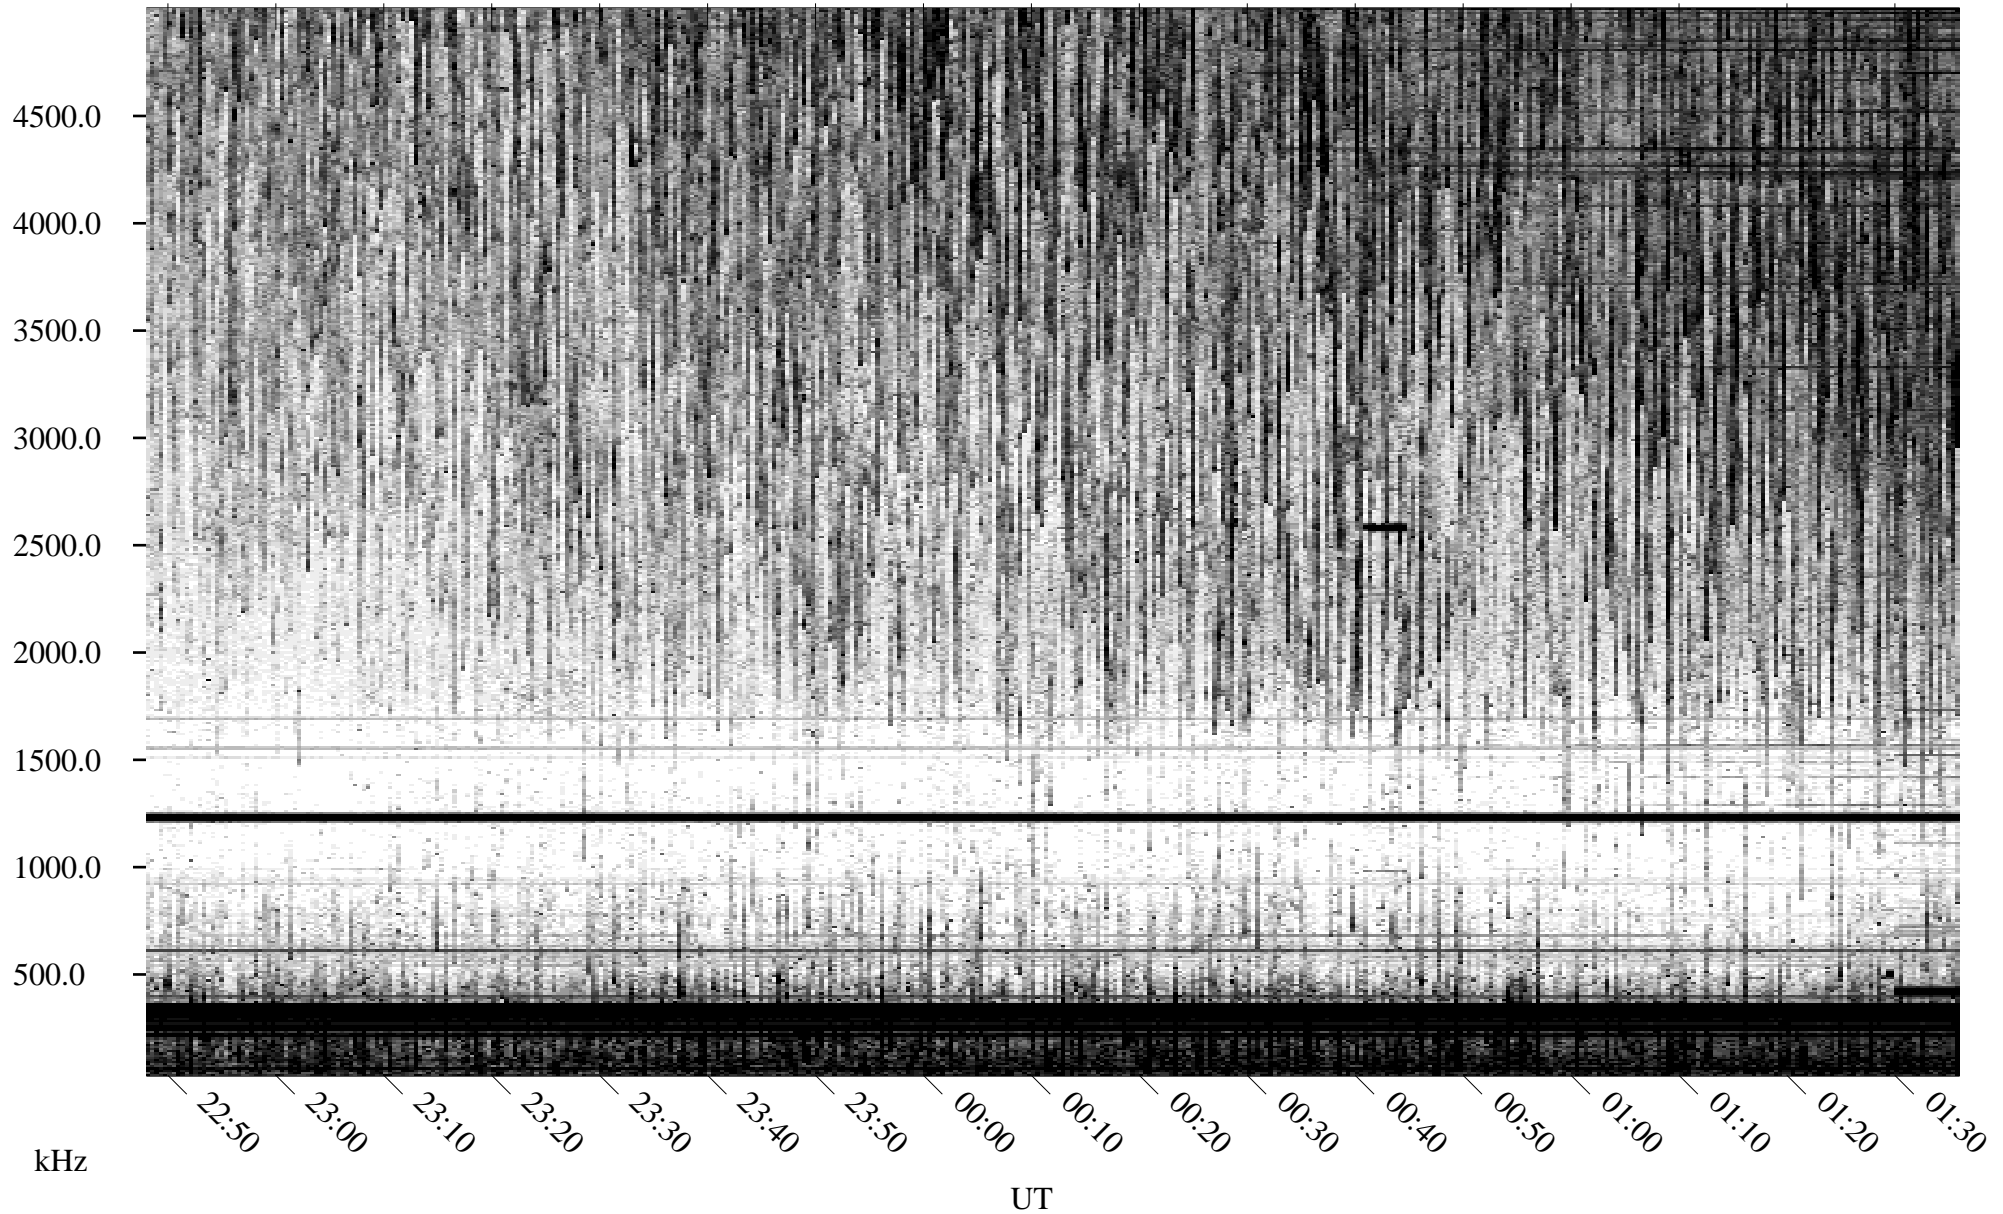

# 07/12/1995 Churchill, Manitoba

Linear Scale    Black = 161    White = 15

ch95193l.r00m max\_12

Page 1

# 07/12/1995 Churchill, Manitoba

Linear Scale    Black = 161    White = 15

ch95193l.r00m max\_12

Page 2

# 07/13/1995 Churchill, Manitoba

Linear Scale    Black = 161    White = 15

ch95193l.r00m max\_12

Page 3

# 07/13/1995 Churchill, Manitoba

Linear Scale    Black = 161    White = 15

ch95193l.r00m max\_12

Page 4