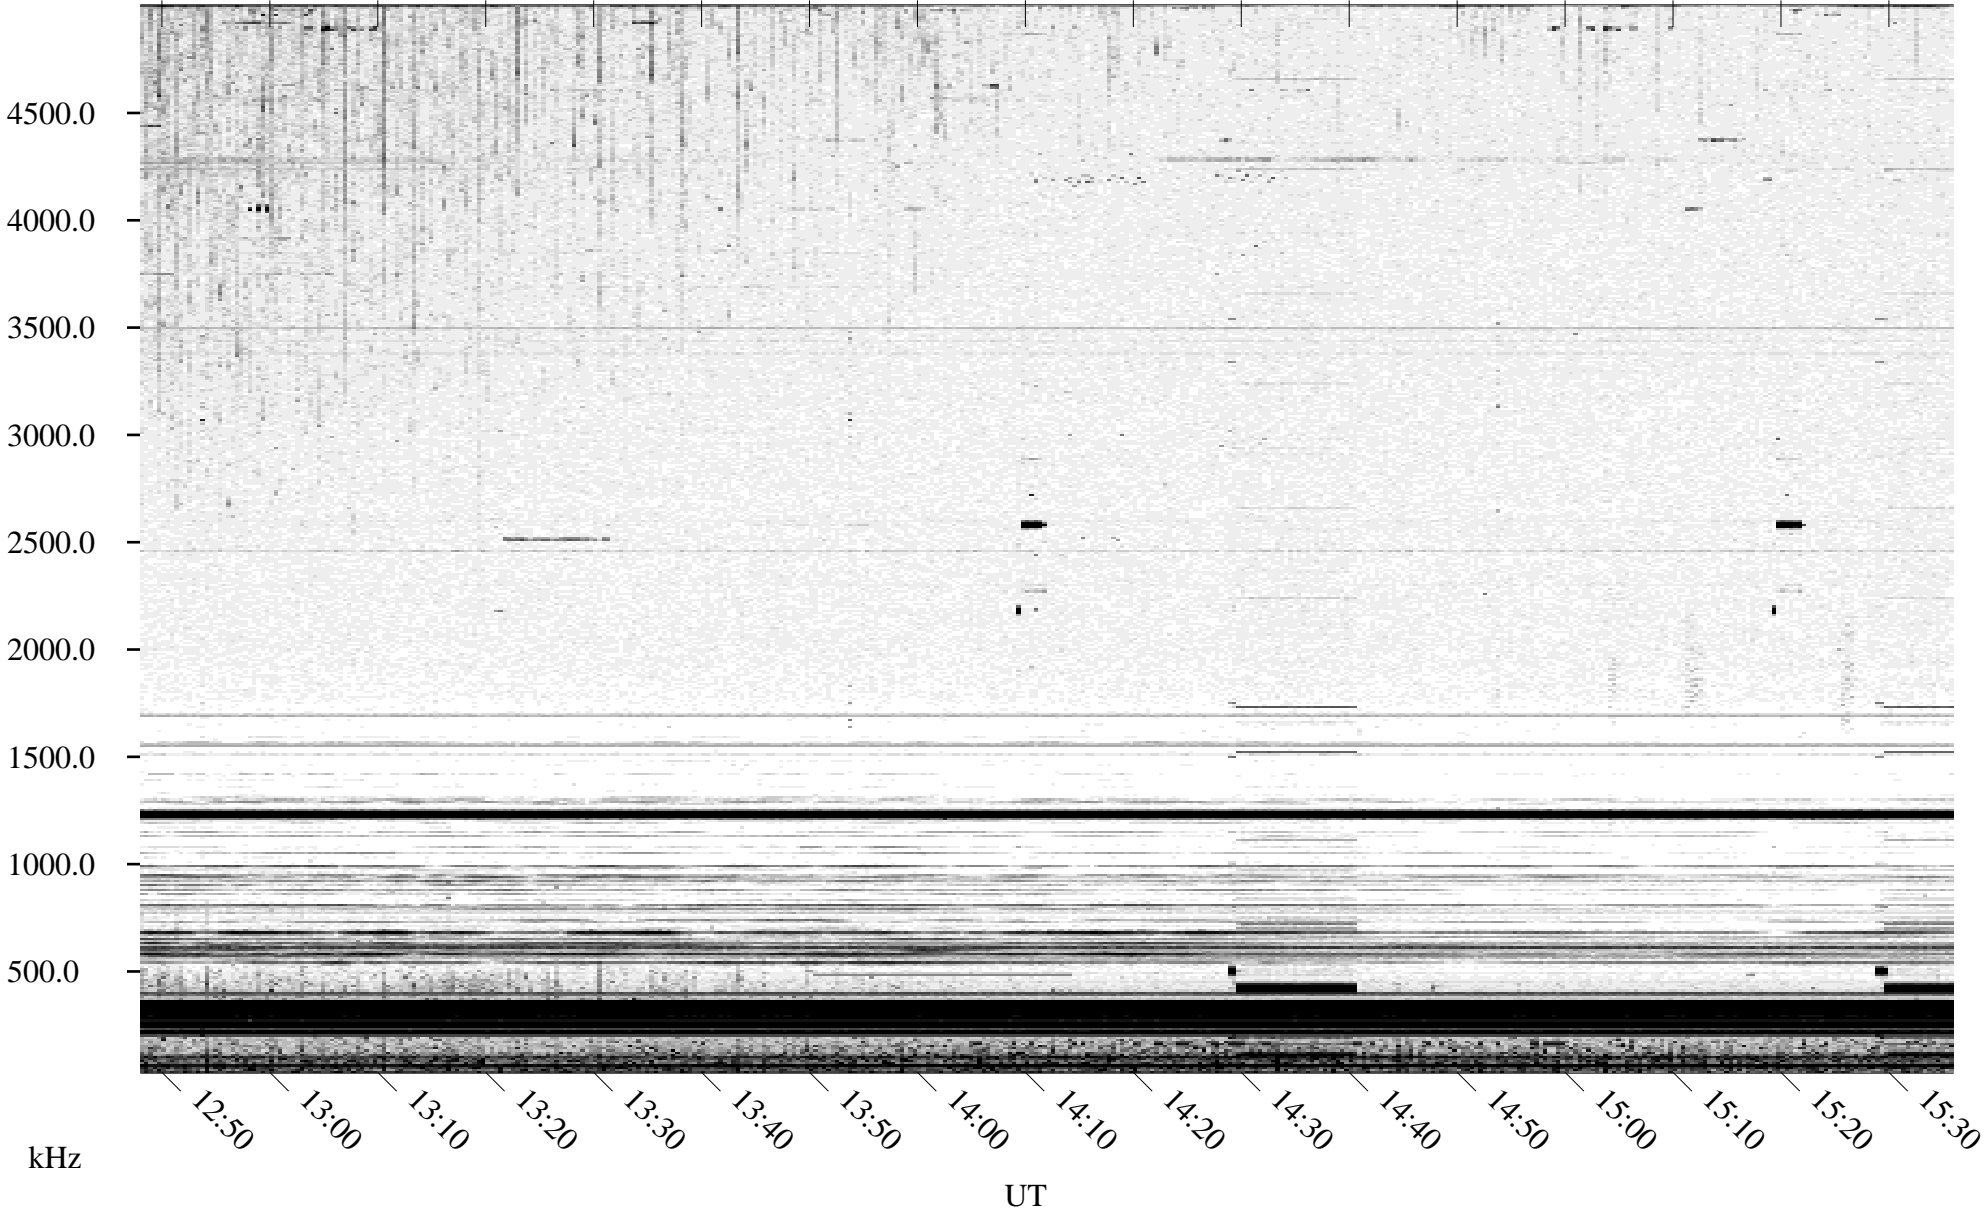

# 07/13/1995 Churchill, Manitoba

Linear Scale    Black = 161    White = 15

ch95193l.r00m max\_12

Page 5

# 07/13/1995 Churchill, Manitoba

Linear Scale    Black = 161    White = 15

ch95193l.r00m max\_12

Page 6

# 07/13/1995 Churchill, Manitoba

Linear Scale    Black = 161    White = 15

ch95193l.r00m max\_12

# 07/13/1995 Churchill, Manitoba

Linear Scale    Black = 161    White = 15

ch95193l.r00m max\_12

Page 8