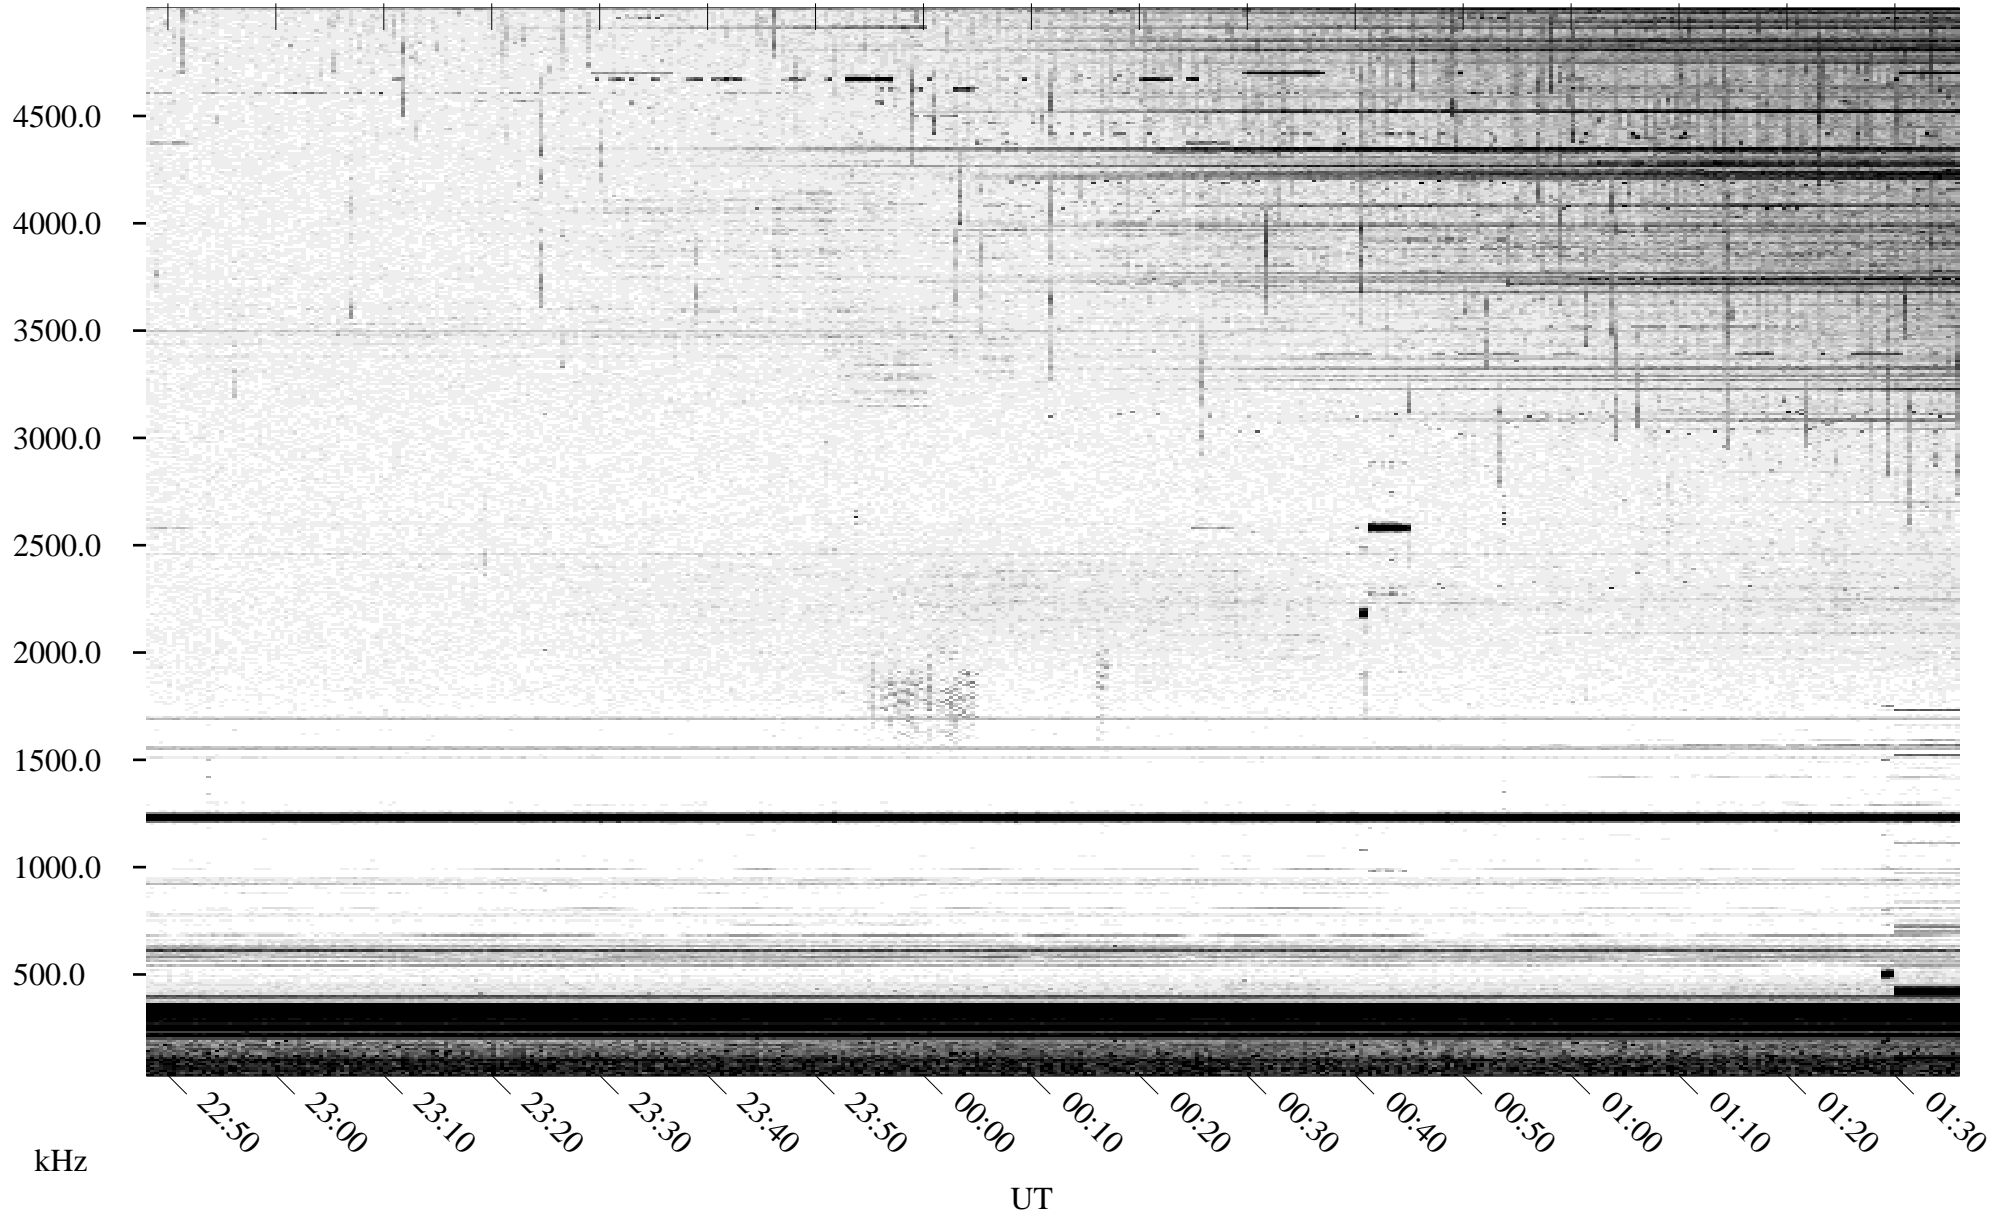

# 07/13/1995 Churchill, Manitoba

Linear Scale    Black = 161    White = 15

ch95194l.r00m max\_12

Page 1

# 07/13/1995 Churchill, Manitoba

Linear Scale    Black = 161    White = 15

ch95194l.r00m max\_12

Page 2

# 07/14/1995 Churchill, Manitoba

Linear Scale    Black = 161    White = 15

ch95194l.r00m max\_12

Page 3