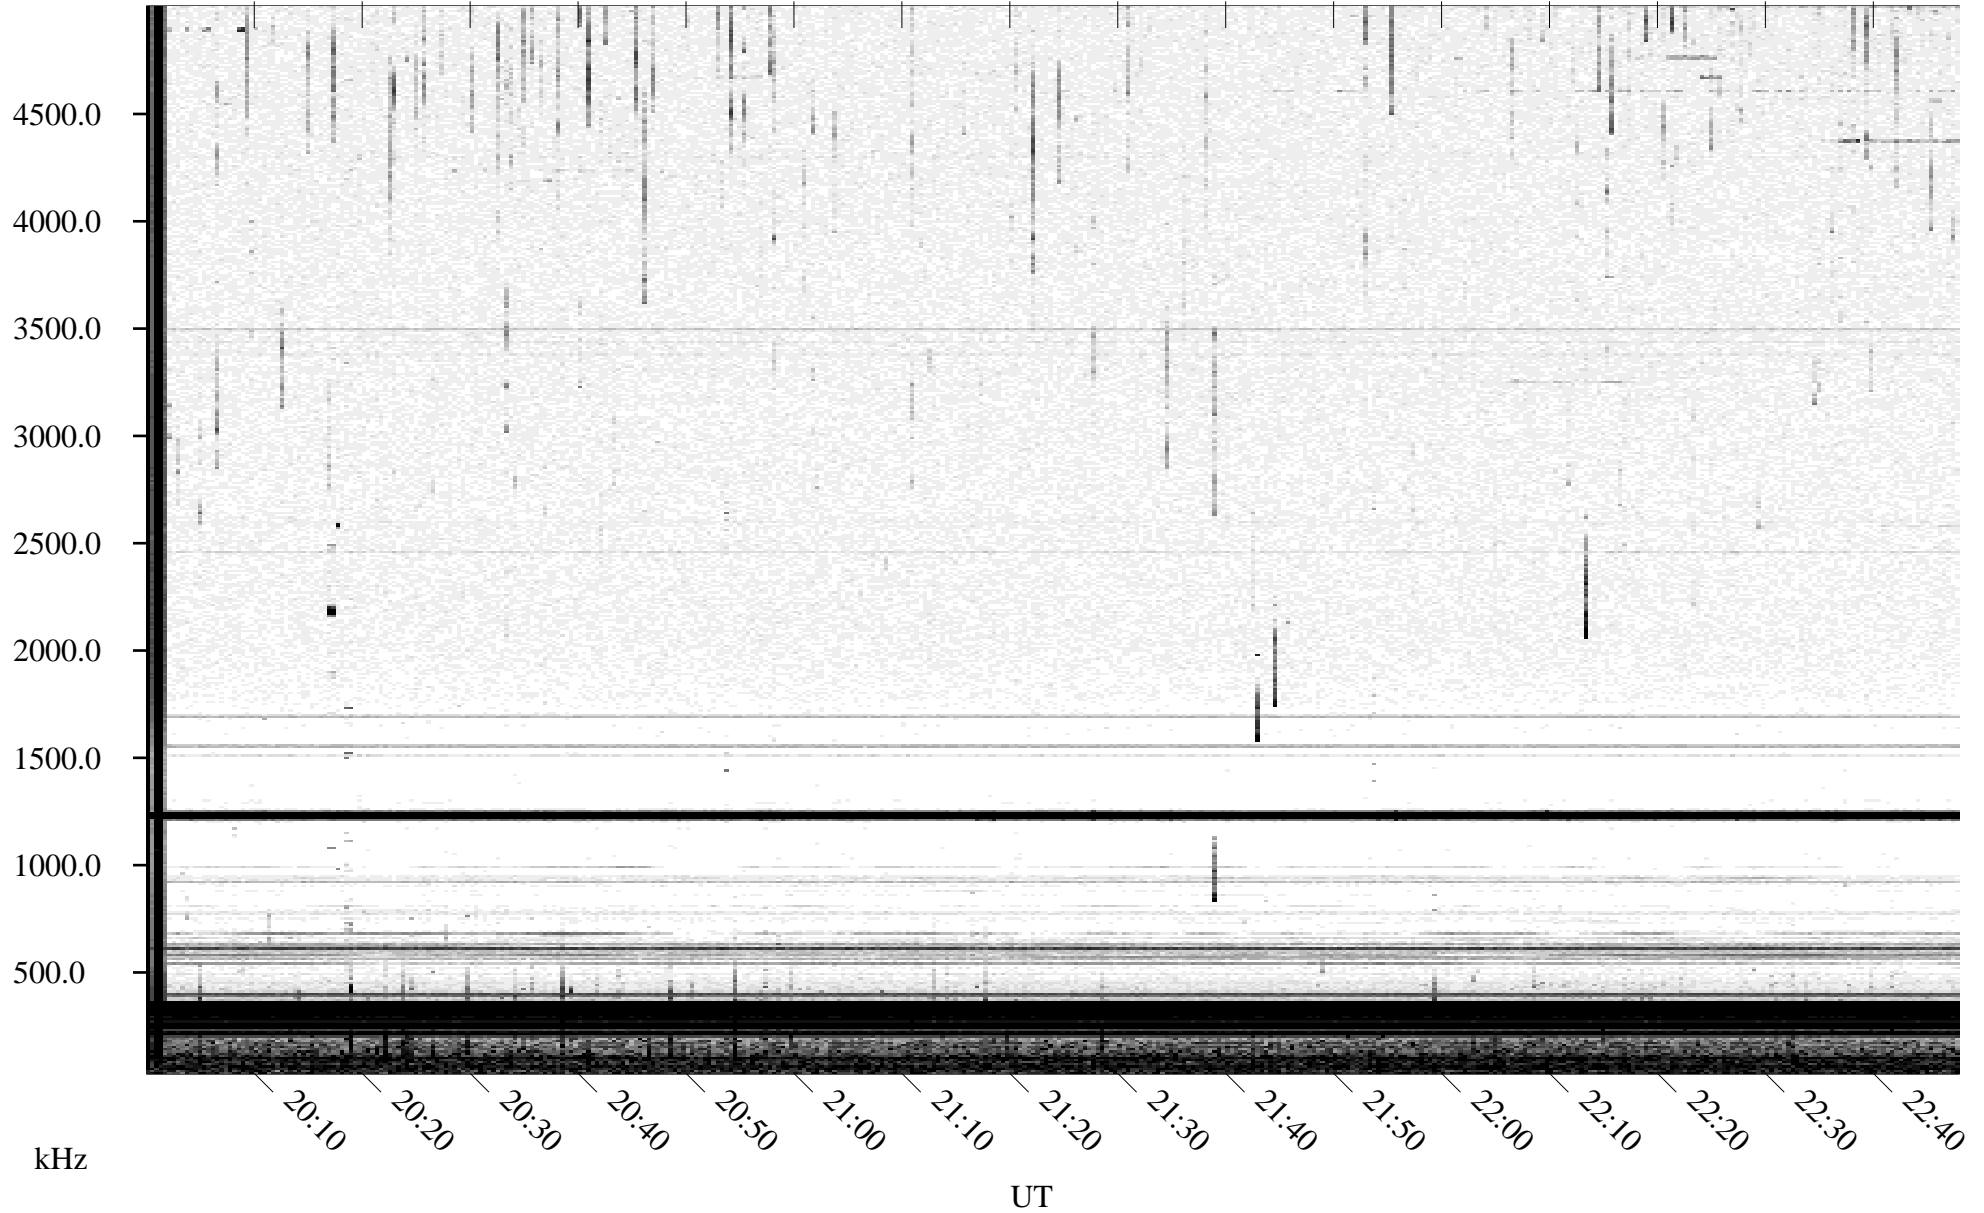

# 07/13/1995 Churchill, Manitoba

Linear Scale    Black = 161    White = 15

ch95194l.r00m max\_12

Page 1

# 07/13/1995 Churchill, Manitoba

Linear Scale    Black = 161    White = 15

ch95194l.r00m max\_12

Page 2

# 07/14/1995 Churchill, Manitoba

Linear Scale    Black = 161    White = 15

ch95194l.r00m max\_12

Page 3