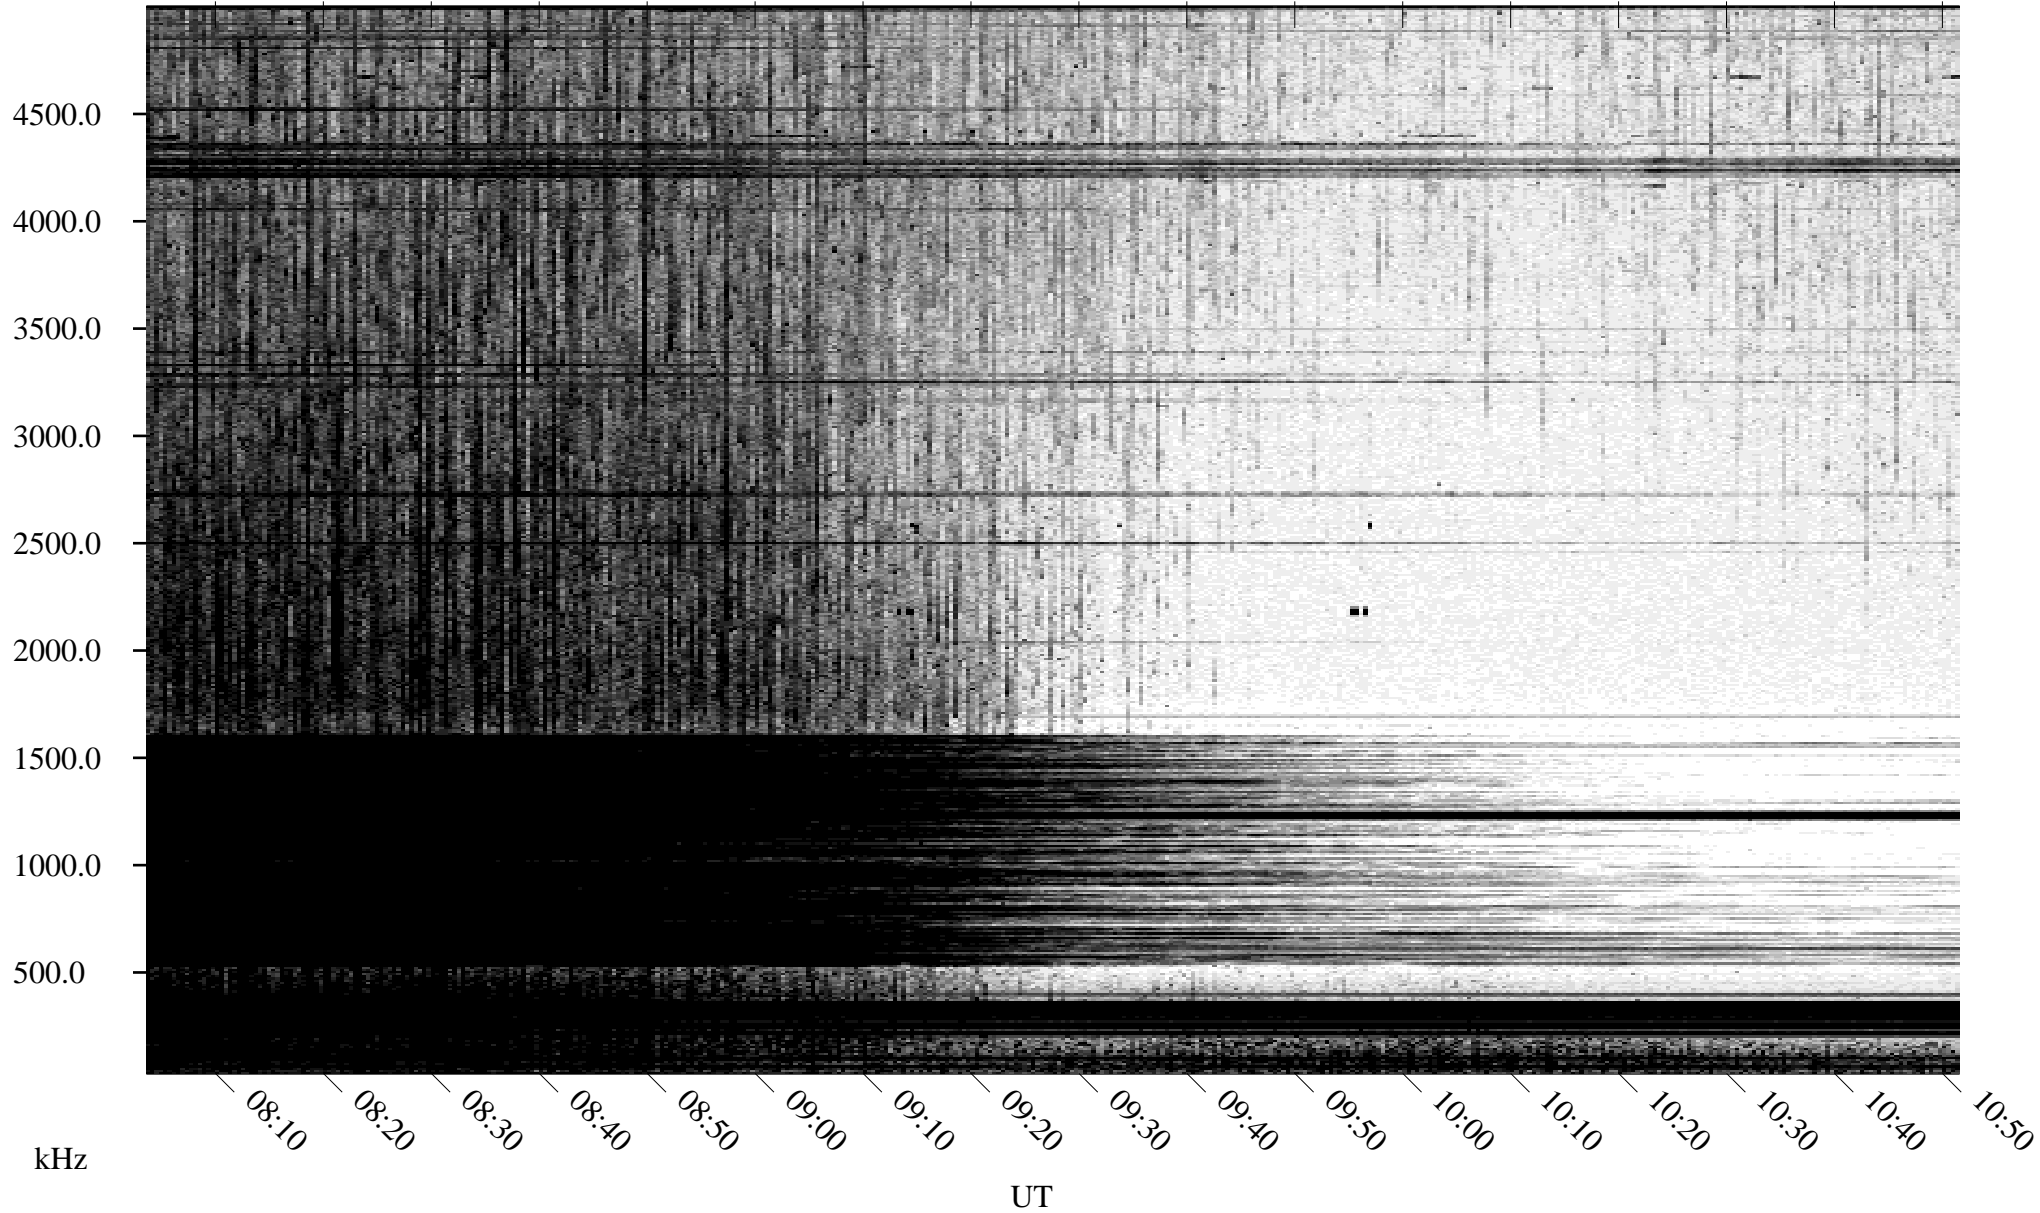

# 07/14/1995 Churchill, Manitoba

Linear Scale    Black = 161    White = 15

ch95195l.r00m max\_12

Page 1

# 07/14/1995 Churchill, Manitoba

Linear Scale    Black = 161    White = 15

ch95195l.r00m max\_12

Page 2

# 07/14/1995 Churchill, Manitoba

Linear Scale    Black = 161    White = 15

ch95195l.r00m max\_12

Page 3

# 07/14/1995 Churchill, Manitoba

Linear Scale    Black = 161    White = 15

ch95195l.r00m max\_12