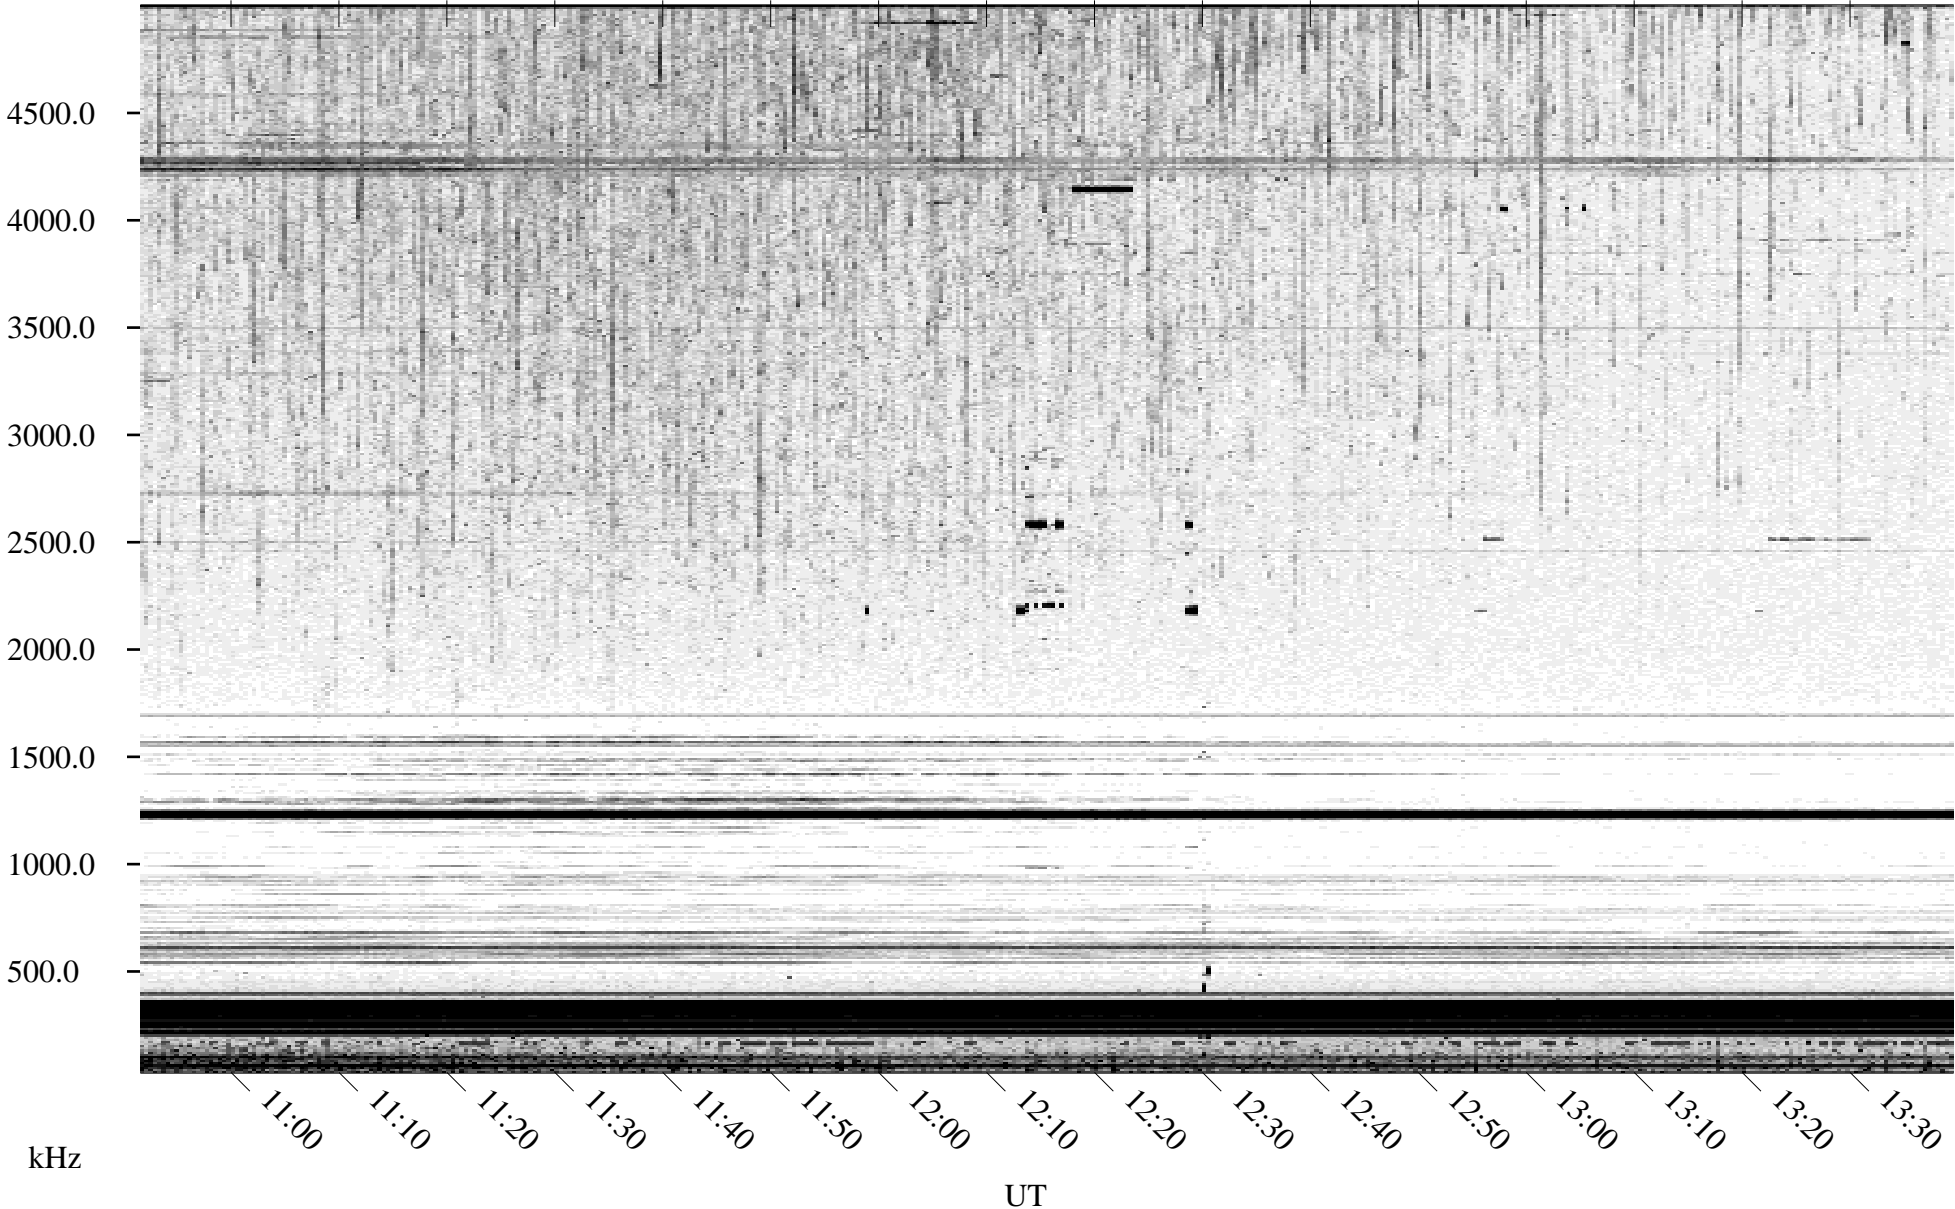

# 07/14/1995 Churchill, Manitoba

Linear Scale    Black = 161    White = 15

ch95195l.r00m max\_12

Page 2

# 07/14/1995 Churchill, Manitoba

Linear Scale    Black = 161    White = 15

ch95195l.r00m max\_12

Page 3

# 07/14/1995 Churchill, Manitoba

Linear Scale    Black = 161    White = 15

ch95195l.r00m max\_12

# 07/14/1995 Churchill, Manitoba

Linear Scale    Black = 161    White = 15

ch95195l.r00m max\_12

Page 5