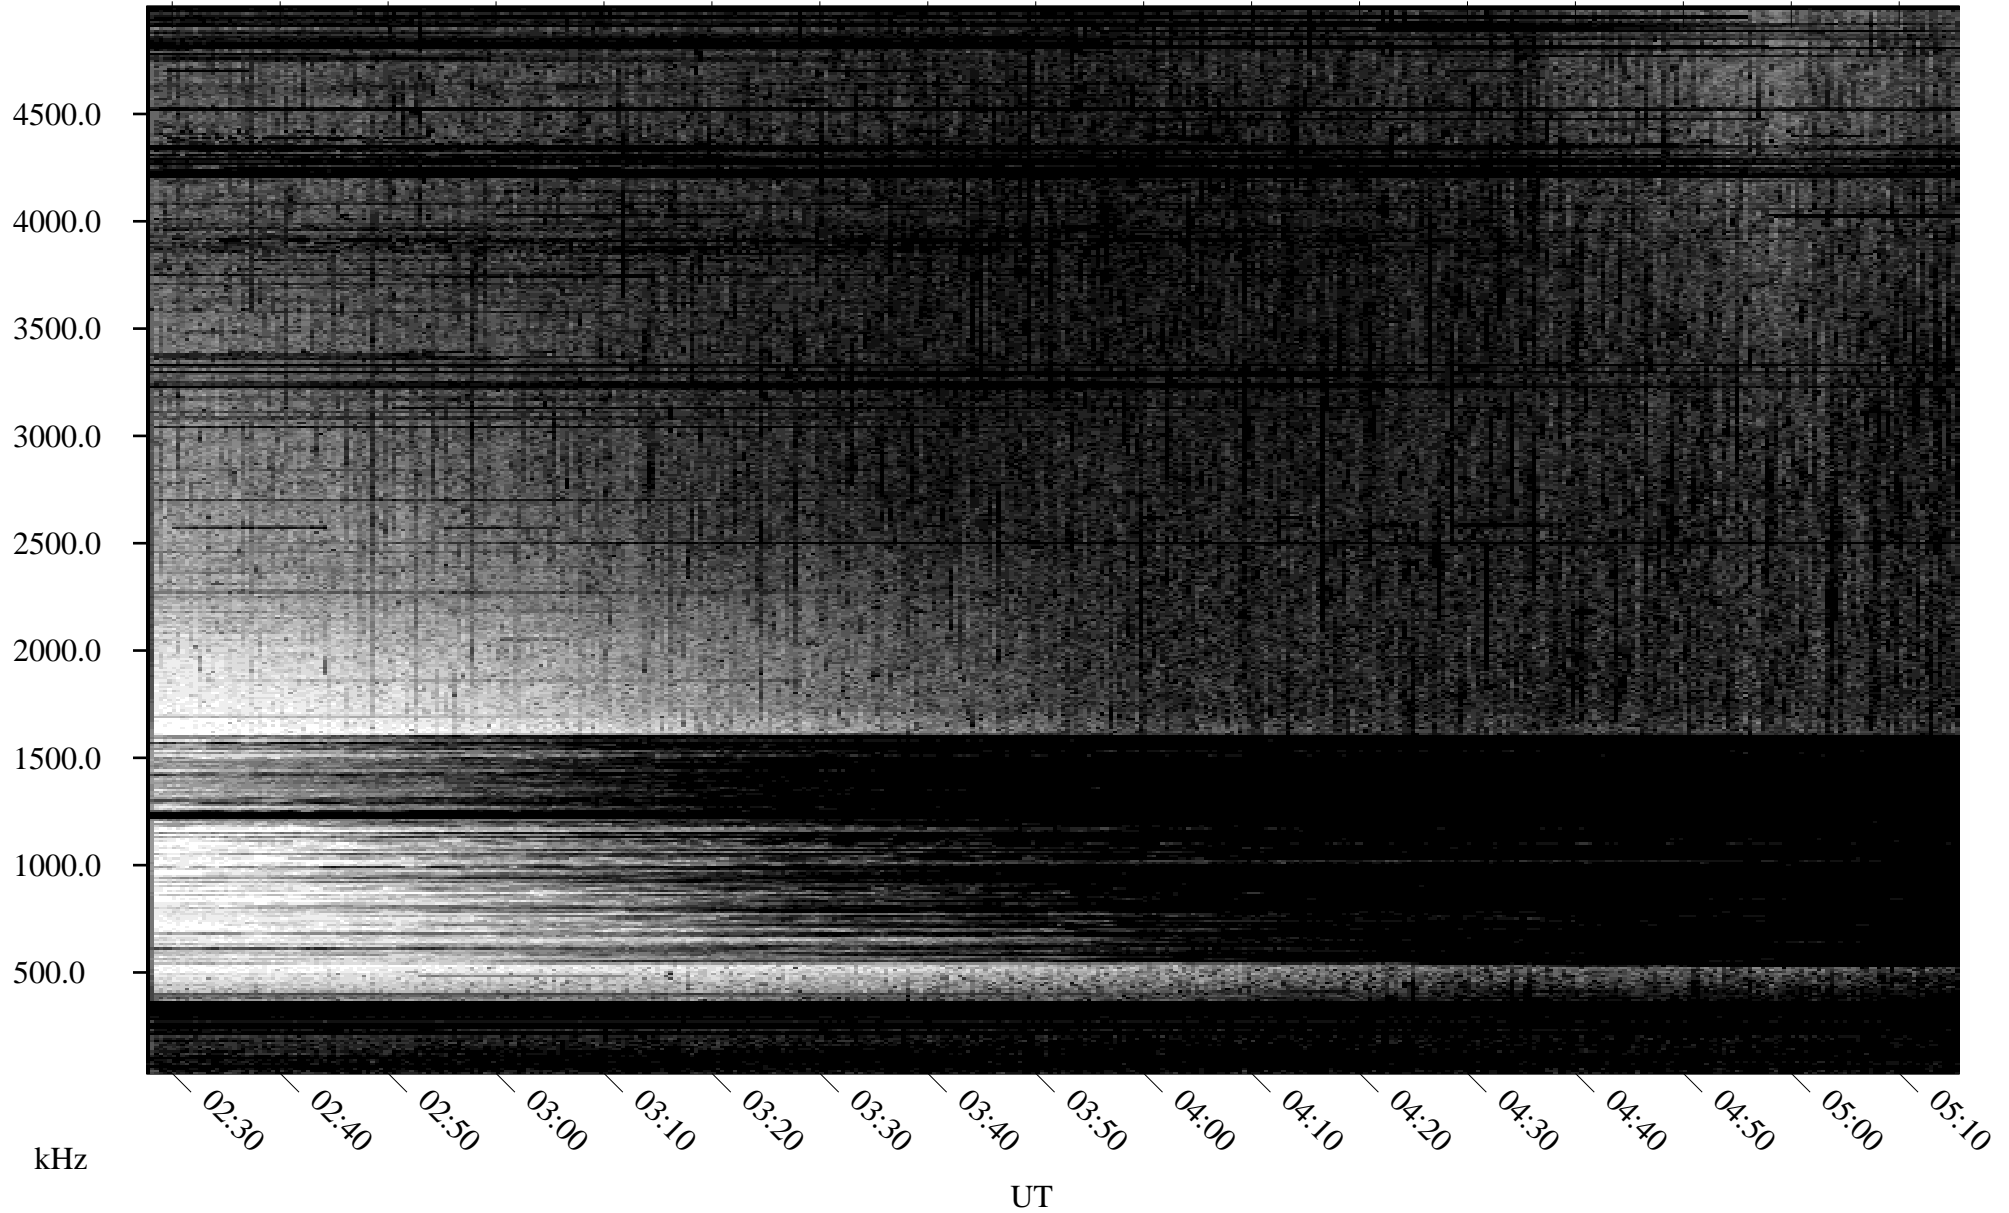

# 07/14/1995 Churchill, Manitoba

Linear Scale    Black = 161    White = 15

ch95195l.r00m max\_12

Page 1

# 07/14/1995 Churchill, Manitoba

Linear Scale    Black = 161    White = 15

ch95195l.r00m max\_12

Page 2

# 07/14/1995 Churchill, Manitoba

Linear Scale    Black = 161    White = 15

ch95195l.r00m max\_12

Page 3

# 07/14/1995 Churchill, Manitoba

Linear Scale    Black = 161    White = 15

ch95195l.r00m max\_12