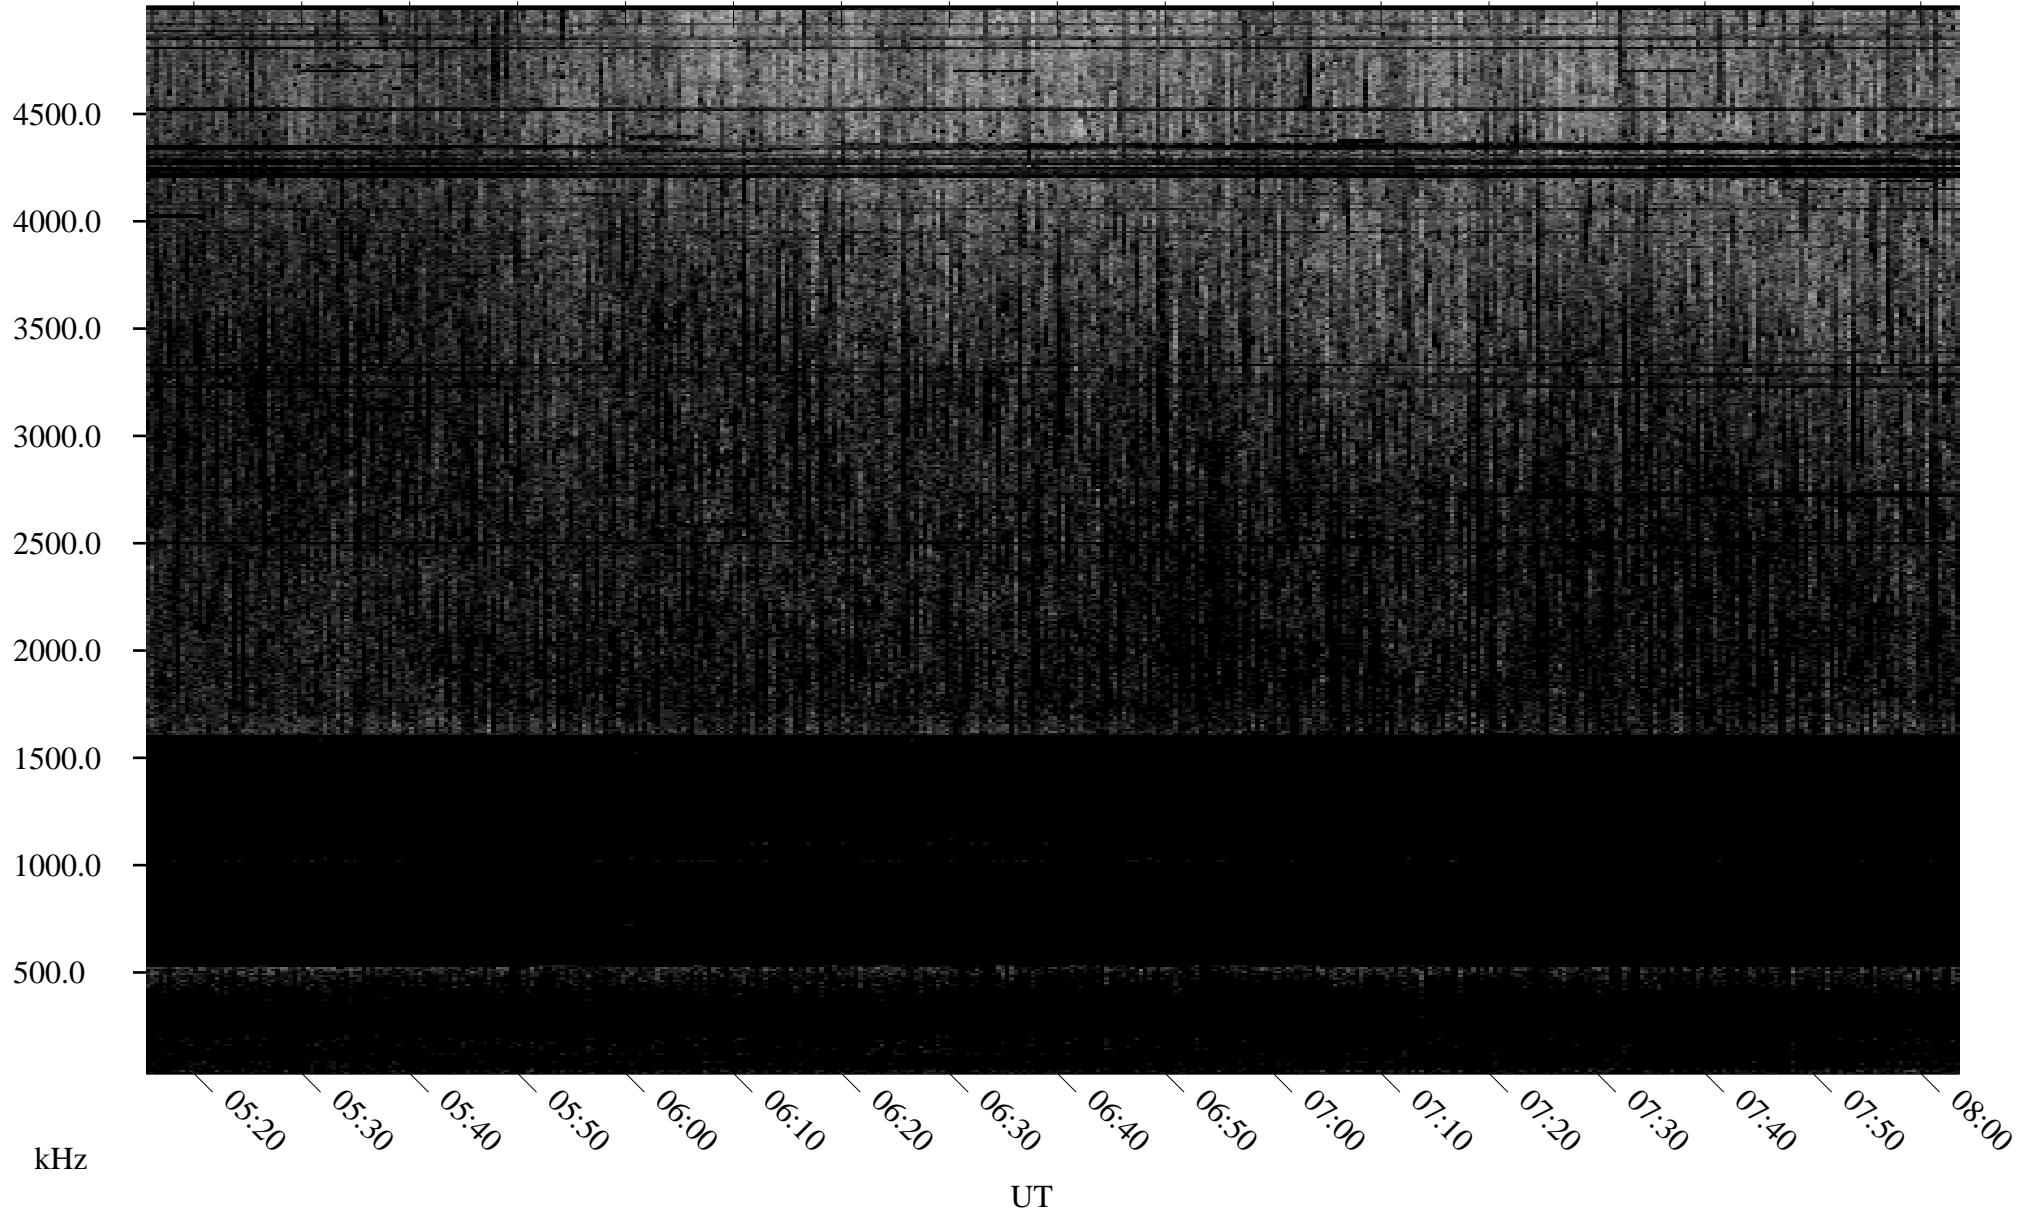

# 07/14/1995 Churchill, Manitoba

Linear Scale    Black = 161    White = 15

ch95195l.r00m max\_12

Page 1

# 07/14/1995 Churchill, Manitoba

Linear Scale    Black = 161    White = 15

ch95195l.r00m max\_12

Page 2

# 07/14/1995 Churchill, Manitoba

Linear Scale    Black = 161    White = 15

ch95195l.r00m max\_12

Page 3

# 07/14/1995 Churchill, Manitoba

Linear Scale    Black = 161    White = 15

ch95195l.r00m max\_12