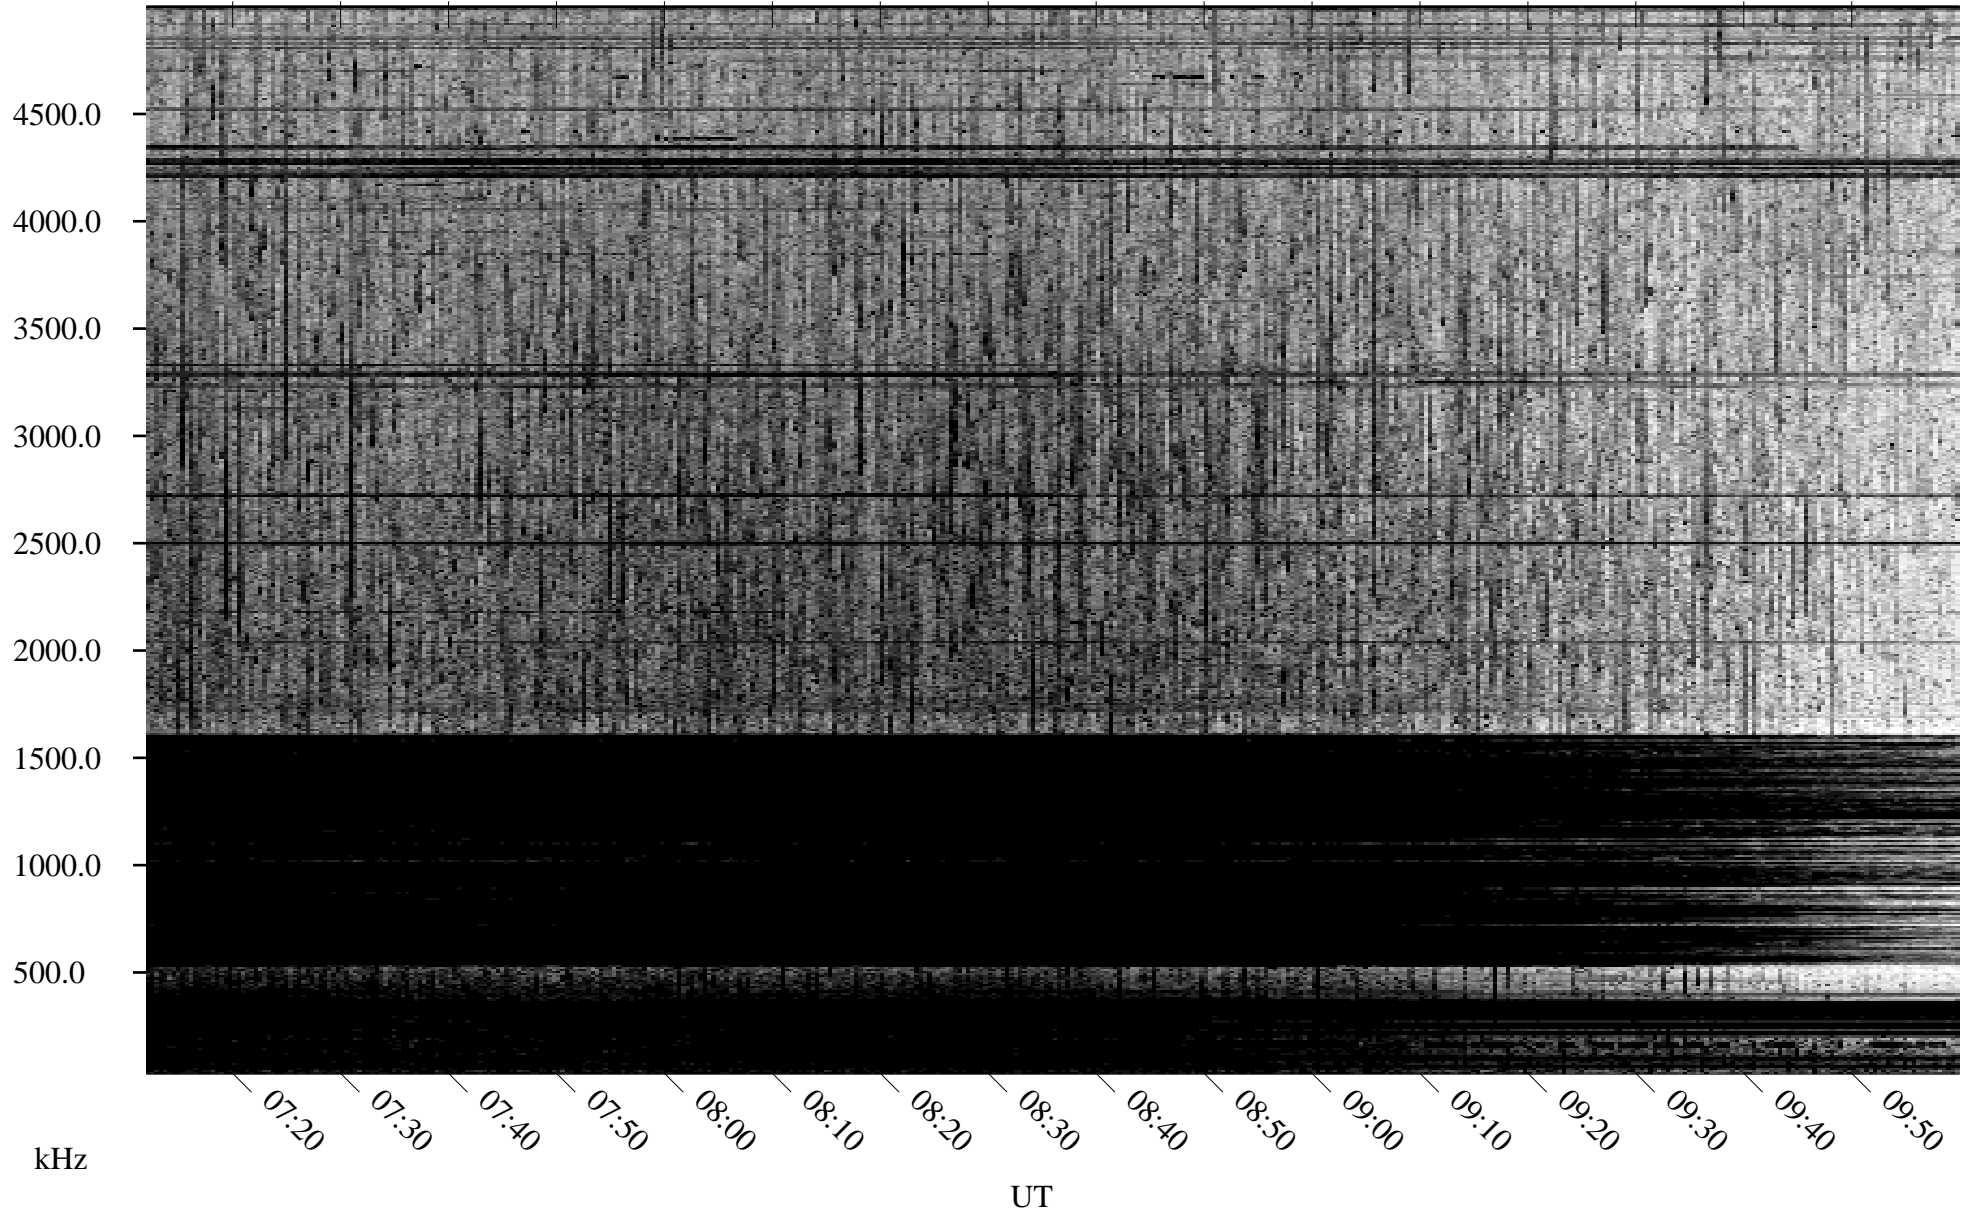

# 07/15/1995 Churchill, Manitoba

Linear Scale    Black = 161    White = 15

ch95195l.r01m max\_12

Page 4

# 07/15/1995 Churchill, Manitoba

Linear Scale    Black = 161    White = 15

ch95195l.r01m max\_12

Page 5