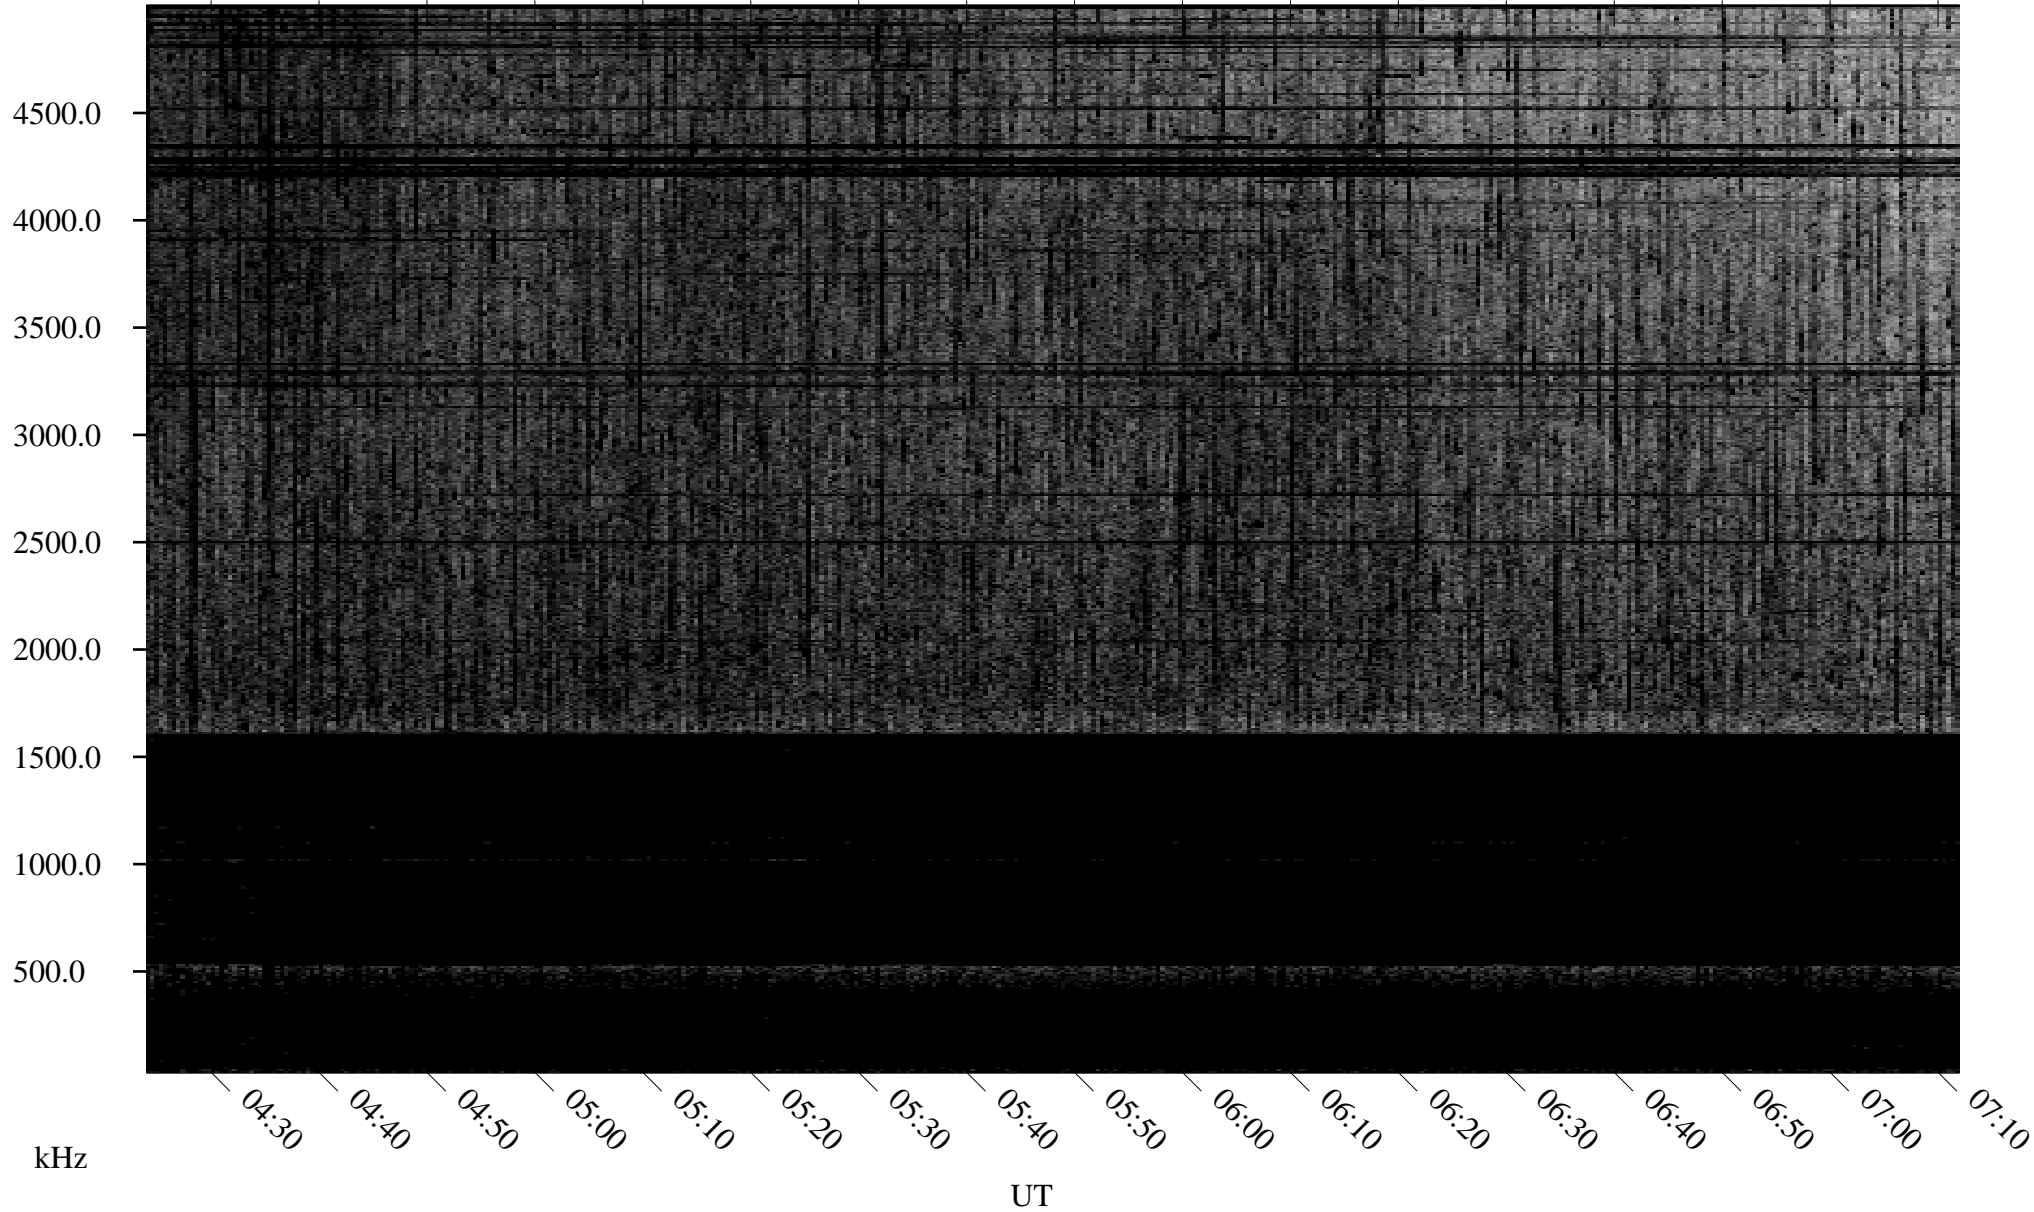

# 07/14/1995 Churchill, Manitoba

Linear Scale    Black = 161    White = 15

ch95195l.r01m max\_12

Page 2

# 07/15/1995 Churchill, Manitoba

Linear Scale    Black = 161    White = 15

ch95195l.r01m max\_12

Page 3

# 07/15/1995 Churchill, Manitoba

Linear Scale    Black = 161    White = 15

ch95195l.r01m max\_12

Page 4

# 07/15/1995 Churchill, Manitoba

Linear Scale    Black = 161    White = 15

ch95195l.r01m max\_12

Page 5