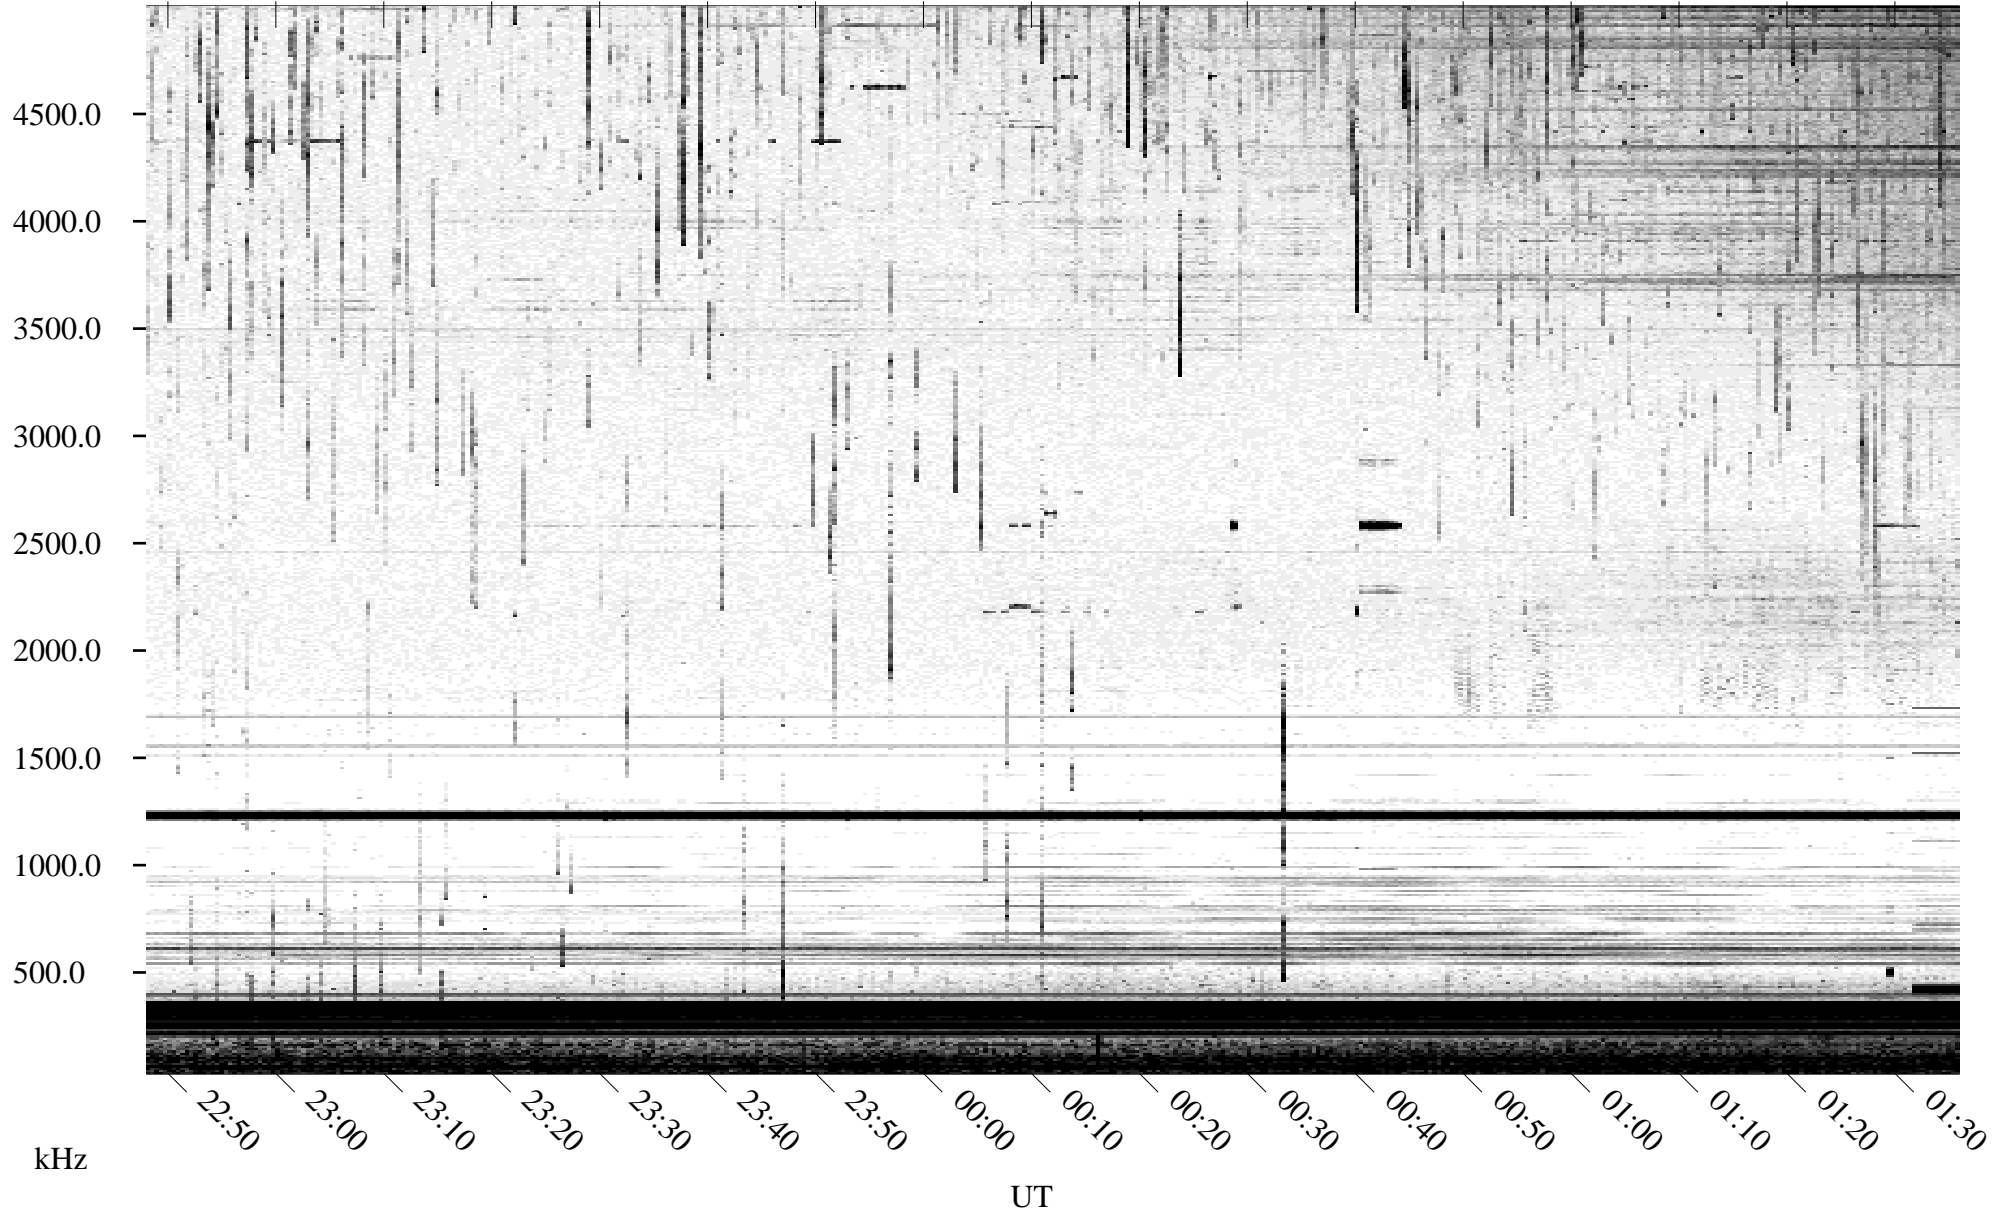

# 07/14/1995 Churchill, Manitoba

Linear Scale    Black = 161    White = 15

ch95195l.r01m max\_12

Page 1

# 07/14/1995 Churchill, Manitoba

Linear Scale    Black = 161    White = 15

ch95195l.r01m max\_12

Page 2

# 07/15/1995 Churchill, Manitoba

Linear Scale    Black = 161    White = 15

ch95195l.r01m max\_12

Page 3

# 07/15/1995 Churchill, Manitoba

Linear Scale    Black = 161    White = 15

ch95195l.r01m max\_12

Page 4