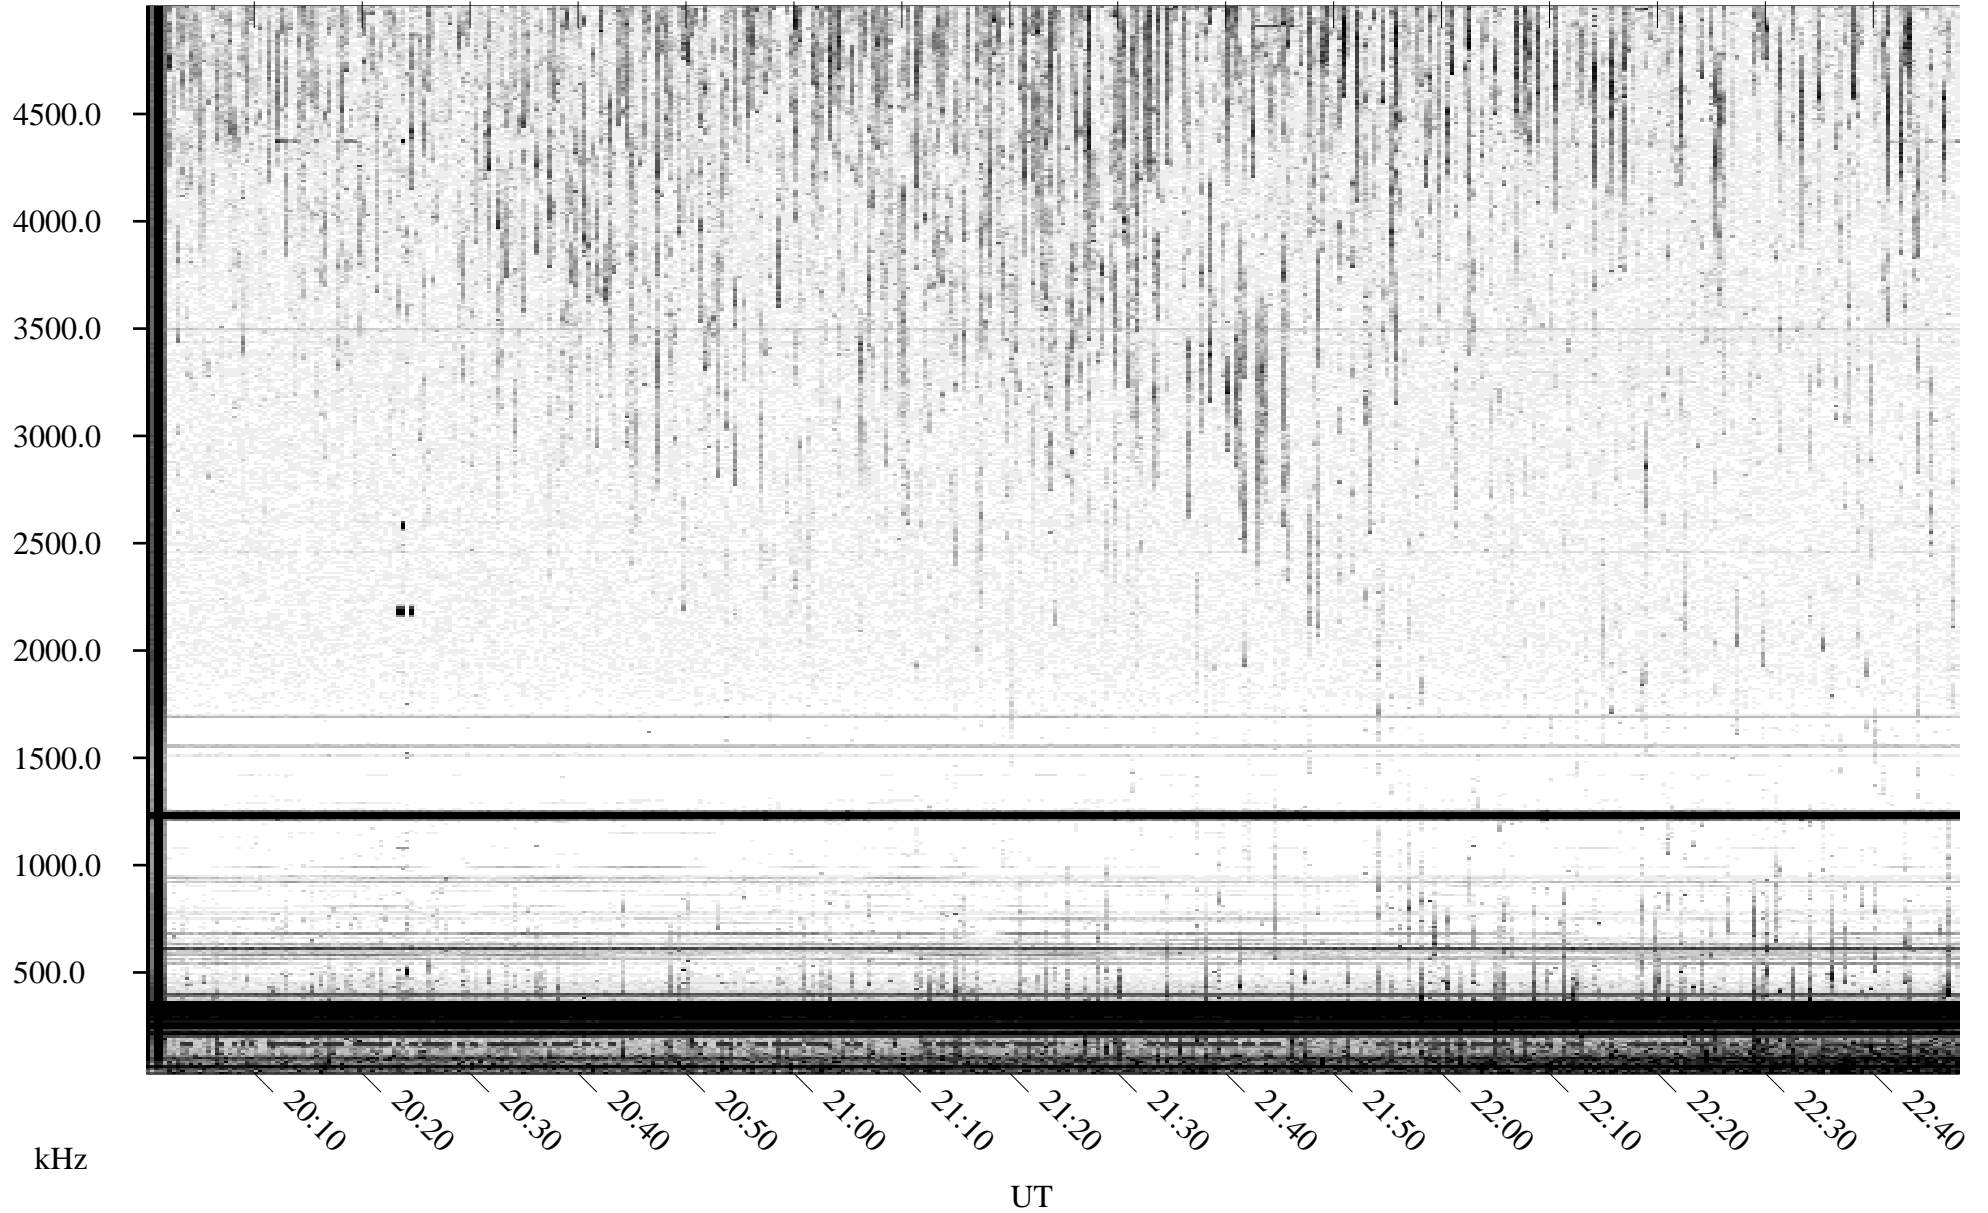

# 07/14/1995 Churchill, Manitoba

Linear Scale    Black = 161    White = 15

ch95195l.r01m max\_12

Page 1

# 07/14/1995 Churchill, Manitoba

Linear Scale    Black = 161    White = 15

ch95195l.r01m max\_12

Page 2

# 07/15/1995 Churchill, Manitoba

Linear Scale    Black = 161    White = 15

ch95195l.r01m max\_12

Page 3

# 07/15/1995 Churchill, Manitoba

Linear Scale    Black = 161    White = 15

ch95195l.r01m max\_12

Page 4