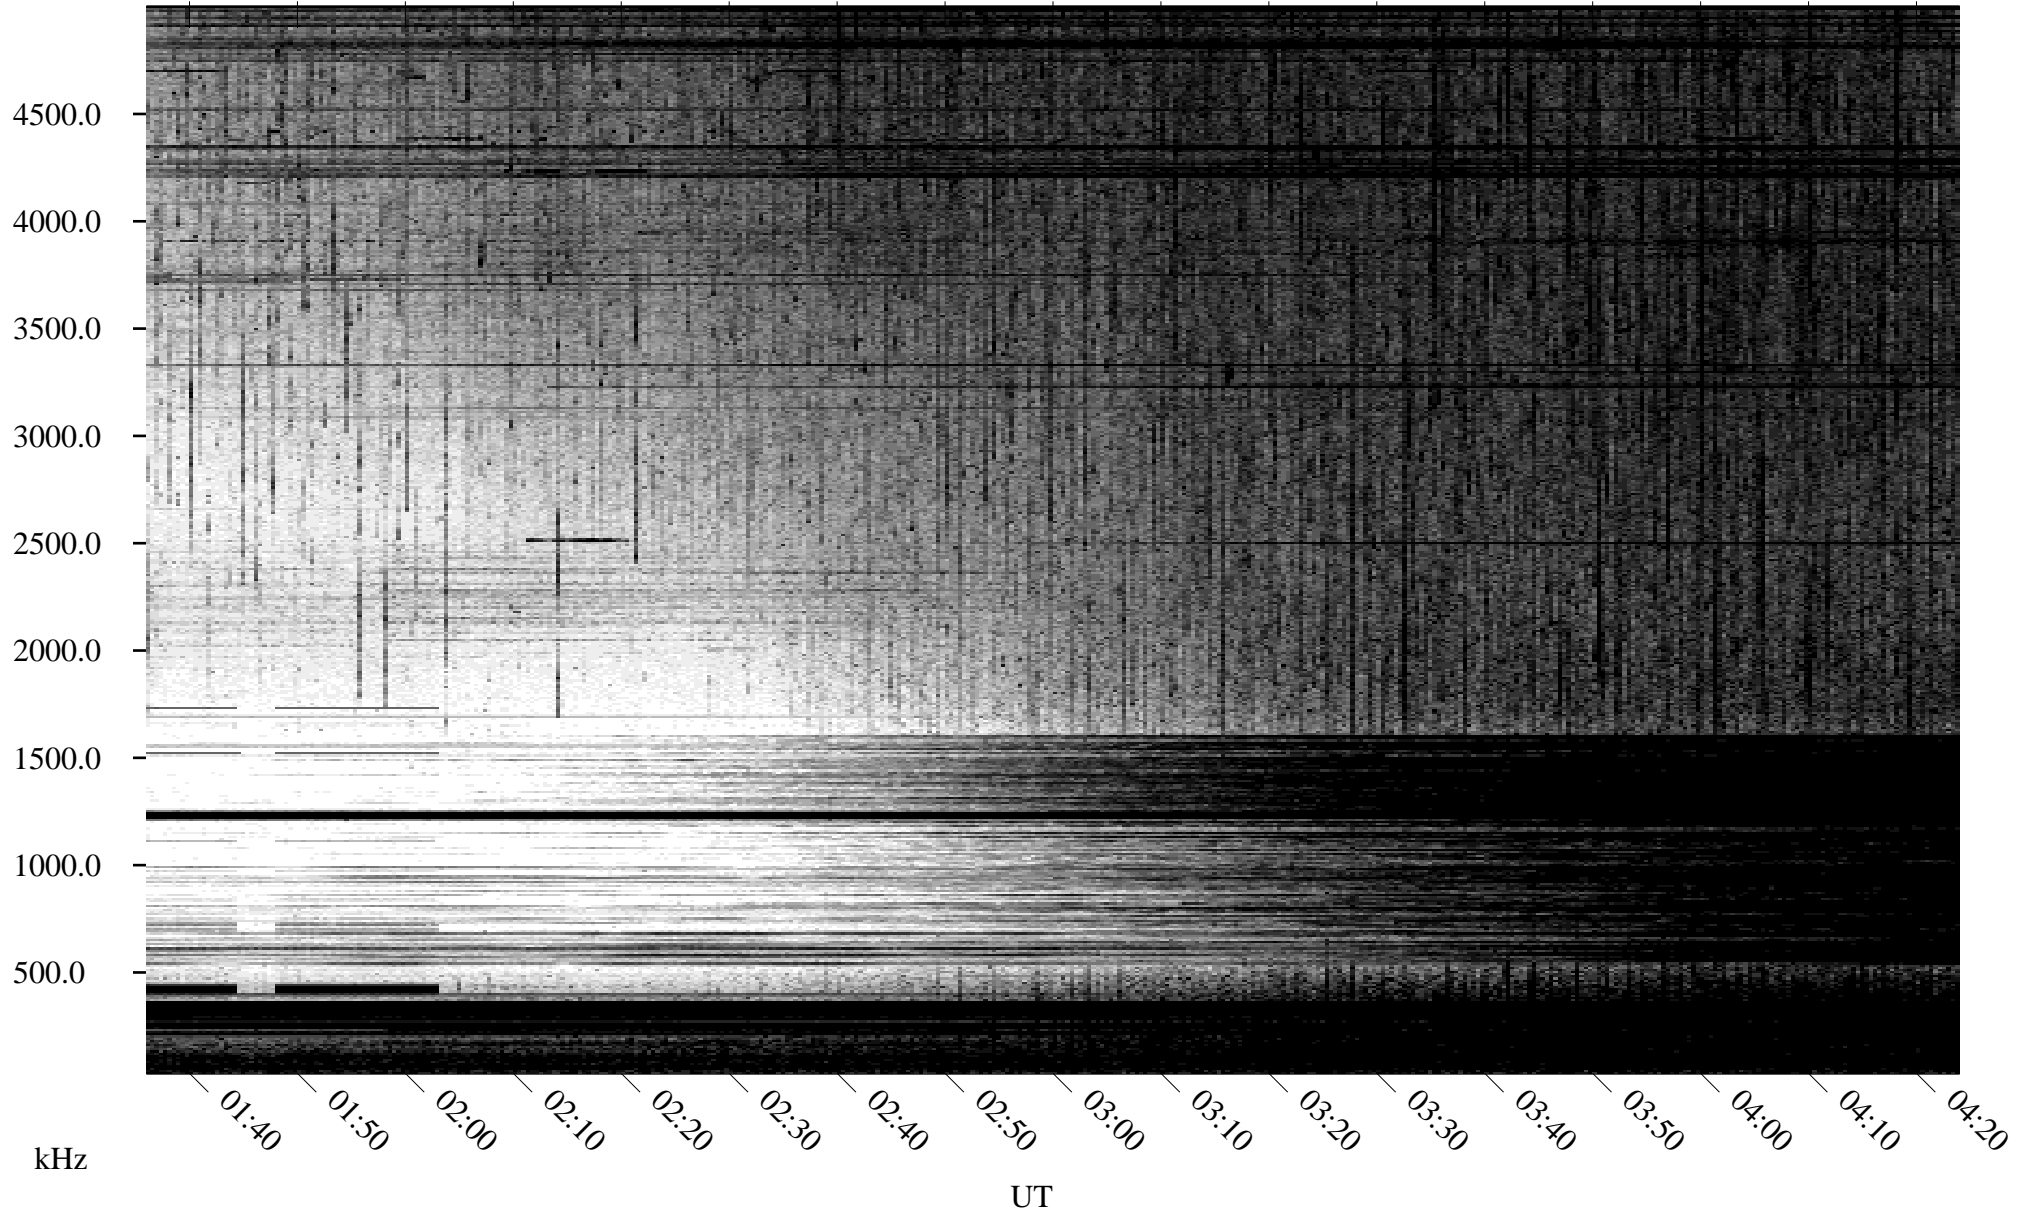

# 07/14/1995 Churchill, Manitoba

Linear Scale    Black = 161    White = 15

ch95195l.r01m max\_12

Page 1

# 07/14/1995 Churchill, Manitoba

Linear Scale    Black = 161    White = 15

ch95195l.r01m max\_12

Page 2

# 07/15/1995 Churchill, Manitoba

Linear Scale    Black = 161    White = 15

ch95195l.r01m max\_12

Page 3

# 07/15/1995 Churchill, Manitoba

Linear Scale    Black = 161    White = 15

ch95195l.r01m max\_12

Page 4