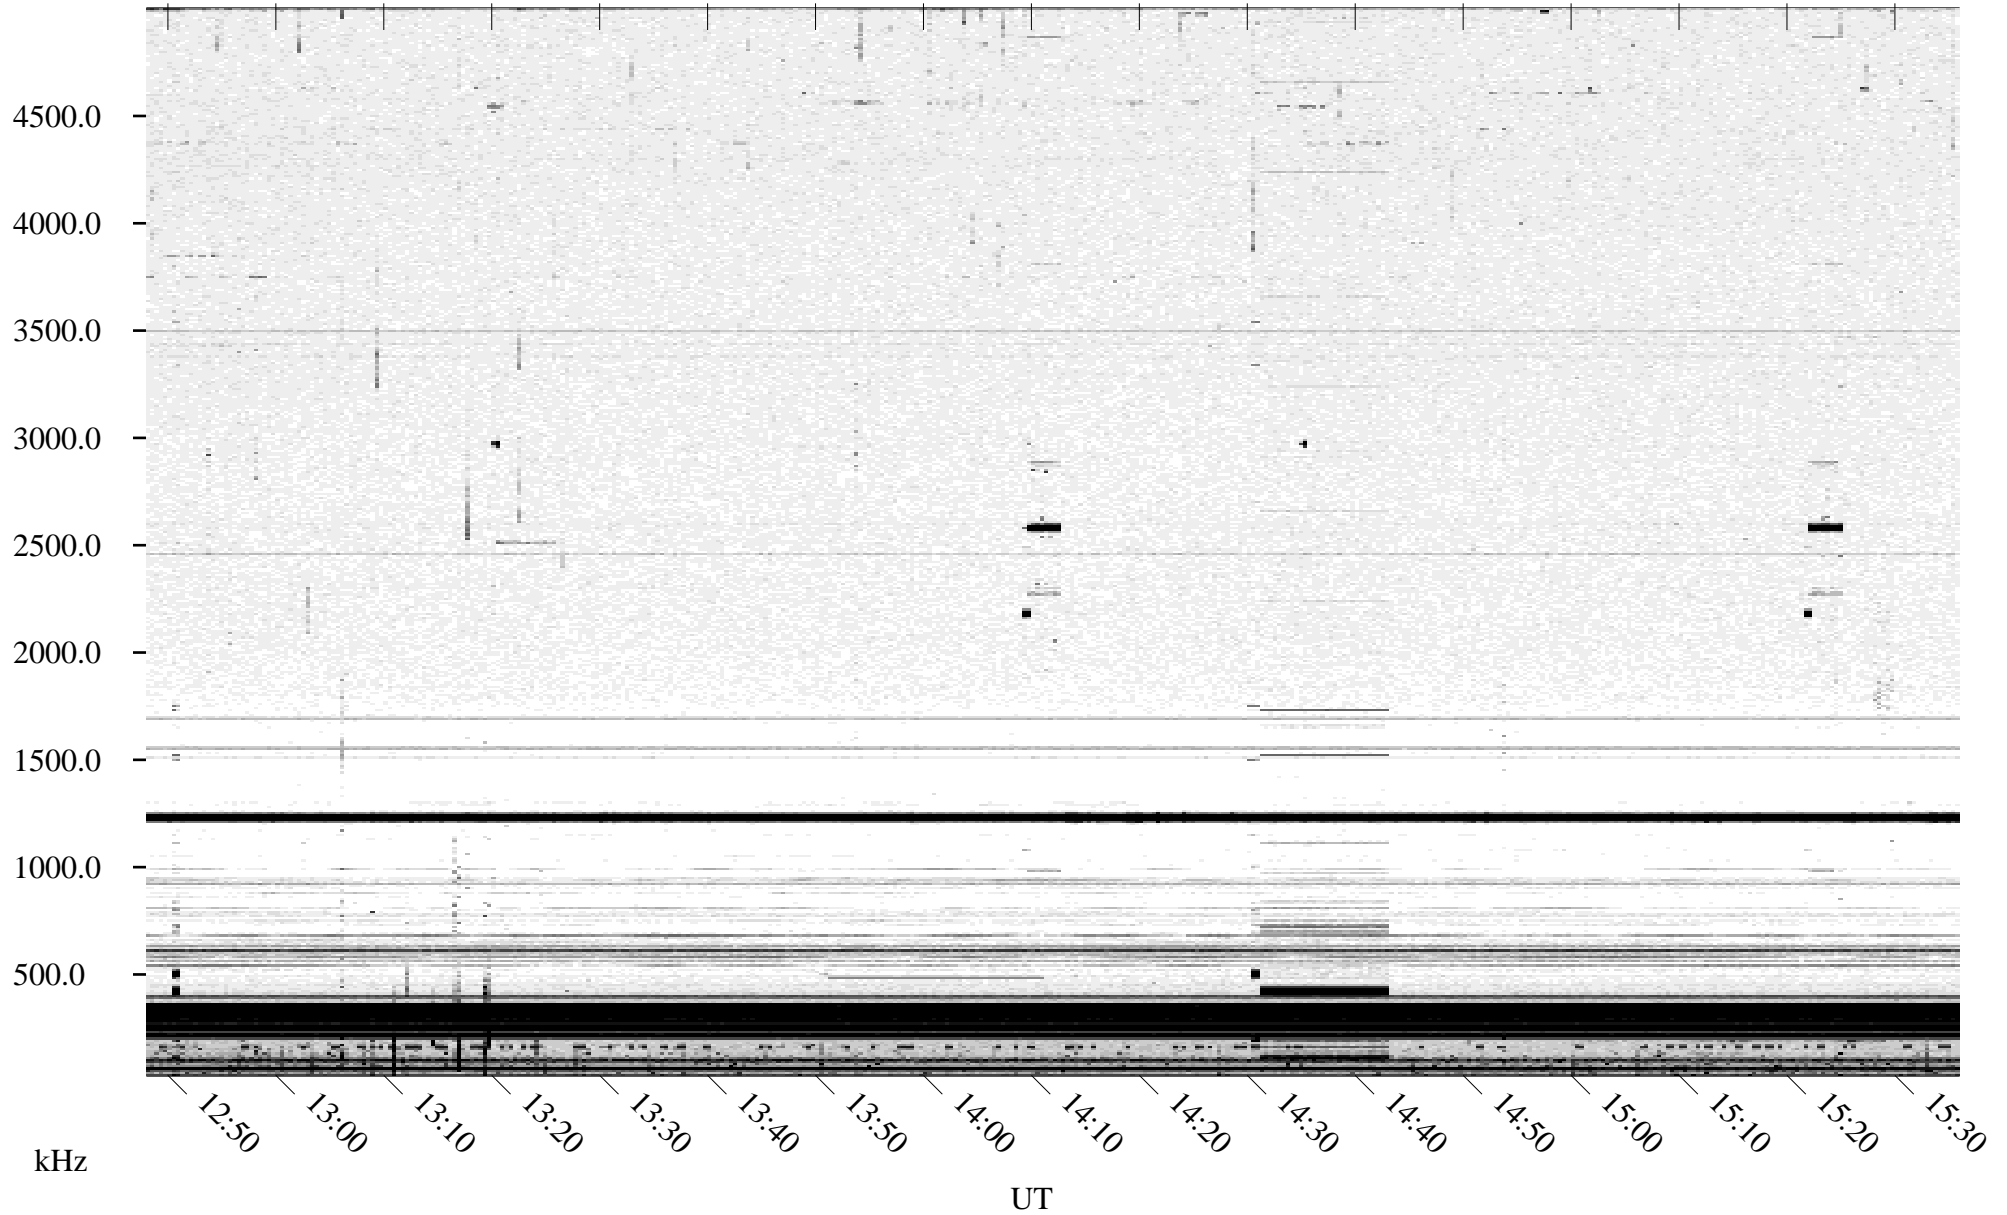

# 07/15/1995 Churchill, Manitoba

Linear Scale    Black = 161    White = 15

ch95195l.r01m max\_12

Page 5

# 07/15/1995 Churchill, Manitoba

Linear Scale    Black = 161    White = 15

ch95195l.r01m max\_12

Page 6

# 07/15/1995 Churchill, Manitoba

Linear Scale    Black = 161    White = 15

ch95195l.r01m max\_12

Page 7

# 07/15/1995 Churchill, Manitoba

Linear Scale Black = 161 White = 15

ch95195l.r01m max\_12

Page 8