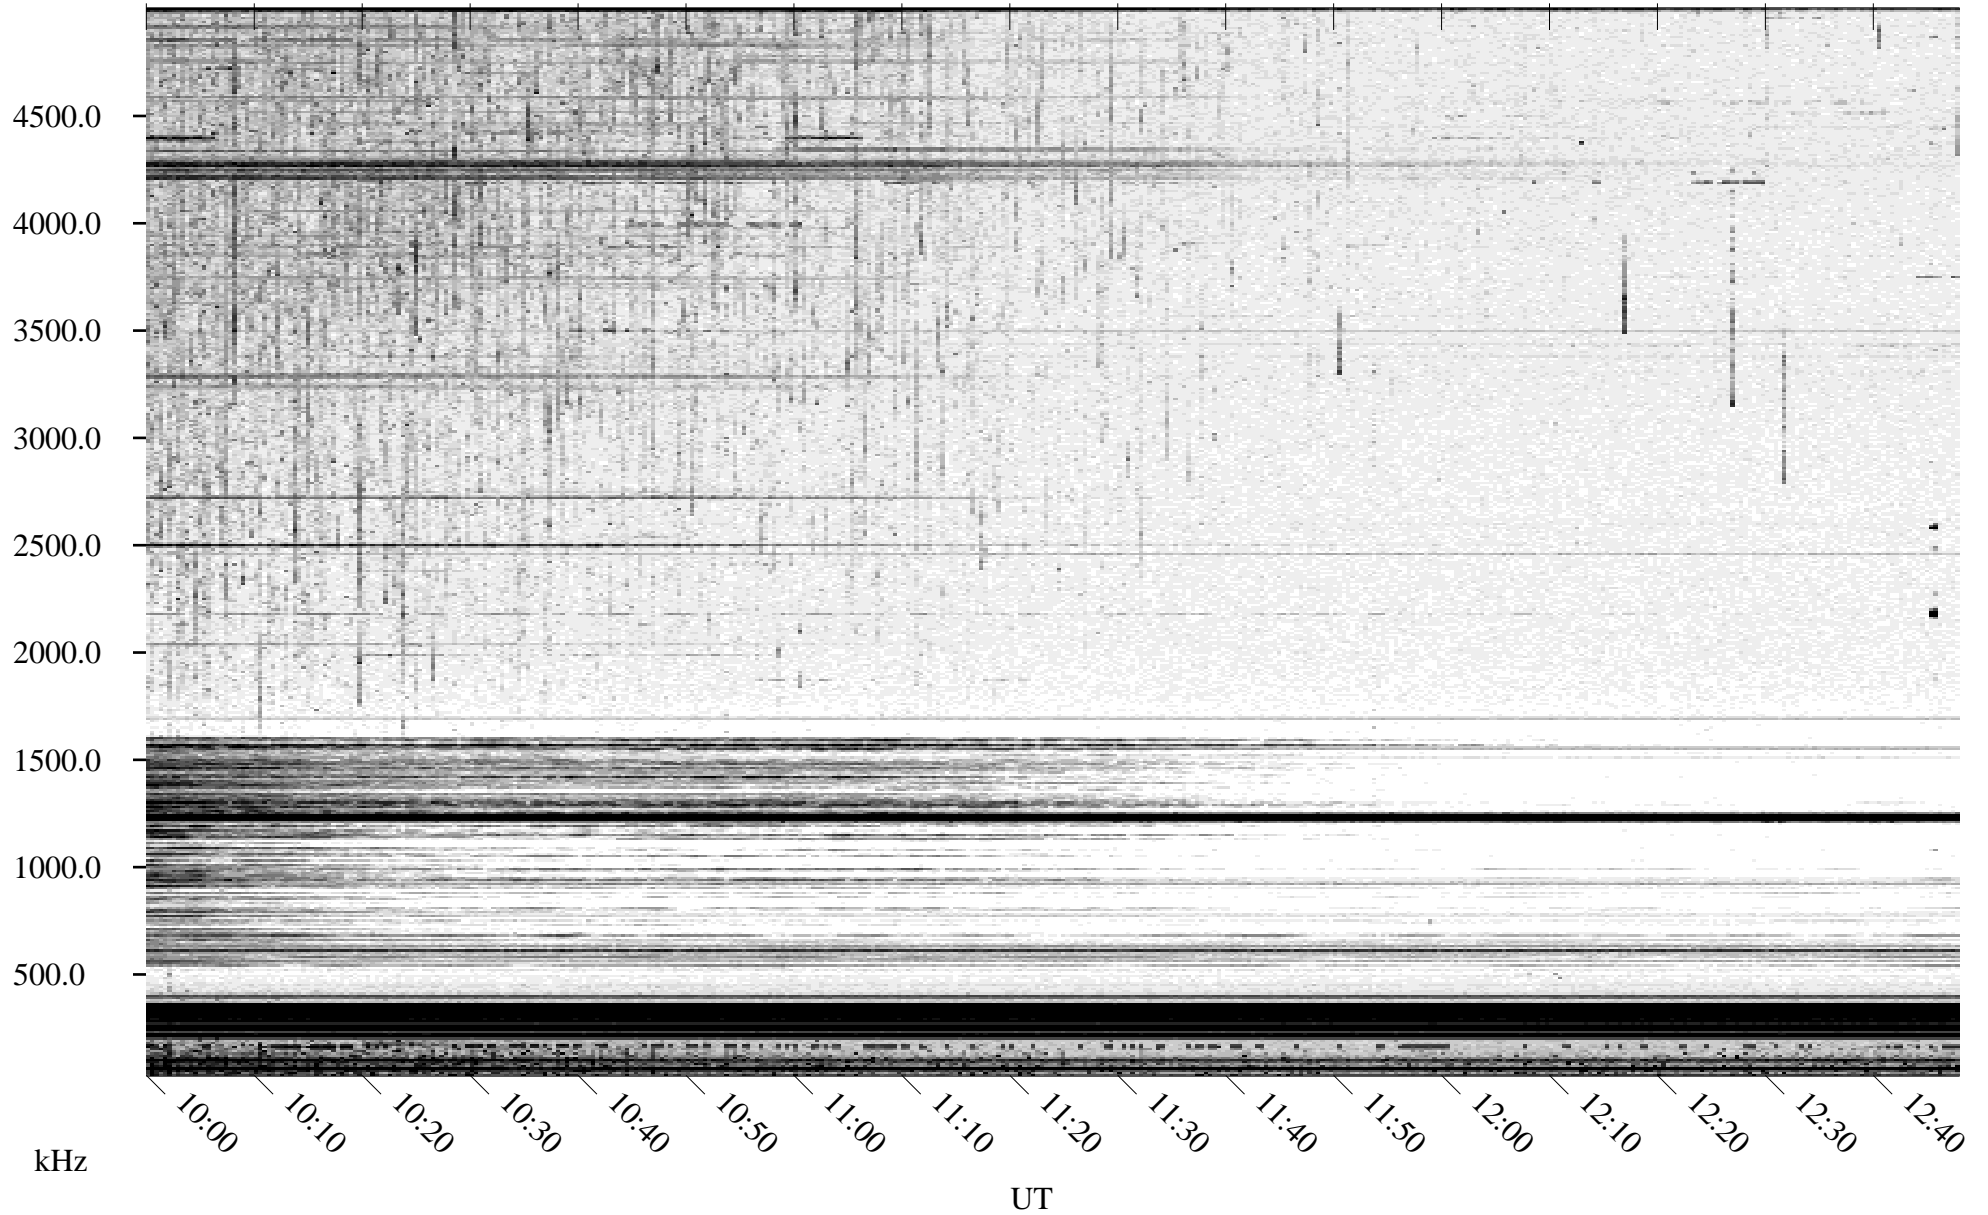

# 07/15/1995 Churchill, Manitoba

Linear Scale    Black = 161    White = 15

ch95195l.r01m max\_12

Page 4

# 07/15/1995 Churchill, Manitoba

Linear Scale    Black = 161    White = 15

ch95195l.r01m max\_12

Page 5

# 07/15/1995 Churchill, Manitoba

Linear Scale    Black = 161    White = 15

ch95195l.r01m max\_12

Page 6

# 07/15/1995 Churchill, Manitoba

Linear Scale    Black = 161    White = 15

ch95195l.r01m max\_12

Page 7