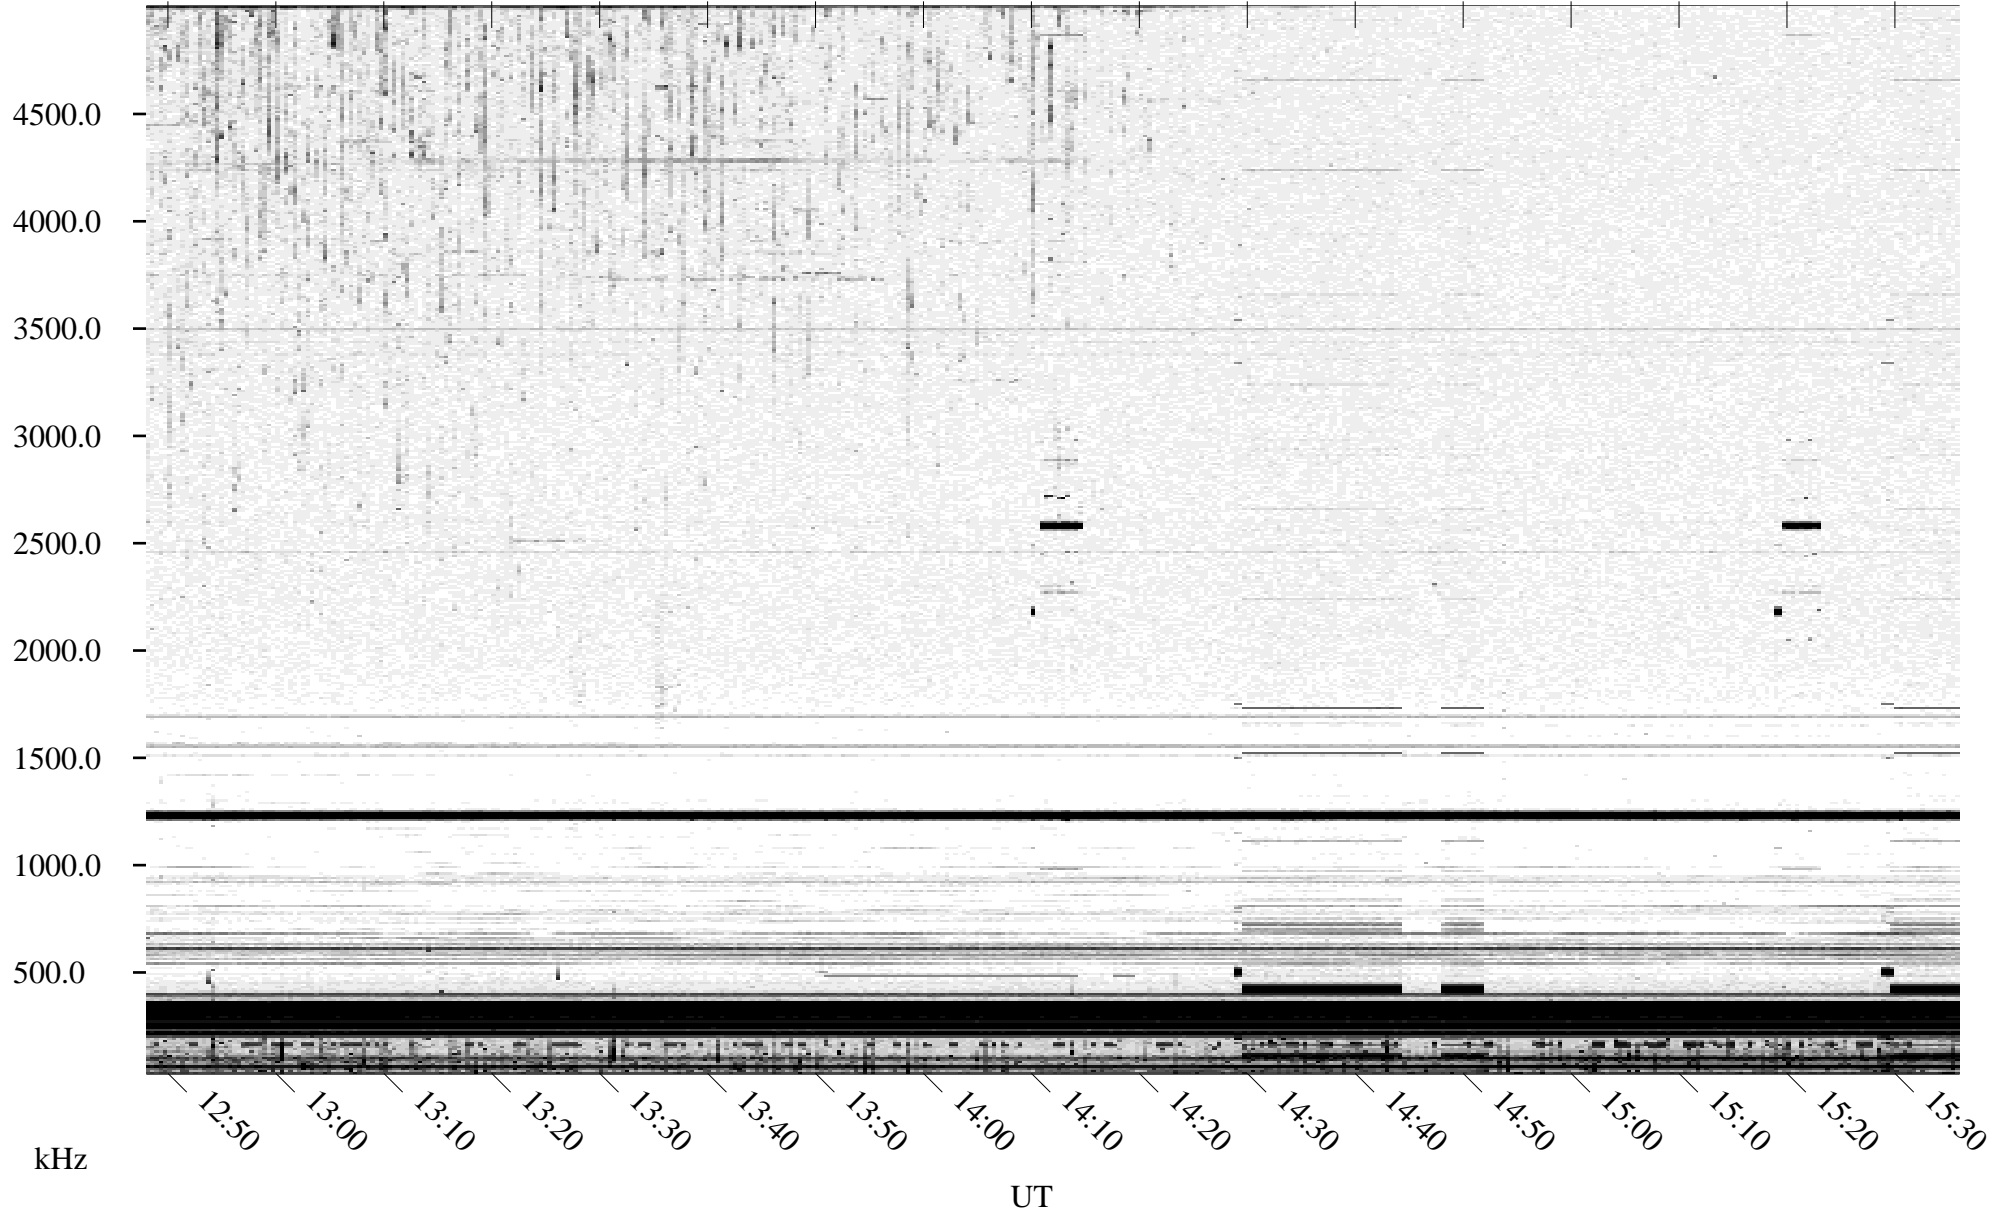

07/15/1995 Churchill, Manitoba

Linear Scale Black = 161 White = 15

ch95196l.r00m max_12

Page 1

07/15/1995 Churchill, Manitoba

Linear Scale Black = 161 White = 15

ch95196l.r00m max_12

Page 2

07/16/1995 Churchill, Manitoba

Linear Scale Black = 161 White = 15

ch95196l.r00m max_12

Page 3

07/16/1995 Churchill, Manitoba

Linear Scale Black = 161 White = 15

ch95196l.r00m max_12

Page 4

07/16/1995 Churchill, Manitoba

Linear Scale Black = 161 White = 15

ch95196l.r00m max_12

Page 5

07/16/1995 Churchill, Manitoba

Linear Scale Black = 161 White = 15

ch95196l.r00m max_12

Page 6

07/16/1995 Churchill, Manitoba

Linear Scale Black = 161 White = 15

ch95196l.r00m max_12

Page 7

07/16/1995 Churchill, Manitoba

Linear Scale Black = 161 White = 15

ch95196l.r00m max_12

Page 8