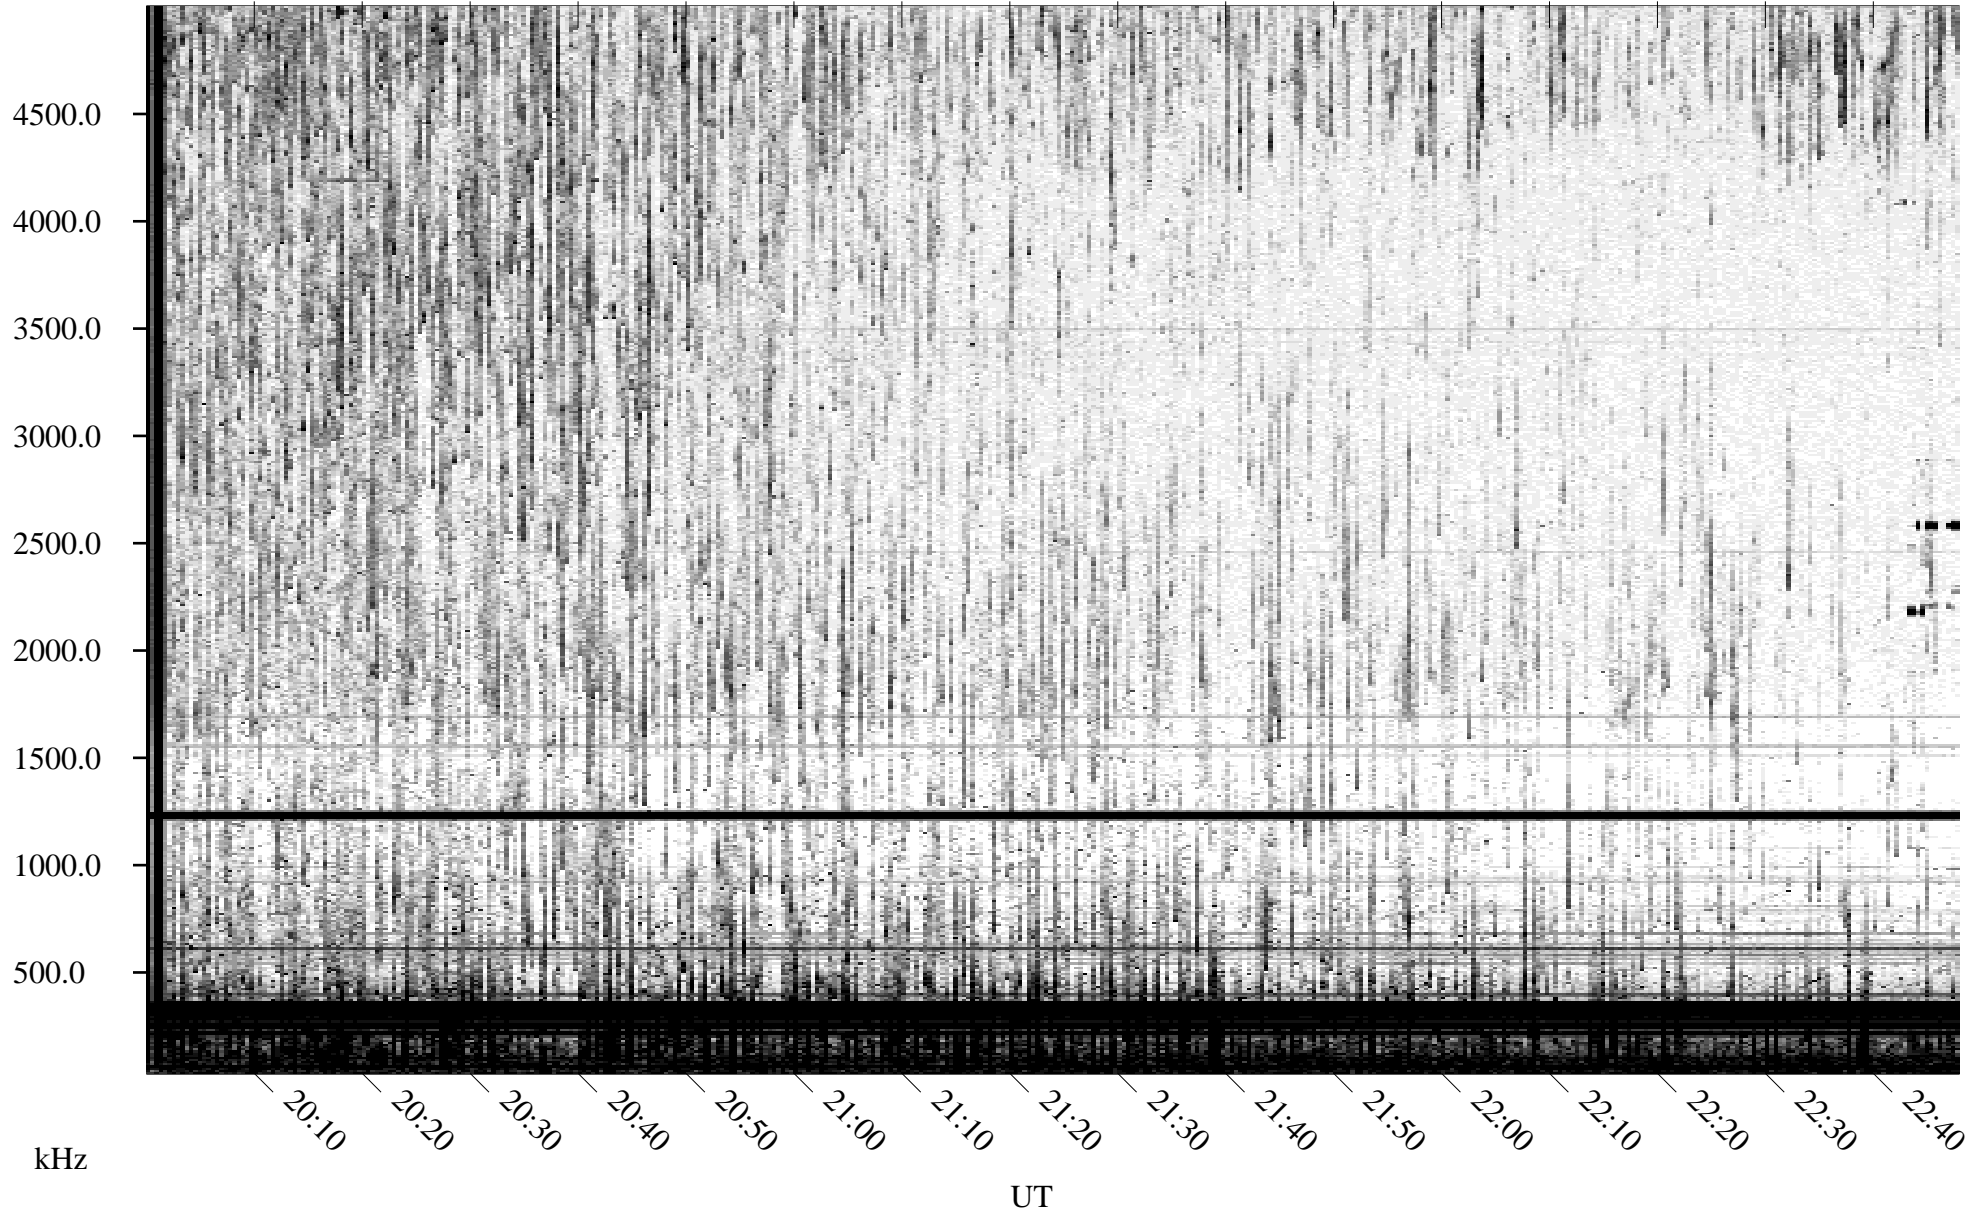

07/15/1995 Churchill, Manitoba

Linear Scale Black = 161 White = 15

ch95196l.r00m max_12

Page 1

07/15/1995 Churchill, Manitoba

Linear Scale Black = 161 White = 15

ch95196l.r00m max_12

Page 2

07/16/1995 Churchill, Manitoba

Linear Scale Black = 161 White = 15

ch95196l.r00m max_12

Page 3

07/16/1995 Churchill, Manitoba

Linear Scale Black = 161 White = 15

ch95196l.r00m max_12

Page 4

07/16/1995 Churchill, Manitoba

Linear Scale Black = 161 White = 15

ch95196l.r00m max_12

Page 5

07/16/1995 Churchill, Manitoba

Linear Scale Black = 161 White = 15

ch95196l.r00m max_12

Page 6

07/16/1995 Churchill, Manitoba

Linear Scale Black = 161 White = 15

ch95196l.r00m max_12

Page 7

07/16/1995 Churchill, Manitoba

Linear Scale Black = 161 White = 15

ch95196l.r00m max_12

Page 8