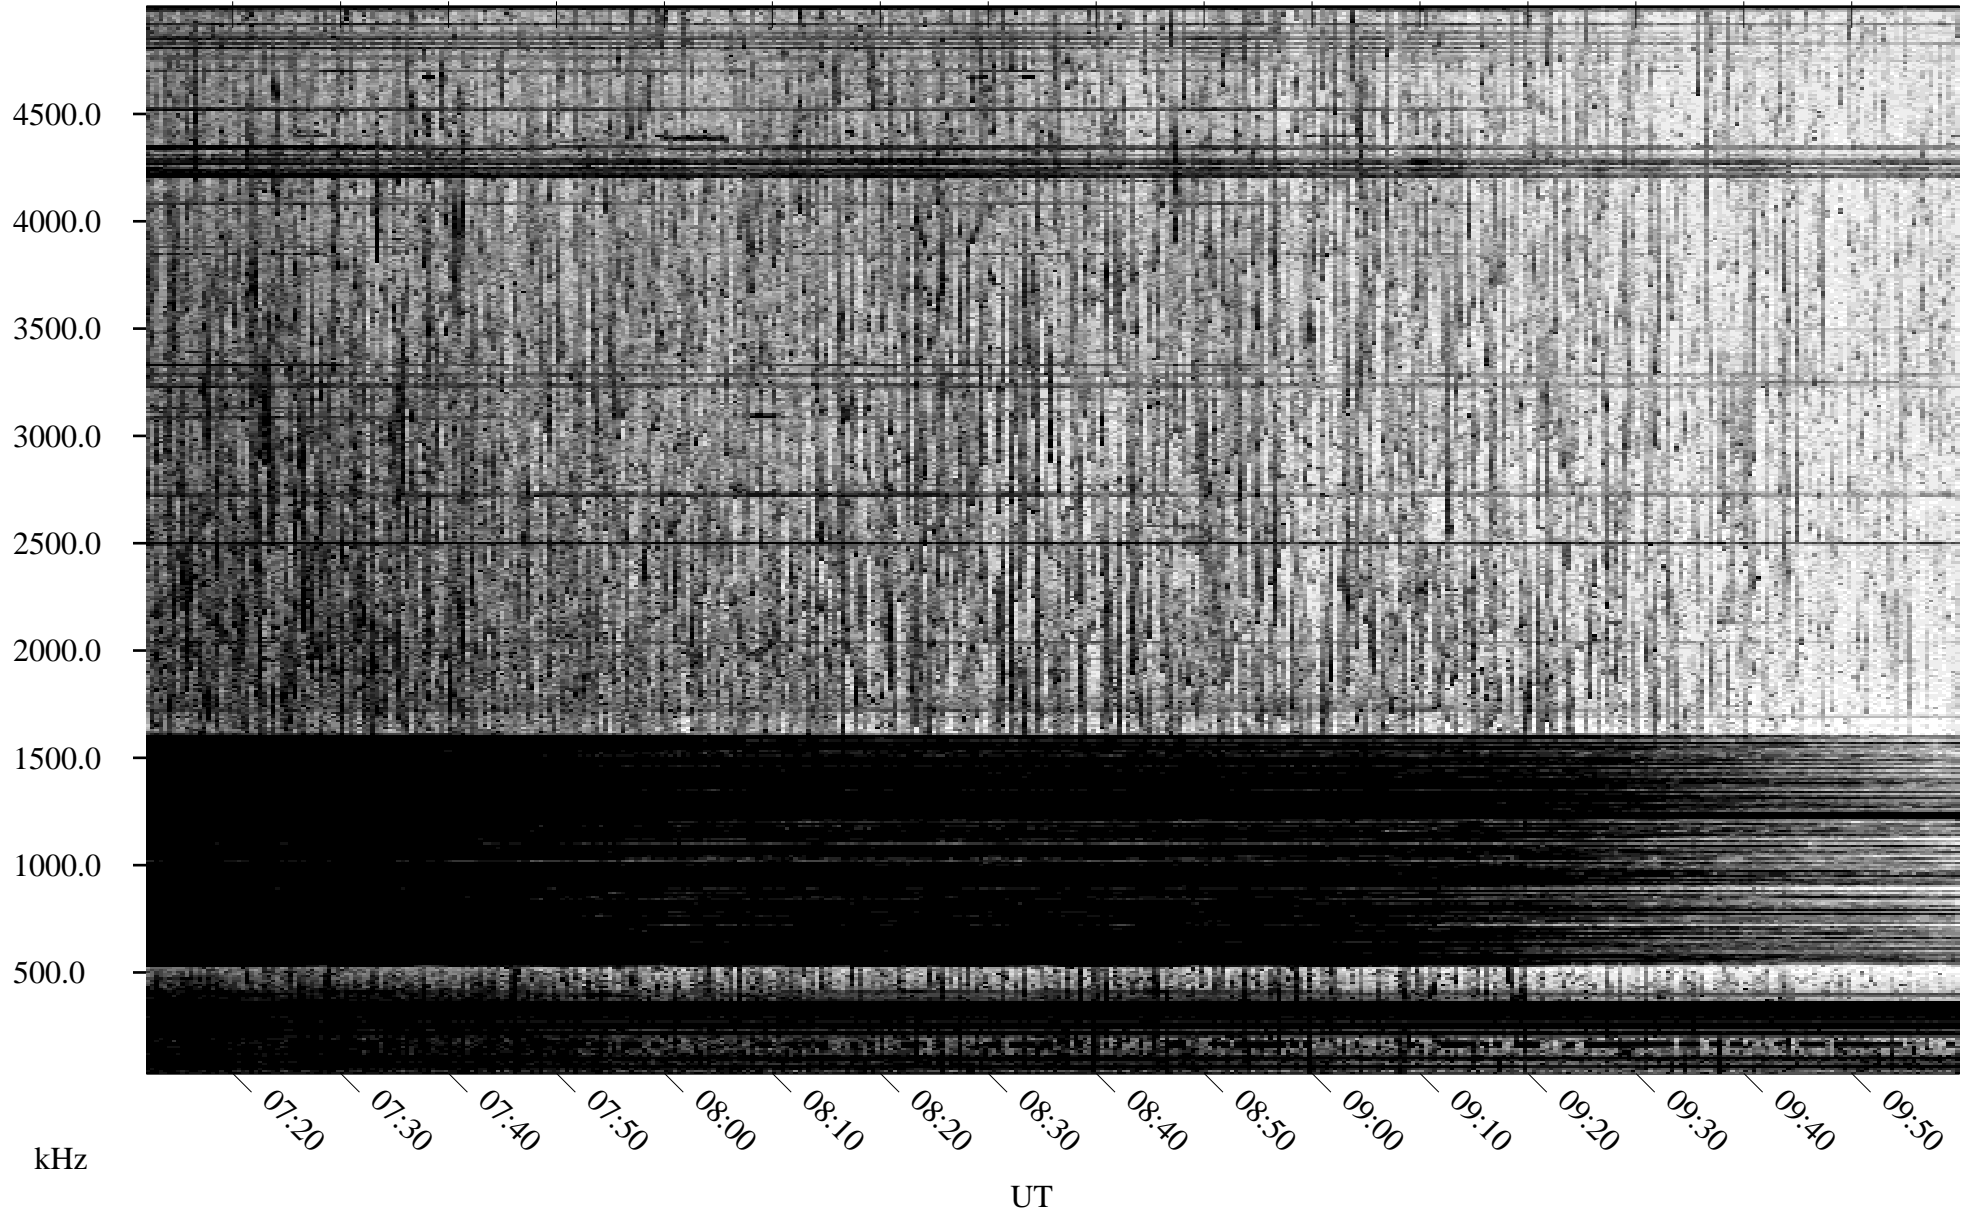

07/15/1995 Churchill, Manitoba

Linear Scale Black = 161 White = 15

ch95196l.r00m max_12

Page 1

07/15/1995 Churchill, Manitoba

Linear Scale Black = 161 White = 15

ch95196l.r00m max_12

Page 2

07/16/1995 Churchill, Manitoba

Linear Scale Black = 161 White = 15

ch95196l.r00m max_12

Page 3

07/16/1995 Churchill, Manitoba

Linear Scale Black = 161 White = 15

ch95196l.r00m max_12

Page 4

07/16/1995 Churchill, Manitoba

Linear Scale Black = 161 White = 15

ch95196l.r00m max_12

Page 5

07/16/1995 Churchill, Manitoba

Linear Scale Black = 161 White = 15

ch95196l.r00m max_12

Page 6

07/16/1995 Churchill, Manitoba

Linear Scale Black = 161 White = 15

ch95196l.r00m max_12

Page 7

07/16/1995 Churchill, Manitoba

Linear Scale Black = 161 White = 15

ch95196l.r00m max_12

Page 8