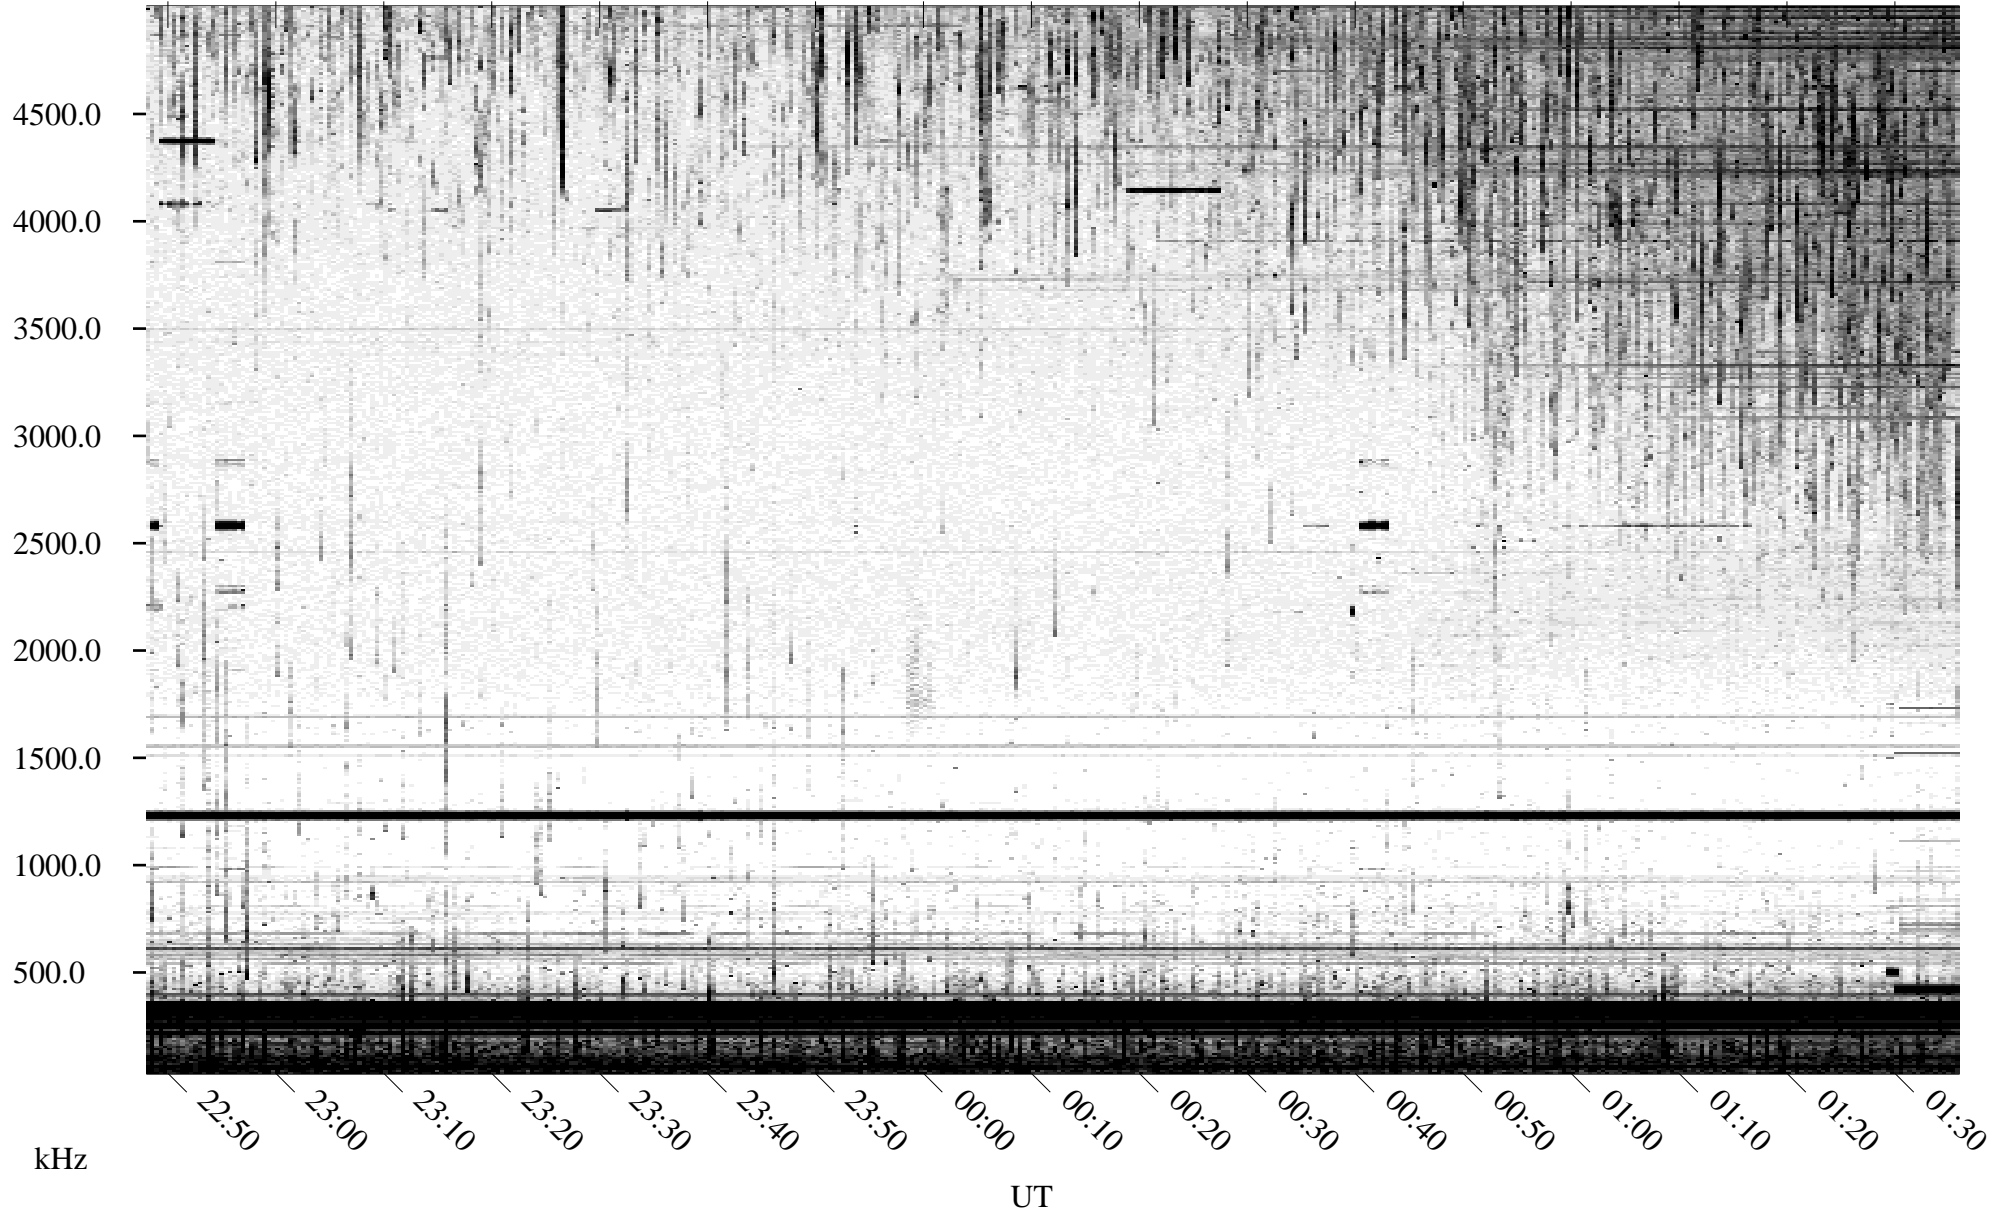

07/15/1995 Churchill, Manitoba

Linear Scale Black = 161 White = 15

ch95196l.r00m max_12

Page 1

07/15/1995 Churchill, Manitoba

Linear Scale Black = 161 White = 15

ch95196l.r00m max_12

Page 2

07/16/1995 Churchill, Manitoba

Linear Scale Black = 161 White = 15

ch95196l.r00m max_12

Page 3

07/16/1995 Churchill, Manitoba

Linear Scale Black = 161 White = 15

ch95196l.r00m max_12

Page 4

07/16/1995 Churchill, Manitoba

Linear Scale Black = 161 White = 15

ch95196l.r00m max_12

Page 5

07/16/1995 Churchill, Manitoba

Linear Scale Black = 161 White = 15

ch95196l.r00m max_12

Page 6

07/16/1995 Churchill, Manitoba

Linear Scale Black = 161 White = 15

ch95196l.r00m max_12

Page 7

07/16/1995 Churchill, Manitoba

Linear Scale Black = 161 White = 15

ch95196l.r00m max_12

Page 8