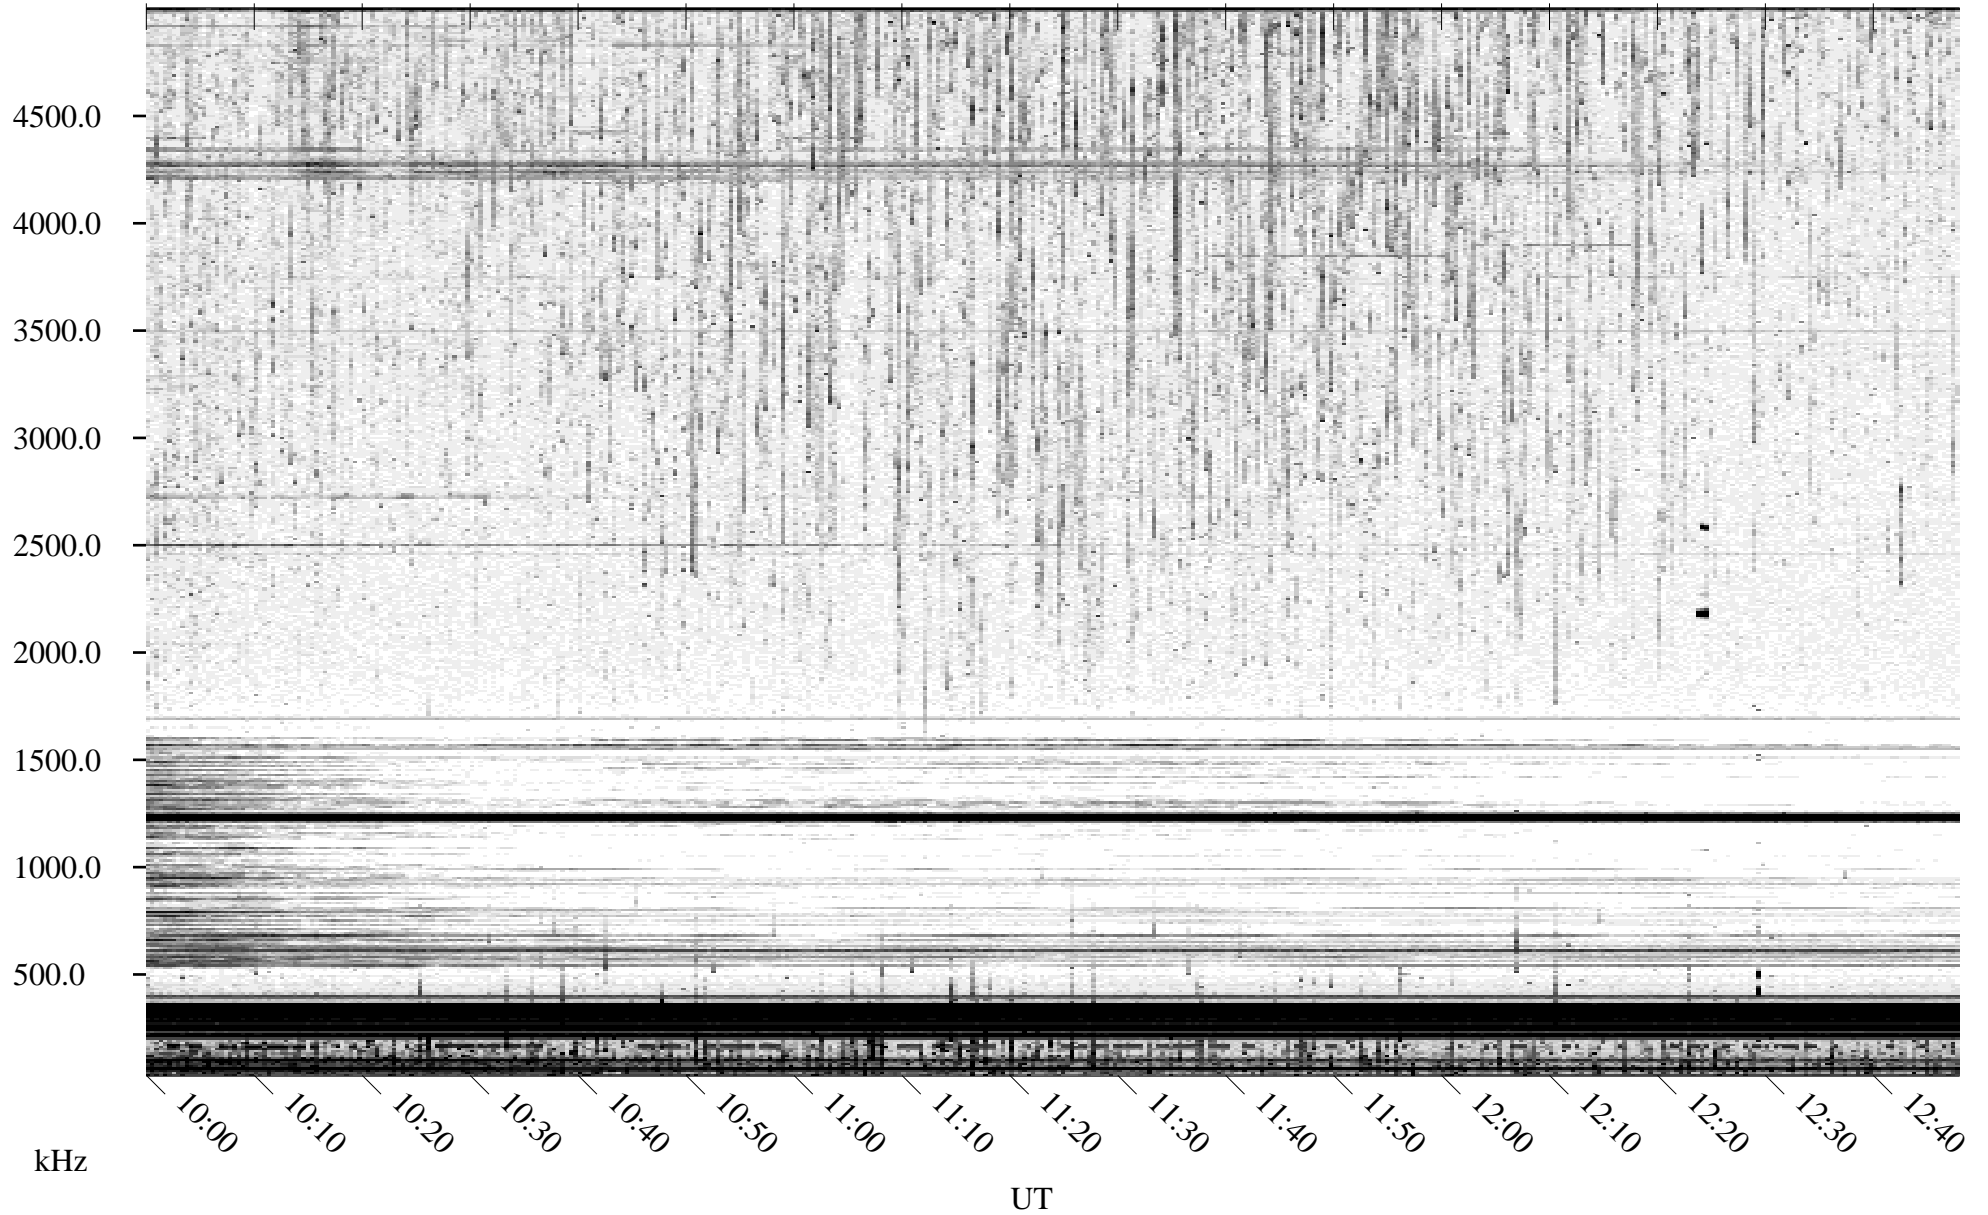

07/15/1995 Churchill, Manitoba

Linear Scale Black = 161 White = 15

ch95196l.r00m max_12

Page 1

07/15/1995 Churchill, Manitoba

Linear Scale Black = 161 White = 15

ch95196l.r00m max_12

Page 2

07/16/1995 Churchill, Manitoba

Linear Scale Black = 161 White = 15

ch95196l.r00m max_12

Page 3

07/16/1995 Churchill, Manitoba

Linear Scale Black = 161 White = 15

ch95196l.r00m max_12

Page 4

07/16/1995 Churchill, Manitoba

Linear Scale Black = 161 White = 15

ch95196l.r00m max_12

Page 5

07/16/1995 Churchill, Manitoba

Linear Scale Black = 161 White = 15

ch95196l.r00m max_12

Page 6

07/16/1995 Churchill, Manitoba

Linear Scale Black = 161 White = 15

ch95196l.r00m max_12

Page 7

07/16/1995 Churchill, Manitoba

Linear Scale Black = 161 White = 15

ch95196l.r00m max_12

Page 8