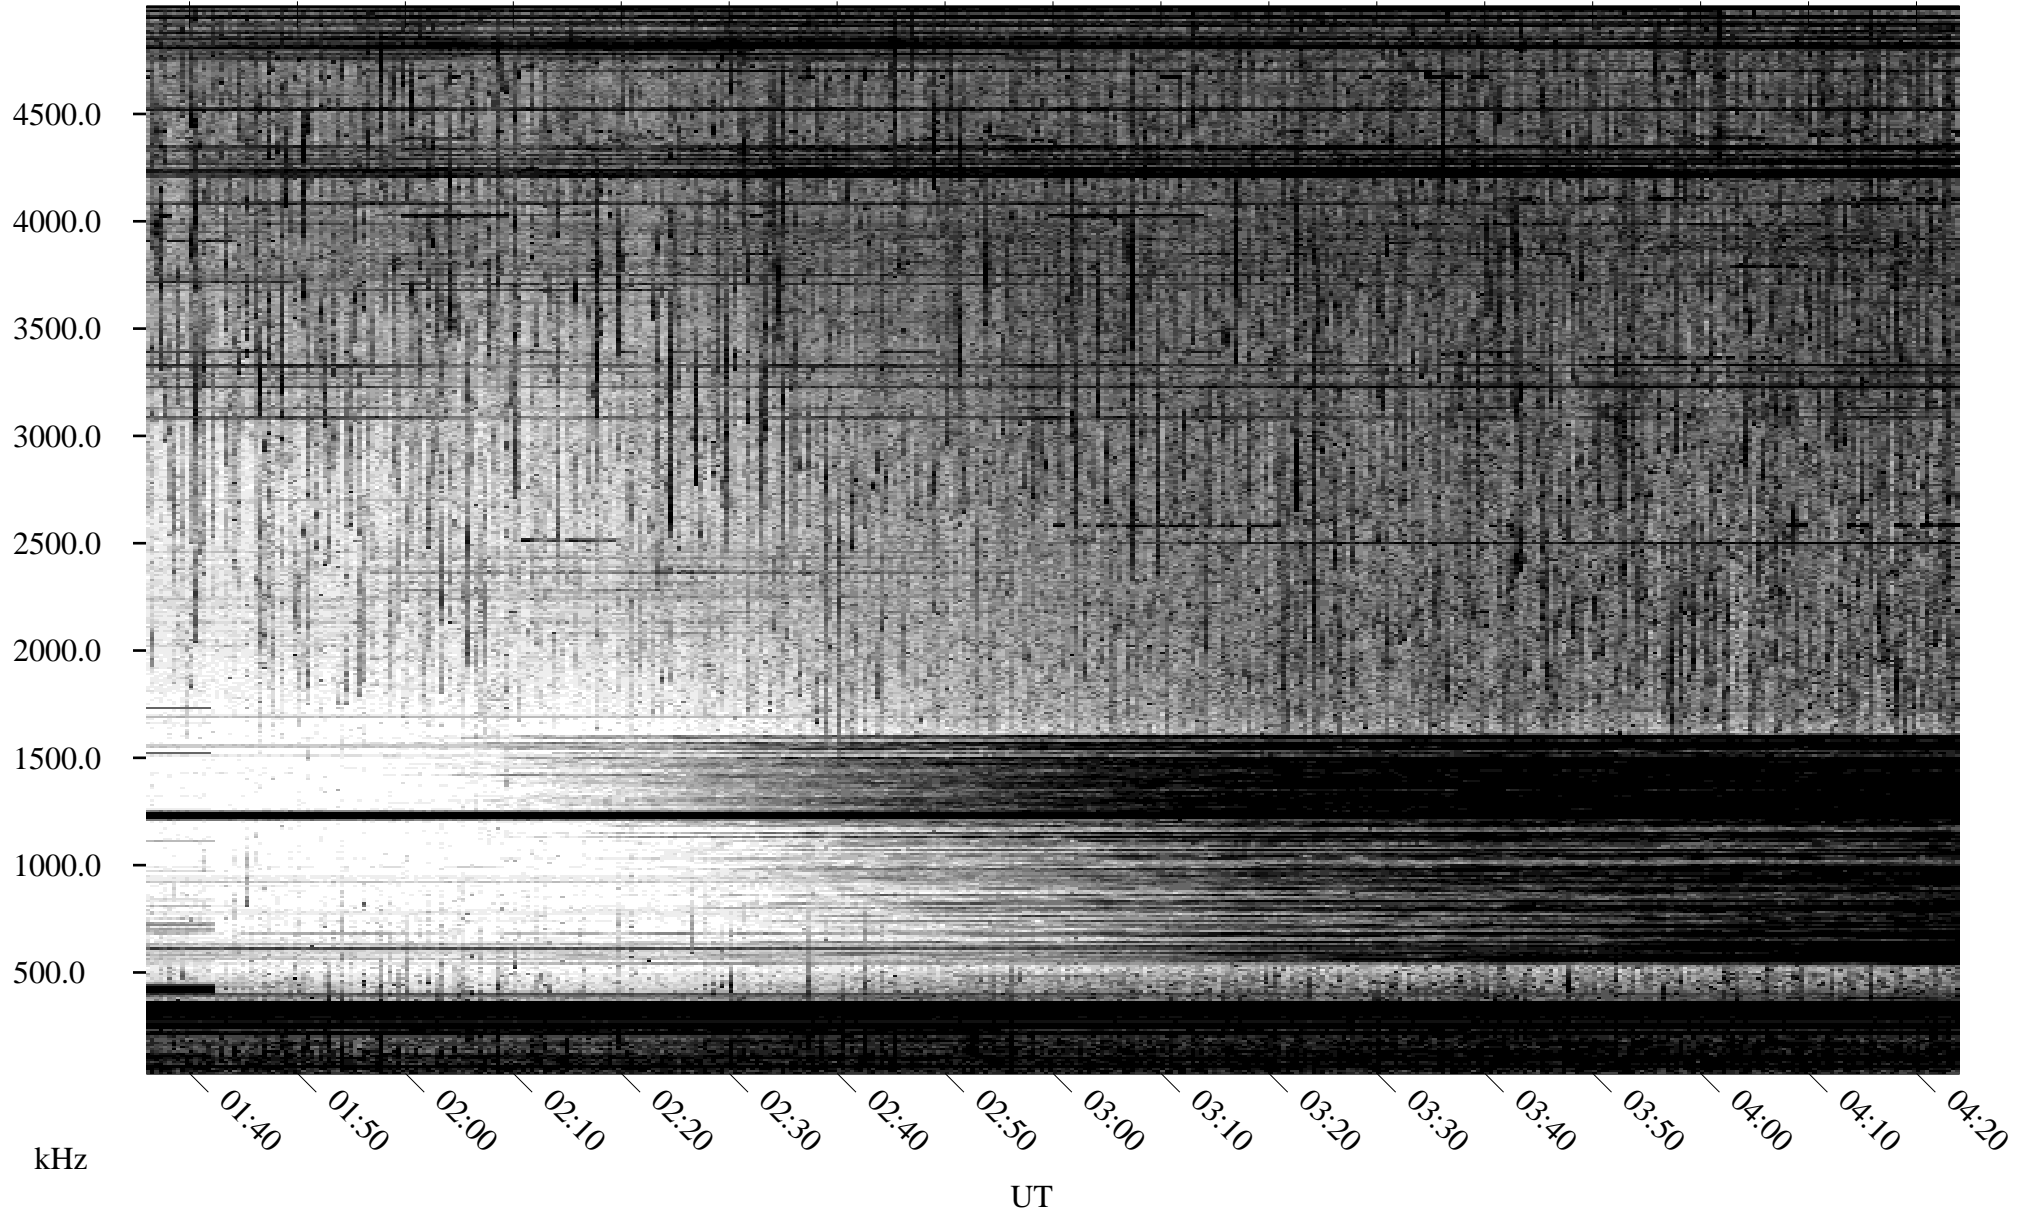

07/15/1995 Churchill, Manitoba

Linear Scale Black = 161 White = 15

ch95196l.r00m max_12

Page 1

07/15/1995 Churchill, Manitoba

Linear Scale Black = 161 White = 15

ch95196l.r00m max_12

Page 2

07/16/1995 Churchill, Manitoba

Linear Scale Black = 161 White = 15

ch95196l.r00m max_12

Page 3

07/16/1995 Churchill, Manitoba

Linear Scale Black = 161 White = 15

ch95196l.r00m max_12

Page 4

07/16/1995 Churchill, Manitoba

Linear Scale Black = 161 White = 15

ch95196l.r00m max_12

Page 5

07/16/1995 Churchill, Manitoba

Linear Scale Black = 161 White = 15

ch95196l.r00m max_12

Page 6

07/16/1995 Churchill, Manitoba

Linear Scale Black = 161 White = 15

ch95196l.r00m max_12

Page 7

07/16/1995 Churchill, Manitoba

Linear Scale Black = 161 White = 15

ch95196l.r00m max_12

Page 8