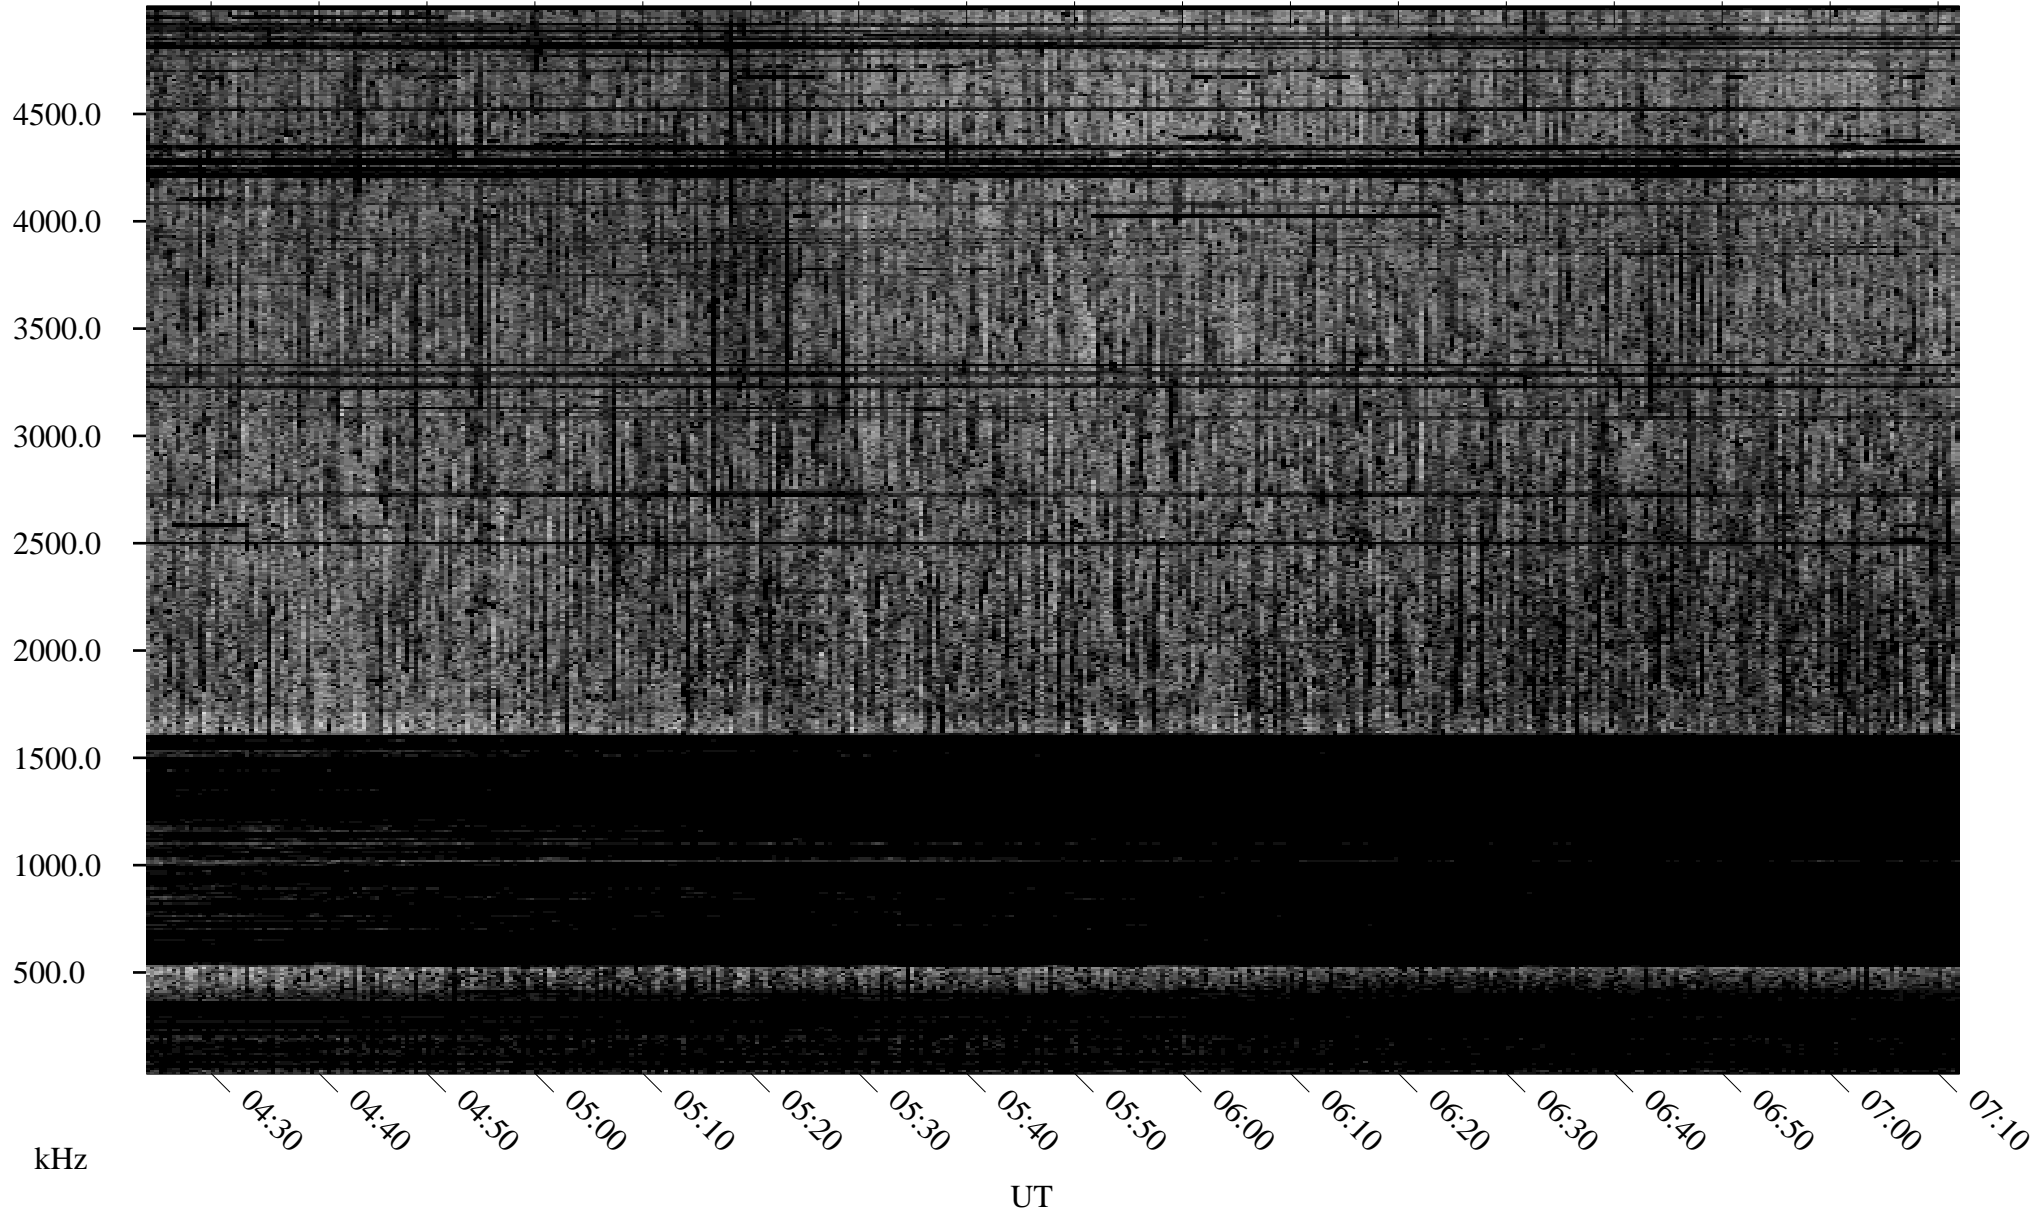

07/15/1995 Churchill, Manitoba

Linear Scale Black = 161 White = 15

ch95196l.r00m max_12

Page 1

07/15/1995 Churchill, Manitoba

Linear Scale Black = 161 White = 15

ch95196l.r00m max_12

Page 2

07/16/1995 Churchill, Manitoba

Linear Scale Black = 161 White = 15

ch95196l.r00m max_12

Page 3

07/16/1995 Churchill, Manitoba

Linear Scale Black = 161 White = 15

ch95196l.r00m max_12

Page 4

07/16/1995 Churchill, Manitoba

Linear Scale Black = 161 White = 15

ch95196l.r00m max_12

Page 5

07/16/1995 Churchill, Manitoba

Linear Scale Black = 161 White = 15

ch95196l.r00m max_12

Page 6

07/16/1995 Churchill, Manitoba

Linear Scale Black = 161 White = 15

ch95196l.r00m max_12

Page 7

07/16/1995 Churchill, Manitoba

Linear Scale Black = 161 White = 15

ch95196l.r00m max_12

Page 8