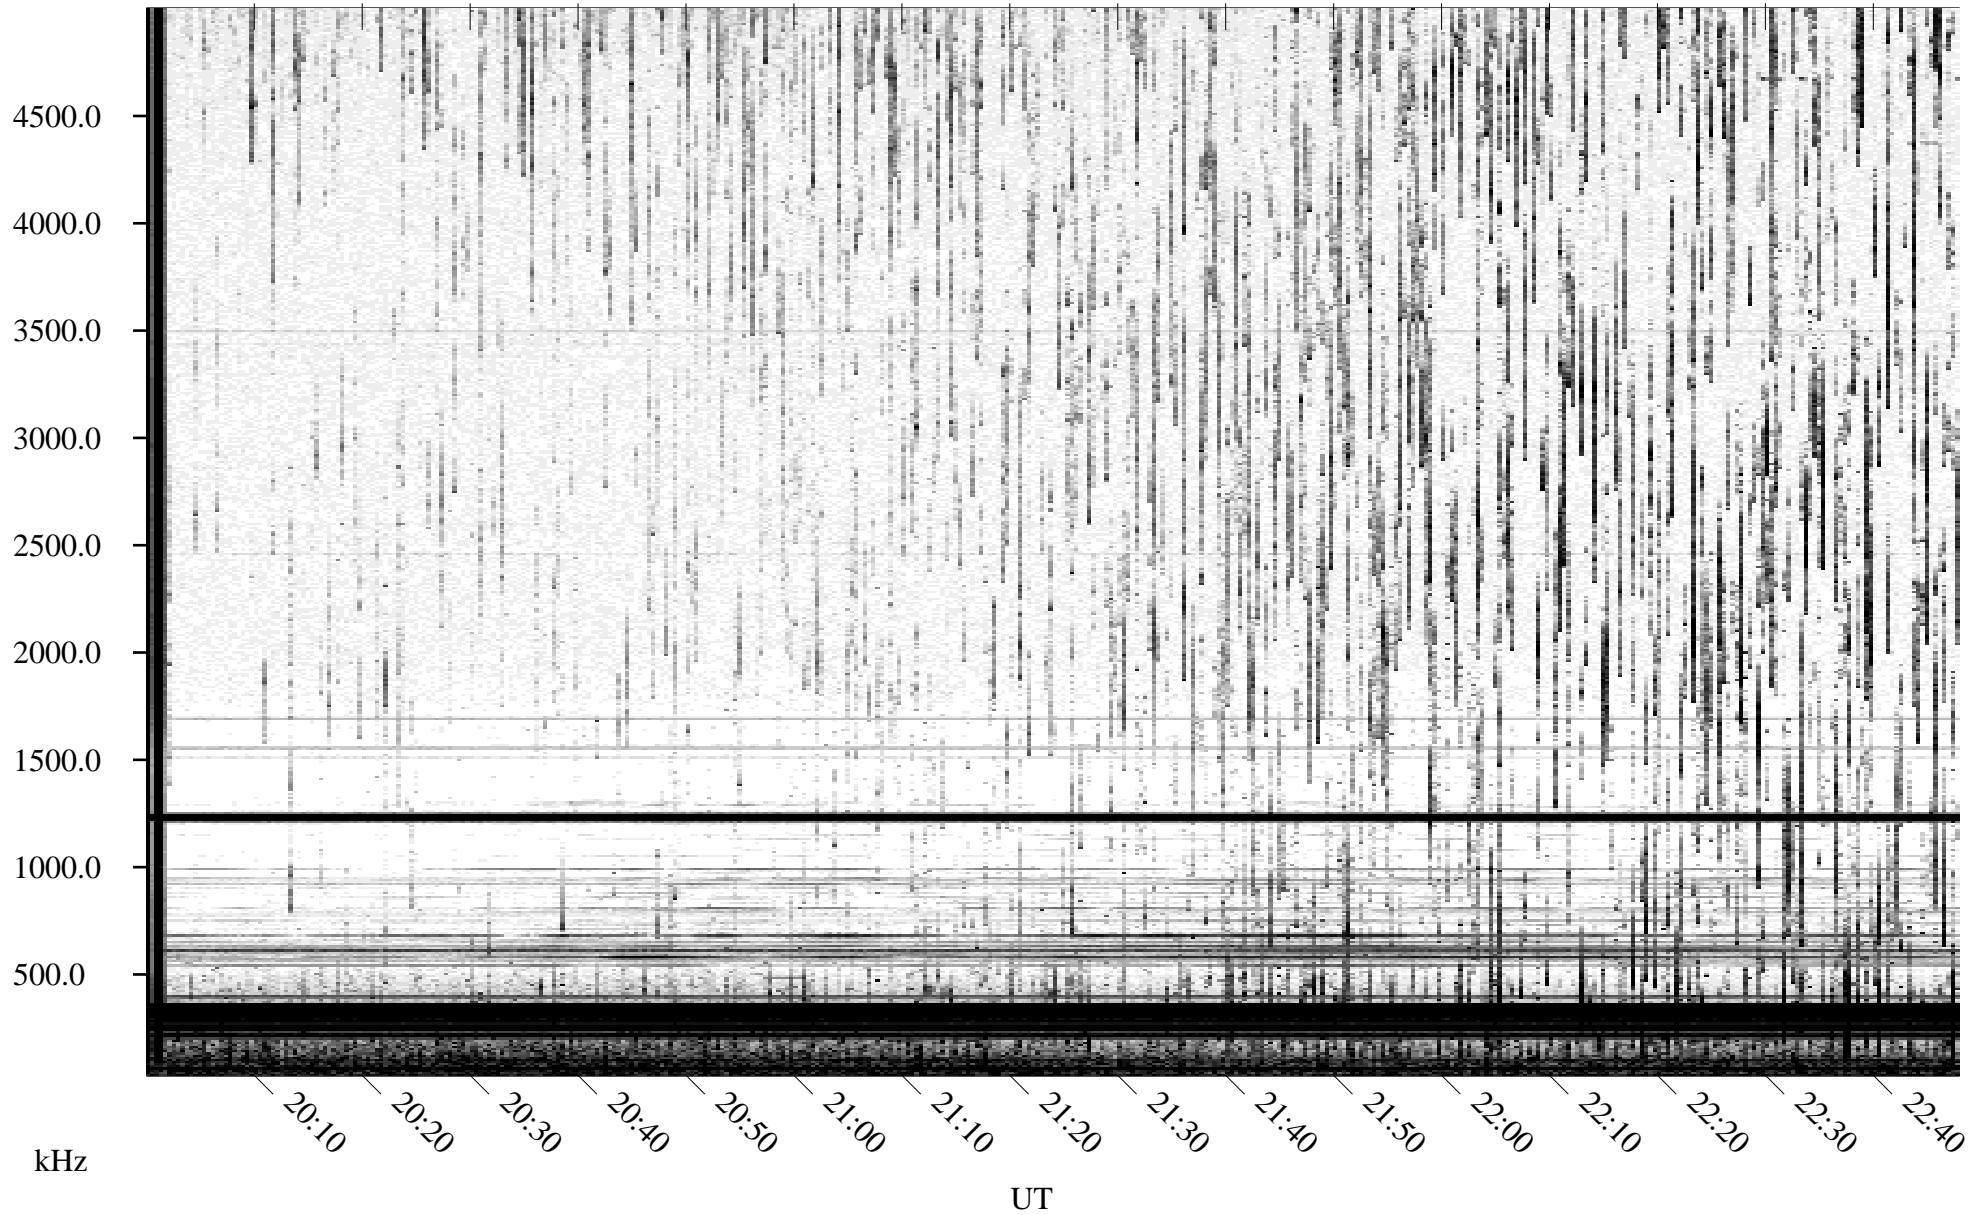

07/16/1995 Churchill, Manitoba

Linear Scale Black = 161 White = 15

ch95197l.r00m max_12

Page 1

07/16/1995 Churchill, Manitoba

Linear Scale Black = 161 White = 15

ch95197l.r00m max_12

Page 2

07/17/1995 Churchill, Manitoba

Linear Scale Black = 161 White = 15

ch95197l.r00m max_12

Page 3

07/17/1995 Churchill, Manitoba

Linear Scale Black = 161 White = 15

ch95197l.r00m max_12

Page 4

07/17/1995 Churchill, Manitoba

Linear Scale Black = 161 White = 15

ch95197l.r00m max_12

Page 5

07/17/1995 Churchill, Manitoba

Linear Scale Black = 161 White = 15

ch95197l.r00m max_12

Page 6

07/17/1995 Churchill, Manitoba

Linear Scale Black = 161 White = 15

ch95197l.r00m max_12

Page 7

07/17/1995 Churchill, Manitoba

Linear Scale Black = 161 White = 15

ch95197l.r00m max_12

Page 8