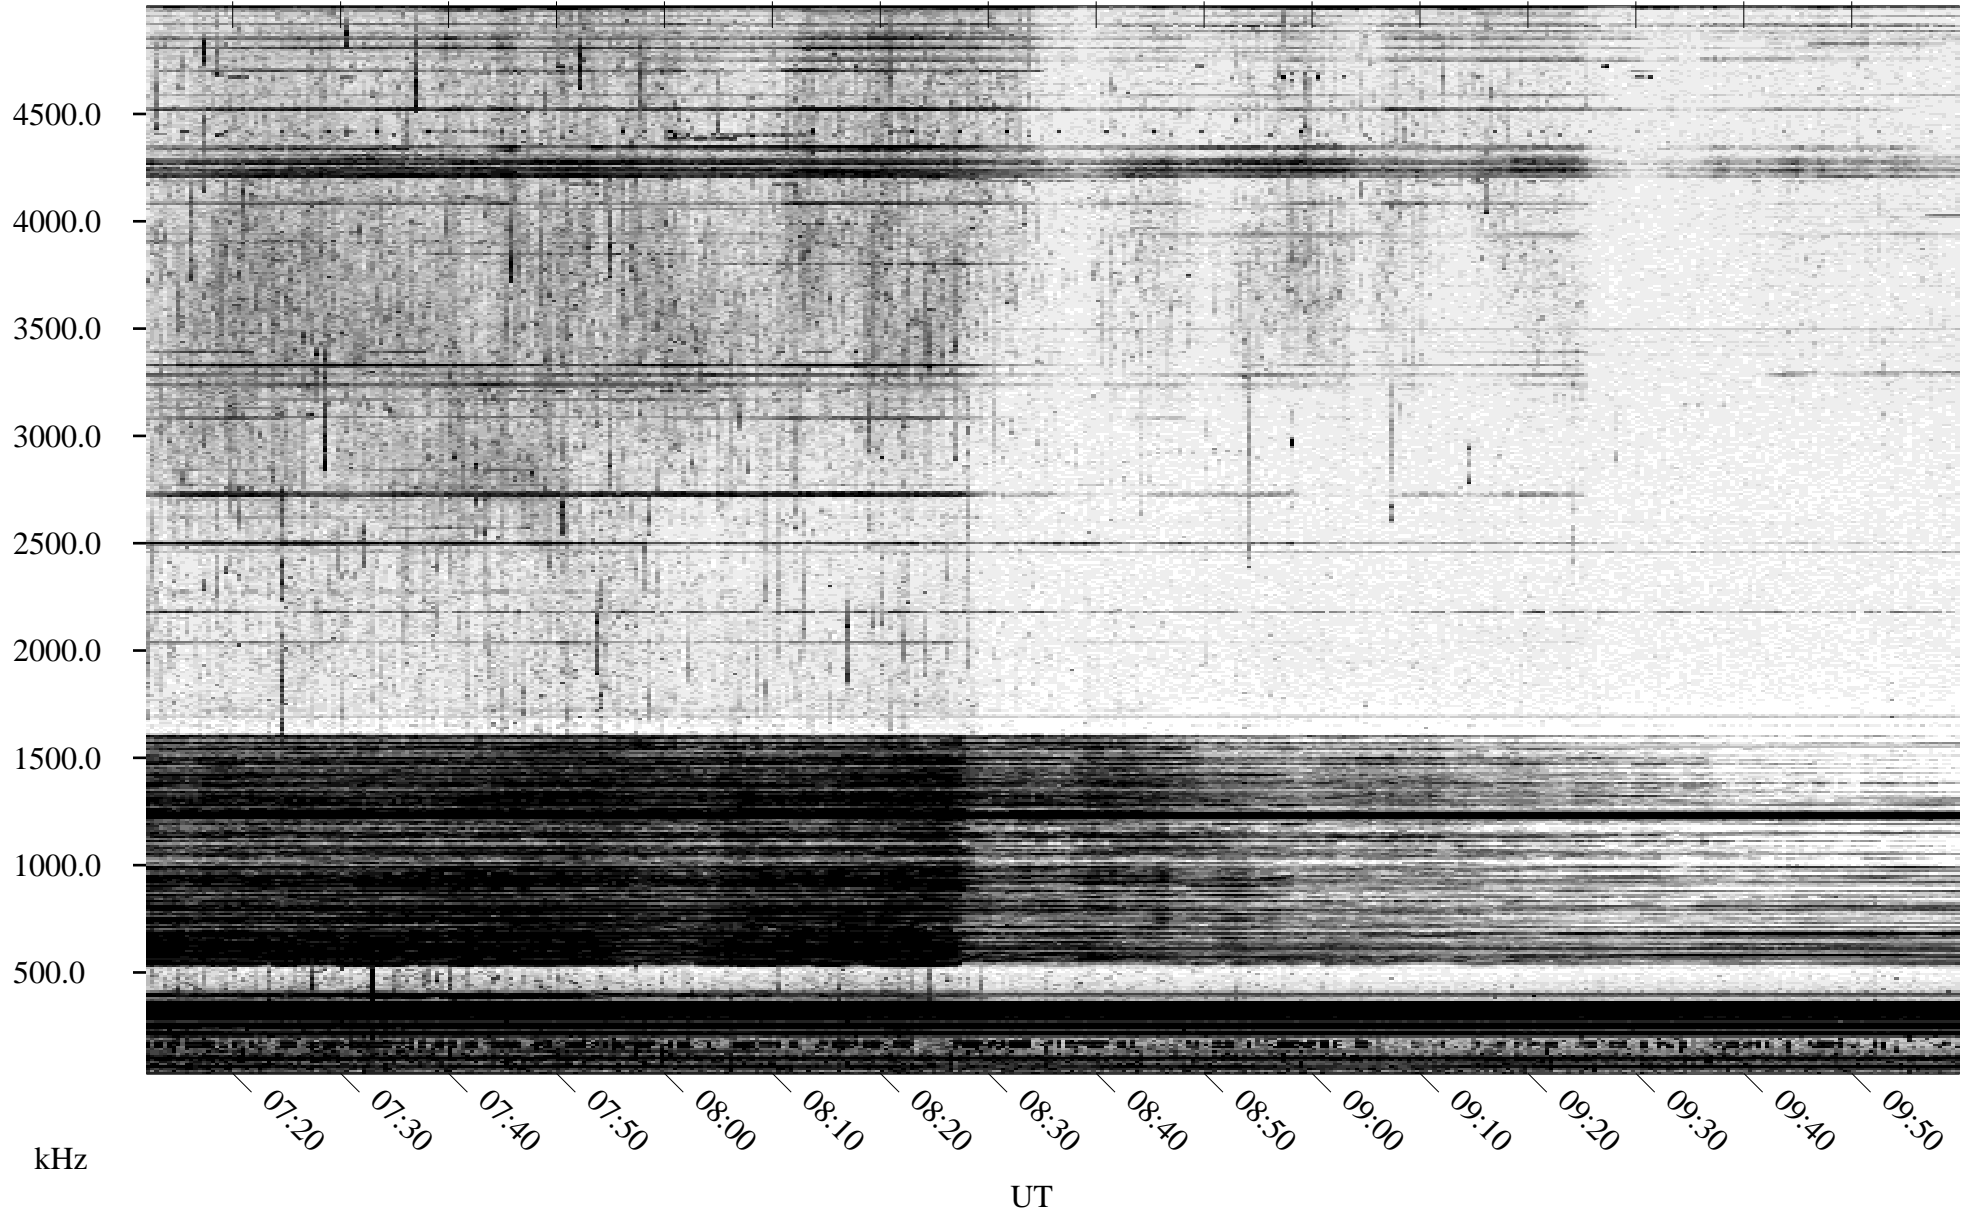

07/16/1995 Churchill, Manitoba

Linear Scale Black = 161 White = 15

ch95197l.r00m max_12

Page 1

07/16/1995 Churchill, Manitoba

Linear Scale Black = 161 White = 15

ch95197l.r00m max_12

Page 2

07/17/1995 Churchill, Manitoba

Linear Scale Black = 161 White = 15

ch95197l.r00m max_12

Page 3

07/17/1995 Churchill, Manitoba

Linear Scale Black = 161 White = 15

ch95197l.r00m max_12

Page 4

07/17/1995 Churchill, Manitoba

Linear Scale Black = 161 White = 15

ch95197l.r00m max_12

Page 5

07/17/1995 Churchill, Manitoba

Linear Scale Black = 161 White = 15

ch95197l.r00m max_12

Page 6

07/17/1995 Churchill, Manitoba

Linear Scale Black = 161 White = 15

ch95197l.r00m max_12

Page 7

07/17/1995 Churchill, Manitoba

Linear Scale Black = 161 White = 15

ch95197l.r00m max_12

Page 8