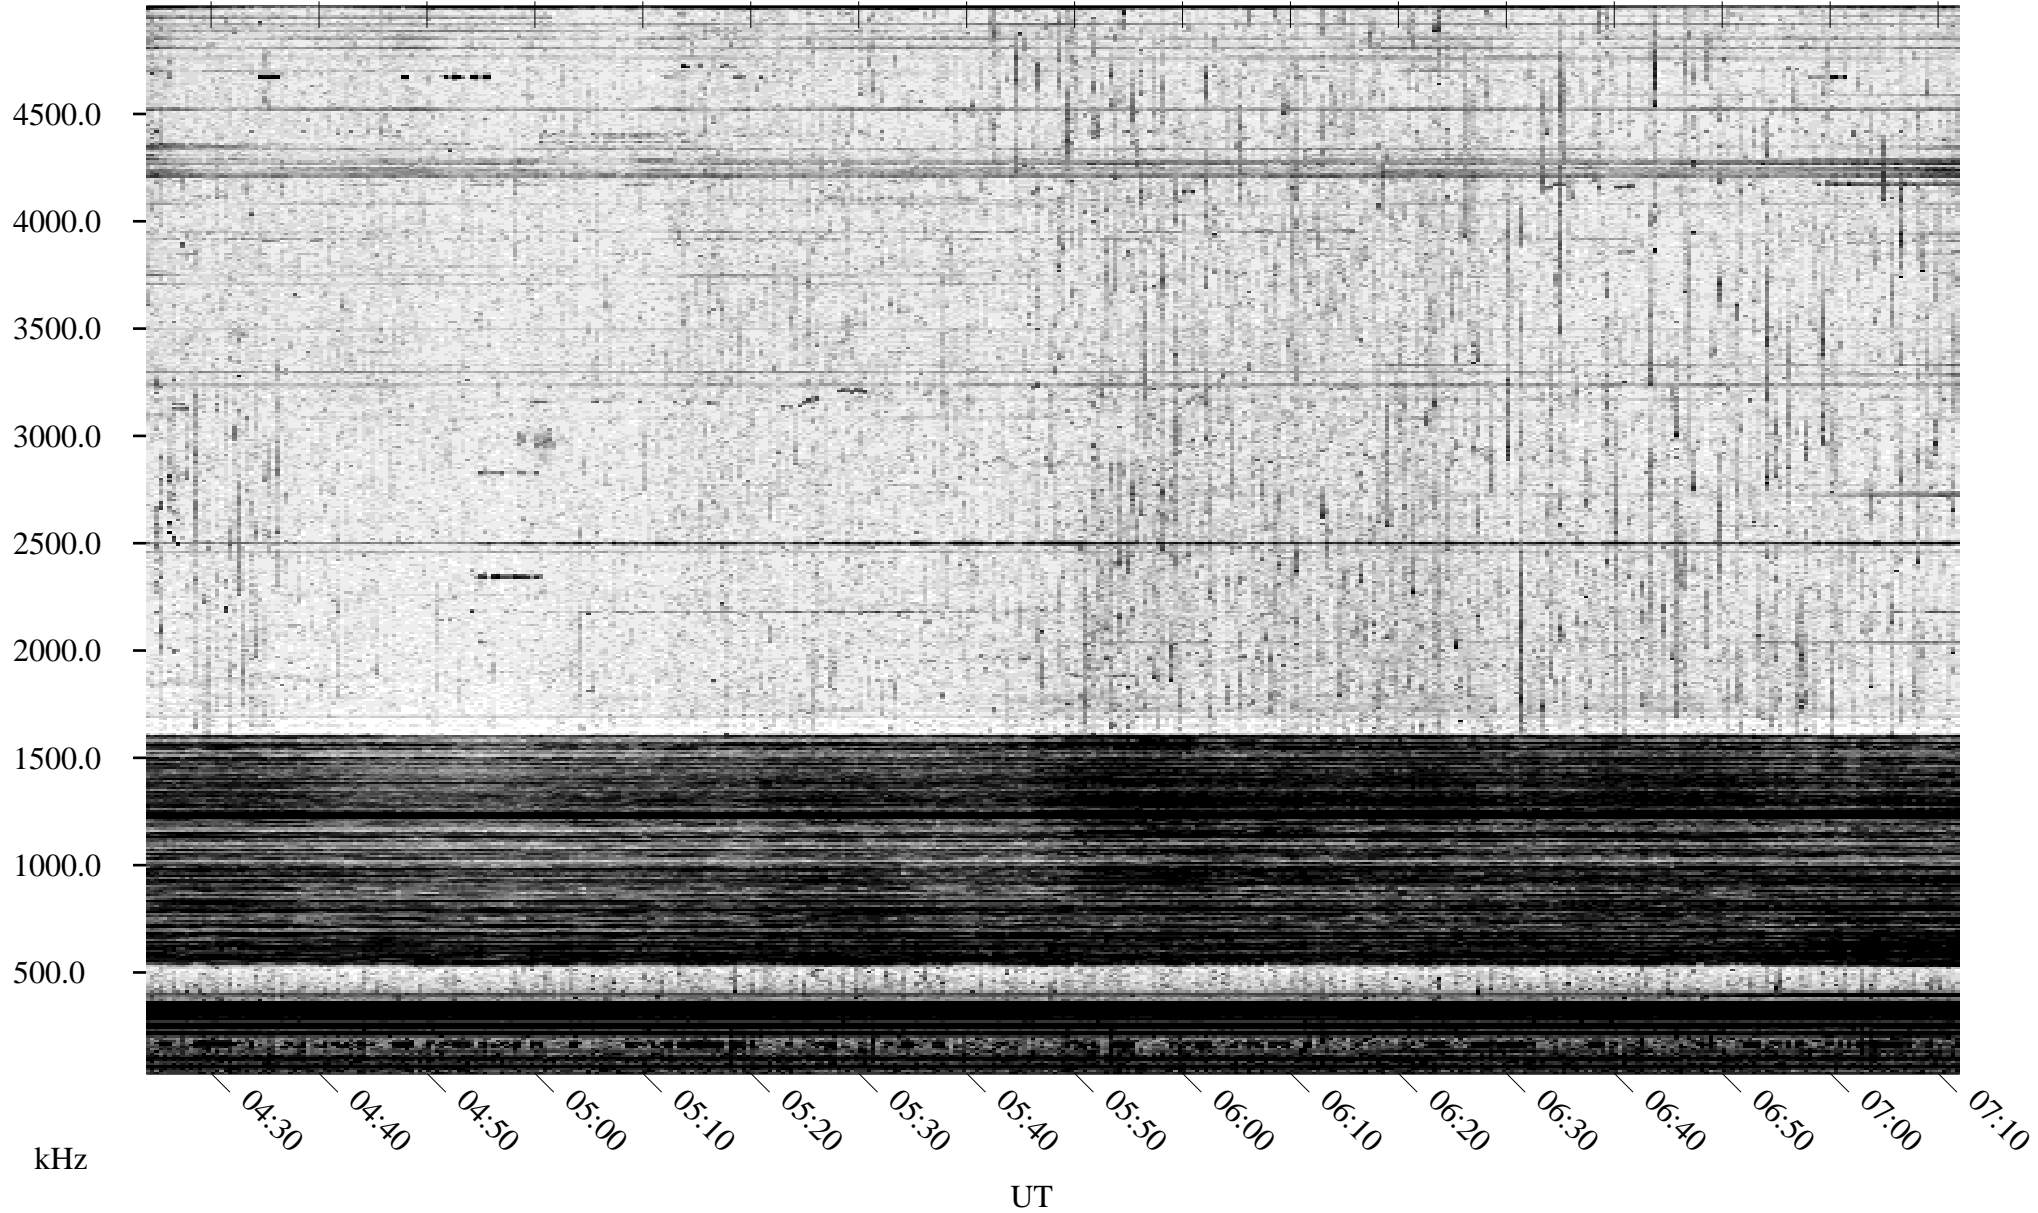

07/16/1995 Churchill, Manitoba

Linear Scale Black = 161 White = 15

ch95197l.r00m max_12

Page 1

07/16/1995 Churchill, Manitoba

Linear Scale Black = 161 White = 15

ch95197l.r00m max_12

Page 2

07/17/1995 Churchill, Manitoba

Linear Scale Black = 161 White = 15

ch95197l.r00m max_12

Page 3

07/17/1995 Churchill, Manitoba

Linear Scale Black = 161 White = 15

ch95197l.r00m max_12

Page 4

07/17/1995 Churchill, Manitoba

Linear Scale Black = 161 White = 15

ch95197l.r00m max_12

Page 5

07/17/1995 Churchill, Manitoba

Linear Scale Black = 161 White = 15

ch95197l.r00m max_12

Page 6

07/17/1995 Churchill, Manitoba

Linear Scale Black = 161 White = 15

ch95197l.r00m max_12

Page 7

07/17/1995 Churchill, Manitoba

Linear Scale Black = 161 White = 15

ch95197l.r00m max_12

Page 8