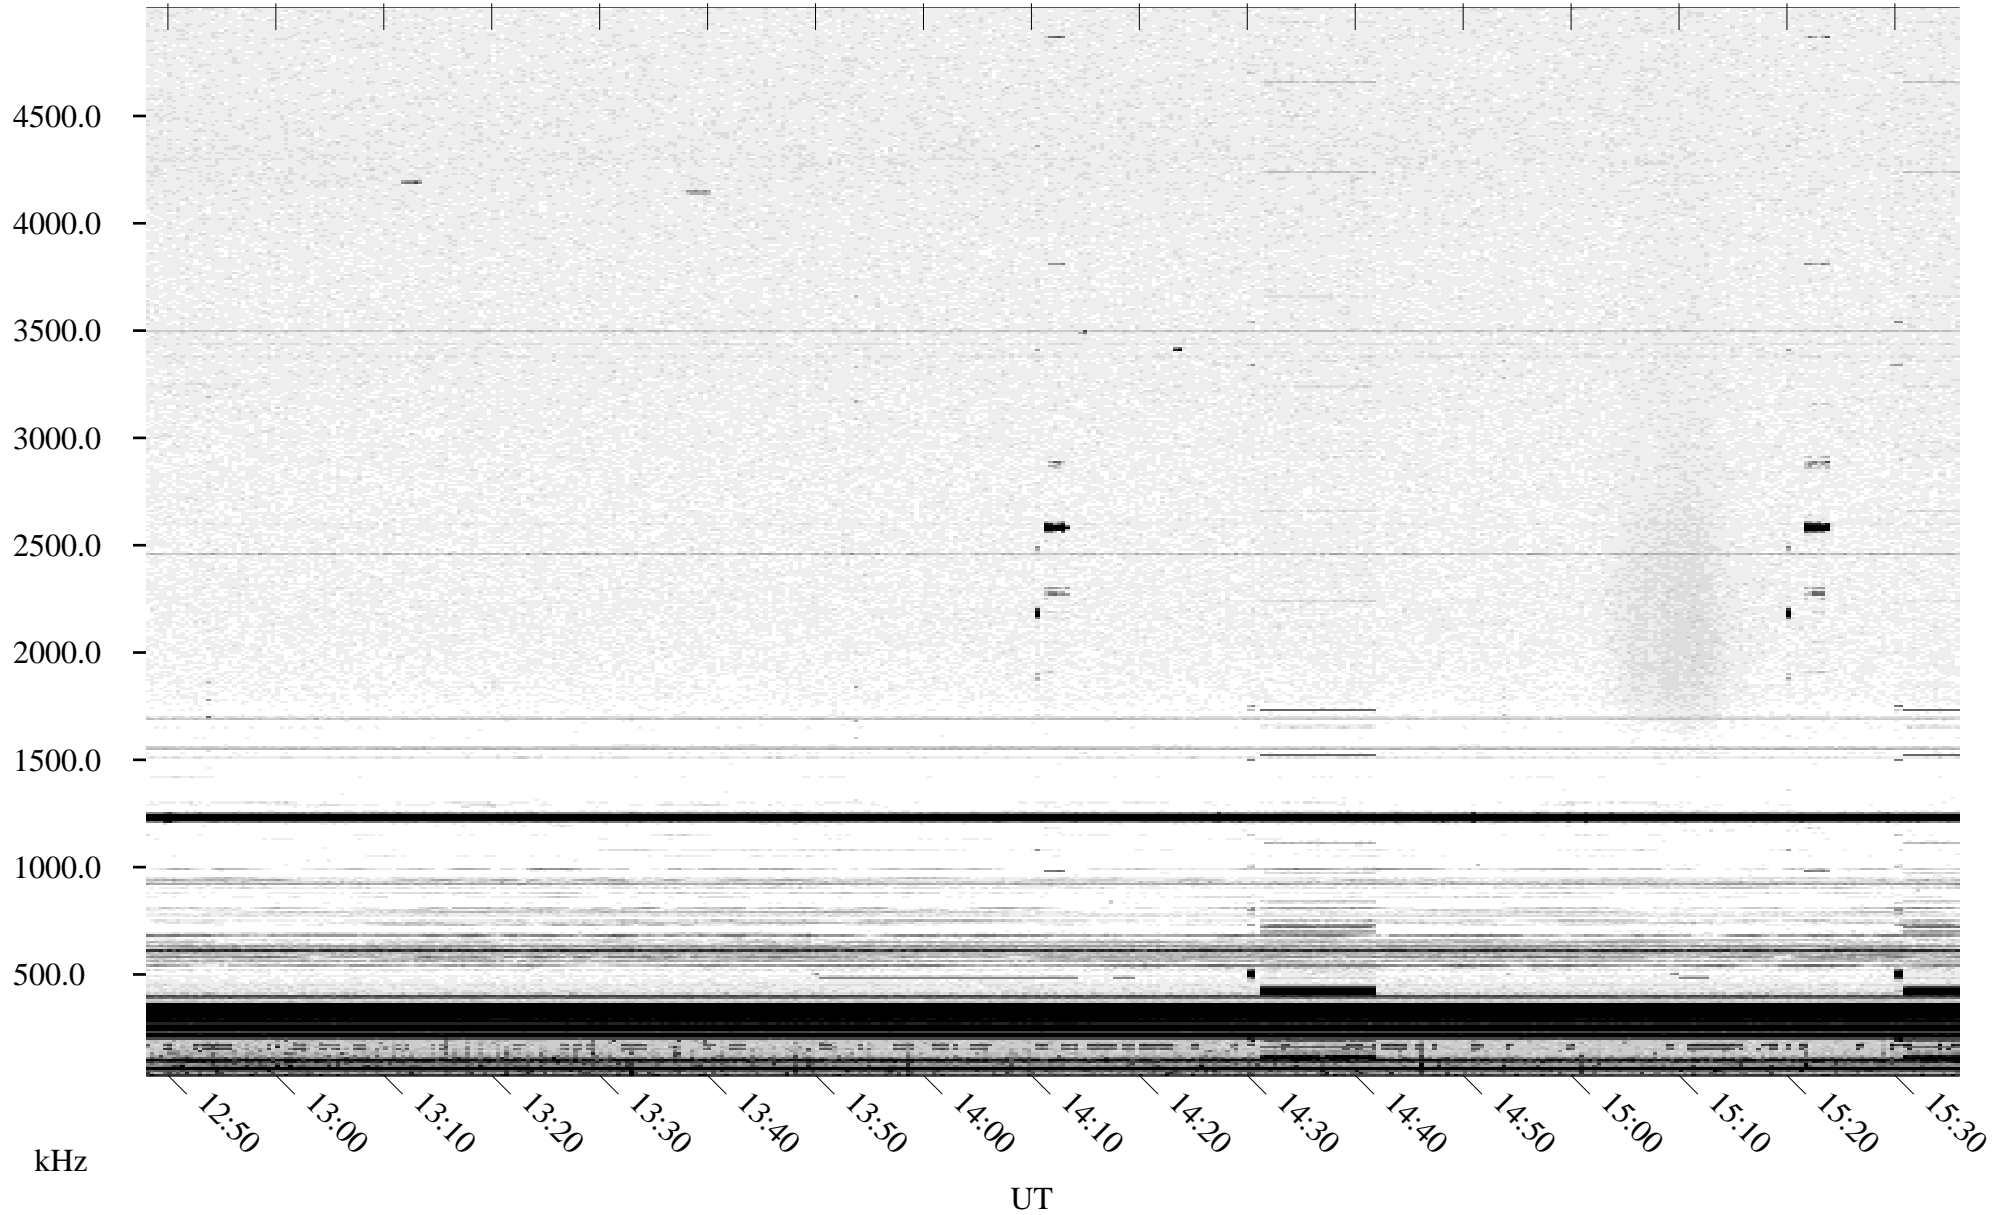

07/16/1995 Churchill, Manitoba

Linear Scale Black = 161 White = 15

ch95197l.r00m max_12

Page 1

07/16/1995 Churchill, Manitoba

Linear Scale Black = 161 White = 15

ch95197l.r00m max_12

Page 2

07/17/1995 Churchill, Manitoba

Linear Scale Black = 161 White = 15

ch95197l.r00m max_12

Page 3

07/17/1995 Churchill, Manitoba

Linear Scale Black = 161 White = 15

ch95197l.r00m max_12

Page 4

07/17/1995 Churchill, Manitoba

Linear Scale Black = 161 White = 15

ch95197l.r00m max_12

Page 5

07/17/1995 Churchill, Manitoba

Linear Scale Black = 161 White = 15

ch95197l.r00m max_12

Page 6

07/17/1995 Churchill, Manitoba

Linear Scale Black = 161 White = 15

ch95197l.r00m max_12

Page 7

07/17/1995 Churchill, Manitoba

Linear Scale Black = 161 White = 15

ch95197l.r00m max_12

Page 8