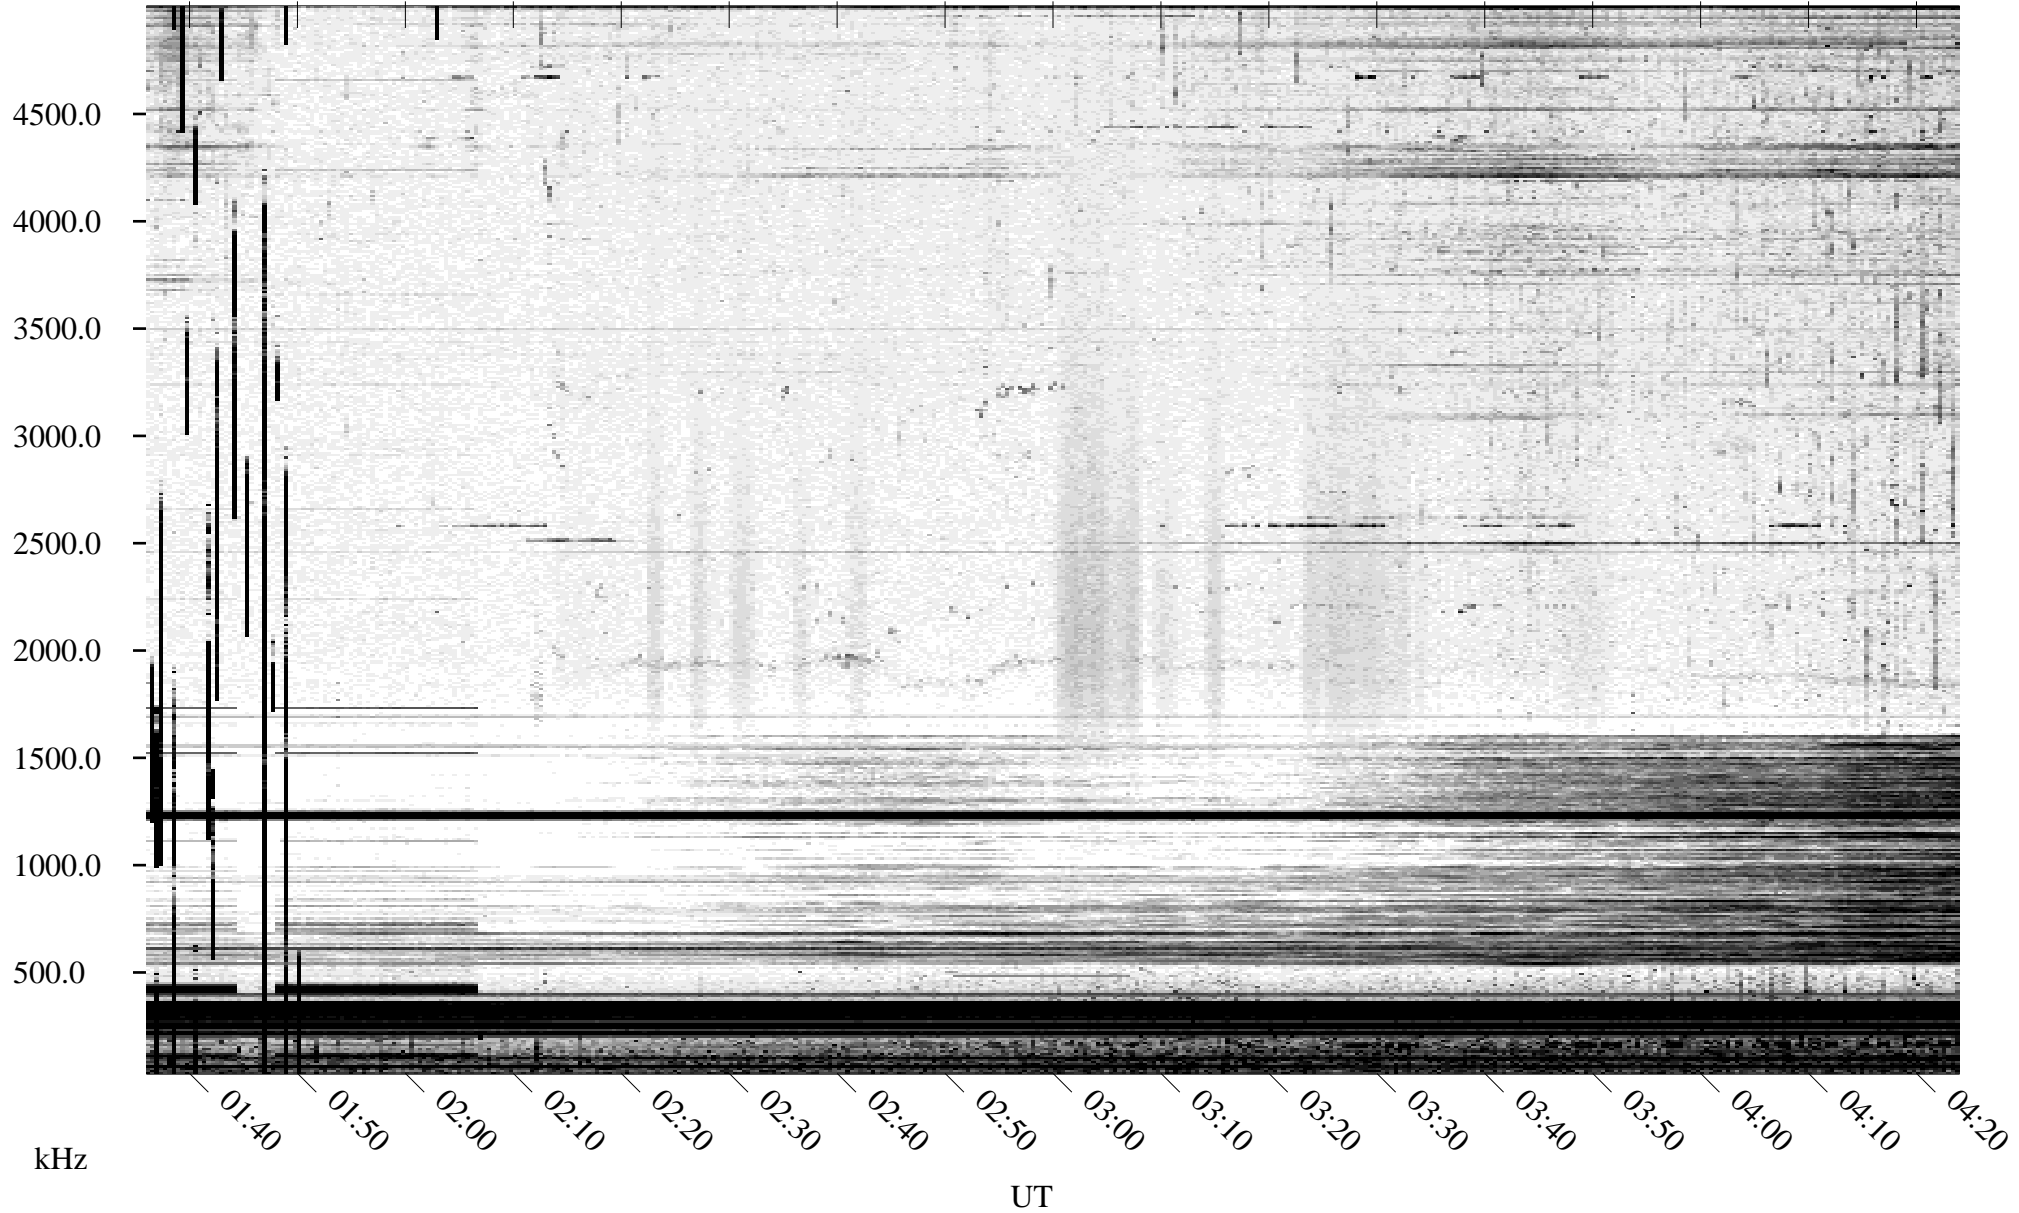

07/16/1995 Churchill, Manitoba

Linear Scale Black = 161 White = 15

ch95197l.r00m max_12

Page 1

07/16/1995 Churchill, Manitoba

Linear Scale Black = 161 White = 15

ch95197l.r00m max_12

Page 2

07/17/1995 Churchill, Manitoba

Linear Scale Black = 161 White = 15

ch95197l.r00m max_12

Page 3

07/17/1995 Churchill, Manitoba

Linear Scale Black = 161 White = 15

ch95197l.r00m max_12

Page 4

07/17/1995 Churchill, Manitoba

Linear Scale Black = 161 White = 15

ch95197l.r00m max_12

Page 5

07/17/1995 Churchill, Manitoba

Linear Scale Black = 161 White = 15

ch95197l.r00m max_12

Page 6

07/17/1995 Churchill, Manitoba

Linear Scale Black = 161 White = 15

ch95197l.r00m max_12

Page 7

07/17/1995 Churchill, Manitoba

Linear Scale Black = 161 White = 15

ch95197l.r00m max_12

Page 8