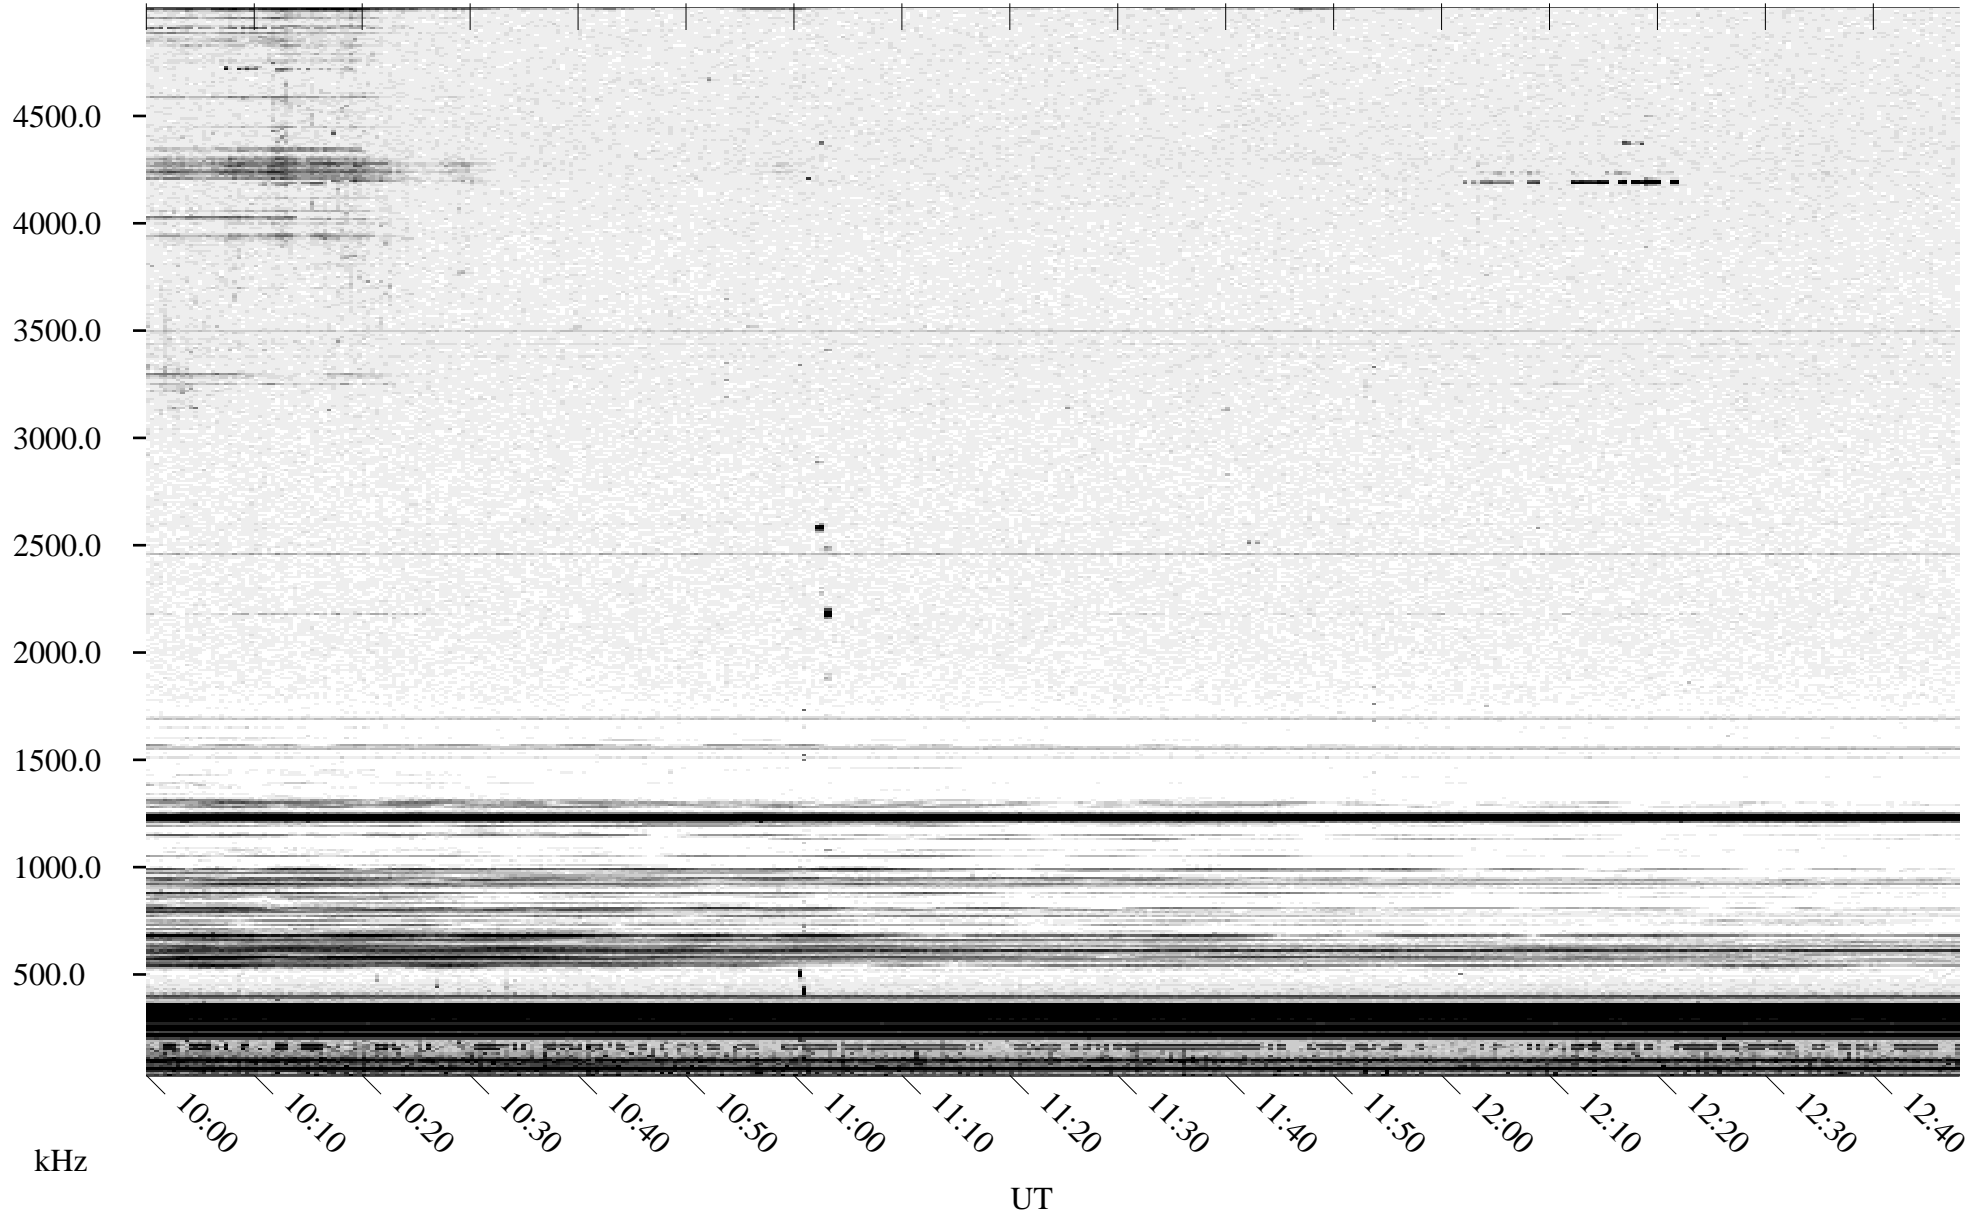

07/16/1995 Churchill, Manitoba

Linear Scale Black = 161 White = 15

ch95197l.r00m max_12

Page 1

07/16/1995 Churchill, Manitoba

Linear Scale Black = 161 White = 15

ch95197l.r00m max_12

Page 2

07/17/1995 Churchill, Manitoba

Linear Scale Black = 161 White = 15

ch95197l.r00m max_12

Page 3

07/17/1995 Churchill, Manitoba

Linear Scale Black = 161 White = 15

ch95197l.r00m max_12

Page 4

07/17/1995 Churchill, Manitoba

Linear Scale Black = 161 White = 15

ch95197l.r00m max_12

Page 5

07/17/1995 Churchill, Manitoba

Linear Scale Black = 161 White = 15

ch95197l.r00m max_12

Page 6

07/17/1995 Churchill, Manitoba

Linear Scale Black = 161 White = 15

ch95197l.r00m max_12

Page 7

07/17/1995 Churchill, Manitoba

Linear Scale Black = 161 White = 15

ch95197l.r00m max_12

Page 8