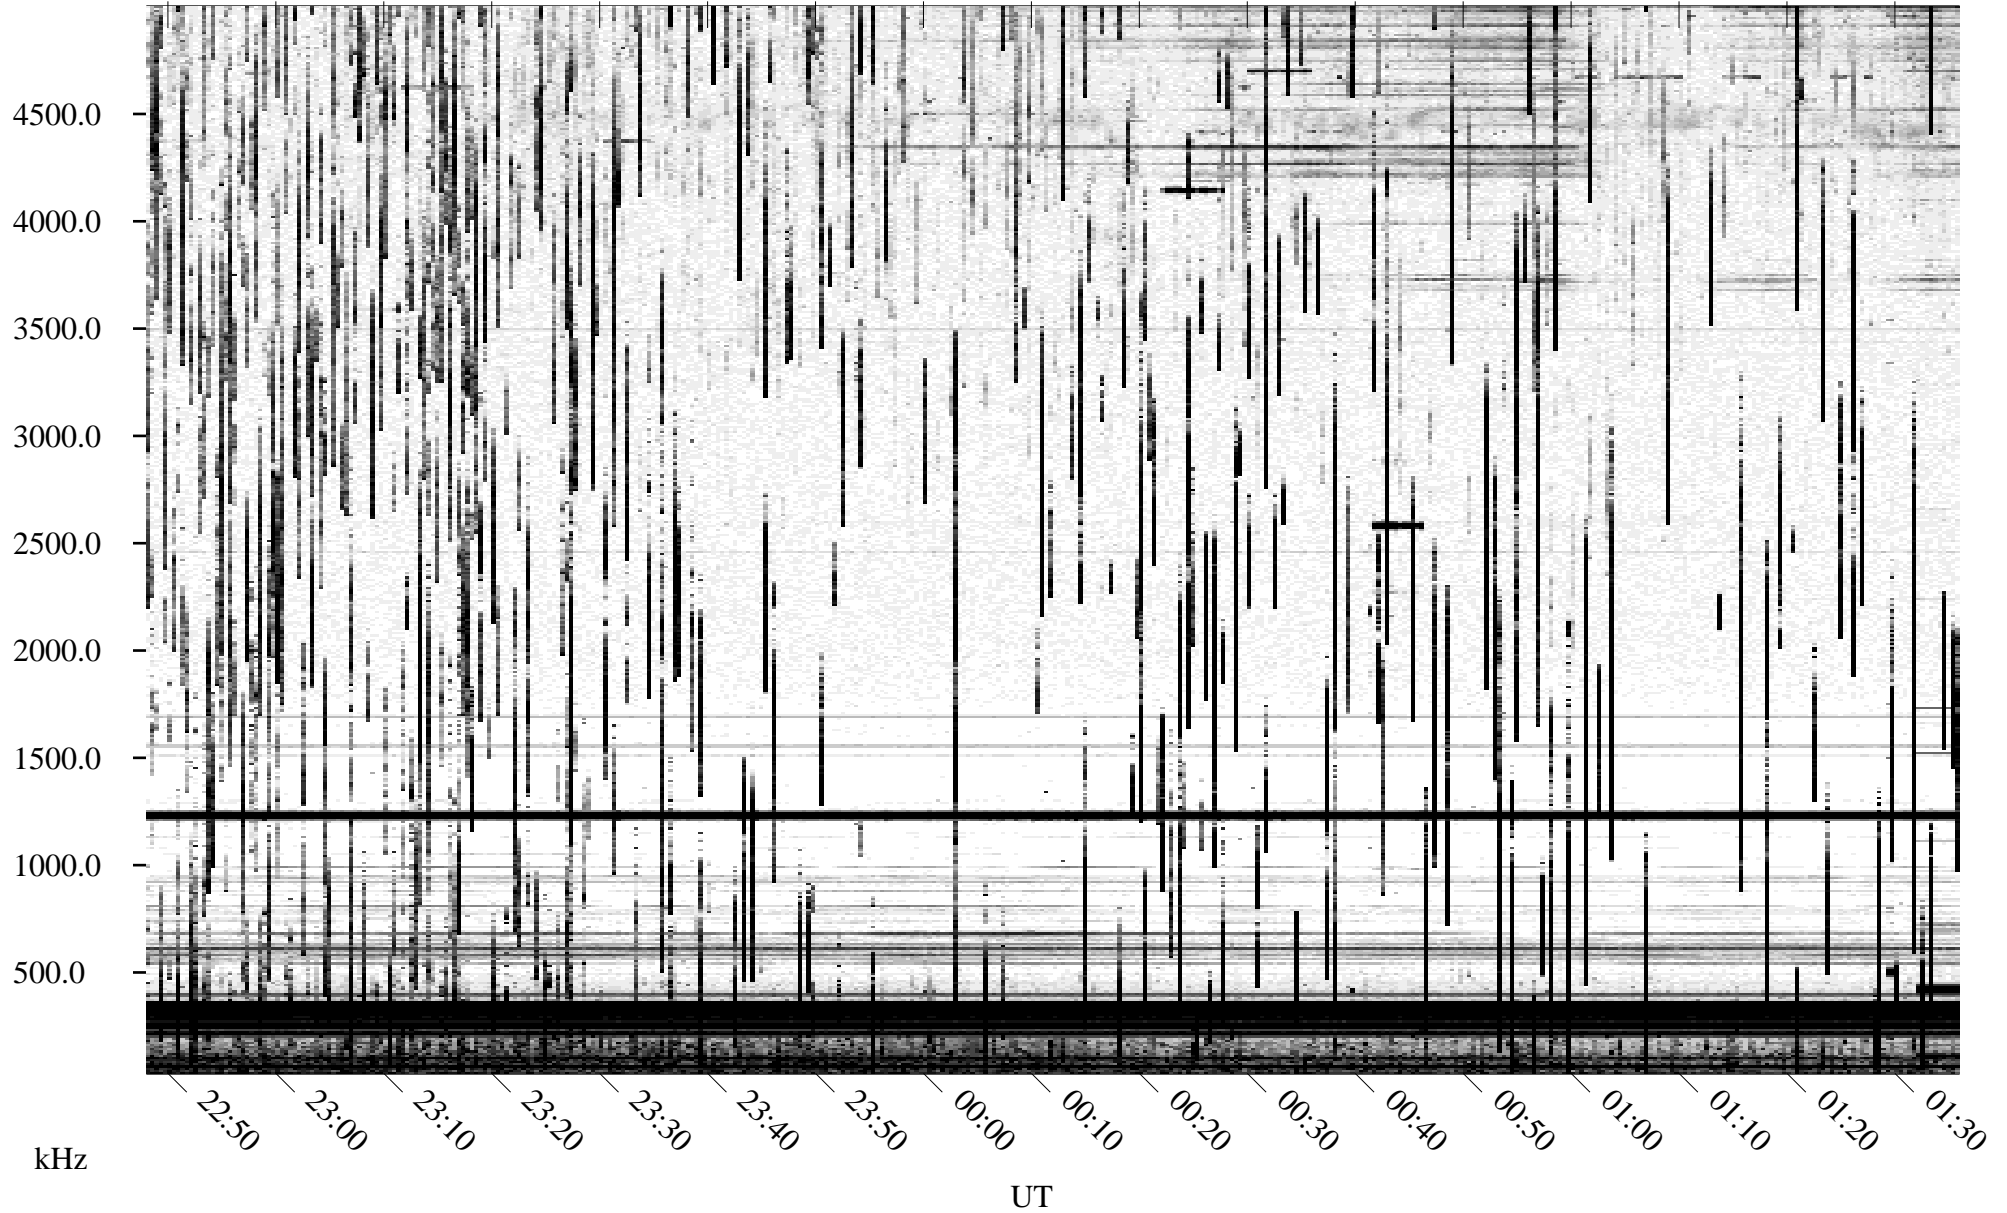

07/16/1995 Churchill, Manitoba

Linear Scale Black = 161 White = 15

ch95197l.r00m max_12

Page 1

07/16/1995 Churchill, Manitoba

Linear Scale Black = 161 White = 15

ch95197l.r00m max_12

Page 2

07/17/1995 Churchill, Manitoba

Linear Scale Black = 161 White = 15

ch95197l.r00m max_12

Page 3

07/17/1995 Churchill, Manitoba

Linear Scale Black = 161 White = 15

ch95197l.r00m max_12

Page 4

07/17/1995 Churchill, Manitoba

Linear Scale Black = 161 White = 15

ch95197l.r00m max_12

Page 5

07/17/1995 Churchill, Manitoba

Linear Scale Black = 161 White = 15

ch95197l.r00m max_12

Page 6

07/17/1995 Churchill, Manitoba

Linear Scale Black = 161 White = 15

ch95197l.r00m max_12

Page 7

07/17/1995 Churchill, Manitoba

Linear Scale Black = 161 White = 15

ch95197l.r00m max_12

Page 8