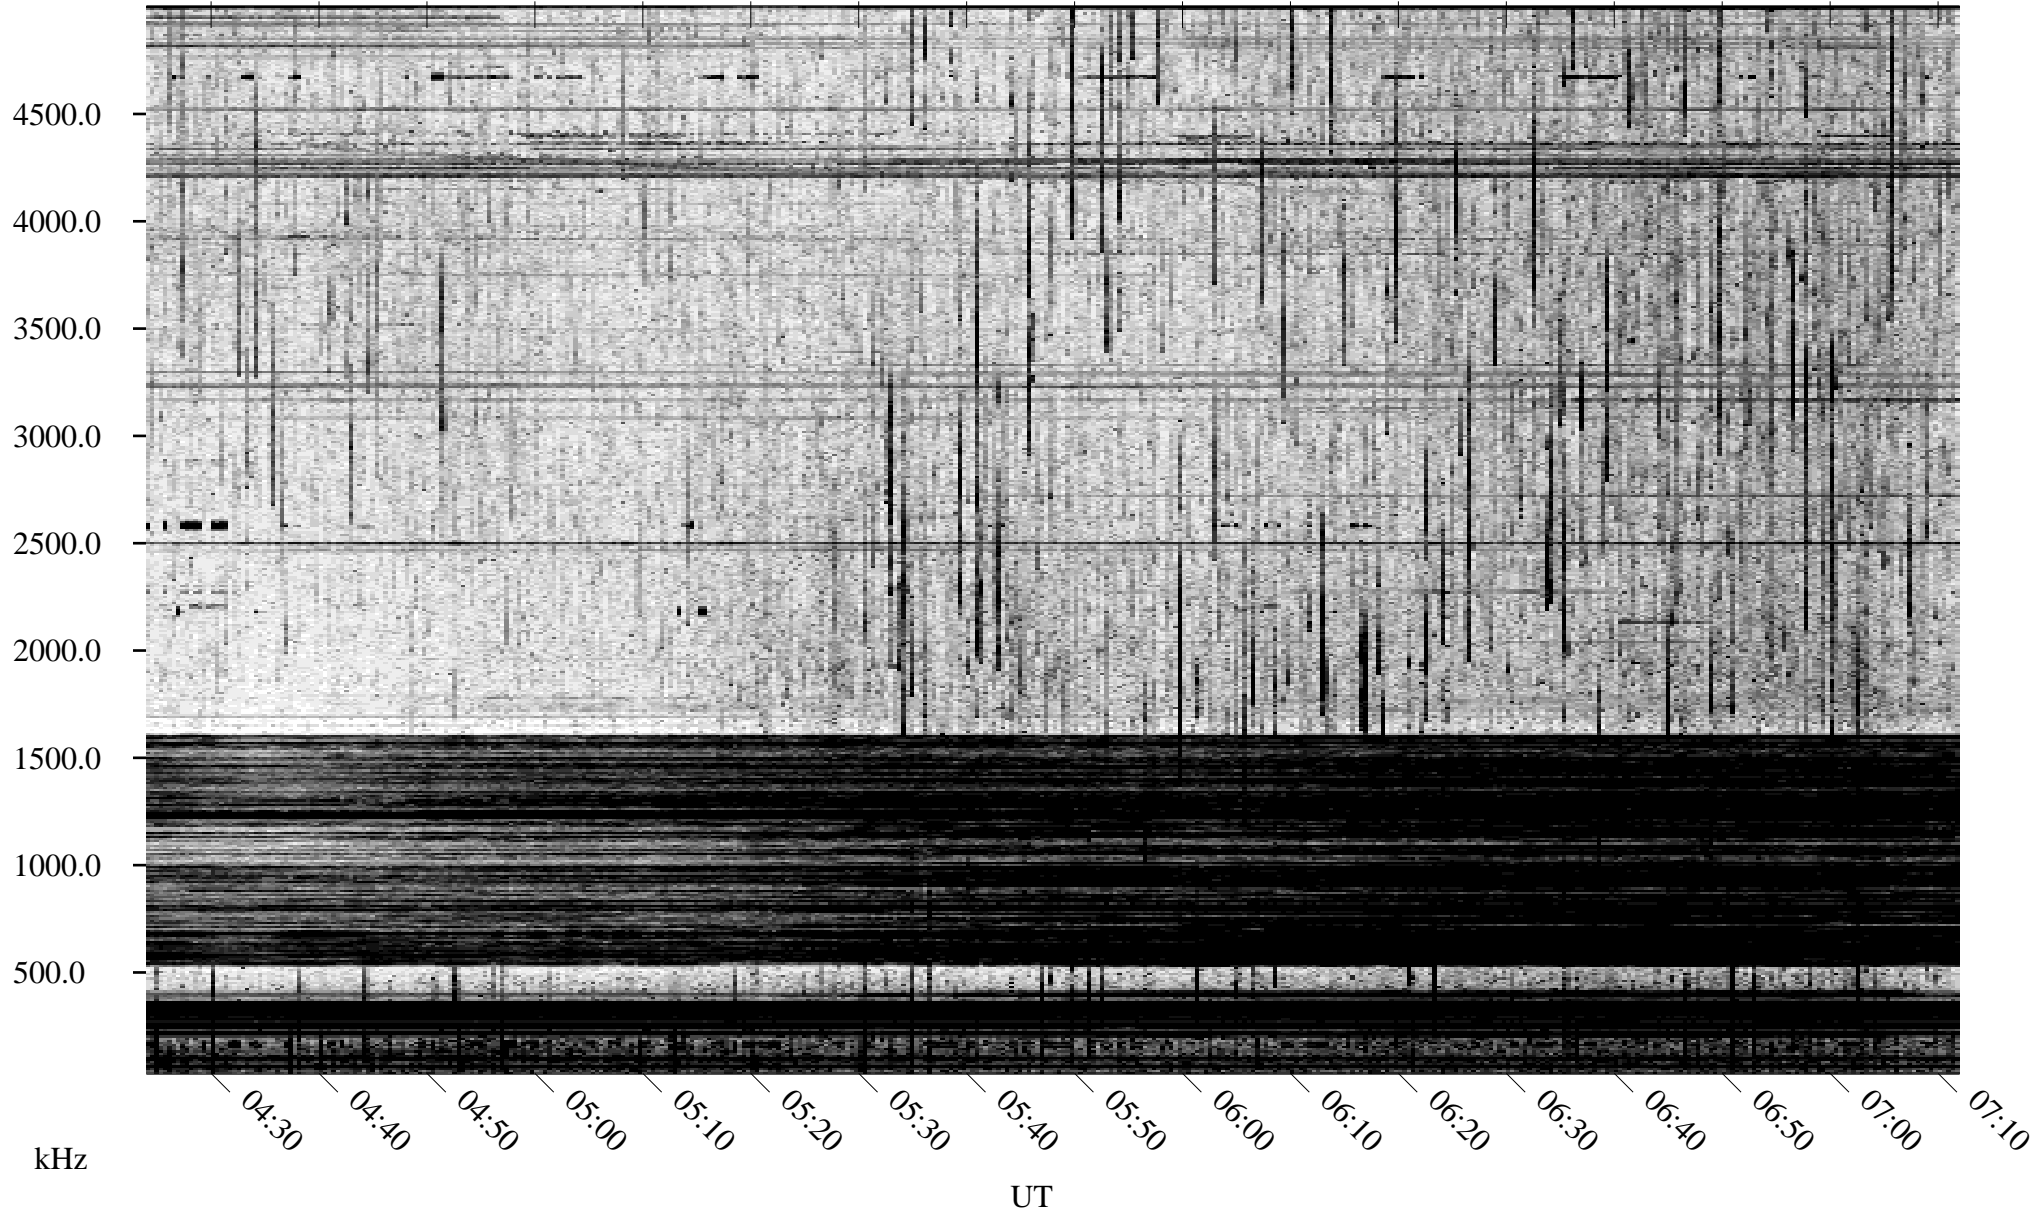

07/17/1995 Churchill, Manitoba

Linear Scale Black = 161 White = 15

ch95198l.r00m max_12

Page 1

07/17/1995 Churchill, Manitoba

Linear Scale Black = 161 White = 15

ch95198l.r00m max_12

Page 2

07/18/1995 Churchill, Manitoba

Linear Scale Black = 161 White = 15

ch95198l.r00m max_12

Page 3

07/18/1995 Churchill, Manitoba

Linear Scale Black = 161 White = 15

ch95198l.r00m max_12

Page 4

07/18/1995 Churchill, Manitoba

Linear Scale Black = 161 White = 15

ch95198l.r00m max_12

Page 5

07/18/1995 Churchill, Manitoba

Linear Scale Black = 161 White = 15

ch95198l.r00m max_12

Page 6

07/18/1995 Churchill, Manitoba

Linear Scale Black = 161 White = 15

ch95198l.r00m max_12

Page 7

07/18/1995 Churchill, Manitoba

Linear Scale Black = 161 White = 15

ch95198l.r00m max_12

Page 8