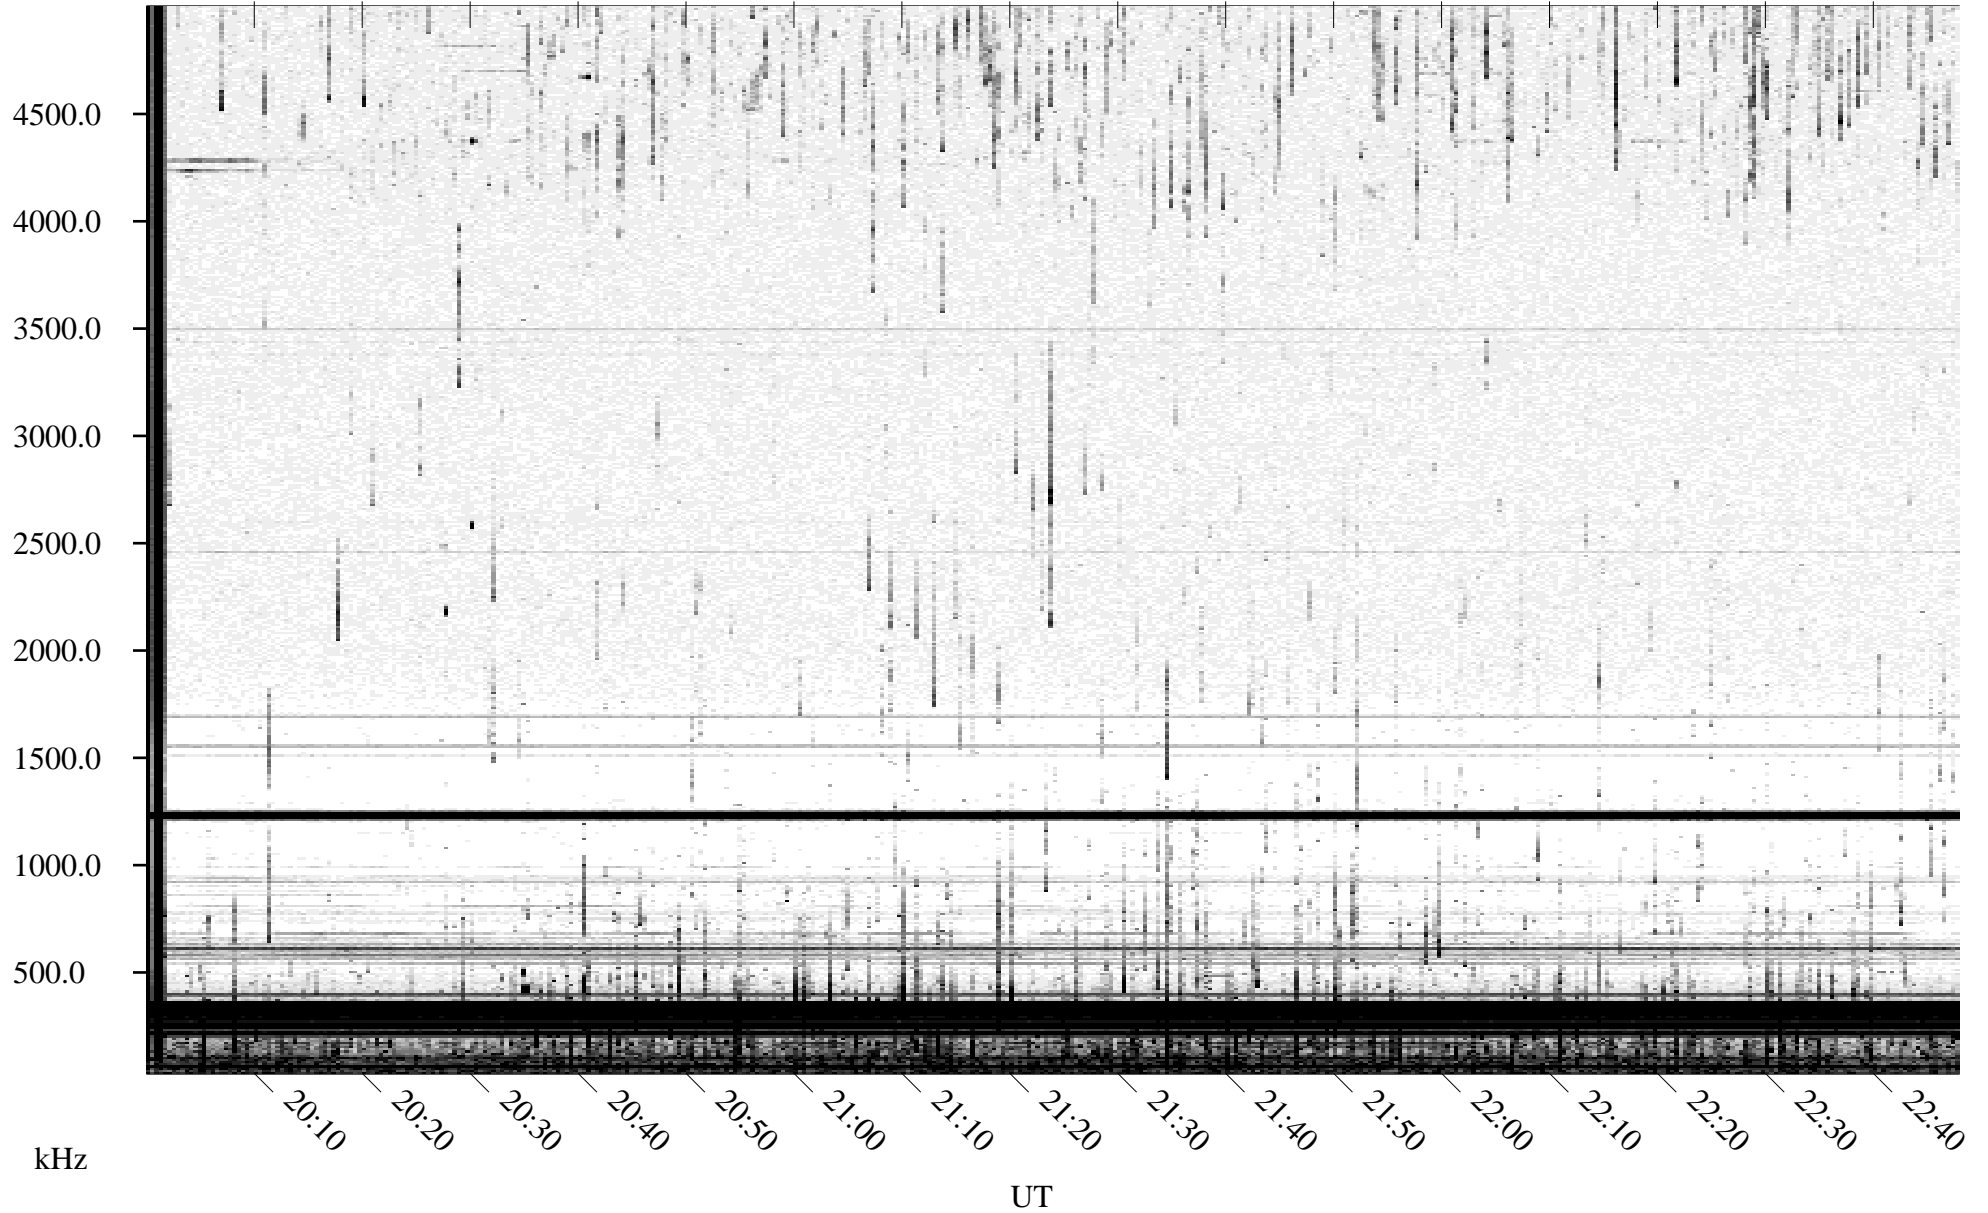

07/17/1995 Churchill, Manitoba

Linear Scale Black = 161 White = 15

ch95198l.r00m max_12

Page 1

07/17/1995 Churchill, Manitoba

Linear Scale Black = 161 White = 15

ch95198l.r00m max_12

Page 2

07/18/1995 Churchill, Manitoba

Linear Scale Black = 161 White = 15

ch95198l.r00m max_12

Page 3

07/18/1995 Churchill, Manitoba

Linear Scale Black = 161 White = 15

ch95198l.r00m max_12

Page 4

07/18/1995 Churchill, Manitoba

Linear Scale Black = 161 White = 15

ch95198l.r00m max_12

Page 5

07/18/1995 Churchill, Manitoba

Linear Scale Black = 161 White = 15

ch95198l.r00m max_12

Page 6

07/18/1995 Churchill, Manitoba

Linear Scale Black = 161 White = 15

ch95198l.r00m max_12

Page 7

07/18/1995 Churchill, Manitoba

Linear Scale Black = 161 White = 15

ch95198l.r00m max_12

Page 8