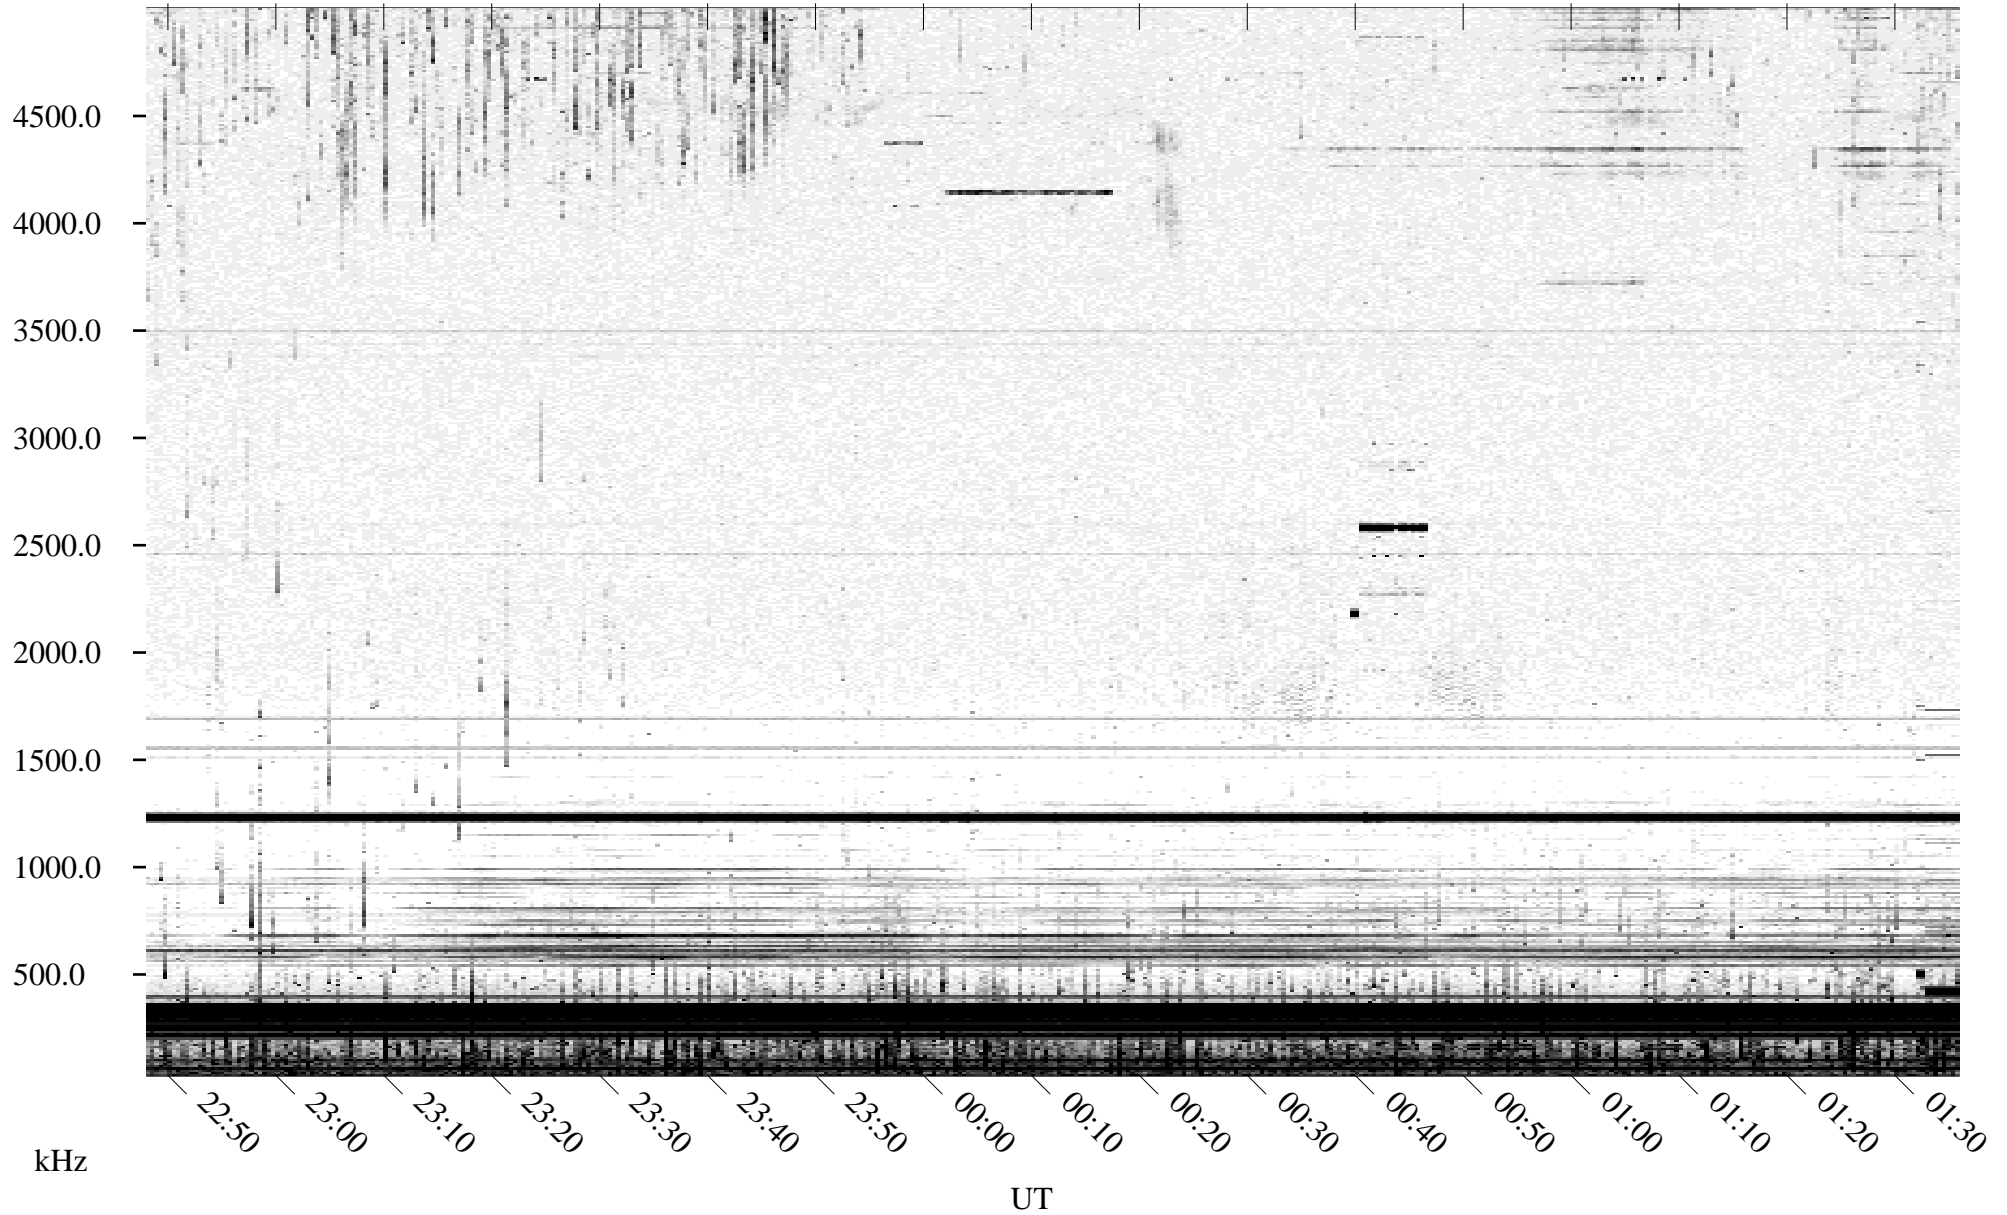

07/17/1995 Churchill, Manitoba

Linear Scale Black = 161 White = 15

ch95198l.r00m max_12

Page 1

07/17/1995 Churchill, Manitoba

Linear Scale Black = 161 White = 15

ch95198l.r00m max_12

Page 2

07/18/1995 Churchill, Manitoba

Linear Scale Black = 161 White = 15

ch95198l.r00m max_12

Page 3

07/18/1995 Churchill, Manitoba

Linear Scale Black = 161 White = 15

ch95198l.r00m max_12

Page 4

07/18/1995 Churchill, Manitoba

Linear Scale Black = 161 White = 15

ch95198l.r00m max_12

Page 5

07/18/1995 Churchill, Manitoba

Linear Scale Black = 161 White = 15

ch95198l.r00m max_12

Page 6

07/18/1995 Churchill, Manitoba

Linear Scale Black = 161 White = 15

ch95198l.r00m max_12

Page 7

07/18/1995 Churchill, Manitoba

Linear Scale Black = 161 White = 15

ch95198l.r00m max_12

Page 8