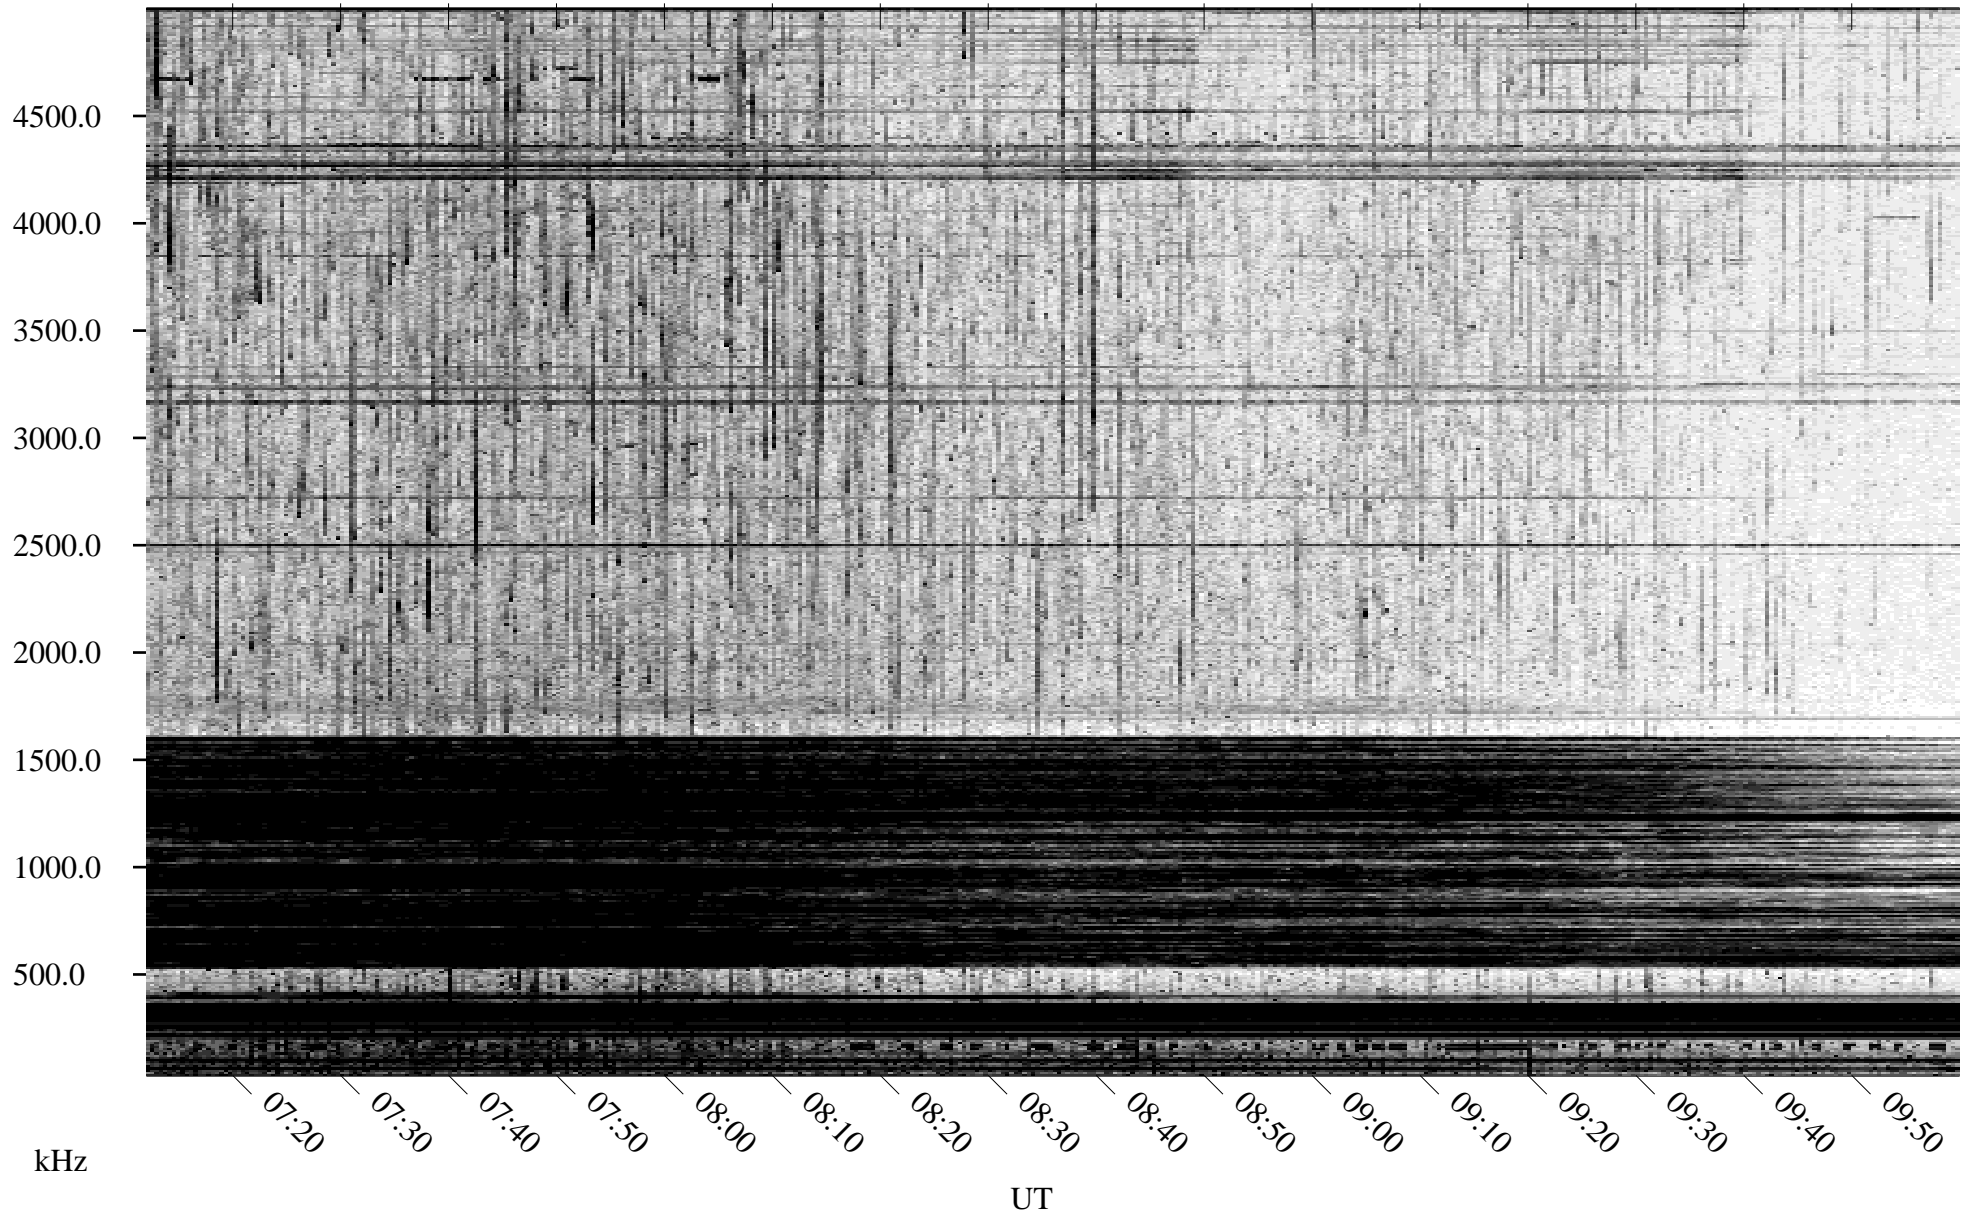

07/17/1995 Churchill, Manitoba

Linear Scale Black = 161 White = 15

ch95198l.r00m max_12

Page 1

07/17/1995 Churchill, Manitoba

Linear Scale Black = 161 White = 15

ch95198l.r00m max_12

Page 2

07/18/1995 Churchill, Manitoba

Linear Scale Black = 161 White = 15

ch95198l.r00m max_12

Page 3

07/18/1995 Churchill, Manitoba

Linear Scale Black = 161 White = 15

ch95198l.r00m max_12

Page 4

07/18/1995 Churchill, Manitoba

Linear Scale Black = 161 White = 15

ch95198l.r00m max_12

Page 5

07/18/1995 Churchill, Manitoba

Linear Scale Black = 161 White = 15

ch95198l.r00m max_12

Page 6

07/18/1995 Churchill, Manitoba

Linear Scale Black = 161 White = 15

ch95198l.r00m max_12

Page 7

07/18/1995 Churchill, Manitoba

Linear Scale Black = 161 White = 15

ch95198l.r00m max_12

Page 8