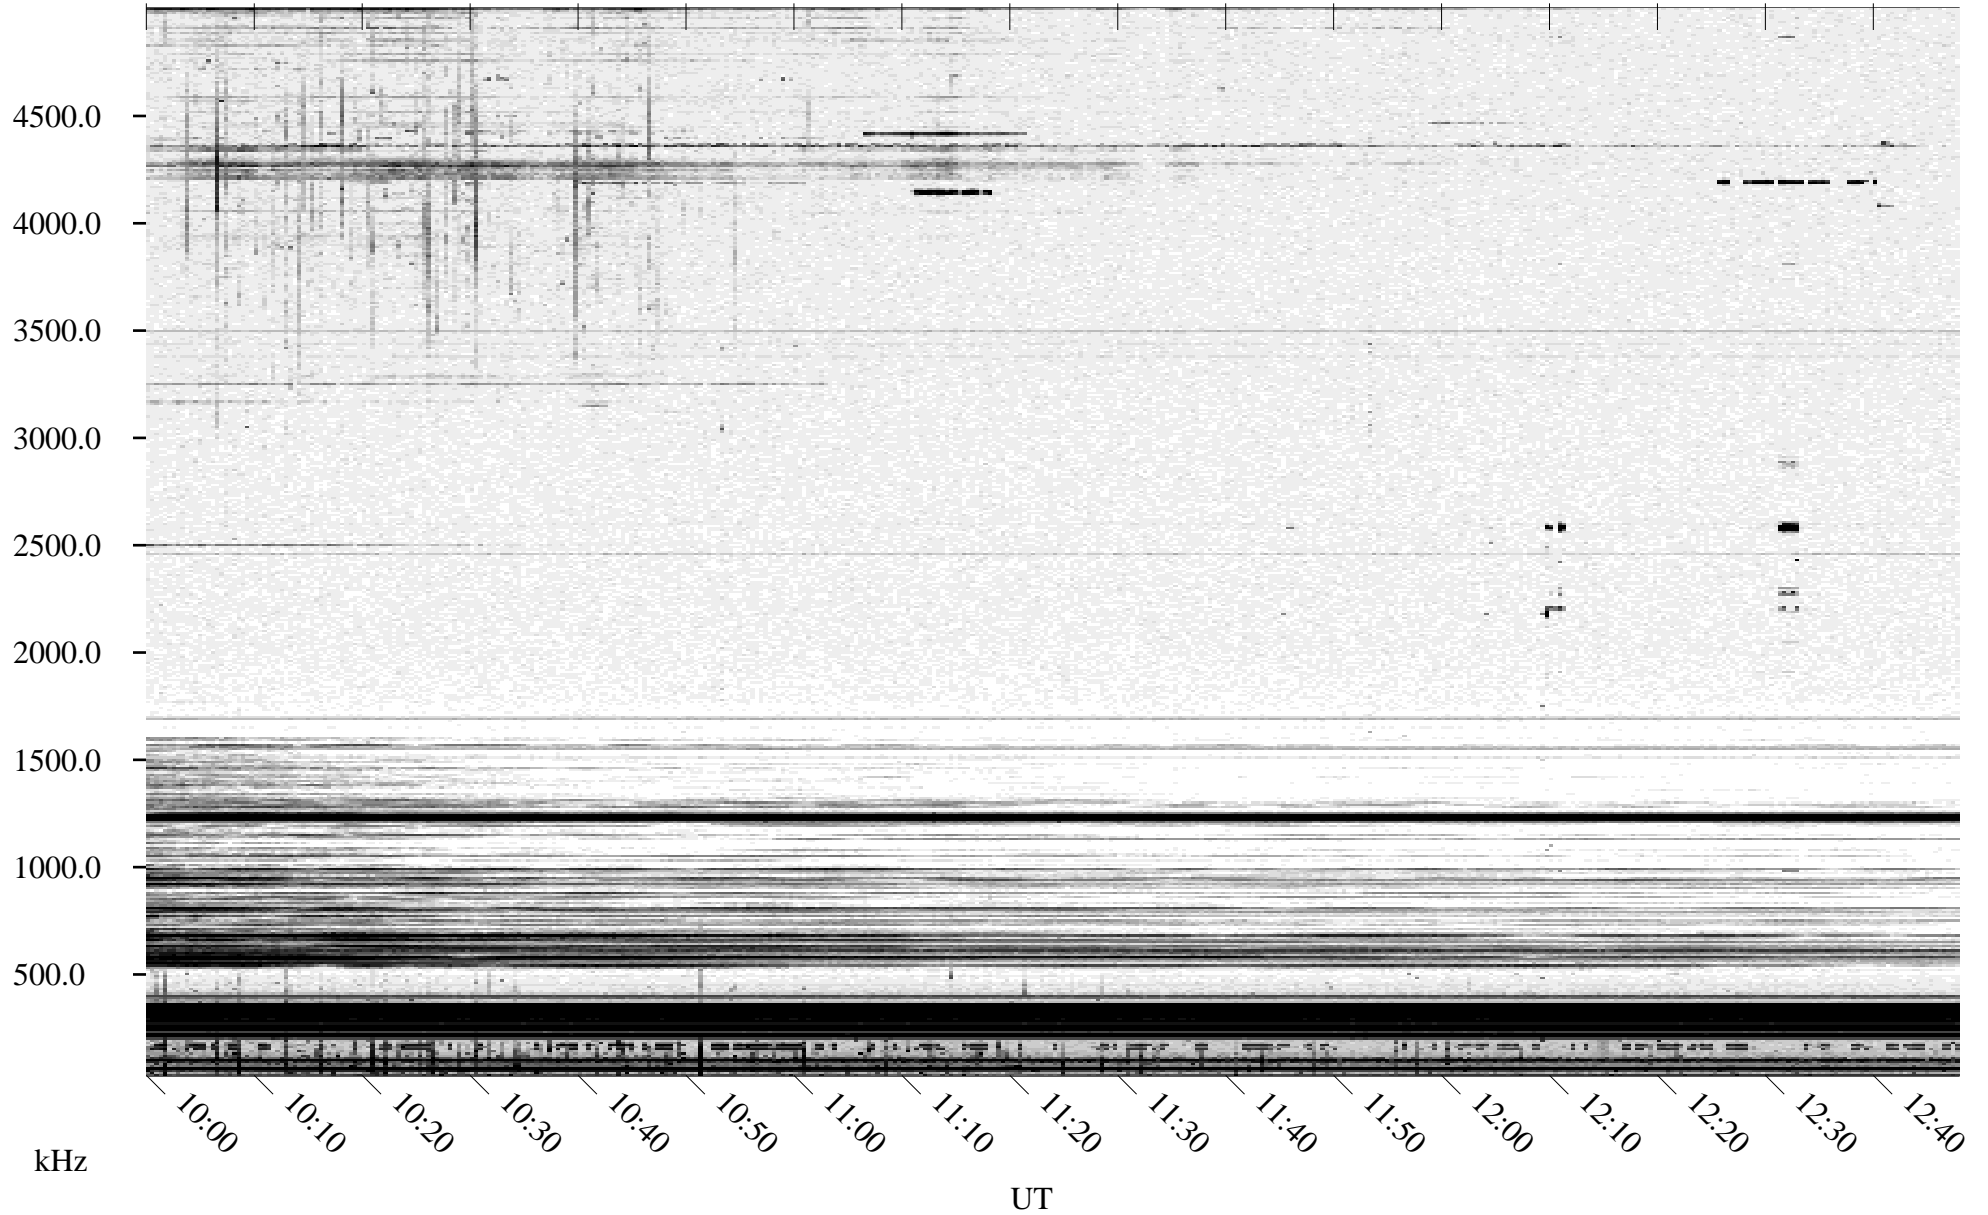

07/17/1995 Churchill, Manitoba

Linear Scale Black = 161 White = 15

ch95198l.r00m max_12

Page 1

07/17/1995 Churchill, Manitoba

Linear Scale Black = 161 White = 15

ch95198l.r00m max_12

Page 2

07/18/1995 Churchill, Manitoba

Linear Scale Black = 161 White = 15

ch95198l.r00m max_12

Page 3

07/18/1995 Churchill, Manitoba

Linear Scale Black = 161 White = 15

ch95198l.r00m max_12

Page 4

07/18/1995 Churchill, Manitoba

Linear Scale Black = 161 White = 15

ch95198l.r00m max_12

Page 5

07/18/1995 Churchill, Manitoba

Linear Scale Black = 161 White = 15

ch95198l.r00m max_12

Page 6

07/18/1995 Churchill, Manitoba

Linear Scale Black = 161 White = 15

ch95198l.r00m max_12

Page 7

07/18/1995 Churchill, Manitoba

Linear Scale Black = 161 White = 15

ch95198l.r00m max_12

Page 8