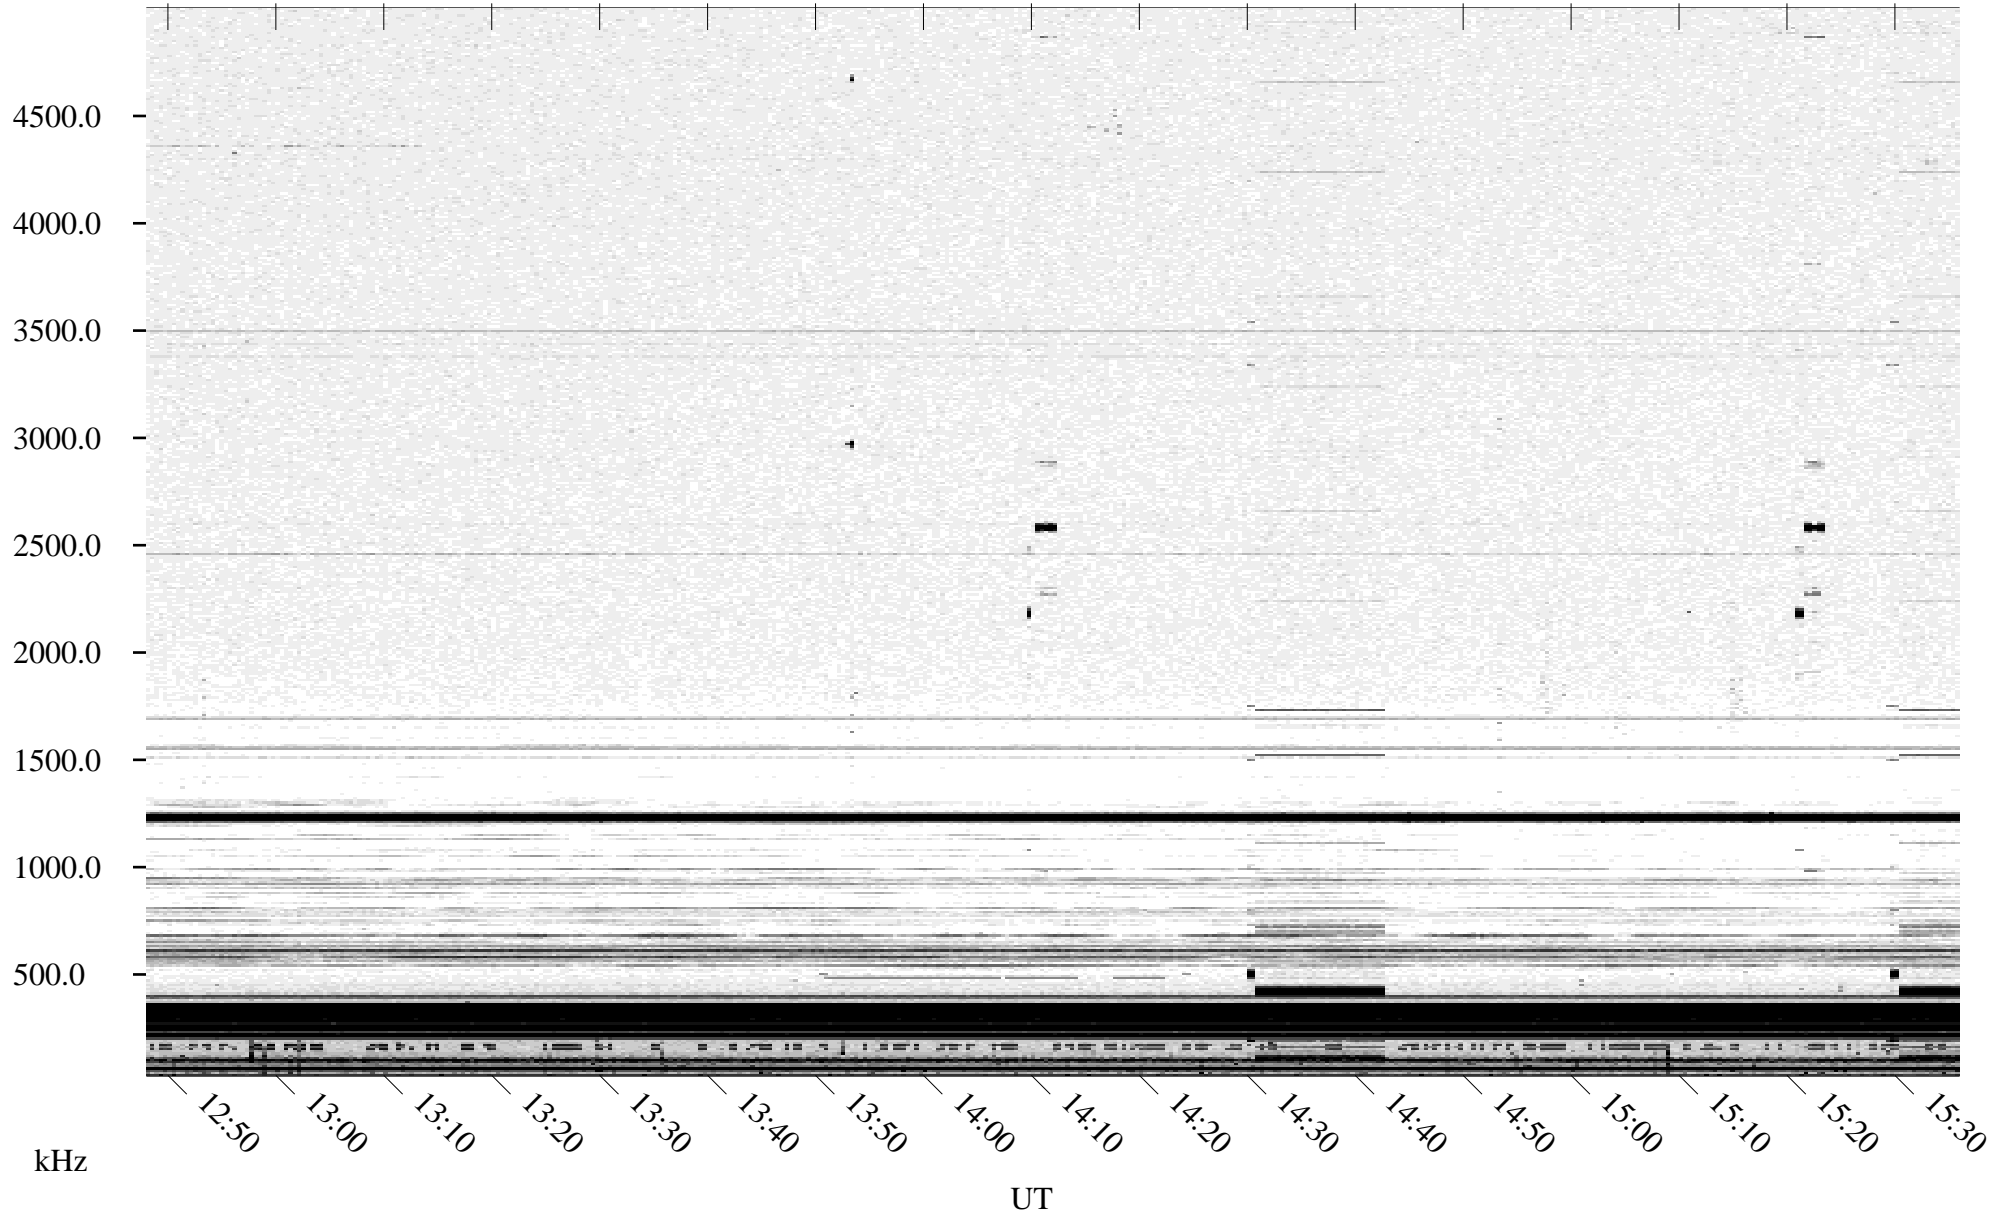

07/17/1995 Churchill, Manitoba

Linear Scale Black = 161 White = 15

ch95198l.r00m max_12

Page 1

07/17/1995 Churchill, Manitoba

Linear Scale Black = 161 White = 15

ch95198l.r00m max_12

Page 2

07/18/1995 Churchill, Manitoba

Linear Scale Black = 161 White = 15

ch95198l.r00m max_12

Page 3

07/18/1995 Churchill, Manitoba

Linear Scale Black = 161 White = 15

ch95198l.r00m max_12

Page 4

07/18/1995 Churchill, Manitoba

Linear Scale Black = 161 White = 15

ch95198l.r00m max_12

Page 5

07/18/1995 Churchill, Manitoba

Linear Scale Black = 161 White = 15

ch95198l.r00m max_12

Page 6

07/18/1995 Churchill, Manitoba

Linear Scale Black = 161 White = 15

ch95198l.r00m max_12

Page 7

07/18/1995 Churchill, Manitoba

Linear Scale Black = 161 White = 15

ch95198l.r00m max_12

Page 8