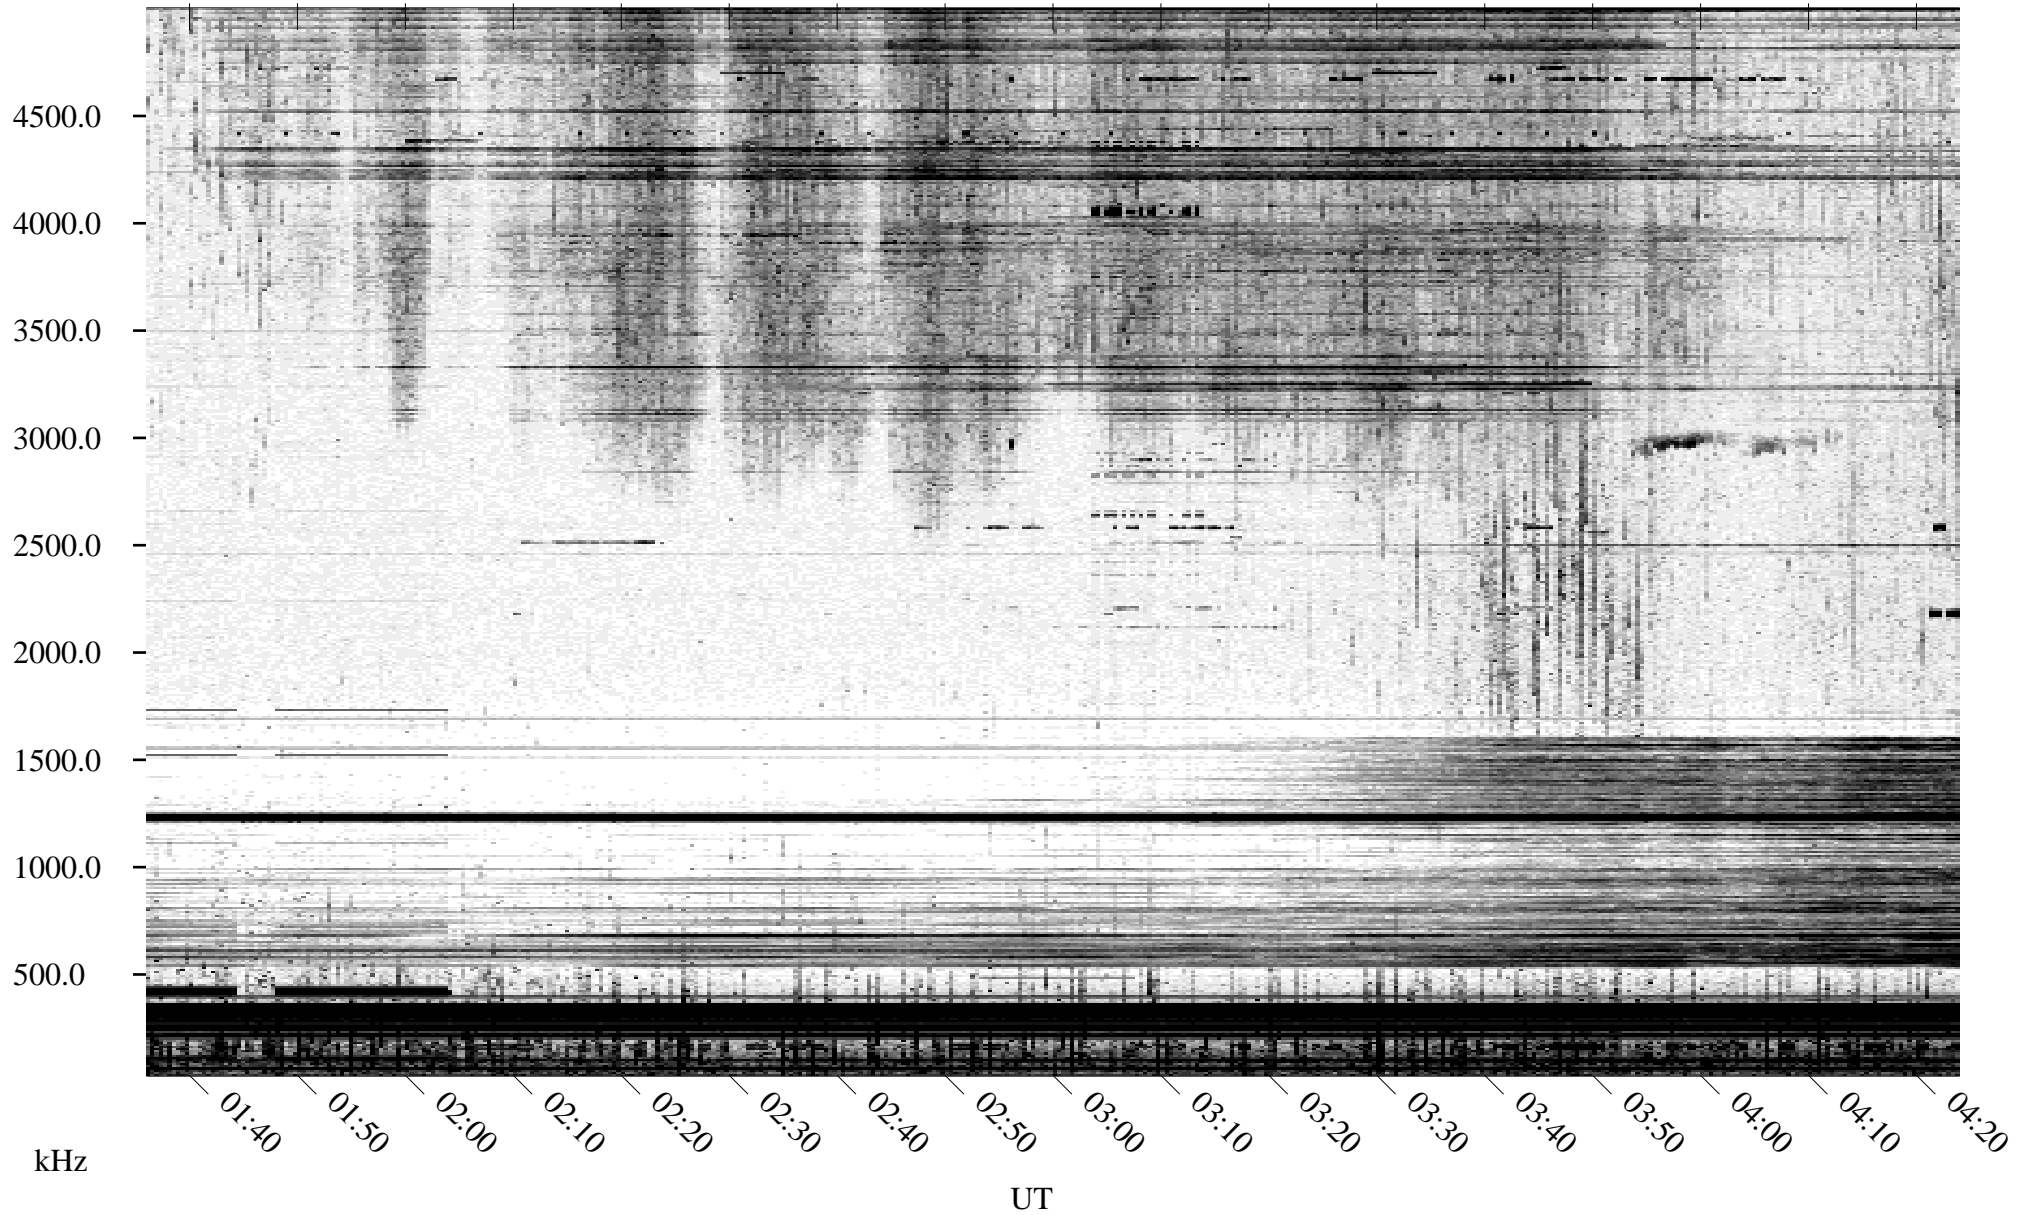

07/17/1995 Churchill, Manitoba

Linear Scale Black = 161 White = 15

ch95198l.r00m max_12

Page 1

07/17/1995 Churchill, Manitoba

Linear Scale Black = 161 White = 15

ch95198l.r00m max_12

Page 2

07/18/1995 Churchill, Manitoba

Linear Scale Black = 161 White = 15

ch95198l.r00m max_12

Page 3

07/18/1995 Churchill, Manitoba

Linear Scale Black = 161 White = 15

ch95198l.r00m max_12

Page 4

07/18/1995 Churchill, Manitoba

Linear Scale Black = 161 White = 15

ch95198l.r00m max_12

Page 5

07/18/1995 Churchill, Manitoba

Linear Scale Black = 161 White = 15

ch95198l.r00m max_12

Page 6

07/18/1995 Churchill, Manitoba

Linear Scale Black = 161 White = 15

ch95198l.r00m max_12

Page 7

07/18/1995 Churchill, Manitoba

Linear Scale Black = 161 White = 15

ch95198l.r00m max_12

Page 8