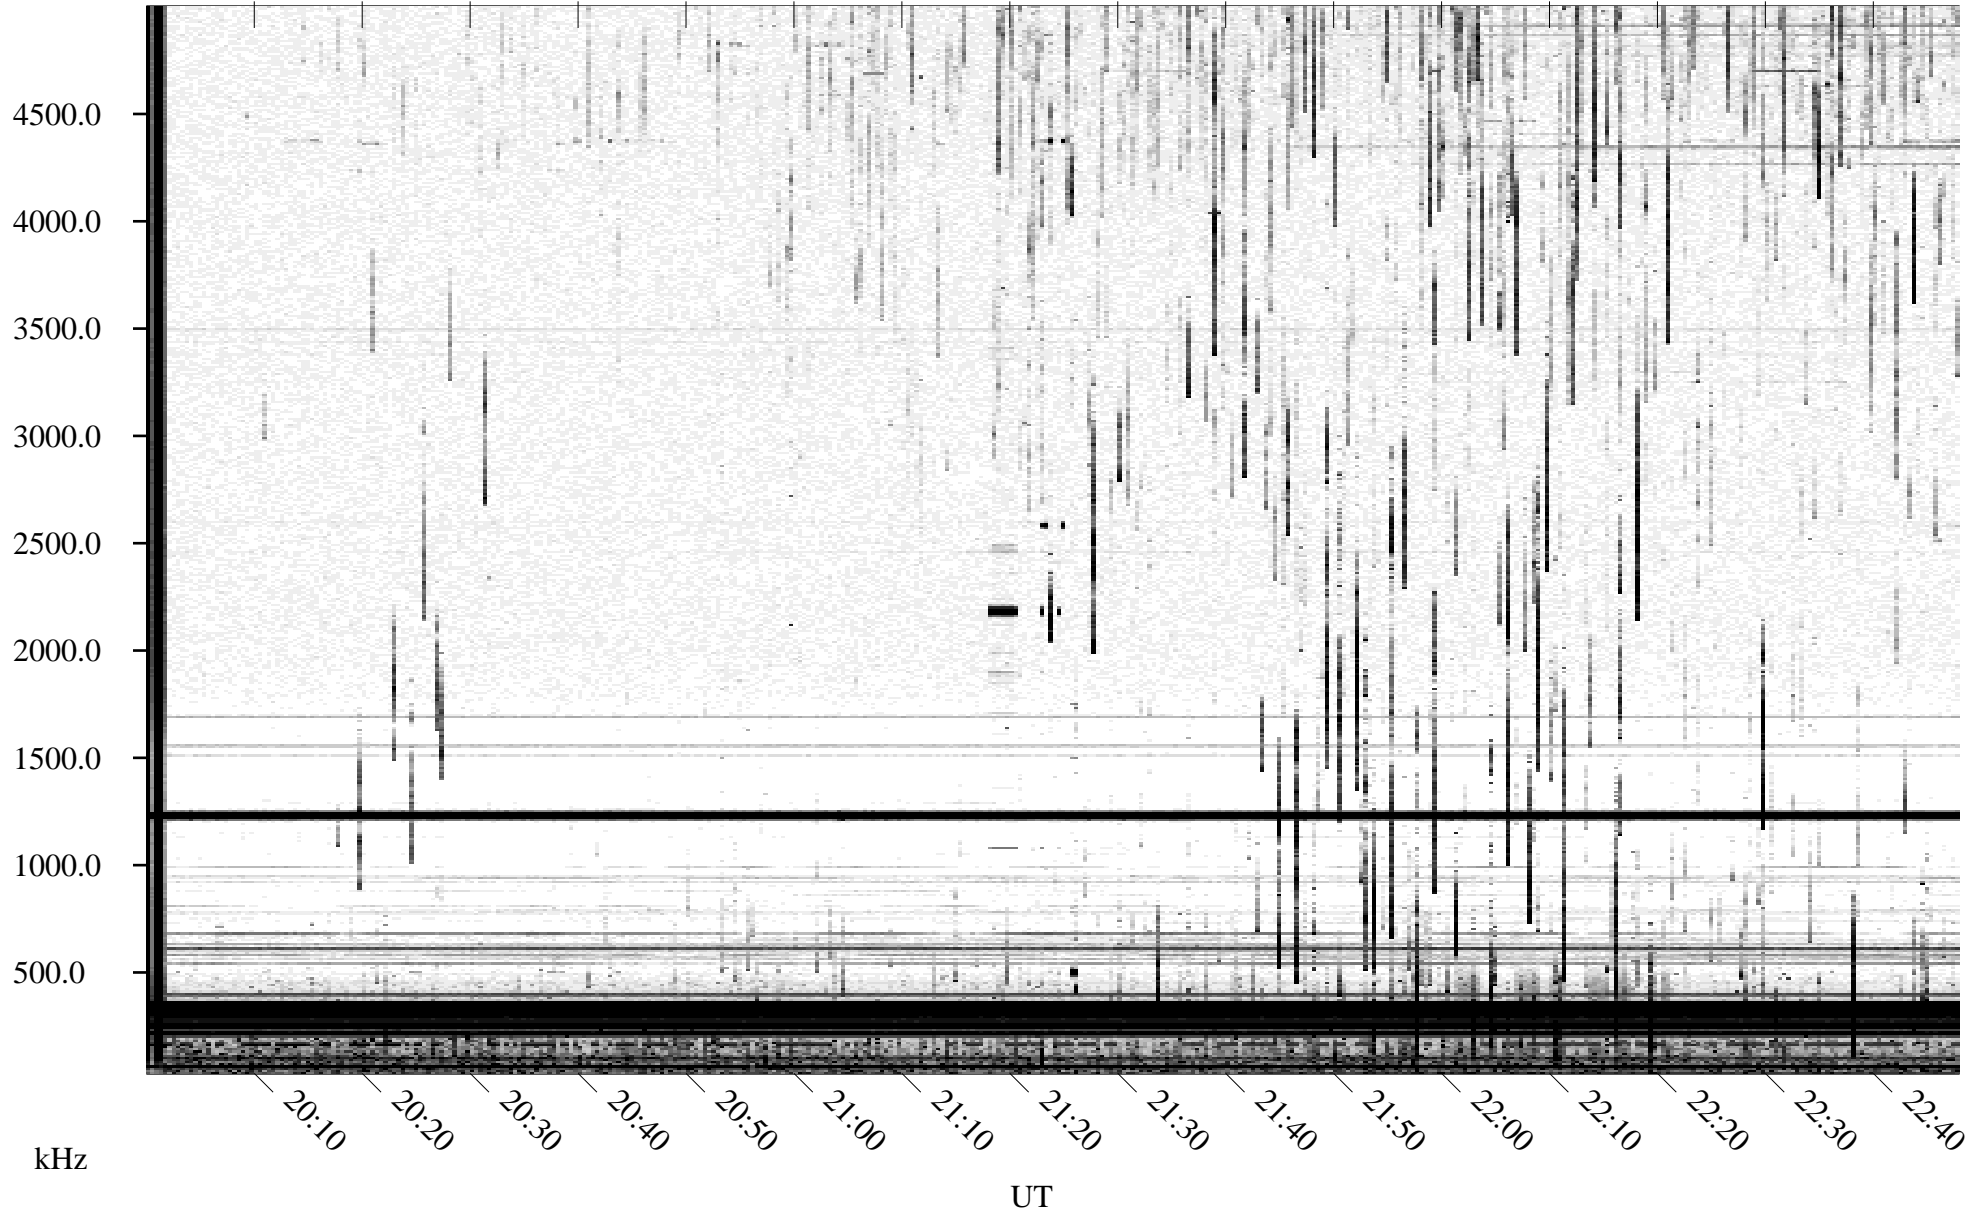

08/03/1995 Churchill, Manitoba

Linear Scale Black = 161 White = 15

ch95215l.r00m max_12

Page 1

08/03/1995 Churchill, Manitoba

Linear Scale Black = 161 White = 15

ch952151.r00m max_12

Page 2

08/04/1995 Churchill, Manitoba

Linear Scale Black = 161 White = 15

ch95215l.r00m max_12

Page 3

08/04/1995 Churchill, Manitoba

Linear Scale Black = 161 White = 15

ch95215l.r00m max_12

Page 4

08/04/1995 Churchill, Manitoba

Linear Scale Black = 161 White = 15

ch95215l.r00m max_12

Page 5

08/04/1995 Churchill, Manitoba

Linear Scale Black = 161 White = 15

ch95215l.r00m max_12

Page 6

08/04/1995 Churchill, Manitoba

Linear Scale Black = 161 White = 15

ch95215l.r00m max_12

Page 7

08/04/1995 Churchill, Manitoba

Linear Scale Black = 161 White = 15

ch95215l.r00m max_12

Page 8