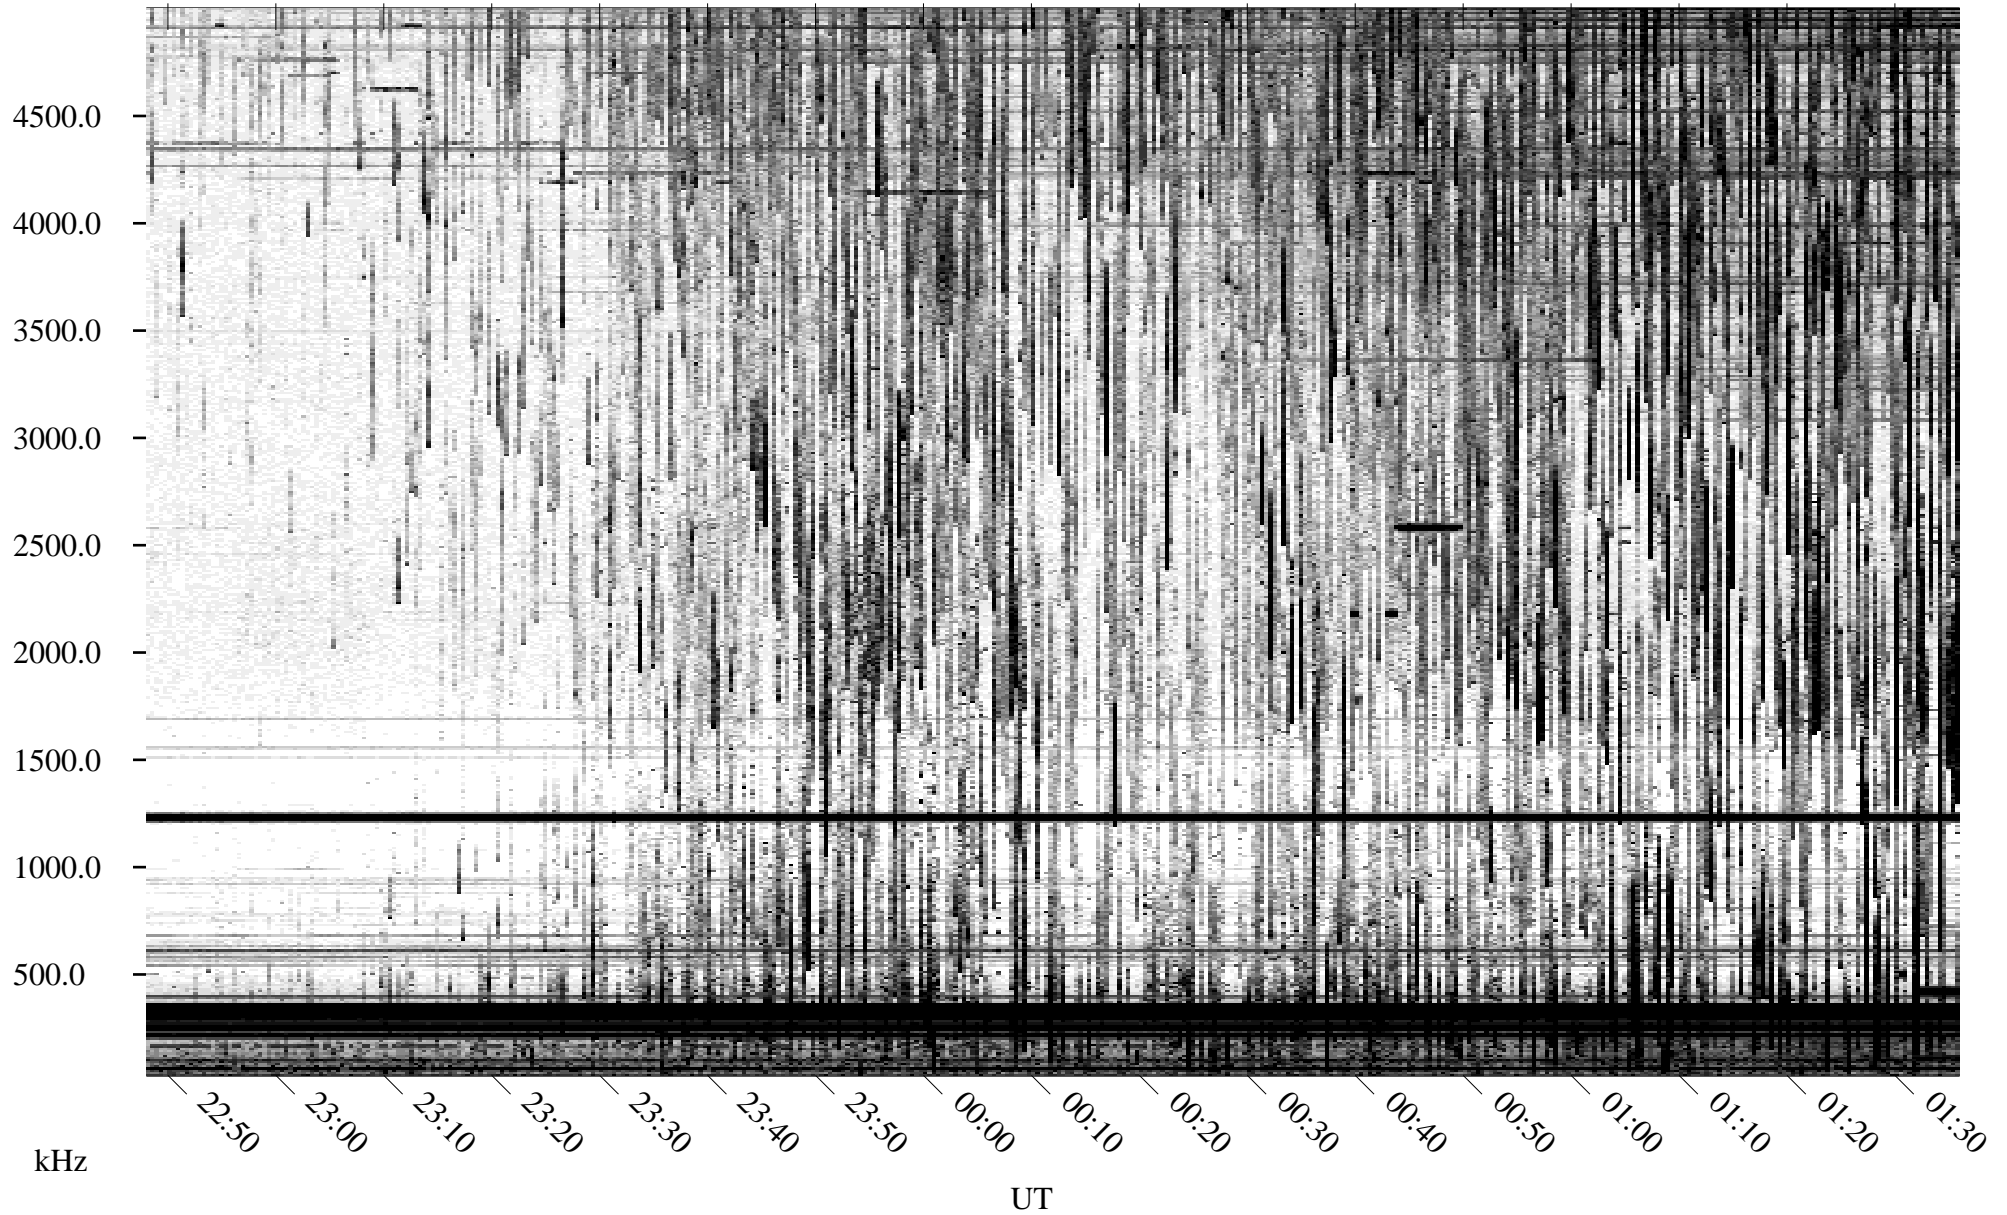

08/03/1995 Churchill, Manitoba

Linear Scale Black = 161 White = 15

ch95215l.r00m max_12

Page 1

08/03/1995 Churchill, Manitoba

Linear Scale Black = 161 White = 15

ch952151.r00m max_12

Page 2

08/04/1995 Churchill, Manitoba

Linear Scale Black = 161 White = 15

ch95215l.r00m max_12

Page 3

08/04/1995 Churchill, Manitoba

Linear Scale Black = 161 White = 15

ch95215l.r00m max_12

Page 4

08/04/1995 Churchill, Manitoba

Linear Scale Black = 161 White = 15

ch95215l.r00m max_12

Page 5

08/04/1995 Churchill, Manitoba

Linear Scale Black = 161 White = 15

ch95215l.r00m max_12

Page 6

08/04/1995 Churchill, Manitoba

Linear Scale Black = 161 White = 15

ch95215l.r00m max_12

Page 7

08/04/1995 Churchill, Manitoba

Linear Scale Black = 161 White = 15

ch95215l.r00m max_12

Page 8