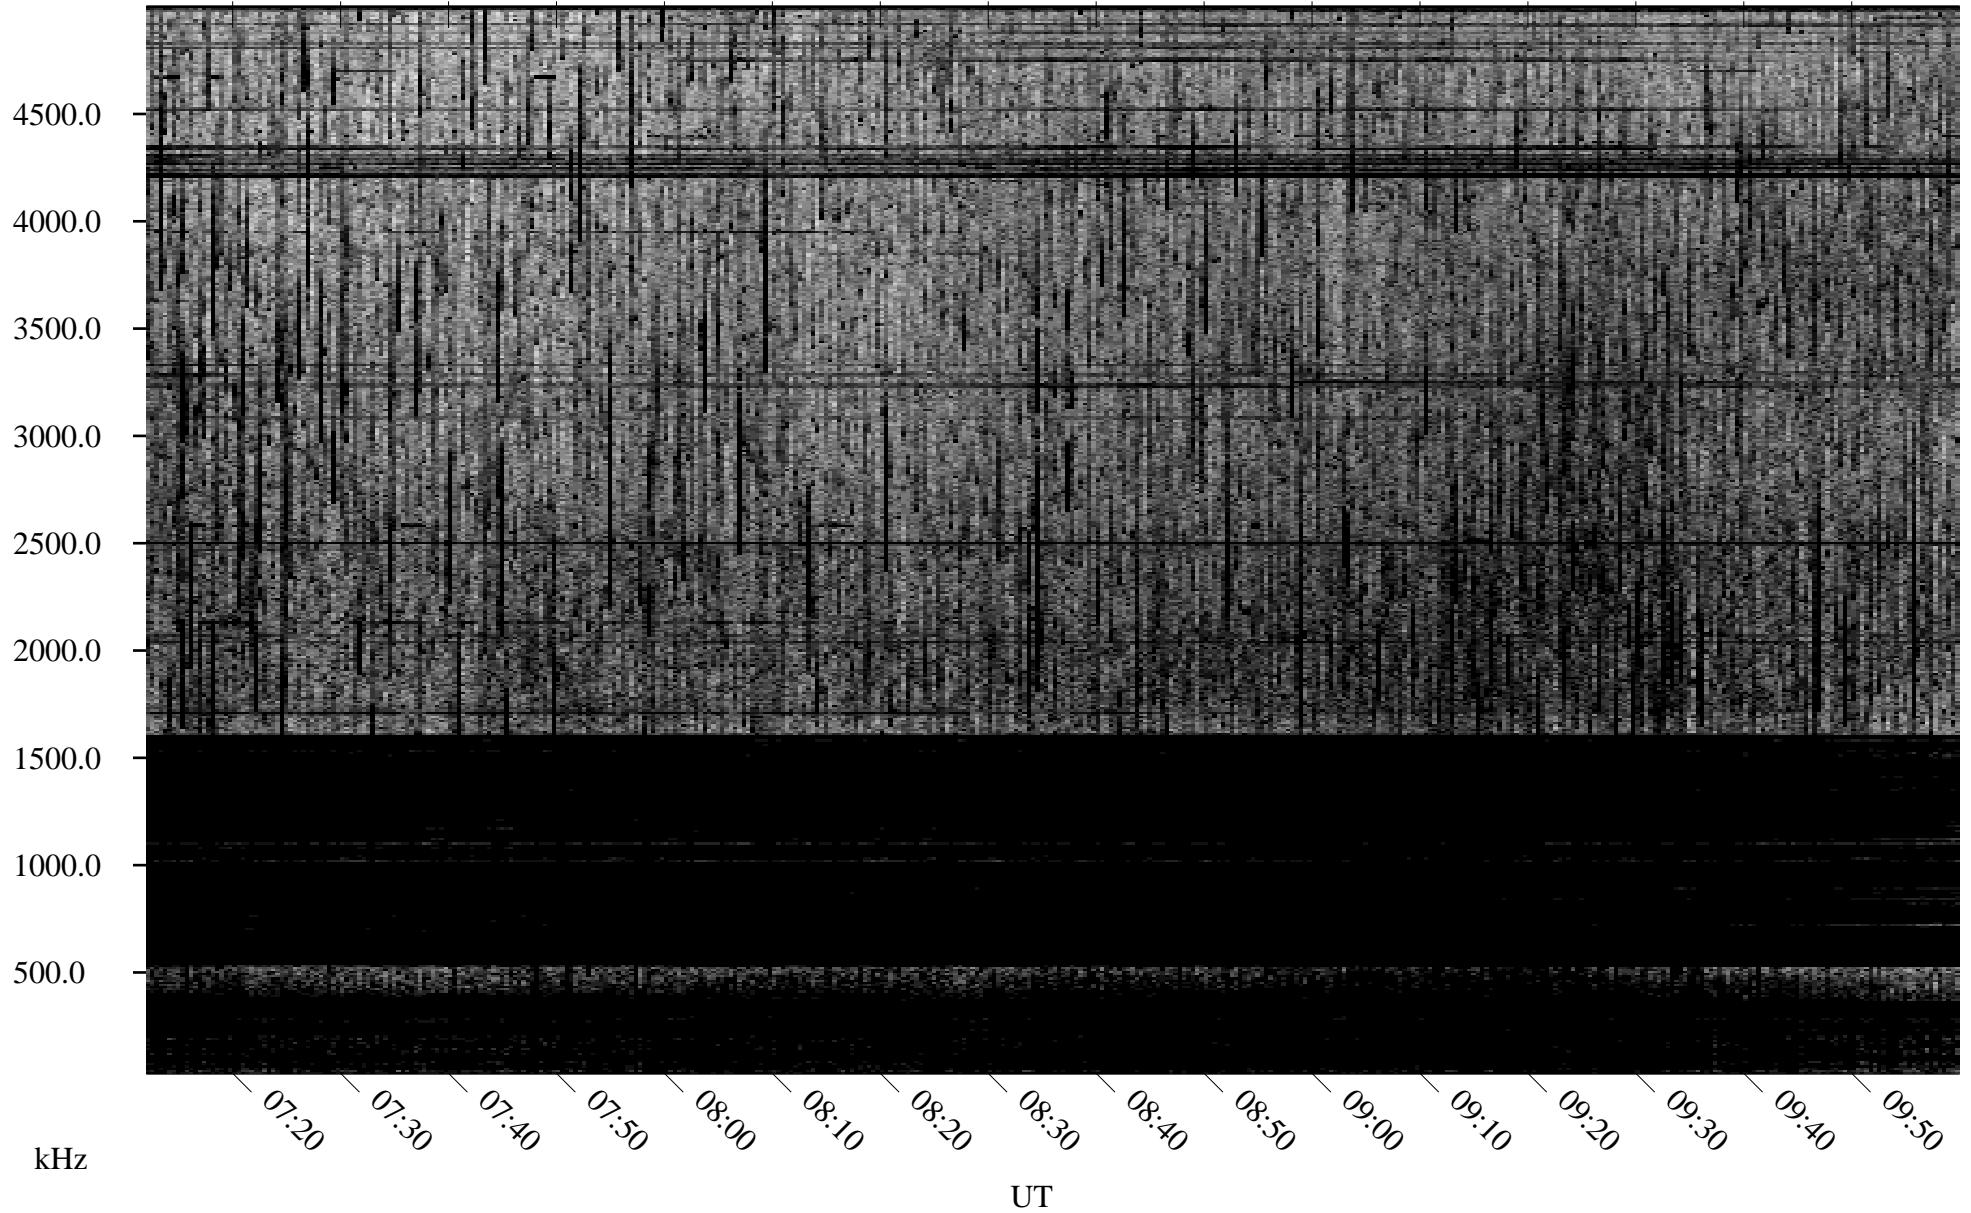

08/03/1995 Churchill, Manitoba

Linear Scale Black = 161 White = 15

ch95215l.r00m max_12

Page 1

08/03/1995 Churchill, Manitoba

Linear Scale Black = 161 White = 15

ch952151.r00m max_12

Page 2

08/04/1995 Churchill, Manitoba

Linear Scale Black = 161 White = 15

ch95215l.r00m max_12

Page 3

08/04/1995 Churchill, Manitoba

Linear Scale Black = 161 White = 15

ch95215l.r00m max_12

Page 4

08/04/1995 Churchill, Manitoba

Linear Scale Black = 161 White = 15

ch95215l.r00m max_12

Page 5

08/04/1995 Churchill, Manitoba

Linear Scale Black = 161 White = 15

ch95215l.r00m max_12

Page 6

08/04/1995 Churchill, Manitoba

Linear Scale Black = 161 White = 15

ch95215l.r00m max_12

Page 7

08/04/1995 Churchill, Manitoba

Linear Scale Black = 161 White = 15

ch95215l.r00m max_12

Page 8