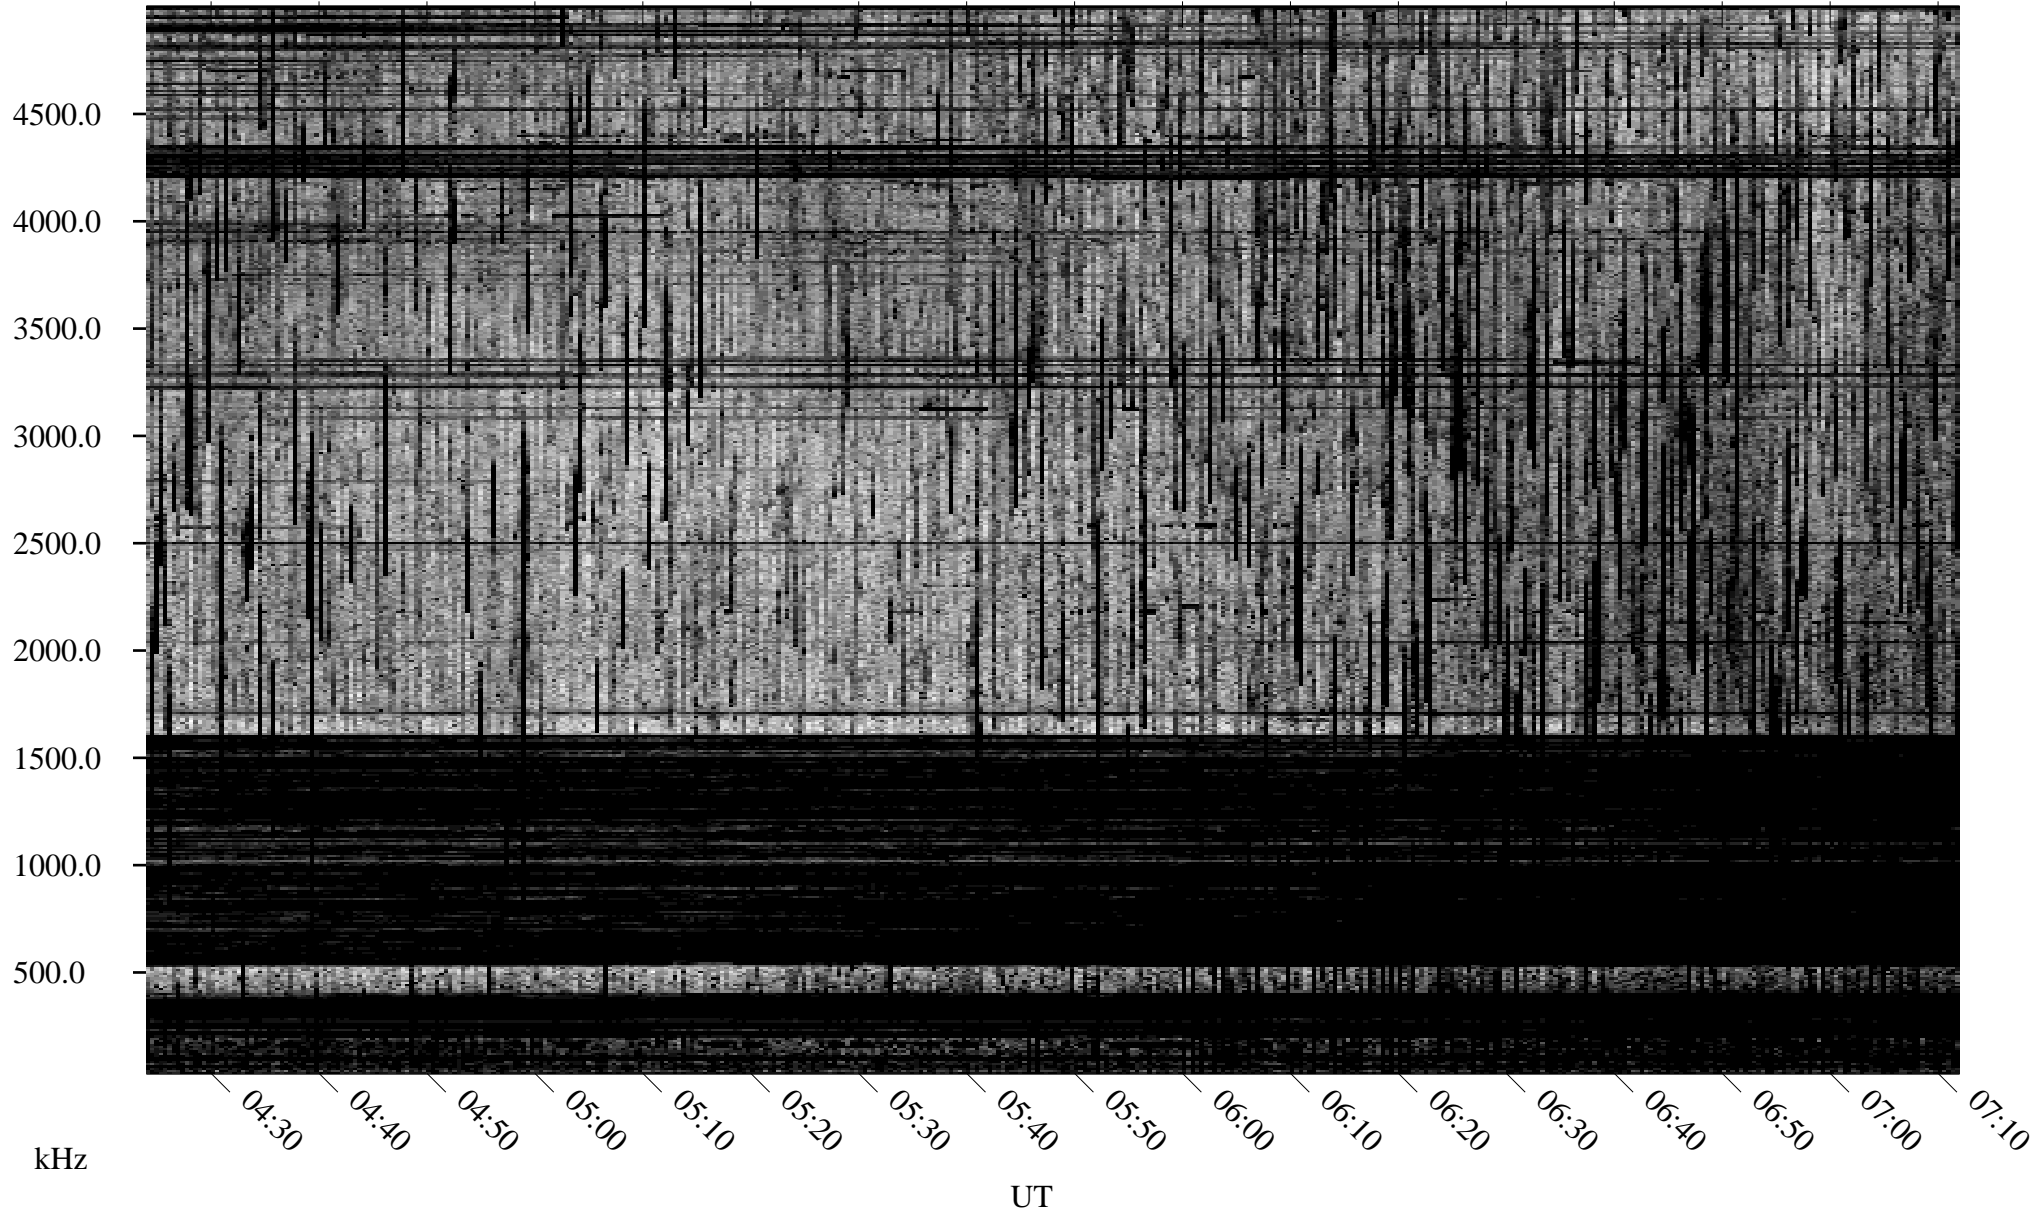

08/03/1995 Churchill, Manitoba

Linear Scale Black = 161 White = 15

ch95215l.r00m max_12

Page 1

08/03/1995 Churchill, Manitoba

Linear Scale Black = 161 White = 15

ch952151.r00m max_12

Page 2

08/04/1995 Churchill, Manitoba

Linear Scale Black = 161 White = 15

ch95215l.r00m max_12

Page 3

08/04/1995 Churchill, Manitoba

Linear Scale Black = 161 White = 15

ch95215l.r00m max_12

Page 4

08/04/1995 Churchill, Manitoba

Linear Scale Black = 161 White = 15

ch95215l.r00m max_12

Page 5

08/04/1995 Churchill, Manitoba

Linear Scale Black = 161 White = 15

ch95215l.r00m max_12

Page 6

08/04/1995 Churchill, Manitoba

Linear Scale Black = 161 White = 15

ch95215l.r00m max_12

Page 7

08/04/1995 Churchill, Manitoba

Linear Scale Black = 161 White = 15

ch95215l.r00m max_12

Page 8