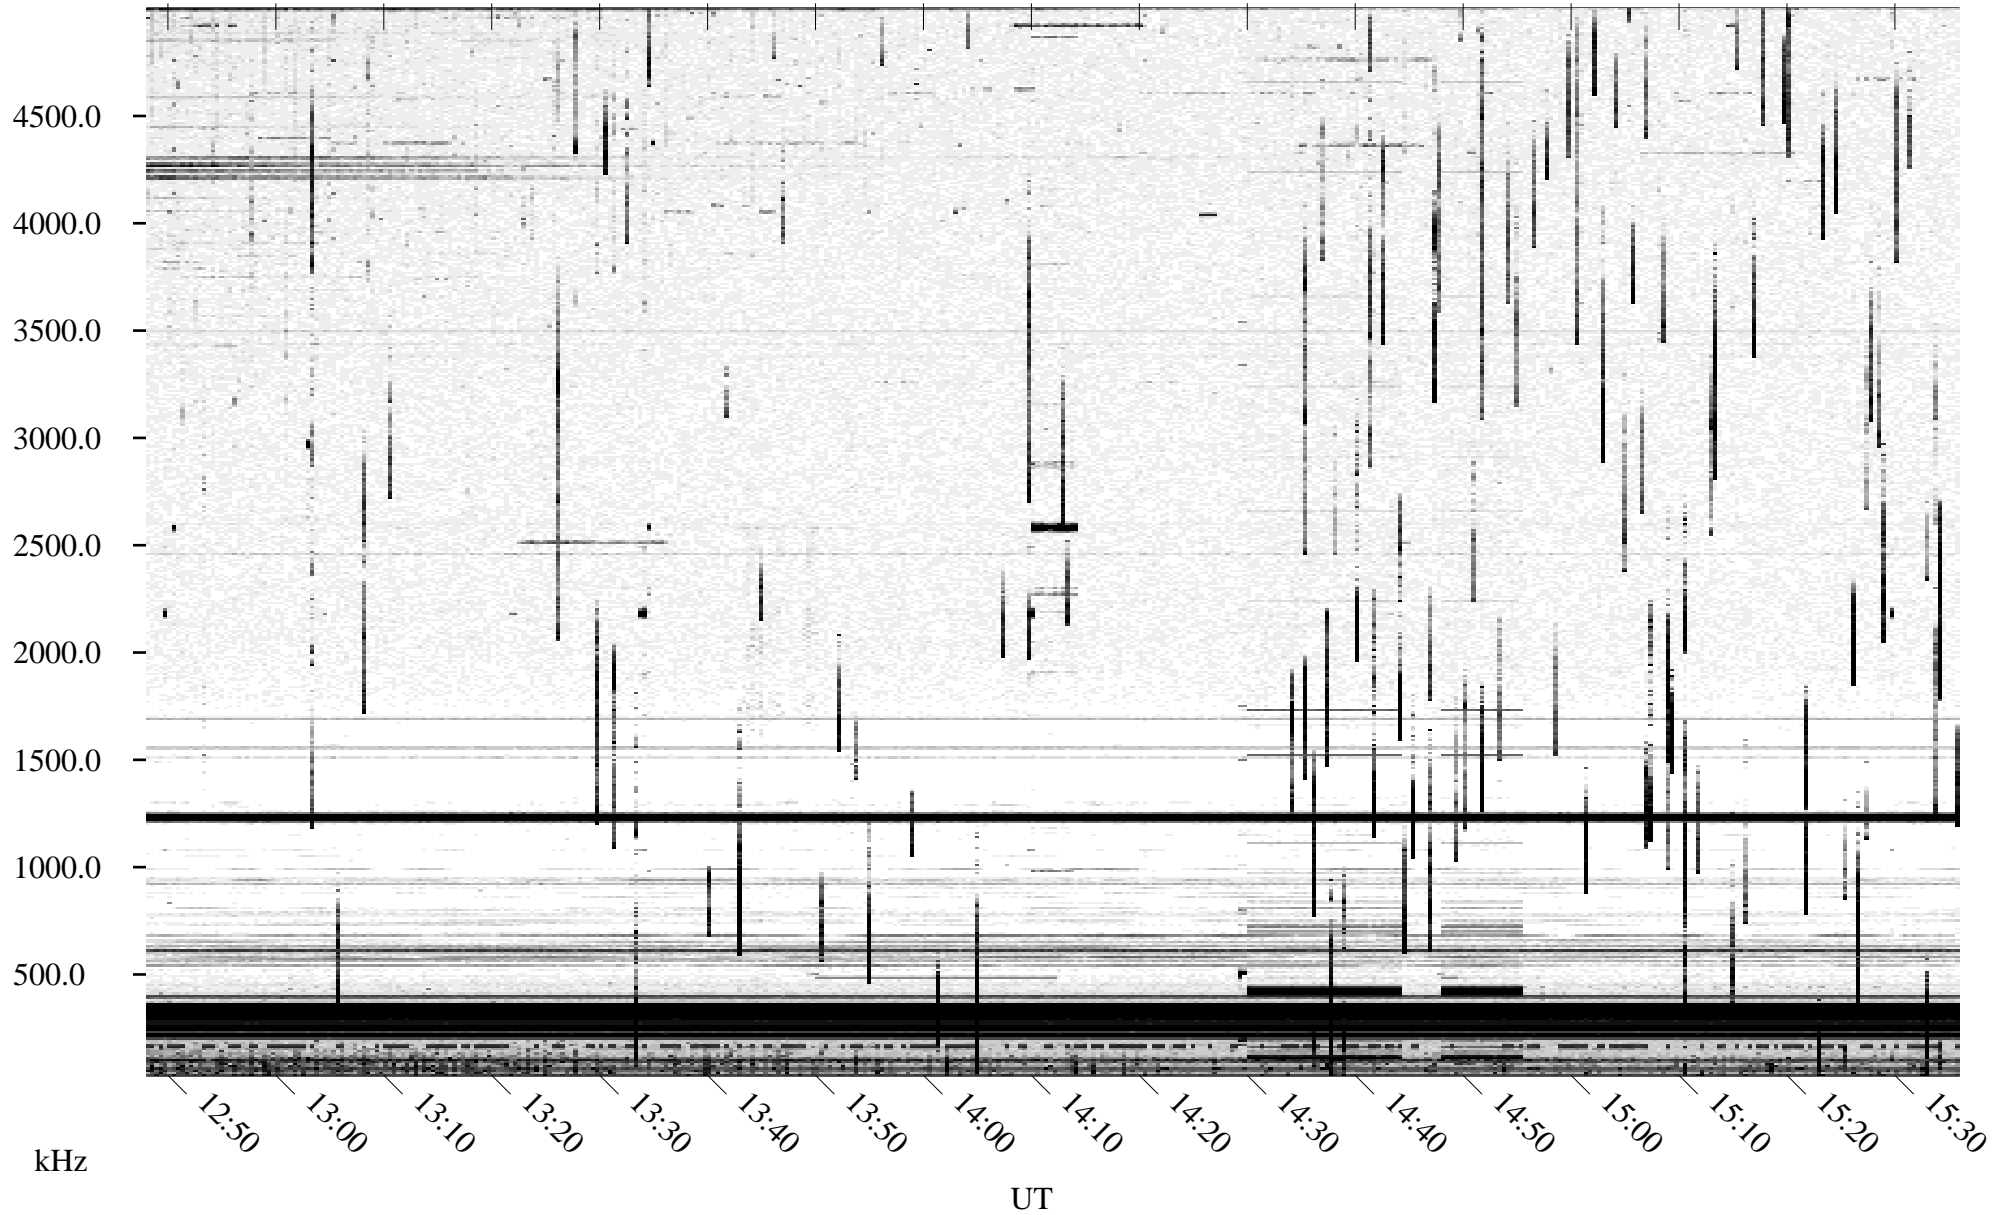

08/03/1995 Churchill, Manitoba

Linear Scale Black = 161 White = 15

ch95215l.r00m max_12

Page 1

08/03/1995 Churchill, Manitoba

Linear Scale Black = 161 White = 15

ch952151.r00m max_12

Page 2

08/04/1995 Churchill, Manitoba

Linear Scale Black = 161 White = 15

ch95215l.r00m max_12

Page 3

08/04/1995 Churchill, Manitoba

Linear Scale Black = 161 White = 15

ch95215l.r00m max_12

Page 4

08/04/1995 Churchill, Manitoba

Linear Scale Black = 161 White = 15

ch95215l.r00m max_12

Page 5

08/04/1995 Churchill, Manitoba

Linear Scale Black = 161 White = 15

ch95215l.r00m max_12

Page 6

08/04/1995 Churchill, Manitoba

Linear Scale Black = 161 White = 15

ch95215l.r00m max_12

Page 7

08/04/1995 Churchill, Manitoba

Linear Scale Black = 161 White = 15

ch95215l.r00m max_12

Page 8