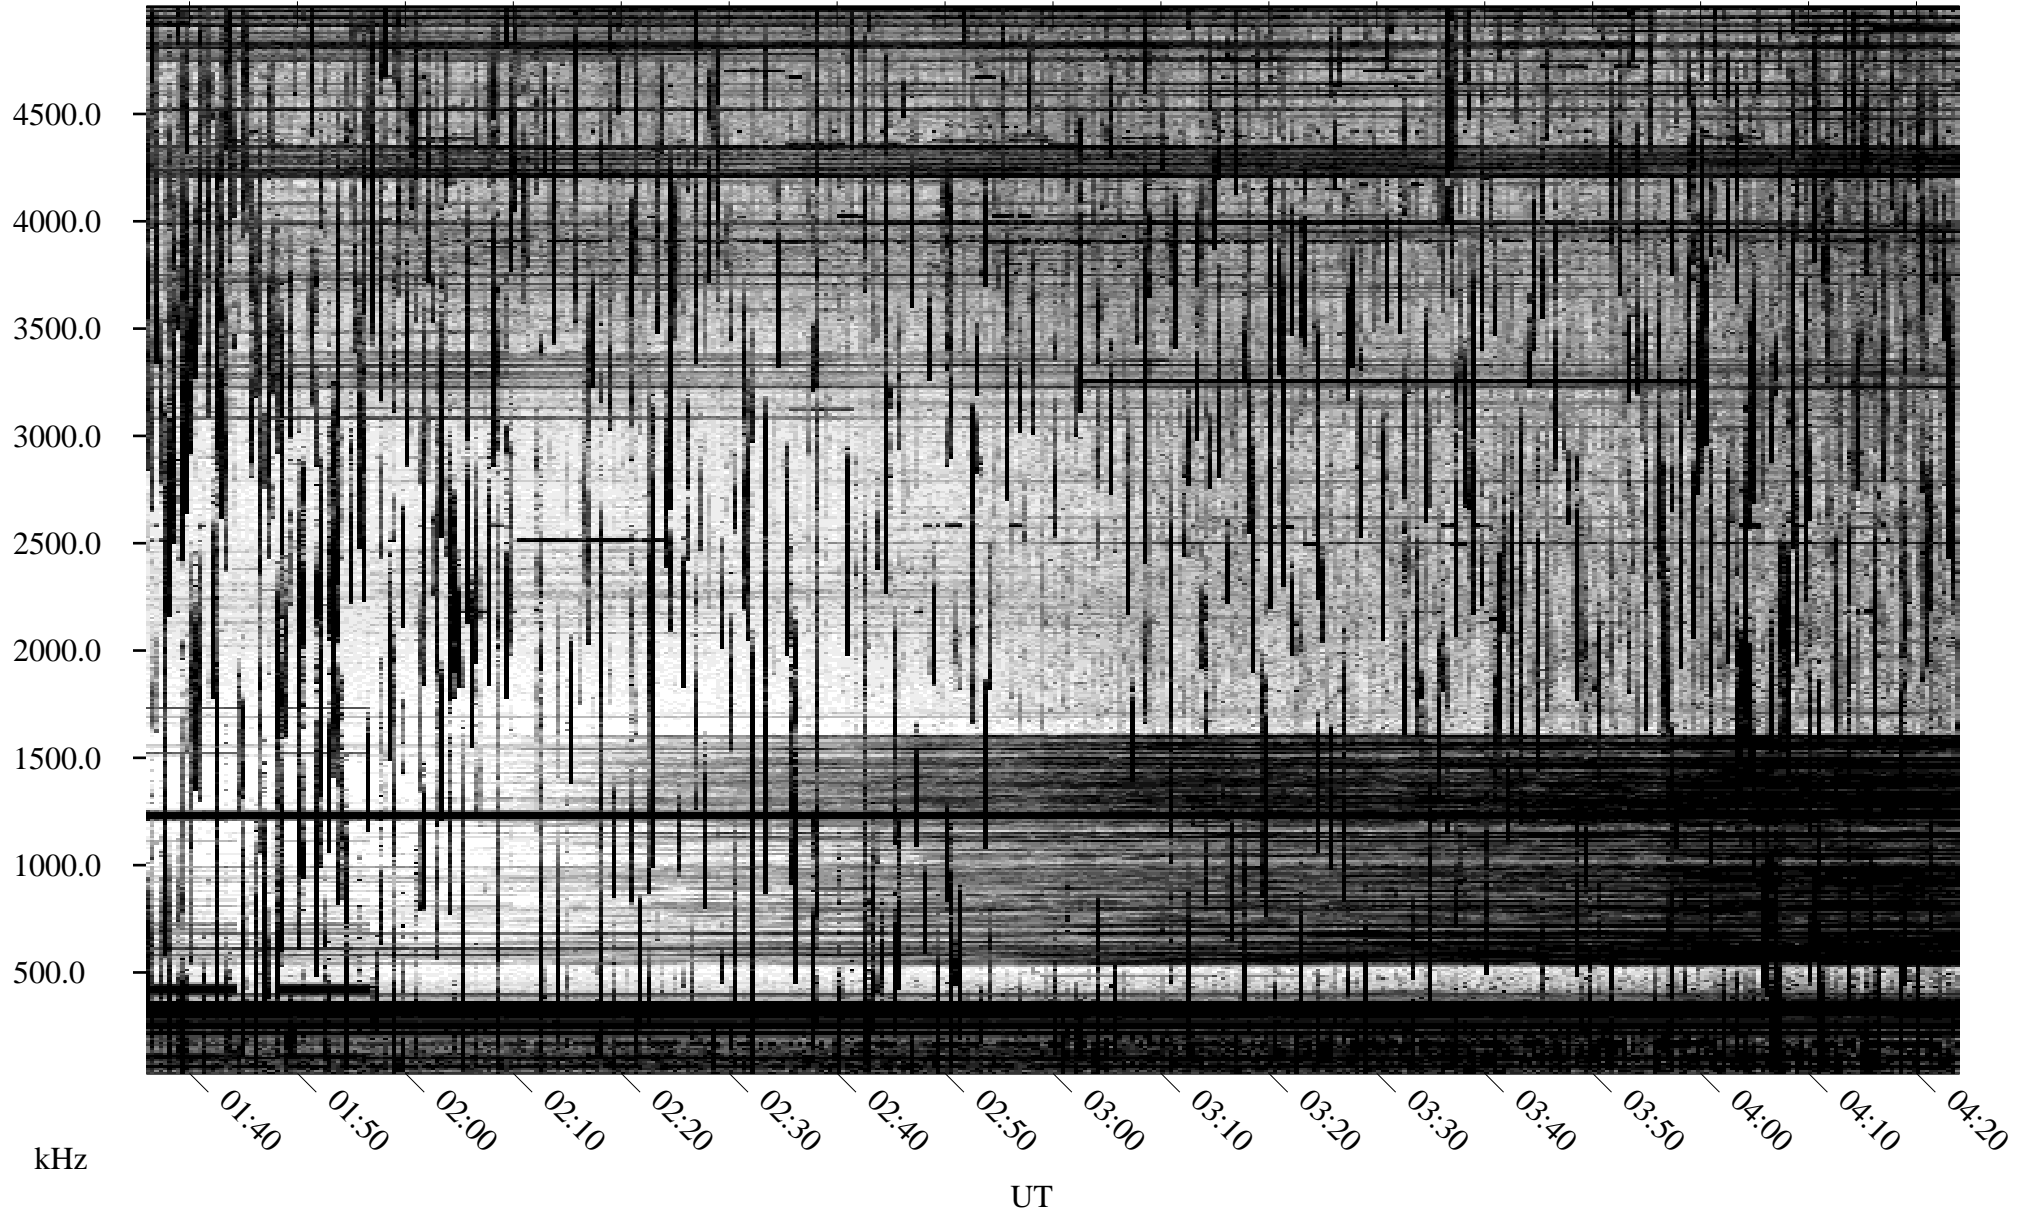

08/03/1995 Churchill, Manitoba

Linear Scale Black = 161 White = 15

ch95215l.r00m max_12

Page 1

08/03/1995 Churchill, Manitoba

Linear Scale Black = 161 White = 15

ch952151.r00m max_12

Page 2

08/04/1995 Churchill, Manitoba

Linear Scale Black = 161 White = 15

ch95215l.r00m max_12

Page 3

08/04/1995 Churchill, Manitoba

Linear Scale Black = 161 White = 15

ch95215l.r00m max_12

Page 4

08/04/1995 Churchill, Manitoba

Linear Scale Black = 161 White = 15

ch95215l.r00m max_12

Page 5

08/04/1995 Churchill, Manitoba

Linear Scale Black = 161 White = 15

ch95215l.r00m max_12

Page 6

08/04/1995 Churchill, Manitoba

Linear Scale Black = 161 White = 15

ch95215l.r00m max_12

Page 7

08/04/1995 Churchill, Manitoba

Linear Scale Black = 161 White = 15

ch95215l.r00m max_12

Page 8