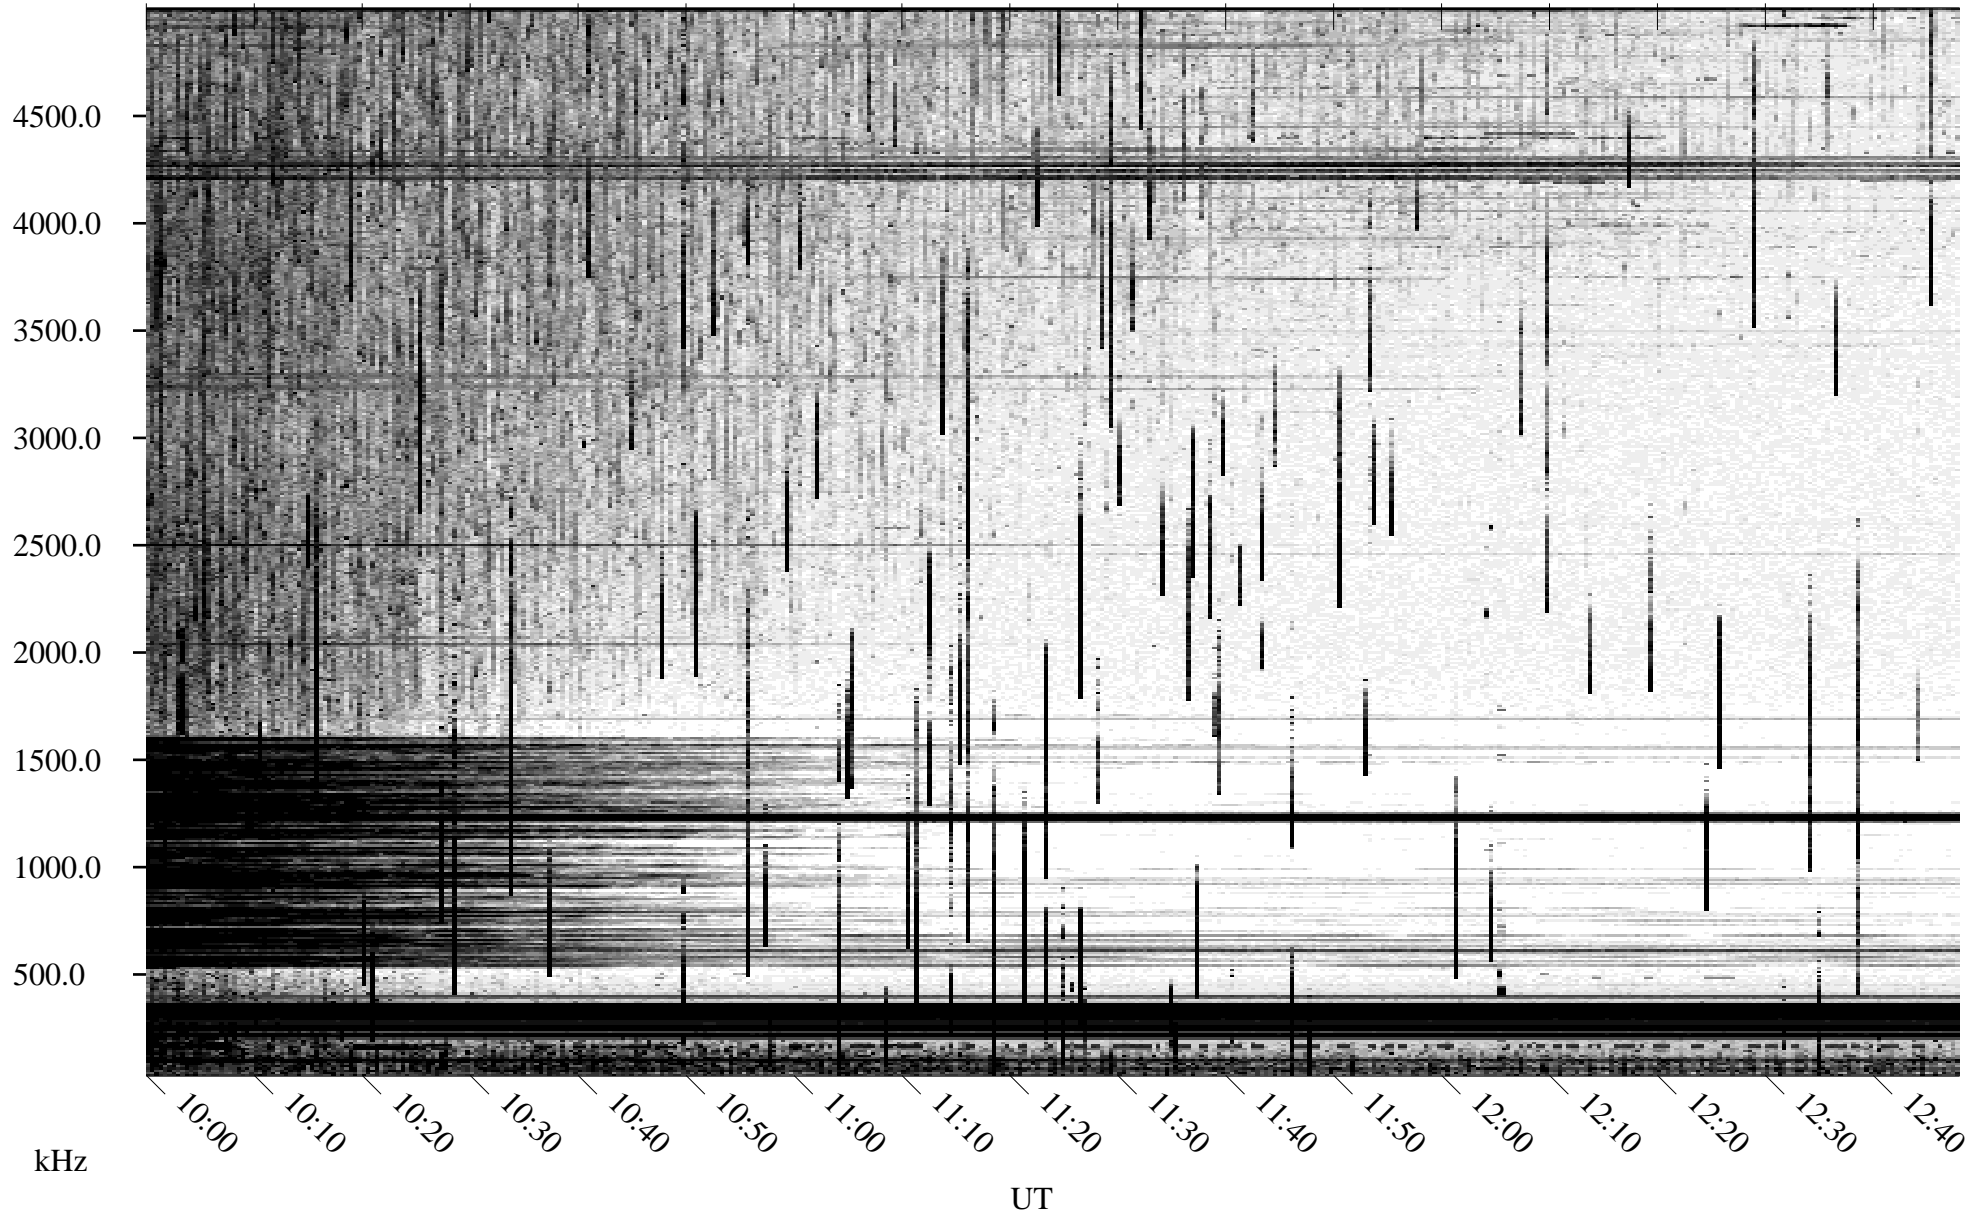

08/03/1995 Churchill, Manitoba

Linear Scale Black = 161 White = 15

ch95215l.r00m max_12

Page 1

08/03/1995 Churchill, Manitoba

Linear Scale Black = 161 White = 15

ch952151.r00m max_12

Page 2

08/04/1995 Churchill, Manitoba

Linear Scale Black = 161 White = 15

ch95215l.r00m max_12

Page 3

08/04/1995 Churchill, Manitoba

Linear Scale Black = 161 White = 15

ch95215l.r00m max_12

Page 4

08/04/1995 Churchill, Manitoba

Linear Scale Black = 161 White = 15

ch95215l.r00m max_12

Page 5

08/04/1995 Churchill, Manitoba

Linear Scale Black = 161 White = 15

ch95215l.r00m max_12

Page 6

08/04/1995 Churchill, Manitoba

Linear Scale Black = 161 White = 15

ch95215l.r00m max_12

Page 7

08/04/1995 Churchill, Manitoba

Linear Scale Black = 161 White = 15

ch95215l.r00m max_12

Page 8