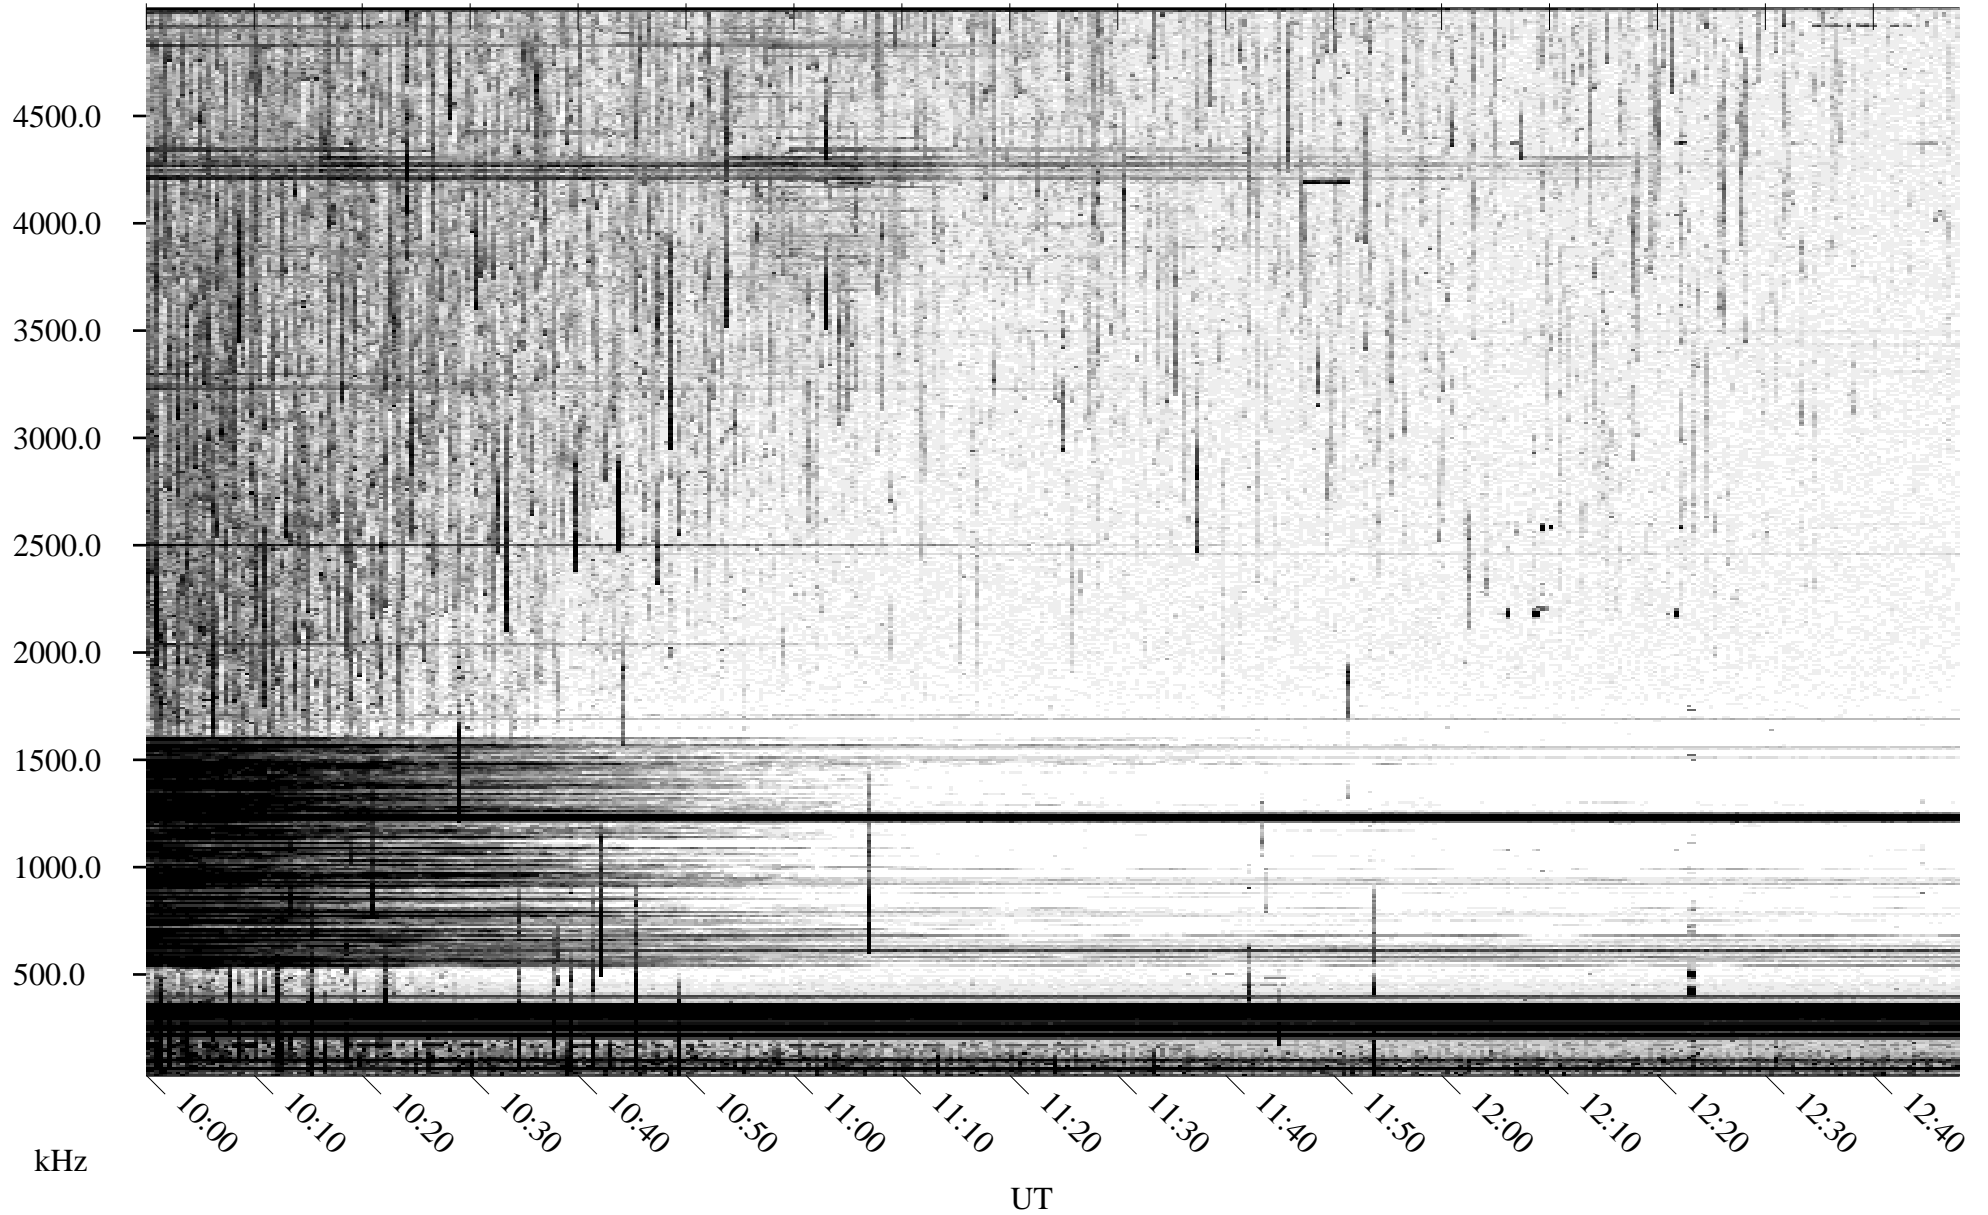

08/04/1995 Churchill, Manitoba

Linear Scale Black = 161 White = 15

ch95216l.r00m max_12

Page 1

08/04/1995 Churchill, Manitoba

Linear Scale Black = 161 White = 15

ch95216l.r00m max_12

Page 2

08/05/1995 Churchill, Manitoba

Linear Scale Black = 161 White = 15

ch95216l.r00m max_12

Page 3

08/05/1995 Churchill, Manitoba

Linear Scale Black = 161 White = 15

ch95216l.r00m max_12

Page 4

08/05/1995 Churchill, Manitoba

Linear Scale Black = 161 White = 15

ch95216l.r00m max_12

Page 5

08/05/1995 Churchill, Manitoba

Linear Scale Black = 161 White = 15

ch95216l.r00m max_12

Page 6

08/05/1995 Churchill, Manitoba

Linear Scale Black = 161 White = 15

ch95216l.r00m max_12

Page 7

08/05/1995 Churchill, Manitoba

Linear Scale Black = 161 White = 15

ch95216l.r00m max_12

Page 8