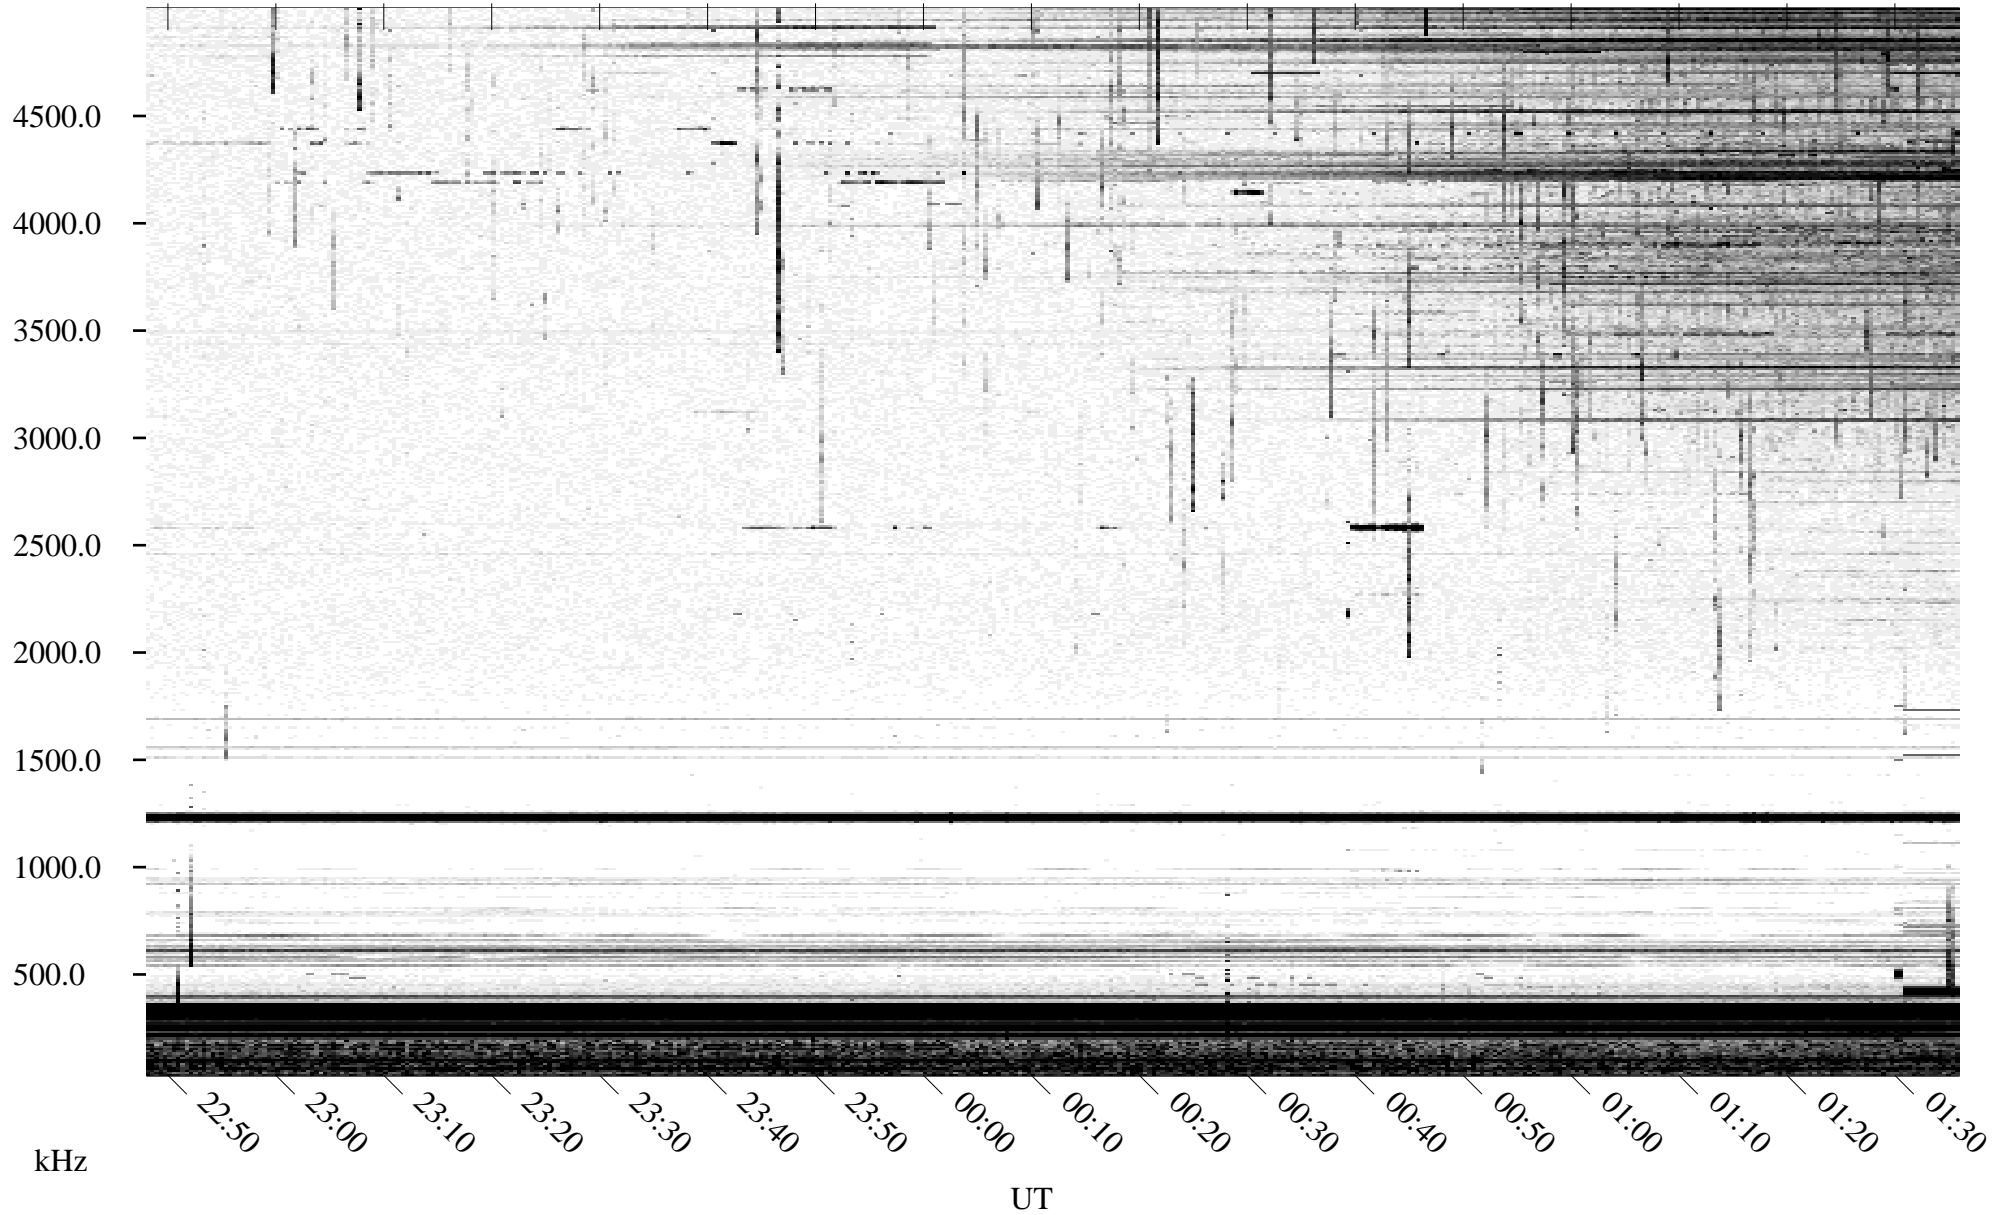

08/04/1995 Churchill, Manitoba

Linear Scale Black = 161 White = 15

ch95216l.r00m max_12

Page 1

08/04/1995 Churchill, Manitoba

Linear Scale Black = 161 White = 15

ch95216l.r00m max_12

Page 2

08/05/1995 Churchill, Manitoba

Linear Scale Black = 161 White = 15

ch95216l.r00m max_12

Page 3

08/05/1995 Churchill, Manitoba

Linear Scale Black = 161 White = 15

ch95216l.r00m max_12

Page 4

08/05/1995 Churchill, Manitoba

Linear Scale Black = 161 White = 15

ch95216l.r00m max_12

Page 5

08/05/1995 Churchill, Manitoba

Linear Scale Black = 161 White = 15

ch95216l.r00m max_12

Page 6

08/05/1995 Churchill, Manitoba

Linear Scale Black = 161 White = 15

ch95216l.r00m max_12

Page 7

08/05/1995 Churchill, Manitoba

Linear Scale Black = 161 White = 15

ch95216l.r00m max_12

Page 8