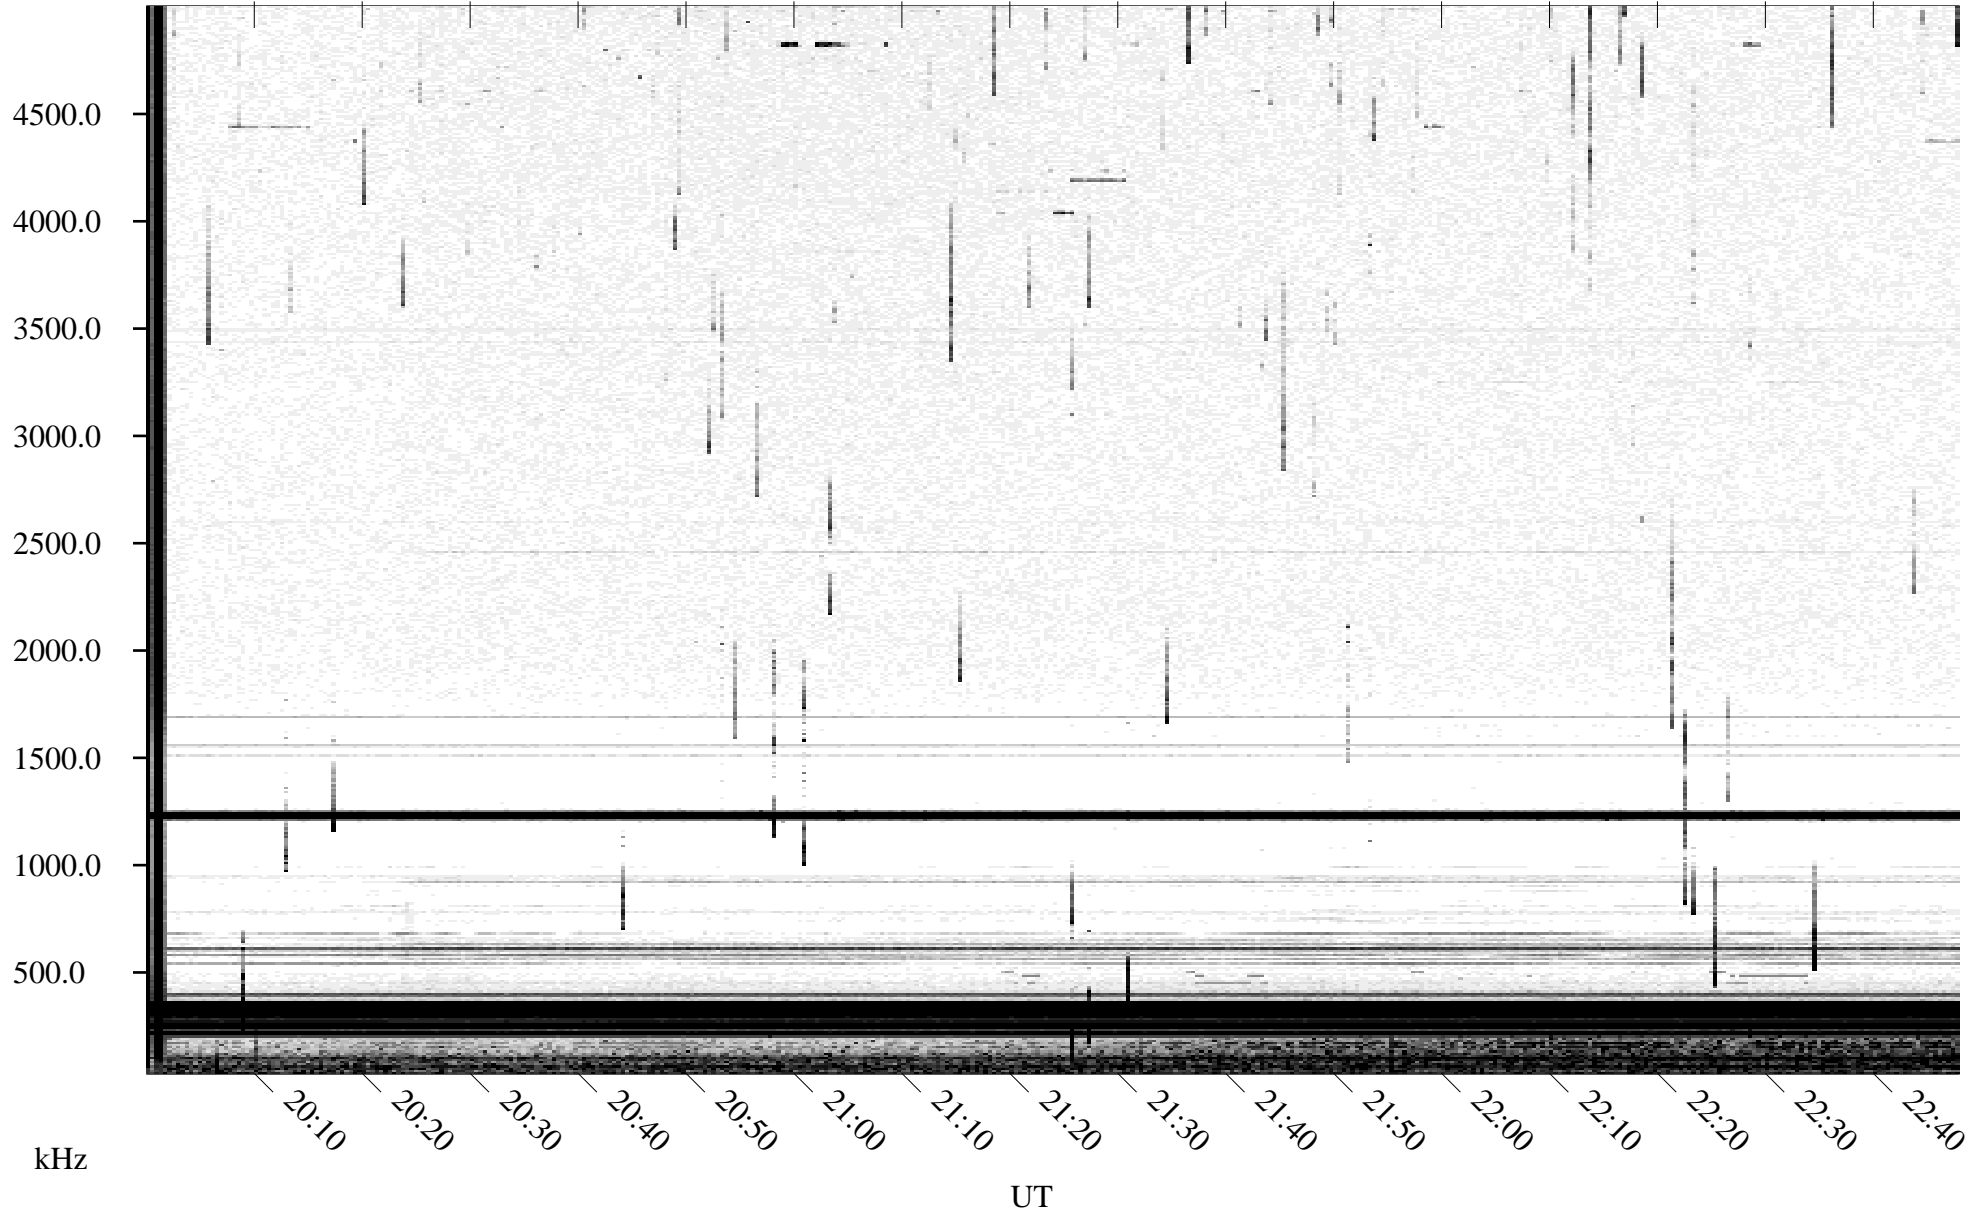

08/04/1995 Churchill, Manitoba

Linear Scale Black = 161 White = 15

ch95216l.r00m max_12

Page 1

08/04/1995 Churchill, Manitoba

Linear Scale Black = 161 White = 15

ch95216l.r00m max_12

Page 2

08/05/1995 Churchill, Manitoba

Linear Scale Black = 161 White = 15

ch95216l.r00m max_12

Page 3

08/05/1995 Churchill, Manitoba

Linear Scale Black = 161 White = 15

ch95216l.r00m max_12

Page 4

08/05/1995 Churchill, Manitoba

Linear Scale Black = 161 White = 15

ch95216l.r00m max_12

Page 5

08/05/1995 Churchill, Manitoba

Linear Scale Black = 161 White = 15

ch95216l.r00m max_12

Page 6

08/05/1995 Churchill, Manitoba

Linear Scale Black = 161 White = 15

ch95216l.r00m max_12

Page 7

08/05/1995 Churchill, Manitoba

Linear Scale Black = 161 White = 15

ch95216l.r00m max_12

Page 8