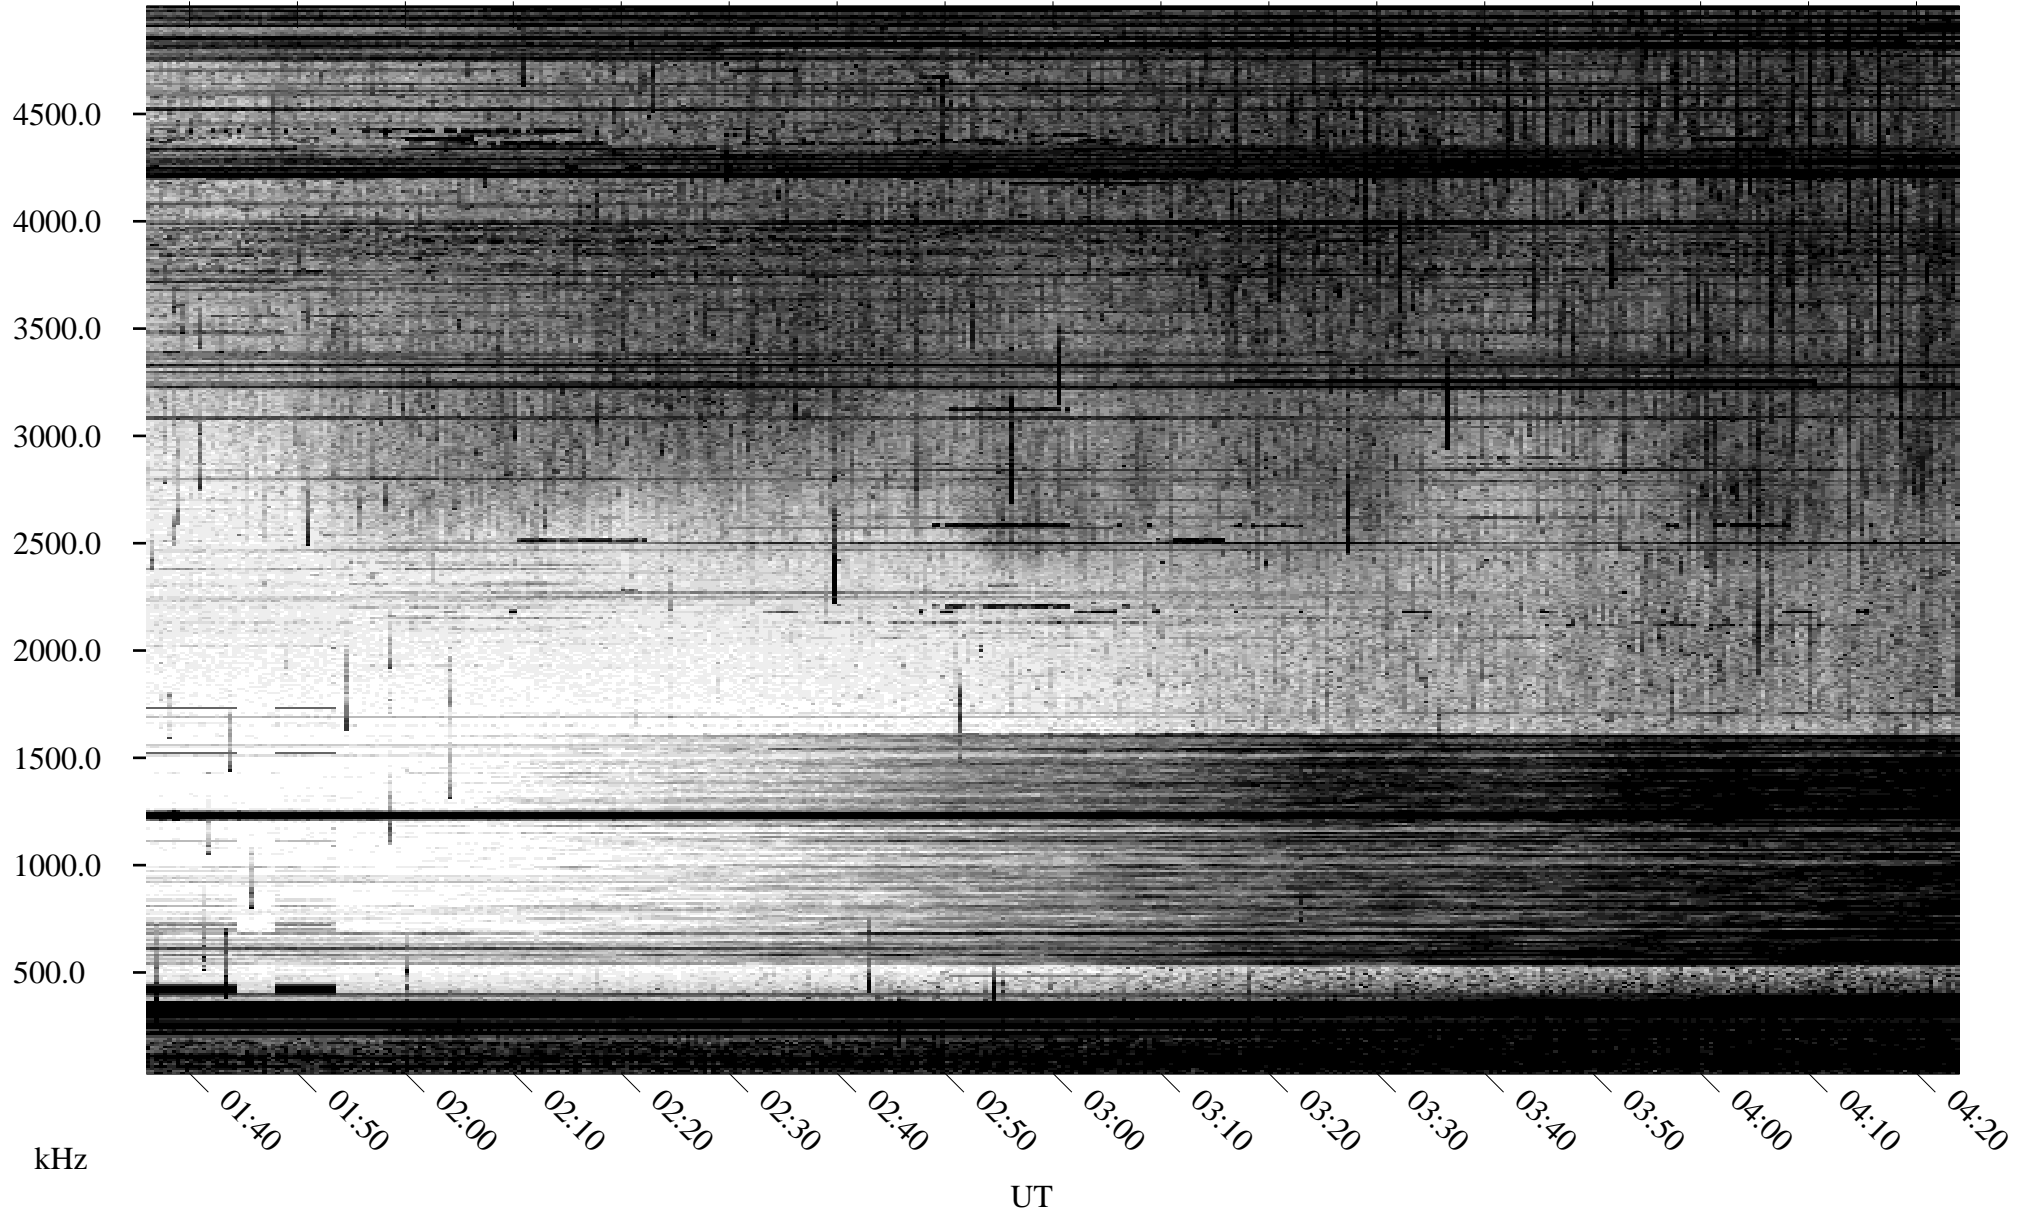

08/04/1995 Churchill, Manitoba

Linear Scale Black = 161 White = 15

ch95216l.r00m max_12

Page 1

08/04/1995 Churchill, Manitoba

Linear Scale Black = 161 White = 15

ch95216l.r00m max_12

Page 2

08/05/1995 Churchill, Manitoba

Linear Scale Black = 161 White = 15

ch95216l.r00m max_12

Page 3

08/05/1995 Churchill, Manitoba

Linear Scale Black = 161 White = 15

ch95216l.r00m max_12

Page 4

08/05/1995 Churchill, Manitoba

Linear Scale Black = 161 White = 15

ch95216l.r00m max_12

Page 5

08/05/1995 Churchill, Manitoba

Linear Scale Black = 161 White = 15

ch95216l.r00m max_12

Page 6

08/05/1995 Churchill, Manitoba

Linear Scale Black = 161 White = 15

ch95216l.r00m max_12

Page 7

08/05/1995 Churchill, Manitoba

Linear Scale Black = 161 White = 15

ch95216l.r00m max_12

Page 8