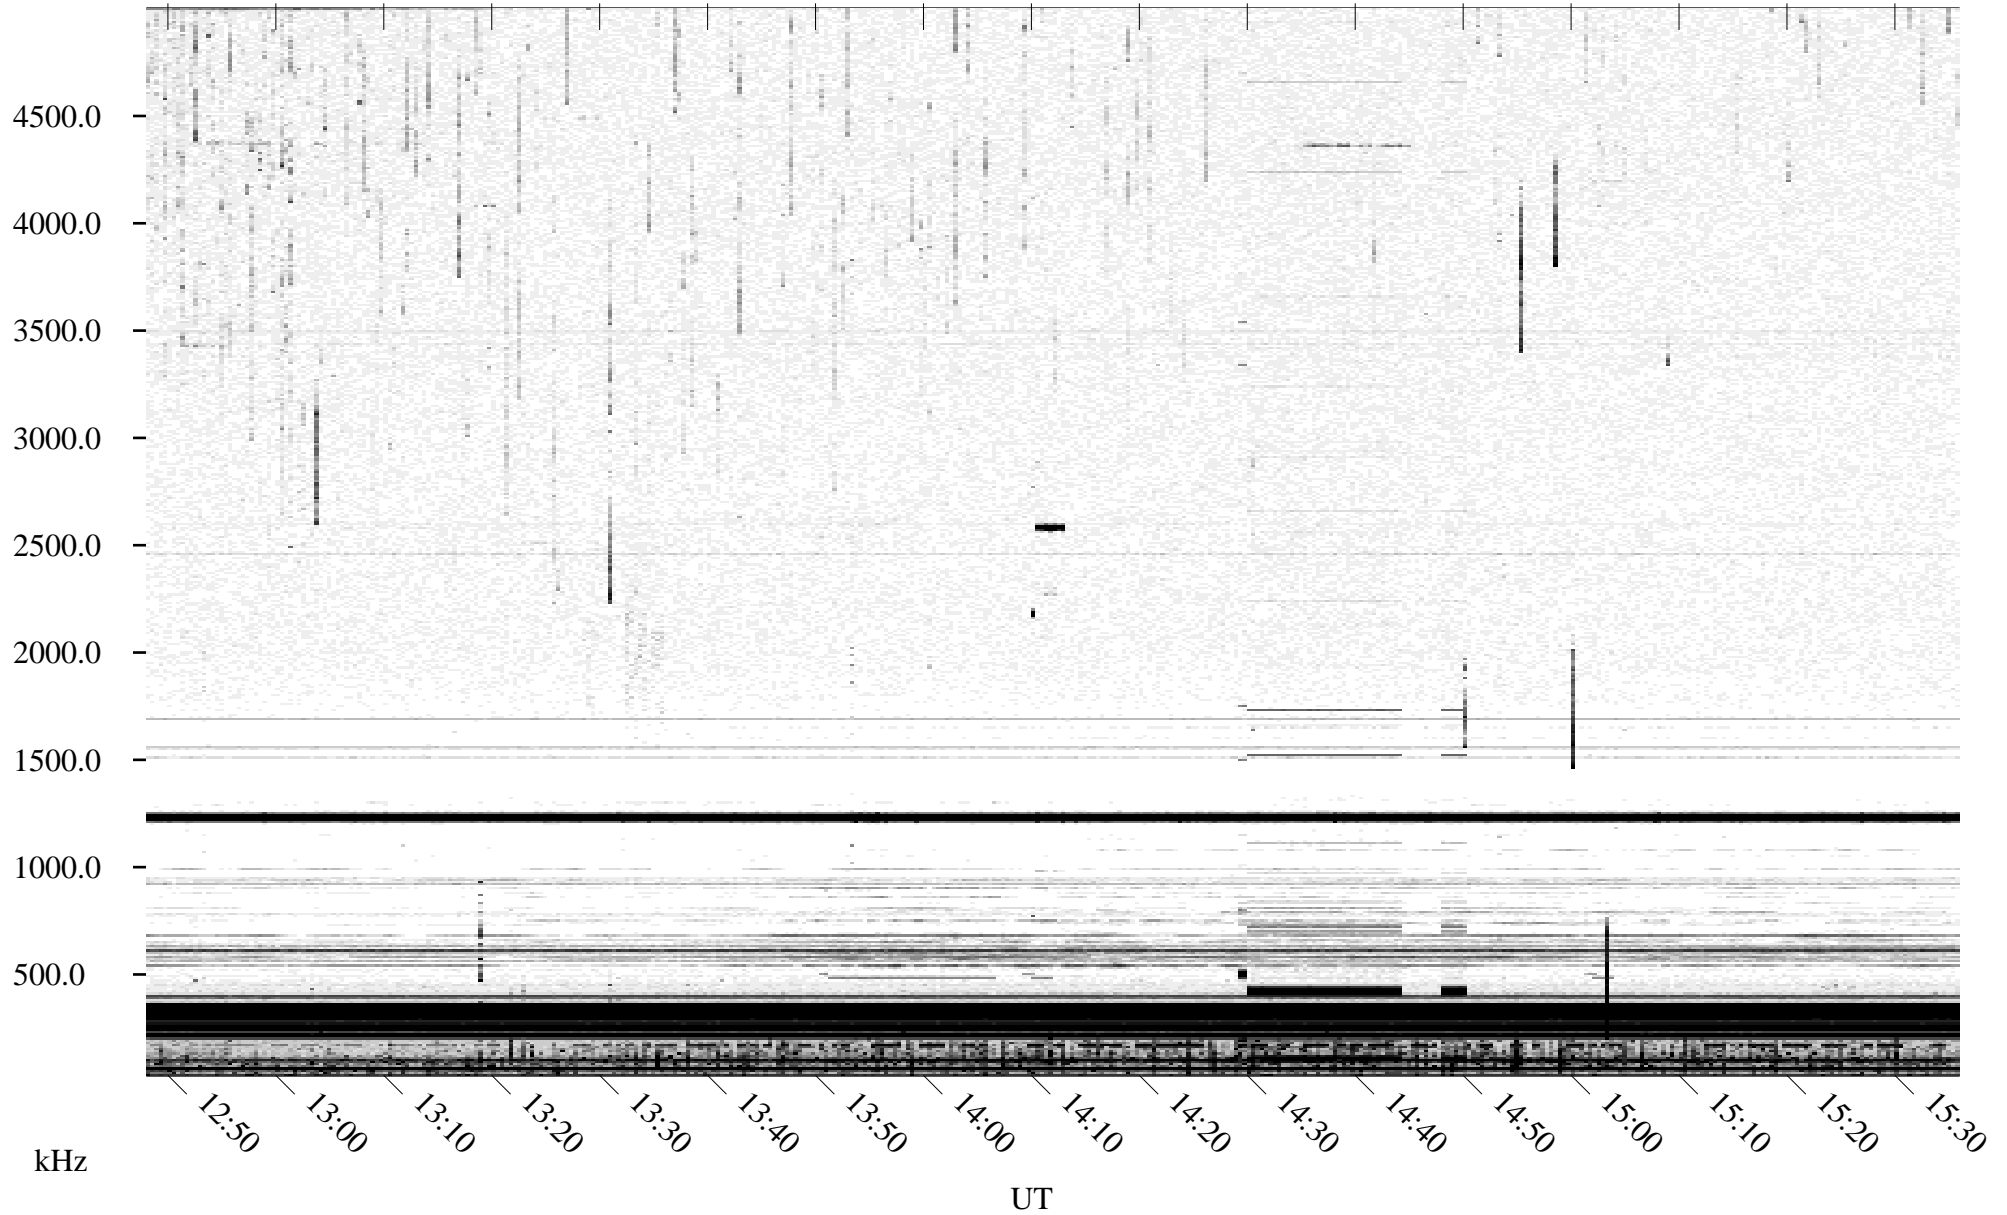

08/04/1995 Churchill, Manitoba

Linear Scale Black = 161 White = 15

ch95216l.r00m max_12

Page 1

08/04/1995 Churchill, Manitoba

Linear Scale Black = 161 White = 15

ch95216l.r00m max_12

Page 2

08/05/1995 Churchill, Manitoba

Linear Scale Black = 161 White = 15

ch95216l.r00m max_12

Page 3

08/05/1995 Churchill, Manitoba

Linear Scale Black = 161 White = 15

ch95216l.r00m max_12

Page 4

08/05/1995 Churchill, Manitoba

Linear Scale Black = 161 White = 15

ch95216l.r00m max_12

Page 5

08/05/1995 Churchill, Manitoba

Linear Scale Black = 161 White = 15

ch95216l.r00m max_12

Page 6

08/05/1995 Churchill, Manitoba

Linear Scale Black = 161 White = 15

ch95216l.r00m max_12

Page 7

08/05/1995 Churchill, Manitoba

Linear Scale Black = 161 White = 15

ch95216l.r00m max_12

Page 8