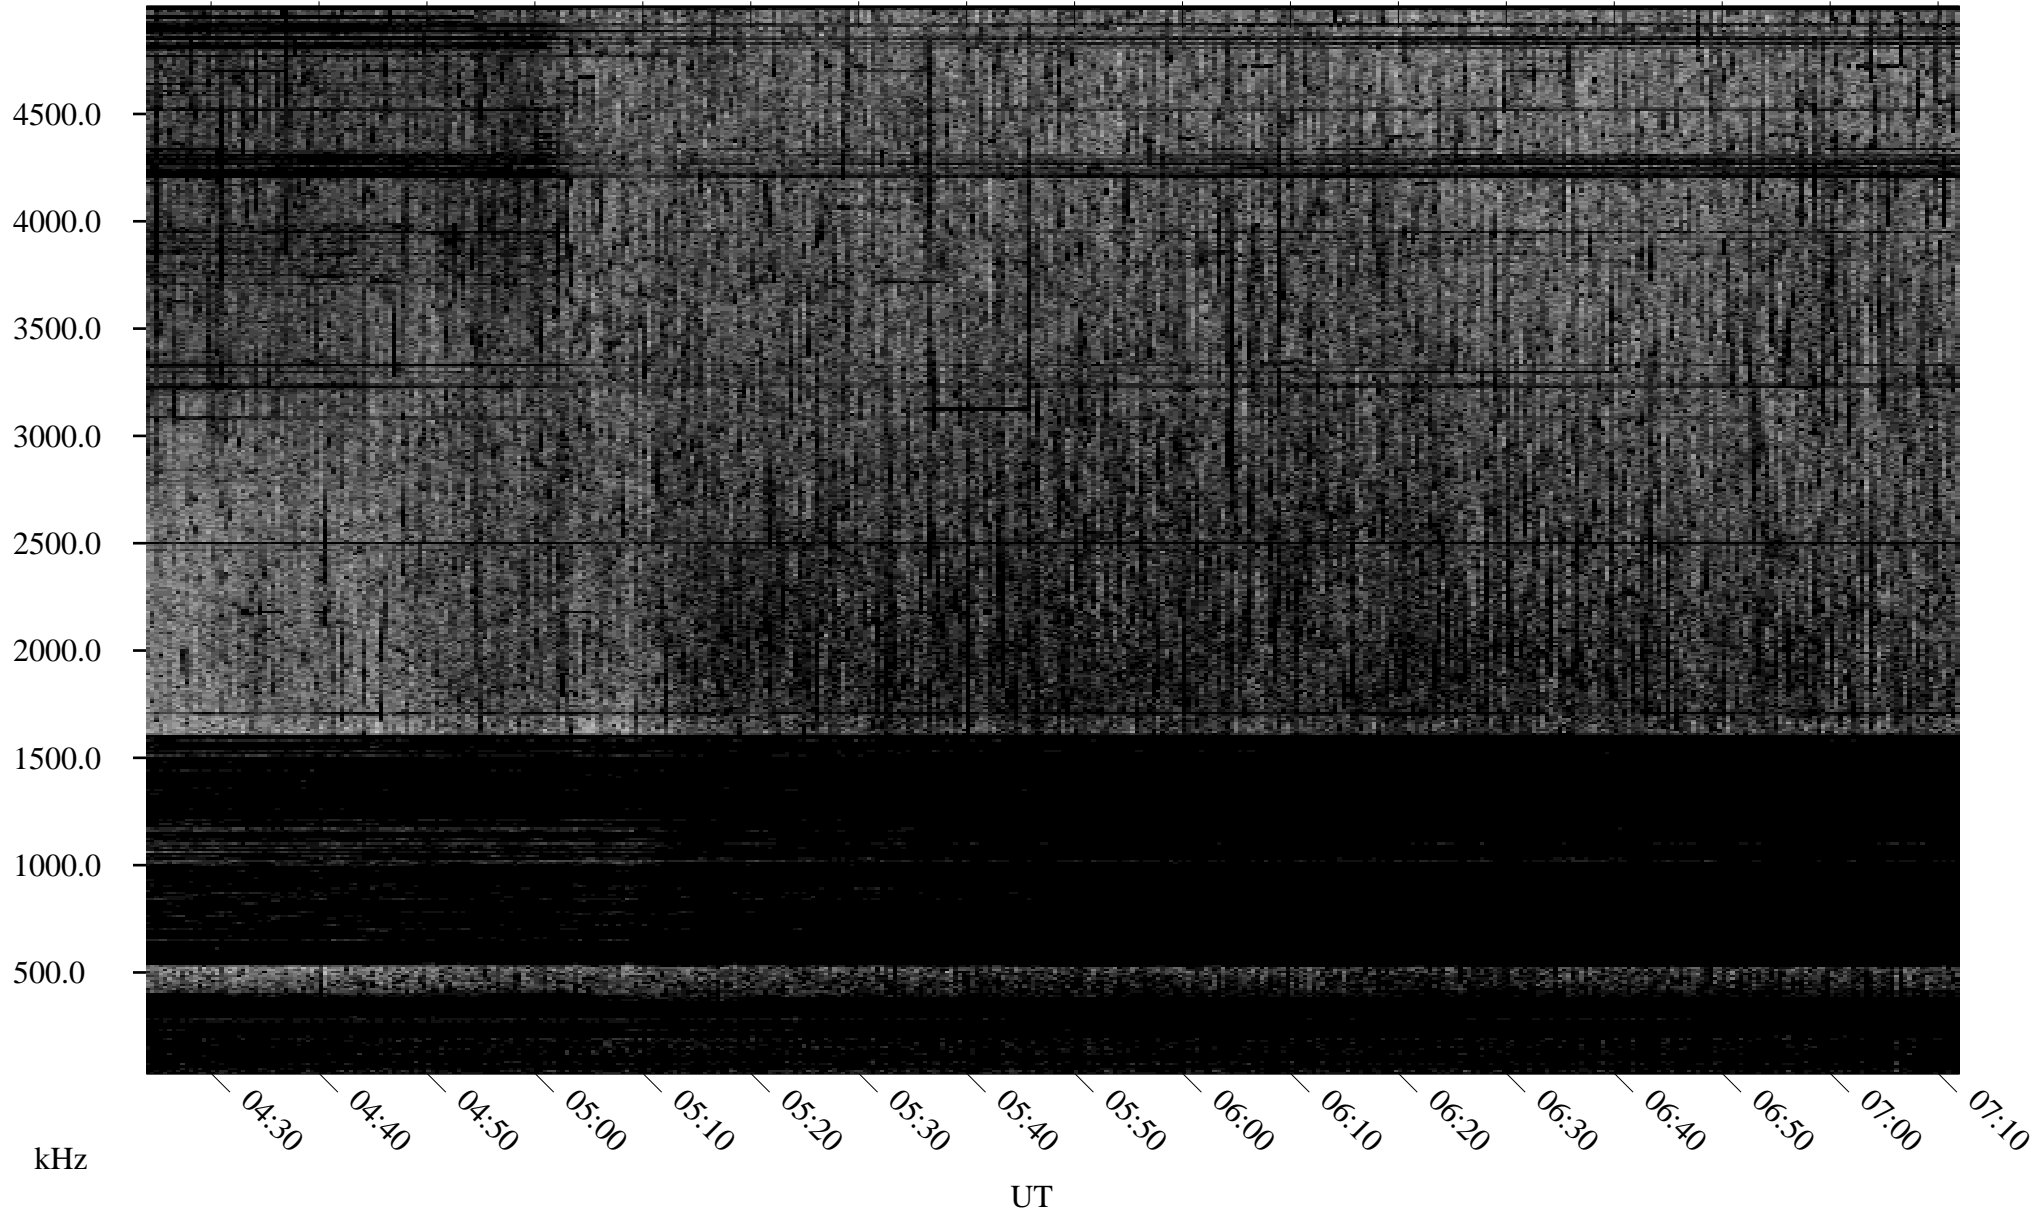

08/04/1995 Churchill, Manitoba

Linear Scale Black = 161 White = 15

ch95216l.r00m max_12

Page 1

08/04/1995 Churchill, Manitoba

Linear Scale Black = 161 White = 15

ch95216l.r00m max_12

Page 2

08/05/1995 Churchill, Manitoba

Linear Scale Black = 161 White = 15

ch95216l.r00m max_12

Page 3

08/05/1995 Churchill, Manitoba

Linear Scale Black = 161 White = 15

ch95216l.r00m max_12

Page 4

08/05/1995 Churchill, Manitoba

Linear Scale Black = 161 White = 15

ch95216l.r00m max_12

Page 5

08/05/1995 Churchill, Manitoba

Linear Scale Black = 161 White = 15

ch95216l.r00m max_12

Page 6

08/05/1995 Churchill, Manitoba

Linear Scale Black = 161 White = 15

ch95216l.r00m max_12

Page 7

08/05/1995 Churchill, Manitoba

Linear Scale Black = 161 White = 15

ch95216l.r00m max_12

Page 8