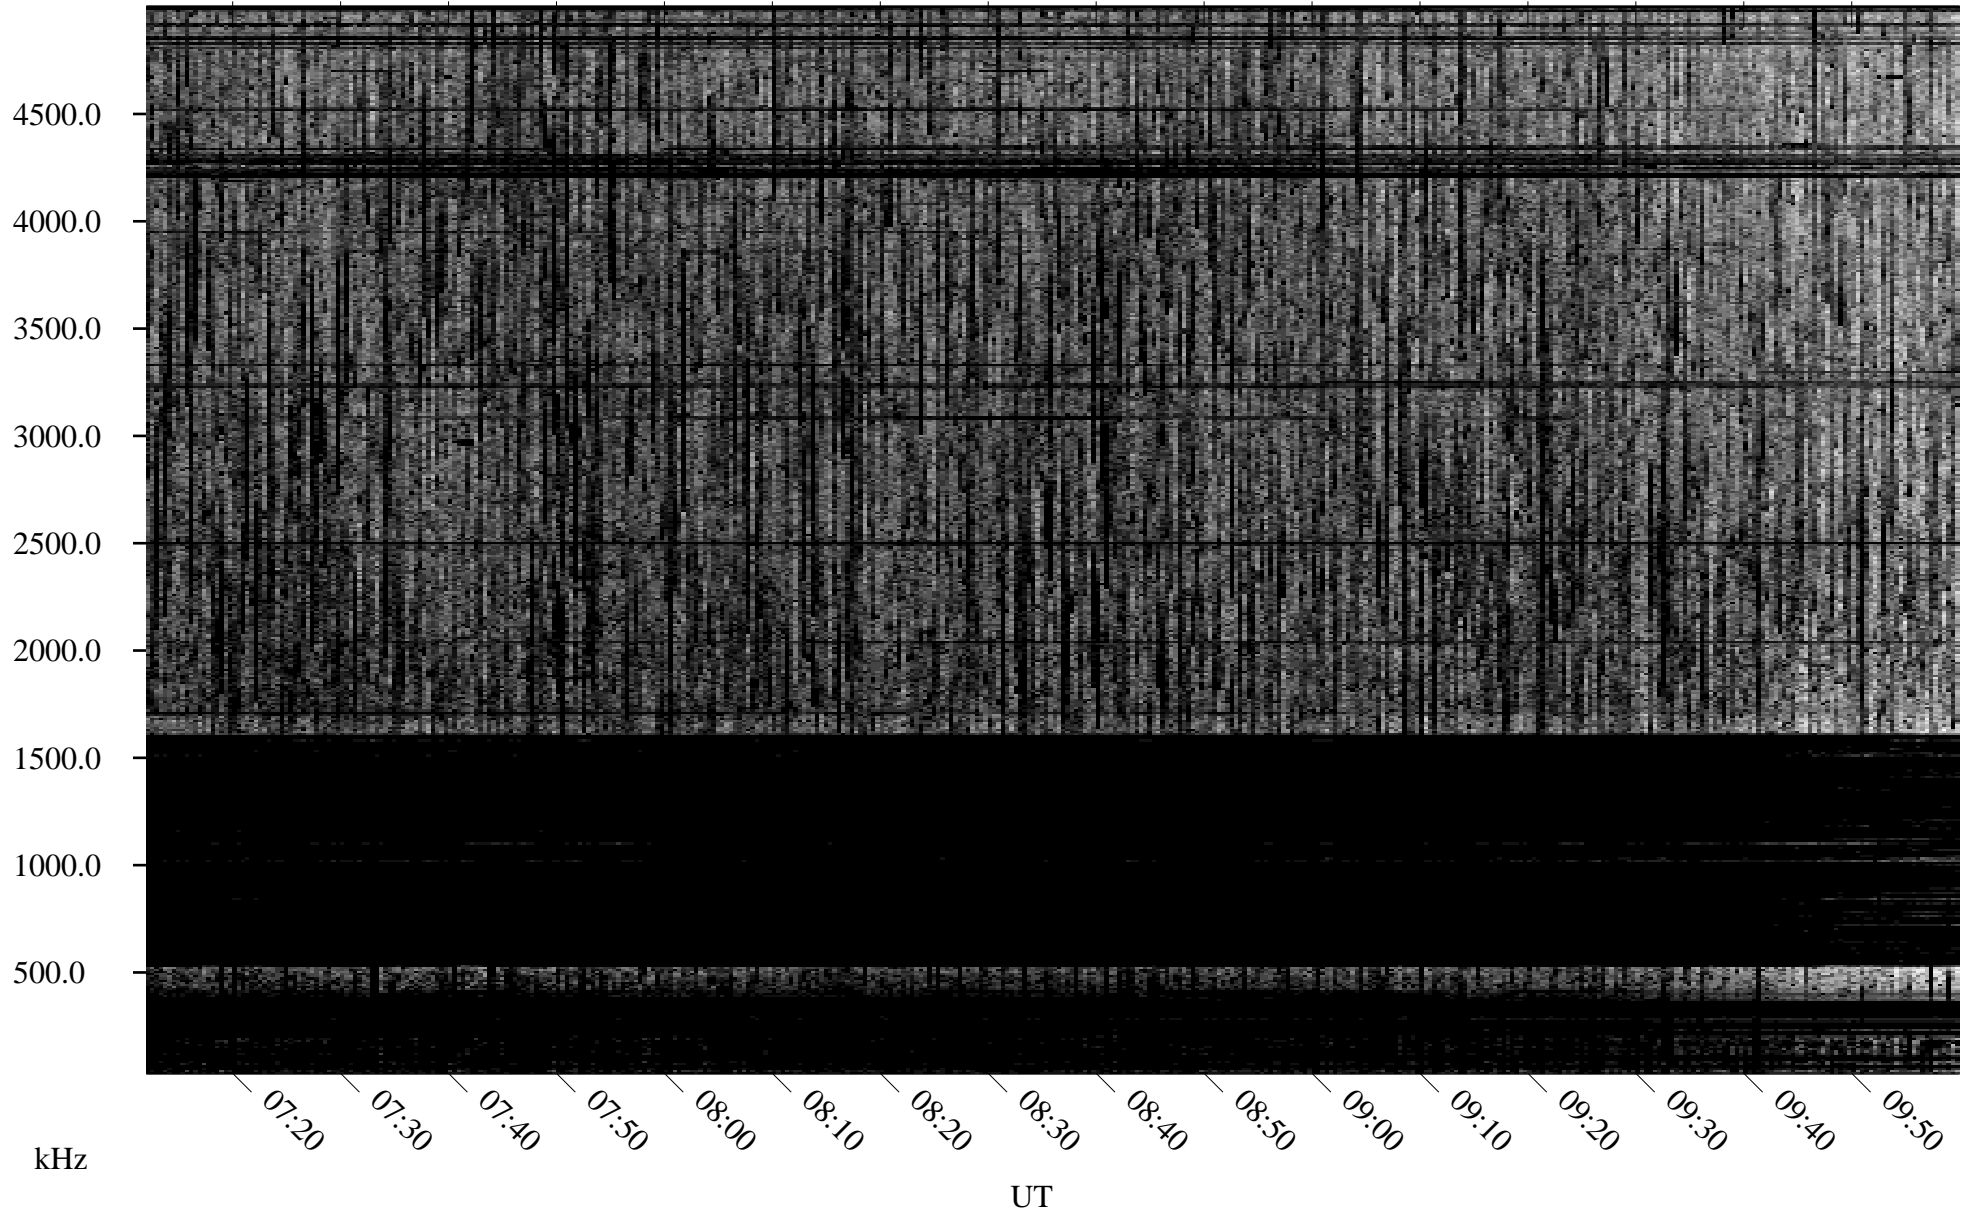

08/04/1995 Churchill, Manitoba

Linear Scale Black = 161 White = 15

ch95216l.r00m max_12

Page 1

08/04/1995 Churchill, Manitoba

Linear Scale Black = 161 White = 15

ch95216l.r00m max_12

Page 2

08/05/1995 Churchill, Manitoba

Linear Scale Black = 161 White = 15

ch95216l.r00m max_12

Page 3

08/05/1995 Churchill, Manitoba

Linear Scale Black = 161 White = 15

ch95216l.r00m max_12

Page 4

08/05/1995 Churchill, Manitoba

Linear Scale Black = 161 White = 15

ch95216l.r00m max_12

Page 5

08/05/1995 Churchill, Manitoba

Linear Scale Black = 161 White = 15

ch95216l.r00m max_12

Page 6

08/05/1995 Churchill, Manitoba

Linear Scale Black = 161 White = 15

ch95216l.r00m max_12

Page 7

08/05/1995 Churchill, Manitoba

Linear Scale Black = 161 White = 15

ch95216l.r00m max_12

Page 8