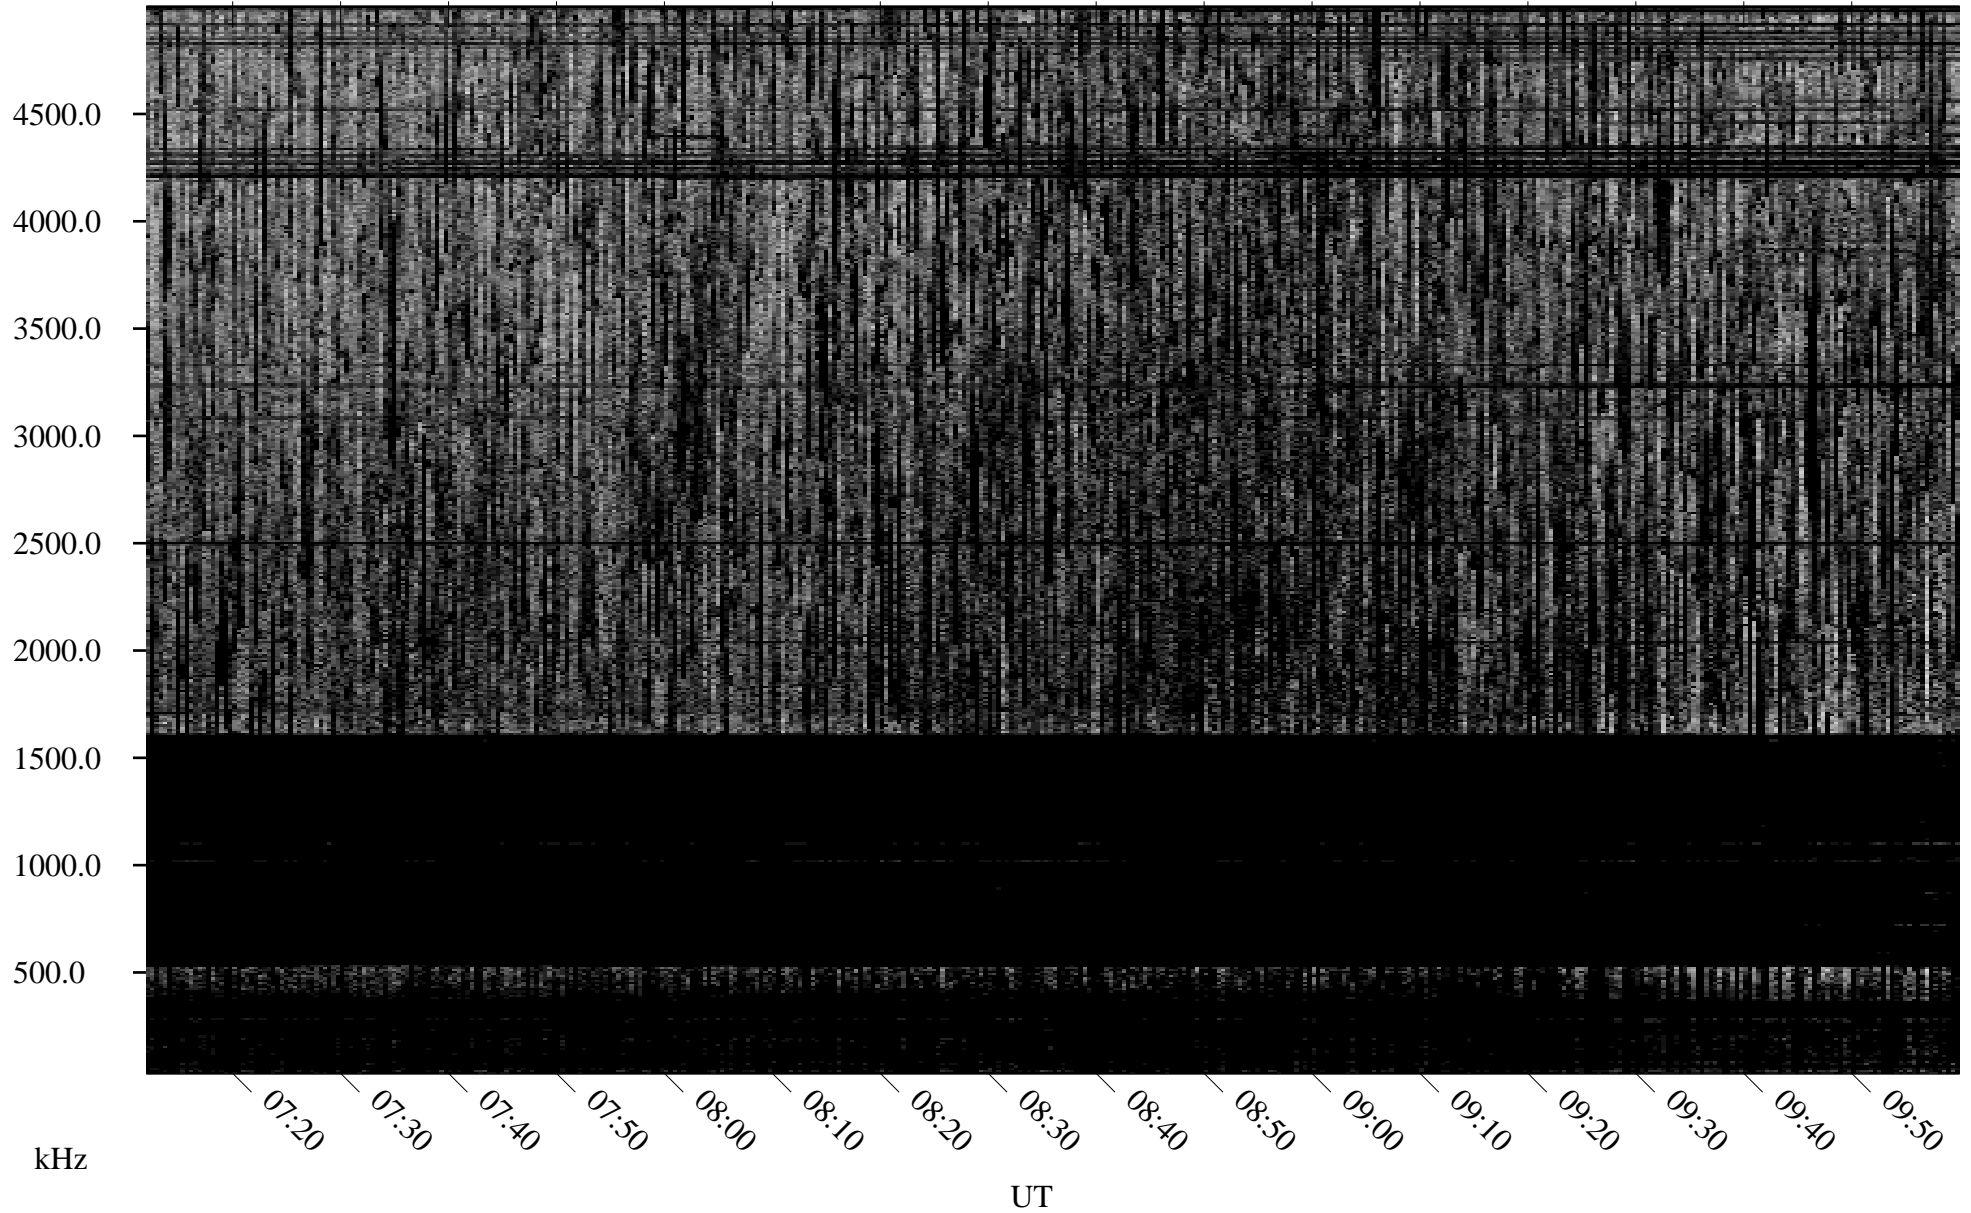

08/05/1995 Churchill, Manitoba

Linear Scale Black = 161 White = 15

ch95217l.r00m max_12

Page 1

08/05/1995 Churchill, Manitoba

Linear Scale Black = 161 White = 15

ch95217l.r00m max_12

Page 2

08/06/1995 Churchill, Manitoba

Linear Scale Black = 161 White = 15

ch95217l.r00m max_12

Page 3

08/06/1995 Churchill, Manitoba

Linear Scale Black = 161 White = 15

ch95217l.r00m max_12

Page 4

08/06/1995 Churchill, Manitoba

Linear Scale Black = 161 White = 15

ch95217l.r00m max_12

Page 5

08/06/1995 Churchill, Manitoba

Linear Scale Black = 161 White = 15

ch95217l.r00m max_12

Page 6