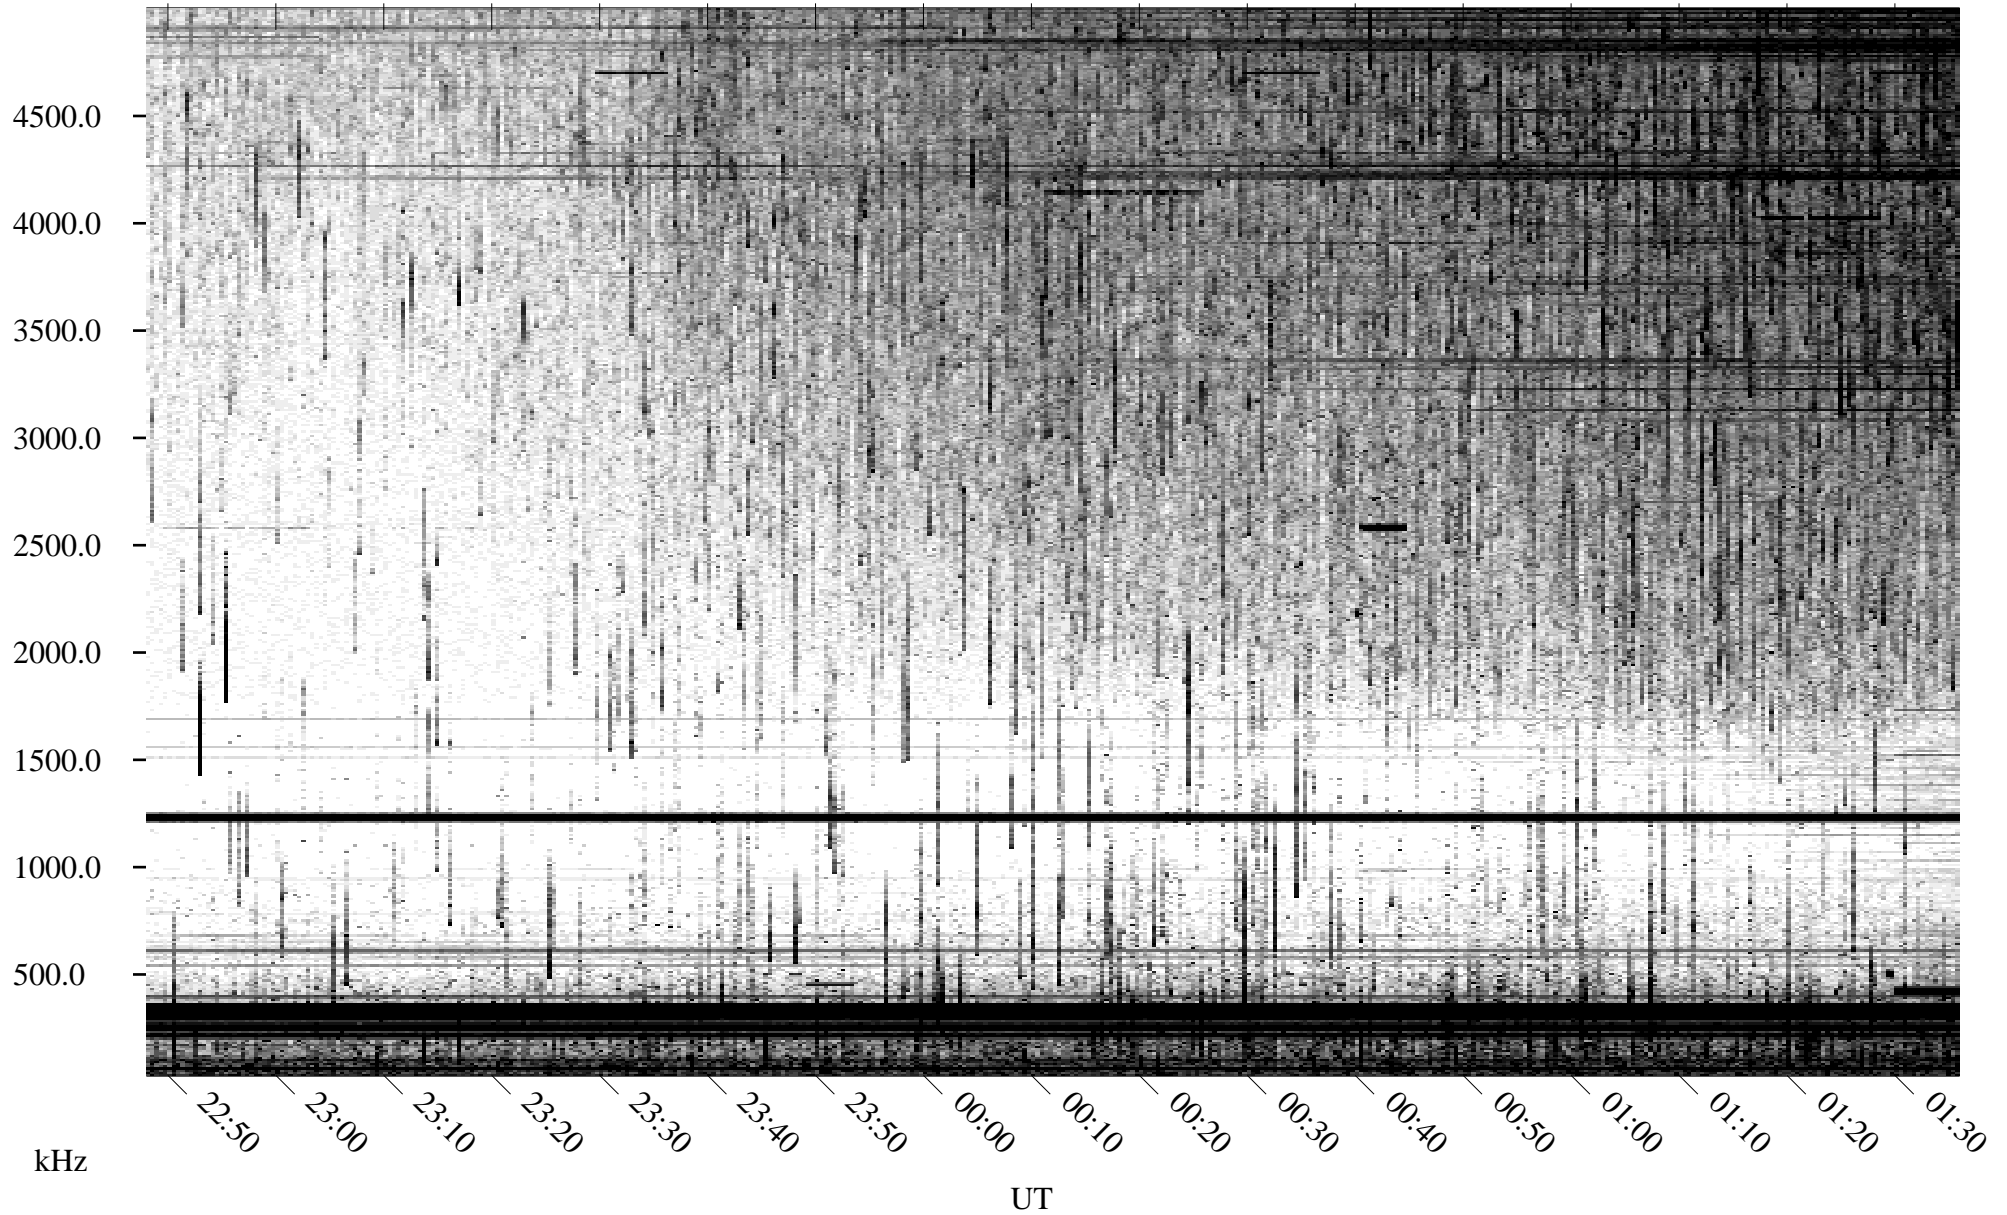

08/05/1995 Churchill, Manitoba

Linear Scale Black = 161 White = 15

ch95217l.r00m max_12

Page 1

08/05/1995 Churchill, Manitoba

Linear Scale Black = 161 White = 15

ch95217l.r00m max_12

Page 2

08/06/1995 Churchill, Manitoba

Linear Scale Black = 161 White = 15

ch95217l.r00m max_12

Page 3

08/06/1995 Churchill, Manitoba

Linear Scale Black = 161 White = 15

ch95217l.r00m max_12

Page 4

08/06/1995 Churchill, Manitoba

Linear Scale Black = 161 White = 15

ch95217l.r00m max_12

Page 5

08/06/1995 Churchill, Manitoba

Linear Scale Black = 161 White = 15

ch95217l.r00m max_12

Page 6