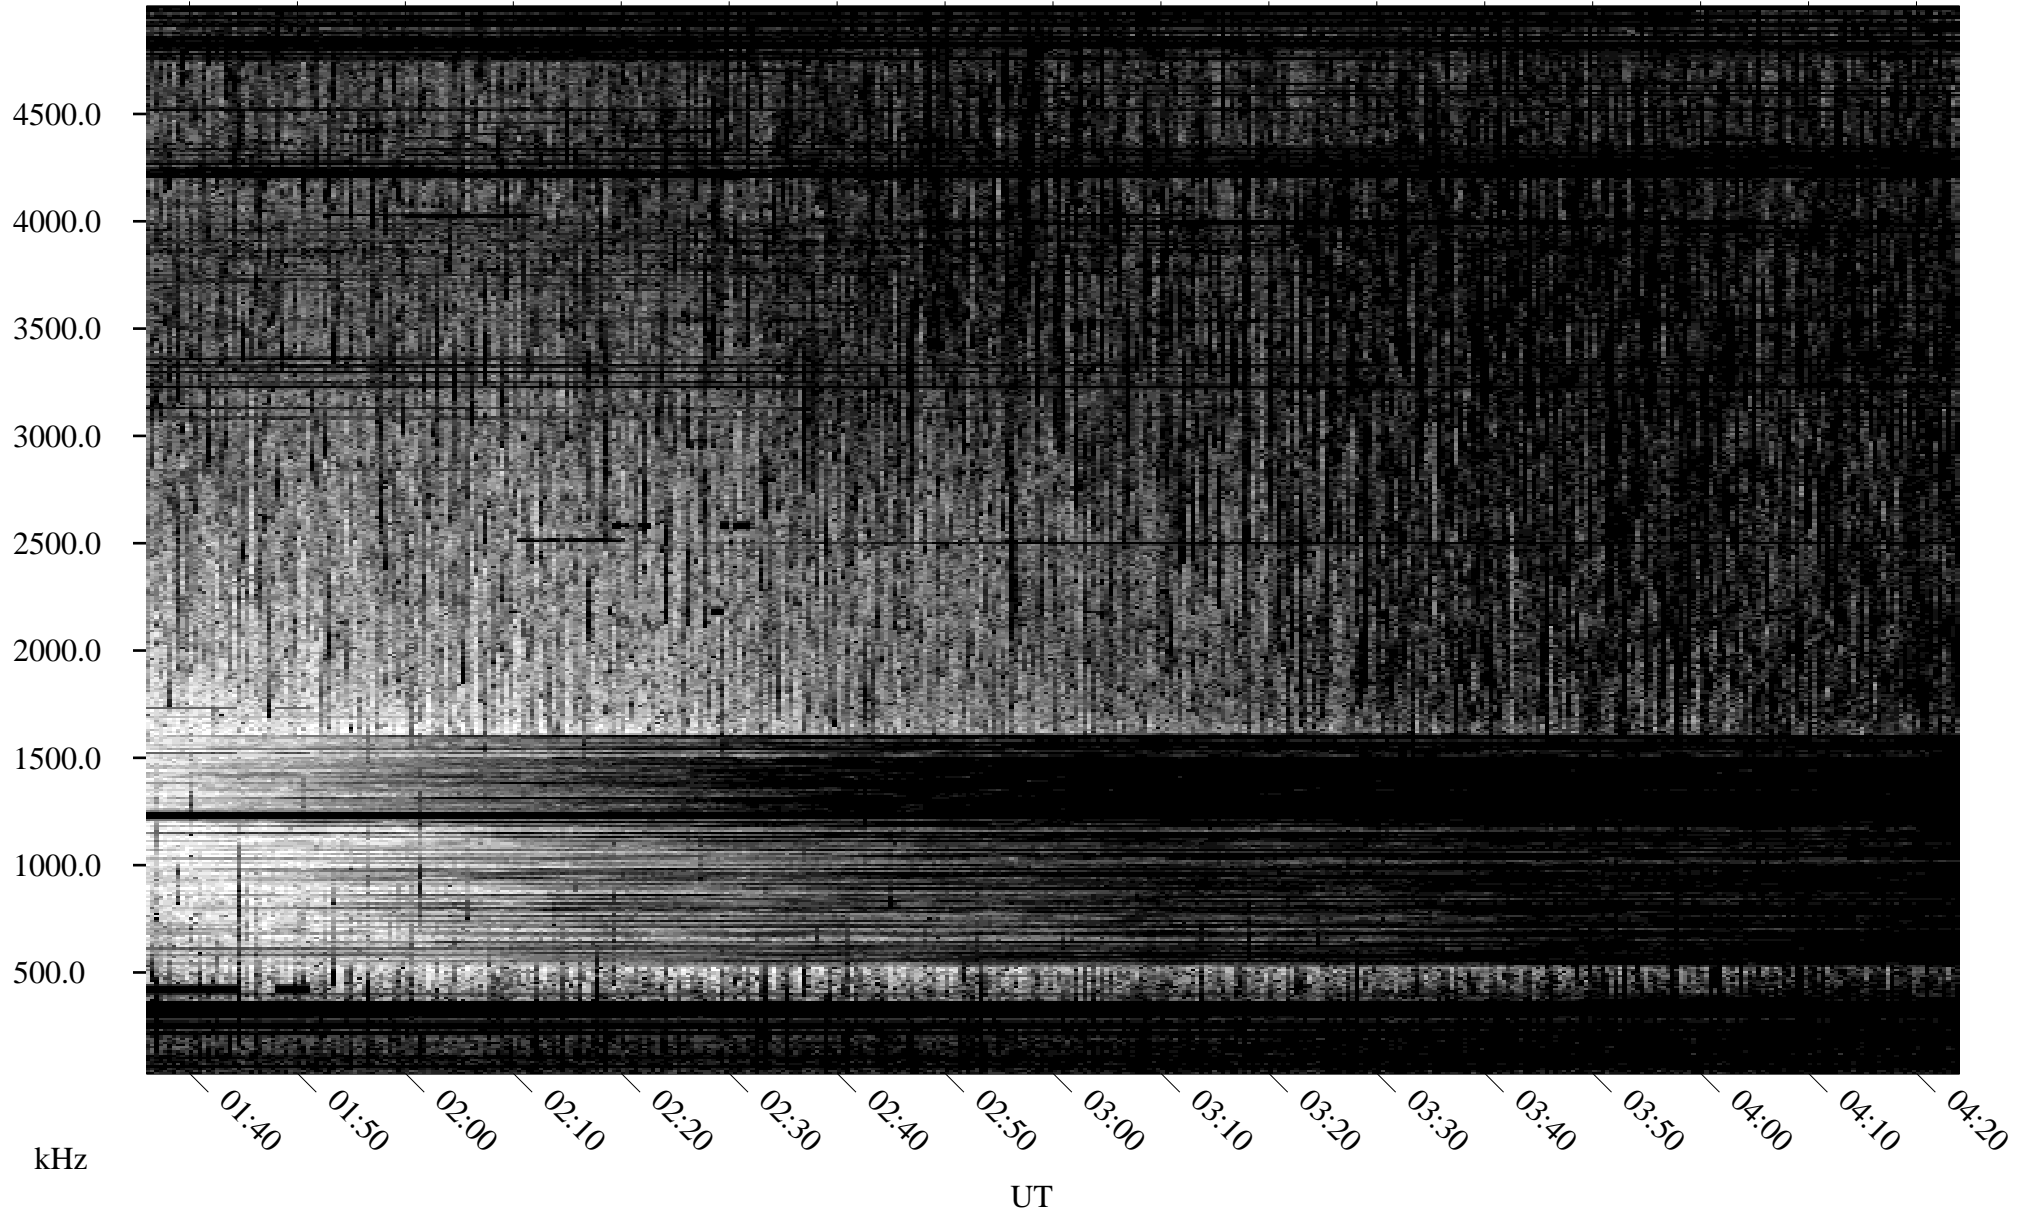

08/05/1995 Churchill, Manitoba

Linear Scale Black = 161 White = 15

ch95217l.r00m max_12

Page 1

08/05/1995 Churchill, Manitoba

Linear Scale Black = 161 White = 15

ch95217l.r00m max_12

Page 2

08/06/1995 Churchill, Manitoba

Linear Scale Black = 161 White = 15

ch95217l.r00m max_12

Page 3

08/06/1995 Churchill, Manitoba

Linear Scale Black = 161 White = 15

ch95217l.r00m max_12

Page 4

08/06/1995 Churchill, Manitoba

Linear Scale Black = 161 White = 15

ch95217l.r00m max_12

Page 5

08/06/1995 Churchill, Manitoba

Linear Scale Black = 161 White = 15

ch95217l.r00m max_12

Page 6