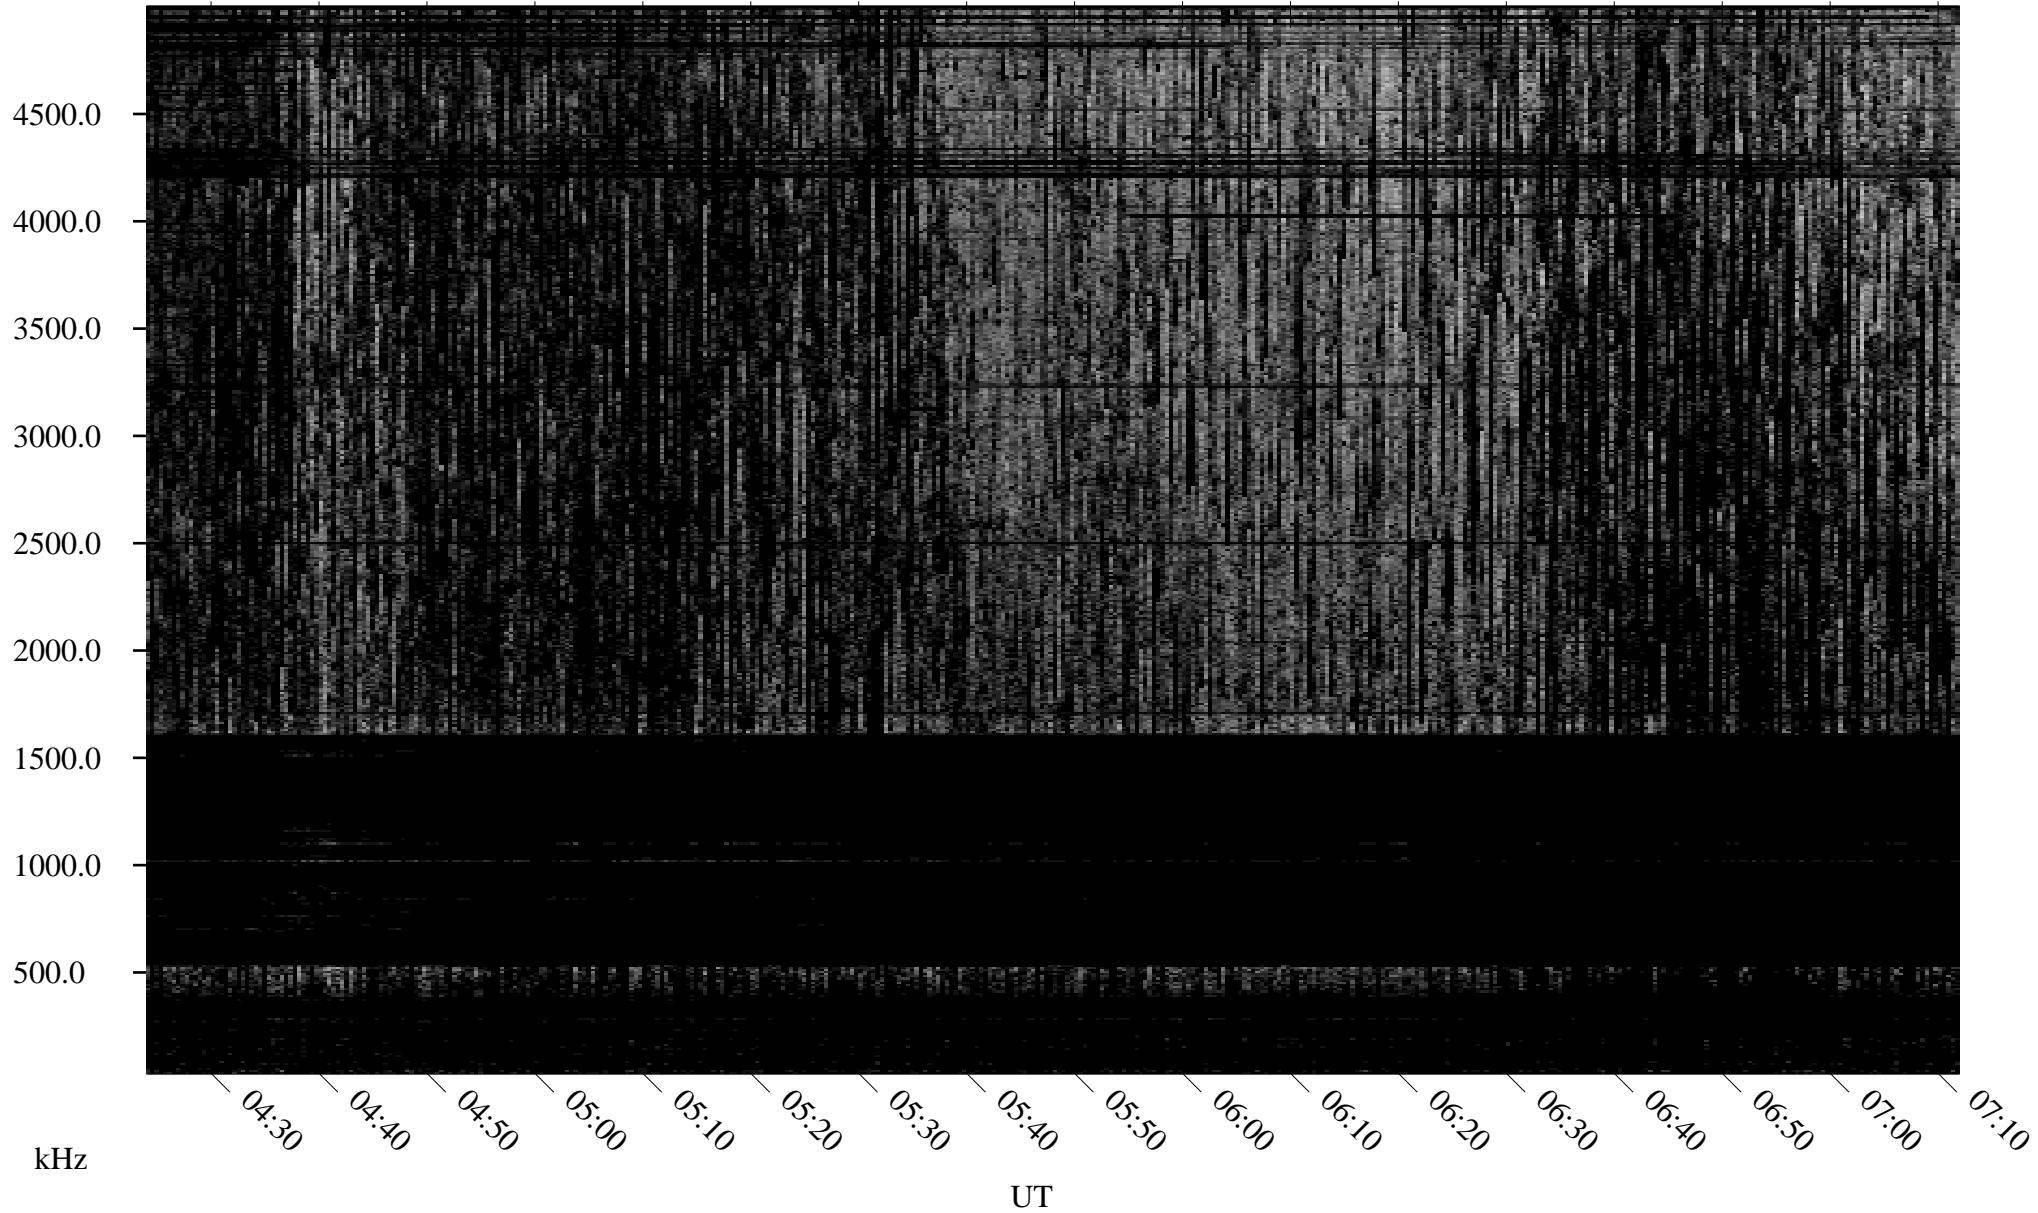

08/05/1995 Churchill, Manitoba

Linear Scale Black = 161 White = 15

ch95217l.r00m max_12

Page 1

08/05/1995 Churchill, Manitoba

Linear Scale Black = 161 White = 15

ch95217l.r00m max_12

Page 2

08/06/1995 Churchill, Manitoba

Linear Scale Black = 161 White = 15

ch95217l.r00m max_12

Page 3

08/06/1995 Churchill, Manitoba

Linear Scale Black = 161 White = 15

ch95217l.r00m max_12

Page 4

08/06/1995 Churchill, Manitoba

Linear Scale Black = 161 White = 15

ch95217l.r00m max_12

Page 5

08/06/1995 Churchill, Manitoba

Linear Scale Black = 161 White = 15

ch95217l.r00m max_12

Page 6