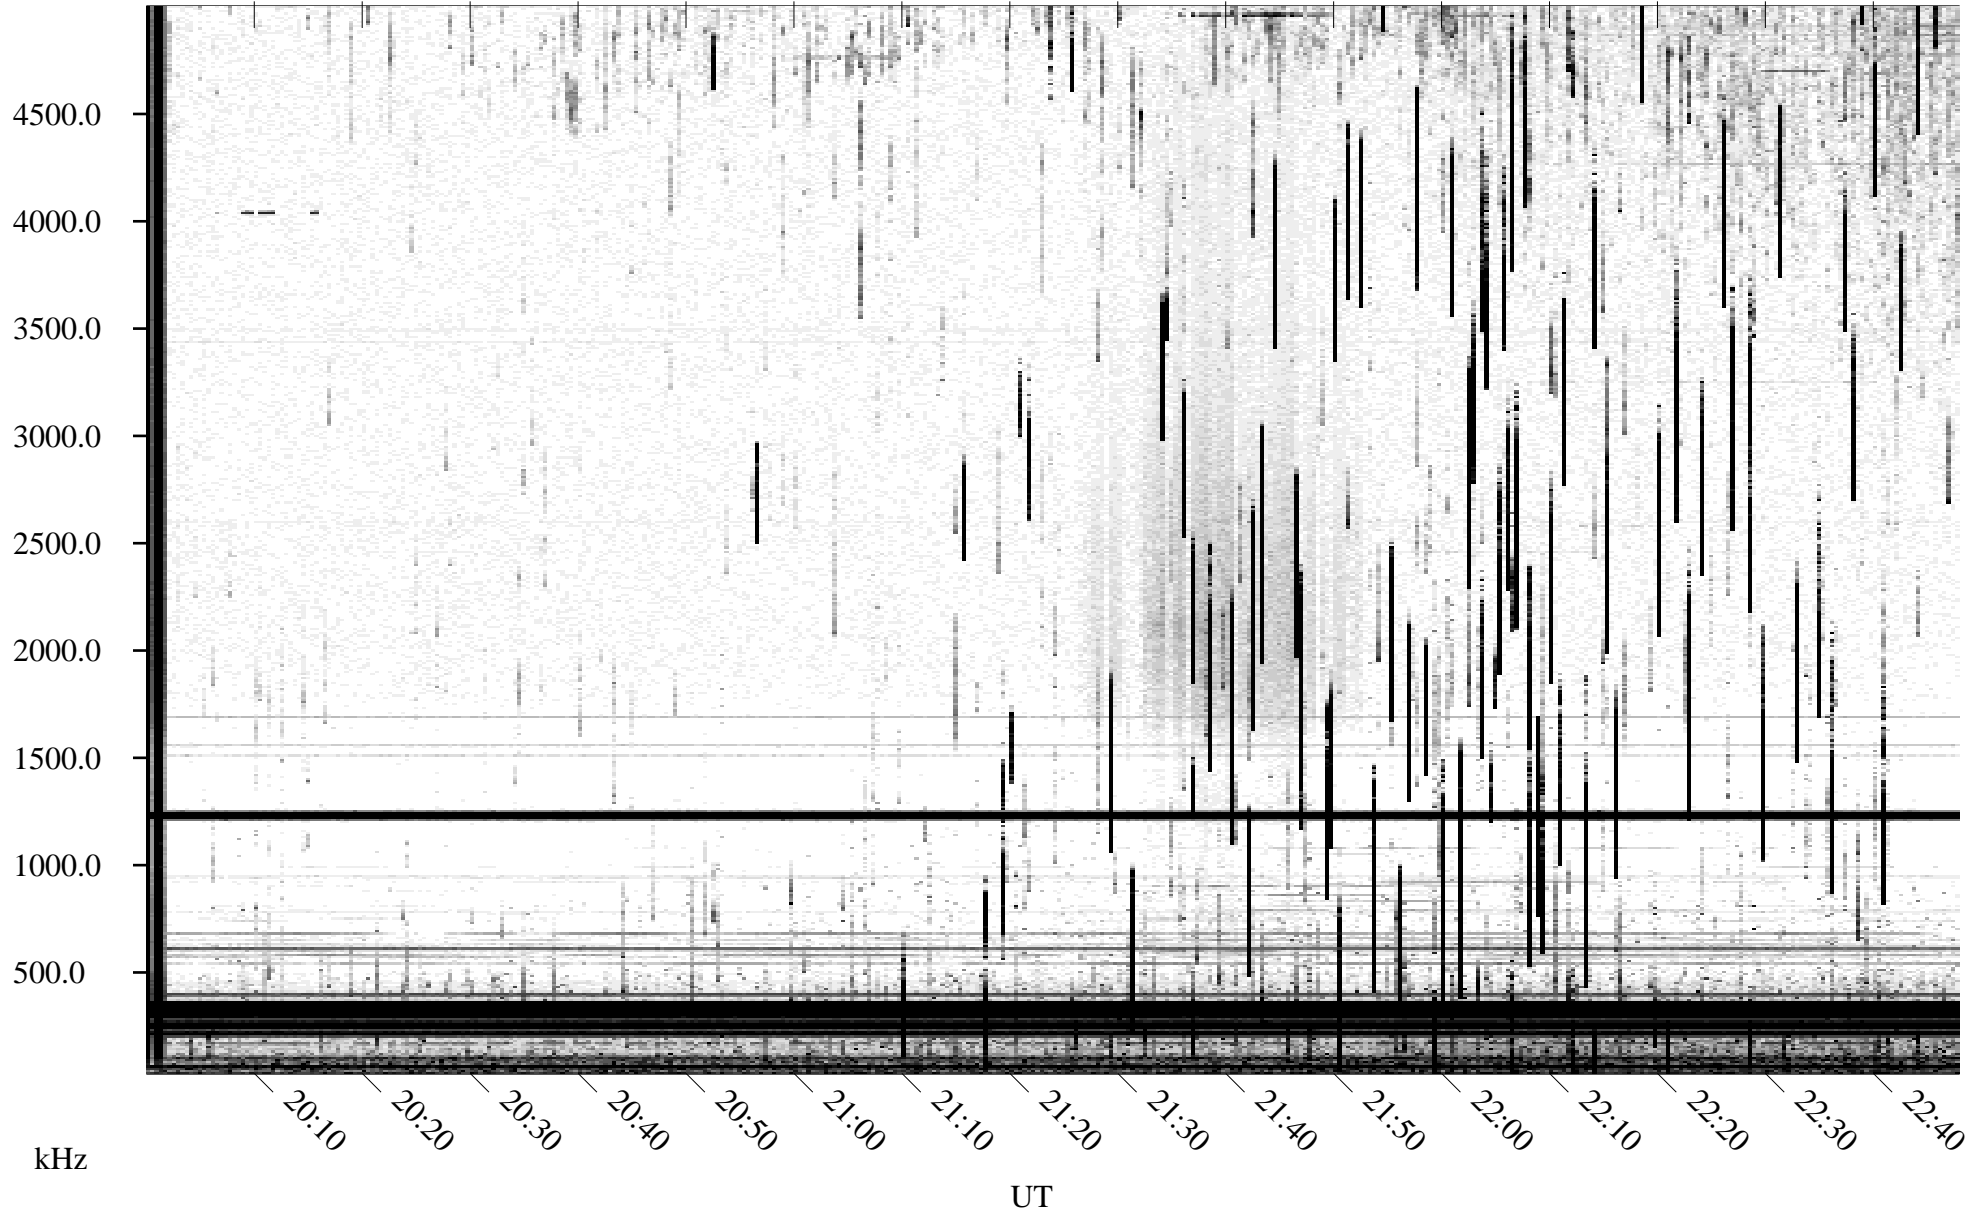

08/05/1995 Churchill, Manitoba

Linear Scale Black = 161 White = 15

ch95217l.r00m max_12

Page 1

08/05/1995 Churchill, Manitoba

Linear Scale Black = 161 White = 15

ch95217l.r00m max_12

Page 2

08/06/1995 Churchill, Manitoba

Linear Scale Black = 161 White = 15

ch95217l.r00m max_12

Page 3

08/06/1995 Churchill, Manitoba

Linear Scale Black = 161 White = 15

ch95217l.r00m max_12

Page 4

08/06/1995 Churchill, Manitoba

Linear Scale Black = 161 White = 15

ch95217l.r00m max_12

Page 5

08/06/1995 Churchill, Manitoba

Linear Scale Black = 161 White = 15

ch95217l.r00m max_12

Page 6