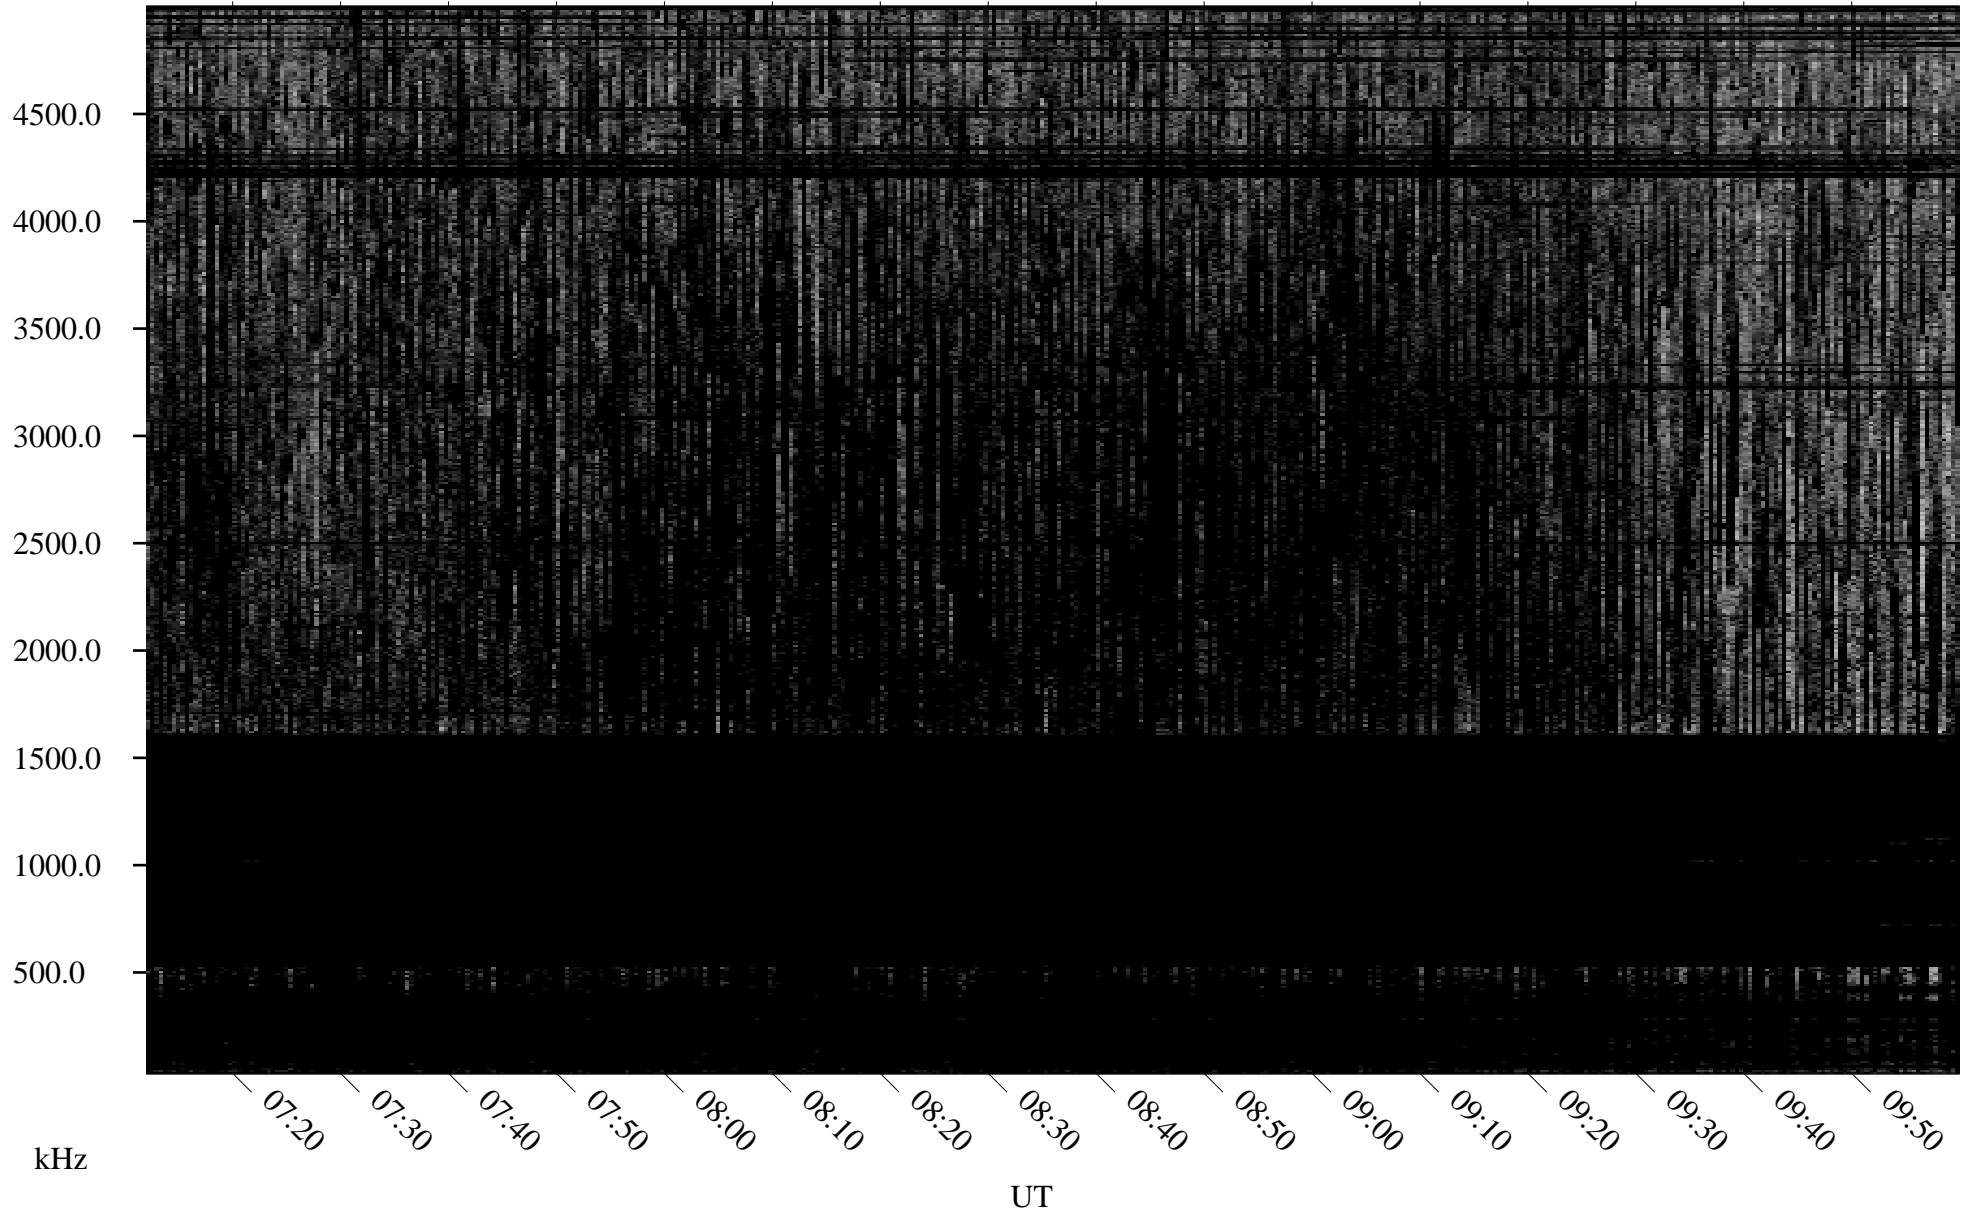

08/06/1995 Churchill, Manitoba

Linear Scale Black = 161 White = 15

ch95218l.r01m max_12

Page 1

08/06/1995 Churchill, Manitoba

Linear Scale Black = 161 White = 15

ch95218l.r01m max_12

Page 2

08/07/1995 Churchill, Manitoba

Linear Scale Black = 161 White = 15

ch95218l.r01m max_12

Page 3

08/07/1995 Churchill, Manitoba

Linear Scale Black = 161 White = 15

ch95218l.r01m max_12

Page 4

08/07/1995 Churchill, Manitoba

Linear Scale Black = 161 White = 15

ch95218l.r01m max_12

Page 5

08/07/1995 Churchill, Manitoba

Linear Scale Black = 161 White = 15

ch95218l.r01m max_12

Page 6

08/07/1995 Churchill, Manitoba

Linear Scale Black = 161 White = 15

ch95218l.r01m max_12

Page 7

08/07/1995 Churchill, Manitoba

Linear Scale Black = 161 White = 15

ch95218l.r01m max_12

Page 8