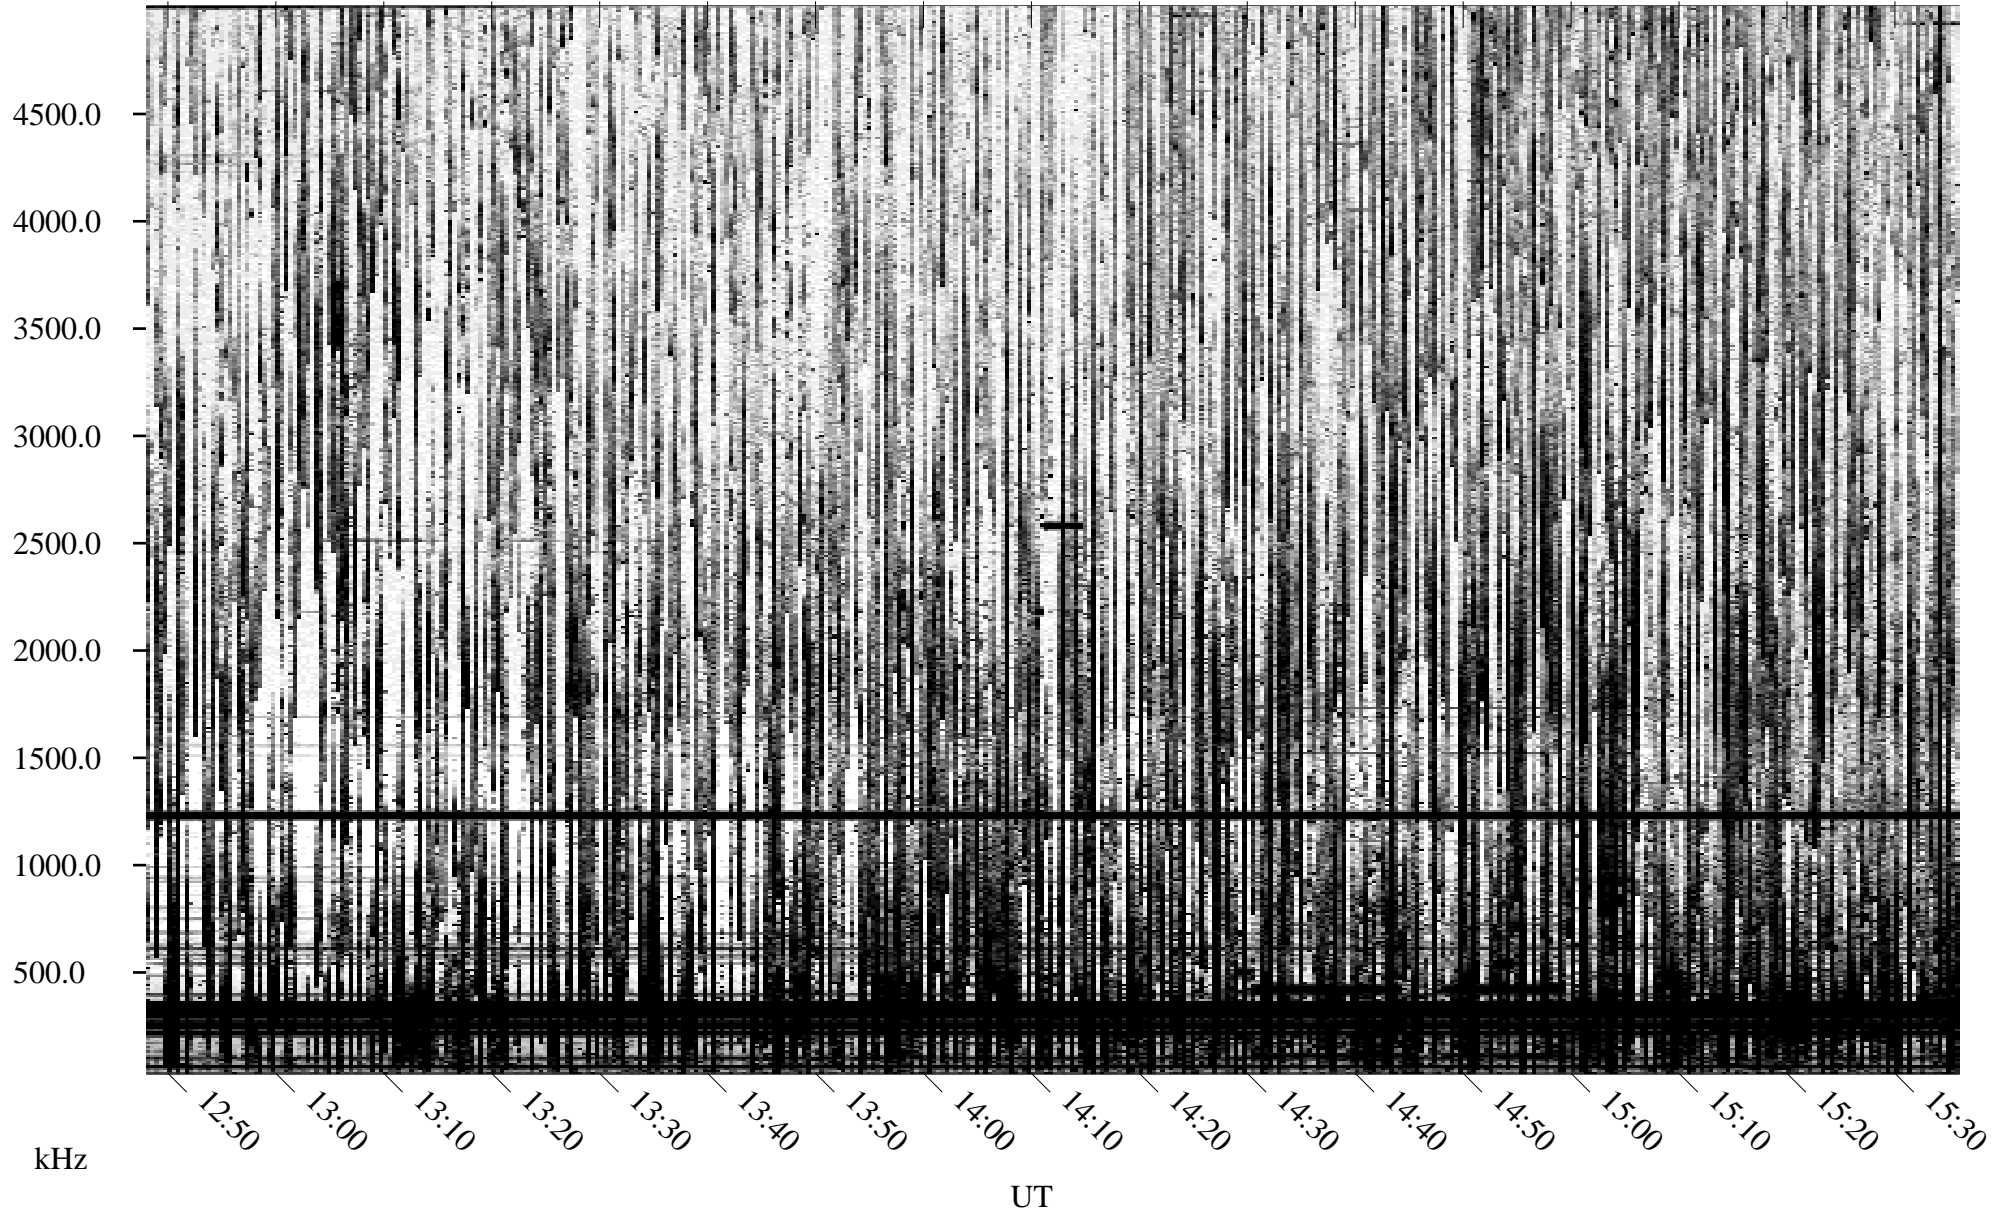

08/06/1995 Churchill, Manitoba

Linear Scale Black = 161 White = 15

ch95218l.r01m max_12

Page 1

08/06/1995 Churchill, Manitoba

Linear Scale Black = 161 White = 15

ch95218l.r01m max_12

Page 2

08/07/1995 Churchill, Manitoba

Linear Scale Black = 161 White = 15

ch95218l.r01m max_12

Page 3

08/07/1995 Churchill, Manitoba

Linear Scale Black = 161 White = 15

ch95218l.r01m max_12

Page 4

08/07/1995 Churchill, Manitoba

Linear Scale Black = 161 White = 15

ch95218l.r01m max_12

Page 5

08/07/1995 Churchill, Manitoba

Linear Scale Black = 161 White = 15

ch95218l.r01m max_12

Page 6

08/07/1995 Churchill, Manitoba

Linear Scale Black = 161 White = 15

ch95218l.r01m max_12

Page 7

08/07/1995 Churchill, Manitoba

Linear Scale Black = 161 White = 15

ch95218l.r01m max_12

Page 8