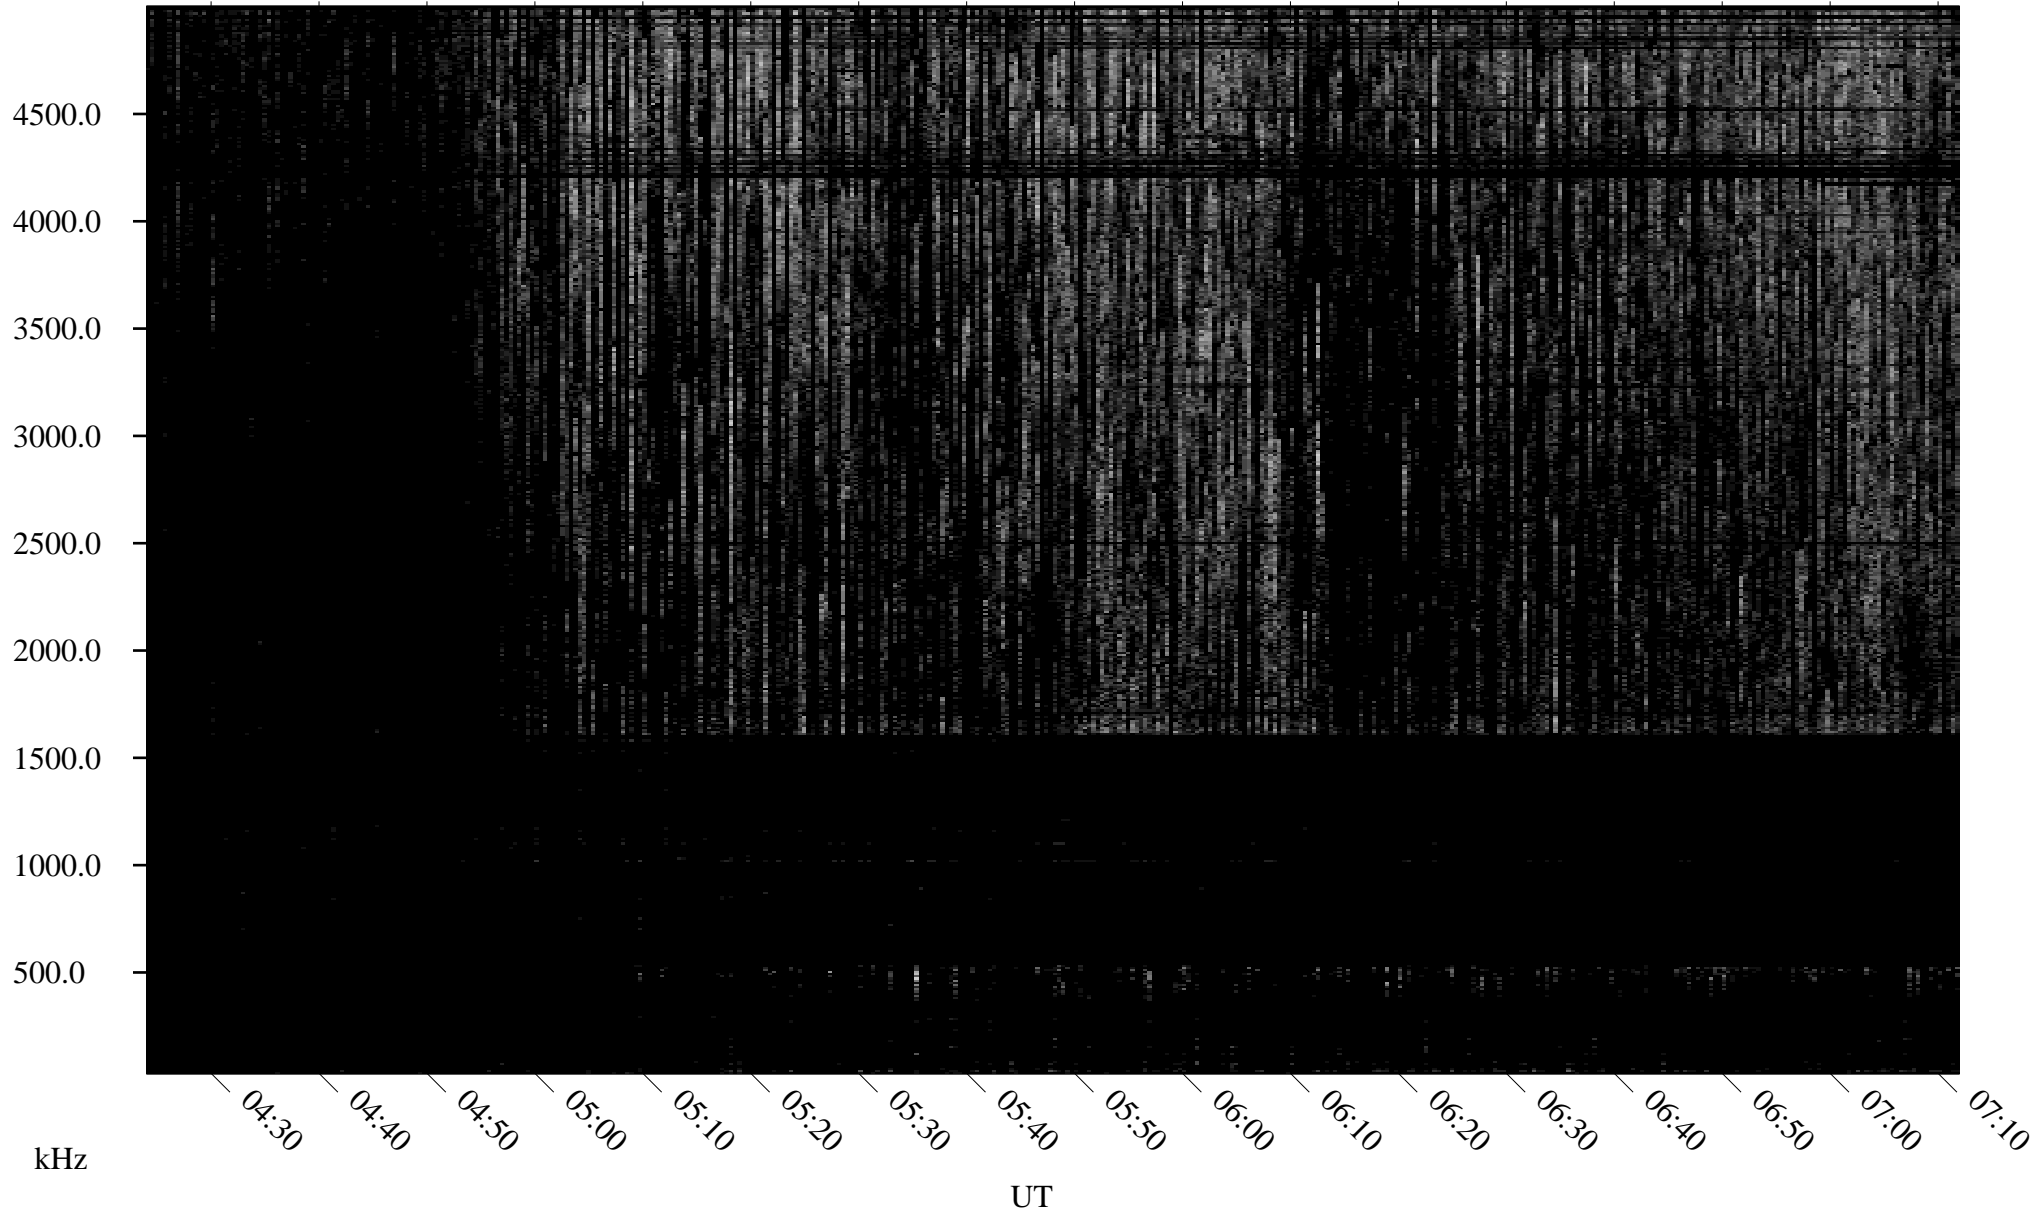

08/06/1995 Churchill, Manitoba

Linear Scale Black = 161 White = 15

ch95218l.r01m max_12

Page 1

08/06/1995 Churchill, Manitoba

Linear Scale Black = 161 White = 15

ch95218l.r01m max_12

Page 2

08/07/1995 Churchill, Manitoba

Linear Scale Black = 161 White = 15

ch95218l.r01m max_12

Page 3

08/07/1995 Churchill, Manitoba

Linear Scale Black = 161 White = 15

ch95218l.r01m max_12

Page 4

08/07/1995 Churchill, Manitoba

Linear Scale Black = 161 White = 15

ch95218l.r01m max_12

Page 5

08/07/1995 Churchill, Manitoba

Linear Scale Black = 161 White = 15

ch95218l.r01m max_12

Page 6

08/07/1995 Churchill, Manitoba

Linear Scale Black = 161 White = 15

ch95218l.r01m max_12

Page 7

08/07/1995 Churchill, Manitoba

Linear Scale Black = 161 White = 15

ch95218l.r01m max_12

Page 8