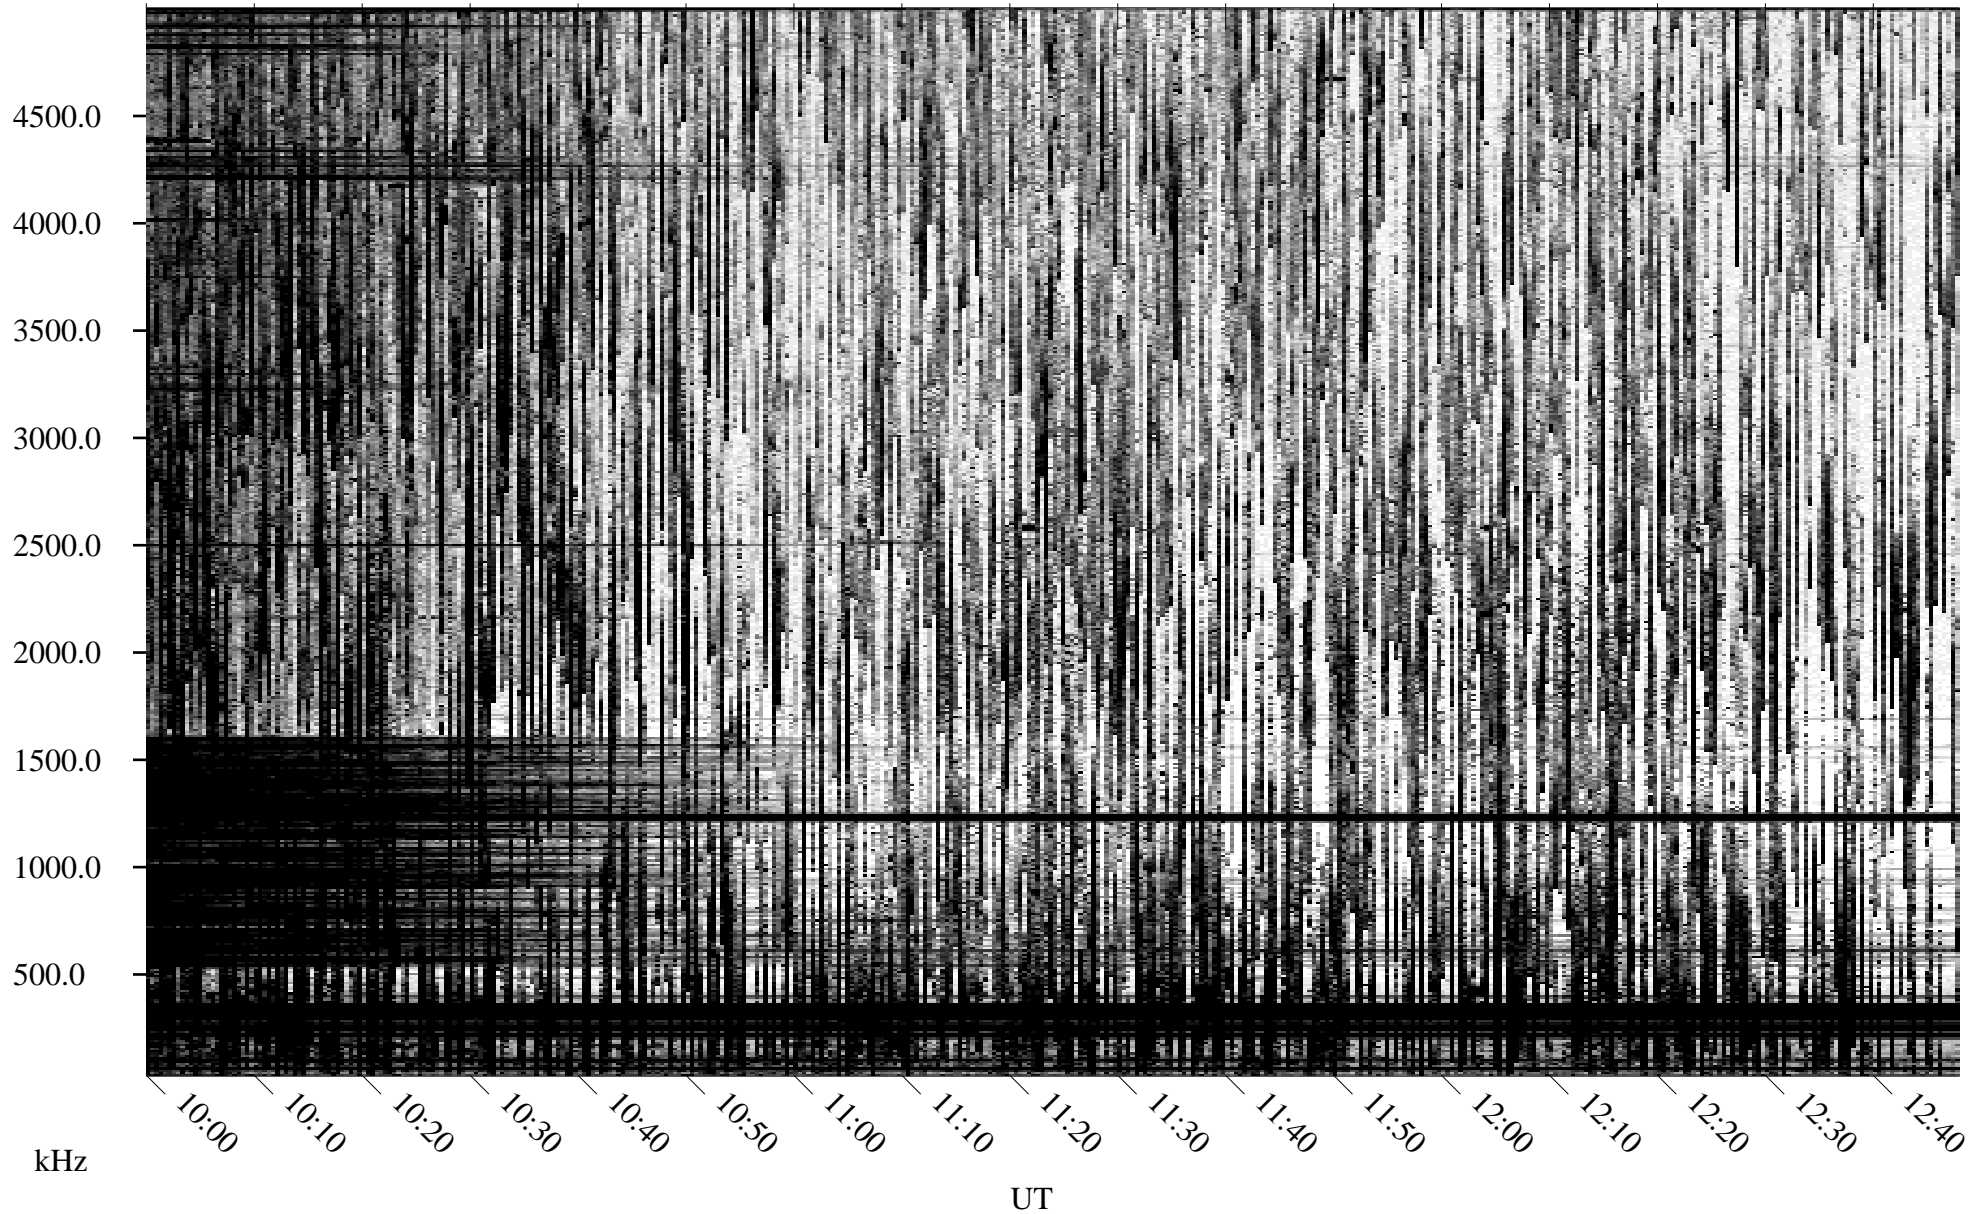

08/06/1995 Churchill, Manitoba

Linear Scale Black = 161 White = 15

ch95218l.r01m max_12

Page 1

08/06/1995 Churchill, Manitoba

Linear Scale Black = 161 White = 15

ch95218l.r01m max_12

Page 2

08/07/1995 Churchill, Manitoba

Linear Scale Black = 161 White = 15

ch95218l.r01m max_12

Page 3

08/07/1995 Churchill, Manitoba

Linear Scale Black = 161 White = 15

ch95218l.r01m max_12

Page 4

08/07/1995 Churchill, Manitoba

Linear Scale Black = 161 White = 15

ch95218l.r01m max_12

Page 5

08/07/1995 Churchill, Manitoba

Linear Scale Black = 161 White = 15

ch95218l.r01m max_12

Page 6

08/07/1995 Churchill, Manitoba

Linear Scale Black = 161 White = 15

ch95218l.r01m max_12

Page 7

08/07/1995 Churchill, Manitoba

Linear Scale Black = 161 White = 15

ch95218l.r01m max_12

Page 8