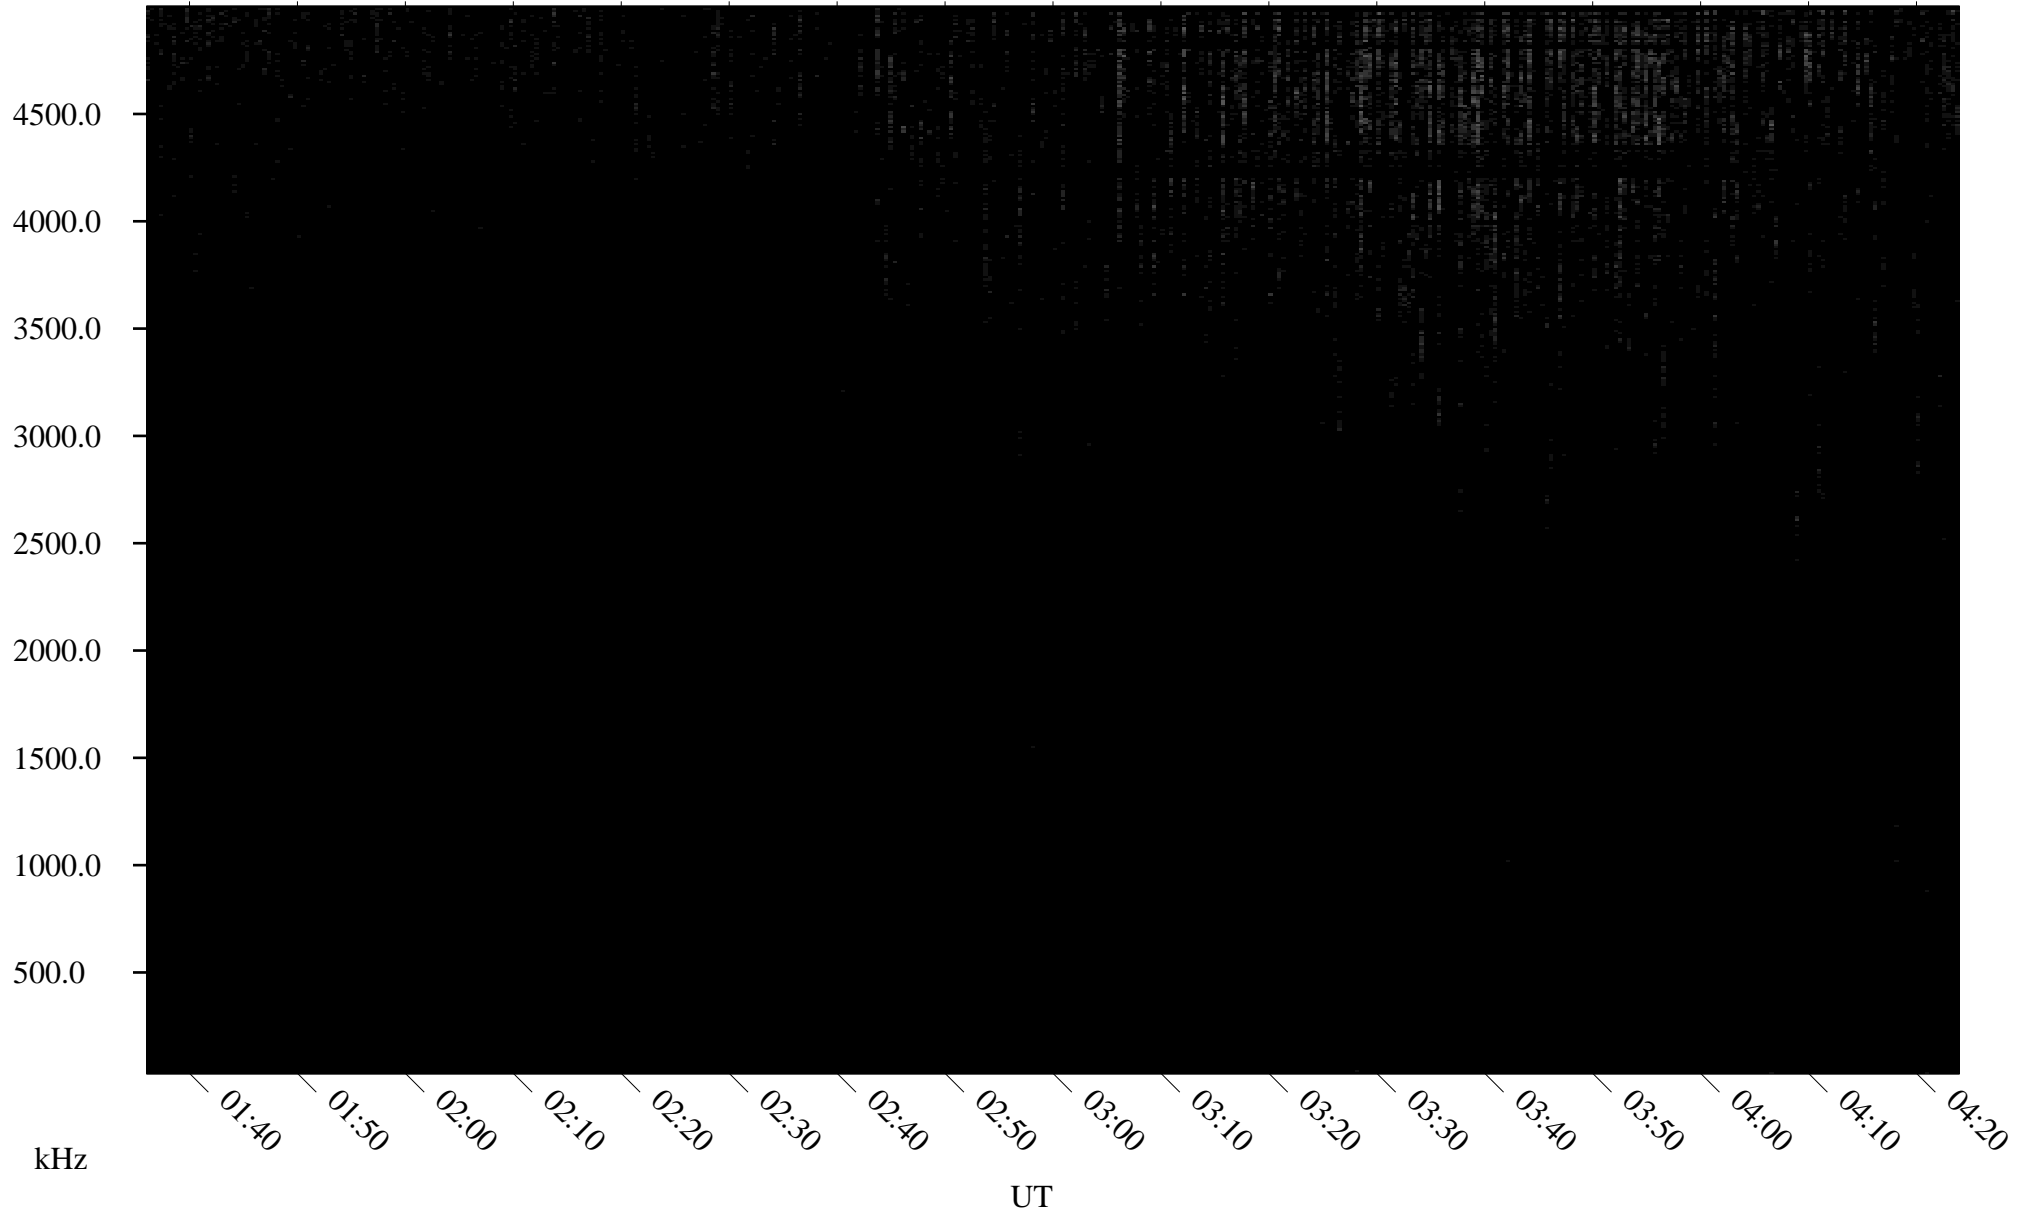

08/06/1995 Churchill, Manitoba

Linear Scale Black = 161 White = 15

ch95218l.r01m max_12

Page 1

08/06/1995 Churchill, Manitoba

Linear Scale Black = 161 White = 15

ch95218l.r01m max_12

Page 2

08/07/1995 Churchill, Manitoba

Linear Scale Black = 161 White = 15

ch95218l.r01m max_12

Page 3

08/07/1995 Churchill, Manitoba

Linear Scale Black = 161 White = 15

ch95218l.r01m max_12

Page 4

08/07/1995 Churchill, Manitoba

Linear Scale Black = 161 White = 15

ch95218l.r01m max_12

Page 5

08/07/1995 Churchill, Manitoba

Linear Scale Black = 161 White = 15

ch95218l.r01m max_12

Page 6

08/07/1995 Churchill, Manitoba

Linear Scale Black = 161 White = 15

ch95218l.r01m max_12

Page 7

08/07/1995 Churchill, Manitoba

Linear Scale Black = 161 White = 15

ch95218l.r01m max_12

Page 8