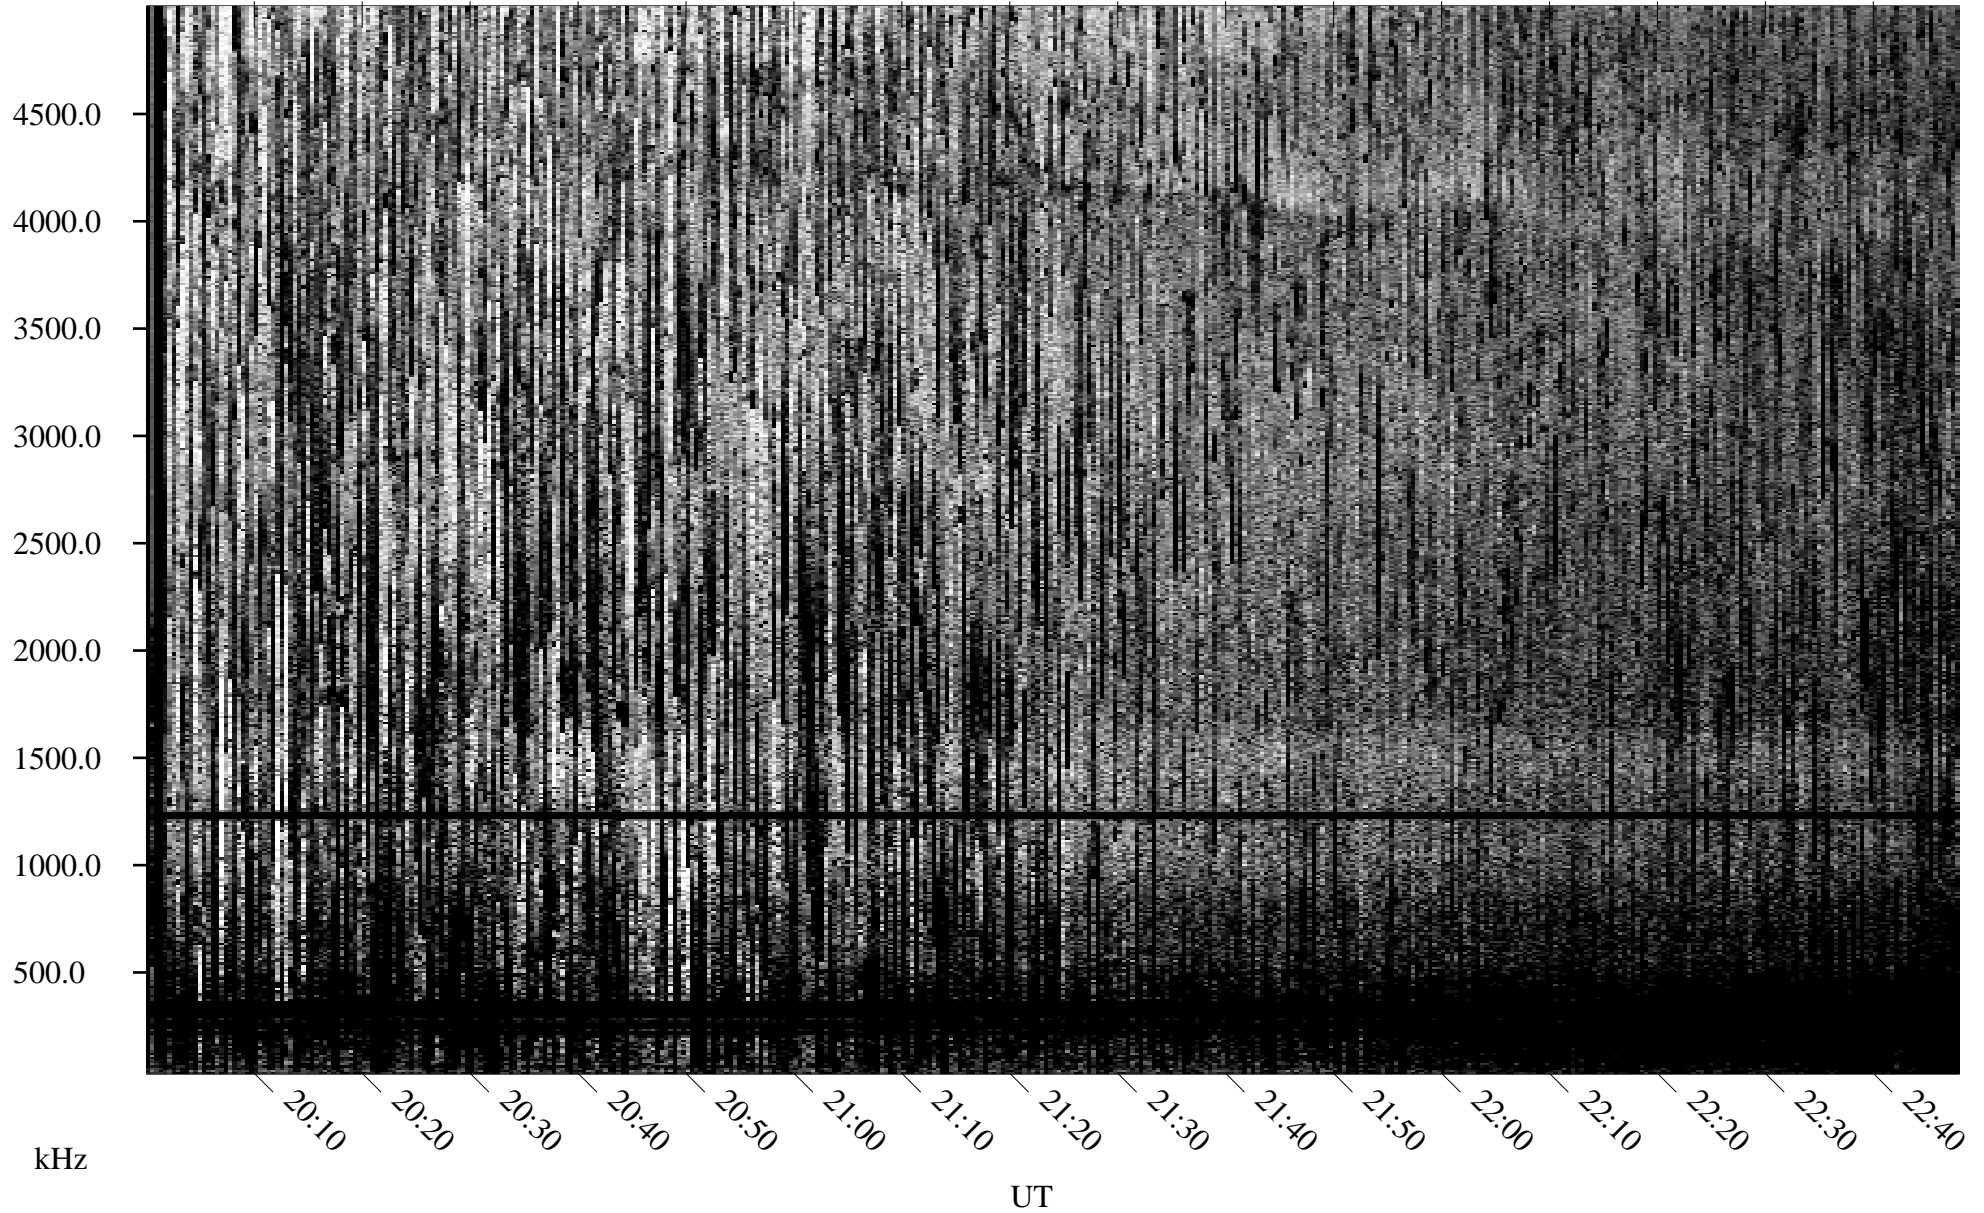

08/06/1995 Churchill, Manitoba

Linear Scale Black = 161 White = 15

ch95218l.r01m max_12

Page 1

08/06/1995 Churchill, Manitoba

Linear Scale Black = 161 White = 15

ch95218l.r01m max_12

Page 2

08/07/1995 Churchill, Manitoba

Linear Scale Black = 161 White = 15

ch95218l.r01m max_12

Page 3

08/07/1995 Churchill, Manitoba

Linear Scale Black = 161 White = 15

ch95218l.r01m max_12

Page 4

08/07/1995 Churchill, Manitoba

Linear Scale Black = 161 White = 15

ch95218l.r01m max_12

Page 5

08/07/1995 Churchill, Manitoba

Linear Scale Black = 161 White = 15

ch95218l.r01m max_12

Page 6

08/07/1995 Churchill, Manitoba

Linear Scale Black = 161 White = 15

ch95218l.r01m max_12

Page 7

08/07/1995 Churchill, Manitoba

Linear Scale Black = 161 White = 15

ch95218l.r01m max_12

Page 8