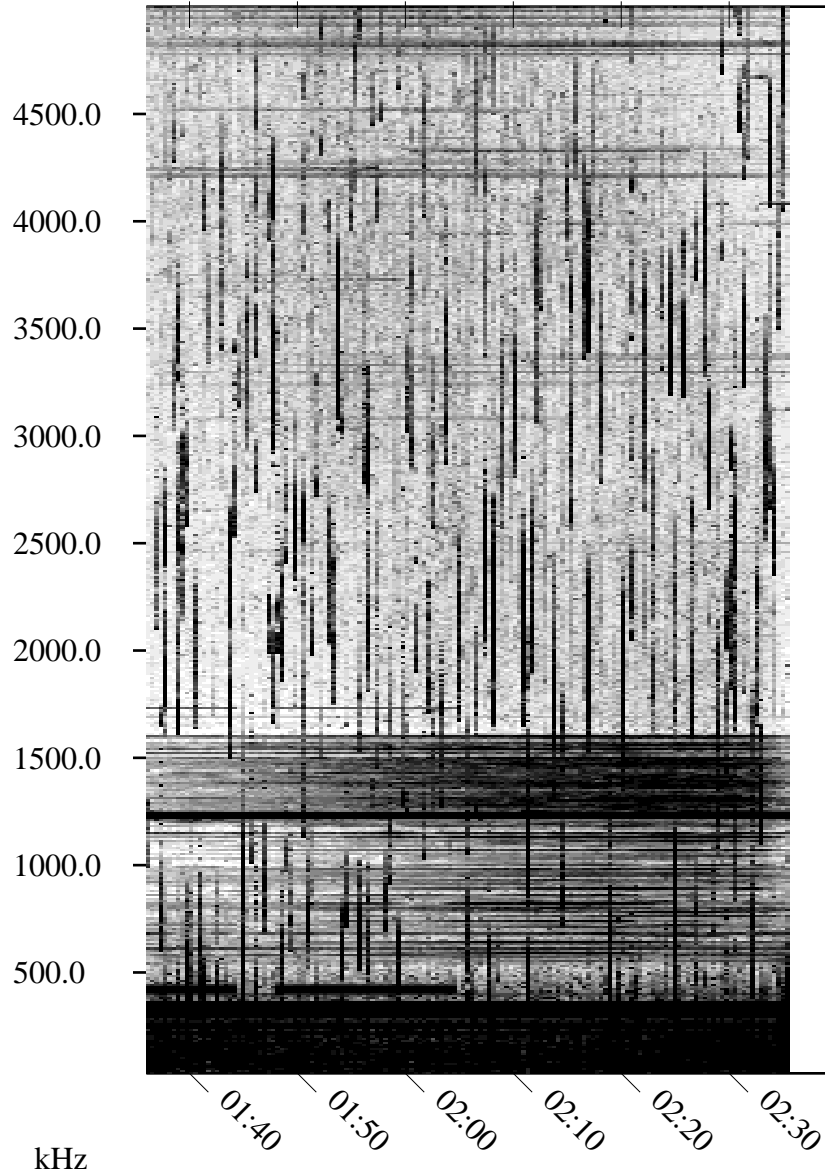

08/08/1995 Churchill, Manitoba

Linear Scale Black = 161 White = 15

ch95220l.r00m max_12

Page 1

08/08/1995 Churchill, Manitoba

Linear Scale Black = 161 White = 15

ch95220l.r00m max_12

Page 2

08/09/1995 Churchill, Manitoba

Linear Scale Black = 161 White = 15

ch95220l.r00m max_12

Page 3

UT