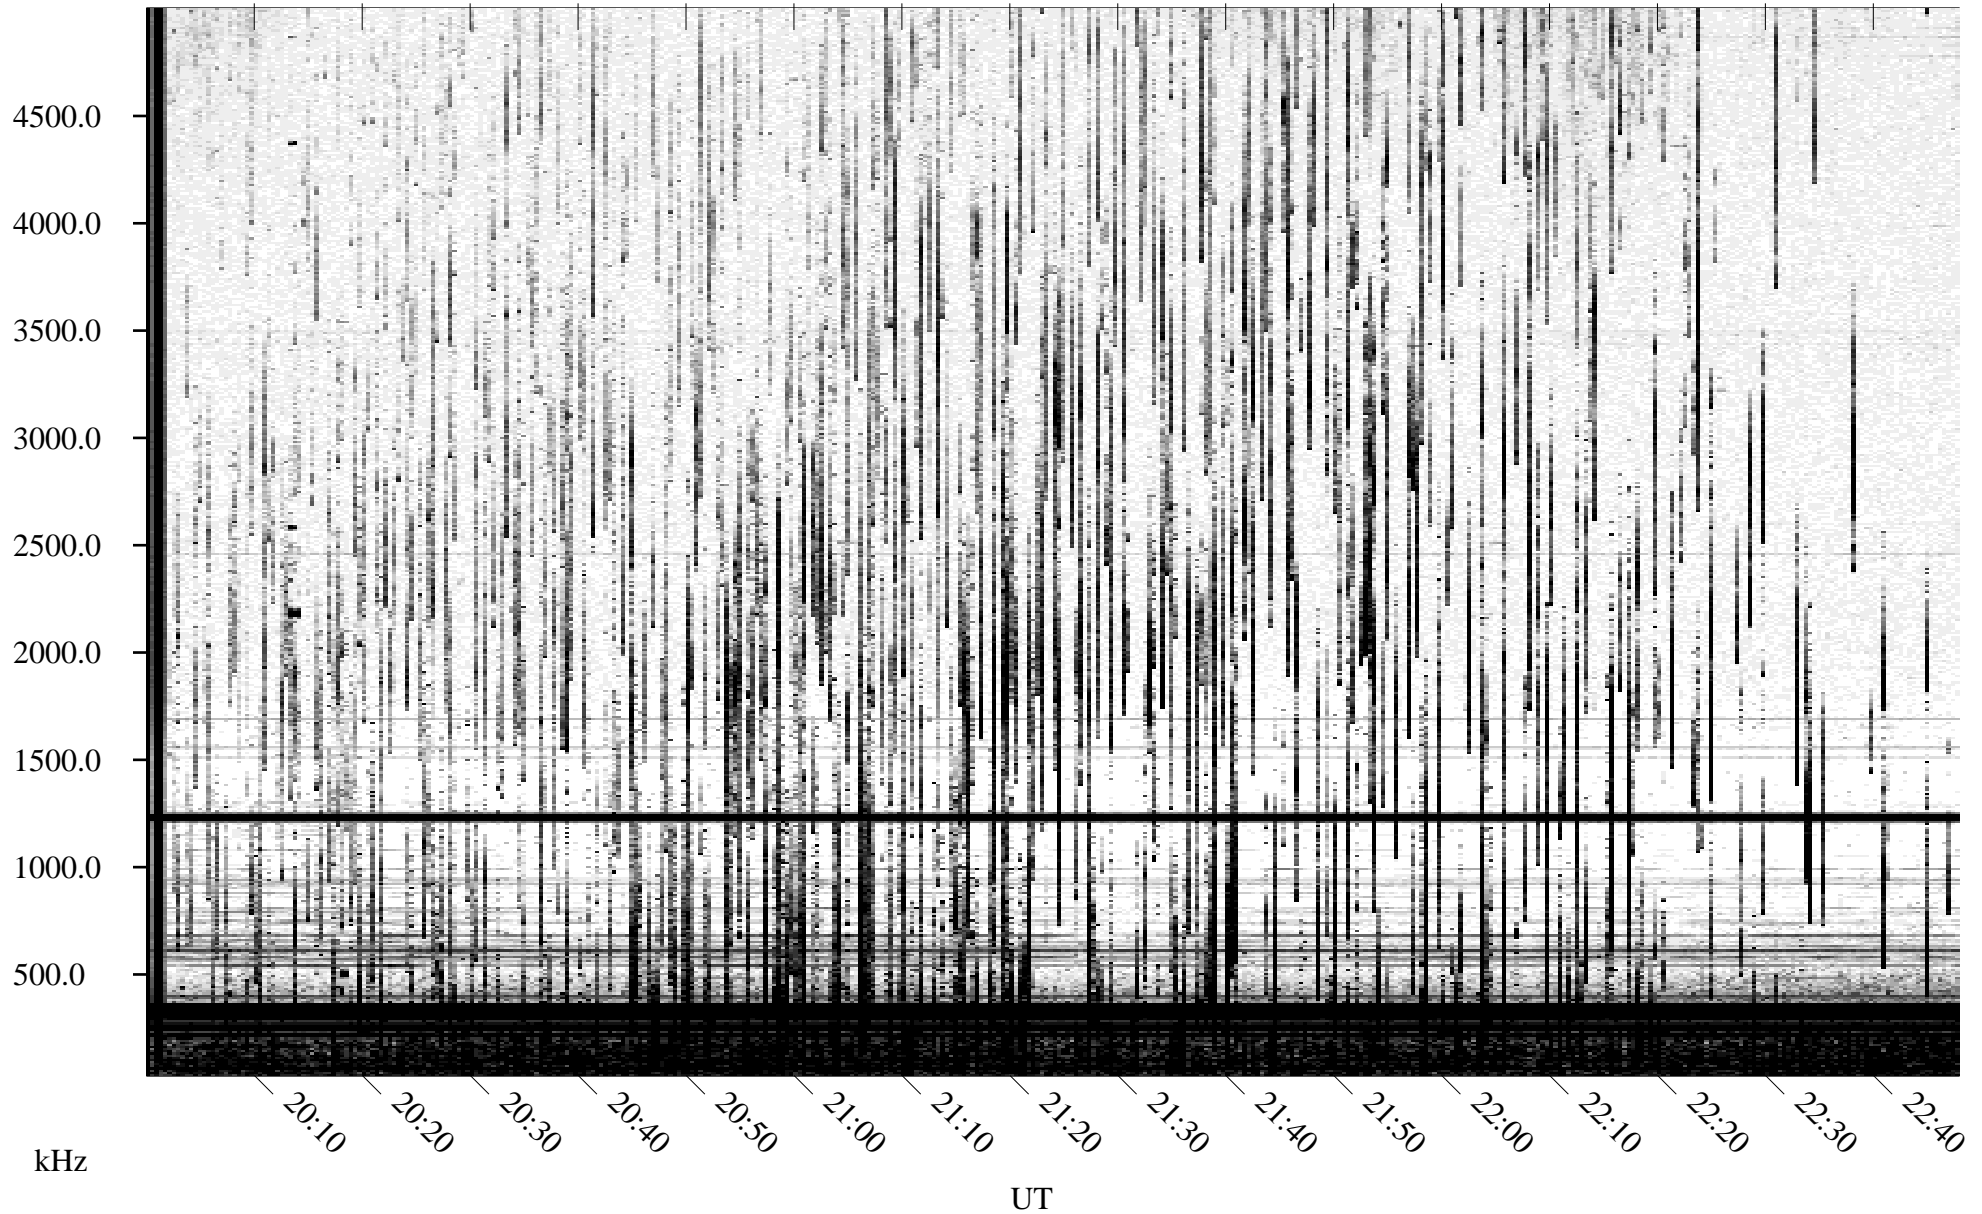

08/08/1995 Churchill, Manitoba

Linear Scale Black = 161 White = 15

ch95220l.r00m max_12

Page 1

08/08/1995 Churchill, Manitoba

Linear Scale Black = 161 White = 15

ch95220l.r00m max_12

Page 2

08/09/1995 Churchill, Manitoba

Linear Scale Black = 161 White = 15

ch95220l.r00m max_12

Page 3

UT