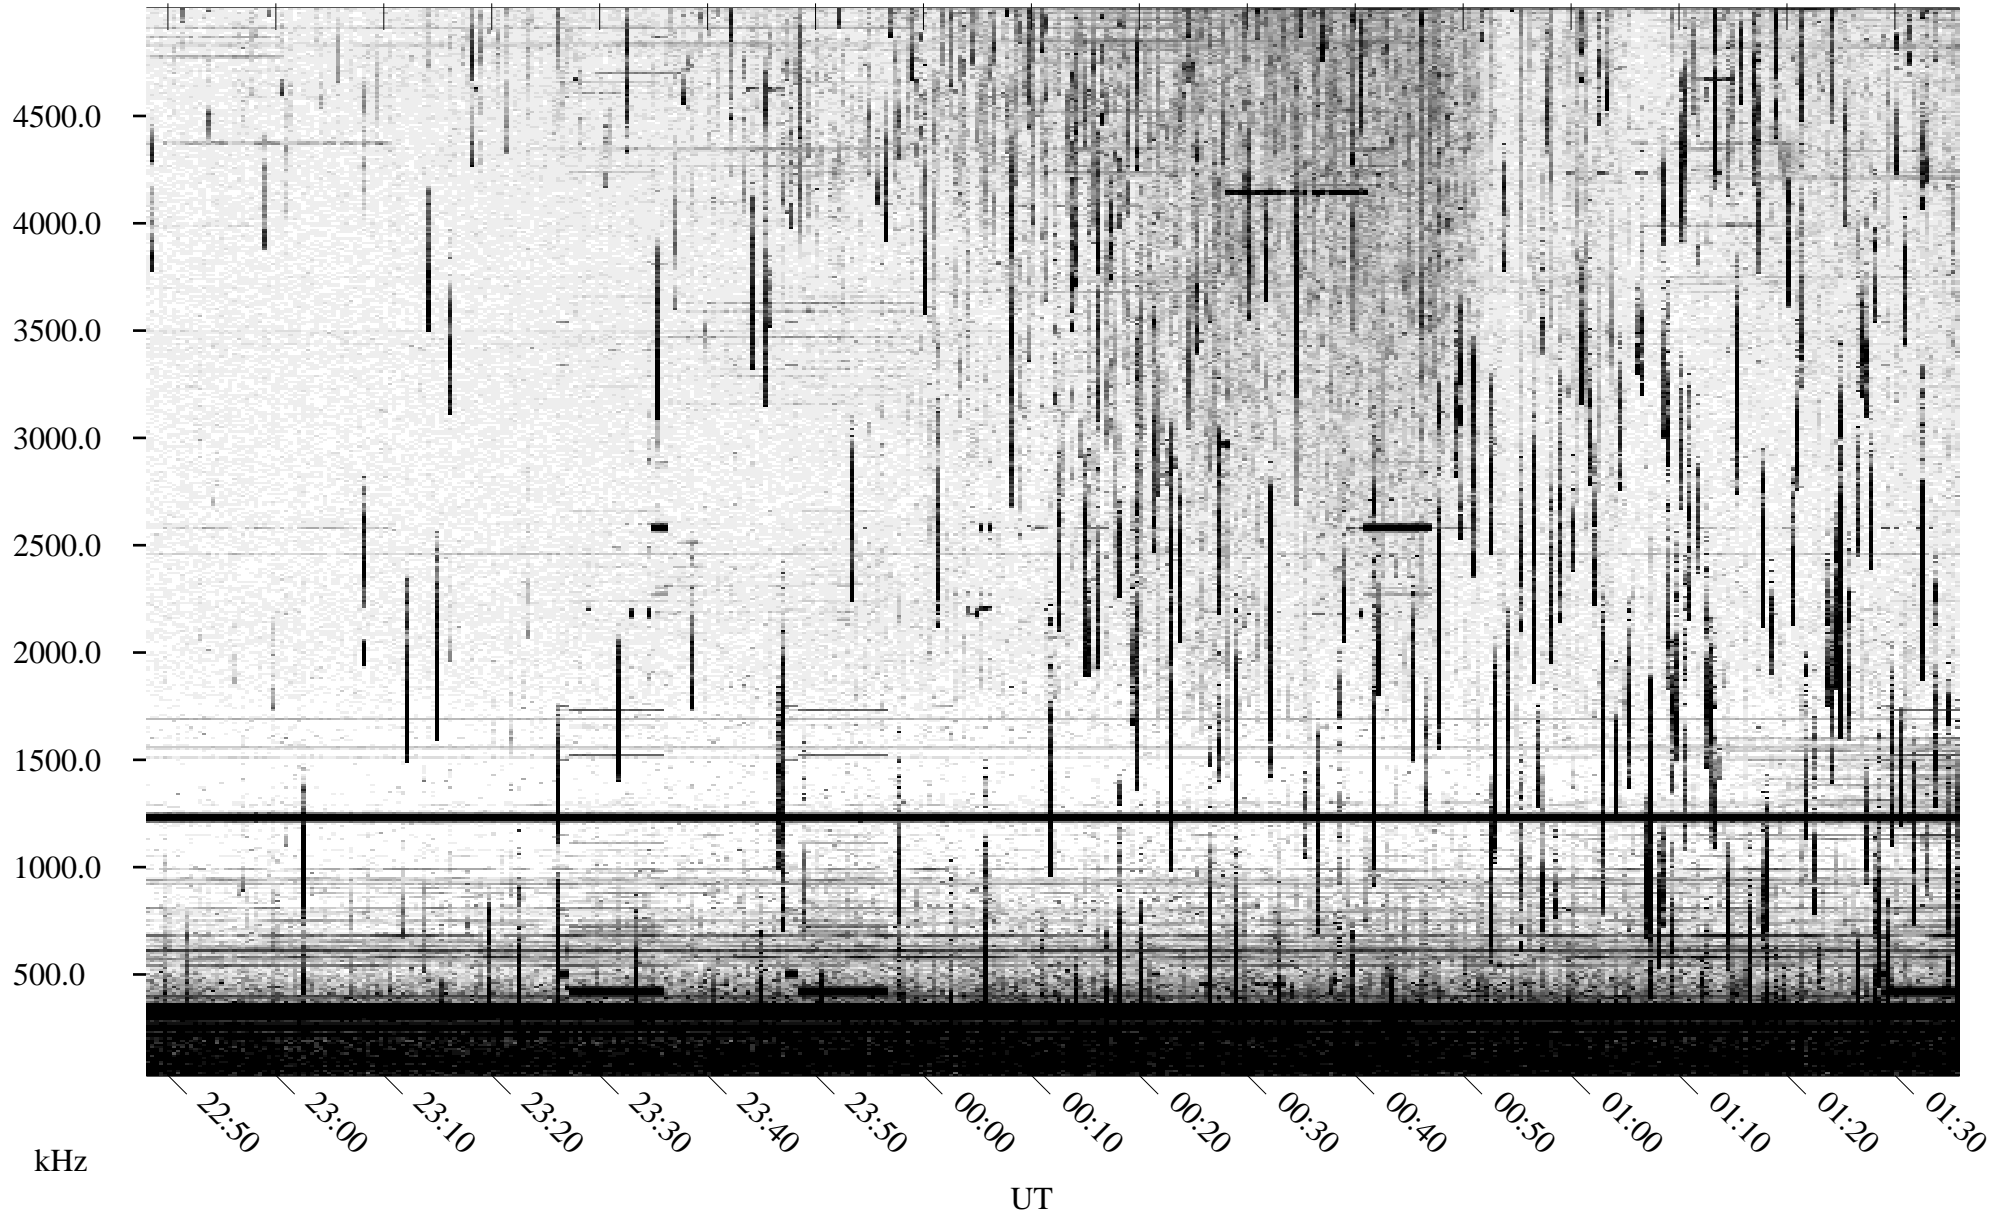

08/08/1995 Churchill, Manitoba

Linear Scale Black = 161 White = 15

ch95220l.r00m max_12

Page 1

08/08/1995 Churchill, Manitoba

Linear Scale Black = 161 White = 15

ch95220l.r00m max_12

Page 2

08/09/1995 Churchill, Manitoba

Linear Scale Black = 161 White = 15

ch95220l.r00m max_12

Page 3

UT