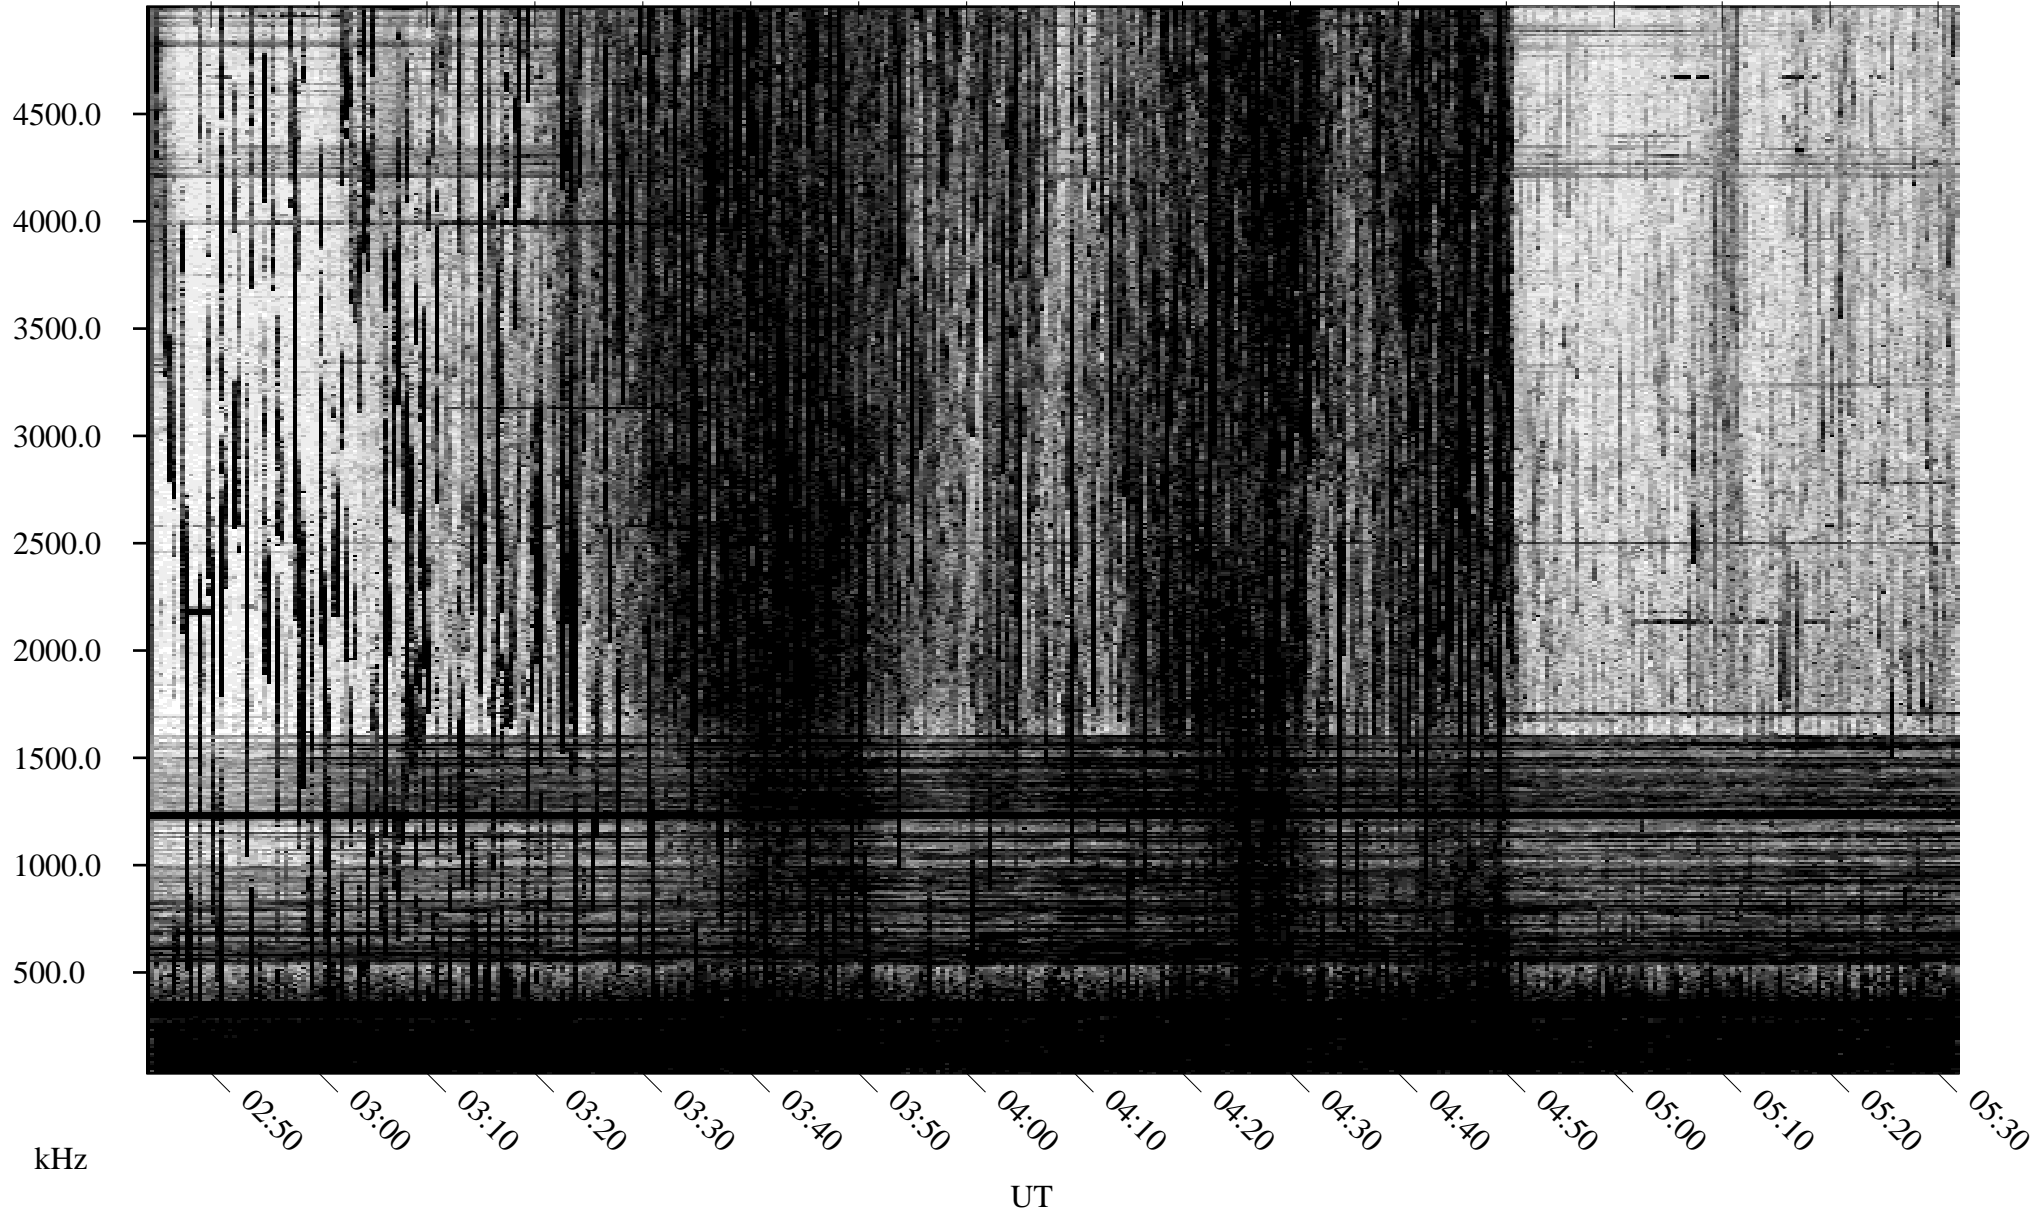

# 08/09/1995 Churchill, Manitoba

Linear Scale    Black = 161    White = 15

ch95221l.r00m max\_12

Page 1

# 08/09/1995 Churchill, Manitoba

Linear Scale    Black = 161    White = 15

ch952211.r00m max\_12

Page 2

# 08/09/1995 Churchill, Manitoba

Linear Scale    Black = 161    White = 15

ch95221l.r00m max\_12

Page 3

# 08/09/1995 Churchill, Manitoba

Linear Scale    Black = 161    White = 15

ch952211.r00m max\_12

Page 4