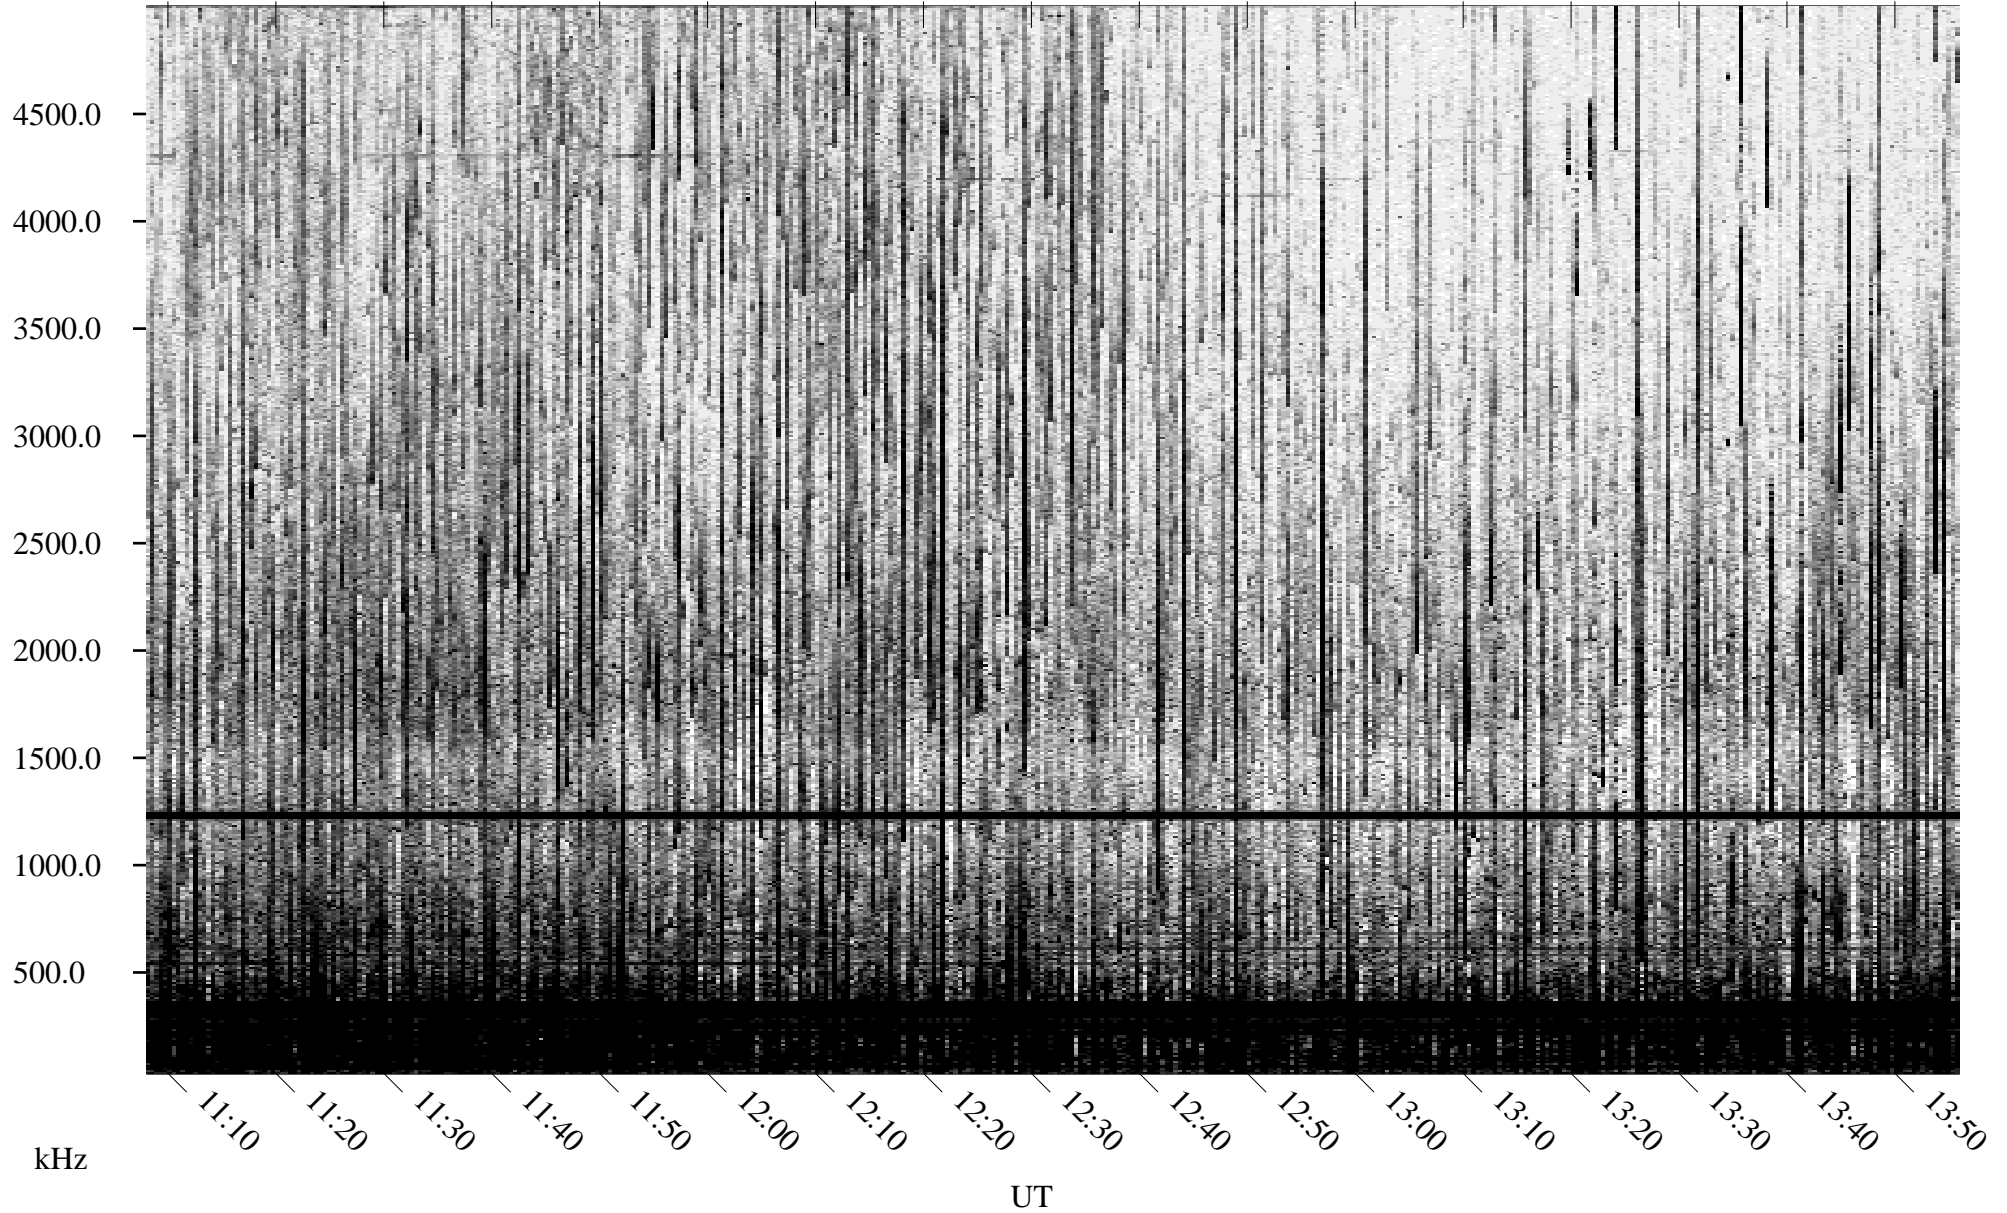

# 08/09/1995 Churchill, Manitoba

Linear Scale    Black = 161    White = 15

ch952211.r00m max\_12

Page 2

# 08/09/1995 Churchill, Manitoba

Linear Scale    Black = 161    White = 15

ch95221l.r00m max\_12

Page 3

# 08/09/1995 Churchill, Manitoba

Linear Scale    Black = 161    White = 15

ch952211.r00m max\_12

Page 4

# 08/09/1995 Churchill, Manitoba

Linear Scale    Black = 161    White = 15

ch95221l.r00m max\_12

Page 5