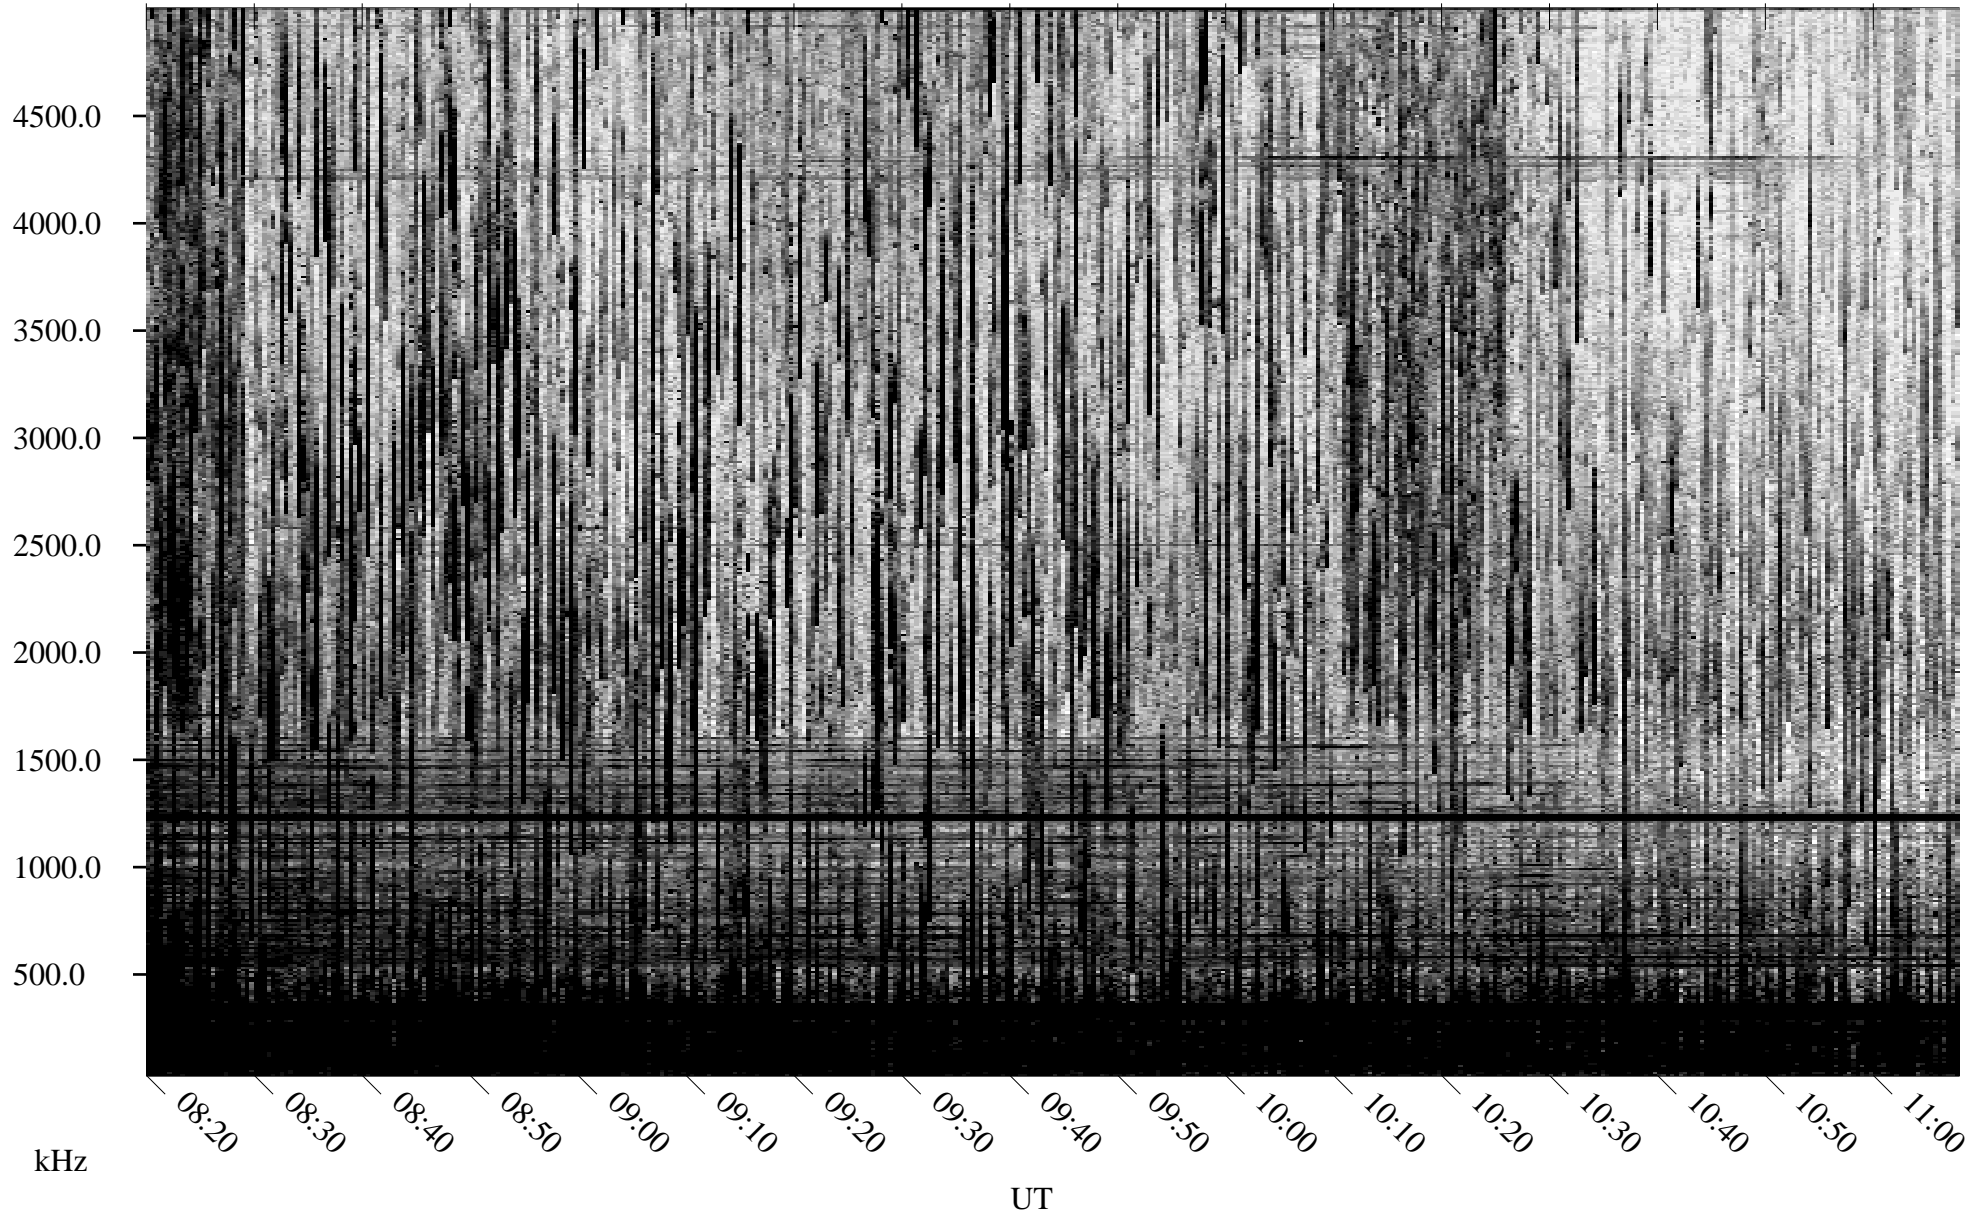

# 08/09/1995 Churchill, Manitoba

Linear Scale    Black = 161    White = 15

ch95221l.r00m max\_12

Page 1

# 08/09/1995 Churchill, Manitoba

Linear Scale    Black = 161    White = 15

ch952211.r00m max\_12

Page 2

# 08/09/1995 Churchill, Manitoba

Linear Scale    Black = 161    White = 15

ch95221l.r00m max\_12

Page 3

# 08/09/1995 Churchill, Manitoba

Linear Scale    Black = 161    White = 15

ch952211.r00m max\_12

Page 4