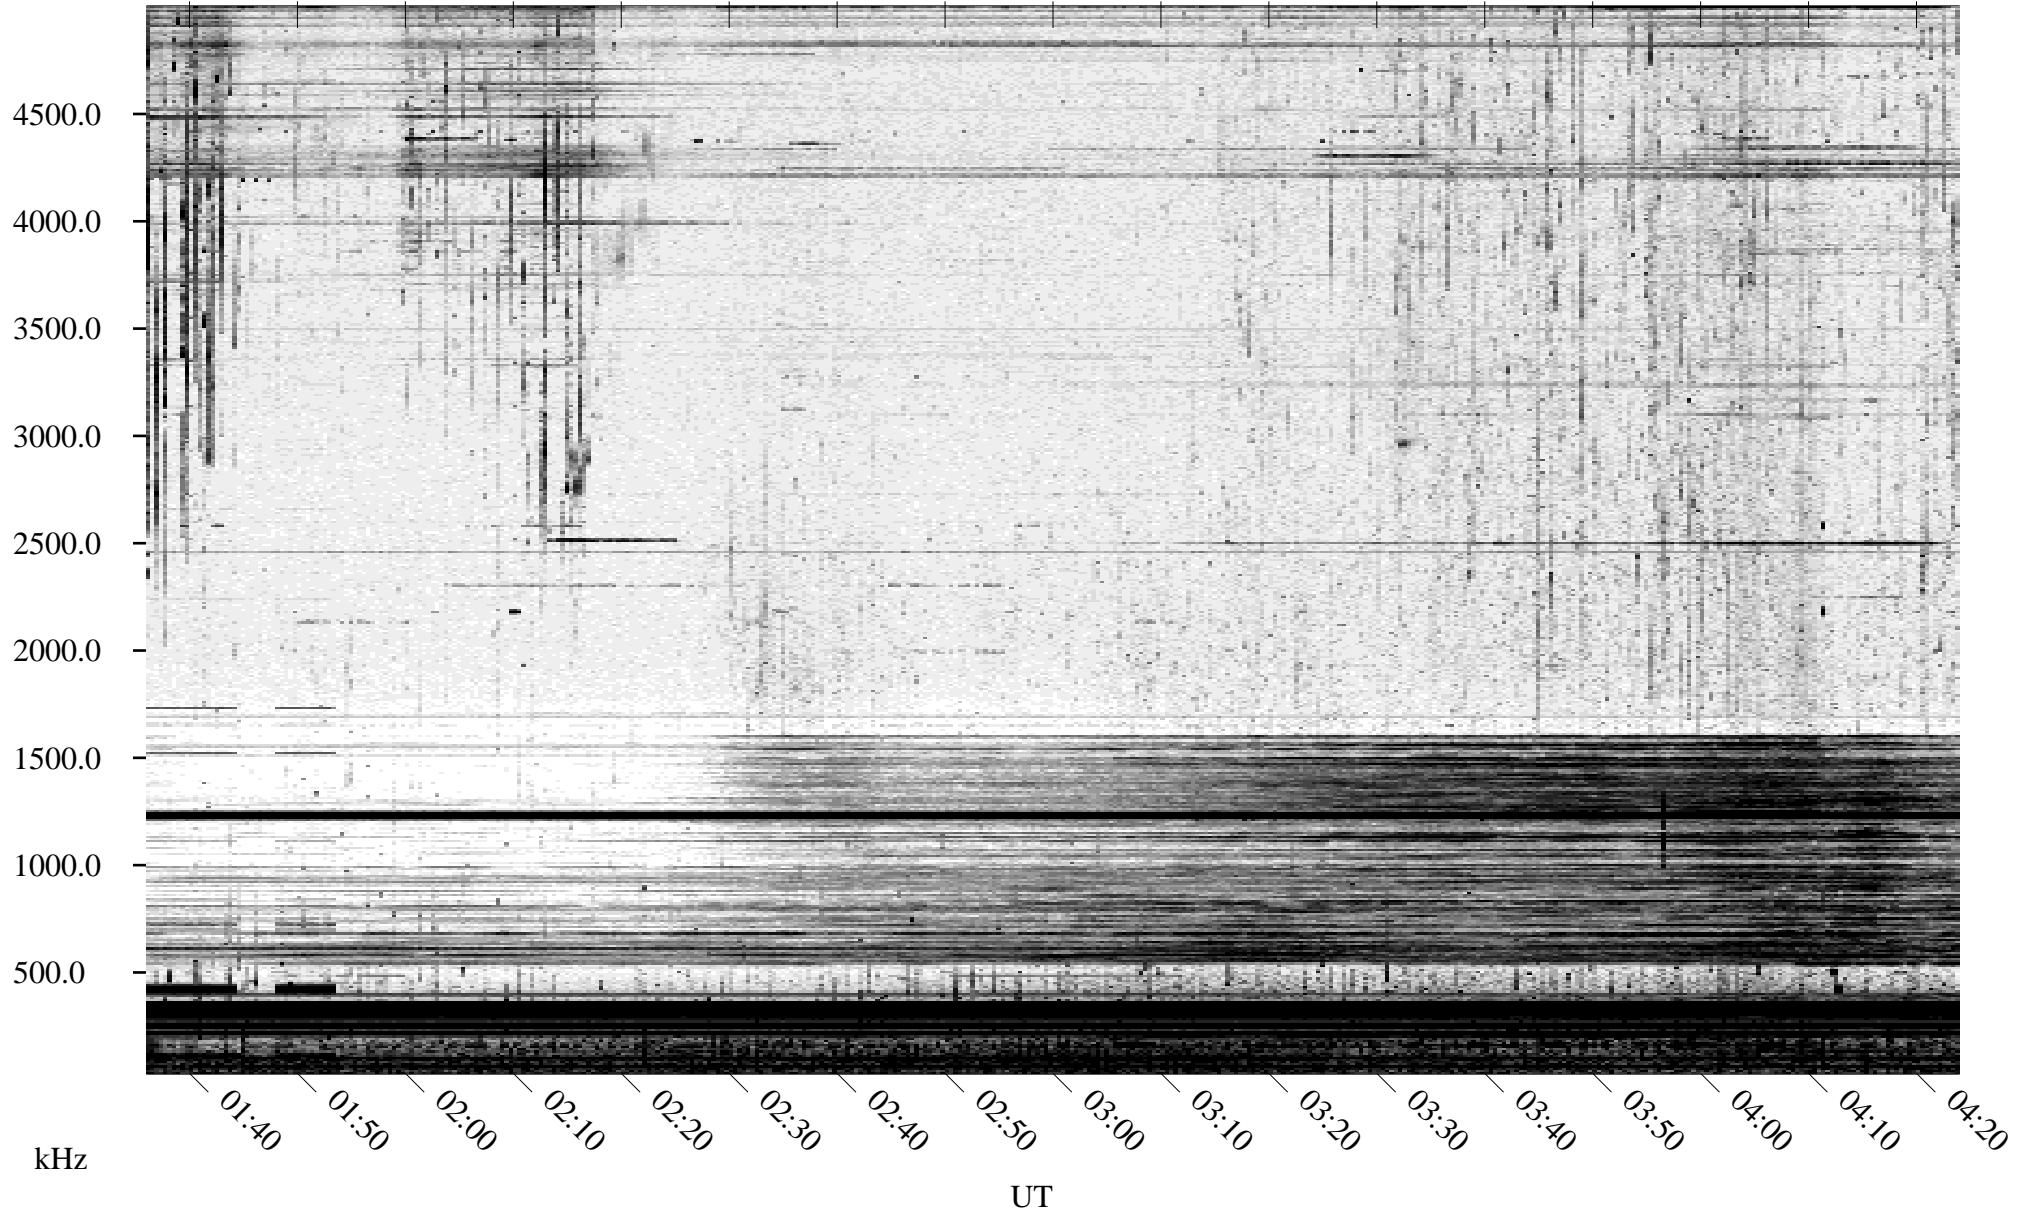

08/09/1995 Churchill, Manitoba

Linear Scale Black = 161 White = 15

ch95221l.r01m max_12

Page 1

08/09/1995 Churchill, Manitoba

Linear Scale Black = 161 White = 15

ch95221l.r01m max_12

Page 2

08/10/1995 Churchill, Manitoba

Linear Scale Black = 161 White = 15

ch95221l.r01m max_12

Page 3

08/10/1995 Churchill, Manitoba

Linear Scale Black = 161 White = 15

ch95221l.r01m max_12

Page 4

08/10/1995 Churchill, Manitoba

Linear Scale Black = 161 White = 15

ch95221l.r01m max_12

Page 5

08/10/1995 Churchill, Manitoba

Linear Scale Black = 161 White = 15

ch95221l.r01m max_12

Page 6

08/10/1995 Churchill, Manitoba

Linear Scale Black = 161 White = 15

ch95221l.r01m max_12

Page 7

08/10/1995 Churchill, Manitoba

Linear Scale Black = 161 White = 15

ch95221l.r01m max_12

Page 8