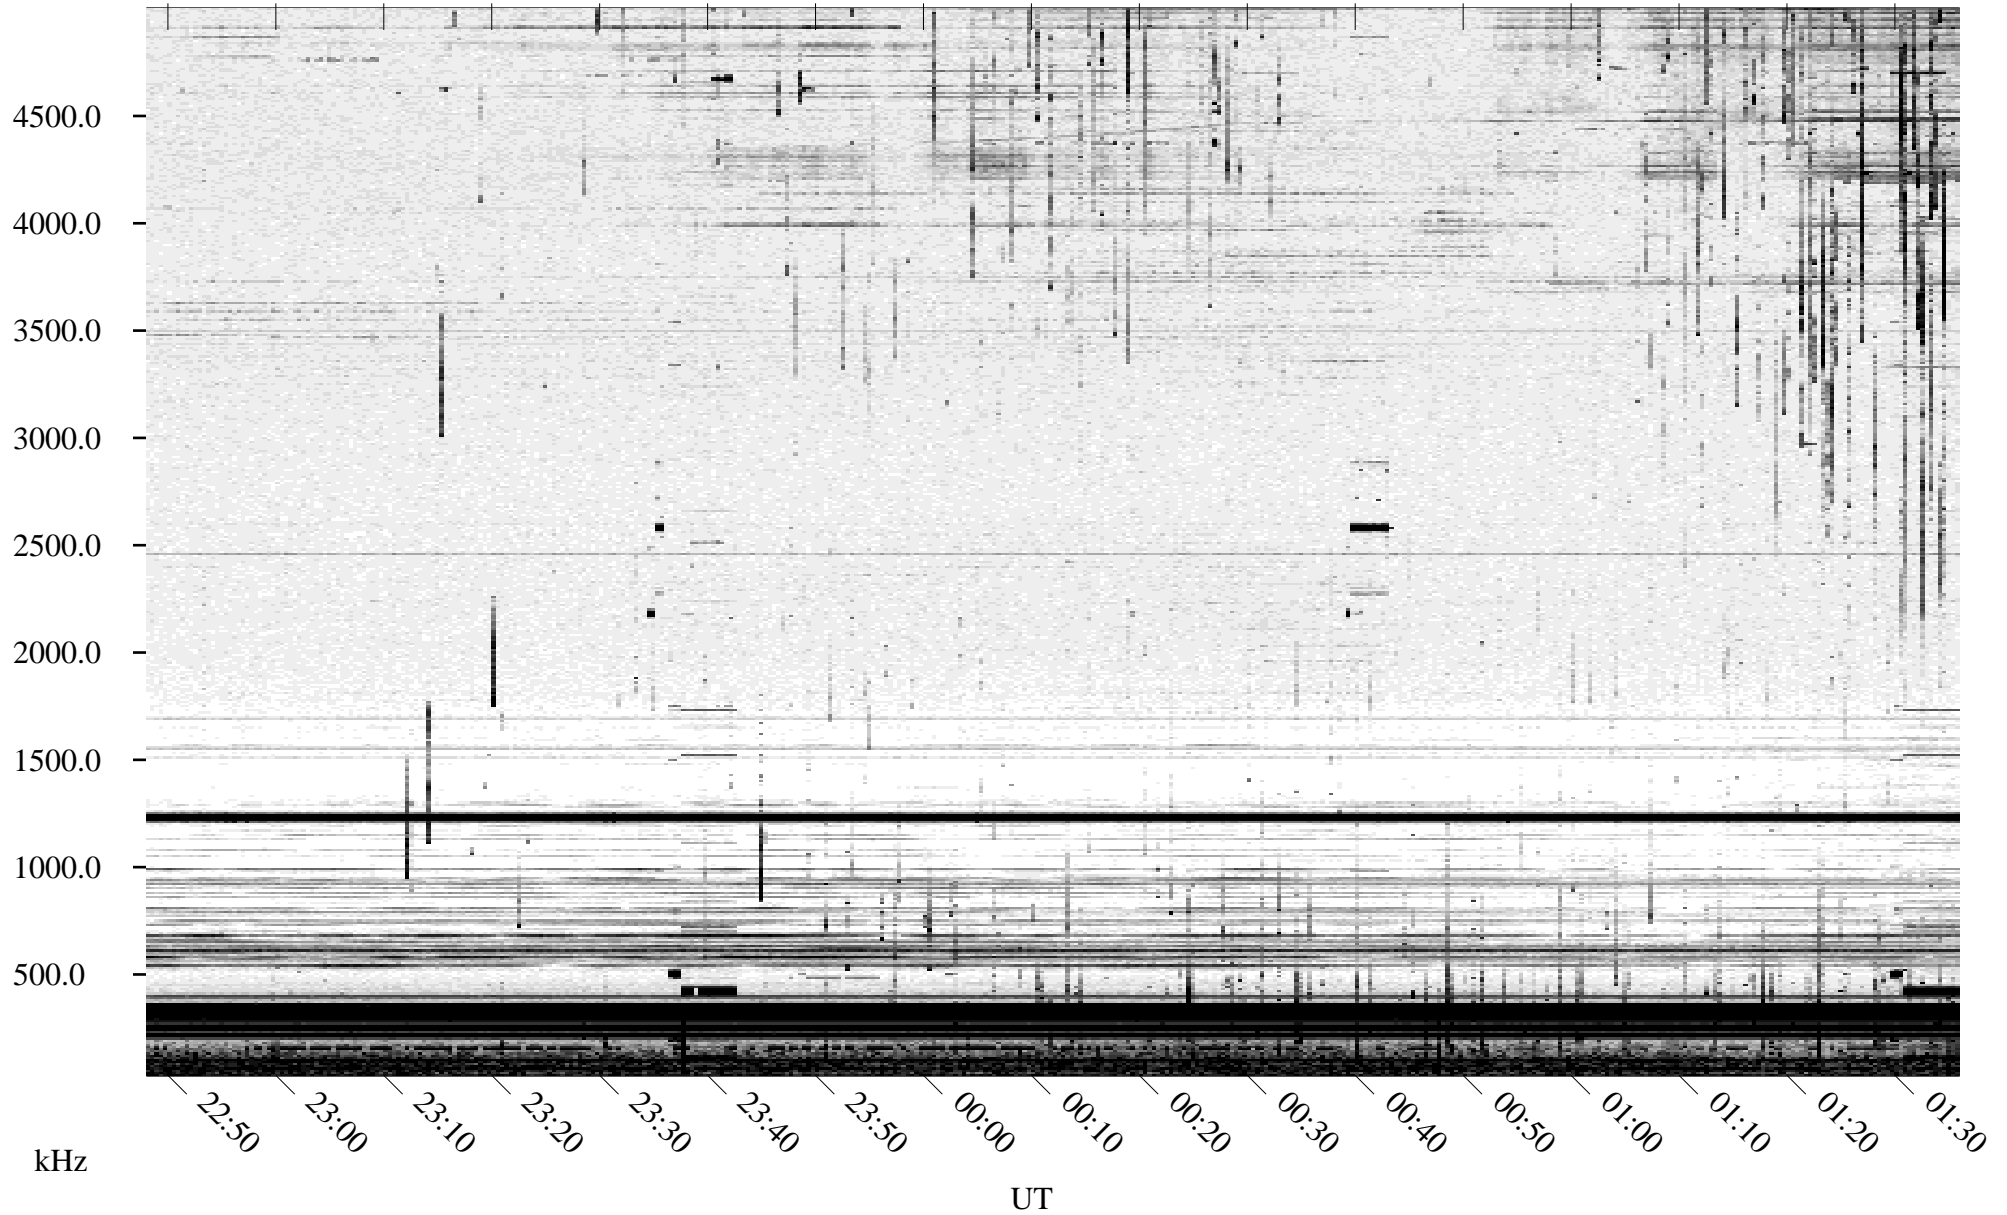

08/09/1995 Churchill, Manitoba

Linear Scale Black = 161 White = 15

ch95221l.r01m max_12

Page 1

08/09/1995 Churchill, Manitoba

Linear Scale Black = 161 White = 15

ch95221l.r01m max_12

Page 2

08/10/1995 Churchill, Manitoba

Linear Scale Black = 161 White = 15

ch95221l.r01m max_12

Page 3

08/10/1995 Churchill, Manitoba

Linear Scale Black = 161 White = 15

ch95221l.r01m max_12

Page 4

08/10/1995 Churchill, Manitoba

Linear Scale Black = 161 White = 15

ch95221l.r01m max_12

Page 5

08/10/1995 Churchill, Manitoba

Linear Scale Black = 161 White = 15

ch95221l.r01m max_12

Page 6

08/10/1995 Churchill, Manitoba

Linear Scale Black = 161 White = 15

ch95221l.r01m max_12

Page 7

08/10/1995 Churchill, Manitoba

Linear Scale Black = 161 White = 15

ch95221l.r01m max_12

Page 8