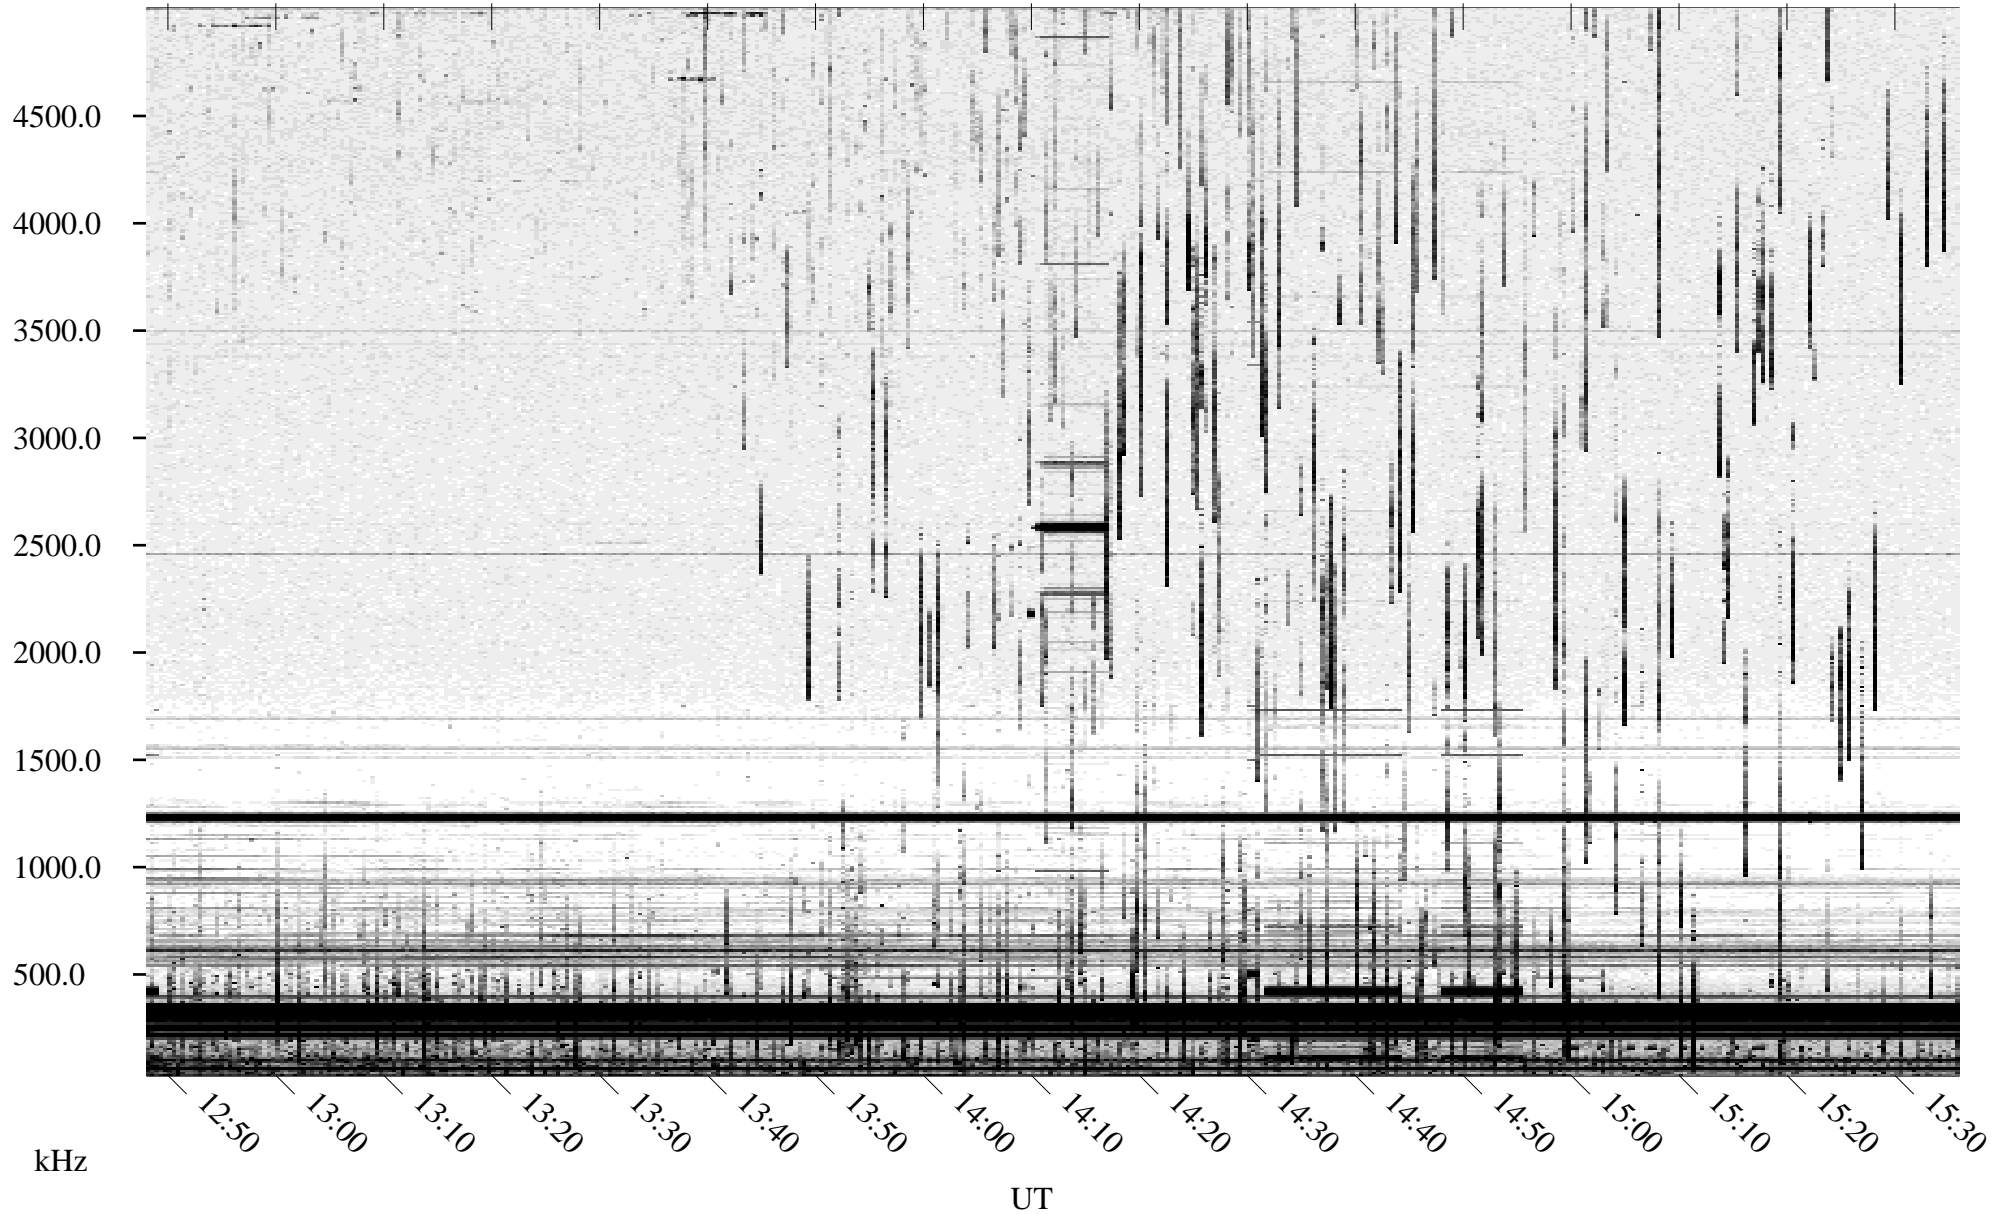

08/09/1995 Churchill, Manitoba

Linear Scale Black = 161 White = 15

ch95221l.r01m max_12

Page 1

08/09/1995 Churchill, Manitoba

Linear Scale Black = 161 White = 15

ch95221l.r01m max_12

Page 2

08/10/1995 Churchill, Manitoba

Linear Scale Black = 161 White = 15

ch95221l.r01m max_12

Page 3

08/10/1995 Churchill, Manitoba

Linear Scale Black = 161 White = 15

ch95221l.r01m max_12

Page 4

08/10/1995 Churchill, Manitoba

Linear Scale Black = 161 White = 15

ch95221l.r01m max_12

Page 5

08/10/1995 Churchill, Manitoba

Linear Scale Black = 161 White = 15

ch95221l.r01m max_12

Page 6

08/10/1995 Churchill, Manitoba

Linear Scale Black = 161 White = 15

ch95221l.r01m max_12

Page 7

08/10/1995 Churchill, Manitoba

Linear Scale Black = 161 White = 15

ch95221l.r01m max_12

Page 8