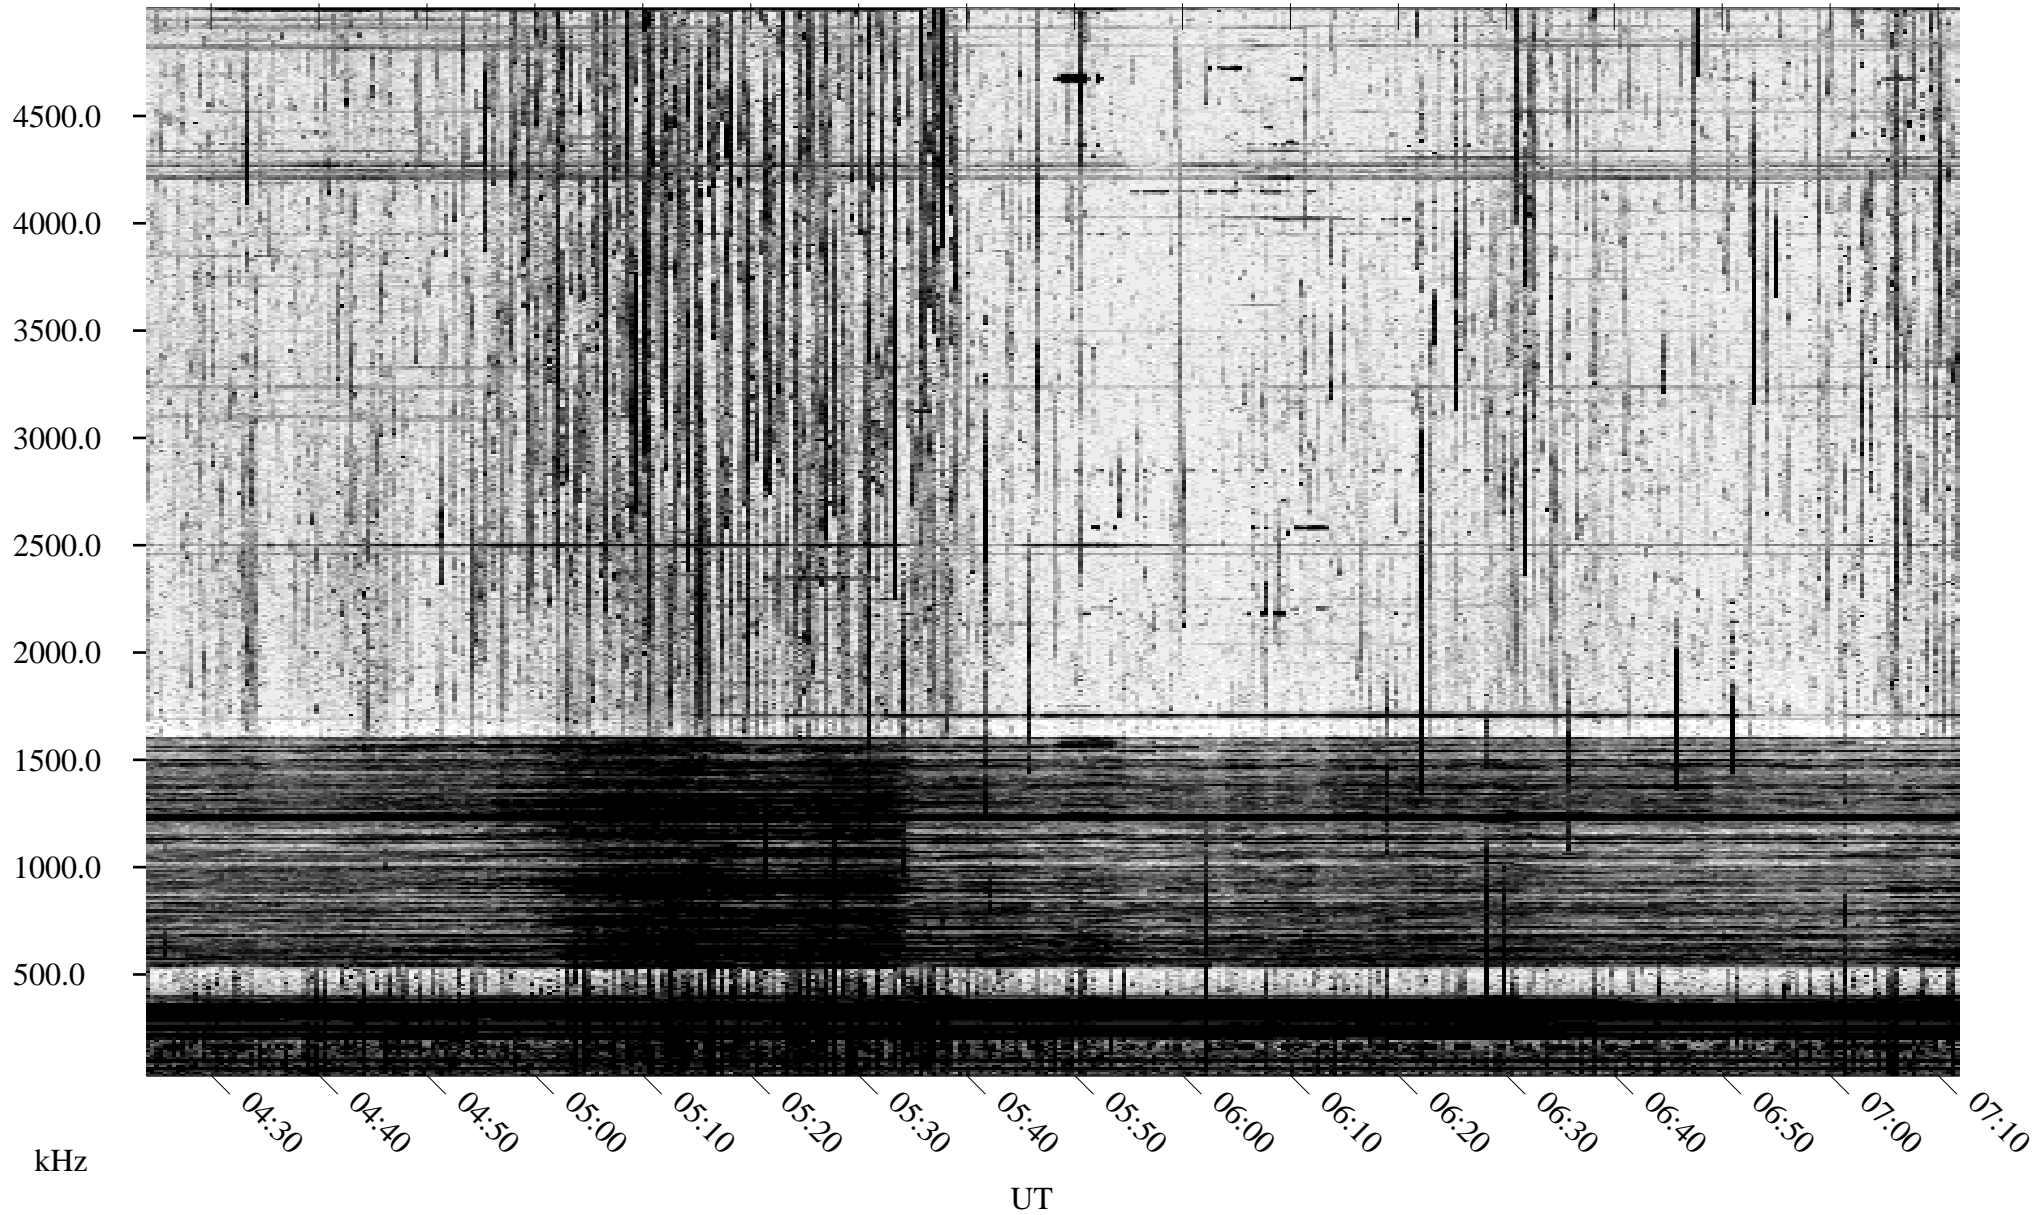

08/09/1995 Churchill, Manitoba

Linear Scale Black = 161 White = 15

ch95221l.r01m max_12

Page 1

08/09/1995 Churchill, Manitoba

Linear Scale Black = 161 White = 15

ch95221l.r01m max_12

Page 2

08/10/1995 Churchill, Manitoba

Linear Scale Black = 161 White = 15

ch95221l.r01m max_12

Page 3

08/10/1995 Churchill, Manitoba

Linear Scale Black = 161 White = 15

ch95221l.r01m max_12

Page 4

08/10/1995 Churchill, Manitoba

Linear Scale Black = 161 White = 15

ch95221l.r01m max_12

Page 5

08/10/1995 Churchill, Manitoba

Linear Scale Black = 161 White = 15

ch95221l.r01m max_12

Page 6

08/10/1995 Churchill, Manitoba

Linear Scale Black = 161 White = 15

ch95221l.r01m max_12

Page 7

08/10/1995 Churchill, Manitoba

Linear Scale Black = 161 White = 15

ch95221l.r01m max_12

Page 8