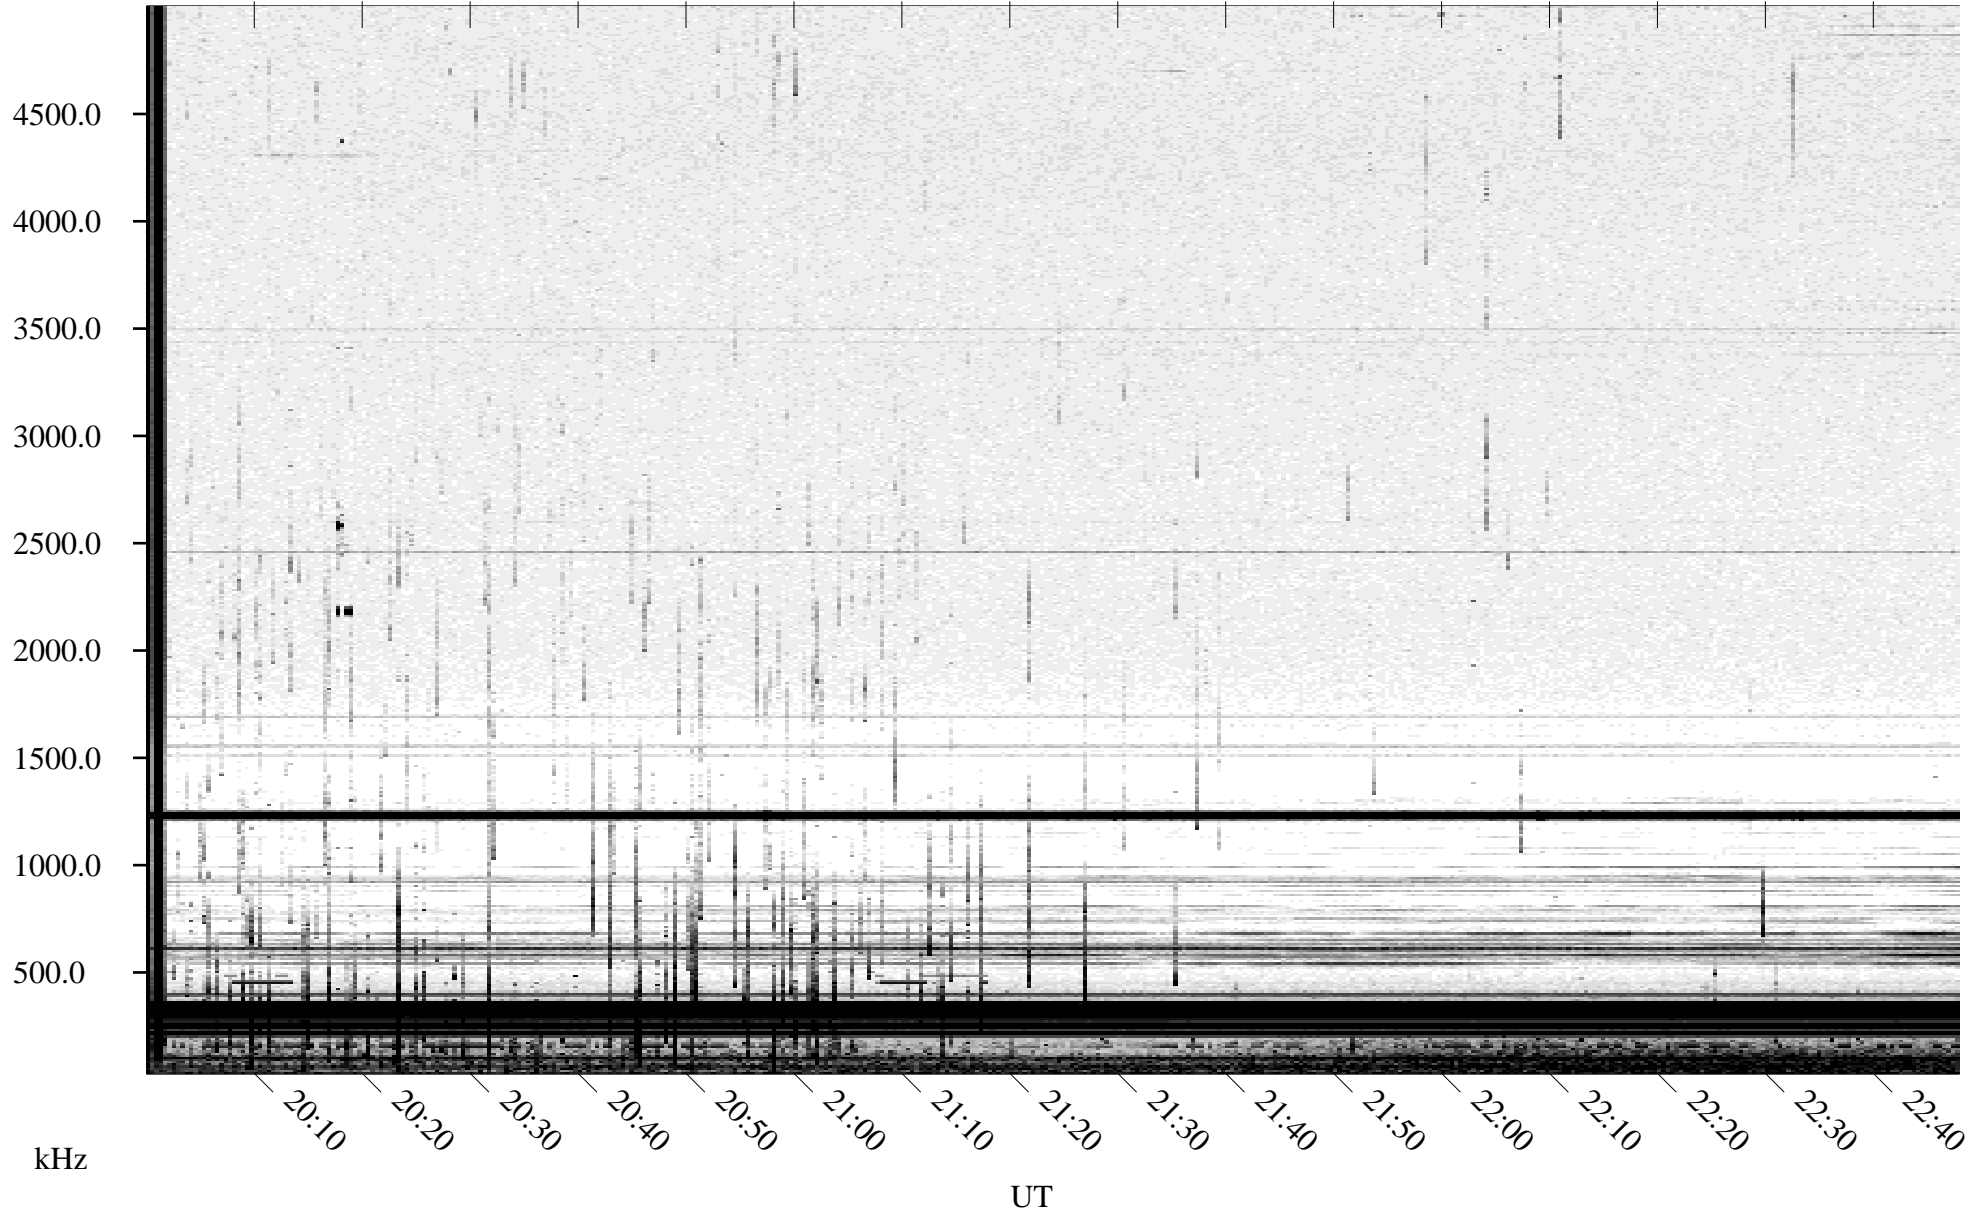

08/09/1995 Churchill, Manitoba

Linear Scale Black = 161 White = 15

ch95221l.r01m max_12

Page 1

08/09/1995 Churchill, Manitoba

Linear Scale Black = 161 White = 15

ch95221l.r01m max_12

Page 2

08/10/1995 Churchill, Manitoba

Linear Scale Black = 161 White = 15

ch95221l.r01m max_12

Page 3

08/10/1995 Churchill, Manitoba

Linear Scale Black = 161 White = 15

ch95221l.r01m max_12

Page 4

08/10/1995 Churchill, Manitoba

Linear Scale Black = 161 White = 15

ch95221l.r01m max_12

Page 5

08/10/1995 Churchill, Manitoba

Linear Scale Black = 161 White = 15

ch95221l.r01m max_12

Page 6

08/10/1995 Churchill, Manitoba

Linear Scale Black = 161 White = 15

ch95221l.r01m max_12

Page 7

08/10/1995 Churchill, Manitoba

Linear Scale Black = 161 White = 15

ch95221l.r01m max_12

Page 8