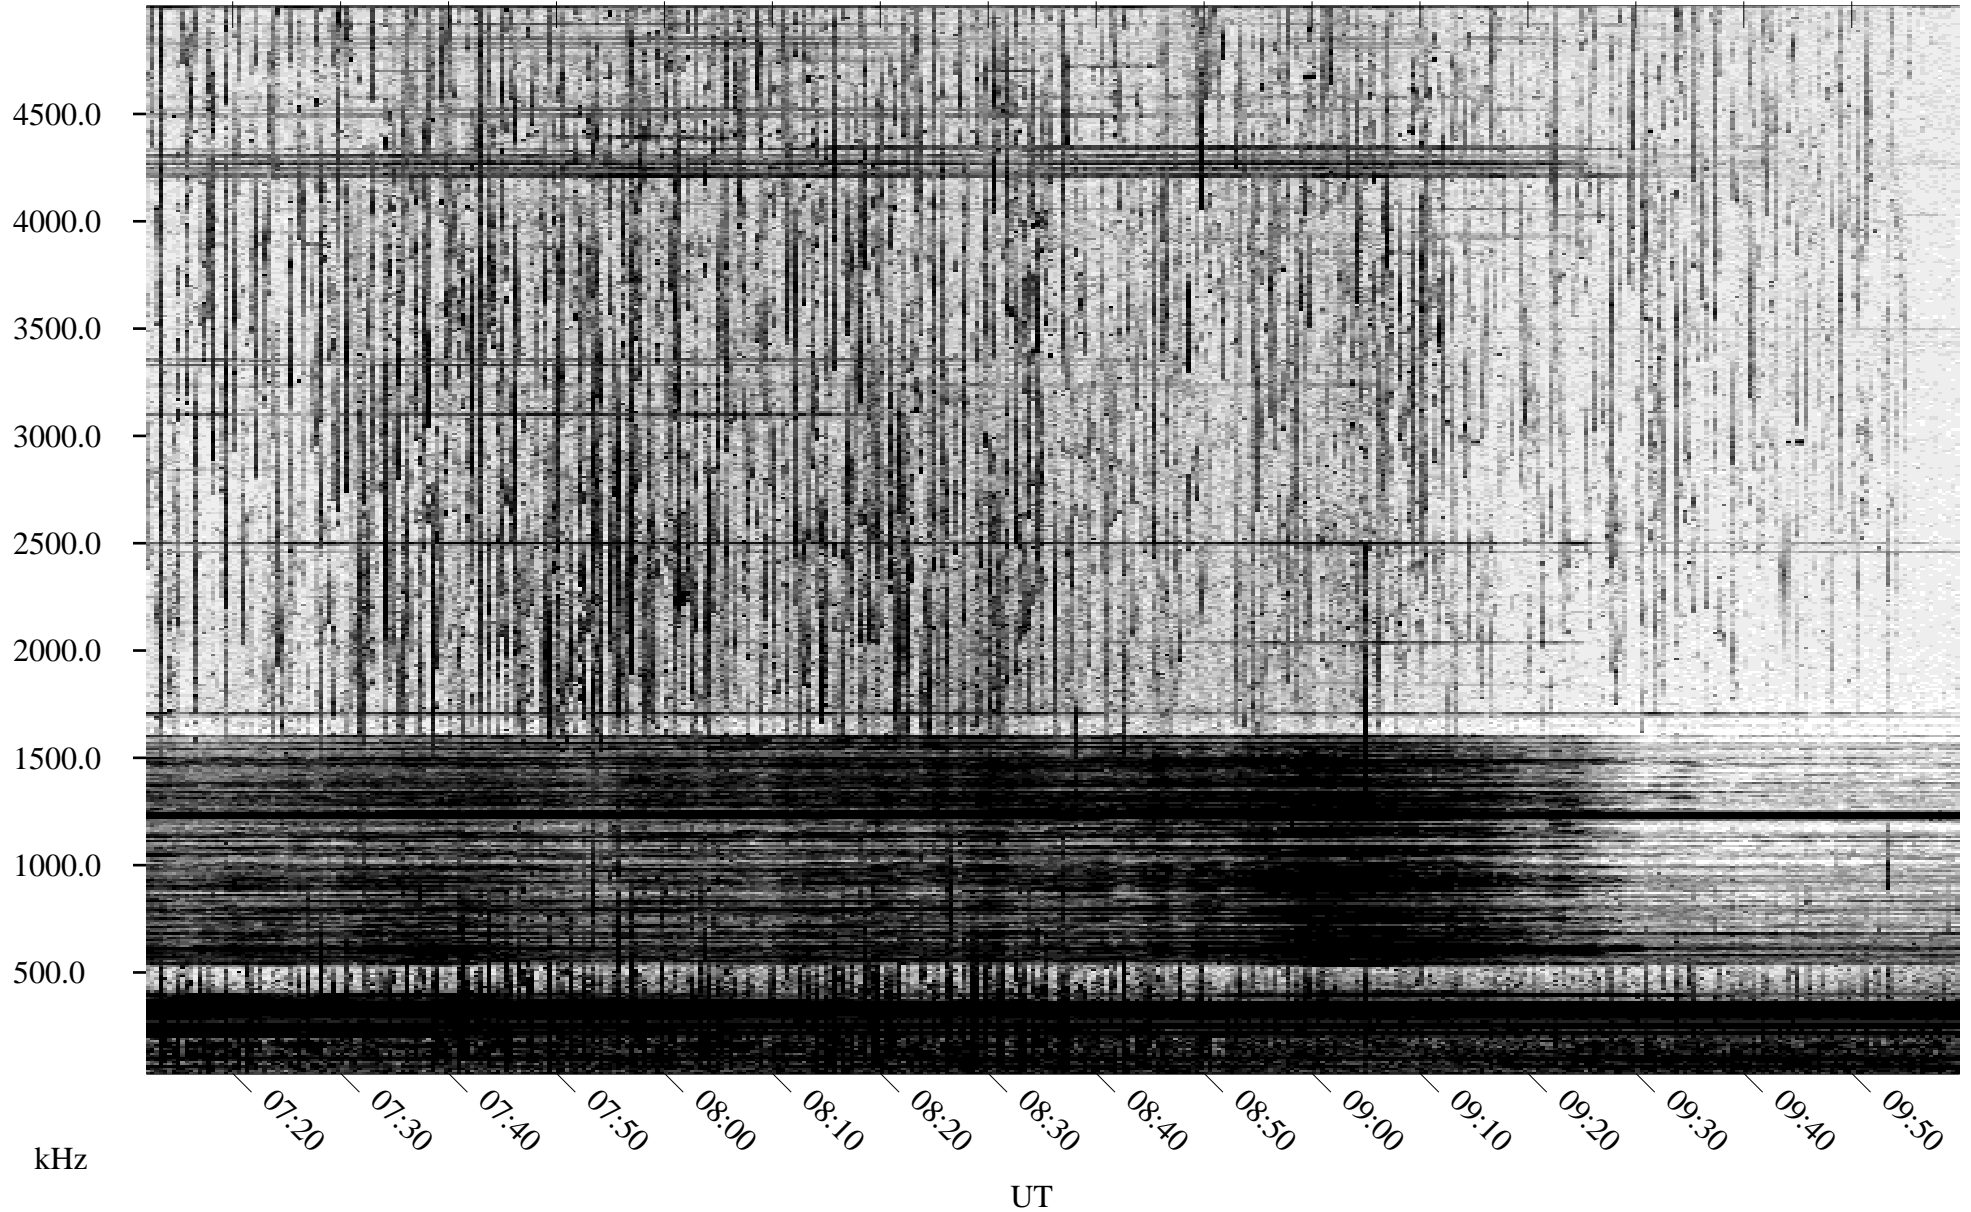

08/09/1995 Churchill, Manitoba

Linear Scale Black = 161 White = 15

ch95221l.r01m max_12

Page 1

08/09/1995 Churchill, Manitoba

Linear Scale Black = 161 White = 15

ch95221l.r01m max_12

Page 2

08/10/1995 Churchill, Manitoba

Linear Scale Black = 161 White = 15

ch95221l.r01m max_12

Page 3

08/10/1995 Churchill, Manitoba

Linear Scale Black = 161 White = 15

ch95221l.r01m max_12

Page 4

08/10/1995 Churchill, Manitoba

Linear Scale Black = 161 White = 15

ch95221l.r01m max_12

Page 5

08/10/1995 Churchill, Manitoba

Linear Scale Black = 161 White = 15

ch95221l.r01m max_12

Page 6

08/10/1995 Churchill, Manitoba

Linear Scale Black = 161 White = 15

ch95221l.r01m max_12

Page 7

08/10/1995 Churchill, Manitoba

Linear Scale Black = 161 White = 15

ch95221l.r01m max_12

Page 8