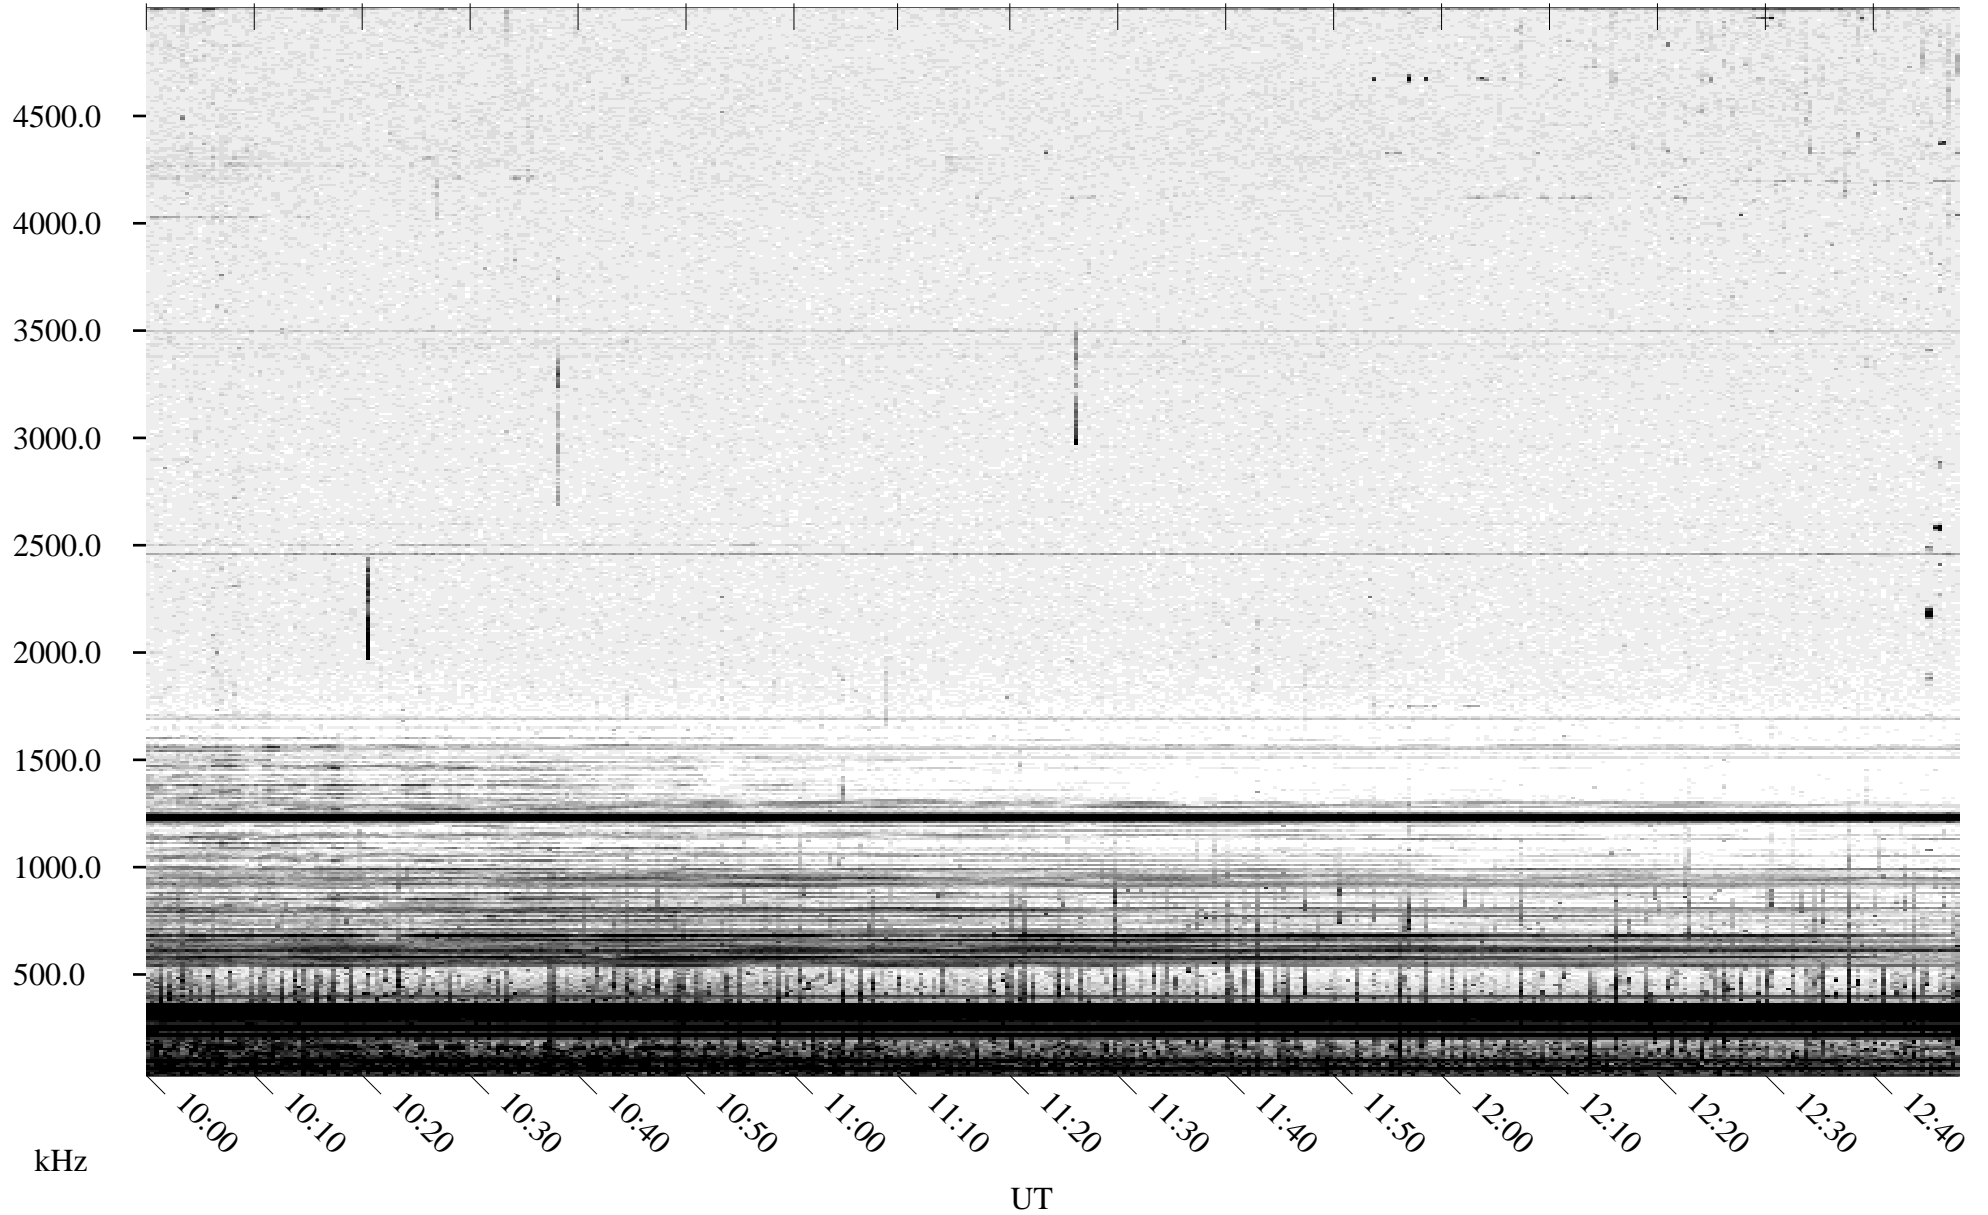

08/09/1995 Churchill, Manitoba

Linear Scale Black = 161 White = 15

ch95221l.r01m max_12

Page 1

08/09/1995 Churchill, Manitoba

Linear Scale Black = 161 White = 15

ch95221l.r01m max_12

Page 2

08/10/1995 Churchill, Manitoba

Linear Scale Black = 161 White = 15

ch95221l.r01m max_12

Page 3

08/10/1995 Churchill, Manitoba

Linear Scale Black = 161 White = 15

ch95221l.r01m max_12

Page 4

08/10/1995 Churchill, Manitoba

Linear Scale Black = 161 White = 15

ch95221l.r01m max_12

Page 5

08/10/1995 Churchill, Manitoba

Linear Scale Black = 161 White = 15

ch95221l.r01m max_12

Page 6

08/10/1995 Churchill, Manitoba

Linear Scale Black = 161 White = 15

ch95221l.r01m max_12

Page 7

08/10/1995 Churchill, Manitoba

Linear Scale Black = 161 White = 15

ch95221l.r01m max_12

Page 8