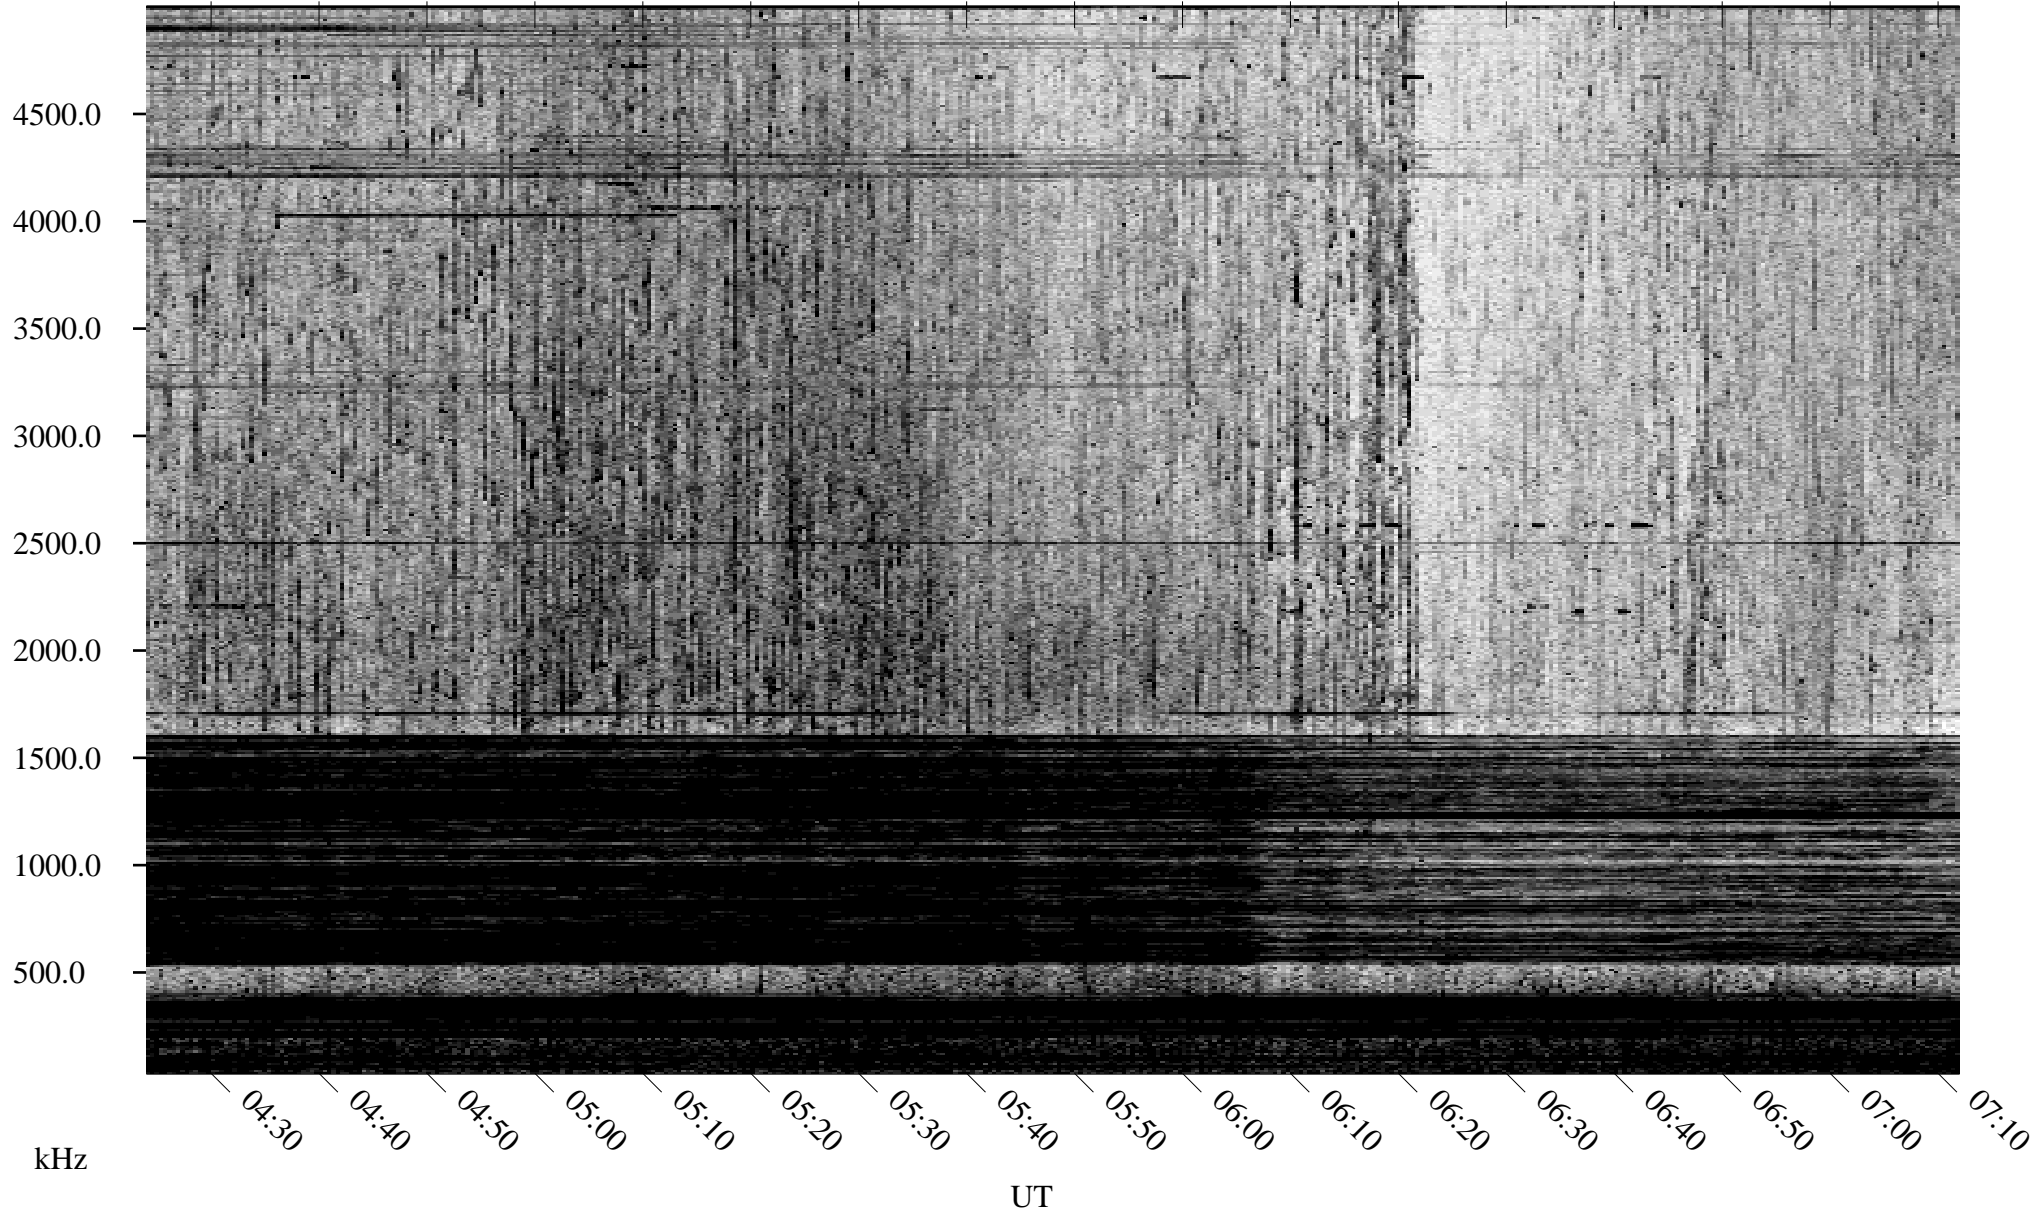

08/10/1995 Churchill, Manitoba

Linear Scale Black = 161 White = 15

ch95222l.r00m max_12

Page 1

08/10/1995 Churchill, Manitoba

Linear Scale Black = 161 White = 15

ch95222l.r00m max_12

Page 2

08/11/1995 Churchill, Manitoba

Linear Scale Black = 161 White = 15

ch95222l.r00m max_12

Page 3

08/11/1995 Churchill, Manitoba

Linear Scale Black = 161 White = 15

ch95222l.r00m max_12

Page 4

08/11/1995 Churchill, Manitoba

Linear Scale Black = 161 White = 15

ch95222l.r00m max_12

Page 5

08/11/1995 Churchill, Manitoba

Linear Scale Black = 161 White = 15

ch95222l.r00m max_12

Page 6

08/11/1995 Churchill, Manitoba

Linear Scale Black = 161 White = 15

ch95222l.r00m max_12

Page 7

08/11/1995 Churchill, Manitoba

Linear Scale Black = 161 White = 15

ch95222l.r00m max_12

Page 8