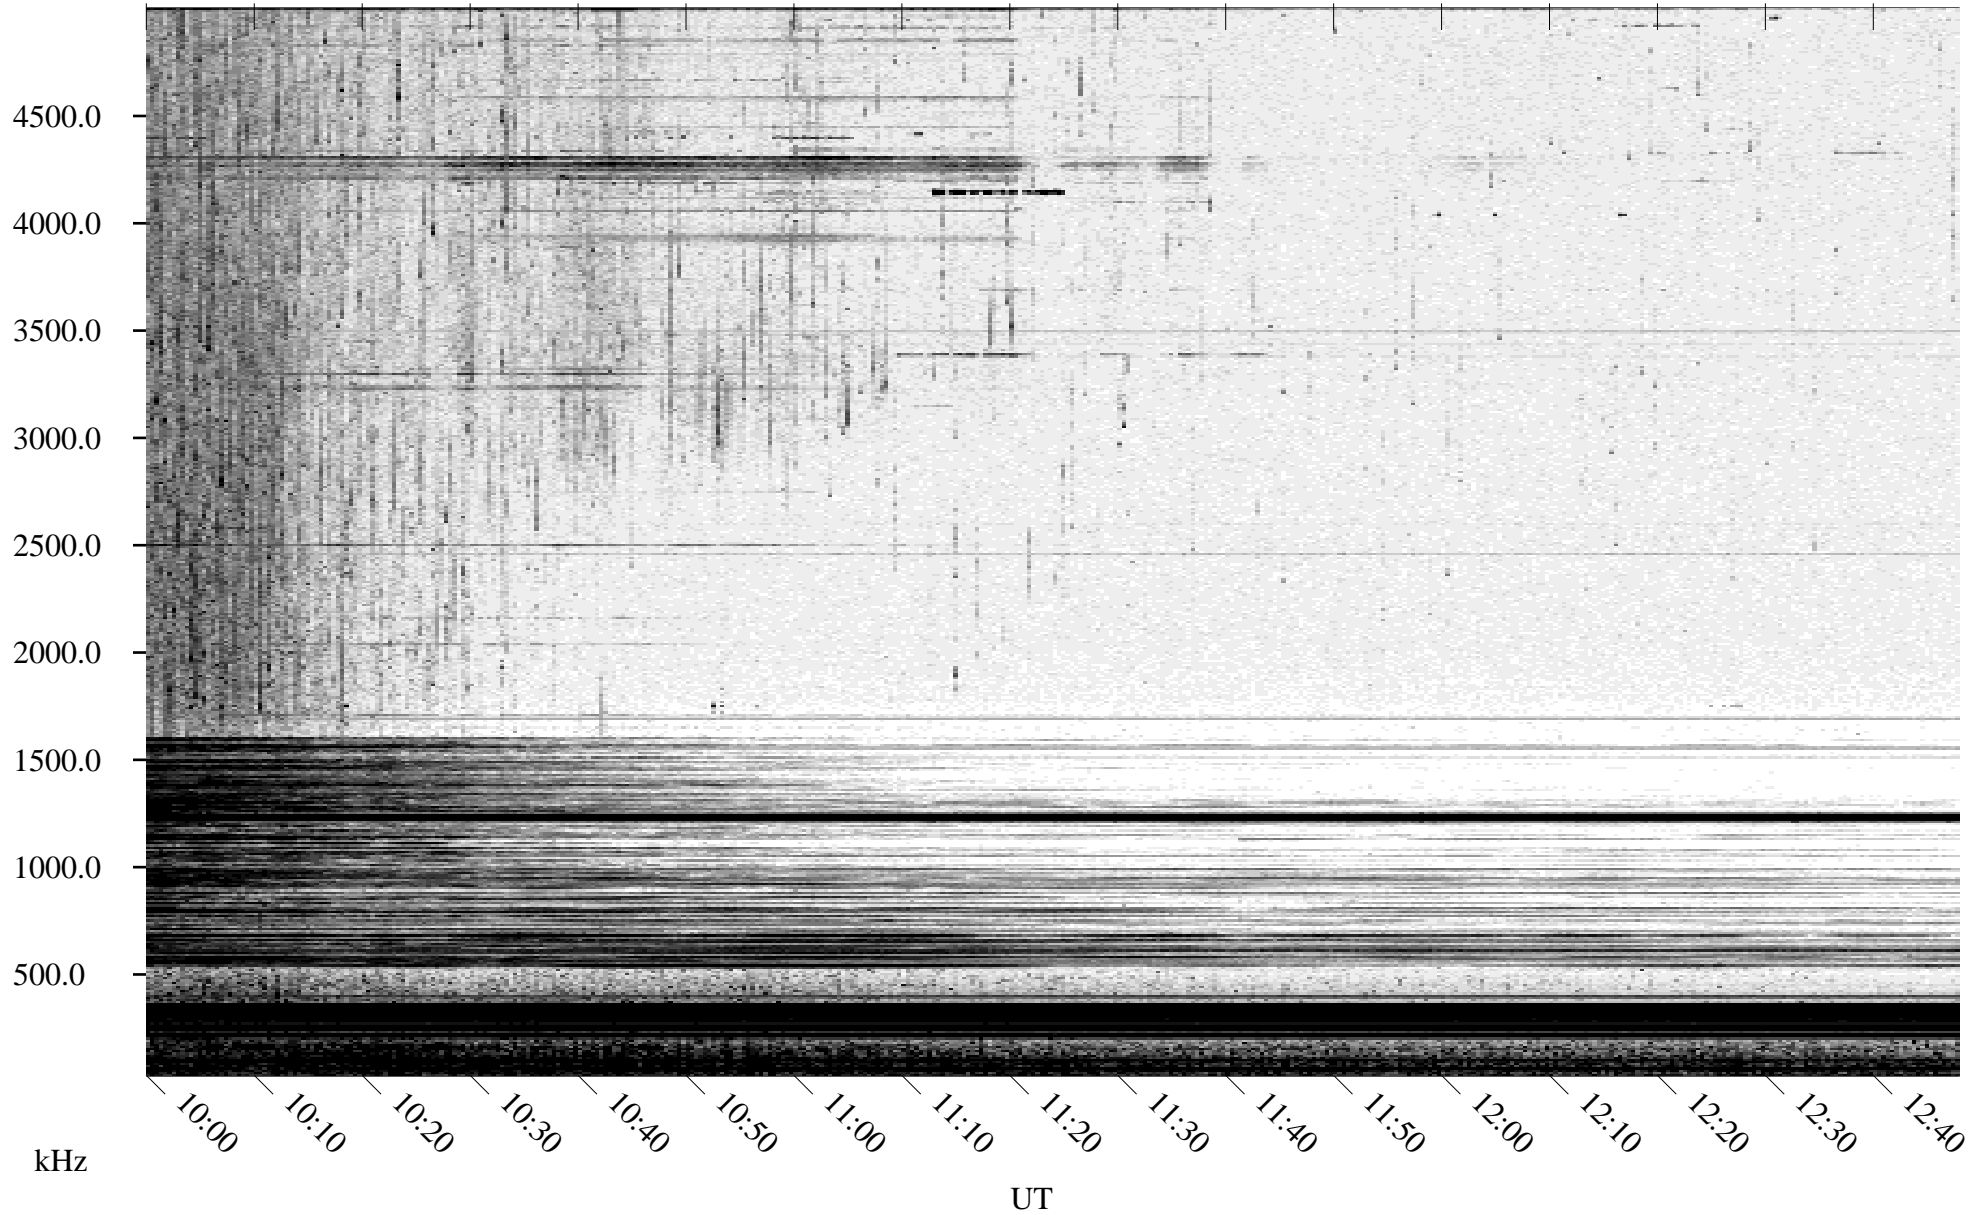

08/10/1995 Churchill, Manitoba

Linear Scale Black = 161 White = 15

ch95222l.r00m max_12

Page 1

08/10/1995 Churchill, Manitoba

Linear Scale Black = 161 White = 15

ch95222l.r00m max_12

Page 2

08/11/1995 Churchill, Manitoba

Linear Scale Black = 161 White = 15

ch95222l.r00m max_12

Page 3

08/11/1995 Churchill, Manitoba

Linear Scale Black = 161 White = 15

ch95222l.r00m max_12

Page 4

08/11/1995 Churchill, Manitoba

Linear Scale Black = 161 White = 15

ch95222l.r00m max_12

Page 5

08/11/1995 Churchill, Manitoba

Linear Scale Black = 161 White = 15

ch95222l.r00m max_12

Page 6

08/11/1995 Churchill, Manitoba

Linear Scale Black = 161 White = 15

ch95222l.r00m max_12

Page 7

08/11/1995 Churchill, Manitoba

Linear Scale Black = 161 White = 15

ch95222l.r00m max_12

Page 8