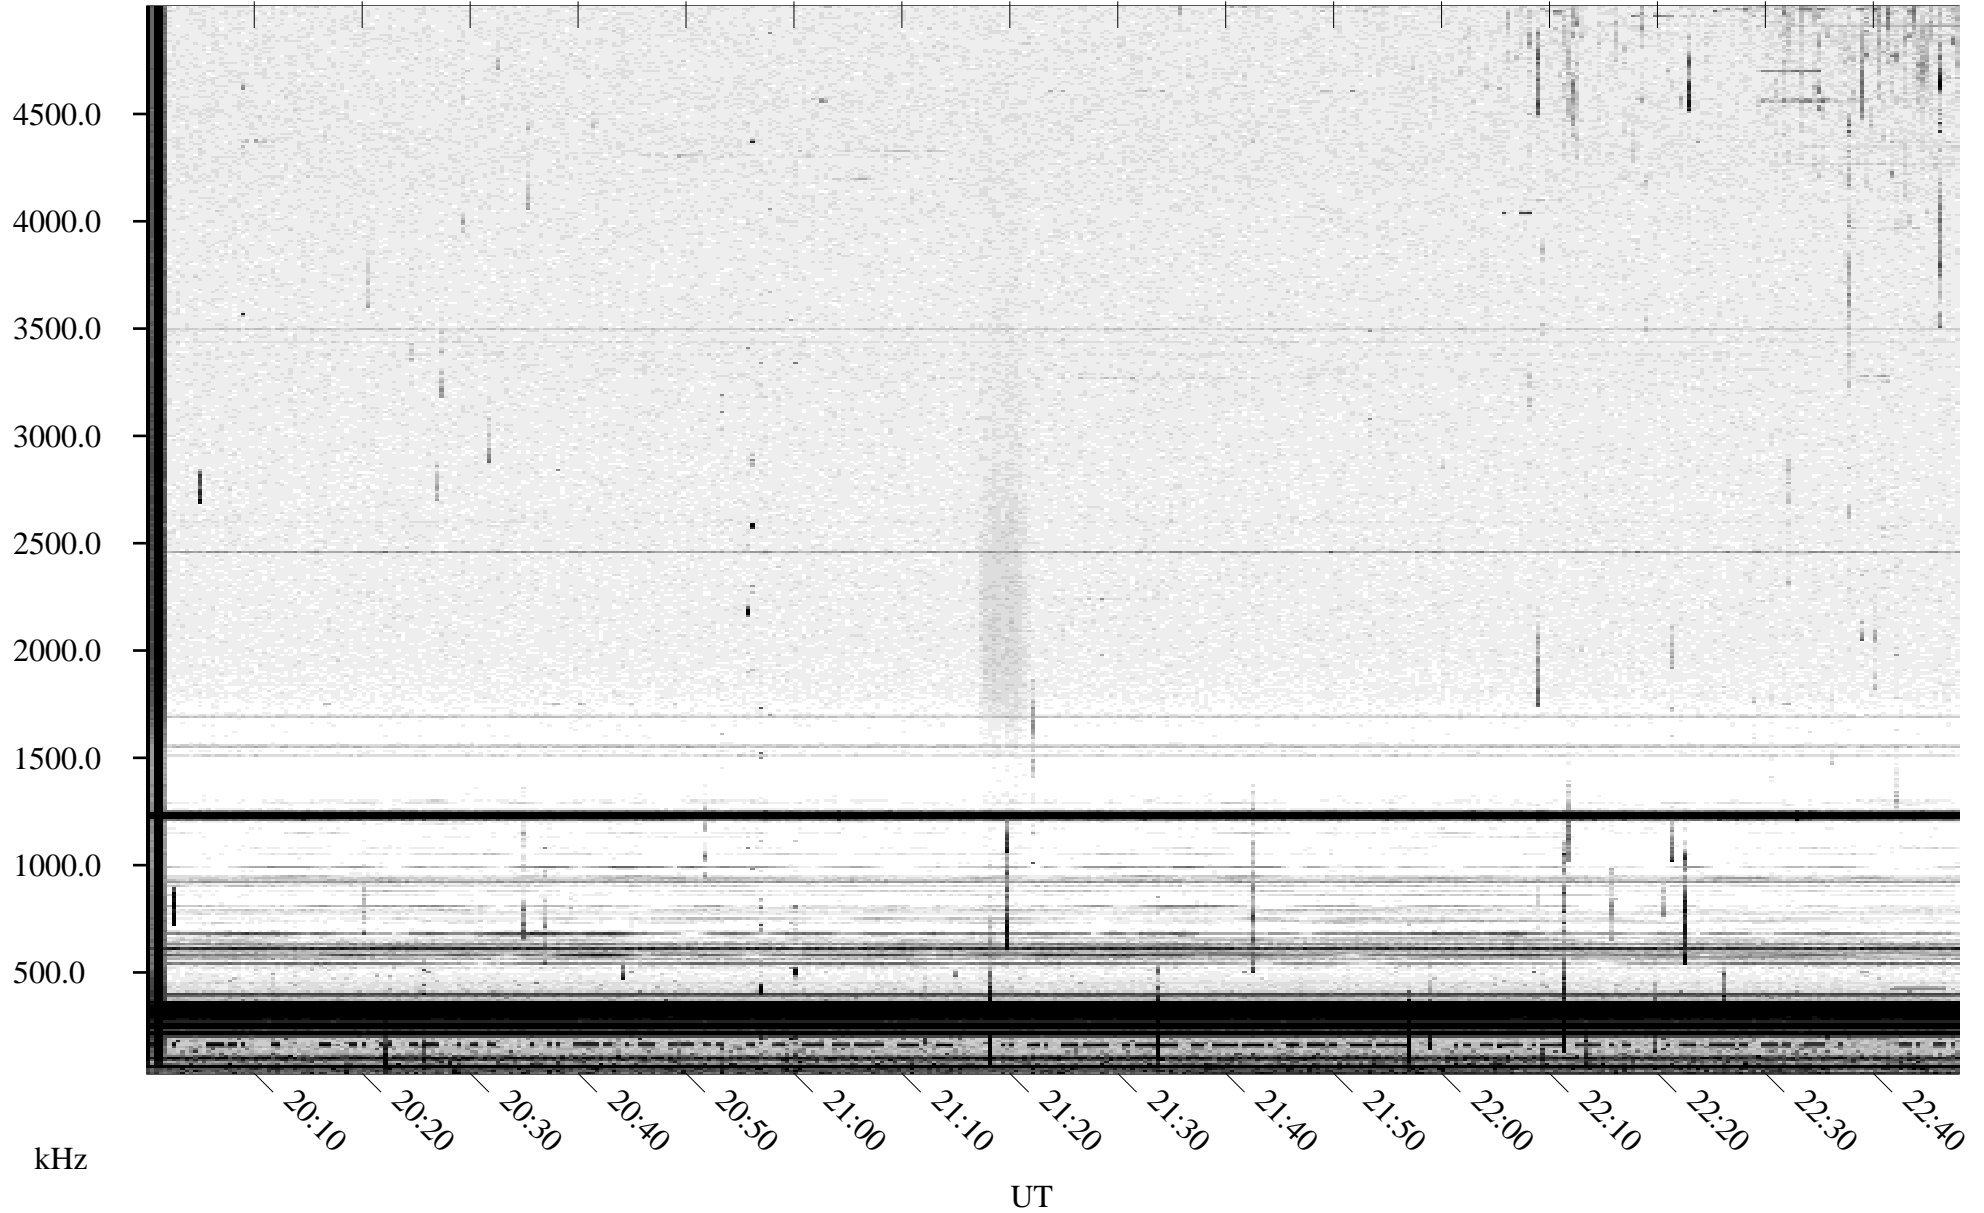

08/10/1995 Churchill, Manitoba

Linear Scale Black = 161 White = 15

ch95222l.r00m max_12

Page 1

08/10/1995 Churchill, Manitoba

Linear Scale Black = 161 White = 15

ch95222l.r00m max_12

Page 2

08/11/1995 Churchill, Manitoba

Linear Scale Black = 161 White = 15

ch95222l.r00m max_12

Page 3

08/11/1995 Churchill, Manitoba

Linear Scale Black = 161 White = 15

ch95222l.r00m max_12

Page 4

08/11/1995 Churchill, Manitoba

Linear Scale Black = 161 White = 15

ch95222l.r00m max_12

Page 5

08/11/1995 Churchill, Manitoba

Linear Scale Black = 161 White = 15

ch95222l.r00m max_12

Page 6

08/11/1995 Churchill, Manitoba

Linear Scale Black = 161 White = 15

ch95222l.r00m max_12

Page 7

08/11/1995 Churchill, Manitoba

Linear Scale Black = 161 White = 15

ch95222l.r00m max_12

Page 8