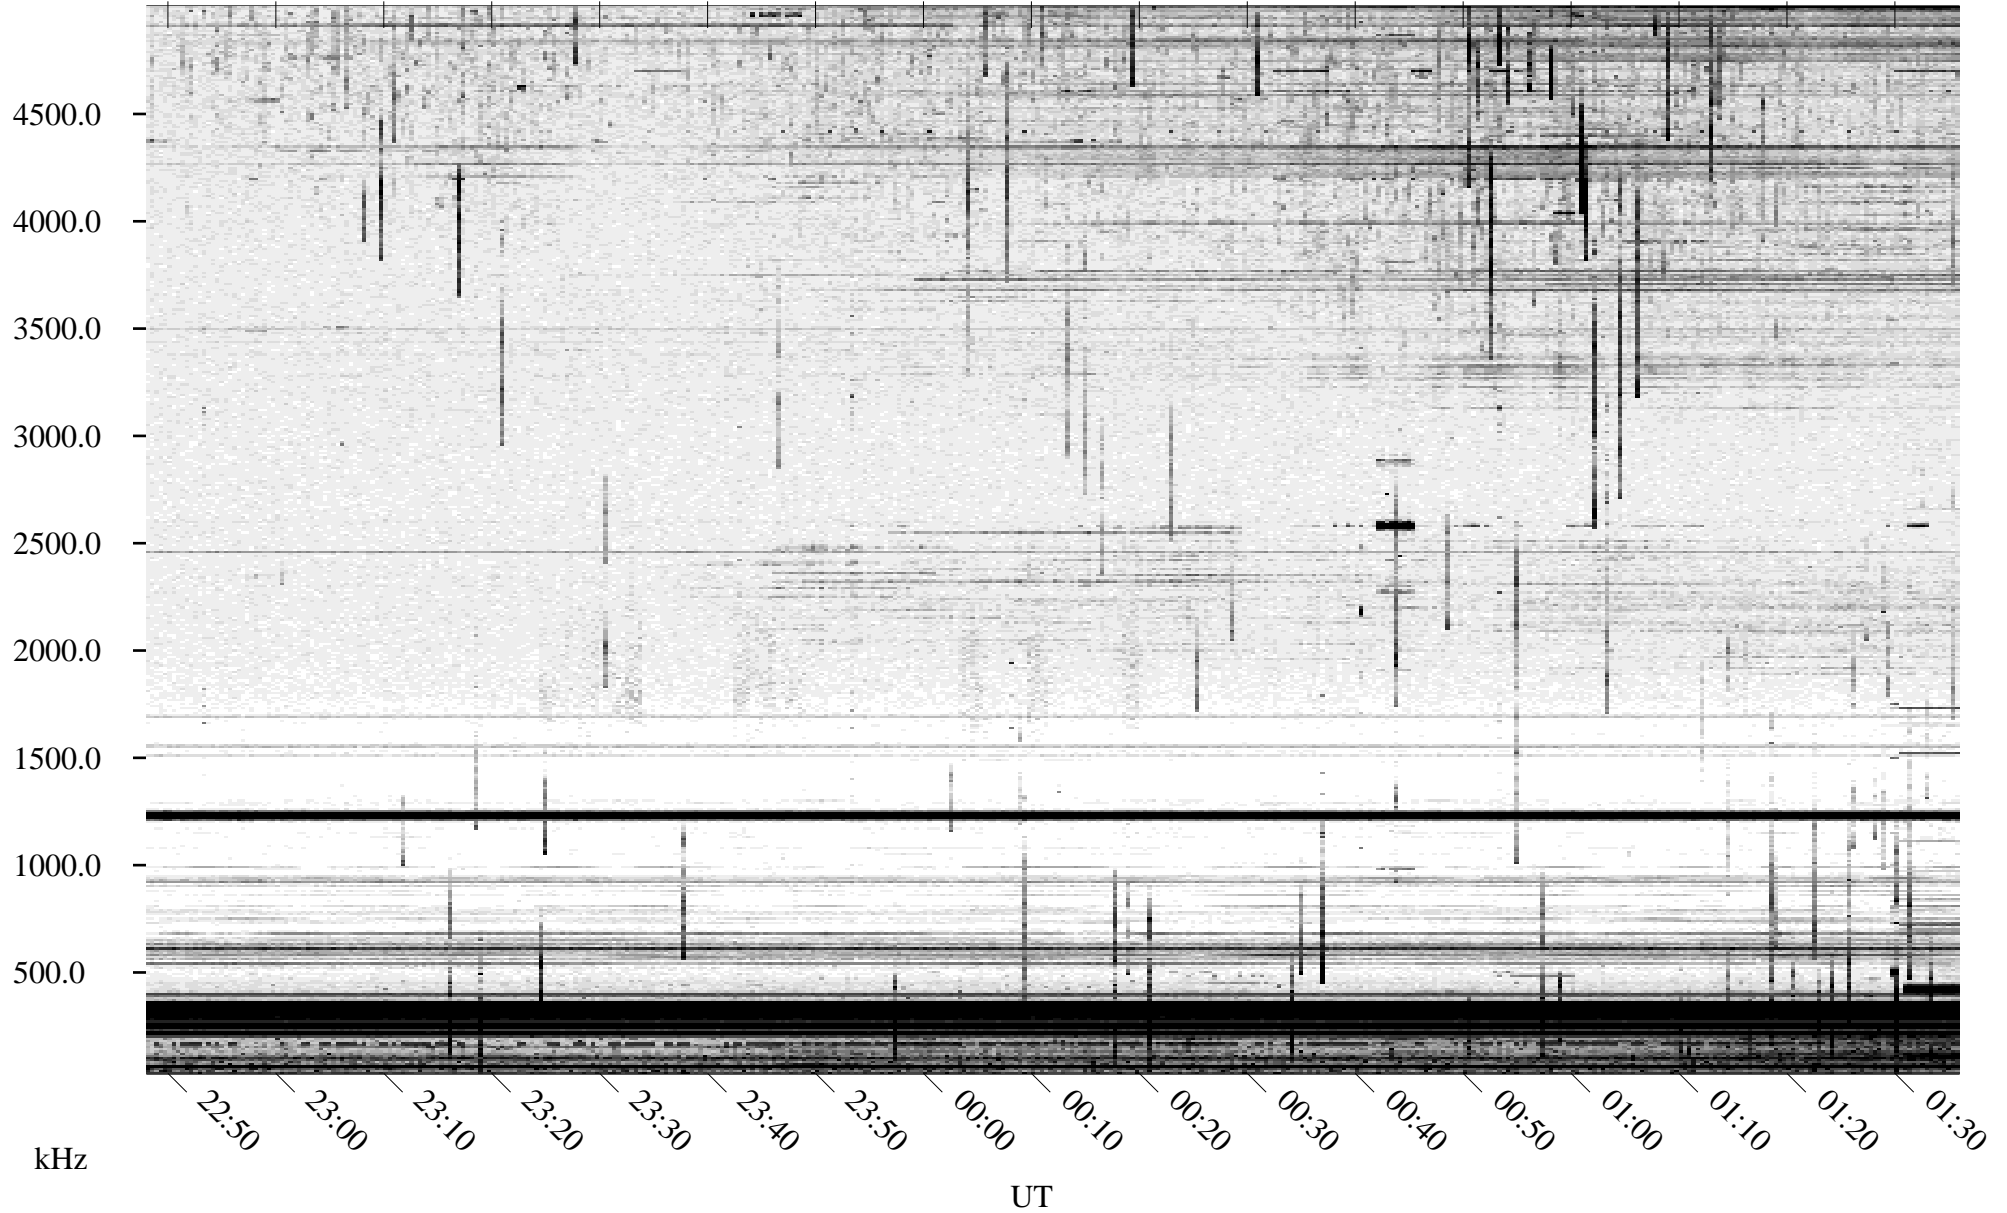

08/10/1995 Churchill, Manitoba

Linear Scale Black = 161 White = 15

ch95222l.r00m max_12

Page 1

08/10/1995 Churchill, Manitoba

Linear Scale Black = 161 White = 15

ch95222l.r00m max_12

Page 2

08/11/1995 Churchill, Manitoba

Linear Scale Black = 161 White = 15

ch95222l.r00m max_12

Page 3

08/11/1995 Churchill, Manitoba

Linear Scale Black = 161 White = 15

ch95222l.r00m max_12

Page 4

08/11/1995 Churchill, Manitoba

Linear Scale Black = 161 White = 15

ch95222l.r00m max_12

Page 5

08/11/1995 Churchill, Manitoba

Linear Scale Black = 161 White = 15

ch95222l.r00m max_12

Page 6

08/11/1995 Churchill, Manitoba

Linear Scale Black = 161 White = 15

ch95222l.r00m max_12

Page 7

08/11/1995 Churchill, Manitoba

Linear Scale Black = 161 White = 15

ch95222l.r00m max_12

Page 8