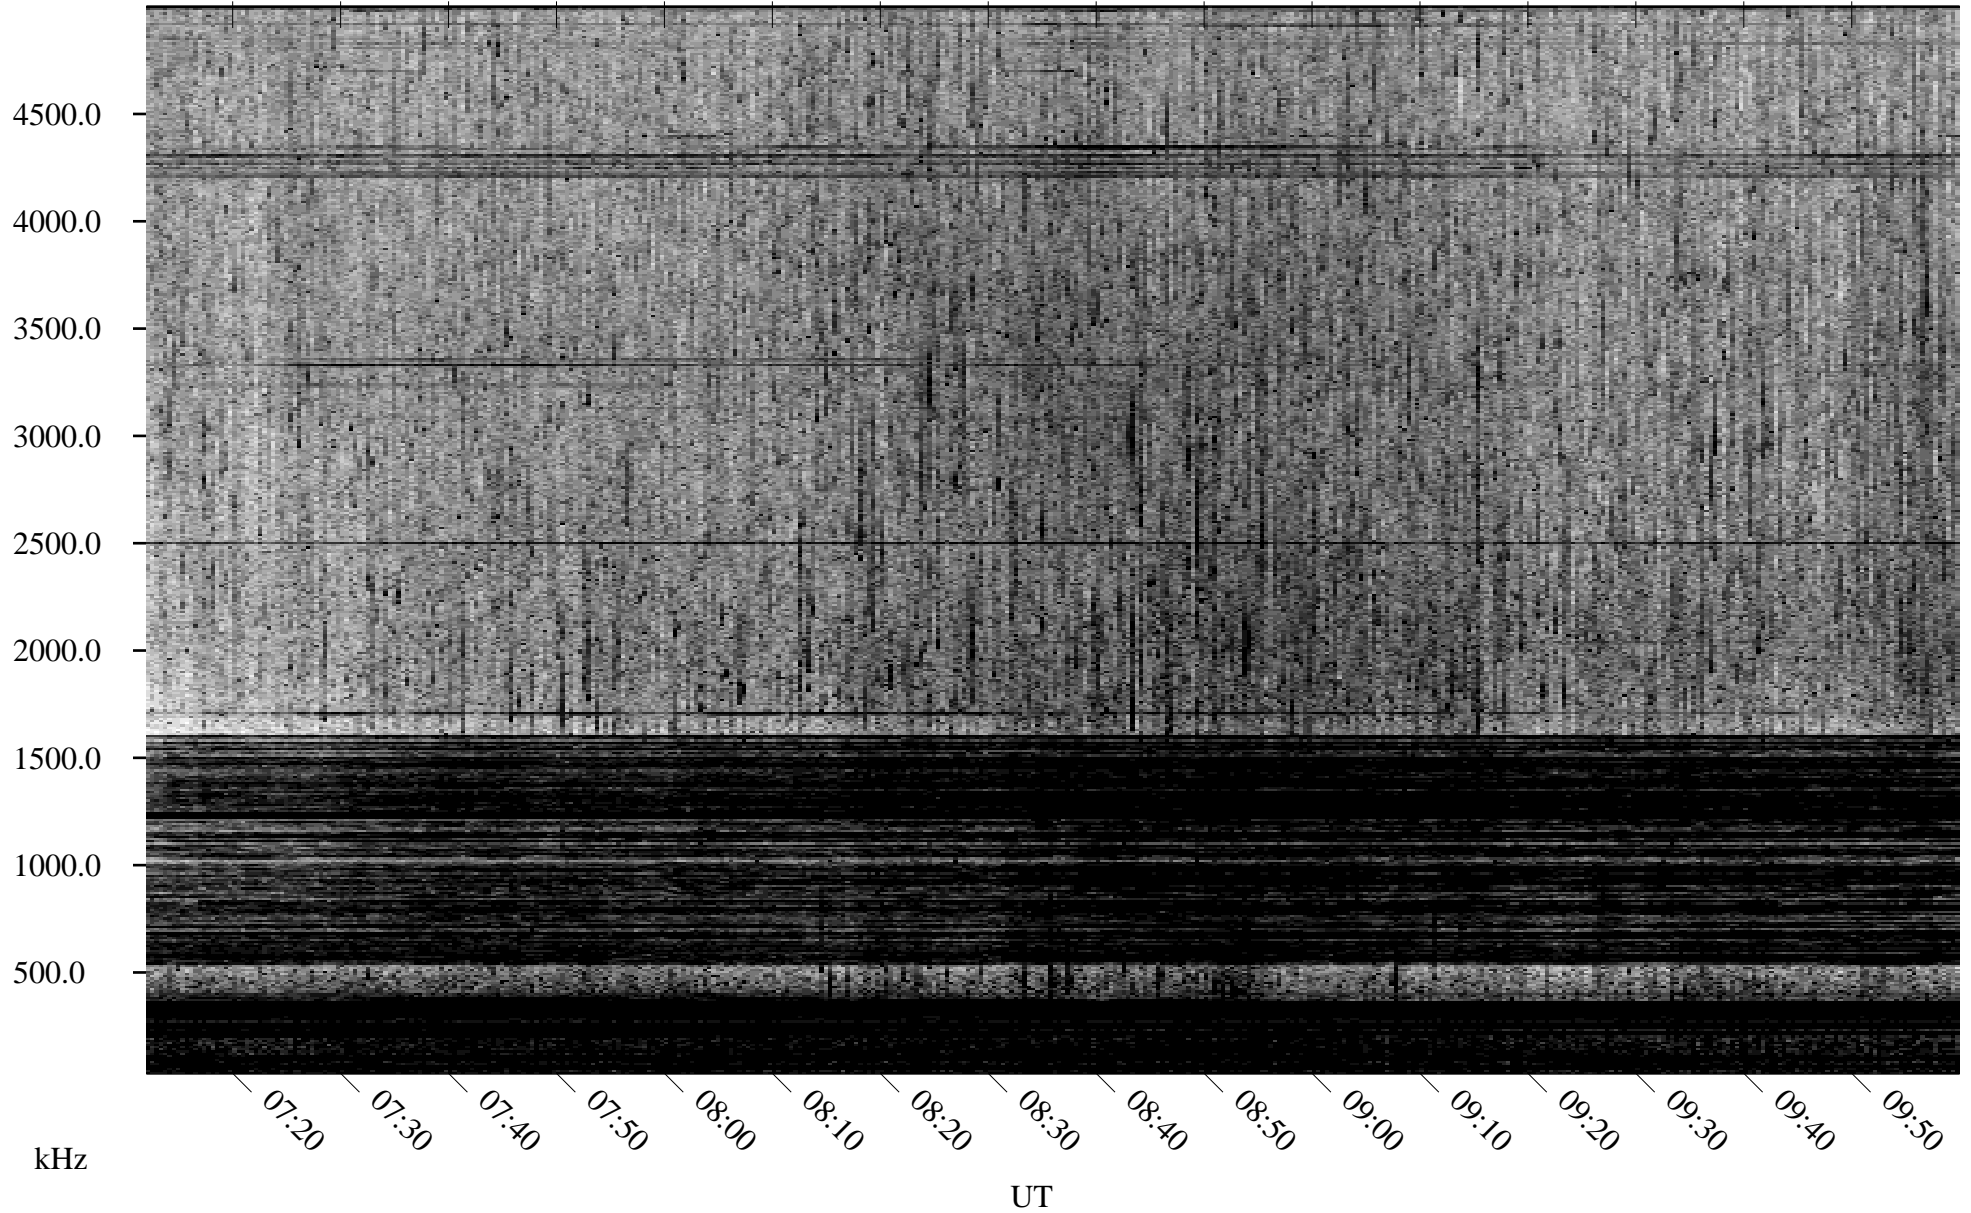

08/10/1995 Churchill, Manitoba

Linear Scale Black = 161 White = 15

ch95222l.r00m max_12

Page 1

08/10/1995 Churchill, Manitoba

Linear Scale Black = 161 White = 15

ch95222l.r00m max_12

Page 2

08/11/1995 Churchill, Manitoba

Linear Scale Black = 161 White = 15

ch95222l.r00m max_12

Page 3

08/11/1995 Churchill, Manitoba

Linear Scale Black = 161 White = 15

ch95222l.r00m max_12

Page 4

08/11/1995 Churchill, Manitoba

Linear Scale Black = 161 White = 15

ch95222l.r00m max_12

Page 5

08/11/1995 Churchill, Manitoba

Linear Scale Black = 161 White = 15

ch95222l.r00m max_12

Page 6

08/11/1995 Churchill, Manitoba

Linear Scale Black = 161 White = 15

ch95222l.r00m max_12

Page 7

08/11/1995 Churchill, Manitoba

Linear Scale Black = 161 White = 15

ch95222l.r00m max_12

Page 8