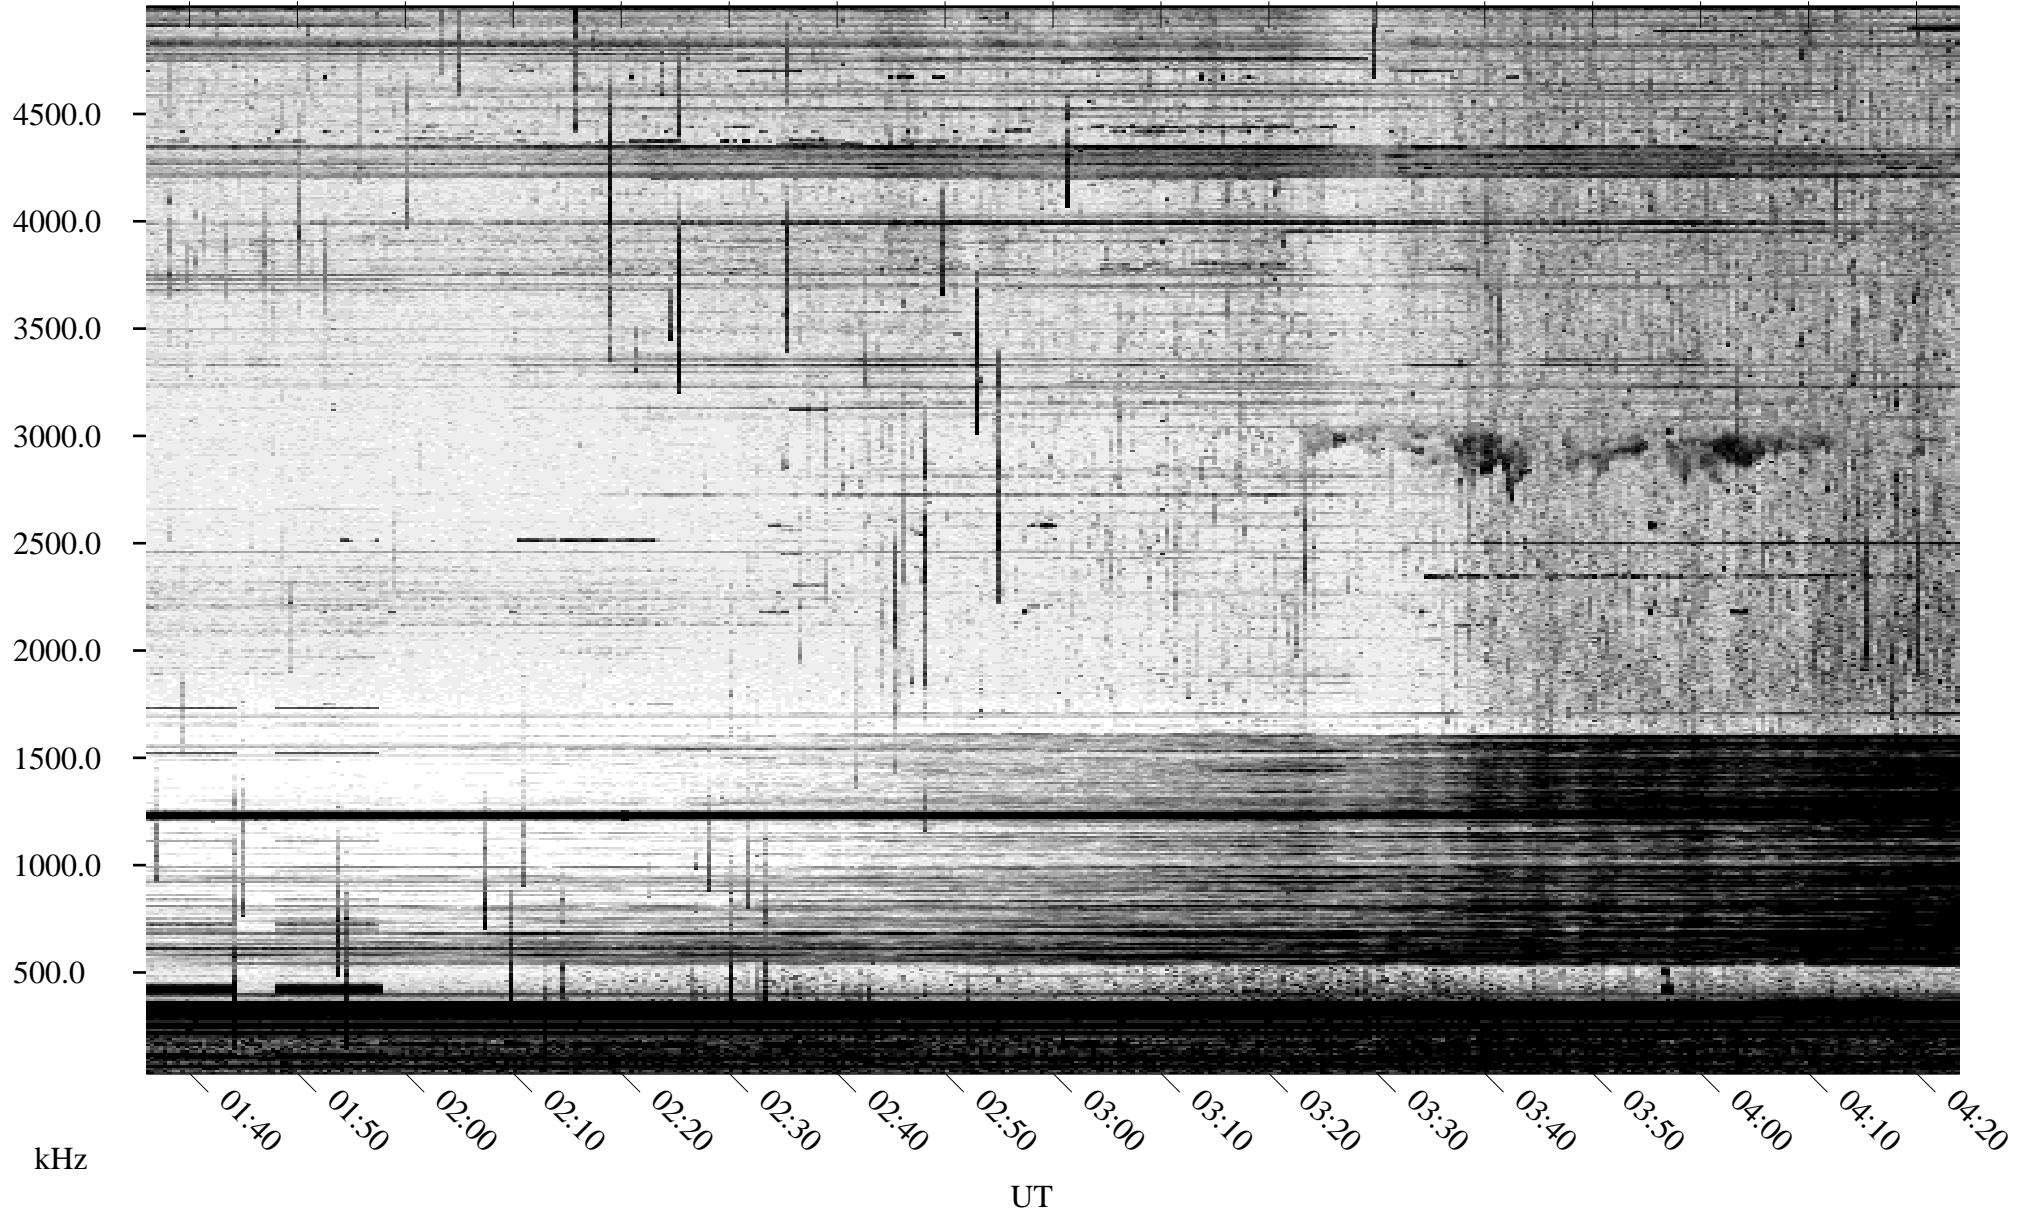

08/10/1995 Churchill, Manitoba

Linear Scale Black = 161 White = 15

ch95222l.r00m max_12

Page 1

08/10/1995 Churchill, Manitoba

Linear Scale Black = 161 White = 15

ch95222l.r00m max_12

Page 2

08/11/1995 Churchill, Manitoba

Linear Scale Black = 161 White = 15

ch95222l.r00m max_12

Page 3

08/11/1995 Churchill, Manitoba

Linear Scale Black = 161 White = 15

ch95222l.r00m max_12

Page 4

08/11/1995 Churchill, Manitoba

Linear Scale Black = 161 White = 15

ch95222l.r00m max_12

Page 5

08/11/1995 Churchill, Manitoba

Linear Scale Black = 161 White = 15

ch95222l.r00m max_12

Page 6

08/11/1995 Churchill, Manitoba

Linear Scale Black = 161 White = 15

ch95222l.r00m max_12

Page 7

08/11/1995 Churchill, Manitoba

Linear Scale Black = 161 White = 15

ch95222l.r00m max_12

Page 8