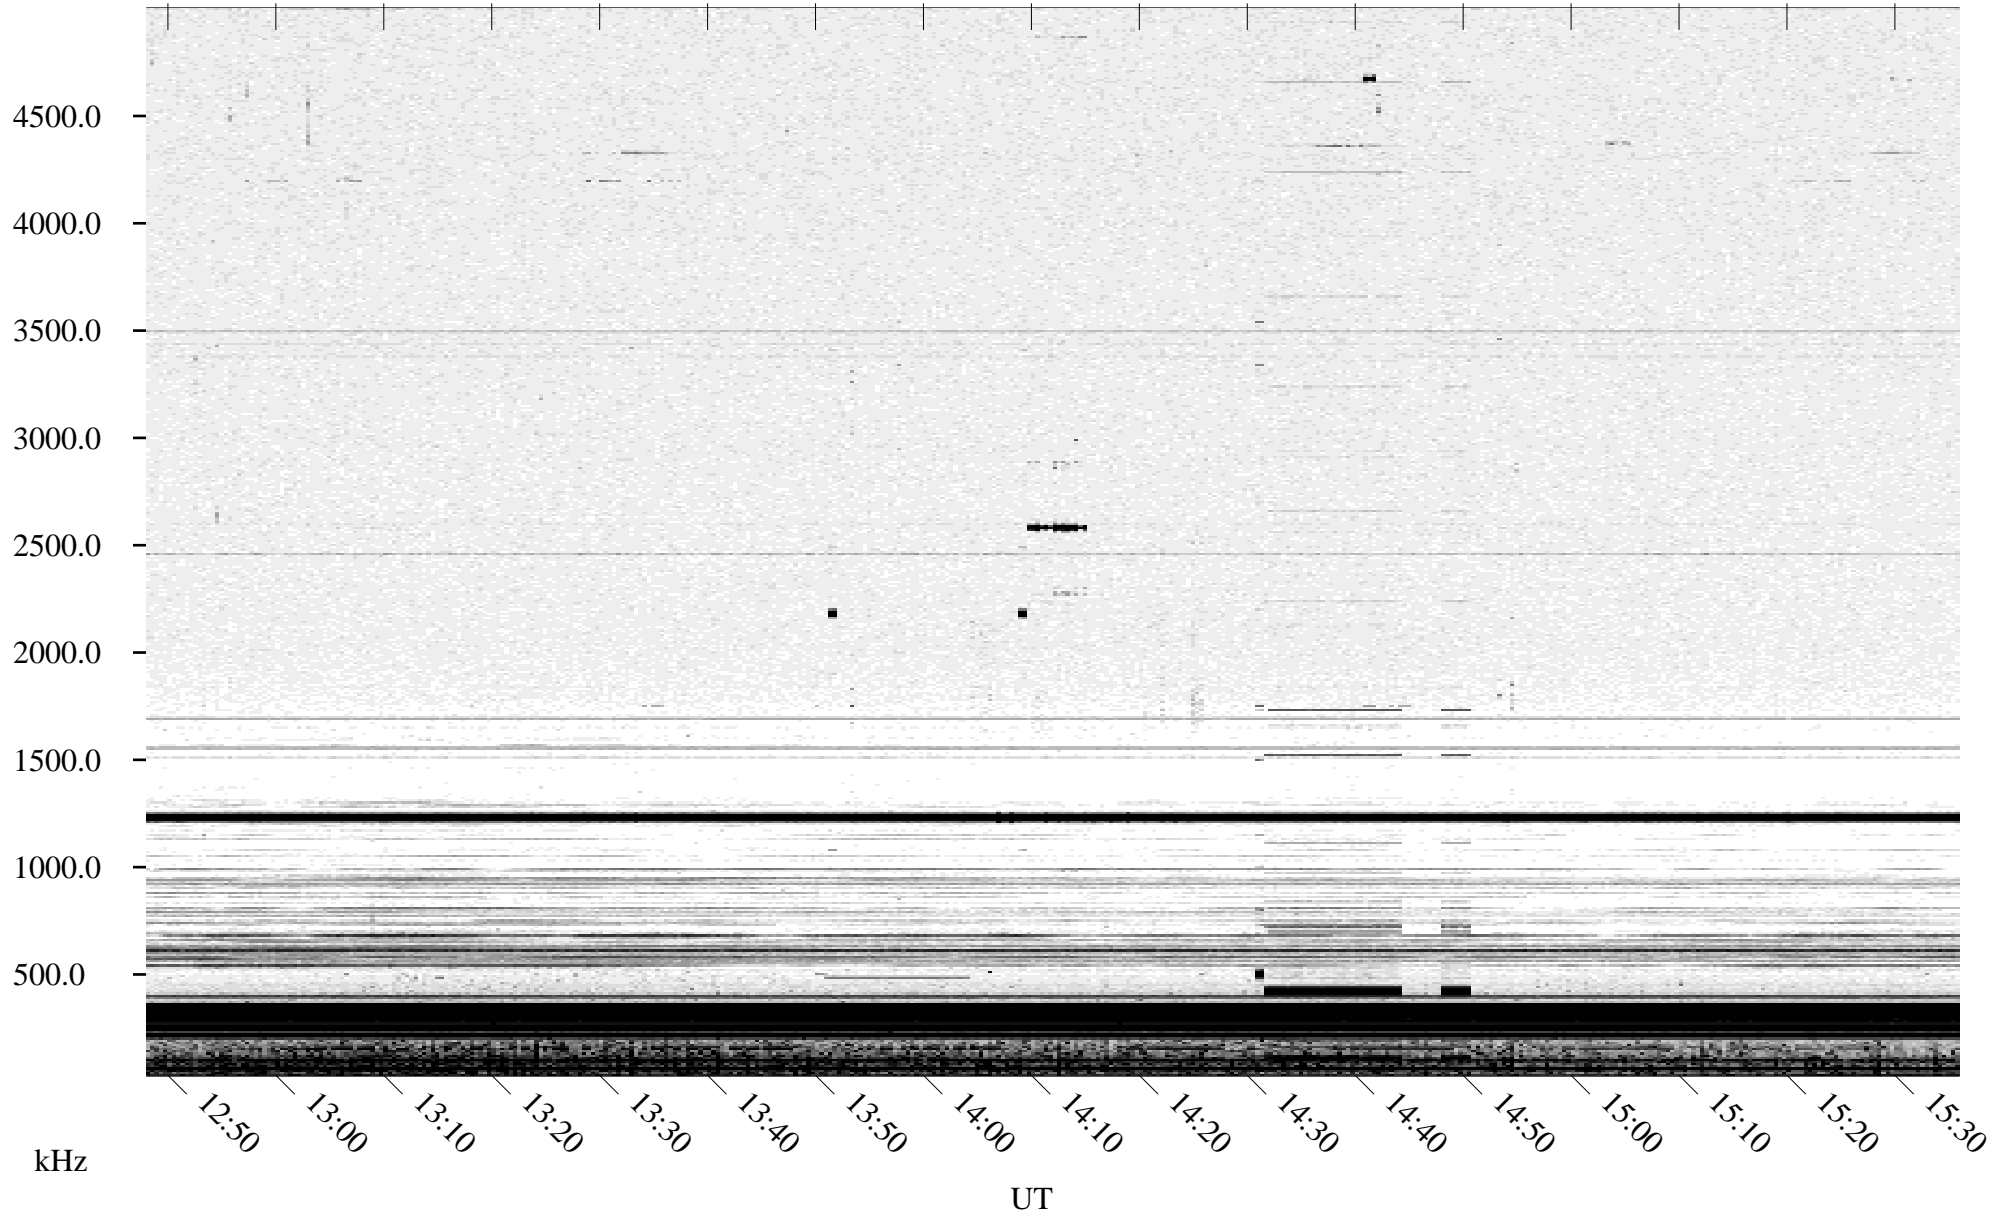

08/10/1995 Churchill, Manitoba

Linear Scale Black = 161 White = 15

ch95222l.r00m max_12

Page 1

08/10/1995 Churchill, Manitoba

Linear Scale Black = 161 White = 15

ch95222l.r00m max_12

Page 2

08/11/1995 Churchill, Manitoba

Linear Scale Black = 161 White = 15

ch95222l.r00m max_12

Page 3

08/11/1995 Churchill, Manitoba

Linear Scale Black = 161 White = 15

ch95222l.r00m max_12

Page 4

08/11/1995 Churchill, Manitoba

Linear Scale Black = 161 White = 15

ch95222l.r00m max_12

Page 5

08/11/1995 Churchill, Manitoba

Linear Scale Black = 161 White = 15

ch95222l.r00m max_12

Page 6

08/11/1995 Churchill, Manitoba

Linear Scale Black = 161 White = 15

ch95222l.r00m max_12

Page 7

08/11/1995 Churchill, Manitoba

Linear Scale Black = 161 White = 15

ch95222l.r00m max_12

Page 8