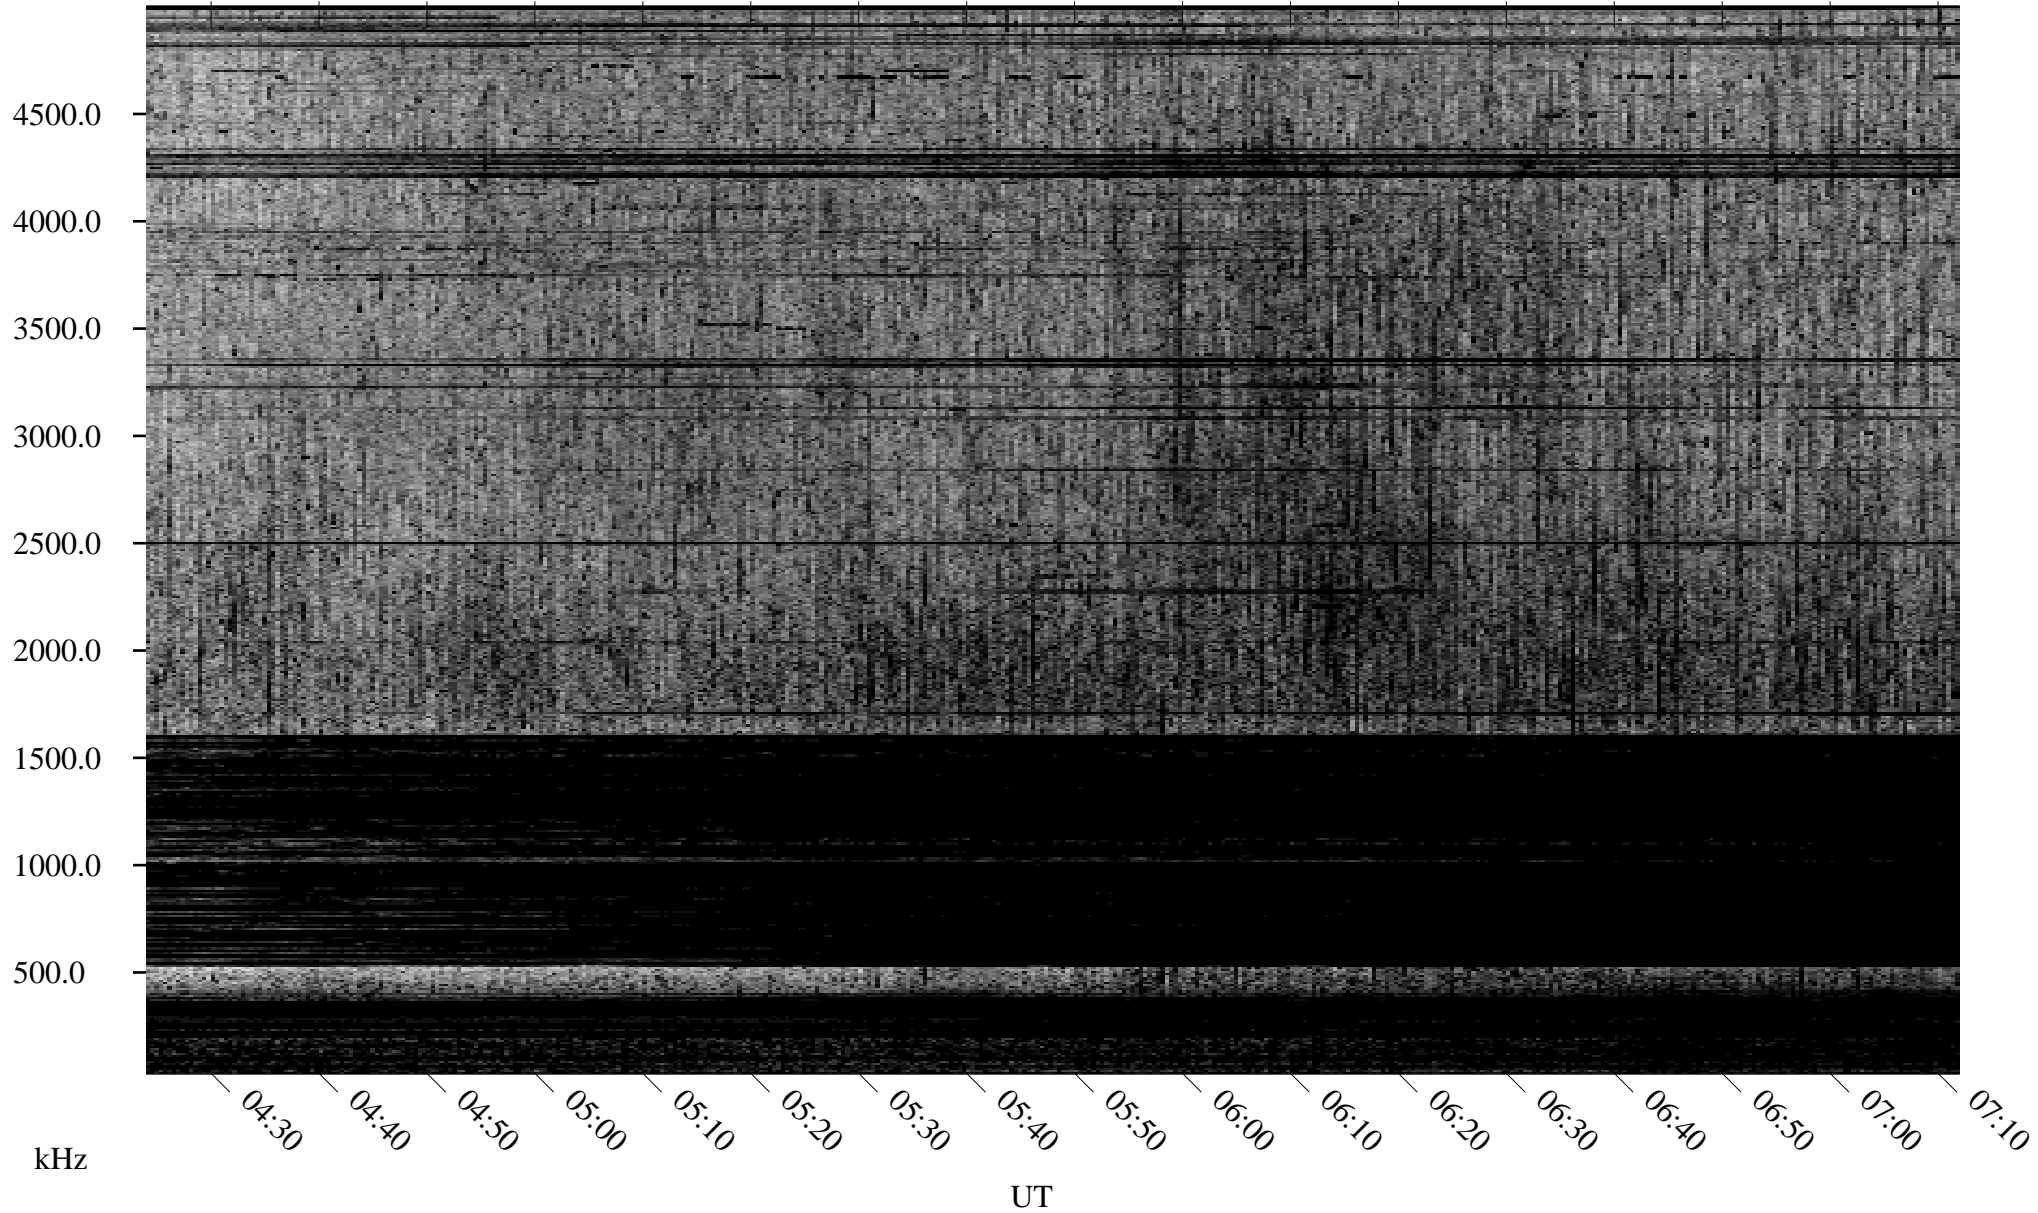

08/11/1995 Churchill, Manitoba

Linear Scale Black = 161 White = 15

ch952231.r00m max_12

Page 1

08/11/1995 Churchill, Manitoba

Linear Scale Black = 161 White = 15

ch952231l.r00m max_12

Page 2

08/12/1995 Churchill, Manitoba

Linear Scale Black = 161 White = 15

ch95223l.r00m max_12

Page 3

08/12/1995 Churchill, Manitoba

Linear Scale Black = 161 White = 15

ch95223l.r00m max_12

Page 4

08/12/1995 Churchill, Manitoba

Linear Scale Black = 161 White = 15

ch95223l.r00m max_12

Page 5

08/12/1995 Churchill, Manitoba

Linear Scale Black = 161 White = 15

ch95223l.r00m max_12

Page 6

08/12/1995 Churchill, Manitoba

Linear Scale Black = 161 White = 15

ch95223l.r00m max_12

Page 7

08/12/1995 Churchill, Manitoba

Linear Scale Black = 161 White = 15

ch952231.r00m max_12

Page 8