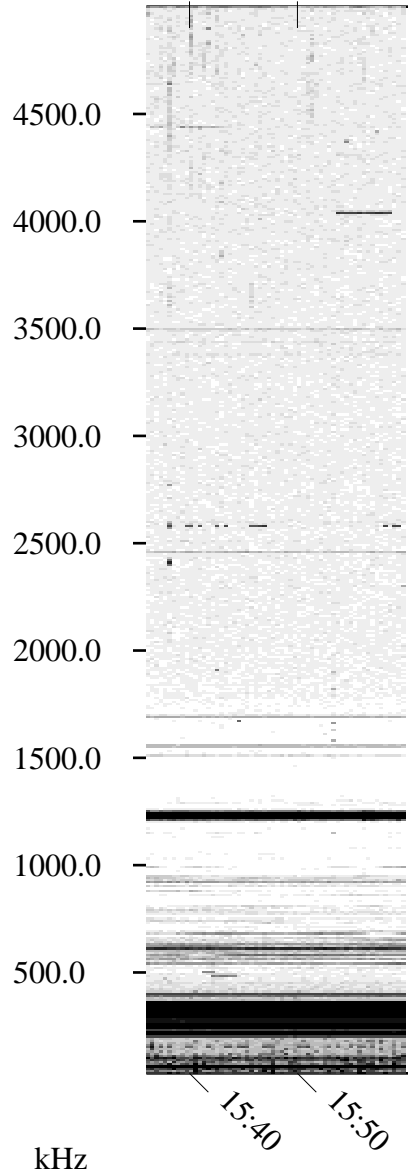

08/11/1995 Churchill, Manitoba

Linear Scale Black = 161 White = 15

ch952231.r00m max_12

Page 1

08/11/1995 Churchill, Manitoba

Linear Scale Black = 161 White = 15

ch952231l.r00m max_12

Page 2

08/12/1995 Churchill, Manitoba

Linear Scale Black = 161 White = 15

ch95223l.r00m max_12

Page 3

08/12/1995 Churchill, Manitoba

Linear Scale Black = 161 White = 15

ch95223l.r00m max_12

Page 4

08/12/1995 Churchill, Manitoba

Linear Scale Black = 161 White = 15

ch95223l.r00m max_12

Page 5

08/12/1995 Churchill, Manitoba

Linear Scale Black = 161 White = 15

ch95223l.r00m max_12

Page 6

08/12/1995 Churchill, Manitoba

Linear Scale Black = 161 White = 15

ch95223l.r00m max_12

Page 7

08/12/1995 Churchill, Manitoba

Linear Scale Black = 161 White = 15

ch952231.r00m max_12

Page 8