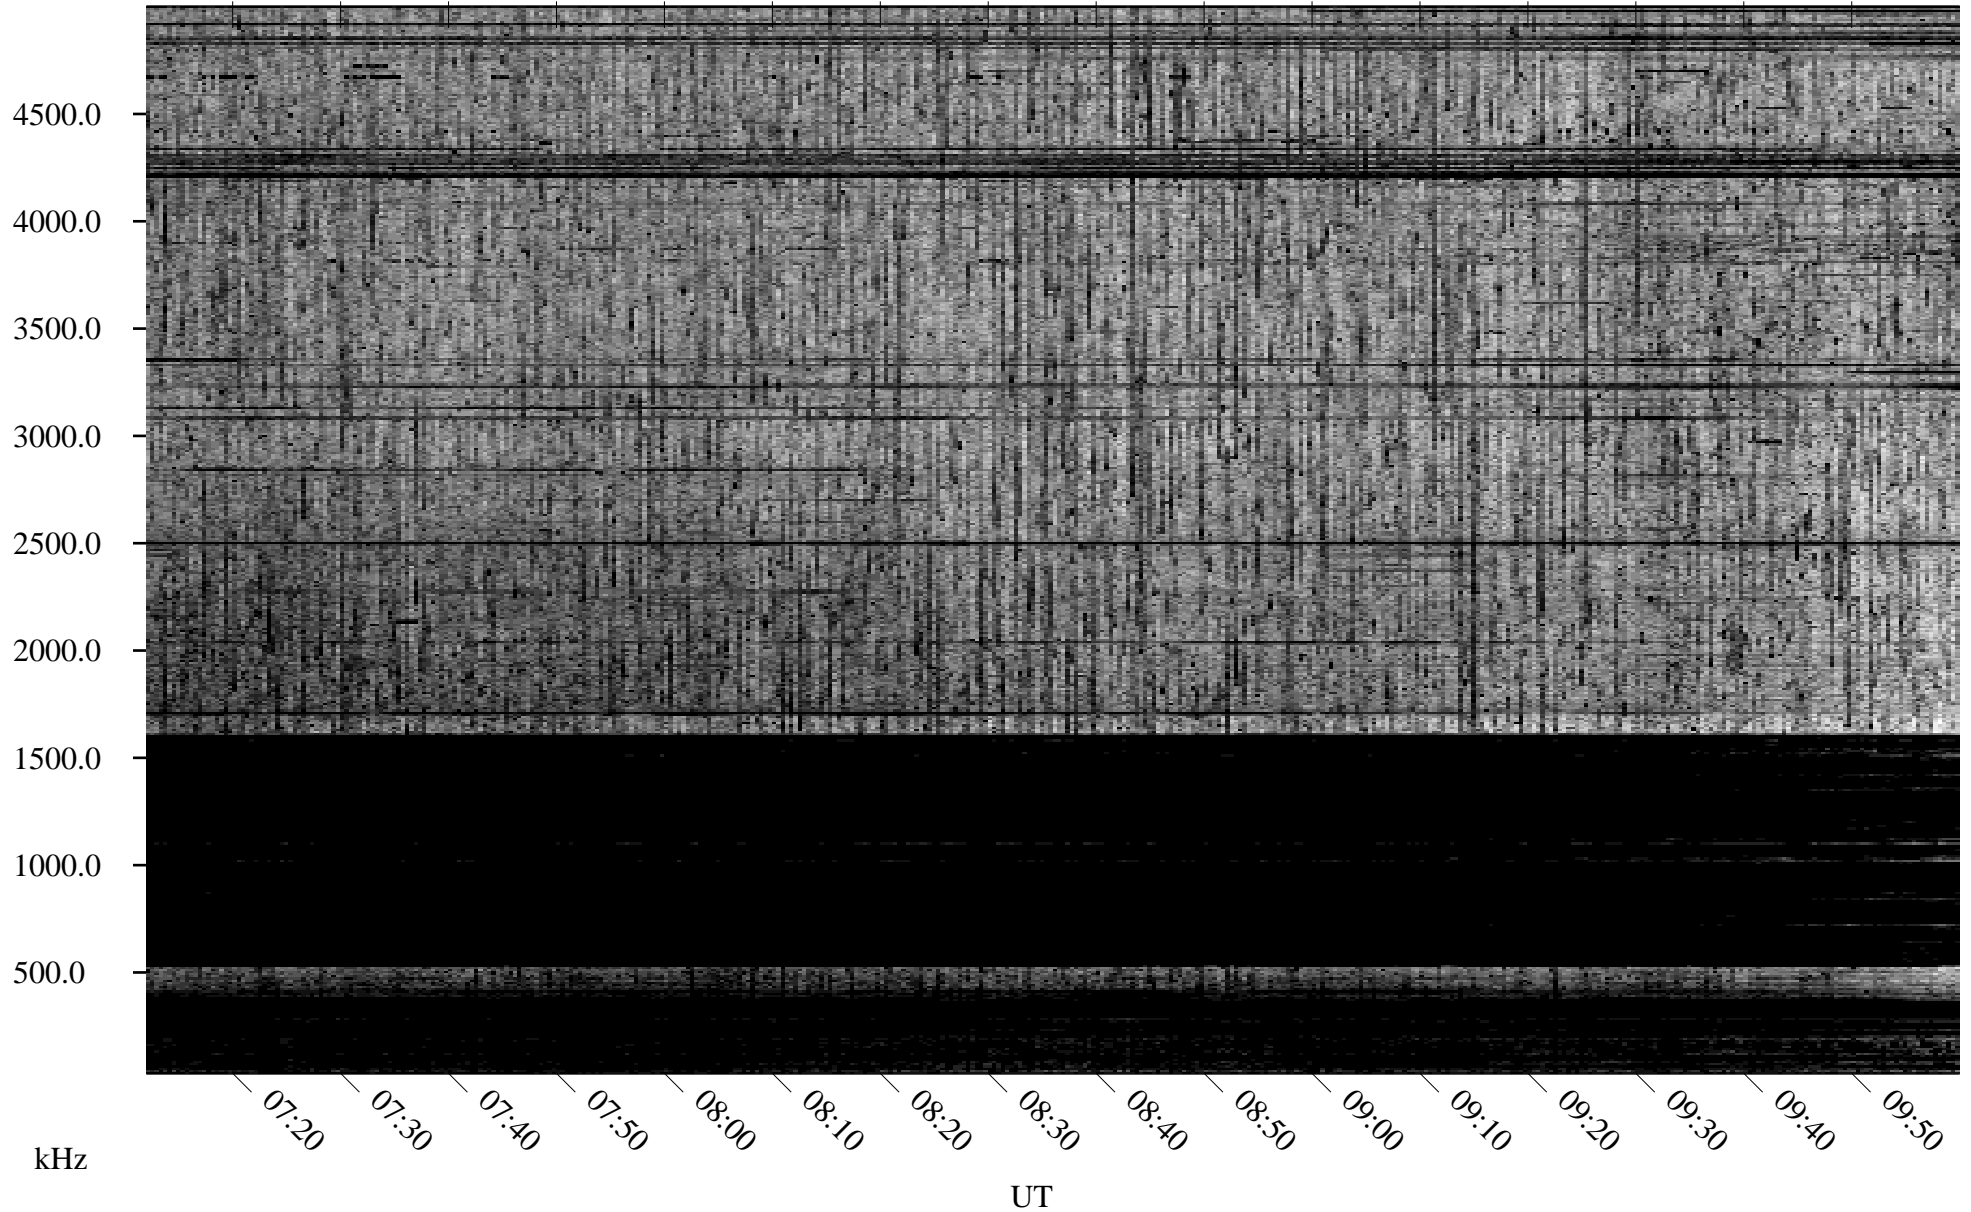

08/11/1995 Churchill, Manitoba

Linear Scale Black = 161 White = 15

ch952231.r00m max_12

Page 1

08/11/1995 Churchill, Manitoba

Linear Scale Black = 161 White = 15

ch952231l.r00m max_12

Page 2

08/12/1995 Churchill, Manitoba

Linear Scale Black = 161 White = 15

ch95223l.r00m max_12

Page 3

08/12/1995 Churchill, Manitoba

Linear Scale Black = 161 White = 15

ch95223l.r00m max_12

Page 4

08/12/1995 Churchill, Manitoba

Linear Scale Black = 161 White = 15

ch95223l.r00m max_12

Page 5

08/12/1995 Churchill, Manitoba

Linear Scale Black = 161 White = 15

ch95223l.r00m max_12

Page 6

08/12/1995 Churchill, Manitoba

Linear Scale Black = 161 White = 15

ch95223l.r00m max_12

Page 7

08/12/1995 Churchill, Manitoba

Linear Scale Black = 161 White = 15

ch952231.r00m max_12

Page 8