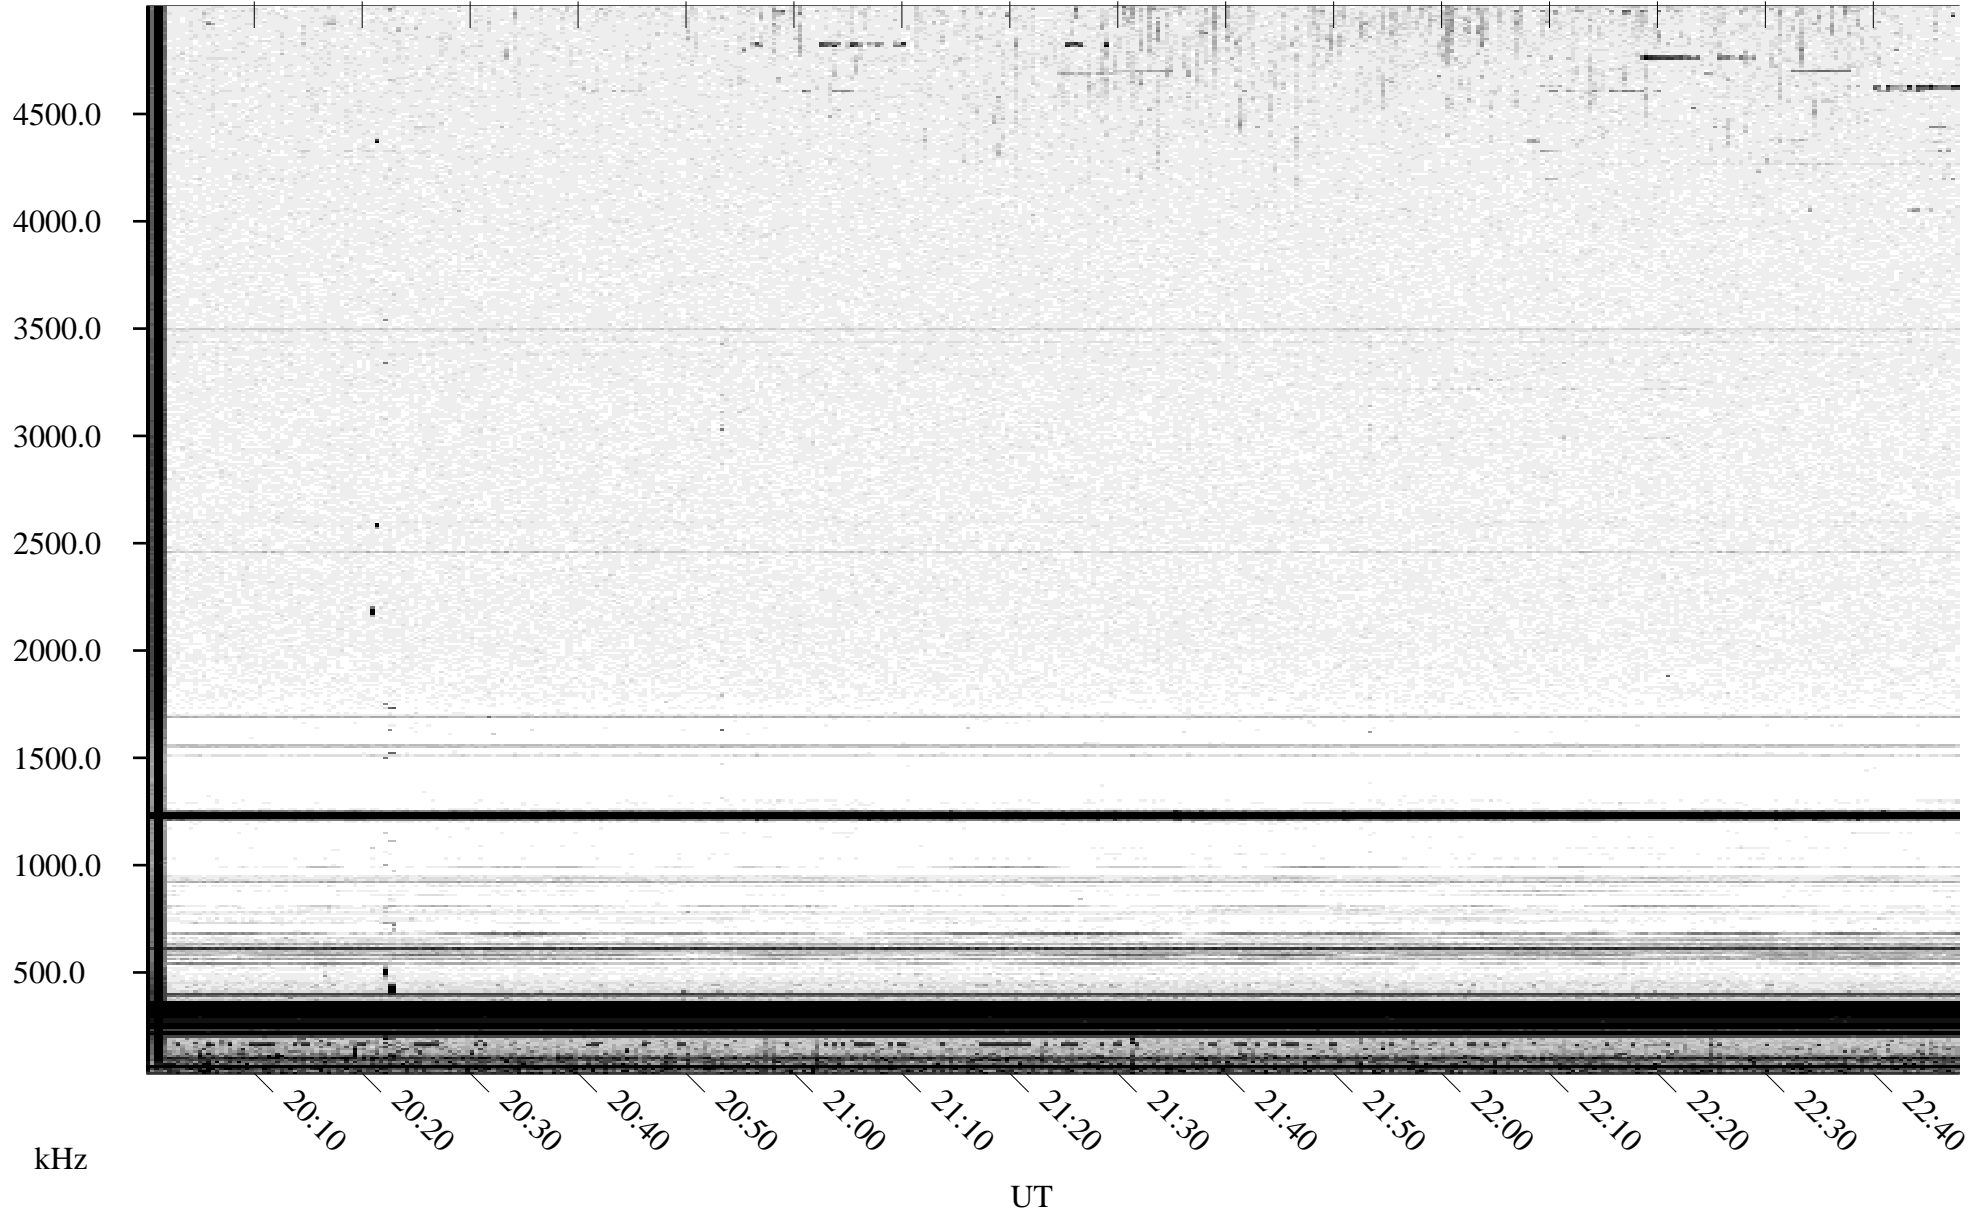

08/11/1995 Churchill, Manitoba

Linear Scale Black = 161 White = 15

ch952231.r00m max_12

Page 1

08/11/1995 Churchill, Manitoba

Linear Scale Black = 161 White = 15

ch952231l.r00m max_12

Page 2

08/12/1995 Churchill, Manitoba

Linear Scale Black = 161 White = 15

ch95223l.r00m max_12

Page 3

08/12/1995 Churchill, Manitoba

Linear Scale Black = 161 White = 15

ch95223l.r00m max_12

Page 4

08/12/1995 Churchill, Manitoba

Linear Scale Black = 161 White = 15

ch95223l.r00m max_12

Page 5

08/12/1995 Churchill, Manitoba

Linear Scale Black = 161 White = 15

ch95223l.r00m max_12

Page 6

08/12/1995 Churchill, Manitoba

Linear Scale Black = 161 White = 15

ch95223l.r00m max_12

Page 7

08/12/1995 Churchill, Manitoba

Linear Scale Black = 161 White = 15

ch952231.r00m max_12

Page 8