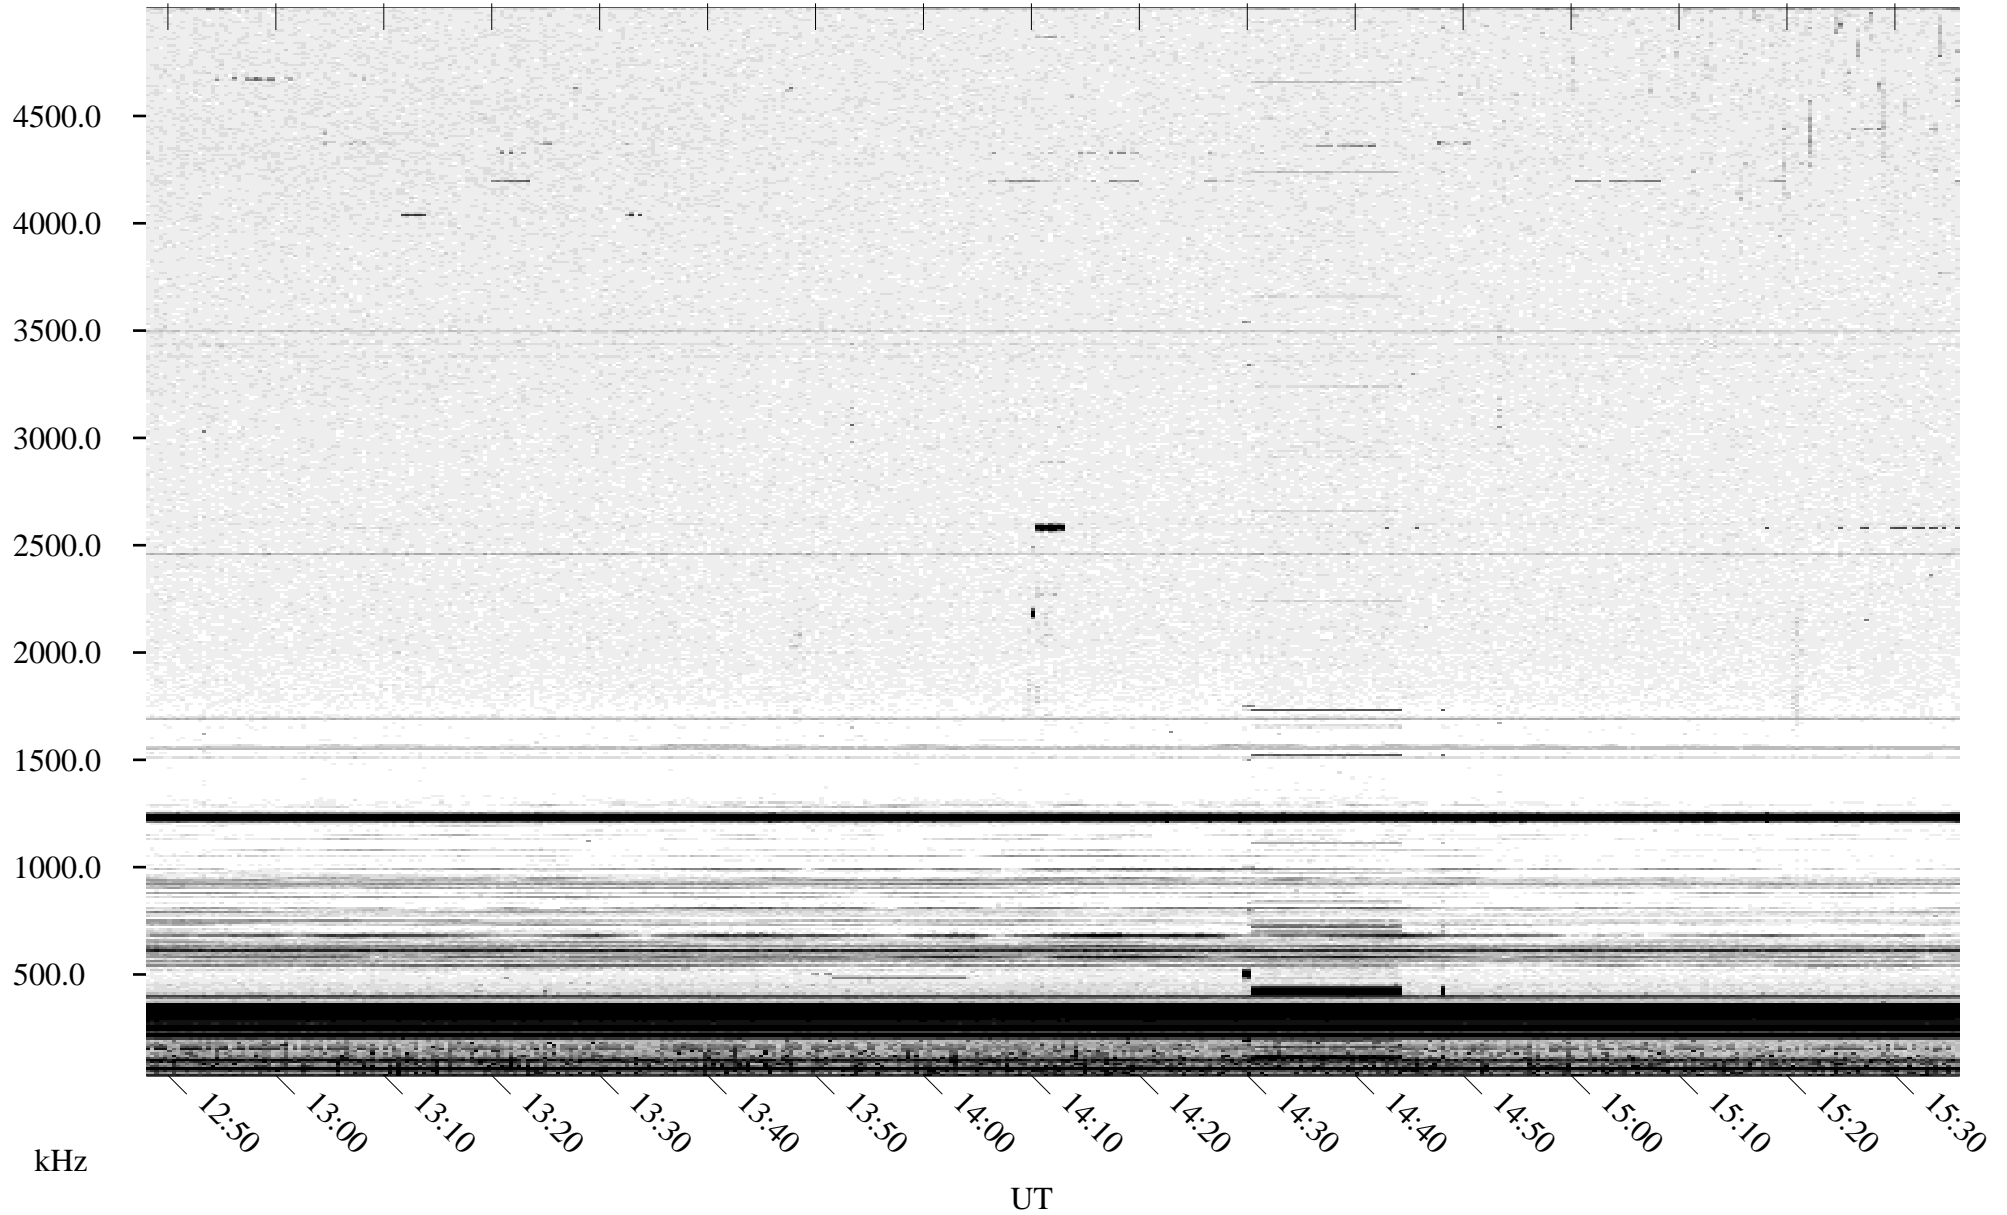

08/11/1995 Churchill, Manitoba

Linear Scale Black = 161 White = 15

ch952231.r00m max_12

Page 1

08/11/1995 Churchill, Manitoba

Linear Scale Black = 161 White = 15

ch952231l.r00m max_12

Page 2

08/12/1995 Churchill, Manitoba

Linear Scale Black = 161 White = 15

ch95223l.r00m max_12

Page 3

08/12/1995 Churchill, Manitoba

Linear Scale Black = 161 White = 15

ch95223l.r00m max_12

Page 4

08/12/1995 Churchill, Manitoba

Linear Scale Black = 161 White = 15

ch95223l.r00m max_12

Page 5

08/12/1995 Churchill, Manitoba

Linear Scale Black = 161 White = 15

ch95223l.r00m max_12

Page 6

08/12/1995 Churchill, Manitoba

Linear Scale Black = 161 White = 15

ch95223l.r00m max_12

Page 7

08/12/1995 Churchill, Manitoba

Linear Scale Black = 161 White = 15

ch952231.r00m max_12

Page 8