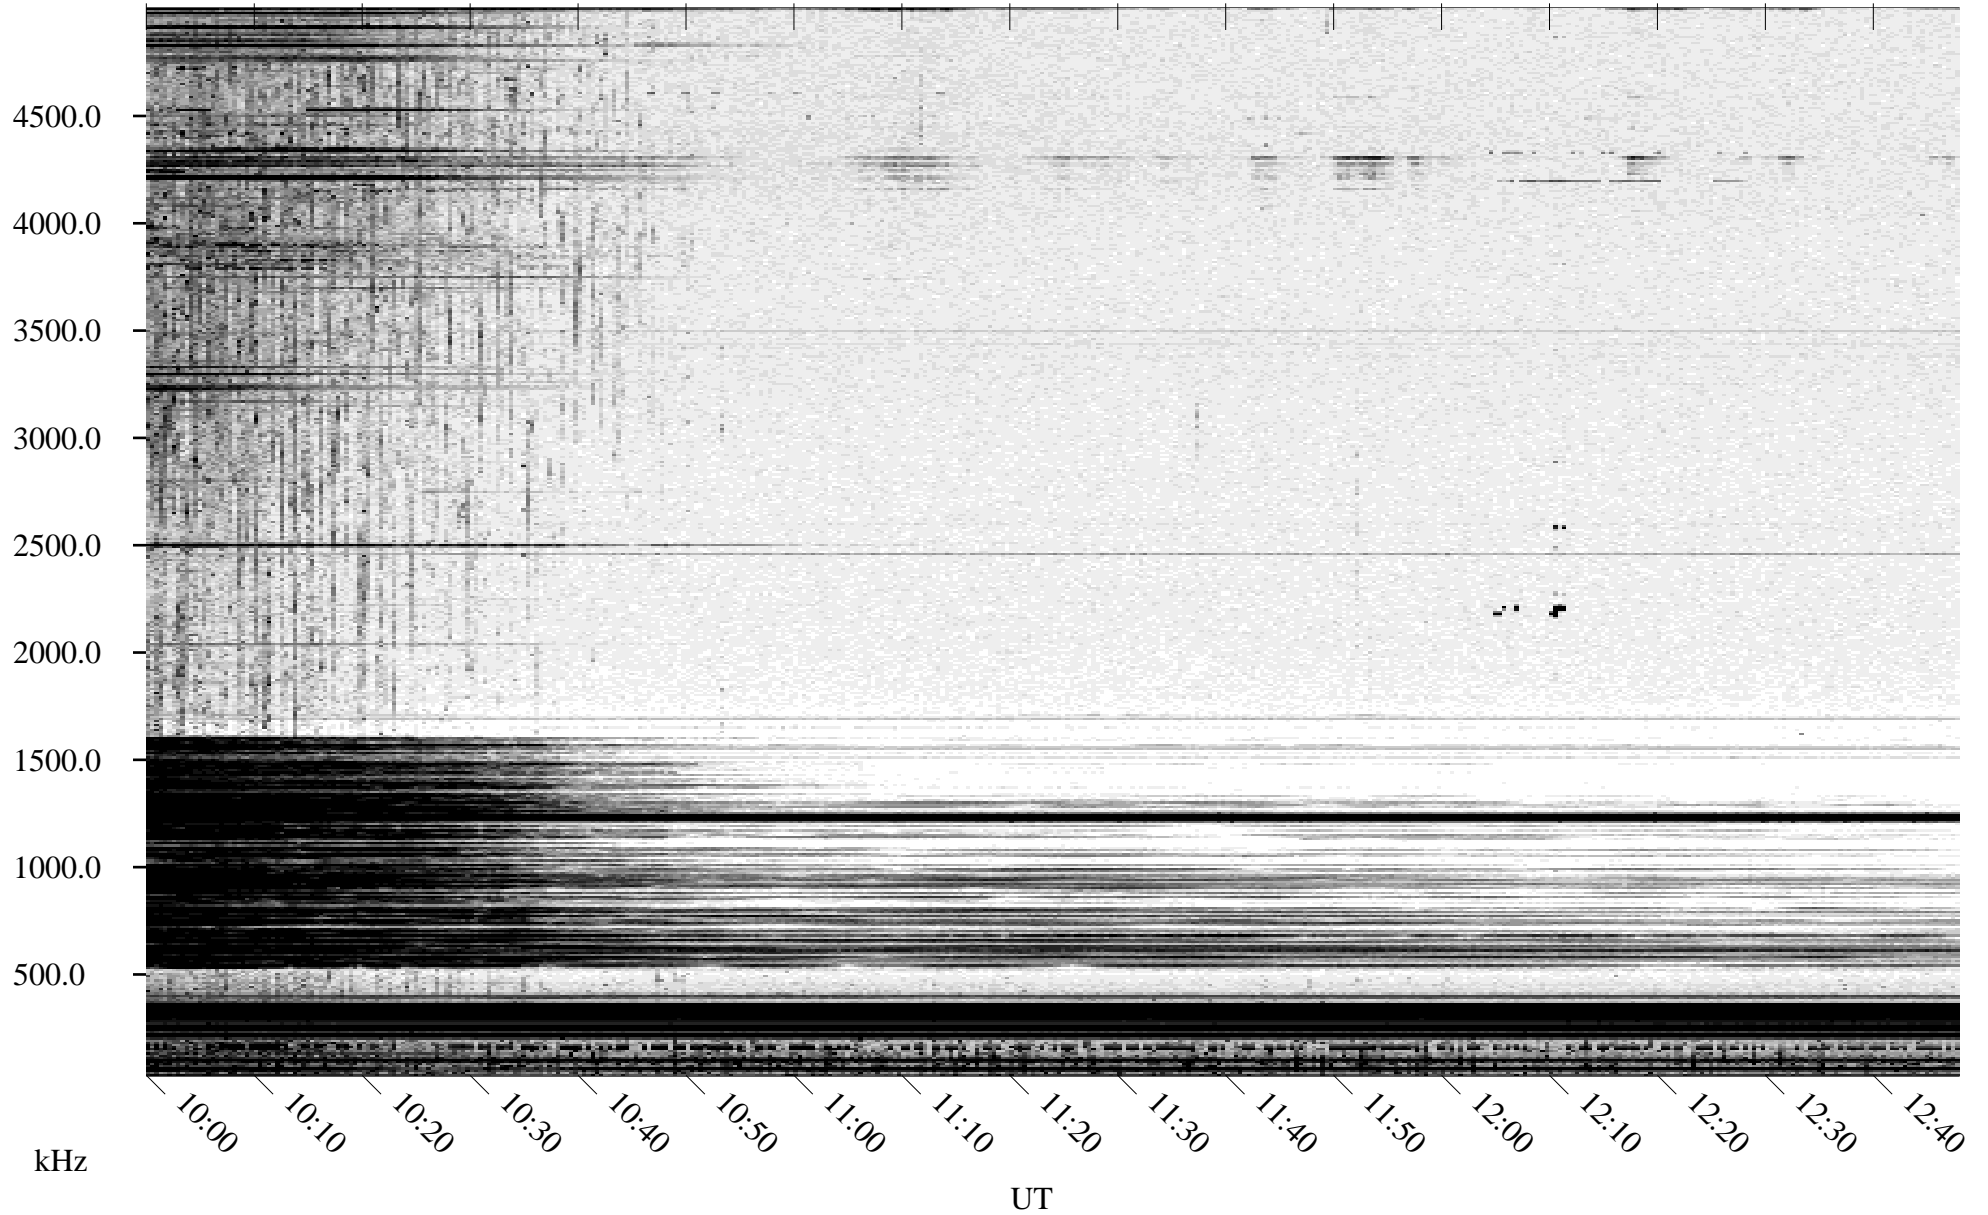

08/11/1995 Churchill, Manitoba

Linear Scale Black = 161 White = 15

ch952231.r00m max_12

Page 1

08/11/1995 Churchill, Manitoba

Linear Scale Black = 161 White = 15

ch952231l.r00m max_12

Page 2

08/12/1995 Churchill, Manitoba

Linear Scale Black = 161 White = 15

ch95223l.r00m max_12

Page 3

08/12/1995 Churchill, Manitoba

Linear Scale Black = 161 White = 15

ch95223l.r00m max_12

Page 4

08/12/1995 Churchill, Manitoba

Linear Scale Black = 161 White = 15

ch95223l.r00m max_12

Page 5

08/12/1995 Churchill, Manitoba

Linear Scale Black = 161 White = 15

ch95223l.r00m max_12

Page 6

08/12/1995 Churchill, Manitoba

Linear Scale Black = 161 White = 15

ch95223l.r00m max_12

Page 7

08/12/1995 Churchill, Manitoba

Linear Scale Black = 161 White = 15

ch952231.r00m max_12

Page 8