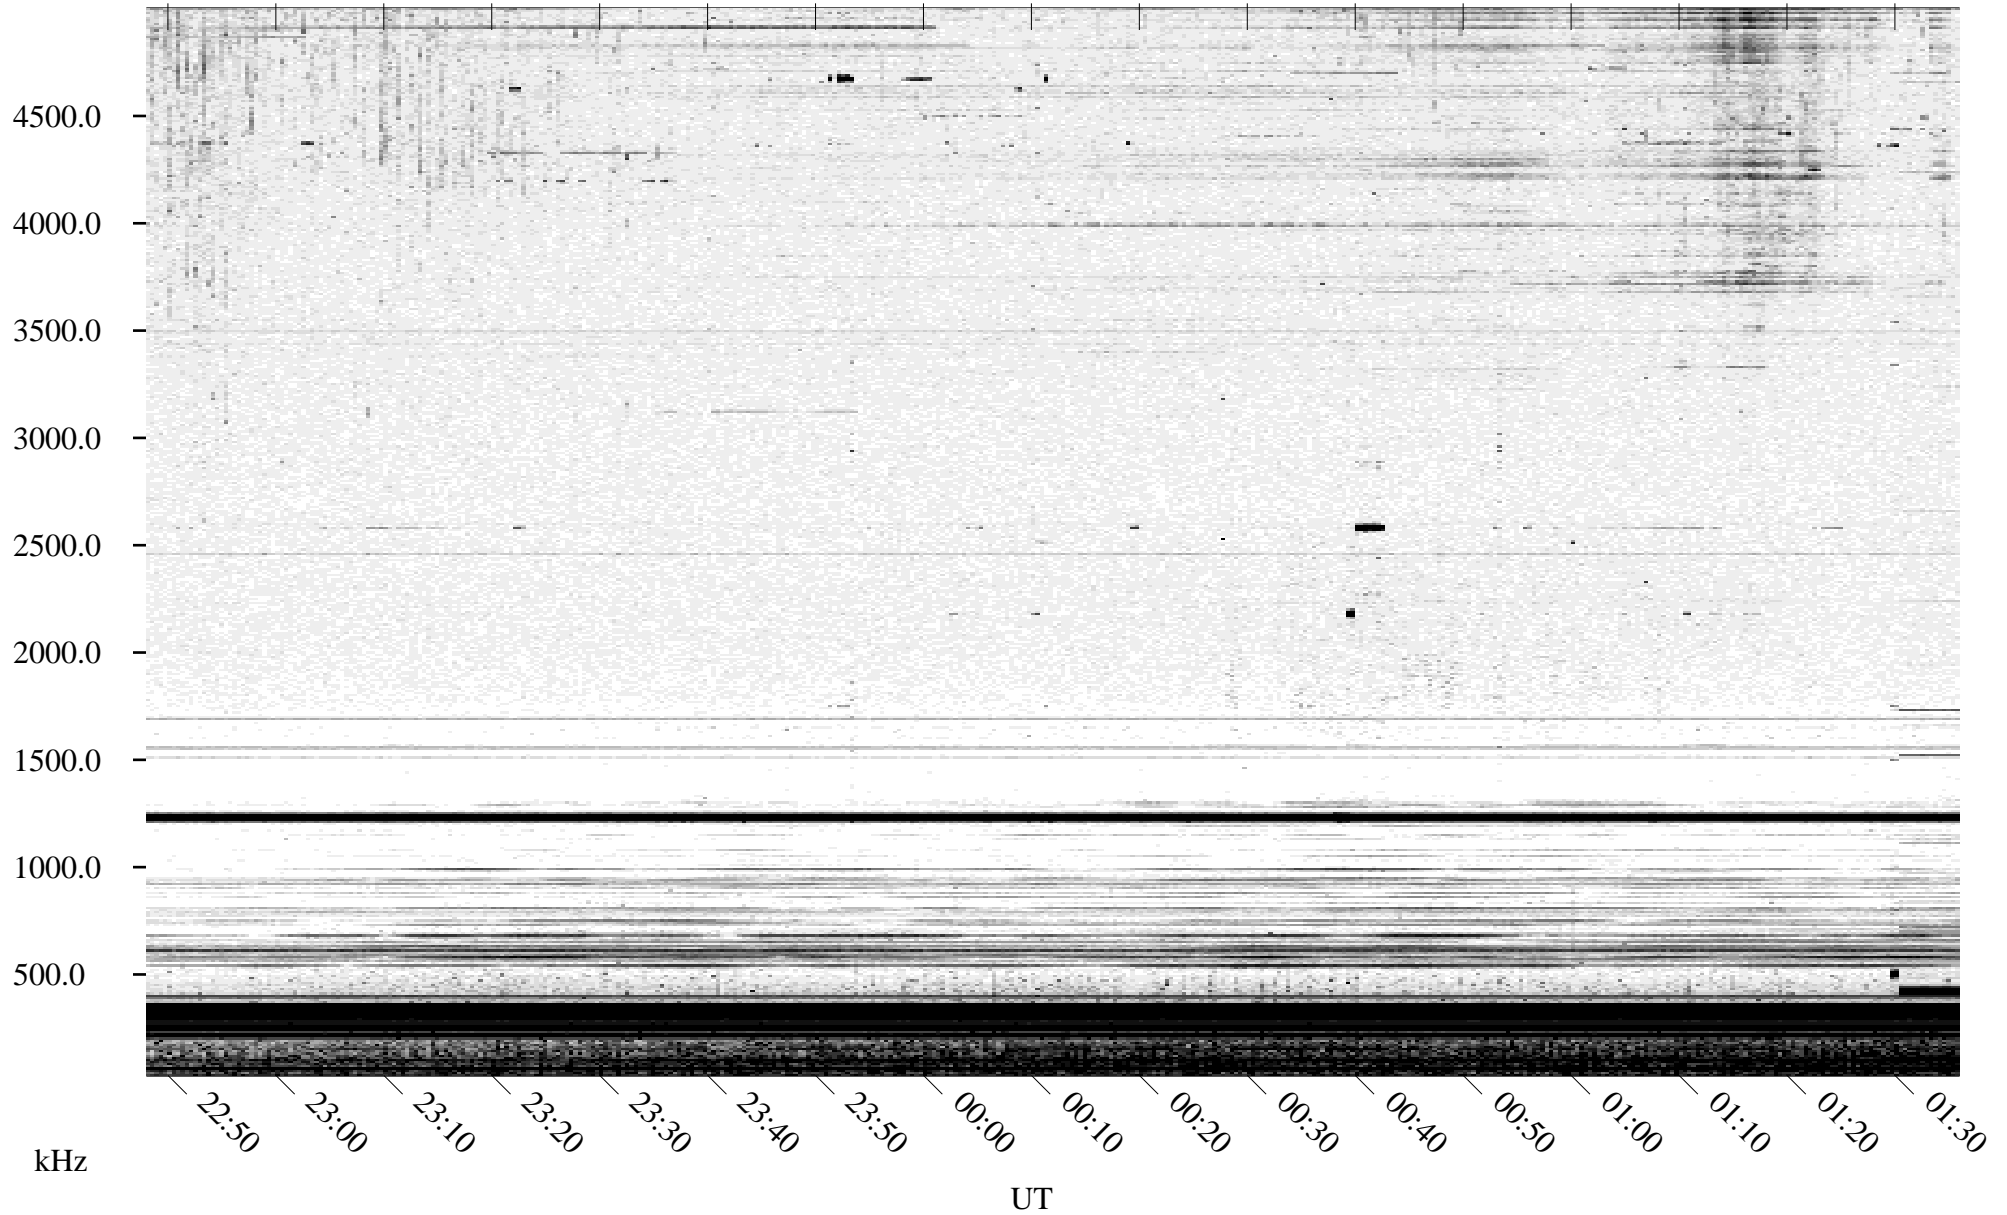

08/12/1995 Churchill, Manitoba

Linear Scale Black = 161 White = 15

ch95224l.r00m max_12

Page 1

08/12/1995 Churchill, Manitoba

Linear Scale Black = 161 White = 15

ch95224l.r00m max_12

Page 2

08/13/1995 Churchill, Manitoba

Linear Scale Black = 161 White = 15

ch95224l.r00m max_12

Page 3

08/13/1995 Churchill, Manitoba

Linear Scale Black = 161 White = 15

ch95224l.r00m max_12

Page 4

08/13/1995 Churchill, Manitoba

Linear Scale Black = 161 White = 15

ch95224l.r00m max_12

Page 5

08/13/1995 Churchill, Manitoba

Linear Scale Black = 161 White = 15

ch95224l.r00m max_12

Page 6

08/13/1995 Churchill, Manitoba

Linear Scale Black = 161 White = 15

ch95224l.r00m max_12

Page 7

08/13/1995 Churchill, Manitoba

Linear Scale Black = 161 White = 15

ch95224l.r00m max_12

Page 8