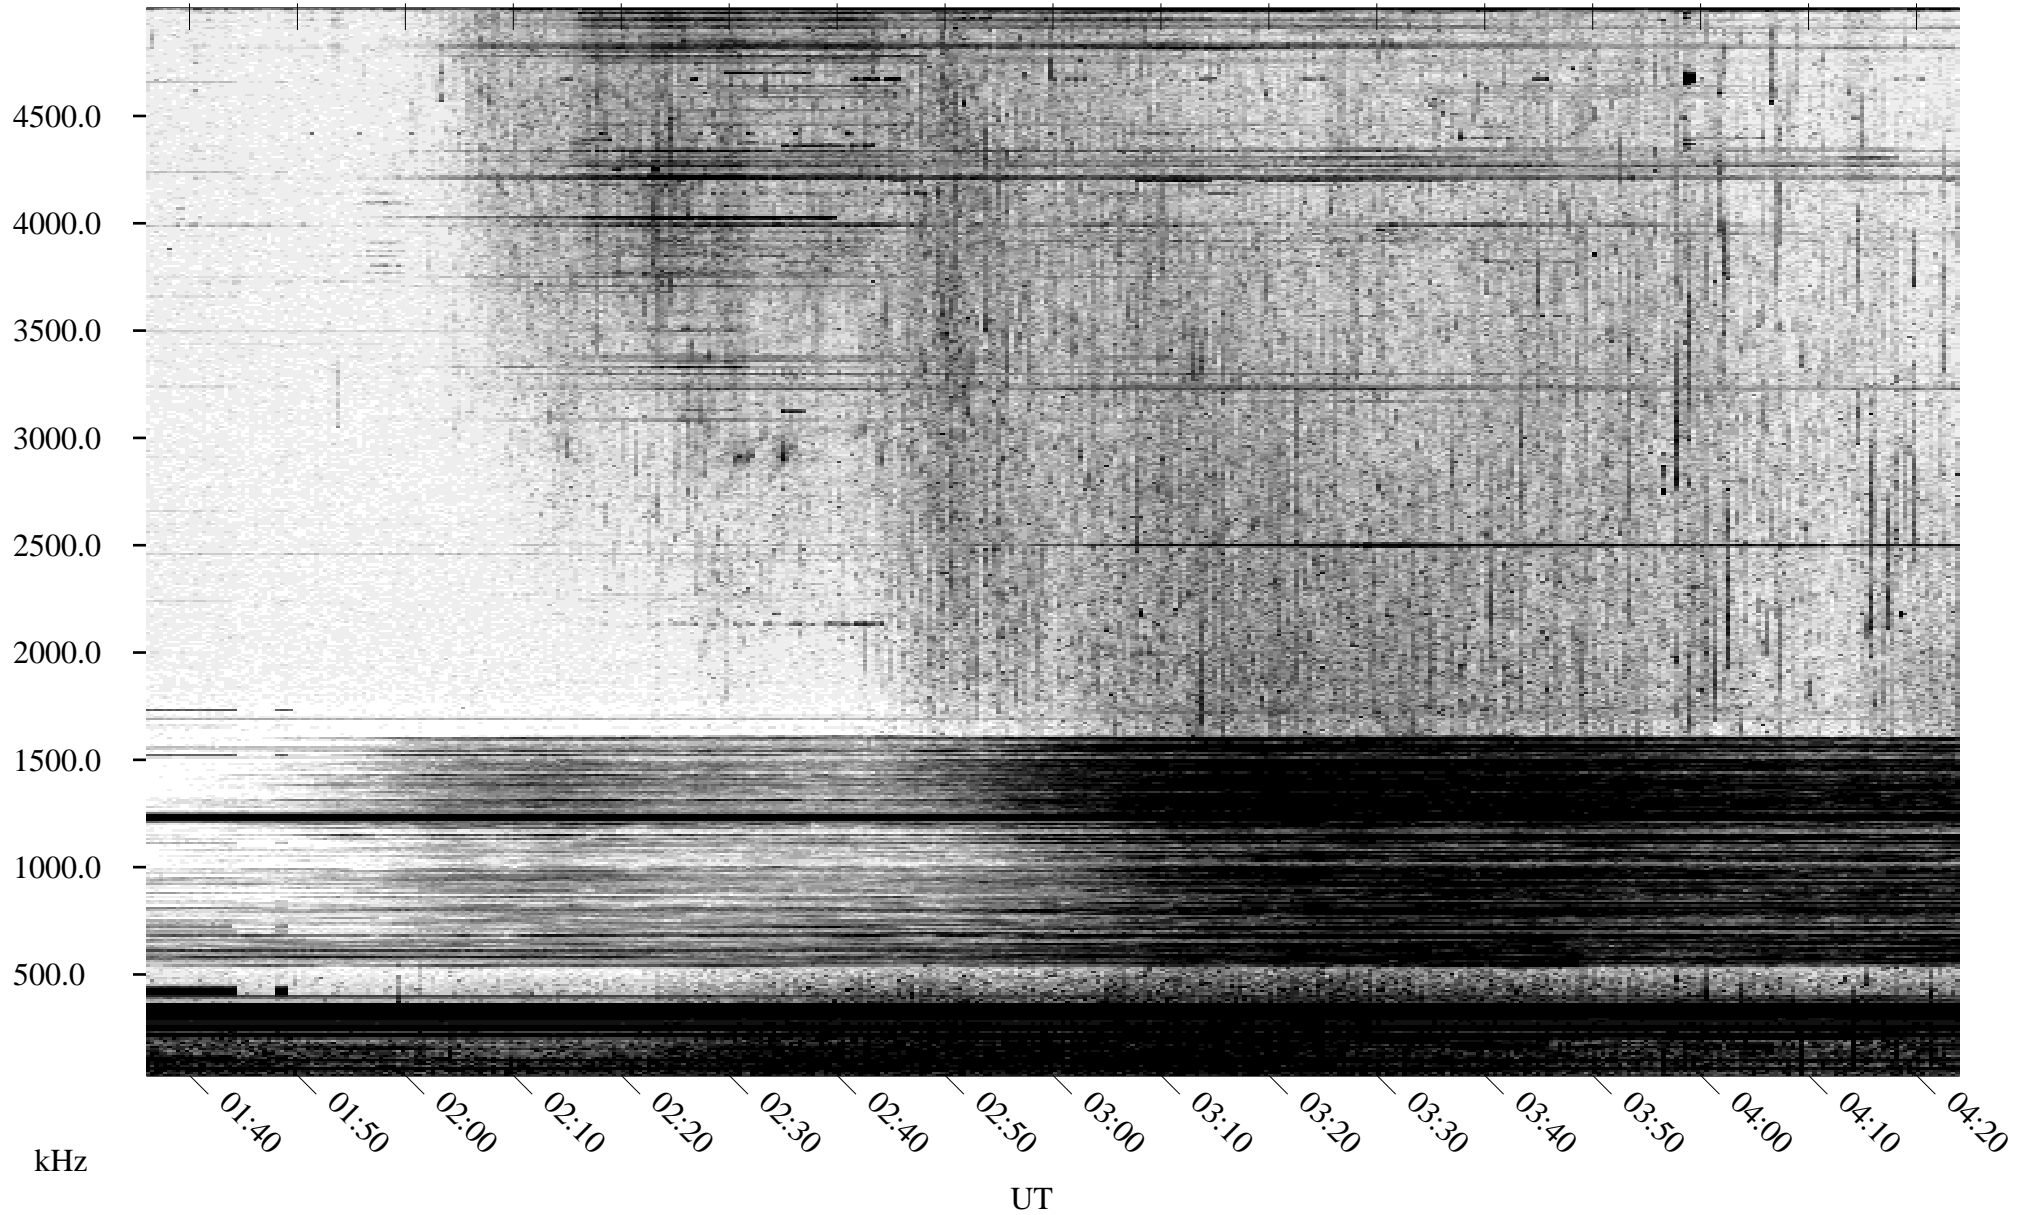

08/12/1995 Churchill, Manitoba

Linear Scale Black = 161 White = 15

ch95224l.r00m max_12

Page 1

08/12/1995 Churchill, Manitoba

Linear Scale Black = 161 White = 15

ch95224l.r00m max_12

Page 2

08/13/1995 Churchill, Manitoba

Linear Scale Black = 161 White = 15

ch95224l.r00m max_12

Page 3

08/13/1995 Churchill, Manitoba

Linear Scale Black = 161 White = 15

ch95224l.r00m max_12

Page 4

08/13/1995 Churchill, Manitoba

Linear Scale Black = 161 White = 15

ch95224l.r00m max_12

Page 5

08/13/1995 Churchill, Manitoba

Linear Scale Black = 161 White = 15

ch95224l.r00m max_12

Page 6

08/13/1995 Churchill, Manitoba

Linear Scale Black = 161 White = 15

ch95224l.r00m max_12

Page 7

08/13/1995 Churchill, Manitoba

Linear Scale Black = 161 White = 15

ch95224l.r00m max_12

Page 8