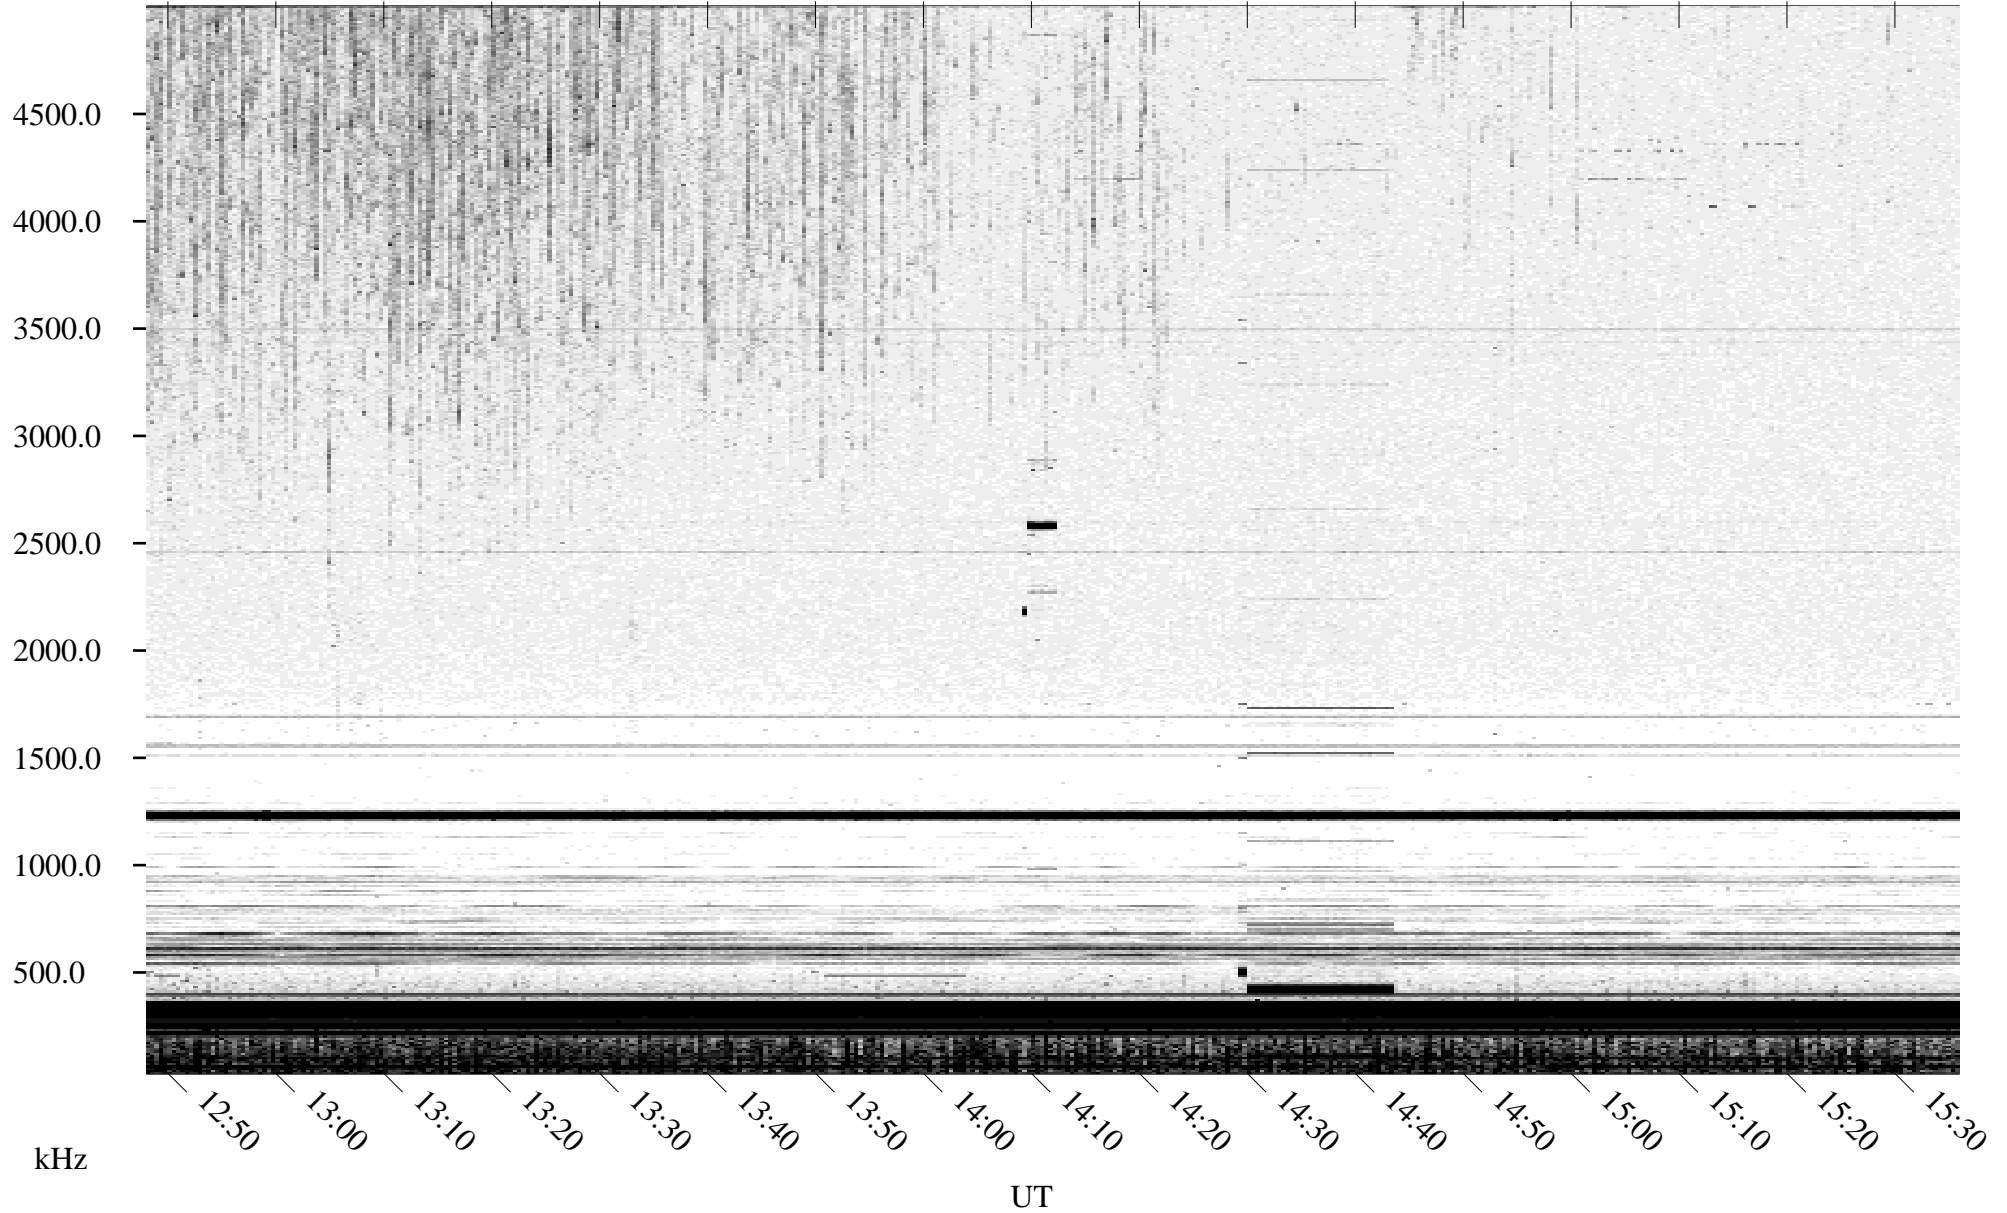

08/12/1995 Churchill, Manitoba

Linear Scale Black = 161 White = 15

ch95224l.r00m max_12

Page 1

08/12/1995 Churchill, Manitoba

Linear Scale Black = 161 White = 15

ch95224l.r00m max_12

Page 2

08/13/1995 Churchill, Manitoba

Linear Scale Black = 161 White = 15

ch95224l.r00m max_12

Page 3

08/13/1995 Churchill, Manitoba

Linear Scale Black = 161 White = 15

ch95224l.r00m max_12

Page 4

08/13/1995 Churchill, Manitoba

Linear Scale Black = 161 White = 15

ch95224l.r00m max_12

Page 5

08/13/1995 Churchill, Manitoba

Linear Scale Black = 161 White = 15

ch95224l.r00m max_12

Page 6

08/13/1995 Churchill, Manitoba

Linear Scale Black = 161 White = 15

ch95224l.r00m max_12

Page 7

08/13/1995 Churchill, Manitoba

Linear Scale Black = 161 White = 15

ch95224l.r00m max_12

Page 8