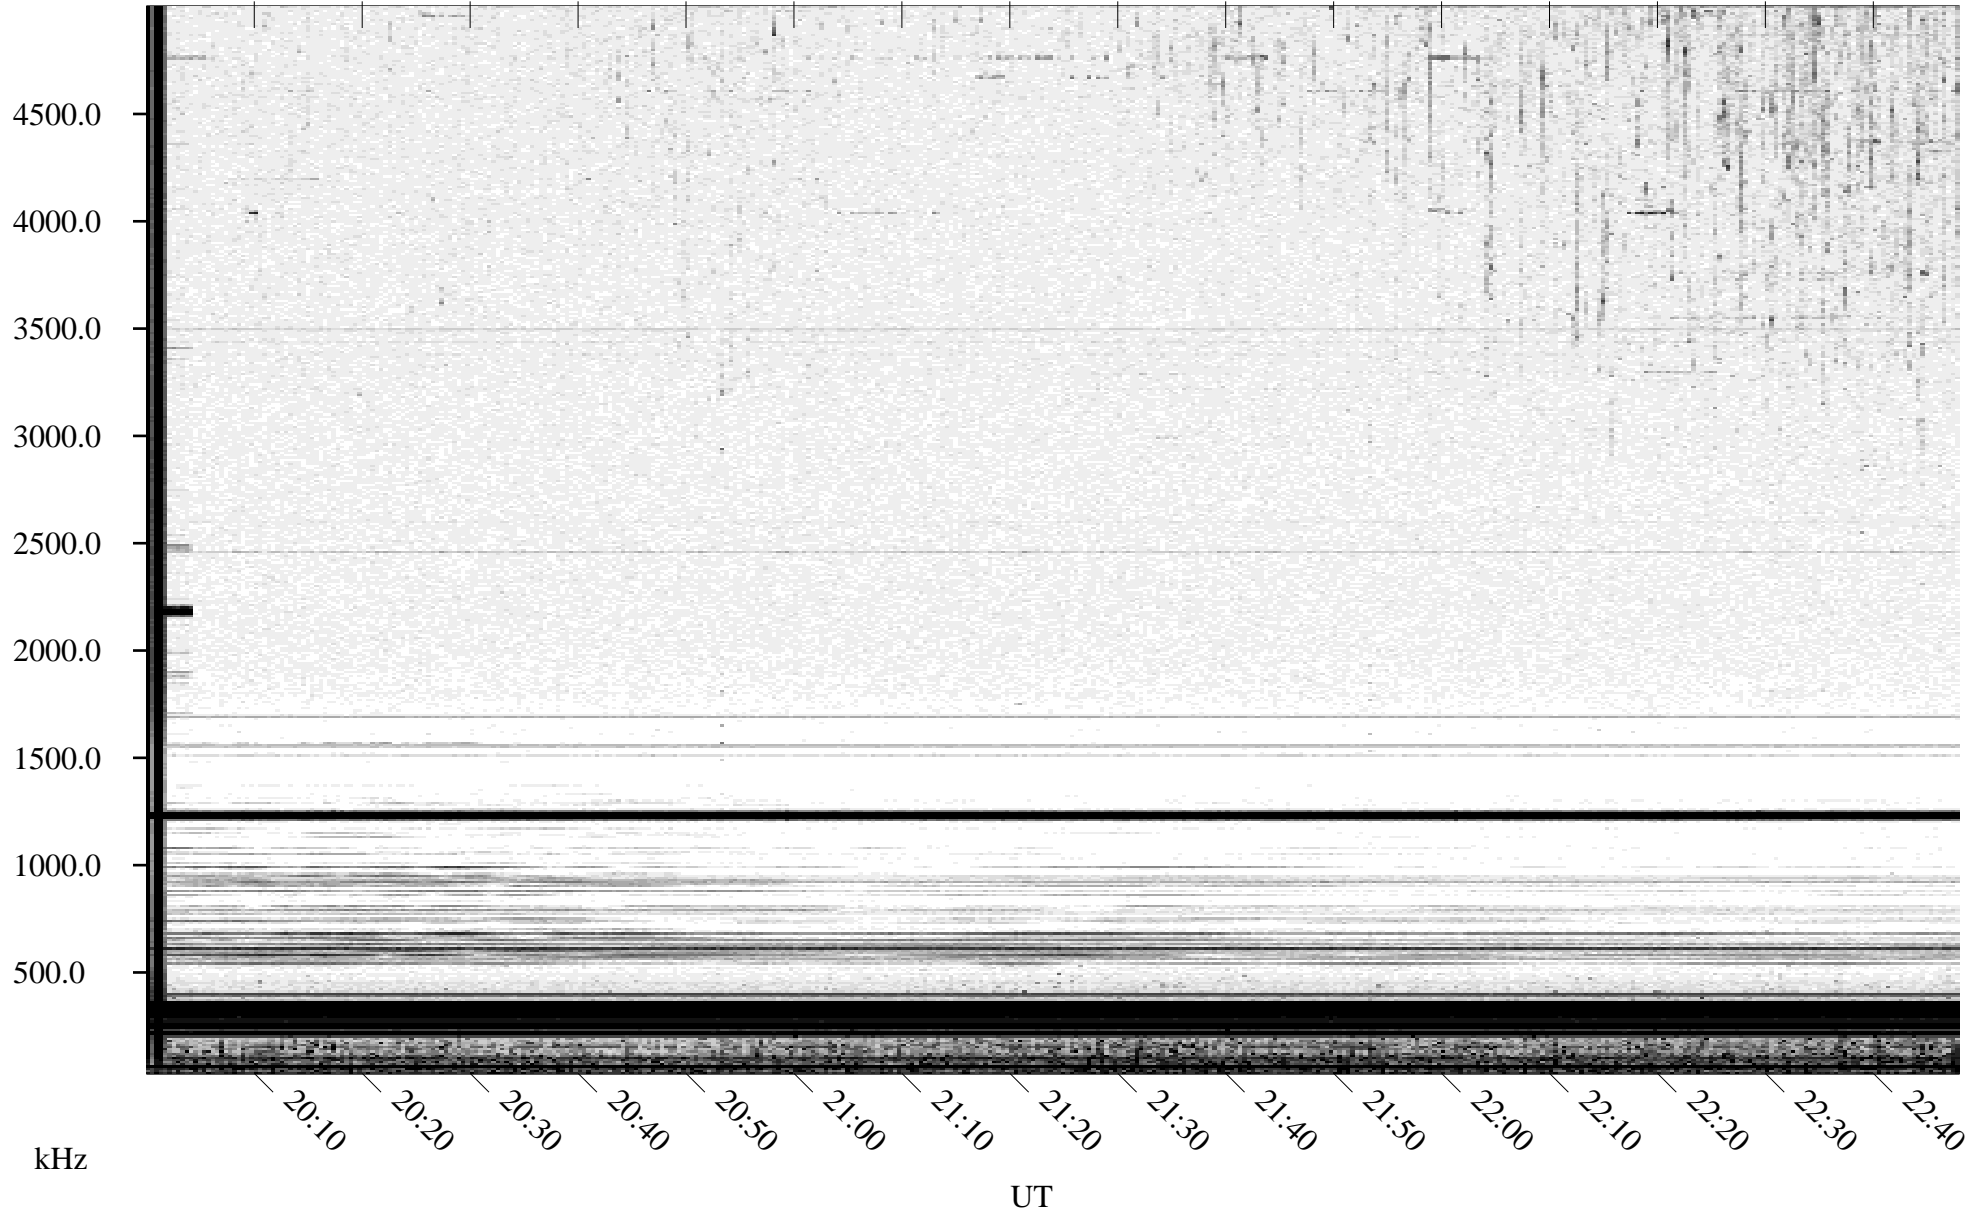

08/12/1995 Churchill, Manitoba

Linear Scale Black = 161 White = 15

ch95224l.r00m max_12

Page 1

08/12/1995 Churchill, Manitoba

Linear Scale Black = 161 White = 15

ch95224l.r00m max_12

Page 2

08/13/1995 Churchill, Manitoba

Linear Scale Black = 161 White = 15

ch95224l.r00m max_12

Page 3

08/13/1995 Churchill, Manitoba

Linear Scale Black = 161 White = 15

ch95224l.r00m max_12

Page 4

08/13/1995 Churchill, Manitoba

Linear Scale Black = 161 White = 15

ch95224l.r00m max_12

Page 5

08/13/1995 Churchill, Manitoba

Linear Scale Black = 161 White = 15

ch95224l.r00m max_12

Page 6

08/13/1995 Churchill, Manitoba

Linear Scale Black = 161 White = 15

ch95224l.r00m max_12

Page 7

08/13/1995 Churchill, Manitoba

Linear Scale Black = 161 White = 15

ch95224l.r00m max_12

Page 8