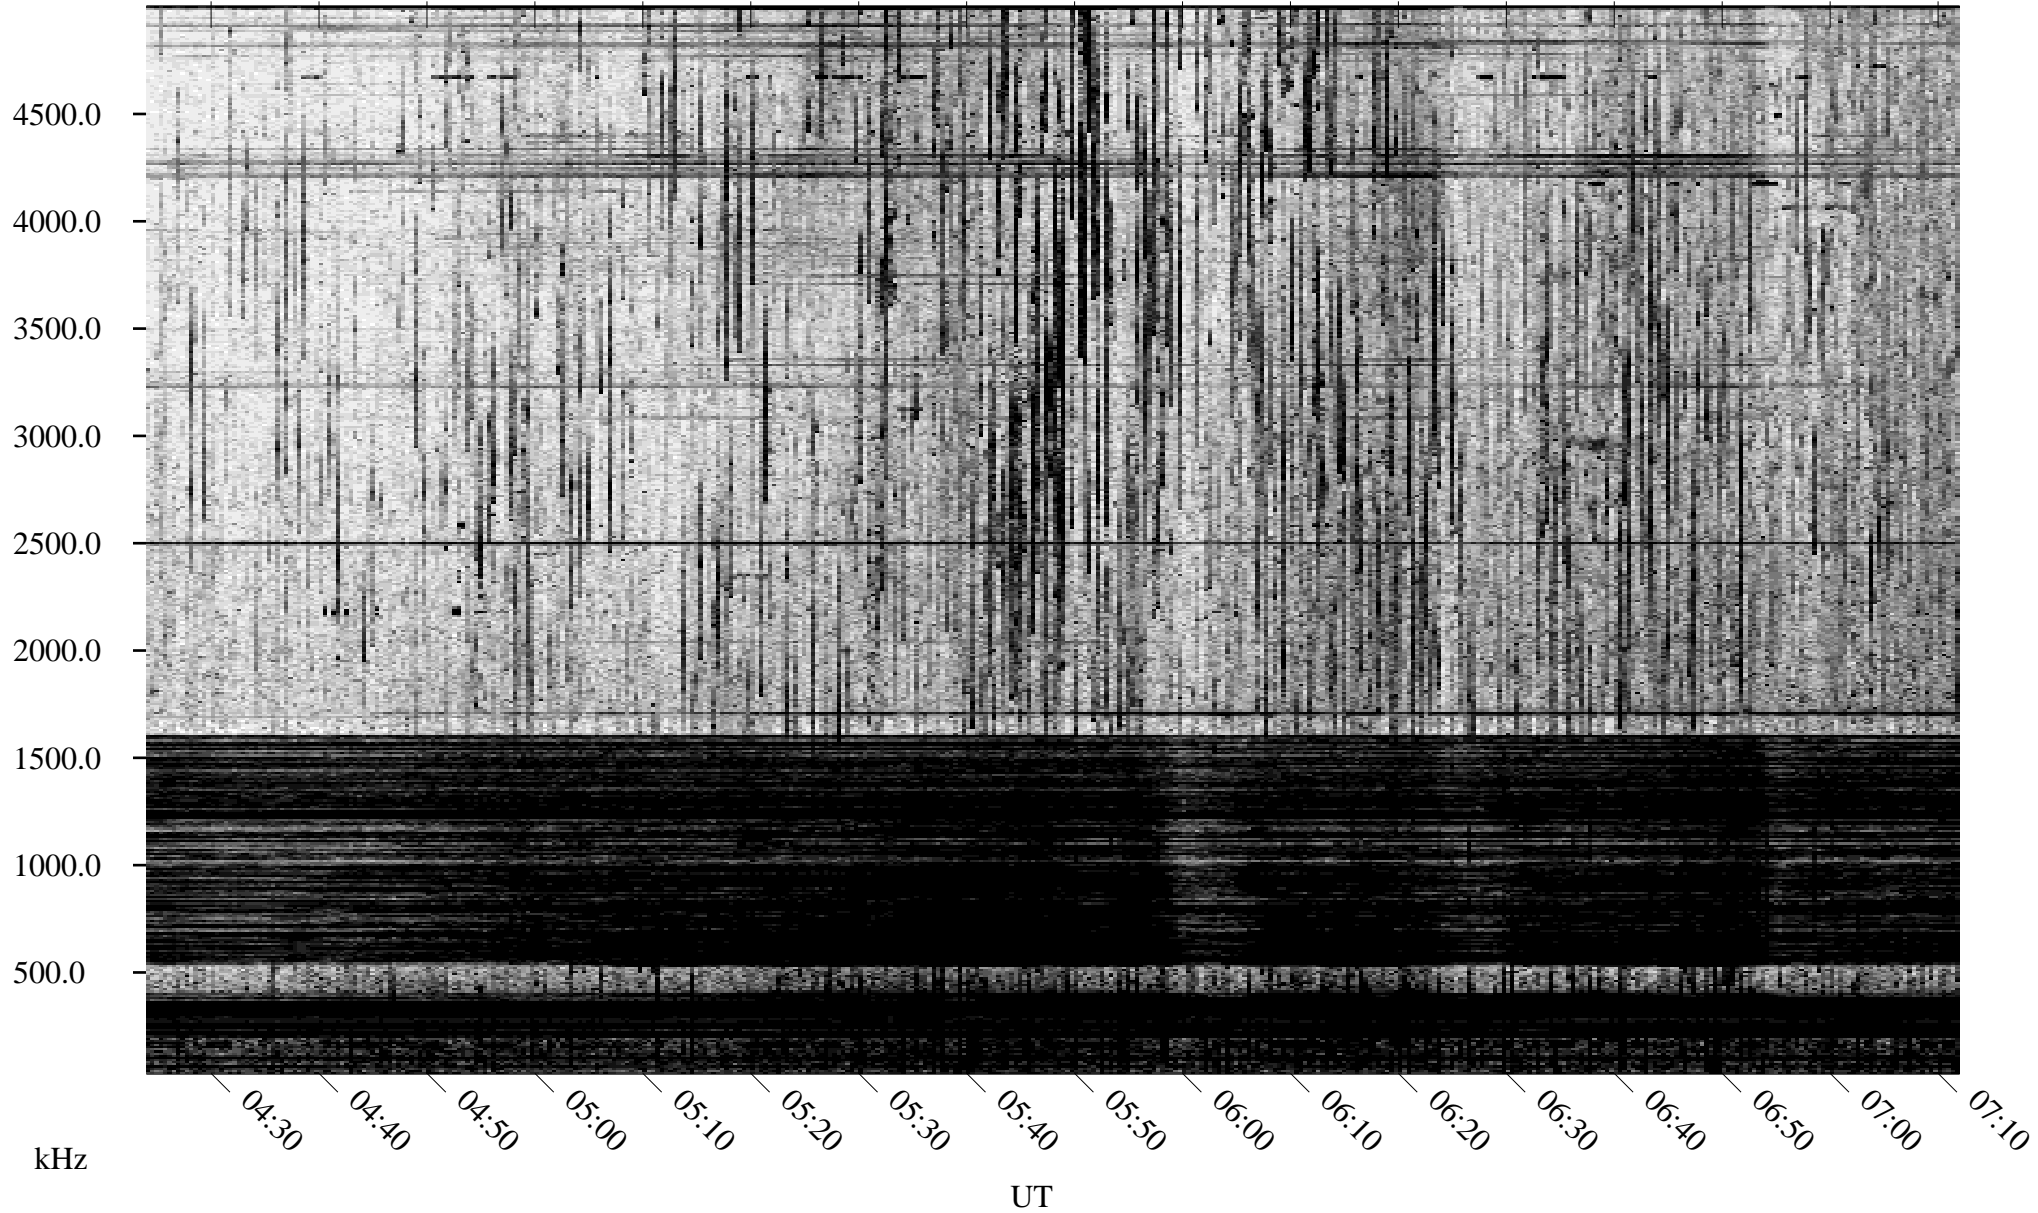

08/12/1995 Churchill, Manitoba

Linear Scale Black = 161 White = 15

ch95224l.r00m max_12

Page 1

08/12/1995 Churchill, Manitoba

Linear Scale Black = 161 White = 15

ch95224l.r00m max_12

Page 2

08/13/1995 Churchill, Manitoba

Linear Scale Black = 161 White = 15

ch95224l.r00m max_12

Page 3

08/13/1995 Churchill, Manitoba

Linear Scale Black = 161 White = 15

ch95224l.r00m max_12

Page 4

08/13/1995 Churchill, Manitoba

Linear Scale Black = 161 White = 15

ch95224l.r00m max_12

Page 5

08/13/1995 Churchill, Manitoba

Linear Scale Black = 161 White = 15

ch95224l.r00m max_12

Page 6

08/13/1995 Churchill, Manitoba

Linear Scale Black = 161 White = 15

ch95224l.r00m max_12

Page 7

08/13/1995 Churchill, Manitoba

Linear Scale Black = 161 White = 15

ch95224l.r00m max_12

Page 8