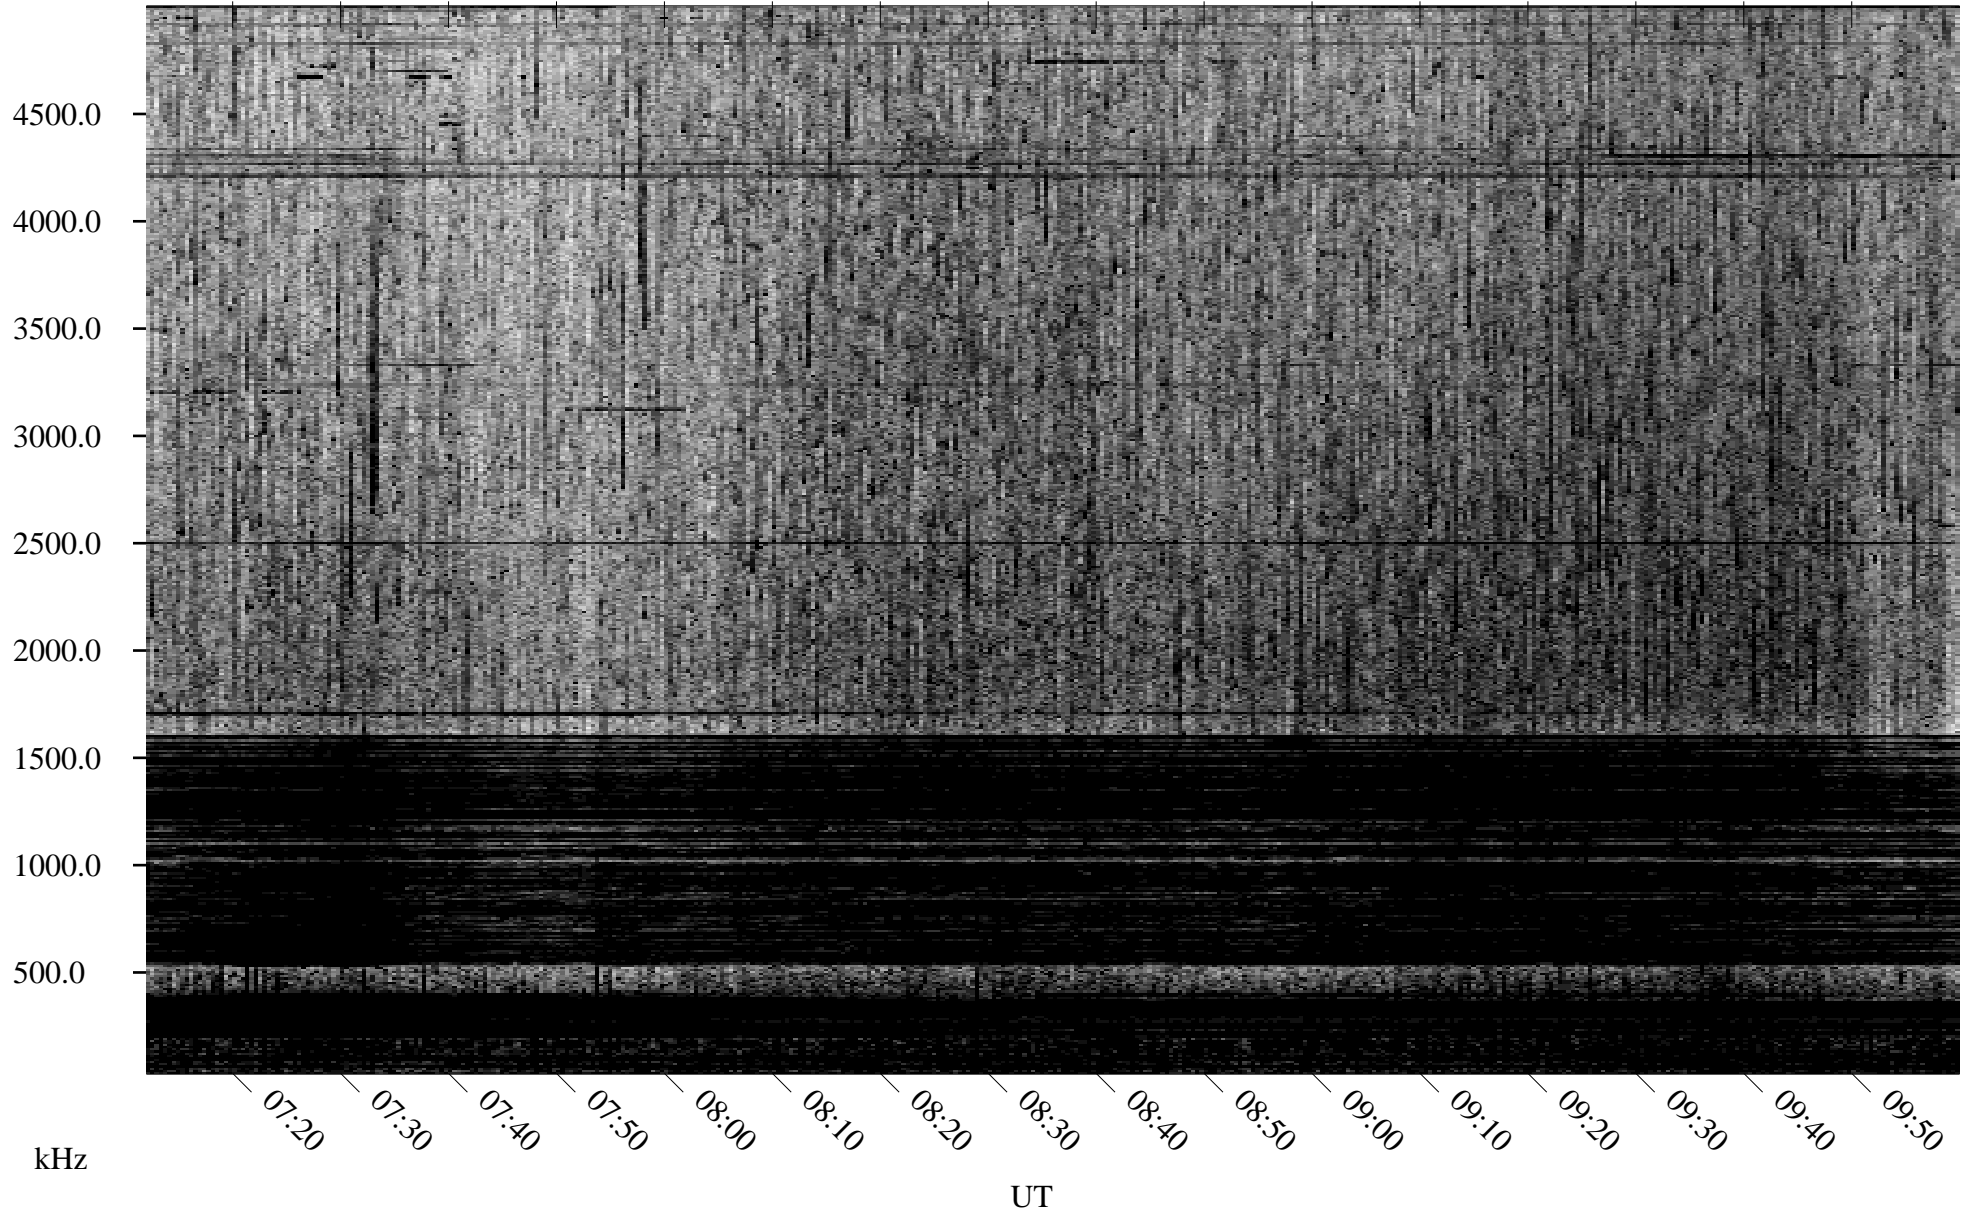

08/12/1995 Churchill, Manitoba

Linear Scale Black = 161 White = 15

ch95224l.r00m max_12

Page 1

08/12/1995 Churchill, Manitoba

Linear Scale Black = 161 White = 15

ch95224l.r00m max_12

Page 2

08/13/1995 Churchill, Manitoba

Linear Scale Black = 161 White = 15

ch95224l.r00m max_12

Page 3

08/13/1995 Churchill, Manitoba

Linear Scale Black = 161 White = 15

ch95224l.r00m max_12

Page 4

08/13/1995 Churchill, Manitoba

Linear Scale Black = 161 White = 15

ch95224l.r00m max_12

Page 5

08/13/1995 Churchill, Manitoba

Linear Scale Black = 161 White = 15

ch95224l.r00m max_12

Page 6

08/13/1995 Churchill, Manitoba

Linear Scale Black = 161 White = 15

ch95224l.r00m max_12

Page 7

08/13/1995 Churchill, Manitoba

Linear Scale Black = 161 White = 15

ch95224l.r00m max_12

Page 8