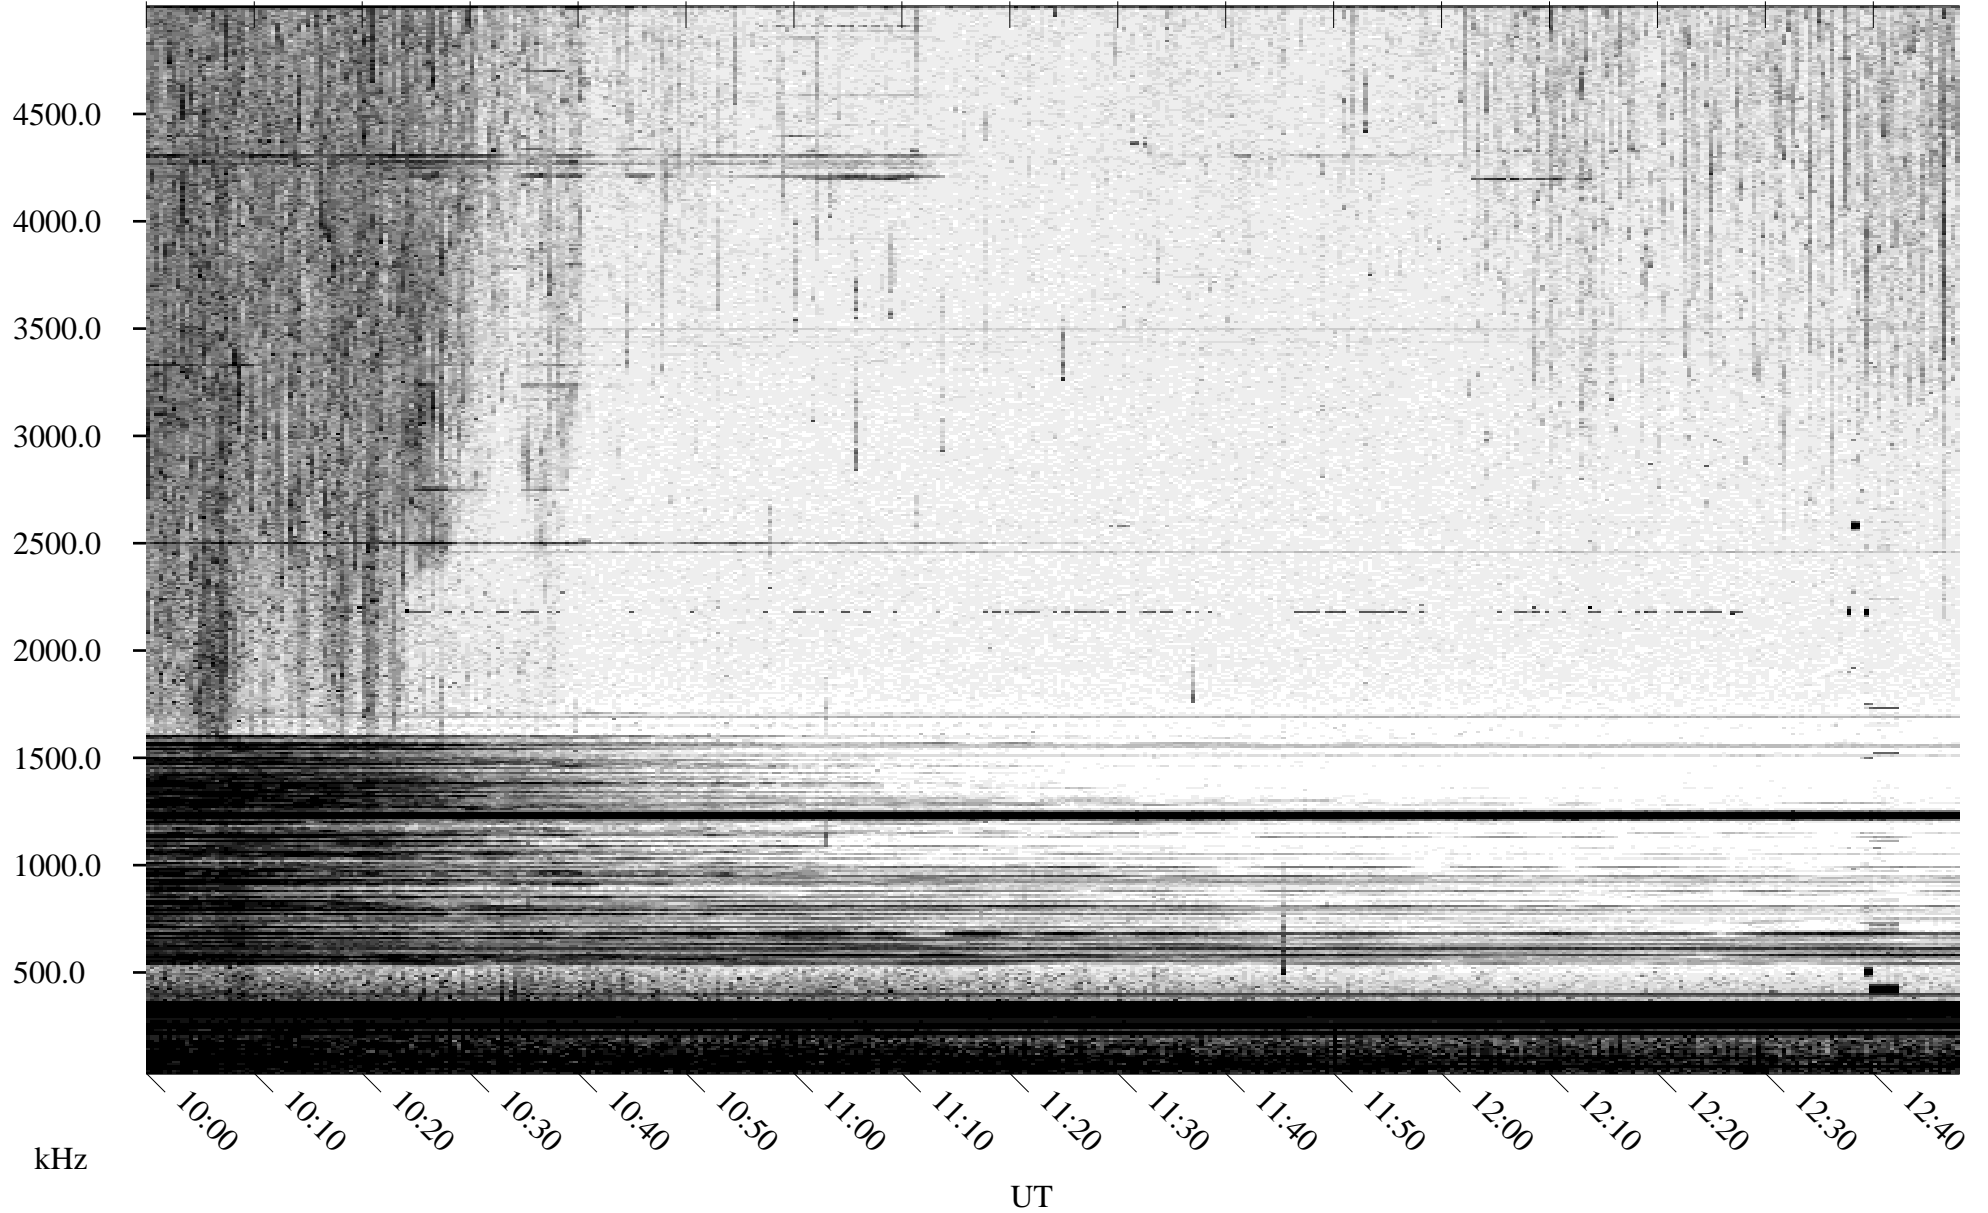

08/12/1995 Churchill, Manitoba

Linear Scale Black = 161 White = 15

ch95224l.r00m max_12

Page 1

08/12/1995 Churchill, Manitoba

Linear Scale Black = 161 White = 15

ch95224l.r00m max_12

Page 2

08/13/1995 Churchill, Manitoba

Linear Scale Black = 161 White = 15

ch95224l.r00m max_12

Page 3

08/13/1995 Churchill, Manitoba

Linear Scale Black = 161 White = 15

ch95224l.r00m max_12

Page 4

08/13/1995 Churchill, Manitoba

Linear Scale Black = 161 White = 15

ch95224l.r00m max_12

Page 5

08/13/1995 Churchill, Manitoba

Linear Scale Black = 161 White = 15

ch95224l.r00m max_12

Page 6

08/13/1995 Churchill, Manitoba

Linear Scale Black = 161 White = 15

ch95224l.r00m max_12

Page 7

08/13/1995 Churchill, Manitoba

Linear Scale Black = 161 White = 15

ch95224l.r00m max_12

Page 8