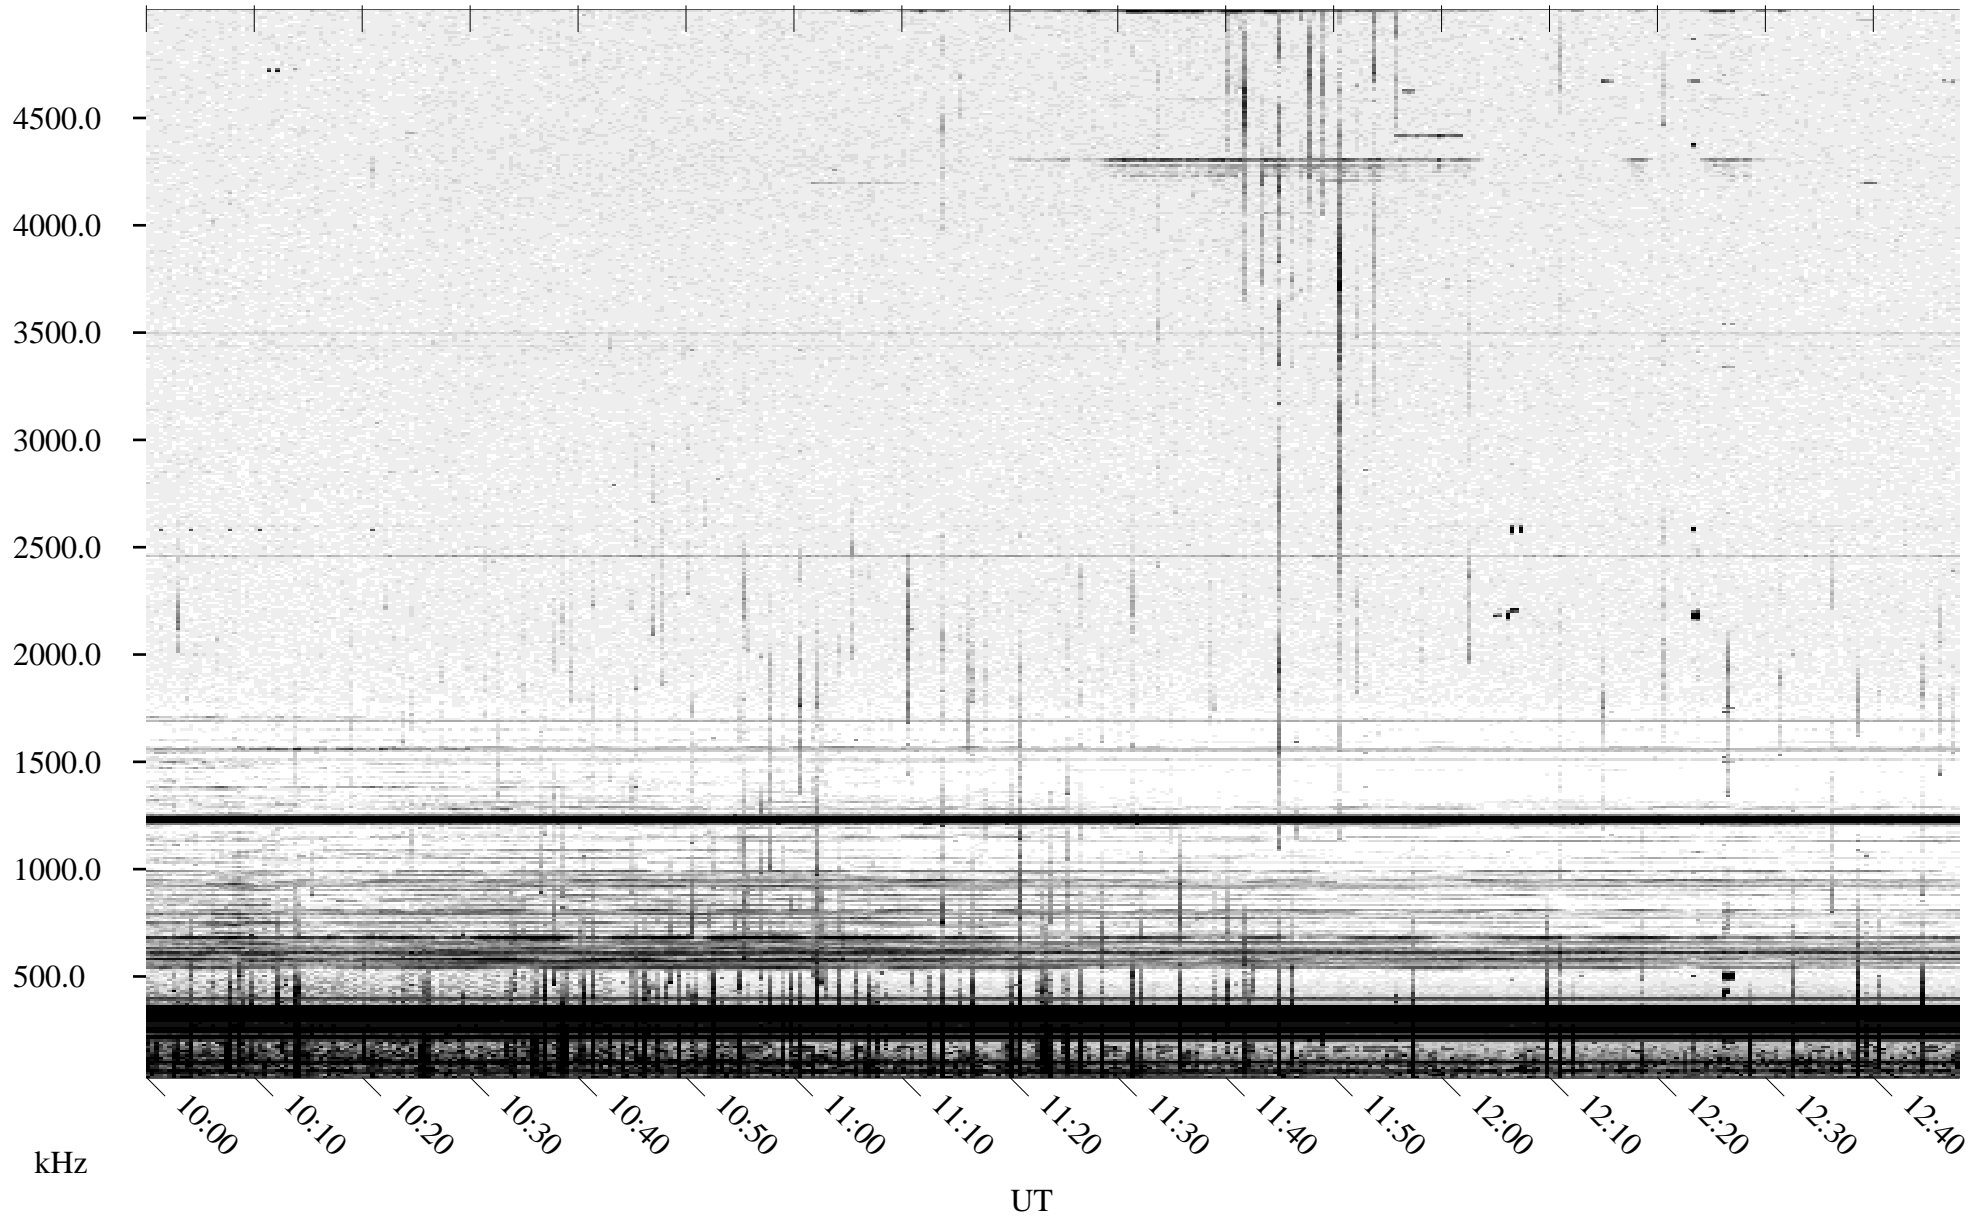

08/13/1995 Churchill, Manitoba

Linear Scale Black = 161 White = 15

ch95225l.r00m max_12

Page 1

08/13/1995 Churchill, Manitoba

Linear Scale Black = 161 White = 15

ch952251.r00m max_12

Page 2

08/14/1995 Churchill, Manitoba

Linear Scale Black = 161 White = 15

ch952251.r00m max_12

Page 3

08/14/1995 Churchill, Manitoba

Linear Scale Black = 161 White = 15

ch952251.r00m max_12

Page 4

08/14/1995 Churchill, Manitoba

Linear Scale Black = 161 White = 15

ch952251.r00m max_12

Page 5

08/14/1995 Churchill, Manitoba

Linear Scale Black = 161 White = 15

ch952251.r00m max_12

Page 6

08/14/1995 Churchill, Manitoba

Linear Scale Black = 161 White = 15

ch95225l.r00m max_12

Page 7

08/14/1995 Churchill, Manitoba

Linear Scale Black = 161 White = 15

ch952251.r00m max_12

Page 8