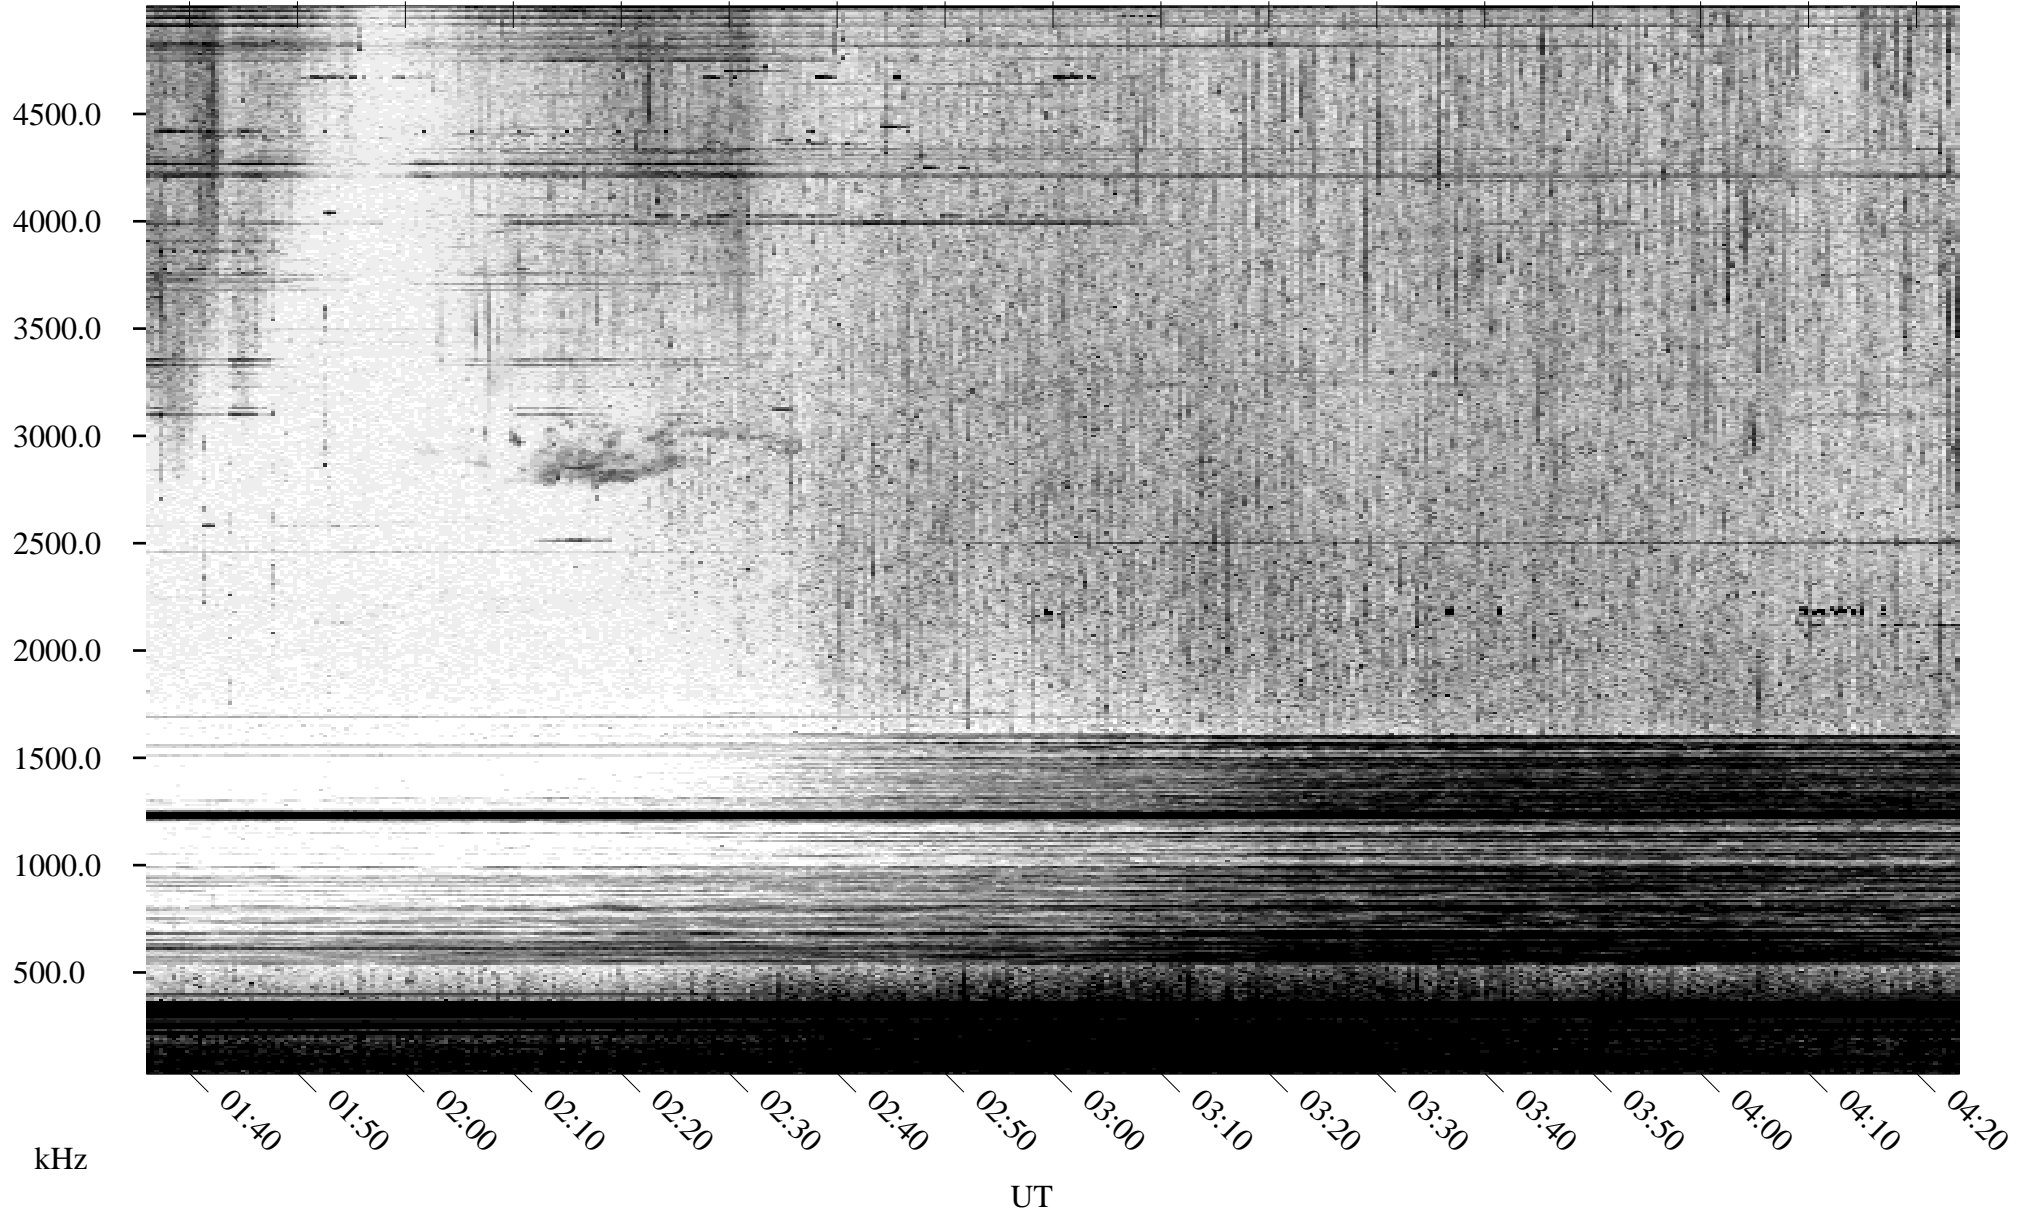

08/13/1995 Churchill, Manitoba

Linear Scale Black = 161 White = 15

ch95225l.r00m max_12

Page 1

08/13/1995 Churchill, Manitoba

Linear Scale Black = 161 White = 15

ch952251.r00m max_12

Page 2

08/14/1995 Churchill, Manitoba

Linear Scale Black = 161 White = 15

ch952251.r00m max_12

Page 3

08/14/1995 Churchill, Manitoba

Linear Scale Black = 161 White = 15

ch952251.r00m max_12

Page 4

08/14/1995 Churchill, Manitoba

Linear Scale Black = 161 White = 15

ch952251.r00m max_12

Page 5

08/14/1995 Churchill, Manitoba

Linear Scale Black = 161 White = 15

ch952251.r00m max_12

Page 6

08/14/1995 Churchill, Manitoba

Linear Scale Black = 161 White = 15

ch95225l.r00m max_12

Page 7

08/14/1995 Churchill, Manitoba

Linear Scale Black = 161 White = 15

ch952251.r00m max_12

Page 8