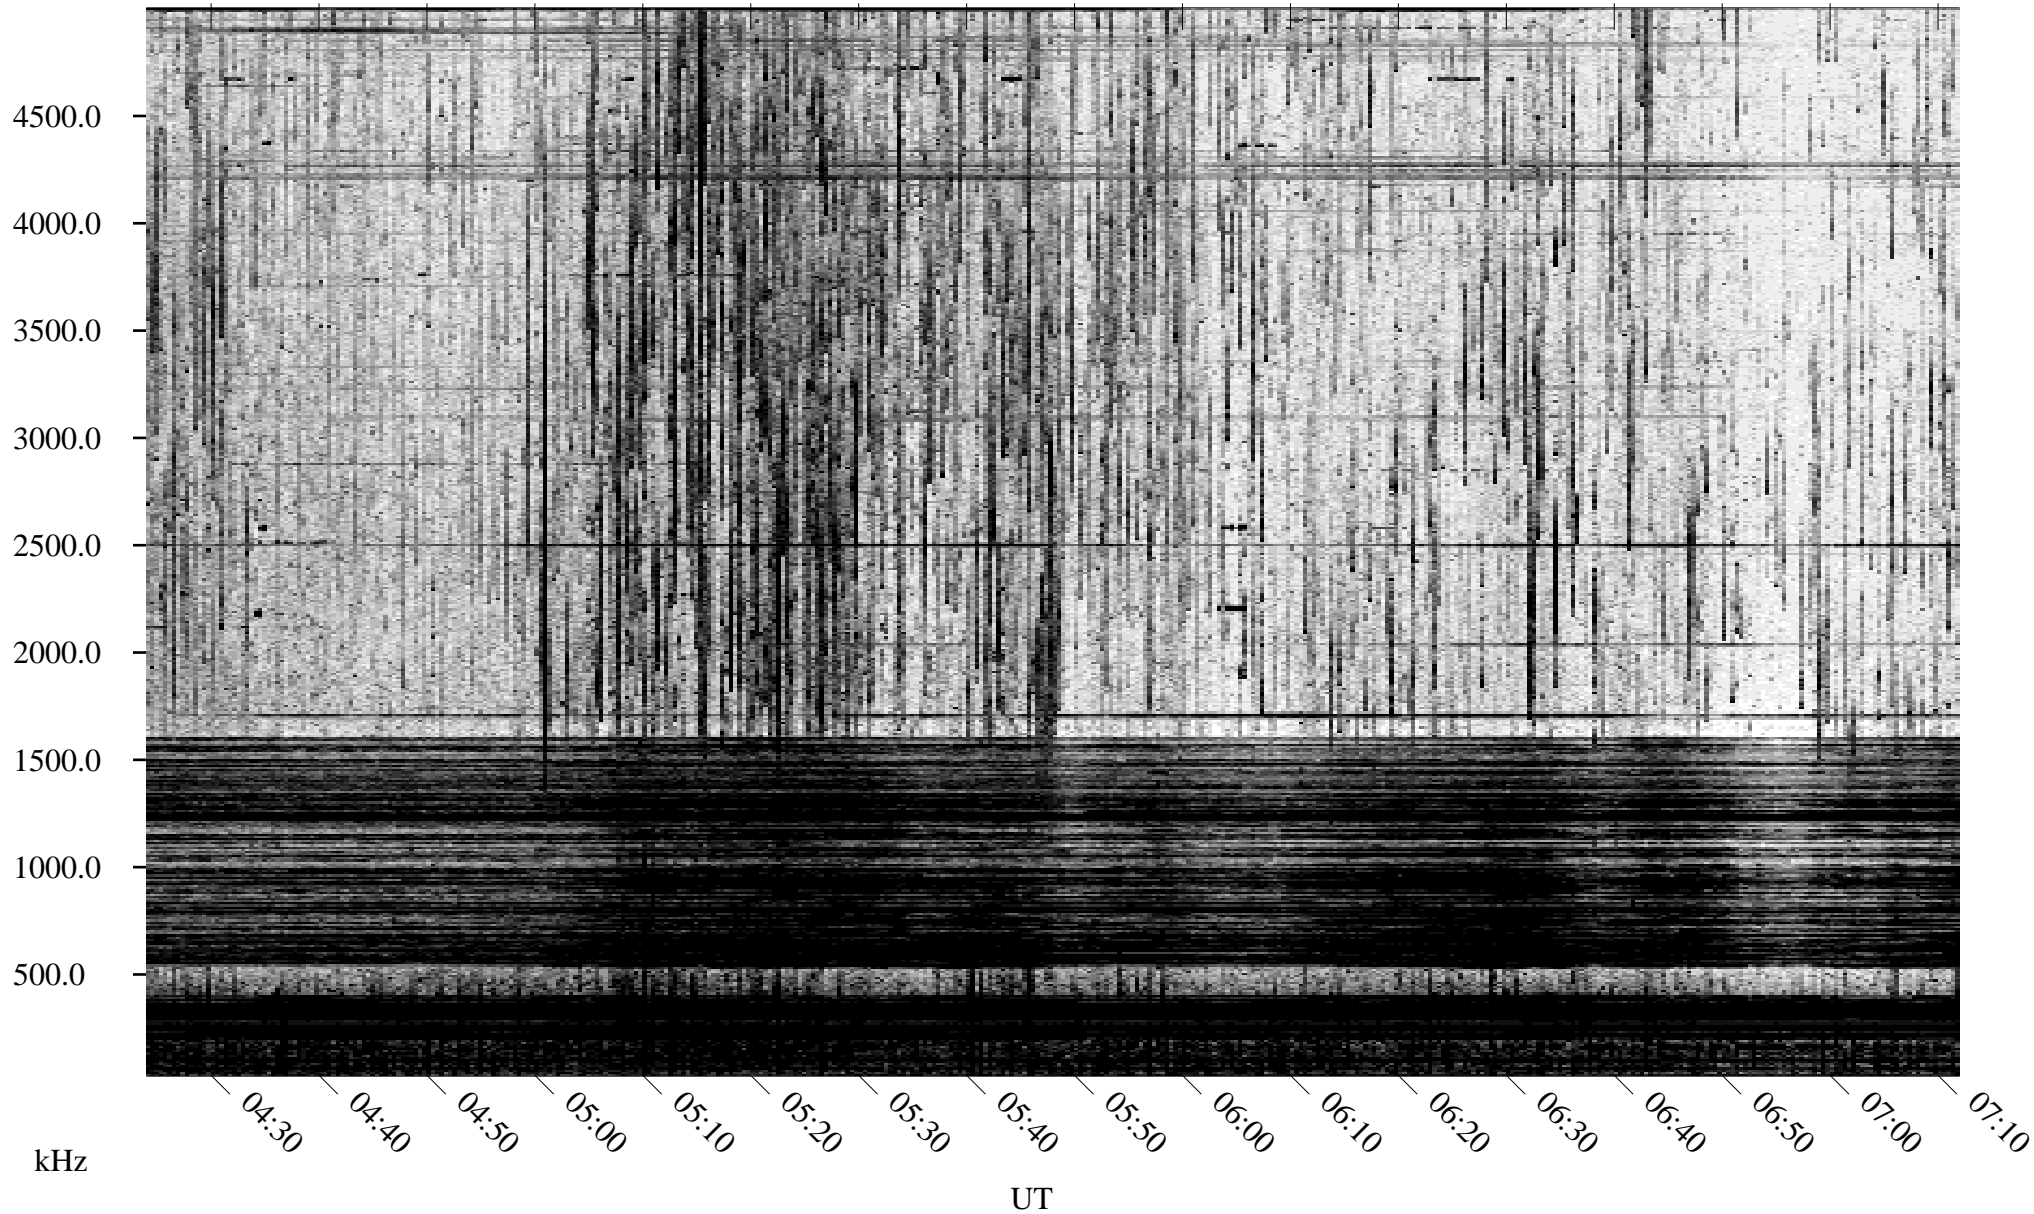

08/13/1995 Churchill, Manitoba

Linear Scale Black = 161 White = 15

ch95225l.r00m max_12

Page 1

08/13/1995 Churchill, Manitoba

Linear Scale Black = 161 White = 15

ch952251.r00m max_12

Page 2

08/14/1995 Churchill, Manitoba

Linear Scale Black = 161 White = 15

ch952251.r00m max_12

Page 3

08/14/1995 Churchill, Manitoba

Linear Scale Black = 161 White = 15

ch952251.r00m max_12

Page 4

08/14/1995 Churchill, Manitoba

Linear Scale Black = 161 White = 15

ch952251.r00m max_12

Page 5

08/14/1995 Churchill, Manitoba

Linear Scale Black = 161 White = 15

ch952251.r00m max_12

Page 6

08/14/1995 Churchill, Manitoba

Linear Scale Black = 161 White = 15

ch95225l.r00m max_12

Page 7

08/14/1995 Churchill, Manitoba

Linear Scale Black = 161 White = 15

ch952251.r00m max_12

Page 8