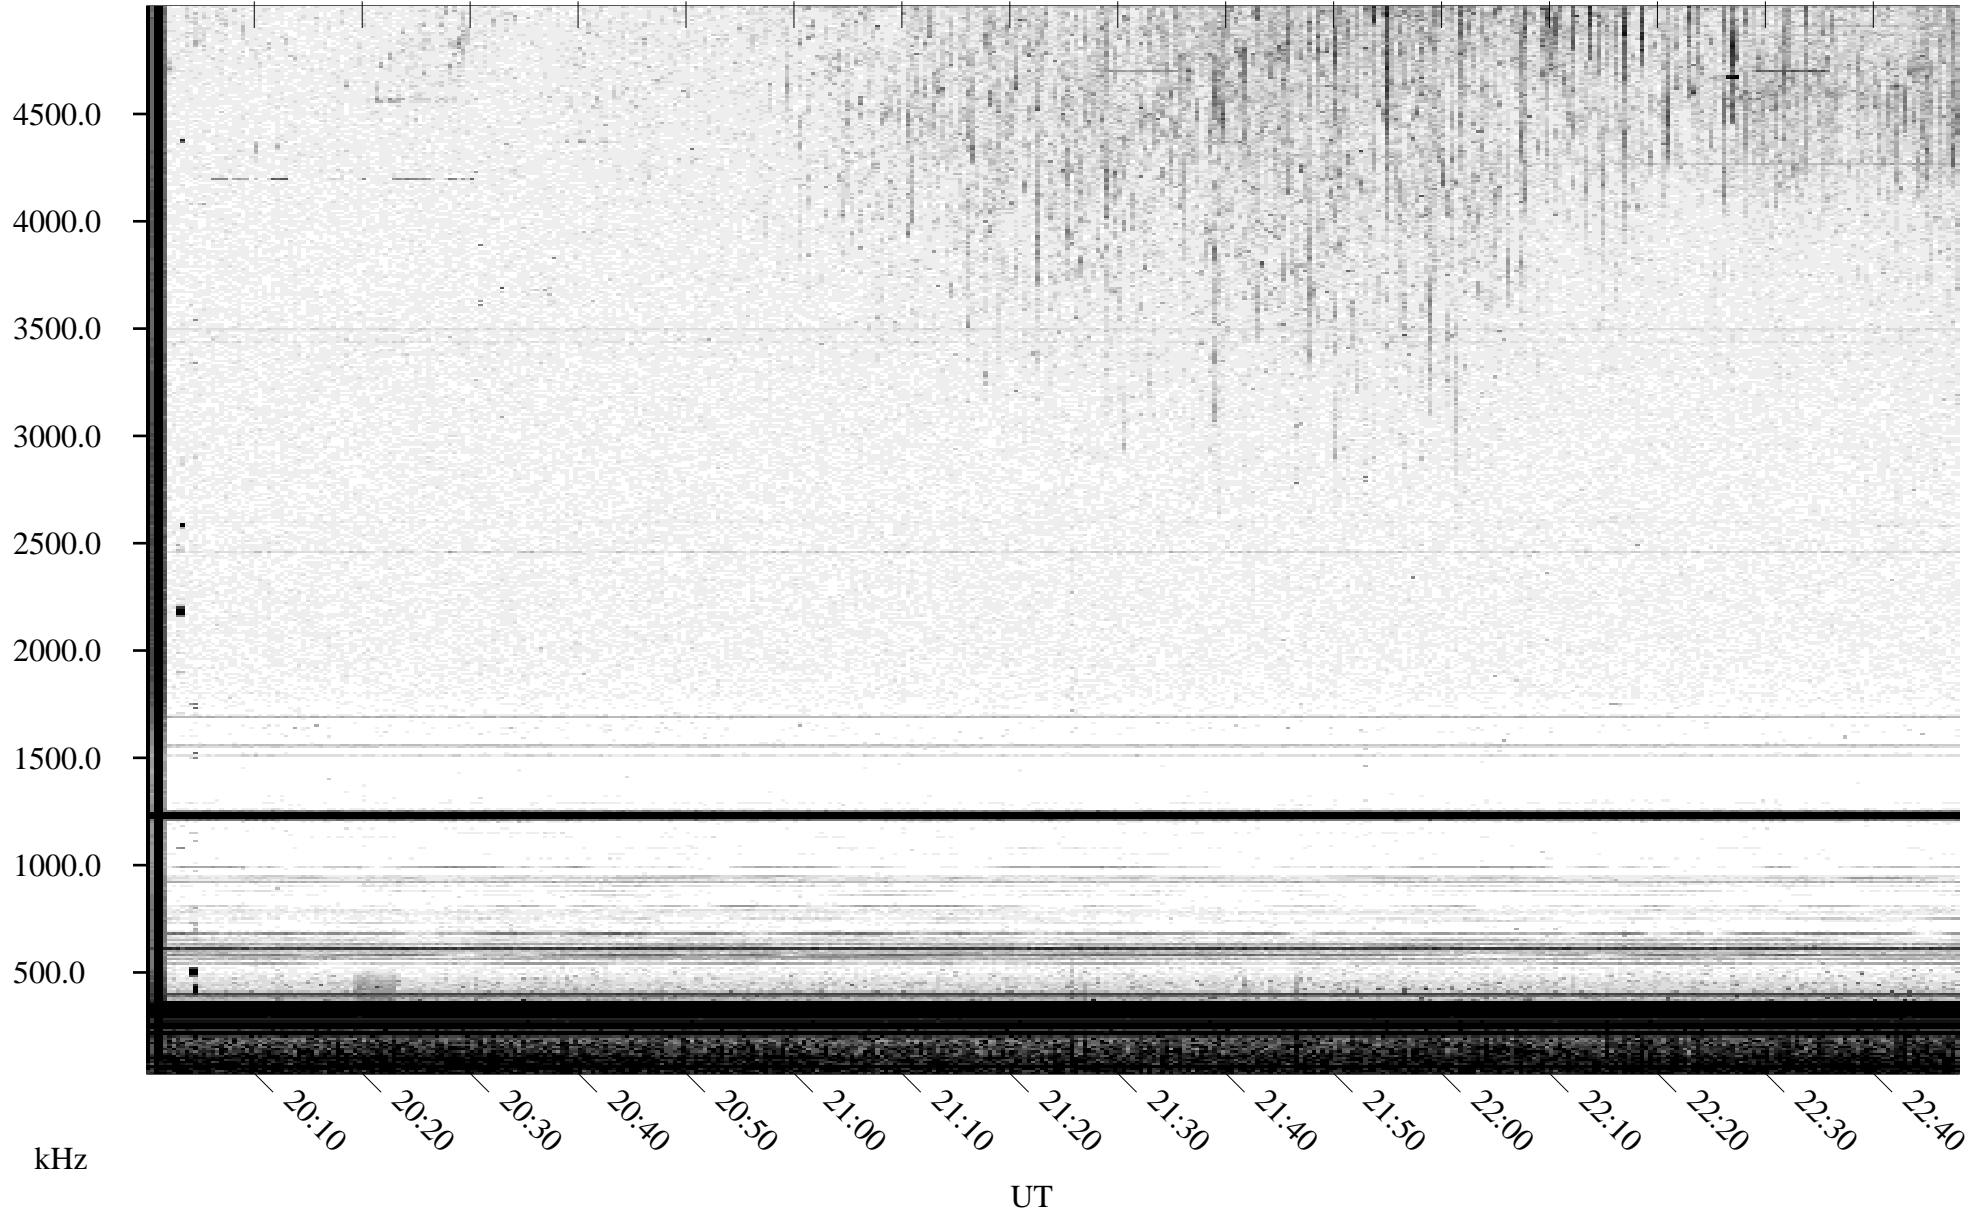

08/13/1995 Churchill, Manitoba

Linear Scale Black = 161 White = 15

ch95225l.r00m max_12

Page 1

08/13/1995 Churchill, Manitoba

Linear Scale Black = 161 White = 15

ch952251.r00m max_12

Page 2

08/14/1995 Churchill, Manitoba

Linear Scale Black = 161 White = 15

ch952251.r00m max_12

Page 3

08/14/1995 Churchill, Manitoba

Linear Scale Black = 161 White = 15

ch952251.r00m max_12

Page 4

08/14/1995 Churchill, Manitoba

Linear Scale Black = 161 White = 15

ch952251.r00m max_12

Page 5

08/14/1995 Churchill, Manitoba

Linear Scale Black = 161 White = 15

ch952251.r00m max_12

Page 6

08/14/1995 Churchill, Manitoba

Linear Scale Black = 161 White = 15

ch95225l.r00m max_12

Page 7

08/14/1995 Churchill, Manitoba

Linear Scale Black = 161 White = 15

ch952251.r00m max_12

Page 8