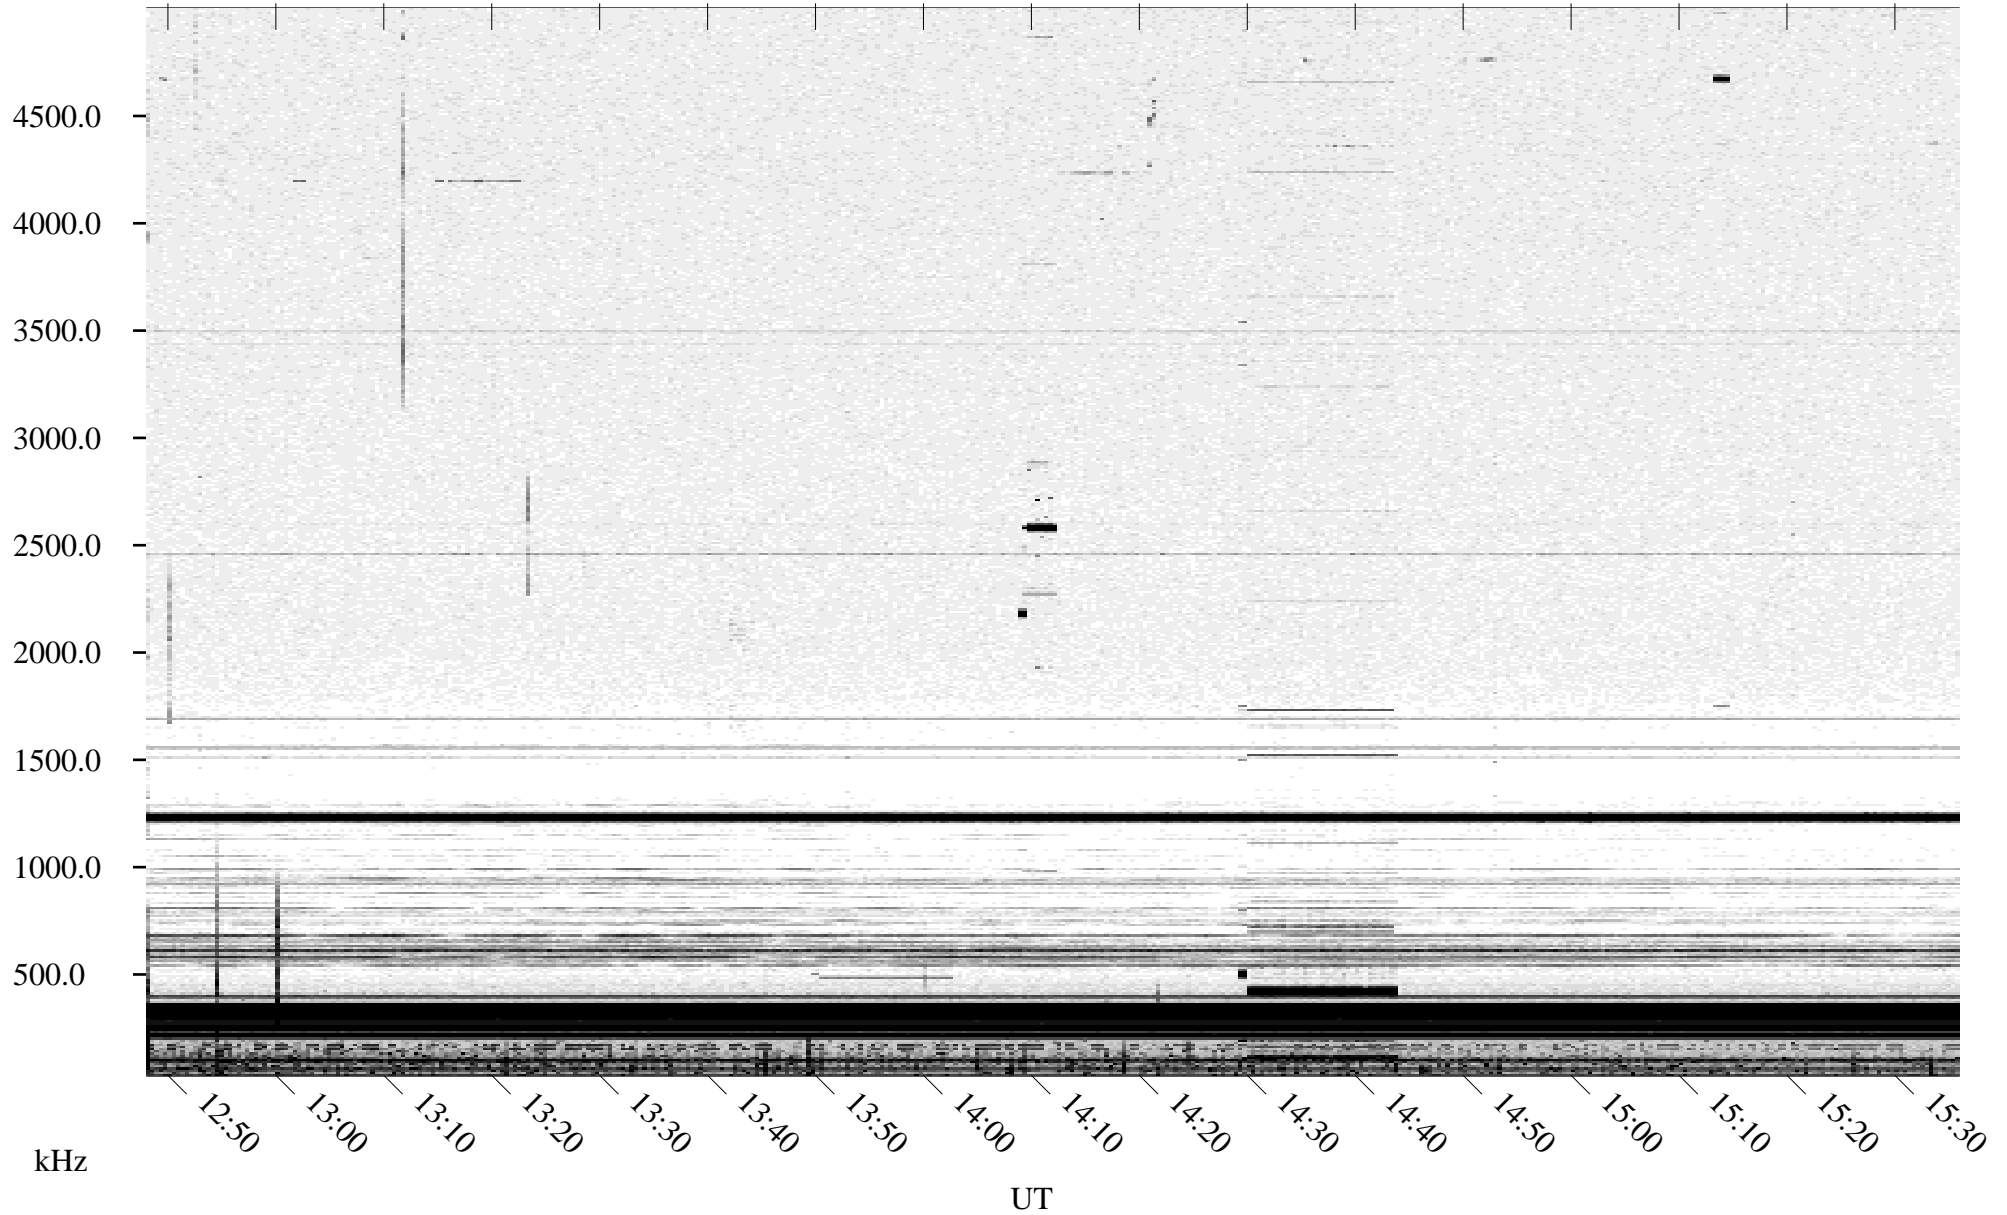

08/13/1995 Churchill, Manitoba

Linear Scale Black = 161 White = 15

ch95225l.r00m max_12

Page 1

08/13/1995 Churchill, Manitoba

Linear Scale Black = 161 White = 15

ch952251.r00m max_12

Page 2

08/14/1995 Churchill, Manitoba

Linear Scale Black = 161 White = 15

ch952251.r00m max_12

Page 3

08/14/1995 Churchill, Manitoba

Linear Scale Black = 161 White = 15

ch952251.r00m max_12

Page 4

08/14/1995 Churchill, Manitoba

Linear Scale Black = 161 White = 15

ch952251.r00m max_12

Page 5

08/14/1995 Churchill, Manitoba

Linear Scale Black = 161 White = 15

ch952251.r00m max_12

Page 6

08/14/1995 Churchill, Manitoba

Linear Scale Black = 161 White = 15

ch95225l.r00m max_12

Page 7

08/14/1995 Churchill, Manitoba

Linear Scale Black = 161 White = 15

ch952251.r00m max_12

Page 8