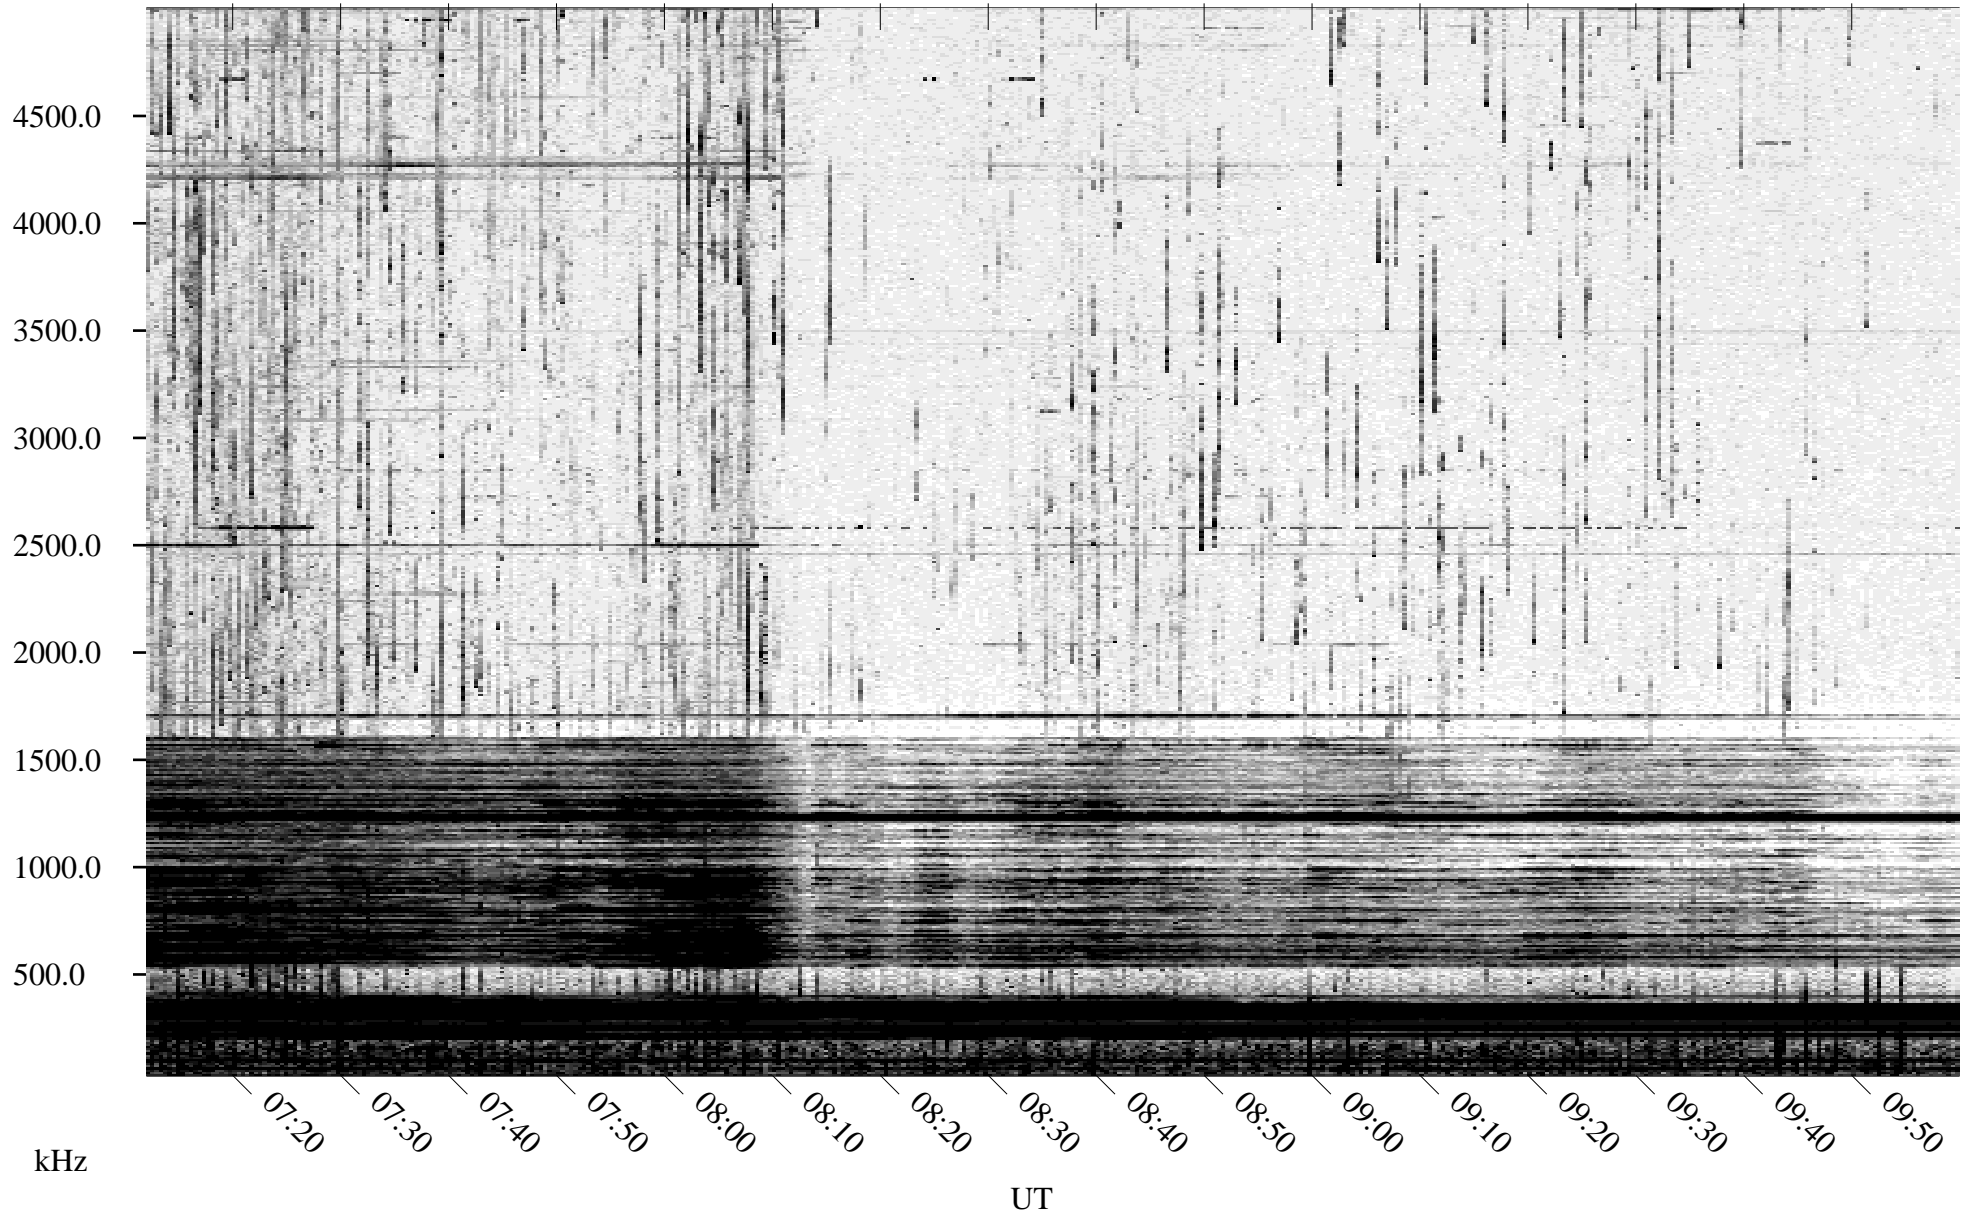

08/13/1995 Churchill, Manitoba

Linear Scale Black = 161 White = 15

ch95225l.r00m max_12

Page 1

08/13/1995 Churchill, Manitoba

Linear Scale Black = 161 White = 15

ch952251.r00m max_12

Page 2

08/14/1995 Churchill, Manitoba

Linear Scale Black = 161 White = 15

ch952251.r00m max_12

Page 3

08/14/1995 Churchill, Manitoba

Linear Scale Black = 161 White = 15

ch952251.r00m max_12

Page 4

08/14/1995 Churchill, Manitoba

Linear Scale Black = 161 White = 15

ch952251.r00m max_12

Page 5

08/14/1995 Churchill, Manitoba

Linear Scale Black = 161 White = 15

ch952251.r00m max_12

Page 6

08/14/1995 Churchill, Manitoba

Linear Scale Black = 161 White = 15

ch95225l.r00m max_12

Page 7

08/14/1995 Churchill, Manitoba

Linear Scale Black = 161 White = 15

ch952251.r00m max_12

Page 8