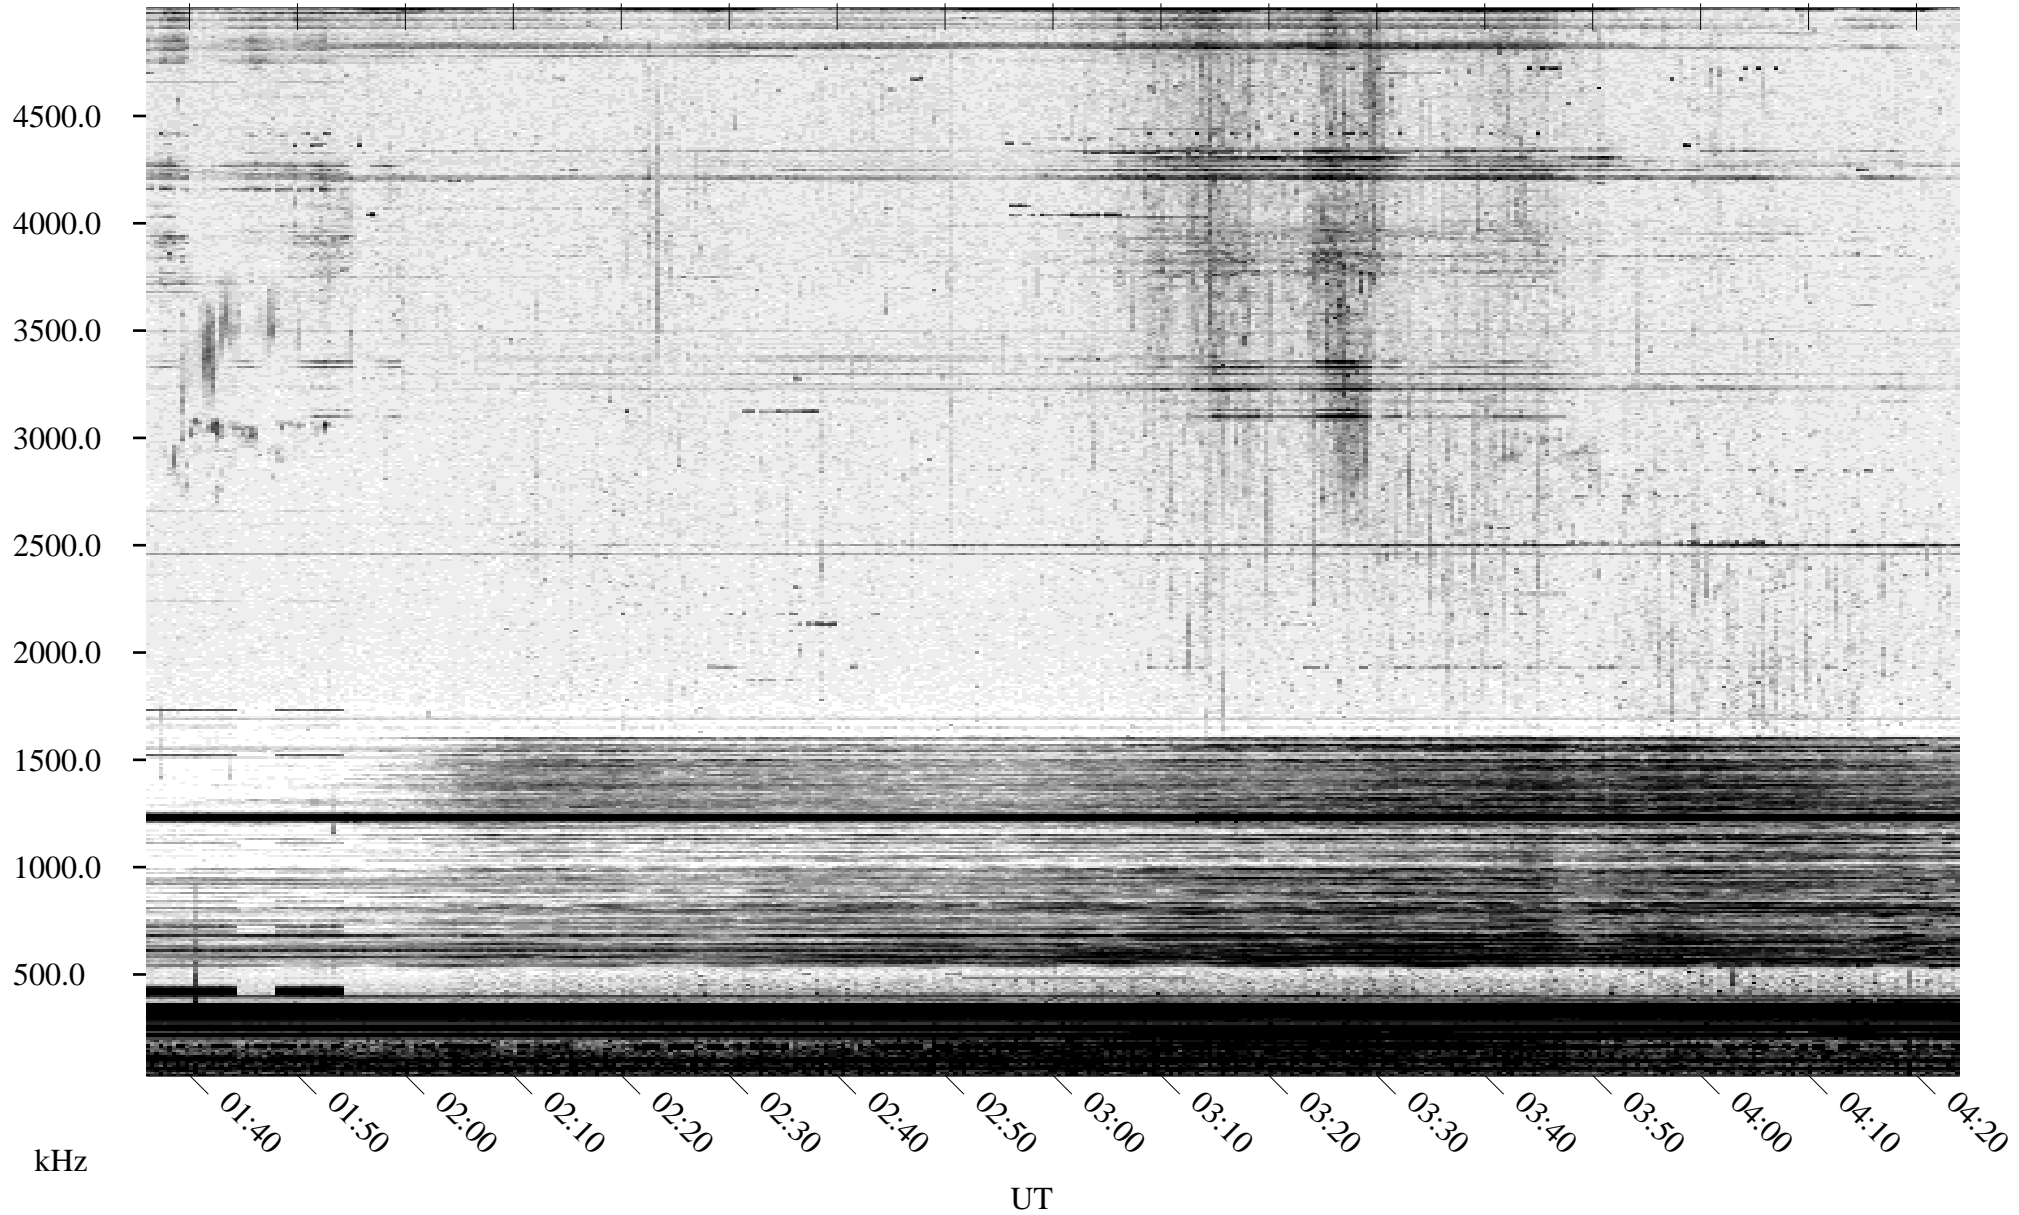

08/14/1995 Churchill, Manitoba

Linear Scale Black = 161 White = 15

ch95226l.r00m max_12

Page 1

08/14/1995 Churchill, Manitoba

Linear Scale Black = 161 White = 15

ch95226l.r00m max_12

Page 2

08/15/1995 Churchill, Manitoba

Linear Scale Black = 161 White = 15

ch95226l.r00m max_12

Page 3

08/15/1995 Churchill, Manitoba

Linear Scale Black = 161 White = 15

ch95226l.r00m max_12

Page 4

08/15/1995 Churchill, Manitoba

Linear Scale Black = 161 White = 15

ch95226l.r00m max_12

Page 5

08/15/1995 Churchill, Manitoba

Linear Scale Black = 161 White = 15

ch95226l.r00m max_12

Page 6

08/15/1995 Churchill, Manitoba

Linear Scale Black = 161 White = 15

ch95226l.r00m max_12

Page 7

08/15/1995 Churchill, Manitoba

Linear Scale Black = 161 White = 15

ch95226l.r00m max_12