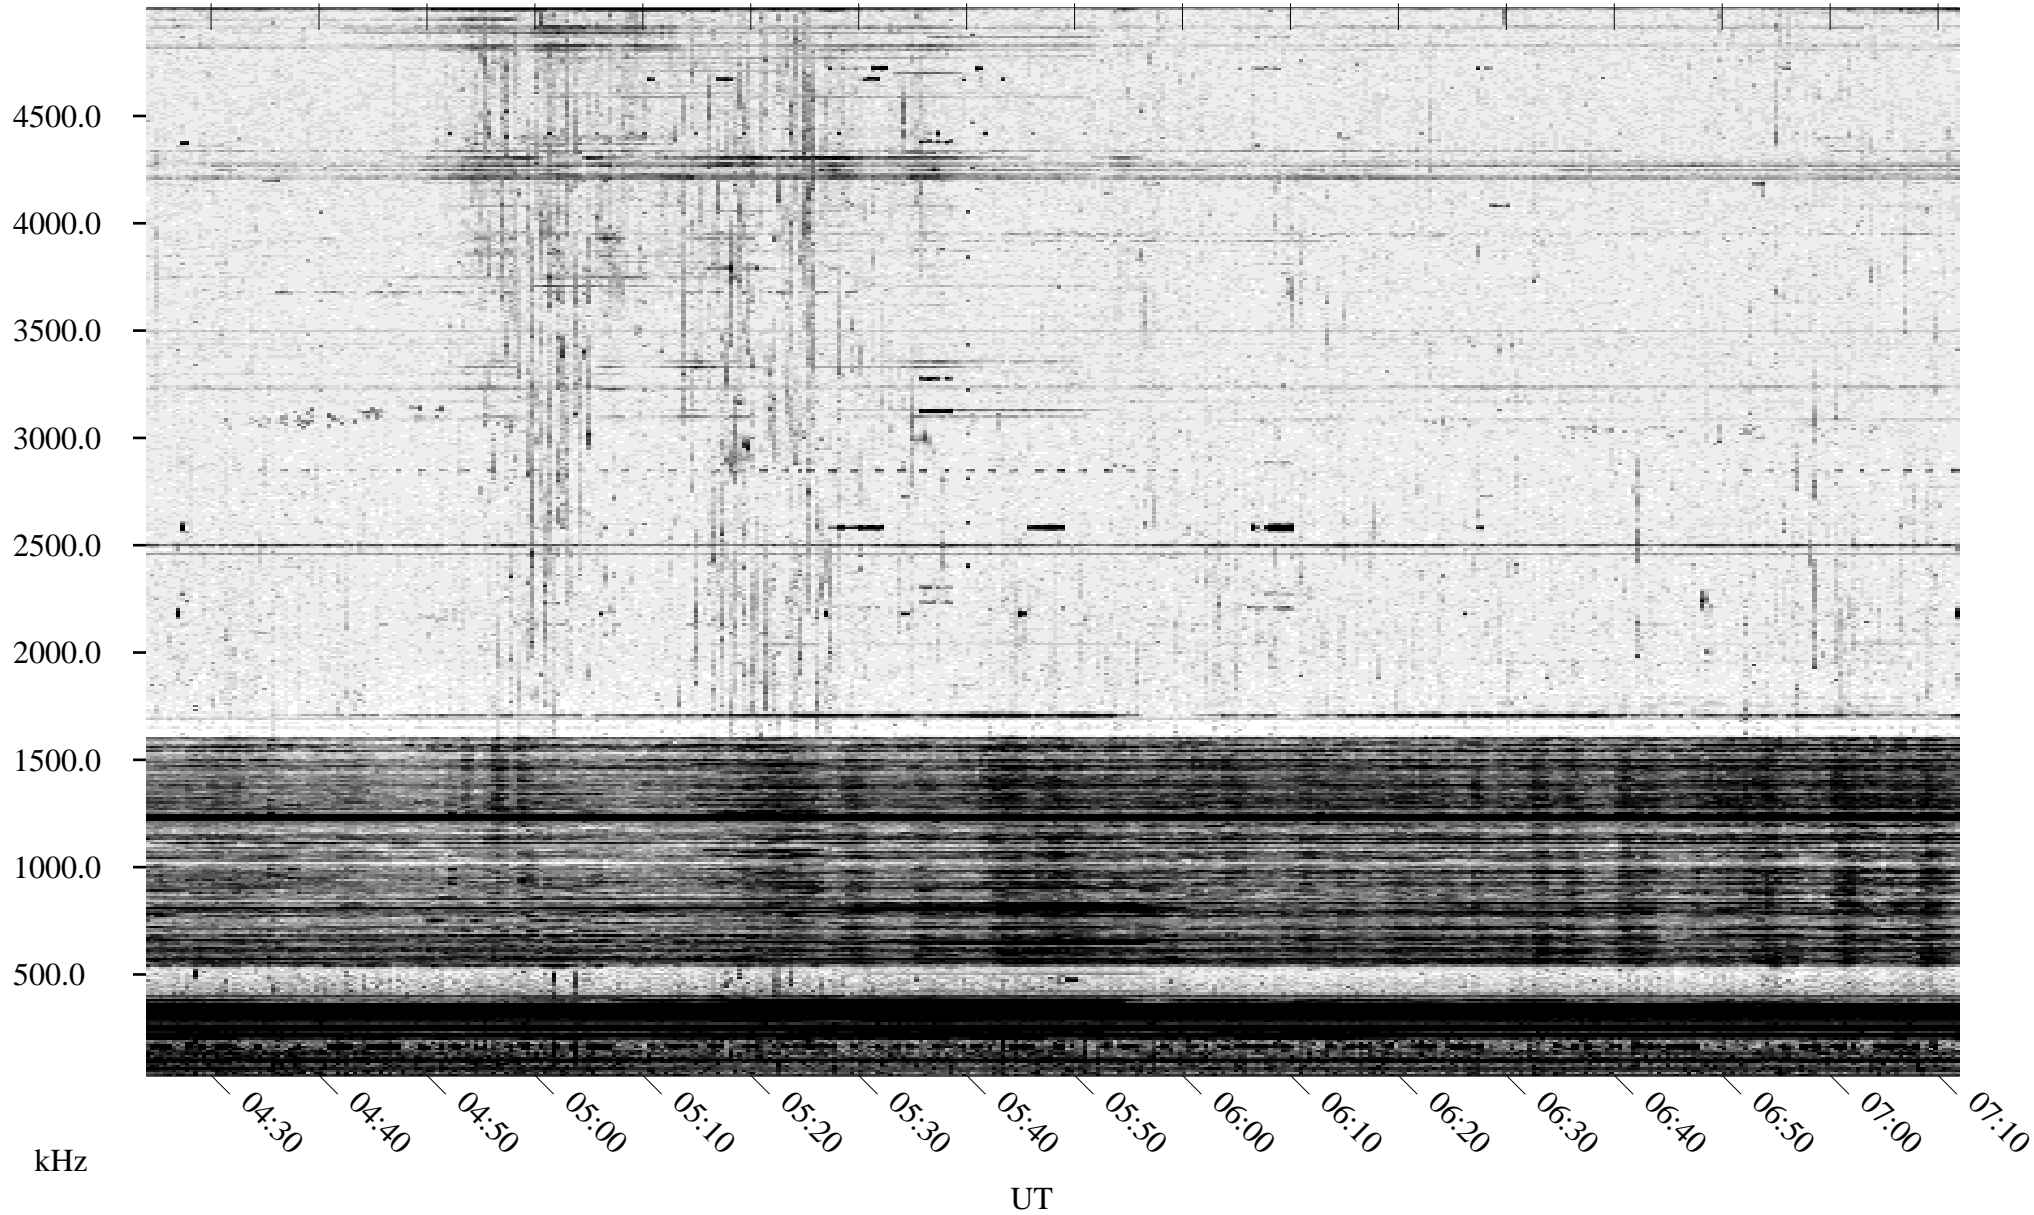

08/14/1995 Churchill, Manitoba

Linear Scale Black = 161 White = 15

ch95226l.r00m max_12

Page 1

08/14/1995 Churchill, Manitoba

Linear Scale Black = 161 White = 15

ch95226l.r00m max_12

Page 2

08/15/1995 Churchill, Manitoba

Linear Scale Black = 161 White = 15

ch95226l.r00m max_12

Page 3

08/15/1995 Churchill, Manitoba

Linear Scale Black = 161 White = 15

ch95226l.r00m max_12

Page 4

08/15/1995 Churchill, Manitoba

Linear Scale Black = 161 White = 15

ch95226l.r00m max_12

Page 5

08/15/1995 Churchill, Manitoba

Linear Scale Black = 161 White = 15

ch95226l.r00m max_12

Page 6

08/15/1995 Churchill, Manitoba

Linear Scale Black = 161 White = 15

ch95226l.r00m max_12

Page 7

08/15/1995 Churchill, Manitoba

Linear Scale Black = 161 White = 15

ch95226l.r00m max_12