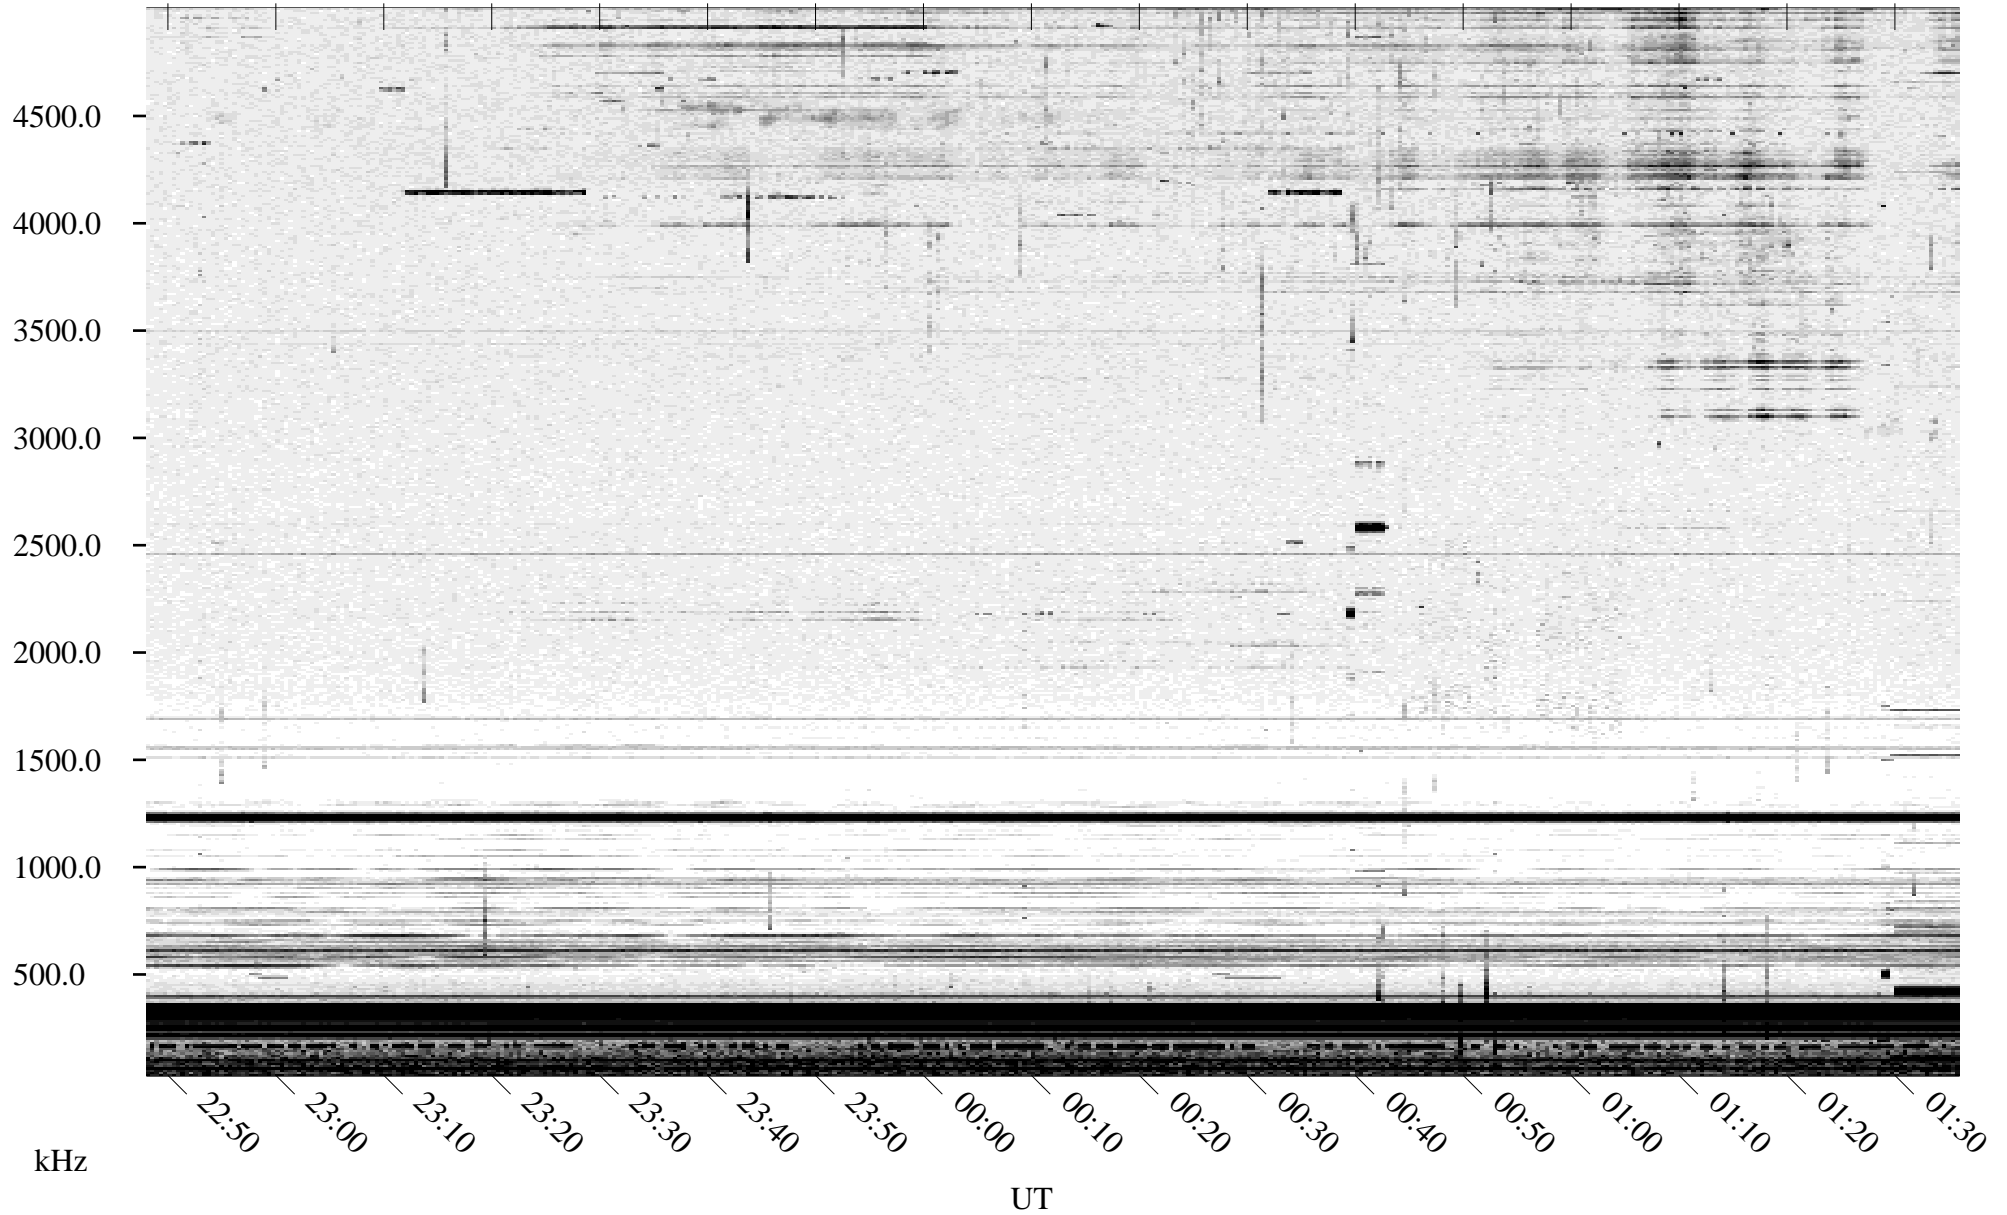

08/14/1995 Churchill, Manitoba

Linear Scale Black = 161 White = 15

ch95226l.r00m max_12

Page 1

08/14/1995 Churchill, Manitoba

Linear Scale Black = 161 White = 15

ch95226l.r00m max_12

Page 2

08/15/1995 Churchill, Manitoba

Linear Scale Black = 161 White = 15

ch95226l.r00m max_12

Page 3

08/15/1995 Churchill, Manitoba

Linear Scale Black = 161 White = 15

ch95226l.r00m max_12

Page 4

08/15/1995 Churchill, Manitoba

Linear Scale Black = 161 White = 15

ch95226l.r00m max_12

Page 5

08/15/1995 Churchill, Manitoba

Linear Scale Black = 161 White = 15

ch95226l.r00m max_12

Page 6

08/15/1995 Churchill, Manitoba

Linear Scale Black = 161 White = 15

ch95226l.r00m max_12

Page 7

08/15/1995 Churchill, Manitoba

Linear Scale Black = 161 White = 15

ch95226l.r00m max_12