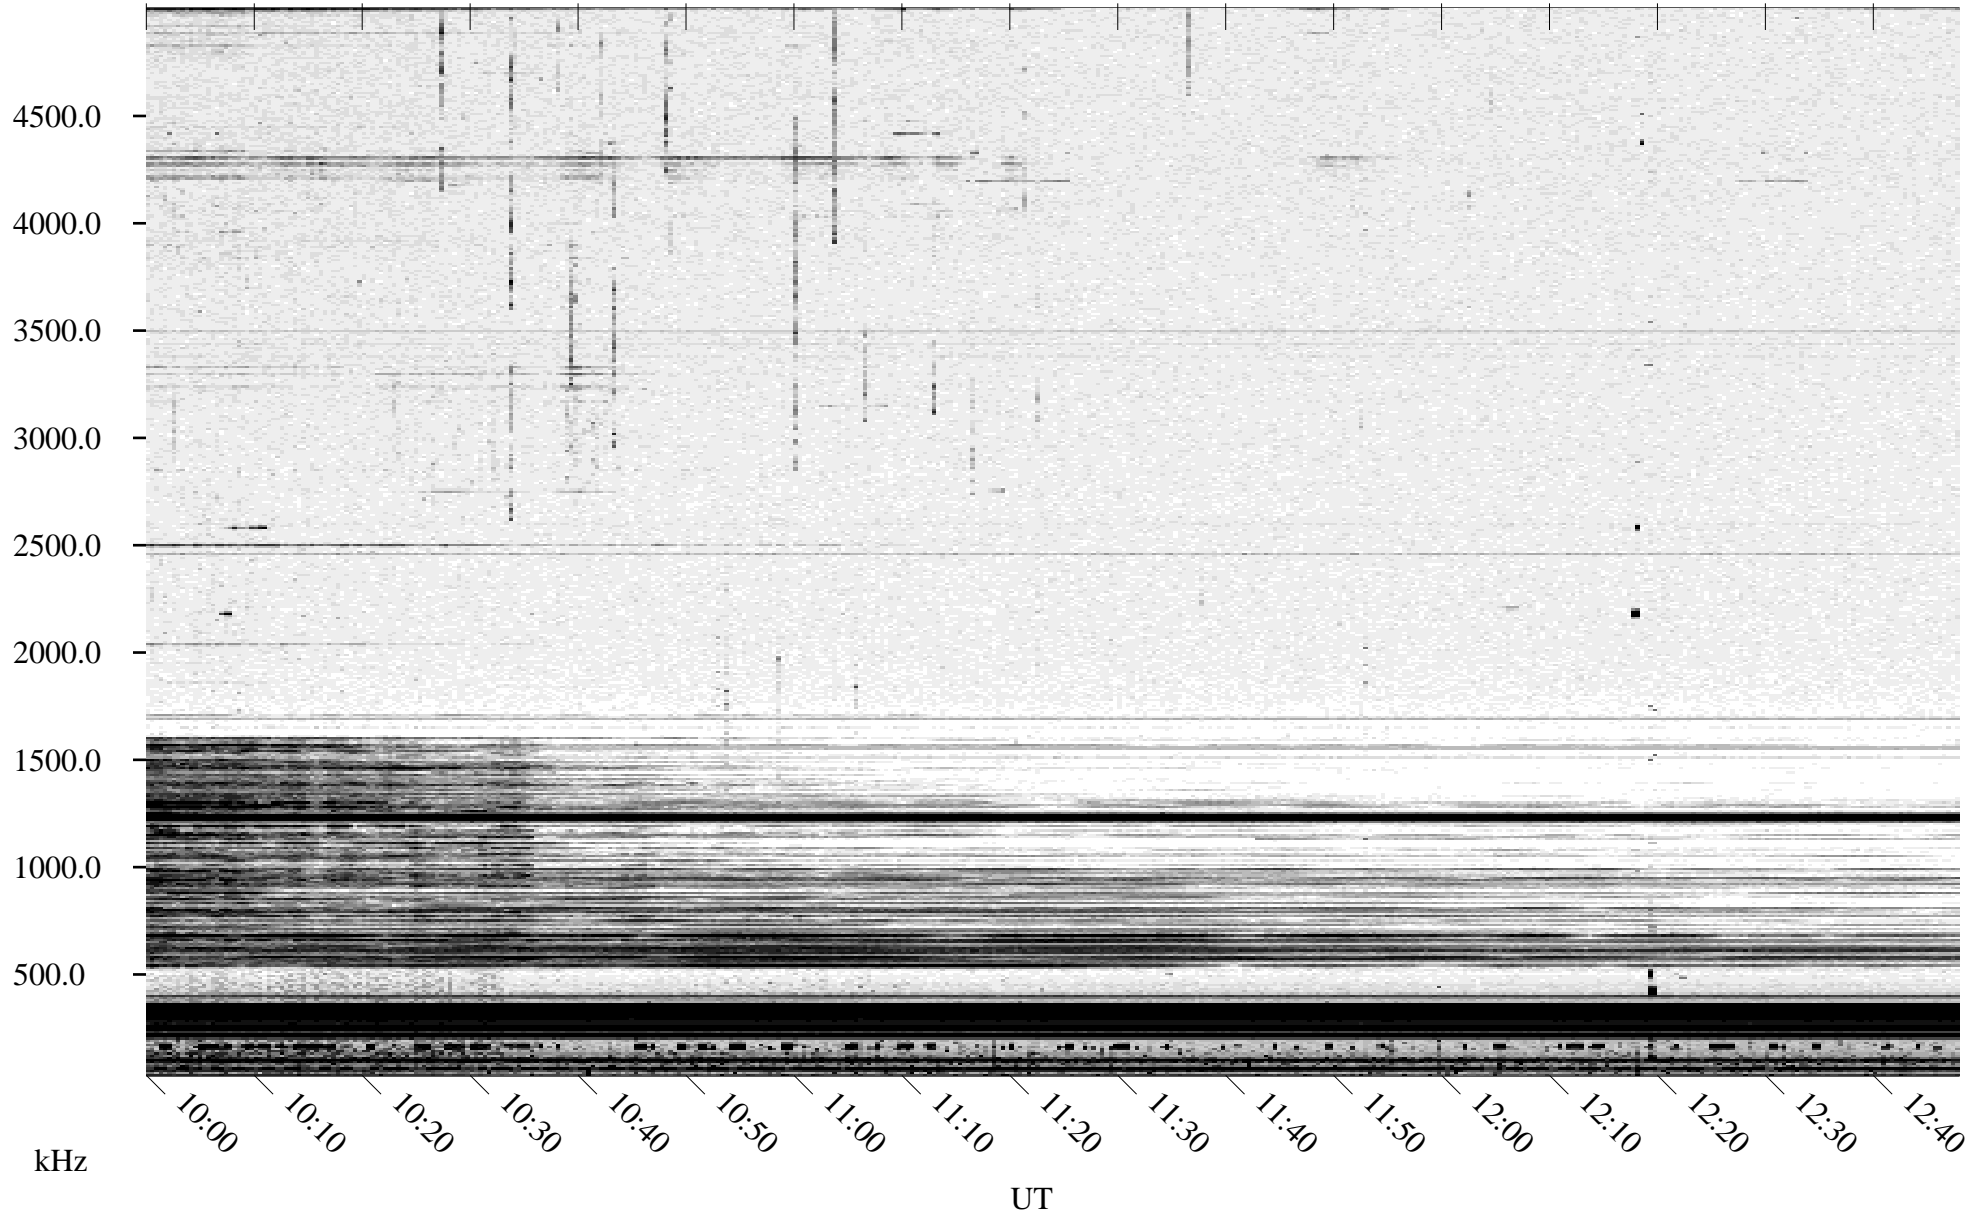

08/14/1995 Churchill, Manitoba

Linear Scale Black = 161 White = 15

ch95226l.r00m max_12

Page 1

08/14/1995 Churchill, Manitoba

Linear Scale Black = 161 White = 15

ch95226l.r00m max_12

Page 2

08/15/1995 Churchill, Manitoba

Linear Scale Black = 161 White = 15

ch95226l.r00m max_12

Page 3

08/15/1995 Churchill, Manitoba

Linear Scale Black = 161 White = 15

ch95226l.r00m max_12

Page 4

08/15/1995 Churchill, Manitoba

Linear Scale Black = 161 White = 15

ch95226l.r00m max_12

Page 5

08/15/1995 Churchill, Manitoba

Linear Scale Black = 161 White = 15

ch95226l.r00m max_12

Page 6

08/15/1995 Churchill, Manitoba

Linear Scale Black = 161 White = 15

ch95226l.r00m max_12

Page 7

08/15/1995 Churchill, Manitoba

Linear Scale Black = 161 White = 15

ch95226l.r00m max_12