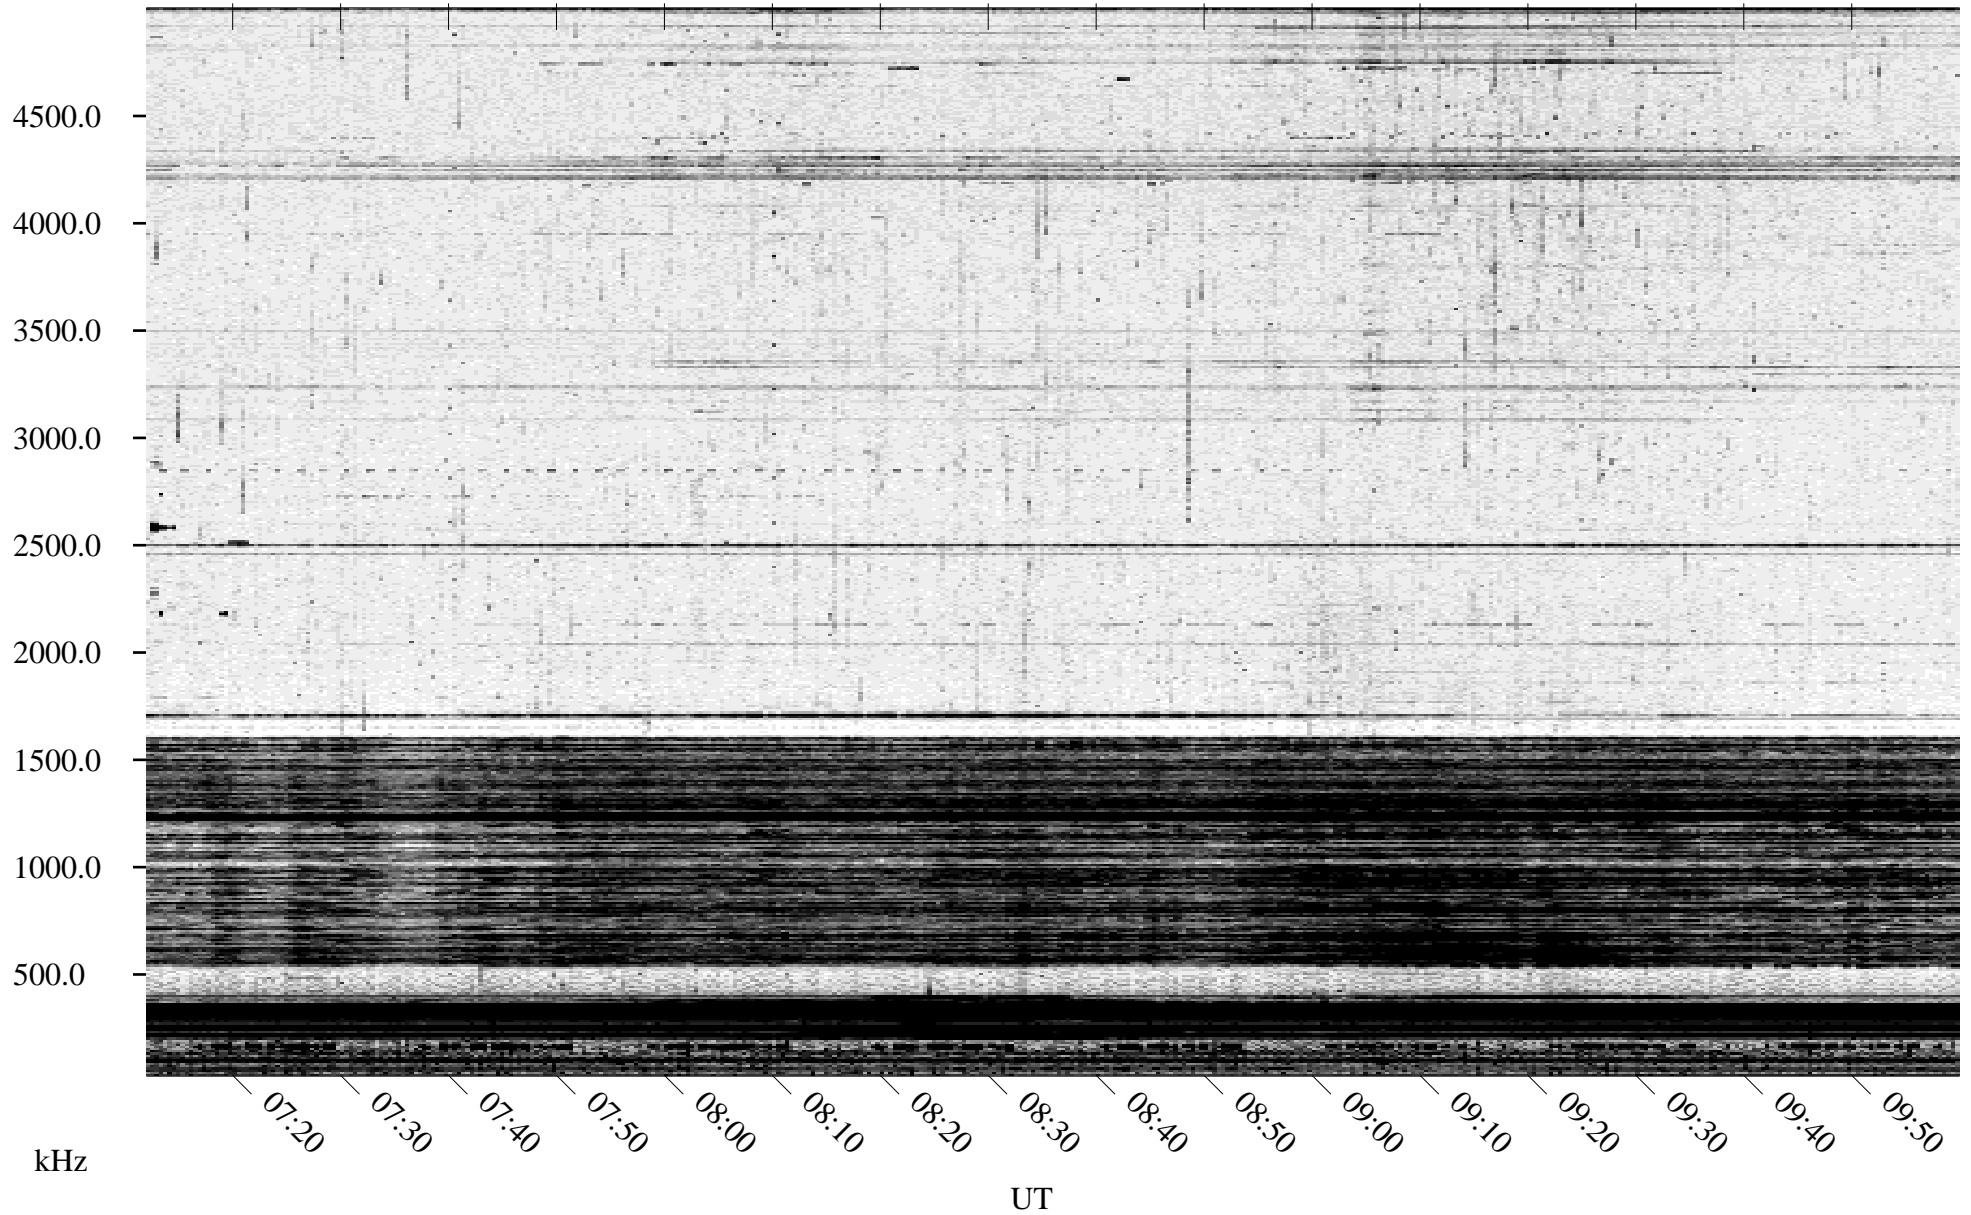

08/14/1995 Churchill, Manitoba

Linear Scale Black = 161 White = 15

ch95226l.r00m max_12

Page 1

08/14/1995 Churchill, Manitoba

Linear Scale Black = 161 White = 15

ch95226l.r00m max_12

Page 2

08/15/1995 Churchill, Manitoba

Linear Scale Black = 161 White = 15

ch95226l.r00m max_12

Page 3

08/15/1995 Churchill, Manitoba

Linear Scale Black = 161 White = 15

ch95226l.r00m max_12

Page 4

08/15/1995 Churchill, Manitoba

Linear Scale Black = 161 White = 15

ch95226l.r00m max_12

Page 5

08/15/1995 Churchill, Manitoba

Linear Scale Black = 161 White = 15

ch95226l.r00m max_12

Page 6

08/15/1995 Churchill, Manitoba

Linear Scale Black = 161 White = 15

ch95226l.r00m max_12

Page 7

08/15/1995 Churchill, Manitoba

Linear Scale Black = 161 White = 15

ch95226l.r00m max_12