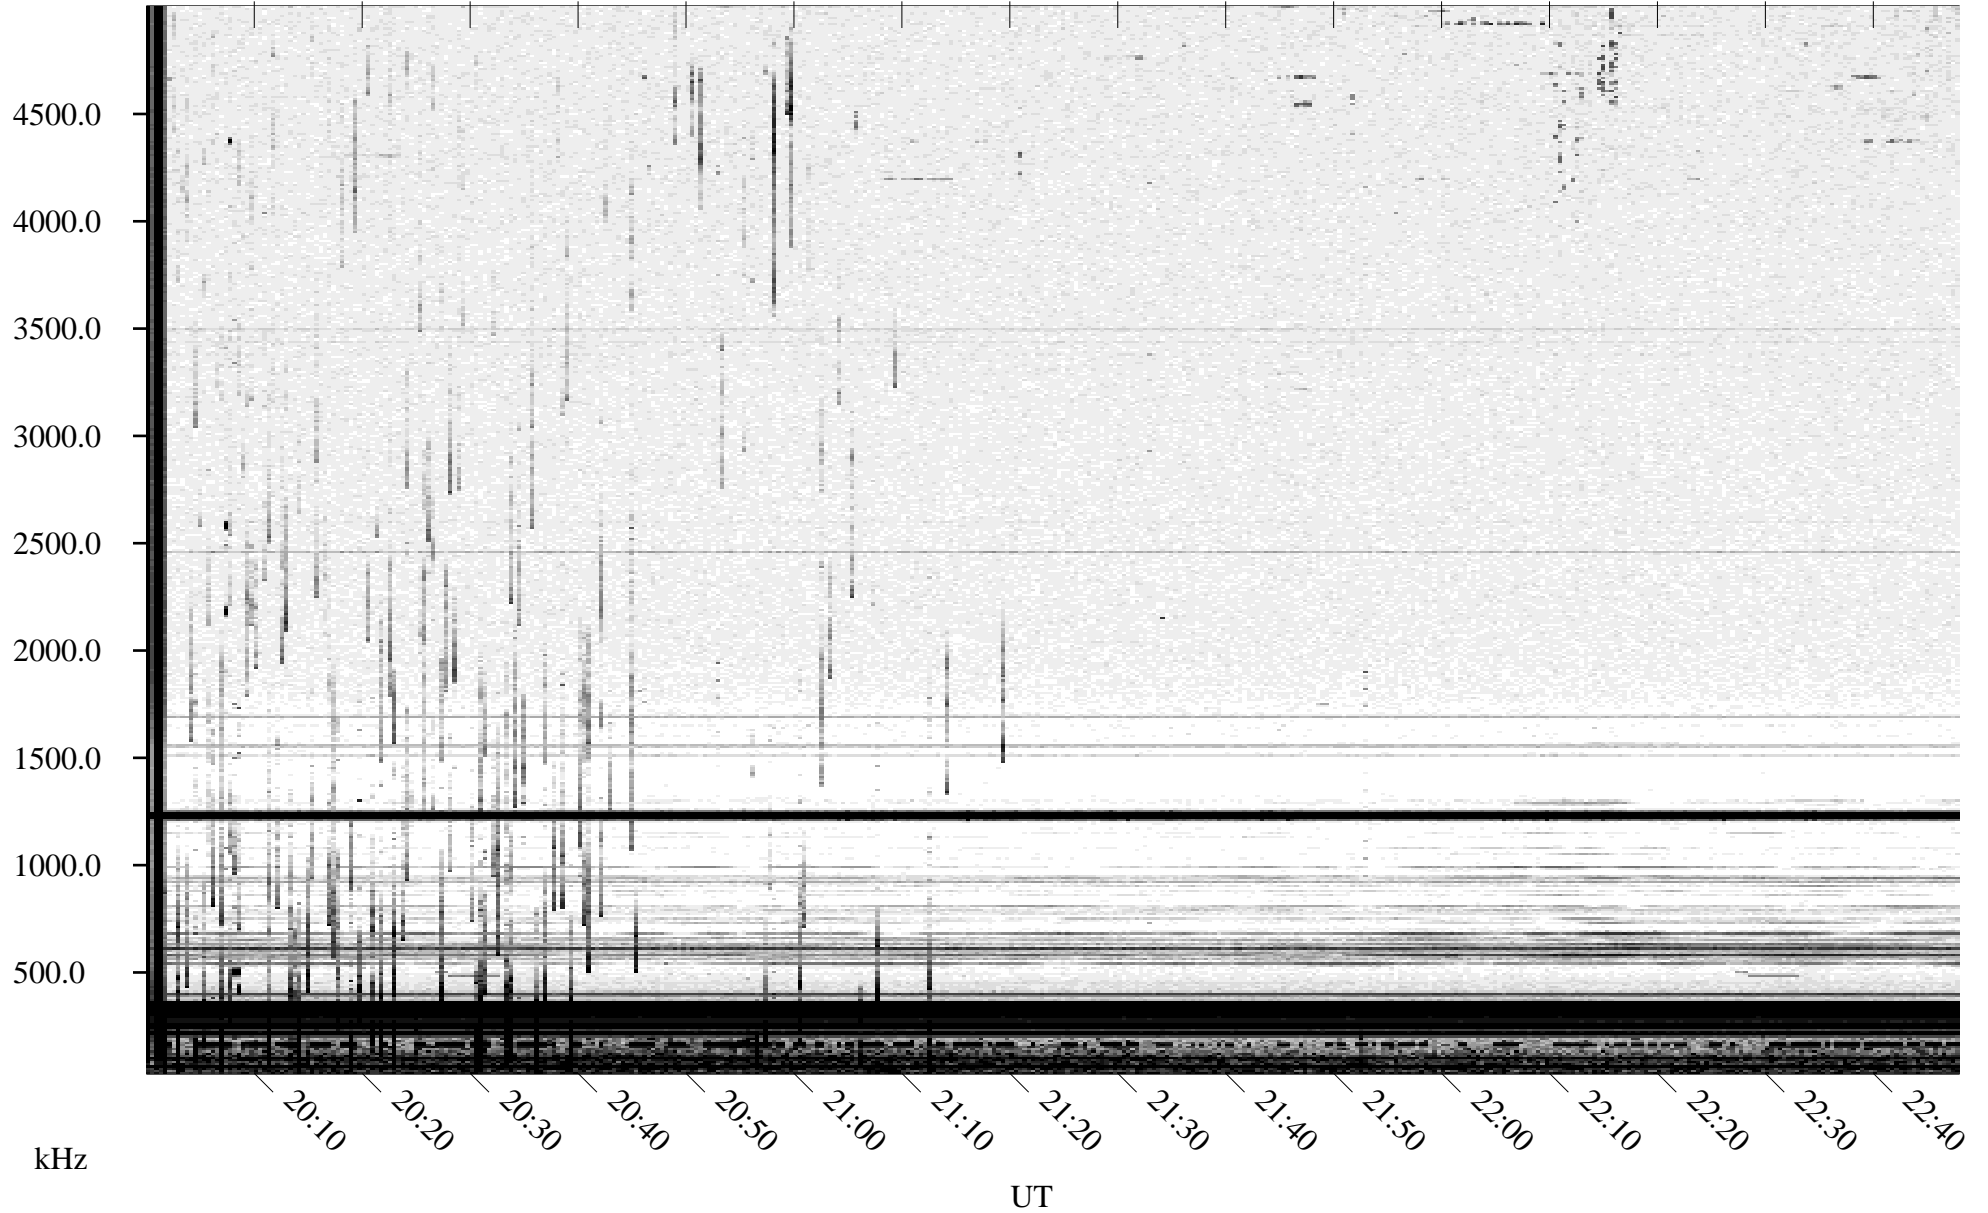

08/14/1995 Churchill, Manitoba

Linear Scale Black = 161 White = 15

ch95226l.r00m max_12

Page 1

08/14/1995 Churchill, Manitoba

Linear Scale Black = 161 White = 15

ch95226l.r00m max_12

Page 2

08/15/1995 Churchill, Manitoba

Linear Scale Black = 161 White = 15

ch95226l.r00m max_12

Page 3

08/15/1995 Churchill, Manitoba

Linear Scale Black = 161 White = 15

ch95226l.r00m max_12

Page 4

08/15/1995 Churchill, Manitoba

Linear Scale Black = 161 White = 15

ch95226l.r00m max_12

Page 5

08/15/1995 Churchill, Manitoba

Linear Scale Black = 161 White = 15

ch95226l.r00m max_12

Page 6

08/15/1995 Churchill, Manitoba

Linear Scale Black = 161 White = 15

ch95226l.r00m max_12

Page 7

08/15/1995 Churchill, Manitoba

Linear Scale Black = 161 White = 15

ch95226l.r00m max_12