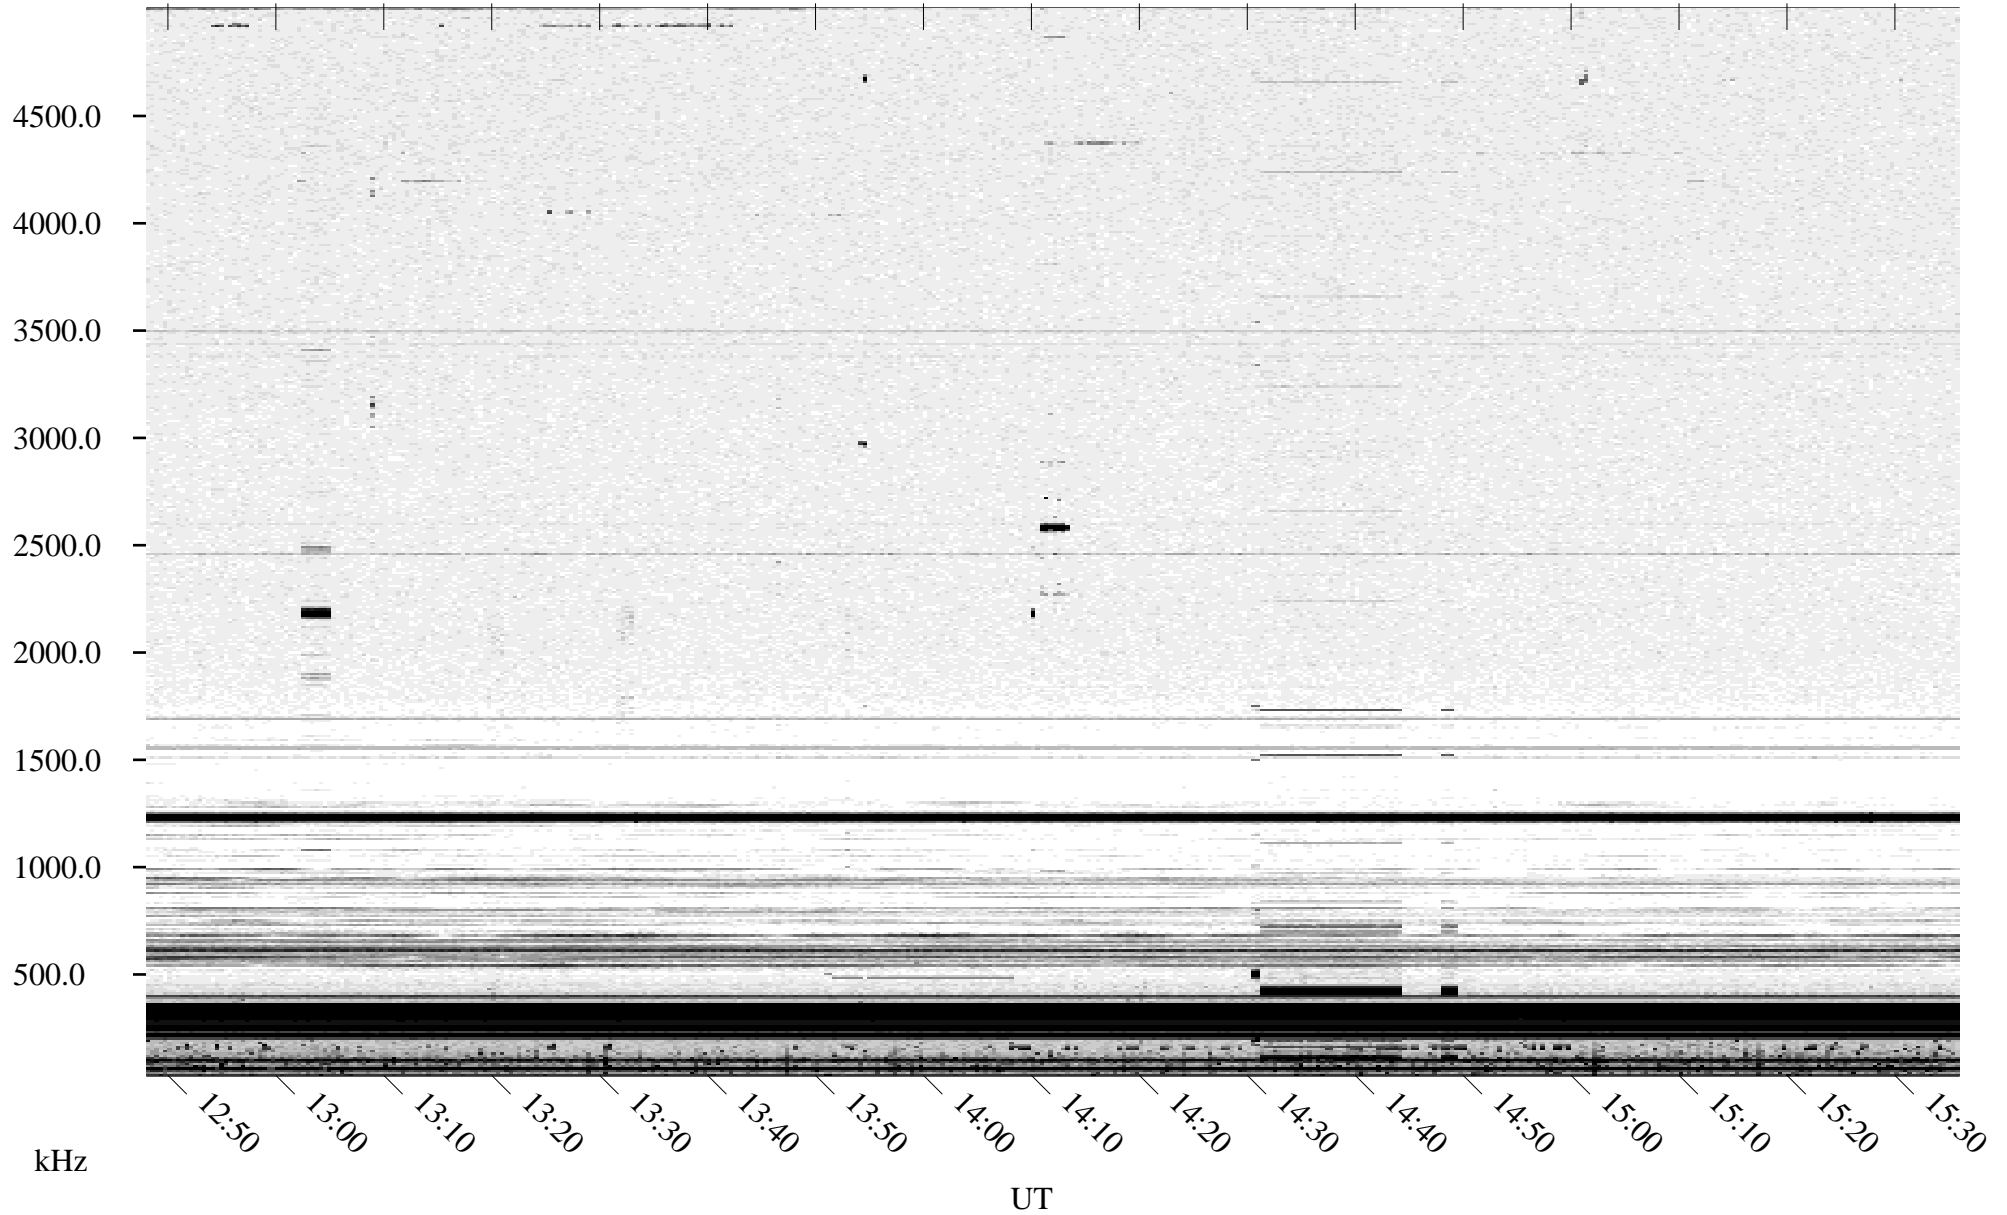

08/14/1995 Churchill, Manitoba

Linear Scale Black = 161 White = 15

ch95226l.r00m max_12

Page 1

08/14/1995 Churchill, Manitoba

Linear Scale Black = 161 White = 15

ch95226l.r00m max_12

Page 2

08/15/1995 Churchill, Manitoba

Linear Scale Black = 161 White = 15

ch95226l.r00m max_12

Page 3

08/15/1995 Churchill, Manitoba

Linear Scale Black = 161 White = 15

ch95226l.r00m max_12

Page 4

08/15/1995 Churchill, Manitoba

Linear Scale Black = 161 White = 15

ch95226l.r00m max_12

Page 5

08/15/1995 Churchill, Manitoba

Linear Scale Black = 161 White = 15

ch95226l.r00m max_12

Page 6

08/15/1995 Churchill, Manitoba

Linear Scale Black = 161 White = 15

ch95226l.r00m max_12

Page 7

08/15/1995 Churchill, Manitoba

Linear Scale Black = 161 White = 15

ch95226l.r00m max_12