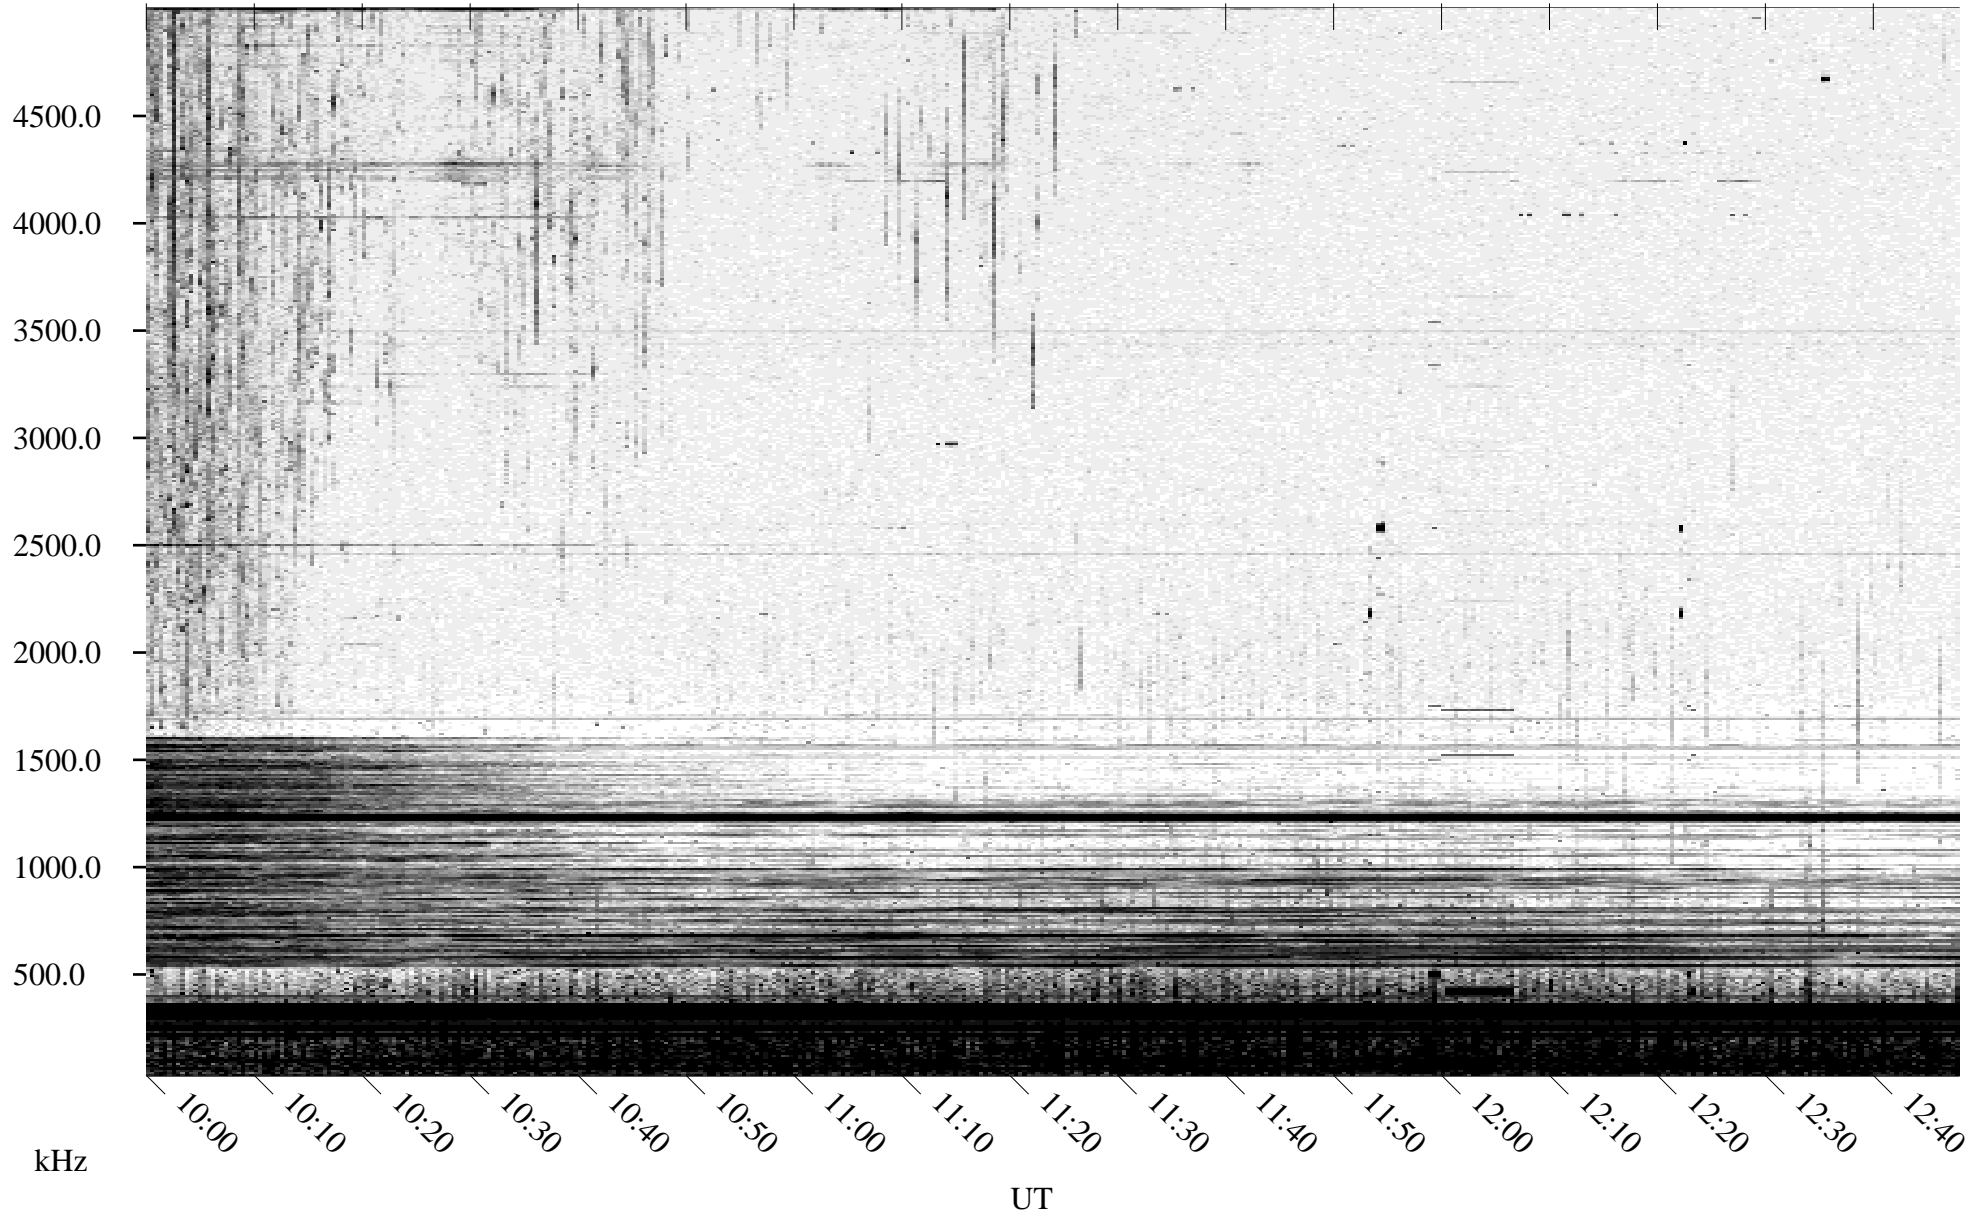

08/16/1995 Churchill, Manitoba

Linear Scale Black = 161 White = 15

ch95228l.r00m max_12

Page 1

08/16/1995 Churchill, Manitoba

Linear Scale Black = 161 White = 15

ch95228l.r00m max_12

Page 2

08/17/1995 Churchill, Manitoba

Linear Scale Black = 161 White = 15

ch95228l.r00m max_12

Page 3

08/17/1995 Churchill, Manitoba

Linear Scale Black = 161 White = 15

ch95228l.r00m max_12

Page 4

08/17/1995 Churchill, Manitoba

Linear Scale Black = 161 White = 15

ch95228l.r00m max_12

08/17/1995 Churchill, Manitoba

Linear Scale Black = 161 White = 15

ch95228l.r00m max_12

Page 6

08/17/1995 Churchill, Manitoba

Linear Scale Black = 161 White = 15

ch95228l.r00m max_12

Page 7

08/17/1995 Churchill, Manitoba

Linear Scale Black = 161 White = 15

ch95228l.r00m max_12

Page 8