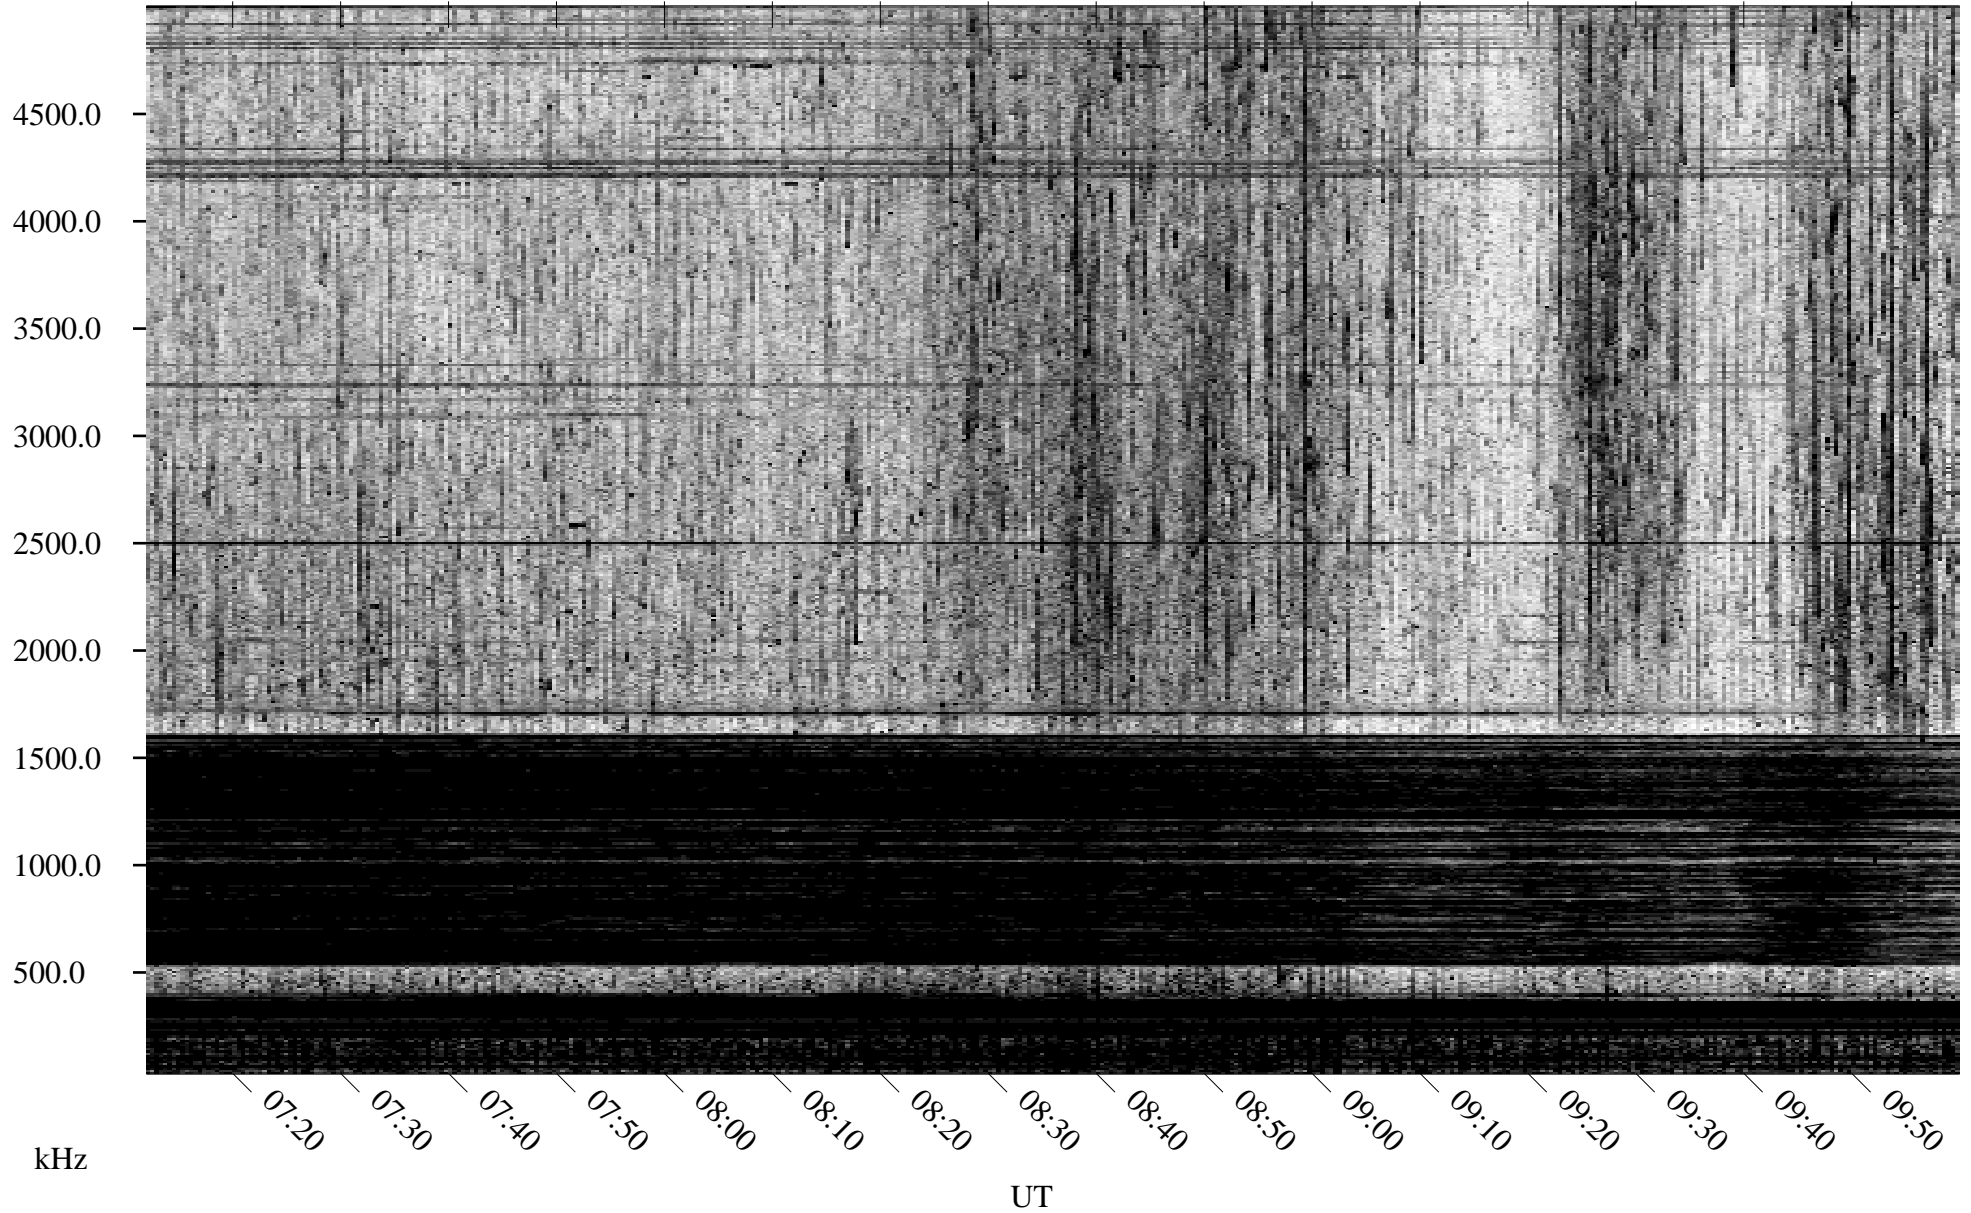

08/16/1995 Churchill, Manitoba

Linear Scale Black = 161 White = 15

ch95228l.r00m max_12

Page 1

08/16/1995 Churchill, Manitoba

Linear Scale Black = 161 White = 15

ch95228l.r00m max_12

Page 2

08/17/1995 Churchill, Manitoba

Linear Scale Black = 161 White = 15

ch95228l.r00m max_12

Page 3

08/17/1995 Churchill, Manitoba

Linear Scale Black = 161 White = 15

ch95228l.r00m max_12

Page 4

08/17/1995 Churchill, Manitoba

Linear Scale Black = 161 White = 15

ch95228l.r00m max_12

08/17/1995 Churchill, Manitoba

Linear Scale Black = 161 White = 15

ch95228l.r00m max_12

Page 6

08/17/1995 Churchill, Manitoba

Linear Scale Black = 161 White = 15

ch95228l.r00m max_12

Page 7

08/17/1995 Churchill, Manitoba

Linear Scale Black = 161 White = 15

ch95228l.r00m max_12

Page 8