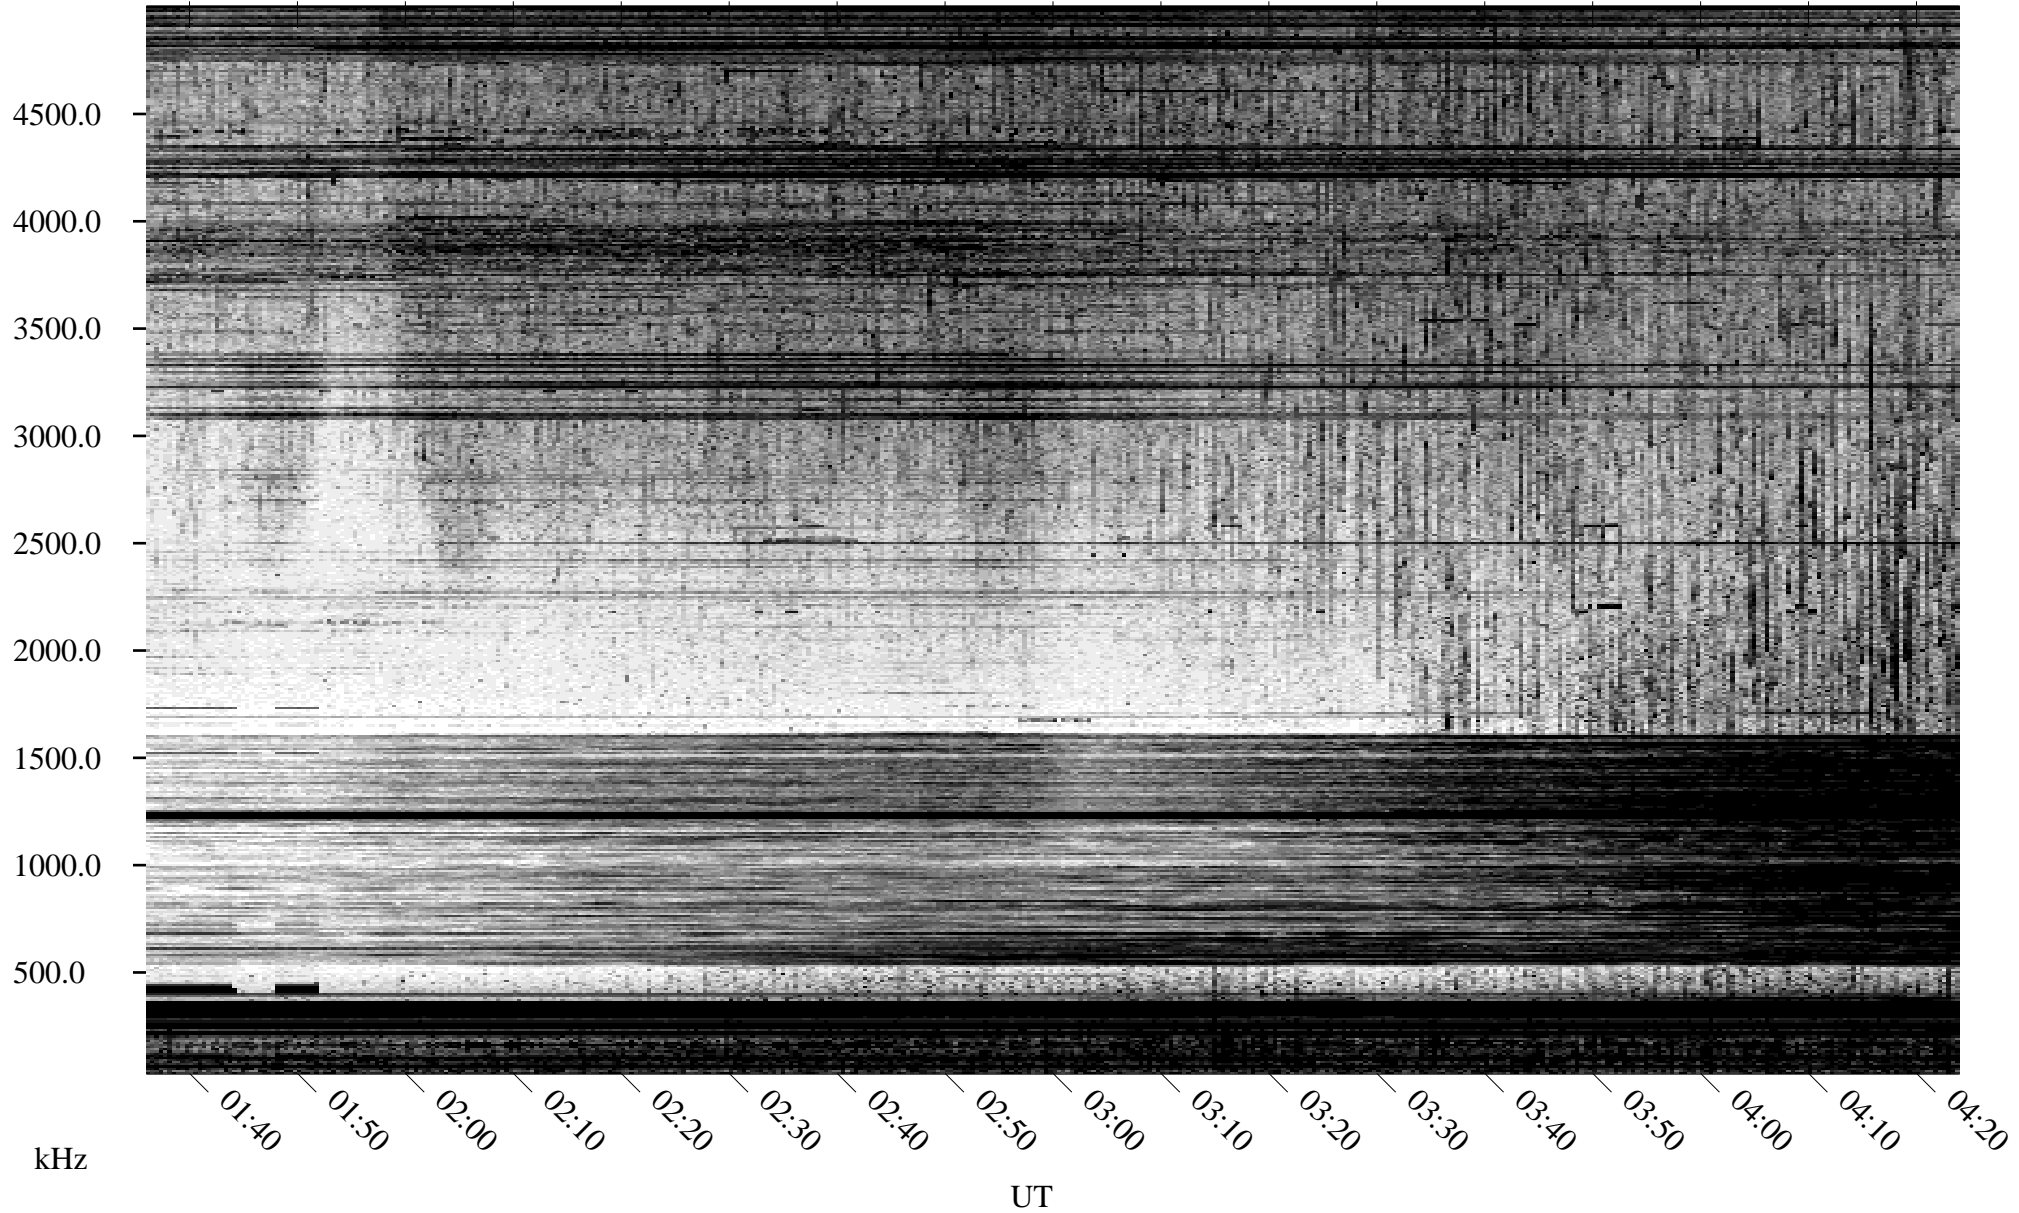

08/16/1995 Churchill, Manitoba

Linear Scale Black = 161 White = 15

ch95228l.r00m max_12

Page 1

08/16/1995 Churchill, Manitoba

Linear Scale Black = 161 White = 15

ch95228l.r00m max_12

Page 2

08/17/1995 Churchill, Manitoba

Linear Scale Black = 161 White = 15

ch95228l.r00m max_12

Page 3

08/17/1995 Churchill, Manitoba

Linear Scale Black = 161 White = 15

ch95228l.r00m max_12

Page 4

08/17/1995 Churchill, Manitoba

Linear Scale Black = 161 White = 15

ch95228l.r00m max_12

08/17/1995 Churchill, Manitoba

Linear Scale Black = 161 White = 15

ch95228l.r00m max_12

Page 6

08/17/1995 Churchill, Manitoba

Linear Scale Black = 161 White = 15

ch95228l.r00m max_12

Page 7

08/17/1995 Churchill, Manitoba

Linear Scale Black = 161 White = 15

ch95228l.r00m max_12

Page 8