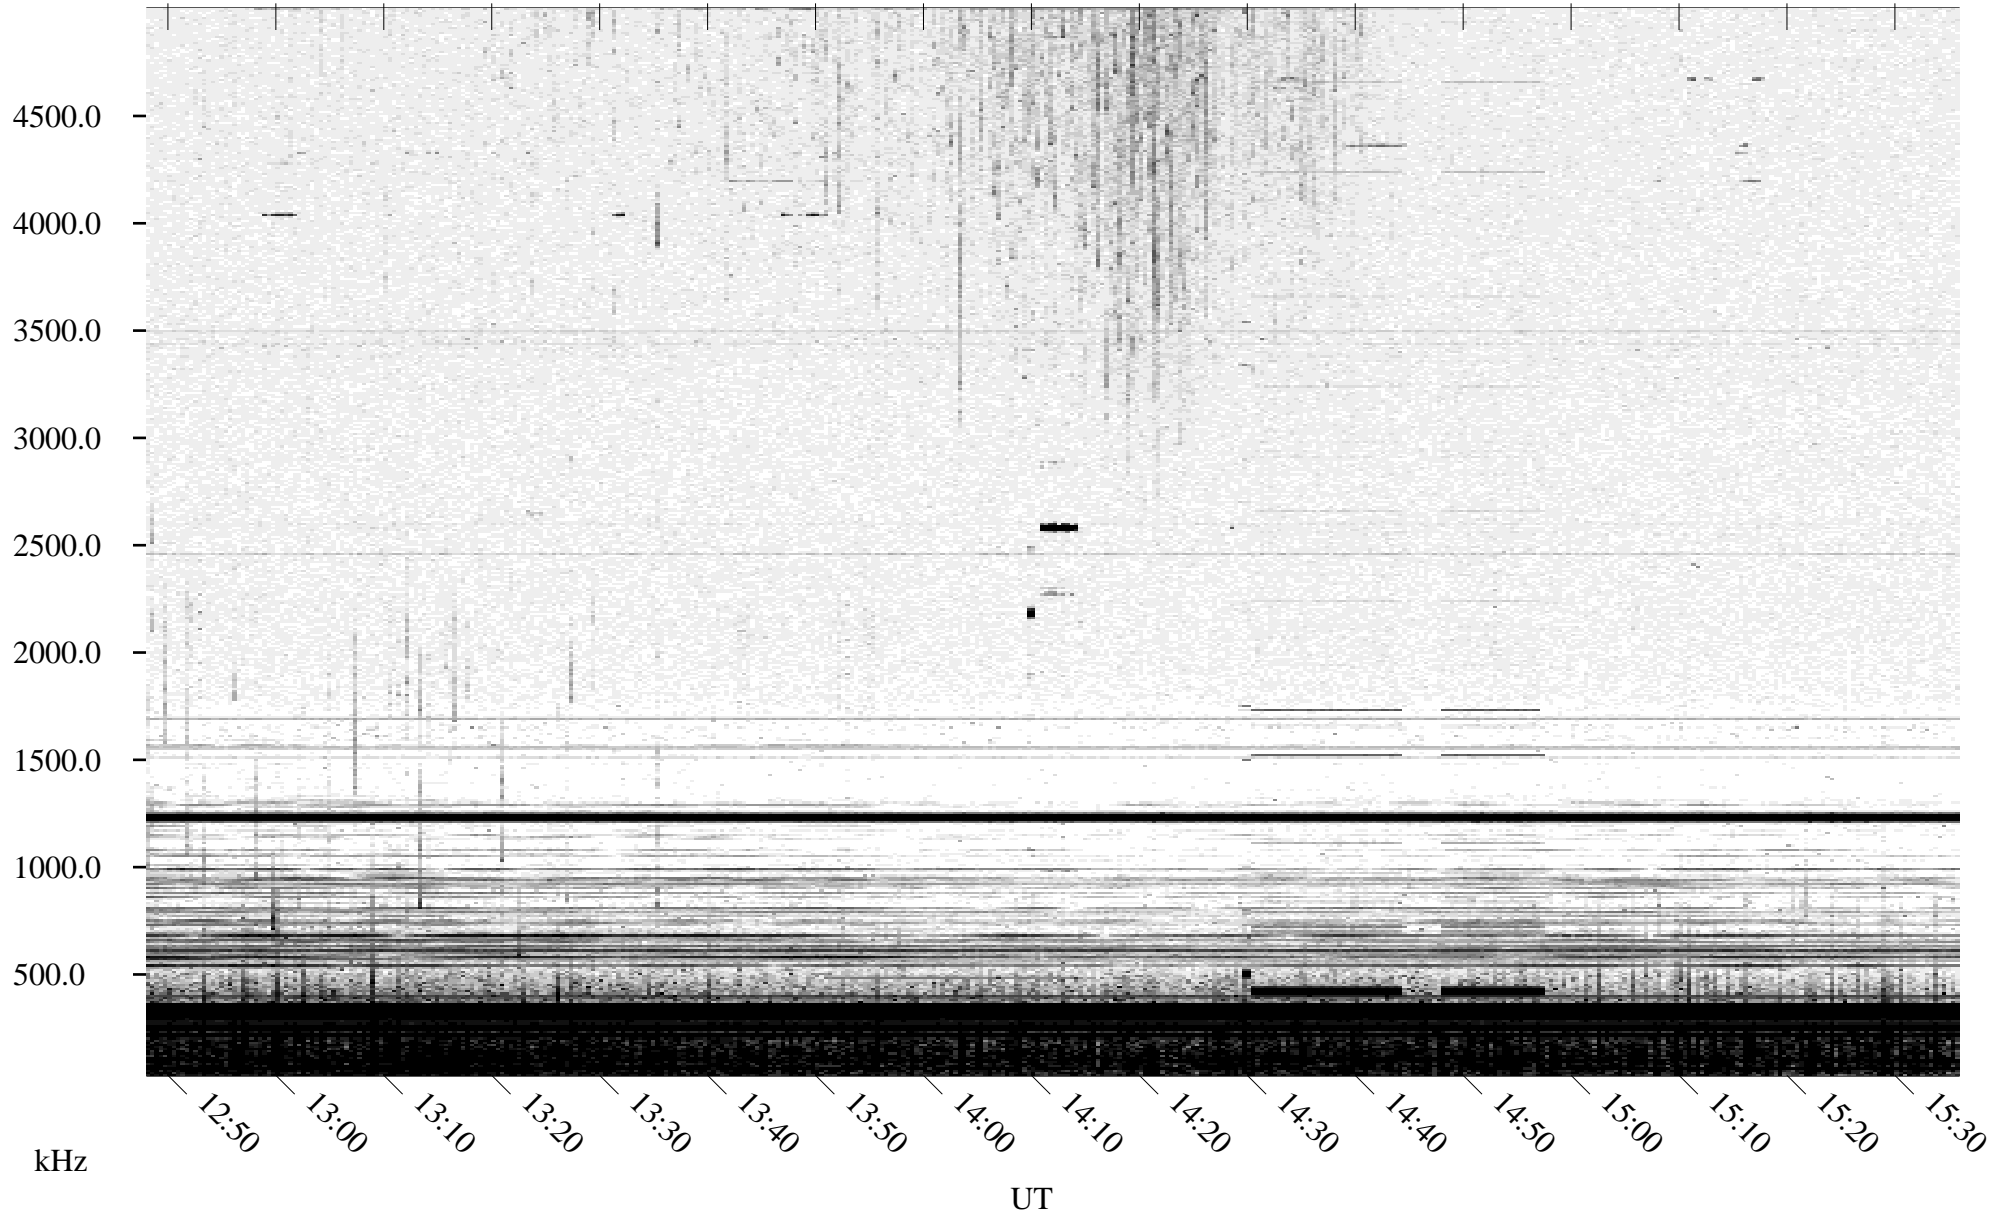

08/16/1995 Churchill, Manitoba

Linear Scale Black = 161 White = 15

ch95228l.r00m max_12

Page 1

08/16/1995 Churchill, Manitoba

Linear Scale Black = 161 White = 15

ch95228l.r00m max_12

Page 2

08/17/1995 Churchill, Manitoba

Linear Scale Black = 161 White = 15

ch95228l.r00m max_12

Page 3

08/17/1995 Churchill, Manitoba

Linear Scale Black = 161 White = 15

ch95228l.r00m max_12

Page 4

08/17/1995 Churchill, Manitoba

Linear Scale Black = 161 White = 15

ch95228l.r00m max_12

08/17/1995 Churchill, Manitoba

Linear Scale Black = 161 White = 15

ch95228l.r00m max_12

Page 6

08/17/1995 Churchill, Manitoba

Linear Scale Black = 161 White = 15

ch95228l.r00m max_12

Page 7

08/17/1995 Churchill, Manitoba

Linear Scale Black = 161 White = 15

ch95228l.r00m max_12

Page 8