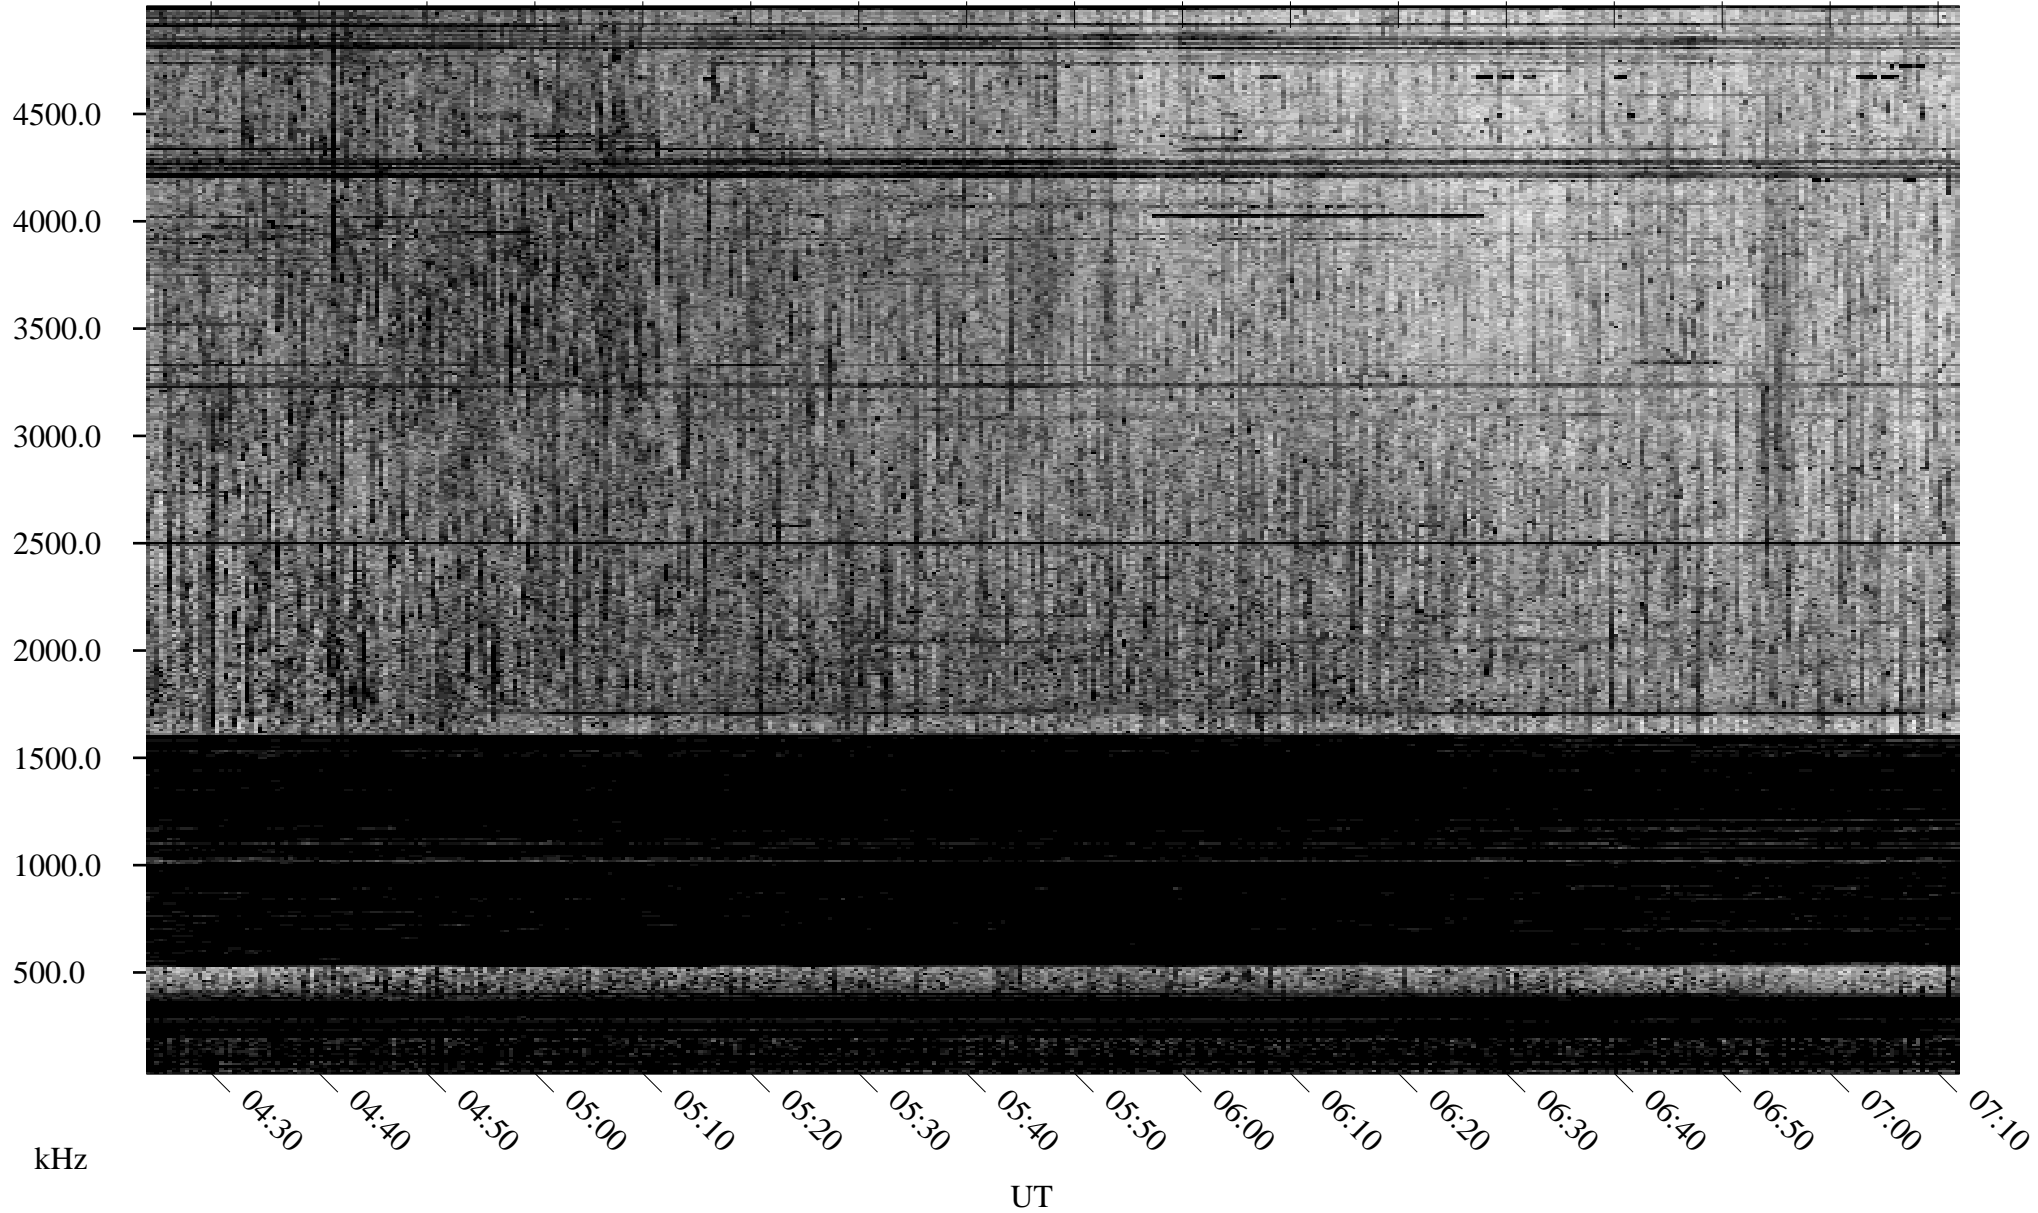

08/16/1995 Churchill, Manitoba

Linear Scale Black = 161 White = 15

ch95228l.r00m max_12

Page 1

08/16/1995 Churchill, Manitoba

Linear Scale Black = 161 White = 15

ch95228l.r00m max_12

Page 2

08/17/1995 Churchill, Manitoba

Linear Scale Black = 161 White = 15

ch95228l.r00m max_12

Page 3

08/17/1995 Churchill, Manitoba

Linear Scale Black = 161 White = 15

ch95228l.r00m max_12

Page 4

08/17/1995 Churchill, Manitoba

Linear Scale Black = 161 White = 15

ch95228l.r00m max_12

08/17/1995 Churchill, Manitoba

Linear Scale Black = 161 White = 15

ch95228l.r00m max_12

Page 6

08/17/1995 Churchill, Manitoba

Linear Scale Black = 161 White = 15

ch95228l.r00m max_12

Page 7

08/17/1995 Churchill, Manitoba

Linear Scale Black = 161 White = 15

ch95228l.r00m max_12

Page 8