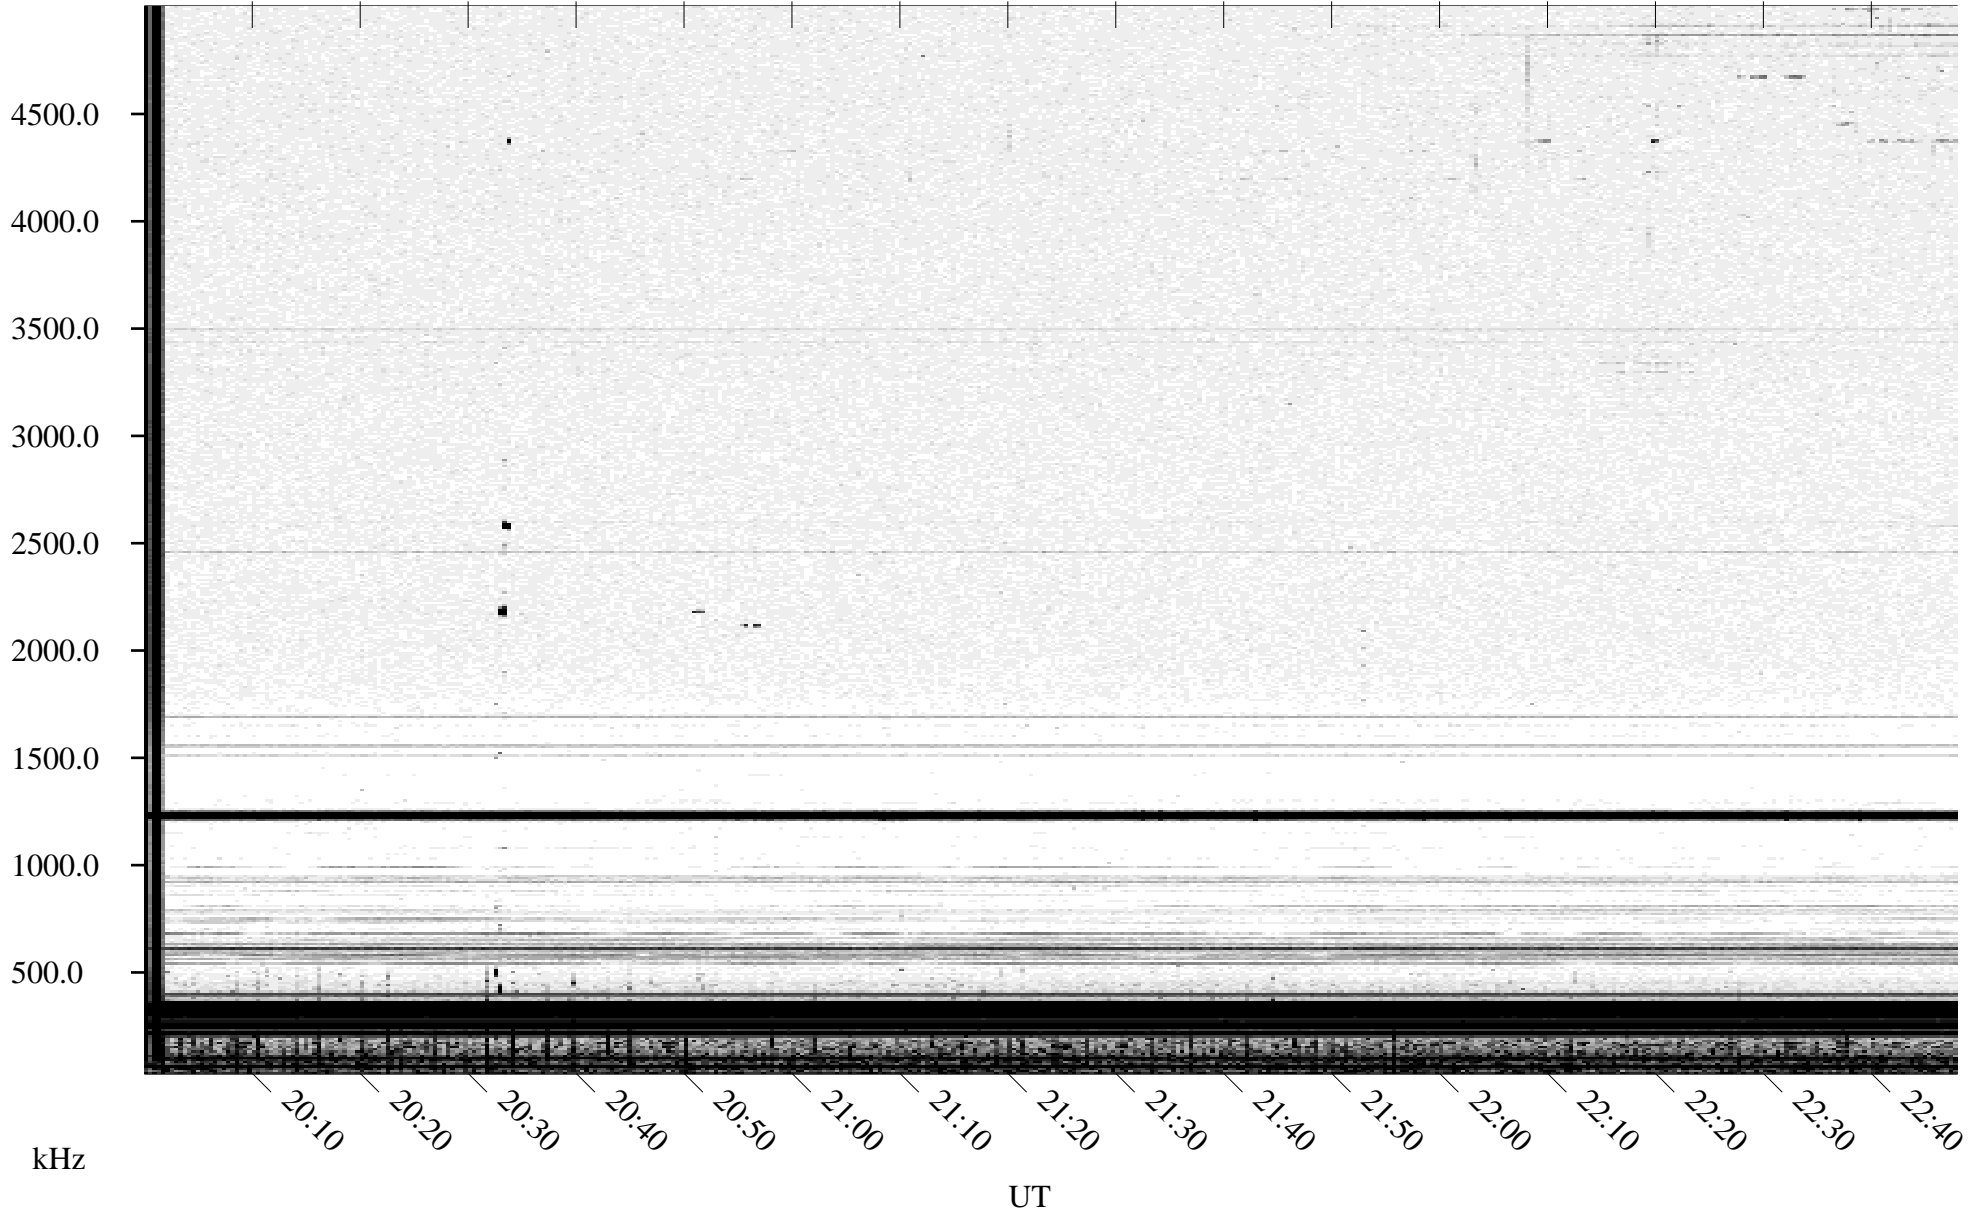

08/16/1995 Churchill, Manitoba

Linear Scale Black = 161 White = 15

ch95228l.r00m max_12

Page 1

08/16/1995 Churchill, Manitoba

Linear Scale Black = 161 White = 15

ch95228l.r00m max_12

Page 2

08/17/1995 Churchill, Manitoba

Linear Scale Black = 161 White = 15

ch95228l.r00m max_12

Page 3

08/17/1995 Churchill, Manitoba

Linear Scale Black = 161 White = 15

ch95228l.r00m max_12

Page 4

08/17/1995 Churchill, Manitoba

Linear Scale Black = 161 White = 15

ch95228l.r00m max_12

08/17/1995 Churchill, Manitoba

Linear Scale Black = 161 White = 15

ch95228l.r00m max_12

Page 6

08/17/1995 Churchill, Manitoba

Linear Scale Black = 161 White = 15

ch95228l.r00m max_12

Page 7

08/17/1995 Churchill, Manitoba

Linear Scale Black = 161 White = 15

ch95228l.r00m max_12

Page 8