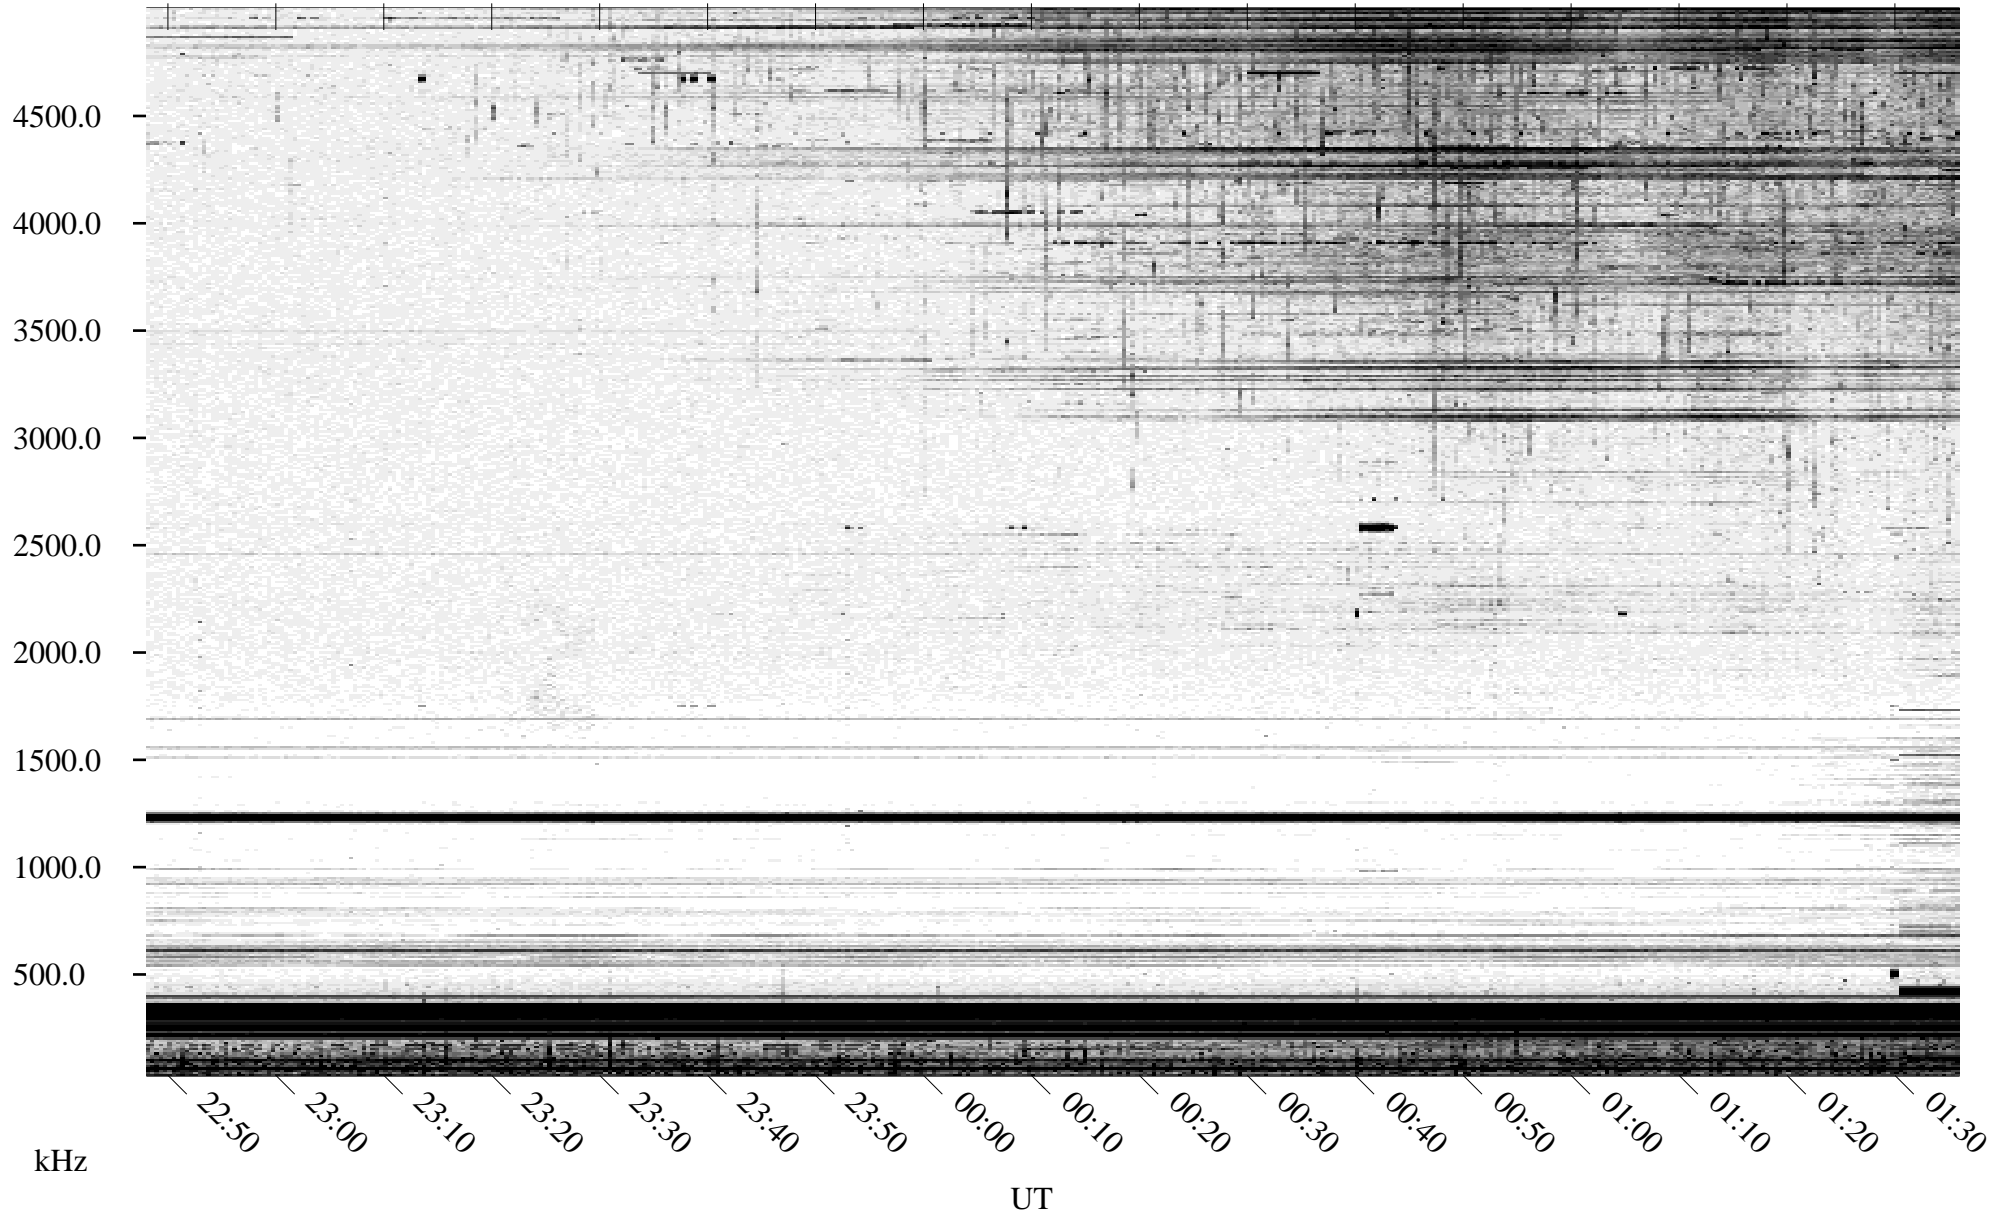

08/16/1995 Churchill, Manitoba

Linear Scale Black = 161 White = 15

ch95228l.r00m max_12

Page 1

08/16/1995 Churchill, Manitoba

Linear Scale Black = 161 White = 15

ch95228l.r00m max_12

Page 2

08/17/1995 Churchill, Manitoba

Linear Scale Black = 161 White = 15

ch95228l.r00m max_12

Page 3

08/17/1995 Churchill, Manitoba

Linear Scale Black = 161 White = 15

ch95228l.r00m max_12

Page 4

08/17/1995 Churchill, Manitoba

Linear Scale Black = 161 White = 15

ch95228l.r00m max_12

08/17/1995 Churchill, Manitoba

Linear Scale Black = 161 White = 15

ch95228l.r00m max_12

Page 6

08/17/1995 Churchill, Manitoba

Linear Scale Black = 161 White = 15

ch95228l.r00m max_12

Page 7

08/17/1995 Churchill, Manitoba

Linear Scale Black = 161 White = 15

ch95228l.r00m max_12

Page 8