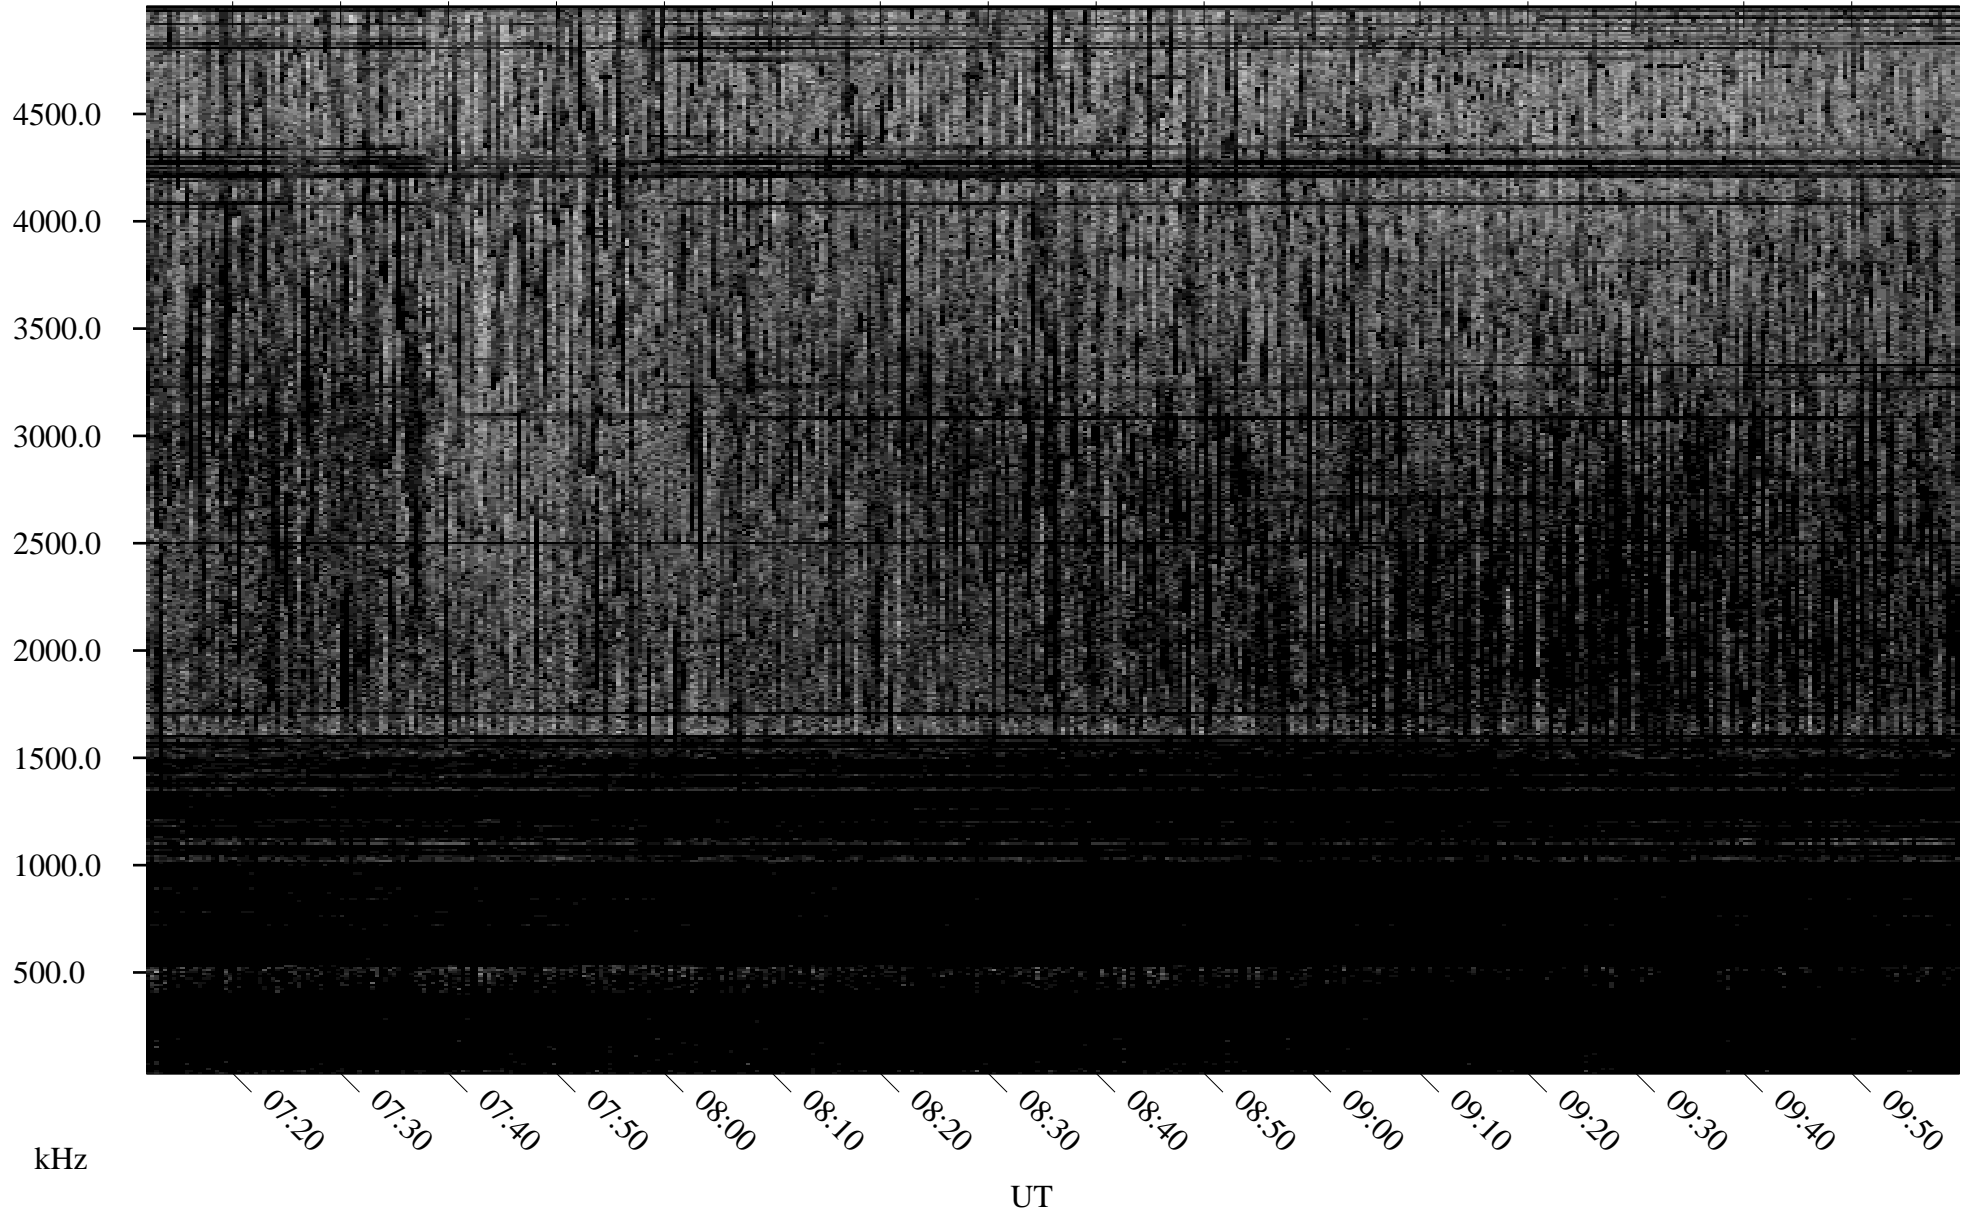

08/17/1995 Churchill, Manitoba

Linear Scale Black = 161 White = 15

ch95229l.r00m max_12

Page 1

08/17/1995 Churchill, Manitoba

Linear Scale Black = 161 White = 15

ch95229l.r00m max_12

Page 2

08/18/1995 Churchill, Manitoba

Linear Scale Black = 161 White = 15

ch95229l.r00m max_12

Page 3

08/18/1995 Churchill, Manitoba

Linear Scale Black = 161 White = 15

ch95229l.r00m max_12

Page 4

08/18/1995 Churchill, Manitoba

Linear Scale Black = 161 White = 15

ch95229l.r00m max_12

Page 5

08/18/1995 Churchill, Manitoba

Linear Scale Black = 161 White = 15

ch95229l.r00m max_12

Page 6

08/18/1995 Churchill, Manitoba

Linear Scale Black = 161 White = 15

ch95229l.r00m max_12

Page 7

08/18/1995 Churchill, Manitoba

Linear Scale Black = 161 White = 15

ch95229l.r00m max_12

Page 8