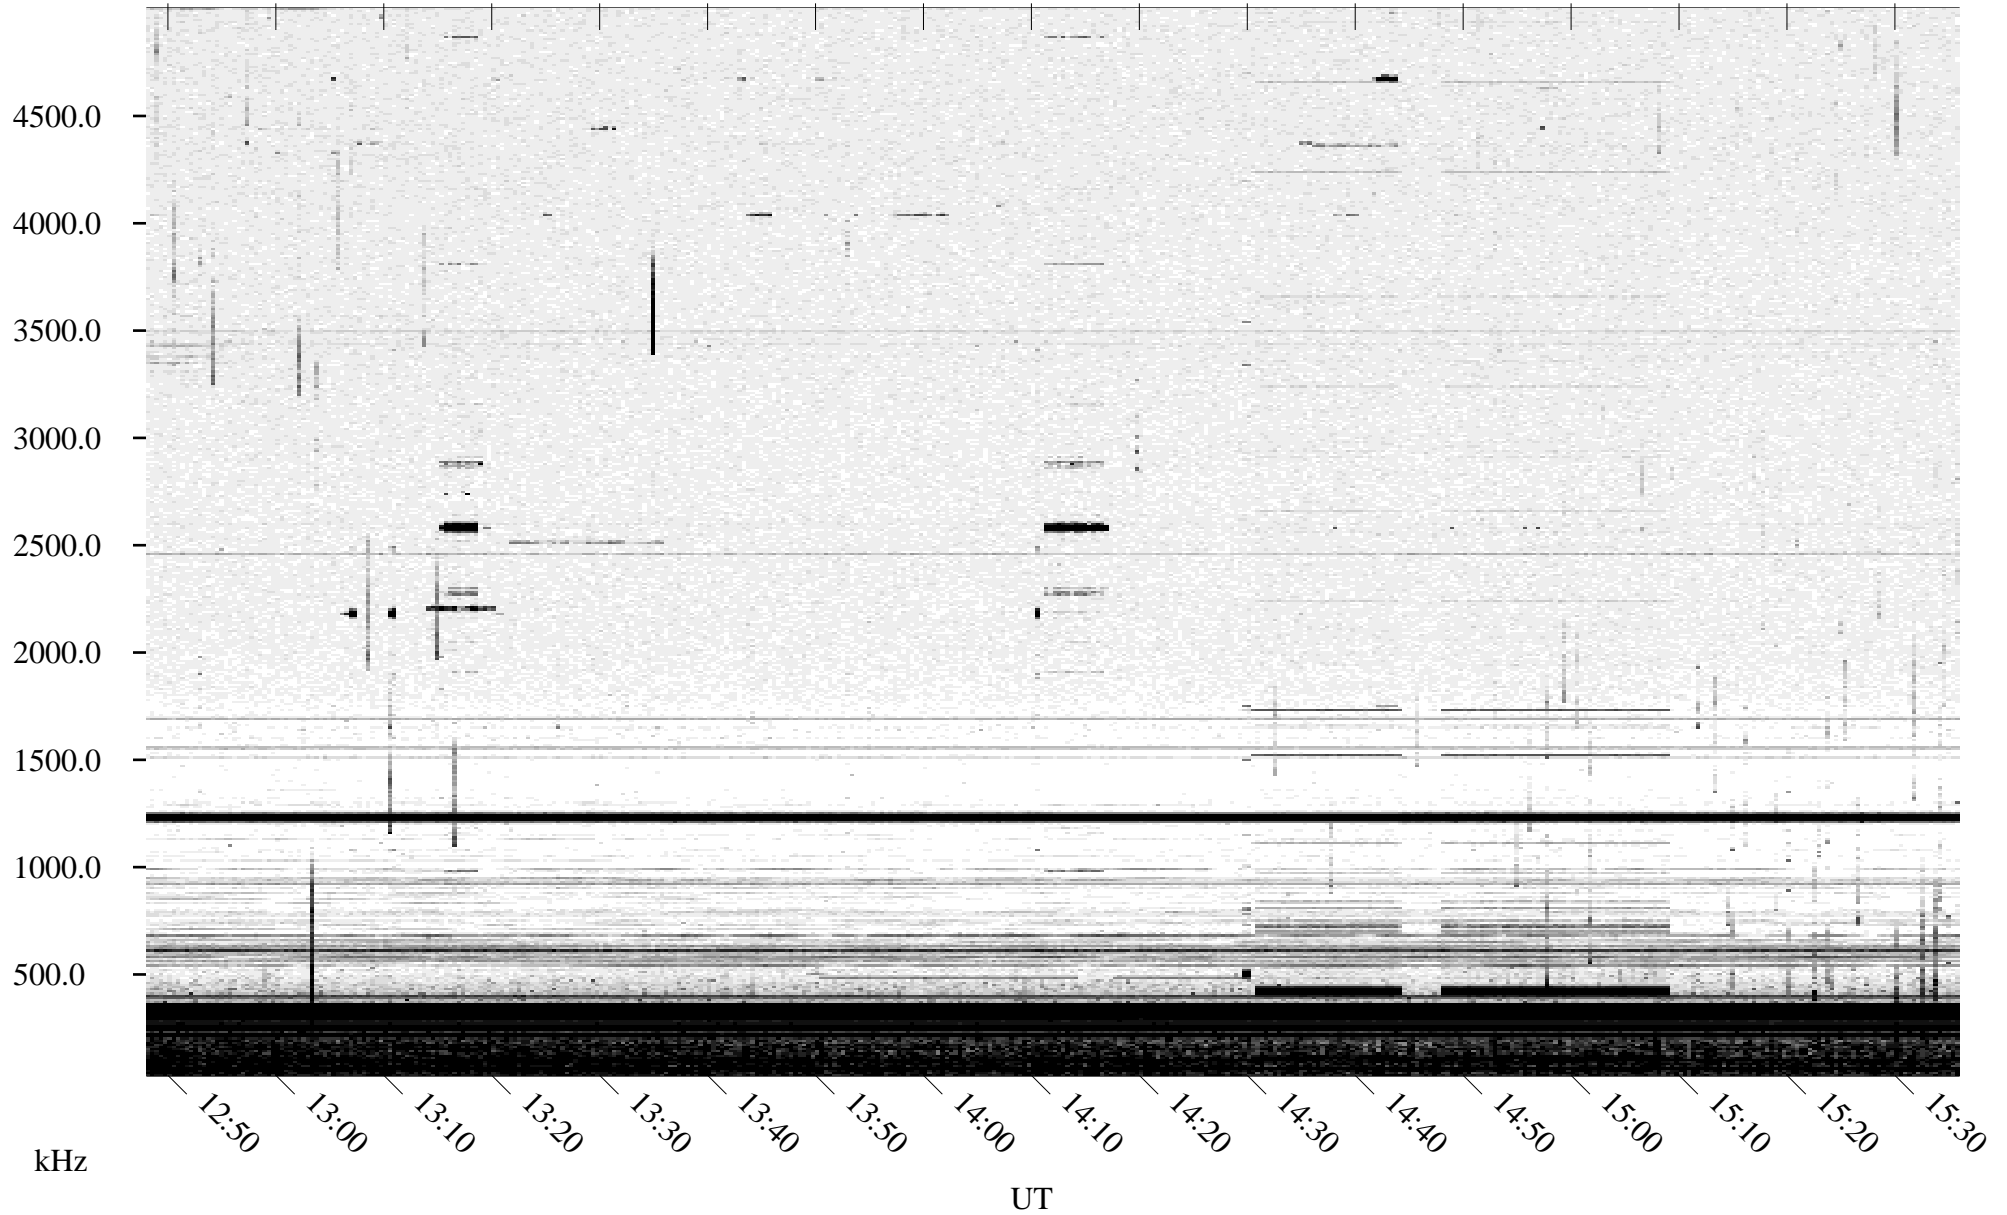

08/17/1995 Churchill, Manitoba

Linear Scale Black = 161 White = 15

ch95229l.r00m max_12

Page 1

08/17/1995 Churchill, Manitoba

Linear Scale Black = 161 White = 15

ch95229l.r00m max_12

Page 2

08/18/1995 Churchill, Manitoba

Linear Scale Black = 161 White = 15

ch95229l.r00m max_12

Page 3

08/18/1995 Churchill, Manitoba

Linear Scale Black = 161 White = 15

ch95229l.r00m max_12

Page 4

08/18/1995 Churchill, Manitoba

Linear Scale Black = 161 White = 15

ch95229l.r00m max_12

Page 5

08/18/1995 Churchill, Manitoba

Linear Scale Black = 161 White = 15

ch95229l.r00m max_12

Page 6

08/18/1995 Churchill, Manitoba

Linear Scale Black = 161 White = 15

ch95229l.r00m max_12

Page 7

08/18/1995 Churchill, Manitoba

Linear Scale Black = 161 White = 15

ch95229l.r00m max_12

Page 8