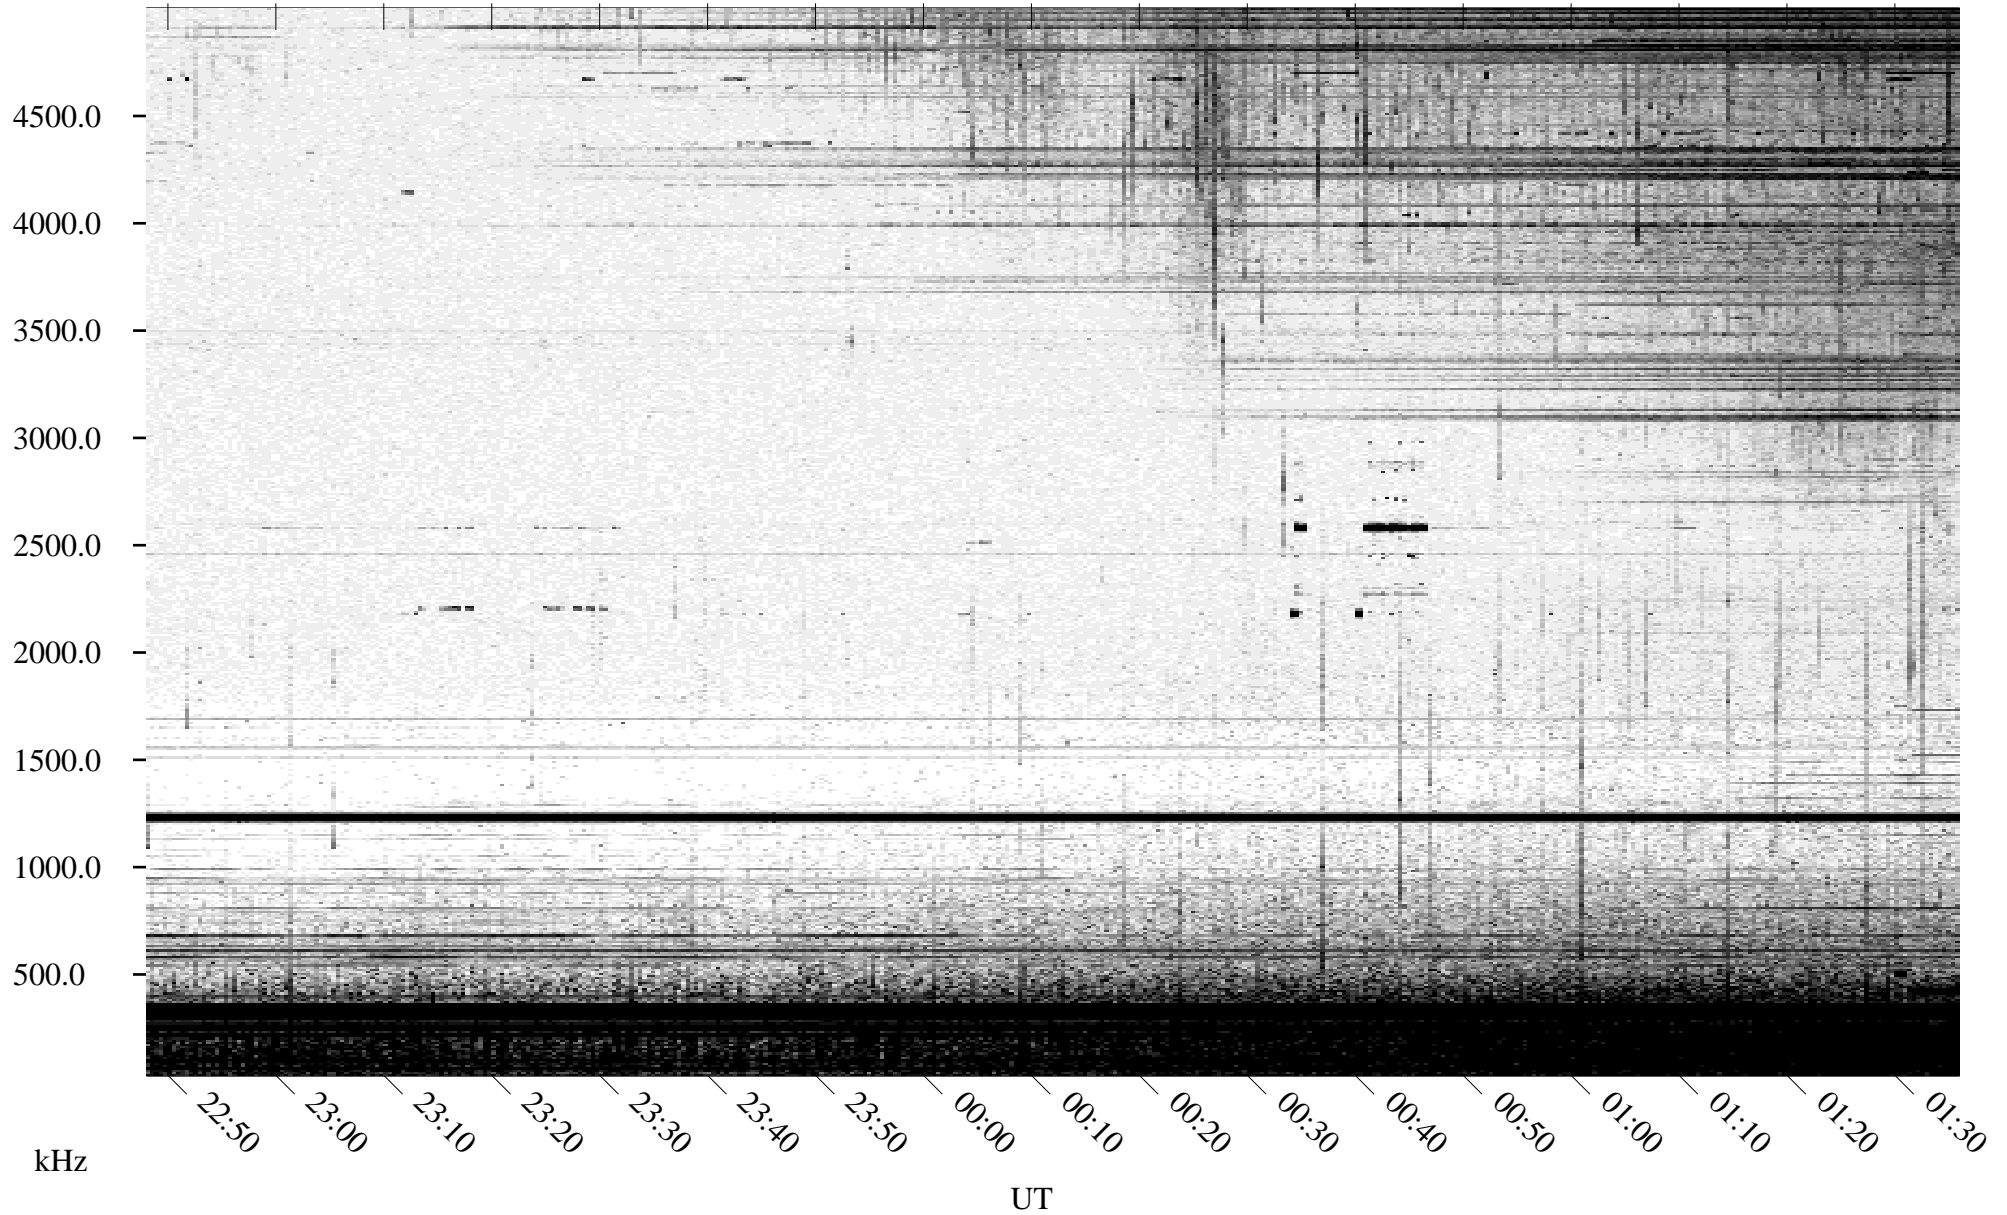

08/17/1995 Churchill, Manitoba

Linear Scale Black = 161 White = 15

ch95229l.r00m max_12

Page 1

08/17/1995 Churchill, Manitoba

Linear Scale Black = 161 White = 15

ch95229l.r00m max_12

Page 2

08/18/1995 Churchill, Manitoba

Linear Scale Black = 161 White = 15

ch95229l.r00m max_12

Page 3

08/18/1995 Churchill, Manitoba

Linear Scale Black = 161 White = 15

ch95229l.r00m max_12

Page 4

08/18/1995 Churchill, Manitoba

Linear Scale Black = 161 White = 15

ch95229l.r00m max_12

Page 5

08/18/1995 Churchill, Manitoba

Linear Scale Black = 161 White = 15

ch95229l.r00m max_12

Page 6

08/18/1995 Churchill, Manitoba

Linear Scale Black = 161 White = 15

ch95229l.r00m max_12

Page 7

08/18/1995 Churchill, Manitoba

Linear Scale Black = 161 White = 15

ch95229l.r00m max_12

Page 8