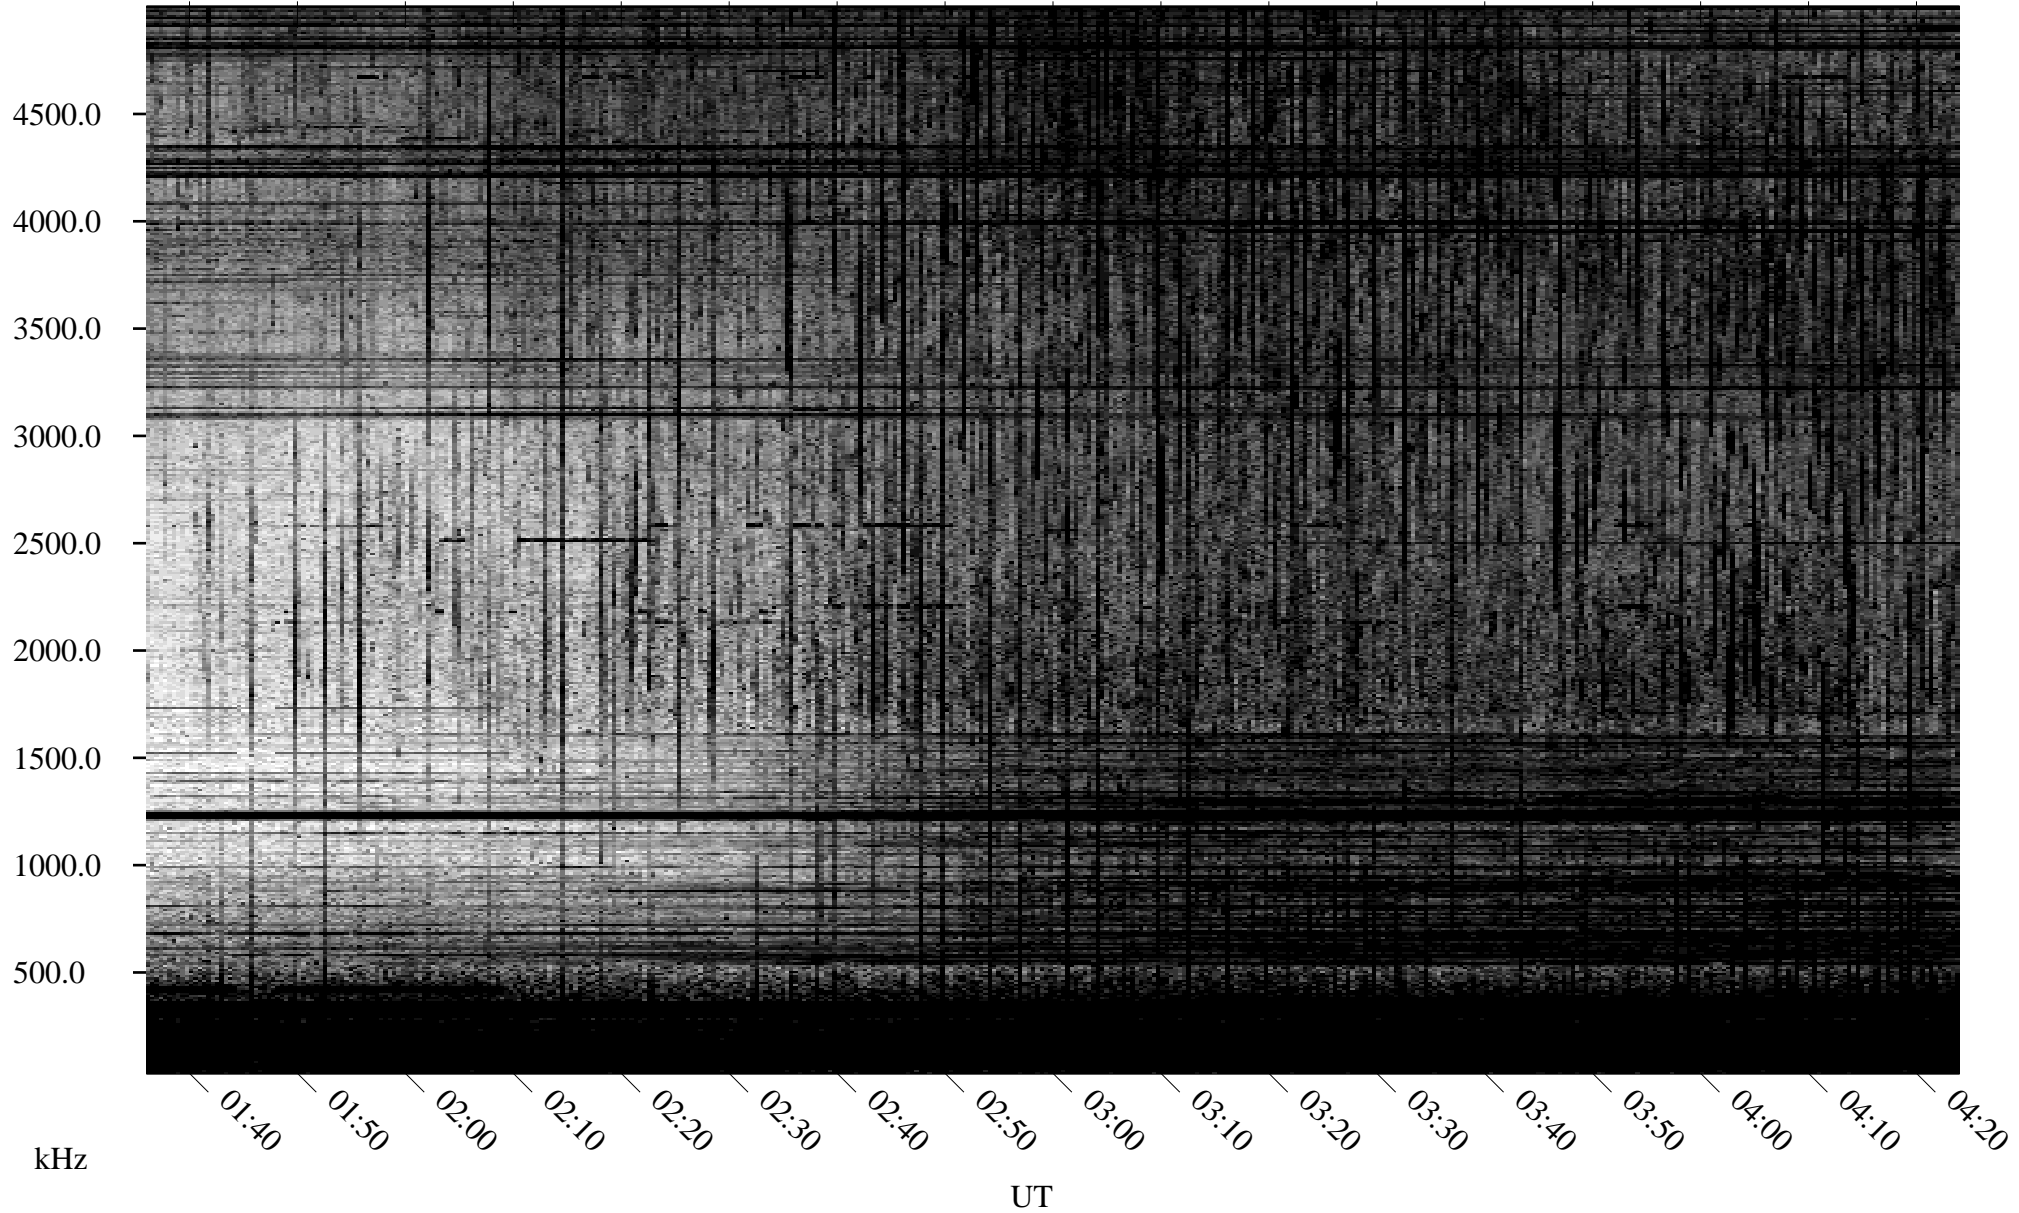

08/17/1995 Churchill, Manitoba

Linear Scale Black = 161 White = 15

ch95229l.r00m max_12

Page 1

08/17/1995 Churchill, Manitoba

Linear Scale Black = 161 White = 15

ch95229l.r00m max_12

Page 2

08/18/1995 Churchill, Manitoba

Linear Scale Black = 161 White = 15

ch95229l.r00m max_12

Page 3

08/18/1995 Churchill, Manitoba

Linear Scale Black = 161 White = 15

ch95229l.r00m max_12

Page 4

08/18/1995 Churchill, Manitoba

Linear Scale Black = 161 White = 15

ch95229l.r00m max_12

Page 5

08/18/1995 Churchill, Manitoba

Linear Scale Black = 161 White = 15

ch95229l.r00m max_12

Page 6

08/18/1995 Churchill, Manitoba

Linear Scale Black = 161 White = 15

ch95229l.r00m max_12

Page 7

08/18/1995 Churchill, Manitoba

Linear Scale Black = 161 White = 15

ch95229l.r00m max_12

Page 8