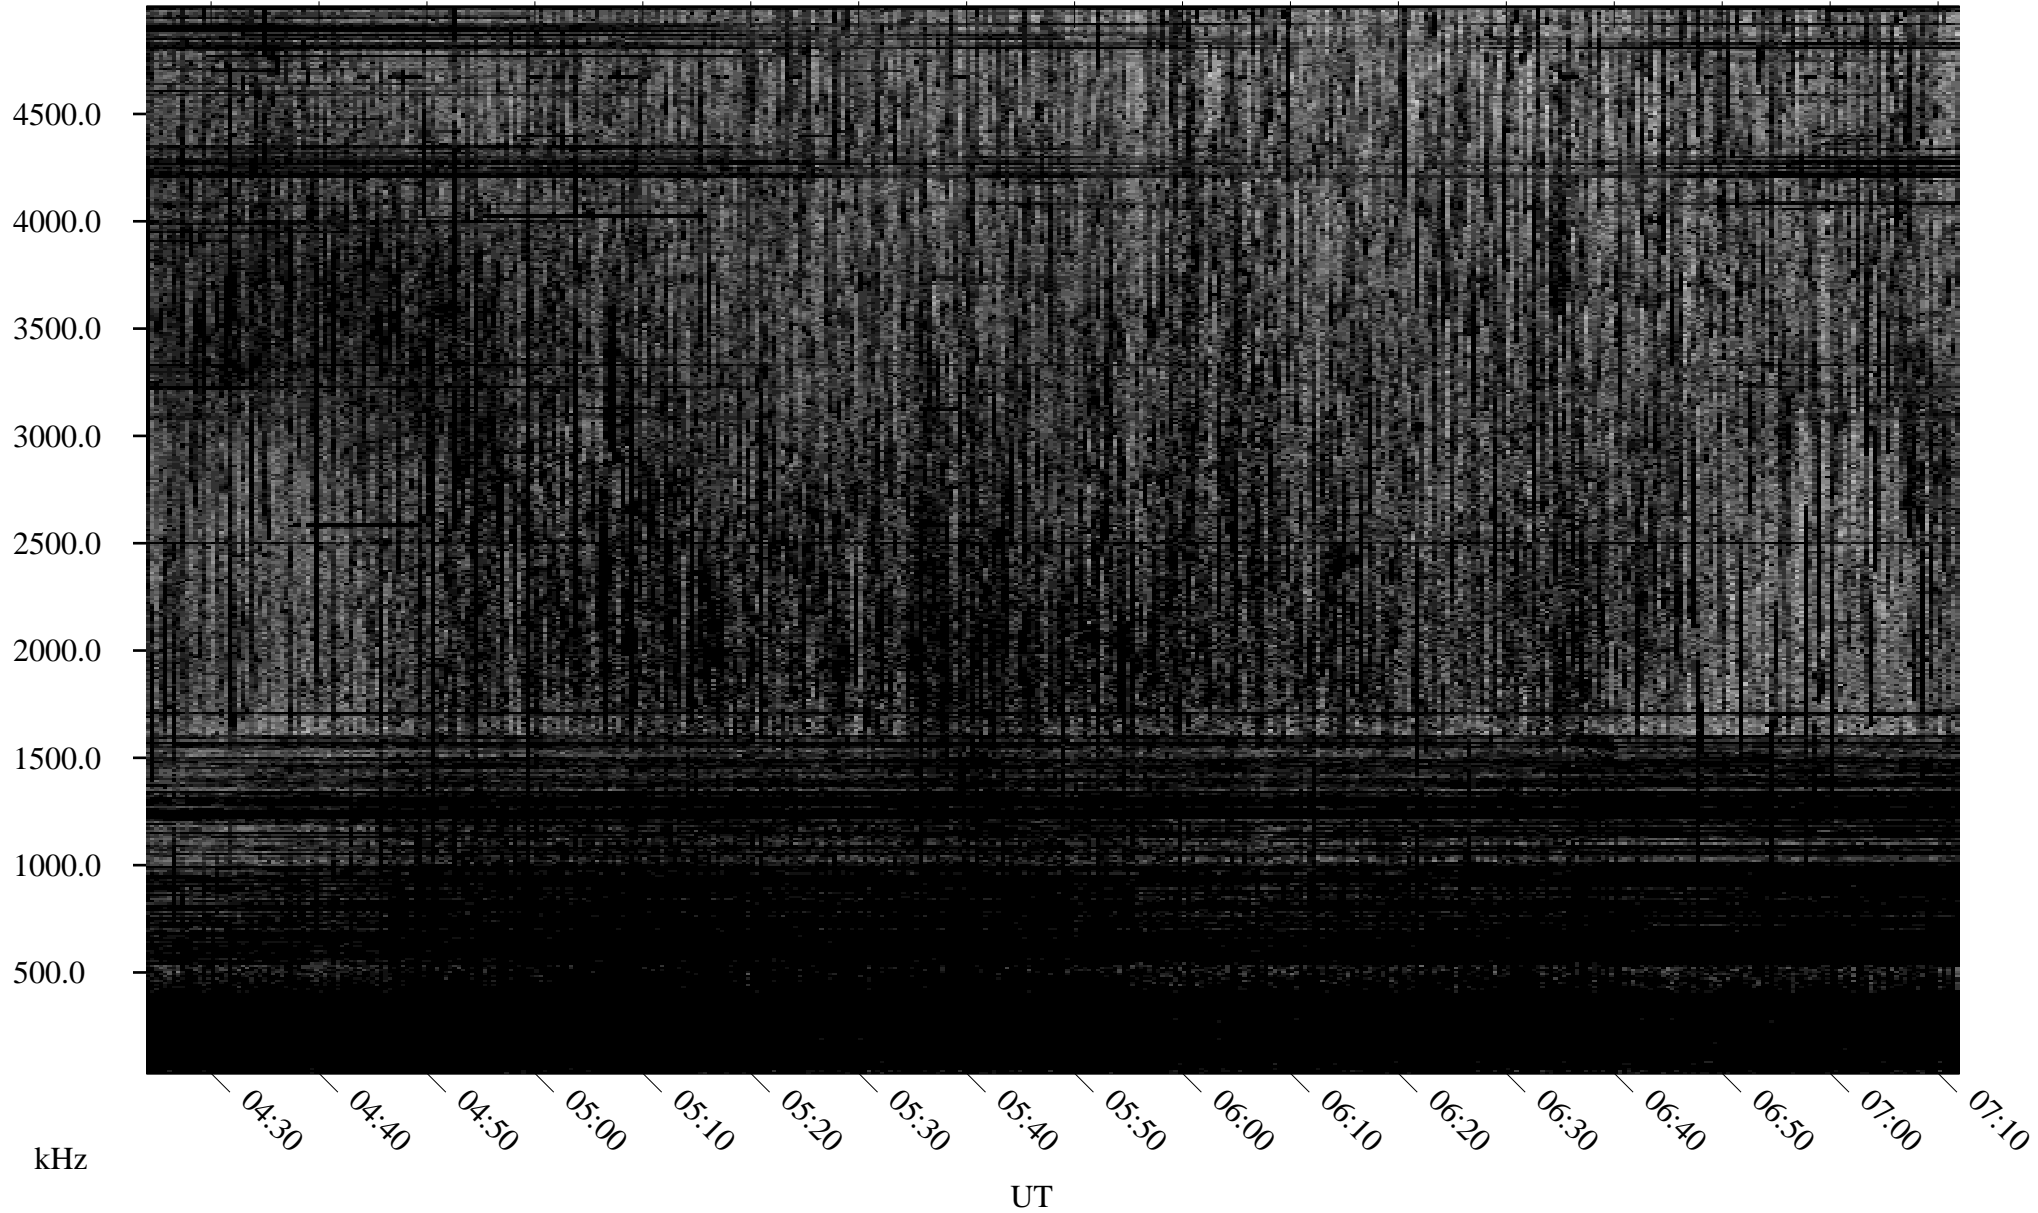

08/17/1995 Churchill, Manitoba

Linear Scale Black = 161 White = 15

ch95229l.r00m max_12

Page 1

08/17/1995 Churchill, Manitoba

Linear Scale Black = 161 White = 15

ch95229l.r00m max_12

Page 2

08/18/1995 Churchill, Manitoba

Linear Scale Black = 161 White = 15

ch95229l.r00m max_12

Page 3

08/18/1995 Churchill, Manitoba

Linear Scale Black = 161 White = 15

ch95229l.r00m max_12

Page 4

08/18/1995 Churchill, Manitoba

Linear Scale Black = 161 White = 15

ch95229l.r00m max_12

Page 5

08/18/1995 Churchill, Manitoba

Linear Scale Black = 161 White = 15

ch95229l.r00m max_12

Page 6

08/18/1995 Churchill, Manitoba

Linear Scale Black = 161 White = 15

ch95229l.r00m max_12

Page 7

08/18/1995 Churchill, Manitoba

Linear Scale Black = 161 White = 15

ch95229l.r00m max_12

Page 8