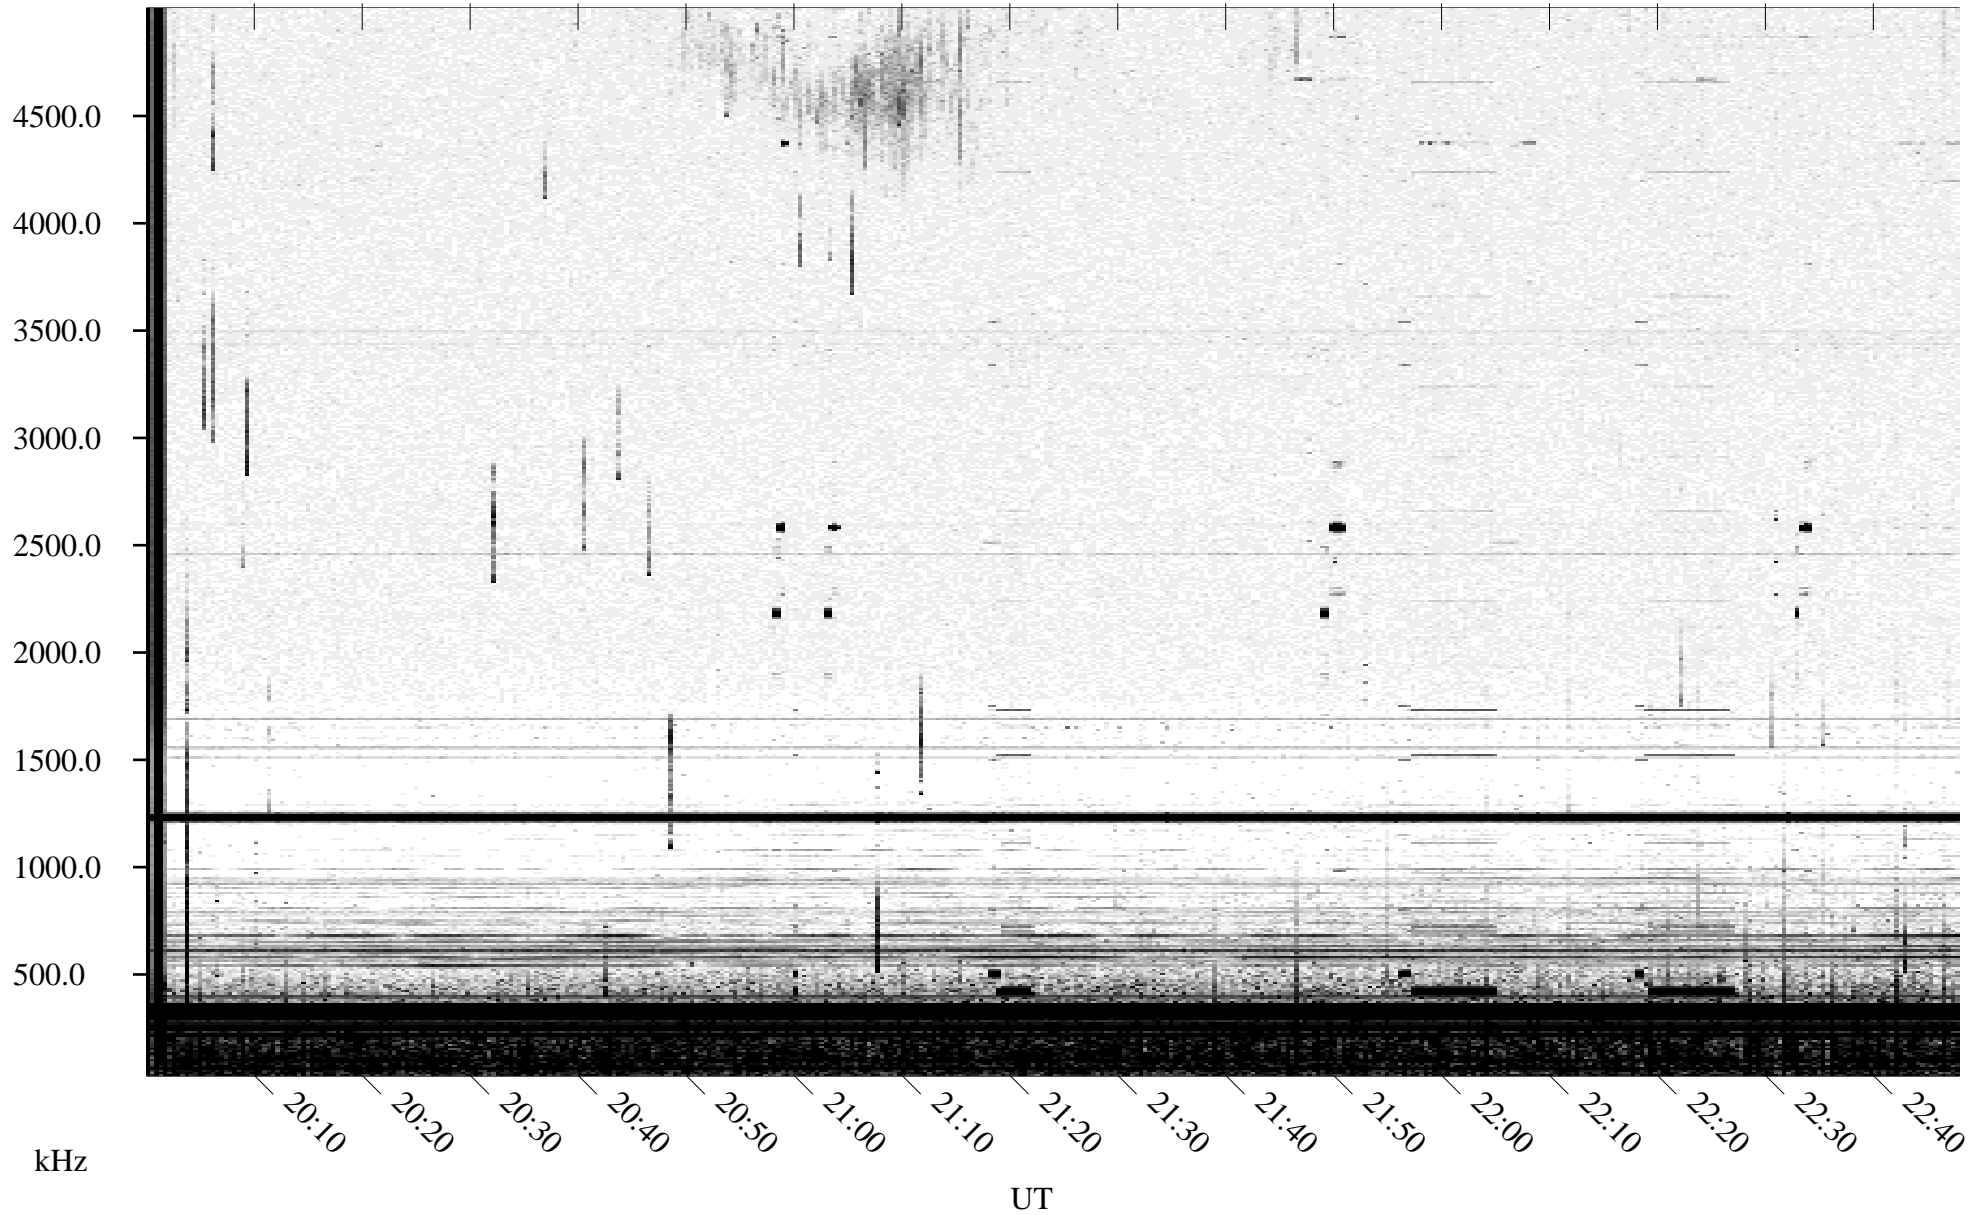

08/17/1995 Churchill, Manitoba

Linear Scale Black = 161 White = 15

ch95229l.r00m max_12

Page 1

08/17/1995 Churchill, Manitoba

Linear Scale Black = 161 White = 15

ch95229l.r00m max_12

Page 2

08/18/1995 Churchill, Manitoba

Linear Scale Black = 161 White = 15

ch95229l.r00m max_12

Page 3

08/18/1995 Churchill, Manitoba

Linear Scale Black = 161 White = 15

ch95229l.r00m max_12

Page 4

08/18/1995 Churchill, Manitoba

Linear Scale Black = 161 White = 15

ch95229l.r00m max_12

Page 5

08/18/1995 Churchill, Manitoba

Linear Scale Black = 161 White = 15

ch95229l.r00m max_12

Page 6

08/18/1995 Churchill, Manitoba

Linear Scale Black = 161 White = 15

ch95229l.r00m max_12

Page 7

08/18/1995 Churchill, Manitoba

Linear Scale Black = 161 White = 15

ch95229l.r00m max_12

Page 8