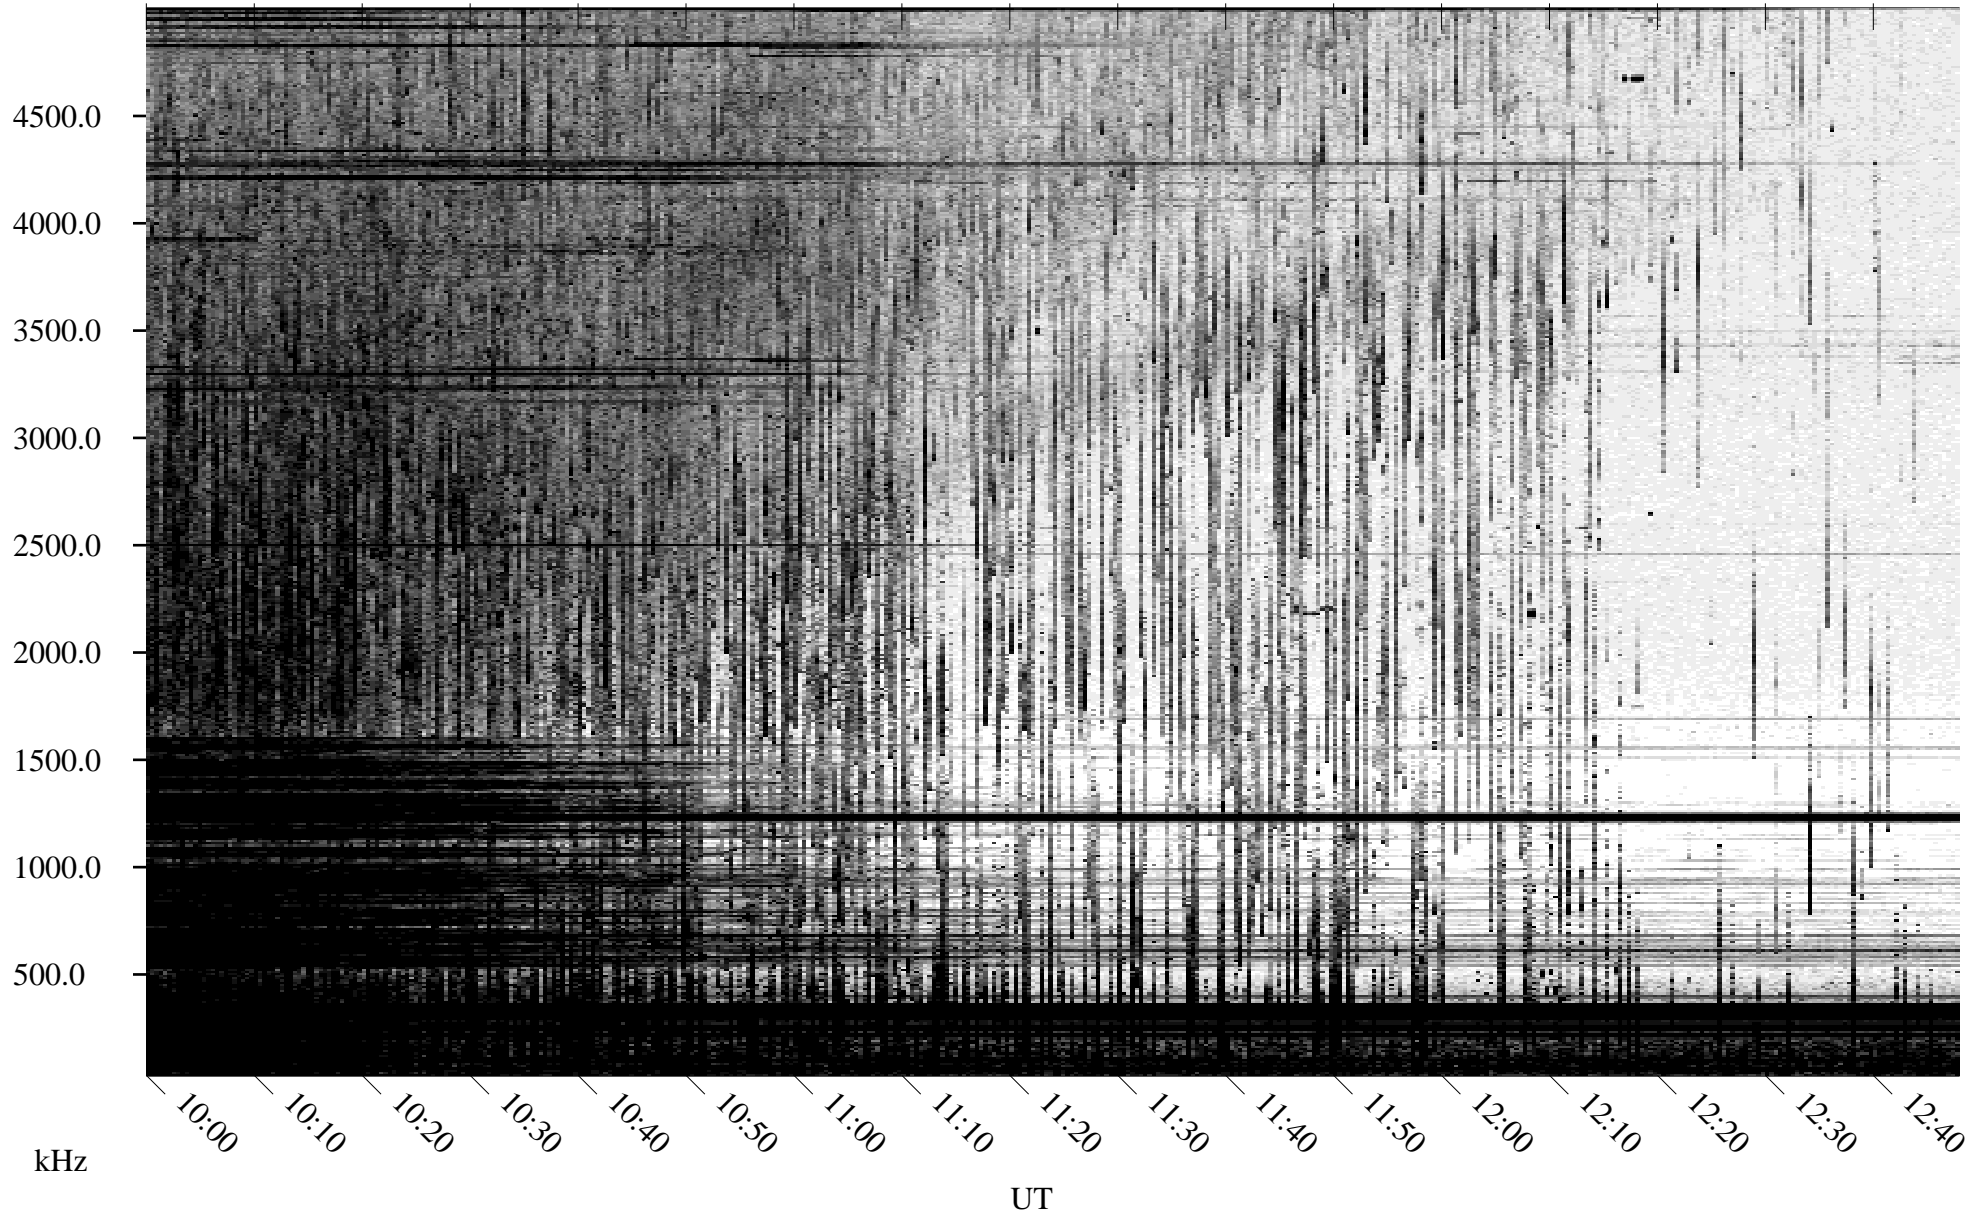

08/17/1995 Churchill, Manitoba

Linear Scale Black = 161 White = 15

ch95229l.r00m max_12

Page 1

08/17/1995 Churchill, Manitoba

Linear Scale Black = 161 White = 15

ch95229l.r00m max_12

Page 2

08/18/1995 Churchill, Manitoba

Linear Scale Black = 161 White = 15

ch95229l.r00m max_12

Page 3

08/18/1995 Churchill, Manitoba

Linear Scale Black = 161 White = 15

ch95229l.r00m max_12

Page 4

08/18/1995 Churchill, Manitoba

Linear Scale Black = 161 White = 15

ch95229l.r00m max_12

Page 5

08/18/1995 Churchill, Manitoba

Linear Scale Black = 161 White = 15

ch95229l.r00m max_12

Page 6

08/18/1995 Churchill, Manitoba

Linear Scale Black = 161 White = 15

ch95229l.r00m max_12

Page 7

08/18/1995 Churchill, Manitoba

Linear Scale Black = 161 White = 15

ch95229l.r00m max_12

Page 8