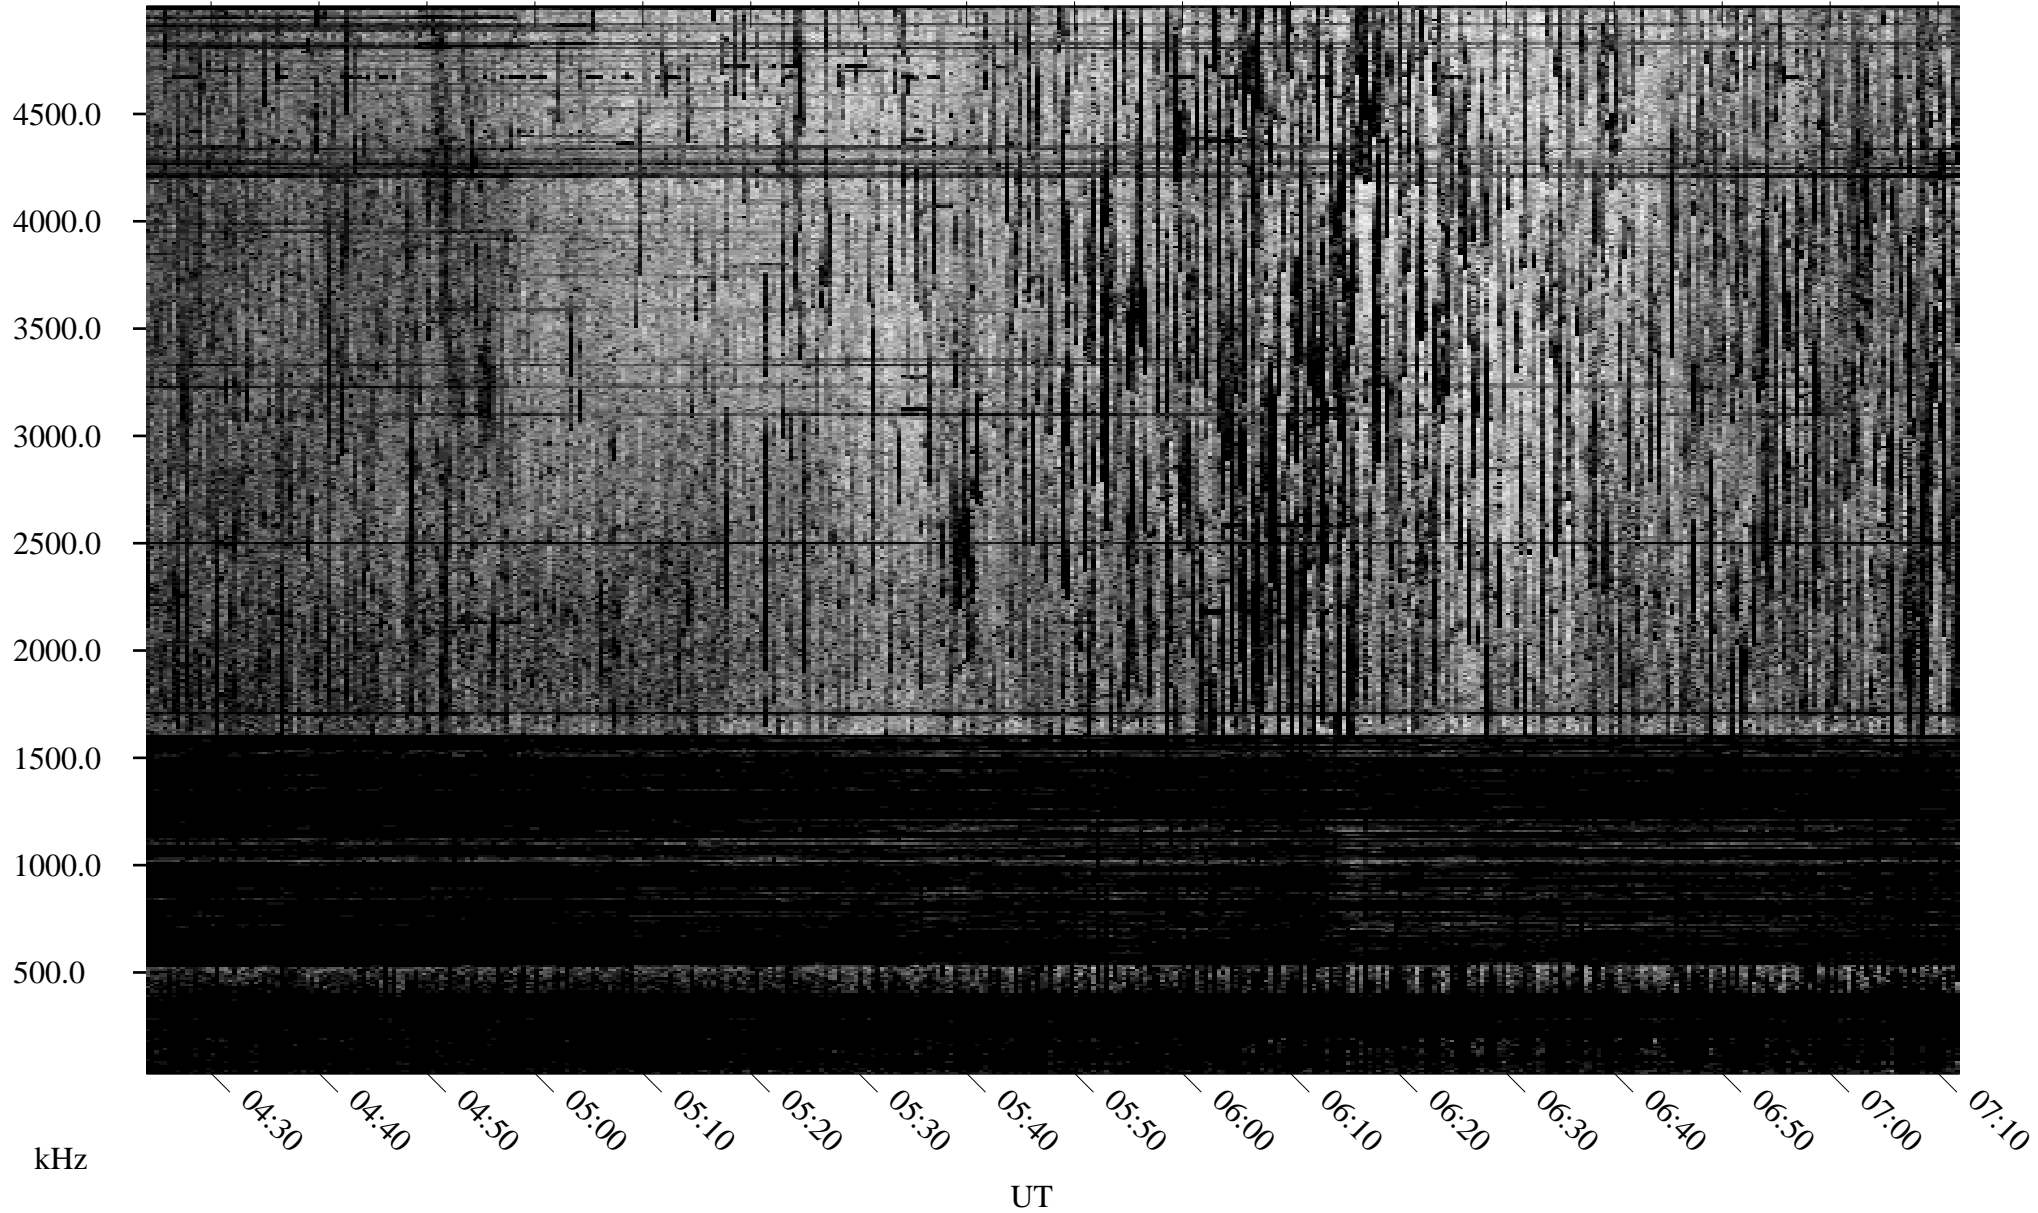

08/18/1995 Churchill, Manitoba

Linear Scale Black = 161 White = 15

ch95230l.r00m max_12

Page 1

08/18/1995 Churchill, Manitoba

Linear Scale Black = 161 White = 15

ch95230l.r00m max_12

Page 2

08/19/1995 Churchill, Manitoba

Linear Scale Black = 161 White = 15

ch95230l.r00m max_12

Page 3

08/19/1995 Churchill, Manitoba

Linear Scale Black = 161 White = 15

ch95230l.r00m max_12

Page 4

08/19/1995 Churchill, Manitoba

Linear Scale Black = 161 White = 15

ch95230l.r00m max_12

Page 5

08/19/1995 Churchill, Manitoba

Linear Scale Black = 161 White = 15

ch95230l.r00m max_12

Page 6

08/19/1995 Churchill, Manitoba

Linear Scale Black = 161 White = 15

ch95230l.r00m max_12

Page 7

08/19/1995 Churchill, Manitoba

Linear Scale Black = 161 White = 15

ch95230l.r00m max_12

Page 8