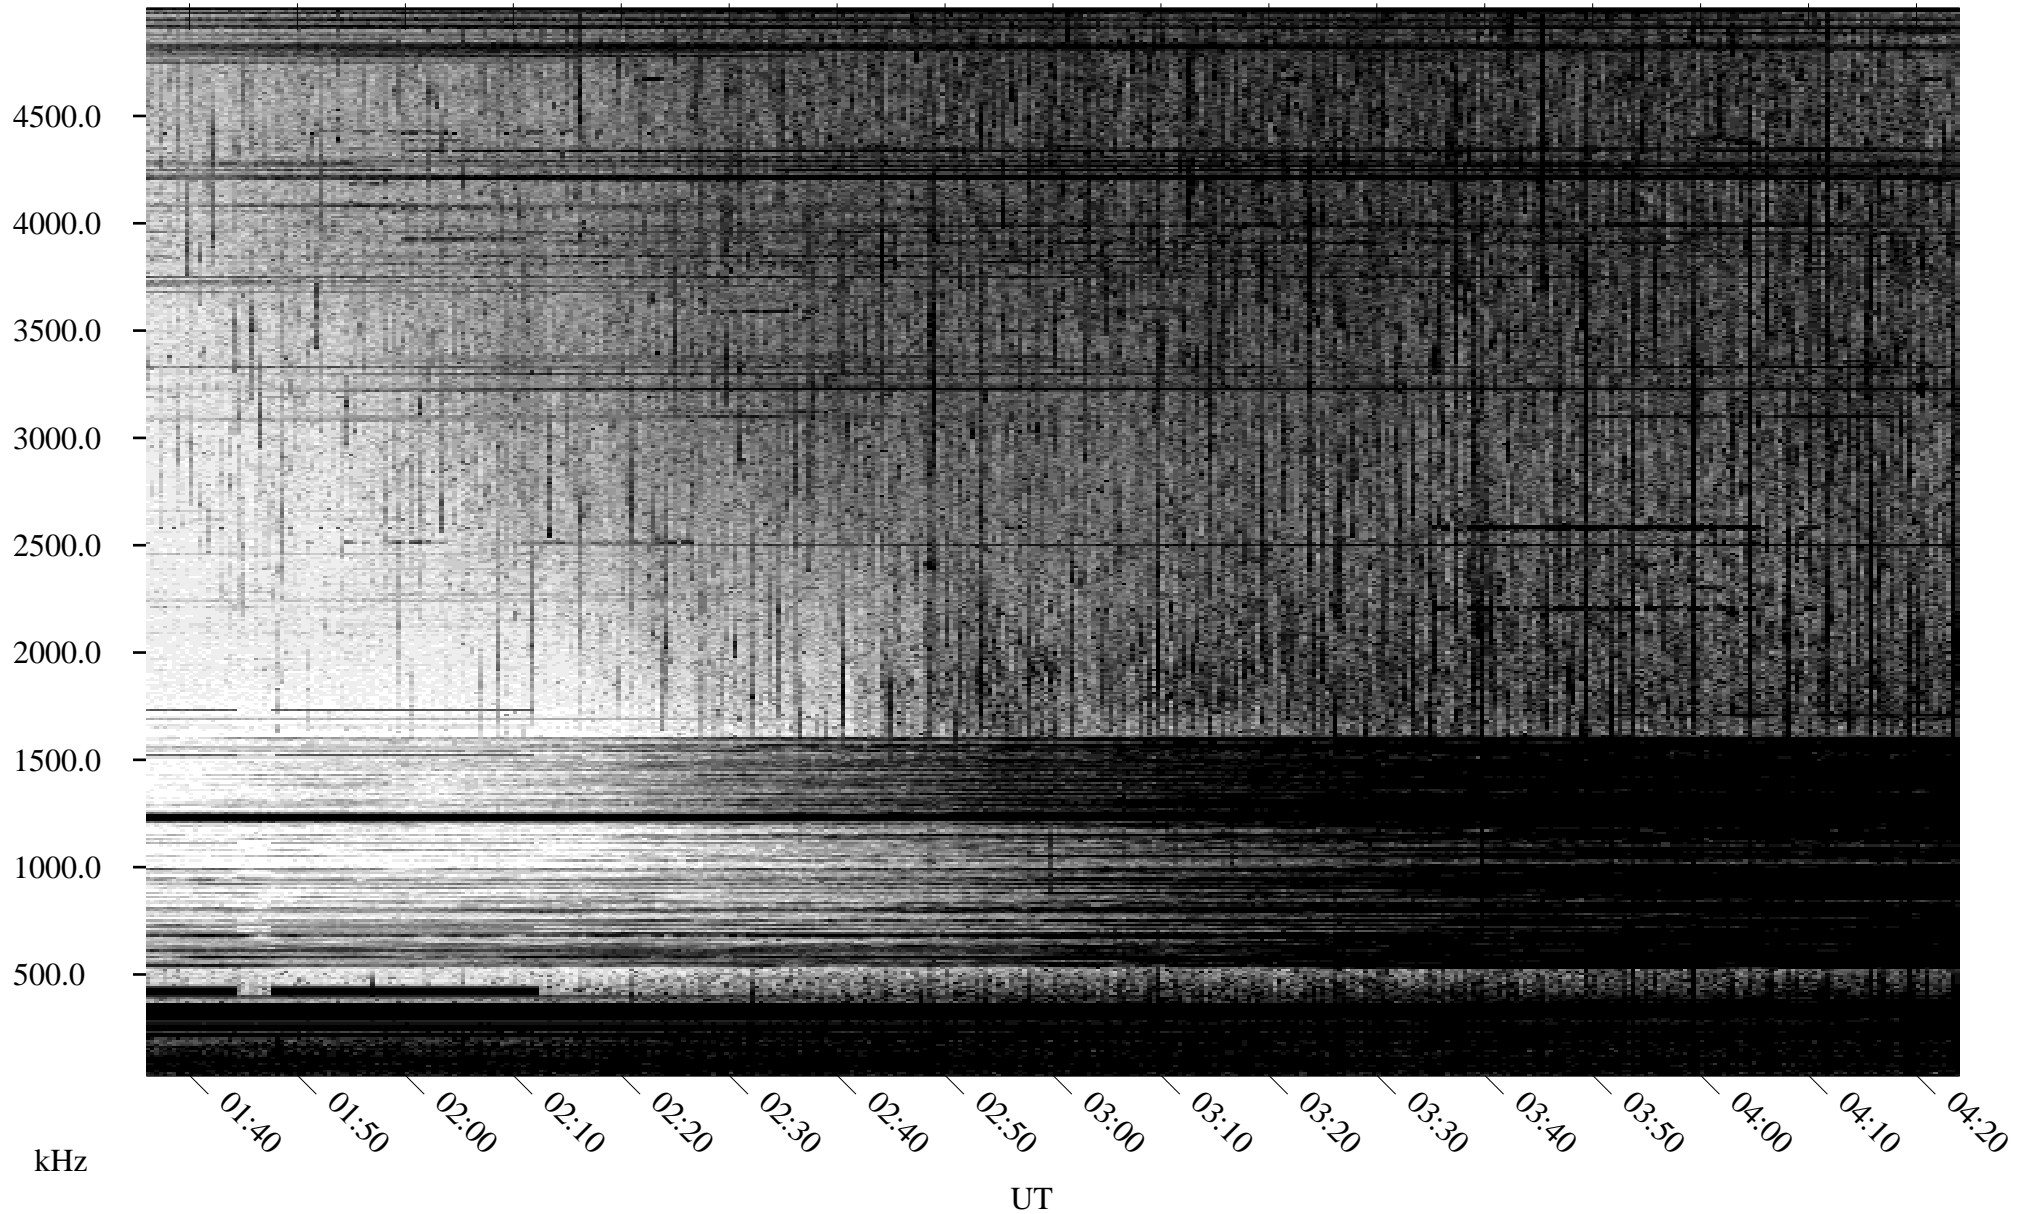

08/18/1995 Churchill, Manitoba

Linear Scale Black = 161 White = 15

ch95230l.r00m max_12

Page 1

08/18/1995 Churchill, Manitoba

Linear Scale Black = 161 White = 15

ch95230l.r00m max_12

Page 2

08/19/1995 Churchill, Manitoba

Linear Scale Black = 161 White = 15

ch95230l.r00m max_12

Page 3

08/19/1995 Churchill, Manitoba

Linear Scale Black = 161 White = 15

ch95230l.r00m max_12

Page 4

08/19/1995 Churchill, Manitoba

Linear Scale Black = 161 White = 15

ch95230l.r00m max_12

Page 5

08/19/1995 Churchill, Manitoba

Linear Scale Black = 161 White = 15

ch95230l.r00m max_12

Page 6

08/19/1995 Churchill, Manitoba

Linear Scale Black = 161 White = 15

ch95230l.r00m max_12

Page 7

08/19/1995 Churchill, Manitoba

Linear Scale Black = 161 White = 15

ch95230l.r00m max_12

Page 8