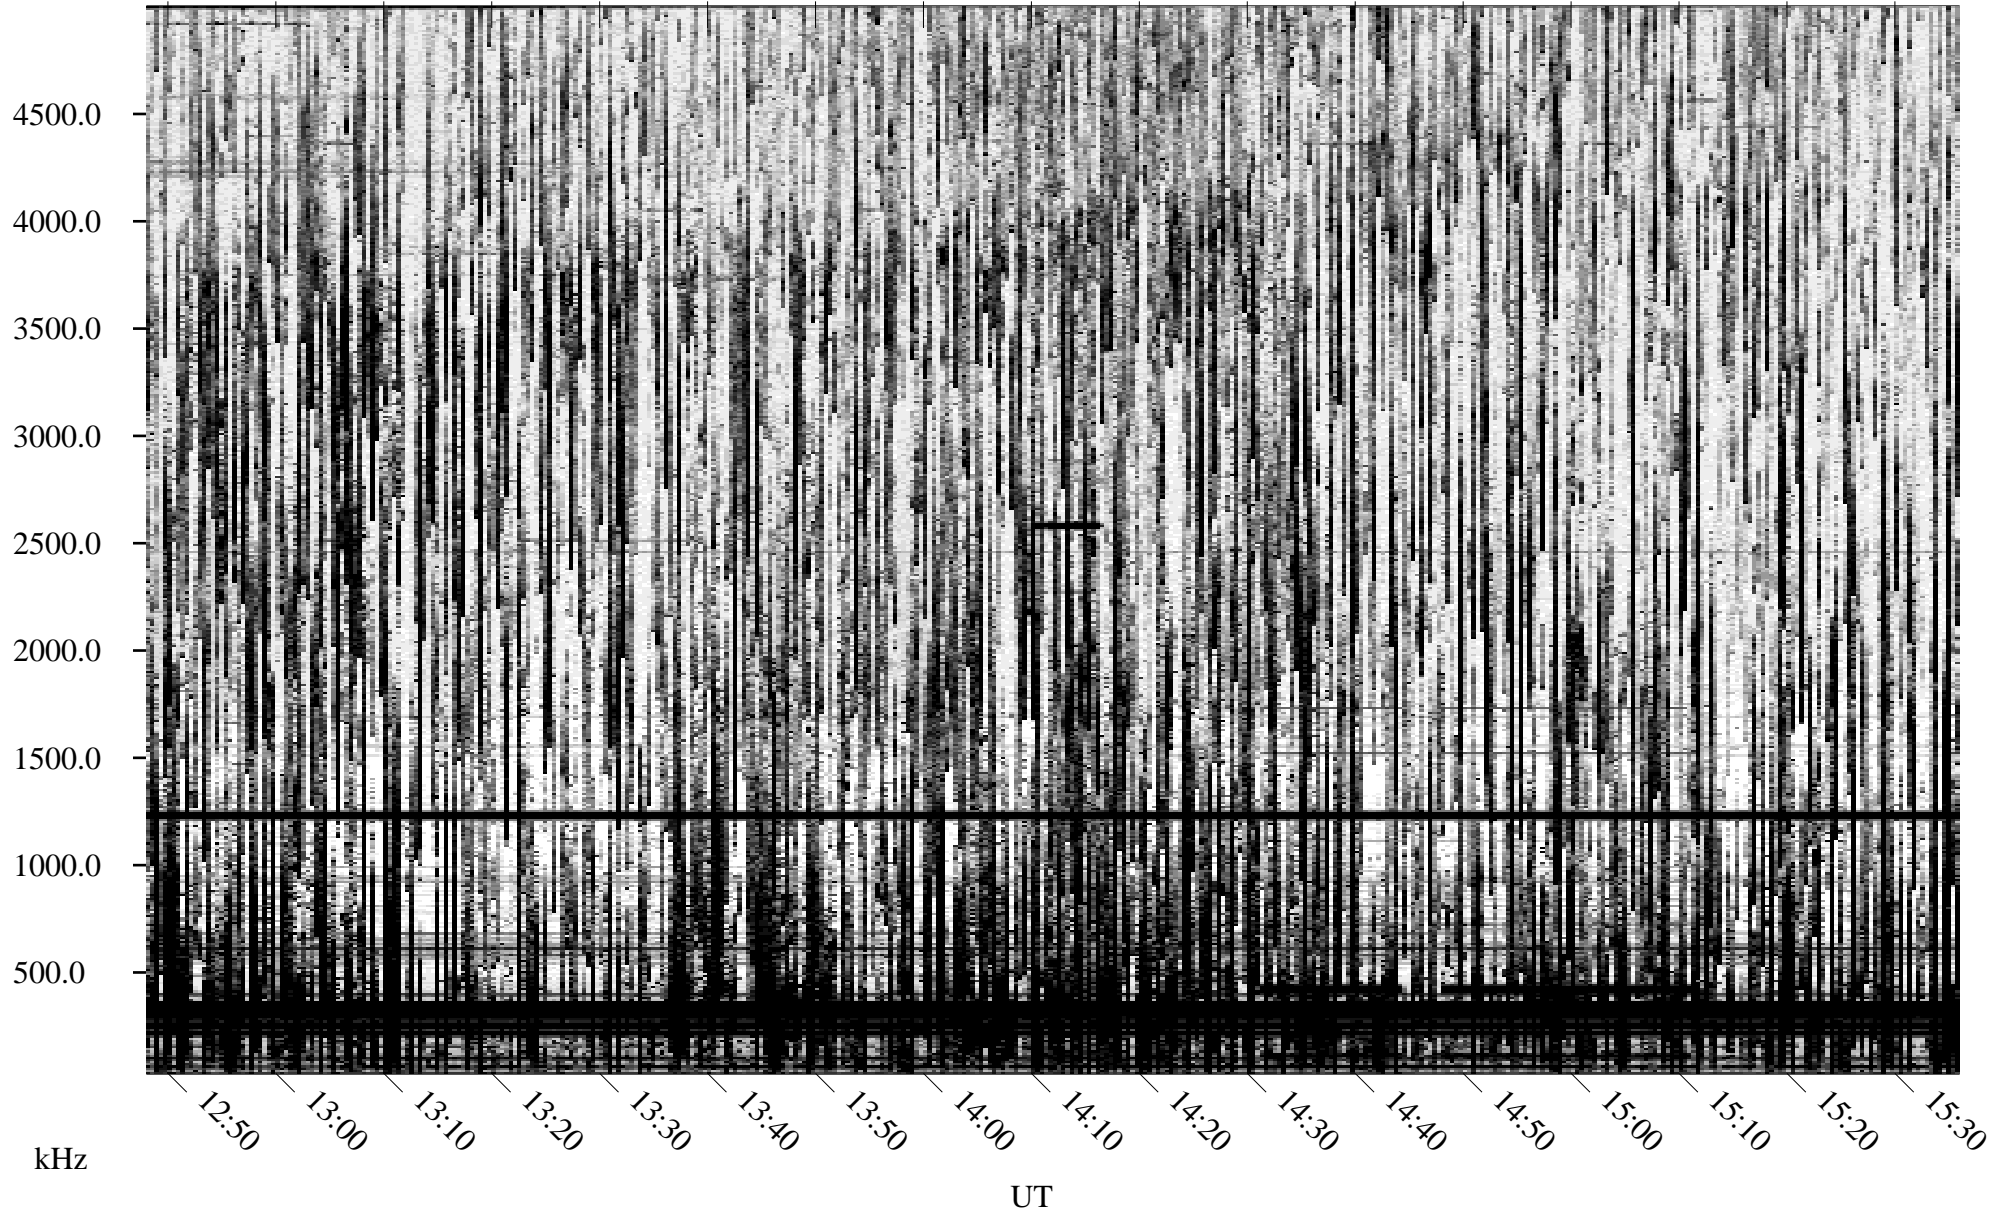

08/18/1995 Churchill, Manitoba

Linear Scale Black = 161 White = 15

ch95230l.r00m max_12

Page 1

08/18/1995 Churchill, Manitoba

Linear Scale Black = 161 White = 15

ch95230l.r00m max_12

Page 2

08/19/1995 Churchill, Manitoba

Linear Scale Black = 161 White = 15

ch95230l.r00m max_12

Page 3

08/19/1995 Churchill, Manitoba

Linear Scale Black = 161 White = 15

ch95230l.r00m max_12

Page 4

08/19/1995 Churchill, Manitoba

Linear Scale Black = 161 White = 15

ch95230l.r00m max_12

Page 5

08/19/1995 Churchill, Manitoba

Linear Scale Black = 161 White = 15

ch95230l.r00m max_12

Page 6

08/19/1995 Churchill, Manitoba

Linear Scale Black = 161 White = 15

ch95230l.r00m max_12

Page 7

08/19/1995 Churchill, Manitoba

Linear Scale Black = 161 White = 15

ch95230l.r00m max_12

Page 8