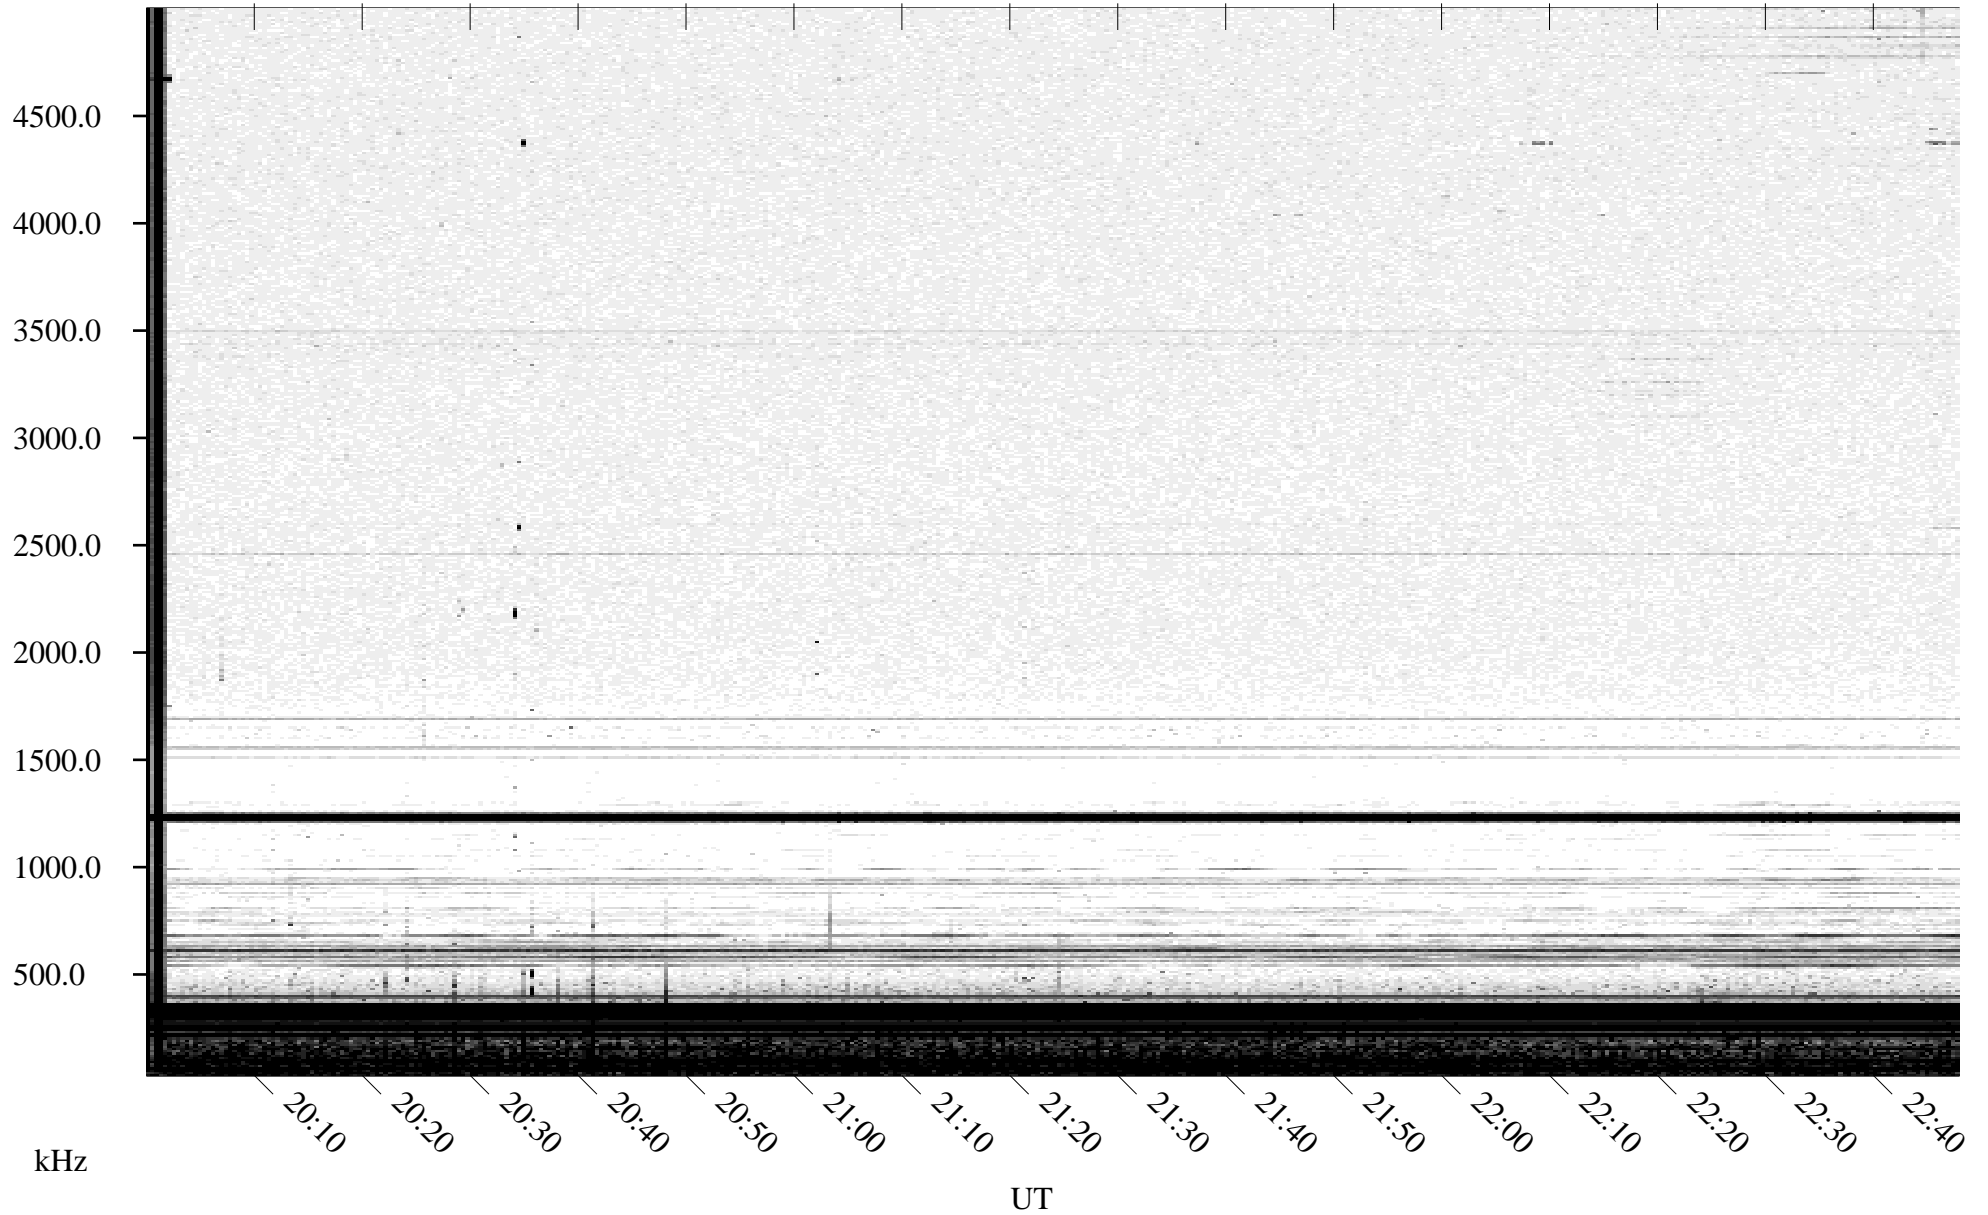

08/18/1995 Churchill, Manitoba

Linear Scale Black = 161 White = 15

ch95230l.r00m max_12

Page 1

08/18/1995 Churchill, Manitoba

Linear Scale Black = 161 White = 15

ch95230l.r00m max_12

Page 2

08/19/1995 Churchill, Manitoba

Linear Scale Black = 161 White = 15

ch95230l.r00m max_12

Page 3

08/19/1995 Churchill, Manitoba

Linear Scale Black = 161 White = 15

ch95230l.r00m max_12

Page 4

08/19/1995 Churchill, Manitoba

Linear Scale Black = 161 White = 15

ch95230l.r00m max_12

Page 5

08/19/1995 Churchill, Manitoba

Linear Scale Black = 161 White = 15

ch95230l.r00m max_12

Page 6

08/19/1995 Churchill, Manitoba

Linear Scale Black = 161 White = 15

ch95230l.r00m max_12

Page 7

08/19/1995 Churchill, Manitoba

Linear Scale Black = 161 White = 15

ch95230l.r00m max_12

Page 8