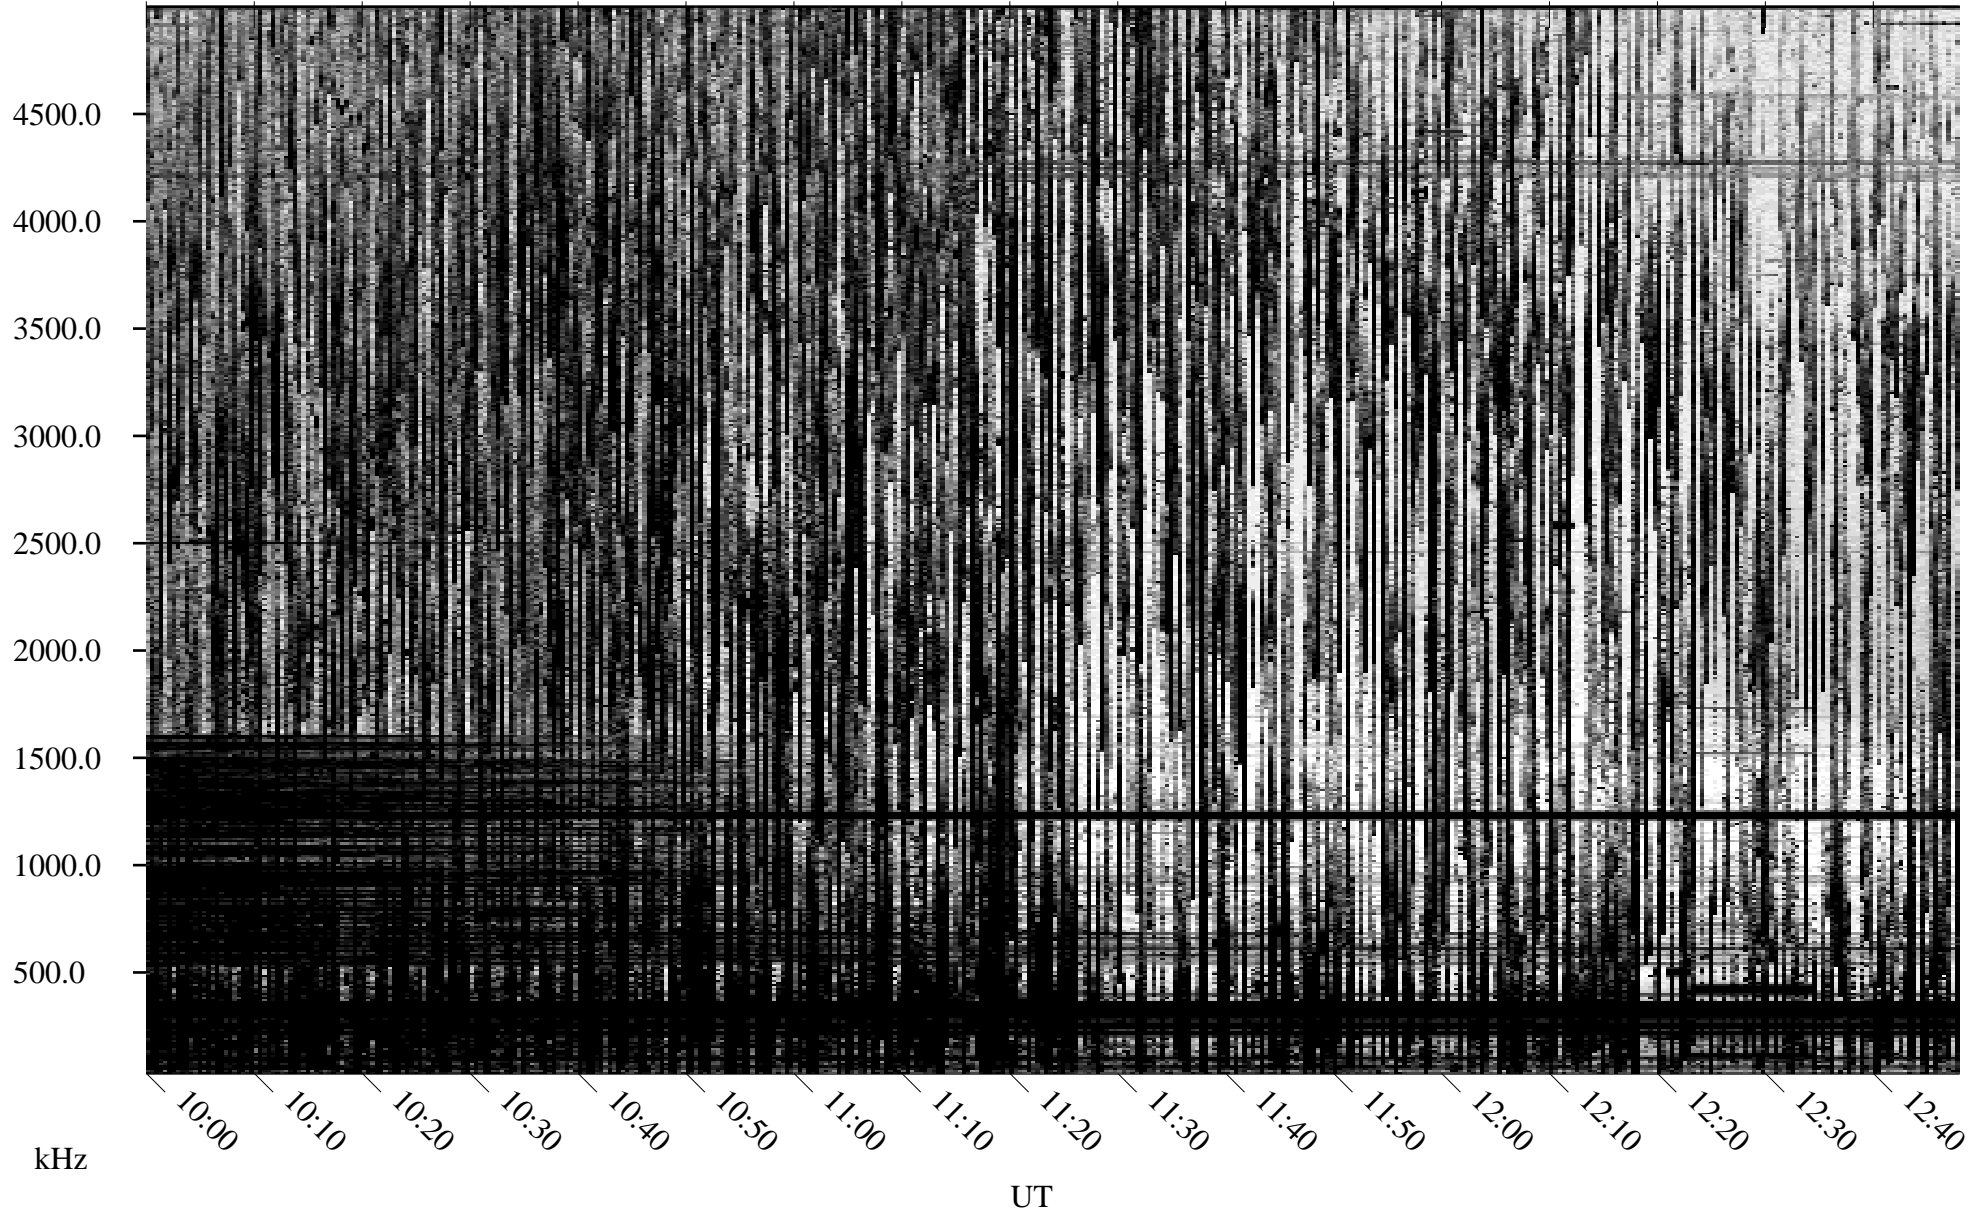

08/18/1995 Churchill, Manitoba

Linear Scale Black = 161 White = 15

ch95230l.r00m max_12

Page 1

08/18/1995 Churchill, Manitoba

Linear Scale Black = 161 White = 15

ch95230l.r00m max_12

Page 2

08/19/1995 Churchill, Manitoba

Linear Scale Black = 161 White = 15

ch95230l.r00m max_12

Page 3

08/19/1995 Churchill, Manitoba

Linear Scale Black = 161 White = 15

ch95230l.r00m max_12

Page 4

08/19/1995 Churchill, Manitoba

Linear Scale Black = 161 White = 15

ch95230l.r00m max_12

Page 5

08/19/1995 Churchill, Manitoba

Linear Scale Black = 161 White = 15

ch95230l.r00m max_12

Page 6

08/19/1995 Churchill, Manitoba

Linear Scale Black = 161 White = 15

ch95230l.r00m max_12

Page 7

08/19/1995 Churchill, Manitoba

Linear Scale Black = 161 White = 15

ch95230l.r00m max_12

Page 8