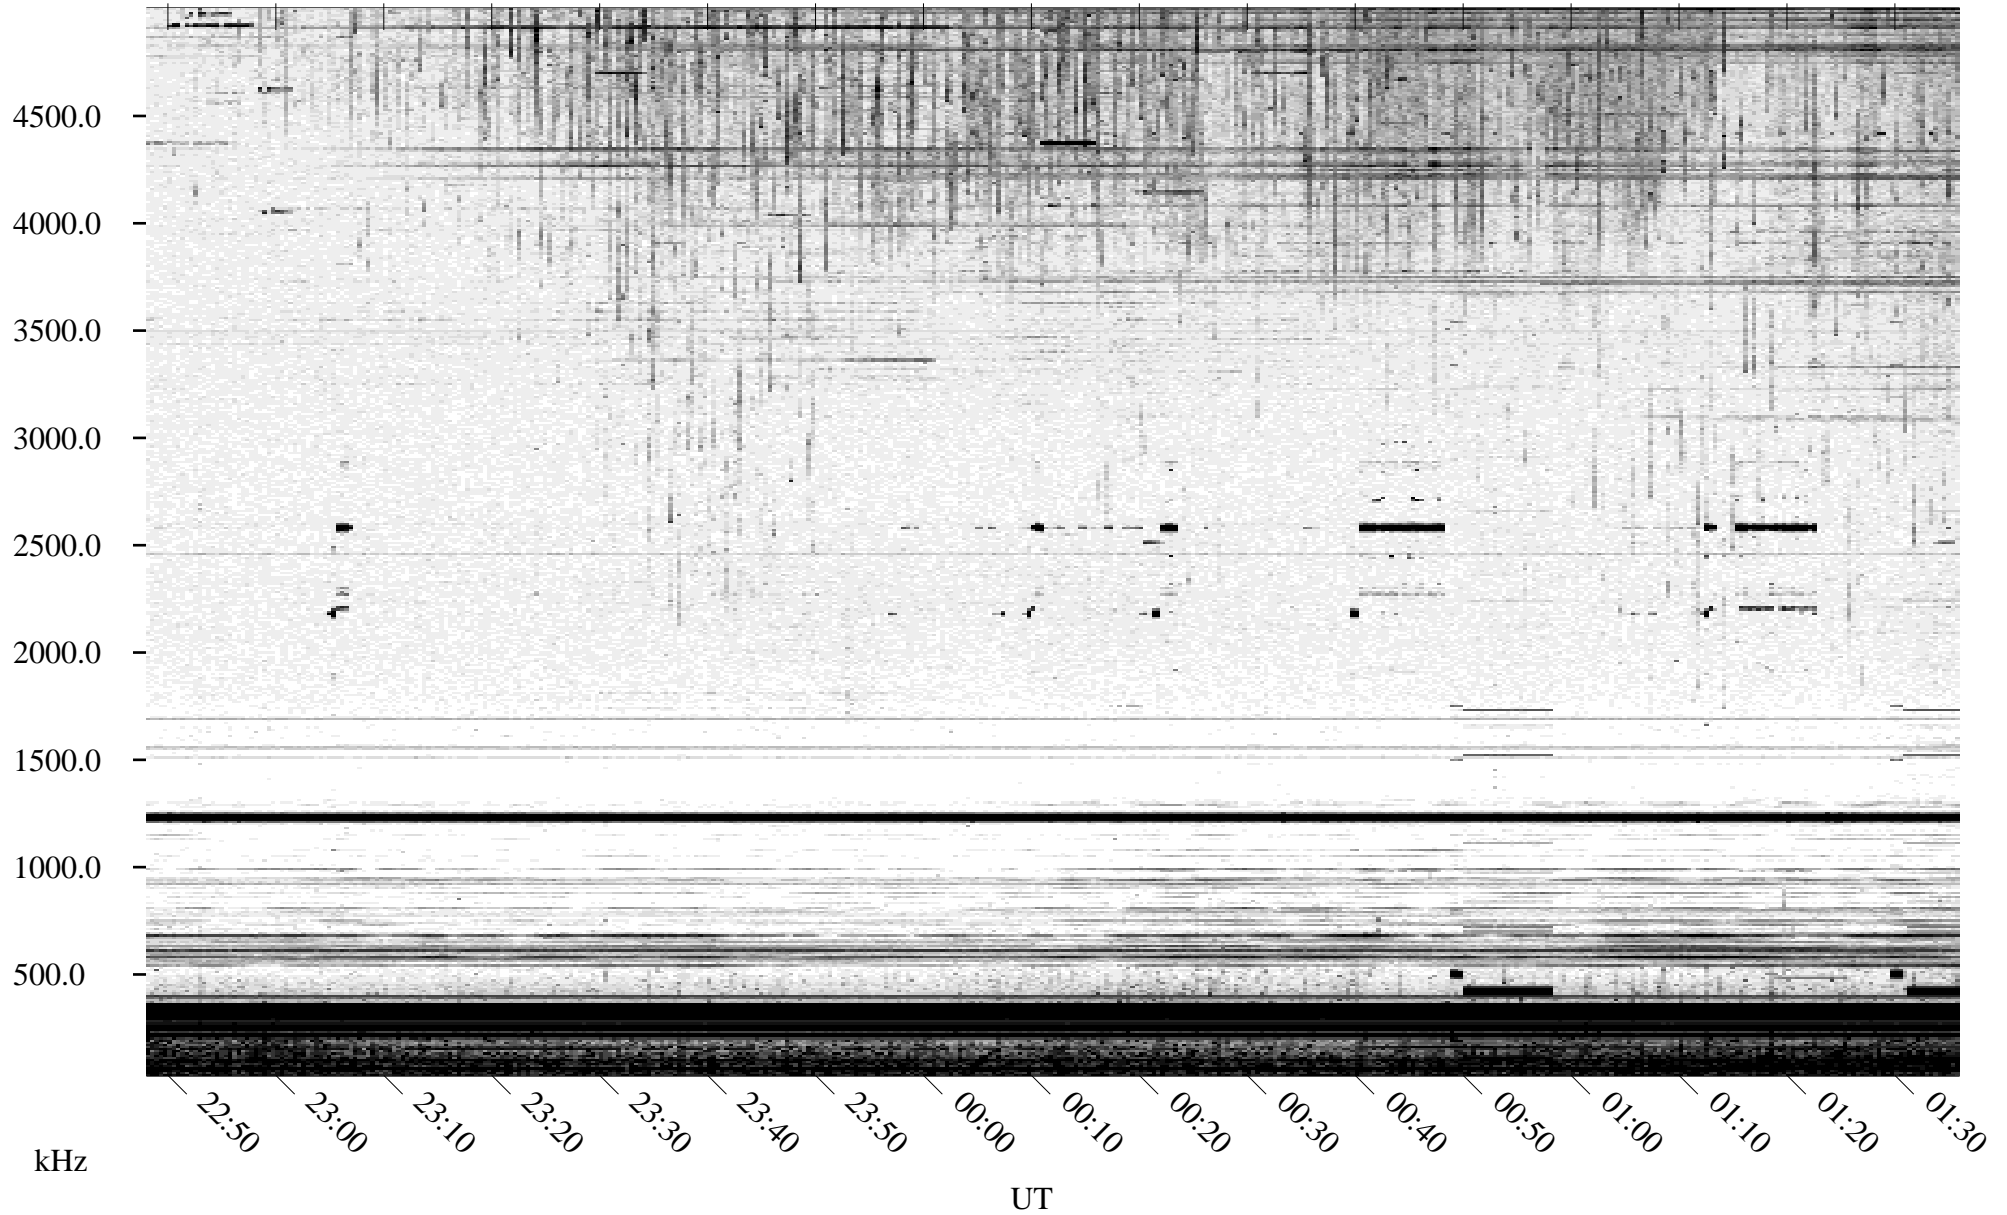

08/18/1995 Churchill, Manitoba

Linear Scale Black = 161 White = 15

ch95230l.r00m max_12

Page 1

08/18/1995 Churchill, Manitoba

Linear Scale Black = 161 White = 15

ch95230l.r00m max_12

Page 2

08/19/1995 Churchill, Manitoba

Linear Scale Black = 161 White = 15

ch95230l.r00m max_12

Page 3

08/19/1995 Churchill, Manitoba

Linear Scale Black = 161 White = 15

ch95230l.r00m max_12

Page 4

08/19/1995 Churchill, Manitoba

Linear Scale Black = 161 White = 15

ch95230l.r00m max_12

Page 5

08/19/1995 Churchill, Manitoba

Linear Scale Black = 161 White = 15

ch95230l.r00m max_12

Page 6

08/19/1995 Churchill, Manitoba

Linear Scale Black = 161 White = 15

ch95230l.r00m max_12

Page 7

08/19/1995 Churchill, Manitoba

Linear Scale Black = 161 White = 15

ch95230l.r00m max_12

Page 8