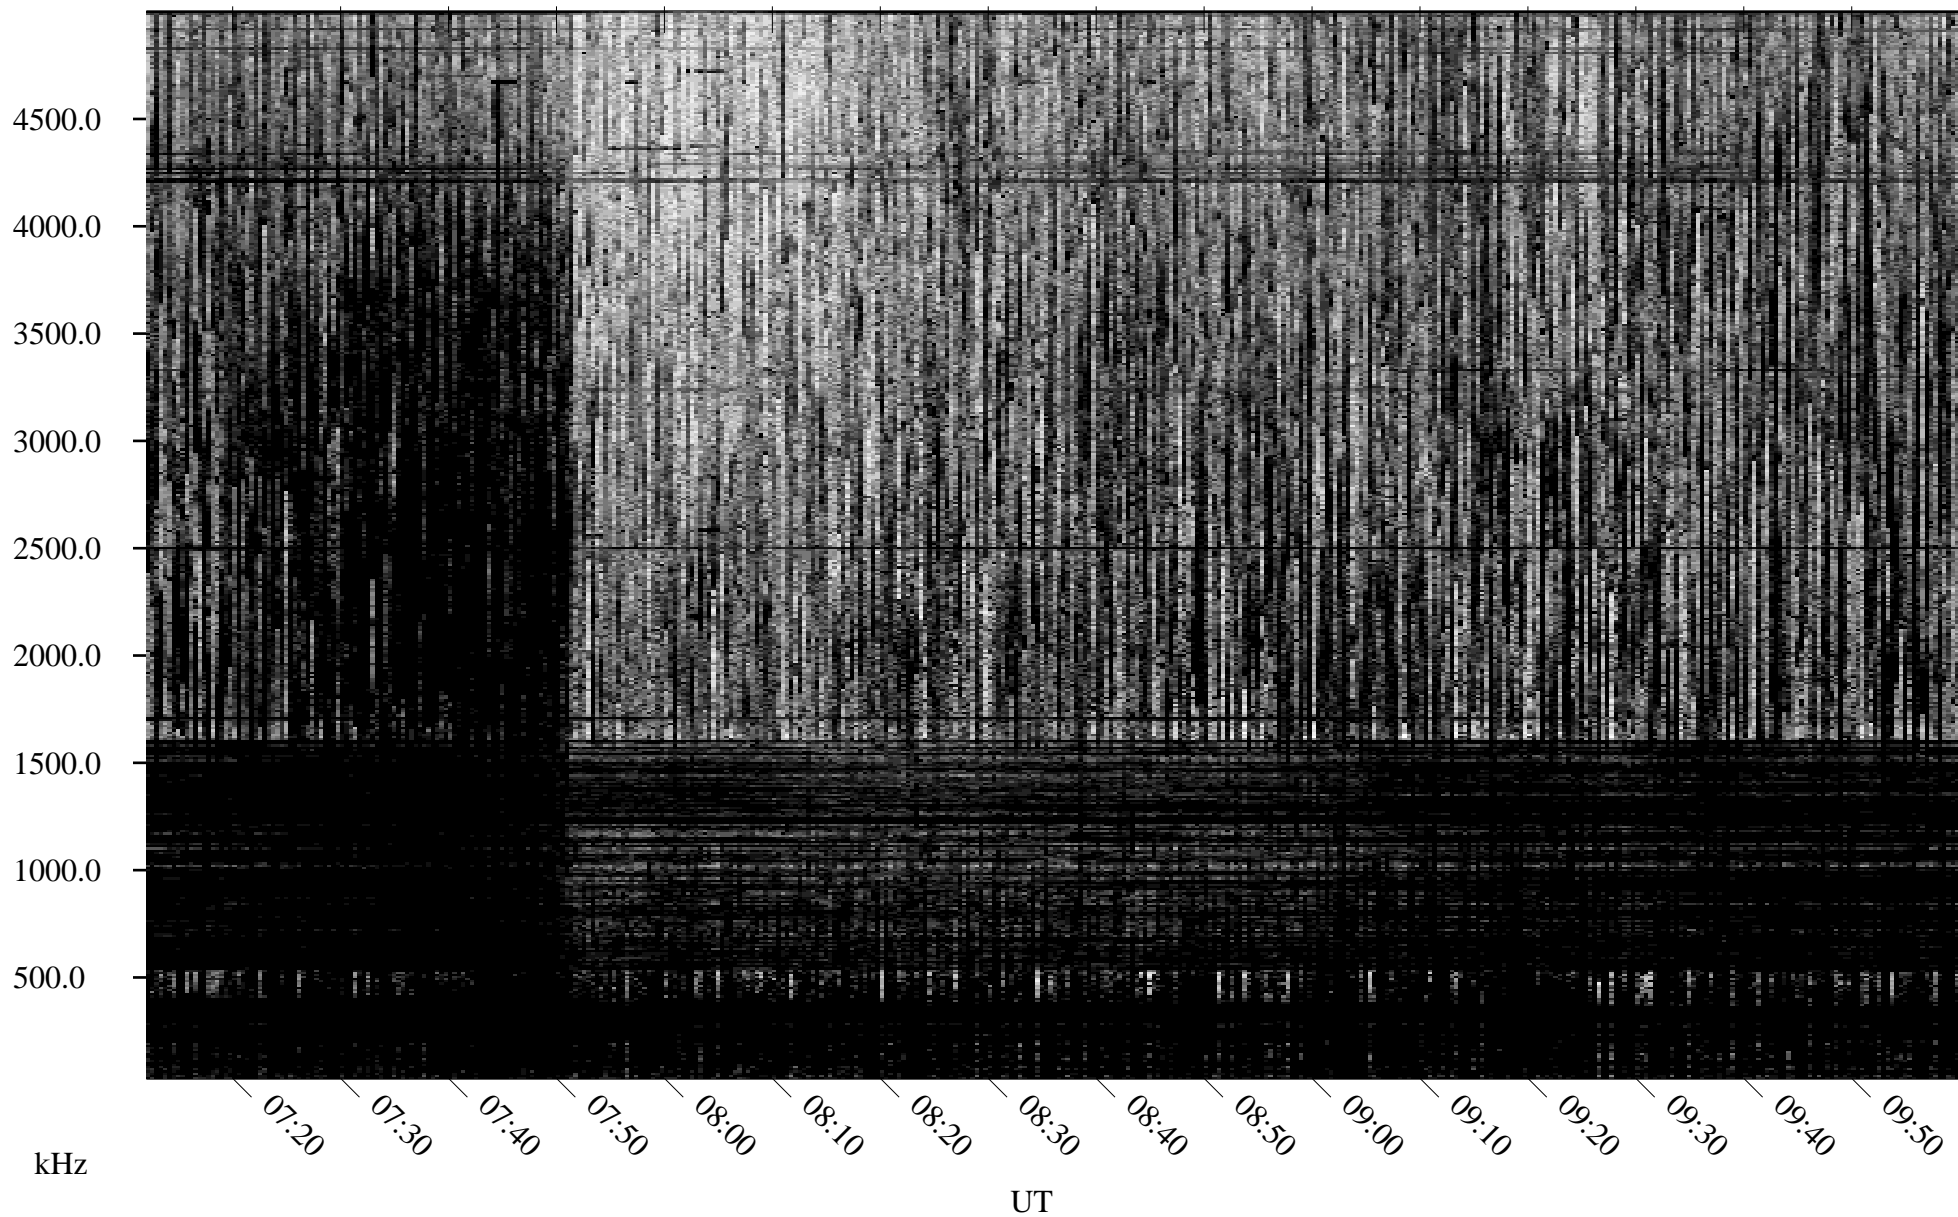

08/18/1995 Churchill, Manitoba

Linear Scale Black = 161 White = 15

ch95230l.r00m max_12

Page 1

08/18/1995 Churchill, Manitoba

Linear Scale Black = 161 White = 15

ch95230l.r00m max_12

Page 2

08/19/1995 Churchill, Manitoba

Linear Scale Black = 161 White = 15

ch95230l.r00m max_12

Page 3

08/19/1995 Churchill, Manitoba

Linear Scale Black = 161 White = 15

ch95230l.r00m max_12

Page 4

08/19/1995 Churchill, Manitoba

Linear Scale Black = 161 White = 15

ch95230l.r00m max_12

Page 5

08/19/1995 Churchill, Manitoba

Linear Scale Black = 161 White = 15

ch95230l.r00m max_12

Page 6

08/19/1995 Churchill, Manitoba

Linear Scale Black = 161 White = 15

ch95230l.r00m max_12

Page 7

08/19/1995 Churchill, Manitoba

Linear Scale Black = 161 White = 15

ch95230l.r00m max_12

Page 8