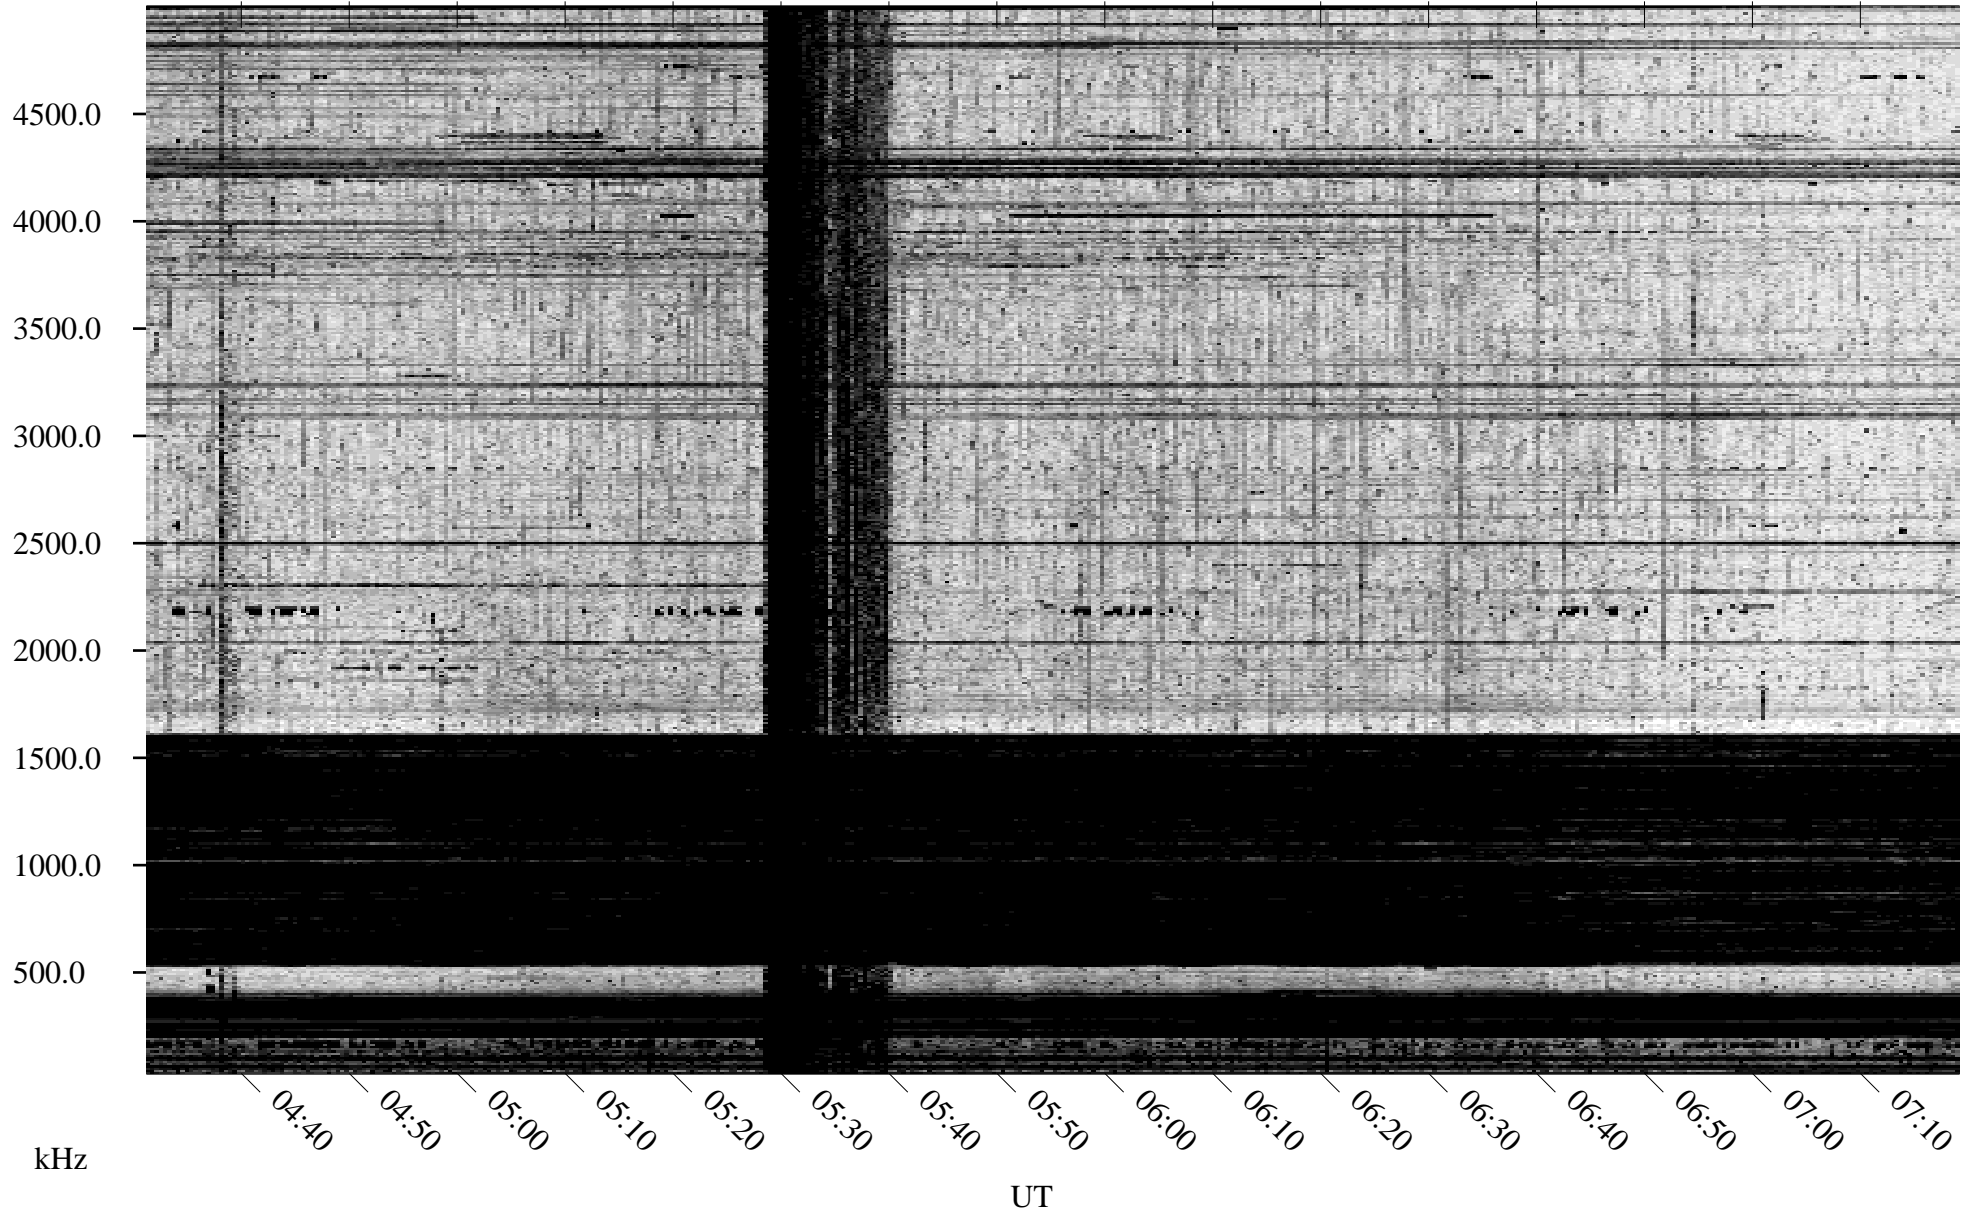

08/19/1995 Churchill, Manitoba

Linear Scale Black = 161 White = 15

ch95231l.r01m max_12

Page 1

08/19/1995 Churchill, Manitoba

Linear Scale Black = 161 White = 15

ch95231l.r01m max_12

Page 2

08/20/1995 Churchill, Manitoba

Linear Scale Black = 161 White = 15

ch95231l.r01m max_12

Page 3

08/20/1995 Churchill, Manitoba

Linear Scale Black = 161 White = 15

ch95231l.r01m max_12

Page 4

08/20/1995 Churchill, Manitoba

Linear Scale Black = 161 White = 15

ch95231l.r01m max_12

Page 5

08/20/1995 Churchill, Manitoba

Linear Scale Black = 161 White = 15

ch95231l.r01m max_12

Page 6

08/20/1995 Churchill, Manitoba

Linear Scale Black = 161 White = 15

ch95231l.r01m max_12

Page 7

08/20/1995 Churchill, Manitoba

Linear Scale Black = 161 White = 15

ch95231l.r01m max_12

Page 8