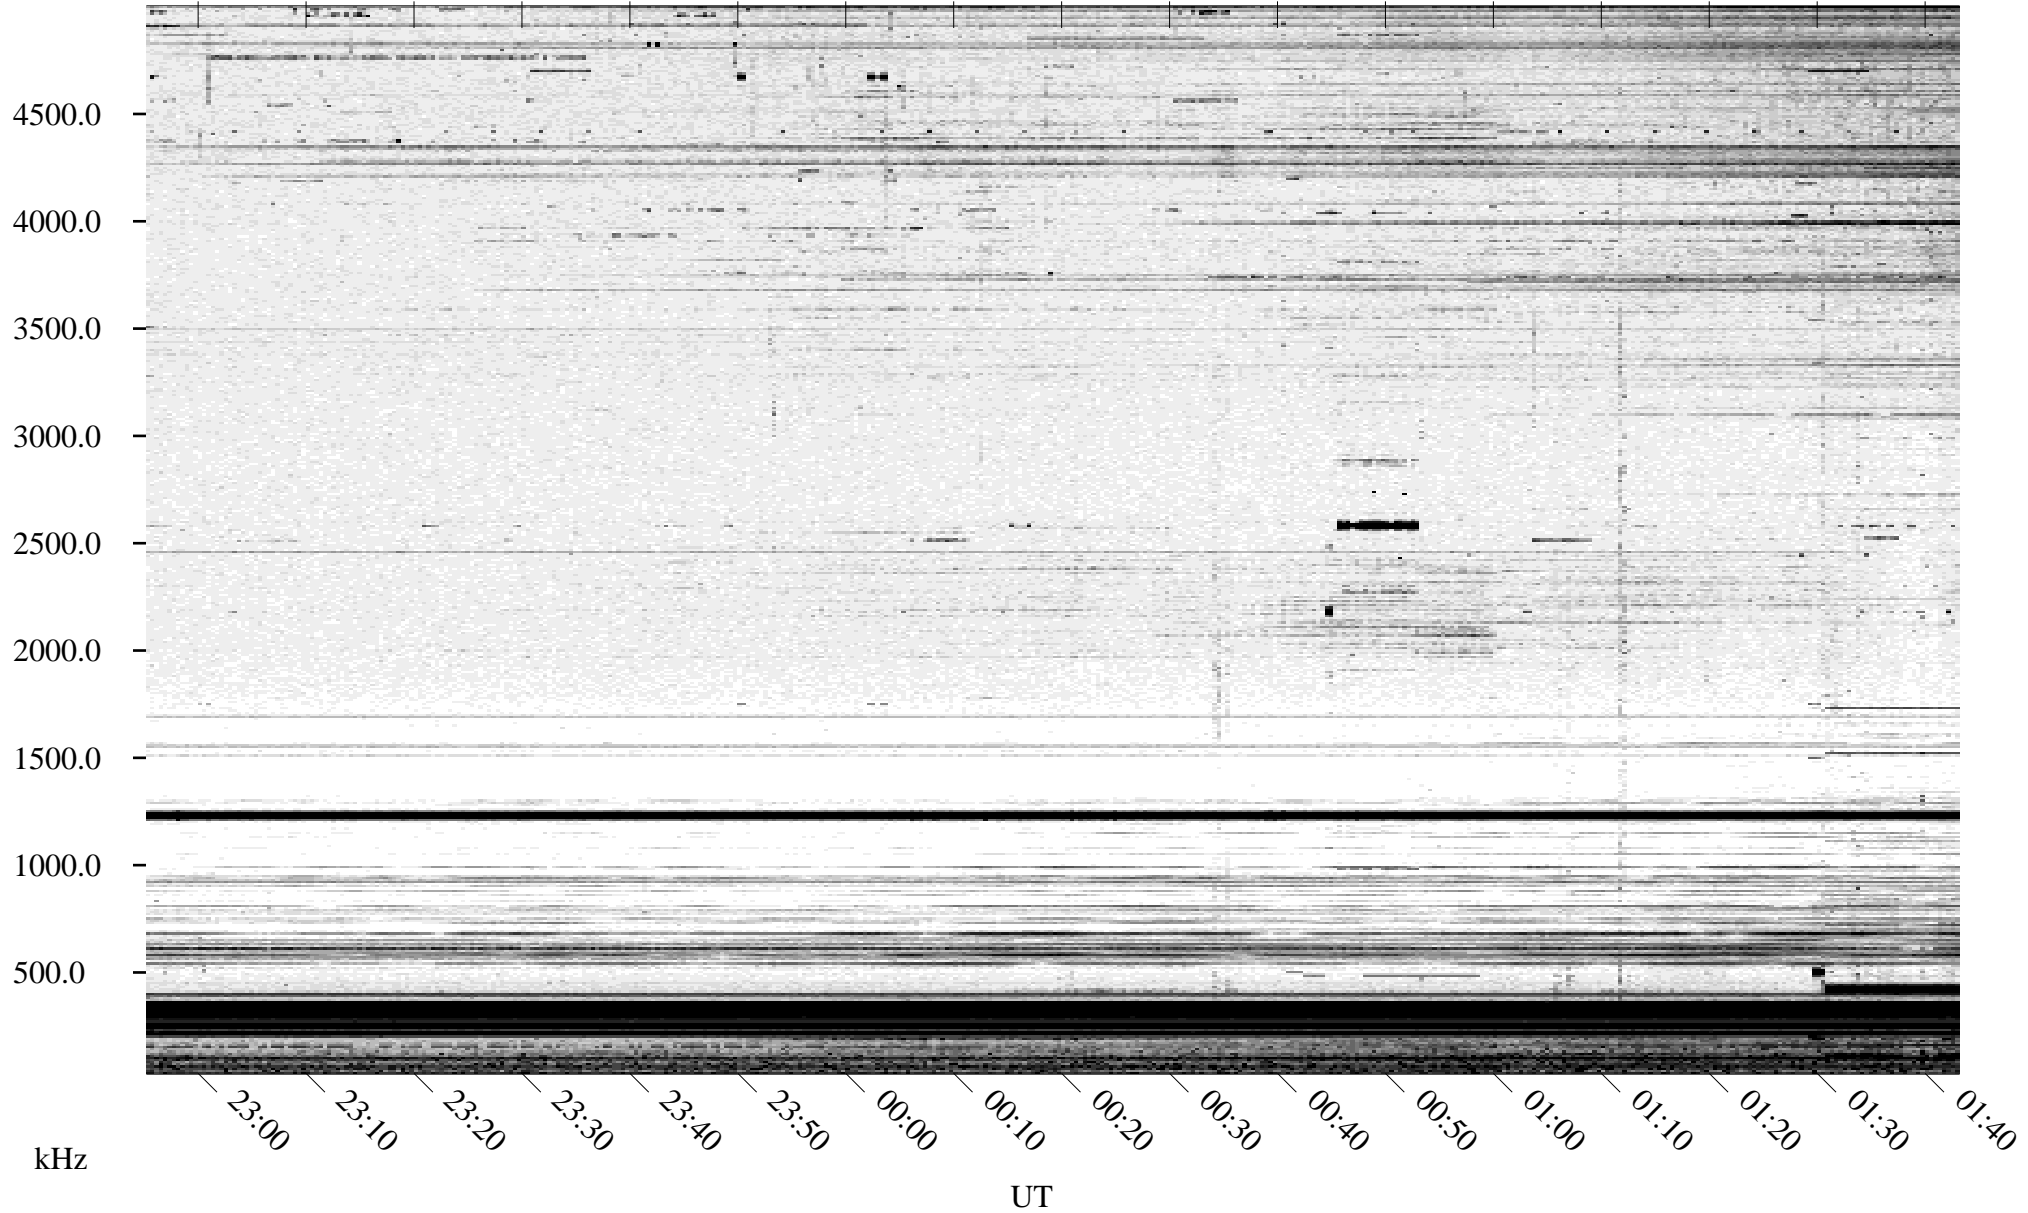

08/19/1995 Churchill, Manitoba

Linear Scale Black = 161 White = 15

ch95231l.r01m max_12

Page 1

08/19/1995 Churchill, Manitoba

Linear Scale Black = 161 White = 15

ch95231l.r01m max_12

Page 2

08/20/1995 Churchill, Manitoba

Linear Scale Black = 161 White = 15

ch95231l.r01m max_12

Page 3

08/20/1995 Churchill, Manitoba

Linear Scale Black = 161 White = 15

ch95231l.r01m max_12

Page 4

08/20/1995 Churchill, Manitoba

Linear Scale Black = 161 White = 15

ch95231l.r01m max_12

Page 5

08/20/1995 Churchill, Manitoba

Linear Scale Black = 161 White = 15

ch95231l.r01m max_12

Page 6

08/20/1995 Churchill, Manitoba

Linear Scale Black = 161 White = 15

ch95231l.r01m max_12

Page 7

08/20/1995 Churchill, Manitoba

Linear Scale Black = 161 White = 15

ch95231l.r01m max_12

Page 8