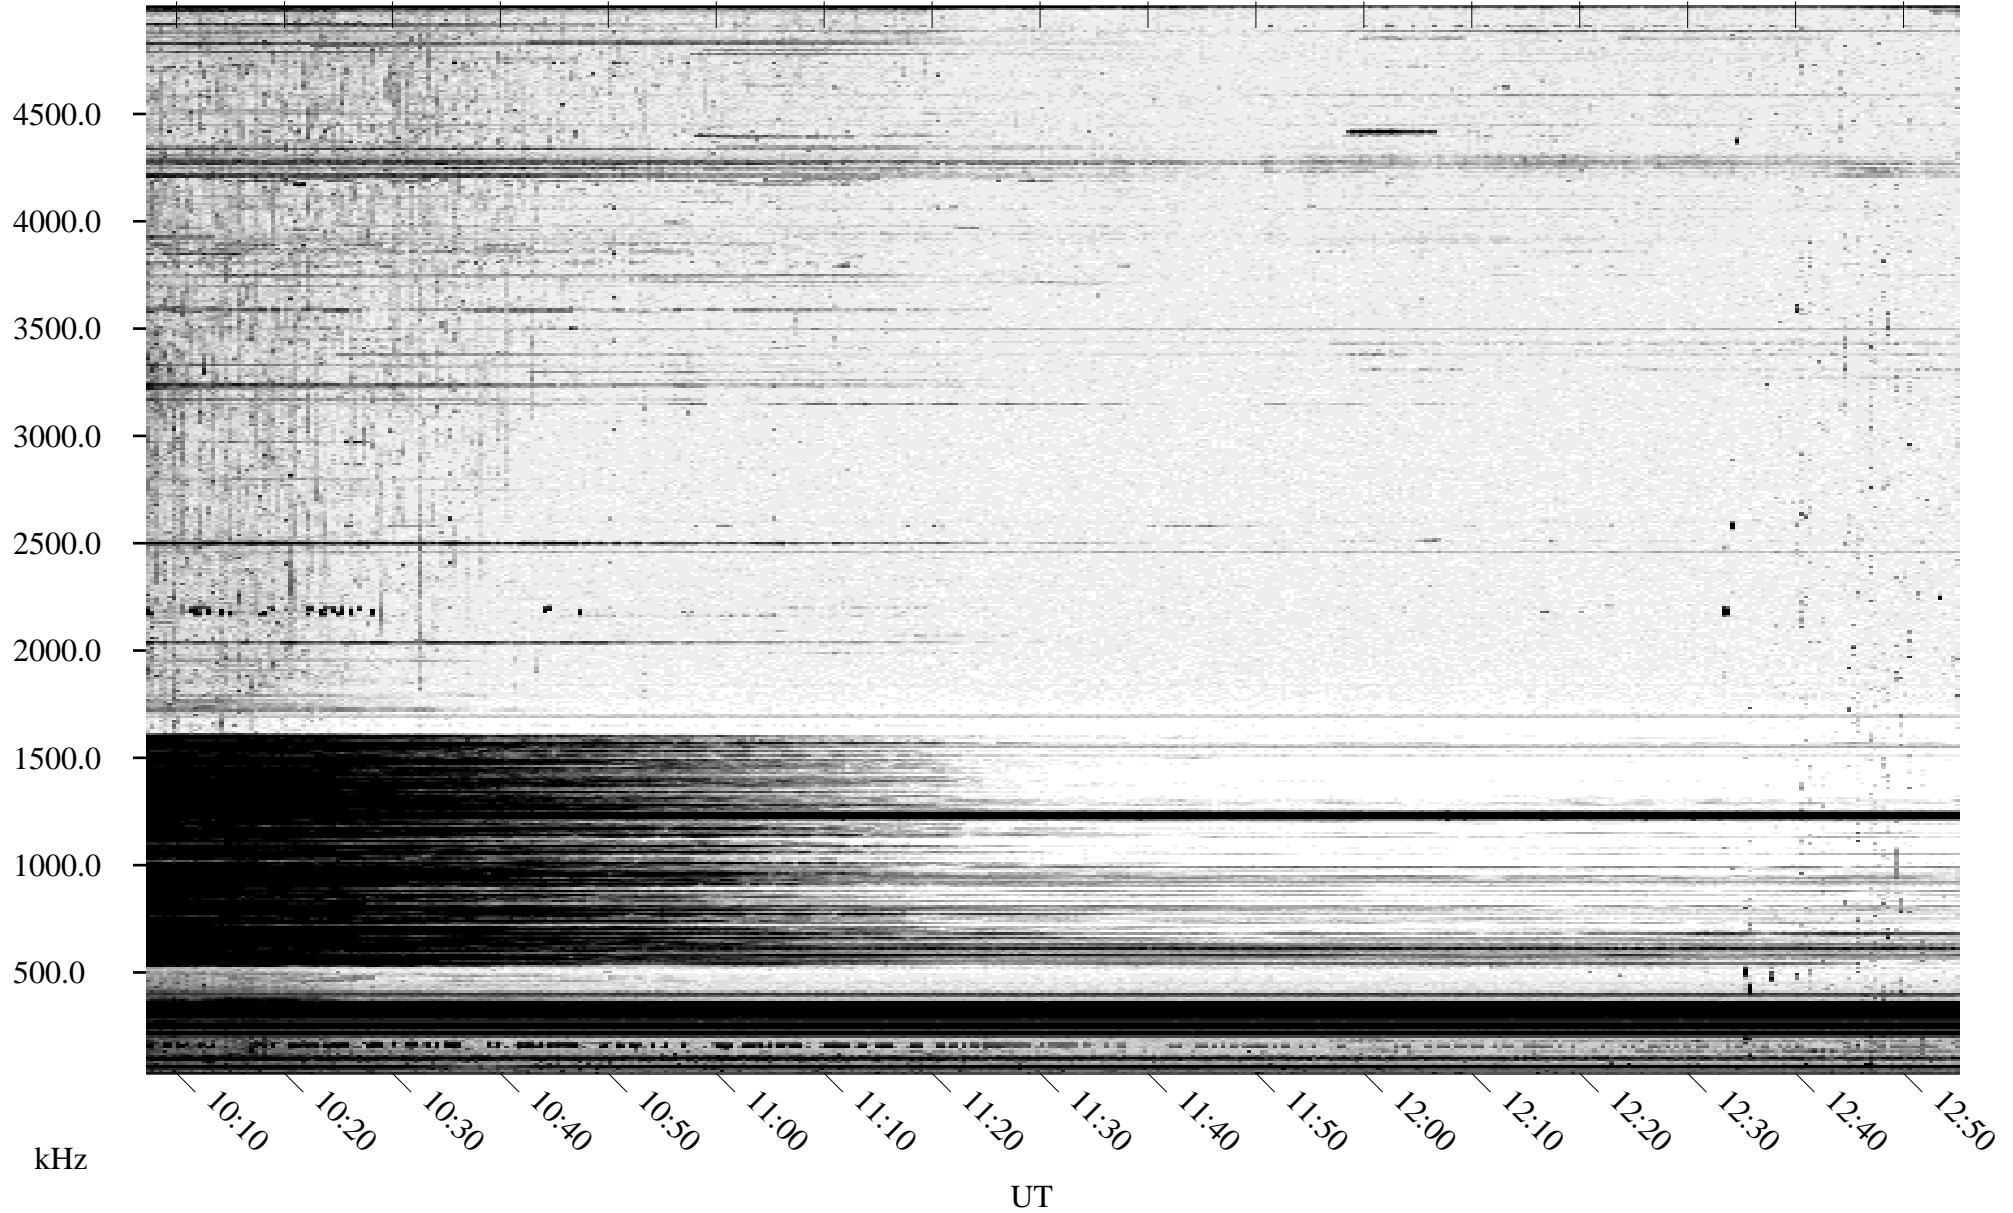

08/19/1995 Churchill, Manitoba

Linear Scale Black = 161 White = 15

ch95231l.r01m max_12

Page 1

08/19/1995 Churchill, Manitoba

Linear Scale Black = 161 White = 15

ch95231l.r01m max_12

Page 2

08/20/1995 Churchill, Manitoba

Linear Scale Black = 161 White = 15

ch95231l.r01m max_12

Page 3

08/20/1995 Churchill, Manitoba

Linear Scale Black = 161 White = 15

ch95231l.r01m max_12

Page 4

08/20/1995 Churchill, Manitoba

Linear Scale Black = 161 White = 15

ch95231l.r01m max_12

Page 5

08/20/1995 Churchill, Manitoba

Linear Scale Black = 161 White = 15

ch95231l.r01m max_12

Page 6

08/20/1995 Churchill, Manitoba

Linear Scale Black = 161 White = 15

ch95231l.r01m max_12

Page 7

08/20/1995 Churchill, Manitoba

Linear Scale Black = 161 White = 15

ch95231l.r01m max_12

Page 8