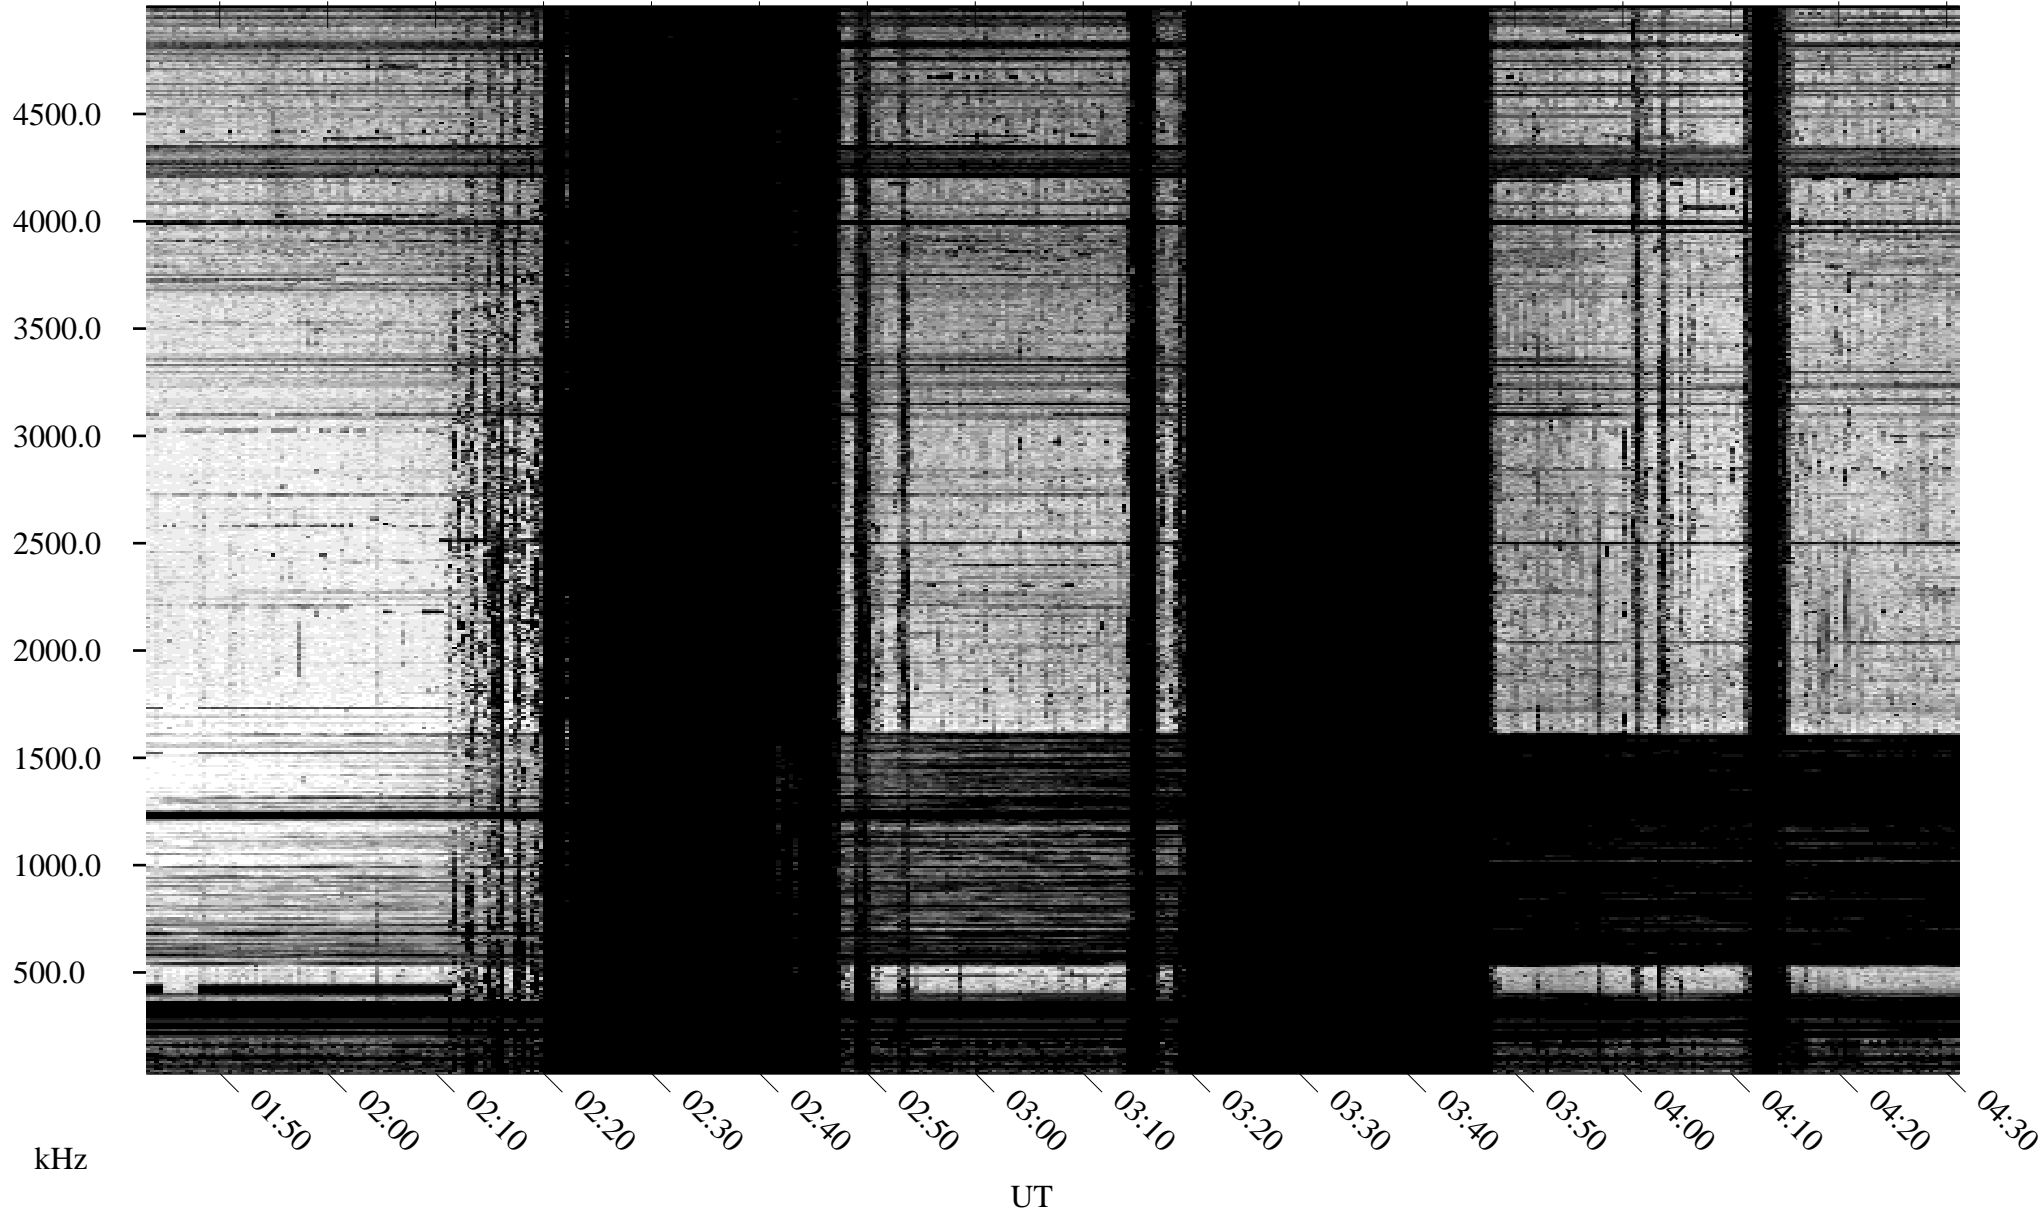

08/19/1995 Churchill, Manitoba

Linear Scale Black = 161 White = 15

ch95231l.r01m max_12

Page 1

08/19/1995 Churchill, Manitoba

Linear Scale Black = 161 White = 15

ch95231l.r01m max_12

Page 2

08/20/1995 Churchill, Manitoba

Linear Scale Black = 161 White = 15

ch95231l.r01m max_12

Page 3

08/20/1995 Churchill, Manitoba

Linear Scale Black = 161 White = 15

ch95231l.r01m max_12

Page 4

08/20/1995 Churchill, Manitoba

Linear Scale Black = 161 White = 15

ch95231l.r01m max_12

Page 5

08/20/1995 Churchill, Manitoba

Linear Scale Black = 161 White = 15

ch95231l.r01m max_12

Page 6

08/20/1995 Churchill, Manitoba

Linear Scale Black = 161 White = 15

ch95231l.r01m max_12

Page 7

08/20/1995 Churchill, Manitoba

Linear Scale Black = 161 White = 15

ch95231l.r01m max_12

Page 8