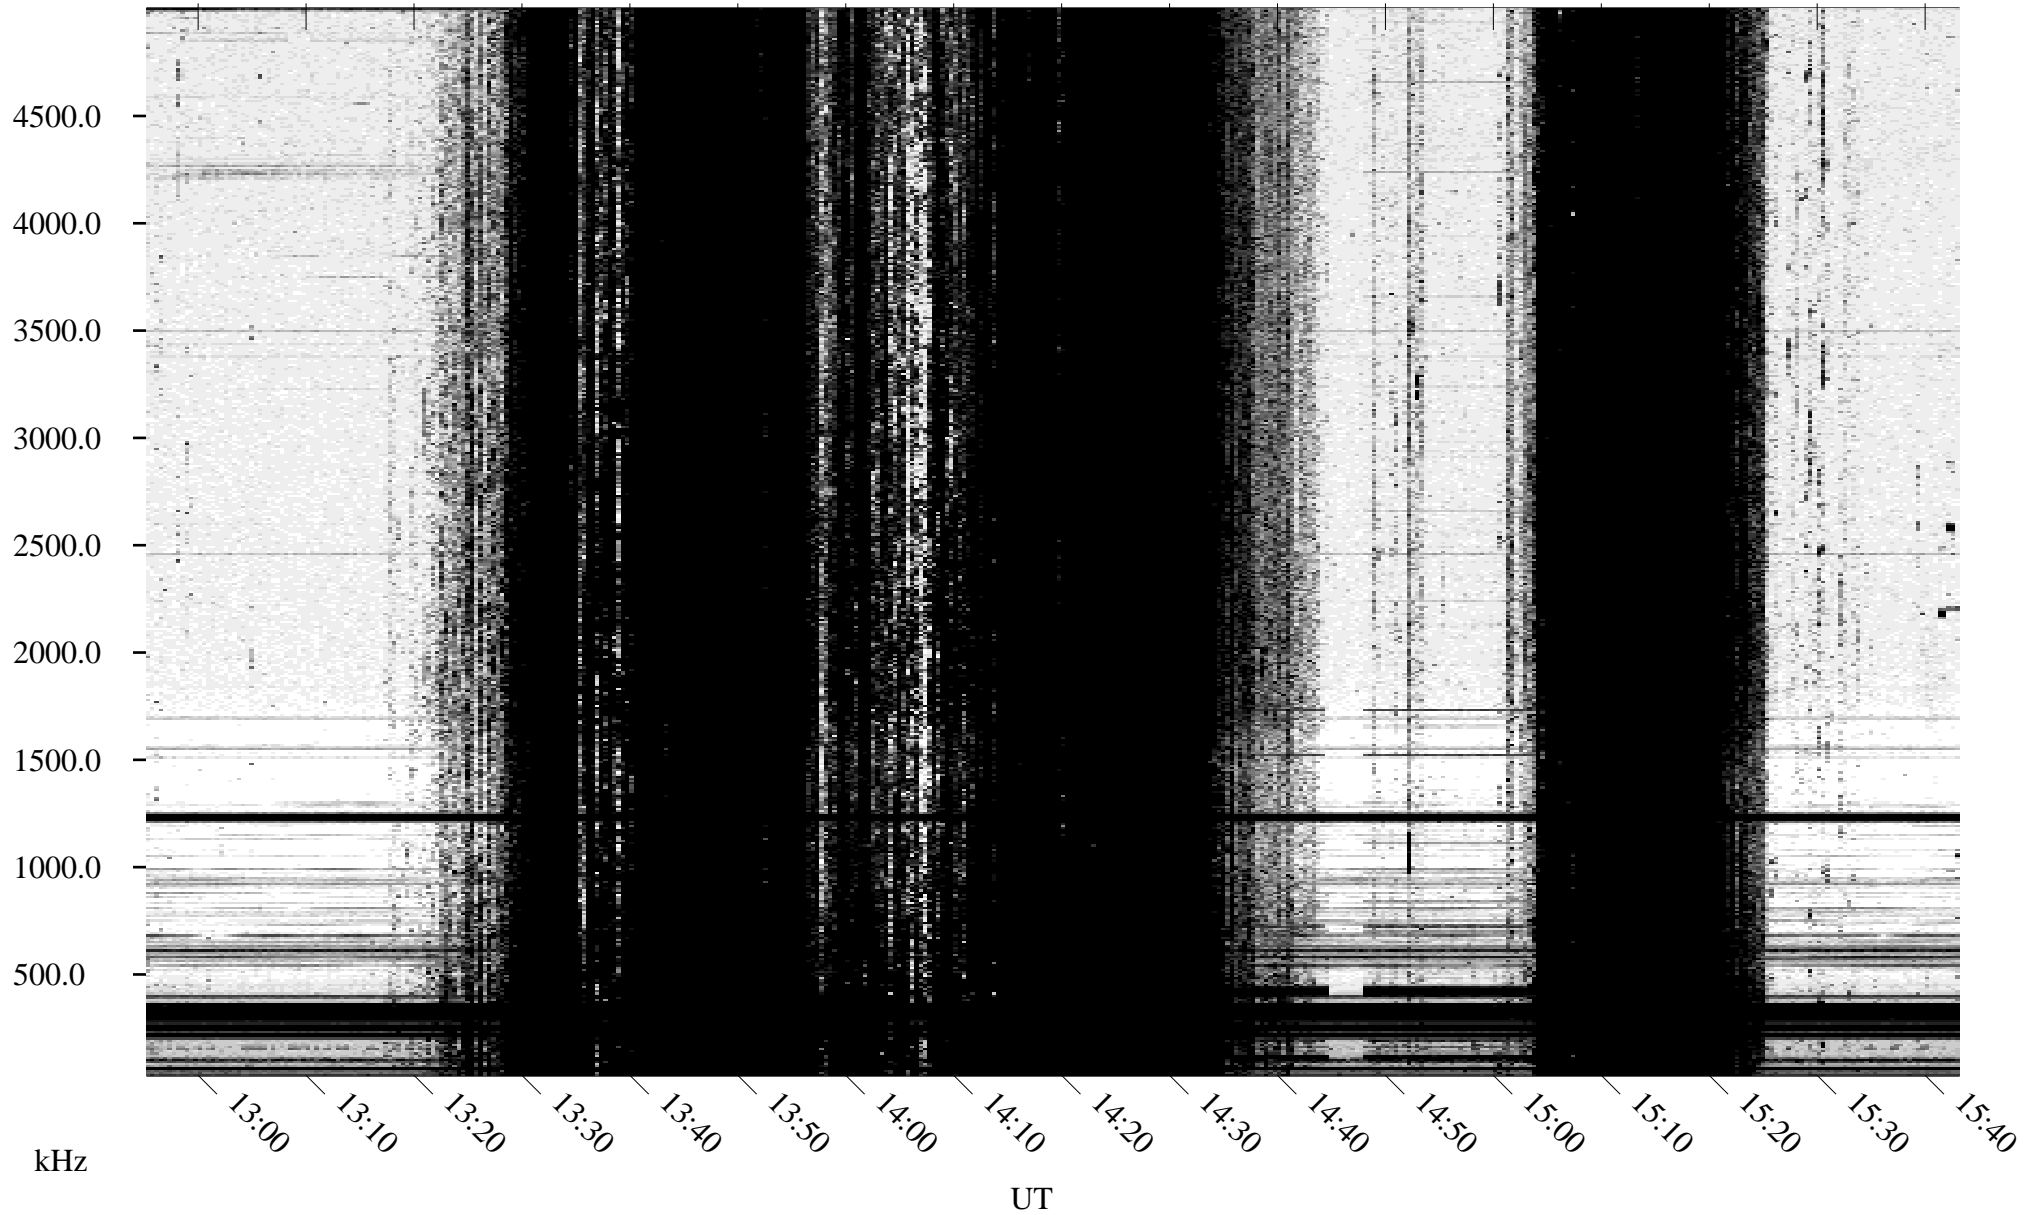

08/19/1995 Churchill, Manitoba

Linear Scale Black = 161 White = 15

ch95231l.r01m max_12

Page 1

08/19/1995 Churchill, Manitoba

Linear Scale Black = 161 White = 15

ch95231l.r01m max_12

Page 2

08/20/1995 Churchill, Manitoba

Linear Scale Black = 161 White = 15

ch95231l.r01m max_12

Page 3

08/20/1995 Churchill, Manitoba

Linear Scale Black = 161 White = 15

ch95231l.r01m max_12

Page 4

08/20/1995 Churchill, Manitoba

Linear Scale Black = 161 White = 15

ch95231l.r01m max_12

Page 5

08/20/1995 Churchill, Manitoba

Linear Scale Black = 161 White = 15

ch95231l.r01m max_12

Page 6

08/20/1995 Churchill, Manitoba

Linear Scale Black = 161 White = 15

ch95231l.r01m max_12

Page 7

08/20/1995 Churchill, Manitoba

Linear Scale Black = 161 White = 15

ch95231l.r01m max_12

Page 8