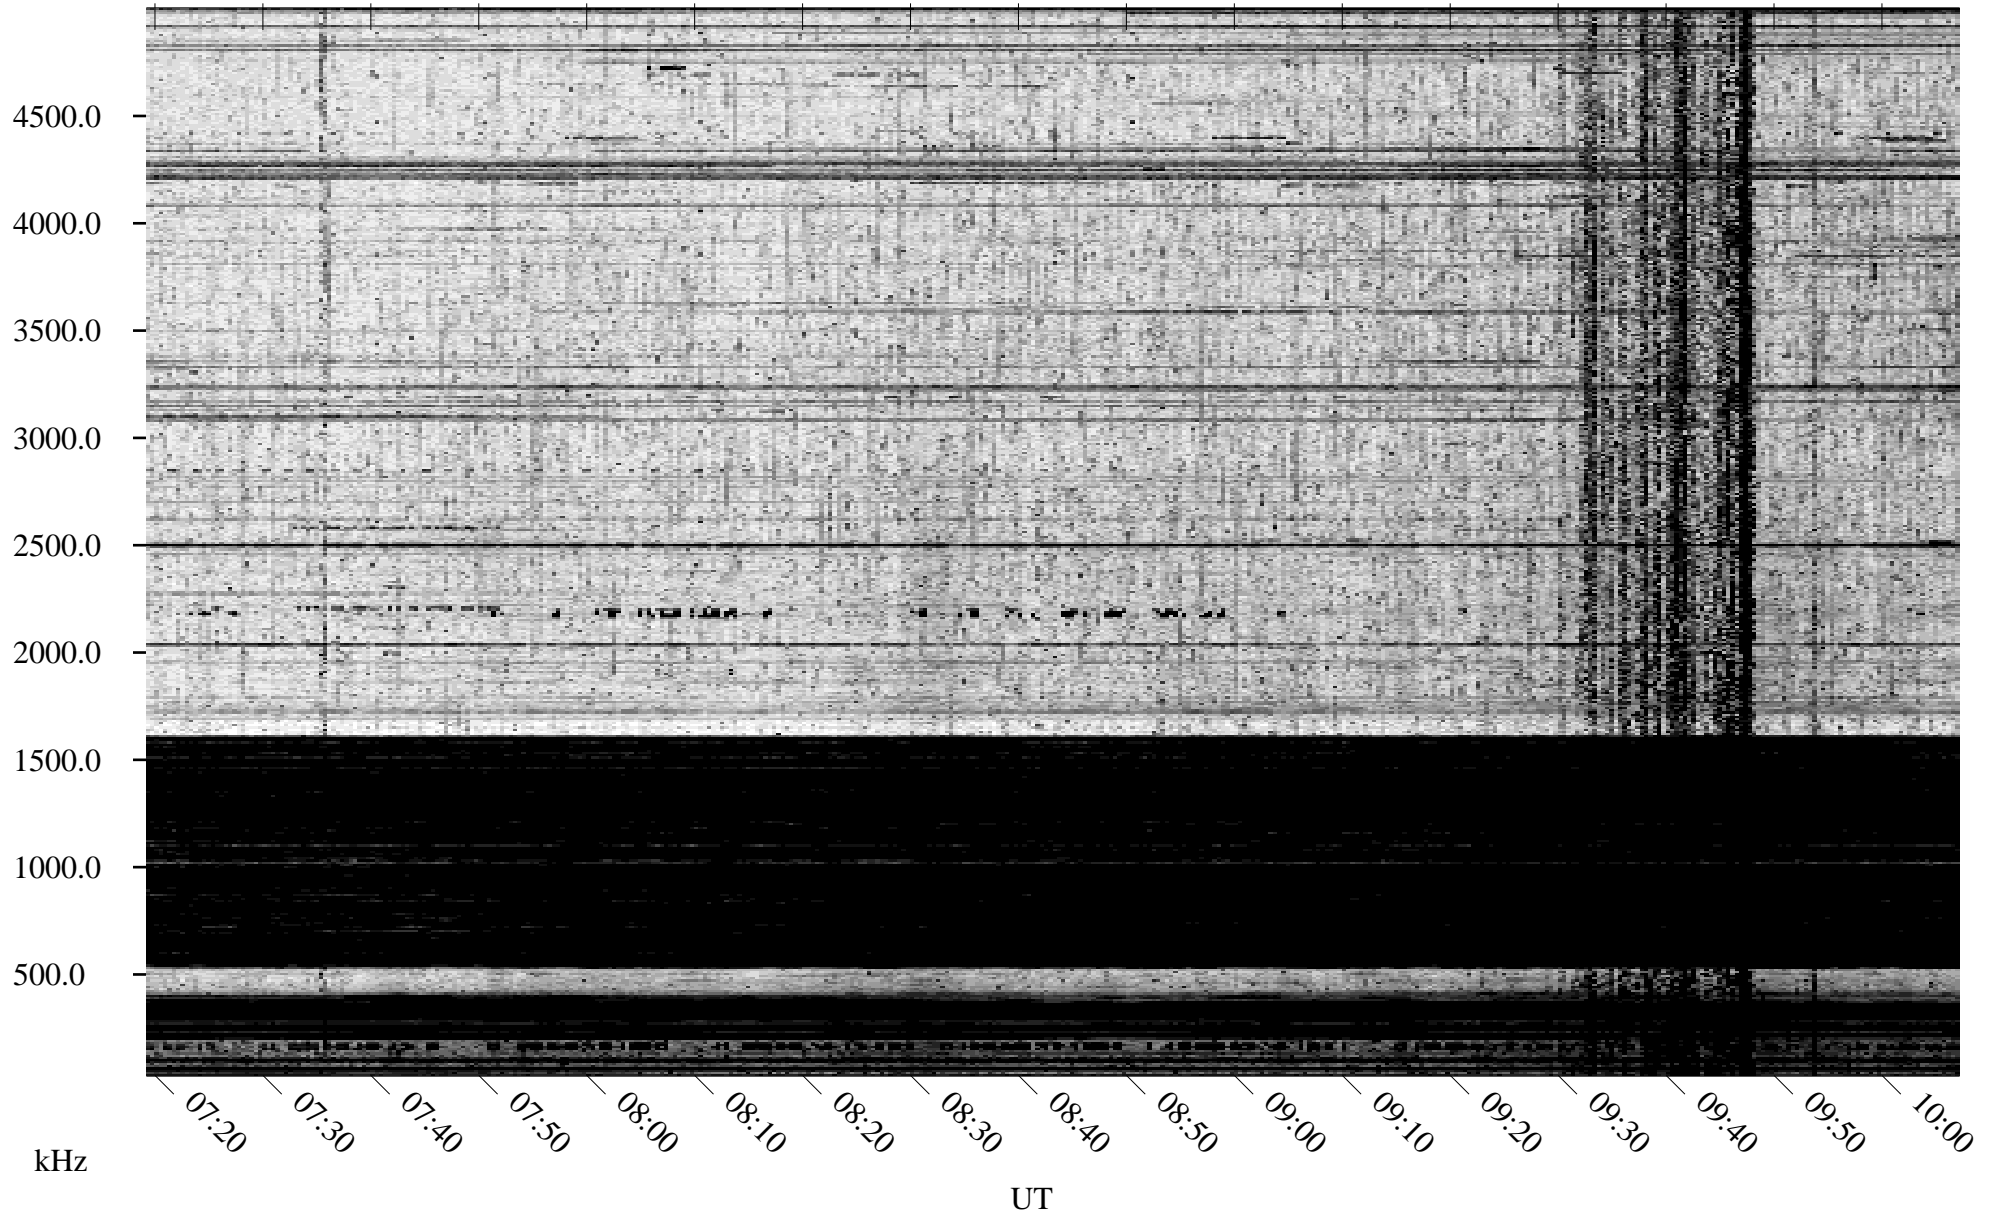

08/19/1995 Churchill, Manitoba

Linear Scale Black = 161 White = 15

ch95231l.r01m max_12

Page 1

08/19/1995 Churchill, Manitoba

Linear Scale Black = 161 White = 15

ch95231l.r01m max_12

Page 2

08/20/1995 Churchill, Manitoba

Linear Scale Black = 161 White = 15

ch95231l.r01m max_12

Page 3

08/20/1995 Churchill, Manitoba

Linear Scale Black = 161 White = 15

ch95231l.r01m max_12

Page 4

08/20/1995 Churchill, Manitoba

Linear Scale Black = 161 White = 15

ch95231l.r01m max_12

Page 5

08/20/1995 Churchill, Manitoba

Linear Scale Black = 161 White = 15

ch95231l.r01m max_12

Page 6

08/20/1995 Churchill, Manitoba

Linear Scale Black = 161 White = 15

ch95231l.r01m max_12

Page 7

08/20/1995 Churchill, Manitoba

Linear Scale Black = 161 White = 15

ch95231l.r01m max_12

Page 8