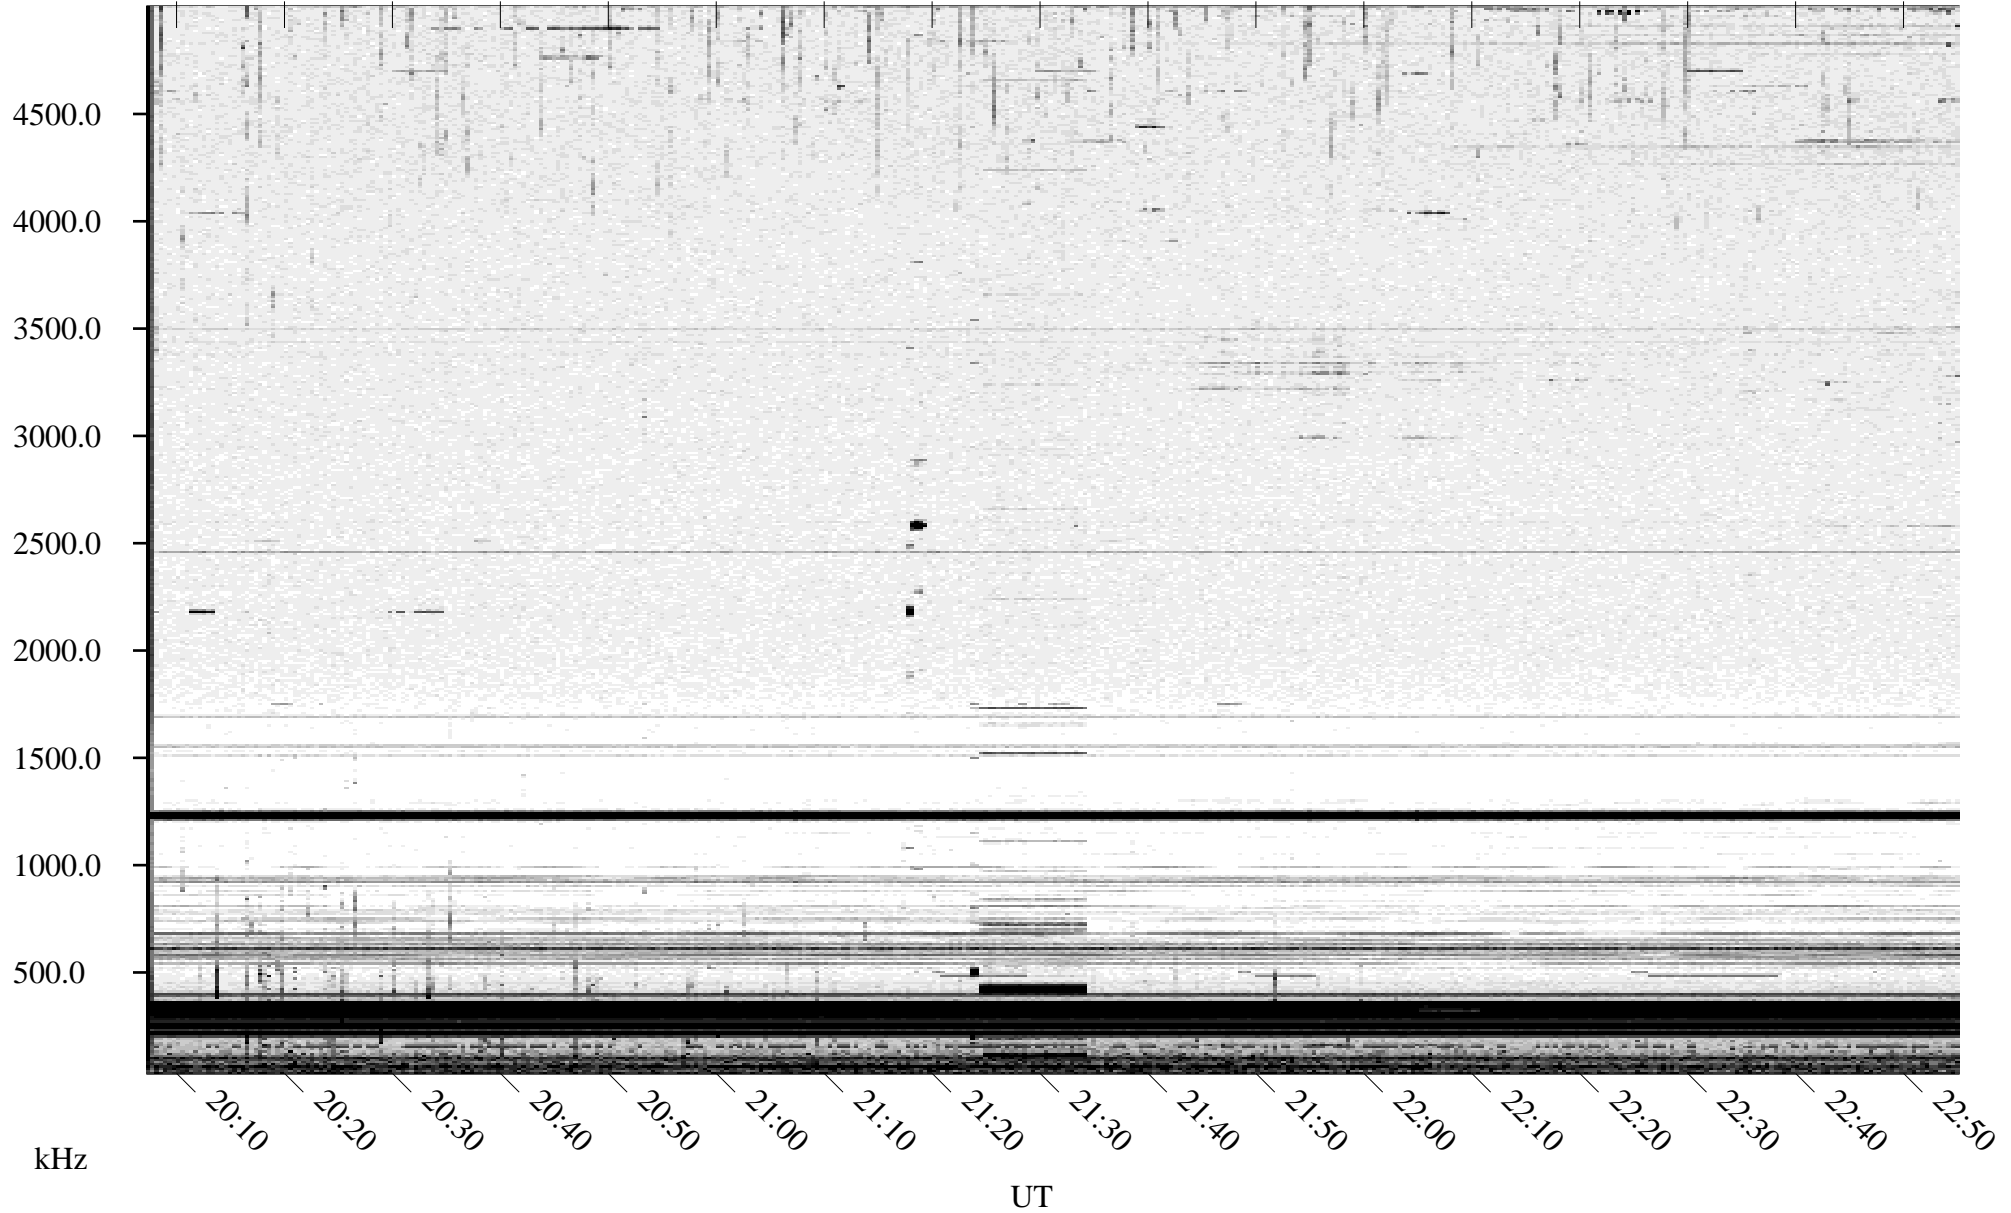

08/19/1995 Churchill, Manitoba

Linear Scale Black = 161 White = 15

ch95231l.r01m max_12

Page 1

08/19/1995 Churchill, Manitoba

Linear Scale Black = 161 White = 15

ch95231l.r01m max_12

Page 2

08/20/1995 Churchill, Manitoba

Linear Scale Black = 161 White = 15

ch95231l.r01m max_12

Page 3

08/20/1995 Churchill, Manitoba

Linear Scale Black = 161 White = 15

ch95231l.r01m max_12

Page 4

08/20/1995 Churchill, Manitoba

Linear Scale Black = 161 White = 15

ch95231l.r01m max_12

Page 5

08/20/1995 Churchill, Manitoba

Linear Scale Black = 161 White = 15

ch95231l.r01m max_12

Page 6

08/20/1995 Churchill, Manitoba

Linear Scale Black = 161 White = 15

ch95231l.r01m max_12

Page 7

08/20/1995 Churchill, Manitoba

Linear Scale Black = 161 White = 15

ch95231l.r01m max_12

Page 8