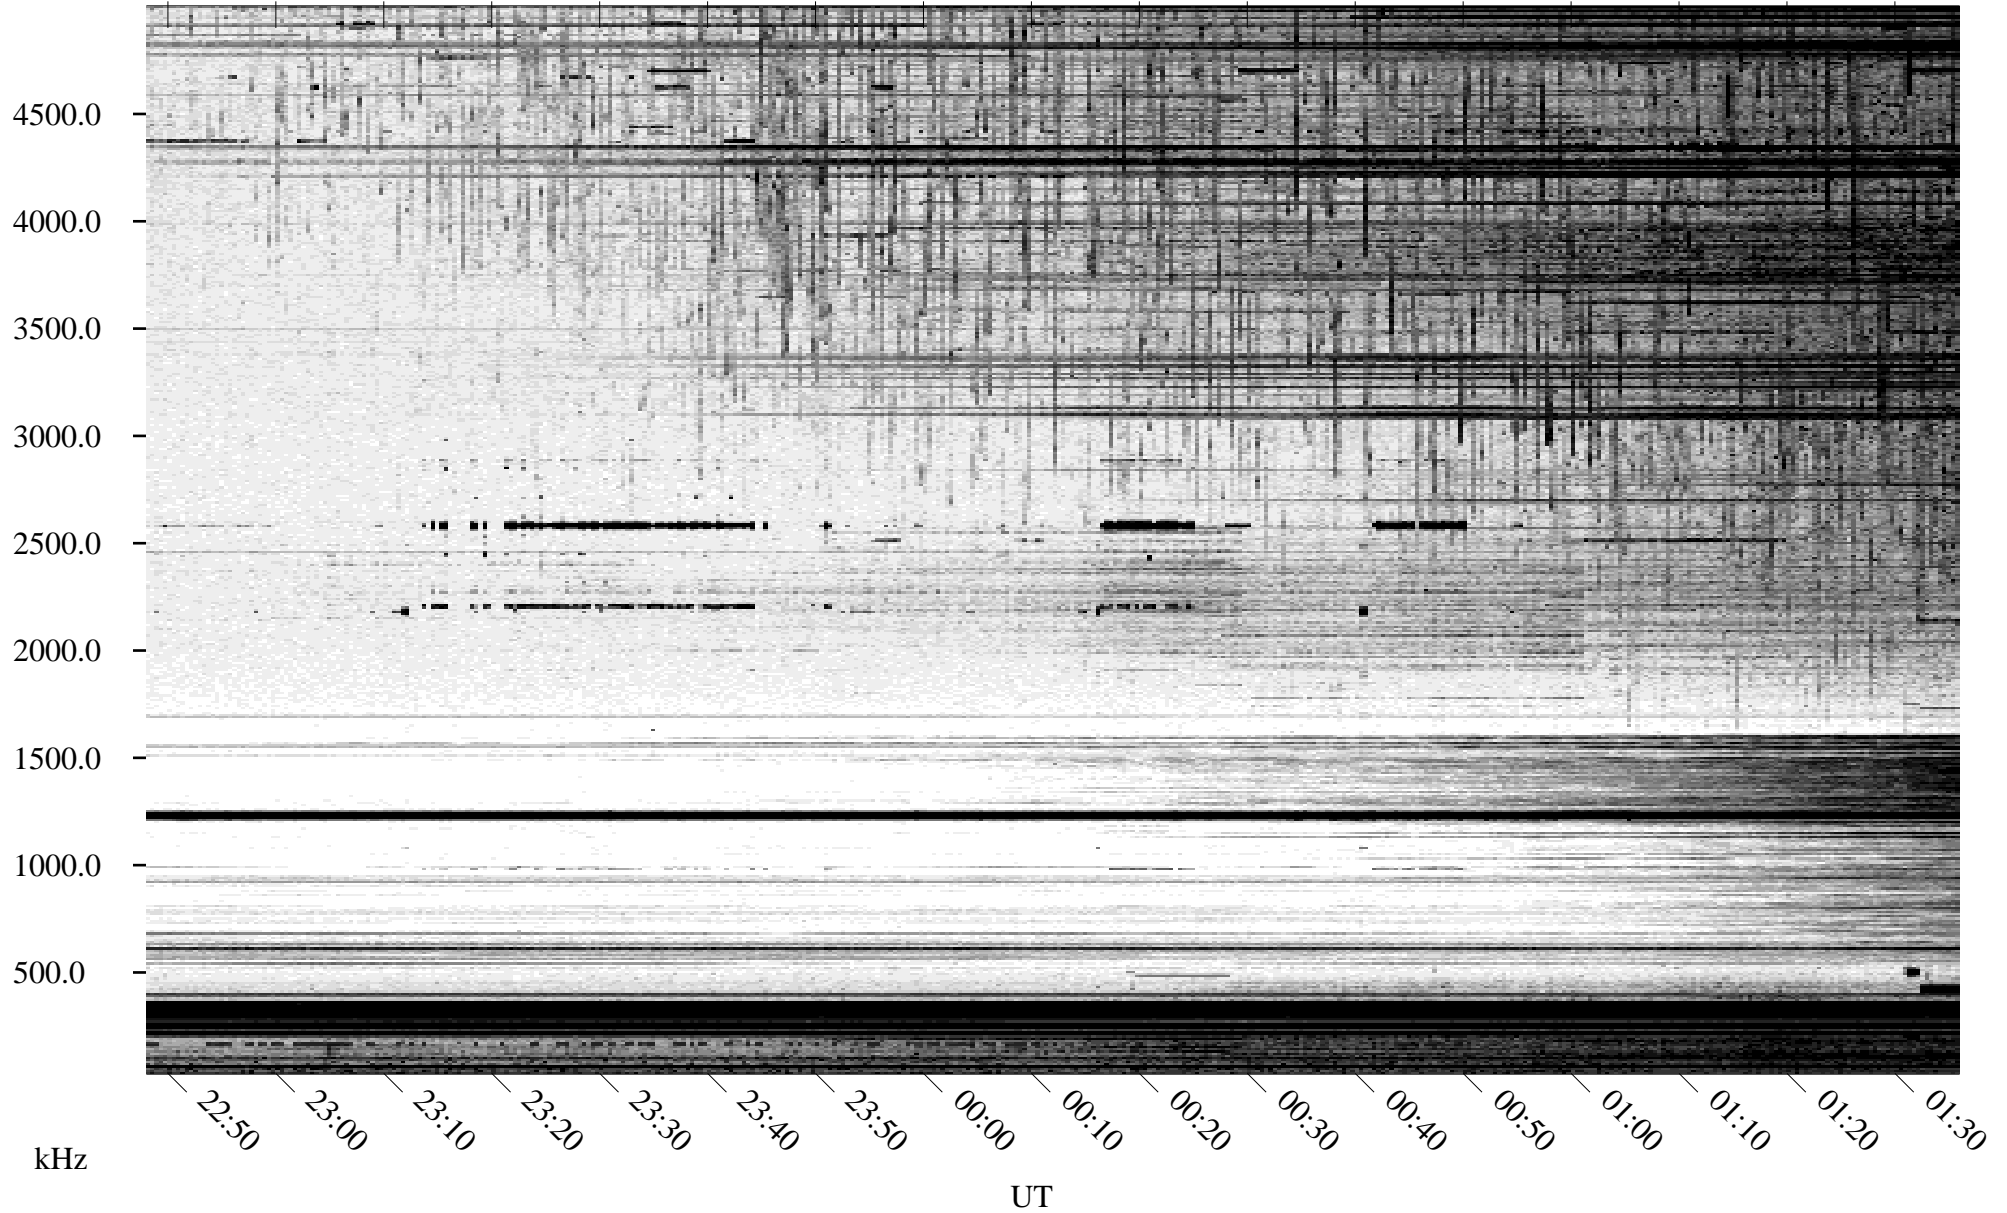

08/20/1995 Churchill, Manitoba

Linear Scale Black = 161 White = 15

ch95232l.r00m max_12

Page 1

08/20/1995 Churchill, Manitoba

Linear Scale Black = 161 White = 15

ch95232l.r00m max_12

Page 2

08/21/1995 Churchill, Manitoba

Linear Scale Black = 161 White = 15

ch95232l.r00m max_12

Page 3

08/21/1995 Churchill, Manitoba

Linear Scale Black = 161 White = 15

ch95232l.r00m max_12

Page 4

08/21/1995 Churchill, Manitoba

Linear Scale Black = 161 White = 15

ch95232l.r00m max_12

Page 5

08/21/1995 Churchill, Manitoba

Linear Scale Black = 161 White = 15

ch95232l.r00m max_12

Page 6

08/21/1995 Churchill, Manitoba

Linear Scale Black = 161 White = 15

ch95232l.r00m max_12

08/21/1995 Churchill, Manitoba

Linear Scale Black = 161 White = 15

ch95232l.r00m max_12

Page 8