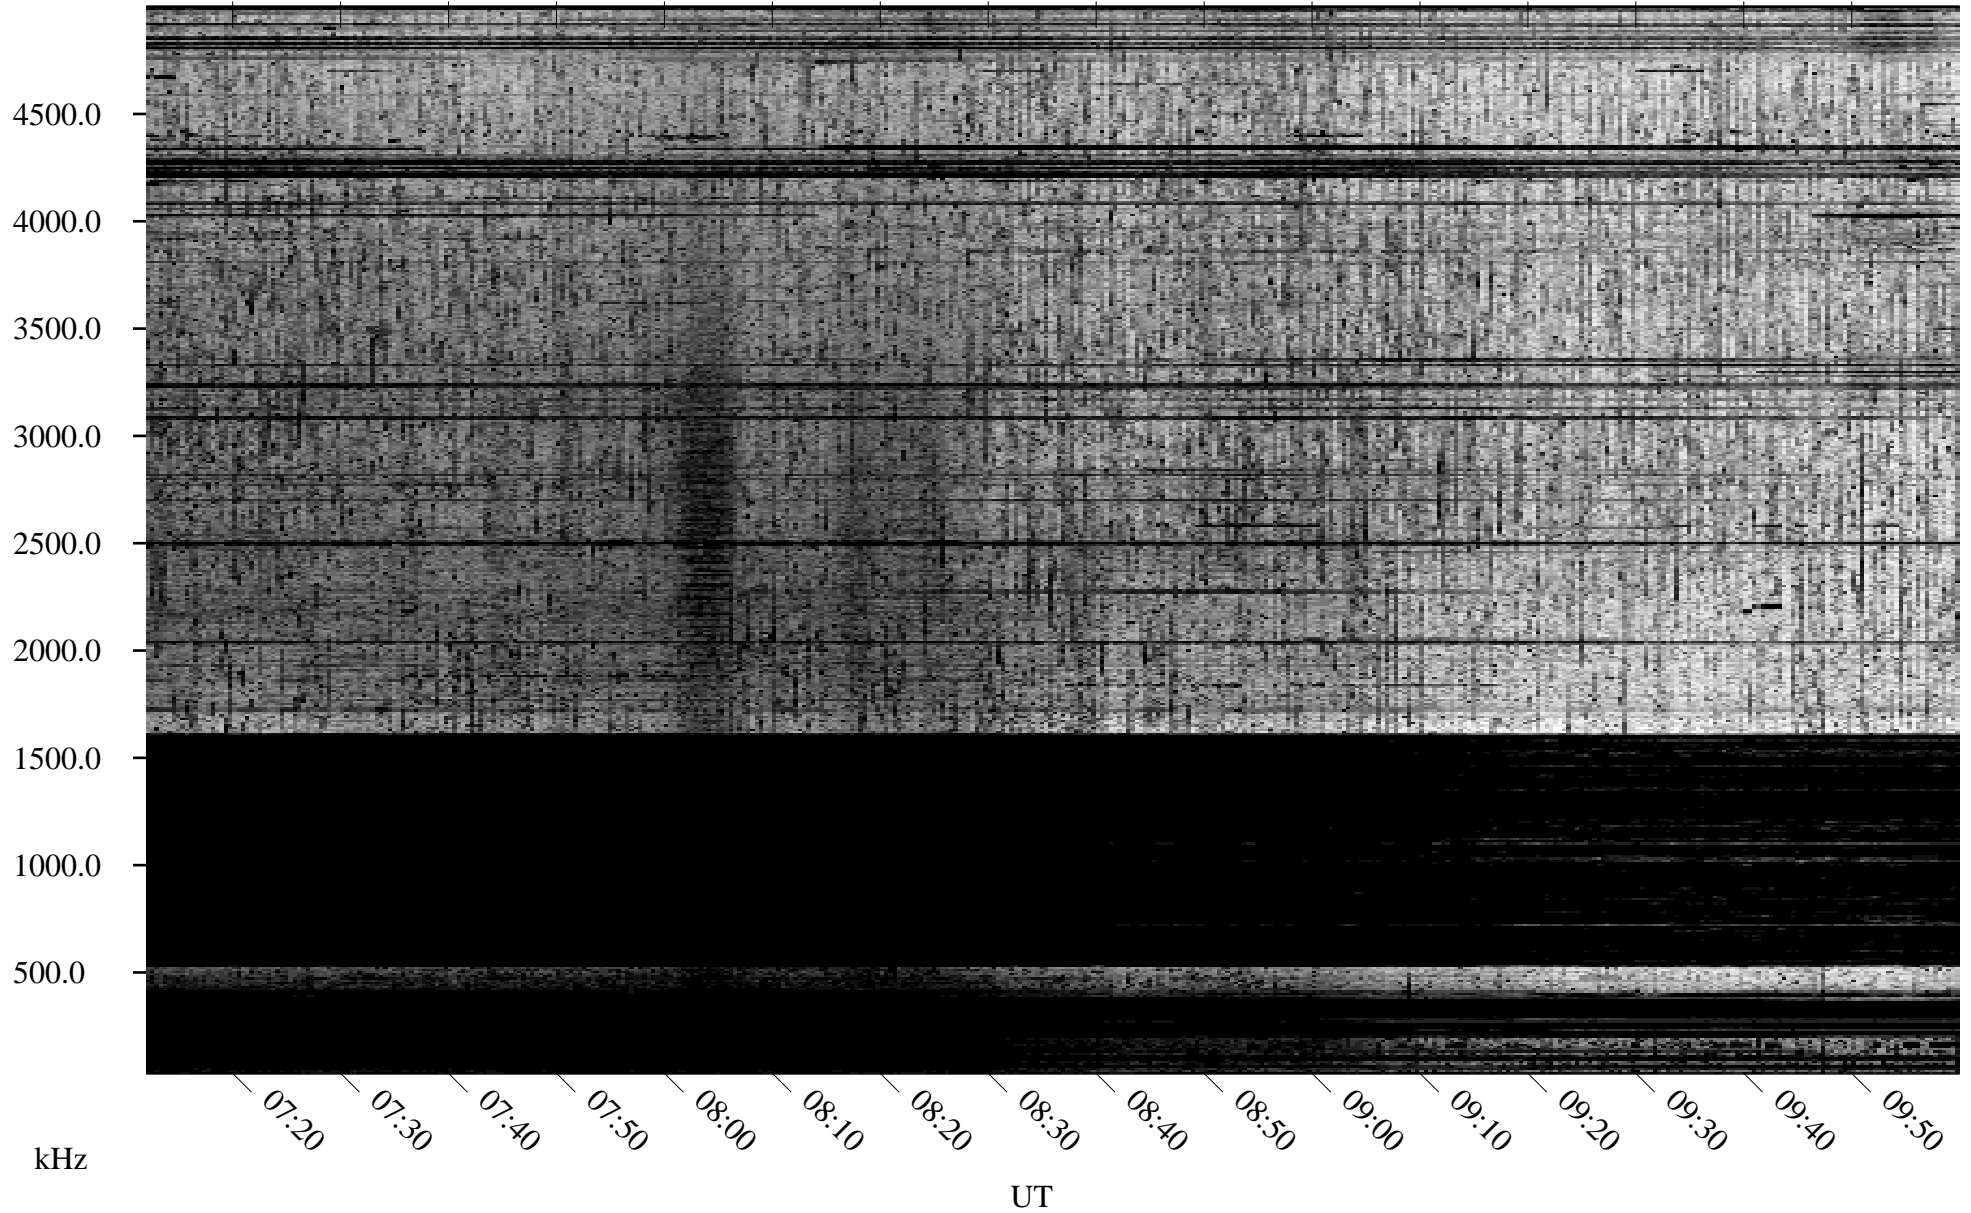

08/20/1995 Churchill, Manitoba

Linear Scale Black = 161 White = 15

ch95232l.r00m max_12

Page 1

08/20/1995 Churchill, Manitoba

Linear Scale Black = 161 White = 15

ch95232l.r00m max_12

Page 2

08/21/1995 Churchill, Manitoba

Linear Scale Black = 161 White = 15

ch95232l.r00m max_12

Page 3

08/21/1995 Churchill, Manitoba

Linear Scale Black = 161 White = 15

ch95232l.r00m max_12

Page 4

08/21/1995 Churchill, Manitoba

Linear Scale Black = 161 White = 15

ch95232l.r00m max_12

Page 5

08/21/1995 Churchill, Manitoba

Linear Scale Black = 161 White = 15

ch95232l.r00m max_12

Page 6

08/21/1995 Churchill, Manitoba

Linear Scale Black = 161 White = 15

ch95232l.r00m max_12

08/21/1995 Churchill, Manitoba

Linear Scale Black = 161 White = 15

ch95232l.r00m max_12

Page 8