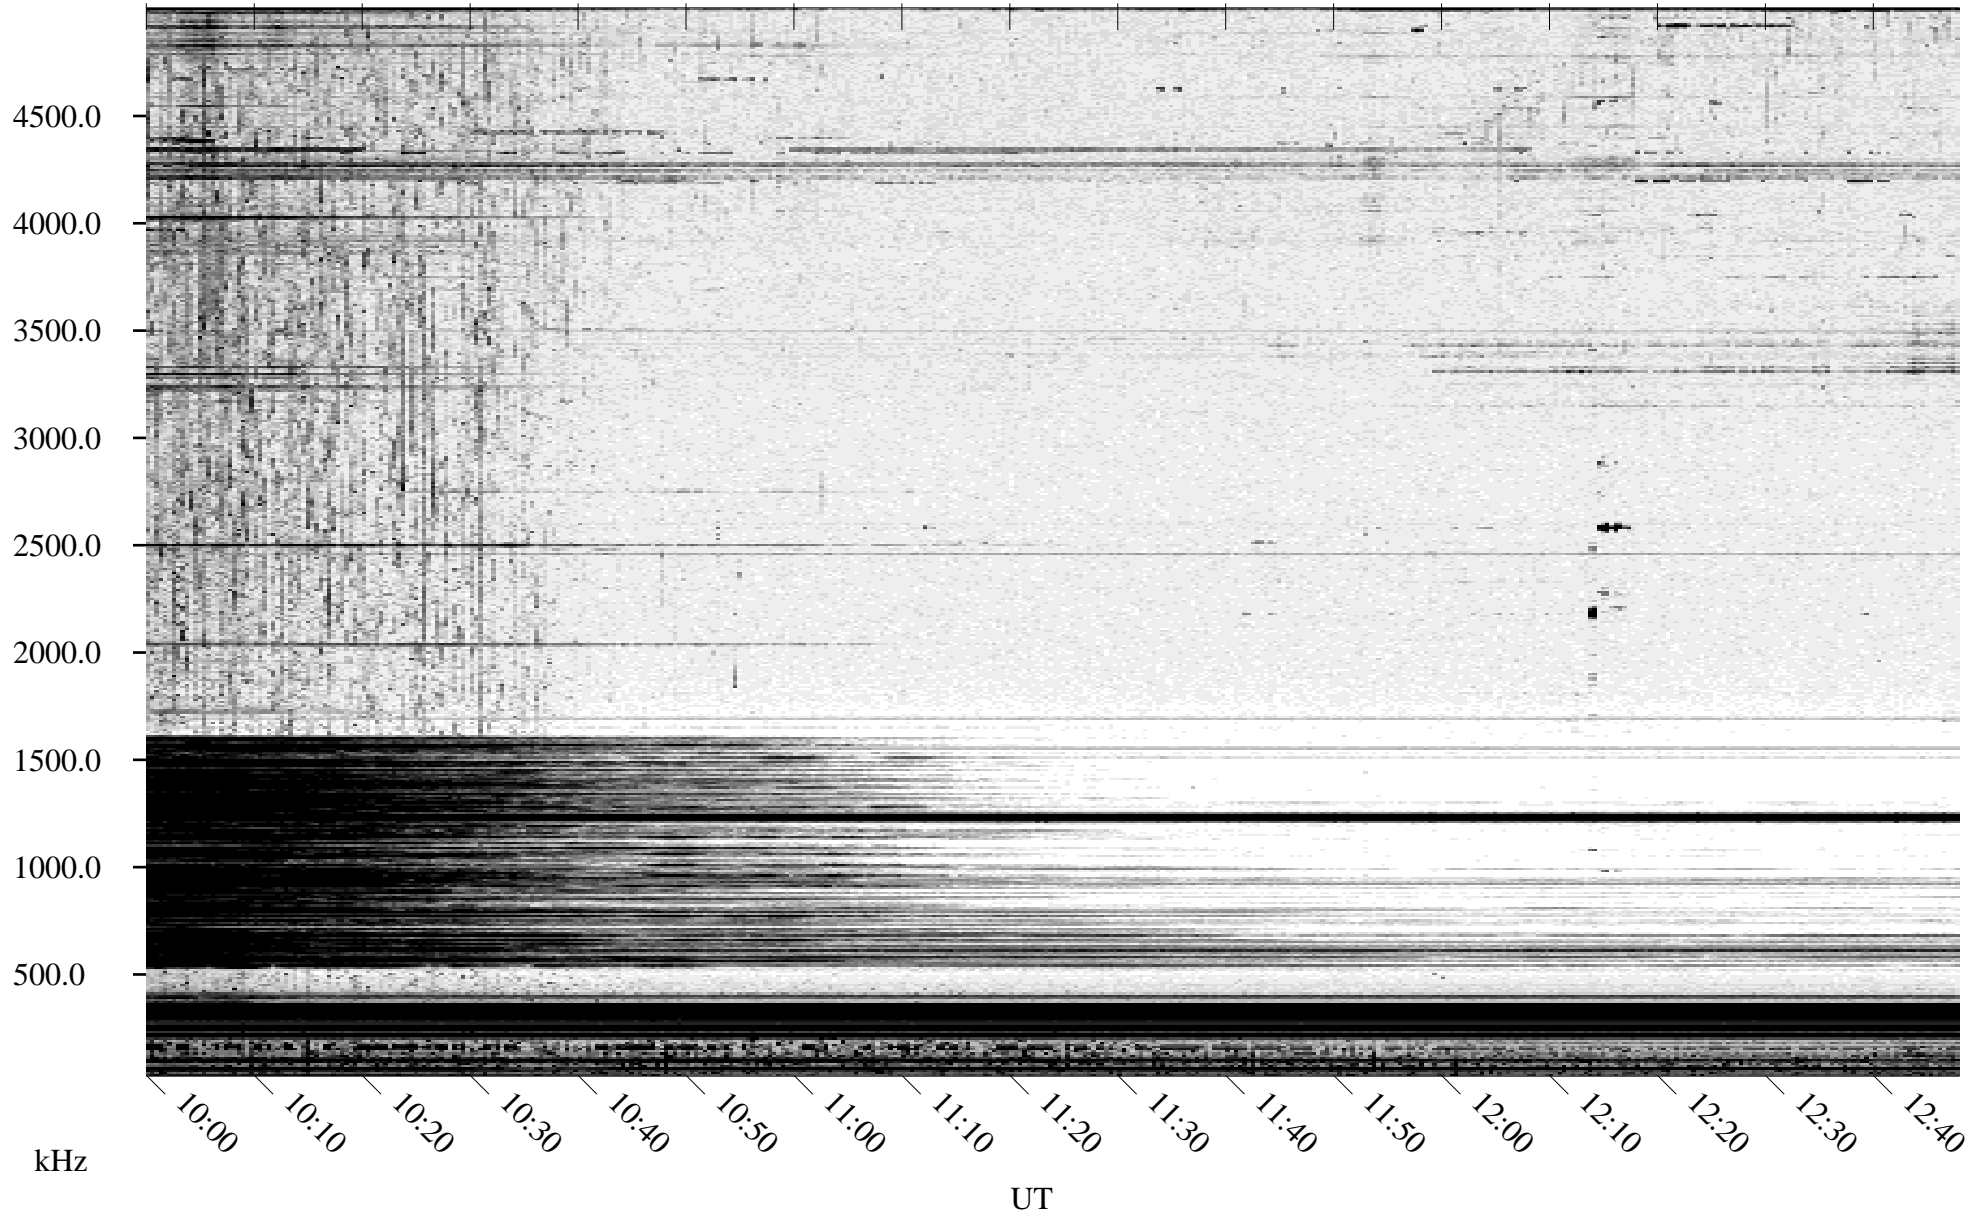

08/20/1995 Churchill, Manitoba

Linear Scale Black = 161 White = 15

ch95232l.r00m max_12

Page 1

08/20/1995 Churchill, Manitoba

Linear Scale Black = 161 White = 15

ch95232l.r00m max_12

Page 2

08/21/1995 Churchill, Manitoba

Linear Scale Black = 161 White = 15

ch95232l.r00m max_12

Page 3

08/21/1995 Churchill, Manitoba

Linear Scale Black = 161 White = 15

ch95232l.r00m max_12

Page 4

08/21/1995 Churchill, Manitoba

Linear Scale Black = 161 White = 15

ch95232l.r00m max_12

Page 5

08/21/1995 Churchill, Manitoba

Linear Scale Black = 161 White = 15

ch95232l.r00m max_12

Page 6

08/21/1995 Churchill, Manitoba

Linear Scale Black = 161 White = 15

ch95232l.r00m max_12

08/21/1995 Churchill, Manitoba

Linear Scale Black = 161 White = 15

ch95232l.r00m max_12

Page 8