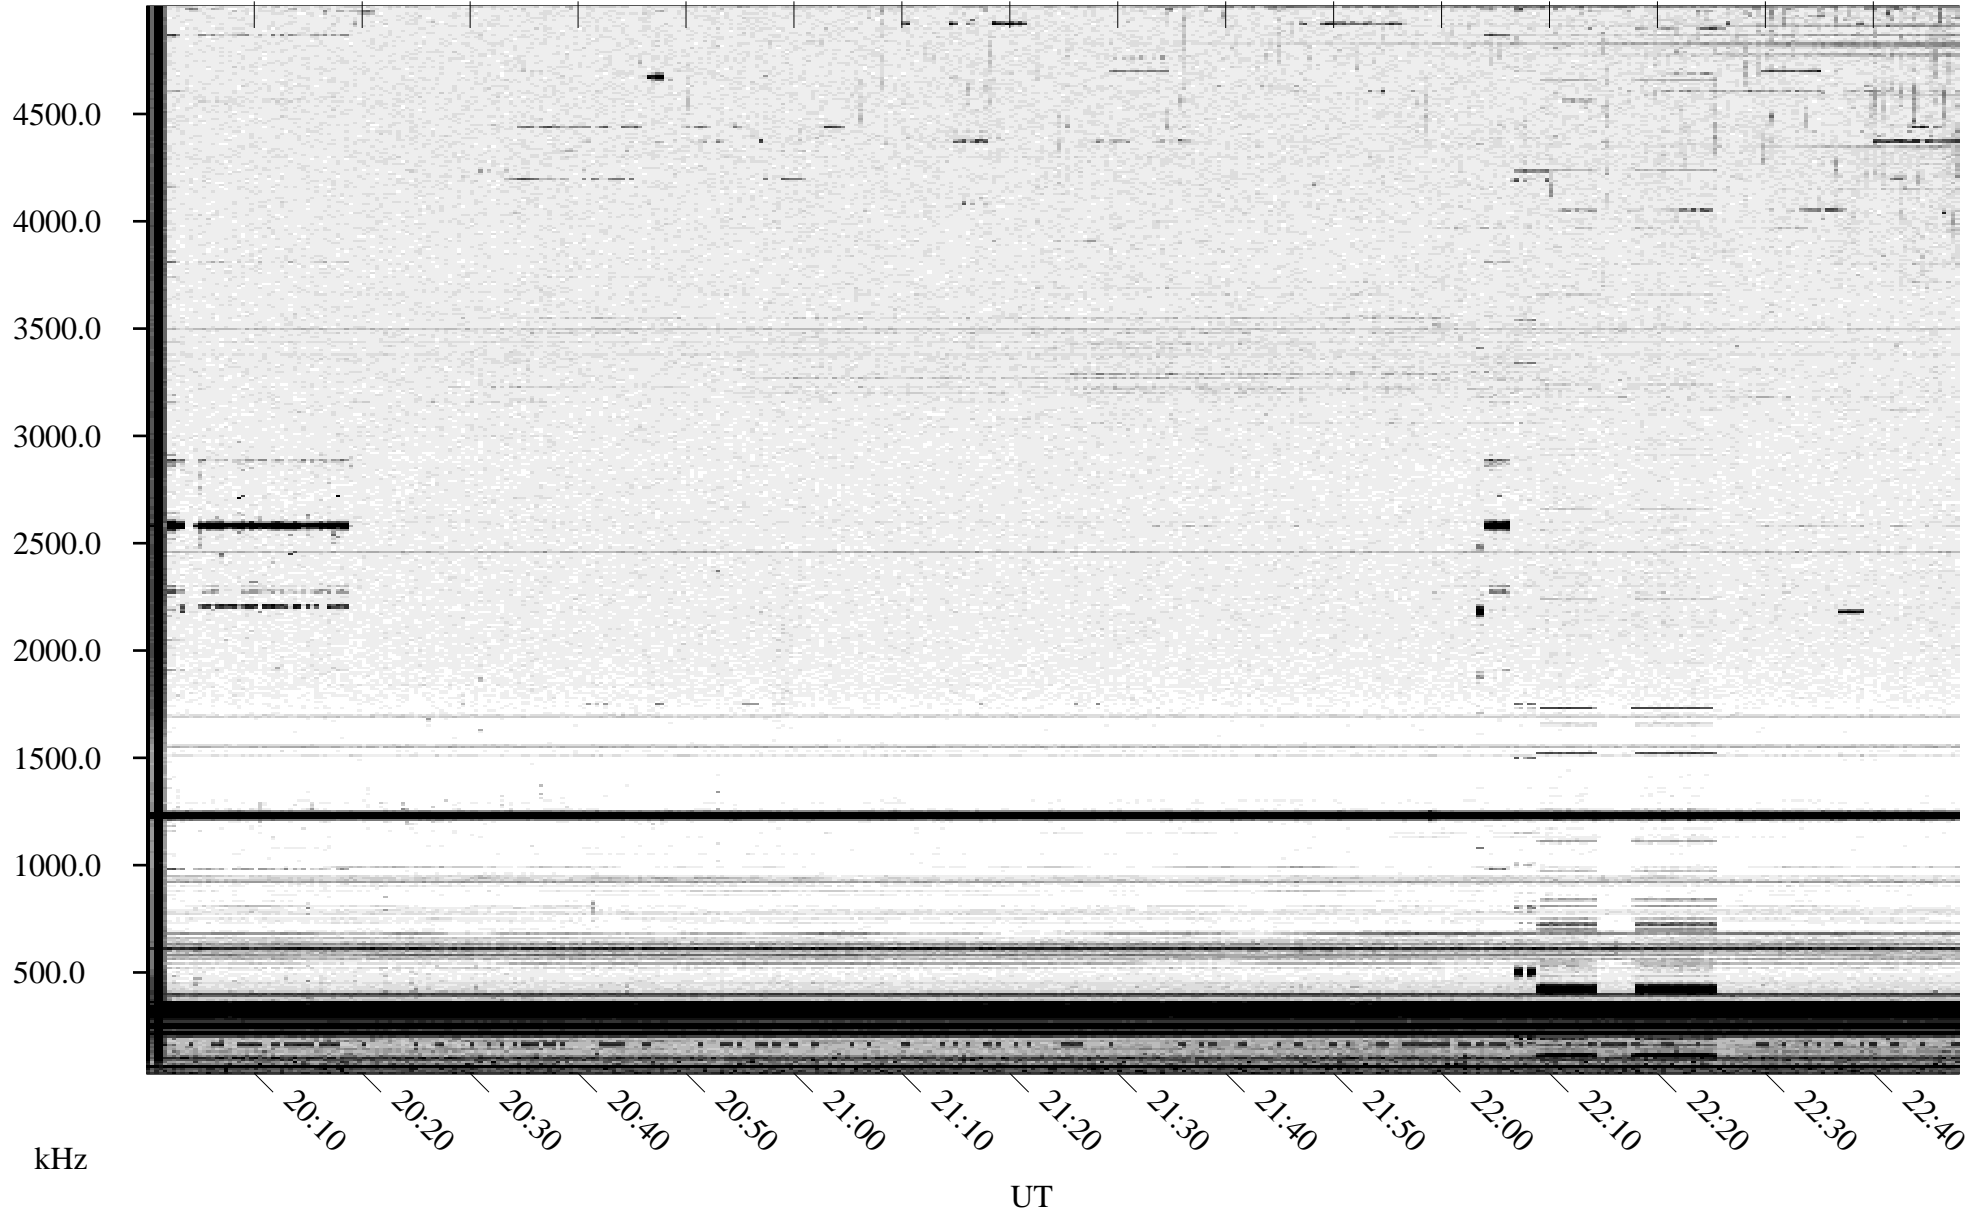

08/20/1995 Churchill, Manitoba

Linear Scale Black = 161 White = 15

ch95232l.r00m max_12

Page 1

08/20/1995 Churchill, Manitoba

Linear Scale Black = 161 White = 15

ch95232l.r00m max_12

Page 2

08/21/1995 Churchill, Manitoba

Linear Scale Black = 161 White = 15

ch95232l.r00m max_12

Page 3

08/21/1995 Churchill, Manitoba

Linear Scale Black = 161 White = 15

ch95232l.r00m max_12

Page 4

08/21/1995 Churchill, Manitoba

Linear Scale Black = 161 White = 15

ch95232l.r00m max_12

Page 5

08/21/1995 Churchill, Manitoba

Linear Scale Black = 161 White = 15

ch95232l.r00m max_12

Page 6

08/21/1995 Churchill, Manitoba

Linear Scale Black = 161 White = 15

ch95232l.r00m max_12

08/21/1995 Churchill, Manitoba

Linear Scale Black = 161 White = 15

ch95232l.r00m max_12

Page 8