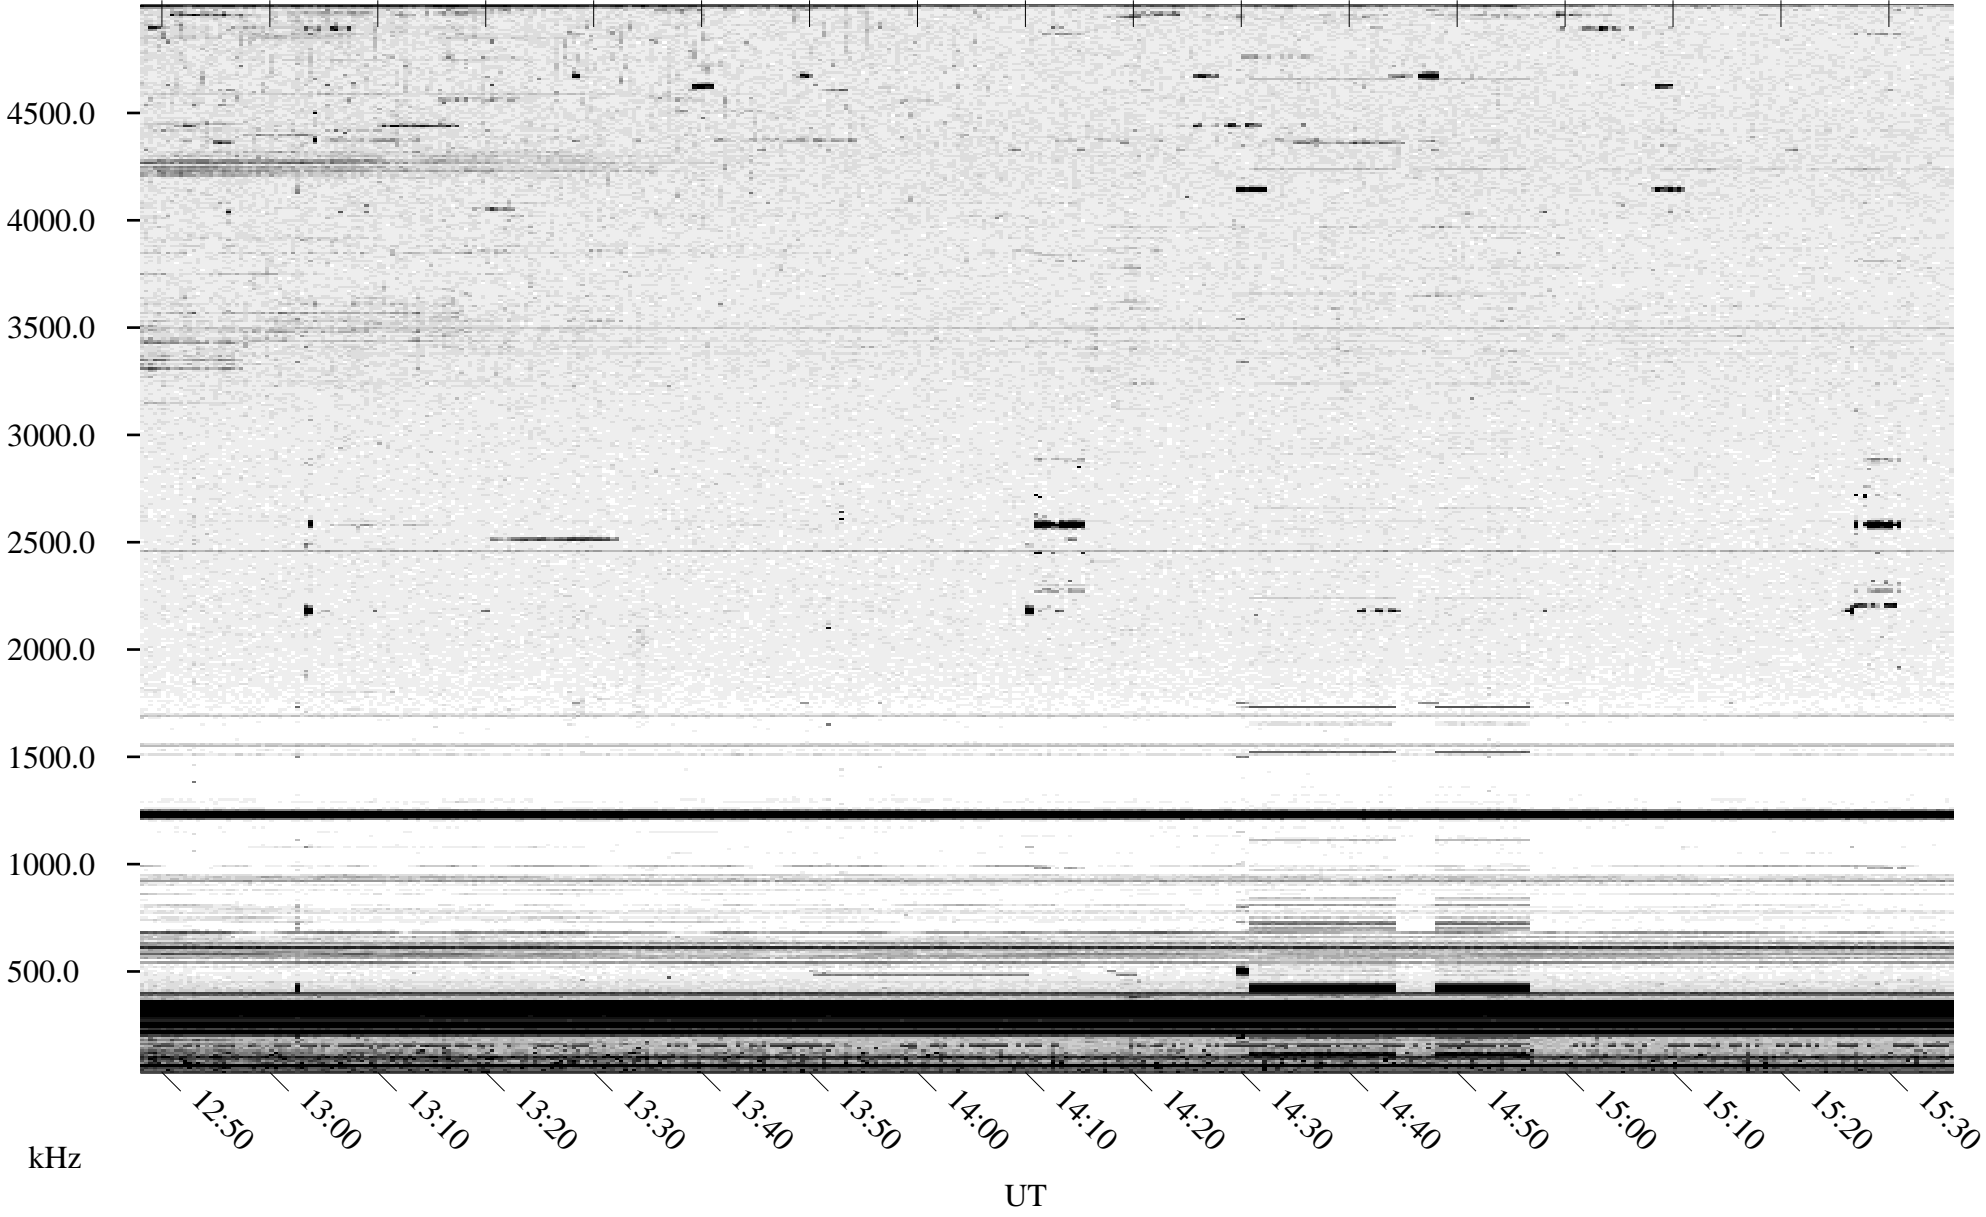

08/20/1995 Churchill, Manitoba

Linear Scale Black = 161 White = 15

ch95232l.r00m max_12

Page 1

08/20/1995 Churchill, Manitoba

Linear Scale Black = 161 White = 15

ch95232l.r00m max_12

Page 2

08/21/1995 Churchill, Manitoba

Linear Scale Black = 161 White = 15

ch95232l.r00m max_12

Page 3

08/21/1995 Churchill, Manitoba

Linear Scale Black = 161 White = 15

ch95232l.r00m max_12

Page 4

08/21/1995 Churchill, Manitoba

Linear Scale Black = 161 White = 15

ch95232l.r00m max_12

Page 5

08/21/1995 Churchill, Manitoba

Linear Scale Black = 161 White = 15

ch95232l.r00m max_12

Page 6

08/21/1995 Churchill, Manitoba

Linear Scale Black = 161 White = 15

ch95232l.r00m max_12

08/21/1995 Churchill, Manitoba

Linear Scale Black = 161 White = 15

ch95232l.r00m max_12

Page 8