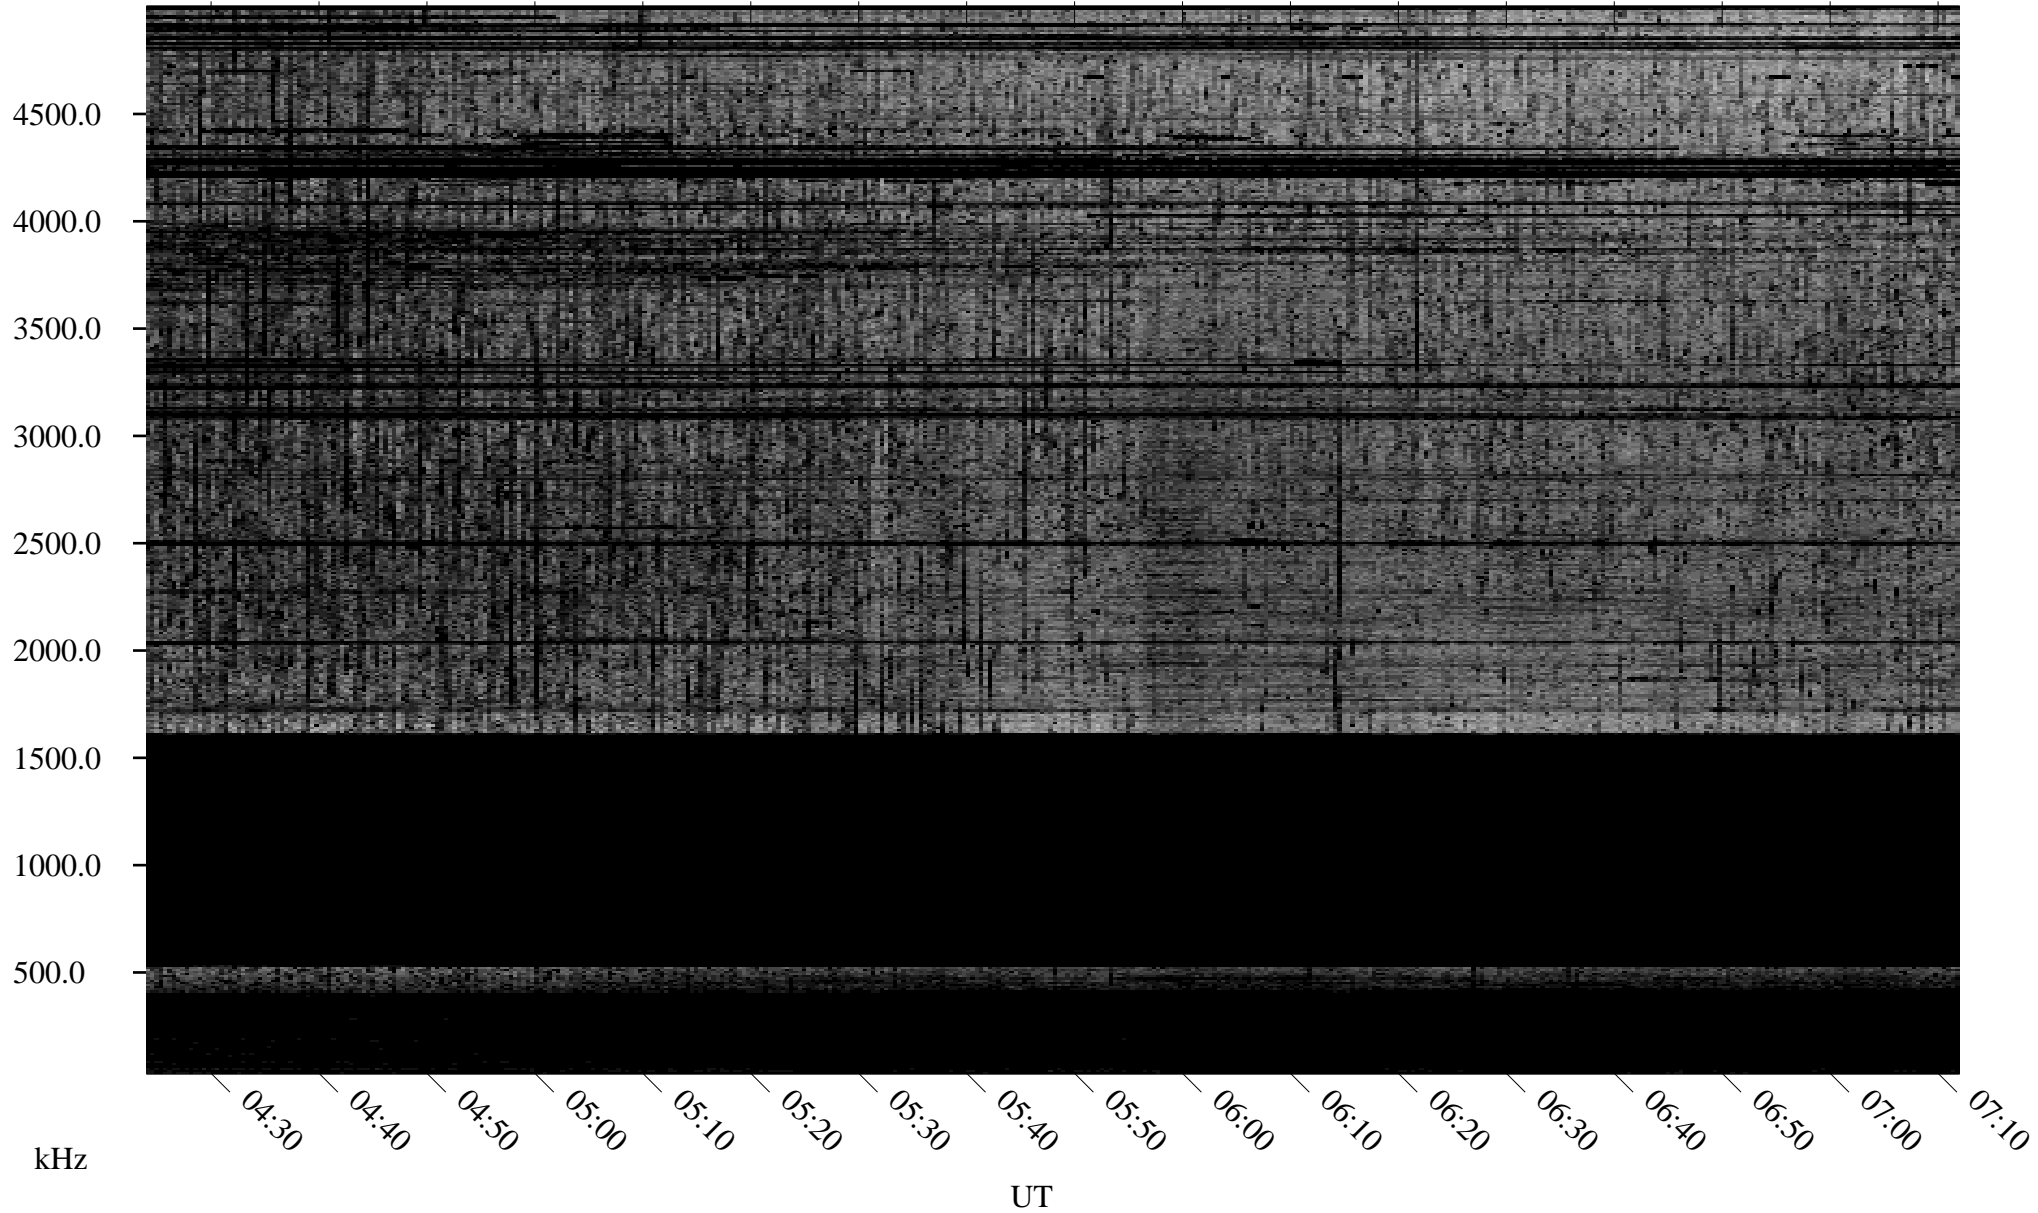

08/20/1995 Churchill, Manitoba

Linear Scale Black = 161 White = 15

ch95232l.r00m max_12

Page 1

08/20/1995 Churchill, Manitoba

Linear Scale Black = 161 White = 15

ch95232l.r00m max_12

Page 2

08/21/1995 Churchill, Manitoba

Linear Scale Black = 161 White = 15

ch95232l.r00m max_12

Page 3

08/21/1995 Churchill, Manitoba

Linear Scale Black = 161 White = 15

ch95232l.r00m max_12

Page 4

08/21/1995 Churchill, Manitoba

Linear Scale Black = 161 White = 15

ch95232l.r00m max_12

Page 5

08/21/1995 Churchill, Manitoba

Linear Scale Black = 161 White = 15

ch95232l.r00m max_12

Page 6

08/21/1995 Churchill, Manitoba

Linear Scale Black = 161 White = 15

ch95232l.r00m max_12

08/21/1995 Churchill, Manitoba

Linear Scale Black = 161 White = 15

ch95232l.r00m max_12

Page 8