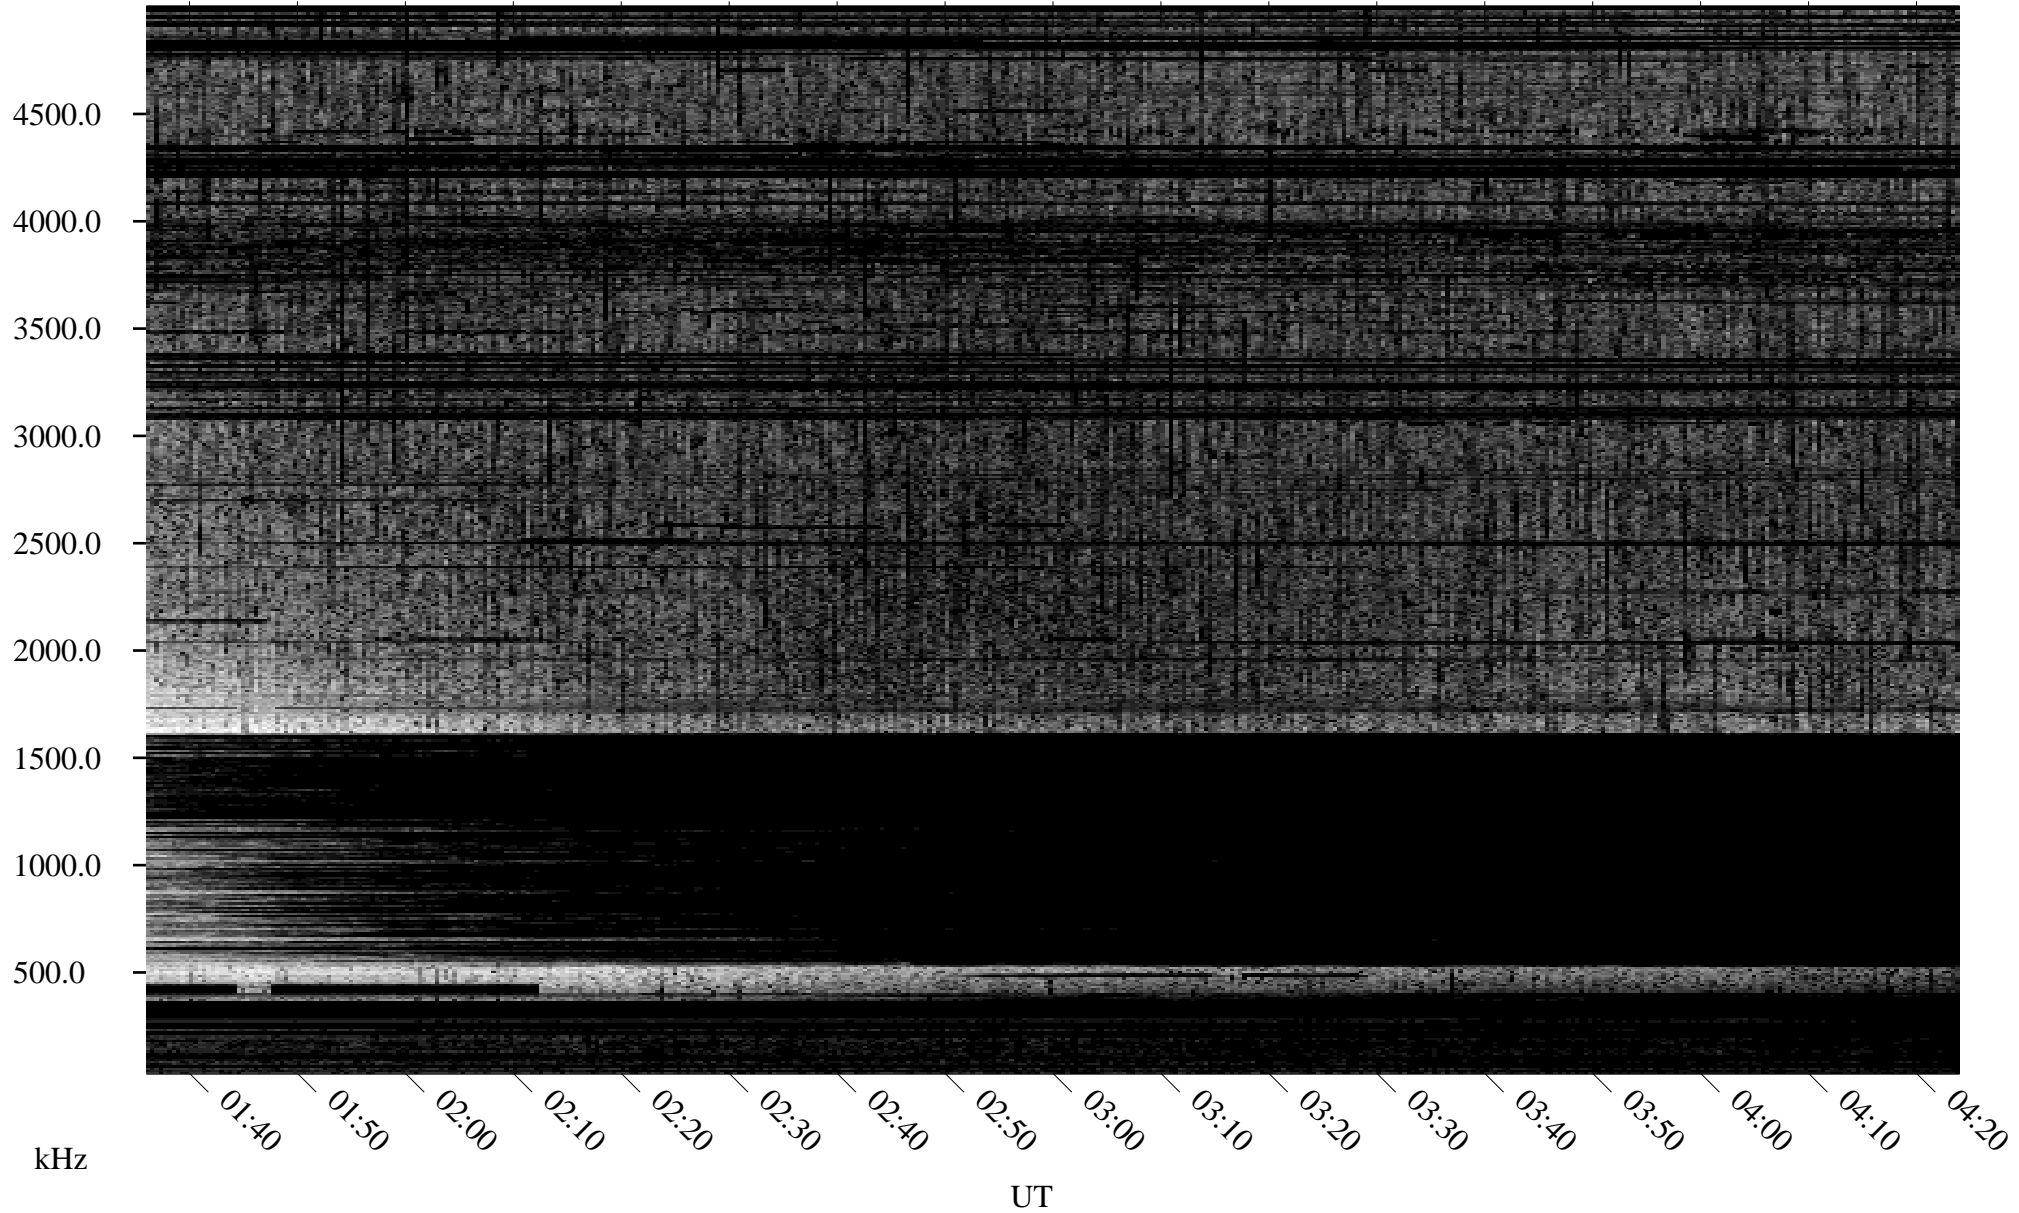

08/20/1995 Churchill, Manitoba

Linear Scale Black = 161 White = 15

ch95232l.r00m max_12

Page 1

08/20/1995 Churchill, Manitoba

Linear Scale Black = 161 White = 15

ch95232l.r00m max_12

Page 2

08/21/1995 Churchill, Manitoba

Linear Scale Black = 161 White = 15

ch95232l.r00m max_12

Page 3

08/21/1995 Churchill, Manitoba

Linear Scale Black = 161 White = 15

ch95232l.r00m max_12

Page 4

08/21/1995 Churchill, Manitoba

Linear Scale Black = 161 White = 15

ch95232l.r00m max_12

Page 5

08/21/1995 Churchill, Manitoba

Linear Scale Black = 161 White = 15

ch95232l.r00m max_12

Page 6

08/21/1995 Churchill, Manitoba

Linear Scale Black = 161 White = 15

ch95232l.r00m max_12

08/21/1995 Churchill, Manitoba

Linear Scale Black = 161 White = 15

ch95232l.r00m max_12

Page 8